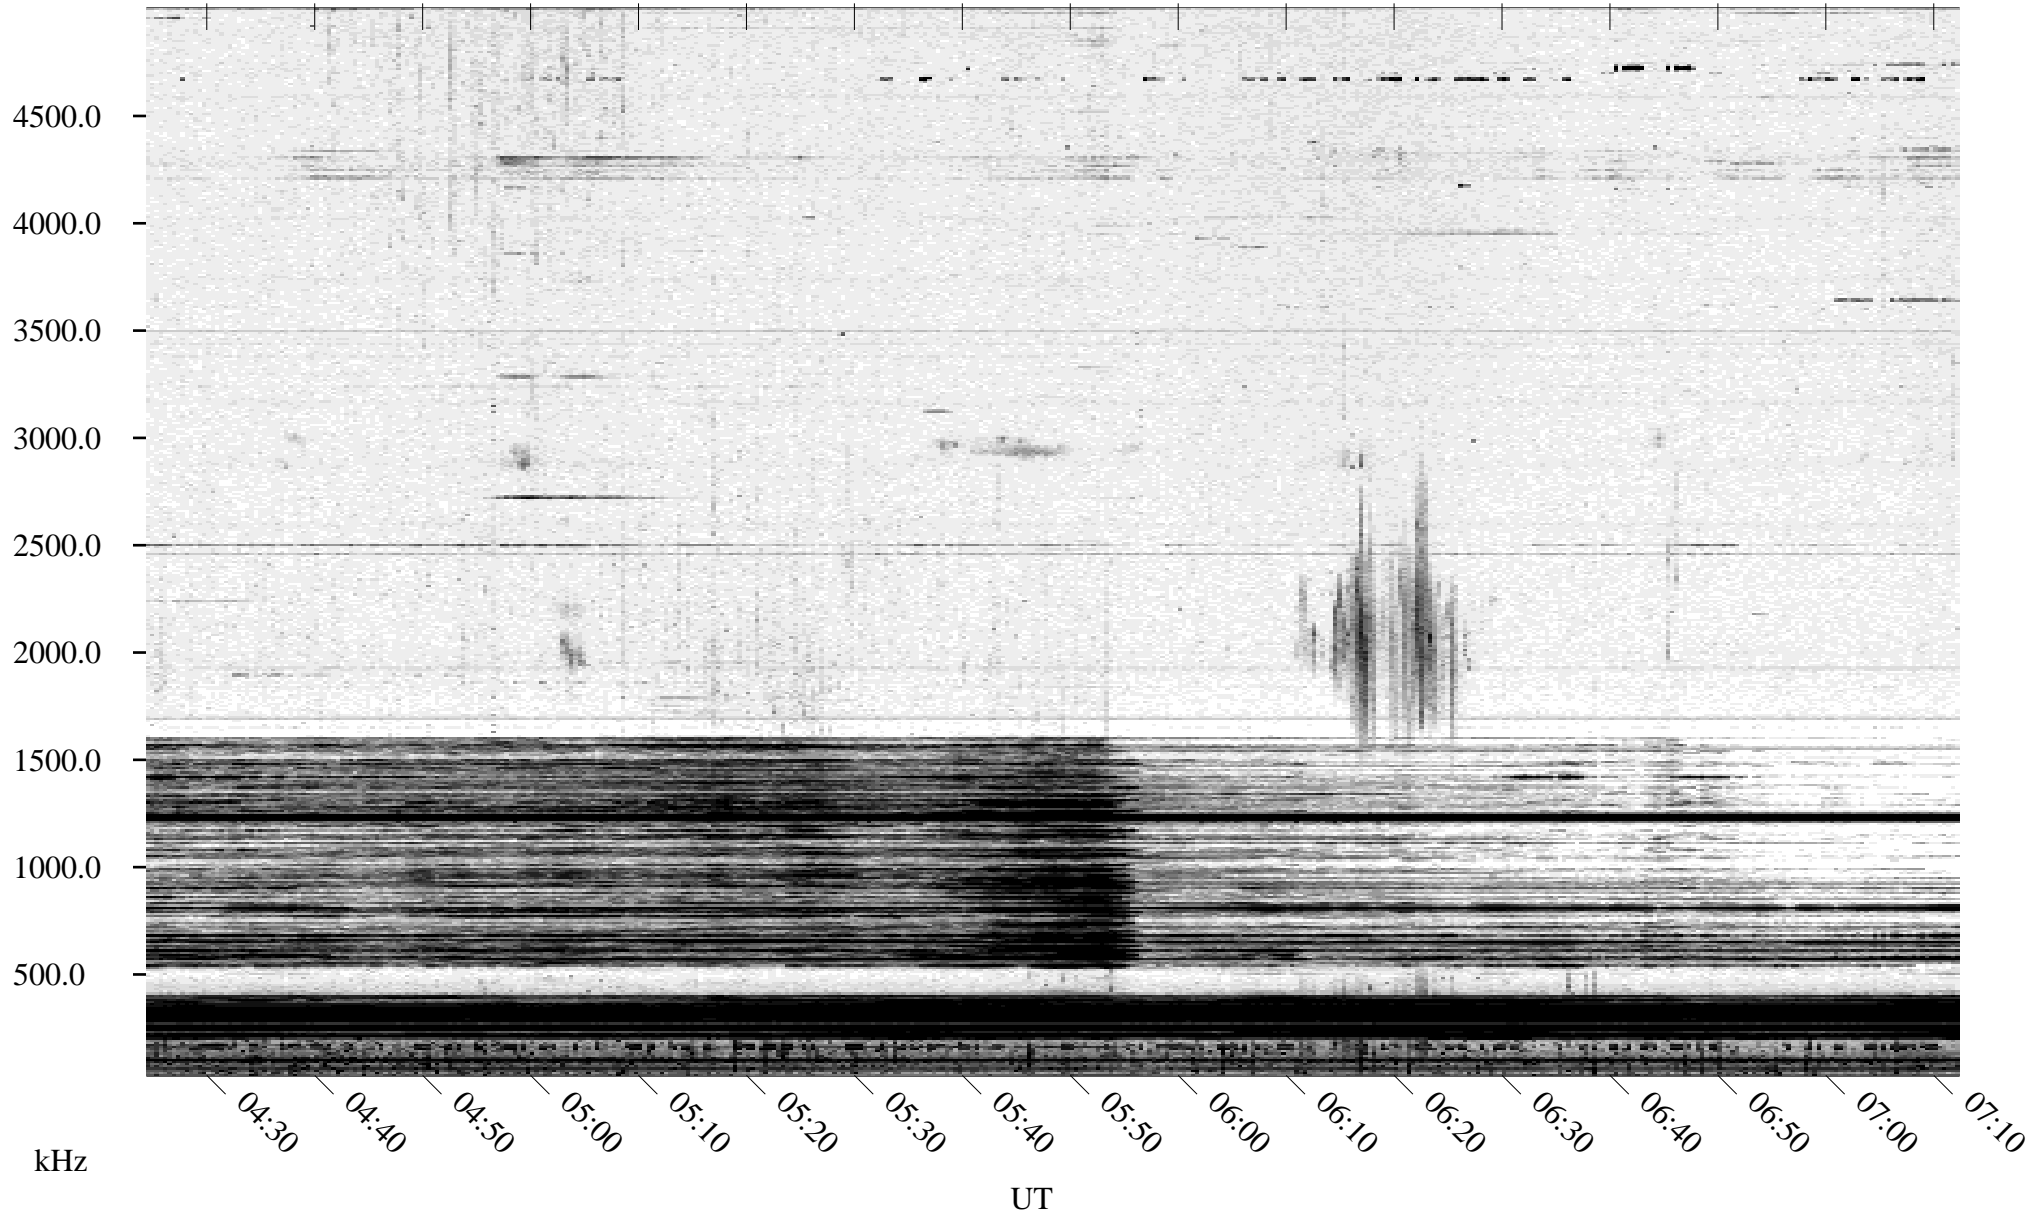

03/12/1995 Churchill, Manitoba

Linear Scale Black = 161 White = 15

ch950711.r00m max_12

Page 1

03/12/1995 Churchill, Manitoba

Linear Scale Black = 161 White = 15

ch950711.r00m max_12

Page 2

03/13/1995 Churchill, Manitoba

Linear Scale Black = 161 White = 15

ch950711.r00m max_12

Page 3

03/13/1995 Churchill, Manitoba

Linear Scale Black = 161 White = 15

ch950711.r00m max_12

Page 4

03/13/1995 Churchill, Manitoba

Linear Scale Black = 161 White = 15

ch950711.r00m max_12

Page 5

03/13/1995 Churchill, Manitoba

Linear Scale Black = 161 White = 15

ch950711.r00m max_12

Page 6

03/13/1995 Churchill, Manitoba

Linear Scale Black = 161 White = 15

ch950711.r00m max_12

Page 7

03/13/1995 Churchill, Manitoba

Linear Scale Black = 161 White = 15

ch950711.r00m max_12