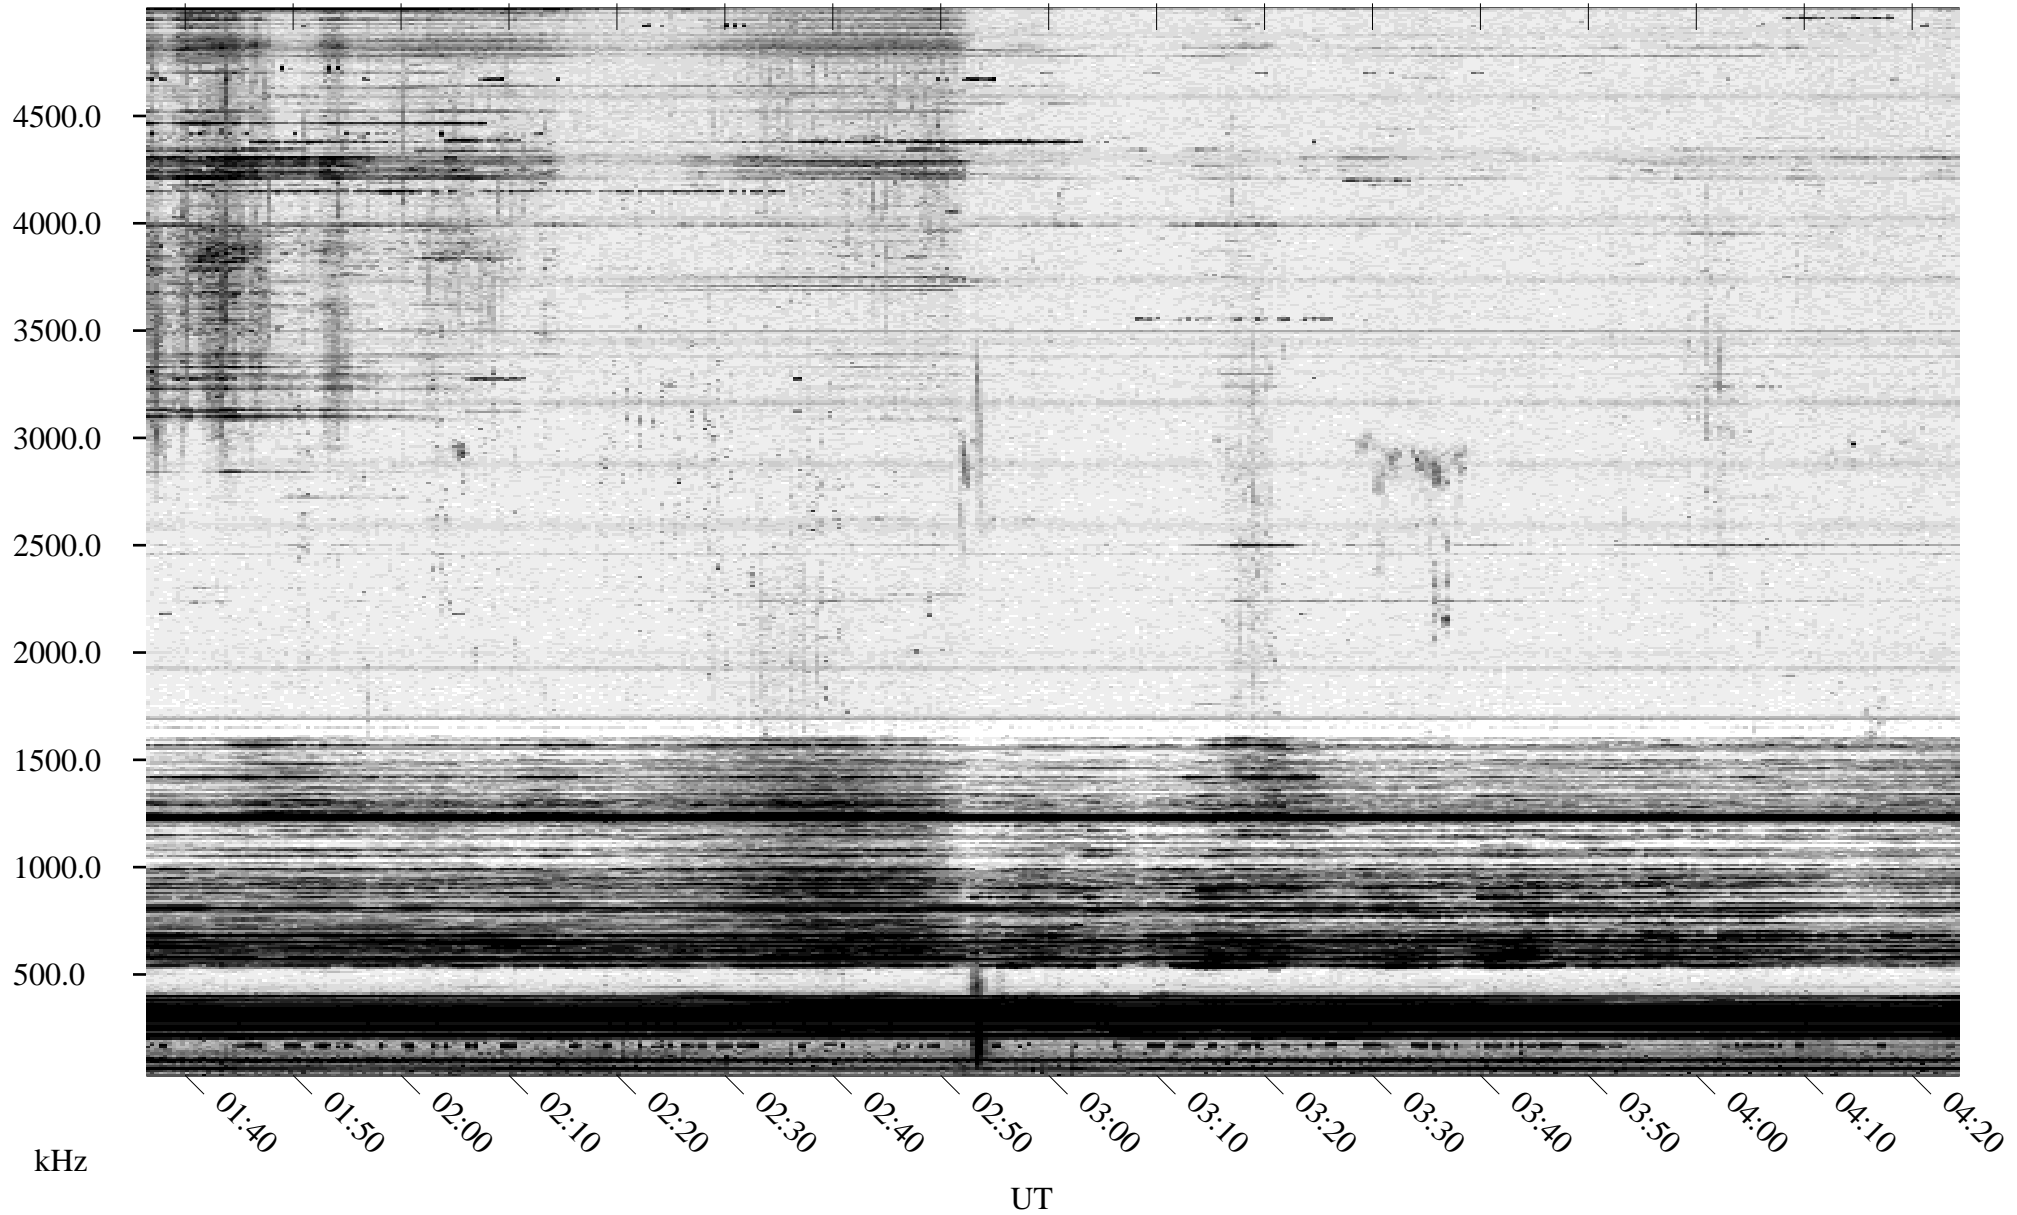

# 03/13/1995 Churchill, Manitoba

Linear Scale    Black = 161    White = 15

ch95072l.r00m max\_12

Page 1

# 03/13/1995 Churchill, Manitoba

Linear Scale    Black = 161    White = 15

ch95072l.r00m max\_12

Page 2

# 03/14/1995 Churchill, Manitoba

Linear Scale    Black = 161    White = 15

ch95072l.r00m max\_12

Page 3

# 03/14/1995 Churchill, Manitoba

Linear Scale    Black = 161    White = 15

ch95072l.r00m max\_12

Page 4