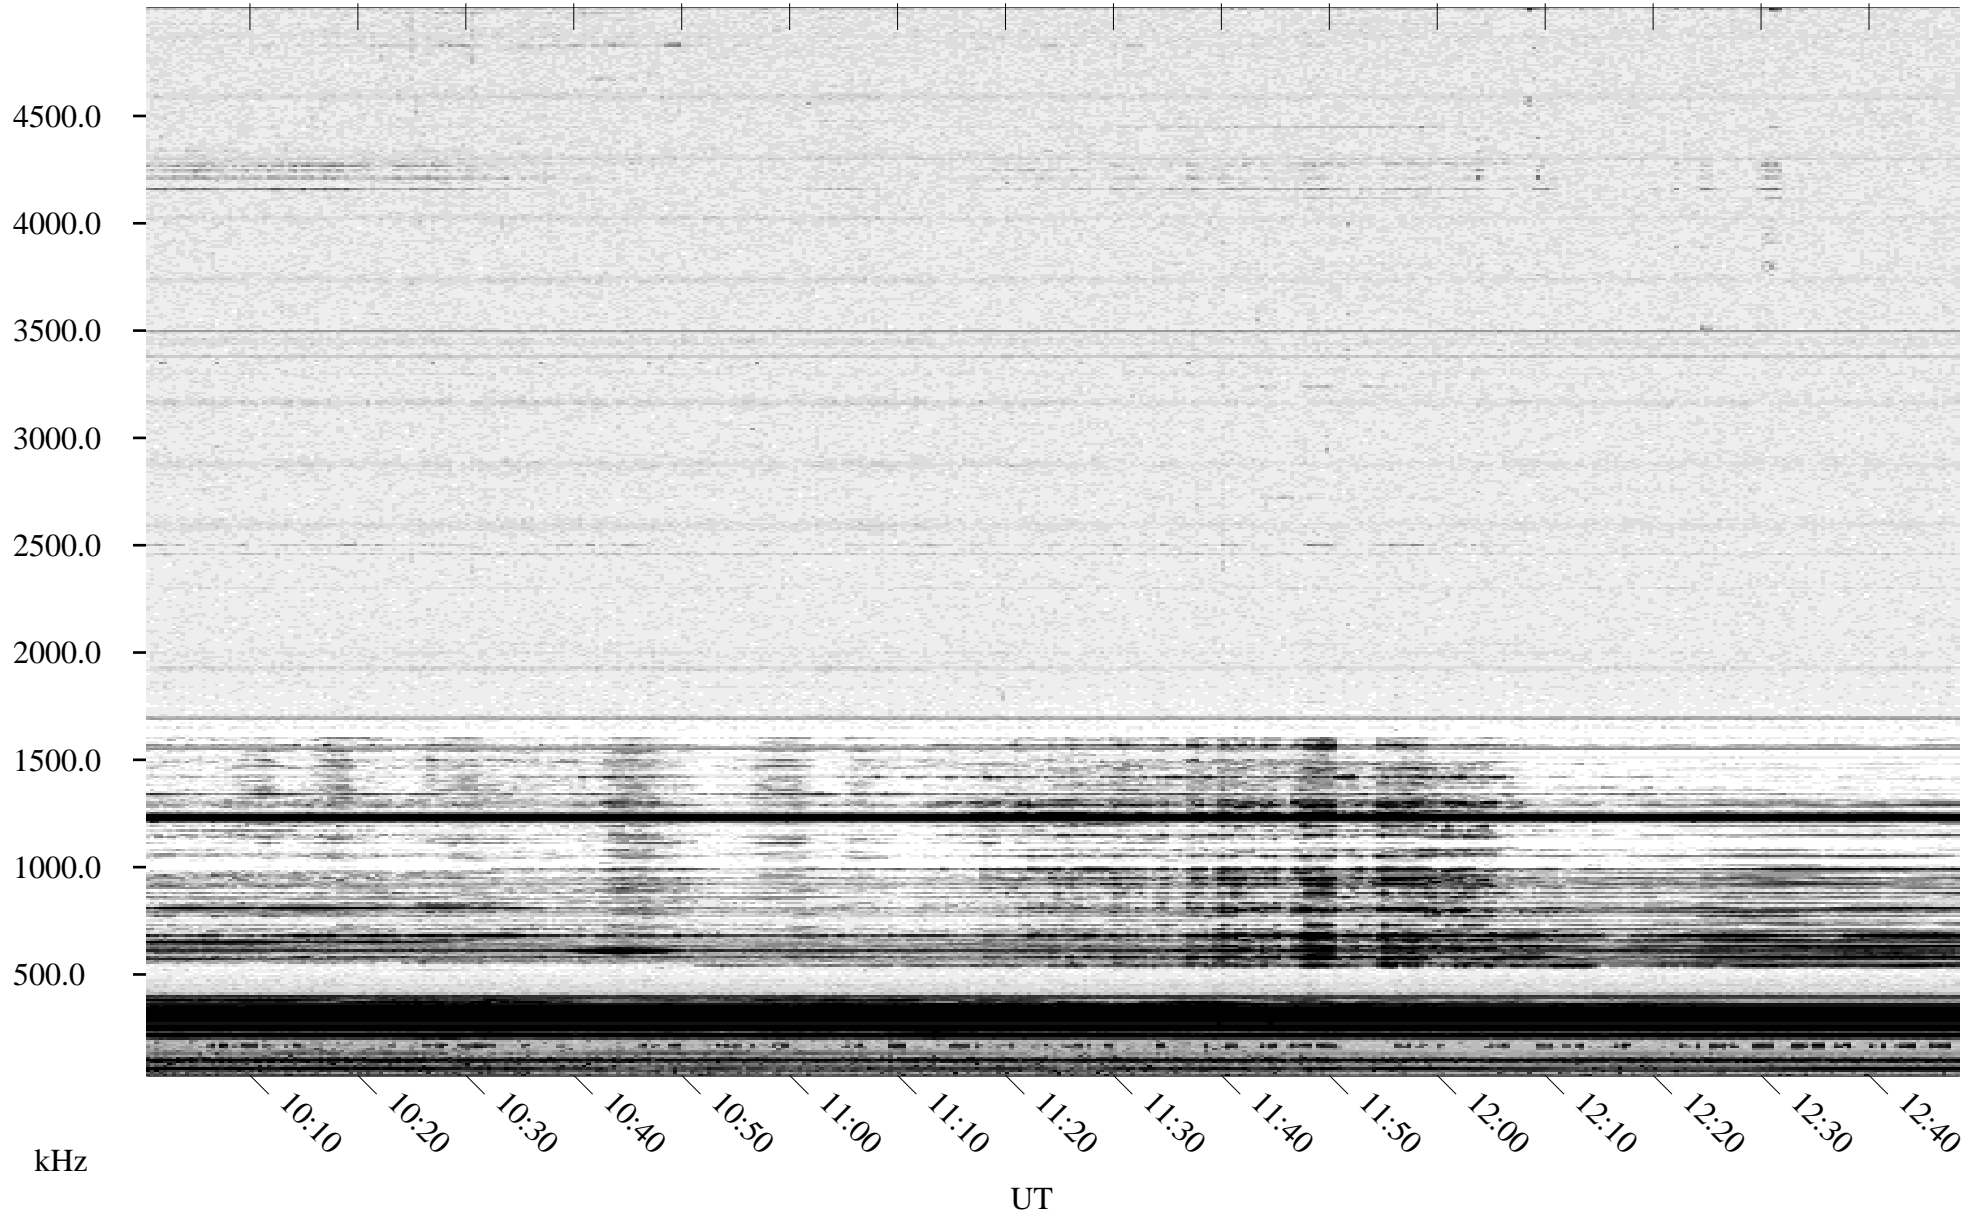

# 03/14/1995 Churchill, Manitoba

Linear Scale    Black = 161    White = 15

ch95072l.r00m max\_12

Page 5

# 03/14/1995 Churchill, Manitoba

Linear Scale    Black = 161    White = 15

ch95072l.r00m max\_12