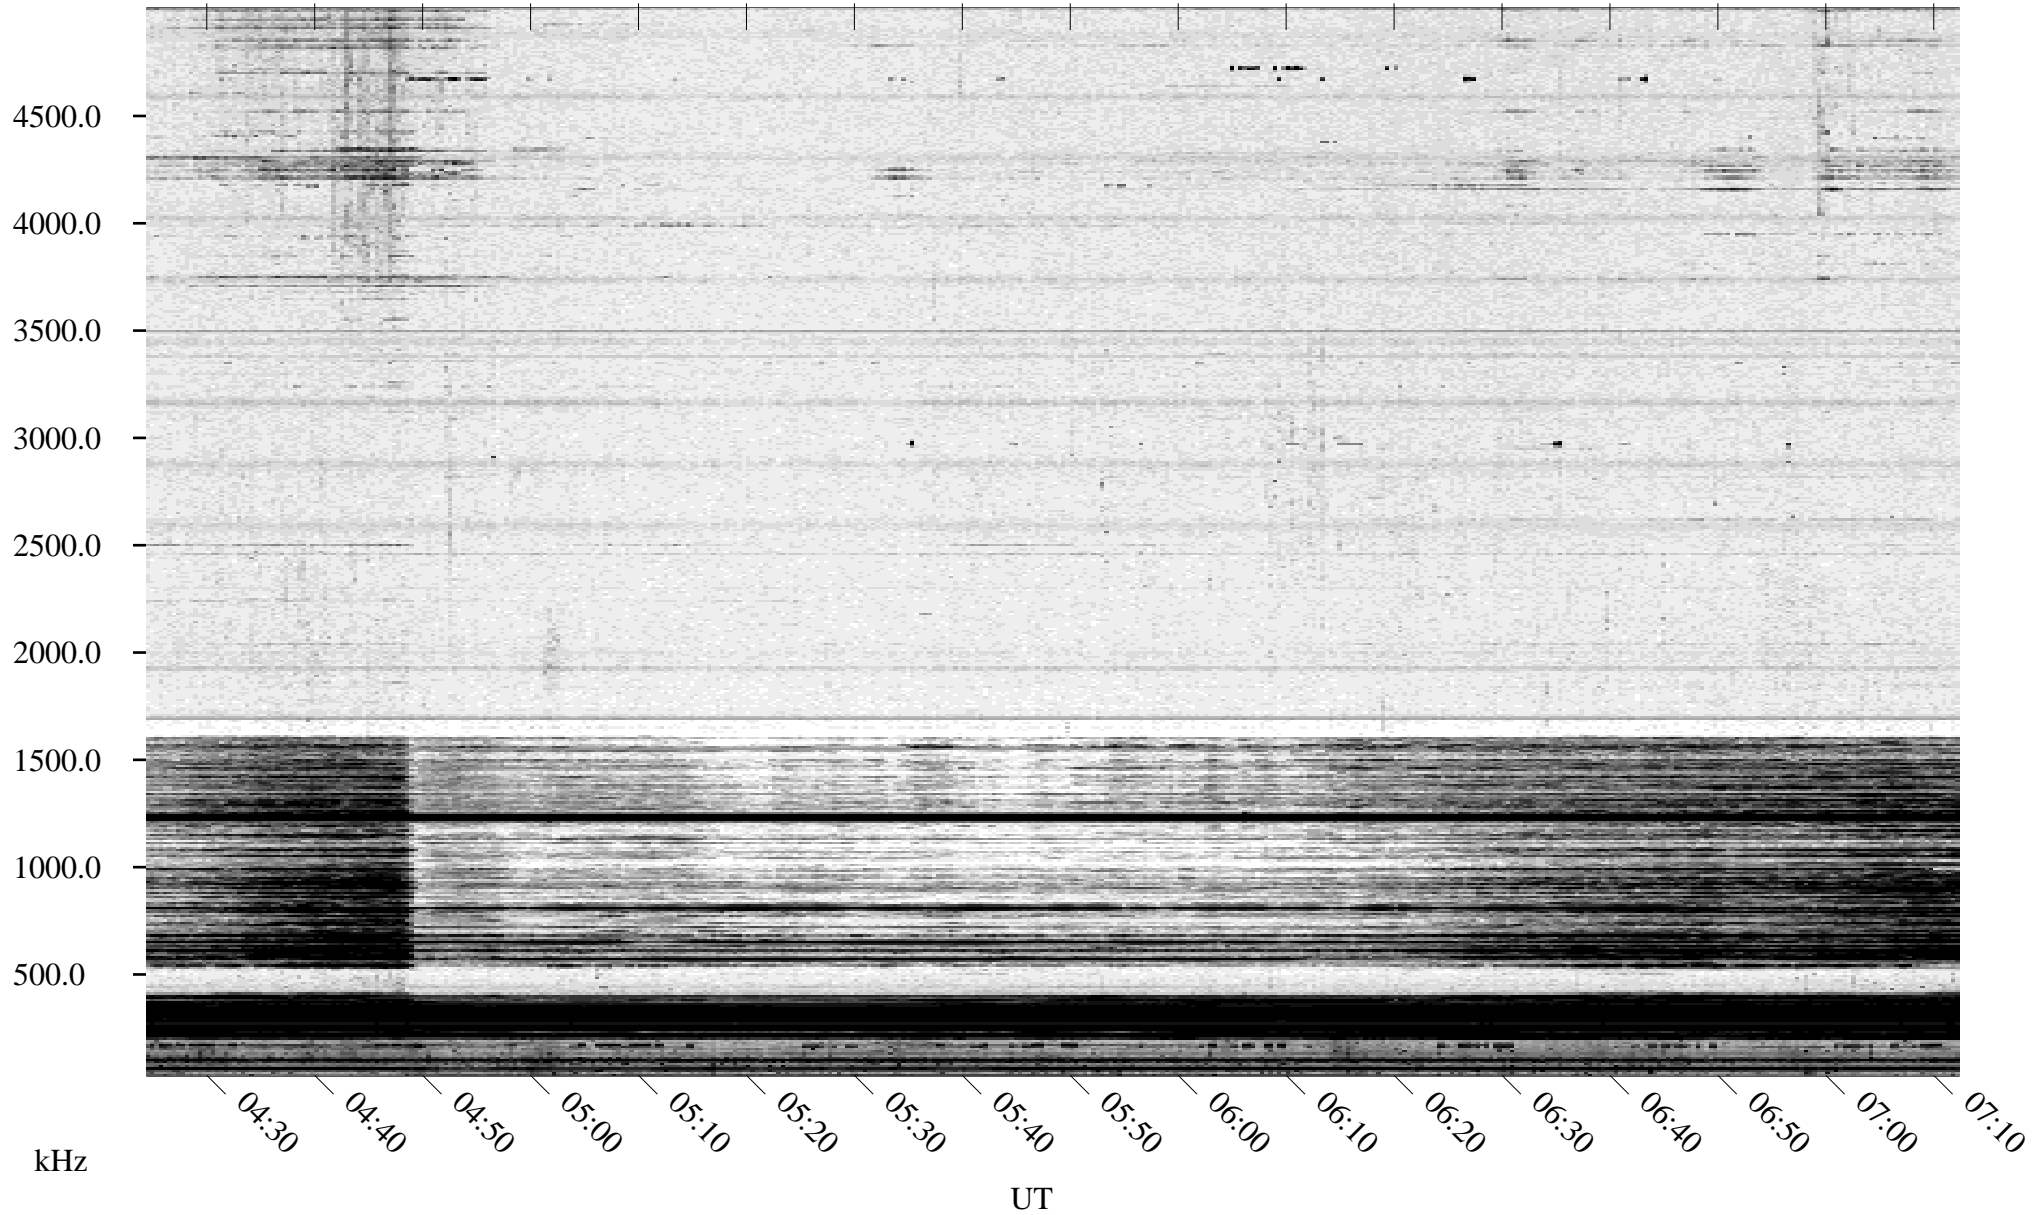

# 03/14/1995 Churchill, Manitoba

Linear Scale    Black = 161    White = 15

ch95072l.r00m max\_12

Page 3

# 03/14/1995 Churchill, Manitoba

Linear Scale    Black = 161    White = 15

ch95072l.r00m max\_12

Page 4

# 03/14/1995 Churchill, Manitoba

Linear Scale    Black = 161    White = 15

ch95072l.r00m max\_12

Page 5

# 03/14/1995 Churchill, Manitoba

Linear Scale    Black = 161    White = 15

ch95072l.r00m max\_12