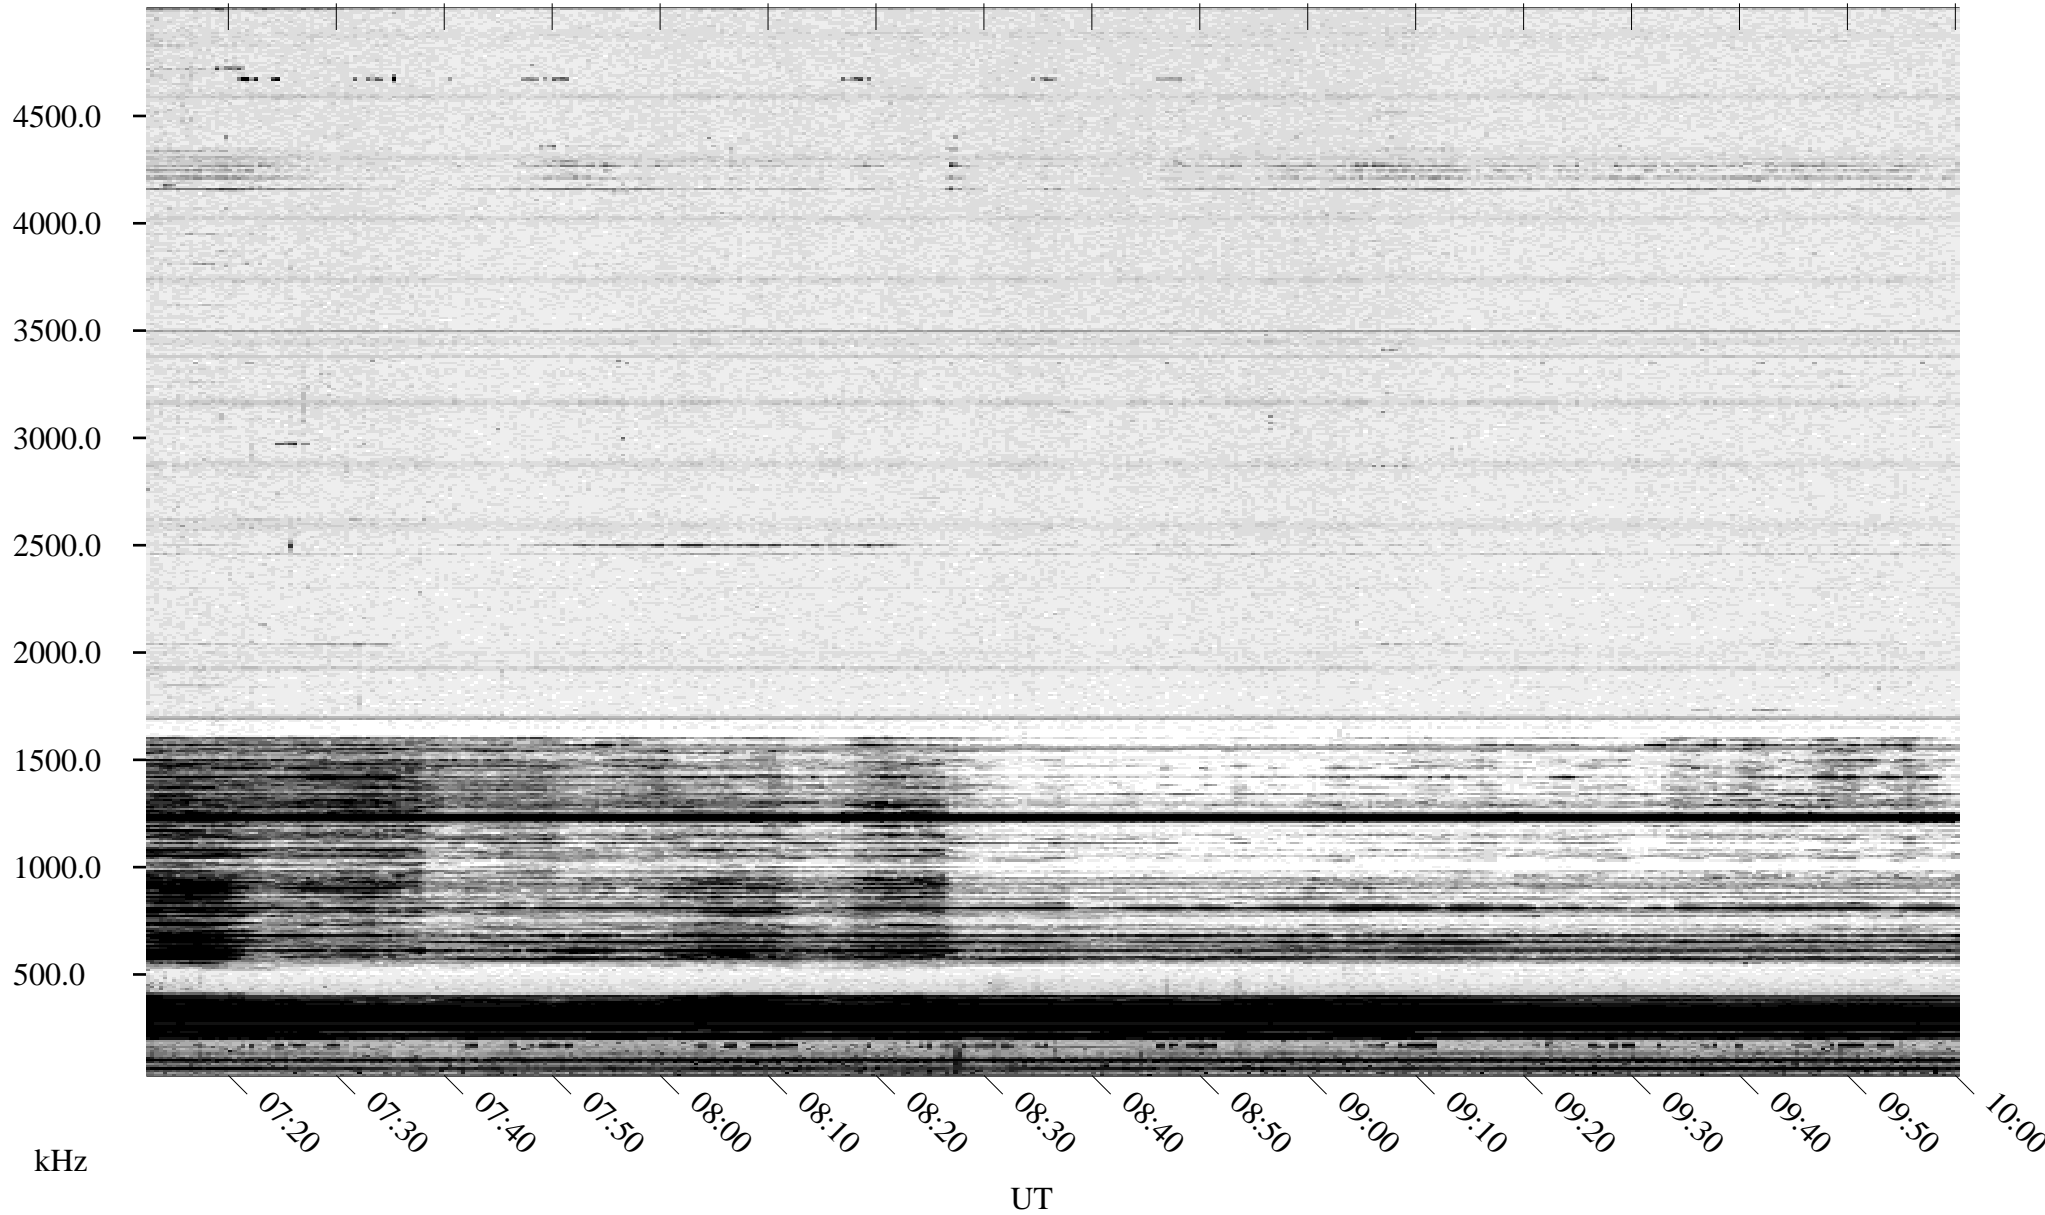

# 03/14/1995 Churchill, Manitoba

Linear Scale    Black = 161    White = 15

ch95072l.r00m max\_12

Page 4

# 03/14/1995 Churchill, Manitoba

Linear Scale    Black = 161    White = 15

ch95072l.r00m max\_12

Page 5

# 03/14/1995 Churchill, Manitoba

Linear Scale    Black = 161    White = 15

ch95072l.r00m max\_12