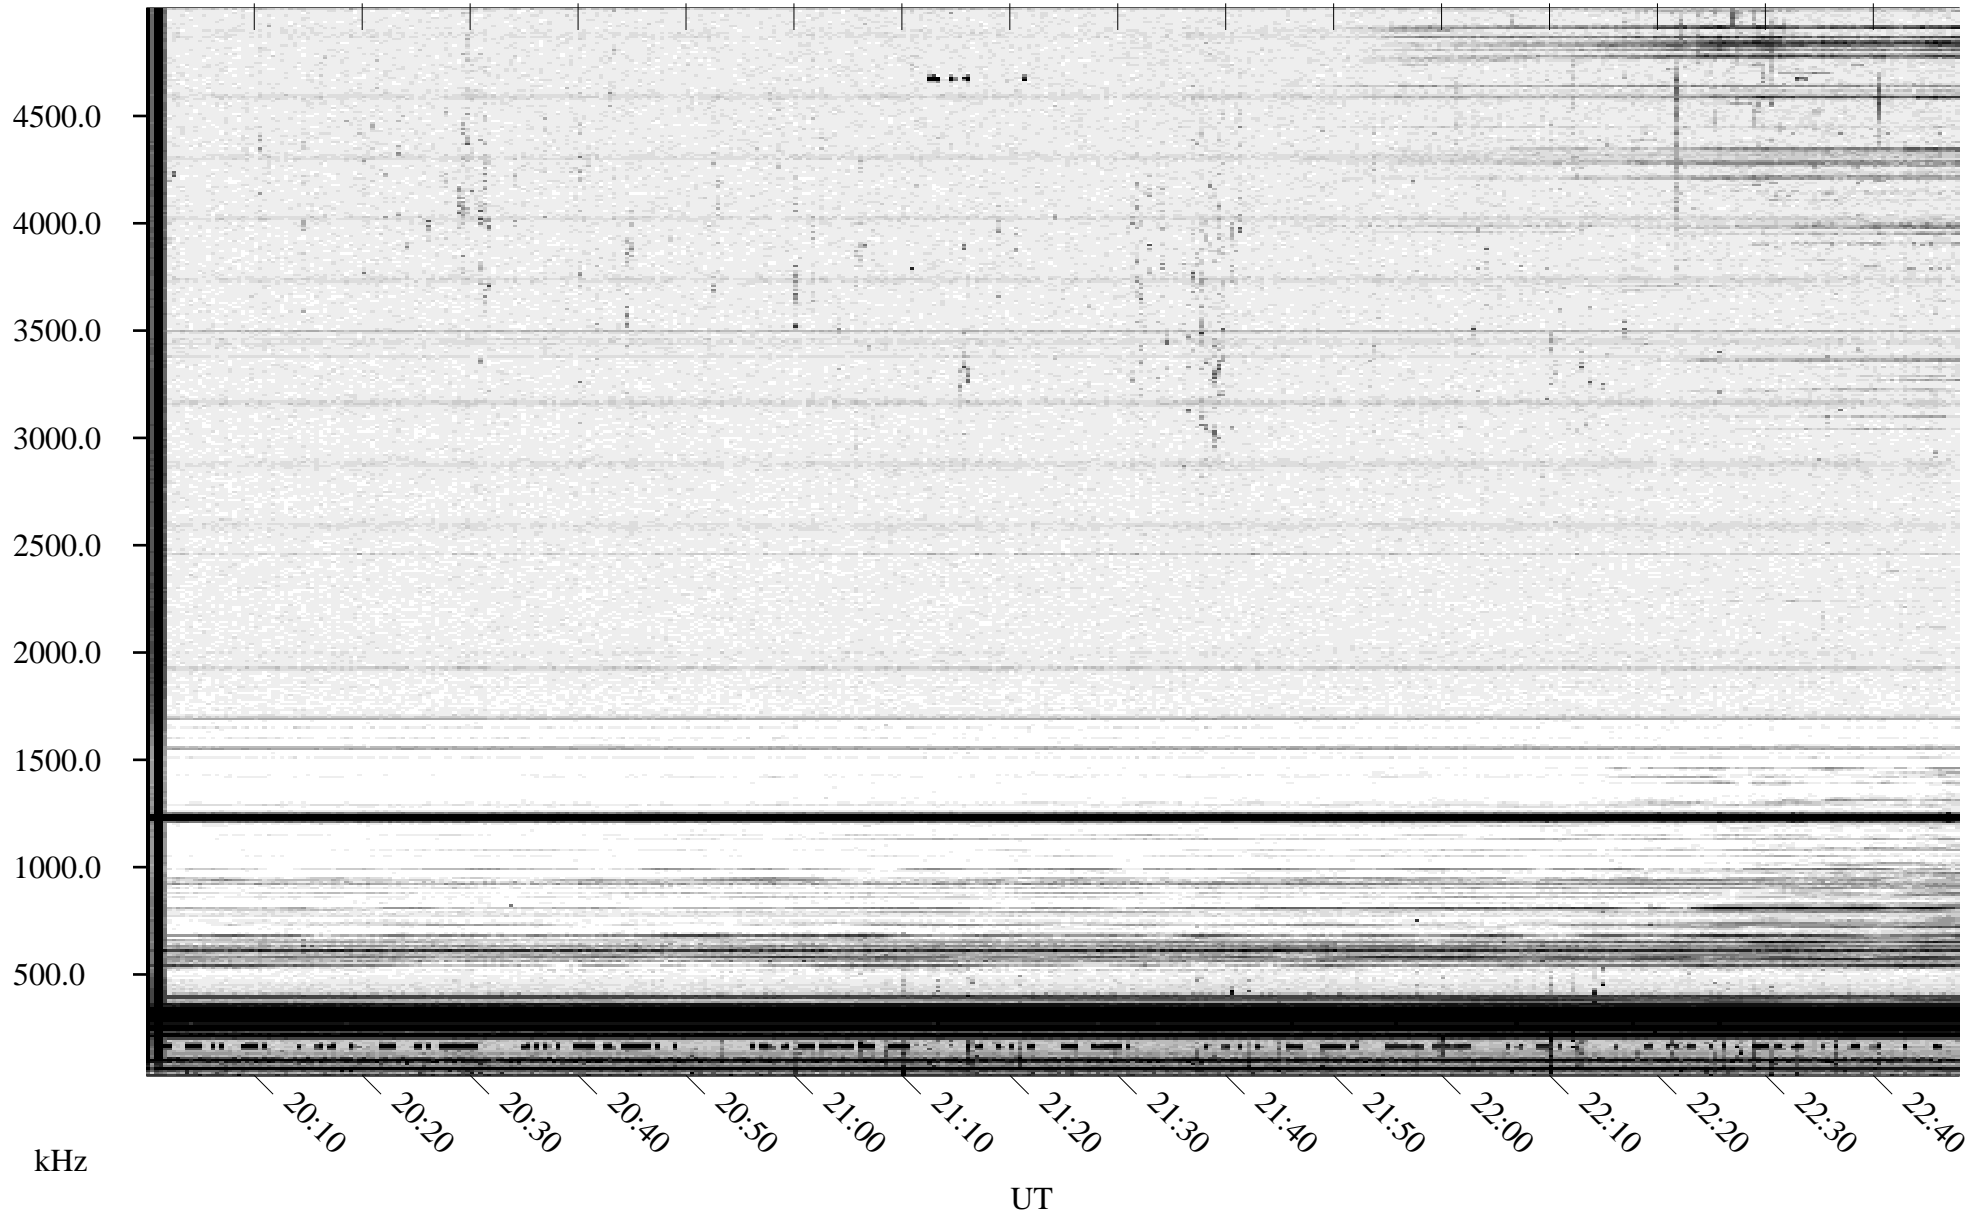

# 03/13/1995 Churchill, Manitoba

Linear Scale    Black = 161    White = 15

ch95072l.r00m max\_12

Page 1

# 03/13/1995 Churchill, Manitoba

Linear Scale    Black = 161    White = 15

ch95072l.r00m max\_12

Page 2

# 03/14/1995 Churchill, Manitoba

Linear Scale    Black = 161    White = 15

ch95072l.r00m max\_12

Page 3

# 03/14/1995 Churchill, Manitoba

Linear Scale    Black = 161    White = 15

ch95072l.r00m max\_12

Page 4