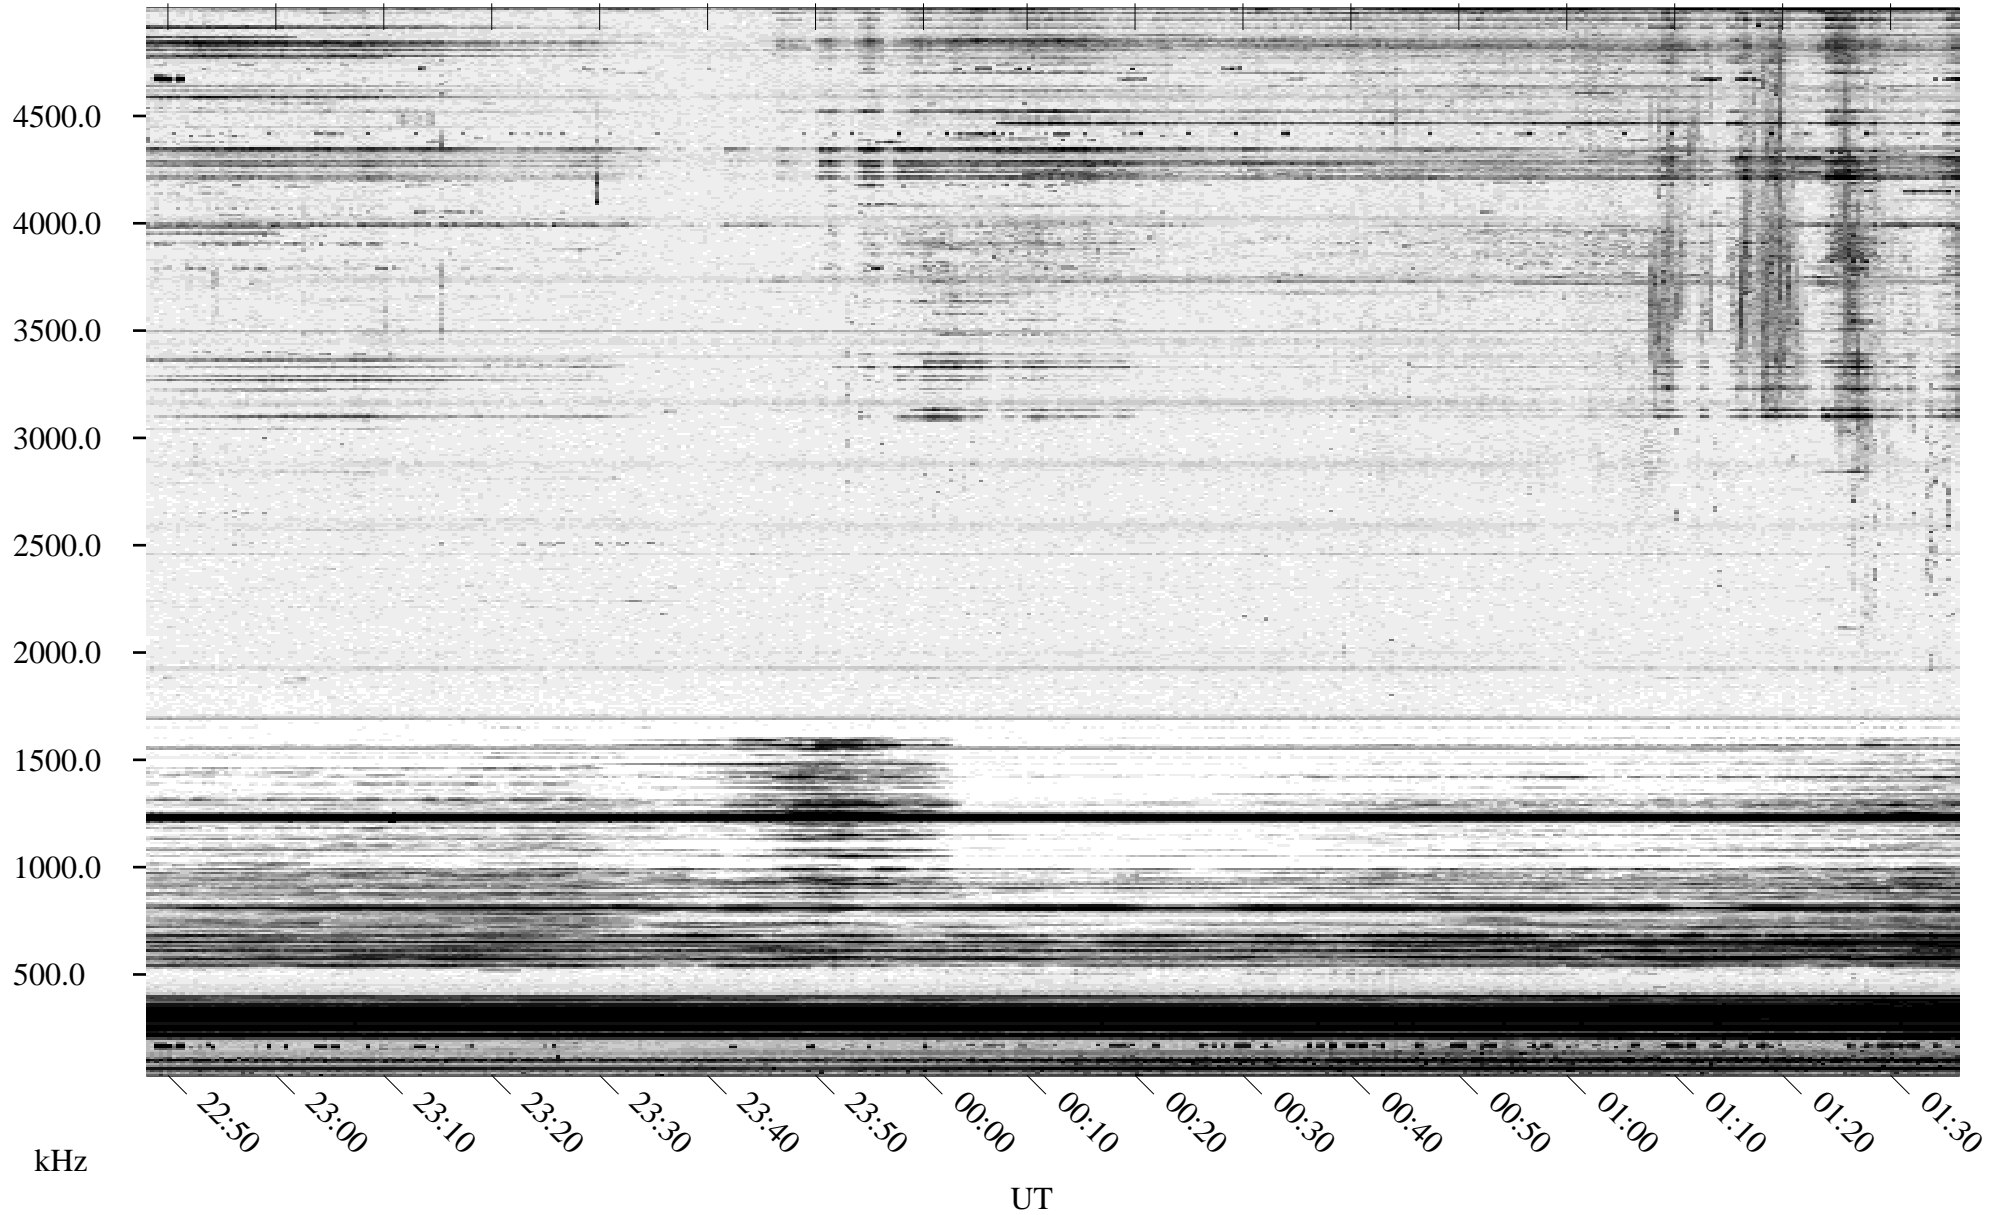

# 03/13/1995 Churchill, Manitoba

Linear Scale    Black = 161    White = 15

ch95072l.r00m max\_12

Page 1

# 03/13/1995 Churchill, Manitoba

Linear Scale    Black = 161    White = 15

ch95072l.r00m max\_12

Page 2

# 03/14/1995 Churchill, Manitoba

Linear Scale    Black = 161    White = 15

ch95072l.r00m max\_12

Page 3

# 03/14/1995 Churchill, Manitoba

Linear Scale    Black = 161    White = 15

ch95072l.r00m max\_12

Page 4