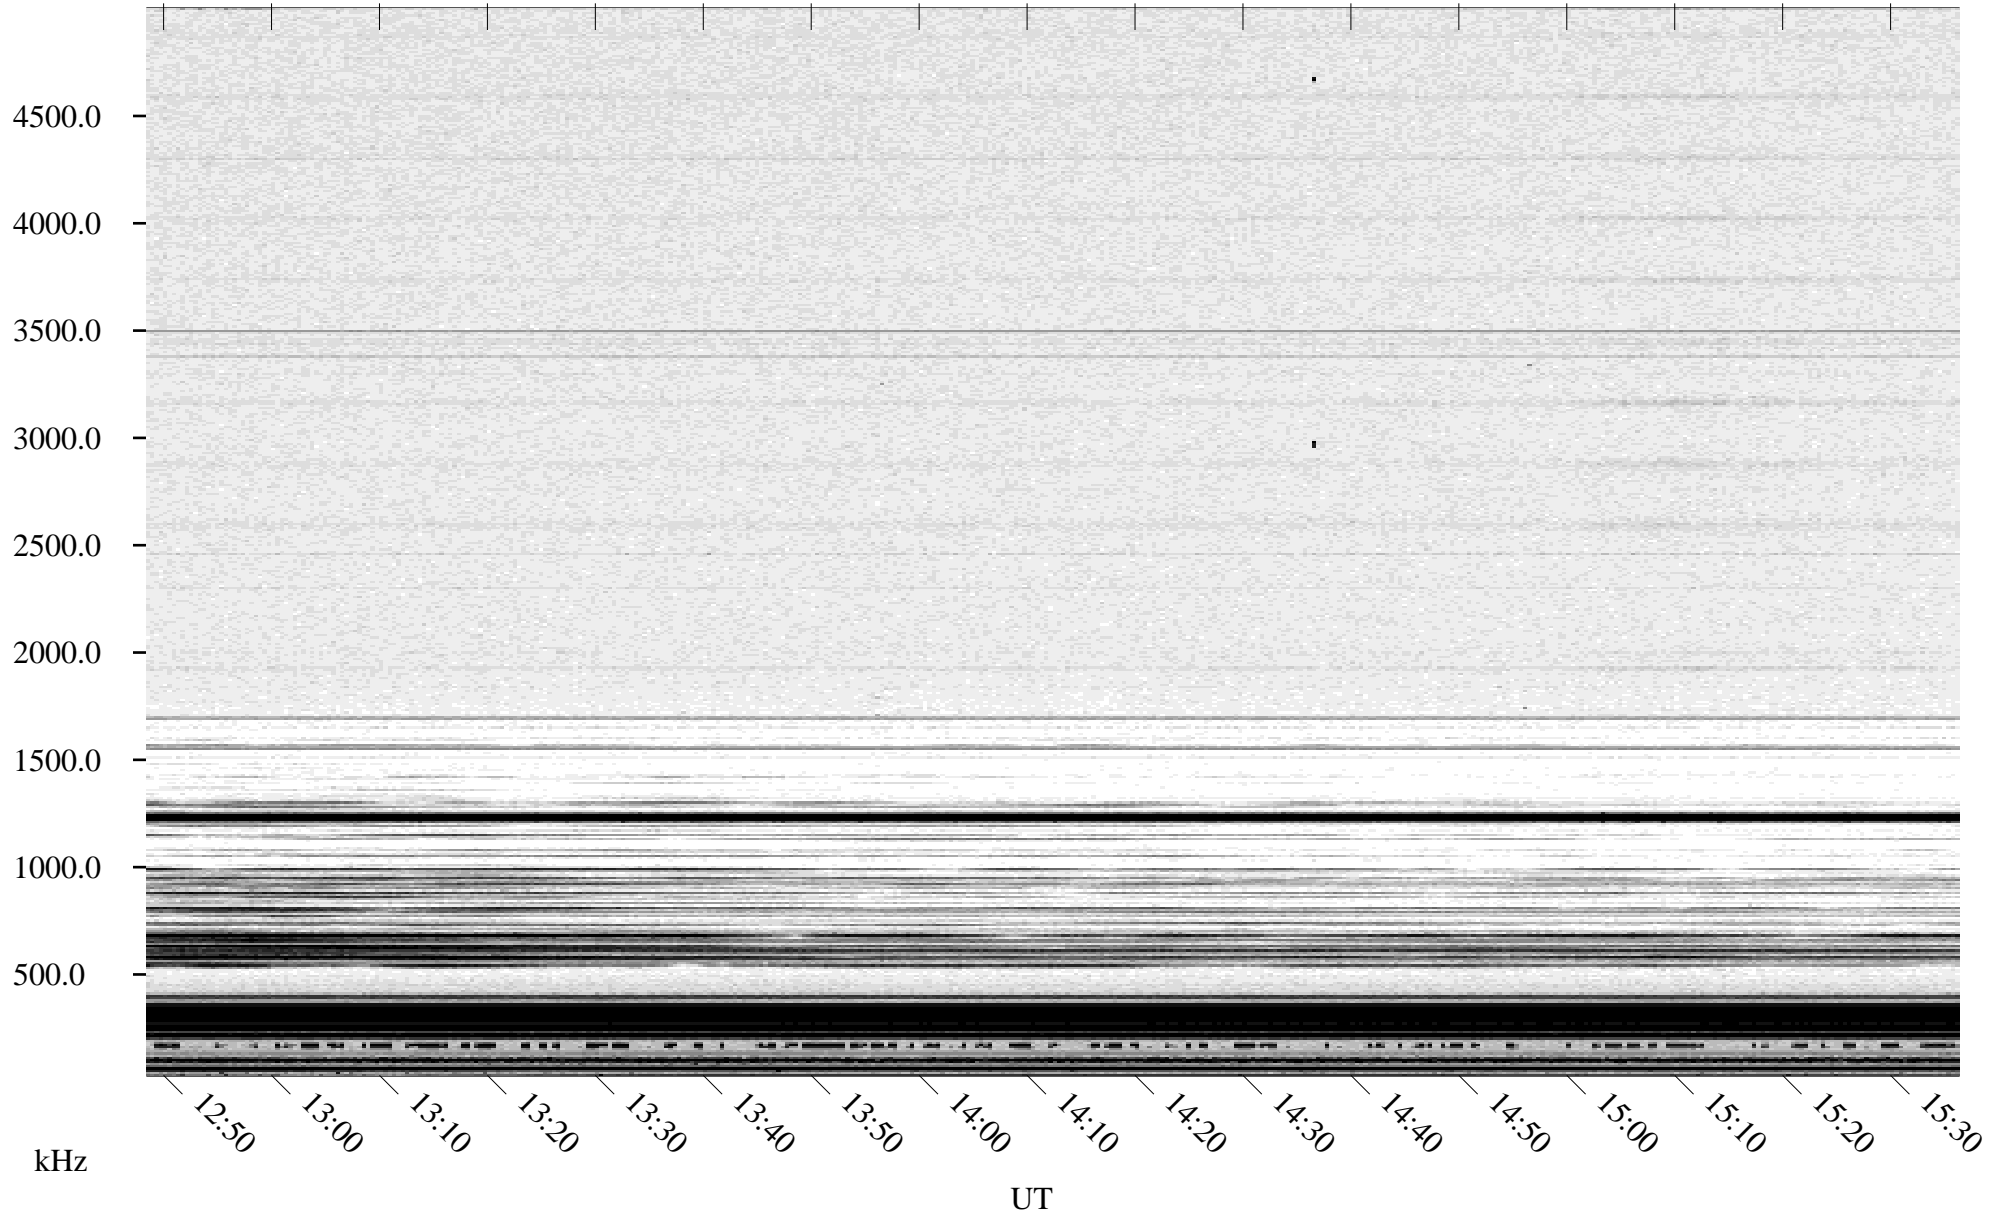

# 03/14/1995 Churchill, Manitoba

Linear Scale    Black = 161    White = 15

ch95072l.r00m max\_12

Page 5

# 03/14/1995 Churchill, Manitoba

Linear Scale    Black = 161    White = 15

ch95072l.r00m max\_12

# 03/14/1995 Churchill, Manitoba

Linear Scale    Black = 161    White = 15

ch95072l.r00m max\_12

Page 7

# 03/14/1995 Churchill, Manitoba

Linear Scale    Black = 161    White = 15

ch95072l.r00m max\_12

Page 8