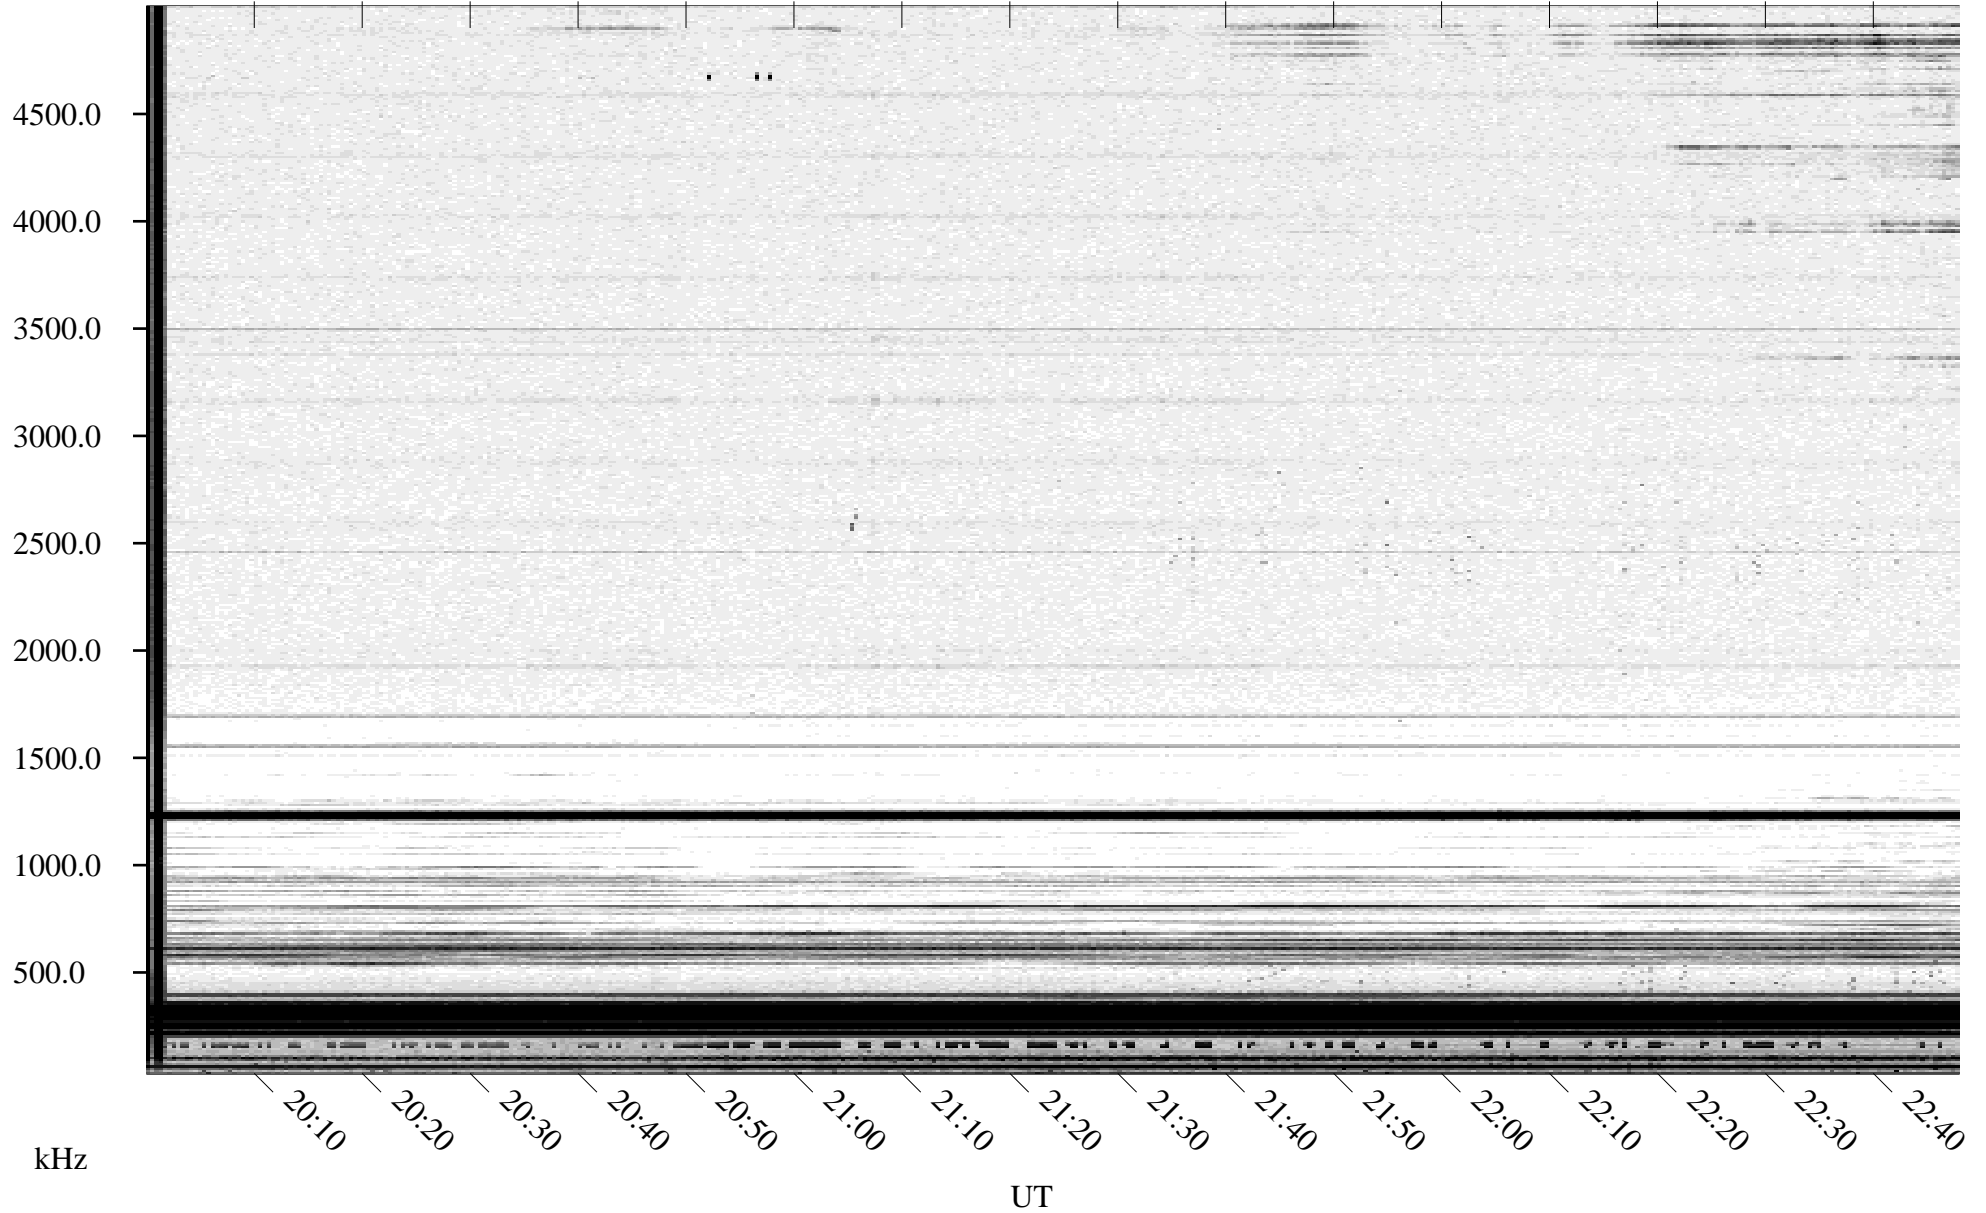

03/15/1995 Churchill, Manitoba

Linear Scale Black = 161 White = 15

ch95074l.r00m max_12

Page 1

03/15/1995 Churchill, Manitoba

Linear Scale Black = 161 White = 15

ch95074l.r00m max_12

Page 2

03/16/1995 Churchill, Manitoba

Linear Scale Black = 161 White = 15

ch95074l.r00m max_12

Page 3

03/16/1995 Churchill, Manitoba

Linear Scale Black = 161 White = 15

ch95074l.r00m max_12

Page 4

03/16/1995 Churchill, Manitoba

Linear Scale Black = 161 White = 15

ch95074l.r00m max_12

Page 5

03/16/1995 Churchill, Manitoba

Linear Scale Black = 161 White = 15

ch95074l.r00m max_12

Page 6

03/16/1995 Churchill, Manitoba

Linear Scale Black = 161 White = 15

ch95074l.r00m max_12

Page 7

03/16/1995 Churchill, Manitoba

Linear Scale Black = 161 White = 15

ch95074l.r00m max_12