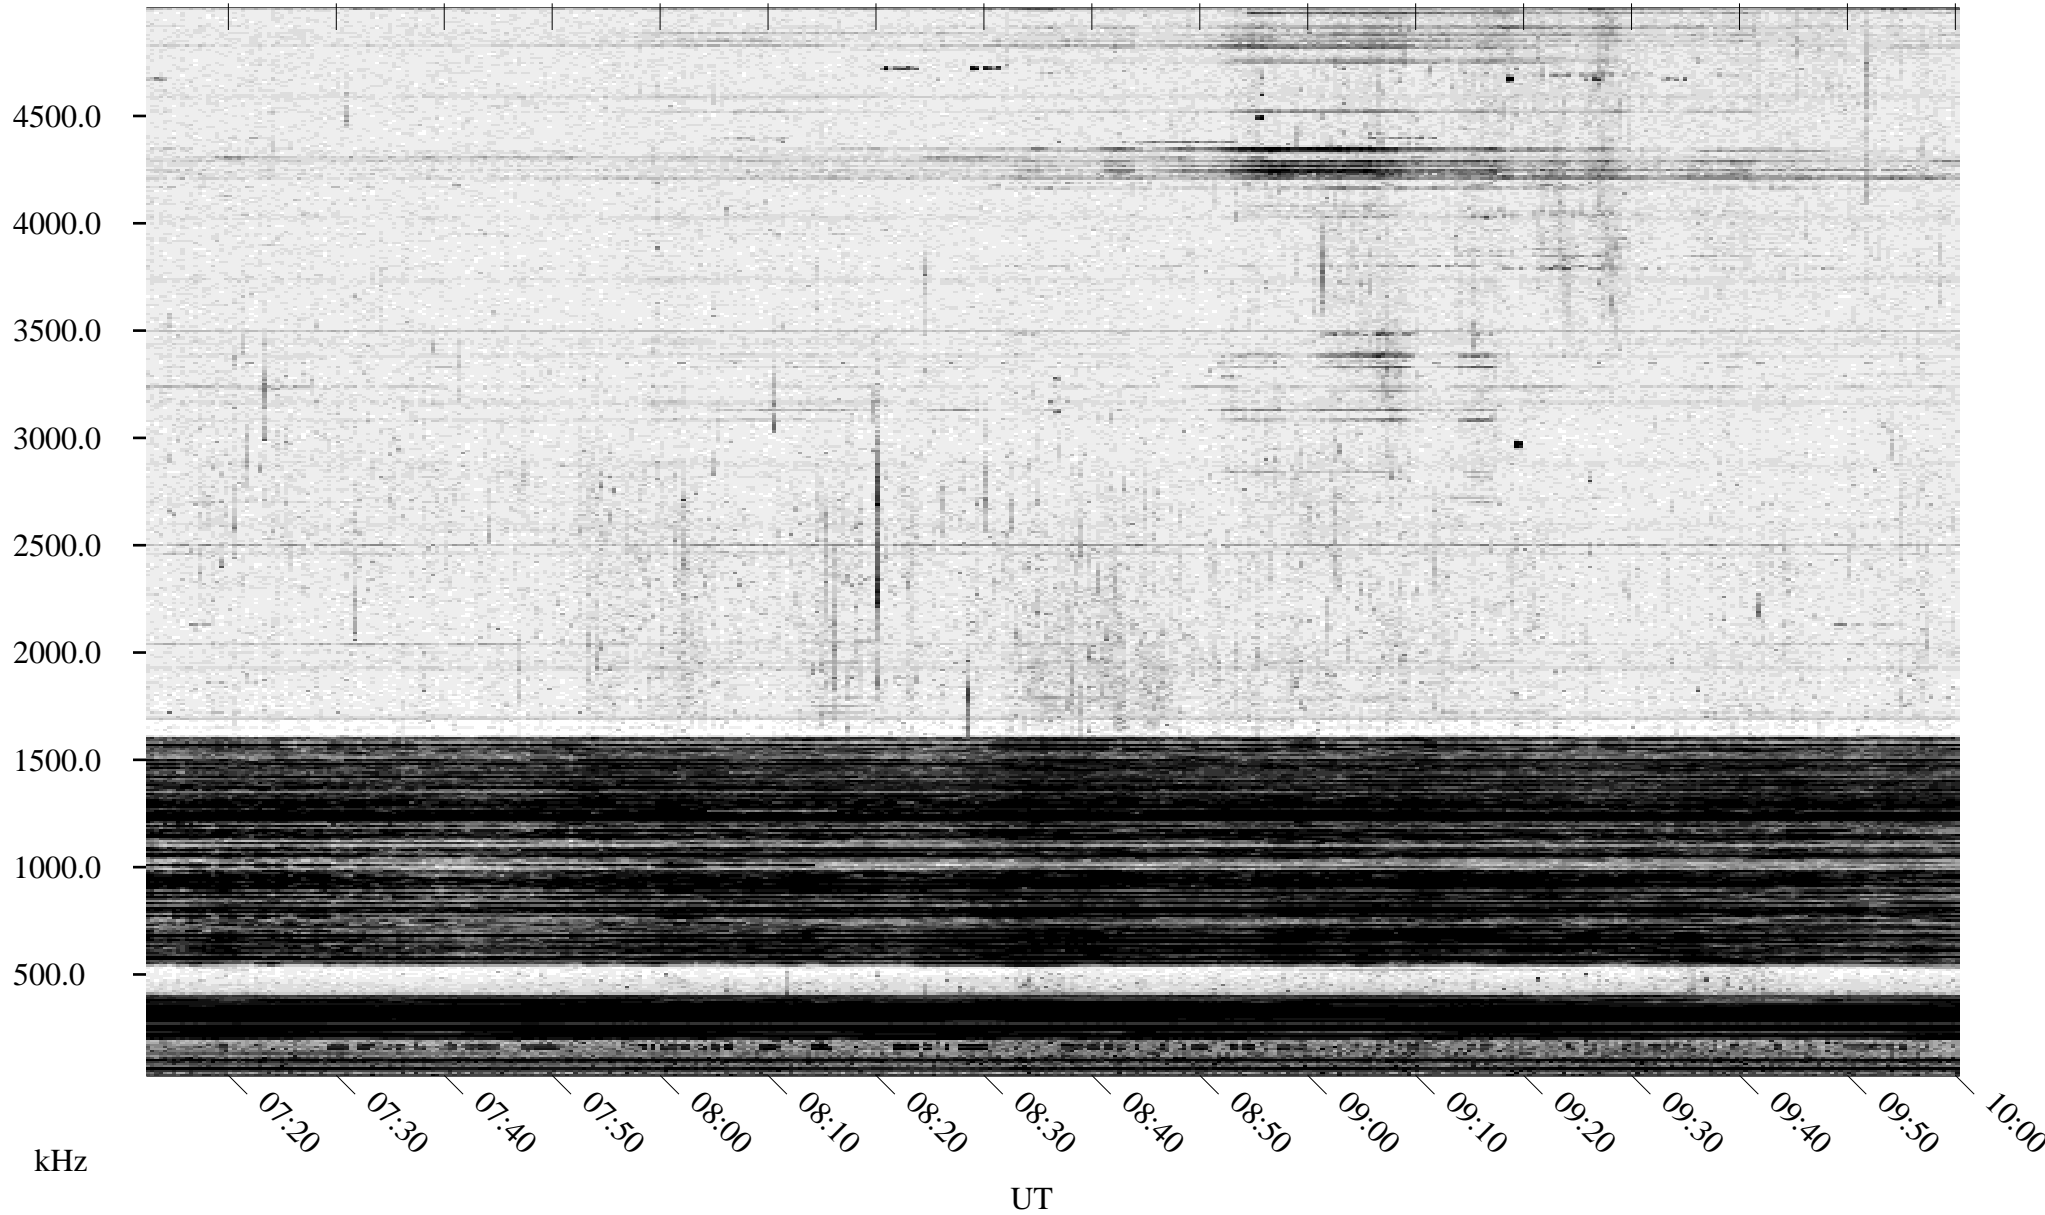

03/15/1995 Churchill, Manitoba

Linear Scale Black = 161 White = 15

ch95074l.r00m max_12

Page 1

03/15/1995 Churchill, Manitoba

Linear Scale Black = 161 White = 15

ch95074l.r00m max_12

Page 2

03/16/1995 Churchill, Manitoba

Linear Scale Black = 161 White = 15

ch95074l.r00m max_12

Page 3

03/16/1995 Churchill, Manitoba

Linear Scale Black = 161 White = 15

ch95074l.r00m max_12

Page 4

03/16/1995 Churchill, Manitoba

Linear Scale Black = 161 White = 15

ch95074l.r00m max_12

Page 5

03/16/1995 Churchill, Manitoba

Linear Scale Black = 161 White = 15

ch95074l.r00m max_12

Page 6

03/16/1995 Churchill, Manitoba

Linear Scale Black = 161 White = 15

ch95074l.r00m max_12

Page 7

03/16/1995 Churchill, Manitoba

Linear Scale Black = 161 White = 15

ch95074l.r00m max_12