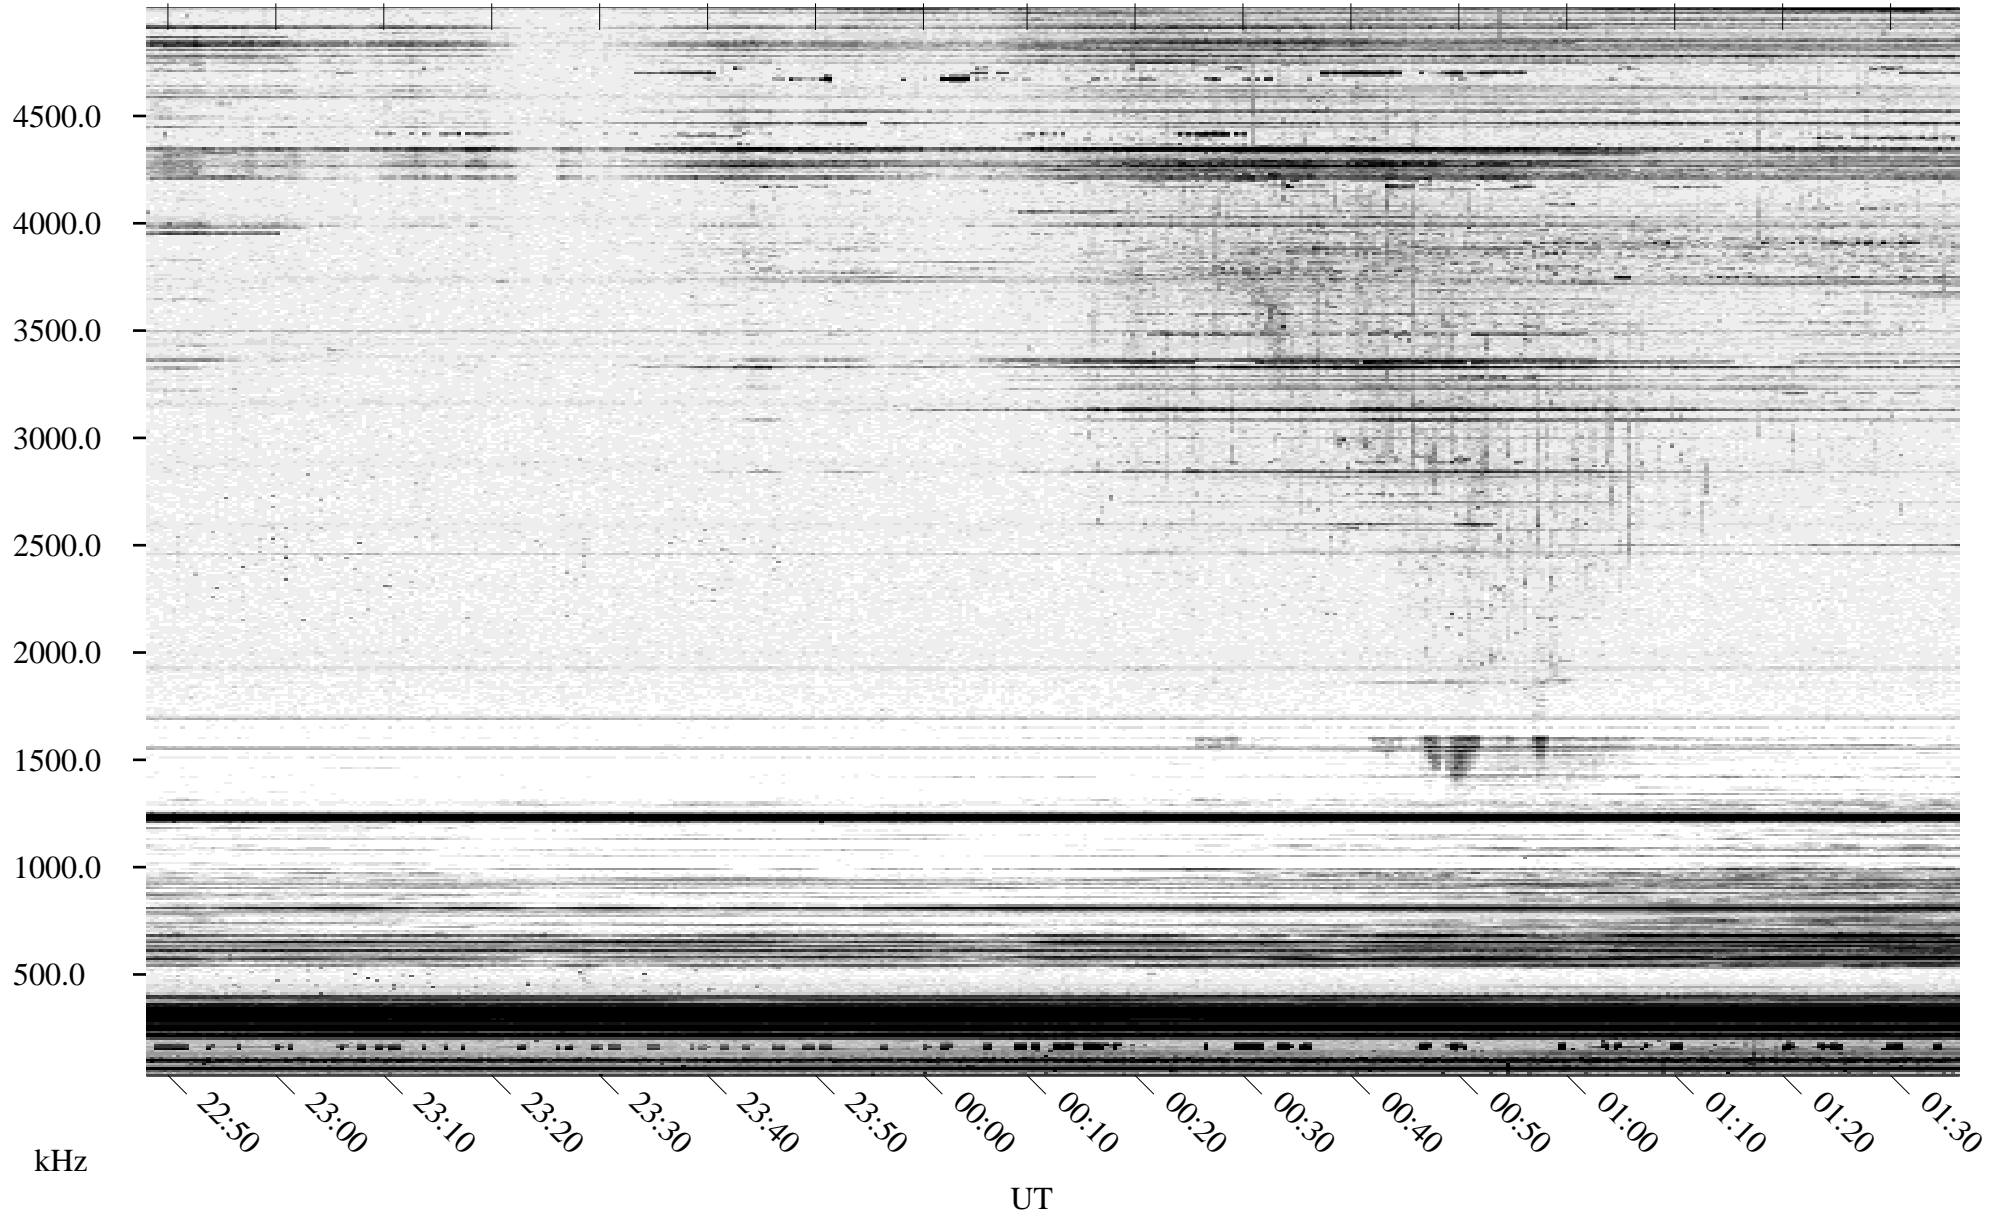

03/15/1995 Churchill, Manitoba

Linear Scale Black = 161 White = 15

ch95074l.r00m max_12

Page 1

03/15/1995 Churchill, Manitoba

Linear Scale Black = 161 White = 15

ch95074l.r00m max_12

Page 2

03/16/1995 Churchill, Manitoba

Linear Scale Black = 161 White = 15

ch95074l.r00m max_12

Page 3

03/16/1995 Churchill, Manitoba

Linear Scale Black = 161 White = 15

ch95074l.r00m max_12

Page 4

03/16/1995 Churchill, Manitoba

Linear Scale Black = 161 White = 15

ch95074l.r00m max_12

Page 5

03/16/1995 Churchill, Manitoba

Linear Scale Black = 161 White = 15

ch95074l.r00m max_12

Page 6

03/16/1995 Churchill, Manitoba

Linear Scale Black = 161 White = 15

ch95074l.r00m max_12

Page 7

03/16/1995 Churchill, Manitoba

Linear Scale Black = 161 White = 15

ch95074l.r00m max_12