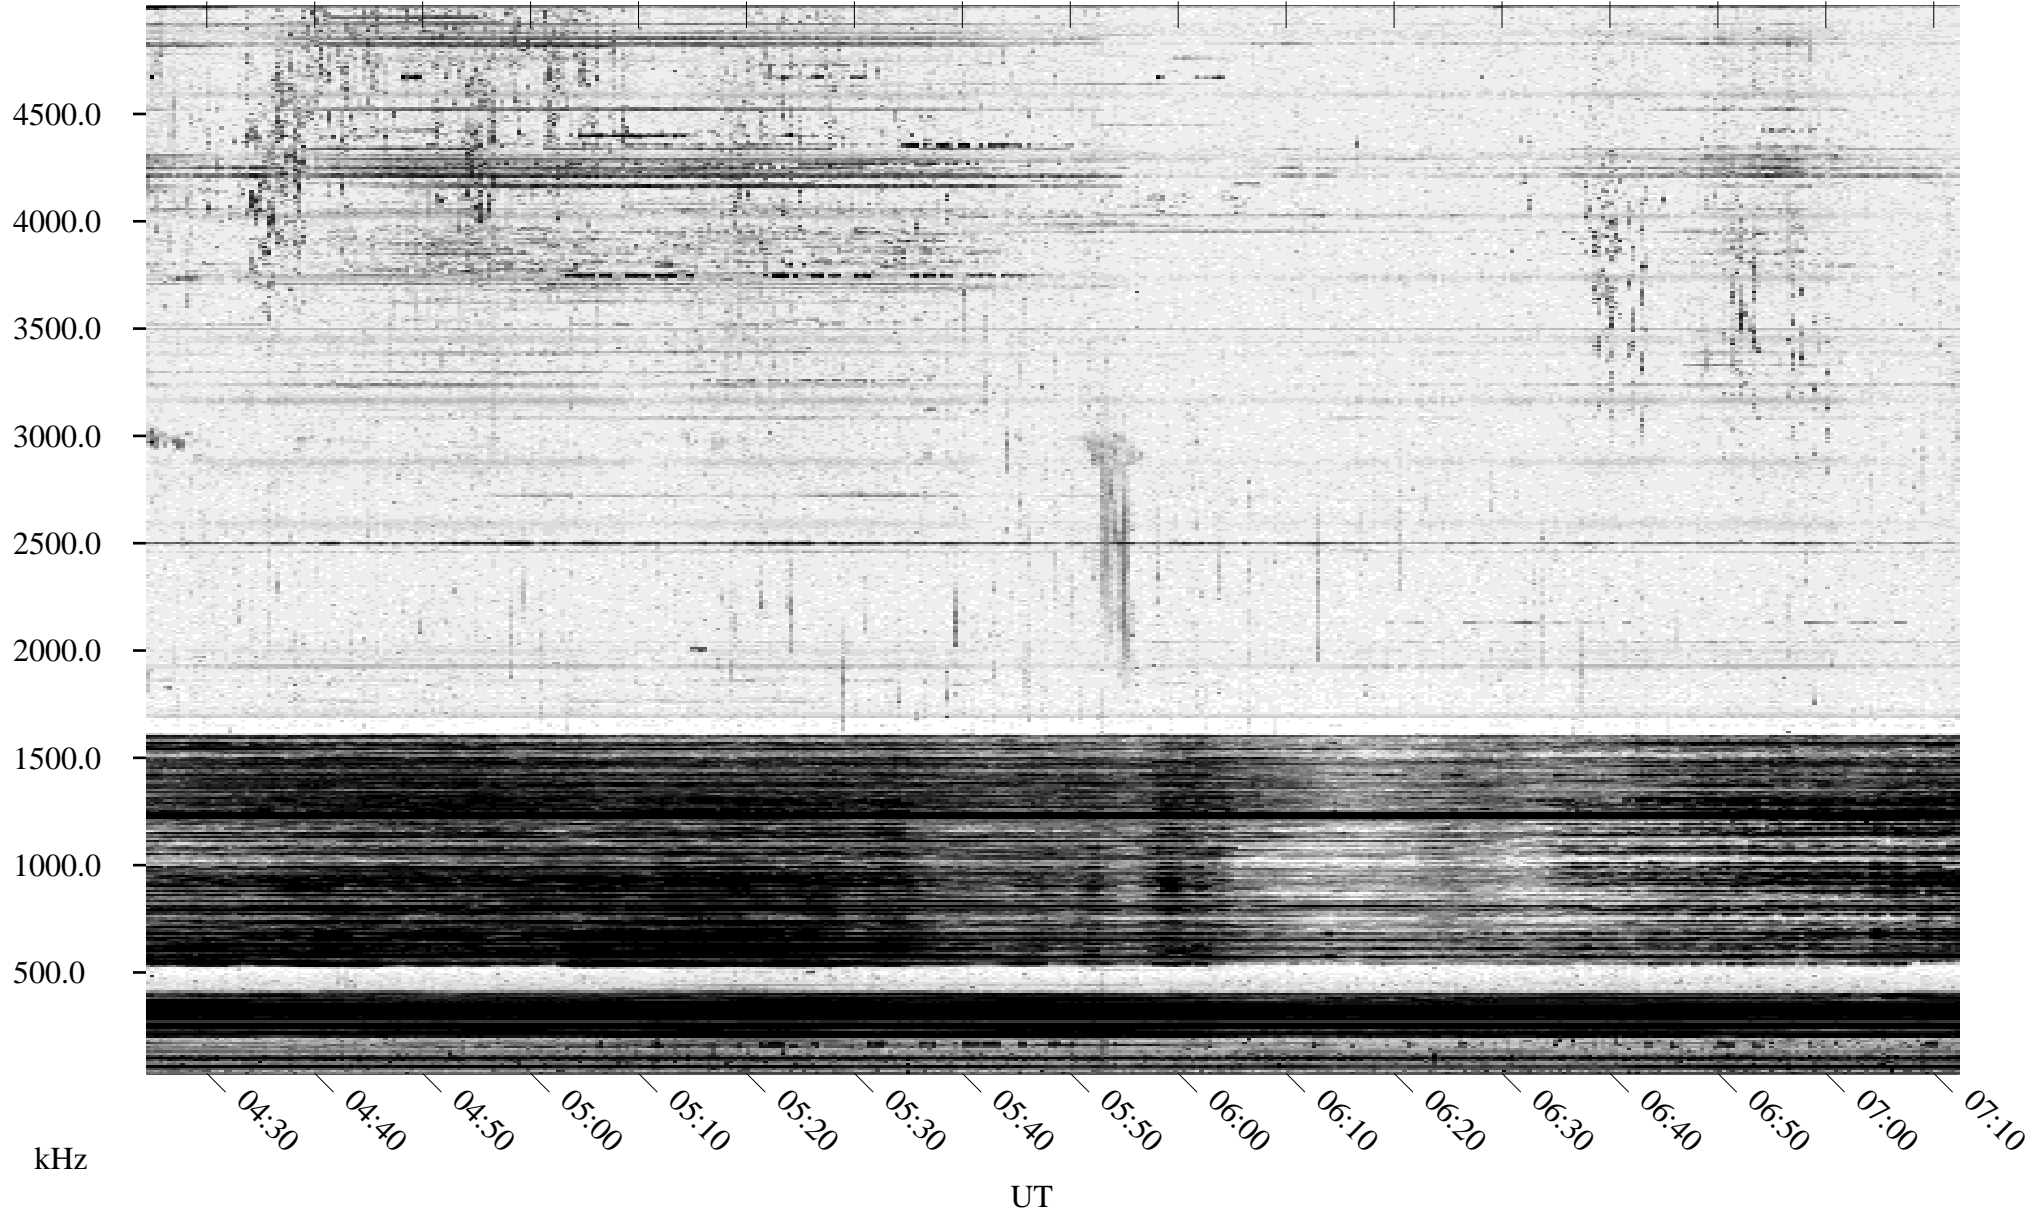

03/15/1995 Churchill, Manitoba

Linear Scale Black = 161 White = 15

ch95074l.r00m max_12

Page 1

03/15/1995 Churchill, Manitoba

Linear Scale Black = 161 White = 15

ch95074l.r00m max_12

Page 2

03/16/1995 Churchill, Manitoba

Linear Scale Black = 161 White = 15

ch95074l.r00m max_12

Page 3

03/16/1995 Churchill, Manitoba

Linear Scale Black = 161 White = 15

ch95074l.r00m max_12

Page 4

03/16/1995 Churchill, Manitoba

Linear Scale Black = 161 White = 15

ch95074l.r00m max_12

Page 5

03/16/1995 Churchill, Manitoba

Linear Scale Black = 161 White = 15

ch95074l.r00m max_12

Page 6

03/16/1995 Churchill, Manitoba

Linear Scale Black = 161 White = 15

ch95074l.r00m max_12

Page 7

03/16/1995 Churchill, Manitoba

Linear Scale Black = 161 White = 15

ch95074l.r00m max_12