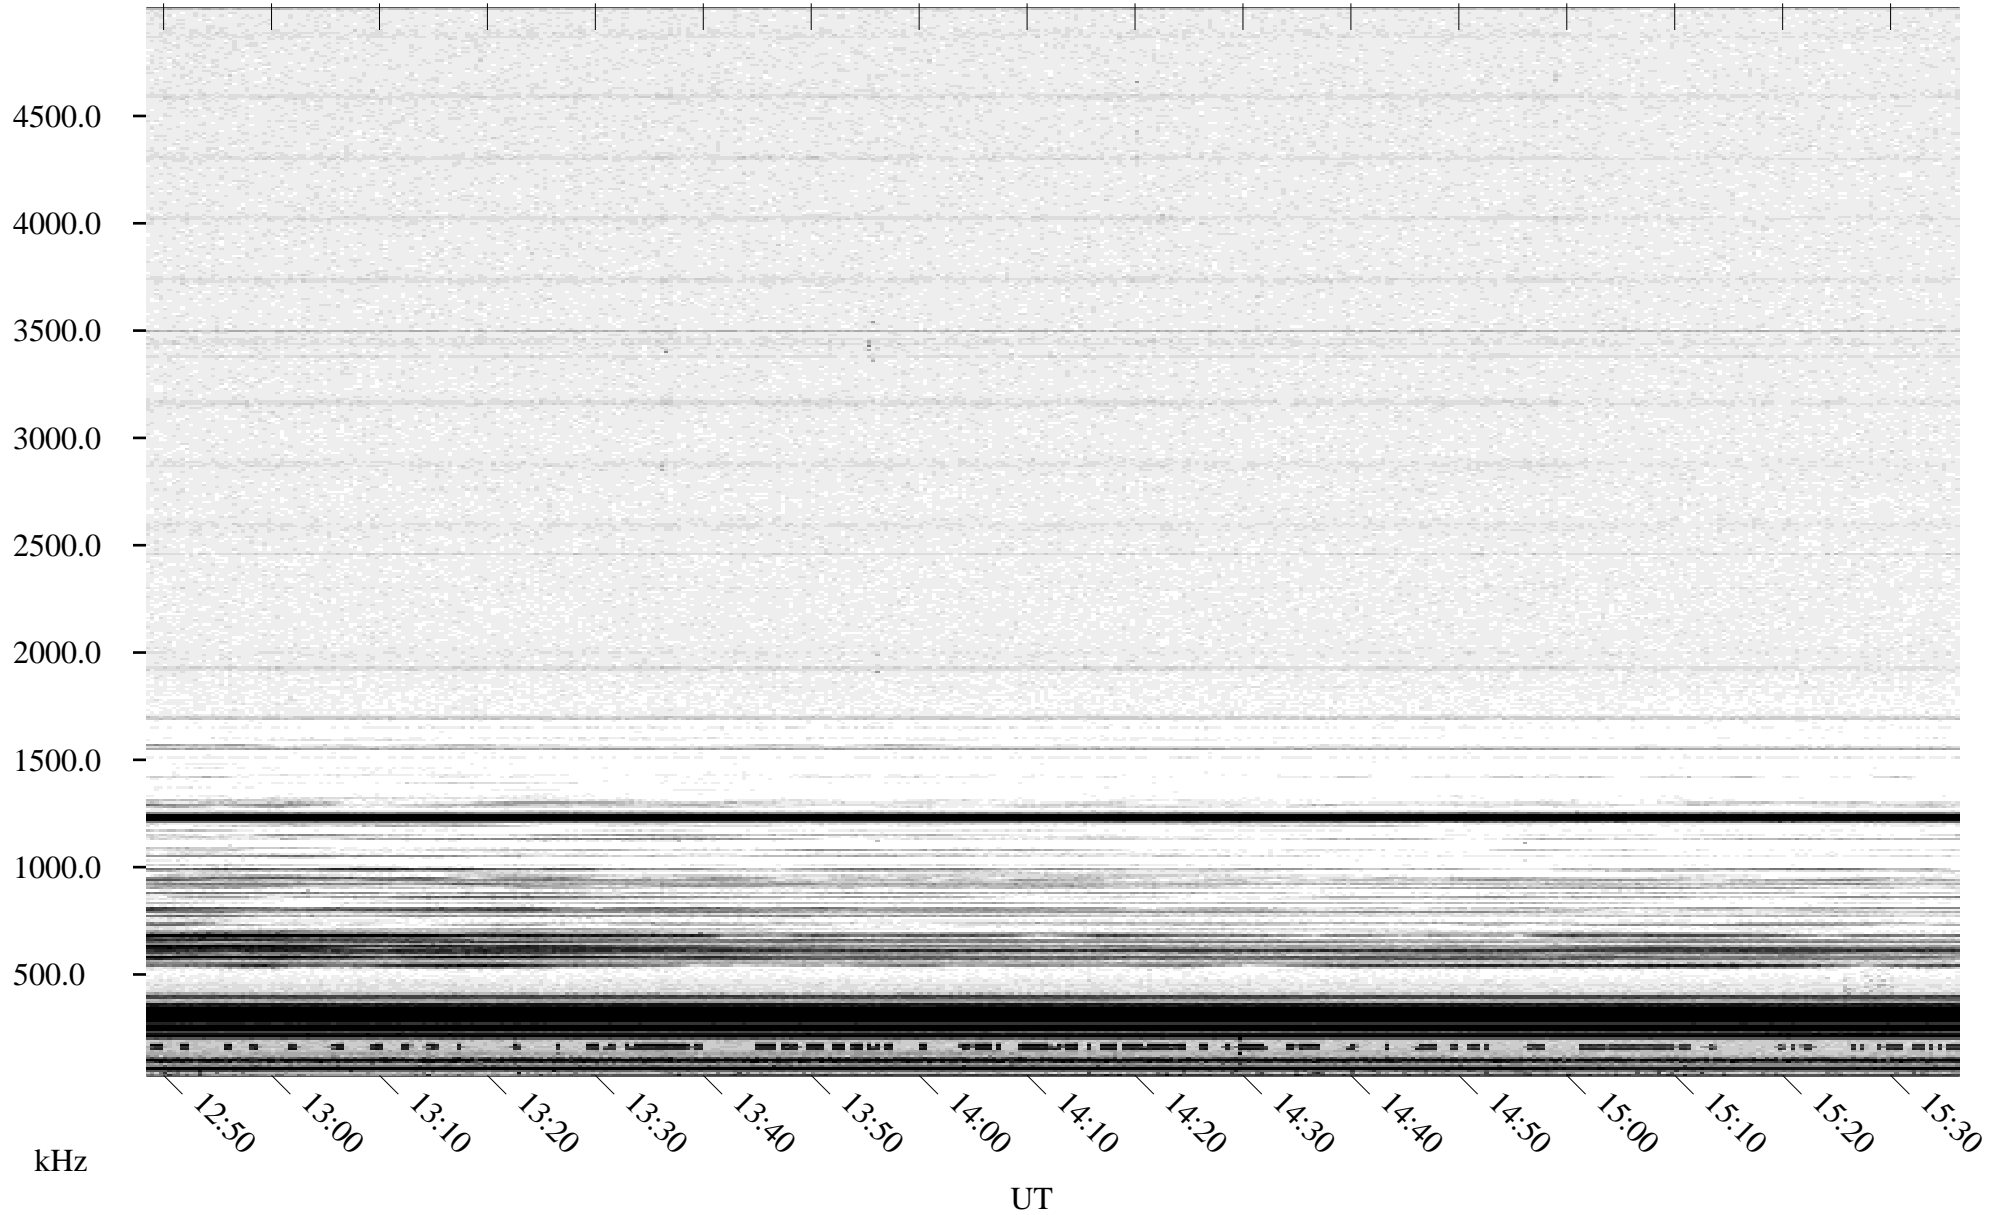

03/15/1995 Churchill, Manitoba

Linear Scale Black = 161 White = 15

ch95074l.r00m max_12

Page 1

03/15/1995 Churchill, Manitoba

Linear Scale Black = 161 White = 15

ch95074l.r00m max_12

Page 2

03/16/1995 Churchill, Manitoba

Linear Scale Black = 161 White = 15

ch95074l.r00m max_12

Page 3

03/16/1995 Churchill, Manitoba

Linear Scale Black = 161 White = 15

ch95074l.r00m max_12

Page 4

03/16/1995 Churchill, Manitoba

Linear Scale Black = 161 White = 15

ch95074l.r00m max_12

Page 5

03/16/1995 Churchill, Manitoba

Linear Scale Black = 161 White = 15

ch95074l.r00m max_12

Page 6

03/16/1995 Churchill, Manitoba

Linear Scale Black = 161 White = 15

ch95074l.r00m max_12

Page 7

03/16/1995 Churchill, Manitoba

Linear Scale Black = 161 White = 15

ch95074l.r00m max_12