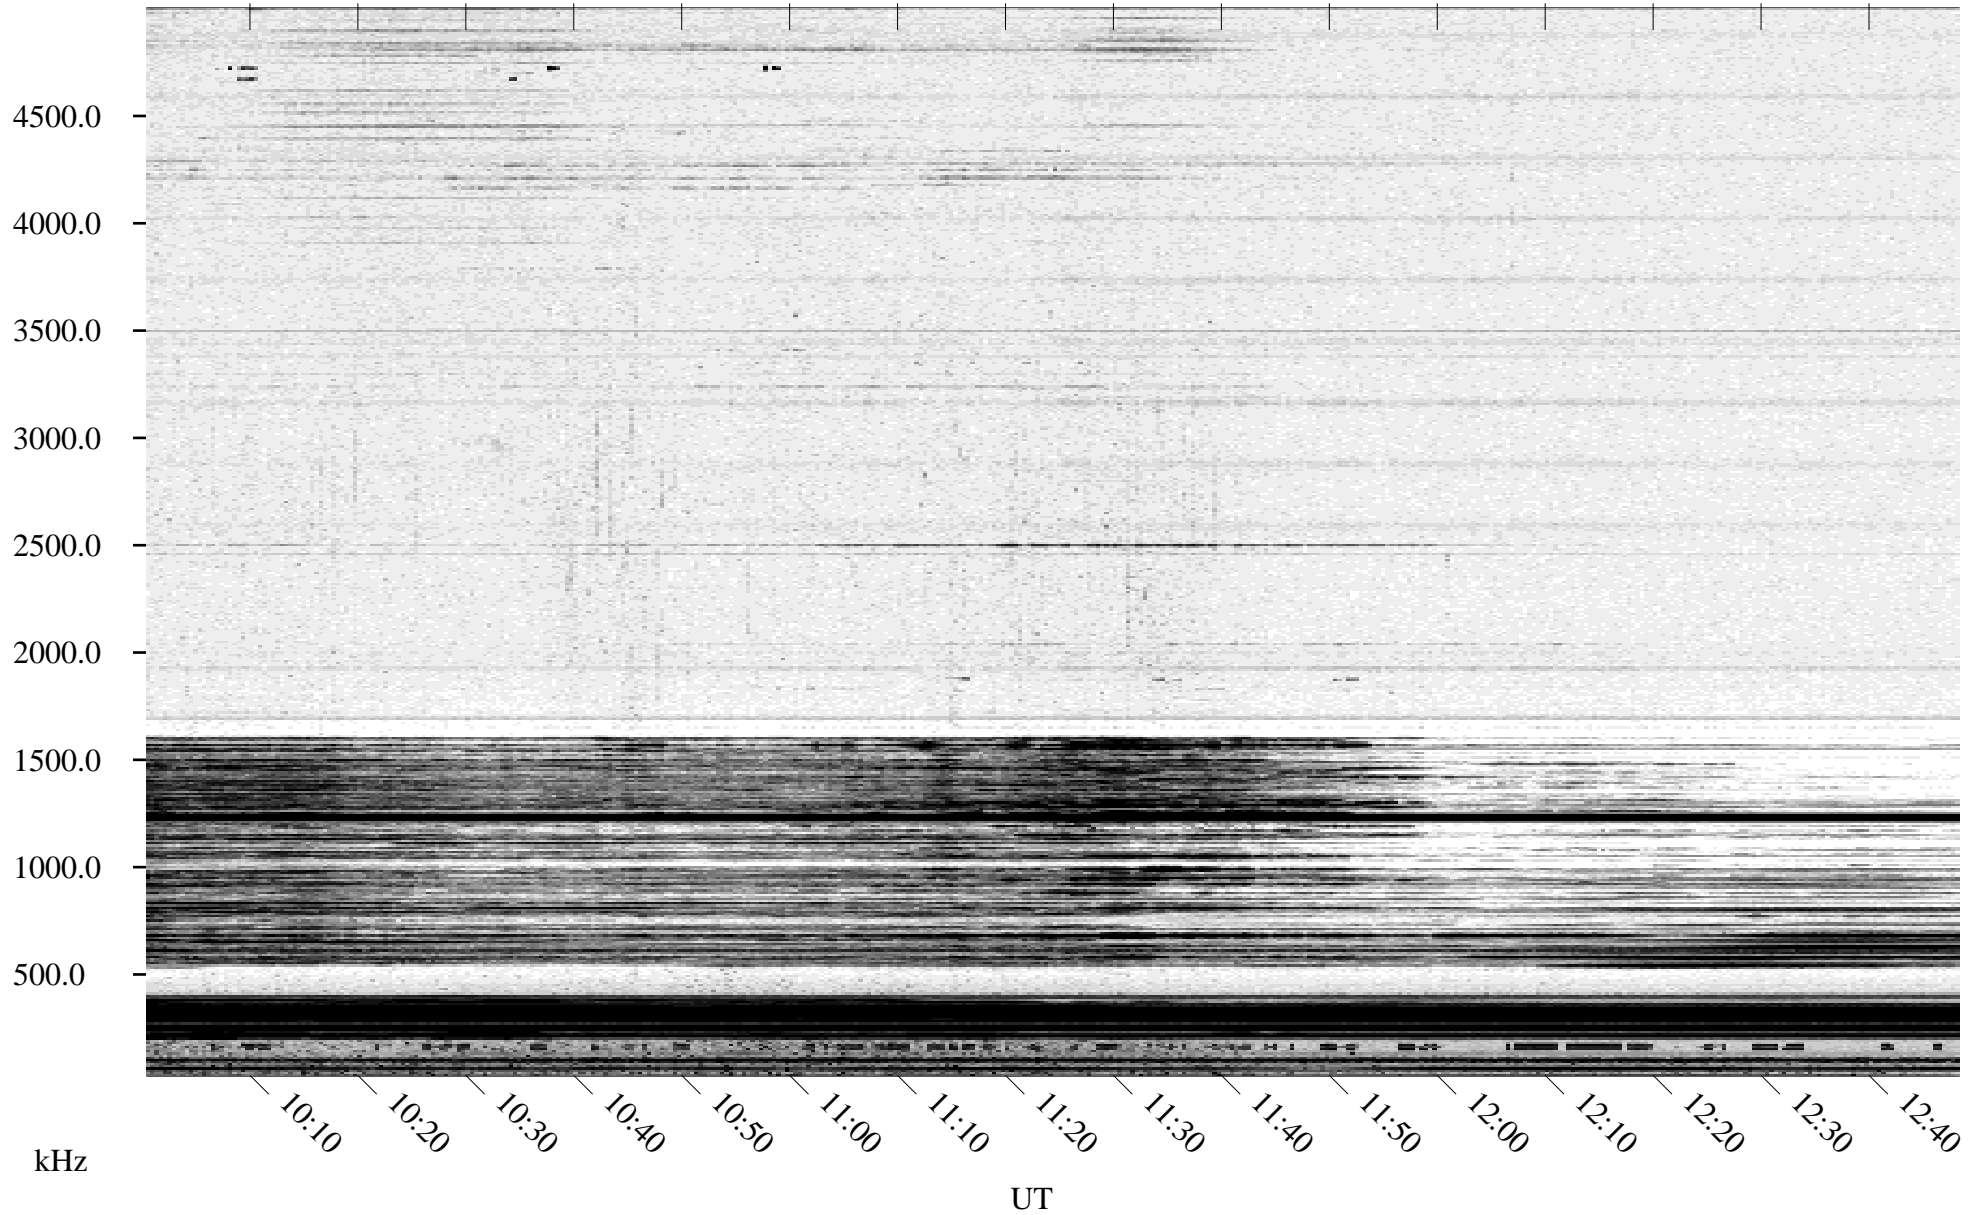

03/15/1995 Churchill, Manitoba

Linear Scale Black = 161 White = 15

ch95074l.r00m max_12

Page 1

03/15/1995 Churchill, Manitoba

Linear Scale Black = 161 White = 15

ch95074l.r00m max_12

Page 2

03/16/1995 Churchill, Manitoba

Linear Scale Black = 161 White = 15

ch95074l.r00m max_12

Page 3

03/16/1995 Churchill, Manitoba

Linear Scale Black = 161 White = 15

ch95074l.r00m max_12

Page 4

03/16/1995 Churchill, Manitoba

Linear Scale Black = 161 White = 15

ch95074l.r00m max_12

Page 5

03/16/1995 Churchill, Manitoba

Linear Scale Black = 161 White = 15

ch95074l.r00m max_12

Page 6

03/16/1995 Churchill, Manitoba

Linear Scale Black = 161 White = 15

ch95074l.r00m max_12

Page 7

03/16/1995 Churchill, Manitoba

Linear Scale Black = 161 White = 15

ch95074l.r00m max_12