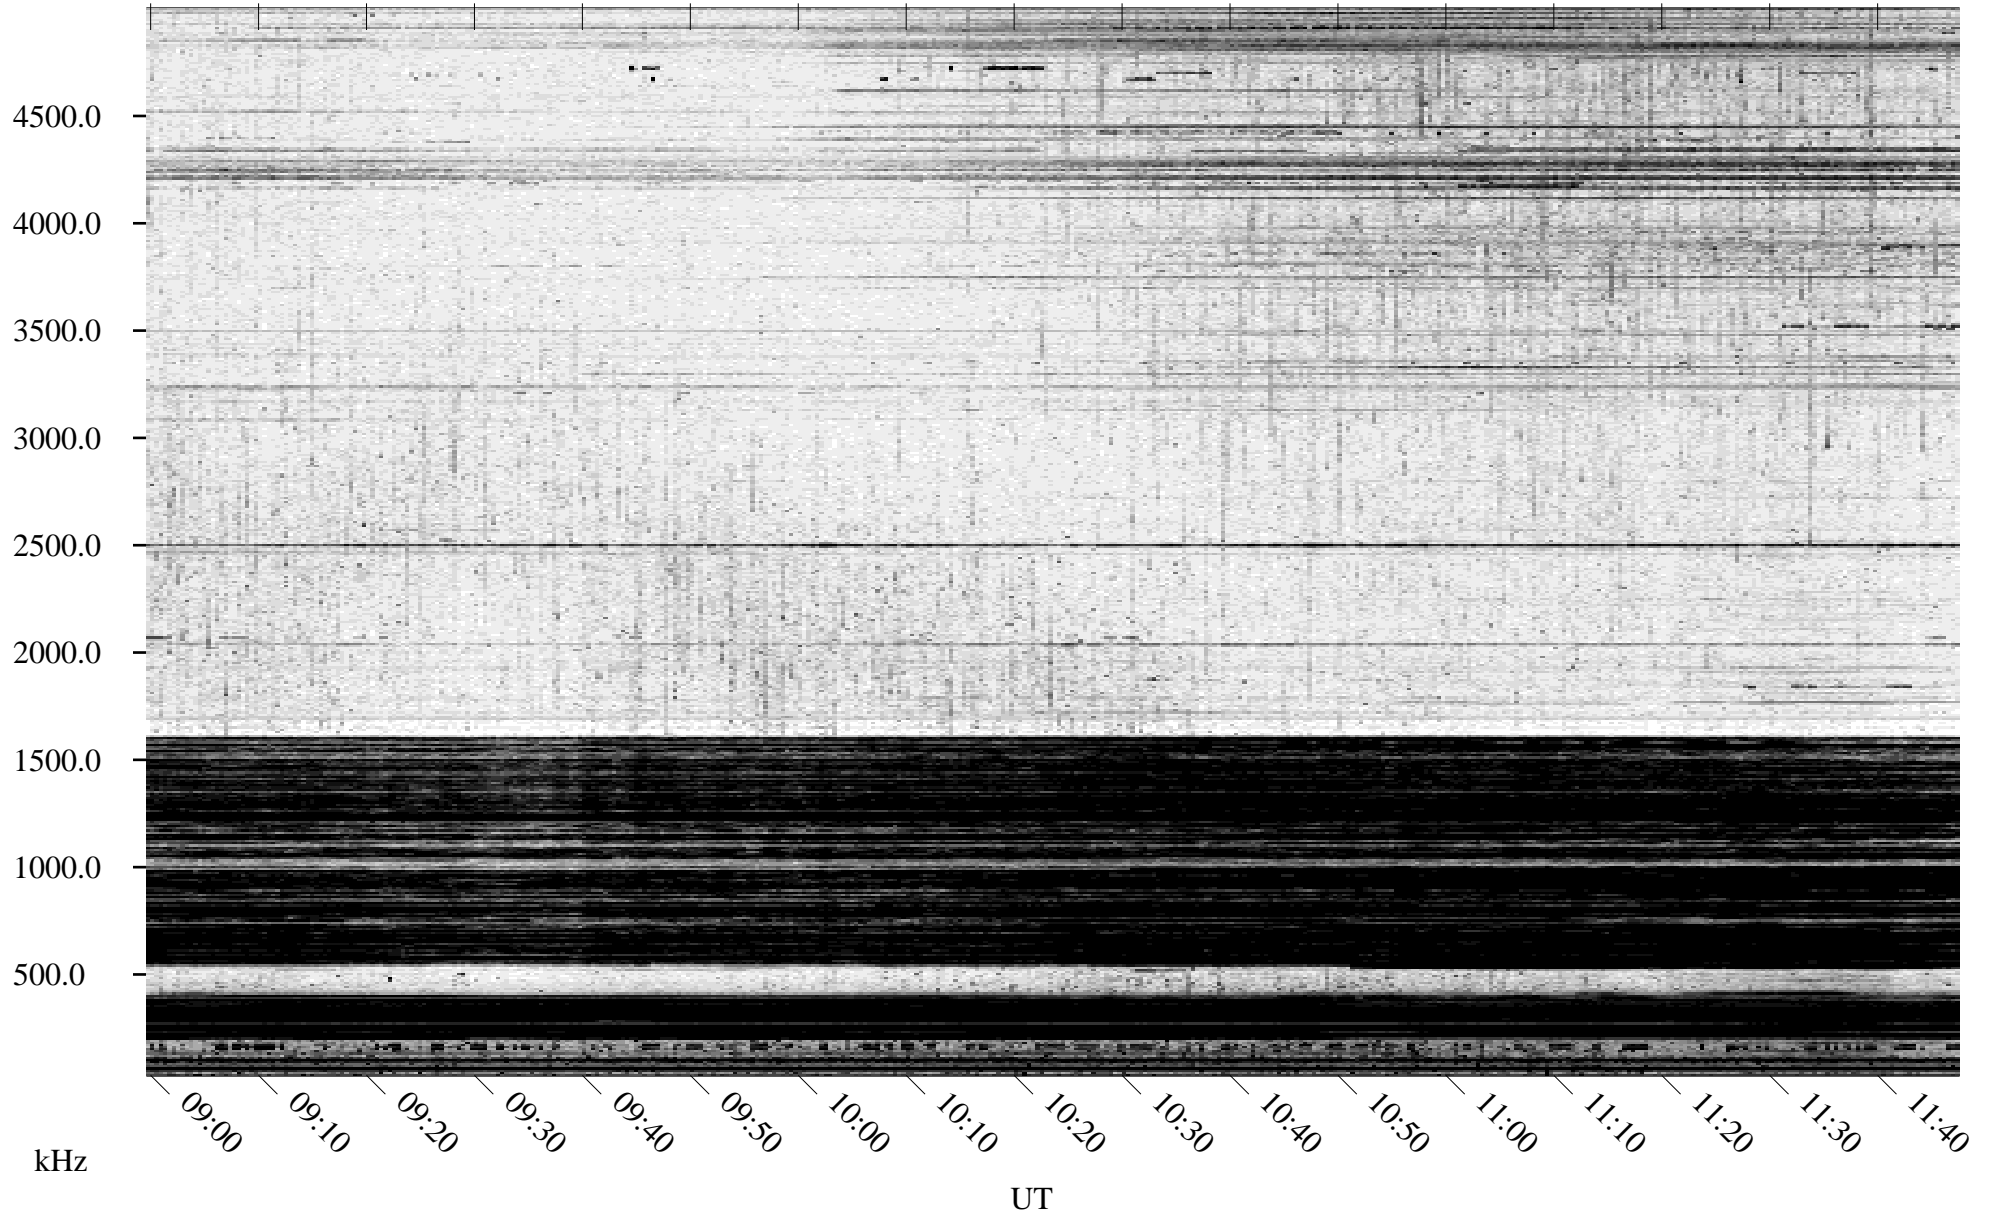

03/16/1995 Churchill, Manitoba

Linear Scale Black = 161 White = 15

ch950751.r01m max_12

Page 1

03/17/1995 Churchill, Manitoba

Linear Scale Black = 161 White = 15

ch950751.r01m max_12

Page 2

03/17/1995 Churchill, Manitoba

Linear Scale Black = 161 White = 15

ch950751.r01m max_12

Page 3

03/17/1995 Churchill, Manitoba

Linear Scale Black = 161 White = 15

ch950751.r01m max_12

Page 4

03/17/1995 Churchill, Manitoba

Linear Scale Black = 161 White = 15

ch950751.r01m max_12

Page 5

03/17/1995 Churchill, Manitoba

Linear Scale Black = 161 White = 15

ch950751.r01m max_12

Page 6

03/17/1995 Churchill, Manitoba

Linear Scale Black = 161 White = 15

ch950751l.r01m max_12

Page 7