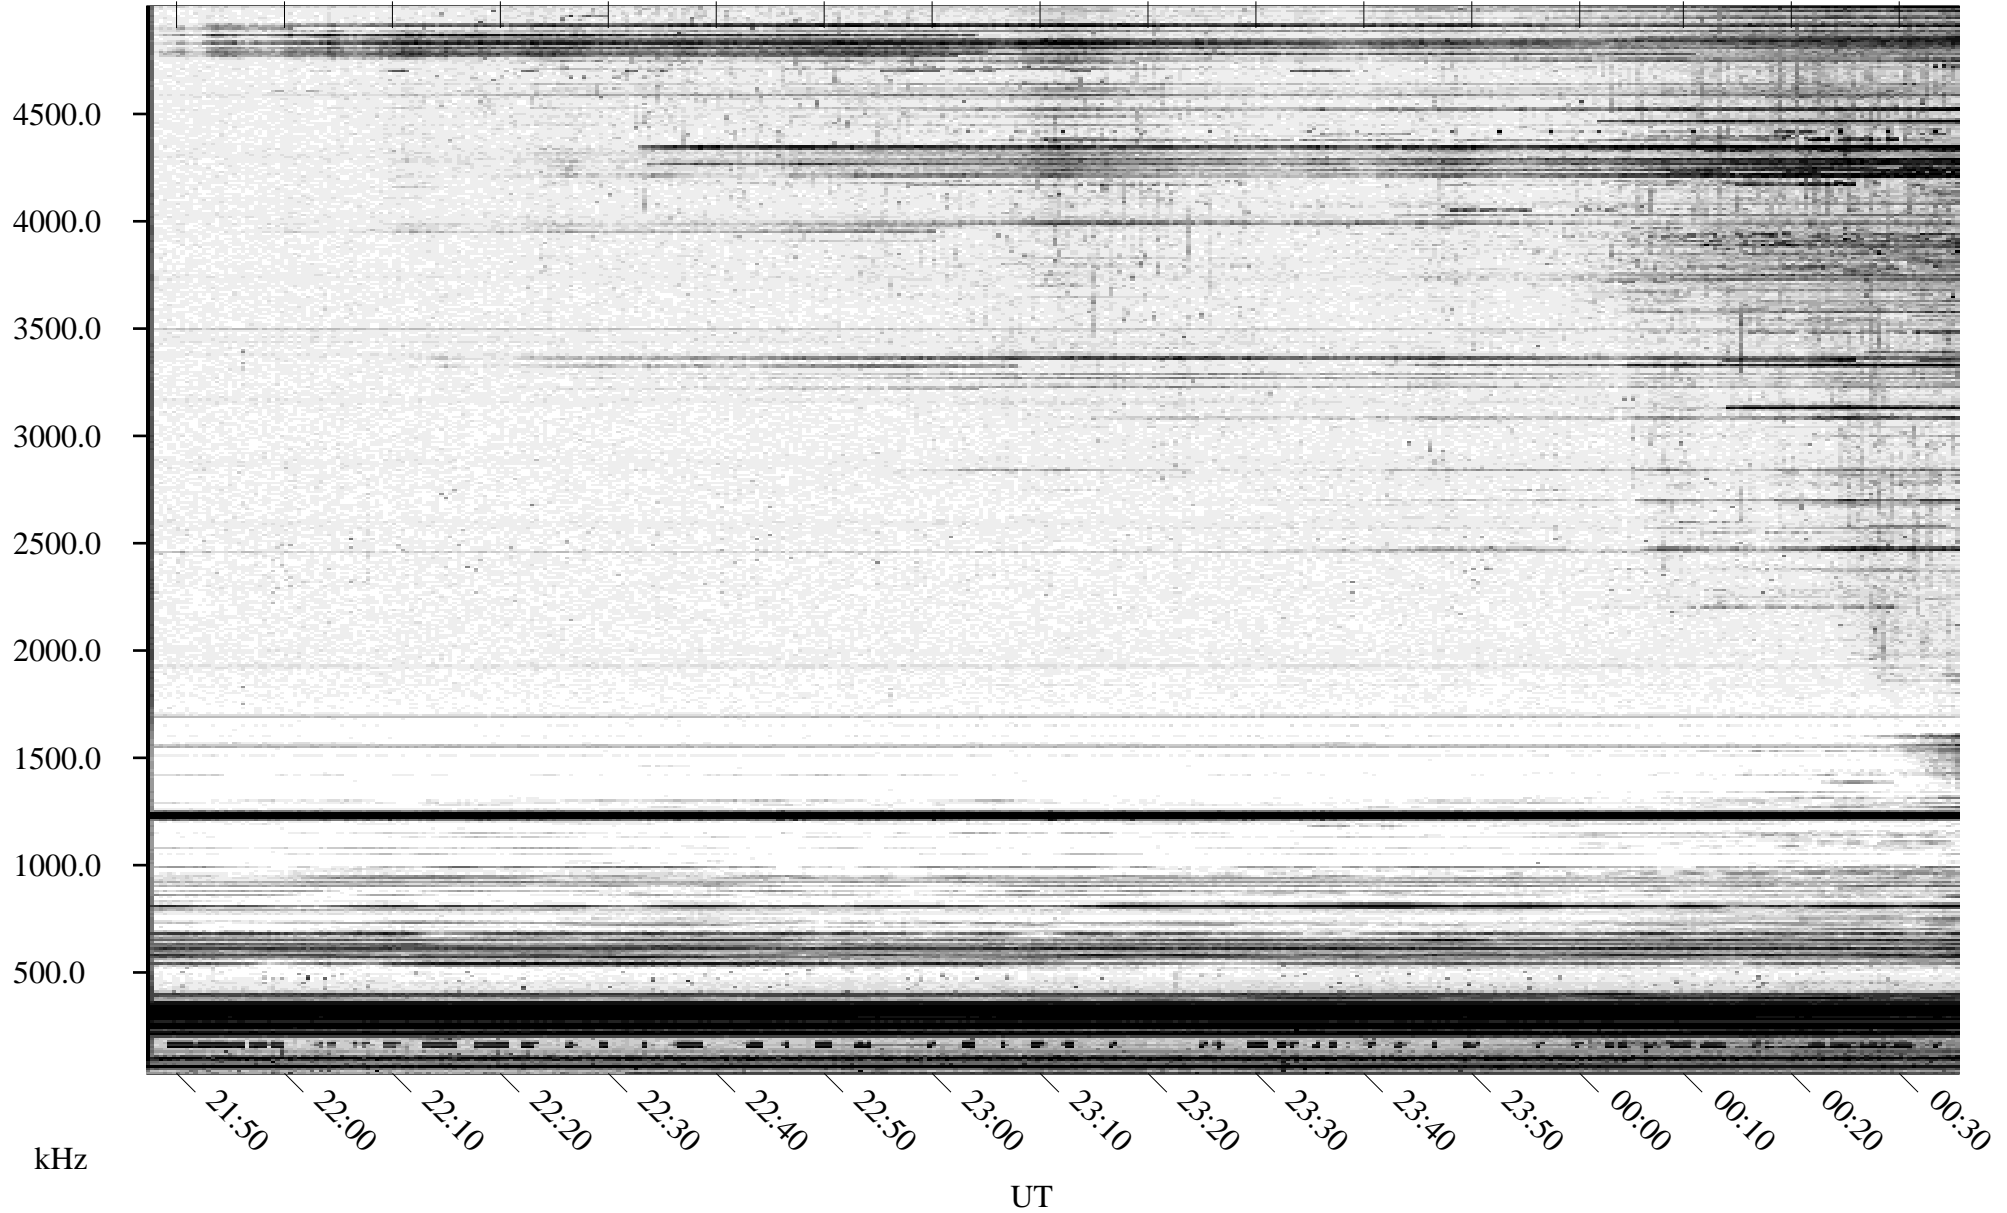

03/16/1995 Churchill, Manitoba

Linear Scale Black = 161 White = 15

ch950751.r01m max_12

Page 1

03/17/1995 Churchill, Manitoba

Linear Scale Black = 161 White = 15

ch950751.r01m max_12

Page 2

03/17/1995 Churchill, Manitoba

Linear Scale Black = 161 White = 15

ch950751.r01m max_12

Page 3

03/17/1995 Churchill, Manitoba

Linear Scale Black = 161 White = 15

ch950751.r01m max_12

Page 4

03/17/1995 Churchill, Manitoba

Linear Scale Black = 161 White = 15

ch950751.r01m max_12

Page 5

03/17/1995 Churchill, Manitoba

Linear Scale Black = 161 White = 15

ch950751.r01m max_12

Page 6

03/17/1995 Churchill, Manitoba

Linear Scale Black = 161 White = 15

ch950751l.r01m max_12

Page 7