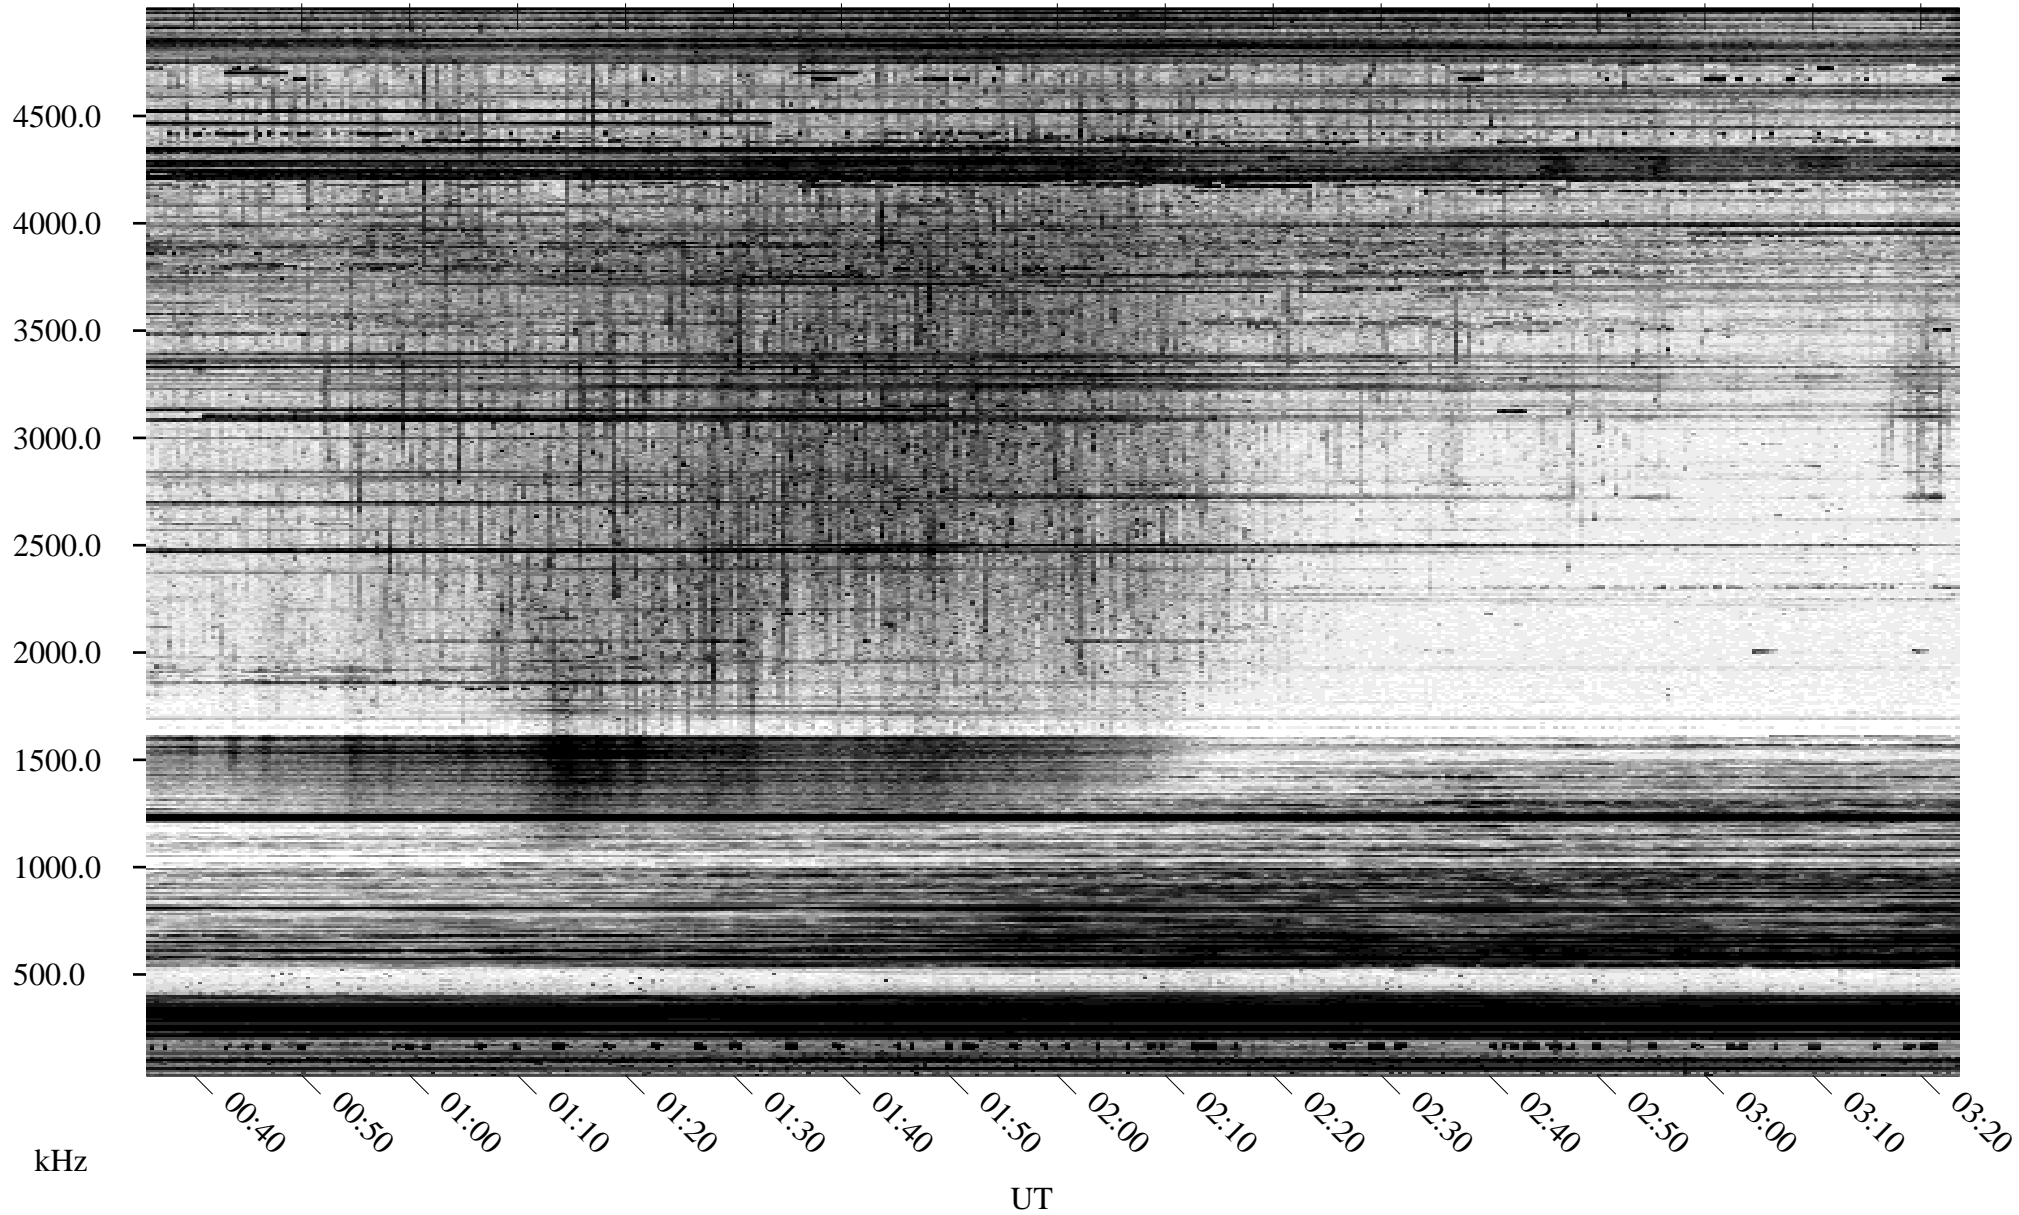

03/16/1995 Churchill, Manitoba

Linear Scale Black = 161 White = 15

ch950751.r01m max_12

Page 1

03/17/1995 Churchill, Manitoba

Linear Scale Black = 161 White = 15

ch950751.r01m max_12

Page 2

03/17/1995 Churchill, Manitoba

Linear Scale Black = 161 White = 15

ch950751.r01m max_12

Page 3

03/17/1995 Churchill, Manitoba

Linear Scale Black = 161 White = 15

ch950751.r01m max_12

Page 4

03/17/1995 Churchill, Manitoba

Linear Scale Black = 161 White = 15

ch950751.r01m max_12

Page 5

03/17/1995 Churchill, Manitoba

Linear Scale Black = 161 White = 15

ch950751.r01m max_12

Page 6

03/17/1995 Churchill, Manitoba

Linear Scale Black = 161 White = 15

ch950751l.r01m max_12

Page 7