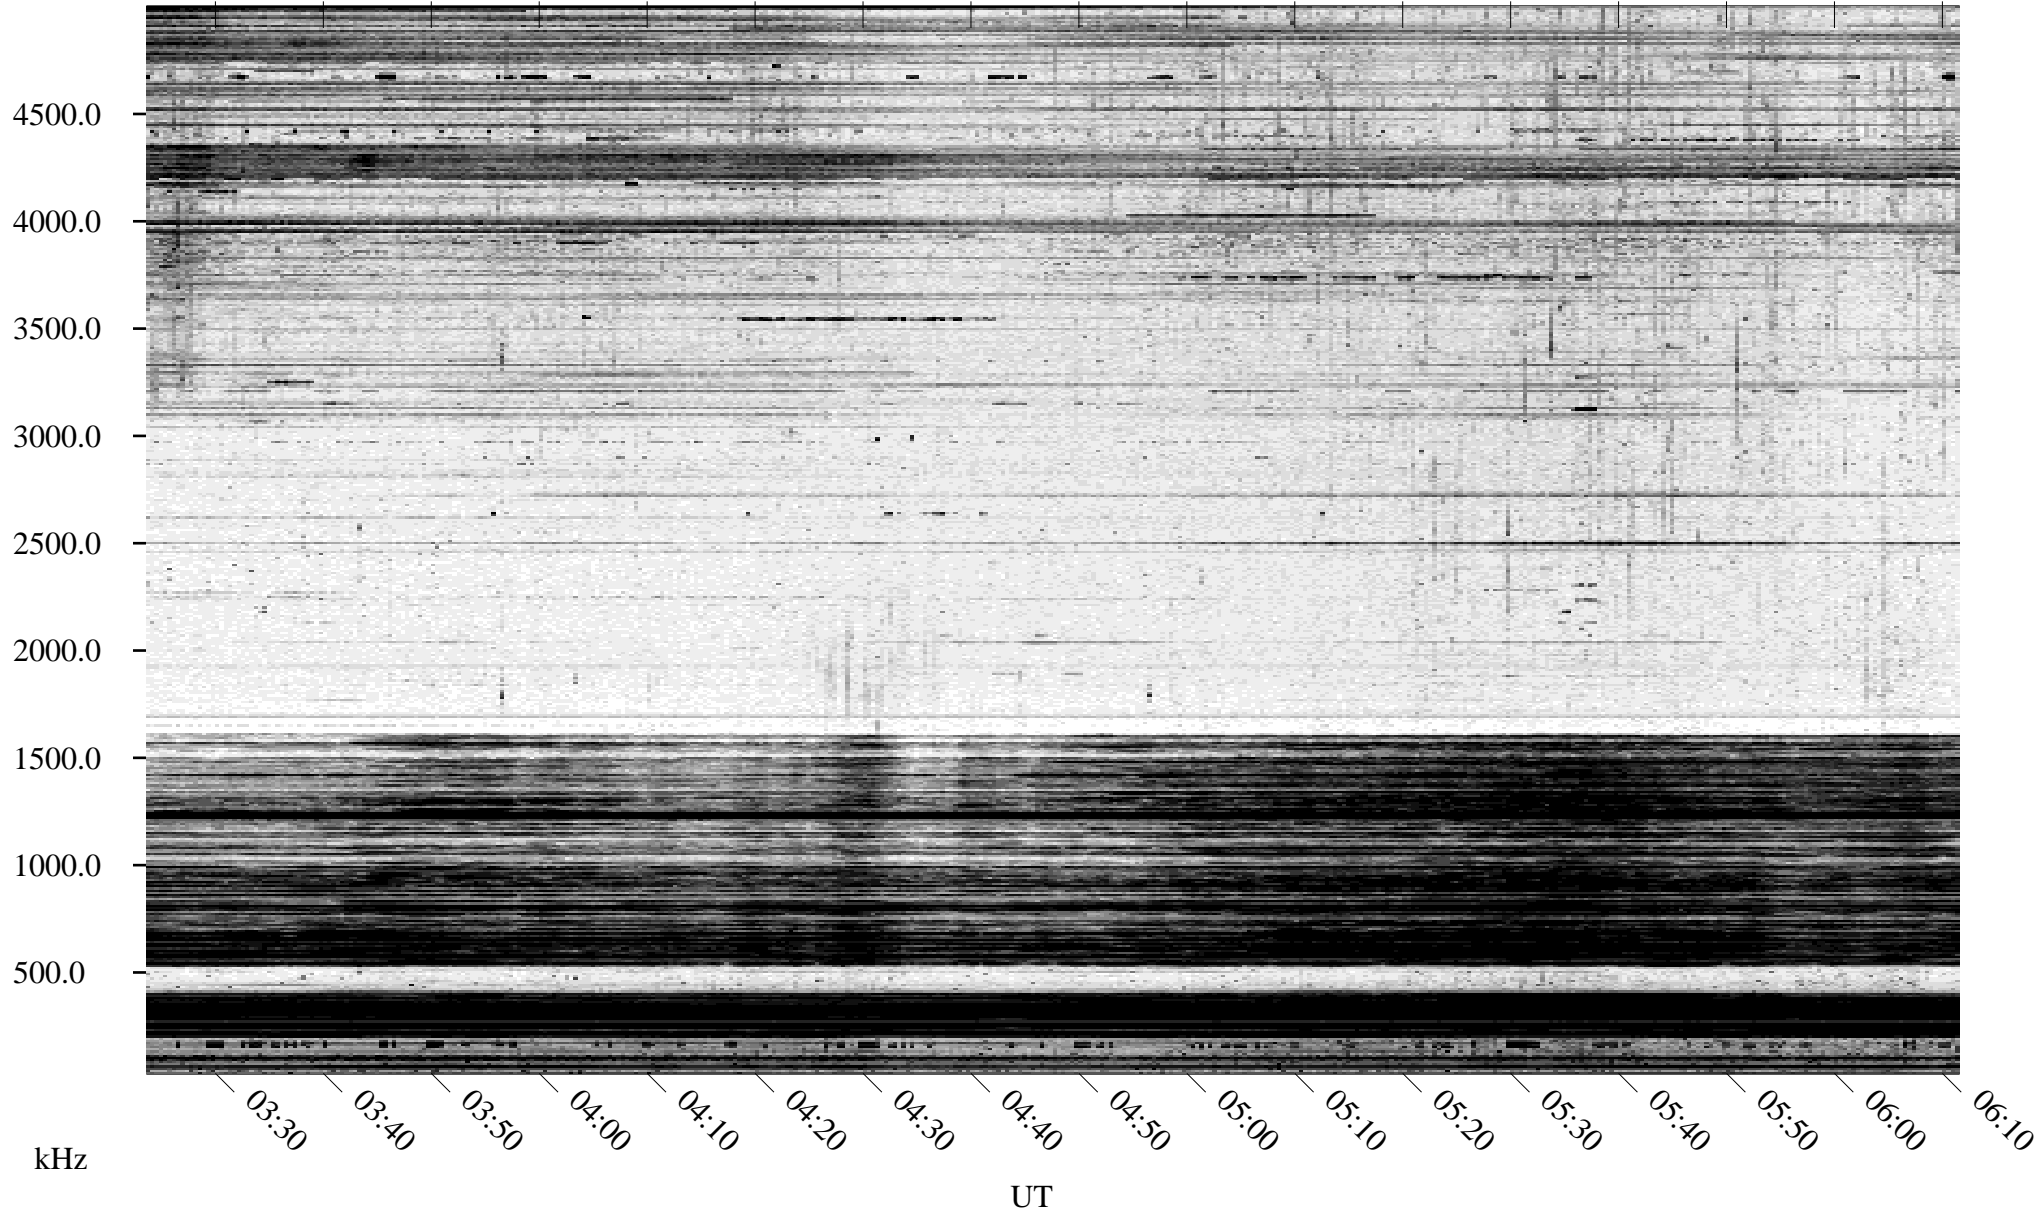

03/16/1995 Churchill, Manitoba

Linear Scale Black = 161 White = 15

ch950751.r01m max_12

Page 1

03/17/1995 Churchill, Manitoba

Linear Scale Black = 161 White = 15

ch950751.r01m max_12

Page 2

03/17/1995 Churchill, Manitoba

Linear Scale Black = 161 White = 15

ch950751.r01m max_12

Page 3

03/17/1995 Churchill, Manitoba

Linear Scale Black = 161 White = 15

ch950751.r01m max_12

Page 4

03/17/1995 Churchill, Manitoba

Linear Scale Black = 161 White = 15

ch950751.r01m max_12

Page 5

03/17/1995 Churchill, Manitoba

Linear Scale Black = 161 White = 15

ch950751.r01m max_12

Page 6

03/17/1995 Churchill, Manitoba

Linear Scale Black = 161 White = 15

ch950751l.r01m max_12

Page 7