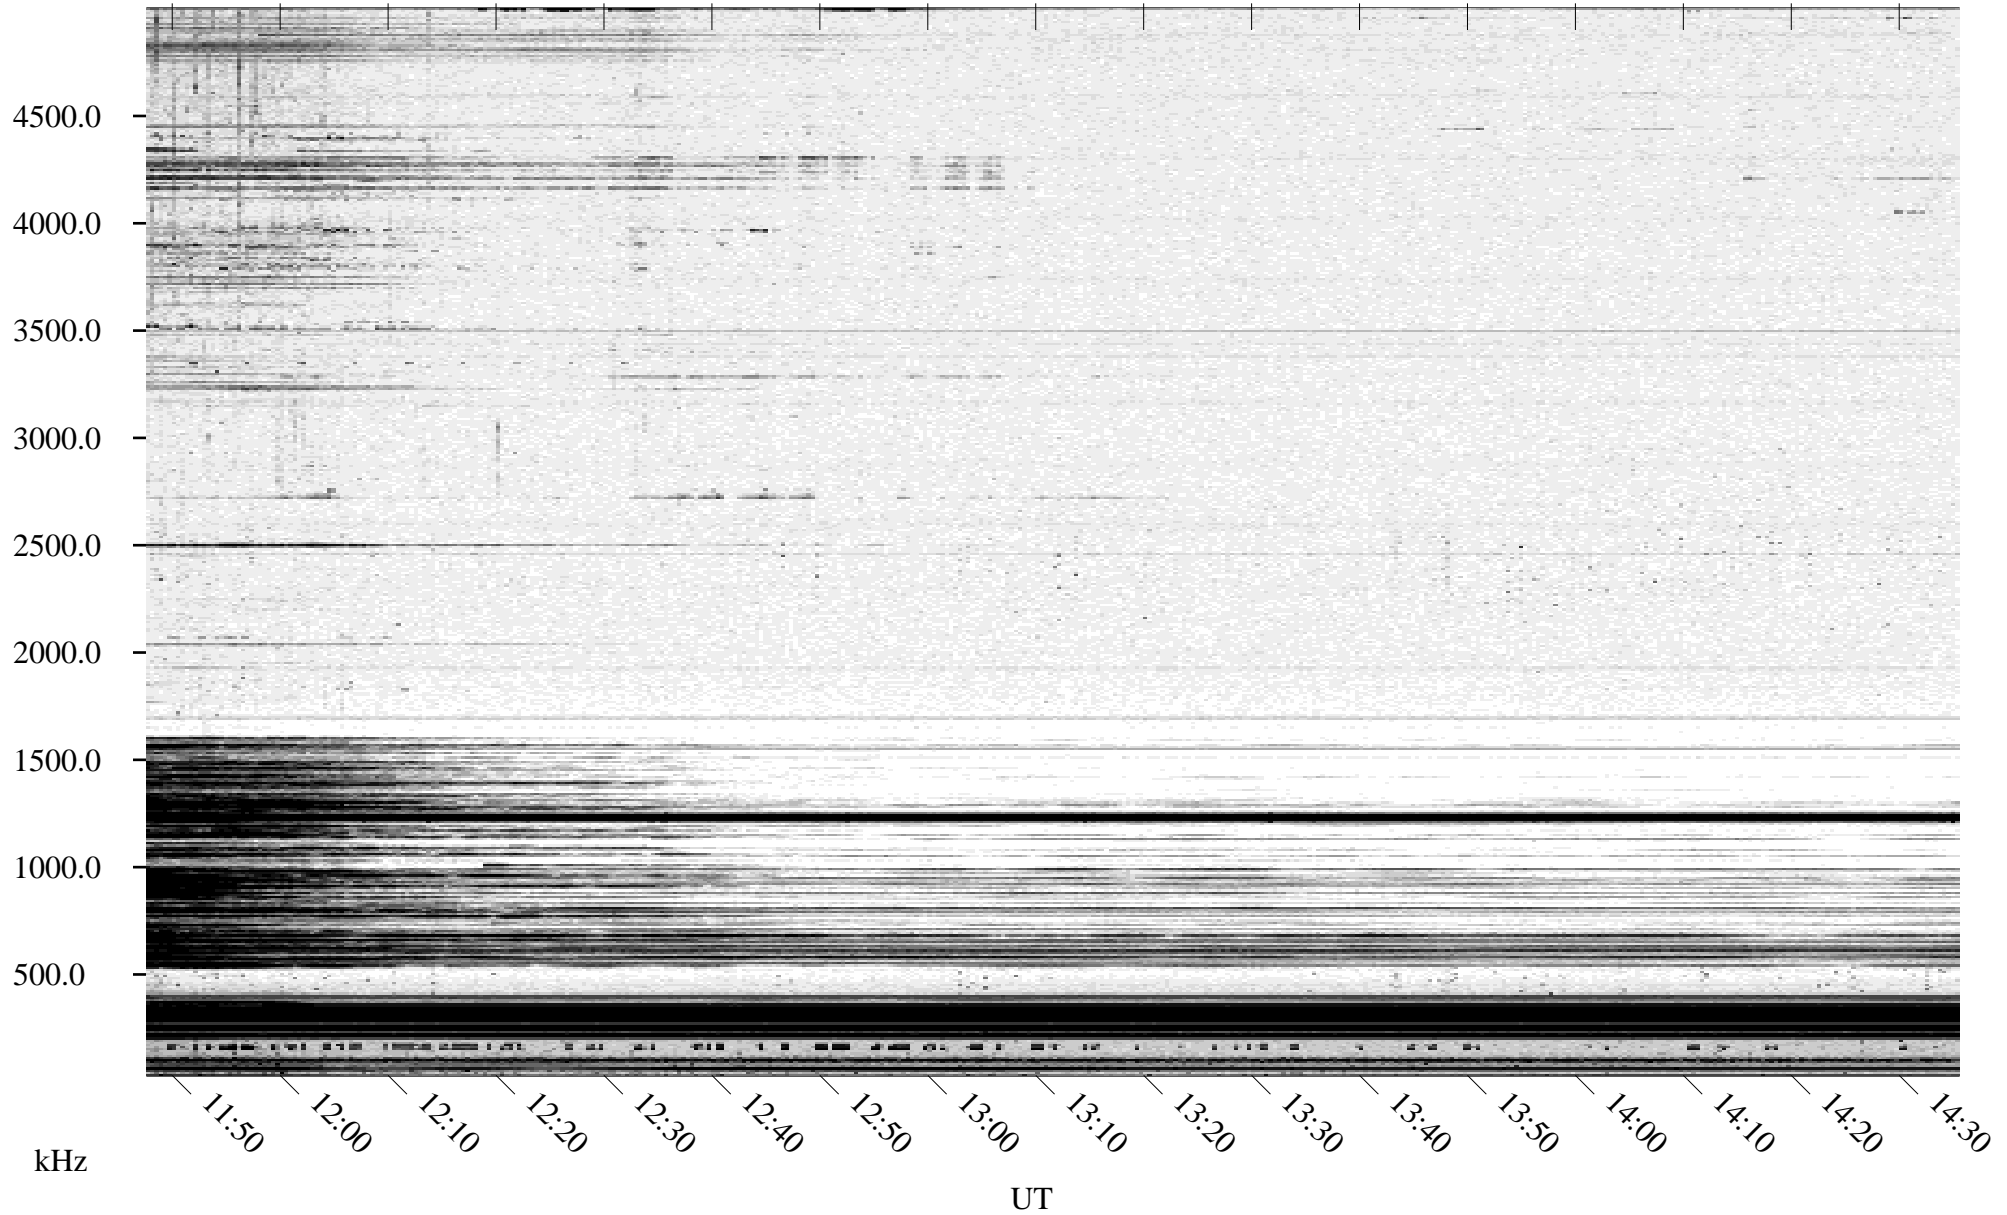

03/16/1995 Churchill, Manitoba

Linear Scale Black = 161 White = 15

ch950751.r01m max_12

Page 1

03/17/1995 Churchill, Manitoba

Linear Scale Black = 161 White = 15

ch950751.r01m max_12

Page 2

03/17/1995 Churchill, Manitoba

Linear Scale Black = 161 White = 15

ch950751.r01m max_12

Page 3

03/17/1995 Churchill, Manitoba

Linear Scale Black = 161 White = 15

ch950751.r01m max_12

Page 4

03/17/1995 Churchill, Manitoba

Linear Scale Black = 161 White = 15

ch950751.r01m max_12

Page 5

03/17/1995 Churchill, Manitoba

Linear Scale Black = 161 White = 15

ch950751.r01m max_12

Page 6

03/17/1995 Churchill, Manitoba

Linear Scale Black = 161 White = 15

ch950751l.r01m max_12

Page 7