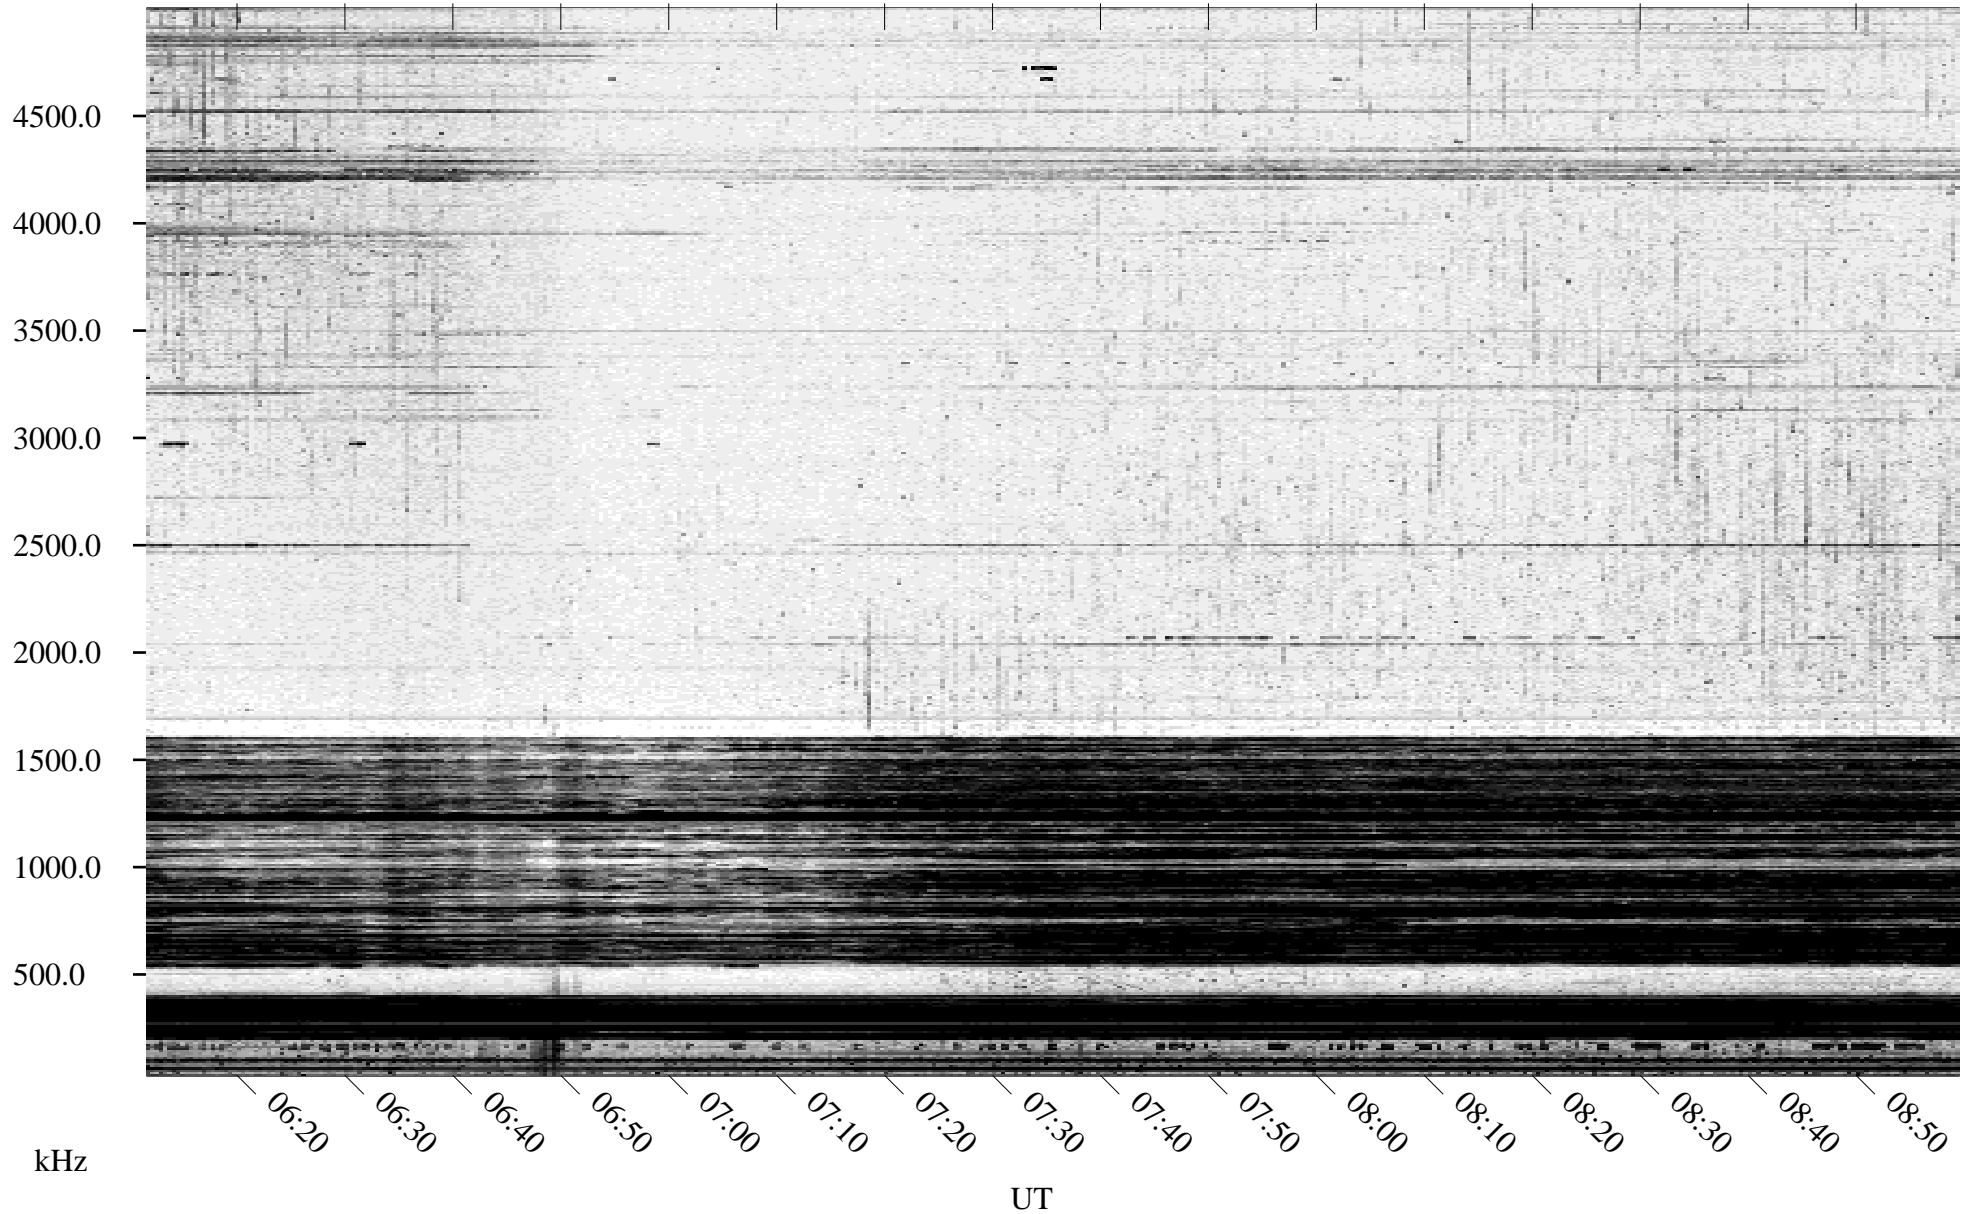

03/16/1995 Churchill, Manitoba

Linear Scale Black = 161 White = 15

ch950751.r01m max_12

Page 1

03/17/1995 Churchill, Manitoba

Linear Scale Black = 161 White = 15

ch950751.r01m max_12

Page 2

03/17/1995 Churchill, Manitoba

Linear Scale Black = 161 White = 15

ch950751.r01m max_12

Page 3

03/17/1995 Churchill, Manitoba

Linear Scale Black = 161 White = 15

ch950751.r01m max_12

Page 4

03/17/1995 Churchill, Manitoba

Linear Scale Black = 161 White = 15

ch950751.r01m max_12

Page 5

03/17/1995 Churchill, Manitoba

Linear Scale Black = 161 White = 15

ch950751.r01m max_12

Page 6

03/17/1995 Churchill, Manitoba

Linear Scale Black = 161 White = 15

ch950751l.r01m max_12

Page 7