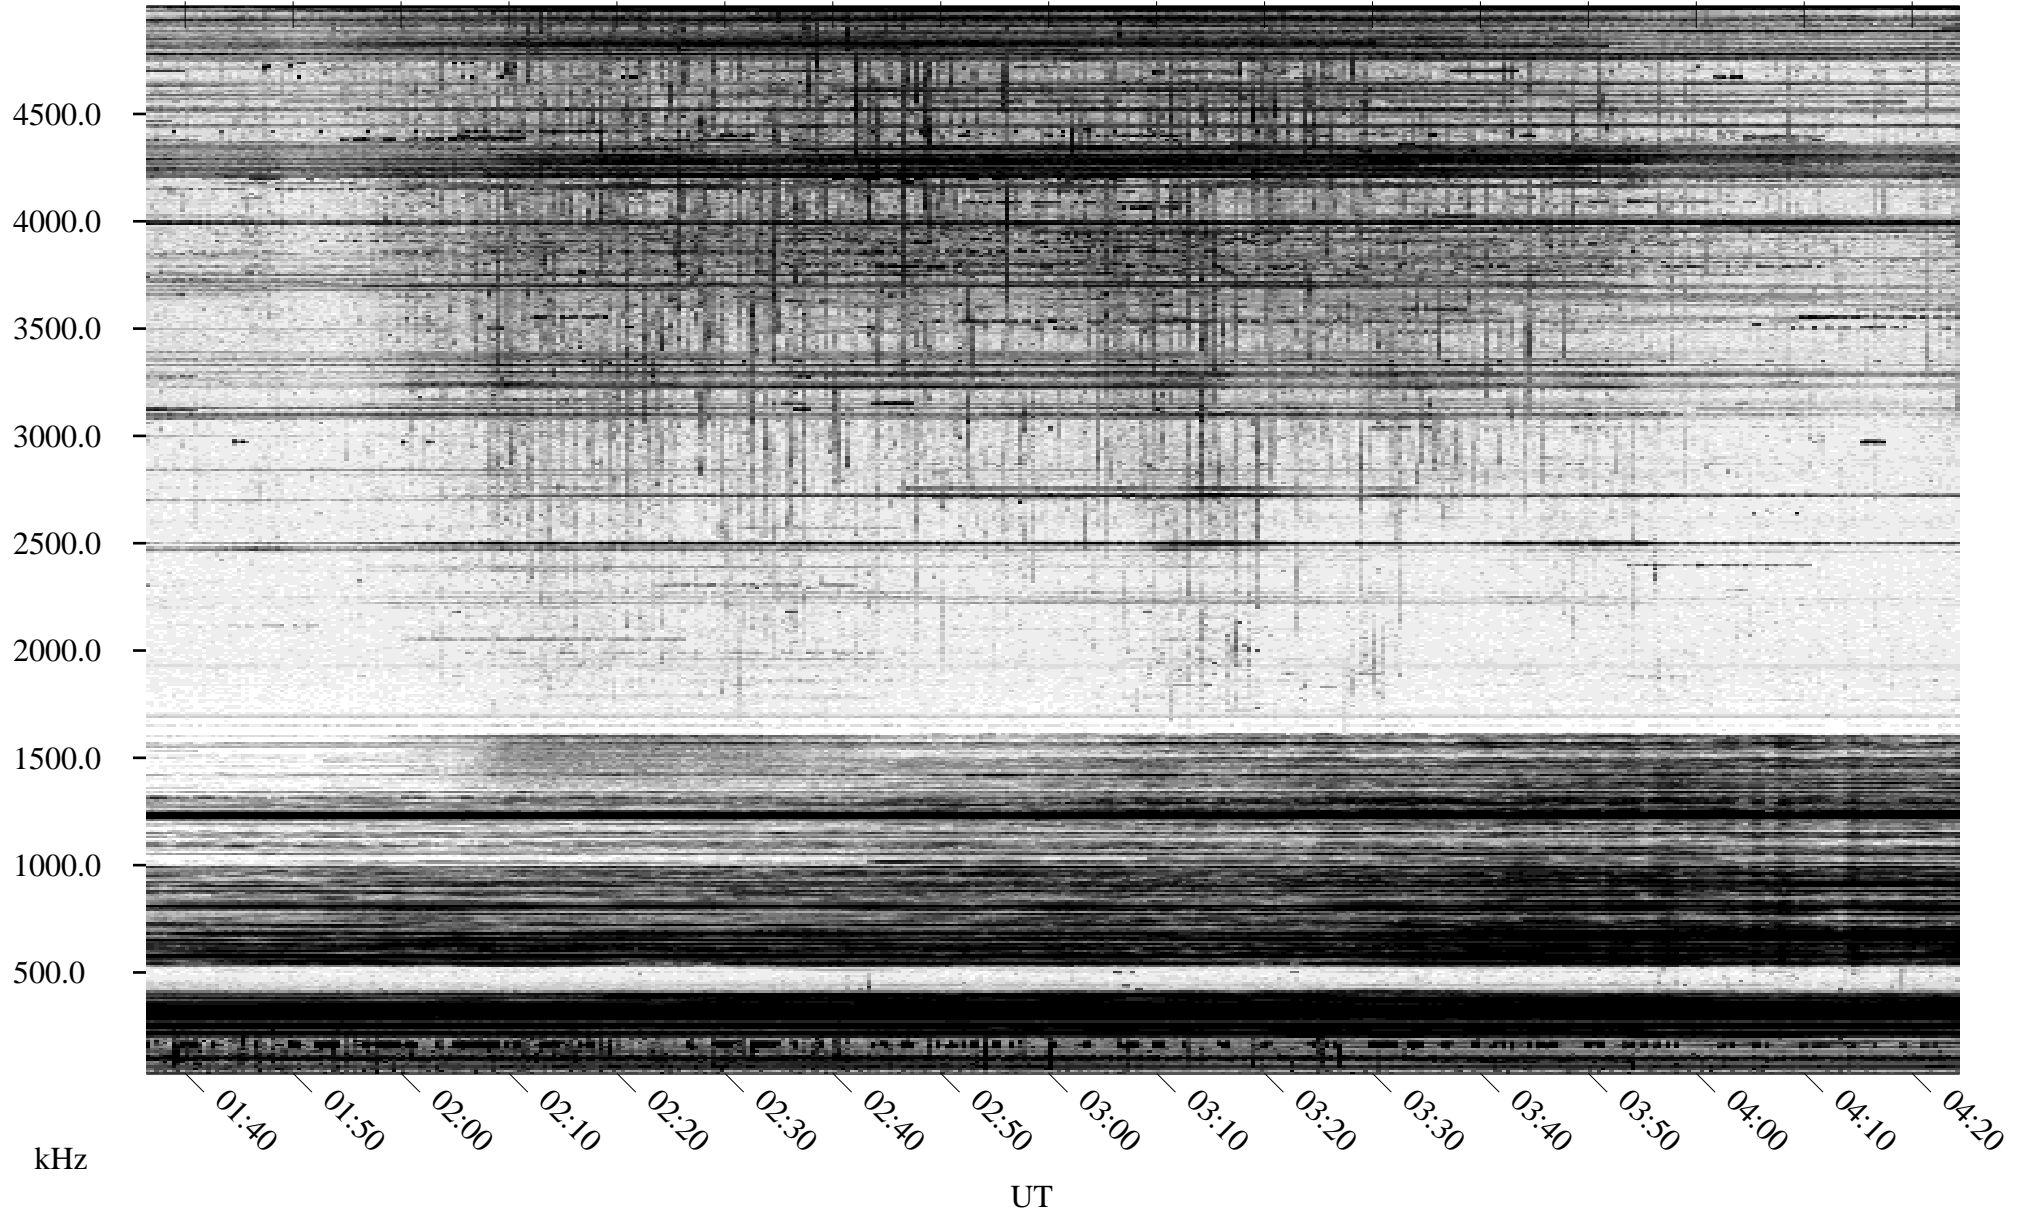

03/17/1995 Churchill, Manitoba

Linear Scale Black = 161 White = 15

ch95076l.r00m max_12

Page 1

03/17/1995 Churchill, Manitoba

Linear Scale Black = 161 White = 15

ch95076l.r00m max_12

Page 2

03/18/1995 Churchill, Manitoba

Linear Scale Black = 161 White = 15

ch95076l.r00m max_12

Page 3

03/18/1995 Churchill, Manitoba

Linear Scale Black = 161 White = 15

ch95076l.r00m max_12

Page 4

03/18/1995 Churchill, Manitoba

Linear Scale Black = 161 White = 15

ch95076l.r00m max_12

Page 5

03/18/1995 Churchill, Manitoba

Linear Scale Black = 161 White = 15

ch95076l.r00m max_12

Page 6

03/18/1995 Churchill, Manitoba

Linear Scale Black = 161 White = 15

ch95076l.r00m max_12

Page 7

03/18/1995 Churchill, Manitoba

Linear Scale Black = 161 White = 15

ch95076l.r00m max_12

Page 8