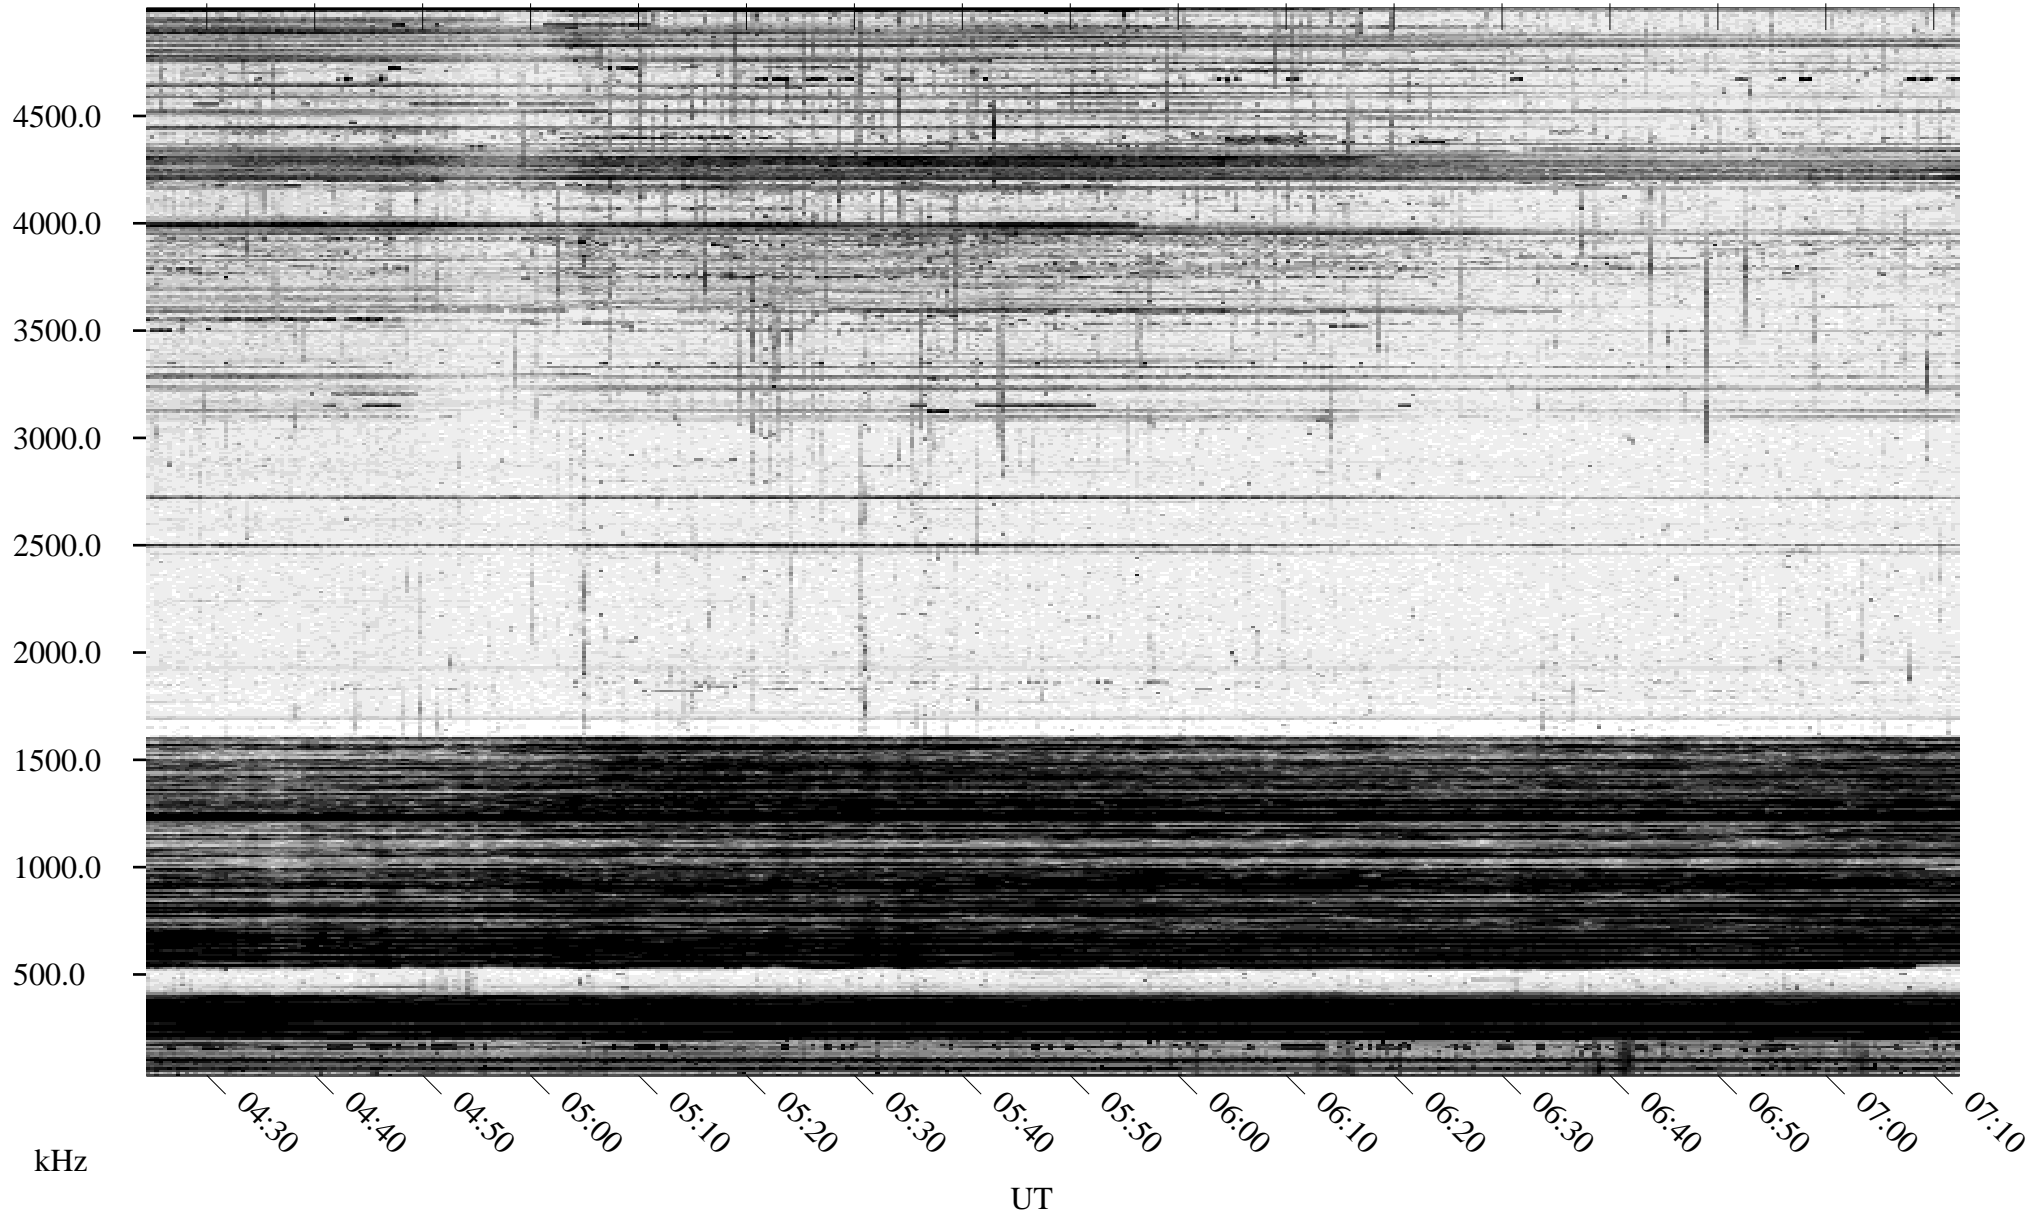

03/17/1995 Churchill, Manitoba

Linear Scale Black = 161 White = 15

ch95076l.r00m max_12

Page 1

03/17/1995 Churchill, Manitoba

Linear Scale Black = 161 White = 15

ch95076l.r00m max_12

Page 2

03/18/1995 Churchill, Manitoba

Linear Scale Black = 161 White = 15

ch95076l.r00m max_12

Page 3

03/18/1995 Churchill, Manitoba

Linear Scale Black = 161 White = 15

ch95076l.r00m max_12

Page 4

03/18/1995 Churchill, Manitoba

Linear Scale Black = 161 White = 15

ch95076l.r00m max_12

Page 5

03/18/1995 Churchill, Manitoba

Linear Scale Black = 161 White = 15

ch95076l.r00m max_12

Page 6

03/18/1995 Churchill, Manitoba

Linear Scale Black = 161 White = 15

ch95076l.r00m max_12

Page 7

03/18/1995 Churchill, Manitoba

Linear Scale Black = 161 White = 15

ch95076l.r00m max_12

Page 8