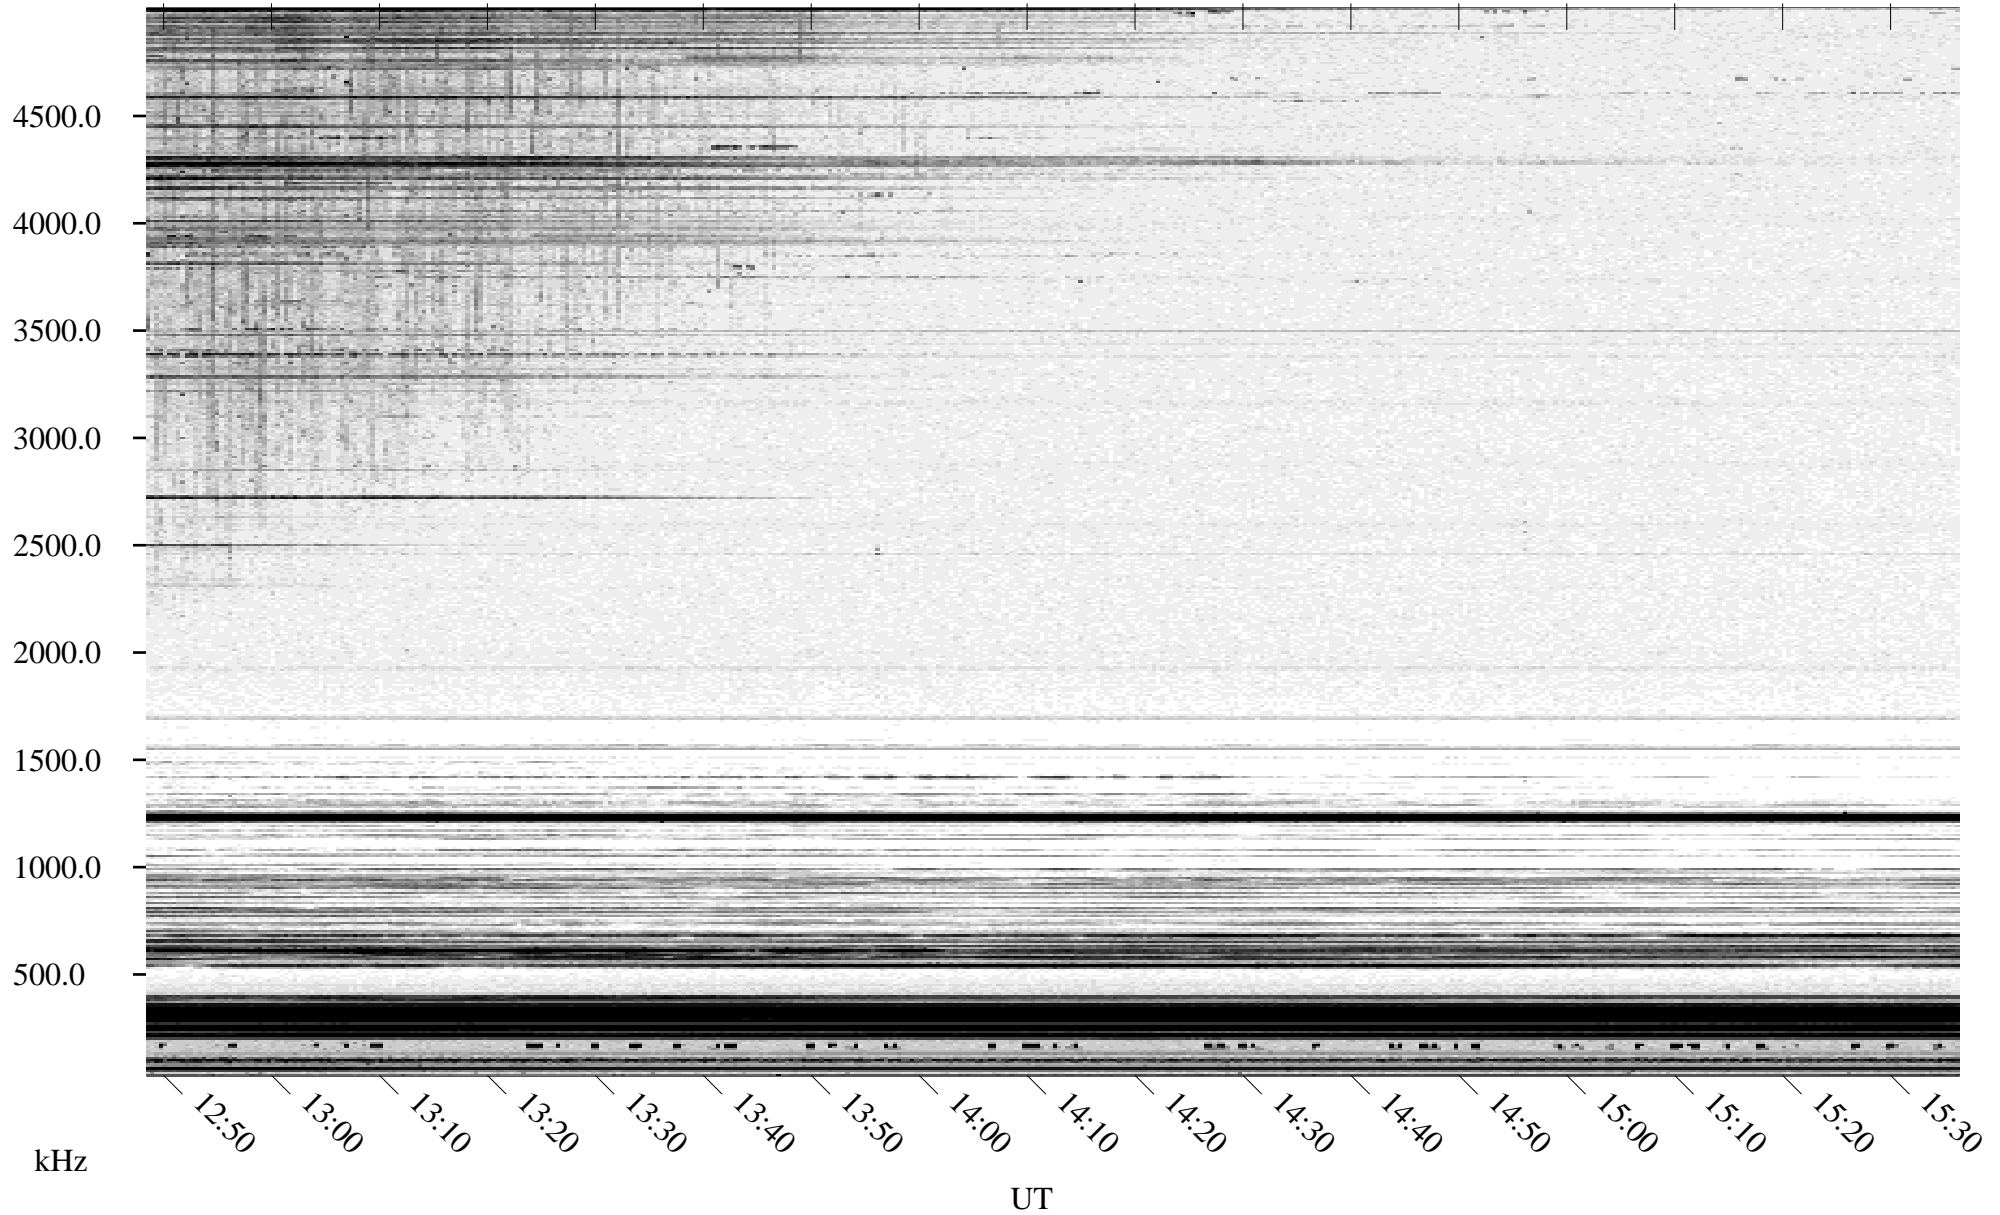

03/17/1995 Churchill, Manitoba

Linear Scale Black = 161 White = 15

ch95076l.r00m max_12

Page 1

03/17/1995 Churchill, Manitoba

Linear Scale Black = 161 White = 15

ch95076l.r00m max_12

Page 2

03/18/1995 Churchill, Manitoba

Linear Scale Black = 161 White = 15

ch95076l.r00m max_12

Page 3

03/18/1995 Churchill, Manitoba

Linear Scale Black = 161 White = 15

ch95076l.r00m max_12

Page 4

03/18/1995 Churchill, Manitoba

Linear Scale Black = 161 White = 15

ch95076l.r00m max_12

Page 5

03/18/1995 Churchill, Manitoba

Linear Scale Black = 161 White = 15

ch95076l.r00m max_12

Page 6

03/18/1995 Churchill, Manitoba

Linear Scale Black = 161 White = 15

ch95076l.r00m max_12

Page 7

03/18/1995 Churchill, Manitoba

Linear Scale Black = 161 White = 15

ch95076l.r00m max_12

Page 8