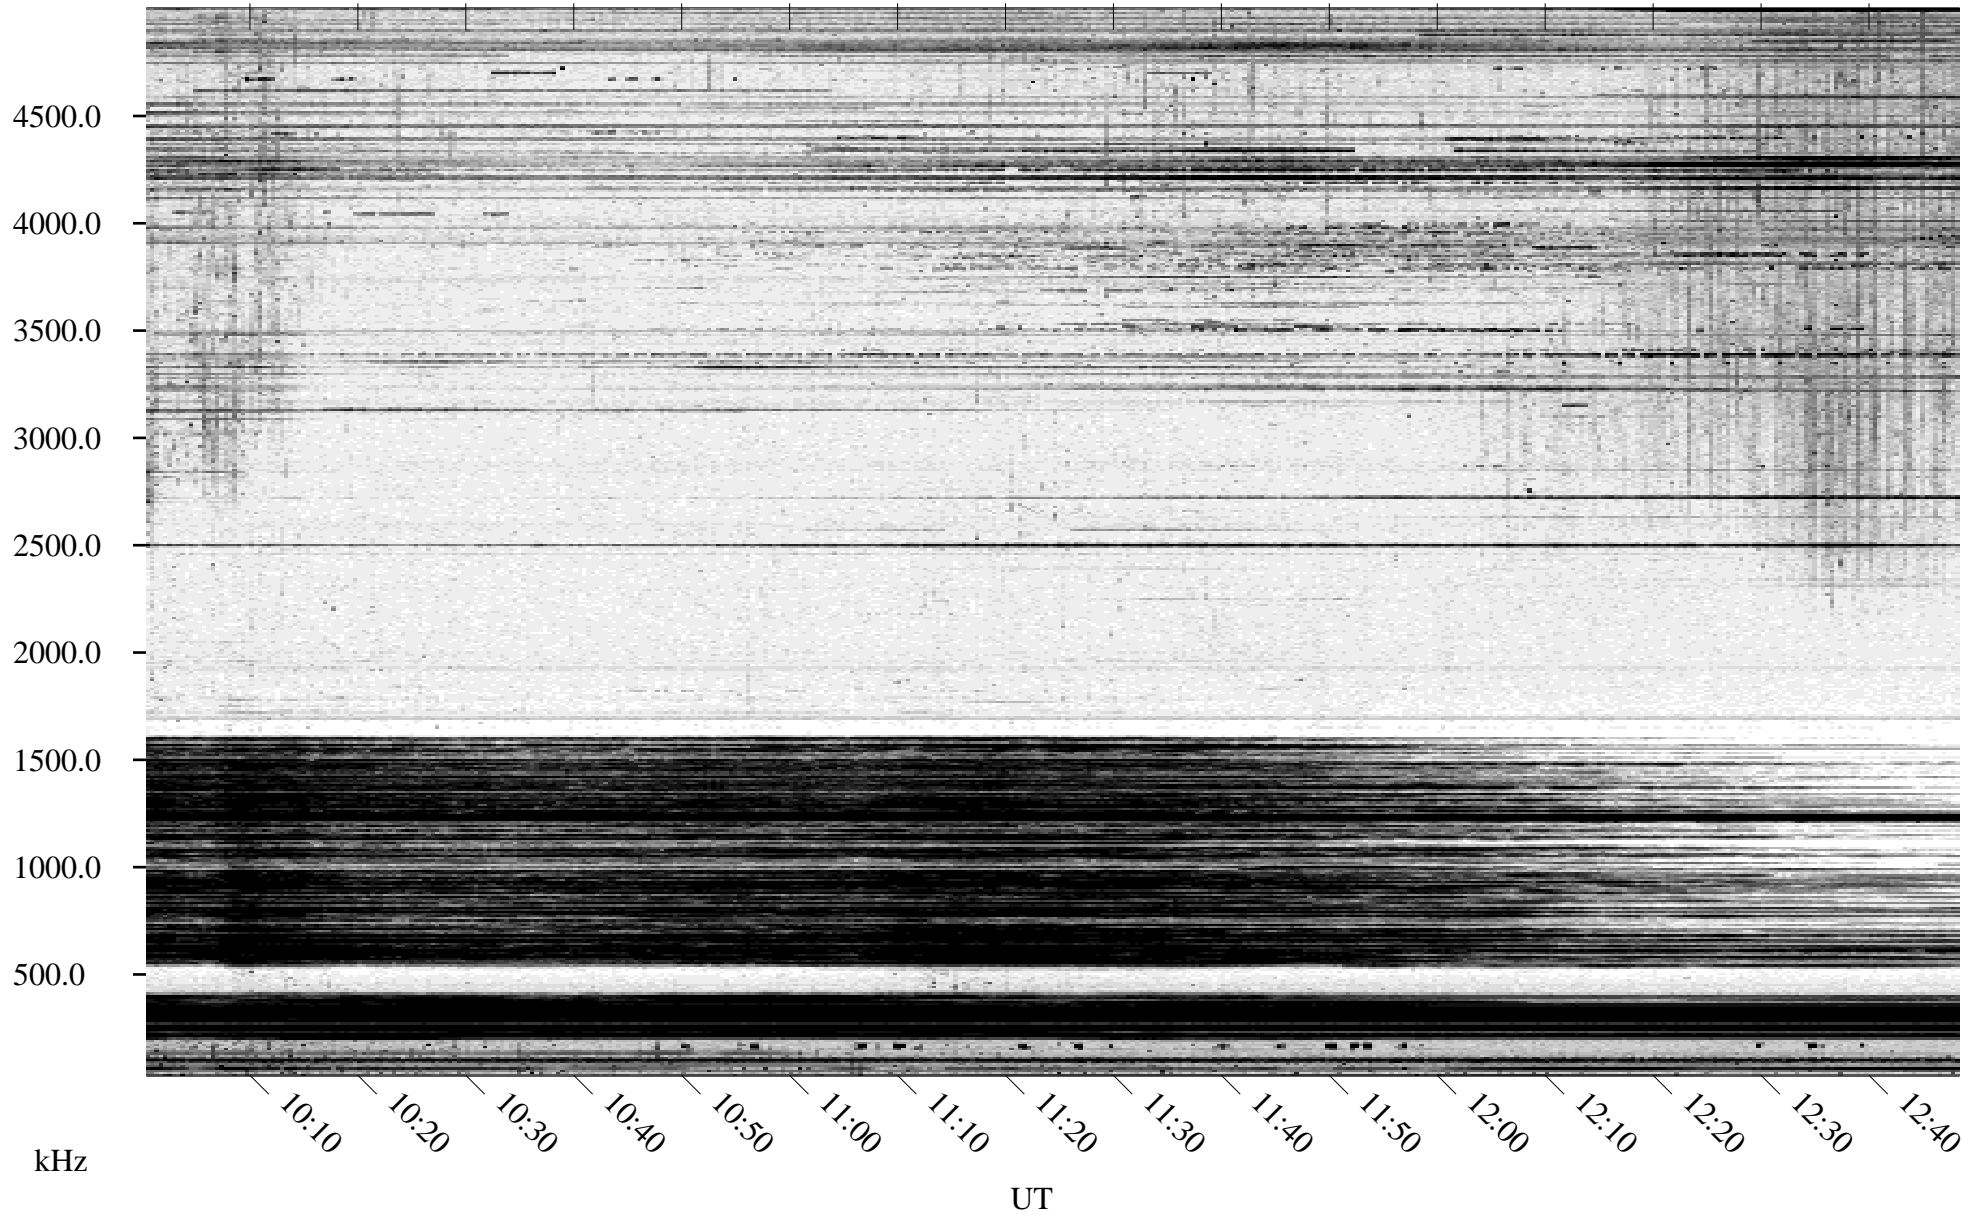

03/17/1995 Churchill, Manitoba

Linear Scale Black = 161 White = 15

ch95076l.r00m max_12

Page 1

03/17/1995 Churchill, Manitoba

Linear Scale Black = 161 White = 15

ch95076l.r00m max_12

Page 2

03/18/1995 Churchill, Manitoba

Linear Scale Black = 161 White = 15

ch95076l.r00m max_12

Page 3

03/18/1995 Churchill, Manitoba

Linear Scale Black = 161 White = 15

ch95076l.r00m max_12

Page 4

03/18/1995 Churchill, Manitoba

Linear Scale Black = 161 White = 15

ch95076l.r00m max_12

Page 5

03/18/1995 Churchill, Manitoba

Linear Scale Black = 161 White = 15

ch95076l.r00m max_12

Page 6

03/18/1995 Churchill, Manitoba

Linear Scale Black = 161 White = 15

ch95076l.r00m max_12

Page 7

03/18/1995 Churchill, Manitoba

Linear Scale Black = 161 White = 15

ch95076l.r00m max_12

Page 8