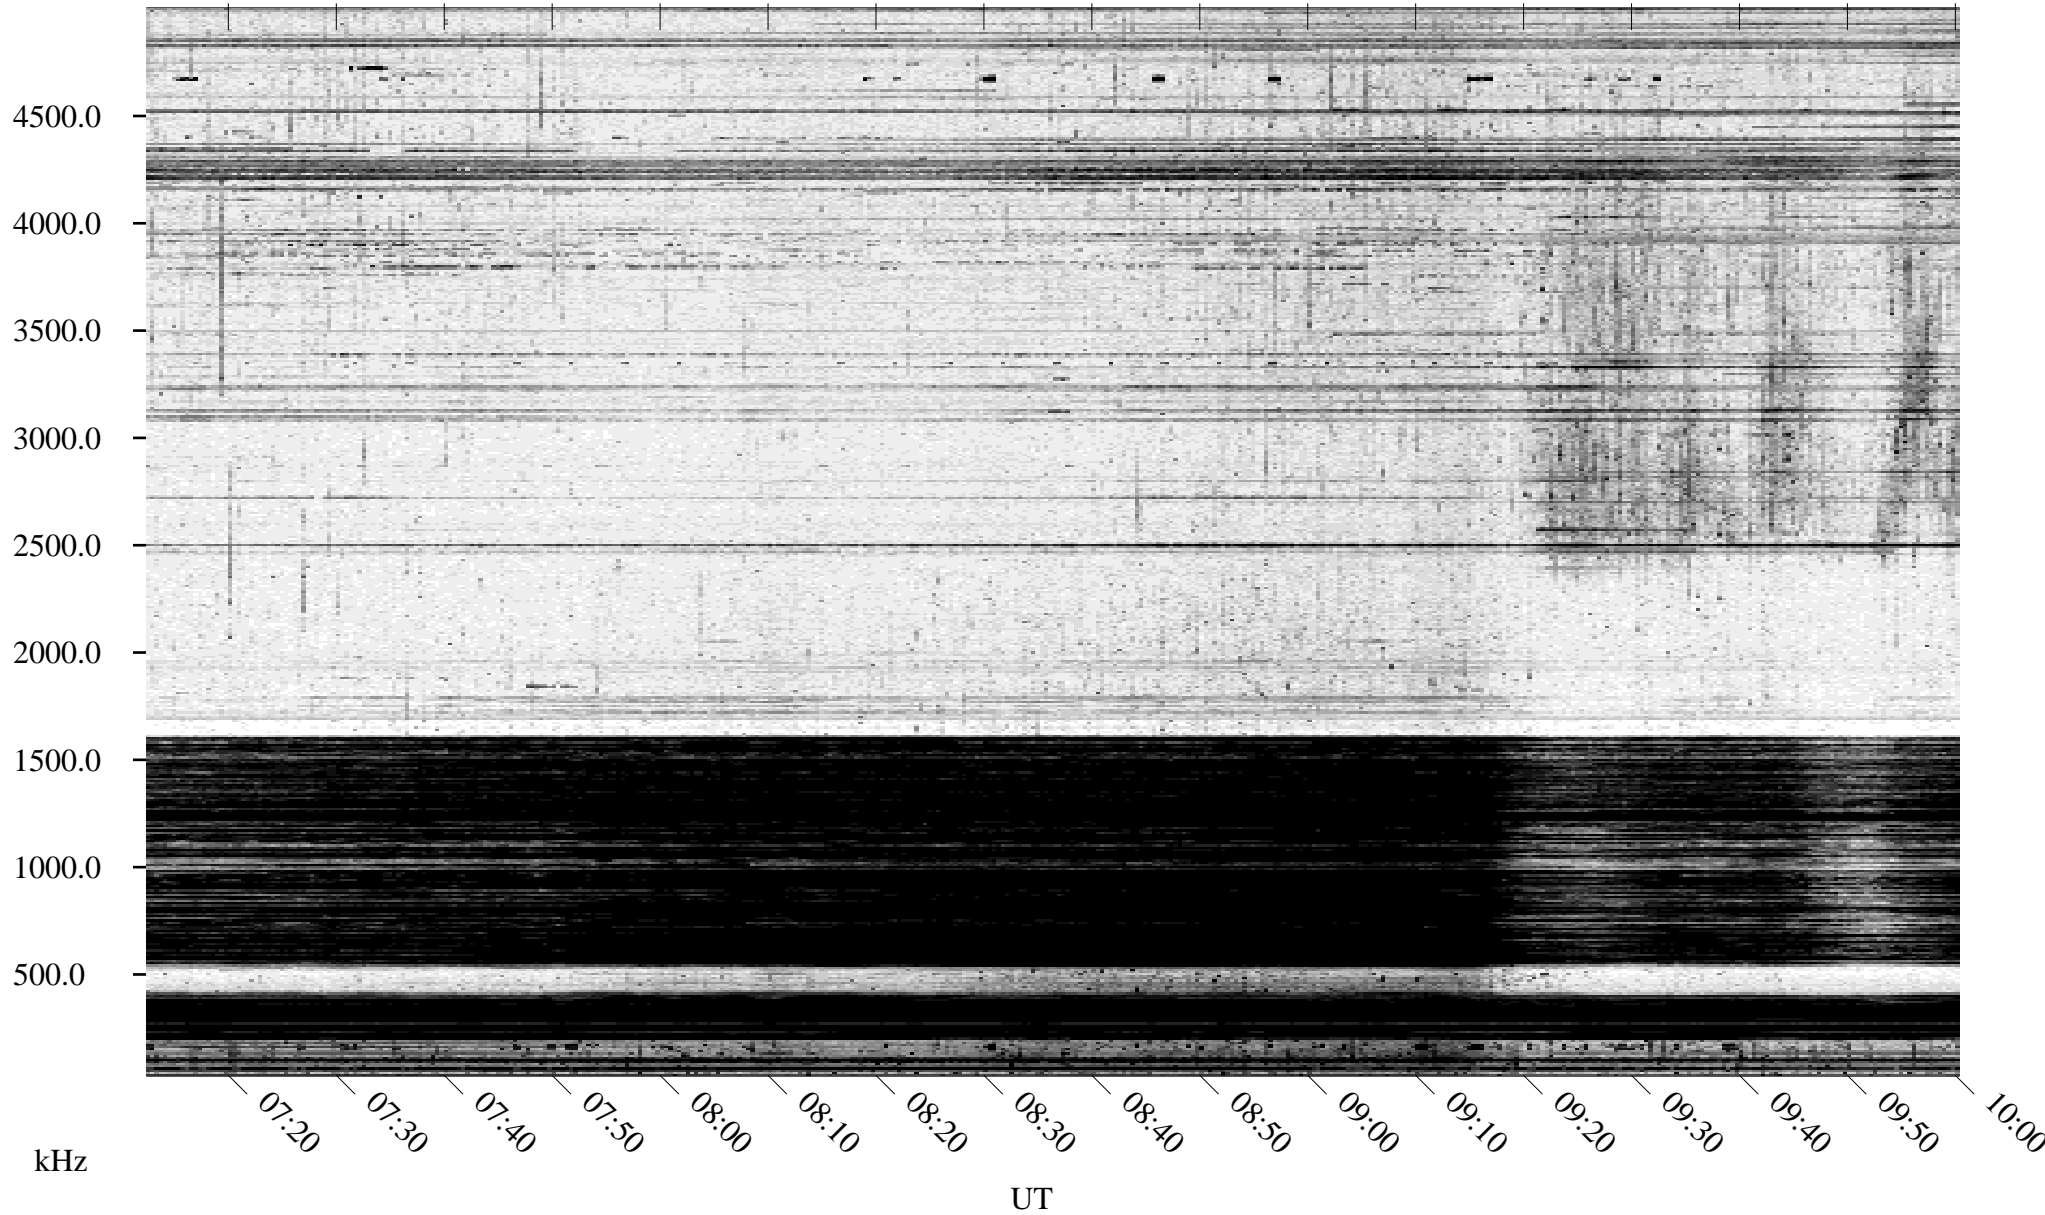

03/17/1995 Churchill, Manitoba

Linear Scale Black = 161 White = 15

ch95076l.r00m max_12

Page 1

03/17/1995 Churchill, Manitoba

Linear Scale Black = 161 White = 15

ch95076l.r00m max_12

Page 2

03/18/1995 Churchill, Manitoba

Linear Scale Black = 161 White = 15

ch95076l.r00m max_12

Page 3

03/18/1995 Churchill, Manitoba

Linear Scale Black = 161 White = 15

ch95076l.r00m max_12

Page 4

03/18/1995 Churchill, Manitoba

Linear Scale Black = 161 White = 15

ch95076l.r00m max_12

Page 5

03/18/1995 Churchill, Manitoba

Linear Scale Black = 161 White = 15

ch95076l.r00m max_12

Page 6

03/18/1995 Churchill, Manitoba

Linear Scale Black = 161 White = 15

ch95076l.r00m max_12

Page 7

03/18/1995 Churchill, Manitoba

Linear Scale Black = 161 White = 15

ch95076l.r00m max_12

Page 8