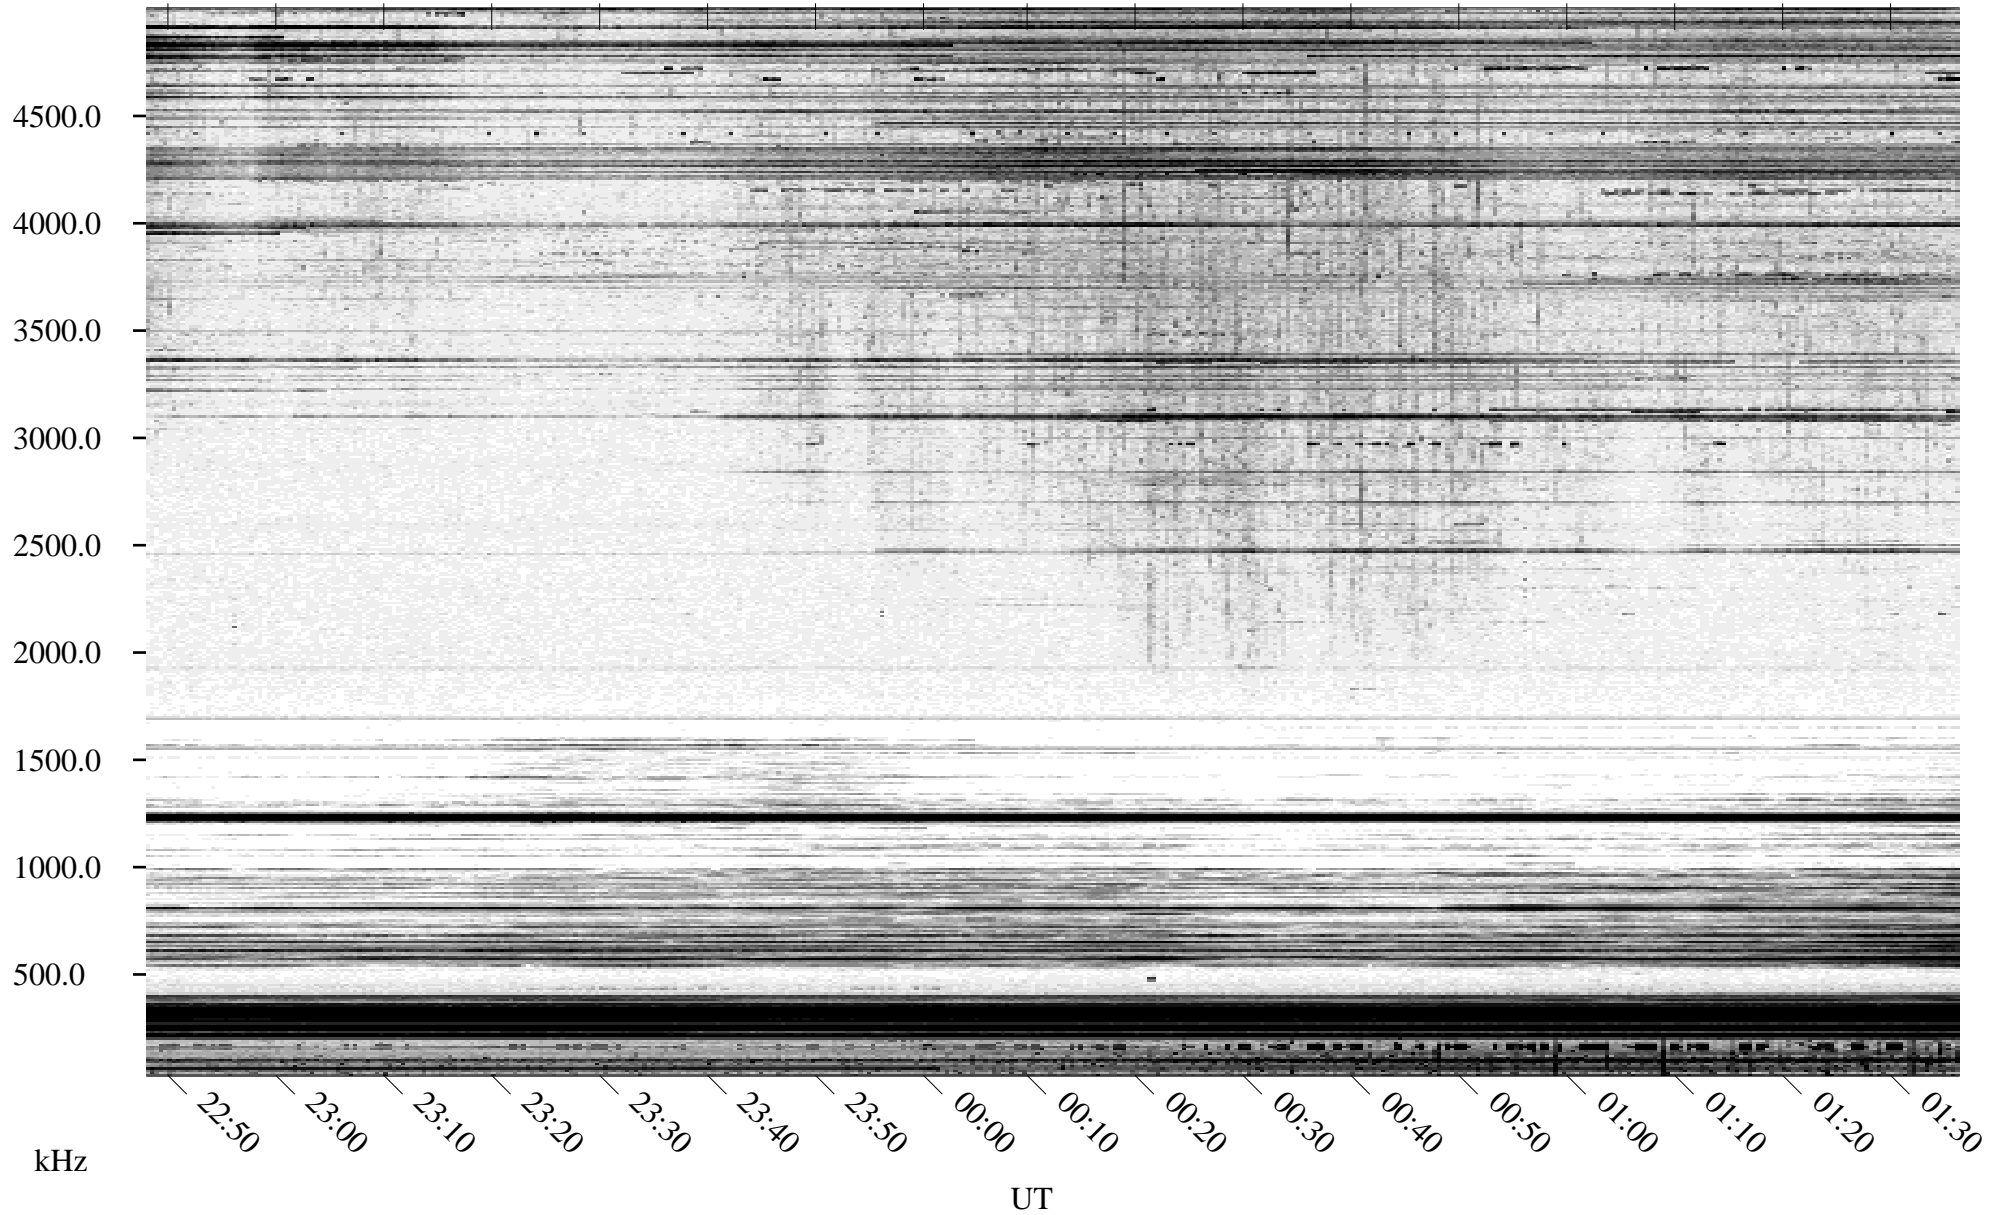

03/17/1995 Churchill, Manitoba

Linear Scale Black = 161 White = 15

ch95076l.r00m max_12

Page 1

03/17/1995 Churchill, Manitoba

Linear Scale Black = 161 White = 15

ch95076l.r00m max_12

Page 2

03/18/1995 Churchill, Manitoba

Linear Scale Black = 161 White = 15

ch95076l.r00m max_12

Page 3

03/18/1995 Churchill, Manitoba

Linear Scale Black = 161 White = 15

ch95076l.r00m max_12

Page 4

03/18/1995 Churchill, Manitoba

Linear Scale Black = 161 White = 15

ch95076l.r00m max_12

Page 5

03/18/1995 Churchill, Manitoba

Linear Scale Black = 161 White = 15

ch95076l.r00m max_12

Page 6

03/18/1995 Churchill, Manitoba

Linear Scale Black = 161 White = 15

ch95076l.r00m max_12

Page 7

03/18/1995 Churchill, Manitoba

Linear Scale Black = 161 White = 15

ch95076l.r00m max_12

Page 8