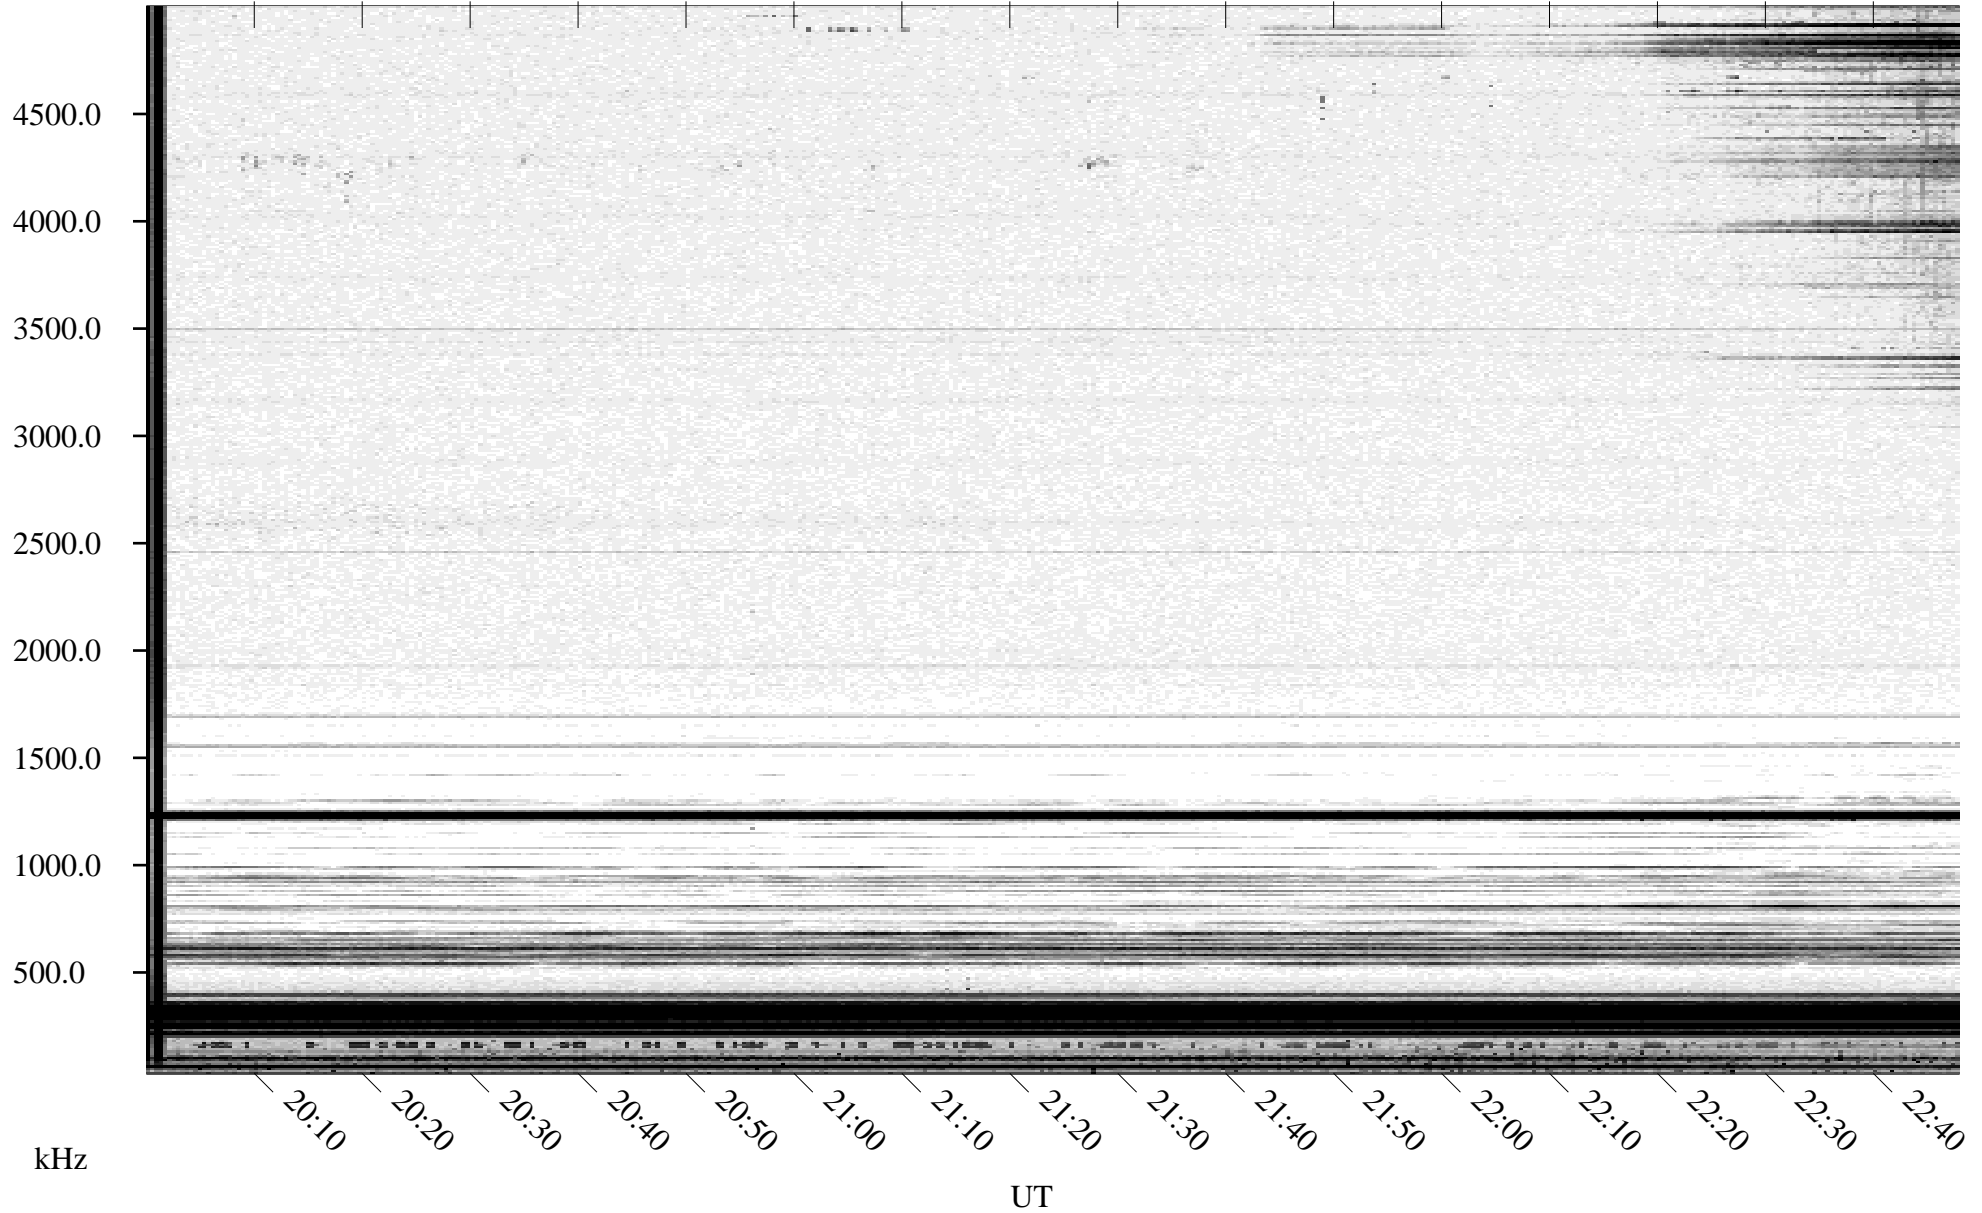

03/17/1995 Churchill, Manitoba

Linear Scale Black = 161 White = 15

ch95076l.r00m max_12

Page 1

03/17/1995 Churchill, Manitoba

Linear Scale Black = 161 White = 15

ch95076l.r00m max_12

Page 2

03/18/1995 Churchill, Manitoba

Linear Scale Black = 161 White = 15

ch95076l.r00m max_12

Page 3

03/18/1995 Churchill, Manitoba

Linear Scale Black = 161 White = 15

ch95076l.r00m max_12

Page 4

03/18/1995 Churchill, Manitoba

Linear Scale Black = 161 White = 15

ch95076l.r00m max_12

Page 5

03/18/1995 Churchill, Manitoba

Linear Scale Black = 161 White = 15

ch95076l.r00m max_12

Page 6

03/18/1995 Churchill, Manitoba

Linear Scale Black = 161 White = 15

ch95076l.r00m max_12

Page 7

03/18/1995 Churchill, Manitoba

Linear Scale Black = 161 White = 15

ch95076l.r00m max_12

Page 8