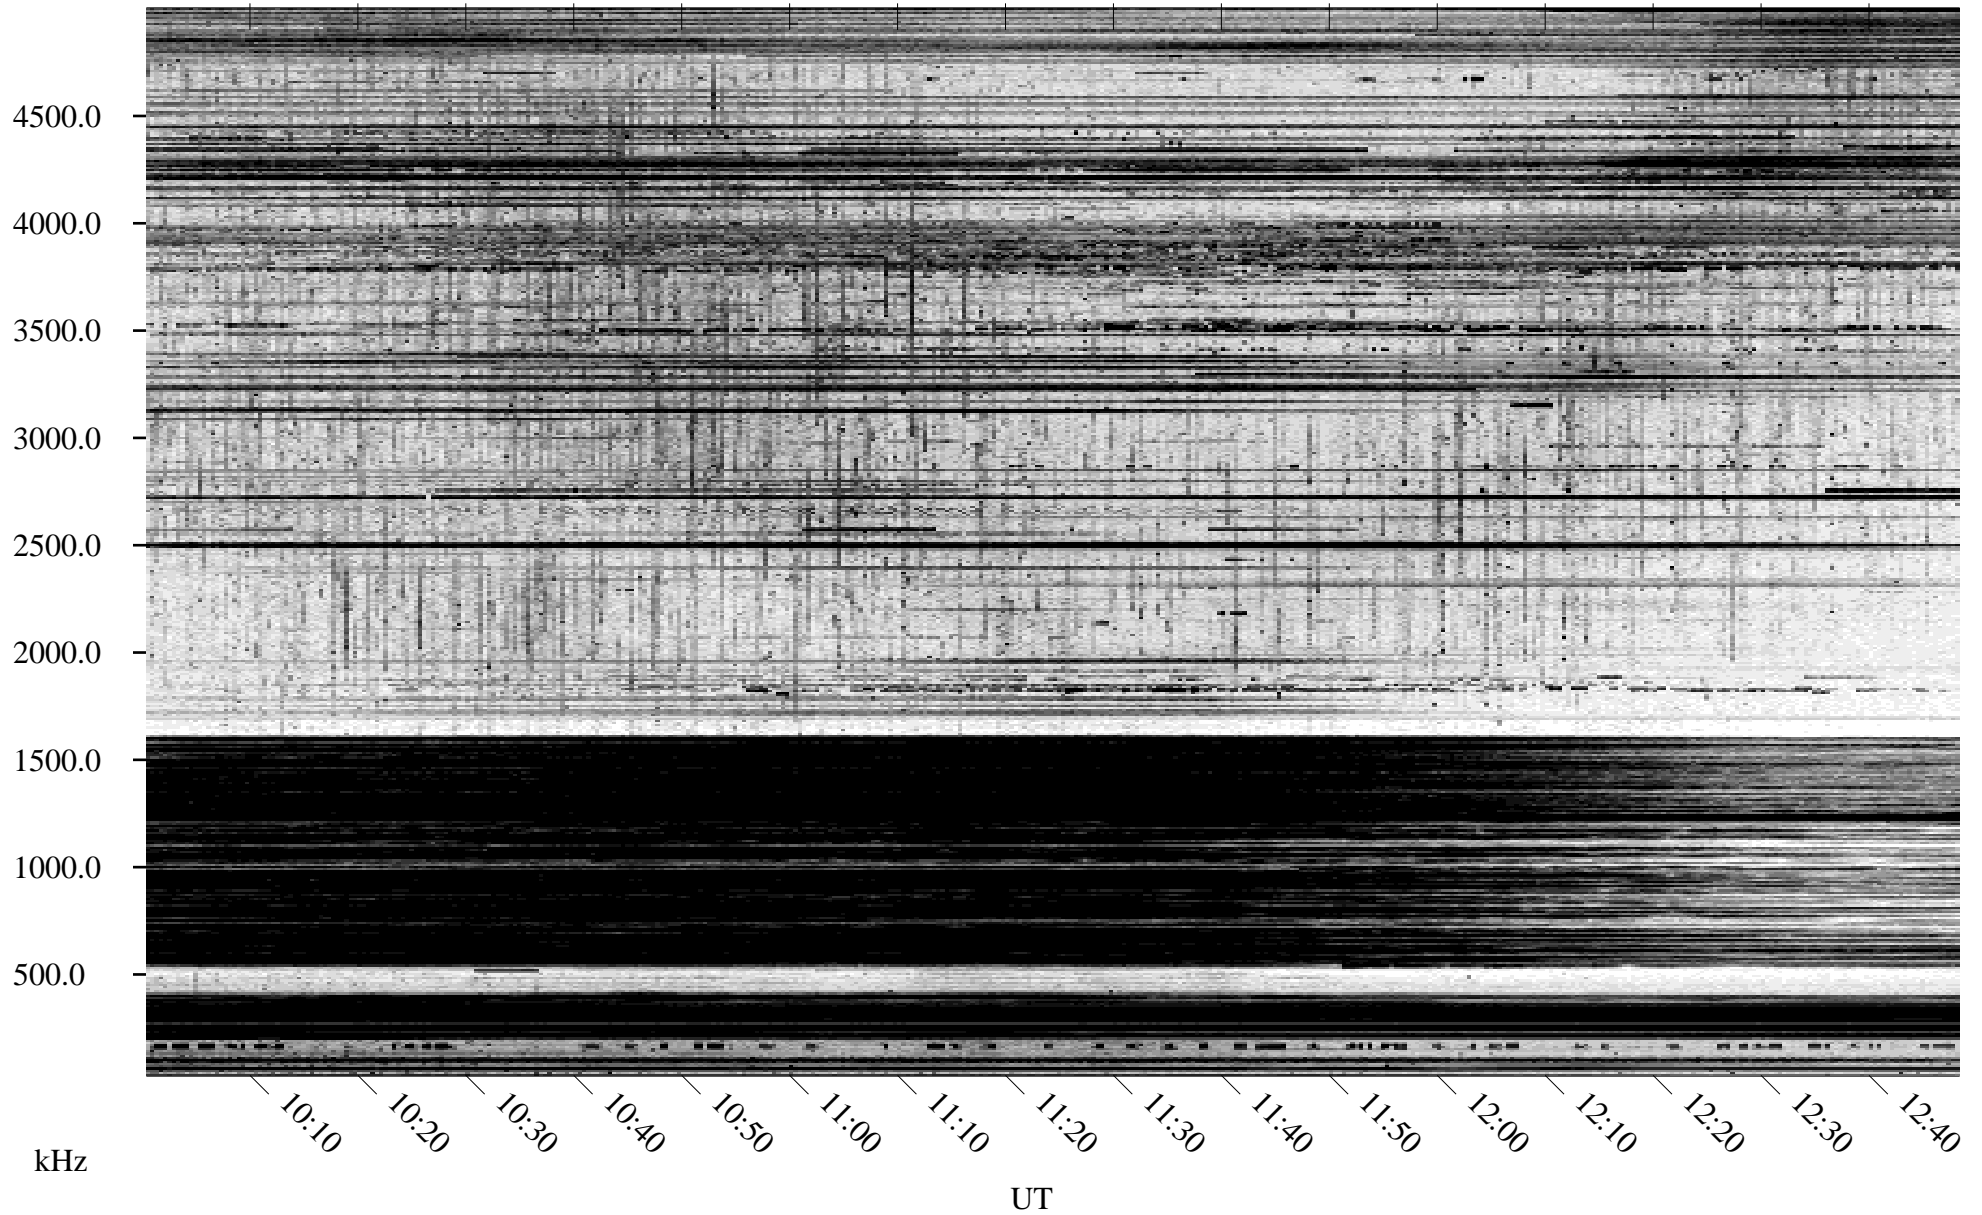

03/18/1995 Churchill, Manitoba

Linear Scale Black = 161 White = 15

ch950771l.r00m max_12

Page 1

03/18/1995 Churchill, Manitoba

Linear Scale Black = 161 White = 15

ch950771l.r00m max_12

Page 2

03/19/1995 Churchill, Manitoba

Linear Scale Black = 161 White = 15

ch950771.r00m max_12

Page 3

03/19/1995 Churchill, Manitoba

Linear Scale Black = 161 White = 15

ch950771.r00m max_12

Page 4

03/19/1995 Churchill, Manitoba

Linear Scale Black = 161 White = 15

ch950771.r00m max_12

Page 5

03/19/1995 Churchill, Manitoba

Linear Scale Black = 161 White = 15

ch950771.r00m max_12

Page 6

03/19/1995 Churchill, Manitoba

Linear Scale Black = 161 White = 15

ch950771.r00m max_12

Page 7

03/19/1995 Churchill, Manitoba

Linear Scale Black = 161 White = 15

ch950771l.r00m max_12