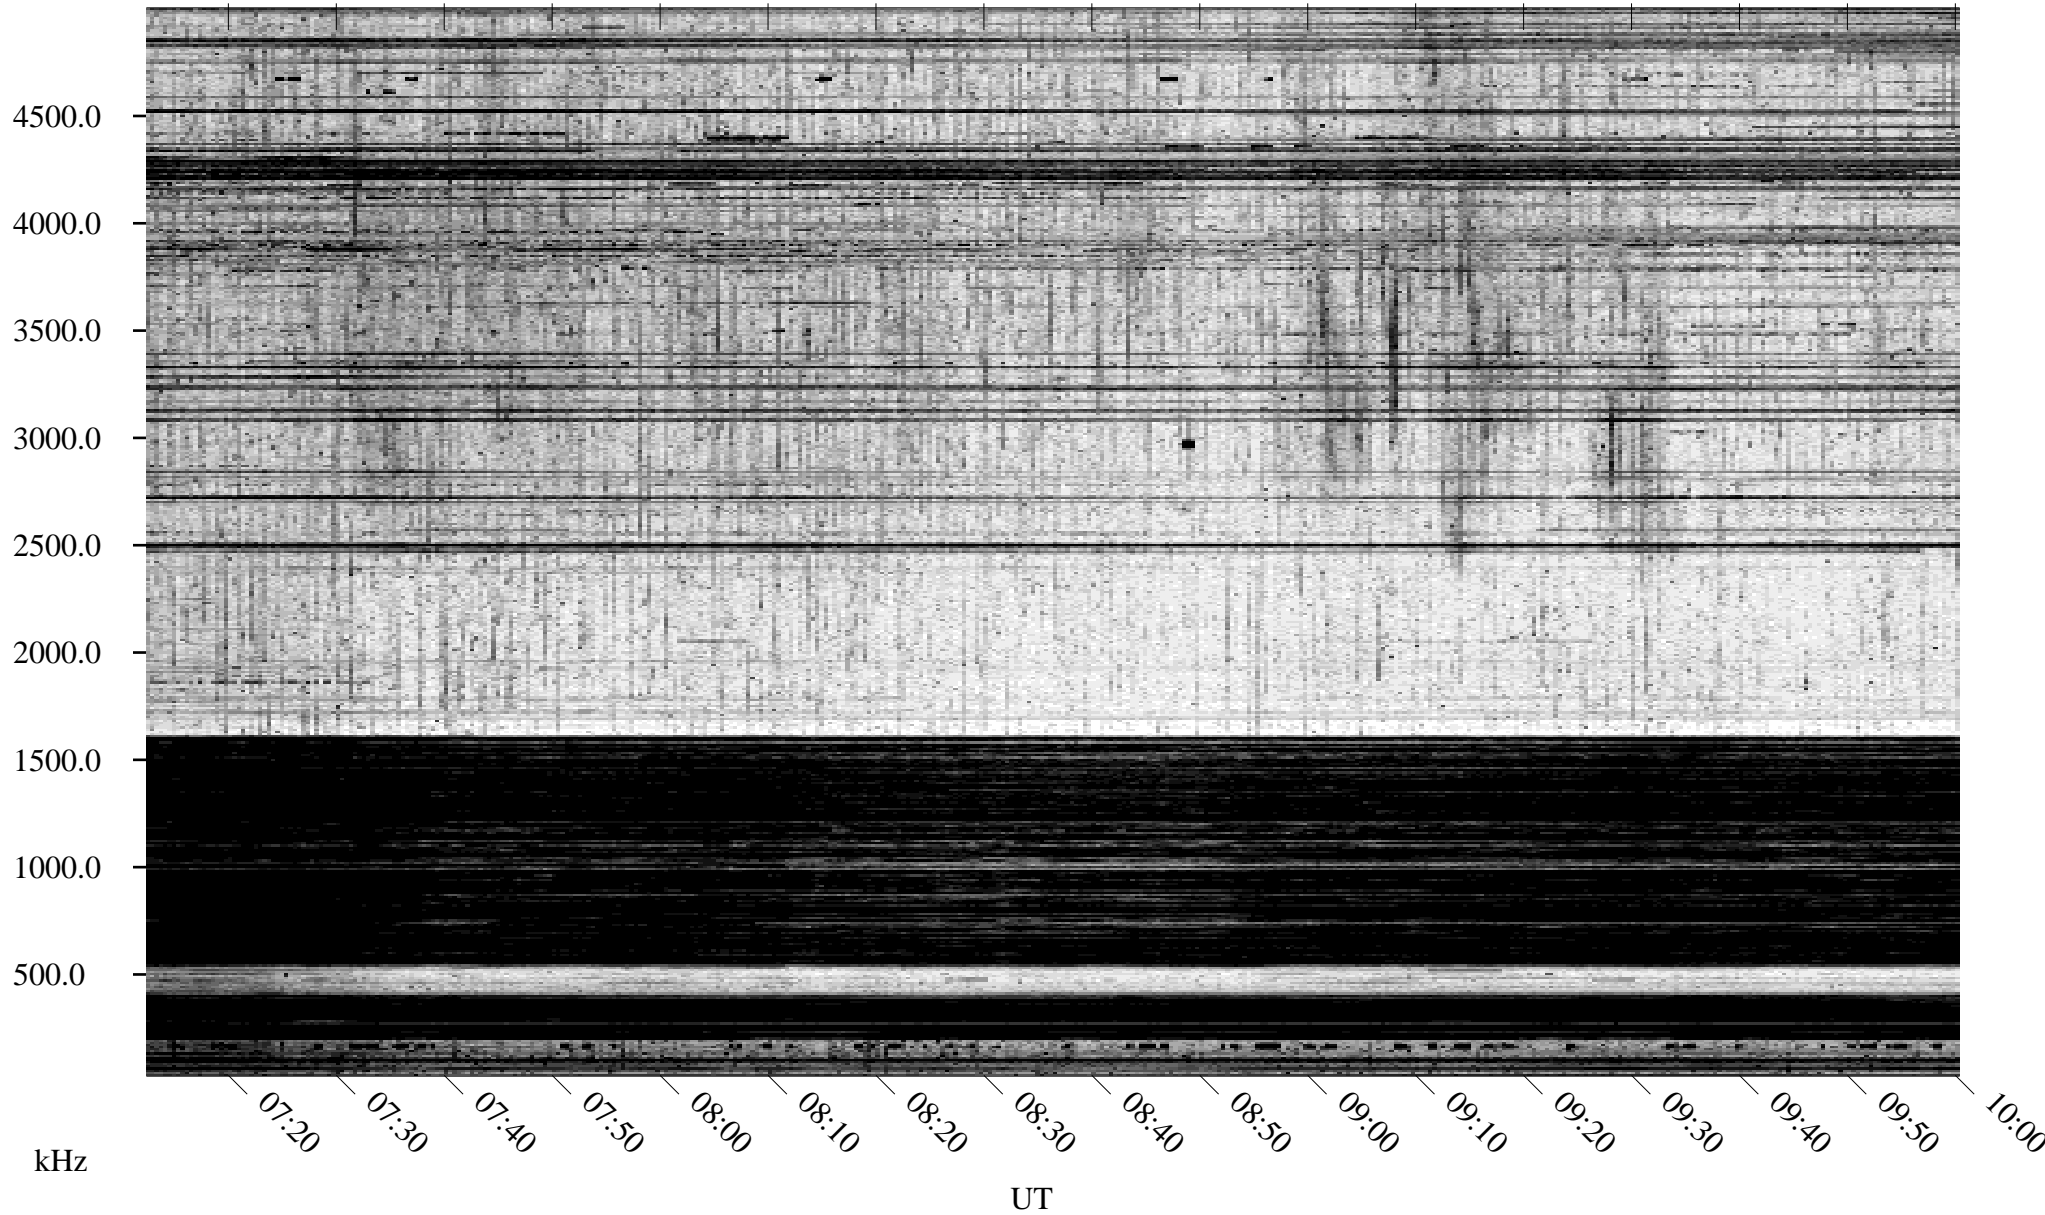

03/18/1995 Churchill, Manitoba

Linear Scale Black = 161 White = 15

ch950771l.r00m max_12

Page 1

03/18/1995 Churchill, Manitoba

Linear Scale Black = 161 White = 15

ch950771l.r00m max_12

Page 2

03/19/1995 Churchill, Manitoba

Linear Scale Black = 161 White = 15

ch950771.r00m max_12

Page 3

03/19/1995 Churchill, Manitoba

Linear Scale Black = 161 White = 15

ch950771.r00m max_12

Page 4

03/19/1995 Churchill, Manitoba

Linear Scale Black = 161 White = 15

ch950771.r00m max_12

Page 5

03/19/1995 Churchill, Manitoba

Linear Scale Black = 161 White = 15

ch950771.r00m max_12

Page 6

03/19/1995 Churchill, Manitoba

Linear Scale Black = 161 White = 15

ch950771.r00m max_12

Page 7

03/19/1995 Churchill, Manitoba

Linear Scale Black = 161 White = 15

ch950771l.r00m max_12