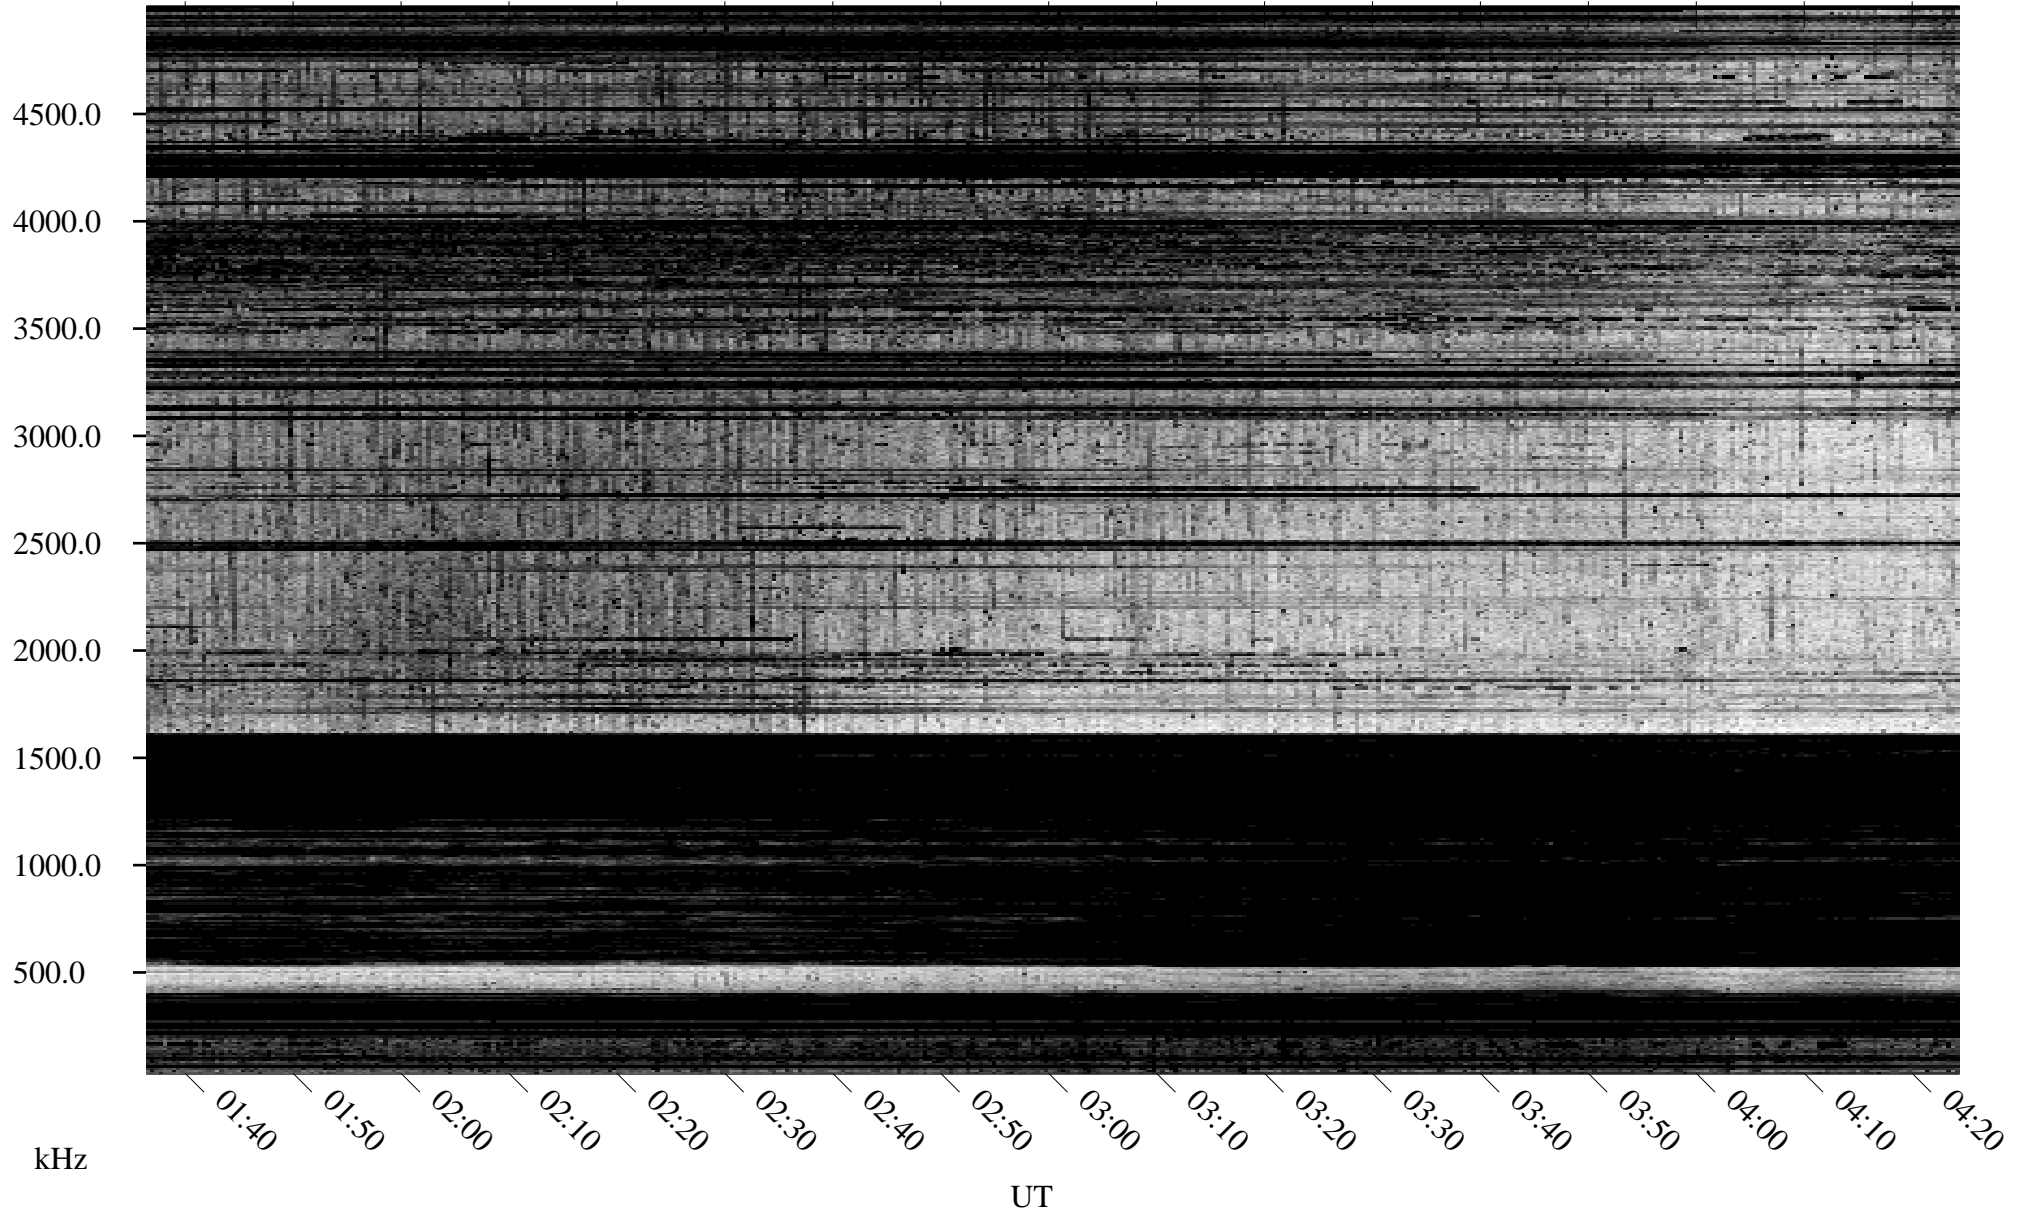

03/18/1995 Churchill, Manitoba

Linear Scale Black = 161 White = 15

ch950771l.r00m max_12

Page 1

03/18/1995 Churchill, Manitoba

Linear Scale Black = 161 White = 15

ch950771l.r00m max_12

Page 2

03/19/1995 Churchill, Manitoba

Linear Scale Black = 161 White = 15

ch950771.r00m max_12

Page 3

03/19/1995 Churchill, Manitoba

Linear Scale Black = 161 White = 15

ch950771.r00m max_12

Page 4

03/19/1995 Churchill, Manitoba

Linear Scale Black = 161 White = 15

ch950771.r00m max_12

Page 5

03/19/1995 Churchill, Manitoba

Linear Scale Black = 161 White = 15

ch950771.r00m max_12

Page 6

03/19/1995 Churchill, Manitoba

Linear Scale Black = 161 White = 15

ch950771.r00m max_12

Page 7

03/19/1995 Churchill, Manitoba

Linear Scale Black = 161 White = 15

ch950771l.r00m max_12