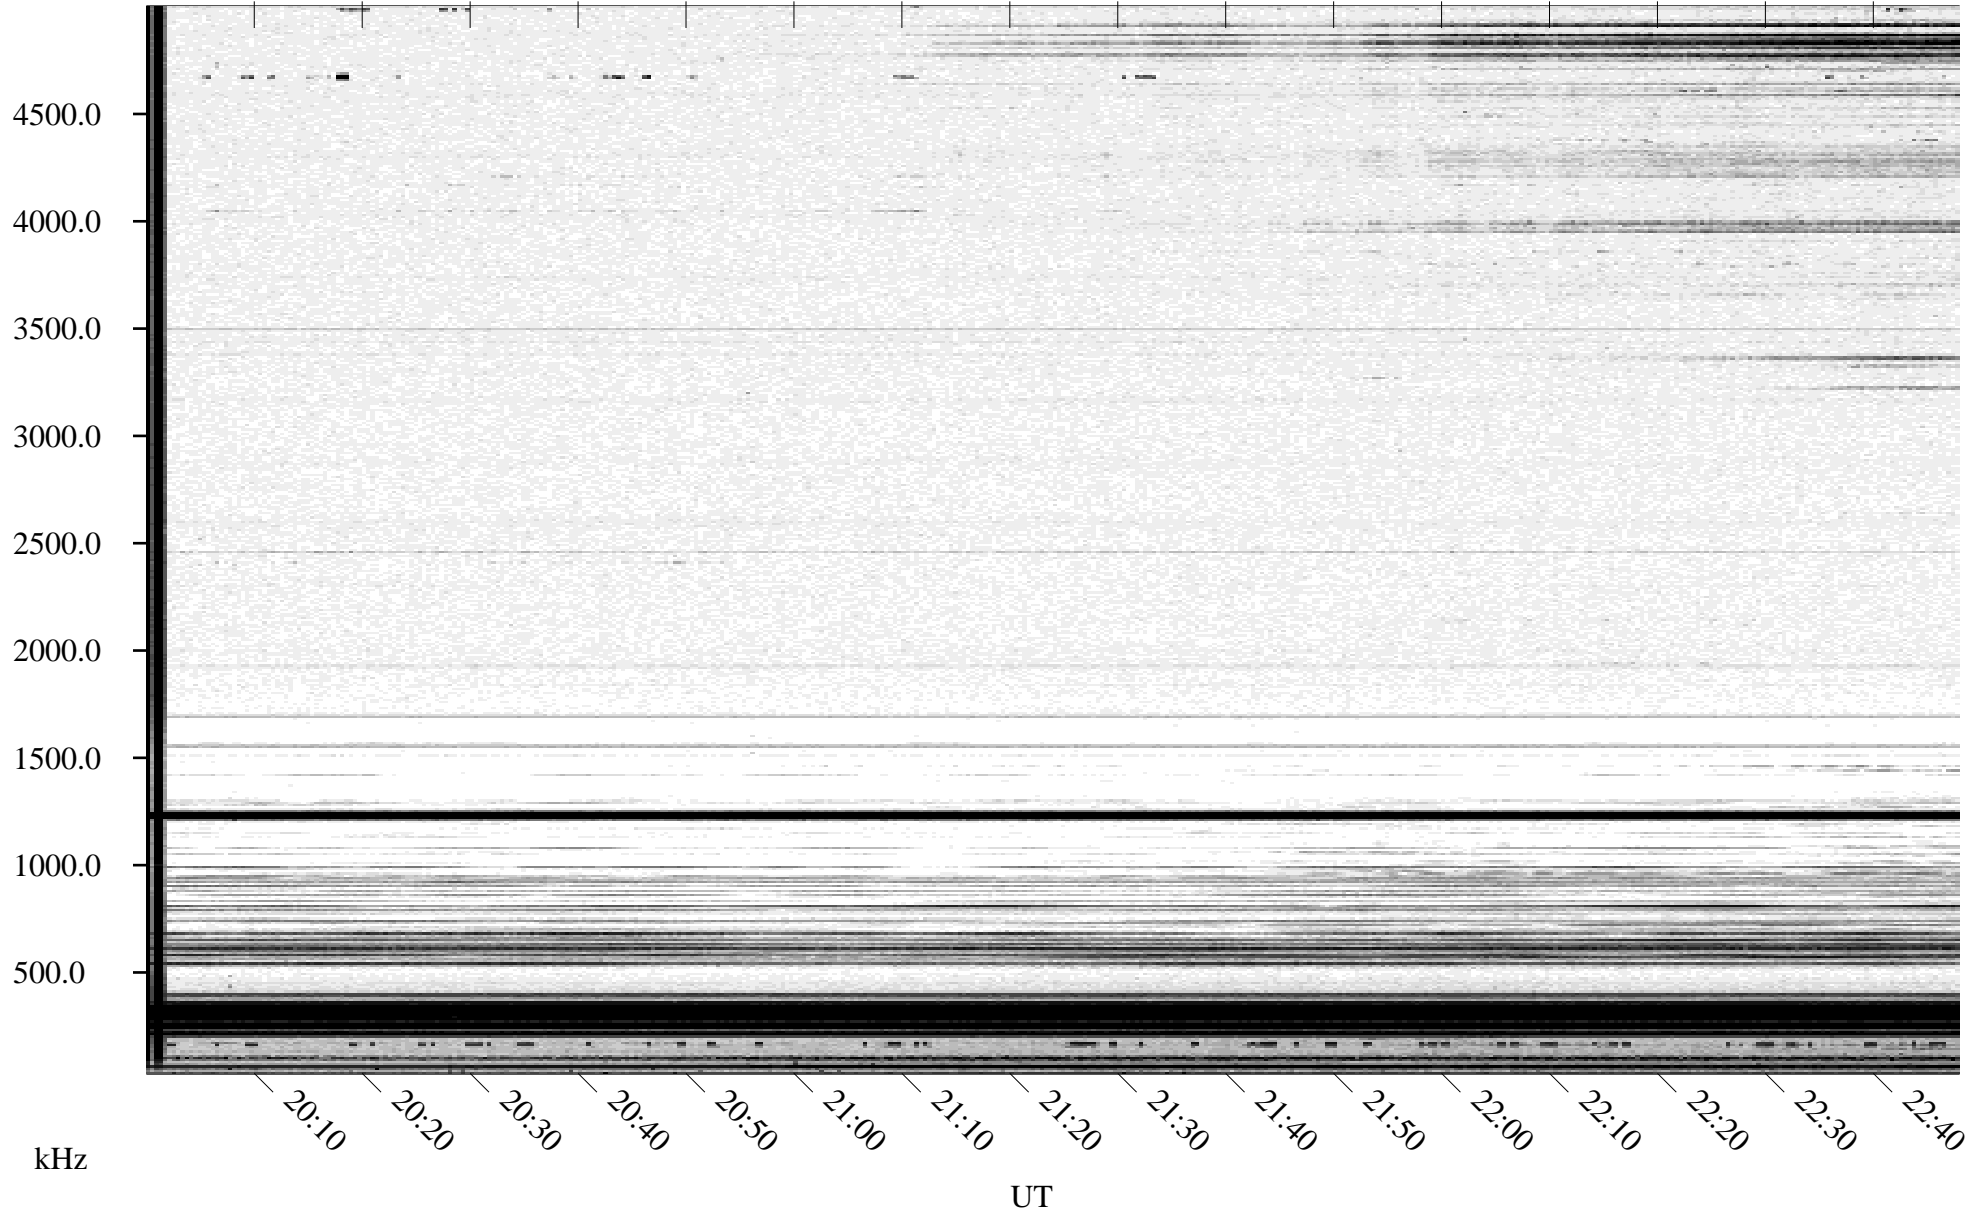

03/18/1995 Churchill, Manitoba

Linear Scale Black = 161 White = 15

ch950771l.r00m max_12

Page 1

03/18/1995 Churchill, Manitoba

Linear Scale Black = 161 White = 15

ch950771l.r00m max_12

Page 2

03/19/1995 Churchill, Manitoba

Linear Scale Black = 161 White = 15

ch950771.r00m max_12

Page 3

03/19/1995 Churchill, Manitoba

Linear Scale Black = 161 White = 15

ch950771.r00m max_12

Page 4

03/19/1995 Churchill, Manitoba

Linear Scale Black = 161 White = 15

ch950771.r00m max_12

Page 5

03/19/1995 Churchill, Manitoba

Linear Scale Black = 161 White = 15

ch950771.r00m max_12

Page 6

03/19/1995 Churchill, Manitoba

Linear Scale Black = 161 White = 15

ch950771.r00m max_12

Page 7

03/19/1995 Churchill, Manitoba

Linear Scale Black = 161 White = 15

ch950771l.r00m max_12