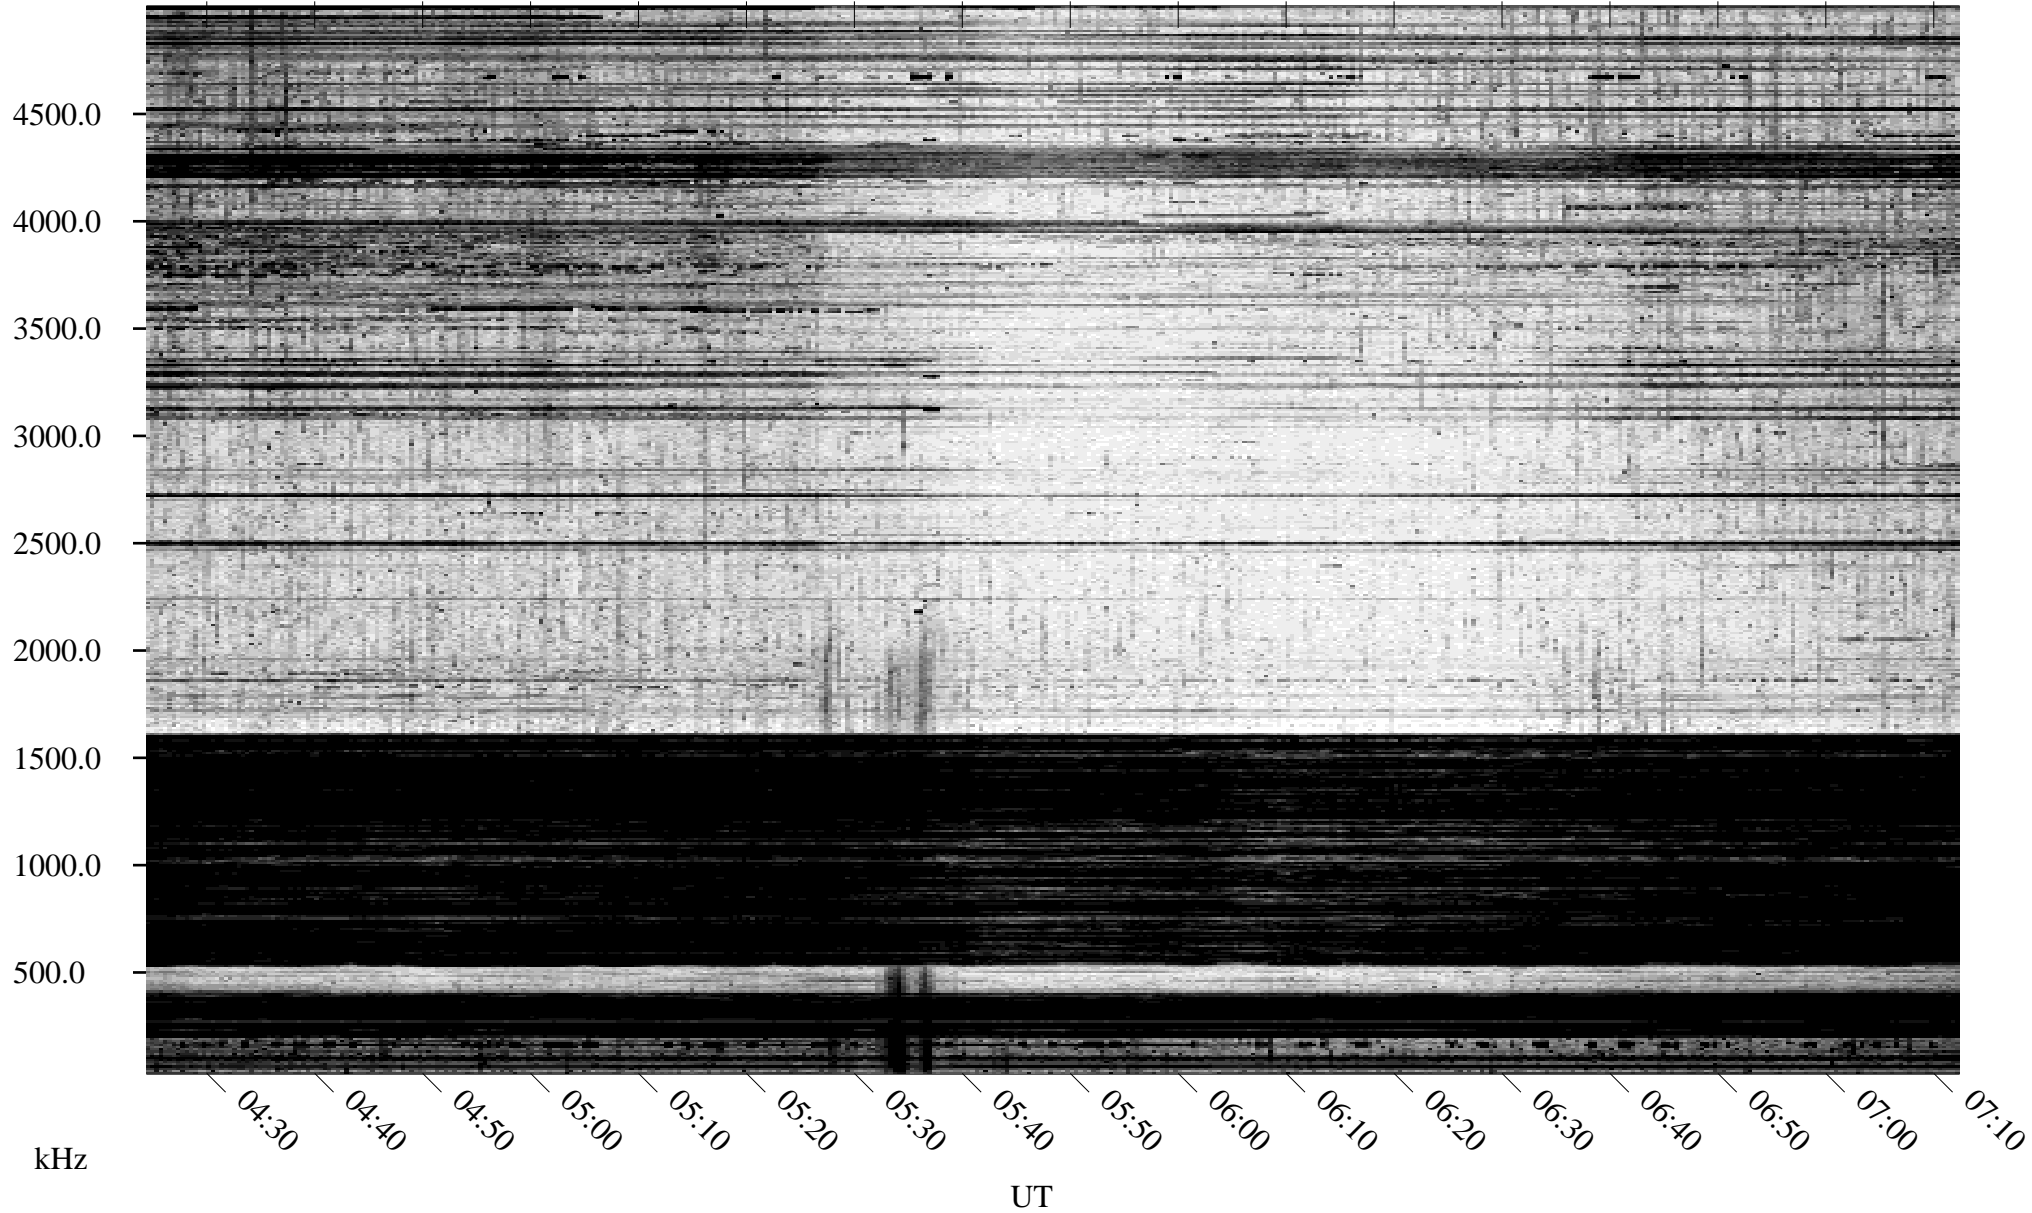

03/18/1995 Churchill, Manitoba

Linear Scale Black = 161 White = 15

ch950771l.r00m max_12

Page 1

03/18/1995 Churchill, Manitoba

Linear Scale Black = 161 White = 15

ch950771l.r00m max_12

Page 2

03/19/1995 Churchill, Manitoba

Linear Scale Black = 161 White = 15

ch950771.r00m max_12

Page 3

03/19/1995 Churchill, Manitoba

Linear Scale Black = 161 White = 15

ch950771.r00m max_12

Page 4

03/19/1995 Churchill, Manitoba

Linear Scale Black = 161 White = 15

ch950771.r00m max_12

Page 5

03/19/1995 Churchill, Manitoba

Linear Scale Black = 161 White = 15

ch950771.r00m max_12

Page 6

03/19/1995 Churchill, Manitoba

Linear Scale Black = 161 White = 15

ch950771.r00m max_12

Page 7

03/19/1995 Churchill, Manitoba

Linear Scale Black = 161 White = 15

ch950771l.r00m max_12