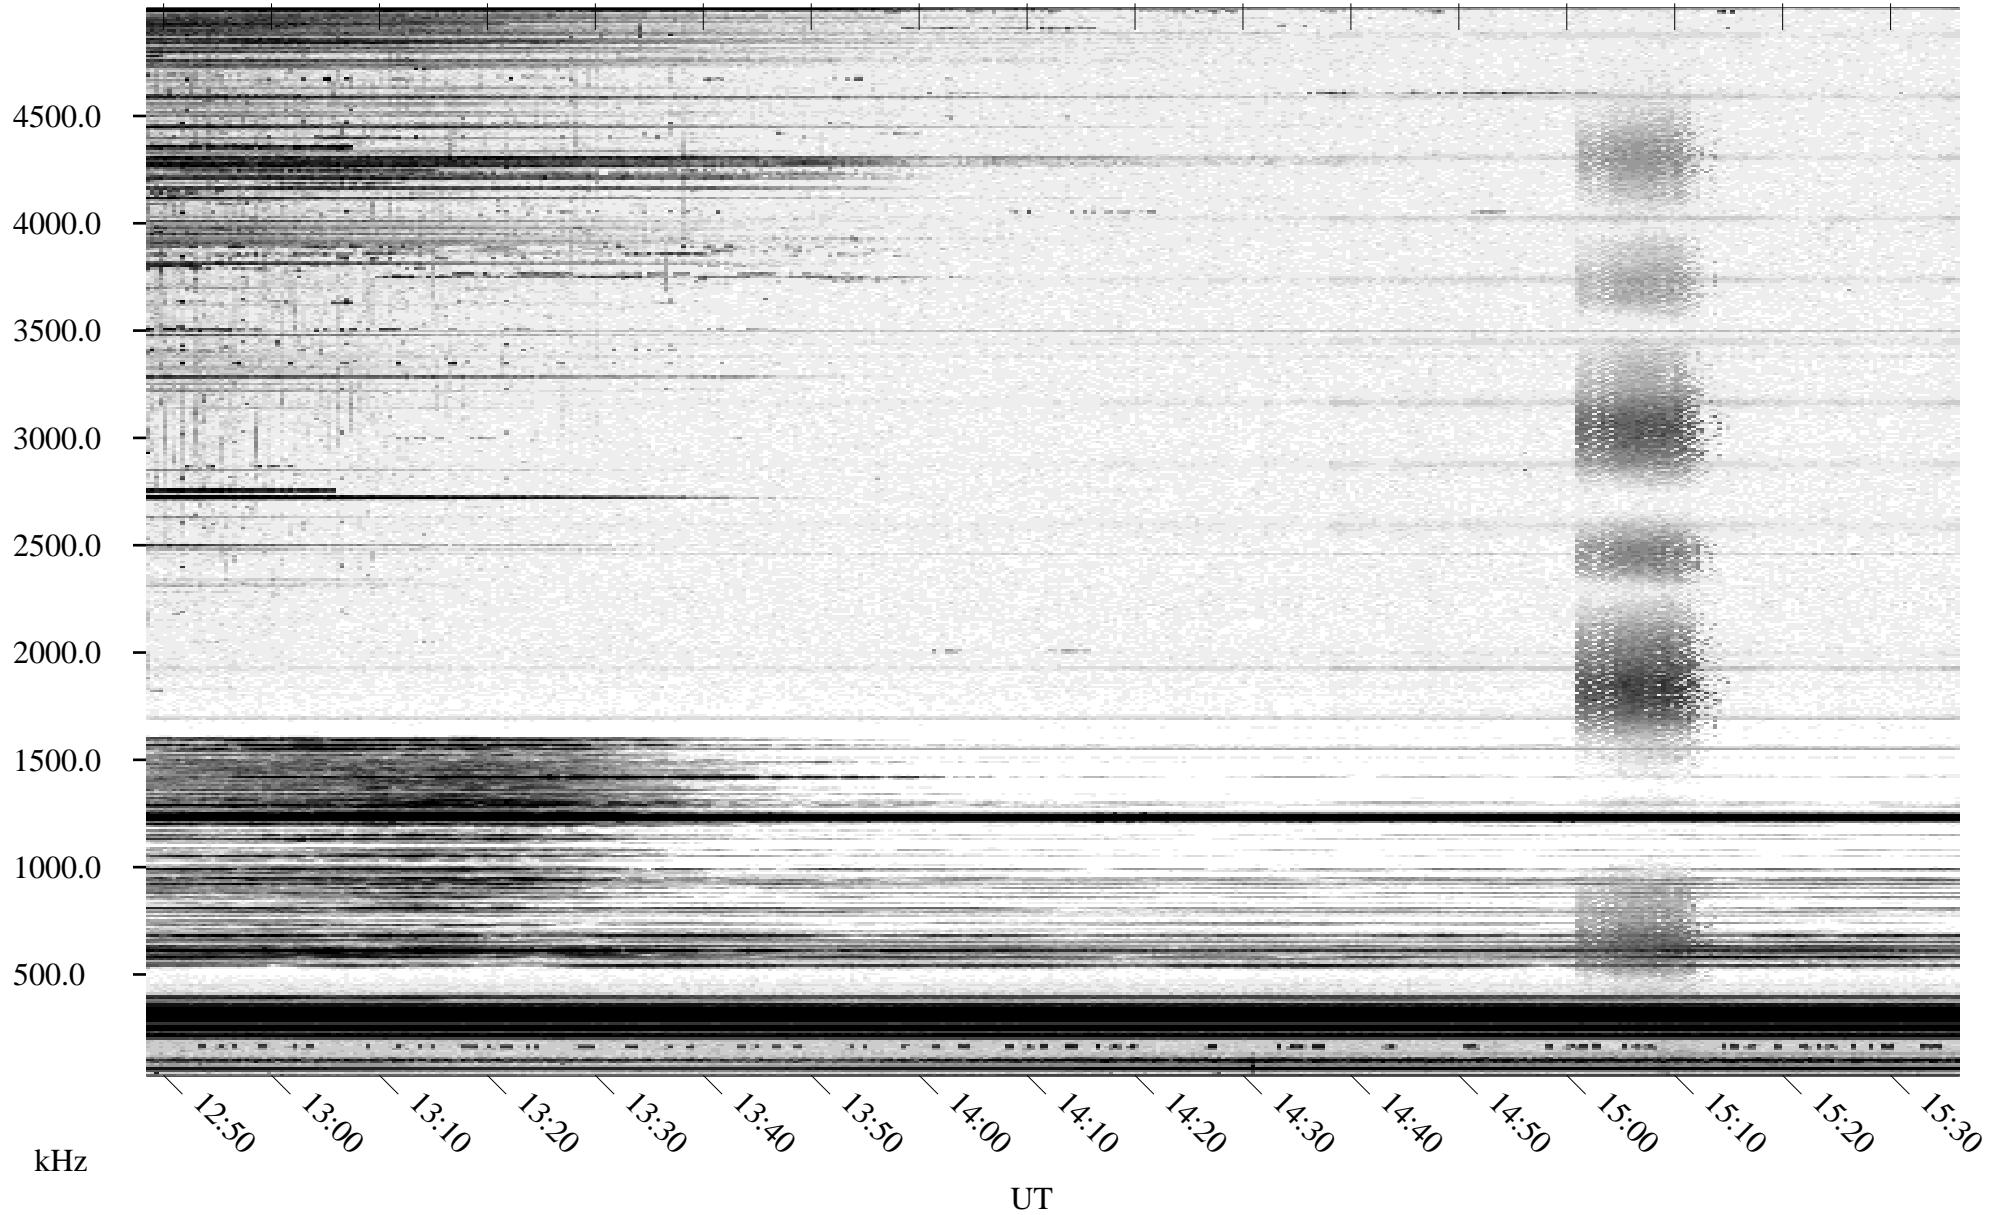

03/18/1995 Churchill, Manitoba

Linear Scale Black = 161 White = 15

ch950771l.r00m max_12

Page 1

03/18/1995 Churchill, Manitoba

Linear Scale Black = 161 White = 15

ch950771l.r00m max_12

Page 2

03/19/1995 Churchill, Manitoba

Linear Scale Black = 161 White = 15

ch950771.r00m max_12

Page 3

03/19/1995 Churchill, Manitoba

Linear Scale Black = 161 White = 15

ch950771.r00m max_12

Page 4

03/19/1995 Churchill, Manitoba

Linear Scale Black = 161 White = 15

ch950771.r00m max_12

Page 5

03/19/1995 Churchill, Manitoba

Linear Scale Black = 161 White = 15

ch950771.r00m max_12

Page 6

03/19/1995 Churchill, Manitoba

Linear Scale Black = 161 White = 15

ch950771.r00m max_12

Page 7

03/19/1995 Churchill, Manitoba

Linear Scale Black = 161 White = 15

ch950771l.r00m max_12