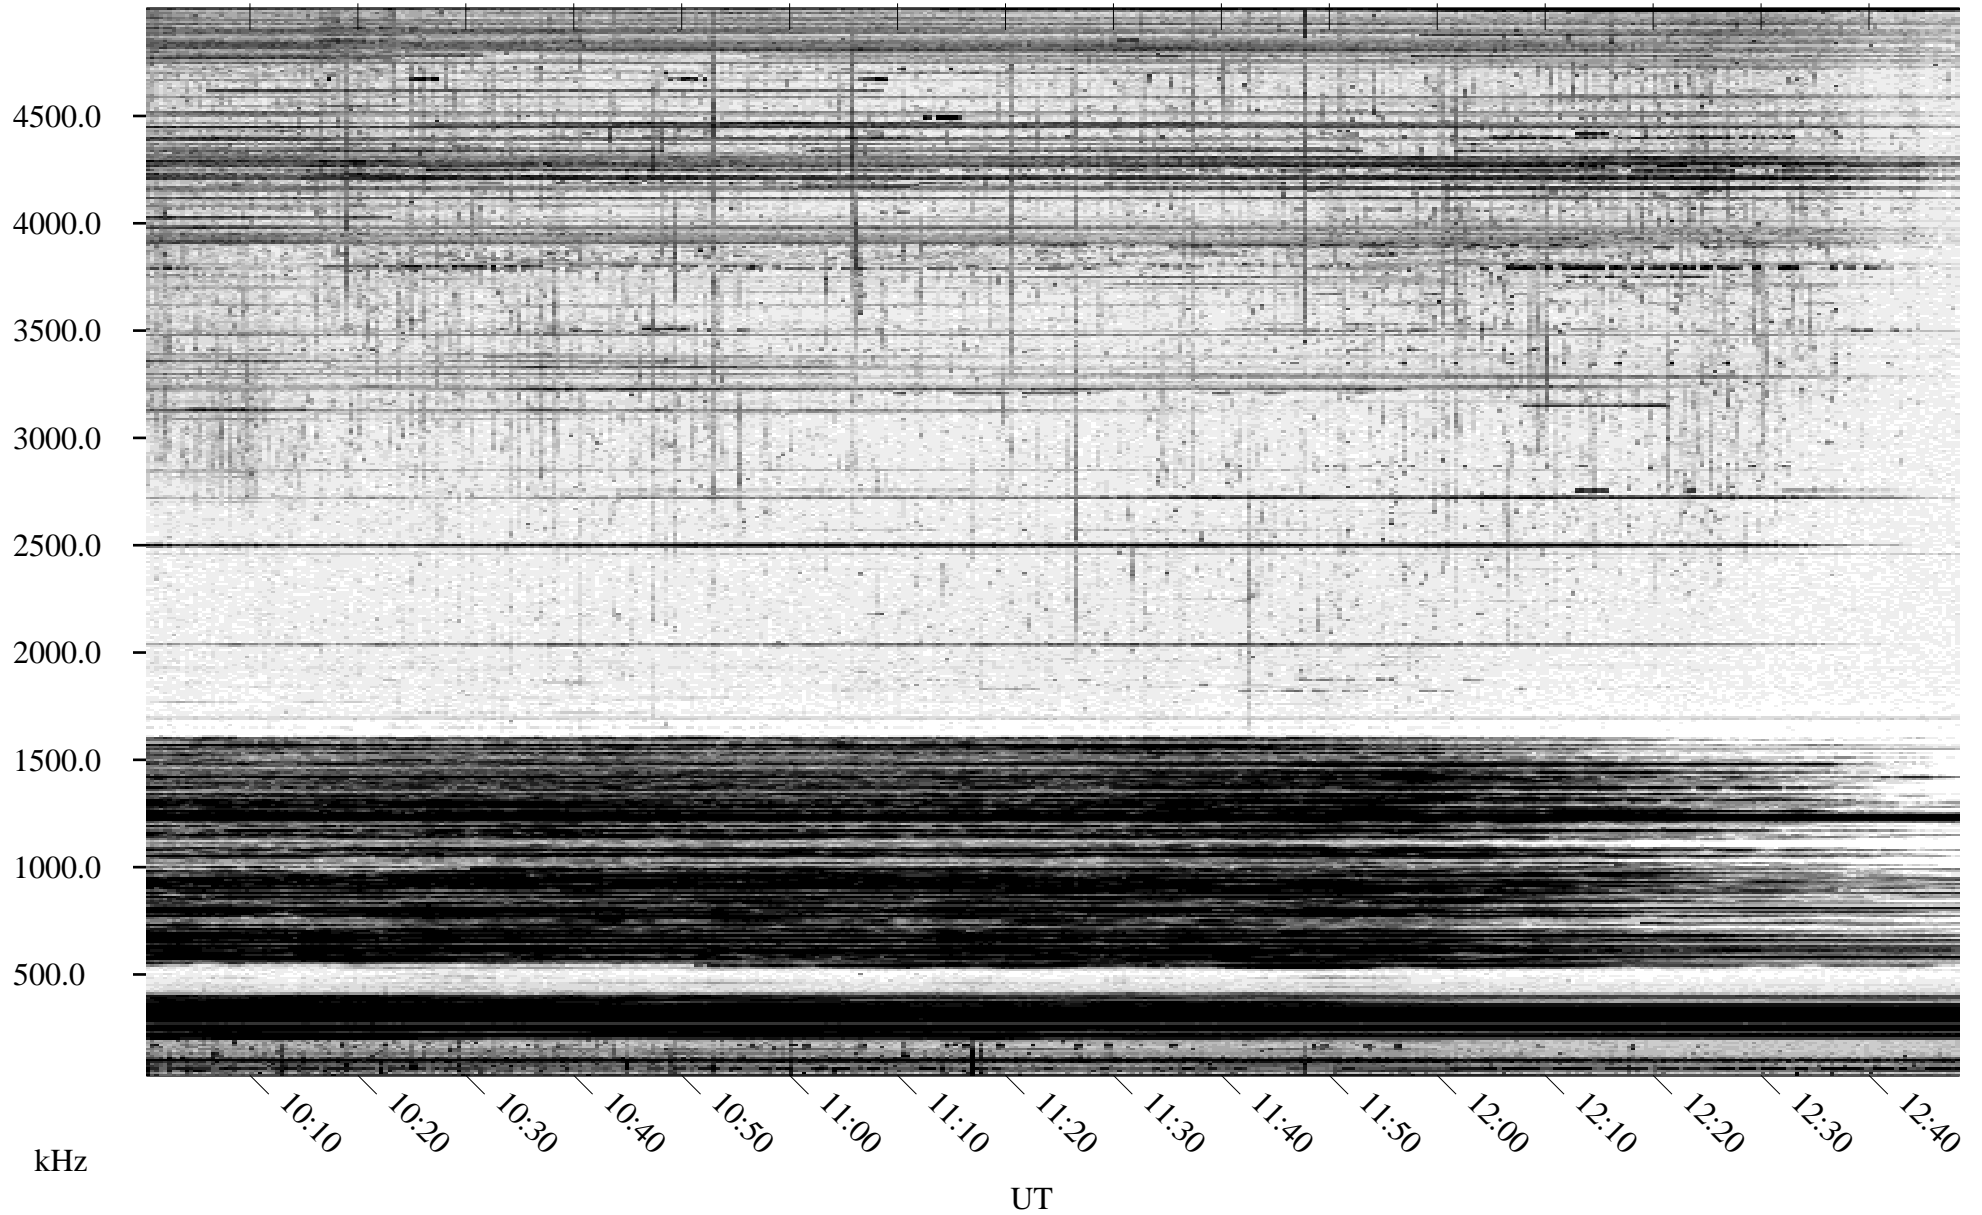

03/19/1995 Churchill, Manitoba

Linear Scale Black = 161 White = 15

ch95078l.r00m max_12

Page 1

03/19/1995 Churchill, Manitoba

Linear Scale Black = 161 White = 15

ch95078l.r00m max_12

Page 2

03/20/1995 Churchill, Manitoba

Linear Scale Black = 161 White = 15

ch95078l.r00m max_12

Page 3

03/20/1995 Churchill, Manitoba

Linear Scale Black = 161 White = 15

ch95078l.r00m max_12

Page 4

03/20/1995 Churchill, Manitoba

Linear Scale Black = 161 White = 15

ch95078l.r00m max_12

Page 5

03/20/1995 Churchill, Manitoba

Linear Scale Black = 161 White = 15

ch95078l.r00m max_12

Page 6

03/20/1995 Churchill, Manitoba

Linear Scale Black = 161 White = 15

ch95078l.r00m max_12

Page 7

03/20/1995 Churchill, Manitoba

Linear Scale Black = 161 White = 15

ch95078l.r00m max_12