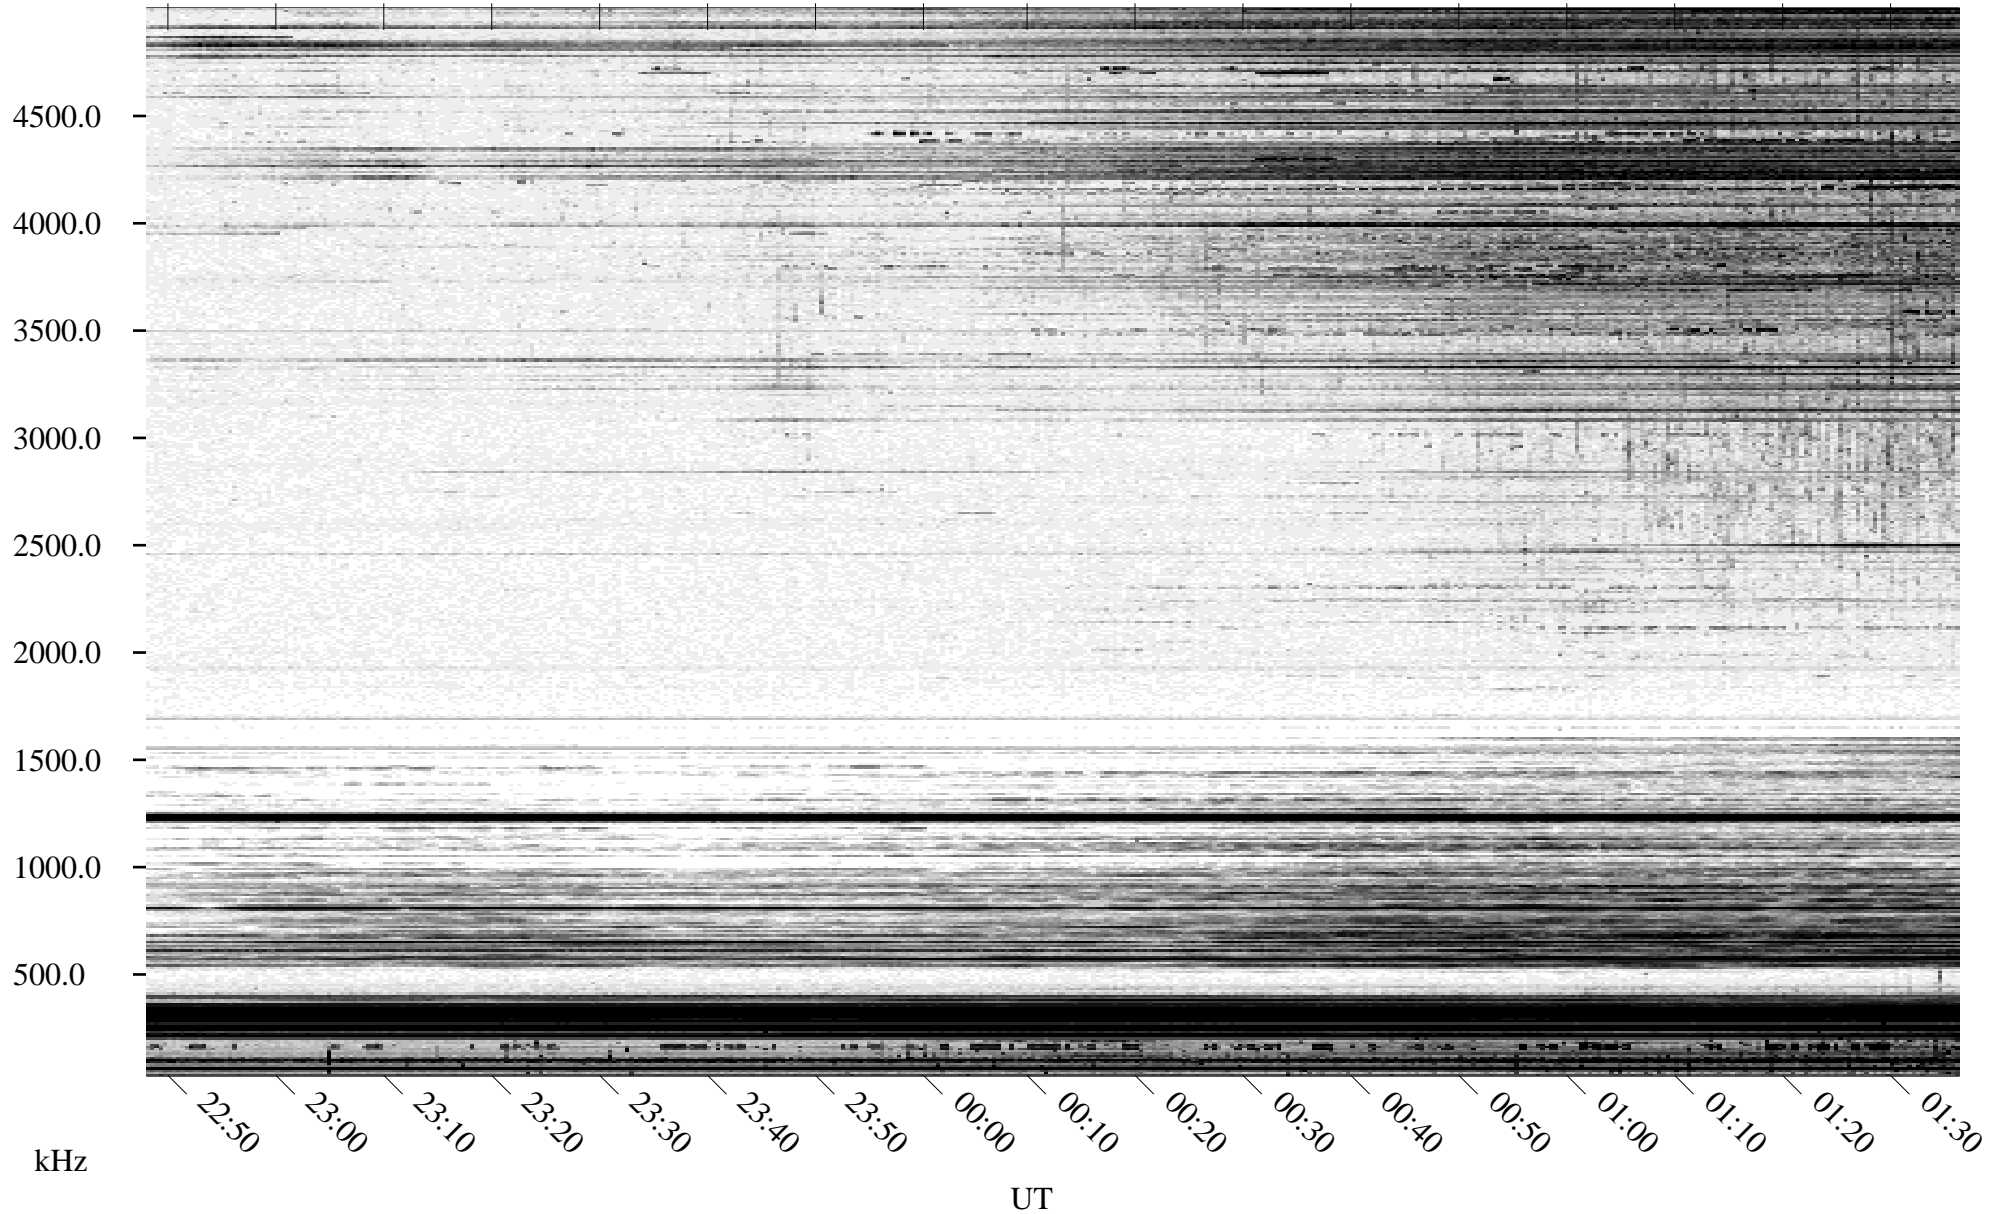

03/19/1995 Churchill, Manitoba

Linear Scale Black = 161 White = 15

ch95078l.r00m max_12

Page 1

03/19/1995 Churchill, Manitoba

Linear Scale Black = 161 White = 15

ch95078l.r00m max_12

Page 2

03/20/1995 Churchill, Manitoba

Linear Scale Black = 161 White = 15

ch95078l.r00m max_12

Page 3

03/20/1995 Churchill, Manitoba

Linear Scale Black = 161 White = 15

ch95078l.r00m max_12

Page 4

03/20/1995 Churchill, Manitoba

Linear Scale Black = 161 White = 15

ch95078l.r00m max_12

Page 5

03/20/1995 Churchill, Manitoba

Linear Scale Black = 161 White = 15

ch95078l.r00m max_12

Page 6

03/20/1995 Churchill, Manitoba

Linear Scale Black = 161 White = 15

ch95078l.r00m max_12

Page 7

03/20/1995 Churchill, Manitoba

Linear Scale Black = 161 White = 15

ch95078l.r00m max_12