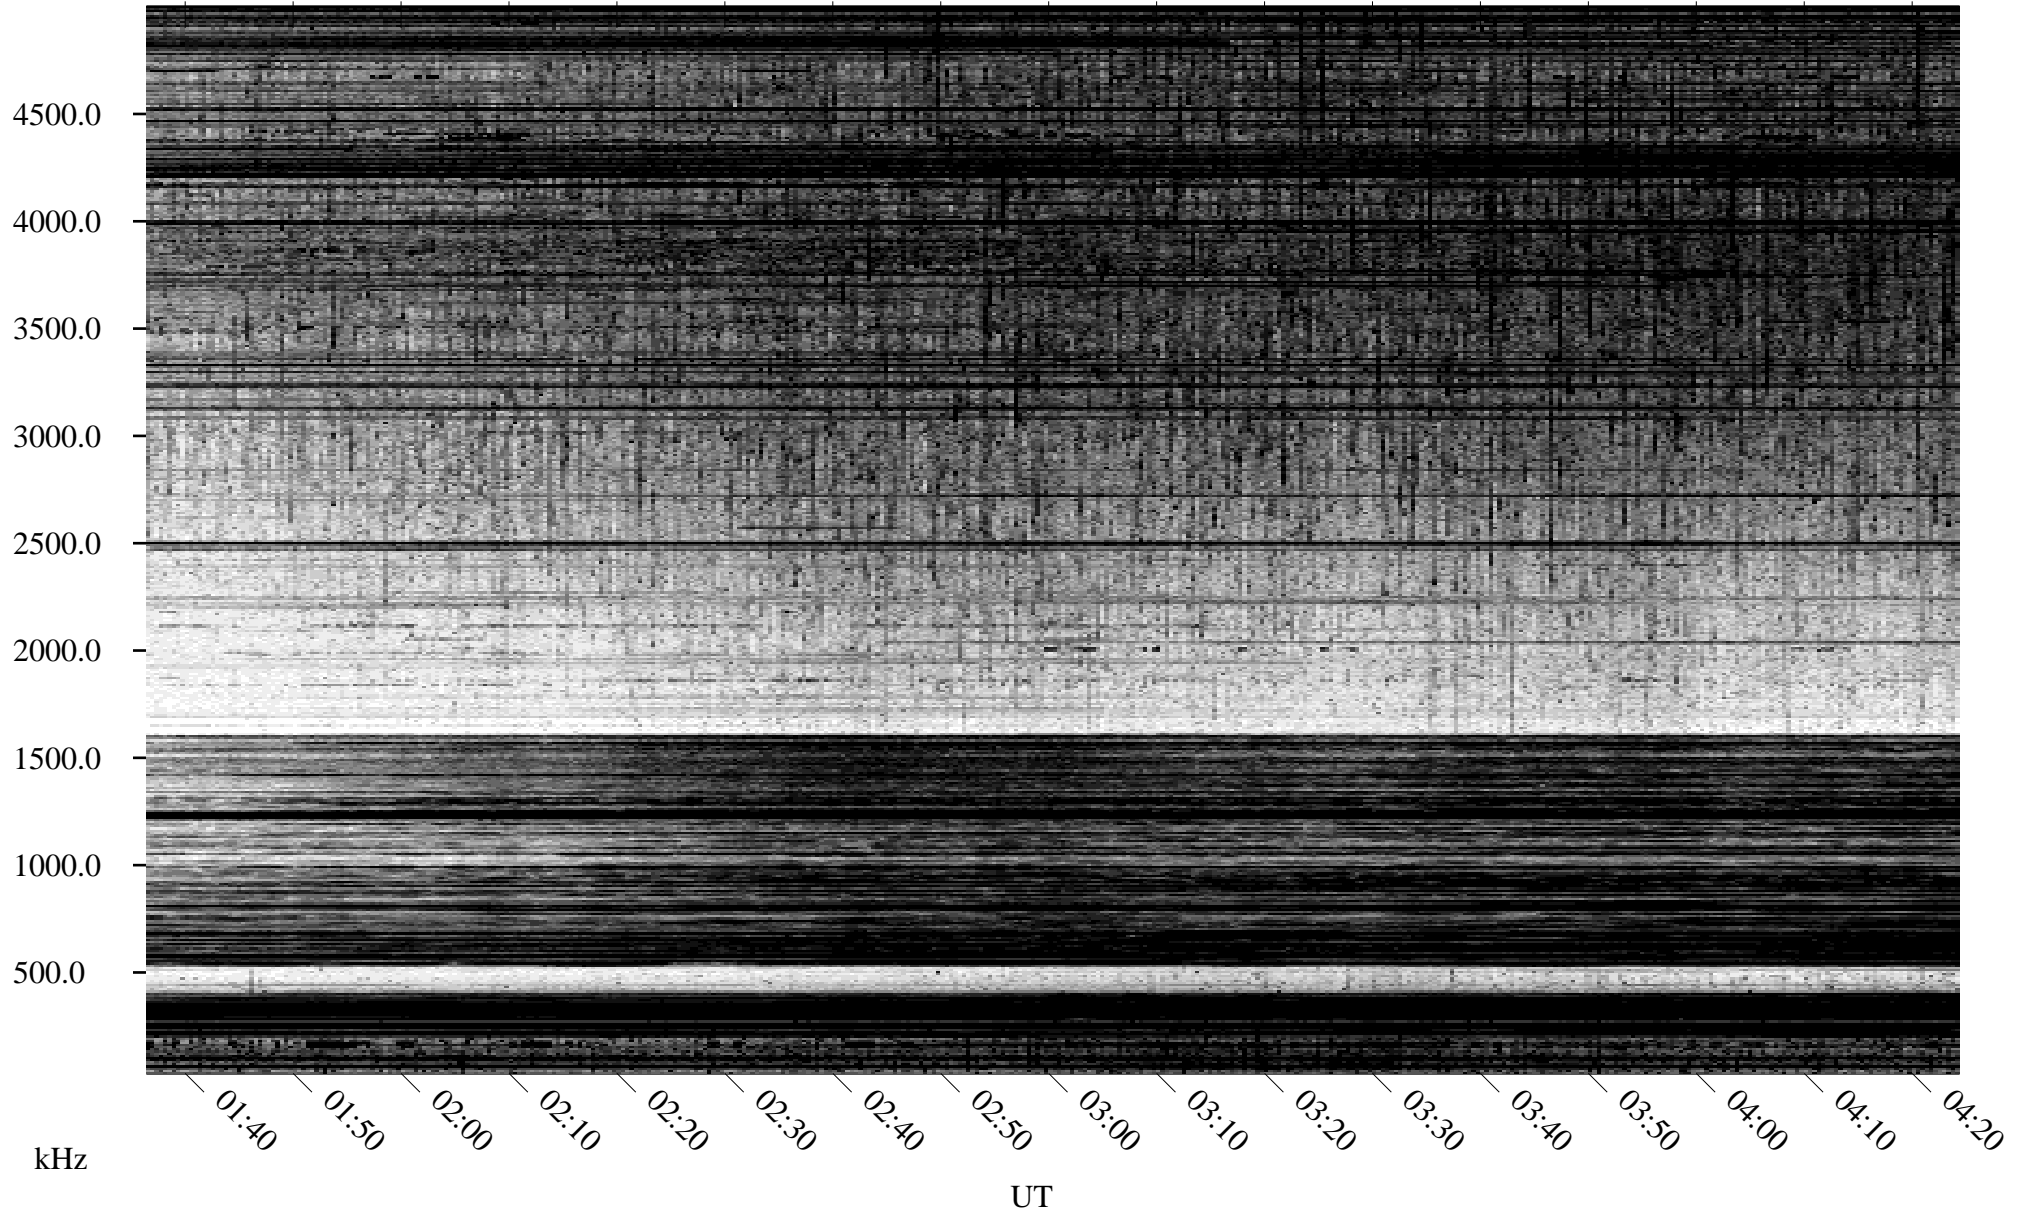

03/19/1995 Churchill, Manitoba

Linear Scale Black = 161 White = 15

ch95078l.r00m max_12

Page 1

03/19/1995 Churchill, Manitoba

Linear Scale Black = 161 White = 15

ch95078l.r00m max_12

Page 2

03/20/1995 Churchill, Manitoba

Linear Scale Black = 161 White = 15

ch95078l.r00m max_12

Page 3

03/20/1995 Churchill, Manitoba

Linear Scale Black = 161 White = 15

ch95078l.r00m max_12

Page 4

03/20/1995 Churchill, Manitoba

Linear Scale Black = 161 White = 15

ch95078l.r00m max_12

Page 5

03/20/1995 Churchill, Manitoba

Linear Scale Black = 161 White = 15

ch95078l.r00m max_12

Page 6

03/20/1995 Churchill, Manitoba

Linear Scale Black = 161 White = 15

ch95078l.r00m max_12

Page 7

03/20/1995 Churchill, Manitoba

Linear Scale Black = 161 White = 15

ch95078l.r00m max_12