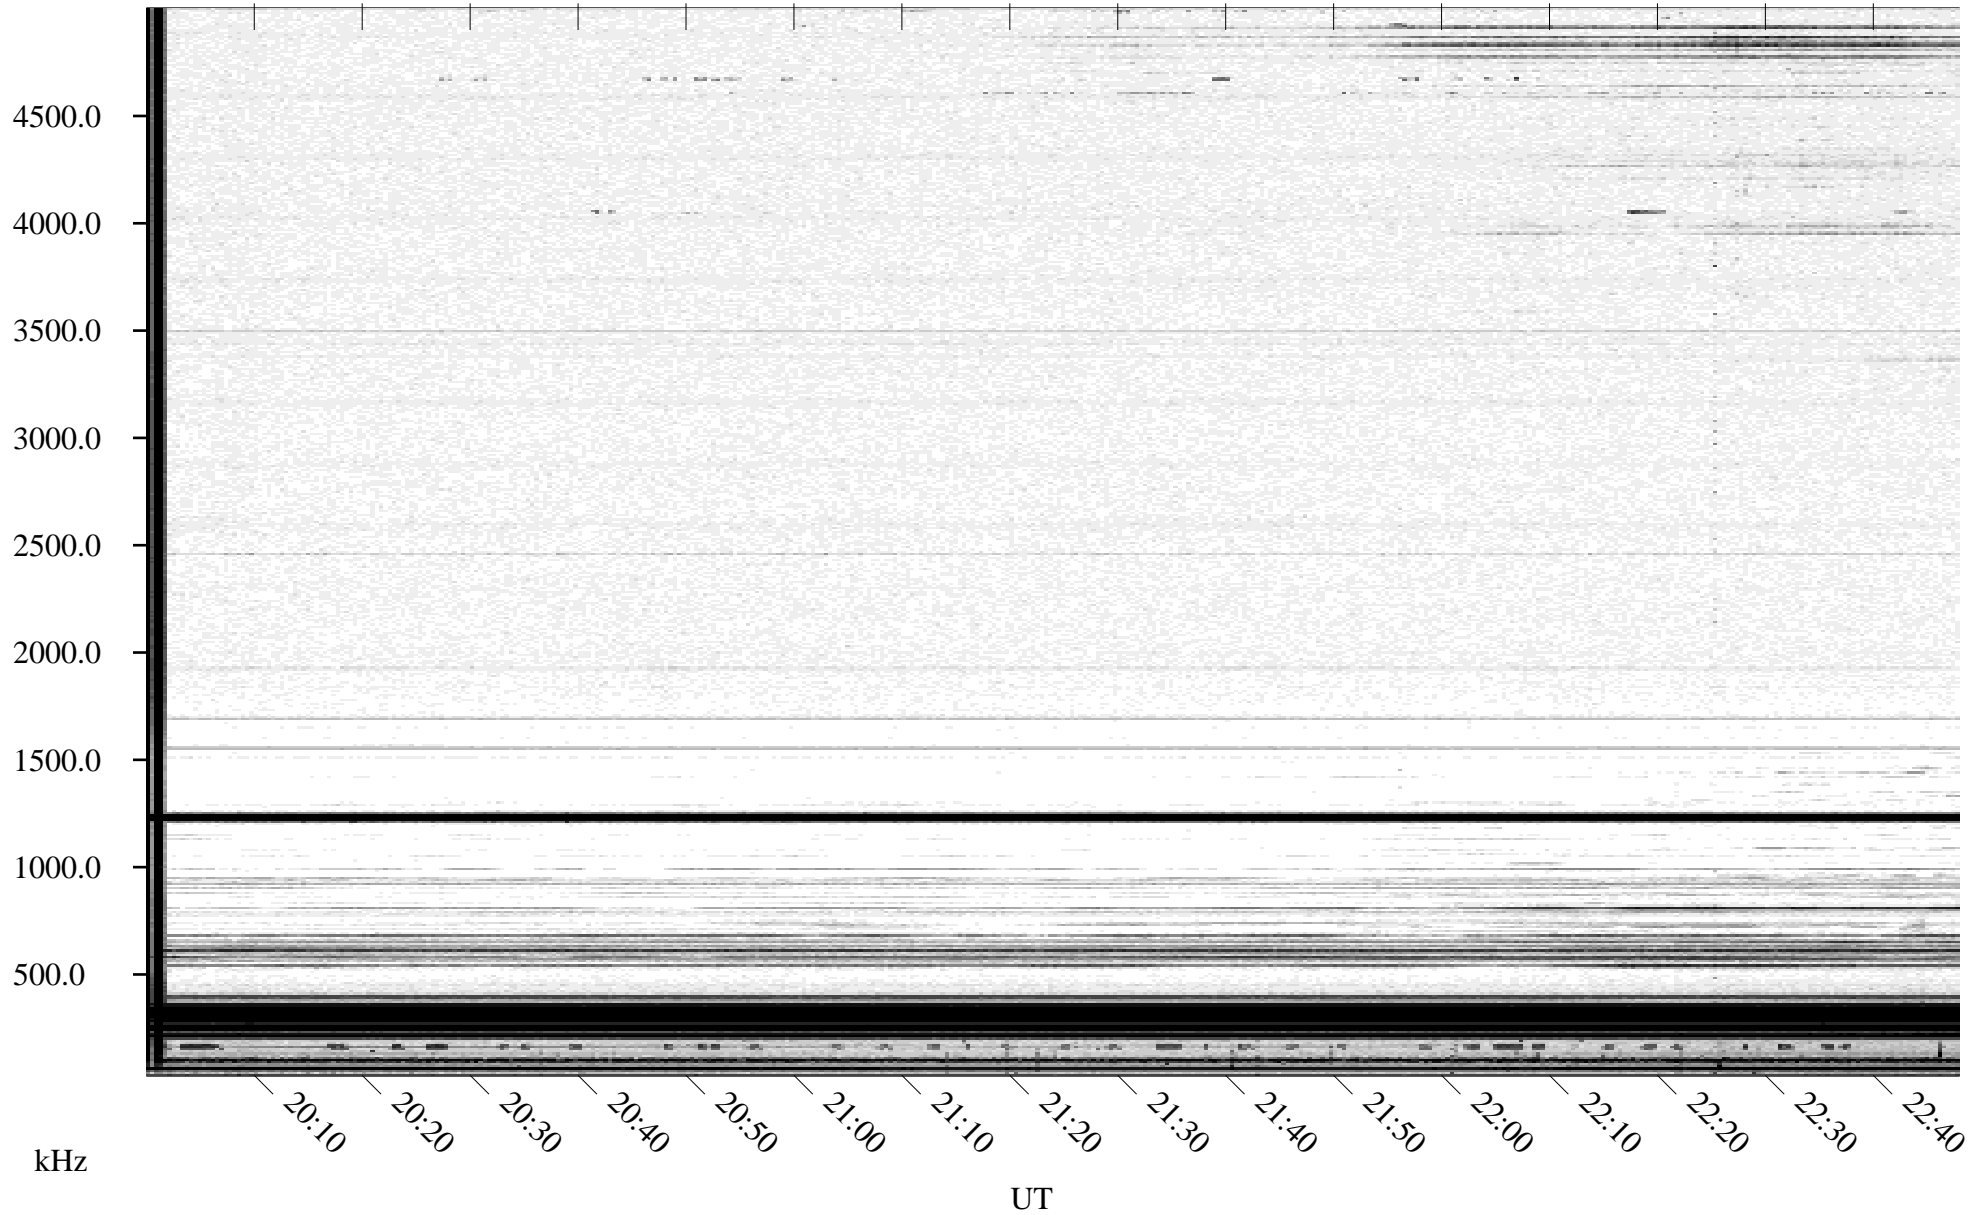

03/19/1995 Churchill, Manitoba

Linear Scale Black = 161 White = 15

ch95078l.r00m max_12

Page 1

03/19/1995 Churchill, Manitoba

Linear Scale Black = 161 White = 15

ch95078l.r00m max_12

Page 2

03/20/1995 Churchill, Manitoba

Linear Scale Black = 161 White = 15

ch95078l.r00m max_12

Page 3

03/20/1995 Churchill, Manitoba

Linear Scale Black = 161 White = 15

ch95078l.r00m max_12

Page 4

03/20/1995 Churchill, Manitoba

Linear Scale Black = 161 White = 15

ch95078l.r00m max_12

Page 5

03/20/1995 Churchill, Manitoba

Linear Scale Black = 161 White = 15

ch95078l.r00m max_12

Page 6

03/20/1995 Churchill, Manitoba

Linear Scale Black = 161 White = 15

ch95078l.r00m max_12

Page 7

03/20/1995 Churchill, Manitoba

Linear Scale Black = 161 White = 15

ch95078l.r00m max_12