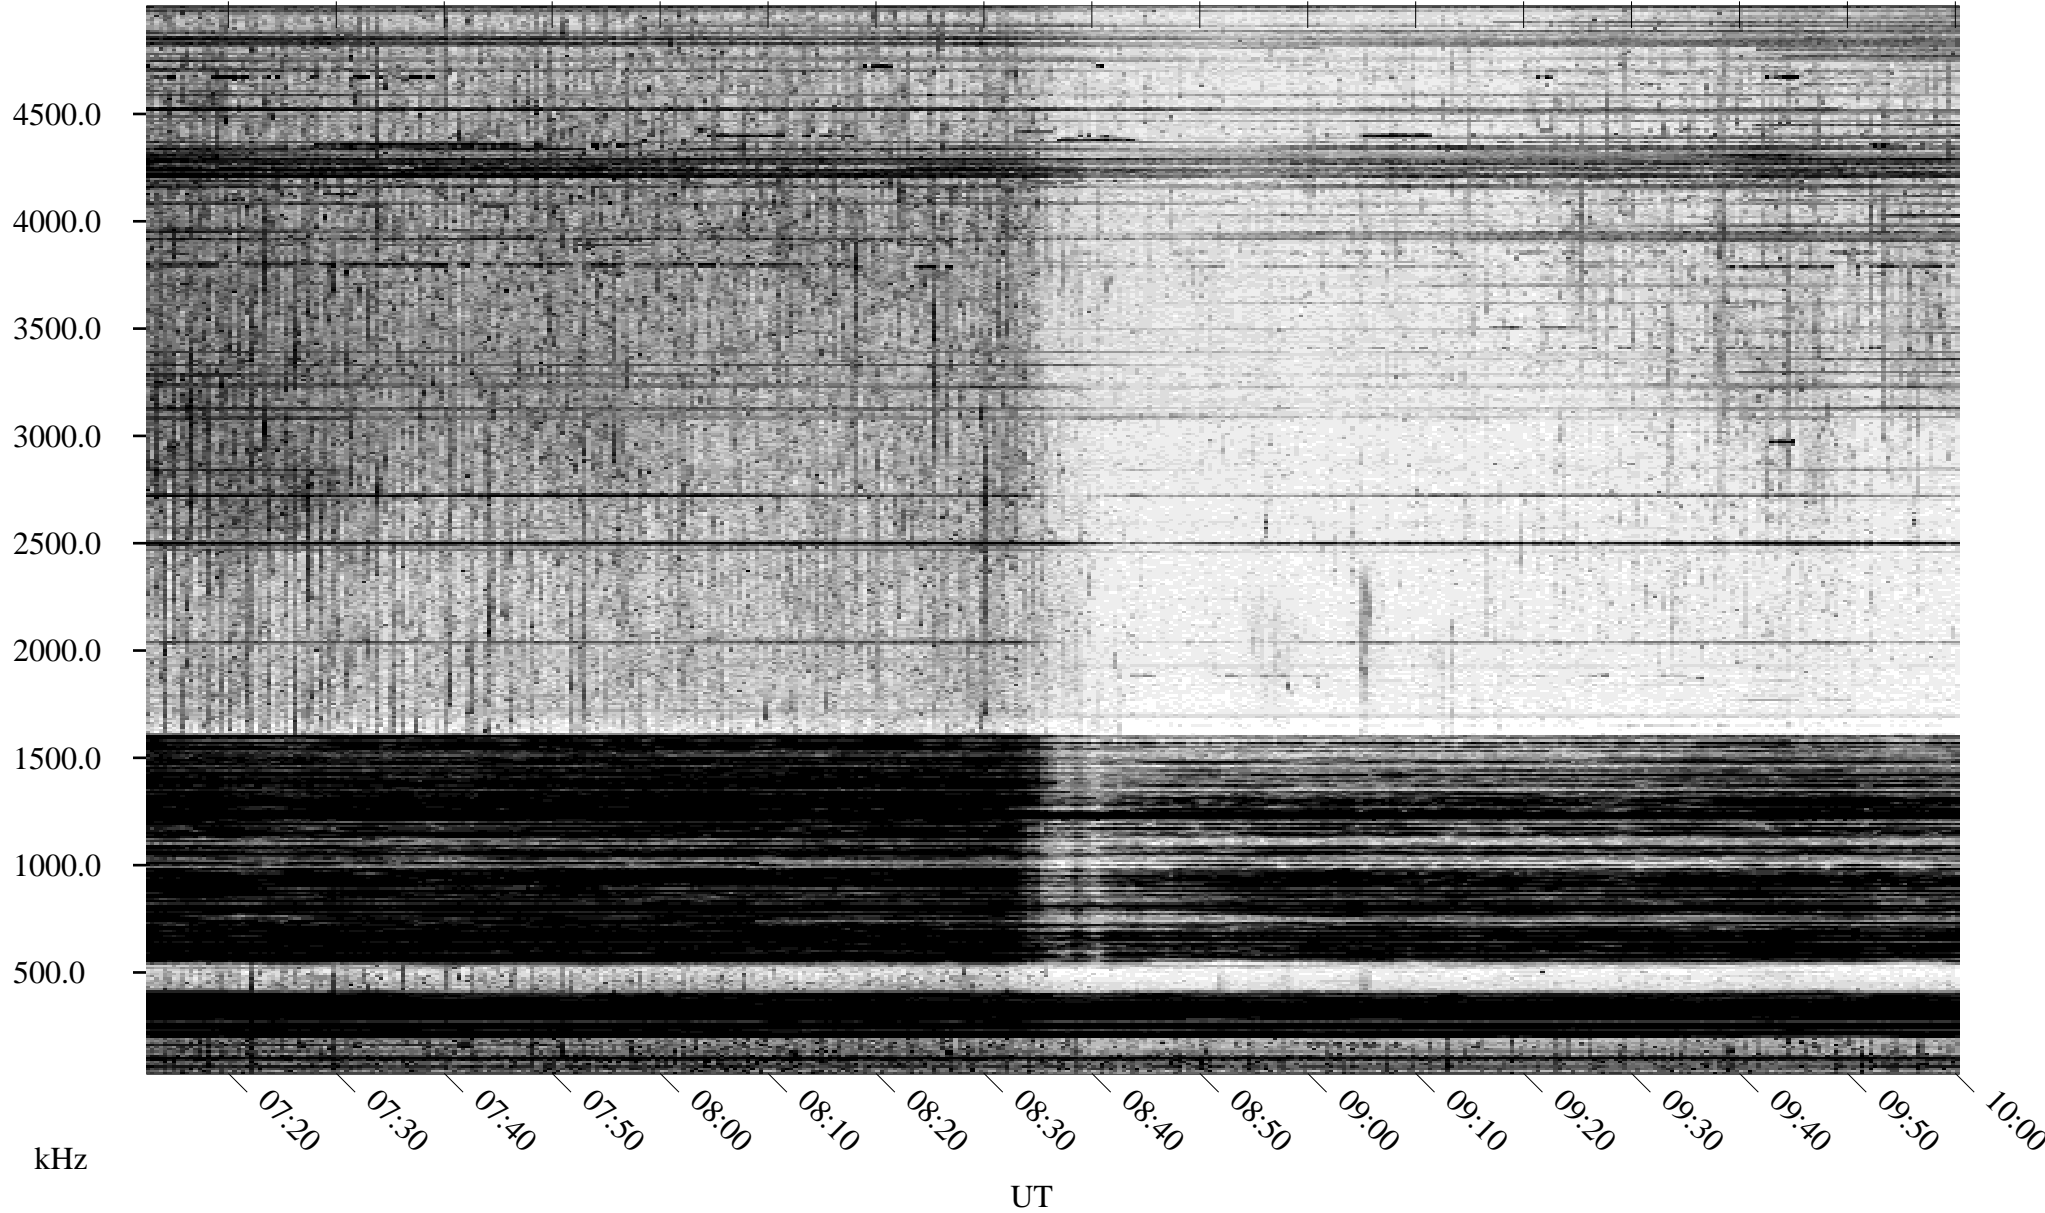

03/19/1995 Churchill, Manitoba

Linear Scale Black = 161 White = 15

ch95078l.r00m max_12

Page 1

03/19/1995 Churchill, Manitoba

Linear Scale Black = 161 White = 15

ch95078l.r00m max_12

Page 2

03/20/1995 Churchill, Manitoba

Linear Scale Black = 161 White = 15

ch95078l.r00m max_12

Page 3

03/20/1995 Churchill, Manitoba

Linear Scale Black = 161 White = 15

ch95078l.r00m max_12

Page 4

03/20/1995 Churchill, Manitoba

Linear Scale Black = 161 White = 15

ch95078l.r00m max_12

Page 5

03/20/1995 Churchill, Manitoba

Linear Scale Black = 161 White = 15

ch95078l.r00m max_12

Page 6

03/20/1995 Churchill, Manitoba

Linear Scale Black = 161 White = 15

ch95078l.r00m max_12

Page 7

03/20/1995 Churchill, Manitoba

Linear Scale Black = 161 White = 15

ch95078l.r00m max_12