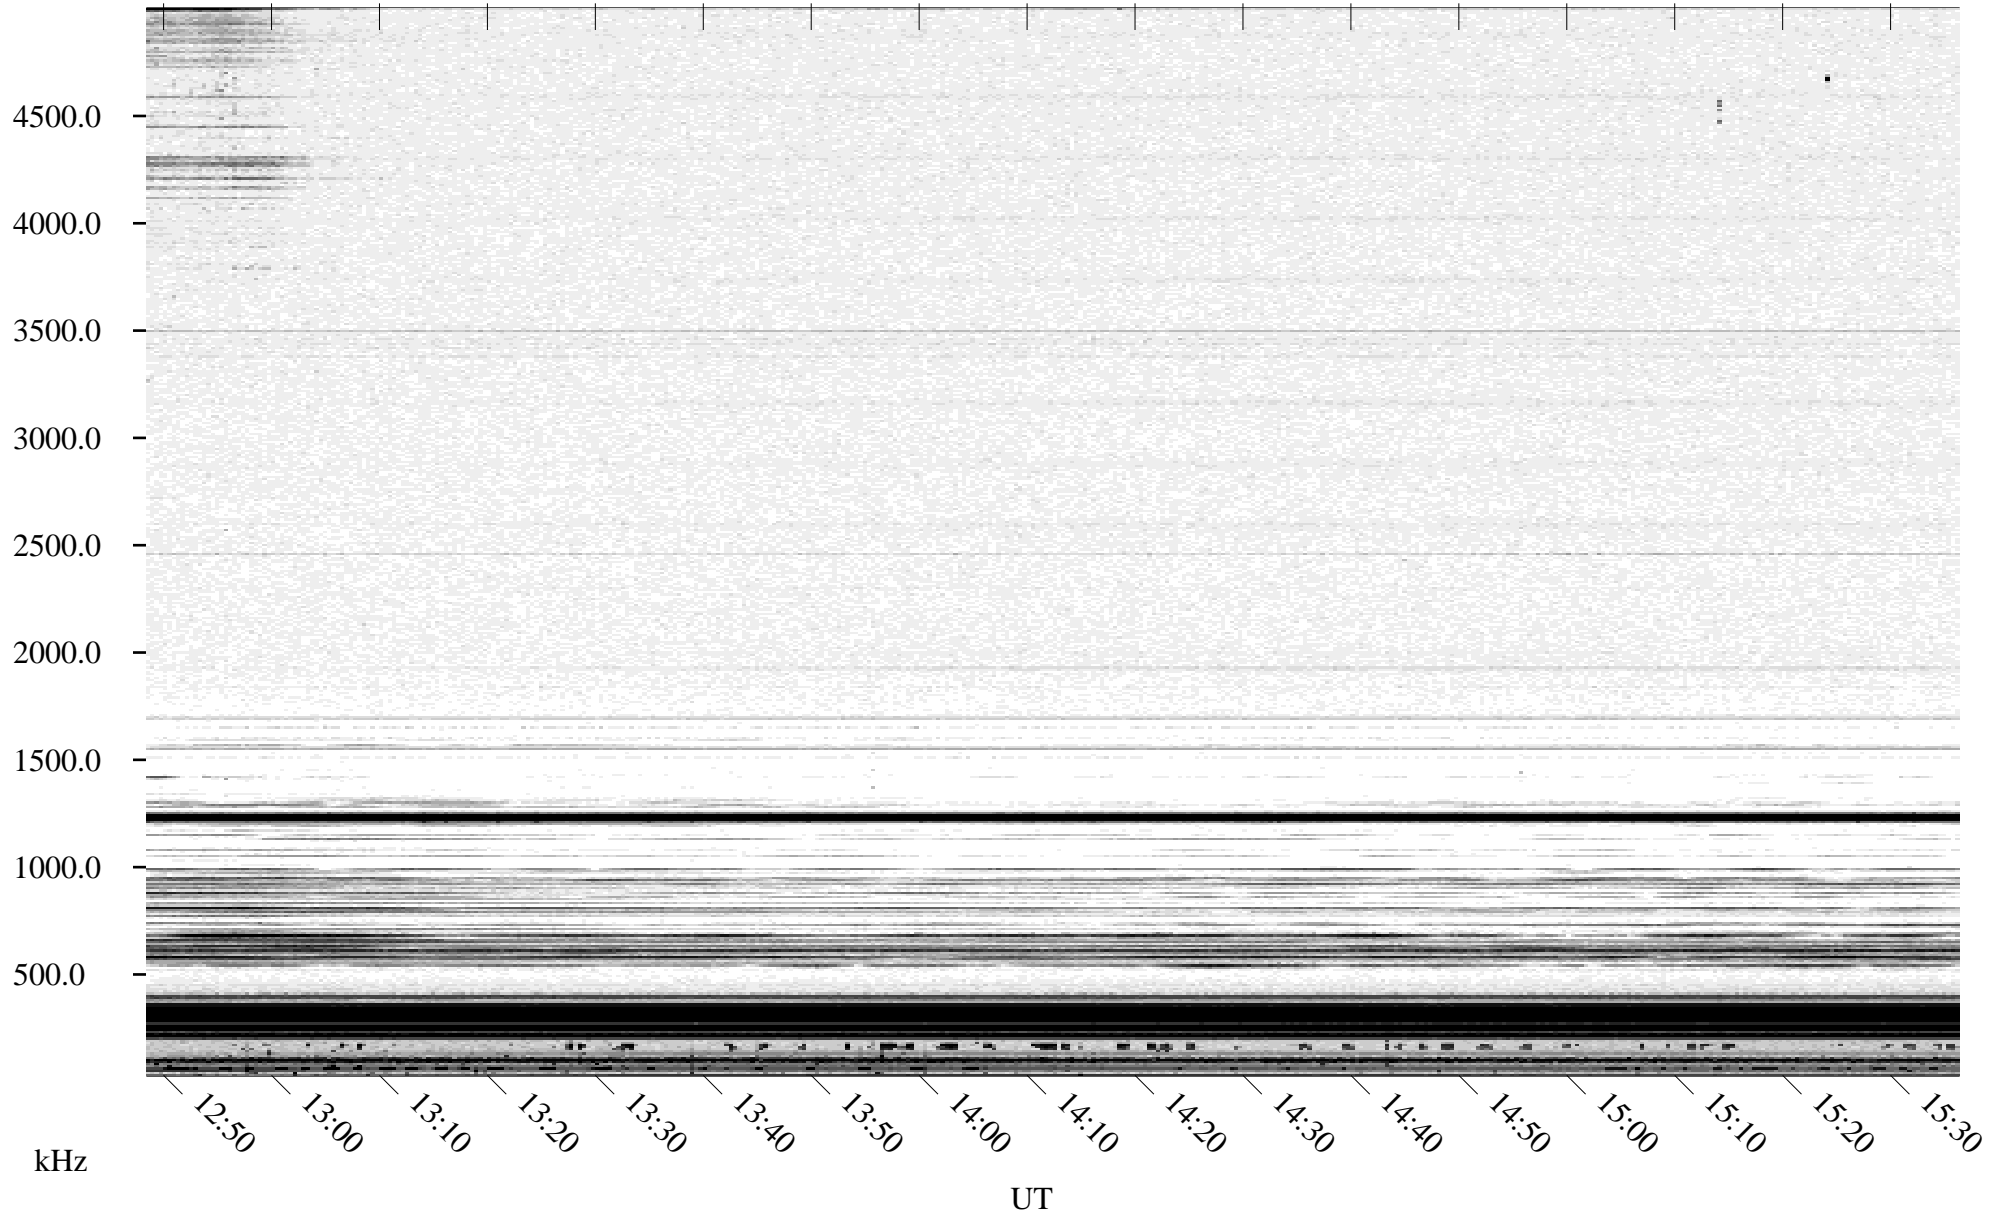

03/19/1995 Churchill, Manitoba

Linear Scale Black = 161 White = 15

ch95078l.r00m max_12

Page 1

03/19/1995 Churchill, Manitoba

Linear Scale Black = 161 White = 15

ch95078l.r00m max_12

Page 2

03/20/1995 Churchill, Manitoba

Linear Scale Black = 161 White = 15

ch95078l.r00m max_12

Page 3

03/20/1995 Churchill, Manitoba

Linear Scale Black = 161 White = 15

ch95078l.r00m max_12

Page 4

03/20/1995 Churchill, Manitoba

Linear Scale Black = 161 White = 15

ch95078l.r00m max_12

Page 5

03/20/1995 Churchill, Manitoba

Linear Scale Black = 161 White = 15

ch95078l.r00m max_12

Page 6

03/20/1995 Churchill, Manitoba

Linear Scale Black = 161 White = 15

ch95078l.r00m max_12

Page 7

03/20/1995 Churchill, Manitoba

Linear Scale Black = 161 White = 15

ch95078l.r00m max_12