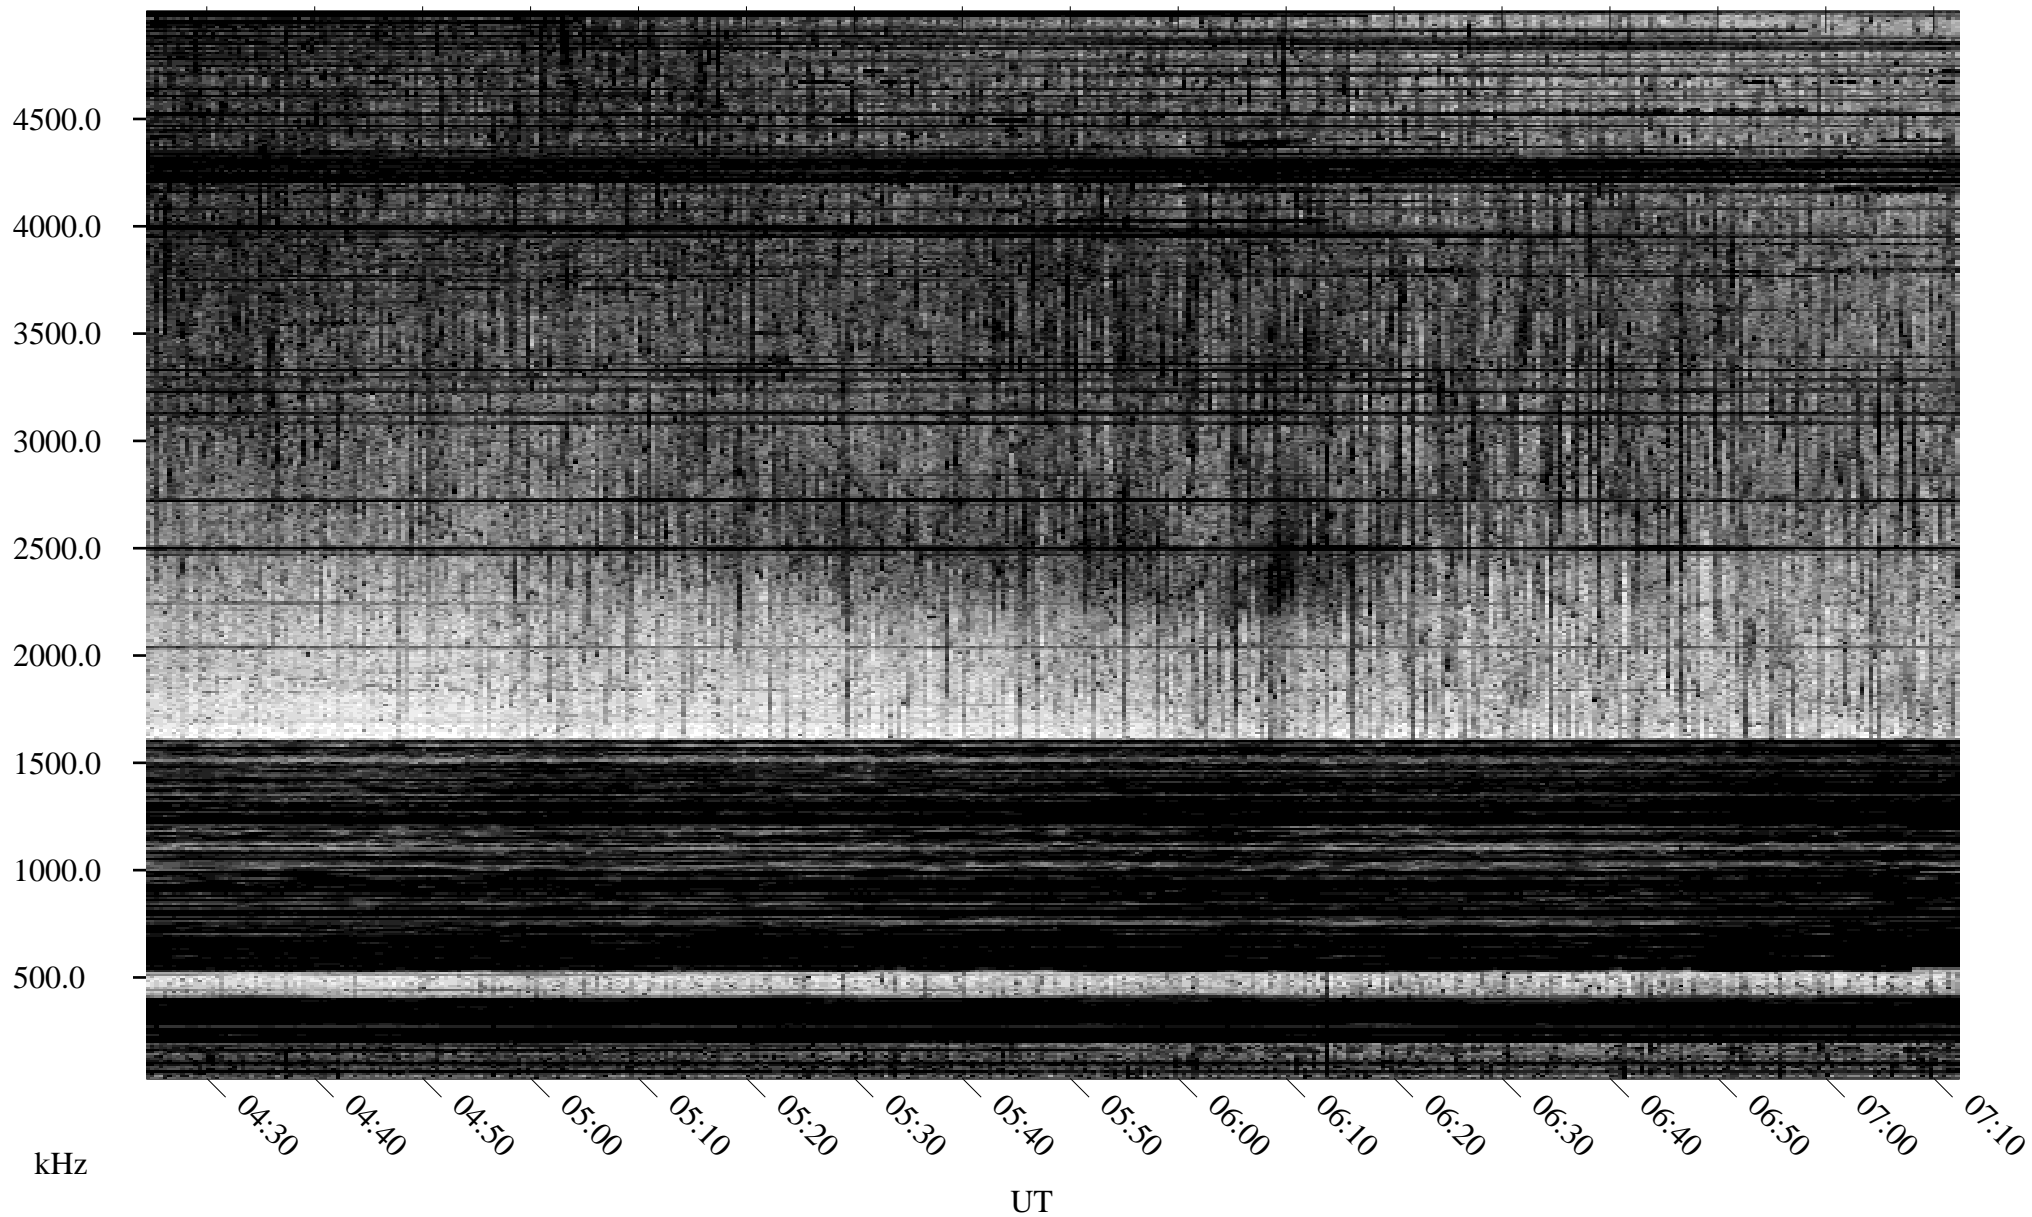

03/19/1995 Churchill, Manitoba

Linear Scale Black = 161 White = 15

ch95078l.r00m max_12

Page 1

03/19/1995 Churchill, Manitoba

Linear Scale Black = 161 White = 15

ch95078l.r00m max_12

Page 2

03/20/1995 Churchill, Manitoba

Linear Scale Black = 161 White = 15

ch95078l.r00m max_12

Page 3

03/20/1995 Churchill, Manitoba

Linear Scale Black = 161 White = 15

ch95078l.r00m max_12

Page 4

03/20/1995 Churchill, Manitoba

Linear Scale Black = 161 White = 15

ch95078l.r00m max_12

Page 5

03/20/1995 Churchill, Manitoba

Linear Scale Black = 161 White = 15

ch95078l.r00m max_12

Page 6

03/20/1995 Churchill, Manitoba

Linear Scale Black = 161 White = 15

ch95078l.r00m max_12

Page 7

03/20/1995 Churchill, Manitoba

Linear Scale Black = 161 White = 15

ch95078l.r00m max_12