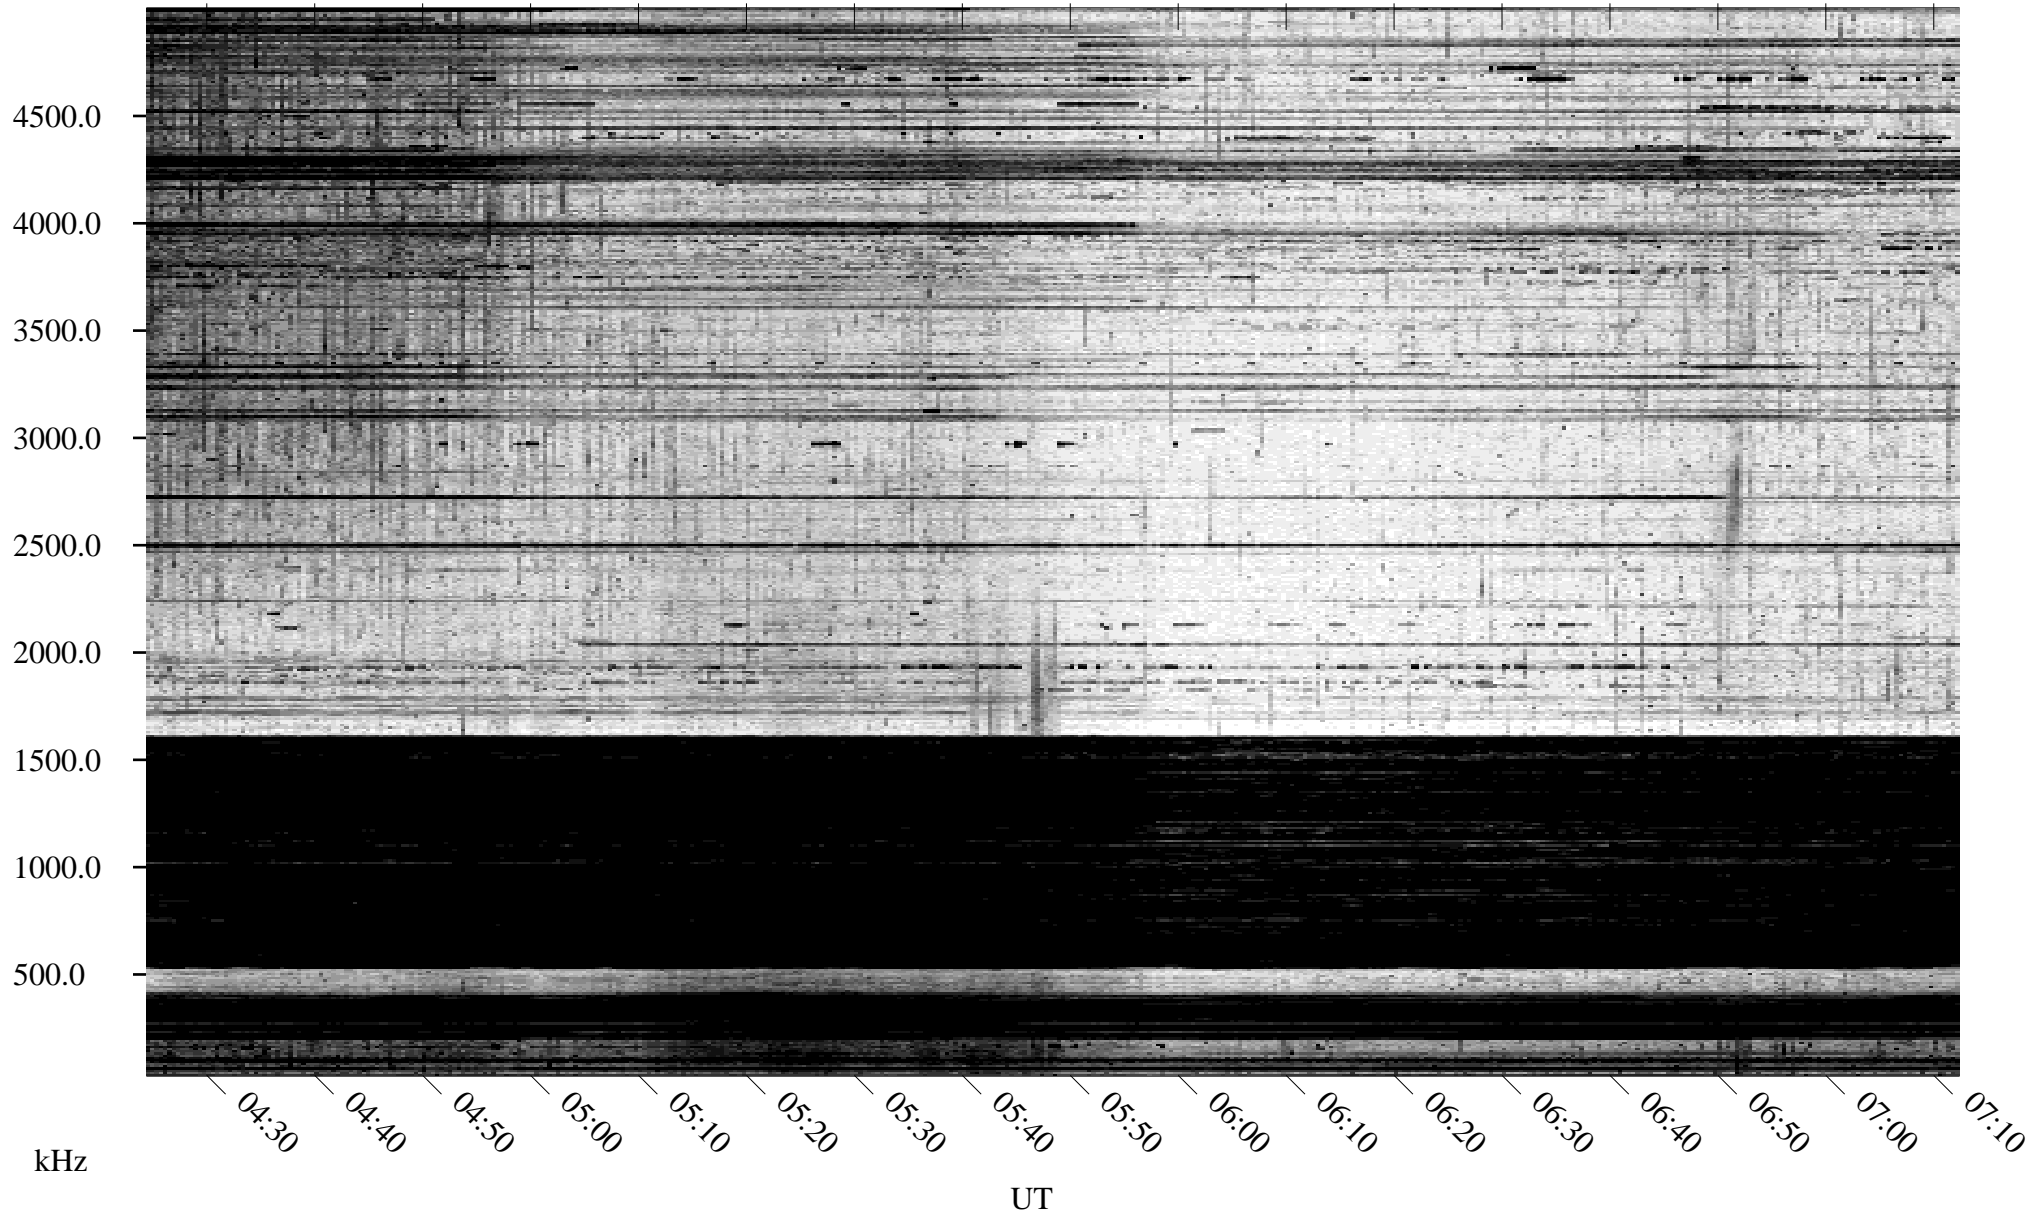

03/20/1995 Churchill, Manitoba

Linear Scale Black = 161 White = 15

ch95079l.r00m max_12

Page 1

03/20/1995 Churchill, Manitoba

Linear Scale Black = 161 White = 15

ch95079l.r00m max_12

Page 2

03/21/1995 Churchill, Manitoba

Linear Scale Black = 161 White = 15

ch95079l.r00m max_12

Page 3

03/21/1995 Churchill, Manitoba

Linear Scale Black = 161 White = 15

ch95079l.r00m max_12

Page 4

03/21/1995 Churchill, Manitoba

Linear Scale Black = 161 White = 15

ch95079l.r00m max_12

Page 5

03/21/1995 Churchill, Manitoba

Linear Scale Black = 161 White = 15

ch95079l.r00m max_12

Page 6

03/21/1995 Churchill, Manitoba

Linear Scale Black = 161 White = 15

ch95079l.r00m max_12

Page 7

03/21/1995 Churchill, Manitoba

Linear Scale Black = 161 White = 15

ch95079l.r00m max_12

Page 8