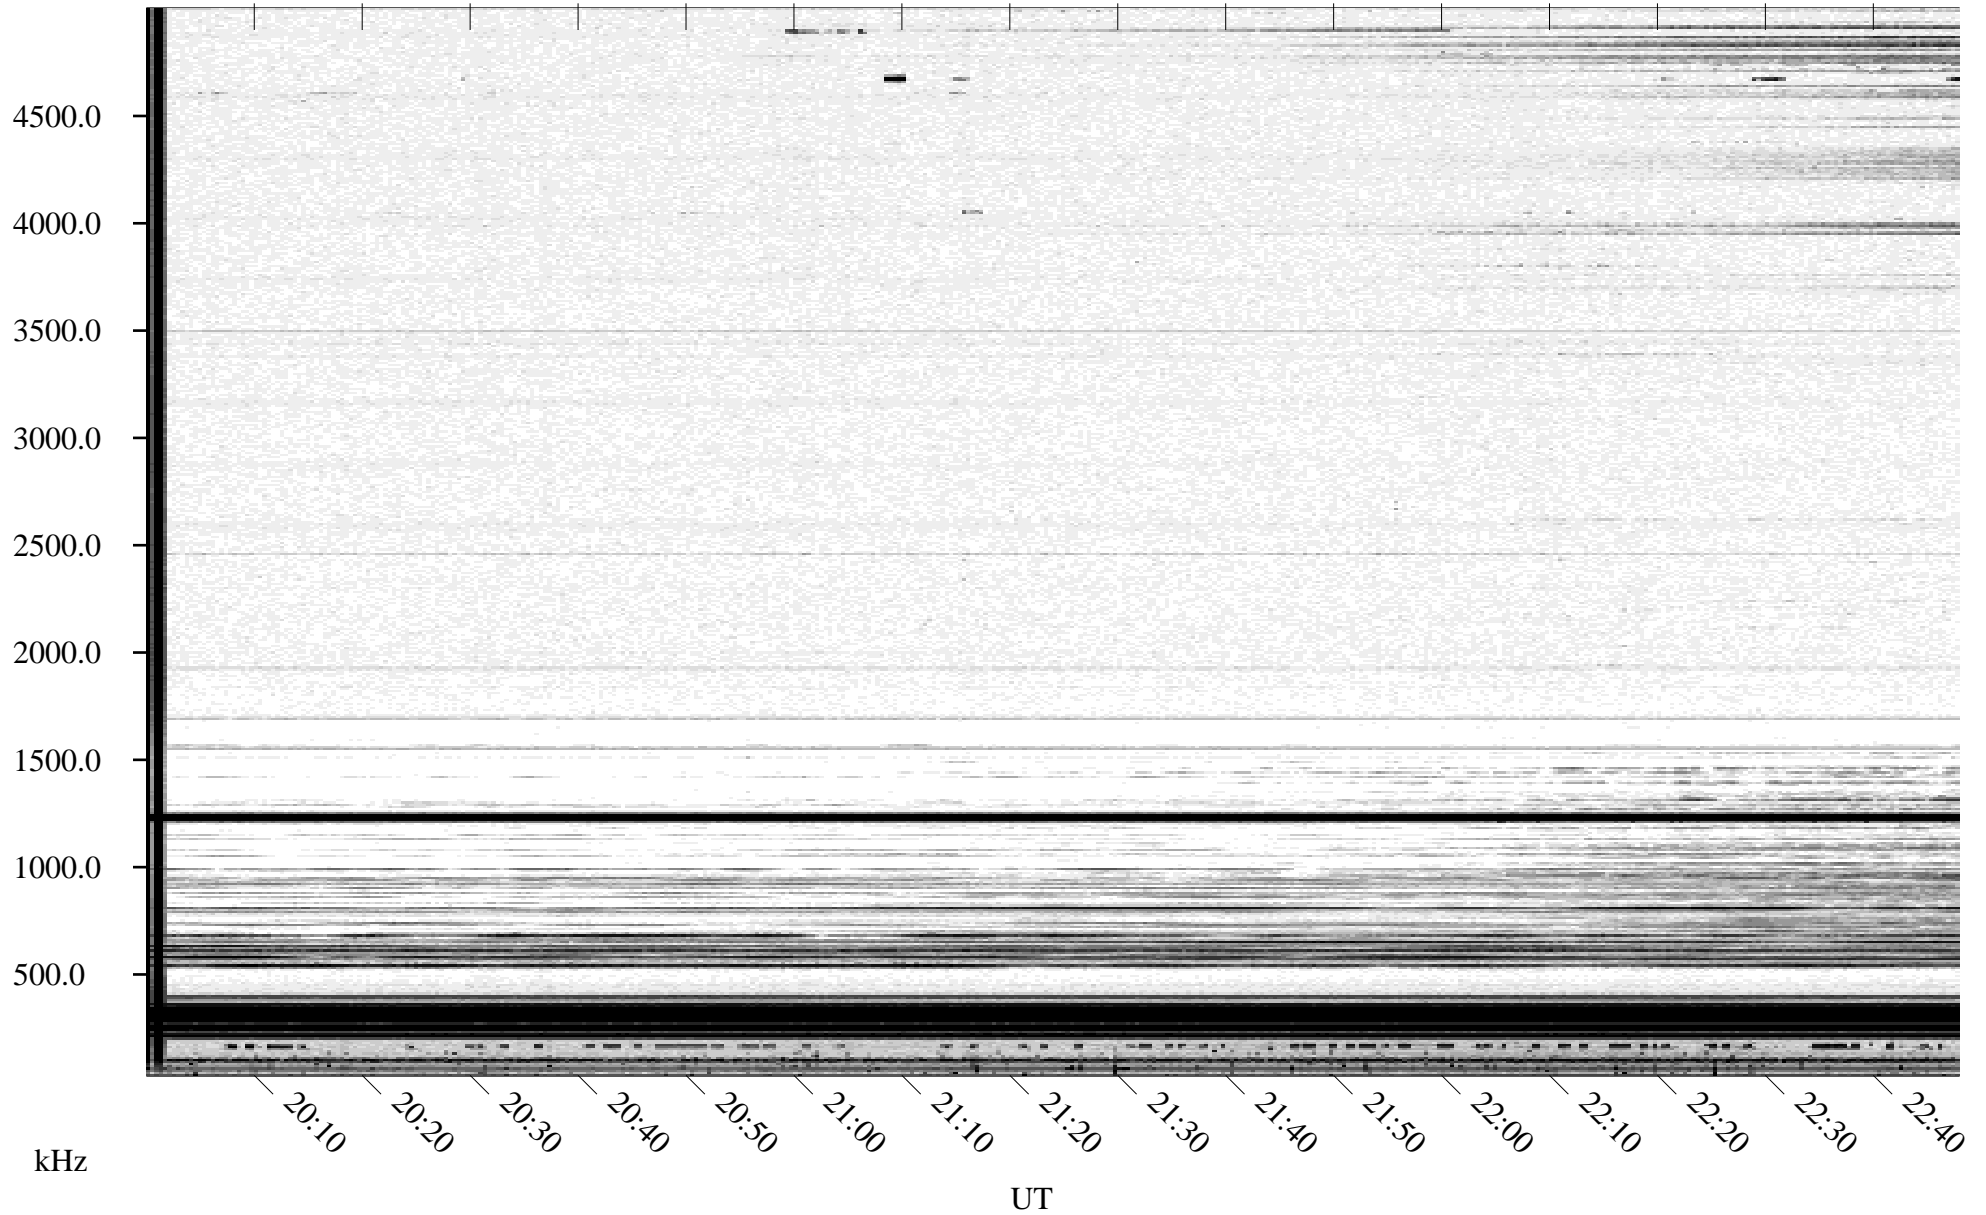

03/20/1995 Churchill, Manitoba

Linear Scale Black = 161 White = 15

ch95079l.r00m max_12

Page 1

03/20/1995 Churchill, Manitoba

Linear Scale Black = 161 White = 15

ch95079l.r00m max_12

Page 2

03/21/1995 Churchill, Manitoba

Linear Scale Black = 161 White = 15

ch95079l.r00m max_12

Page 3

03/21/1995 Churchill, Manitoba

Linear Scale Black = 161 White = 15

ch95079l.r00m max_12

Page 4

03/21/1995 Churchill, Manitoba

Linear Scale Black = 161 White = 15

ch95079l.r00m max_12

Page 5

03/21/1995 Churchill, Manitoba

Linear Scale Black = 161 White = 15

ch95079l.r00m max_12

Page 6

03/21/1995 Churchill, Manitoba

Linear Scale Black = 161 White = 15

ch95079l.r00m max_12

Page 7

03/21/1995 Churchill, Manitoba

Linear Scale Black = 161 White = 15

ch95079l.r00m max_12

Page 8