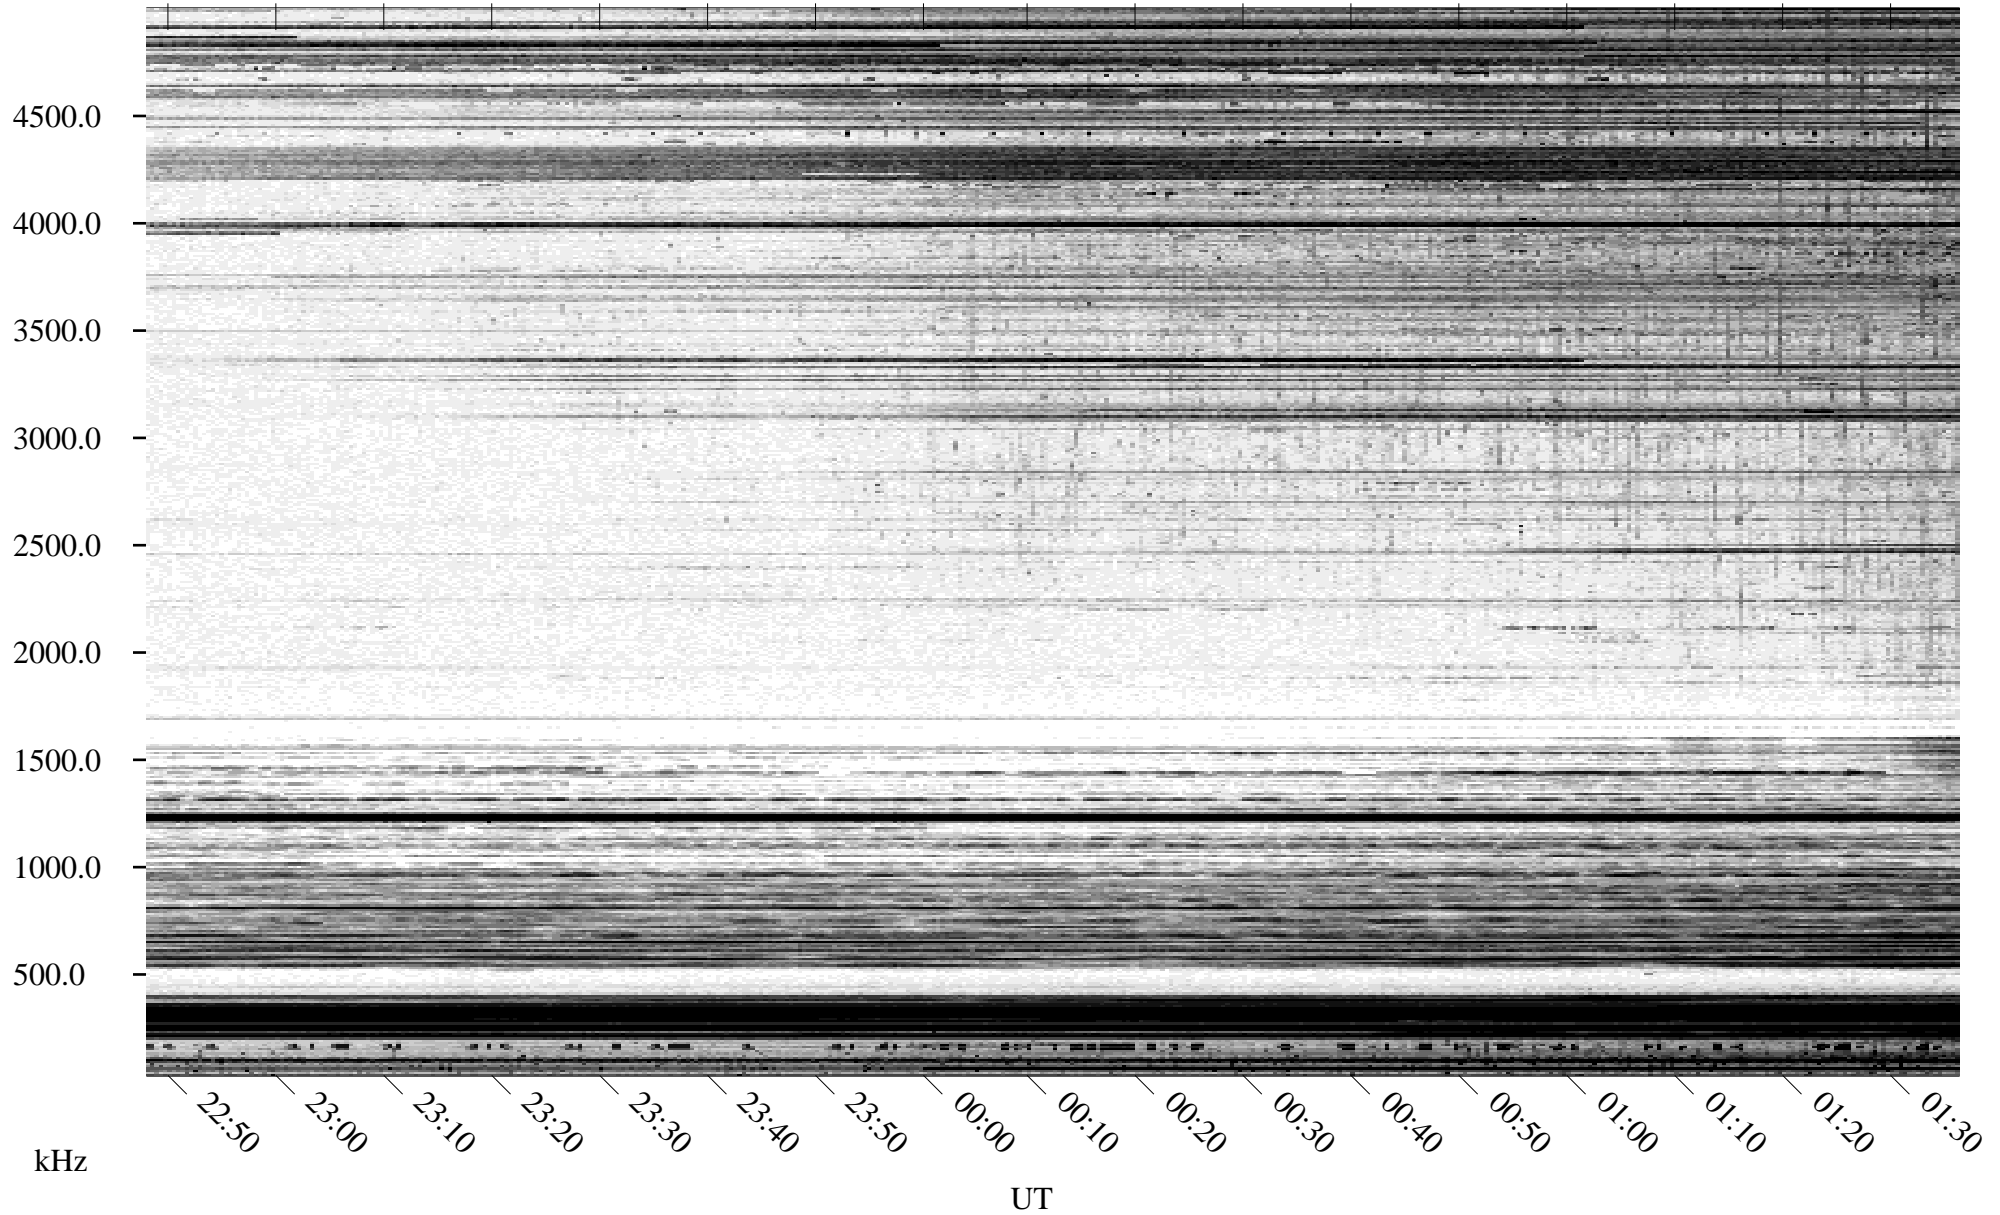

03/20/1995 Churchill, Manitoba

Linear Scale Black = 161 White = 15

ch95079l.r00m max_12

Page 1

03/20/1995 Churchill, Manitoba

Linear Scale Black = 161 White = 15

ch95079l.r00m max_12

Page 2

03/21/1995 Churchill, Manitoba

Linear Scale Black = 161 White = 15

ch95079l.r00m max_12

Page 3

03/21/1995 Churchill, Manitoba

Linear Scale Black = 161 White = 15

ch95079l.r00m max_12

Page 4

03/21/1995 Churchill, Manitoba

Linear Scale Black = 161 White = 15

ch95079l.r00m max_12

Page 5

03/21/1995 Churchill, Manitoba

Linear Scale Black = 161 White = 15

ch95079l.r00m max_12

Page 6

03/21/1995 Churchill, Manitoba

Linear Scale Black = 161 White = 15

ch95079l.r00m max_12

Page 7

03/21/1995 Churchill, Manitoba

Linear Scale Black = 161 White = 15

ch95079l.r00m max_12

Page 8