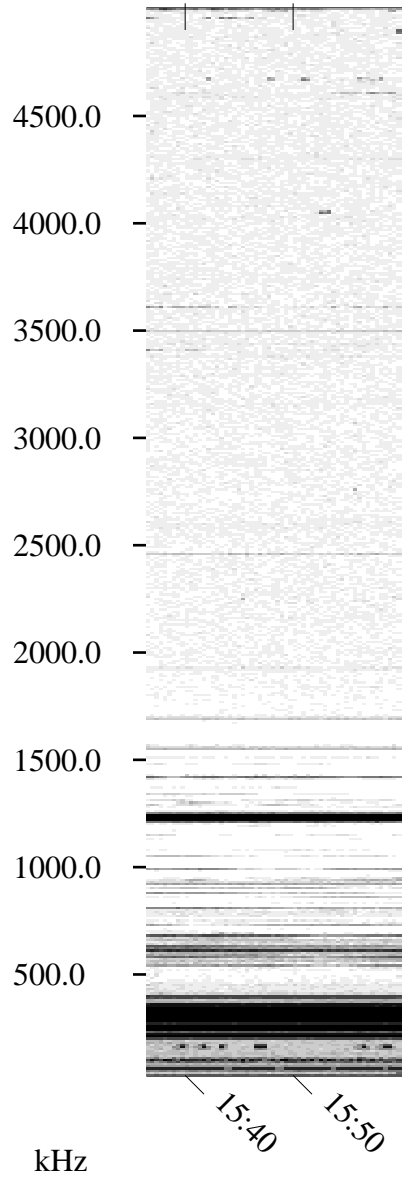

03/20/1995 Churchill, Manitoba

Linear Scale Black = 161 White = 15

ch95079l.r00m max_12

Page 1

03/20/1995 Churchill, Manitoba

Linear Scale Black = 161 White = 15

ch95079l.r00m max_12

Page 2

03/21/1995 Churchill, Manitoba

Linear Scale Black = 161 White = 15

ch95079l.r00m max_12

Page 3

03/21/1995 Churchill, Manitoba

Linear Scale Black = 161 White = 15

ch95079l.r00m max_12

Page 4

03/21/1995 Churchill, Manitoba

Linear Scale Black = 161 White = 15

ch95079l.r00m max_12

Page 5

03/21/1995 Churchill, Manitoba

Linear Scale Black = 161 White = 15

ch95079l.r00m max_12

Page 6

03/21/1995 Churchill, Manitoba

Linear Scale Black = 161 White = 15

ch95079l.r00m max_12

Page 7

03/21/1995 Churchill, Manitoba

Linear Scale Black = 161 White = 15

ch95079l.r00m max_12

Page 8