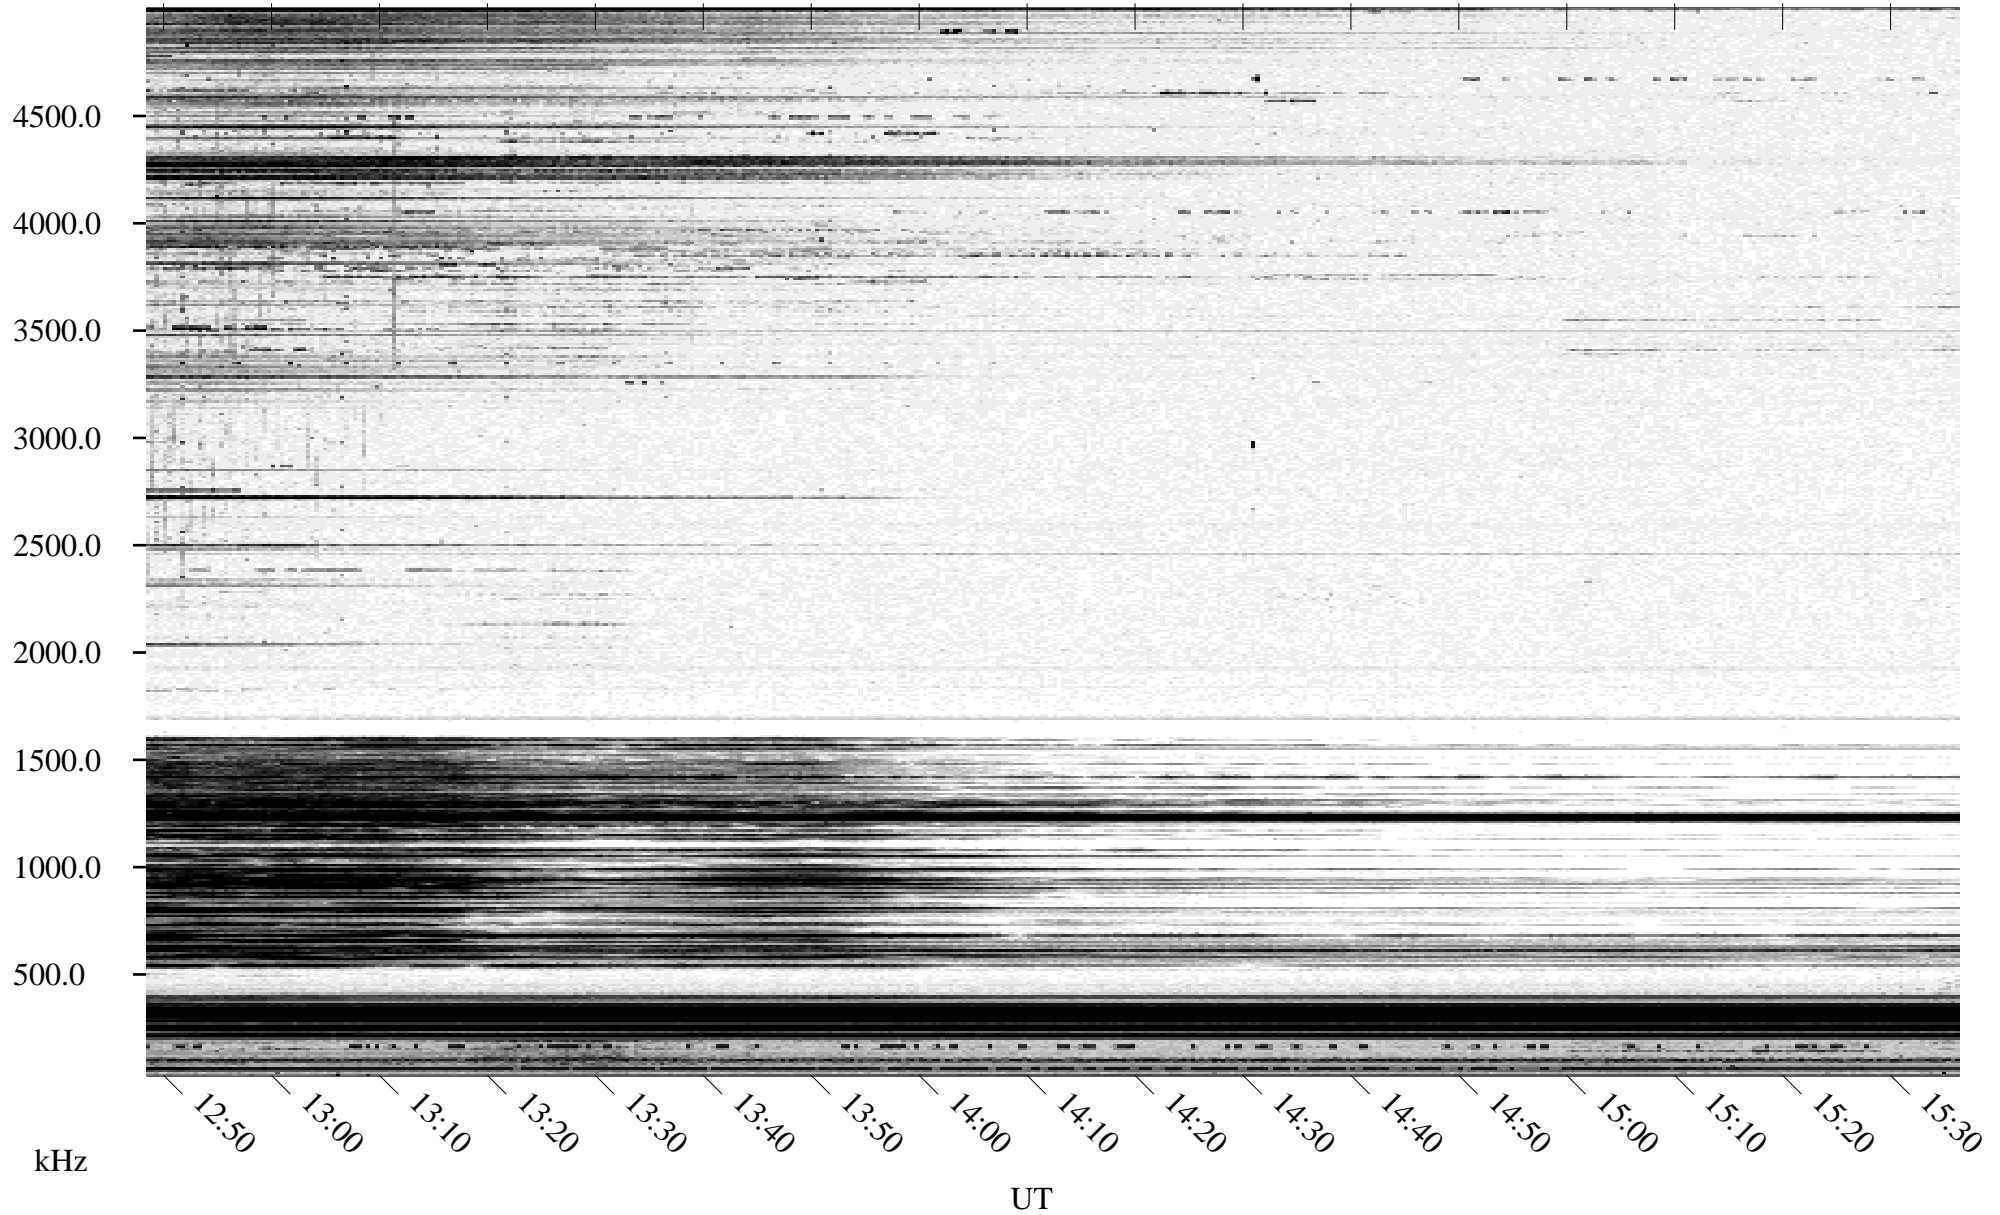

03/20/1995 Churchill, Manitoba

Linear Scale Black = 161 White = 15

ch95079l.r00m max_12

Page 1

03/20/1995 Churchill, Manitoba

Linear Scale Black = 161 White = 15

ch95079l.r00m max_12

Page 2

03/21/1995 Churchill, Manitoba

Linear Scale Black = 161 White = 15

ch95079l.r00m max_12

Page 3

03/21/1995 Churchill, Manitoba

Linear Scale Black = 161 White = 15

ch95079l.r00m max_12

Page 4

03/21/1995 Churchill, Manitoba

Linear Scale Black = 161 White = 15

ch95079l.r00m max_12

Page 5

03/21/1995 Churchill, Manitoba

Linear Scale Black = 161 White = 15

ch95079l.r00m max_12

Page 6

03/21/1995 Churchill, Manitoba

Linear Scale Black = 161 White = 15

ch95079l.r00m max_12

Page 7

03/21/1995 Churchill, Manitoba

Linear Scale Black = 161 White = 15

ch95079l.r00m max_12

Page 8