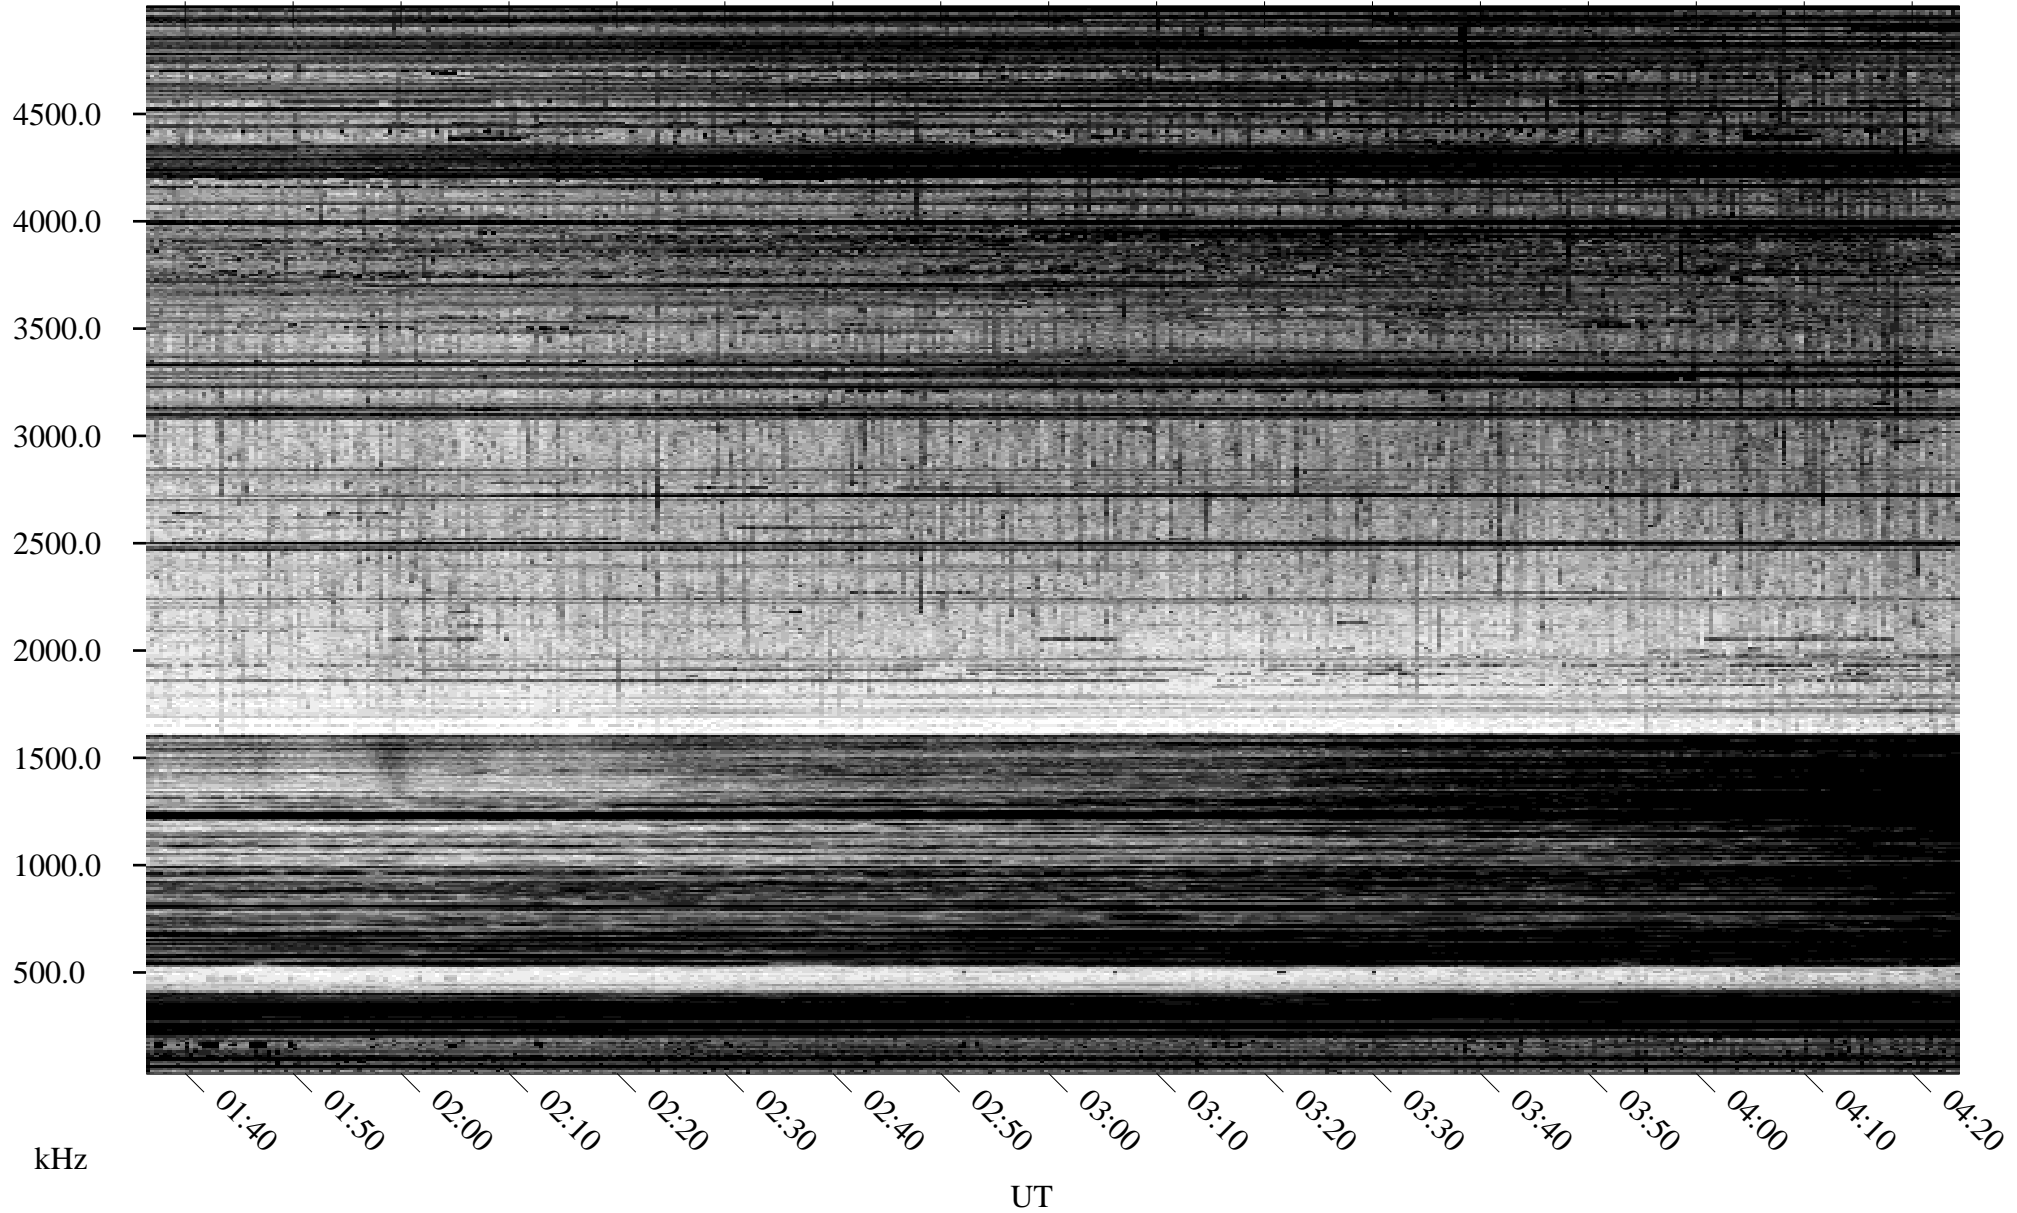

03/20/1995 Churchill, Manitoba

Linear Scale Black = 161 White = 15

ch95079l.r00m max_12

Page 1

03/20/1995 Churchill, Manitoba

Linear Scale Black = 161 White = 15

ch95079l.r00m max_12

Page 2

03/21/1995 Churchill, Manitoba

Linear Scale Black = 161 White = 15

ch95079l.r00m max_12

Page 3

03/21/1995 Churchill, Manitoba

Linear Scale Black = 161 White = 15

ch95079l.r00m max_12

Page 4

03/21/1995 Churchill, Manitoba

Linear Scale Black = 161 White = 15

ch95079l.r00m max_12

Page 5

03/21/1995 Churchill, Manitoba

Linear Scale Black = 161 White = 15

ch95079l.r00m max_12

Page 6

03/21/1995 Churchill, Manitoba

Linear Scale Black = 161 White = 15

ch95079l.r00m max_12

Page 7

03/21/1995 Churchill, Manitoba

Linear Scale Black = 161 White = 15

ch95079l.r00m max_12

Page 8