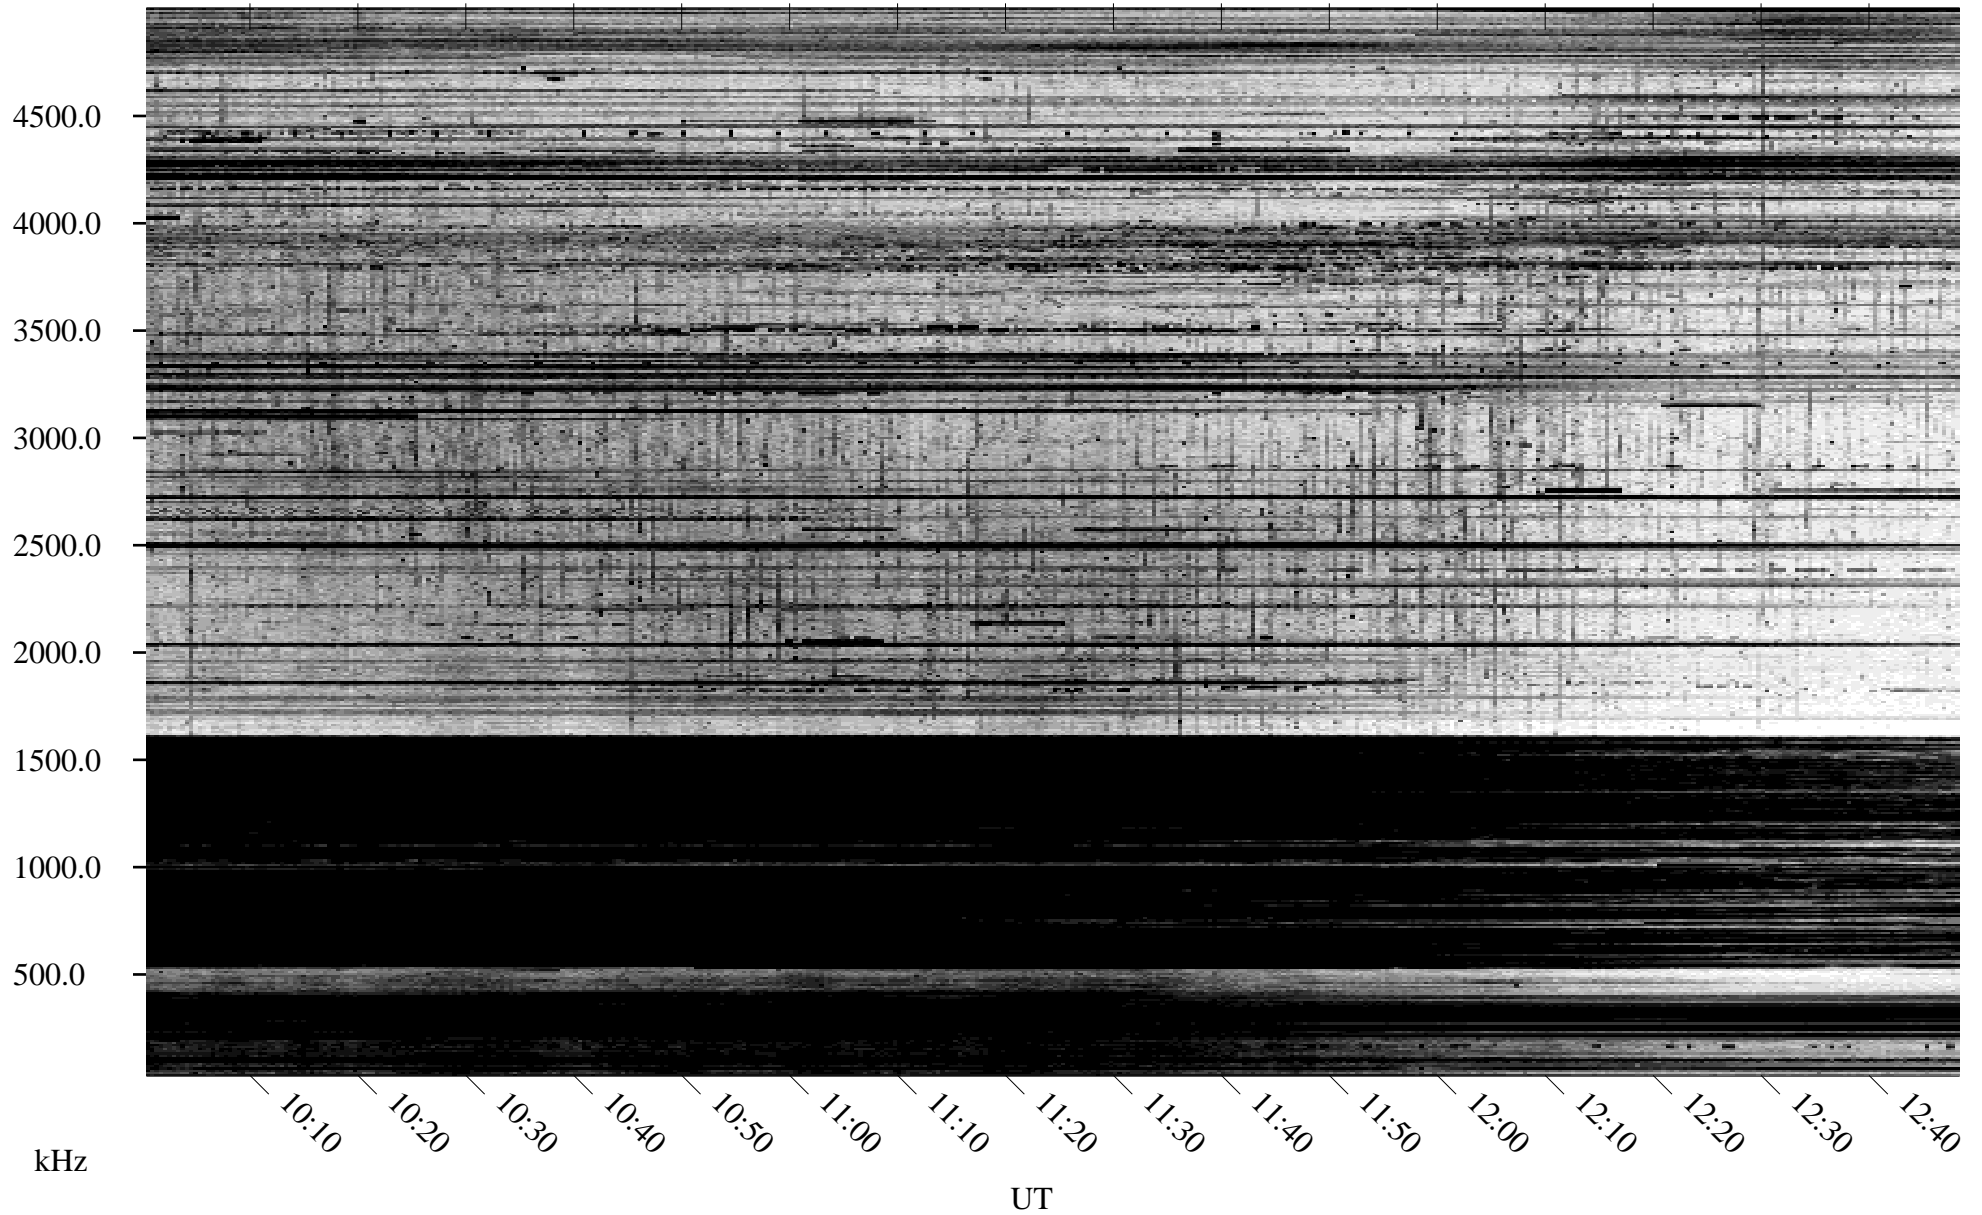

03/20/1995 Churchill, Manitoba

Linear Scale Black = 161 White = 15

ch95079l.r00m max_12

Page 1

03/20/1995 Churchill, Manitoba

Linear Scale Black = 161 White = 15

ch95079l.r00m max_12

Page 2

03/21/1995 Churchill, Manitoba

Linear Scale Black = 161 White = 15

ch95079l.r00m max_12

Page 3

03/21/1995 Churchill, Manitoba

Linear Scale Black = 161 White = 15

ch95079l.r00m max_12

Page 4

03/21/1995 Churchill, Manitoba

Linear Scale Black = 161 White = 15

ch95079l.r00m max_12

Page 5

03/21/1995 Churchill, Manitoba

Linear Scale Black = 161 White = 15

ch95079l.r00m max_12

Page 6

03/21/1995 Churchill, Manitoba

Linear Scale Black = 161 White = 15

ch95079l.r00m max_12

Page 7

03/21/1995 Churchill, Manitoba

Linear Scale Black = 161 White = 15

ch95079l.r00m max_12

Page 8