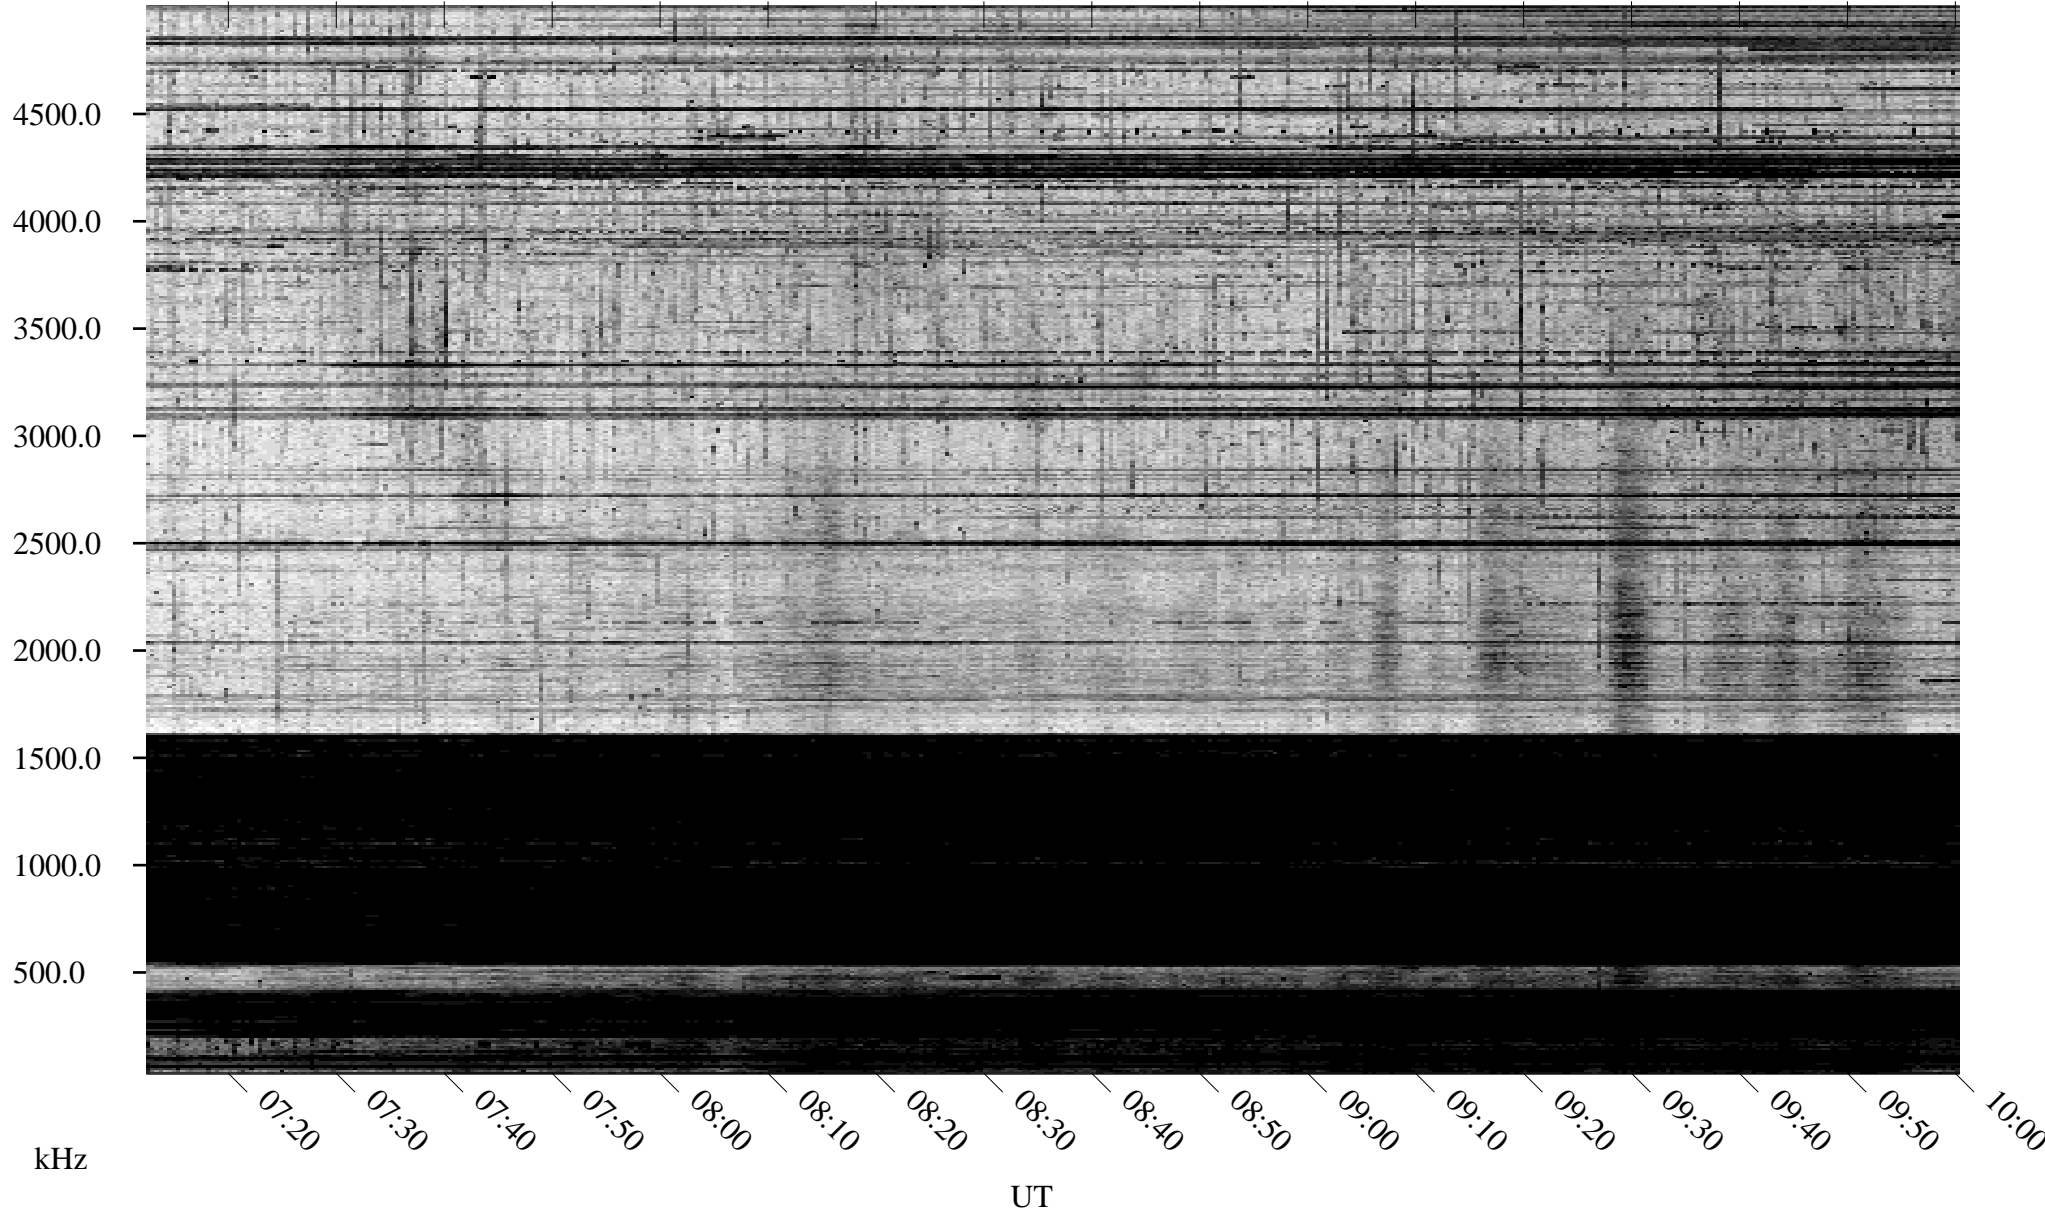

03/20/1995 Churchill, Manitoba

Linear Scale Black = 161 White = 15

ch95079l.r00m max_12

Page 1

03/20/1995 Churchill, Manitoba

Linear Scale Black = 161 White = 15

ch95079l.r00m max_12

Page 2

03/21/1995 Churchill, Manitoba

Linear Scale Black = 161 White = 15

ch95079l.r00m max_12

Page 3

03/21/1995 Churchill, Manitoba

Linear Scale Black = 161 White = 15

ch95079l.r00m max_12

Page 4

03/21/1995 Churchill, Manitoba

Linear Scale Black = 161 White = 15

ch95079l.r00m max_12

Page 5

03/21/1995 Churchill, Manitoba

Linear Scale Black = 161 White = 15

ch95079l.r00m max_12

Page 6

03/21/1995 Churchill, Manitoba

Linear Scale Black = 161 White = 15

ch95079l.r00m max_12

Page 7

03/21/1995 Churchill, Manitoba

Linear Scale Black = 161 White = 15

ch95079l.r00m max_12

Page 8