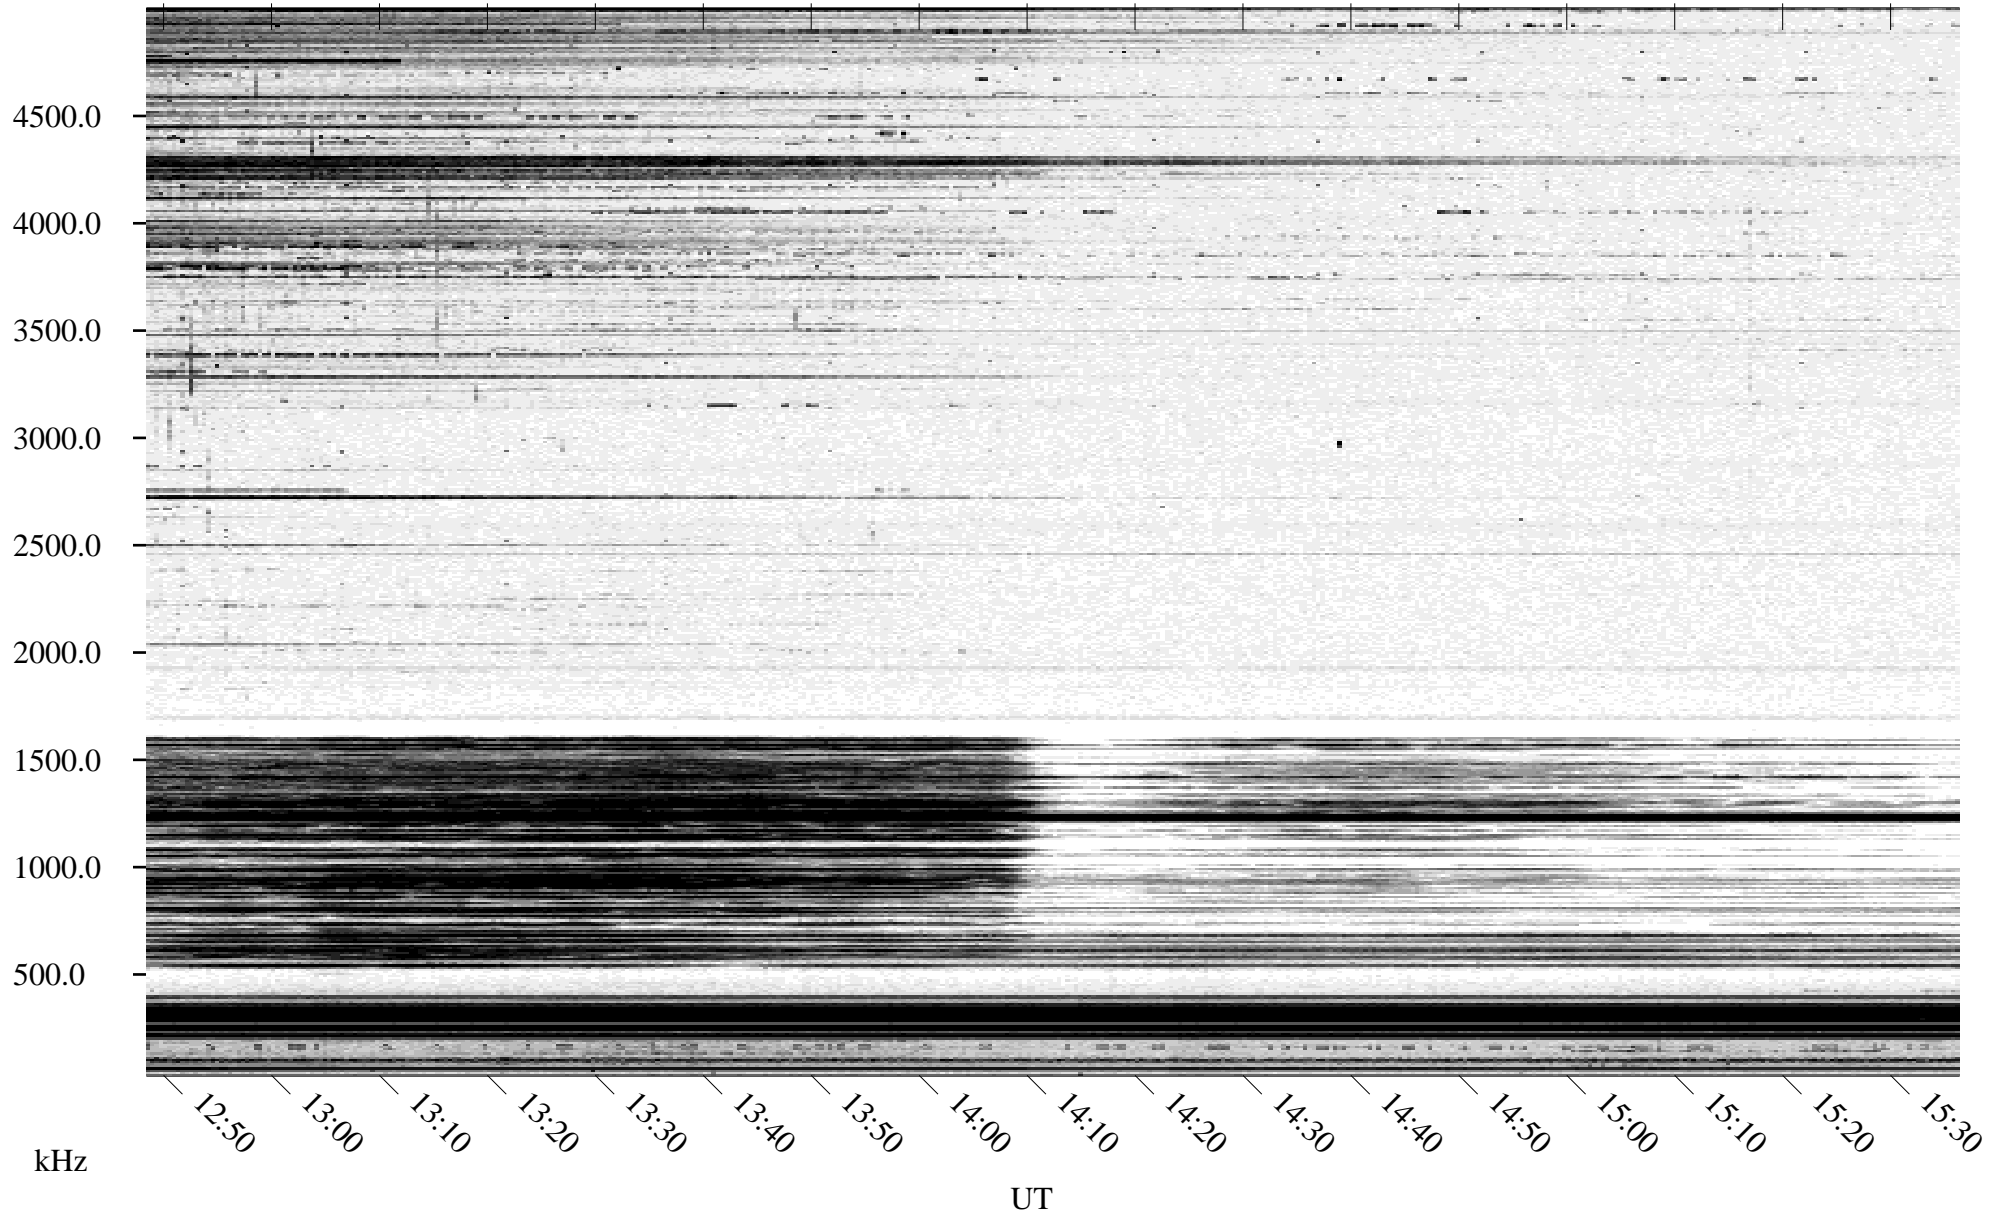

# 03/22/1995 Churchill, Manitoba

Linear Scale    Black = 161    White = 15

ch95080l.r00m max\_12

Page 6

# 03/22/1995 Churchill, Manitoba

Linear Scale    Black = 161    White = 15

ch95080l.r00m max\_12

Page 7