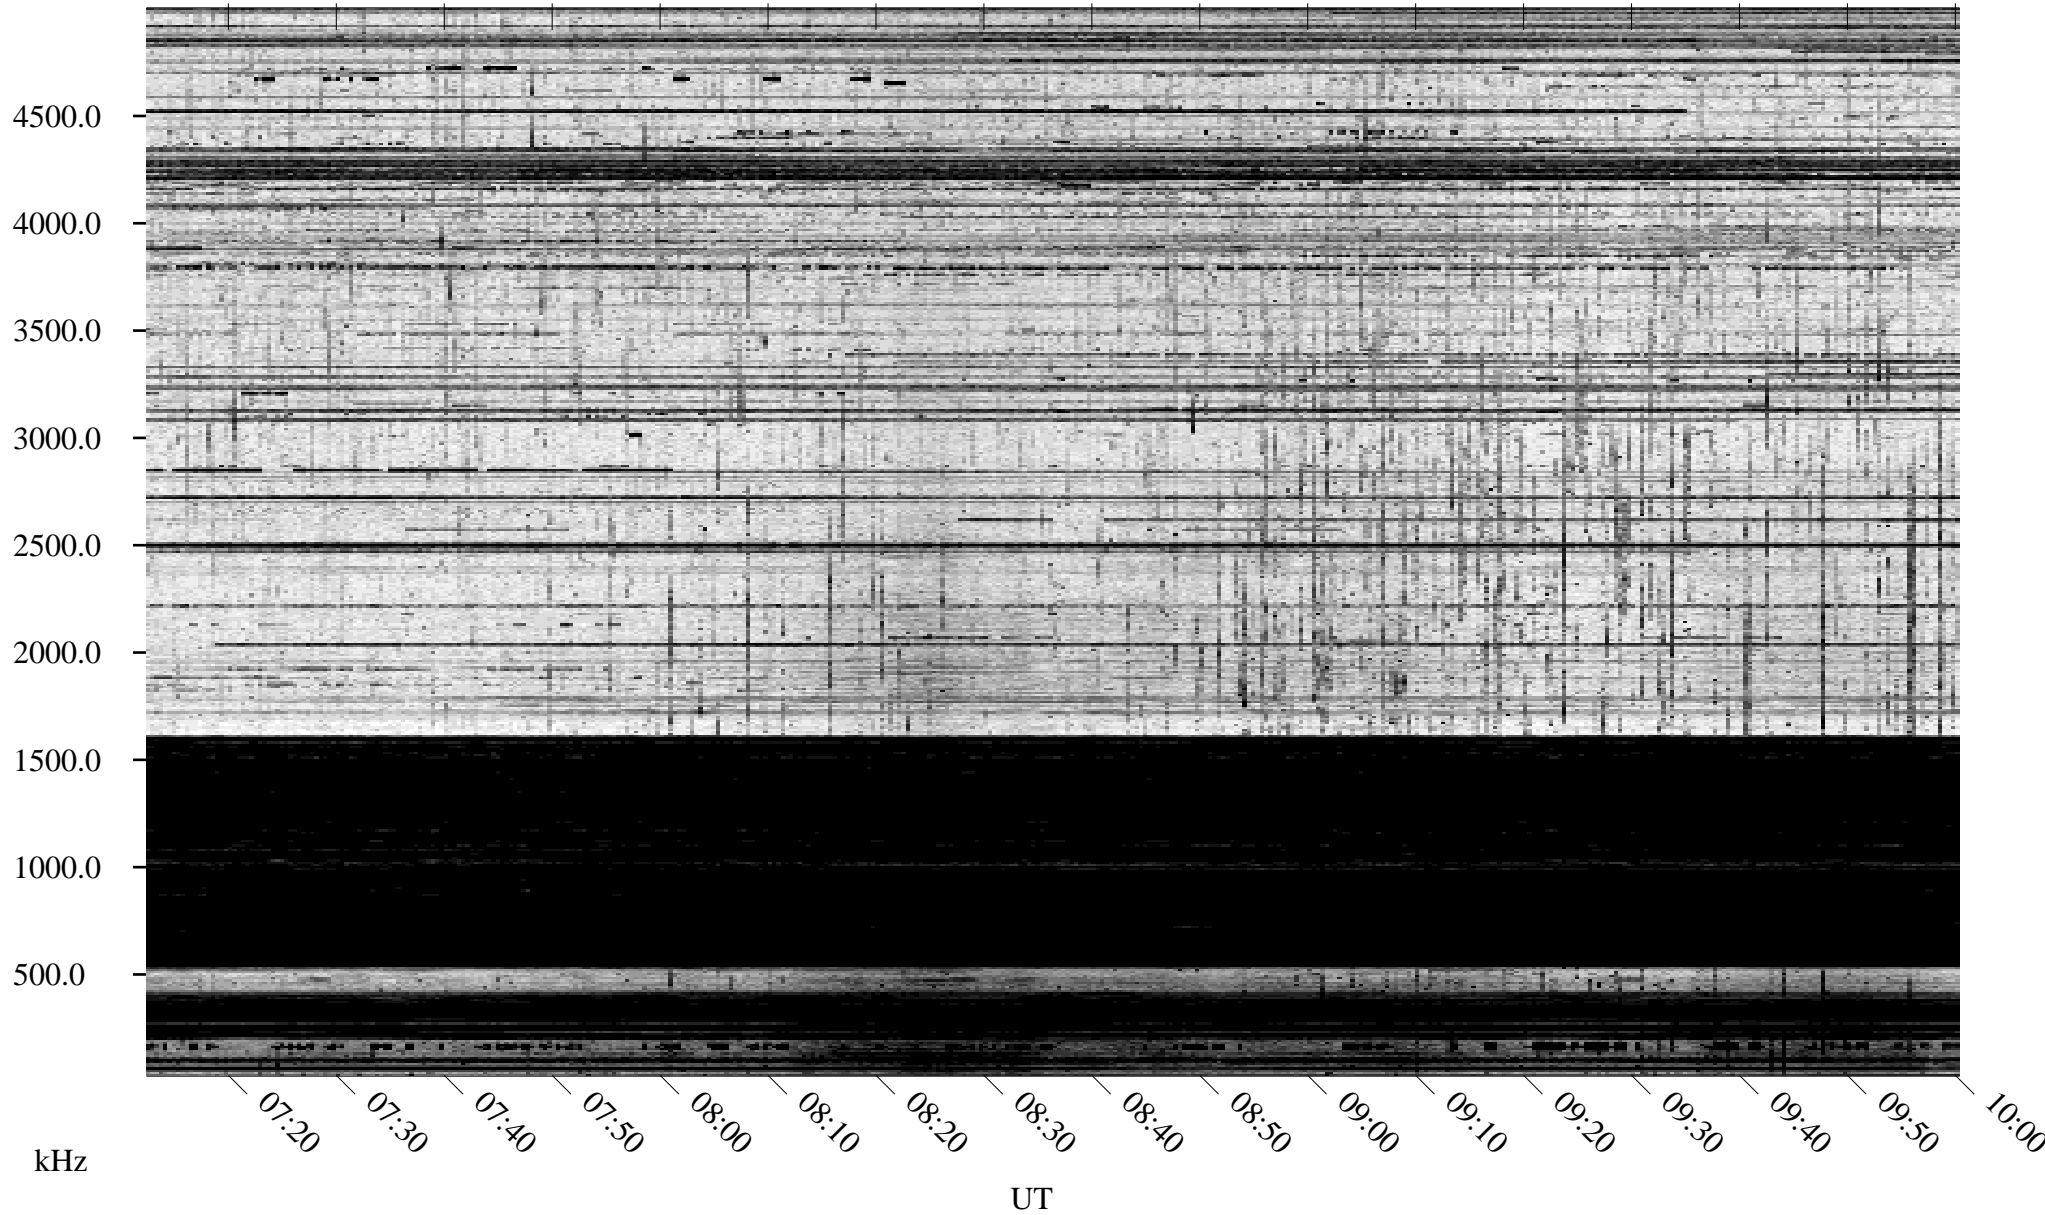

03/22/1995 Churchill, Manitoba

Linear Scale   Black = 161   White = 15

ch95080l.r00m max_12

Page 5