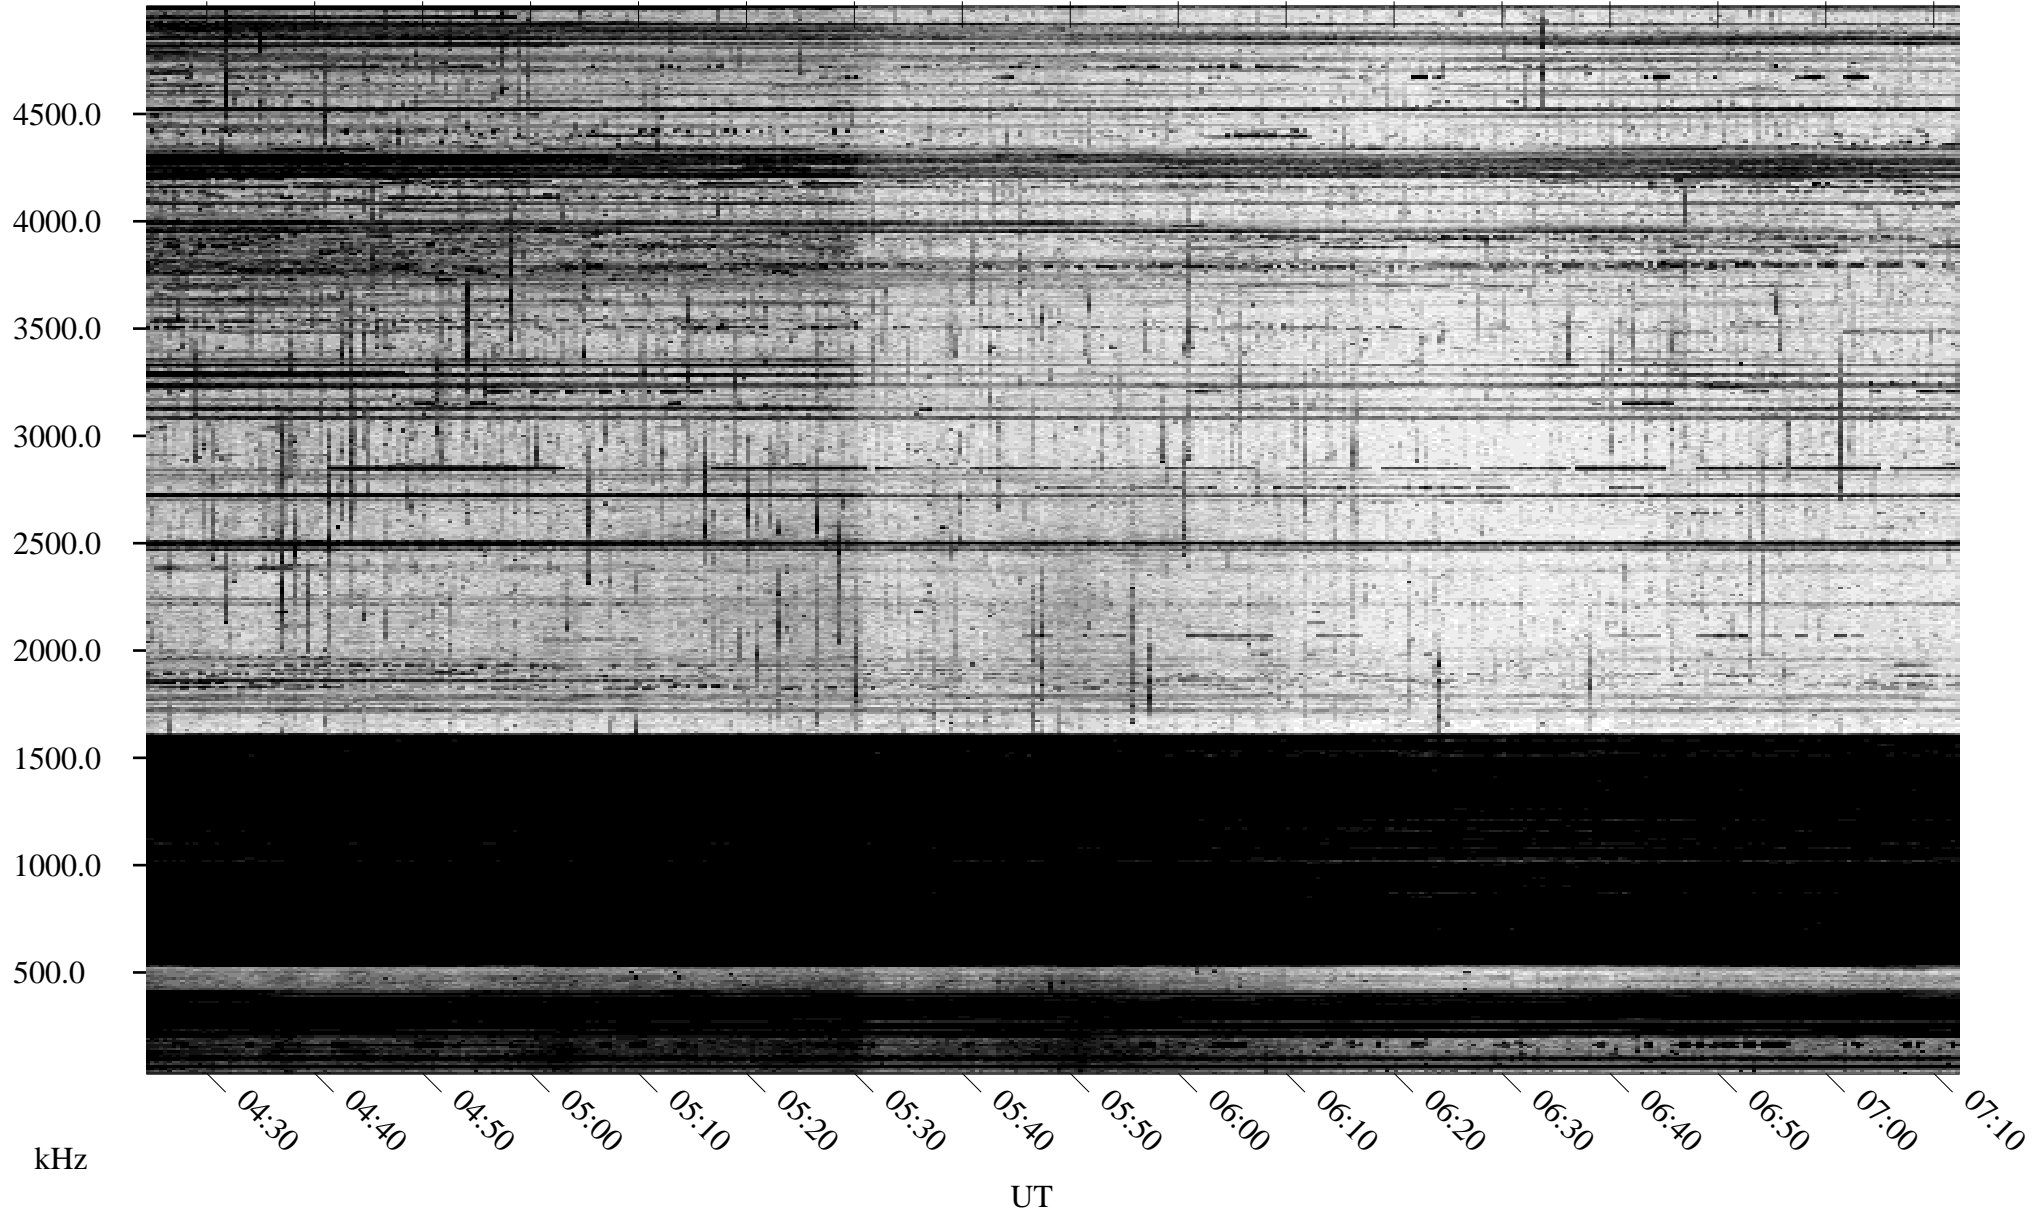

# 03/21/1995 Churchill, Manitoba

Linear Scale    Black = 161    White = 15

ch95080l.r00m max\_12

Page 2

# 03/22/1995 Churchill, Manitoba

Linear Scale    Black = 161    White = 15

ch95080l.r00m max\_12

Page 3

# 03/22/1995 Churchill, Manitoba

Linear Scale    Black = 161    White = 15

ch95080l.r00m max\_12

Page 4