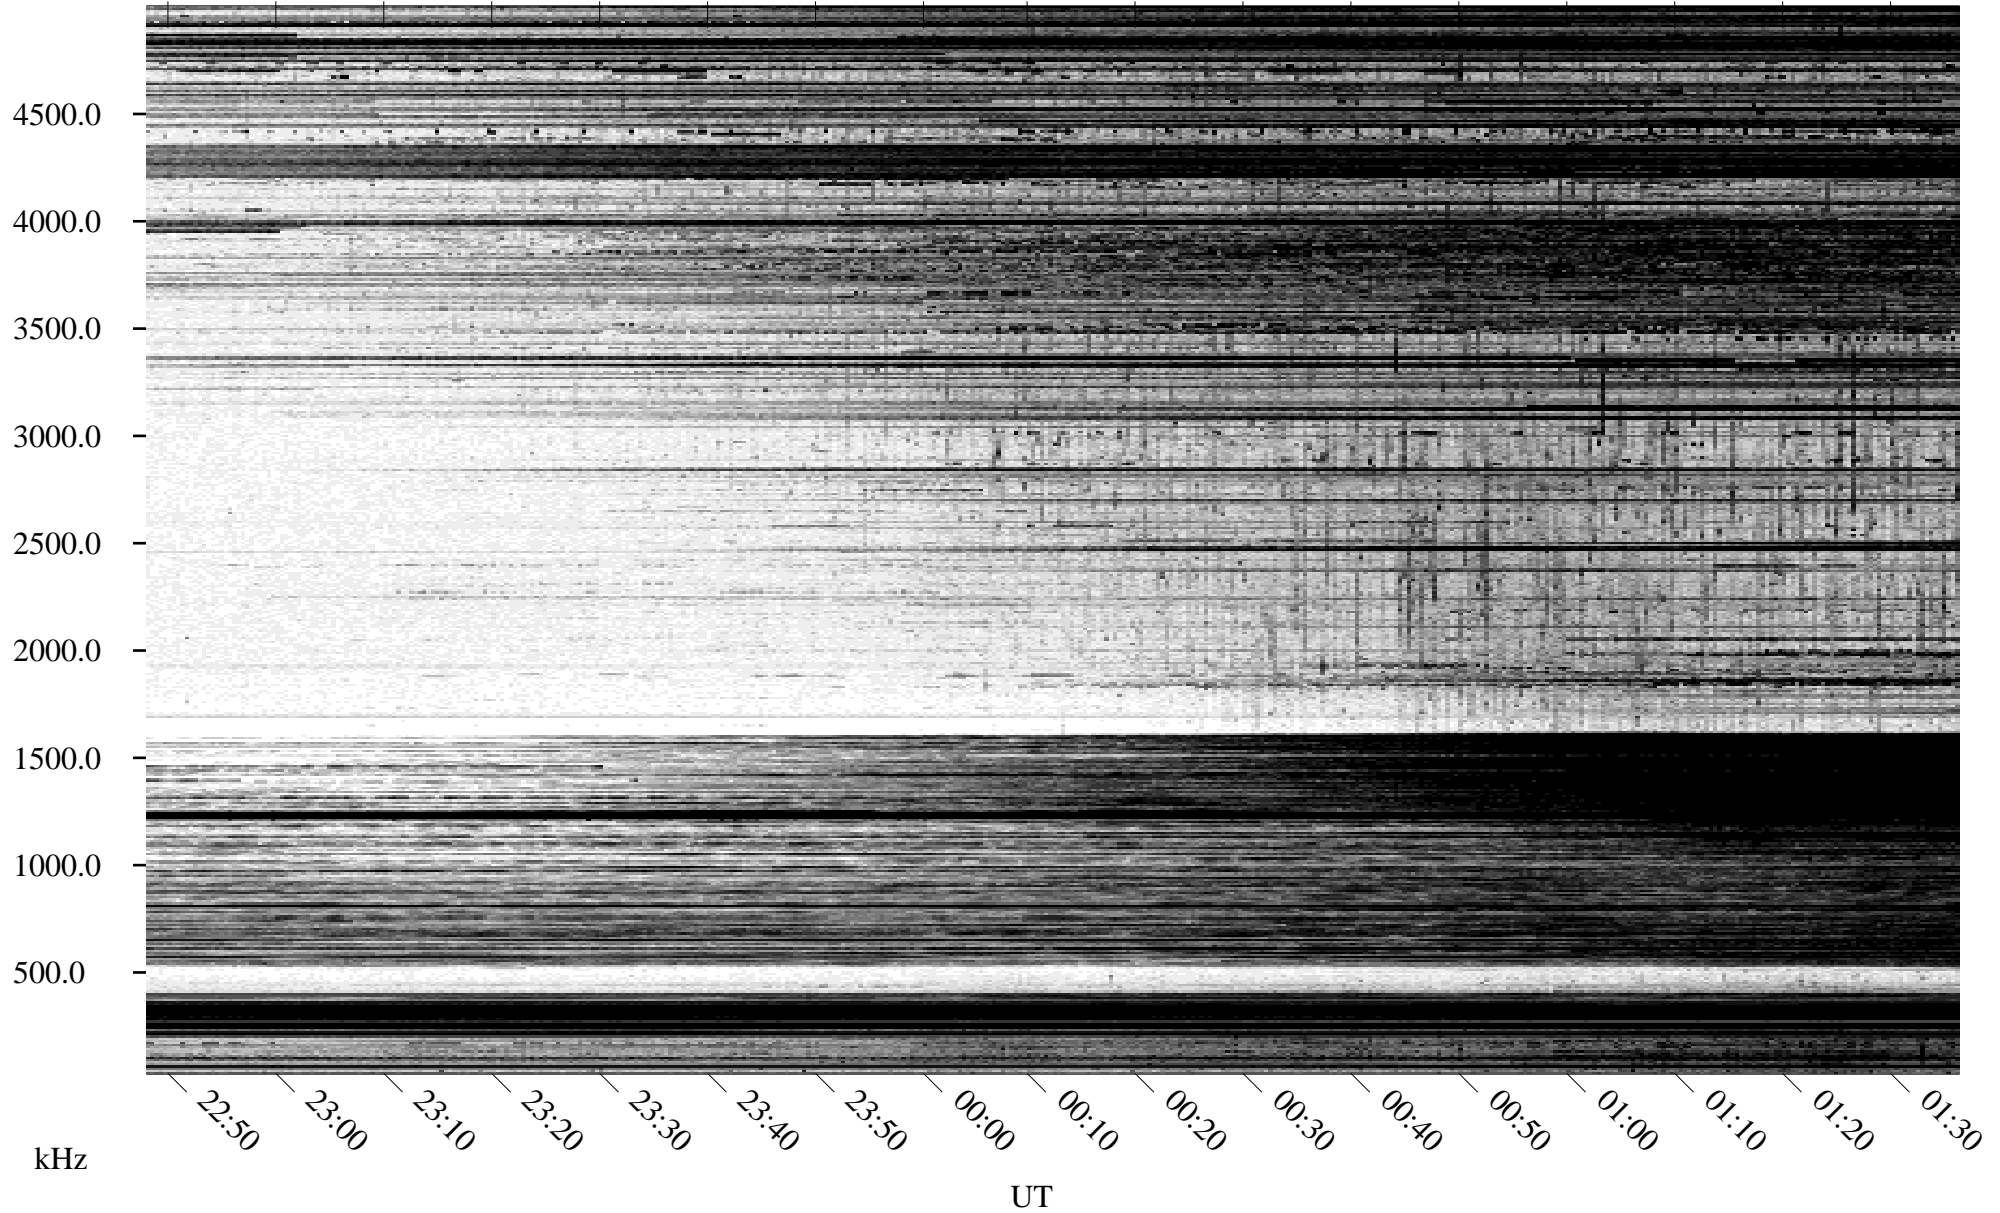

# 03/21/1995 Churchill, Manitoba

Linear Scale    Black = 161    White = 15

ch95080l.r00m max\_12

Page 1

# 03/21/1995 Churchill, Manitoba

Linear Scale    Black = 161    White = 15

ch95080l.r00m max\_12

Page 2

# 03/22/1995 Churchill, Manitoba

Linear Scale    Black = 161    White = 15

ch95080l.r00m max\_12

Page 3

# 03/22/1995 Churchill, Manitoba

Linear Scale    Black = 161    White = 15

ch95080l.r00m max\_12

Page 4