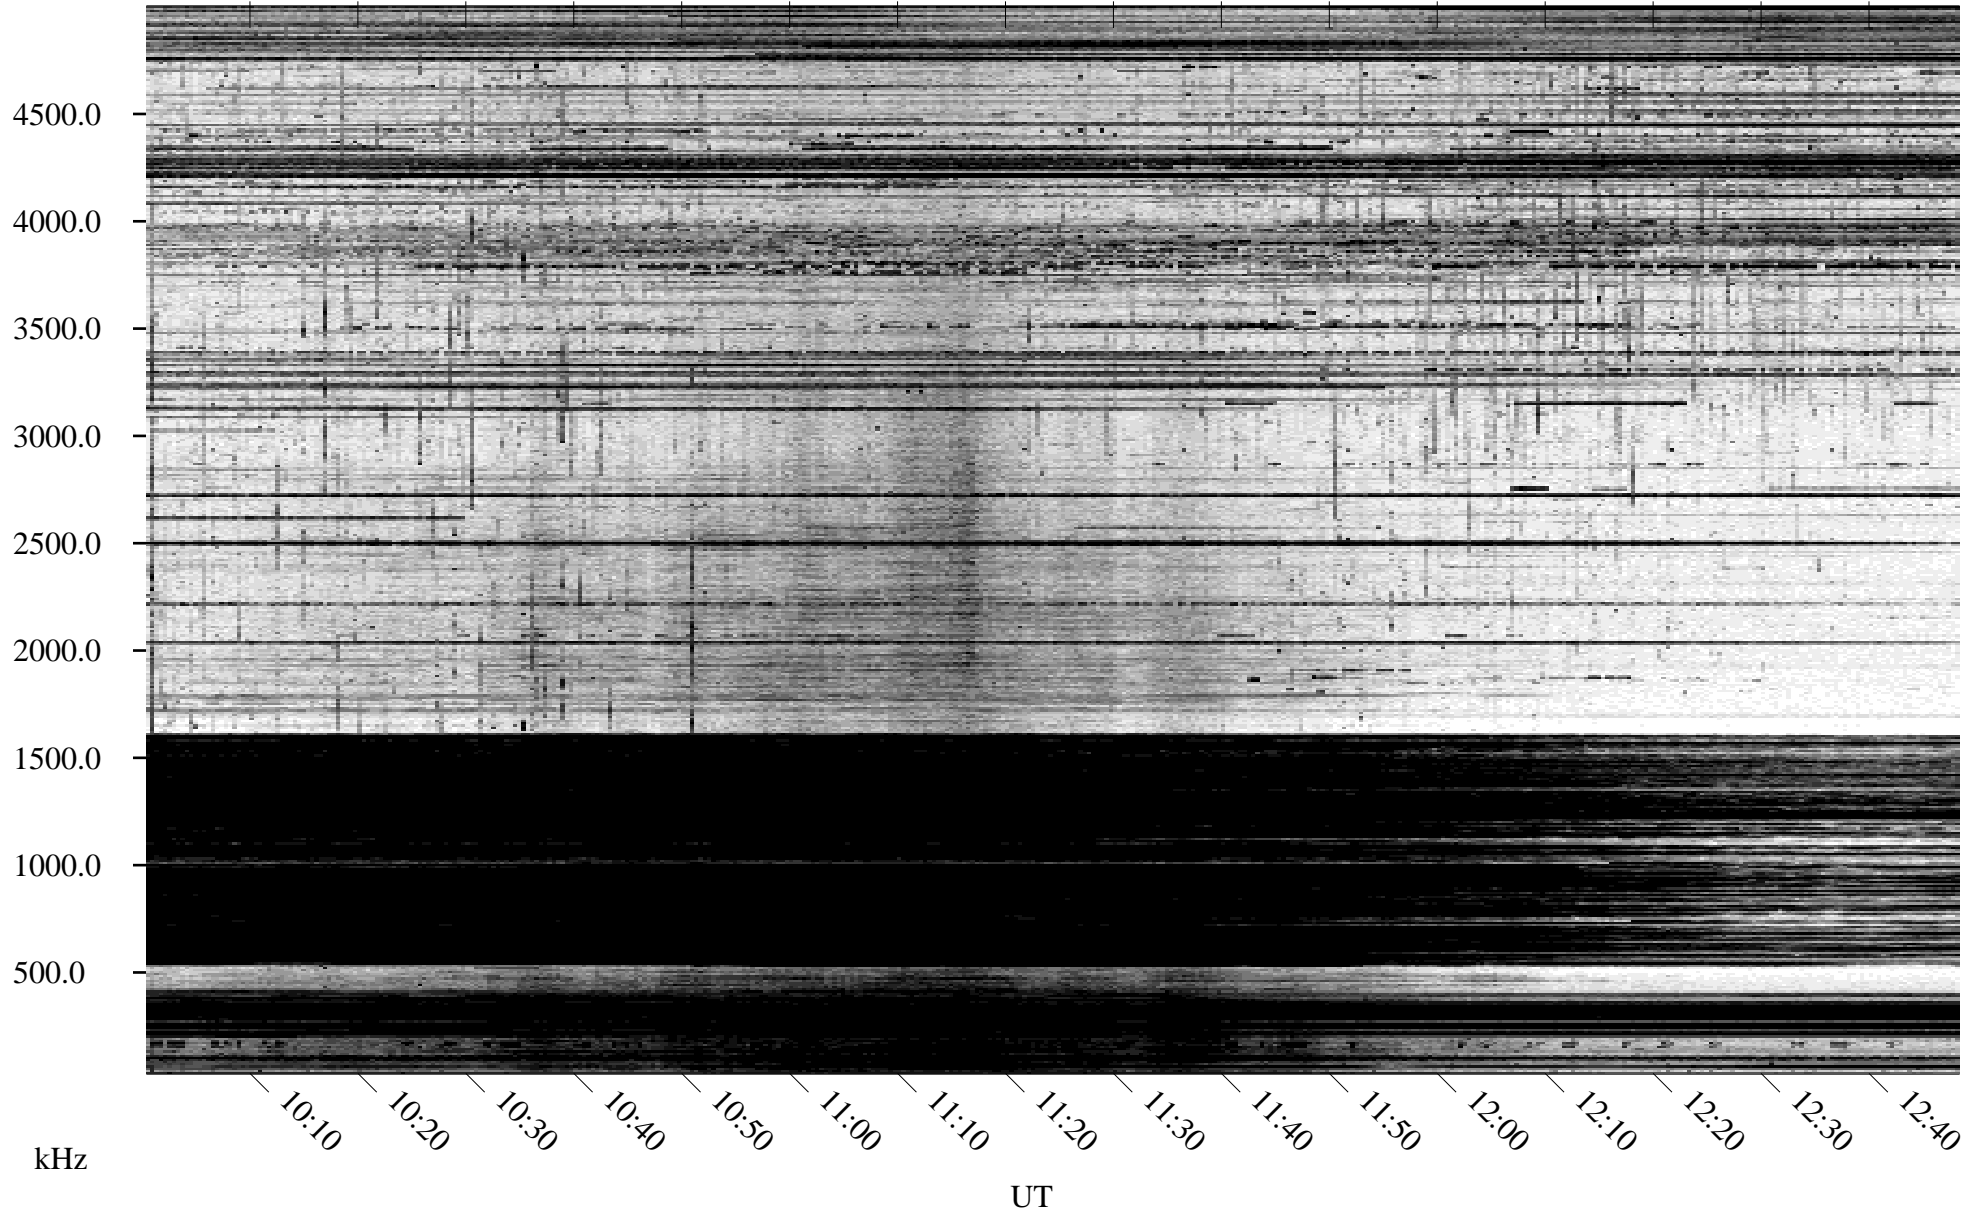

# 03/22/1995 Churchill, Manitoba

Linear Scale    Black = 161    White = 15

ch95080l.r00m max\_12

Page 5

# 03/22/1995 Churchill, Manitoba

Linear Scale    Black = 161    White = 15

ch95080l.r00m max\_12

Page 6