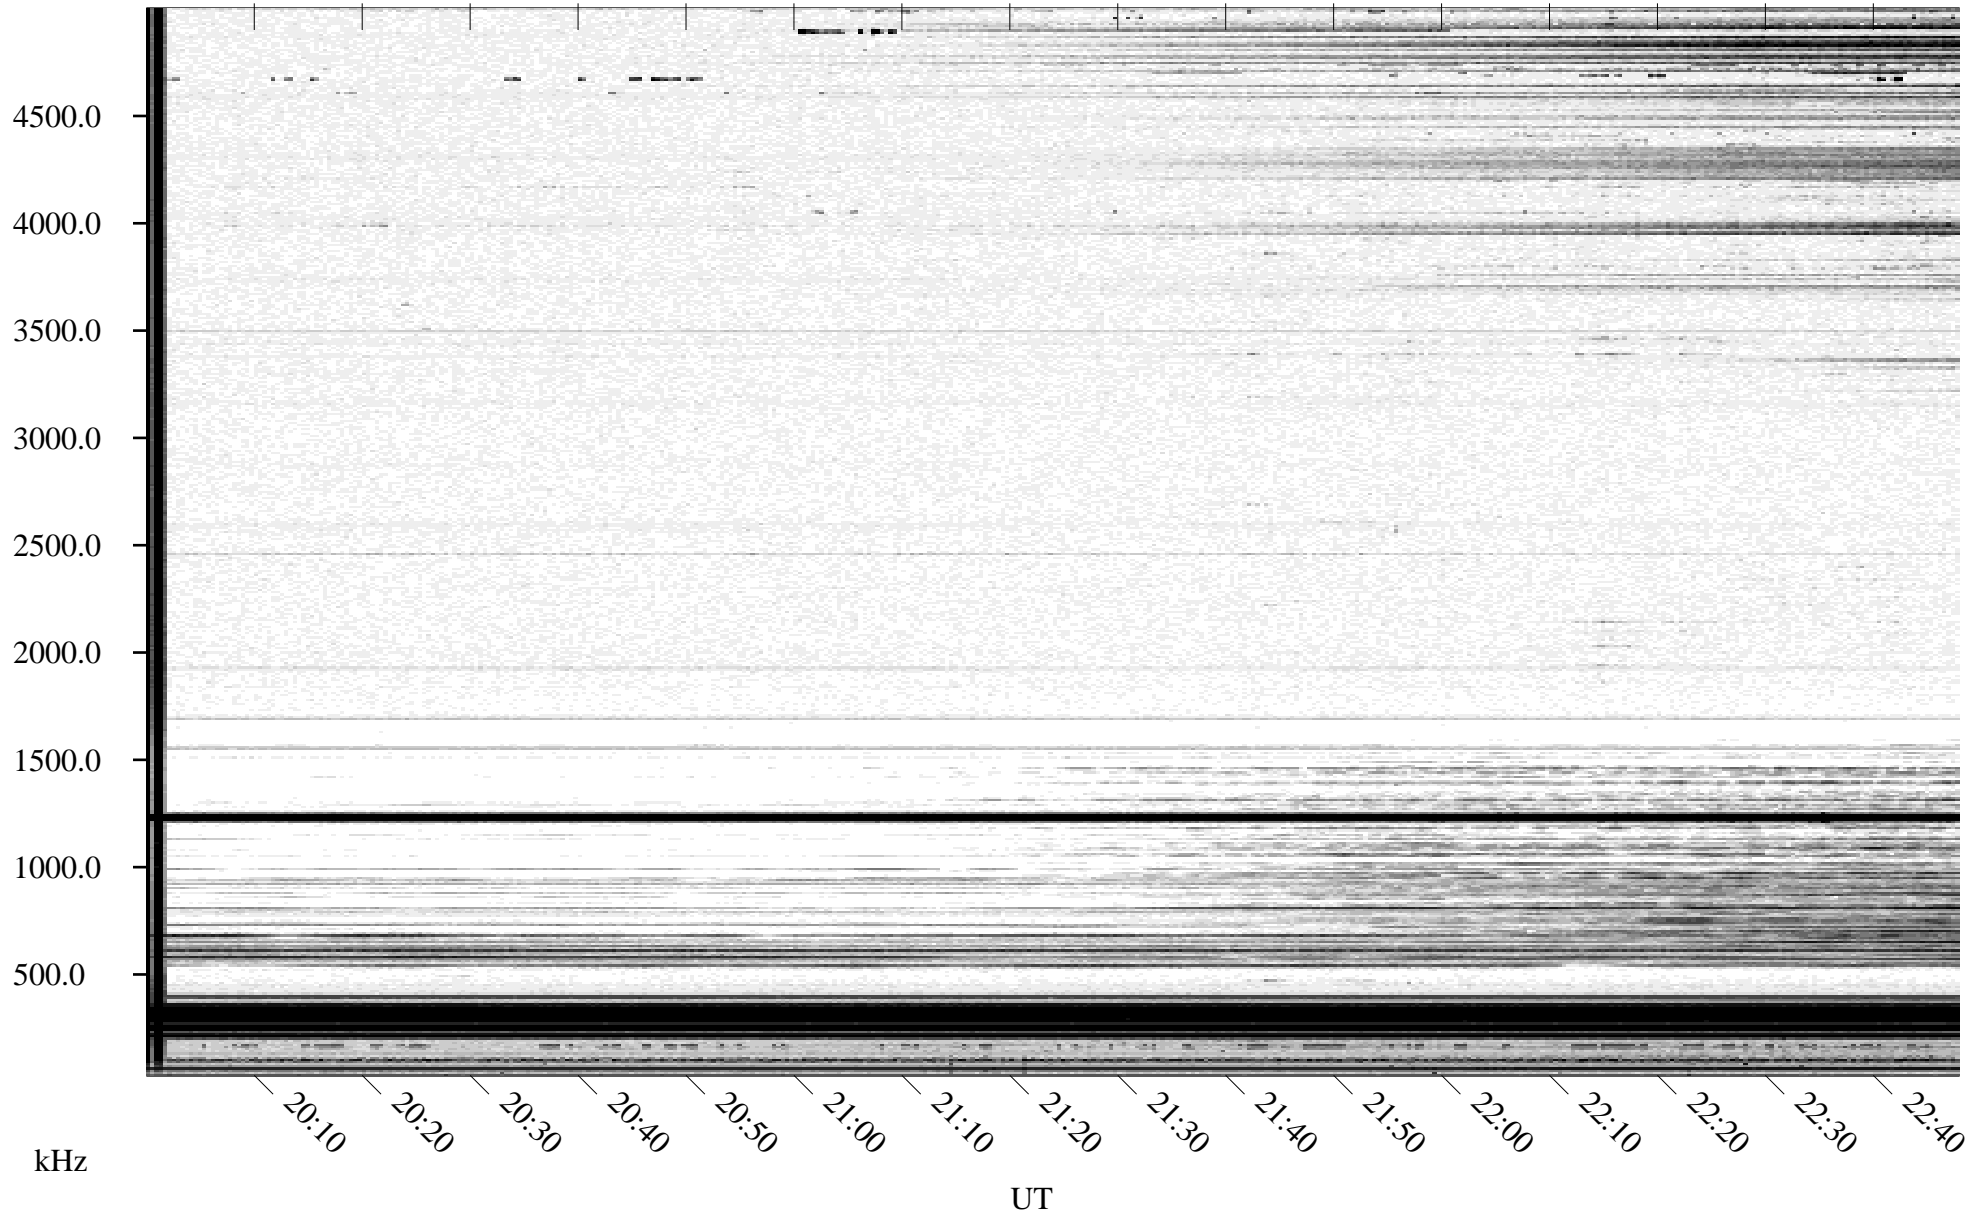

# 03/21/1995 Churchill, Manitoba

Linear Scale    Black = 161    White = 15

ch95080l.r00m max\_12

Page 1

# 03/21/1995 Churchill, Manitoba

Linear Scale    Black = 161    White = 15

ch95080l.r00m max\_12

Page 2

# 03/22/1995 Churchill, Manitoba

Linear Scale    Black = 161    White = 15

ch95080l.r00m max\_12

Page 3

# 03/22/1995 Churchill, Manitoba

Linear Scale    Black = 161    White = 15

ch95080l.r00m max\_12

Page 4