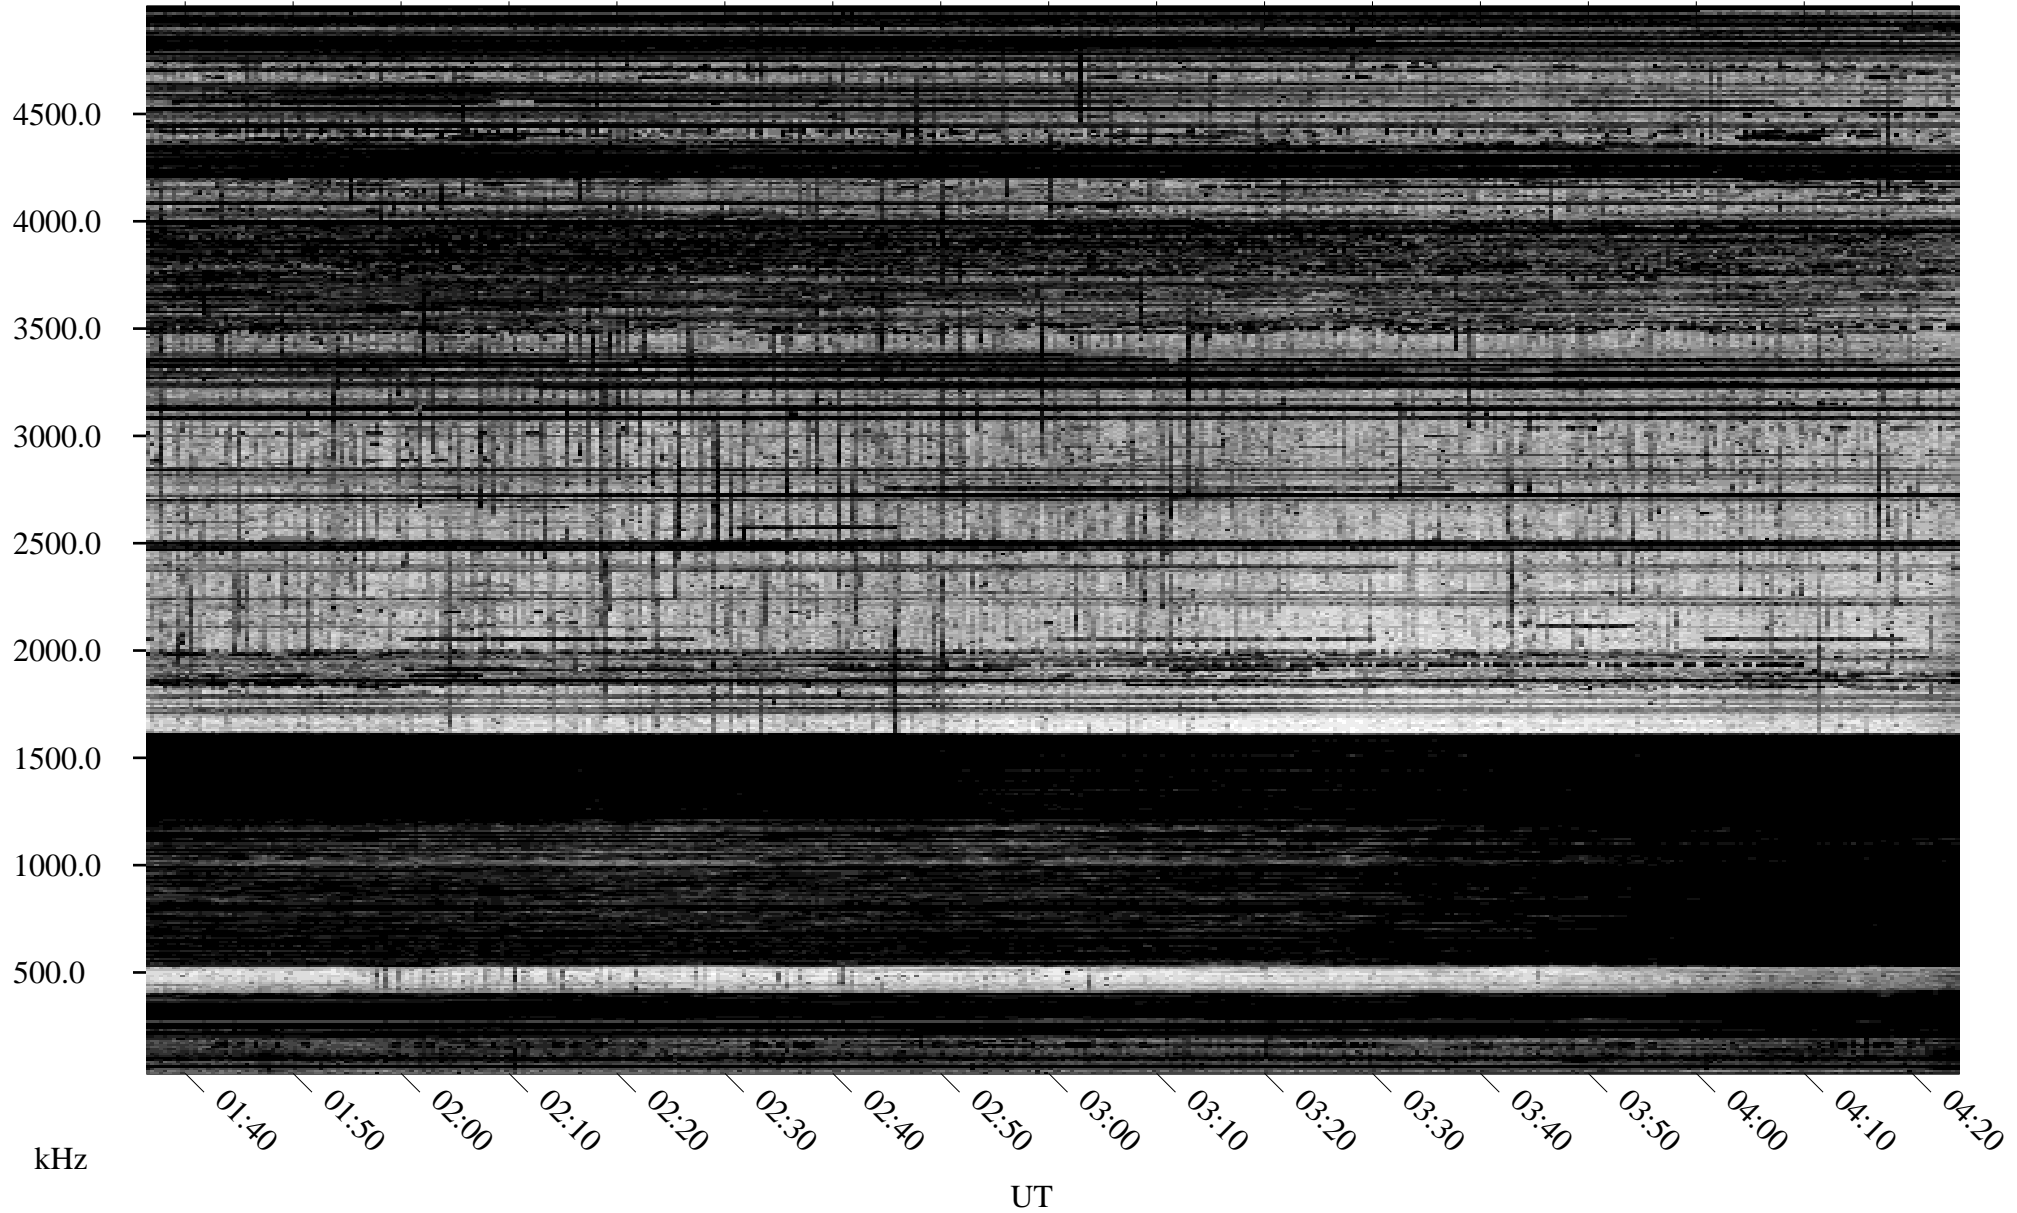

# 03/21/1995 Churchill, Manitoba

Linear Scale    Black = 161    White = 15

ch95080l.r00m max\_12

Page 1

# 03/21/1995 Churchill, Manitoba

Linear Scale    Black = 161    White = 15

ch95080l.r00m max\_12

Page 2

# 03/22/1995 Churchill, Manitoba

Linear Scale    Black = 161    White = 15

ch95080l.r00m max\_12

Page 3

# 03/22/1995 Churchill, Manitoba

Linear Scale    Black = 161    White = 15

ch95080l.r00m max\_12

Page 4