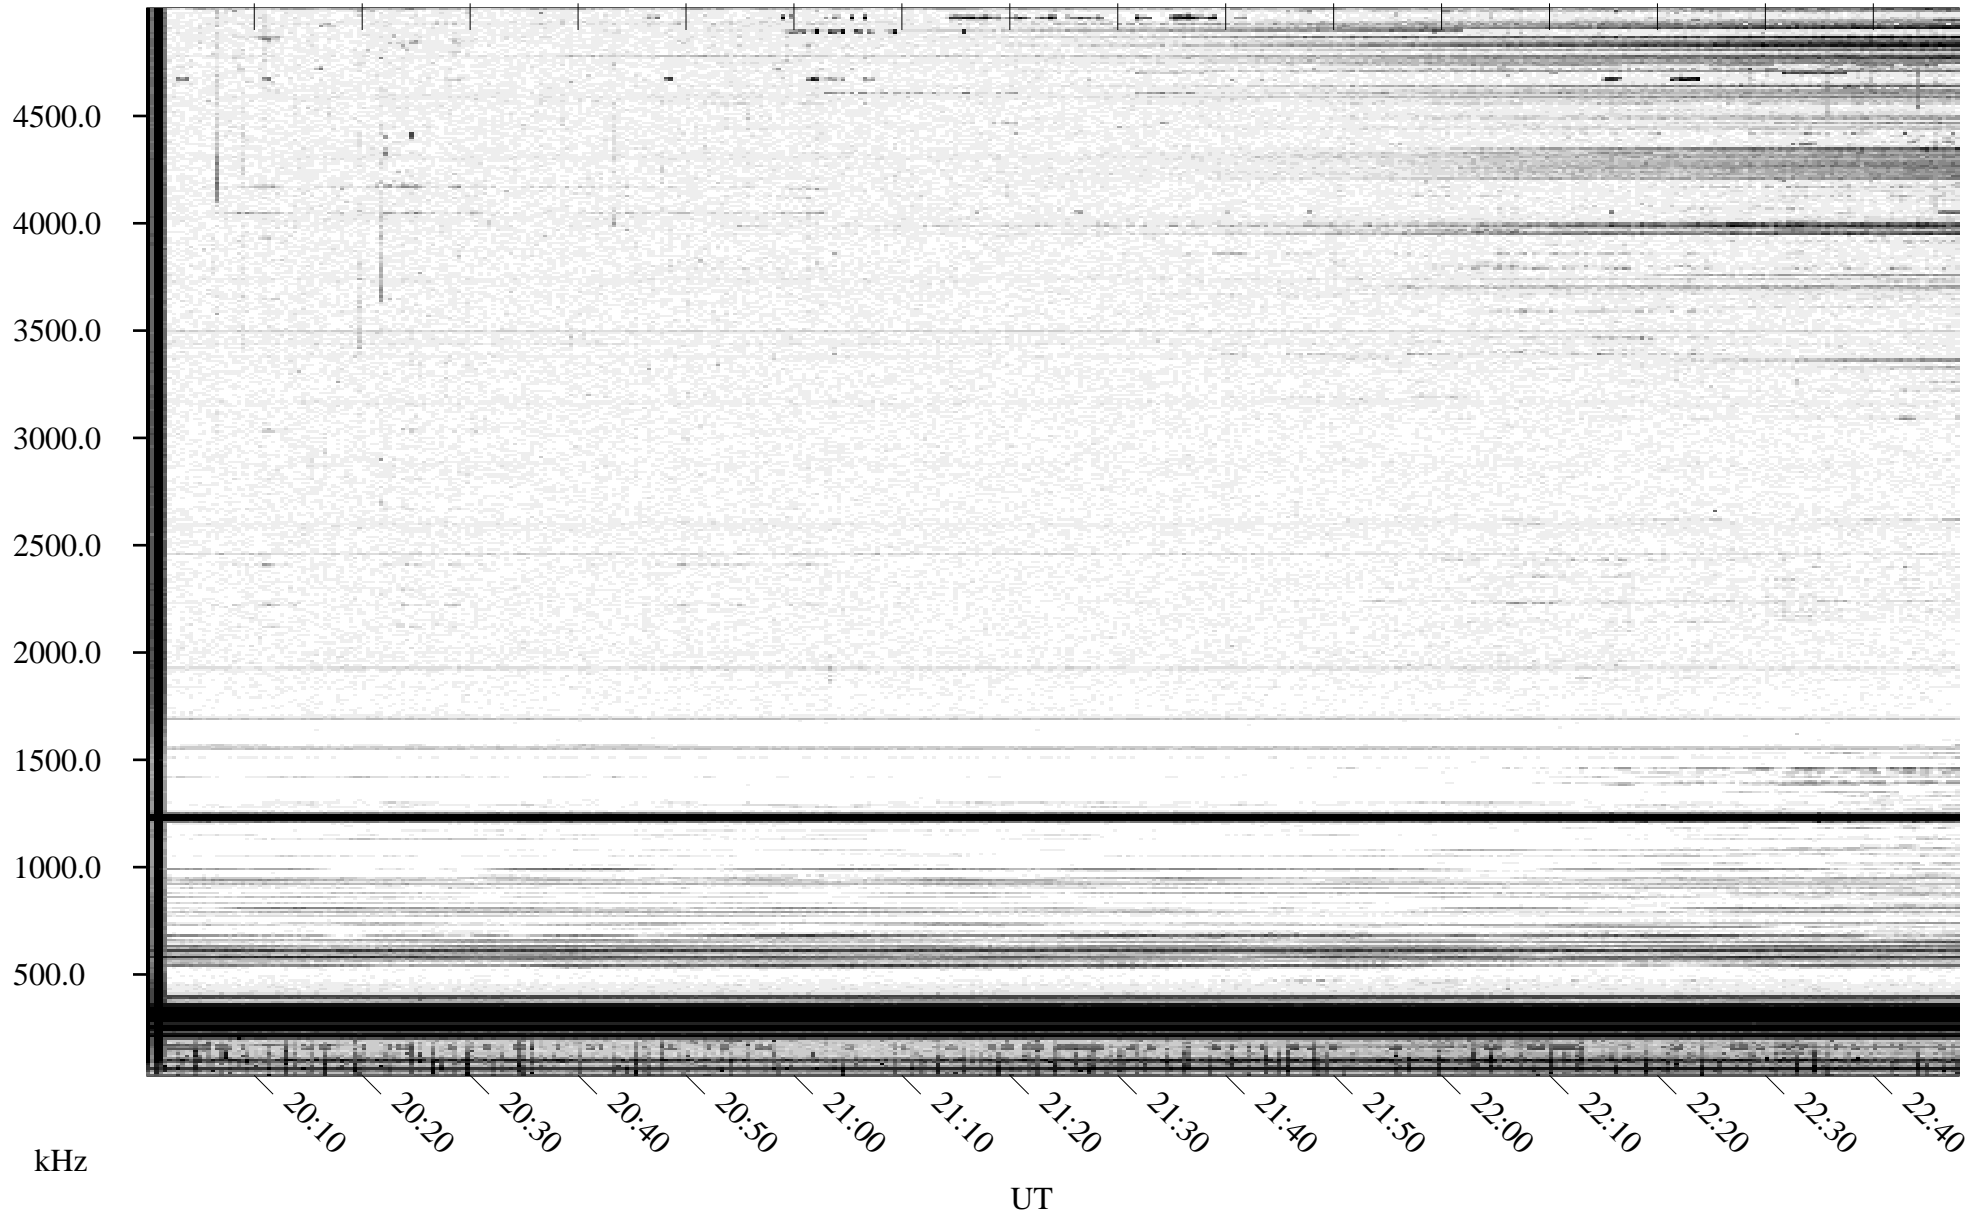

# 03/22/1995 Churchill, Manitoba

Linear Scale Black = 161 White = 15

ch950811.r00m max\_12

Page 1

# 03/22/1995 Churchill, Manitoba

Linear Scale    Black = 161    White = 15

ch950811.r00m max\_12

Page 2

# 03/23/1995 Churchill, Manitoba

Linear Scale    Black = 161    White = 15

ch950811.r00m max\_12

Page 3

# 03/23/1995 Churchill, Manitoba

Linear Scale    Black = 161    White = 15

ch950811.r00m max\_12

Page 4