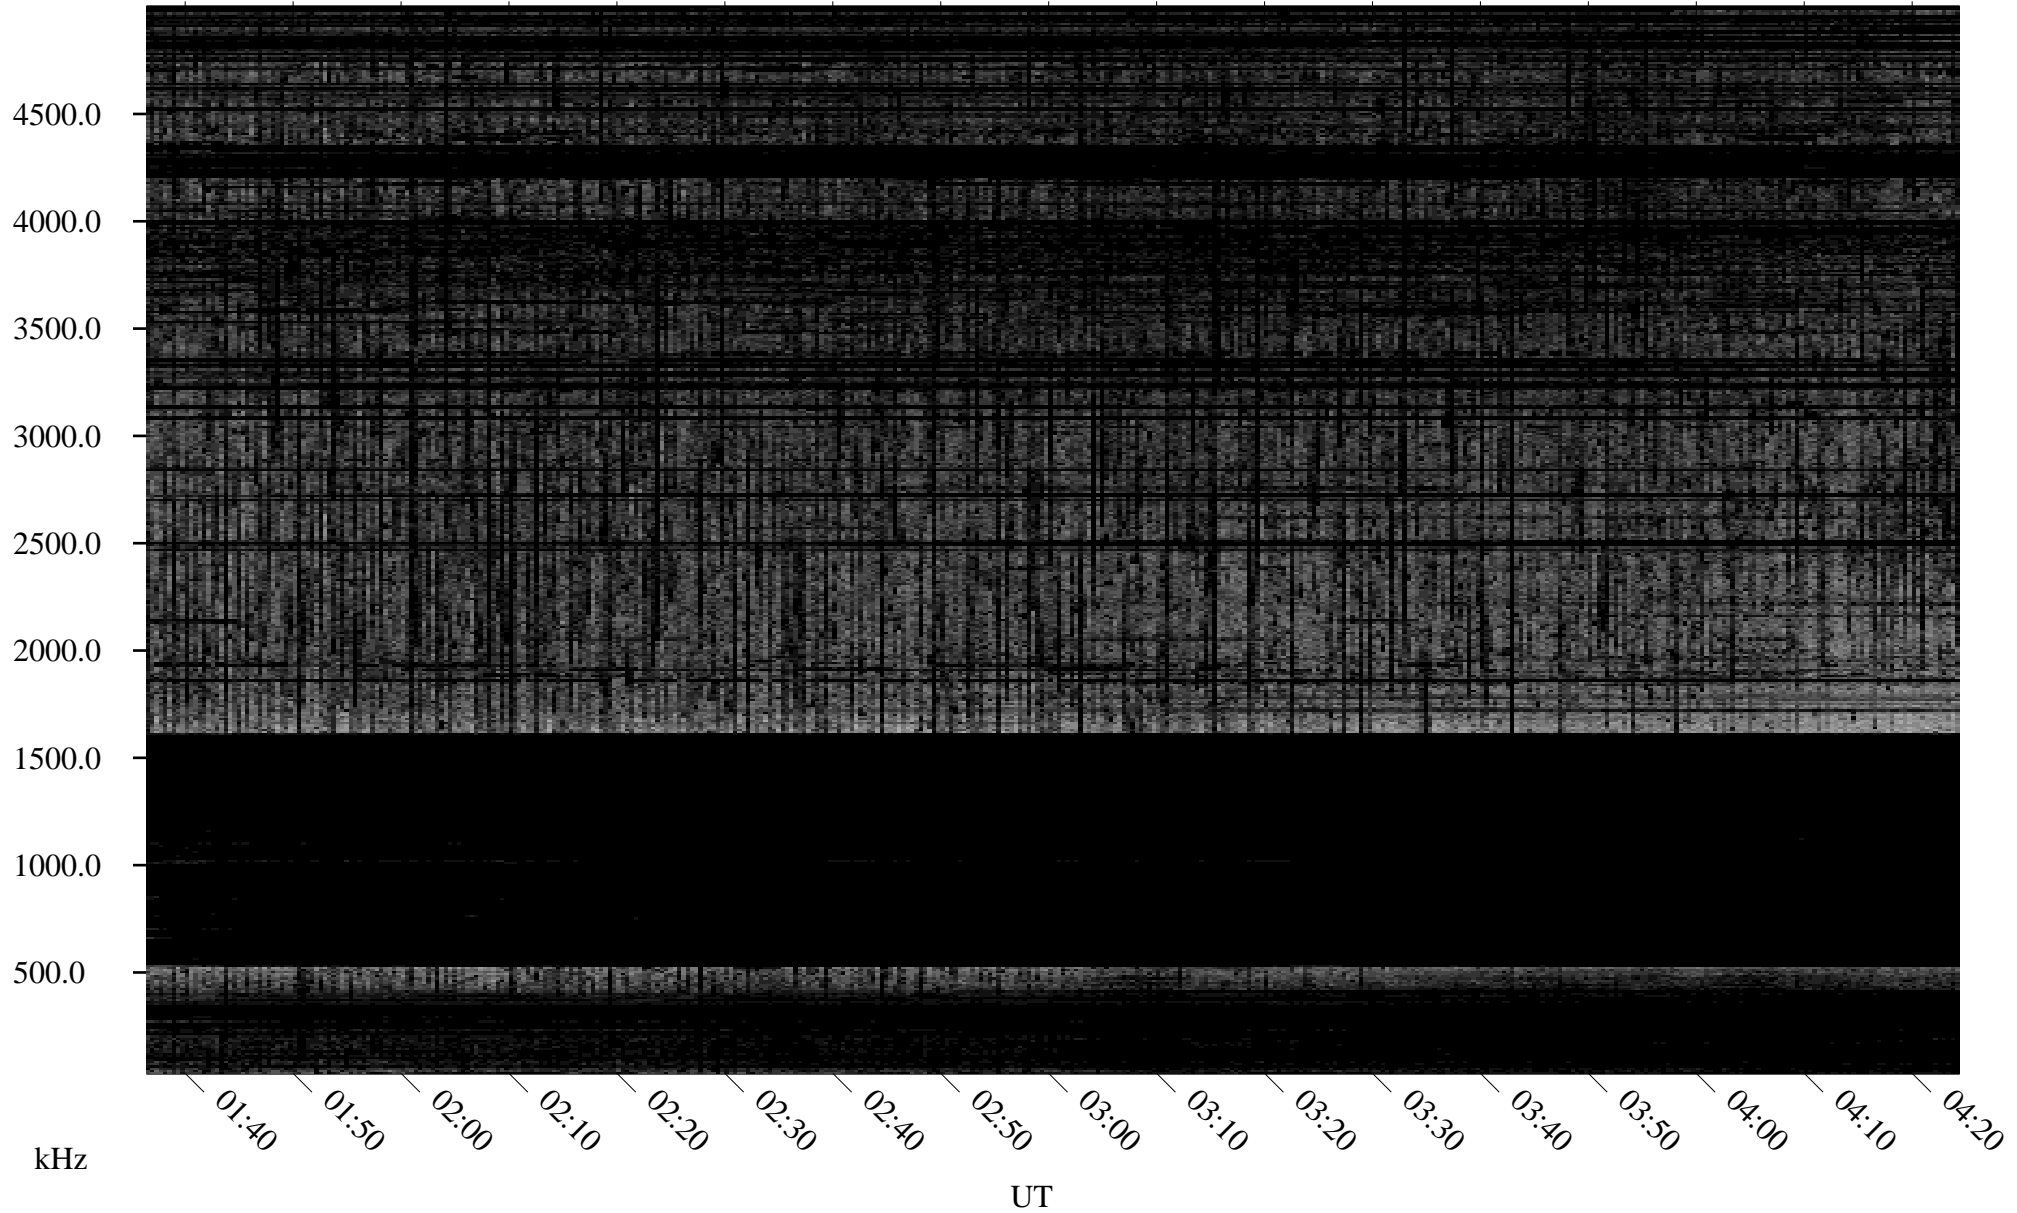

# 03/22/1995 Churchill, Manitoba

Linear Scale Black = 161 White = 15

ch950811.r00m max\_12

Page 1

# 03/22/1995 Churchill, Manitoba

Linear Scale    Black = 161    White = 15

ch950811.r00m max\_12

Page 2

# 03/23/1995 Churchill, Manitoba

Linear Scale    Black = 161    White = 15

ch950811.r00m max\_12

Page 3

# 03/23/1995 Churchill, Manitoba

Linear Scale    Black = 161    White = 15

ch950811.r00m max\_12

Page 4