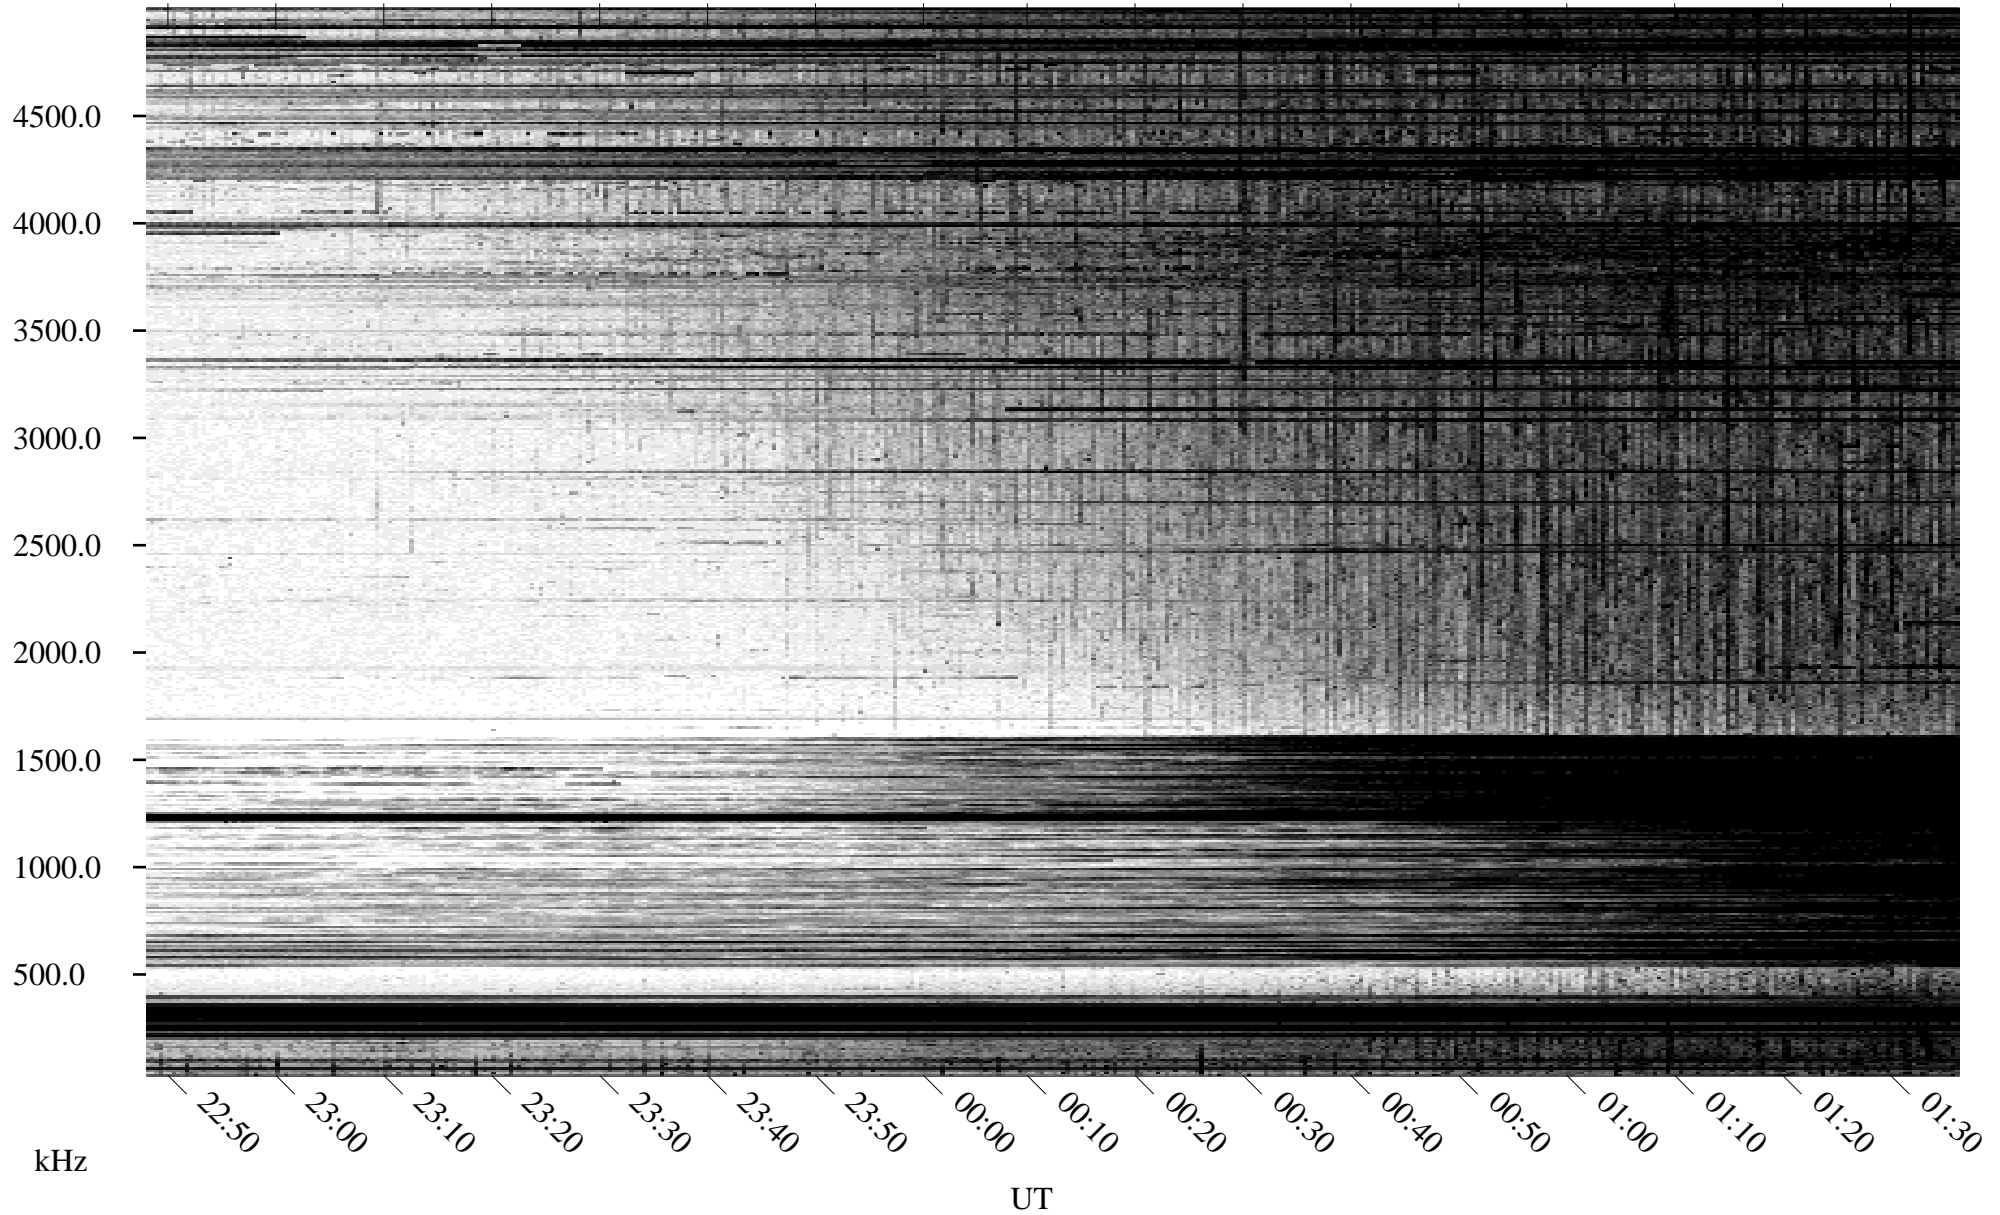

# 03/22/1995 Churchill, Manitoba

Linear Scale Black = 161 White = 15

ch950811.r00m max\_12

Page 1

# 03/22/1995 Churchill, Manitoba

Linear Scale    Black = 161    White = 15

ch950811.r00m max\_12

Page 2

# 03/23/1995 Churchill, Manitoba

Linear Scale    Black = 161    White = 15

ch950811.r00m max\_12

Page 3

# 03/23/1995 Churchill, Manitoba

Linear Scale    Black = 161    White = 15

ch950811.r00m max\_12

Page 4