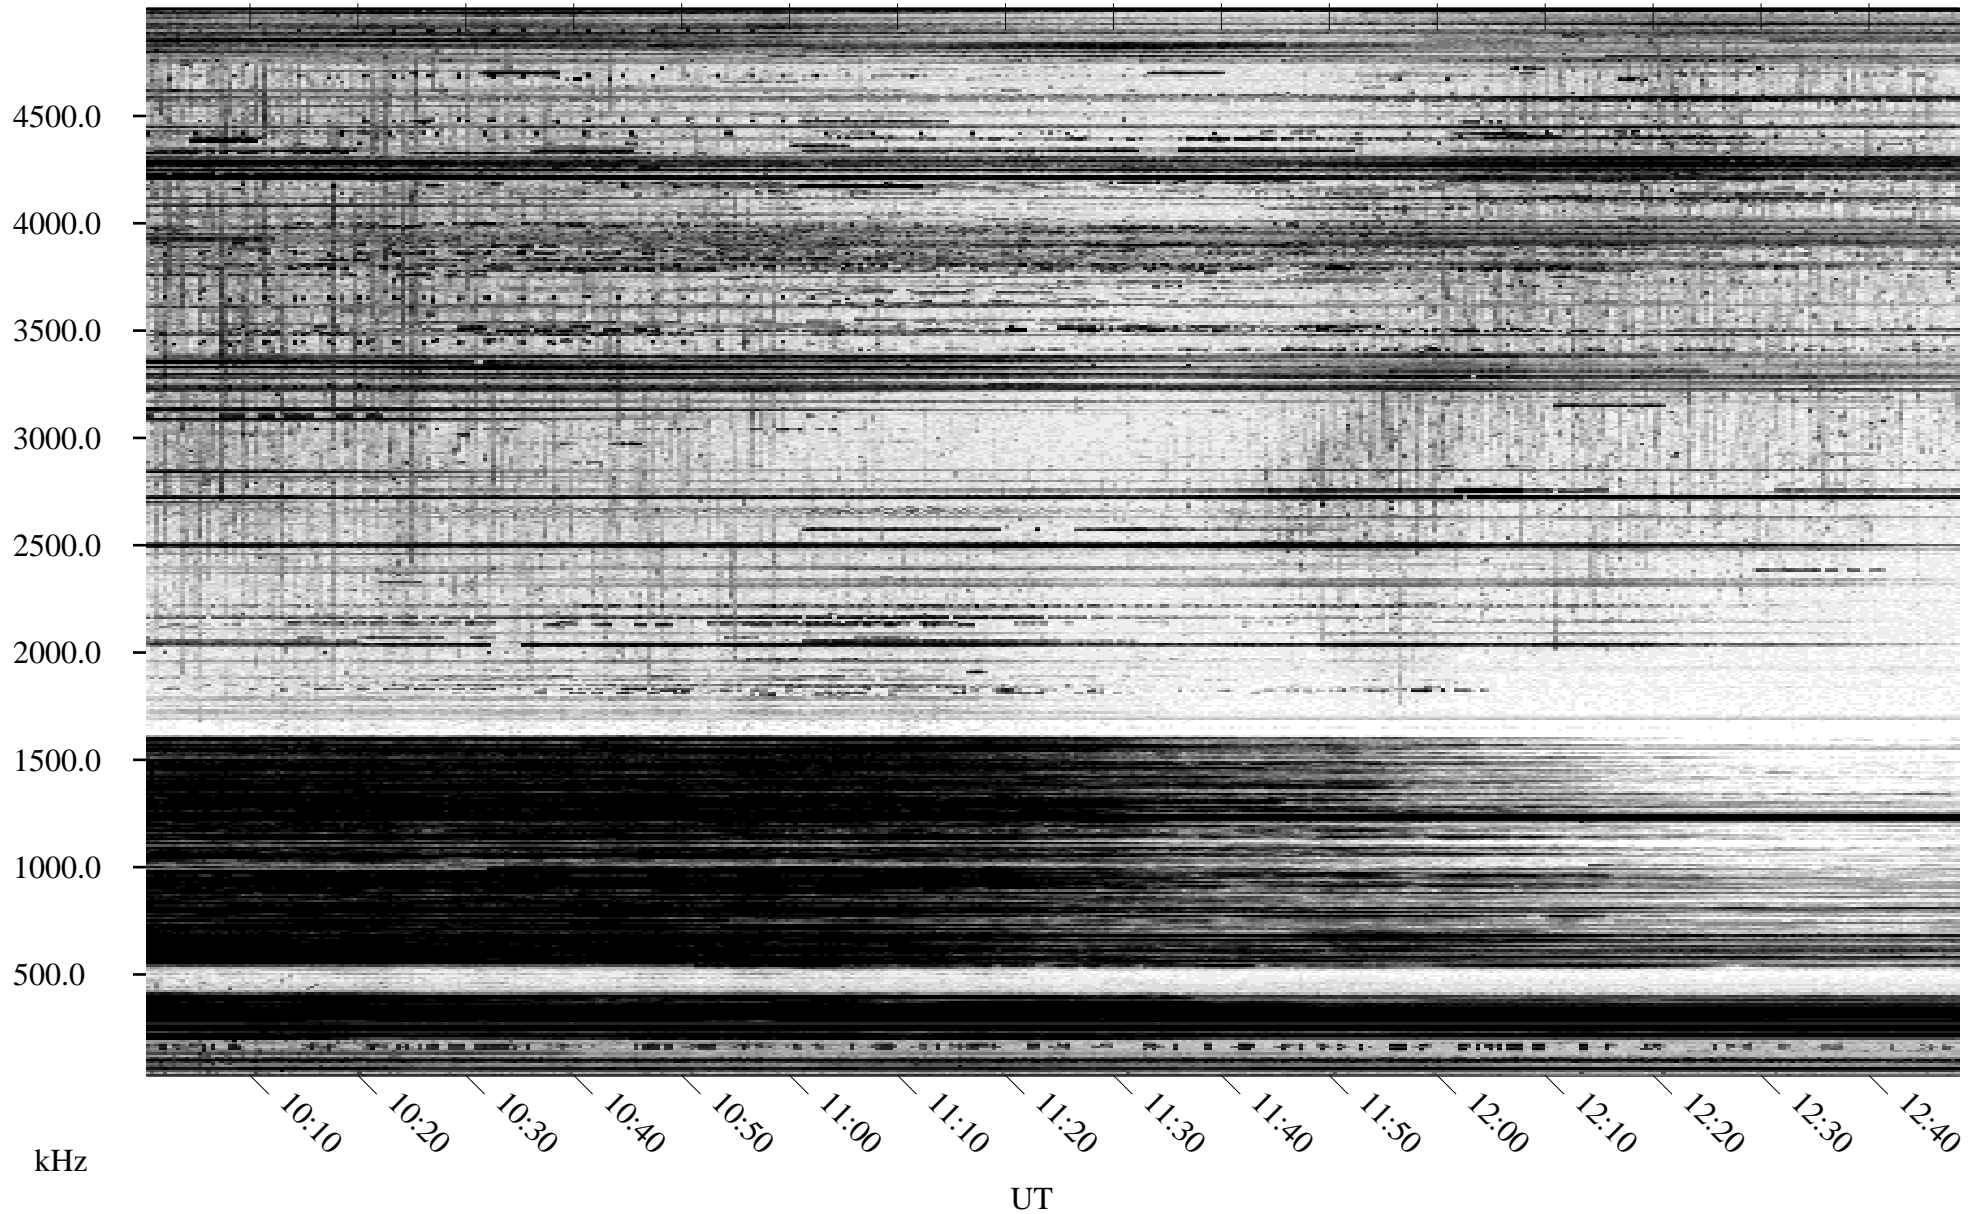

03/23/1995 Churchill, Manitoba

Linear Scale Black = 161 White = 15

ch95082l.r00m max_12

Page 1

03/23/1995 Churchill, Manitoba

Linear Scale Black = 161 White = 15

ch95082l.r00m max_12

Page 2

03/24/1995 Churchill, Manitoba

Linear Scale Black = 161 White = 15

ch95082l.r00m max_12

03/24/1995 Churchill, Manitoba

Linear Scale Black = 161 White = 15

ch95082l.r00m max_12

Page 4

03/24/1995 Churchill, Manitoba

Linear Scale Black = 161 White = 15

ch95082l.r00m max_12

Page 5

03/24/1995 Churchill, Manitoba

Linear Scale Black = 161 White = 15

ch95082l.r00m max_12

Page 6

03/24/1995 Churchill, Manitoba

Linear Scale Black = 161 White = 15

ch95082l.r00m max_12

Page 7

03/24/1995 Churchill, Manitoba

Linear Scale Black = 161 White = 15

ch95082l.r00m max_12

Page 8