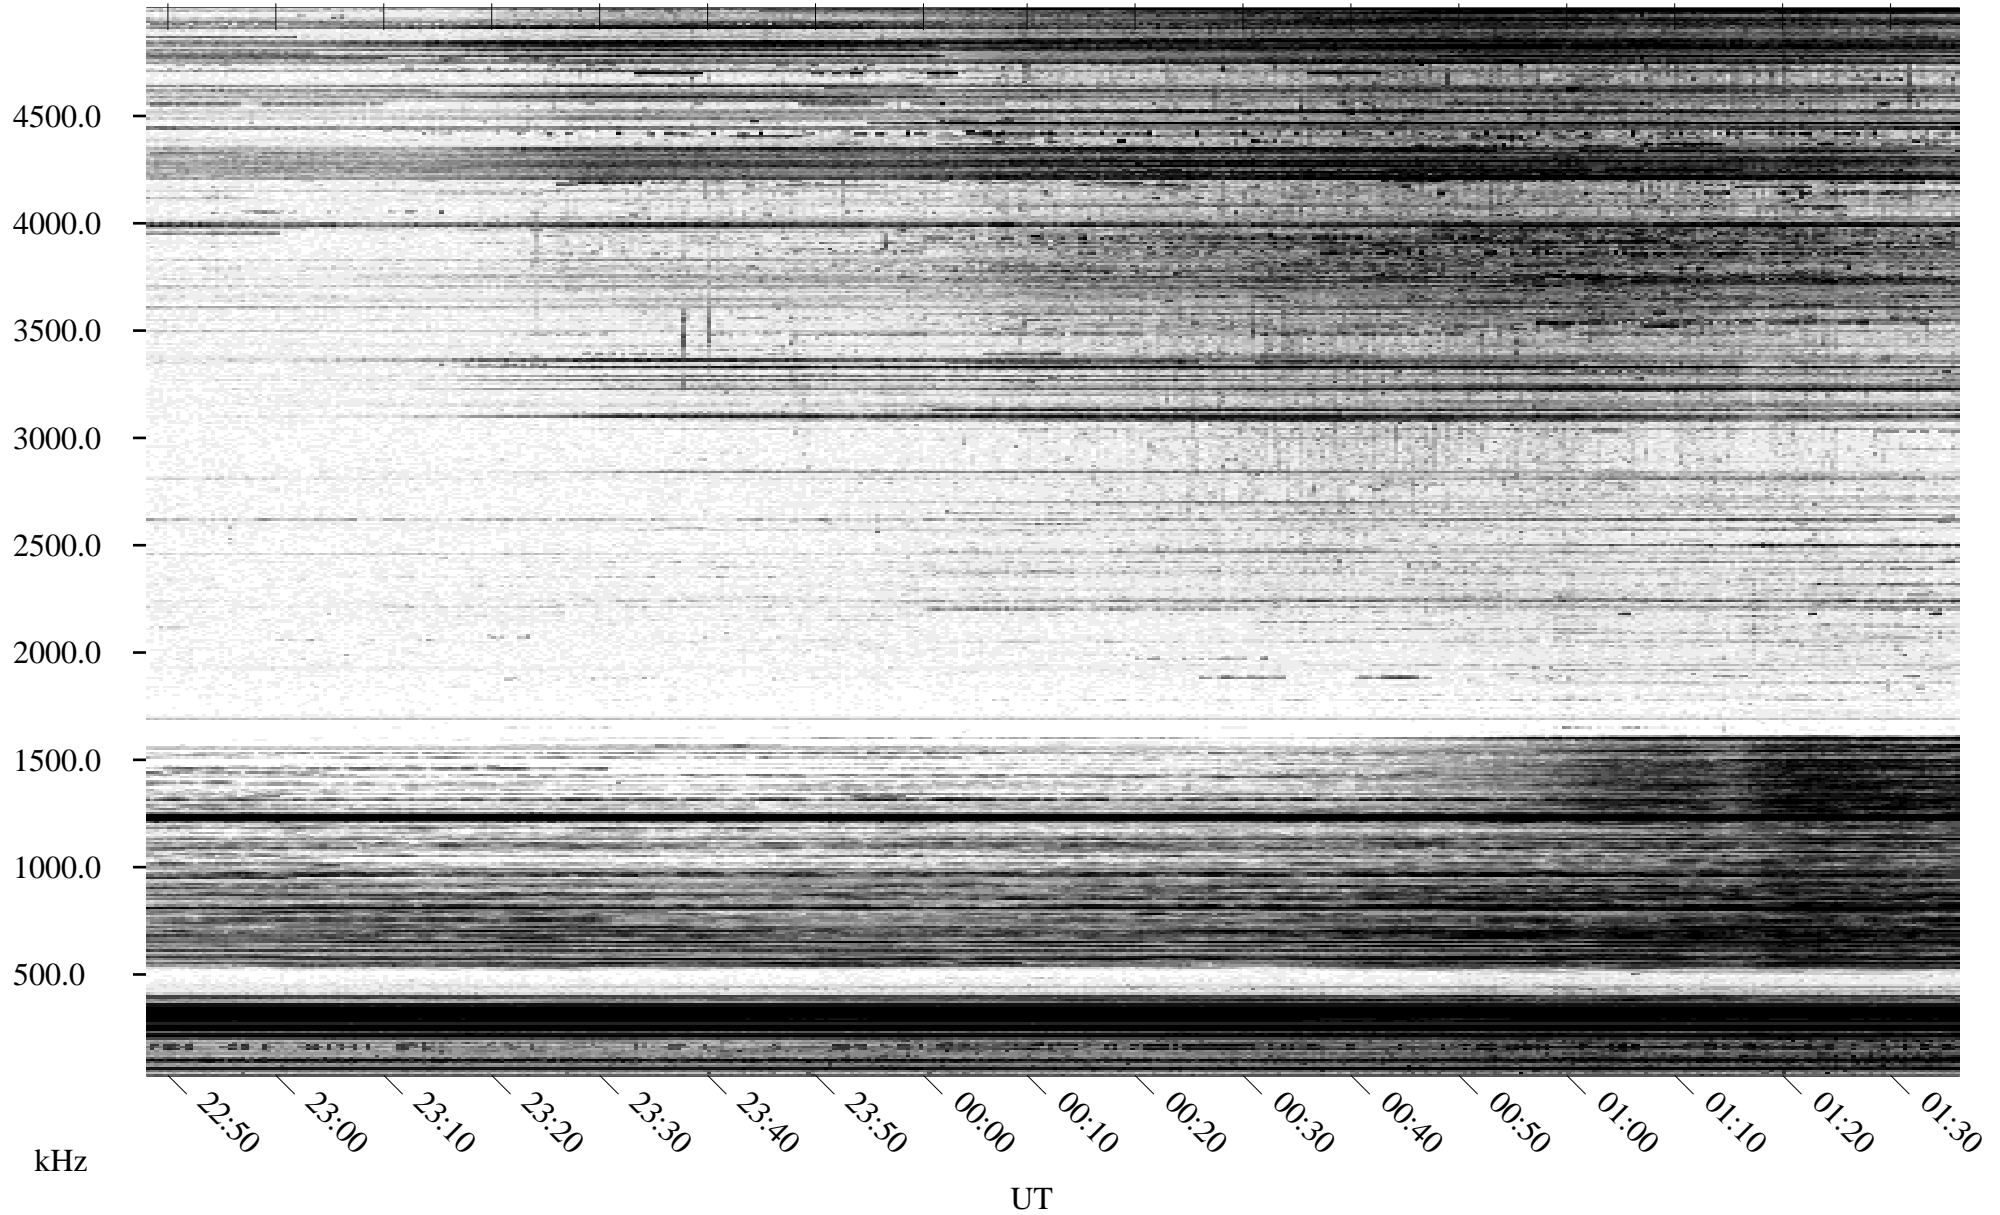

03/23/1995 Churchill, Manitoba

Linear Scale Black = 161 White = 15

ch95082l.r00m max_12

Page 1

03/23/1995 Churchill, Manitoba

Linear Scale Black = 161 White = 15

ch95082l.r00m max_12

Page 2

03/24/1995 Churchill, Manitoba

Linear Scale Black = 161 White = 15

ch95082l.r00m max_12

03/24/1995 Churchill, Manitoba

Linear Scale Black = 161 White = 15

ch95082l.r00m max_12

Page 4

03/24/1995 Churchill, Manitoba

Linear Scale Black = 161 White = 15

ch95082l.r00m max_12

Page 5

03/24/1995 Churchill, Manitoba

Linear Scale Black = 161 White = 15

ch95082l.r00m max_12

Page 6

03/24/1995 Churchill, Manitoba

Linear Scale Black = 161 White = 15

ch95082l.r00m max_12

Page 7

03/24/1995 Churchill, Manitoba

Linear Scale Black = 161 White = 15

ch95082l.r00m max_12

Page 8