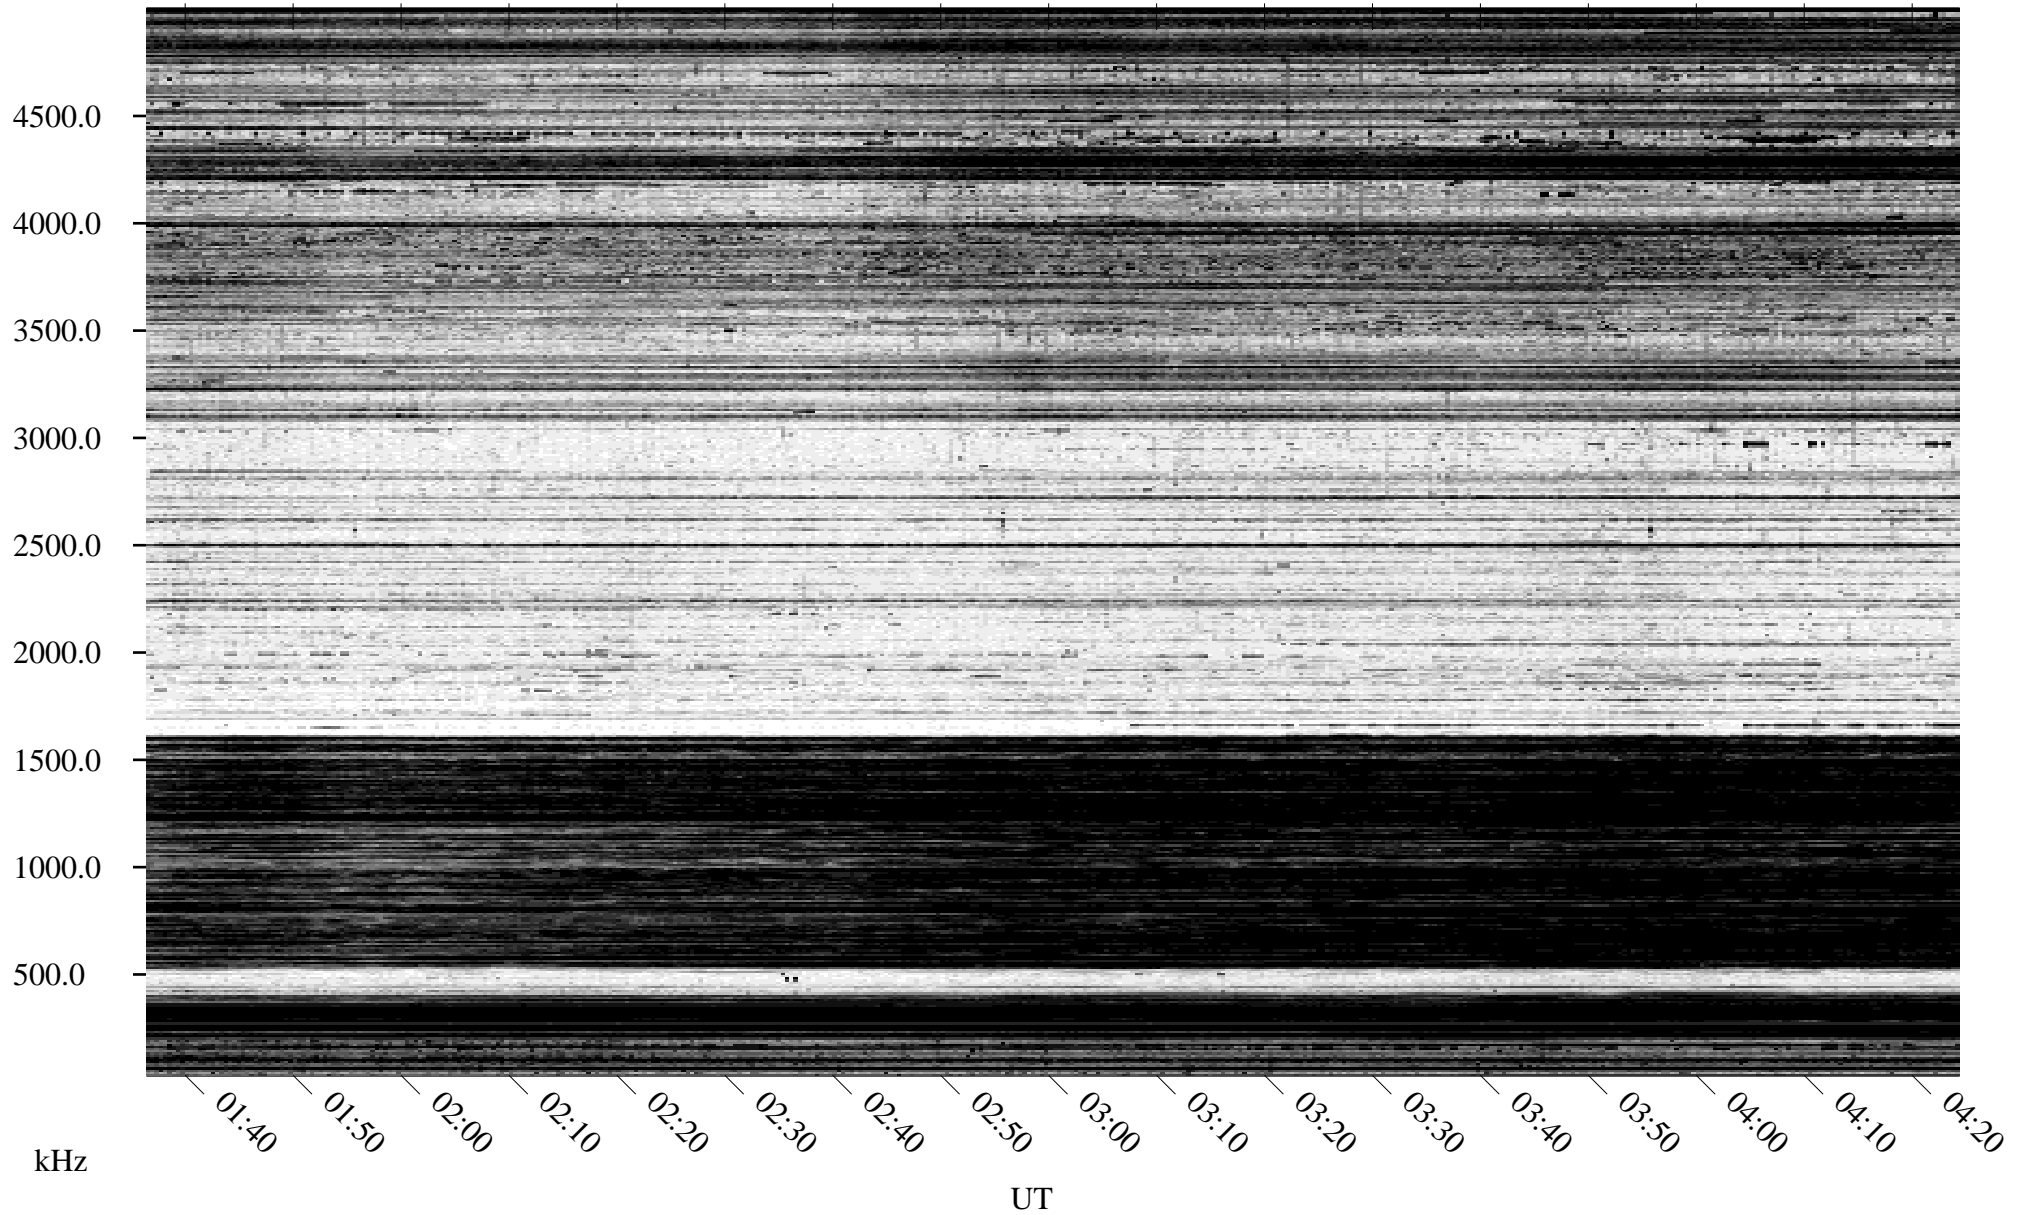

03/23/1995 Churchill, Manitoba

Linear Scale Black = 161 White = 15

ch95082l.r00m max_12

Page 1

03/23/1995 Churchill, Manitoba

Linear Scale Black = 161 White = 15

ch95082l.r00m max_12

Page 2

03/24/1995 Churchill, Manitoba

Linear Scale Black = 161 White = 15

ch95082l.r00m max_12

03/24/1995 Churchill, Manitoba

Linear Scale Black = 161 White = 15

ch95082l.r00m max_12

Page 4

03/24/1995 Churchill, Manitoba

Linear Scale Black = 161 White = 15

ch95082l.r00m max_12

Page 5

03/24/1995 Churchill, Manitoba

Linear Scale Black = 161 White = 15

ch95082l.r00m max_12

Page 6

03/24/1995 Churchill, Manitoba

Linear Scale Black = 161 White = 15

ch95082l.r00m max_12

Page 7

03/24/1995 Churchill, Manitoba

Linear Scale Black = 161 White = 15

ch95082l.r00m max_12

Page 8