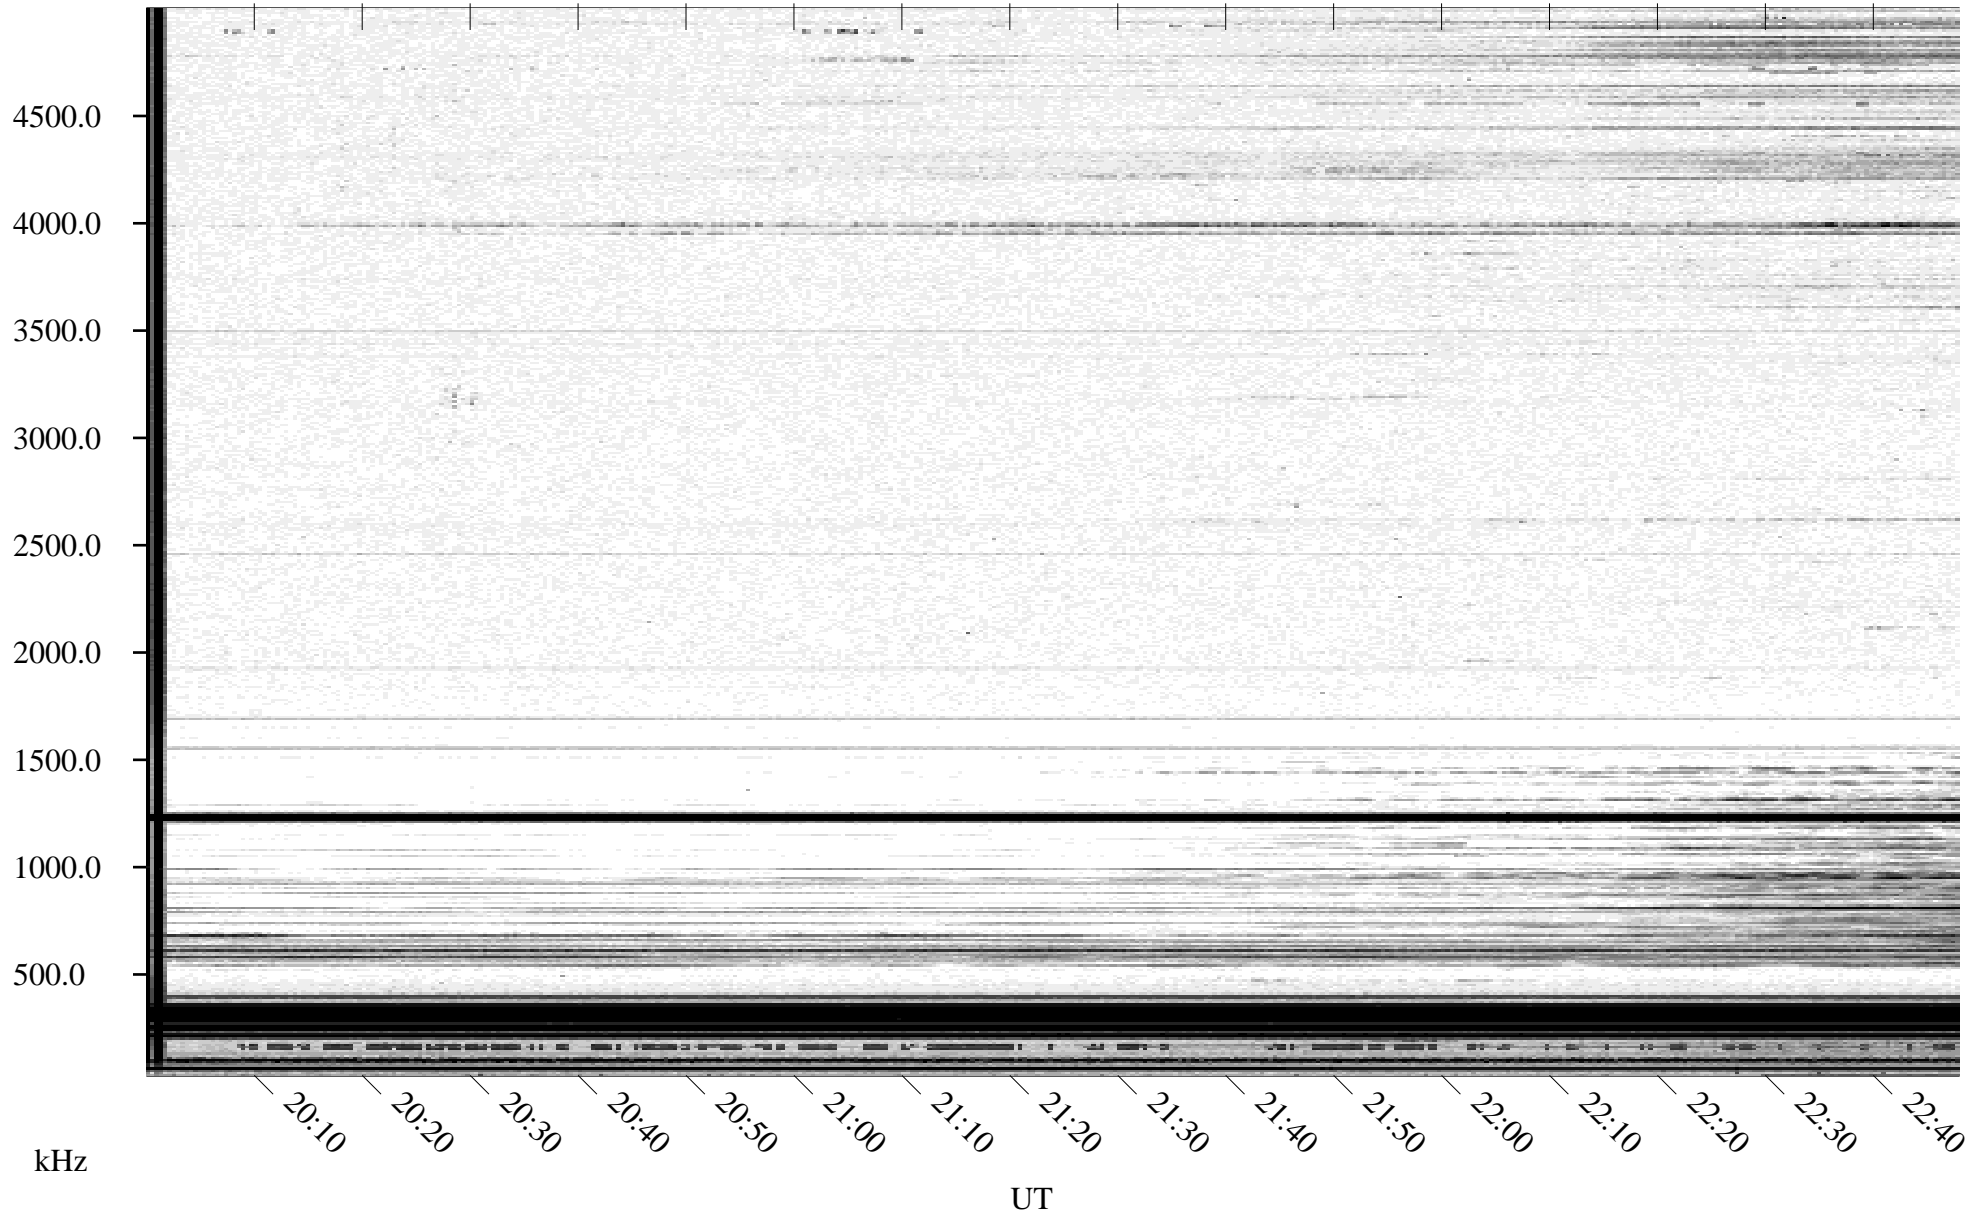

03/23/1995 Churchill, Manitoba

Linear Scale Black = 161 White = 15

ch95082l.r00m max_12

Page 1

03/23/1995 Churchill, Manitoba

Linear Scale Black = 161 White = 15

ch95082l.r00m max_12

Page 2

03/24/1995 Churchill, Manitoba

Linear Scale Black = 161 White = 15

ch95082l.r00m max_12

03/24/1995 Churchill, Manitoba

Linear Scale Black = 161 White = 15

ch95082l.r00m max_12

Page 4

03/24/1995 Churchill, Manitoba

Linear Scale Black = 161 White = 15

ch95082l.r00m max_12

Page 5

03/24/1995 Churchill, Manitoba

Linear Scale Black = 161 White = 15

ch95082l.r00m max_12

Page 6

03/24/1995 Churchill, Manitoba

Linear Scale Black = 161 White = 15

ch95082l.r00m max_12

Page 7

03/24/1995 Churchill, Manitoba

Linear Scale Black = 161 White = 15

ch95082l.r00m max_12

Page 8