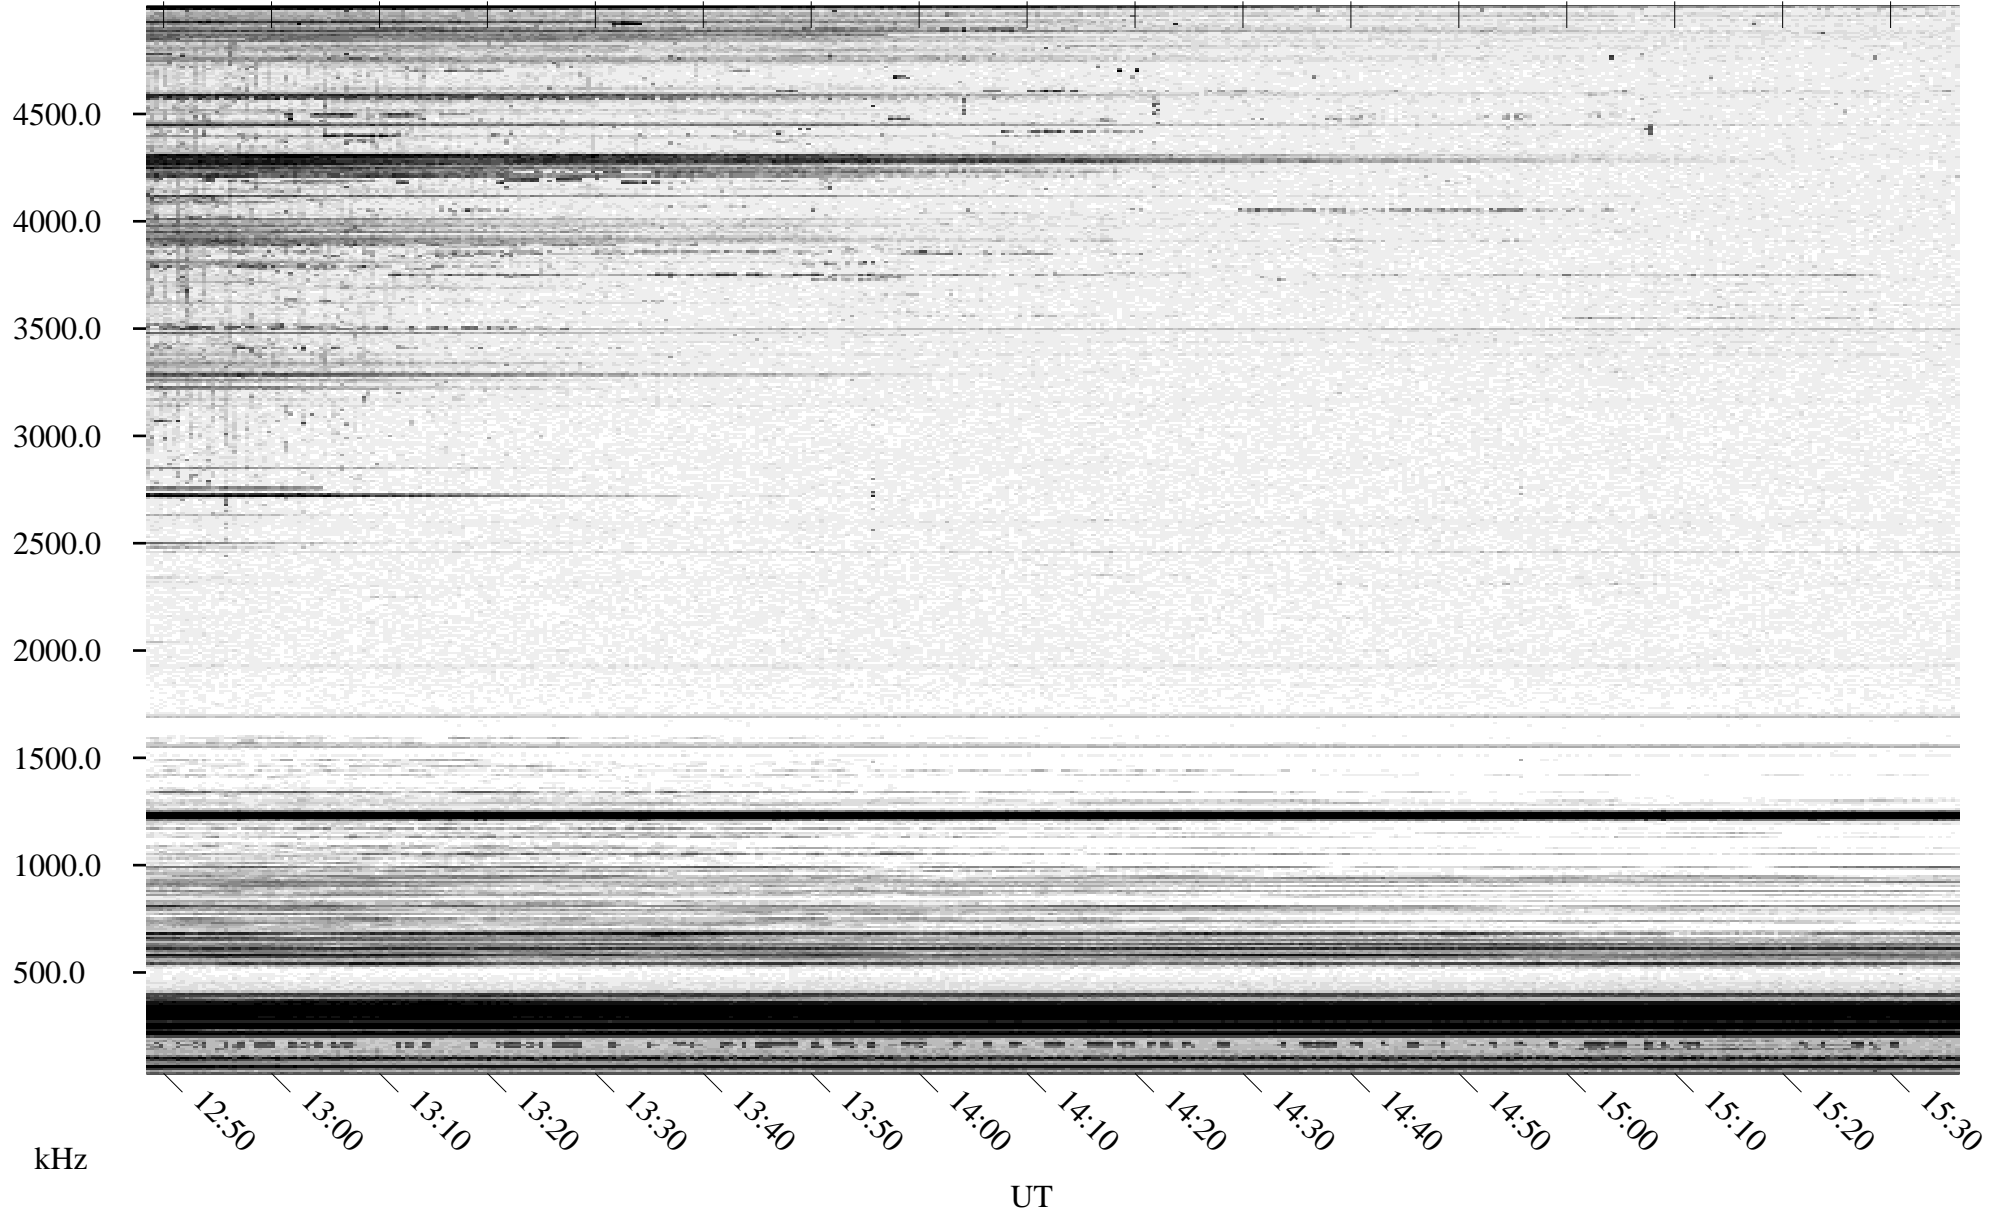

03/23/1995 Churchill, Manitoba

Linear Scale Black = 161 White = 15

ch95082l.r00m max_12

Page 1

03/23/1995 Churchill, Manitoba

Linear Scale Black = 161 White = 15

ch95082l.r00m max_12

Page 2

03/24/1995 Churchill, Manitoba

Linear Scale Black = 161 White = 15

ch95082l.r00m max_12

03/24/1995 Churchill, Manitoba

Linear Scale Black = 161 White = 15

ch95082l.r00m max_12

Page 4

03/24/1995 Churchill, Manitoba

Linear Scale Black = 161 White = 15

ch95082l.r00m max_12

Page 5

03/24/1995 Churchill, Manitoba

Linear Scale Black = 161 White = 15

ch95082l.r00m max_12

Page 6

03/24/1995 Churchill, Manitoba

Linear Scale Black = 161 White = 15

ch95082l.r00m max_12

Page 7

03/24/1995 Churchill, Manitoba

Linear Scale Black = 161 White = 15

ch95082l.r00m max_12

Page 8