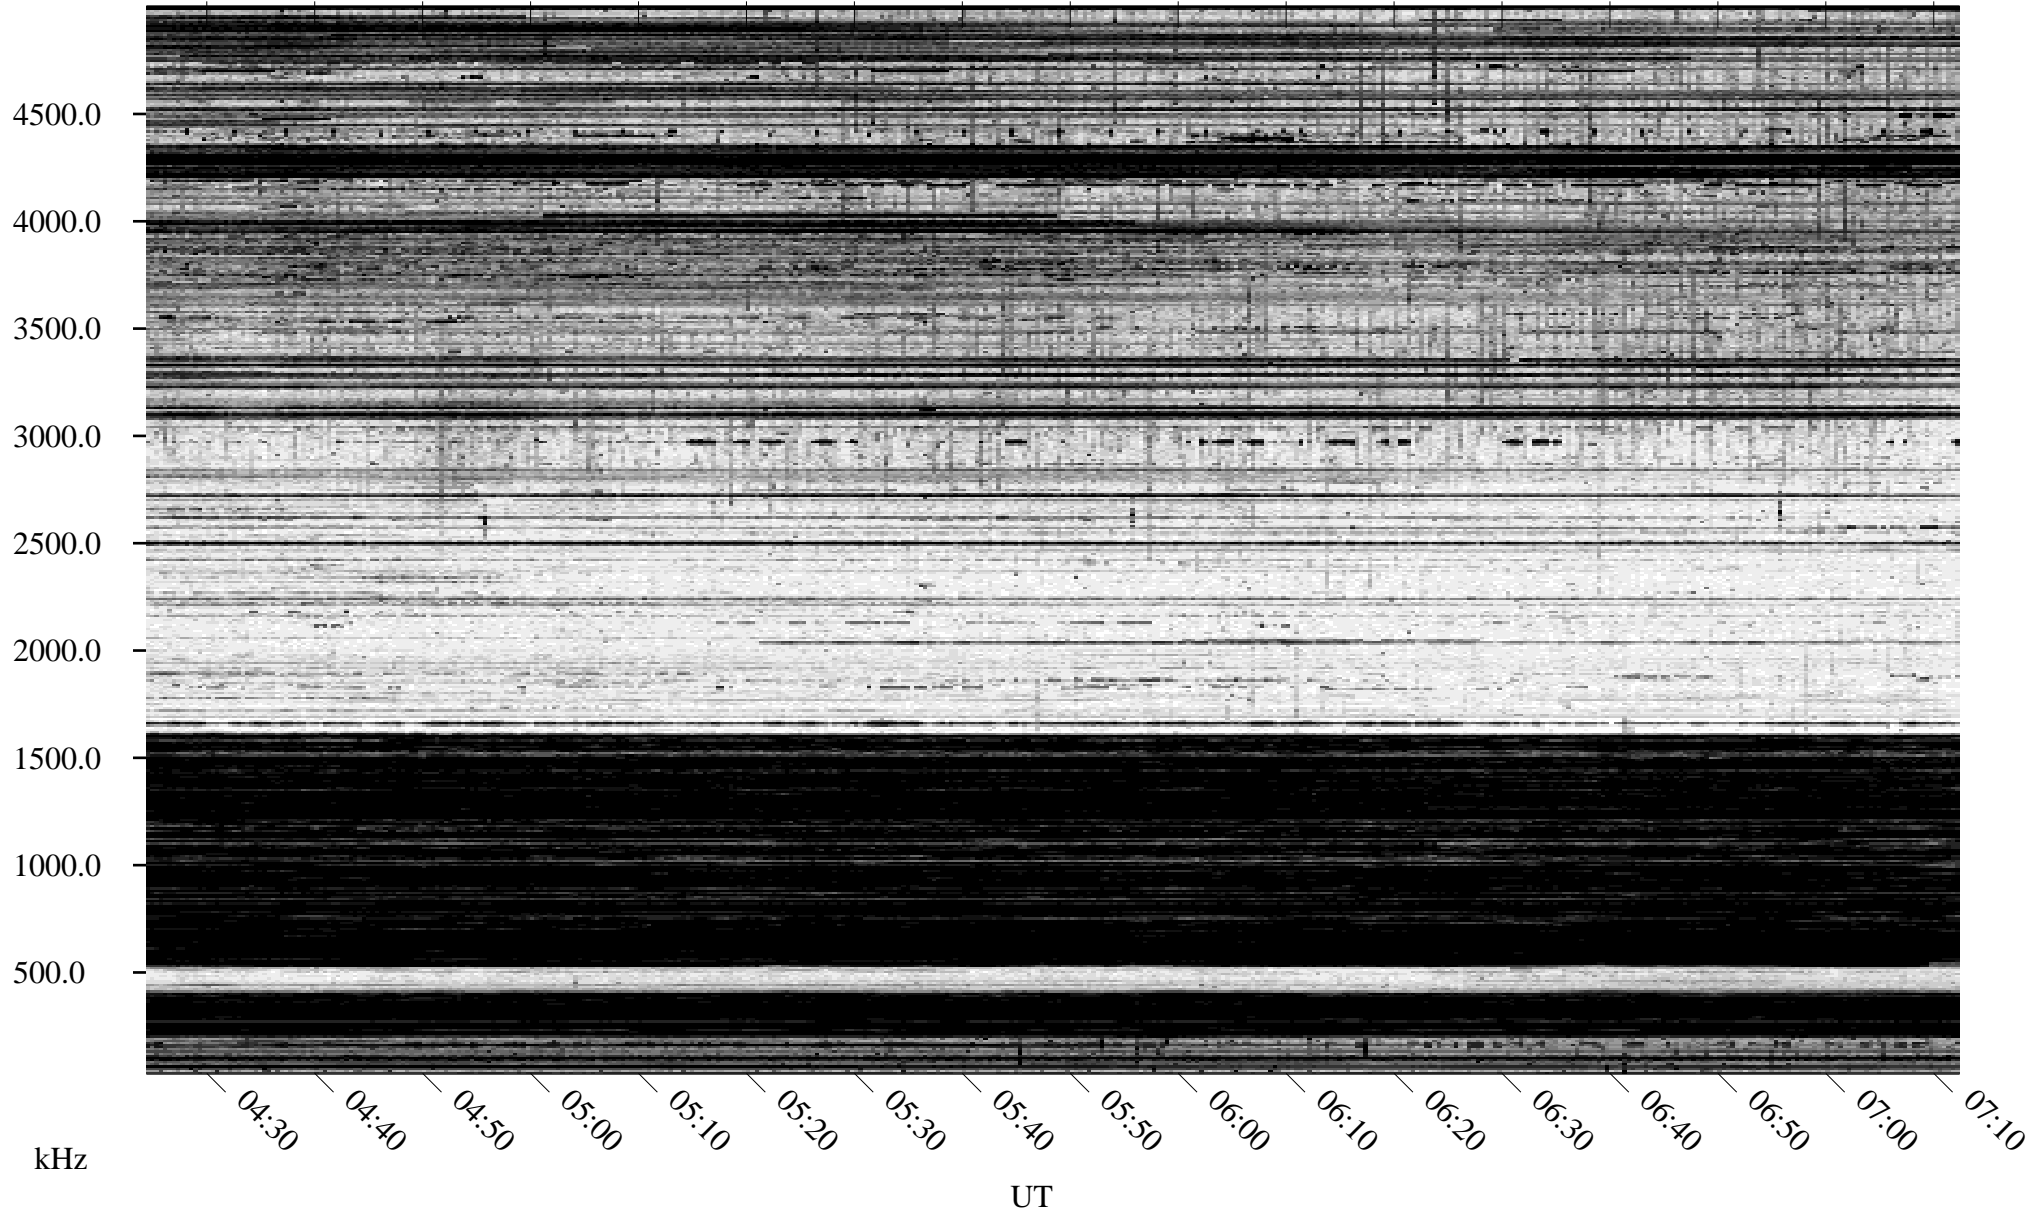

03/23/1995 Churchill, Manitoba

Linear Scale Black = 161 White = 15

ch95082l.r00m max_12

Page 1

03/23/1995 Churchill, Manitoba

Linear Scale Black = 161 White = 15

ch95082l.r00m max_12

Page 2

03/24/1995 Churchill, Manitoba

Linear Scale Black = 161 White = 15

ch95082l.r00m max_12

03/24/1995 Churchill, Manitoba

Linear Scale Black = 161 White = 15

ch95082l.r00m max_12

Page 4

03/24/1995 Churchill, Manitoba

Linear Scale Black = 161 White = 15

ch95082l.r00m max_12

Page 5

03/24/1995 Churchill, Manitoba

Linear Scale Black = 161 White = 15

ch95082l.r00m max_12

Page 6

03/24/1995 Churchill, Manitoba

Linear Scale Black = 161 White = 15

ch95082l.r00m max_12

Page 7

03/24/1995 Churchill, Manitoba

Linear Scale Black = 161 White = 15

ch95082l.r00m max_12

Page 8