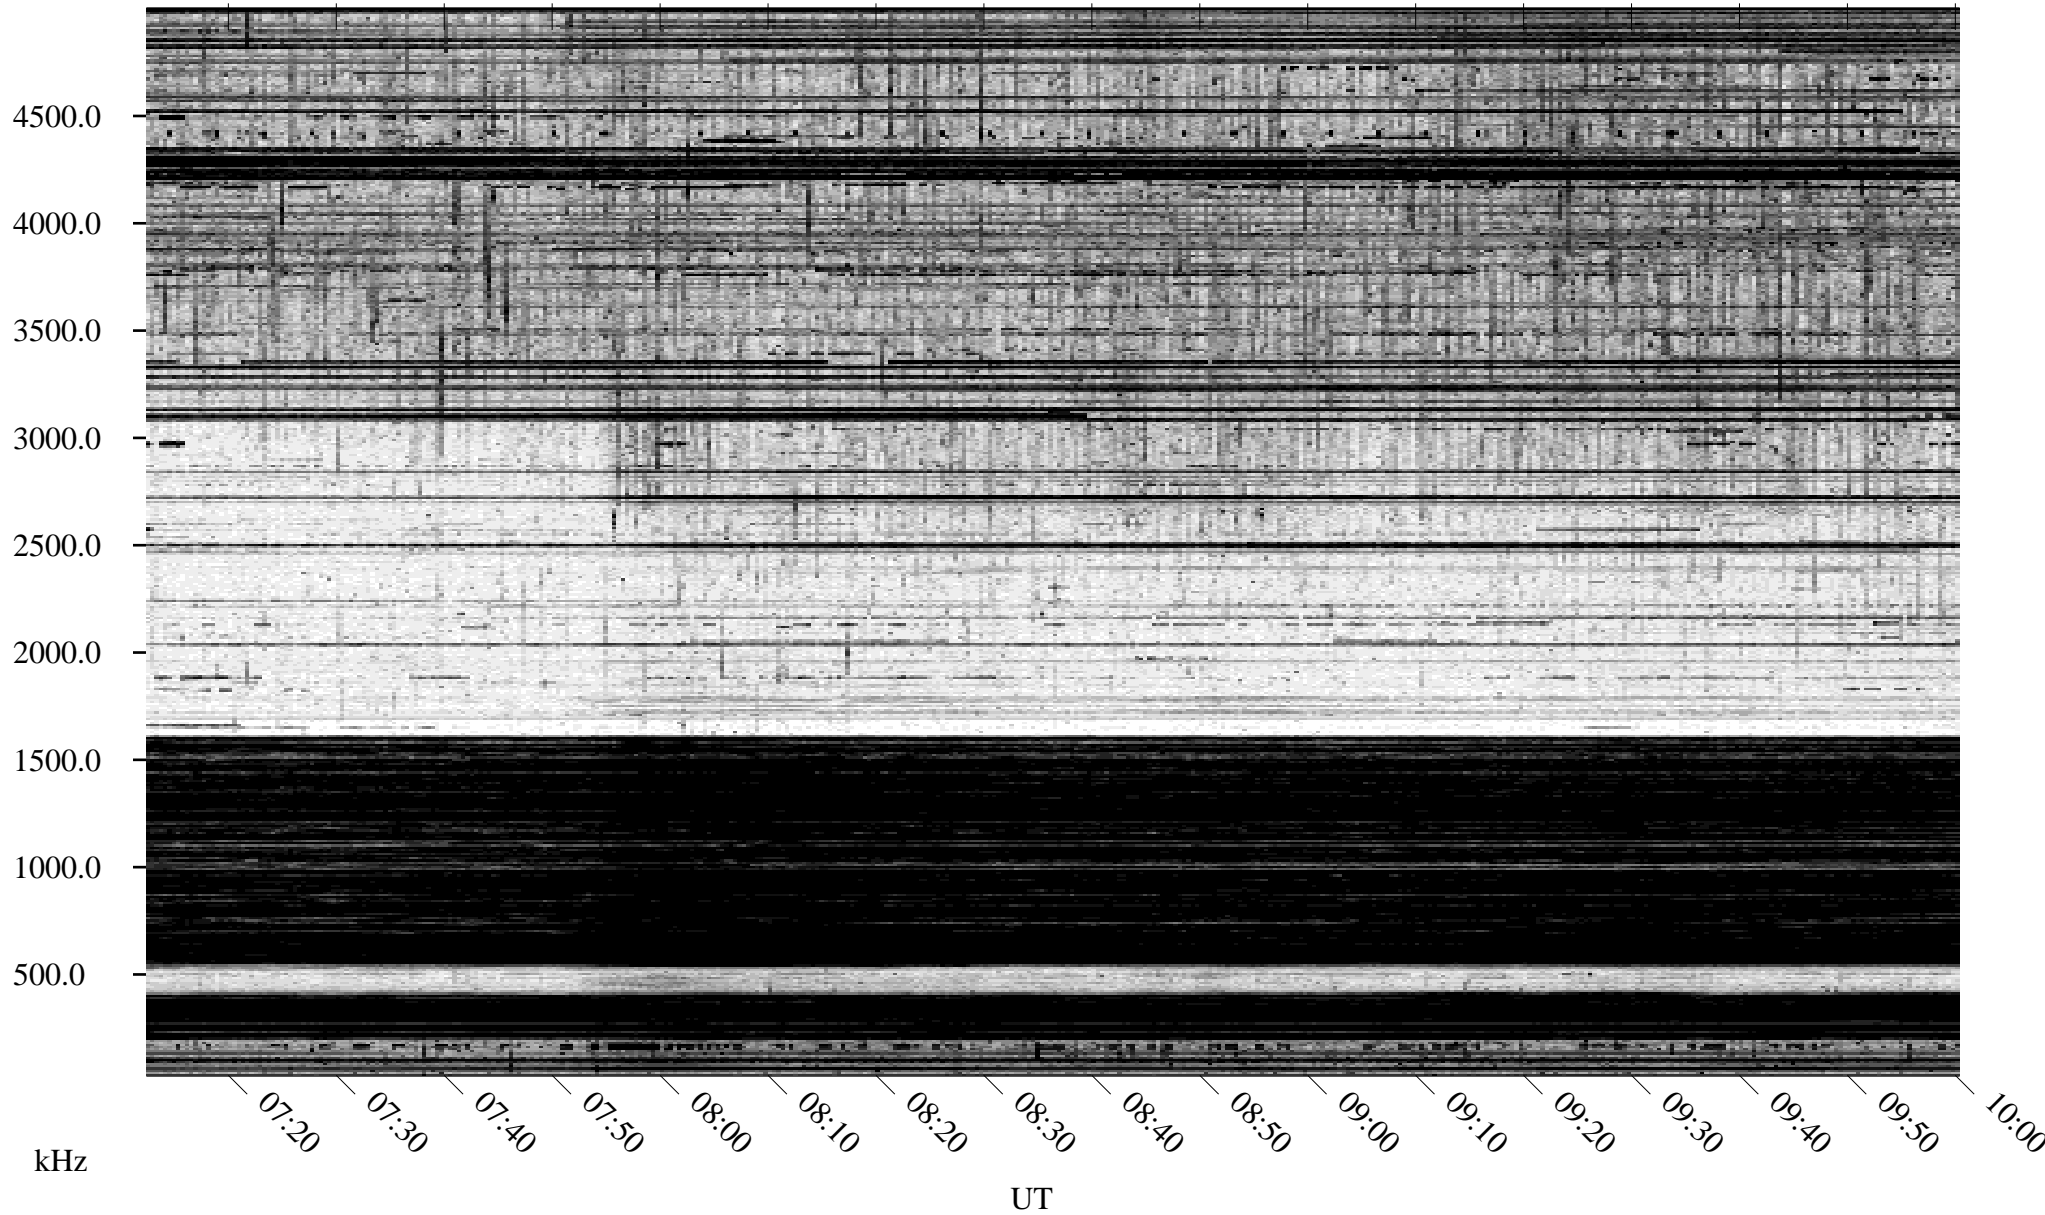

03/23/1995 Churchill, Manitoba

Linear Scale Black = 161 White = 15

ch95082l.r00m max_12

Page 1

03/23/1995 Churchill, Manitoba

Linear Scale Black = 161 White = 15

ch95082l.r00m max_12

Page 2

03/24/1995 Churchill, Manitoba

Linear Scale Black = 161 White = 15

ch95082l.r00m max_12

03/24/1995 Churchill, Manitoba

Linear Scale Black = 161 White = 15

ch95082l.r00m max_12

Page 4

03/24/1995 Churchill, Manitoba

Linear Scale Black = 161 White = 15

ch95082l.r00m max_12

Page 5

03/24/1995 Churchill, Manitoba

Linear Scale Black = 161 White = 15

ch95082l.r00m max_12

Page 6

03/24/1995 Churchill, Manitoba

Linear Scale Black = 161 White = 15

ch95082l.r00m max_12

Page 7

03/24/1995 Churchill, Manitoba

Linear Scale Black = 161 White = 15

ch95082l.r00m max_12

Page 8