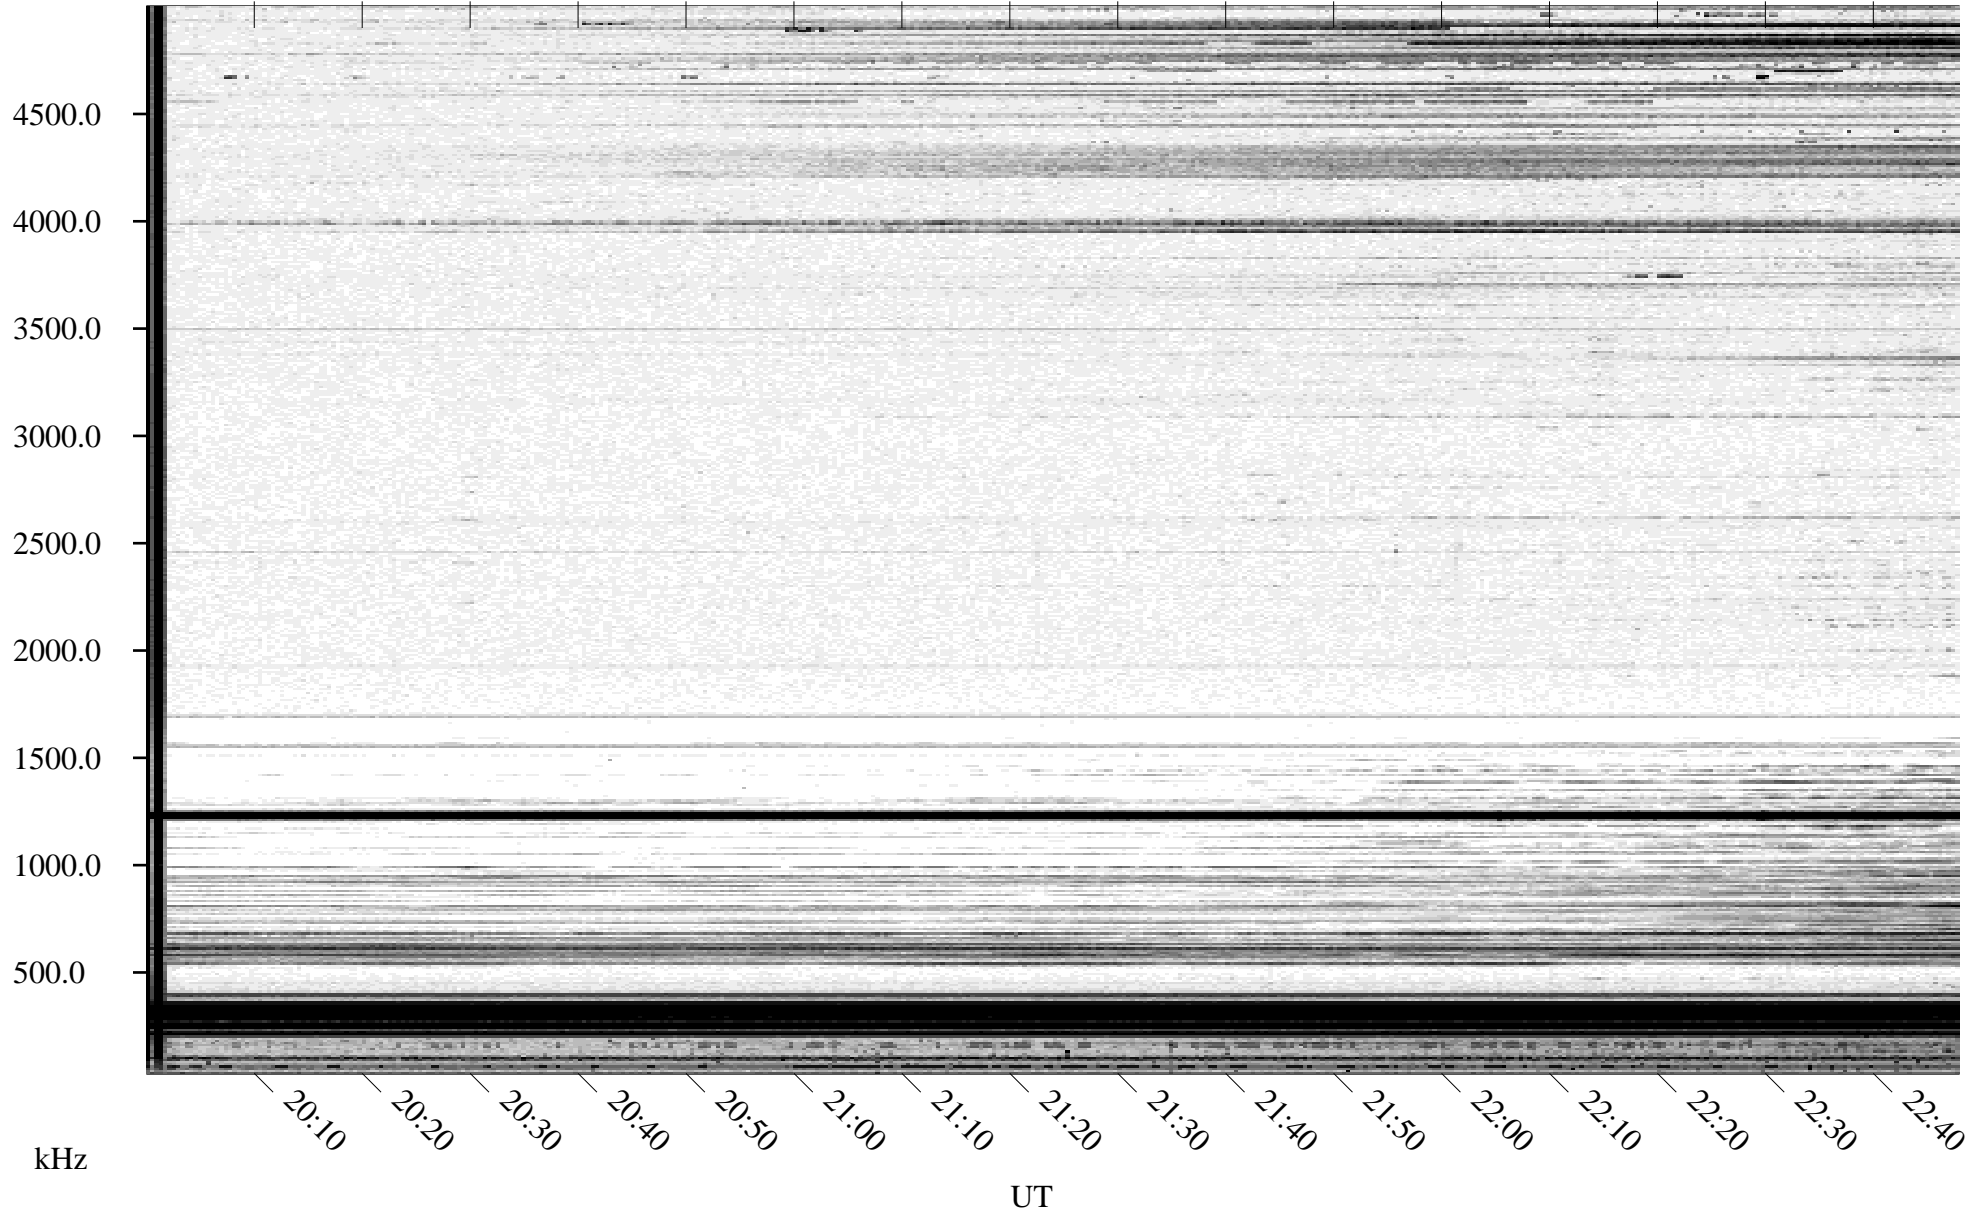

03/24/1995 Churchill, Manitoba

Linear Scale Black = 161 White = 15

ch95083l.r00m max_12

Page 1

03/24/1995 Churchill, Manitoba

Linear Scale Black = 161 White = 15

ch95083l.r00m max_12

Page 2

03/25/1995 Churchill, Manitoba

Linear Scale Black = 161 White = 15

ch95083l.r00m max_12

Page 3

03/25/1995 Churchill, Manitoba

Linear Scale Black = 161 White = 15

ch95083l.r00m max_12

Page 4

03/25/1995 Churchill, Manitoba

Linear Scale Black = 161 White = 15

ch950831.r00m max_12

Page 5

03/25/1995 Churchill, Manitoba

Linear Scale Black = 161 White = 15

ch95083l.r00m max_12

Page 6

03/25/1995 Churchill, Manitoba

Linear Scale Black = 161 White = 15

ch95083l.r00m max_12

Page 7

03/25/1995 Churchill, Manitoba

Linear Scale Black = 161 White = 15

ch95083l.r00m max_12

Page 8