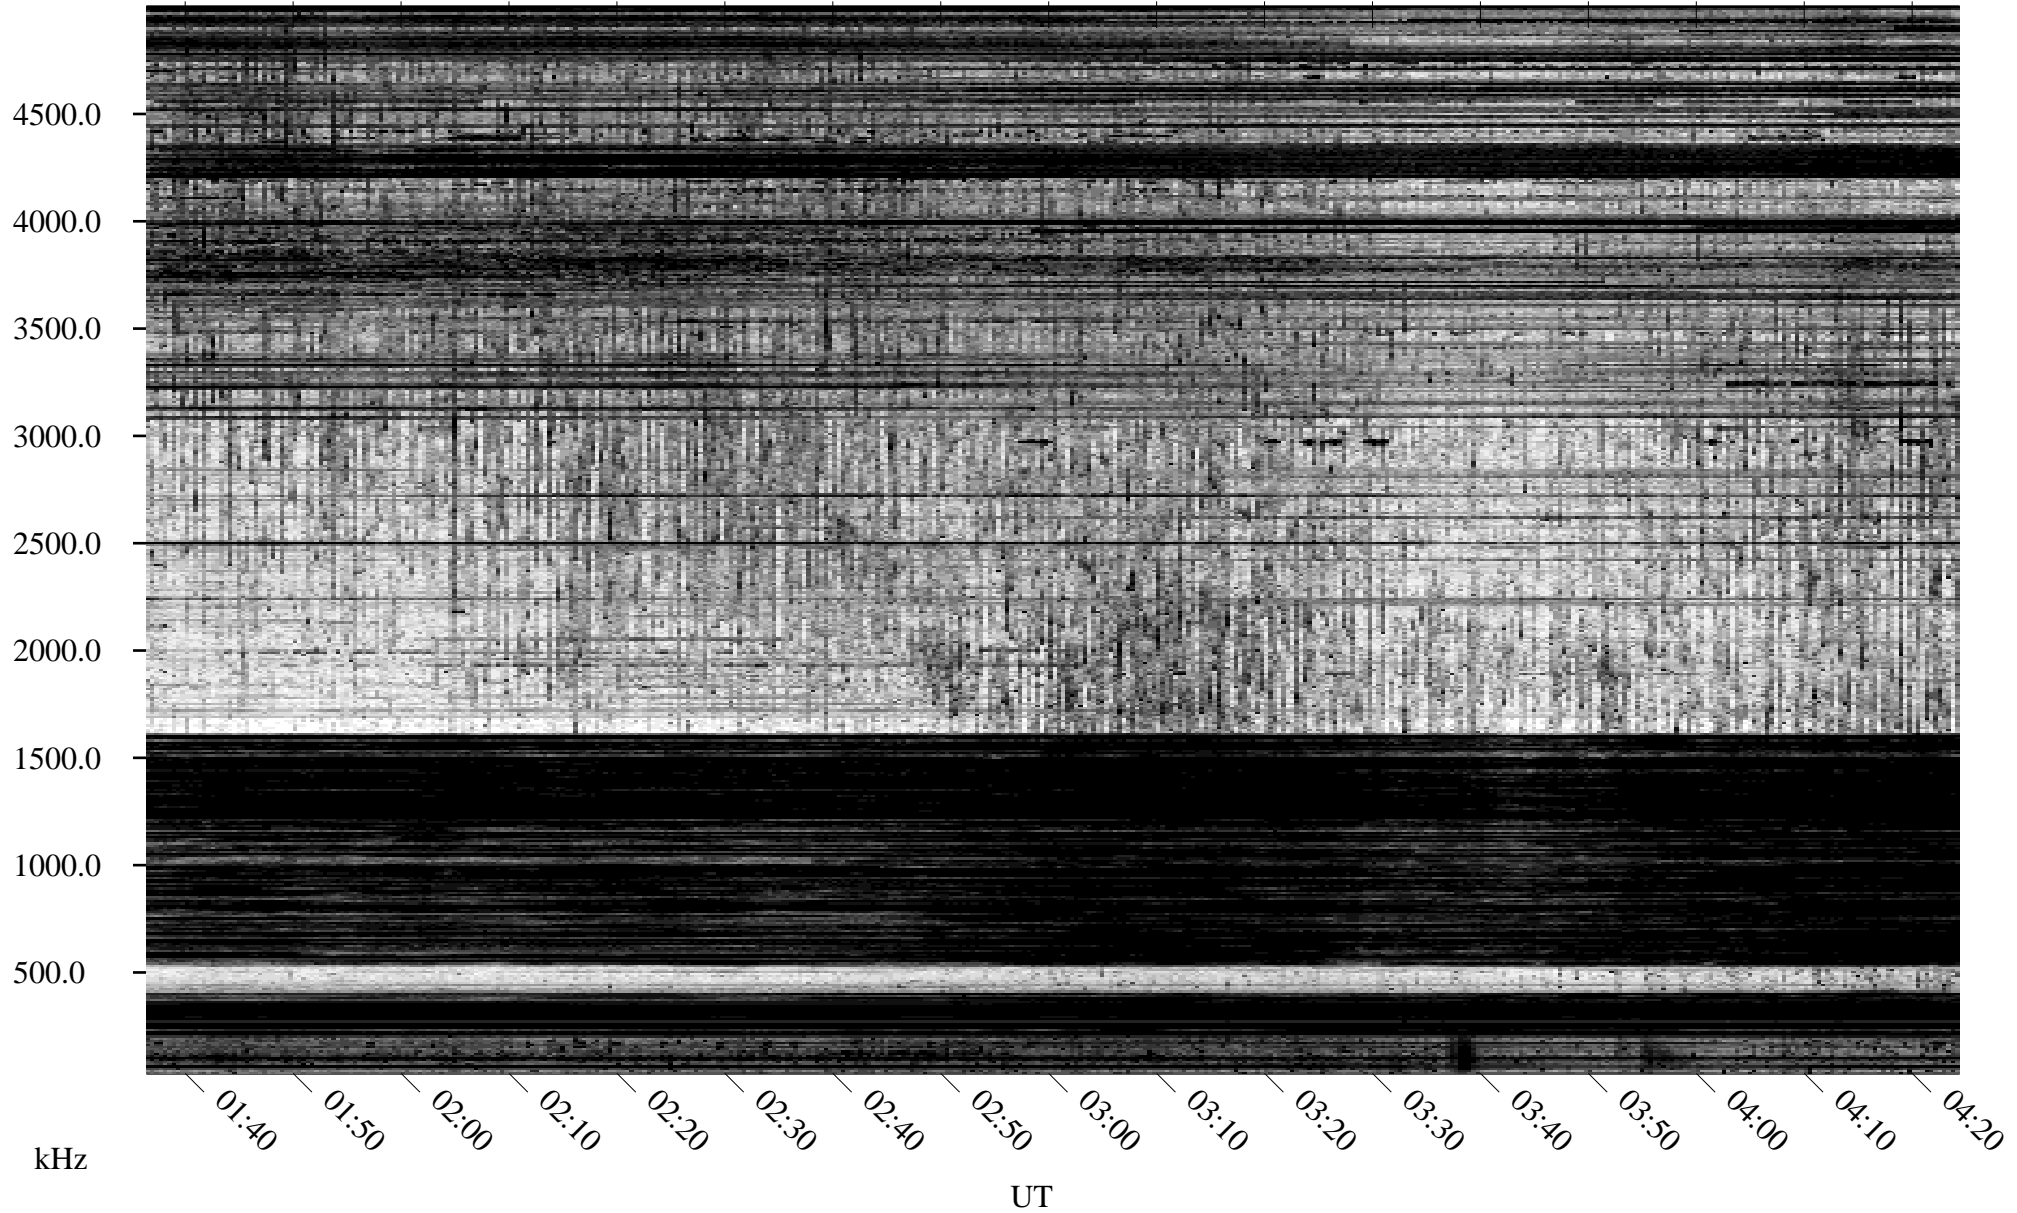

03/24/1995 Churchill, Manitoba

Linear Scale Black = 161 White = 15

ch95083l.r00m max_12

Page 1

03/24/1995 Churchill, Manitoba

Linear Scale Black = 161 White = 15

ch95083l.r00m max_12

Page 2

03/25/1995 Churchill, Manitoba

Linear Scale Black = 161 White = 15

ch95083l.r00m max_12

Page 3

03/25/1995 Churchill, Manitoba

Linear Scale Black = 161 White = 15

ch95083l.r00m max_12

Page 4

03/25/1995 Churchill, Manitoba

Linear Scale Black = 161 White = 15

ch950831.r00m max_12

Page 5

03/25/1995 Churchill, Manitoba

Linear Scale Black = 161 White = 15

ch95083l.r00m max_12

Page 6

03/25/1995 Churchill, Manitoba

Linear Scale Black = 161 White = 15

ch95083l.r00m max_12

Page 7

03/25/1995 Churchill, Manitoba

Linear Scale Black = 161 White = 15

ch95083l.r00m max_12

Page 8