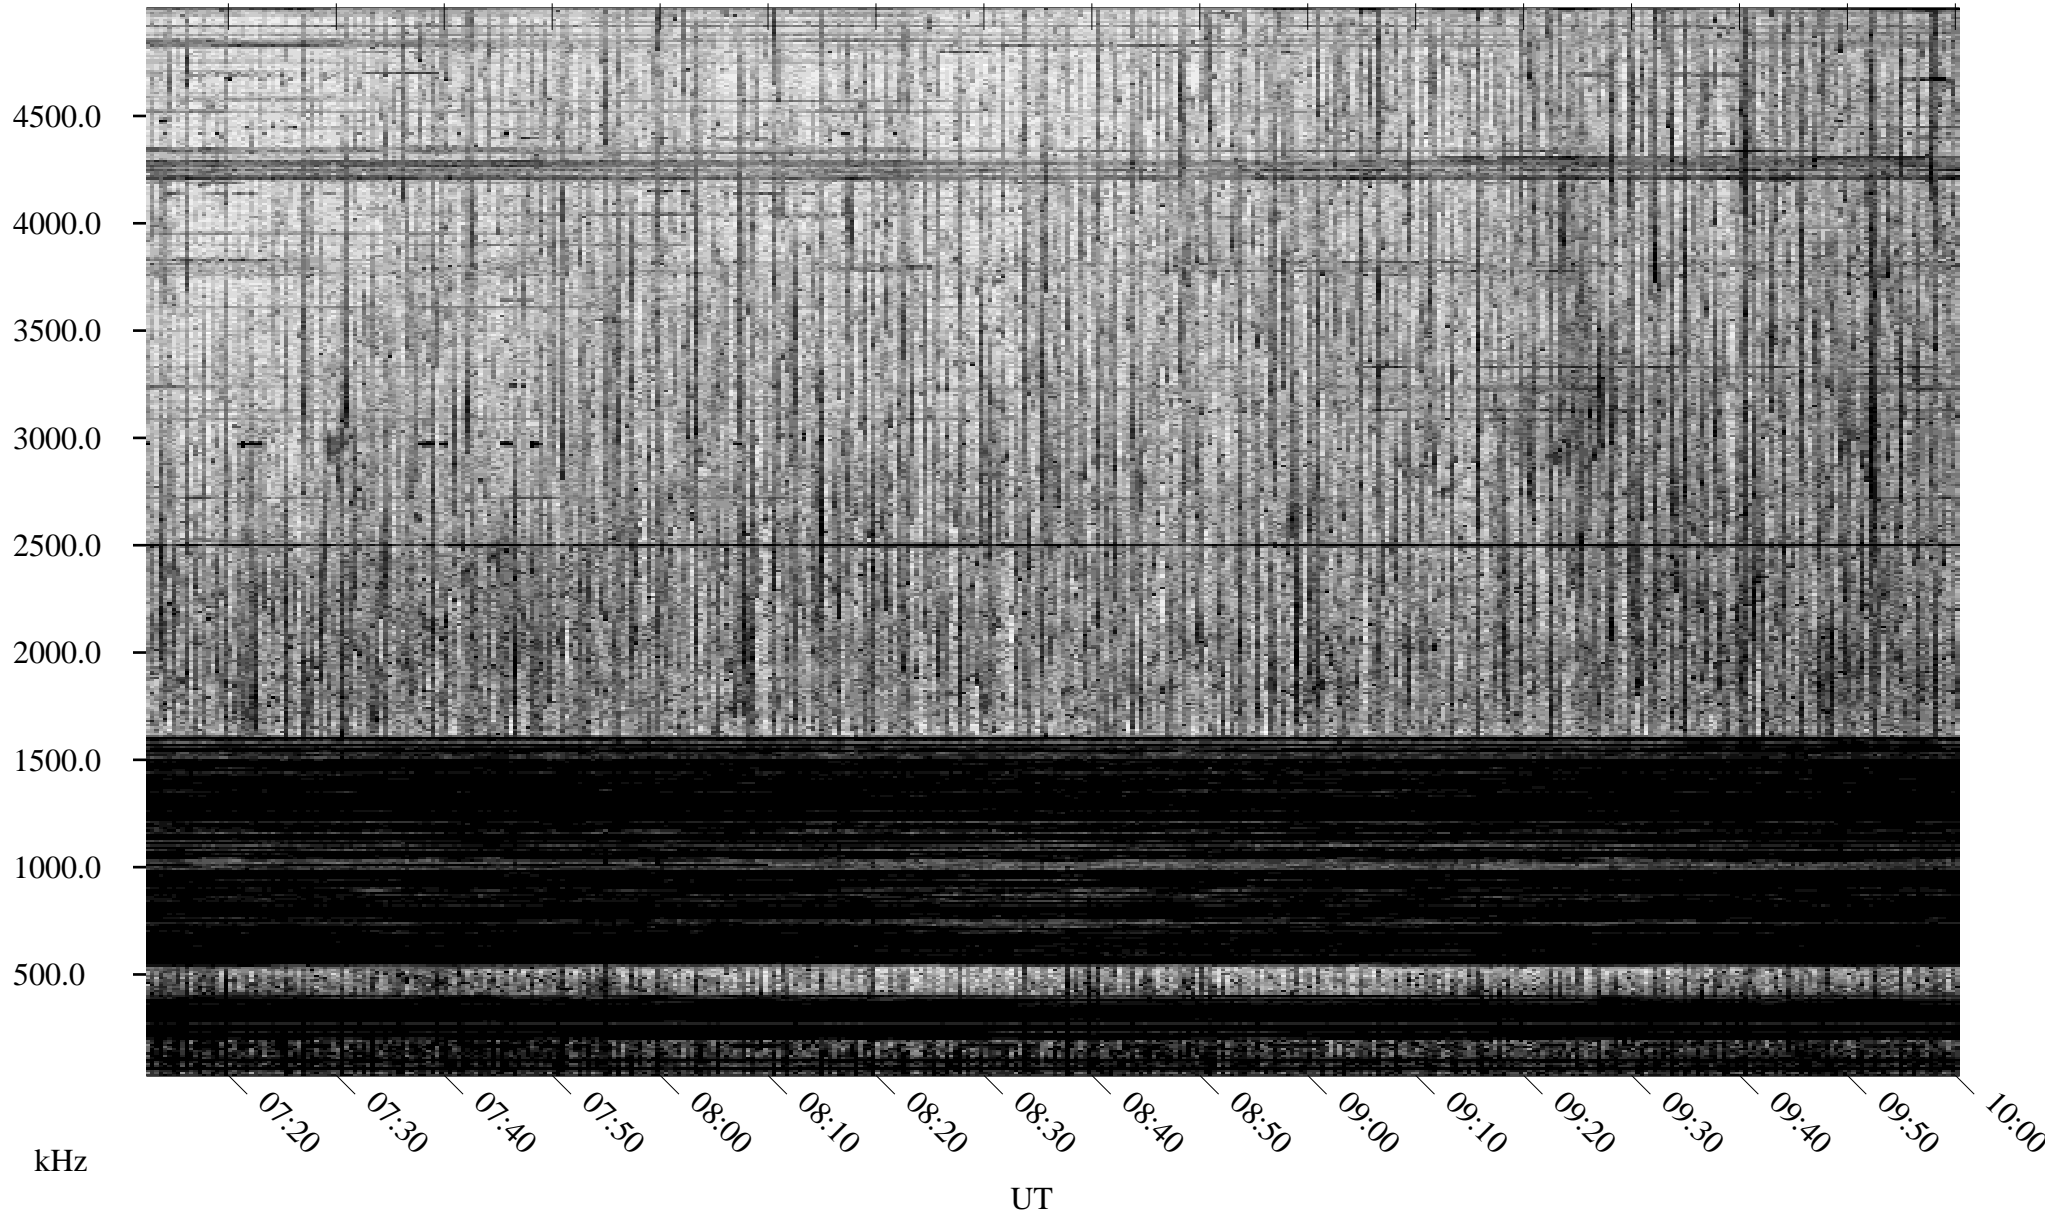

03/24/1995 Churchill, Manitoba

Linear Scale Black = 161 White = 15

ch95083l.r00m max_12

Page 1

03/24/1995 Churchill, Manitoba

Linear Scale Black = 161 White = 15

ch95083l.r00m max_12

Page 2

03/25/1995 Churchill, Manitoba

Linear Scale Black = 161 White = 15

ch95083l.r00m max_12

Page 3

03/25/1995 Churchill, Manitoba

Linear Scale Black = 161 White = 15

ch95083l.r00m max_12

Page 4

03/25/1995 Churchill, Manitoba

Linear Scale Black = 161 White = 15

ch950831.r00m max_12

Page 5

03/25/1995 Churchill, Manitoba

Linear Scale Black = 161 White = 15

ch95083l.r00m max_12

Page 6

03/25/1995 Churchill, Manitoba

Linear Scale Black = 161 White = 15

ch95083l.r00m max_12

Page 7

03/25/1995 Churchill, Manitoba

Linear Scale Black = 161 White = 15

ch95083l.r00m max_12

Page 8