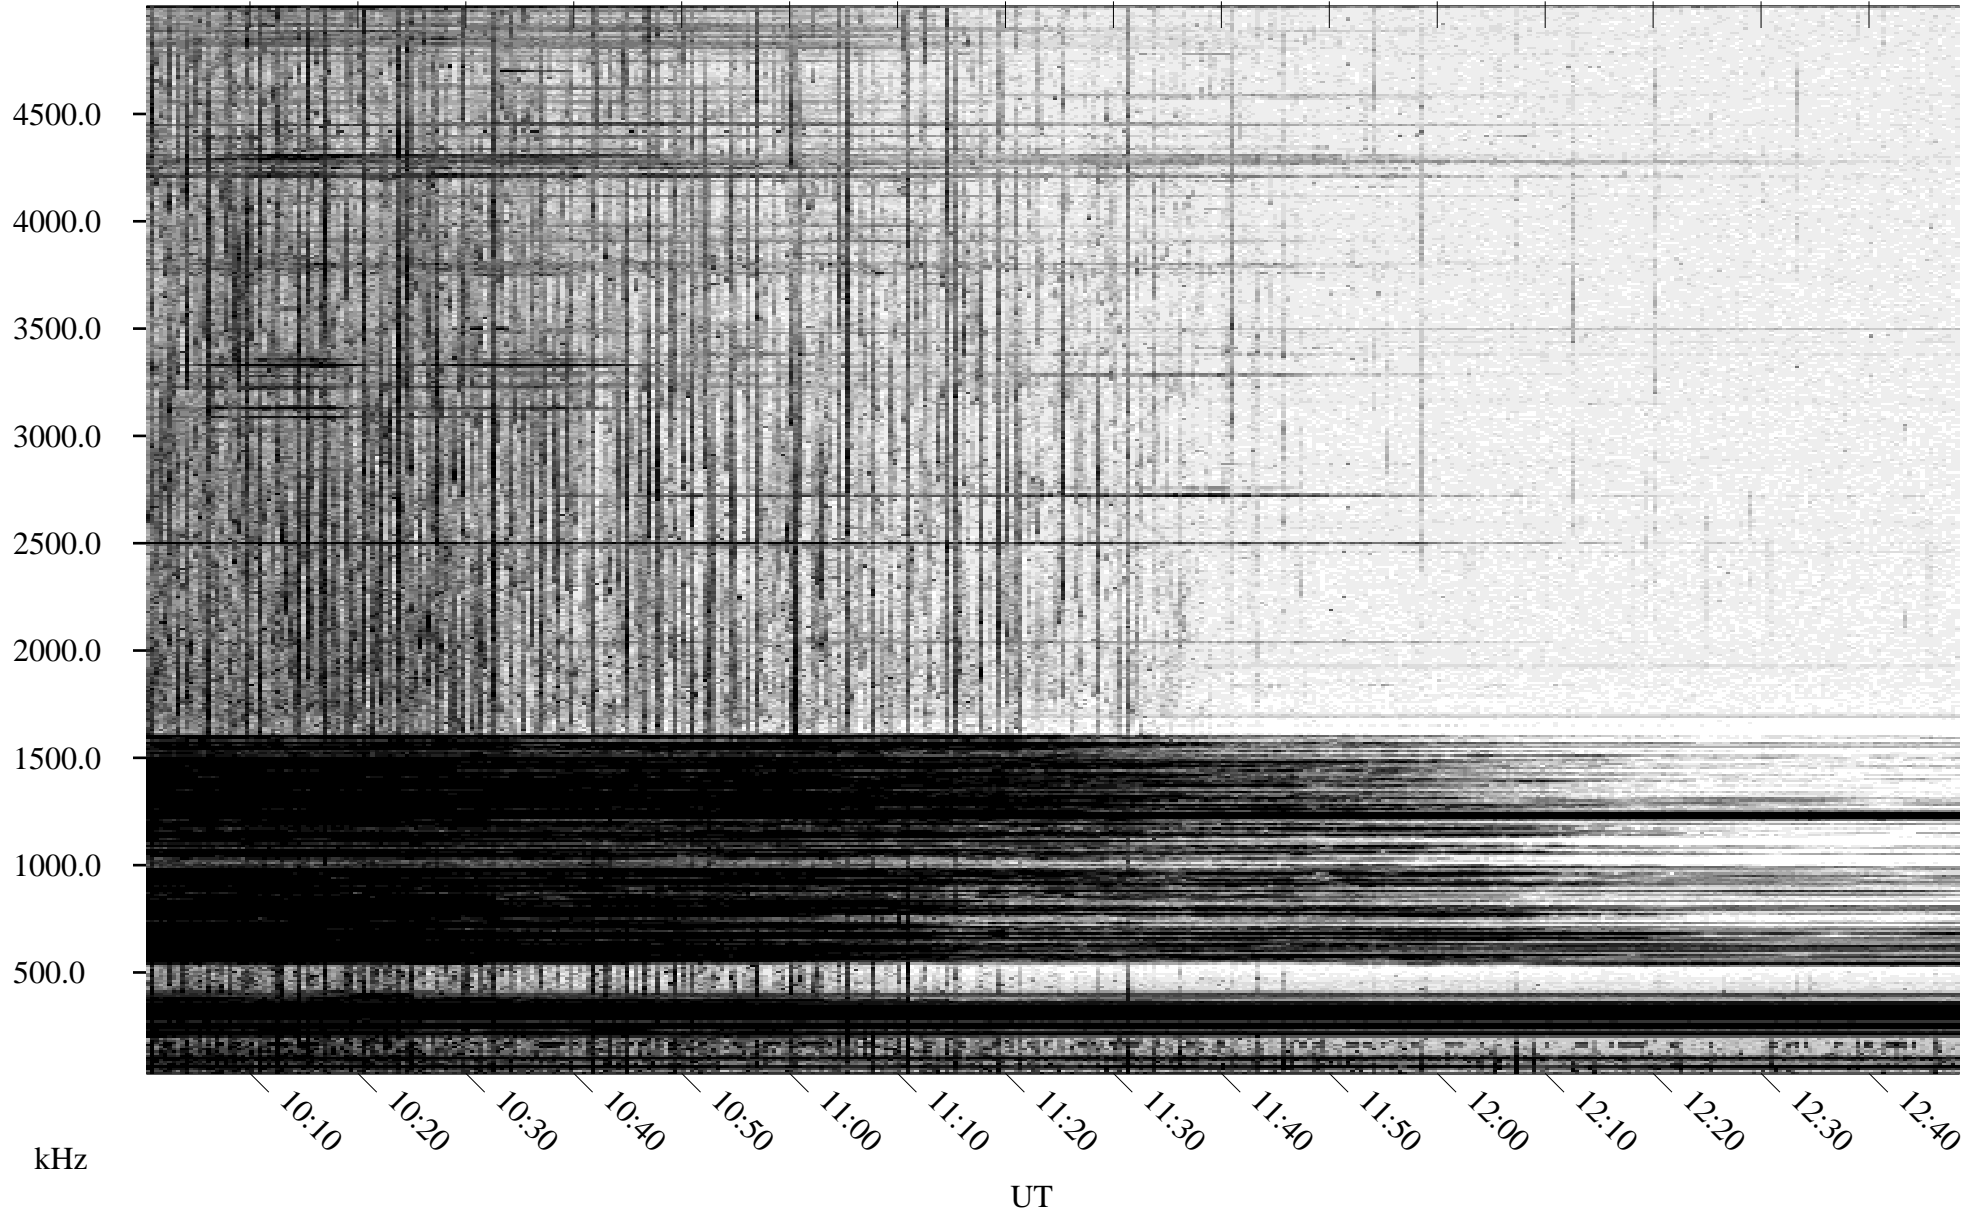

03/24/1995 Churchill, Manitoba

Linear Scale Black = 161 White = 15

ch95083l.r00m max_12

Page 1

03/24/1995 Churchill, Manitoba

Linear Scale Black = 161 White = 15

ch95083l.r00m max_12

Page 2

03/25/1995 Churchill, Manitoba

Linear Scale Black = 161 White = 15

ch95083l.r00m max_12

Page 3

03/25/1995 Churchill, Manitoba

Linear Scale Black = 161 White = 15

ch95083l.r00m max_12

Page 4

03/25/1995 Churchill, Manitoba

Linear Scale Black = 161 White = 15

ch950831.r00m max_12

Page 5

03/25/1995 Churchill, Manitoba

Linear Scale Black = 161 White = 15

ch95083l.r00m max_12

Page 6

03/25/1995 Churchill, Manitoba

Linear Scale Black = 161 White = 15

ch95083l.r00m max_12

Page 7

03/25/1995 Churchill, Manitoba

Linear Scale Black = 161 White = 15

ch95083l.r00m max_12

Page 8