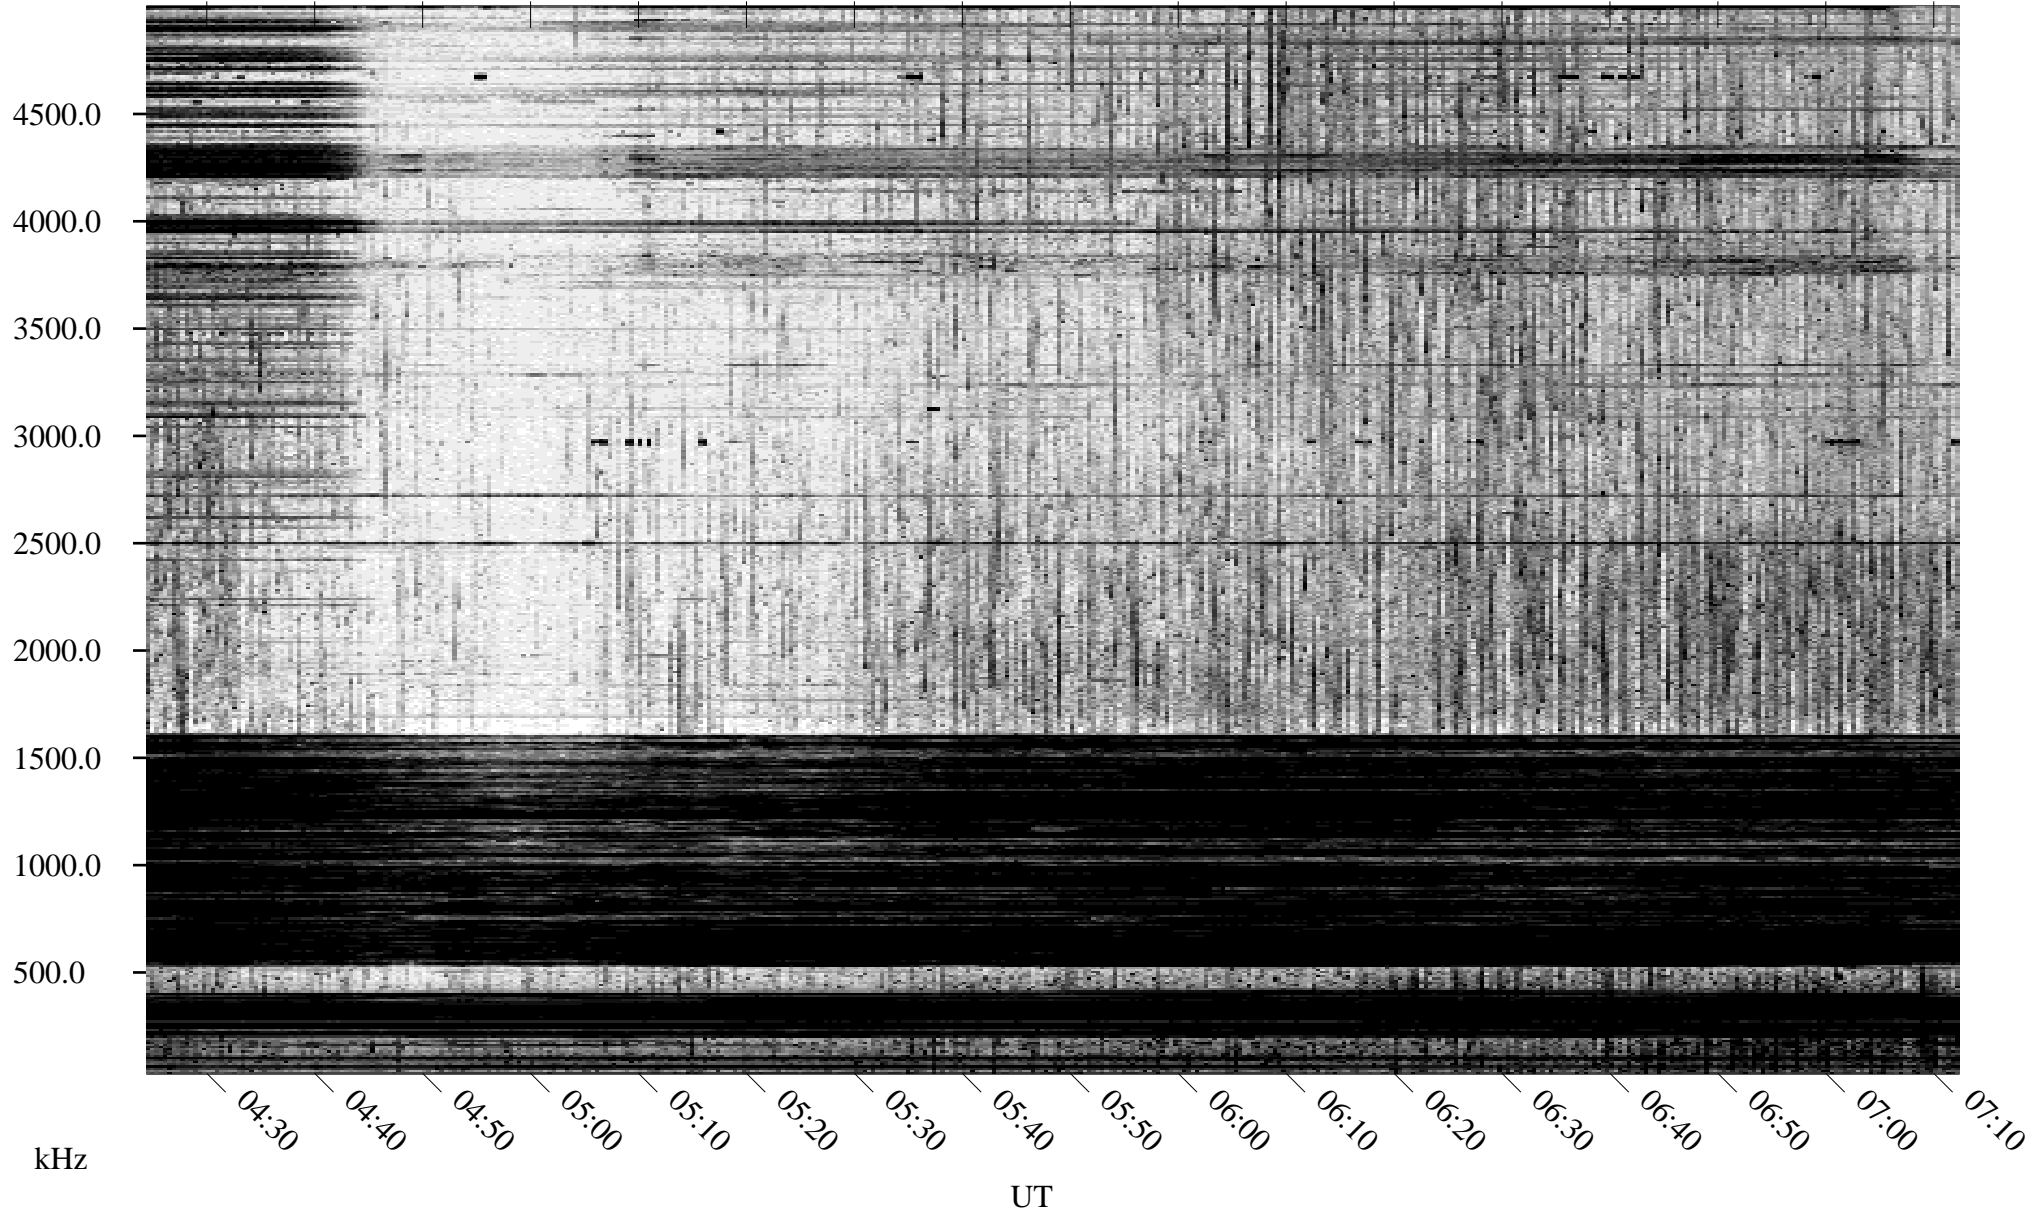

03/24/1995 Churchill, Manitoba

Linear Scale Black = 161 White = 15

ch95083l.r00m max_12

Page 1

03/24/1995 Churchill, Manitoba

Linear Scale Black = 161 White = 15

ch95083l.r00m max_12

Page 2

03/25/1995 Churchill, Manitoba

Linear Scale Black = 161 White = 15

ch95083l.r00m max_12

Page 3

03/25/1995 Churchill, Manitoba

Linear Scale Black = 161 White = 15

ch95083l.r00m max_12

Page 4

03/25/1995 Churchill, Manitoba

Linear Scale Black = 161 White = 15

ch950831.r00m max_12

Page 5

03/25/1995 Churchill, Manitoba

Linear Scale Black = 161 White = 15

ch95083l.r00m max_12

Page 6

03/25/1995 Churchill, Manitoba

Linear Scale Black = 161 White = 15

ch95083l.r00m max_12

Page 7

03/25/1995 Churchill, Manitoba

Linear Scale Black = 161 White = 15

ch95083l.r00m max_12

Page 8