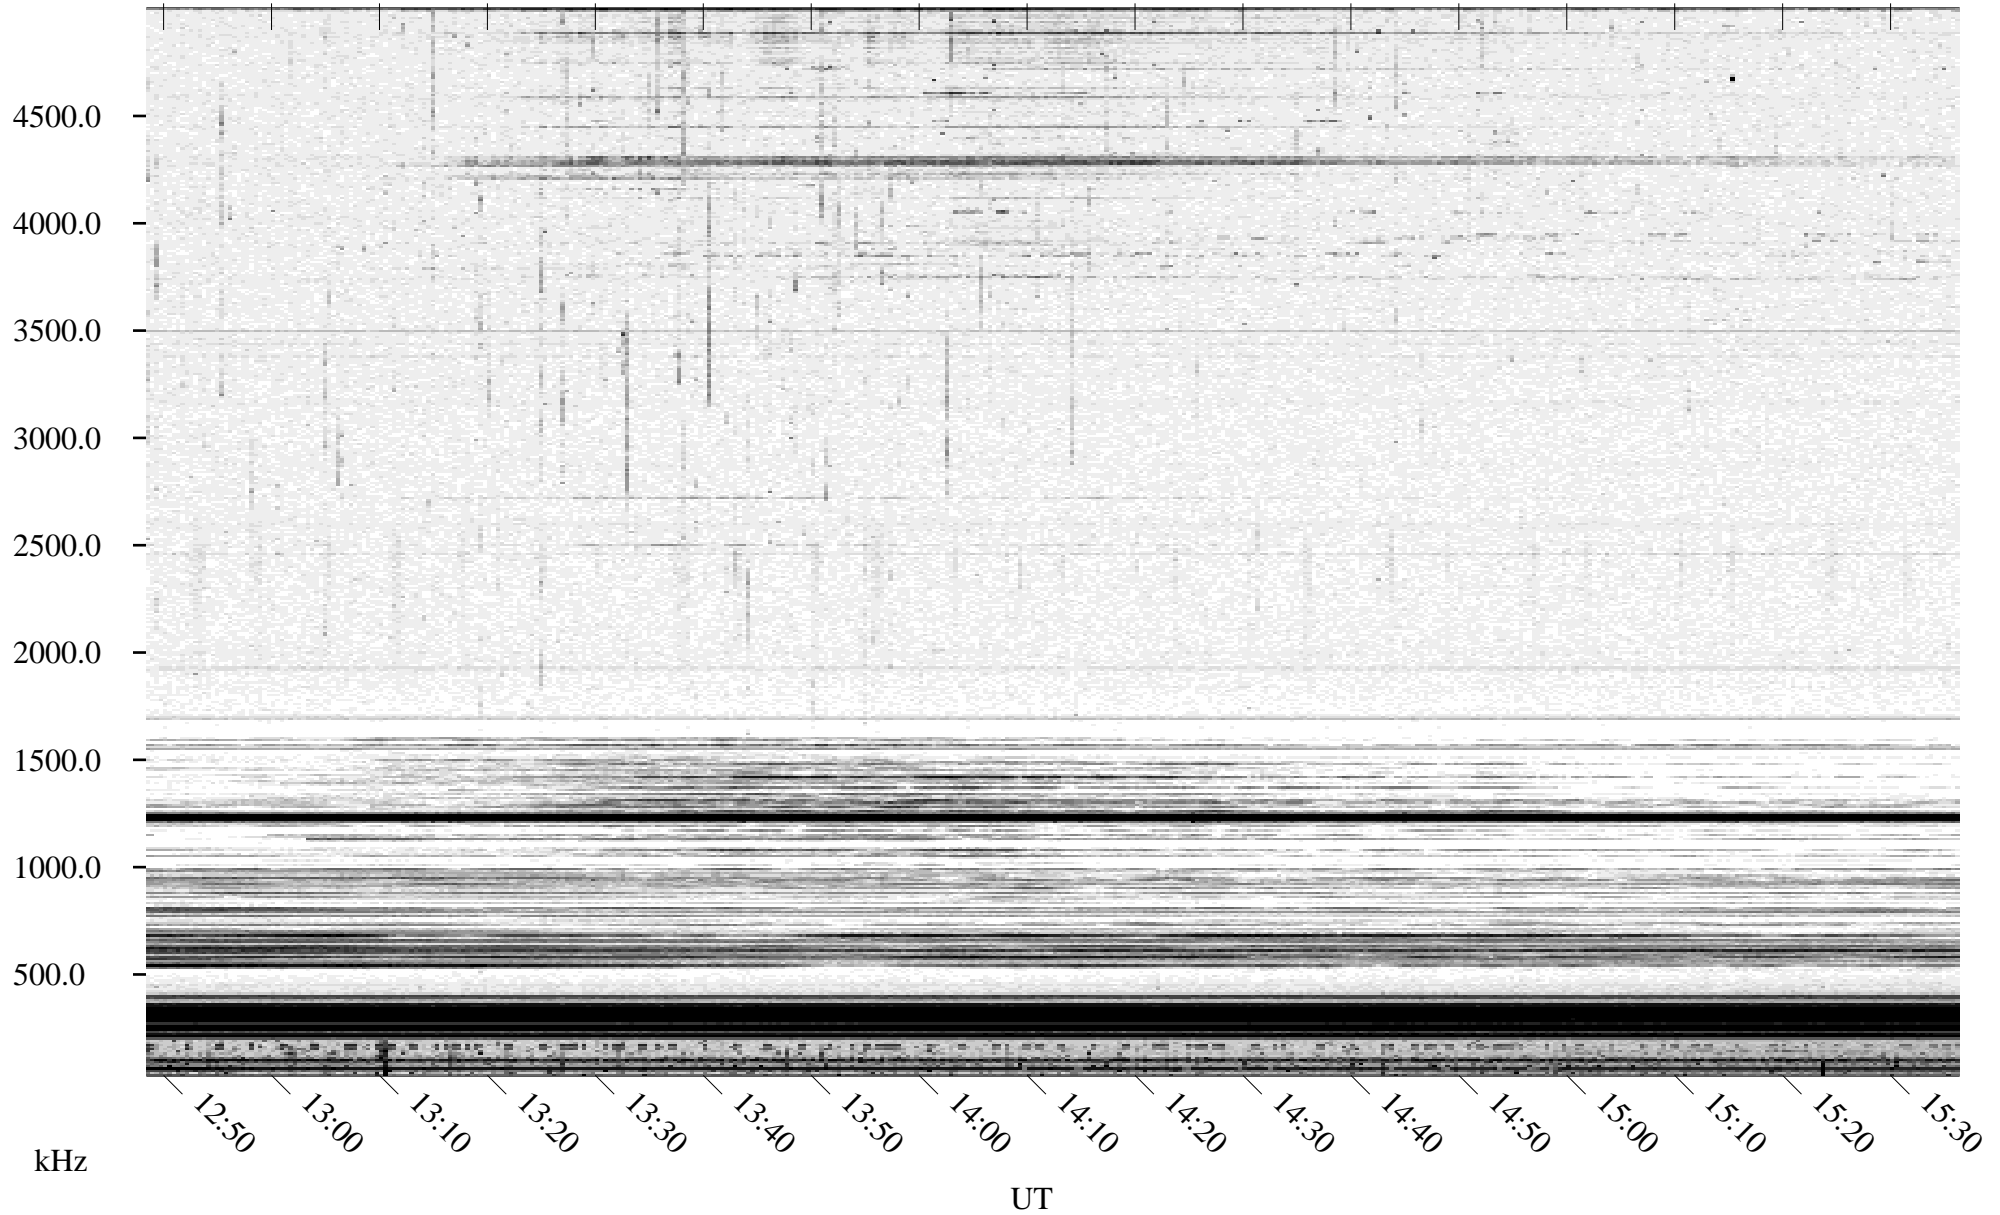

03/24/1995 Churchill, Manitoba

Linear Scale Black = 161 White = 15

ch95083l.r00m max_12

Page 1

03/24/1995 Churchill, Manitoba

Linear Scale Black = 161 White = 15

ch95083l.r00m max_12

Page 2

03/25/1995 Churchill, Manitoba

Linear Scale Black = 161 White = 15

ch95083l.r00m max_12

Page 3

03/25/1995 Churchill, Manitoba

Linear Scale Black = 161 White = 15

ch95083l.r00m max_12

Page 4

03/25/1995 Churchill, Manitoba

Linear Scale Black = 161 White = 15

ch950831.r00m max_12

Page 5

03/25/1995 Churchill, Manitoba

Linear Scale Black = 161 White = 15

ch95083l.r00m max_12

Page 6

03/25/1995 Churchill, Manitoba

Linear Scale Black = 161 White = 15

ch95083l.r00m max_12

Page 7

03/25/1995 Churchill, Manitoba

Linear Scale Black = 161 White = 15

ch95083l.r00m max_12

Page 8