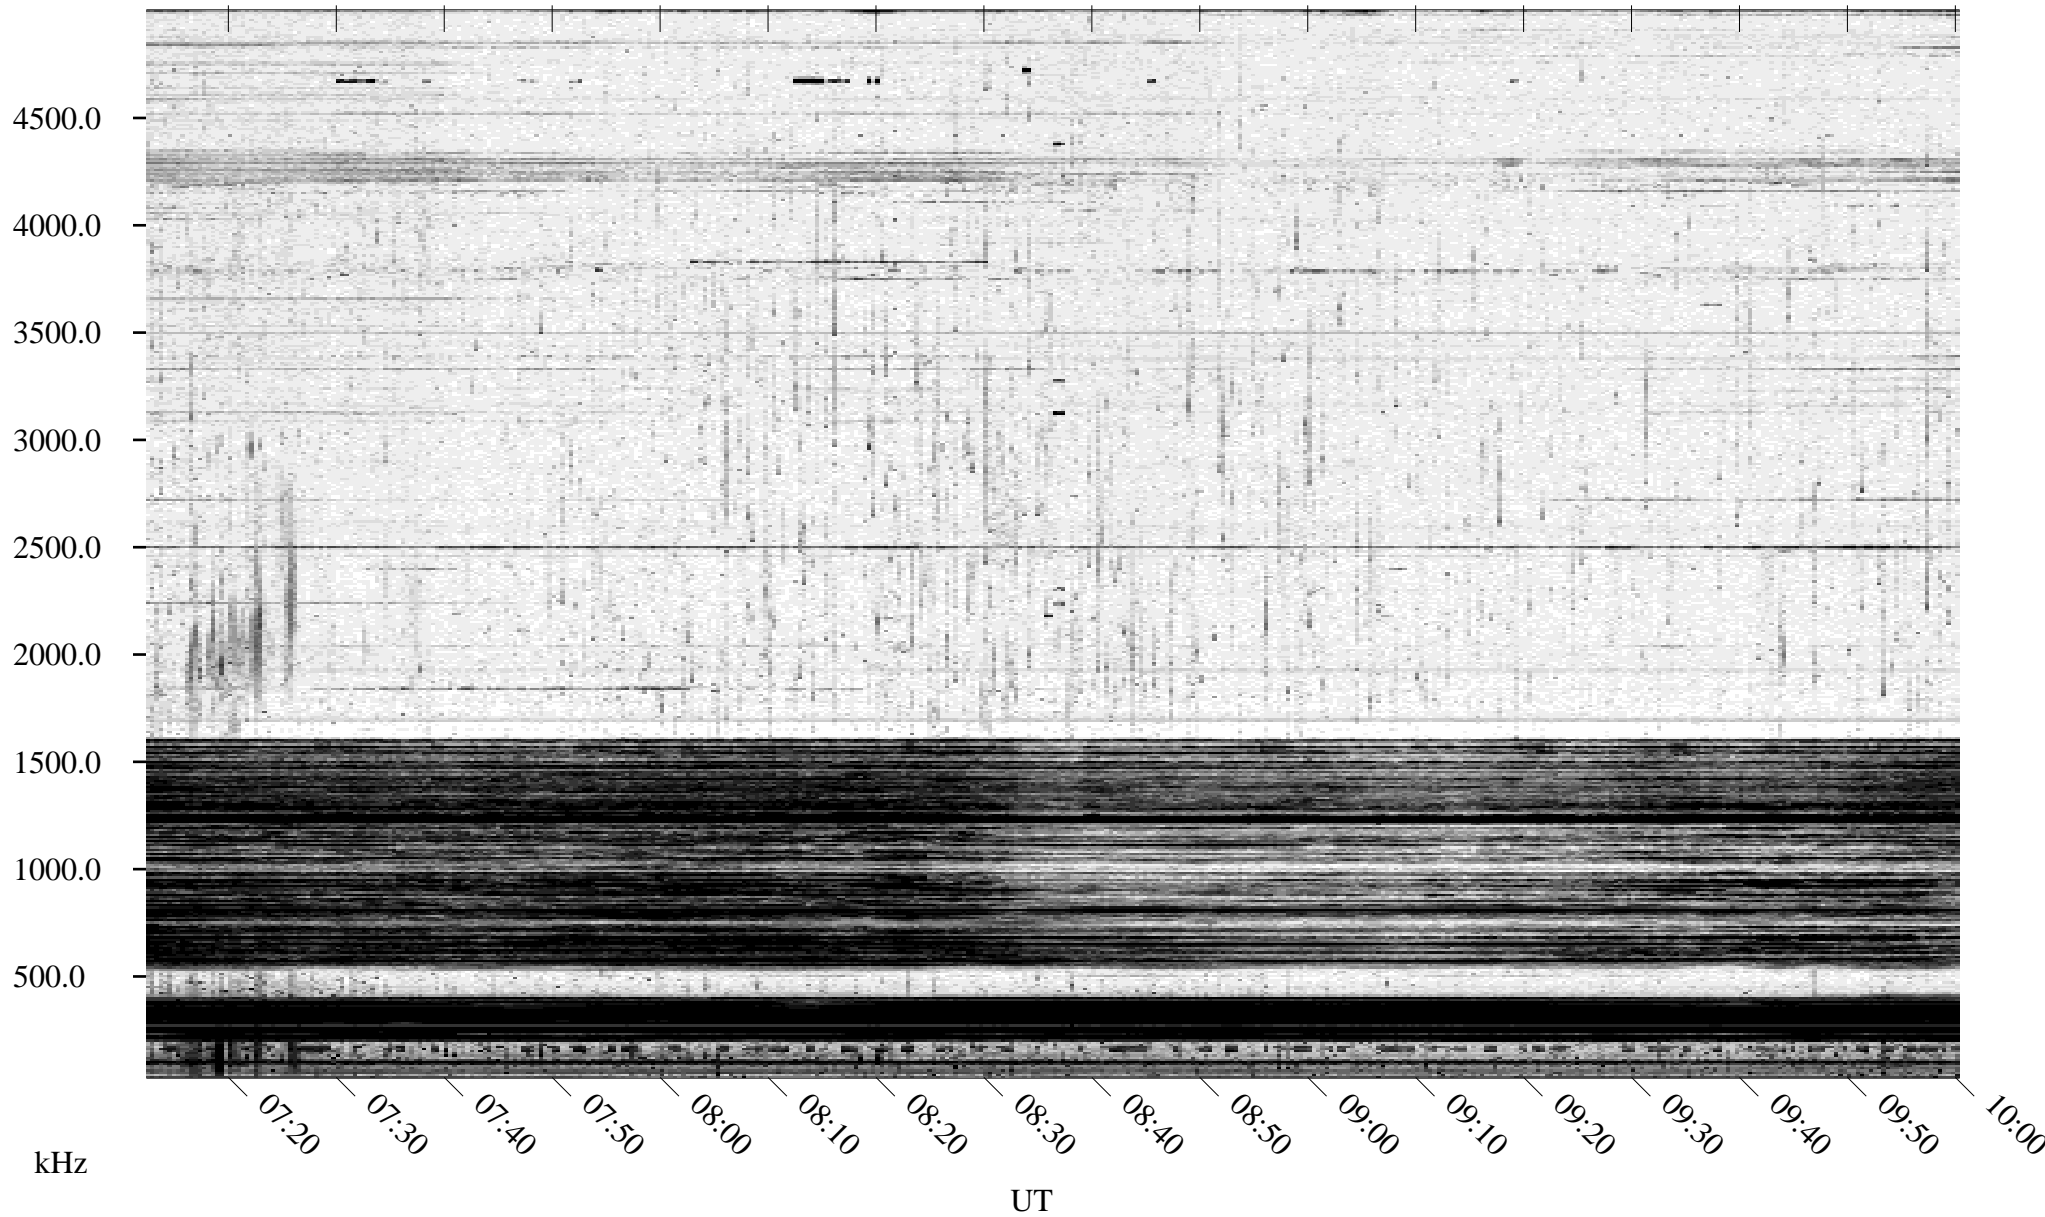

03/25/1995 Churchill, Manitoba

Linear Scale Black = 161 White = 15

ch95084l.r00m max_12

Page 1

03/25/1995 Churchill, Manitoba

Linear Scale Black = 161 White = 15

ch95084l.r00m max_12

Page 2

03/26/1995 Churchill, Manitoba

Linear Scale Black = 161 White = 15

ch95084l.r00m max_12

Page 3

03/26/1995 Churchill, Manitoba

Linear Scale Black = 161 White = 15

ch95084l.r00m max_12

Page 4

03/26/1995 Churchill, Manitoba

Linear Scale Black = 161 White = 15

ch95084l.r00m max_12

Page 5

03/26/1995 Churchill, Manitoba

Linear Scale Black = 161 White = 15

ch95084l.r00m max_12

Page 6

03/26/1995 Churchill, Manitoba

Linear Scale Black = 161 White = 15

ch95084l.r00m max_12

Page 7

03/26/1995 Churchill, Manitoba

Linear Scale Black = 161 White = 15

ch95084l.r00m max_12

Page 8