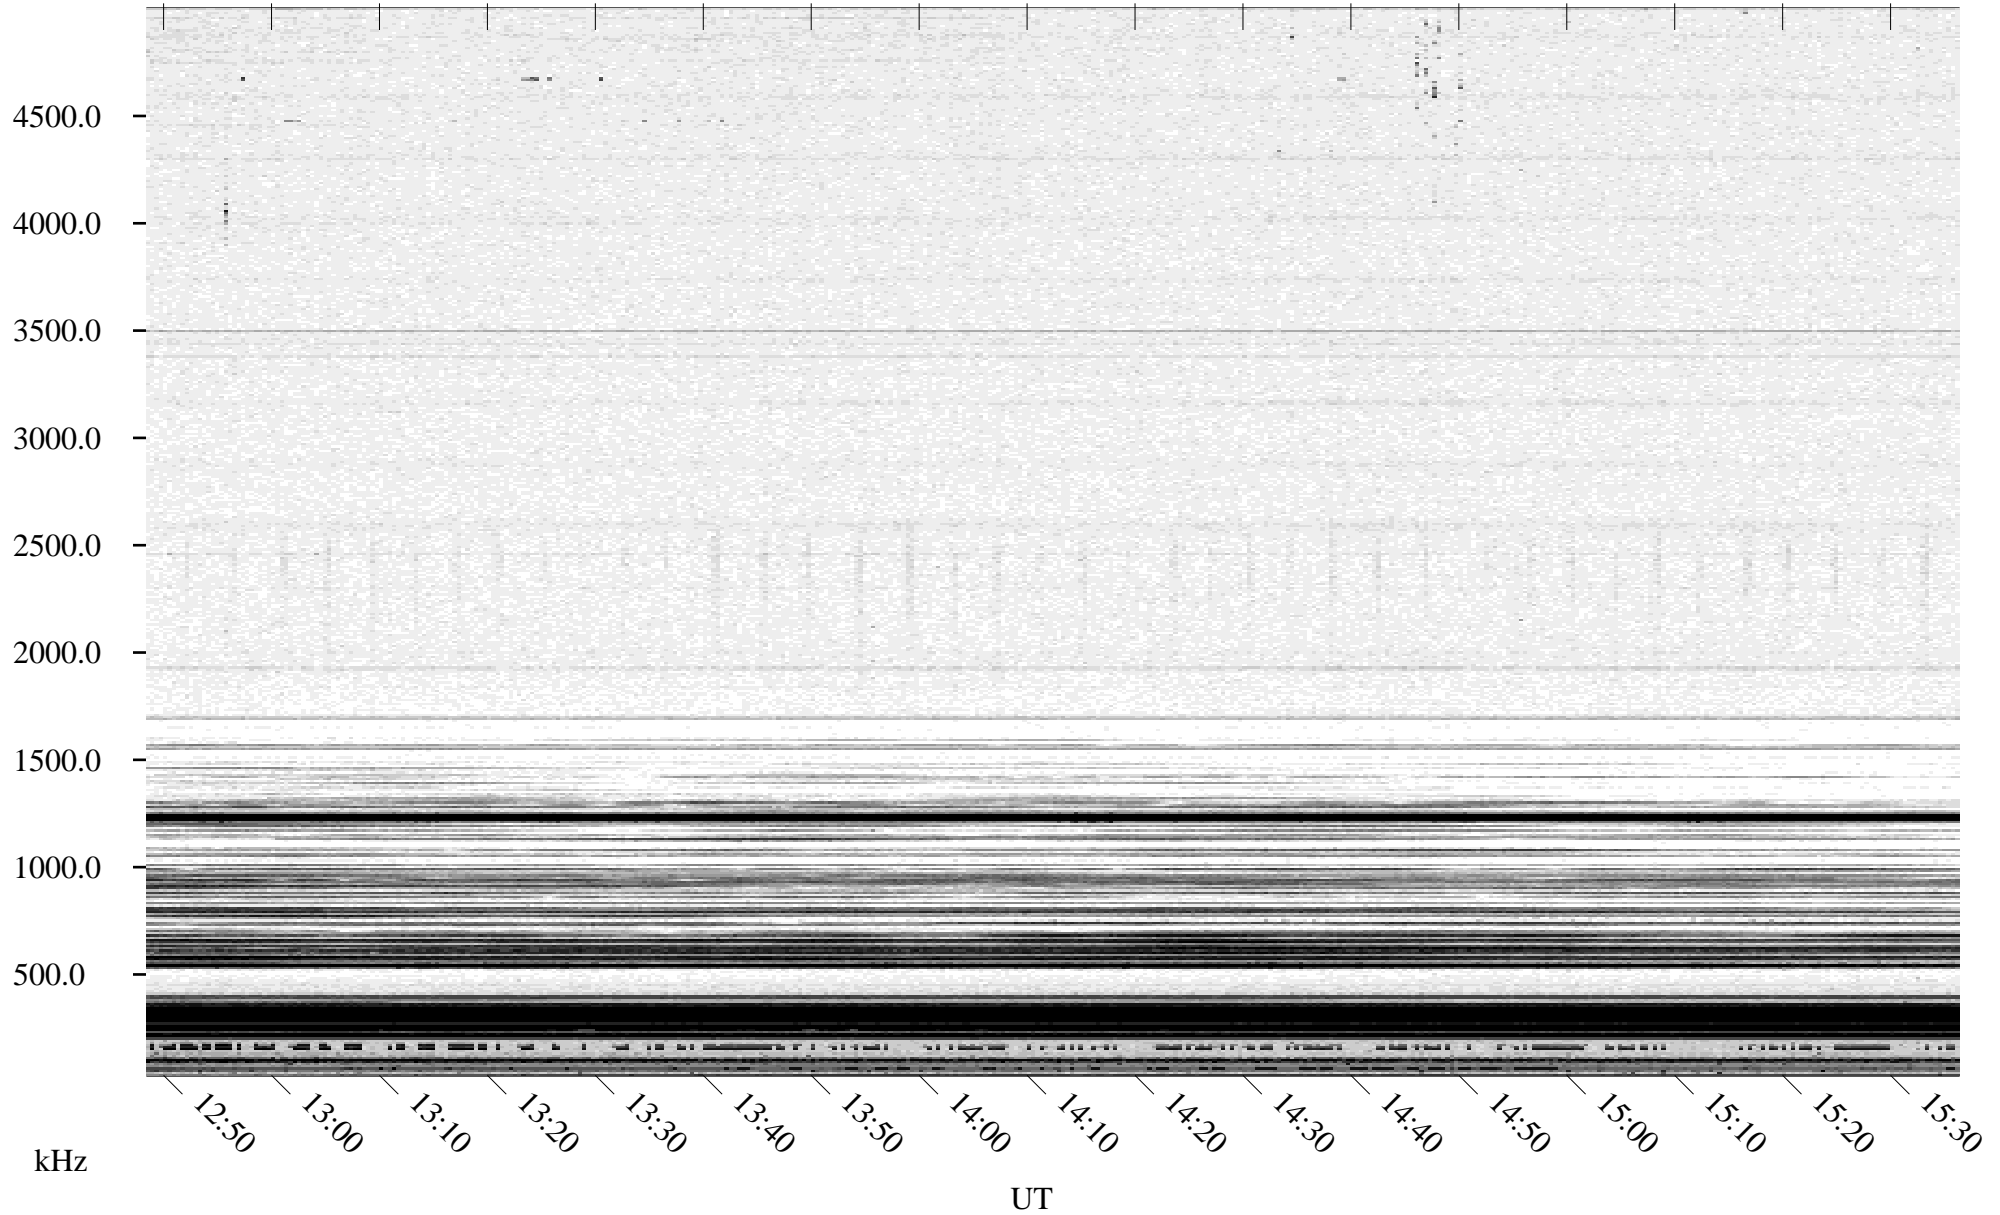

03/25/1995 Churchill, Manitoba

Linear Scale Black = 161 White = 15

ch95084l.r00m max_12

Page 1

03/25/1995 Churchill, Manitoba

Linear Scale Black = 161 White = 15

ch95084l.r00m max_12

Page 2

03/26/1995 Churchill, Manitoba

Linear Scale Black = 161 White = 15

ch95084l.r00m max_12

Page 3

03/26/1995 Churchill, Manitoba

Linear Scale Black = 161 White = 15

ch95084l.r00m max_12

Page 4

03/26/1995 Churchill, Manitoba

Linear Scale Black = 161 White = 15

ch95084l.r00m max_12

Page 5

03/26/1995 Churchill, Manitoba

Linear Scale Black = 161 White = 15

ch95084l.r00m max_12

Page 6

03/26/1995 Churchill, Manitoba

Linear Scale Black = 161 White = 15

ch95084l.r00m max_12

Page 7

03/26/1995 Churchill, Manitoba

Linear Scale Black = 161 White = 15

ch95084l.r00m max_12

Page 8