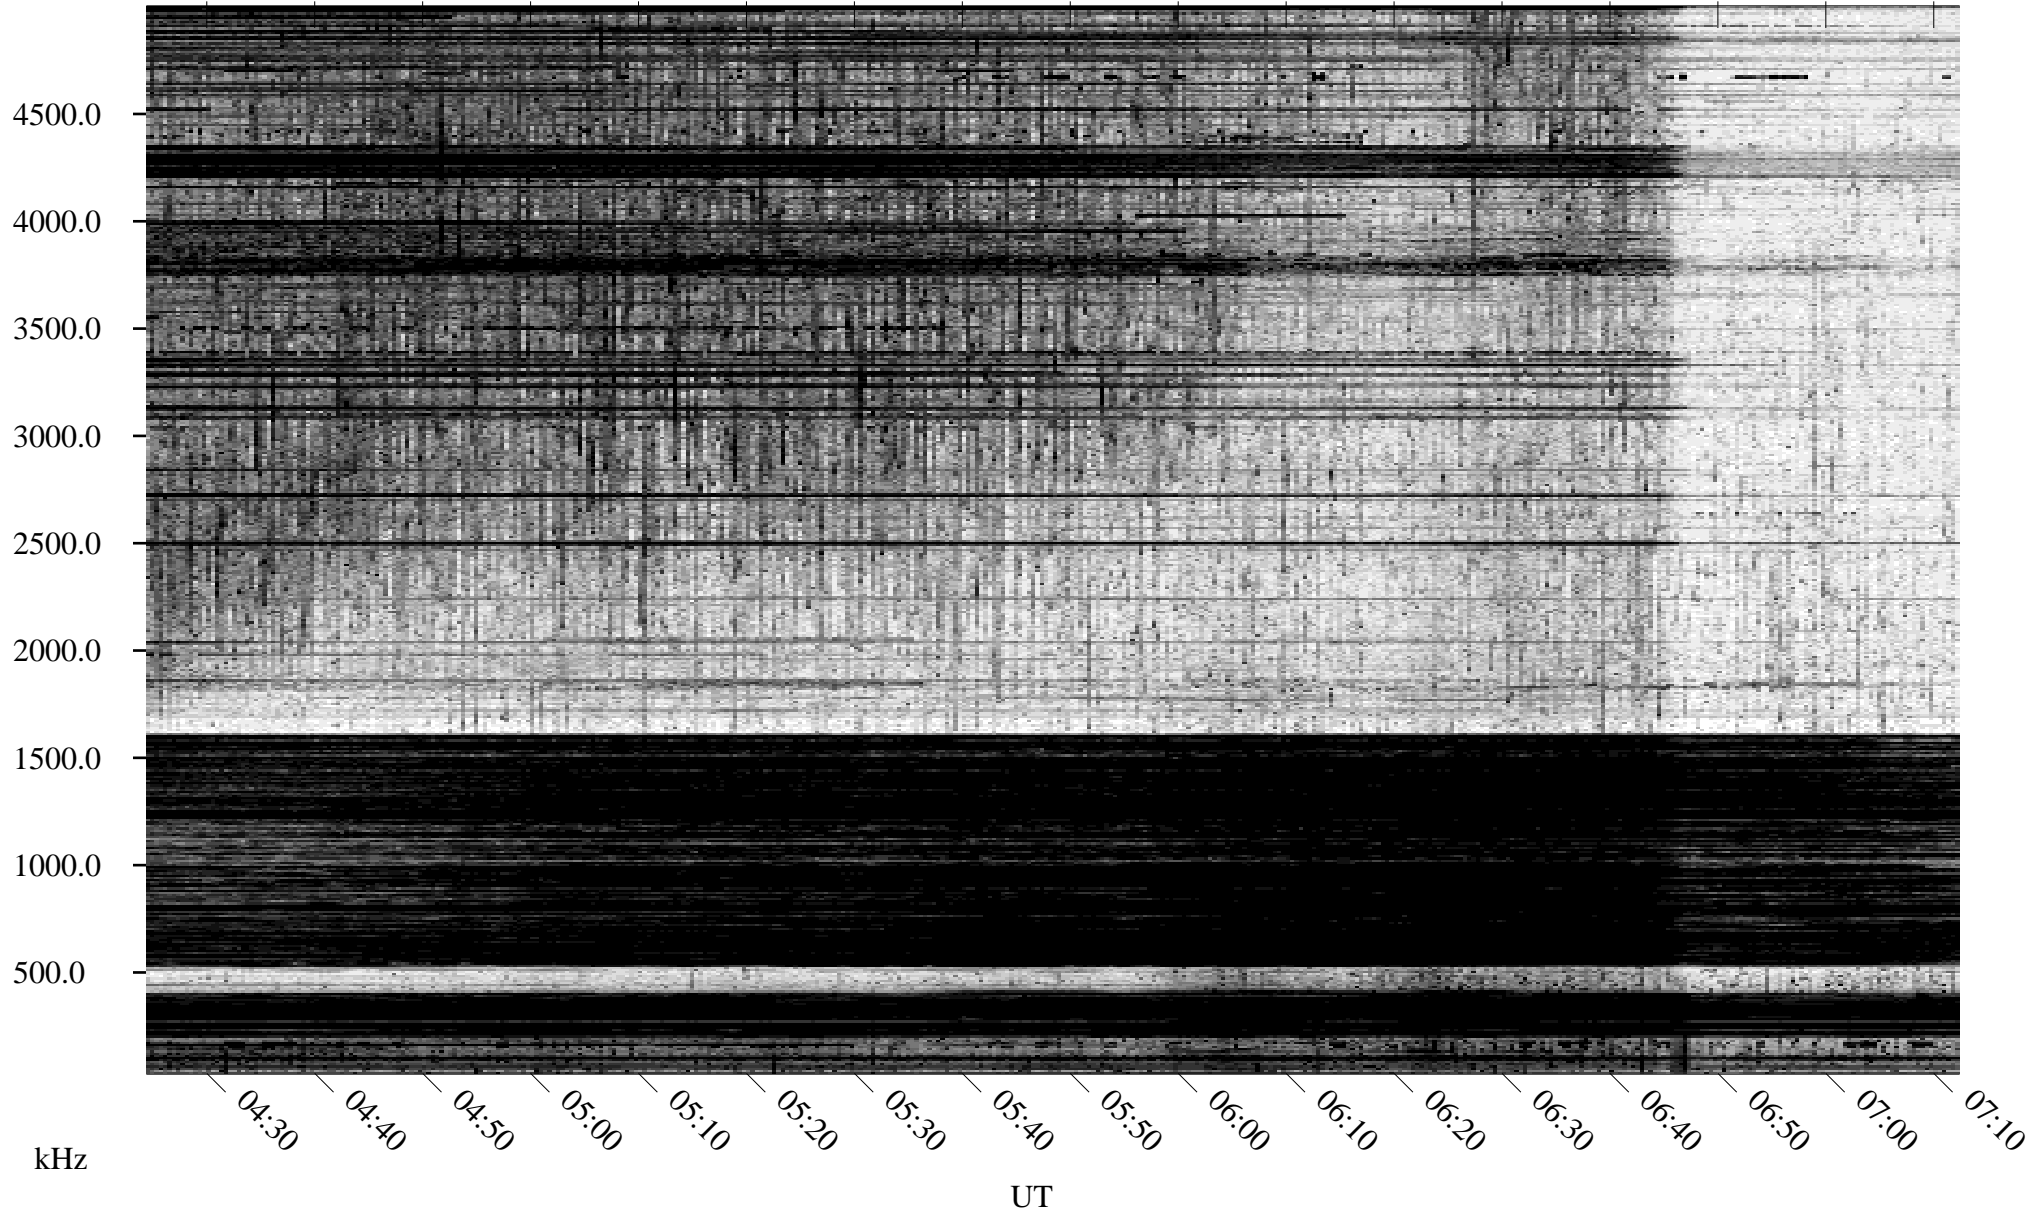

03/25/1995 Churchill, Manitoba

Linear Scale Black = 161 White = 15

ch95084l.r00m max_12

Page 1

03/25/1995 Churchill, Manitoba

Linear Scale Black = 161 White = 15

ch95084l.r00m max_12

Page 2

03/26/1995 Churchill, Manitoba

Linear Scale Black = 161 White = 15

ch95084l.r00m max_12

Page 3

03/26/1995 Churchill, Manitoba

Linear Scale Black = 161 White = 15

ch95084l.r00m max_12

Page 4

03/26/1995 Churchill, Manitoba

Linear Scale Black = 161 White = 15

ch95084l.r00m max_12

Page 5

03/26/1995 Churchill, Manitoba

Linear Scale Black = 161 White = 15

ch95084l.r00m max_12

Page 6

03/26/1995 Churchill, Manitoba

Linear Scale Black = 161 White = 15

ch95084l.r00m max_12

Page 7

03/26/1995 Churchill, Manitoba

Linear Scale Black = 161 White = 15

ch95084l.r00m max_12

Page 8