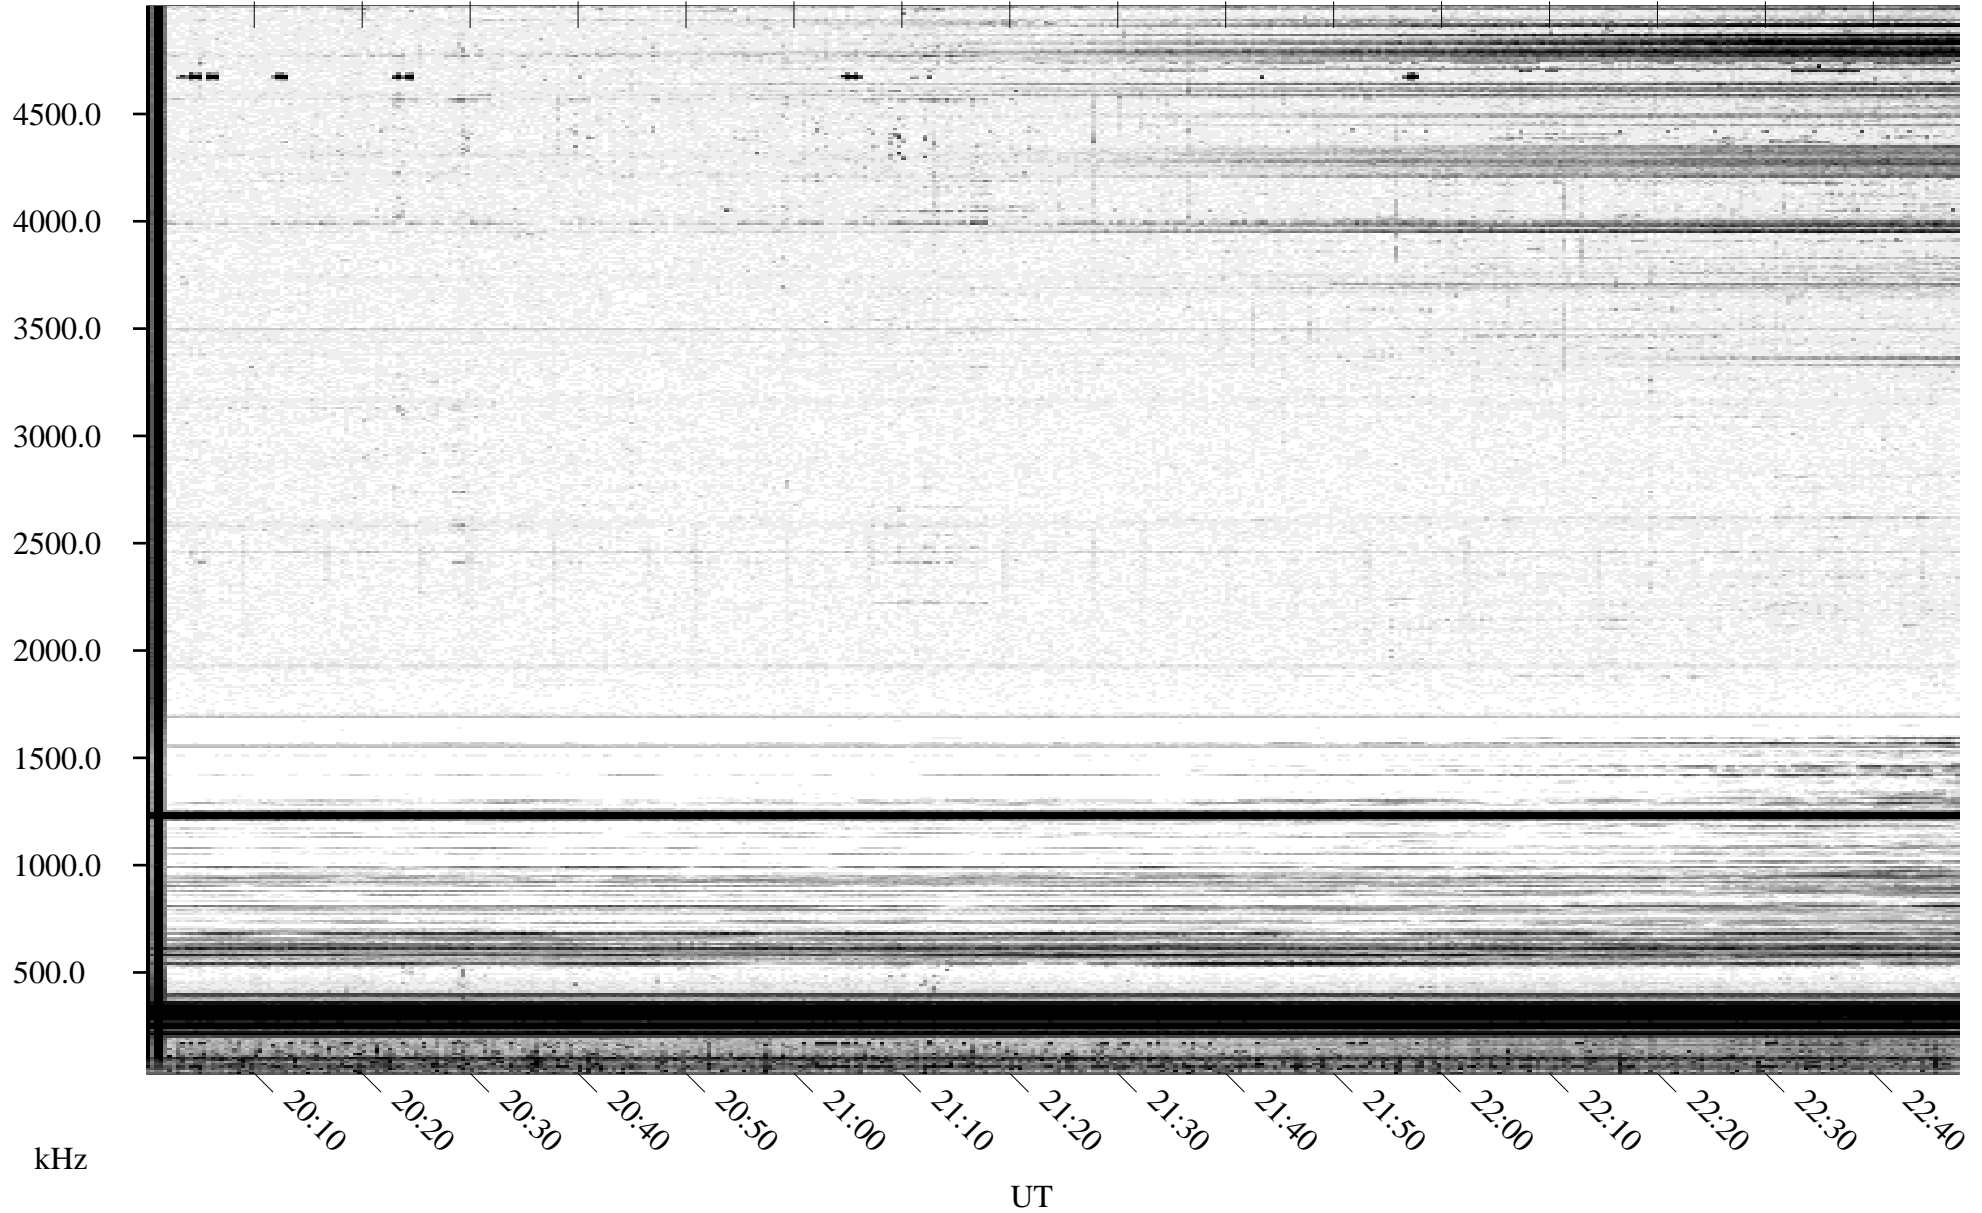

03/25/1995 Churchill, Manitoba

Linear Scale Black = 161 White = 15

ch95084l.r00m max_12

Page 1

03/25/1995 Churchill, Manitoba

Linear Scale Black = 161 White = 15

ch95084l.r00m max_12

Page 2

03/26/1995 Churchill, Manitoba

Linear Scale Black = 161 White = 15

ch95084l.r00m max_12

Page 3

03/26/1995 Churchill, Manitoba

Linear Scale Black = 161 White = 15

ch95084l.r00m max_12

Page 4

03/26/1995 Churchill, Manitoba

Linear Scale Black = 161 White = 15

ch95084l.r00m max_12

Page 5

03/26/1995 Churchill, Manitoba

Linear Scale Black = 161 White = 15

ch95084l.r00m max_12

Page 6

03/26/1995 Churchill, Manitoba

Linear Scale Black = 161 White = 15

ch95084l.r00m max_12

Page 7

03/26/1995 Churchill, Manitoba

Linear Scale Black = 161 White = 15

ch95084l.r00m max_12

Page 8