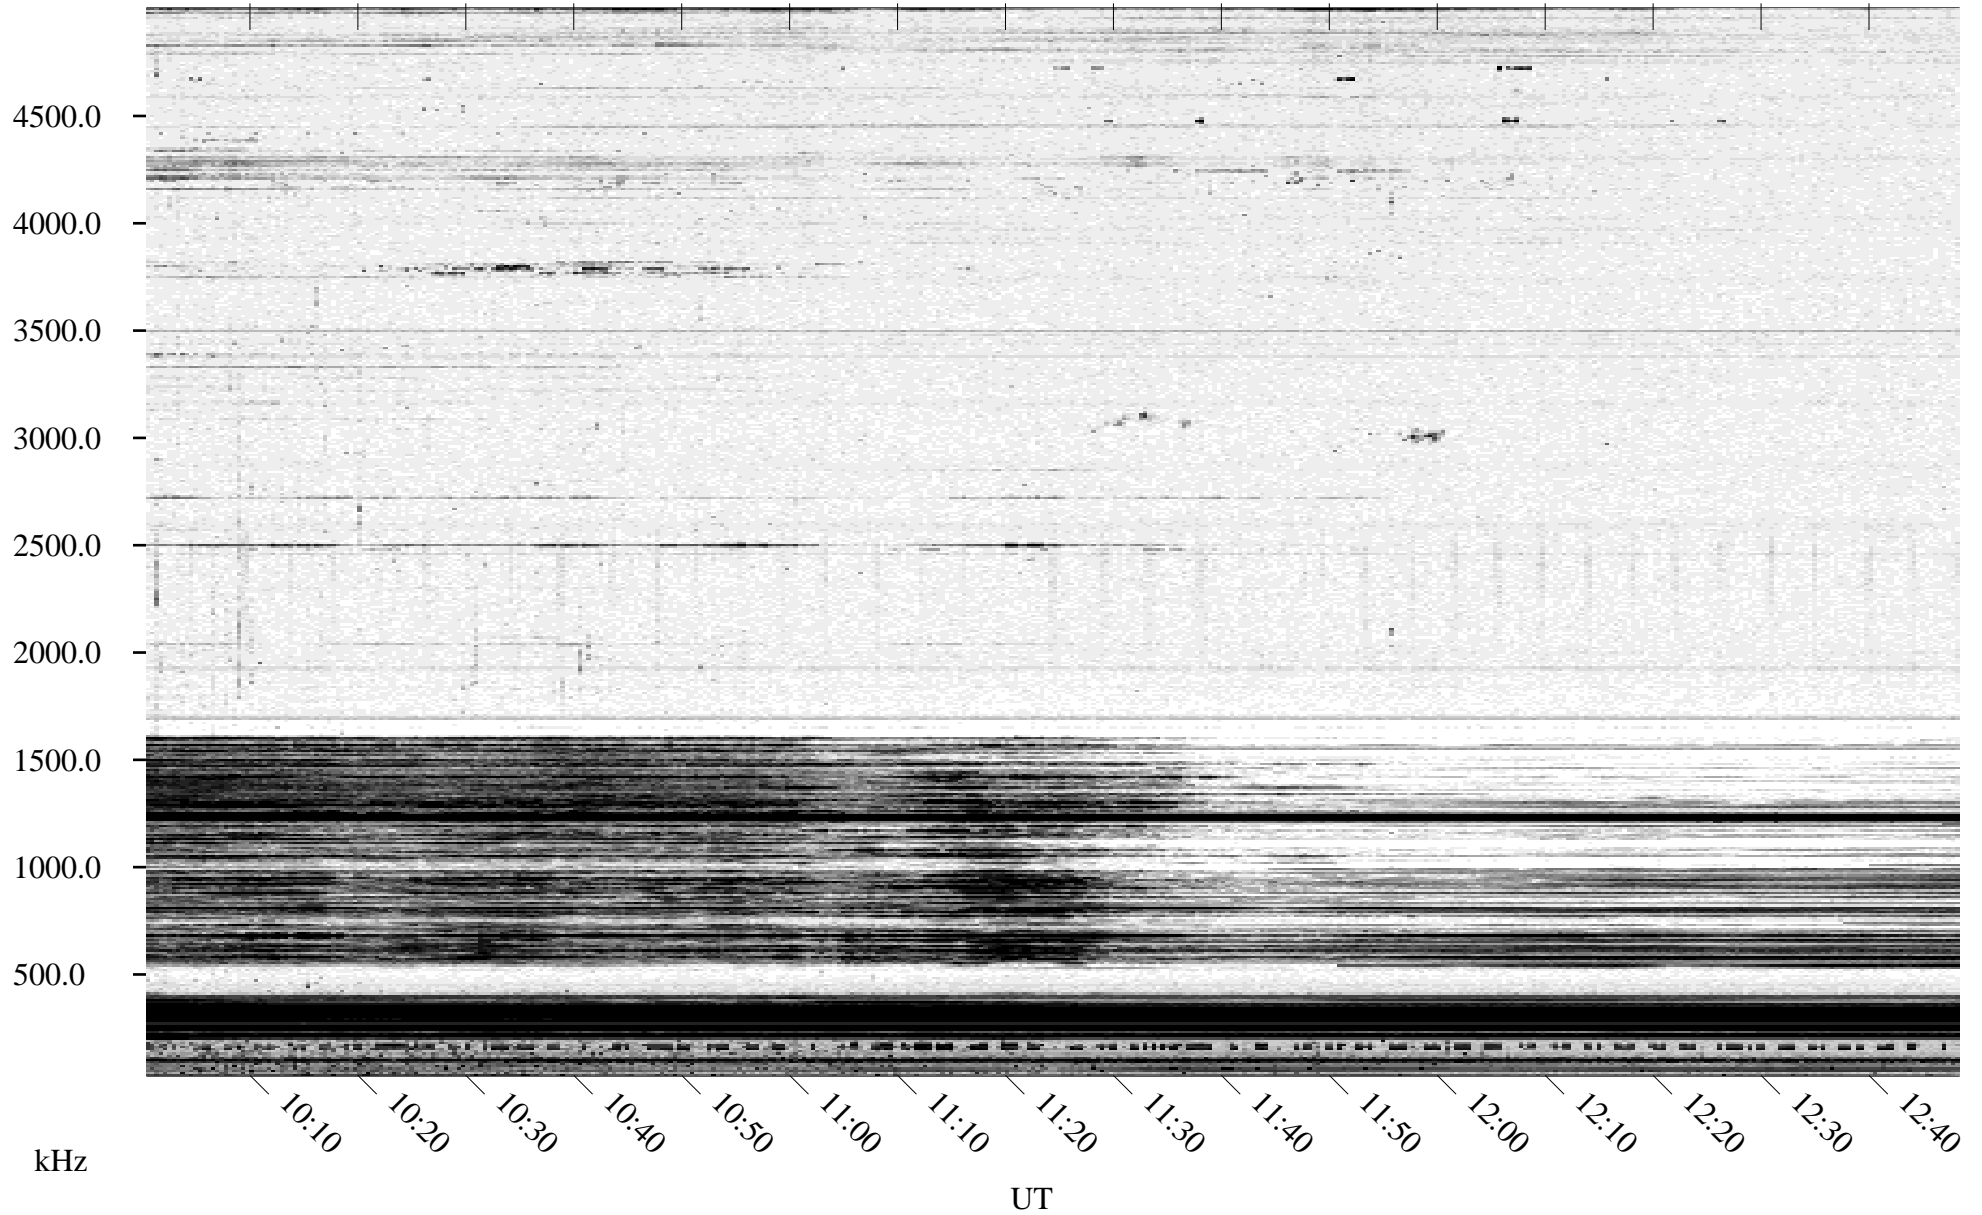

03/25/1995 Churchill, Manitoba

Linear Scale Black = 161 White = 15

ch95084l.r00m max_12

Page 1

03/25/1995 Churchill, Manitoba

Linear Scale Black = 161 White = 15

ch95084l.r00m max_12

Page 2

03/26/1995 Churchill, Manitoba

Linear Scale Black = 161 White = 15

ch95084l.r00m max_12

Page 3

03/26/1995 Churchill, Manitoba

Linear Scale Black = 161 White = 15

ch95084l.r00m max_12

Page 4

03/26/1995 Churchill, Manitoba

Linear Scale Black = 161 White = 15

ch95084l.r00m max_12

Page 5

03/26/1995 Churchill, Manitoba

Linear Scale Black = 161 White = 15

ch95084l.r00m max_12

Page 6

03/26/1995 Churchill, Manitoba

Linear Scale Black = 161 White = 15

ch95084l.r00m max_12

Page 7

03/26/1995 Churchill, Manitoba

Linear Scale Black = 161 White = 15

ch95084l.r00m max_12

Page 8