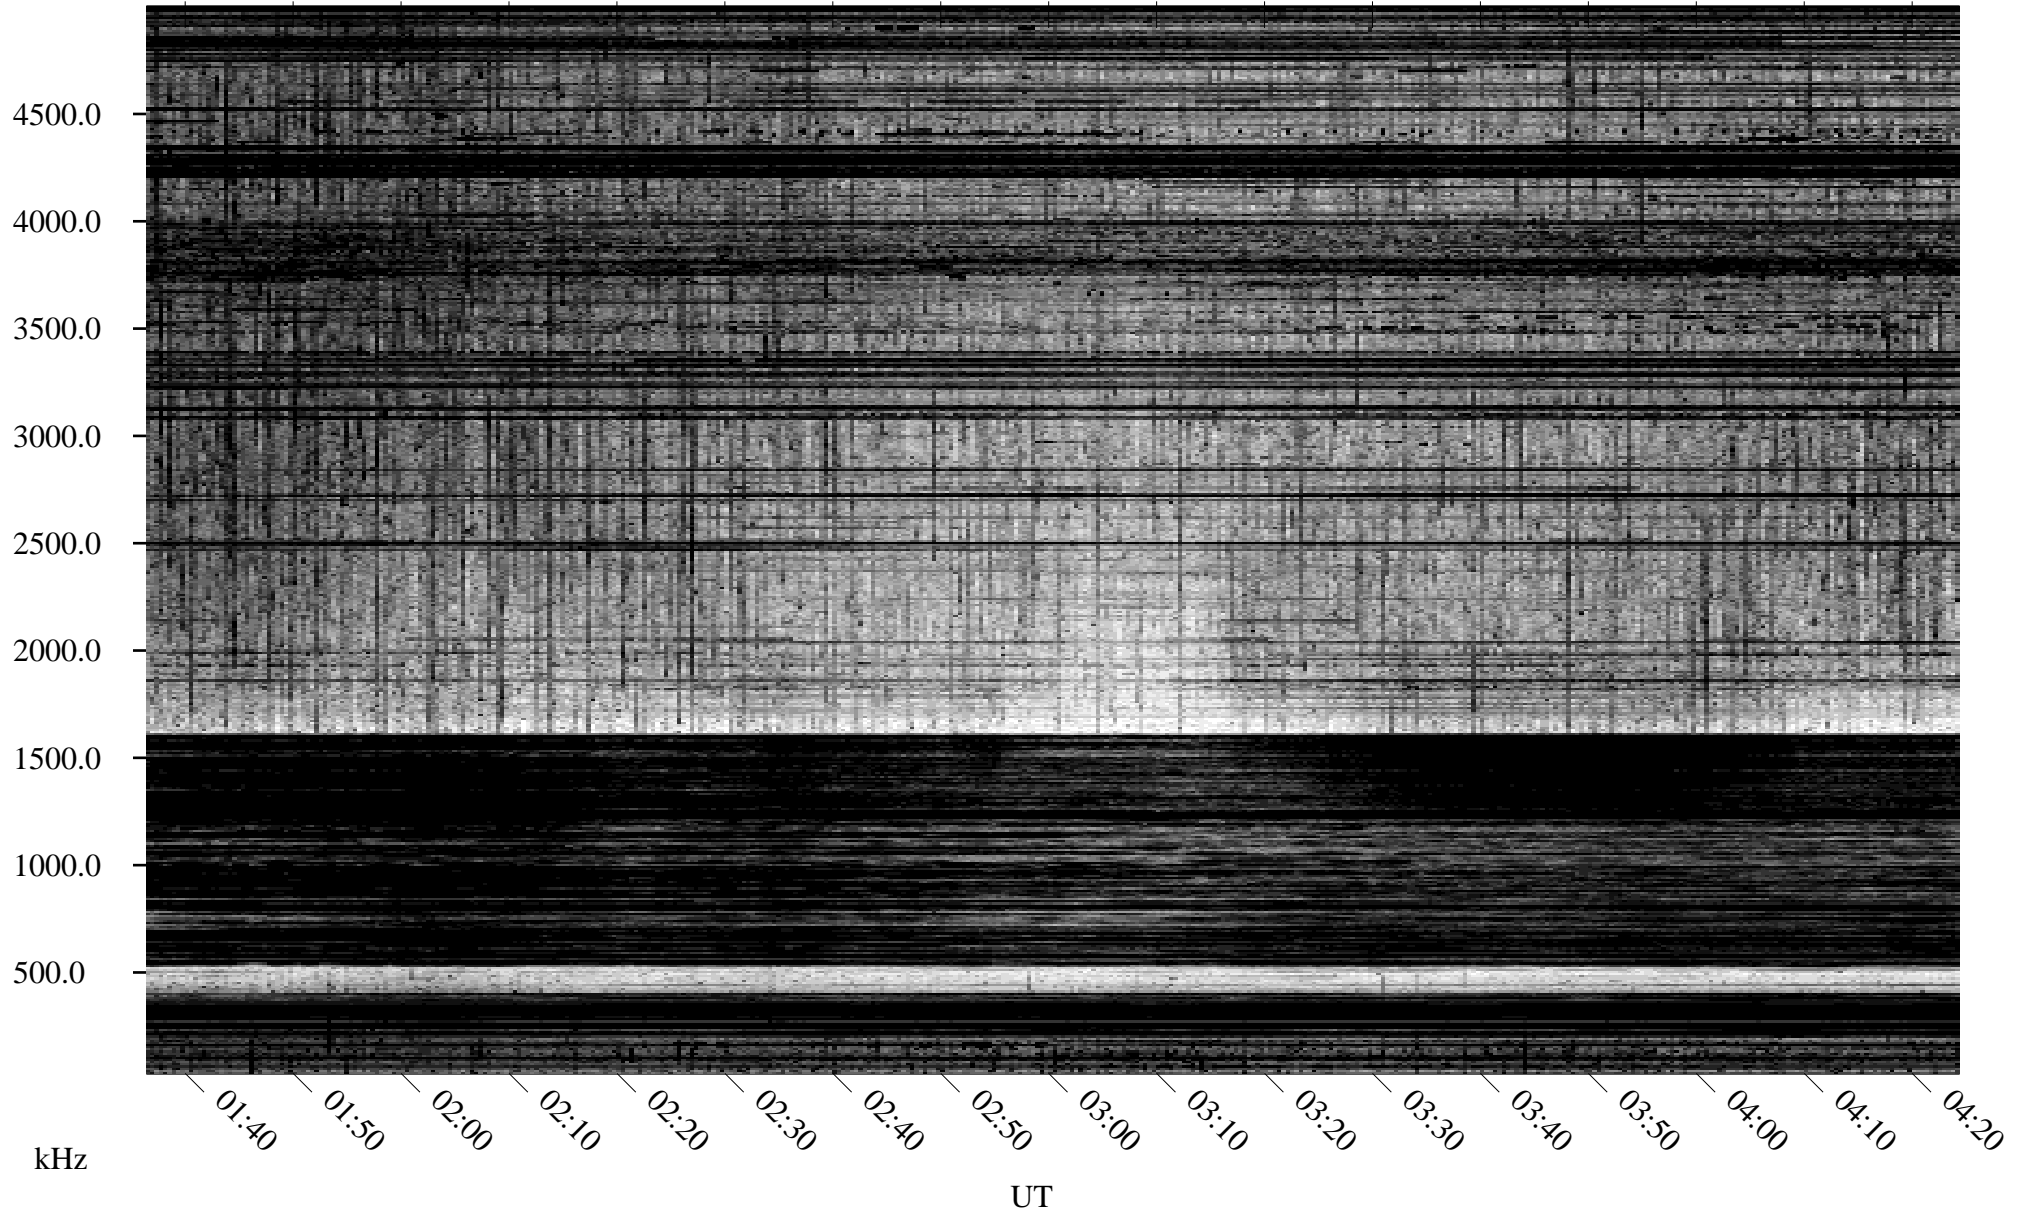

03/25/1995 Churchill, Manitoba

Linear Scale Black = 161 White = 15

ch95084l.r00m max_12

Page 1

03/25/1995 Churchill, Manitoba

Linear Scale Black = 161 White = 15

ch95084l.r00m max_12

Page 2

03/26/1995 Churchill, Manitoba

Linear Scale Black = 161 White = 15

ch95084l.r00m max_12

Page 3

03/26/1995 Churchill, Manitoba

Linear Scale Black = 161 White = 15

ch95084l.r00m max_12

Page 4

03/26/1995 Churchill, Manitoba

Linear Scale Black = 161 White = 15

ch95084l.r00m max_12

Page 5

03/26/1995 Churchill, Manitoba

Linear Scale Black = 161 White = 15

ch95084l.r00m max_12

Page 6

03/26/1995 Churchill, Manitoba

Linear Scale Black = 161 White = 15

ch95084l.r00m max_12

Page 7

03/26/1995 Churchill, Manitoba

Linear Scale Black = 161 White = 15

ch95084l.r00m max_12

Page 8