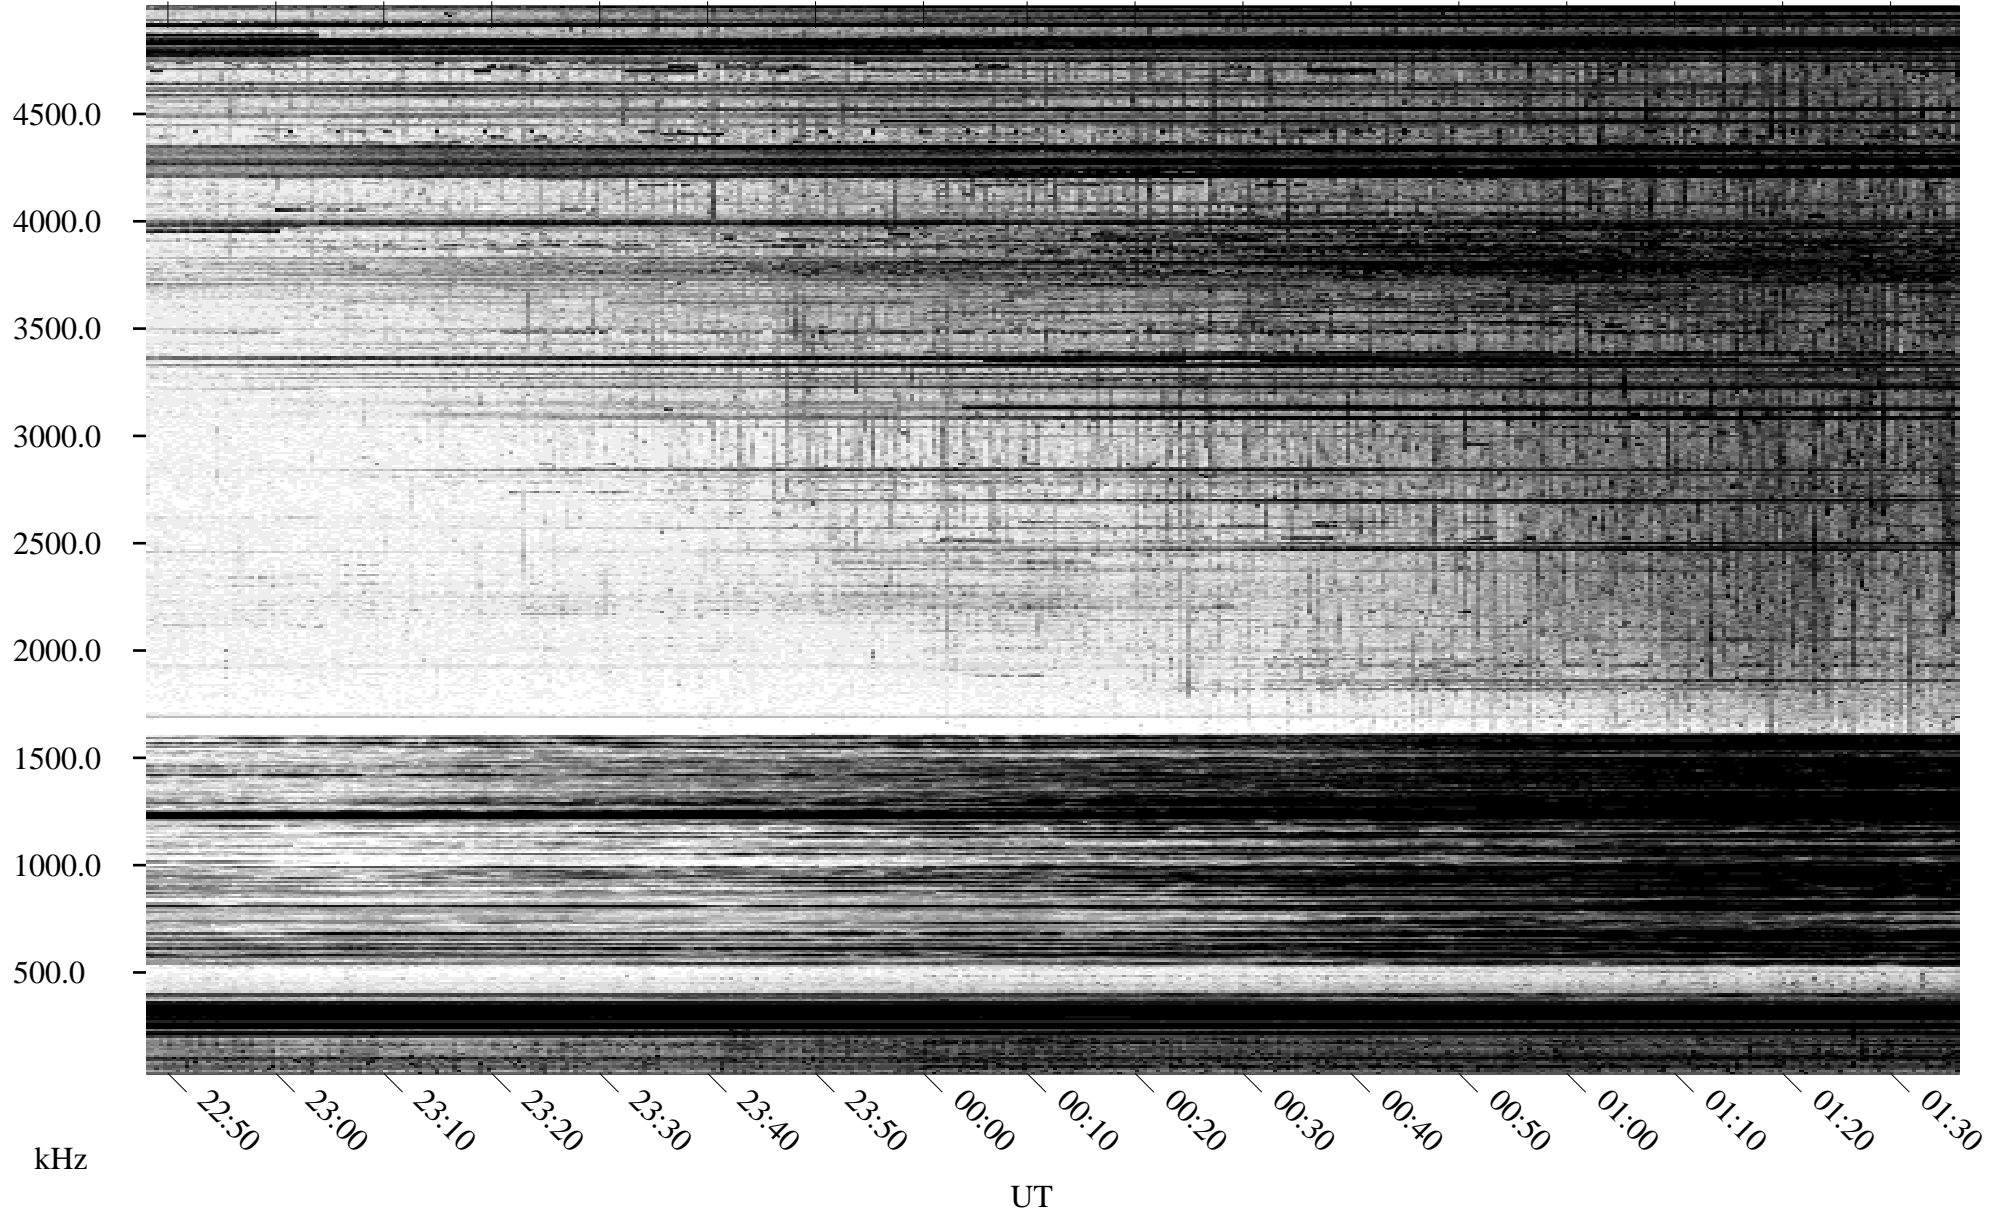

03/25/1995 Churchill, Manitoba

Linear Scale Black = 161 White = 15

ch95084l.r00m max_12

Page 1

03/25/1995 Churchill, Manitoba

Linear Scale Black = 161 White = 15

ch95084l.r00m max_12

Page 2

03/26/1995 Churchill, Manitoba

Linear Scale Black = 161 White = 15

ch95084l.r00m max_12

Page 3

03/26/1995 Churchill, Manitoba

Linear Scale Black = 161 White = 15

ch95084l.r00m max_12

Page 4

03/26/1995 Churchill, Manitoba

Linear Scale Black = 161 White = 15

ch95084l.r00m max_12

Page 5

03/26/1995 Churchill, Manitoba

Linear Scale Black = 161 White = 15

ch95084l.r00m max_12

Page 6

03/26/1995 Churchill, Manitoba

Linear Scale Black = 161 White = 15

ch95084l.r00m max_12

Page 7

03/26/1995 Churchill, Manitoba

Linear Scale Black = 161 White = 15

ch95084l.r00m max_12

Page 8