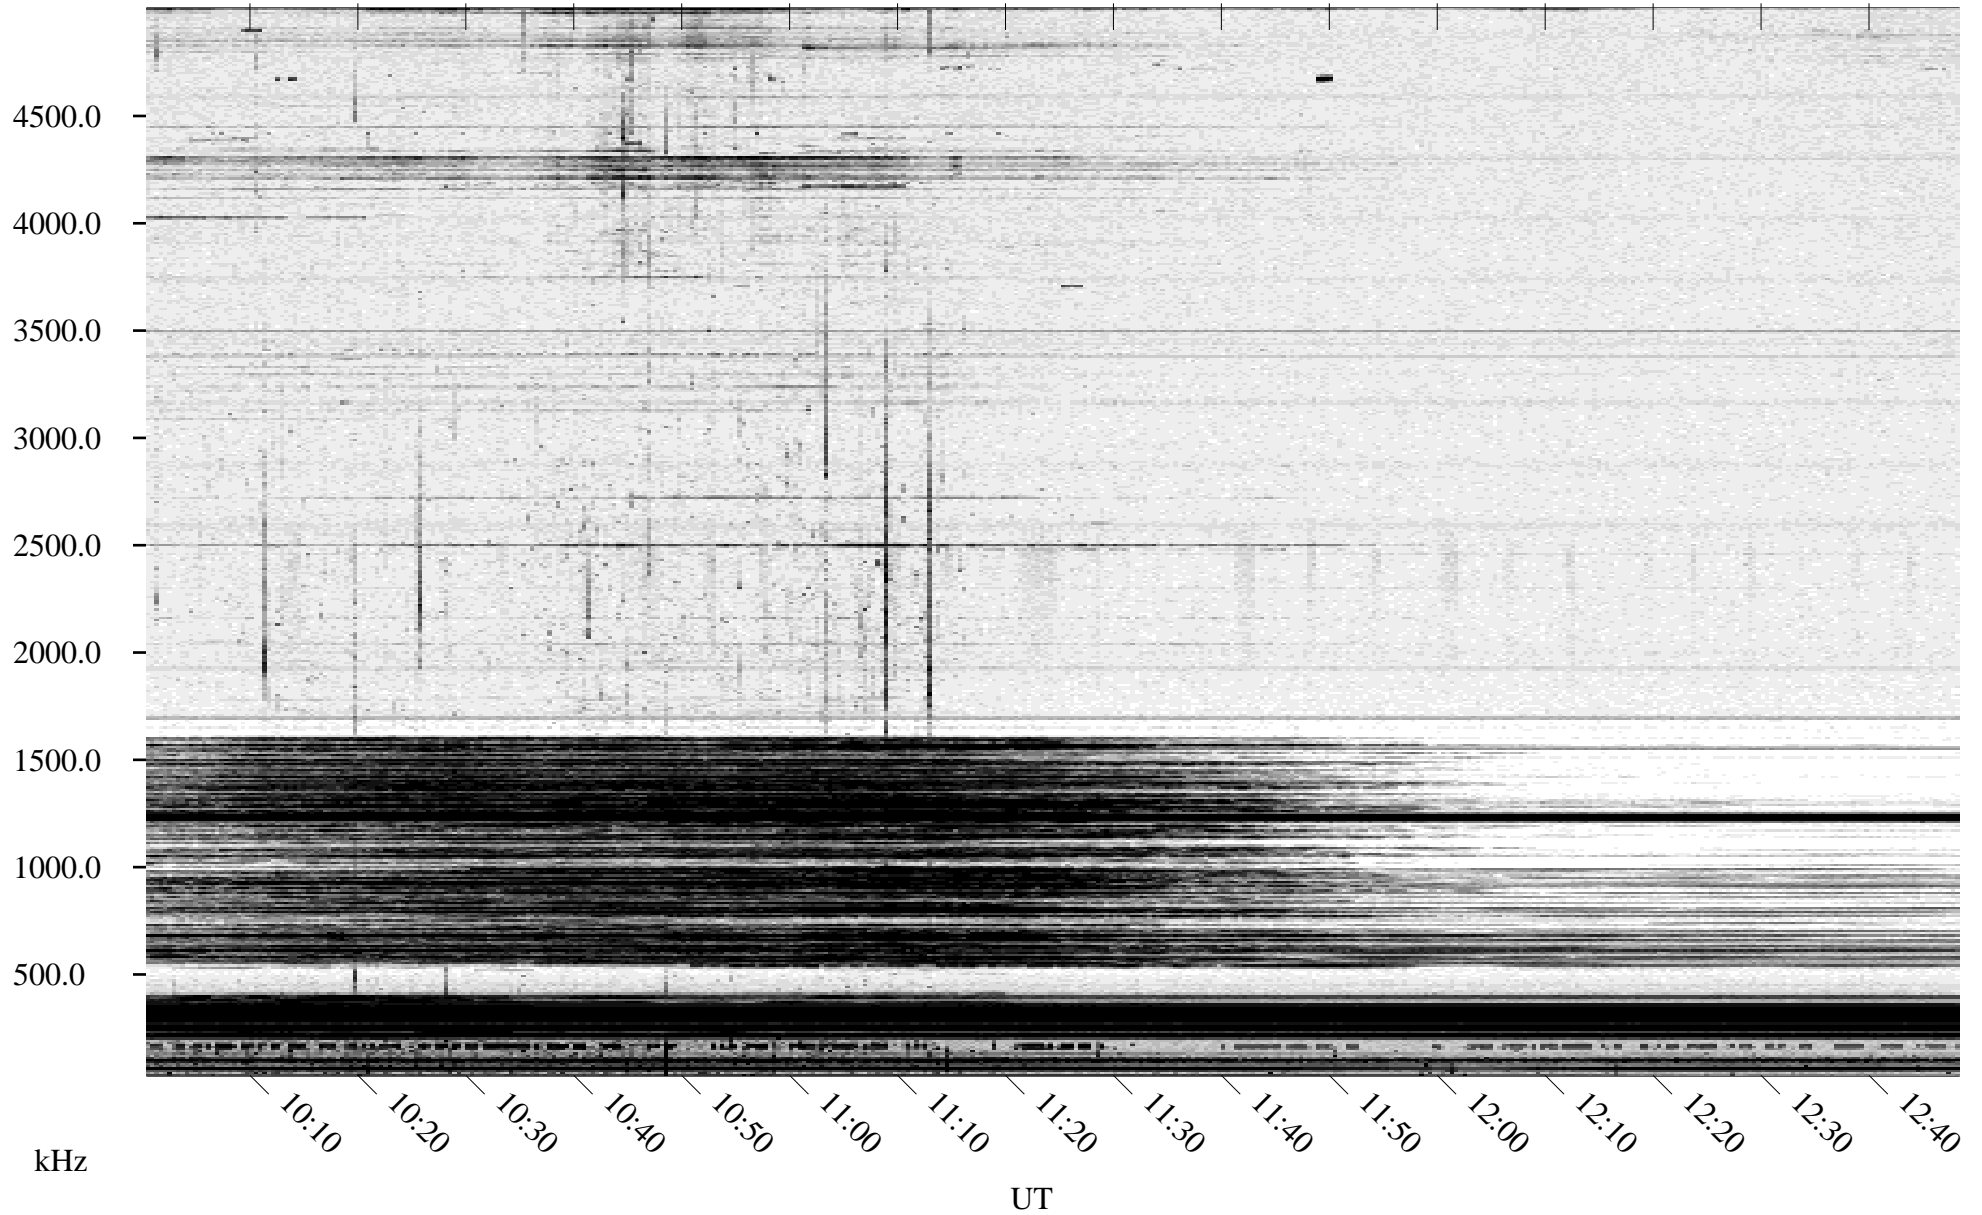

03/26/1995 Churchill, Manitoba

Linear Scale Black = 161 White = 15

ch950851.r00m max_12

Page 1

03/26/1995 Churchill, Manitoba

Linear Scale Black = 161 White = 15

ch950851.r00m max_12

Page 2

03/27/1995 Churchill, Manitoba

Linear Scale Black = 161 White = 15

ch950851.r00m max_12

Page 3

03/27/1995 Churchill, Manitoba

Linear Scale Black = 161 White = 15

ch950851.r00m max_12

Page 4

03/27/1995 Churchill, Manitoba

Linear Scale Black = 161 White = 15

ch950851.r00m max_12

Page 5

03/27/1995 Churchill, Manitoba

Linear Scale Black = 161 White = 15

ch950851.r00m max_12

Page 6

03/27/1995 Churchill, Manitoba

Linear Scale Black = 161 White = 15

ch950851.r00m max_12

Page 7

03/27/1995 Churchill, Manitoba

Linear Scale Black = 161 White = 15

ch950851.r00m max_12

Page 8