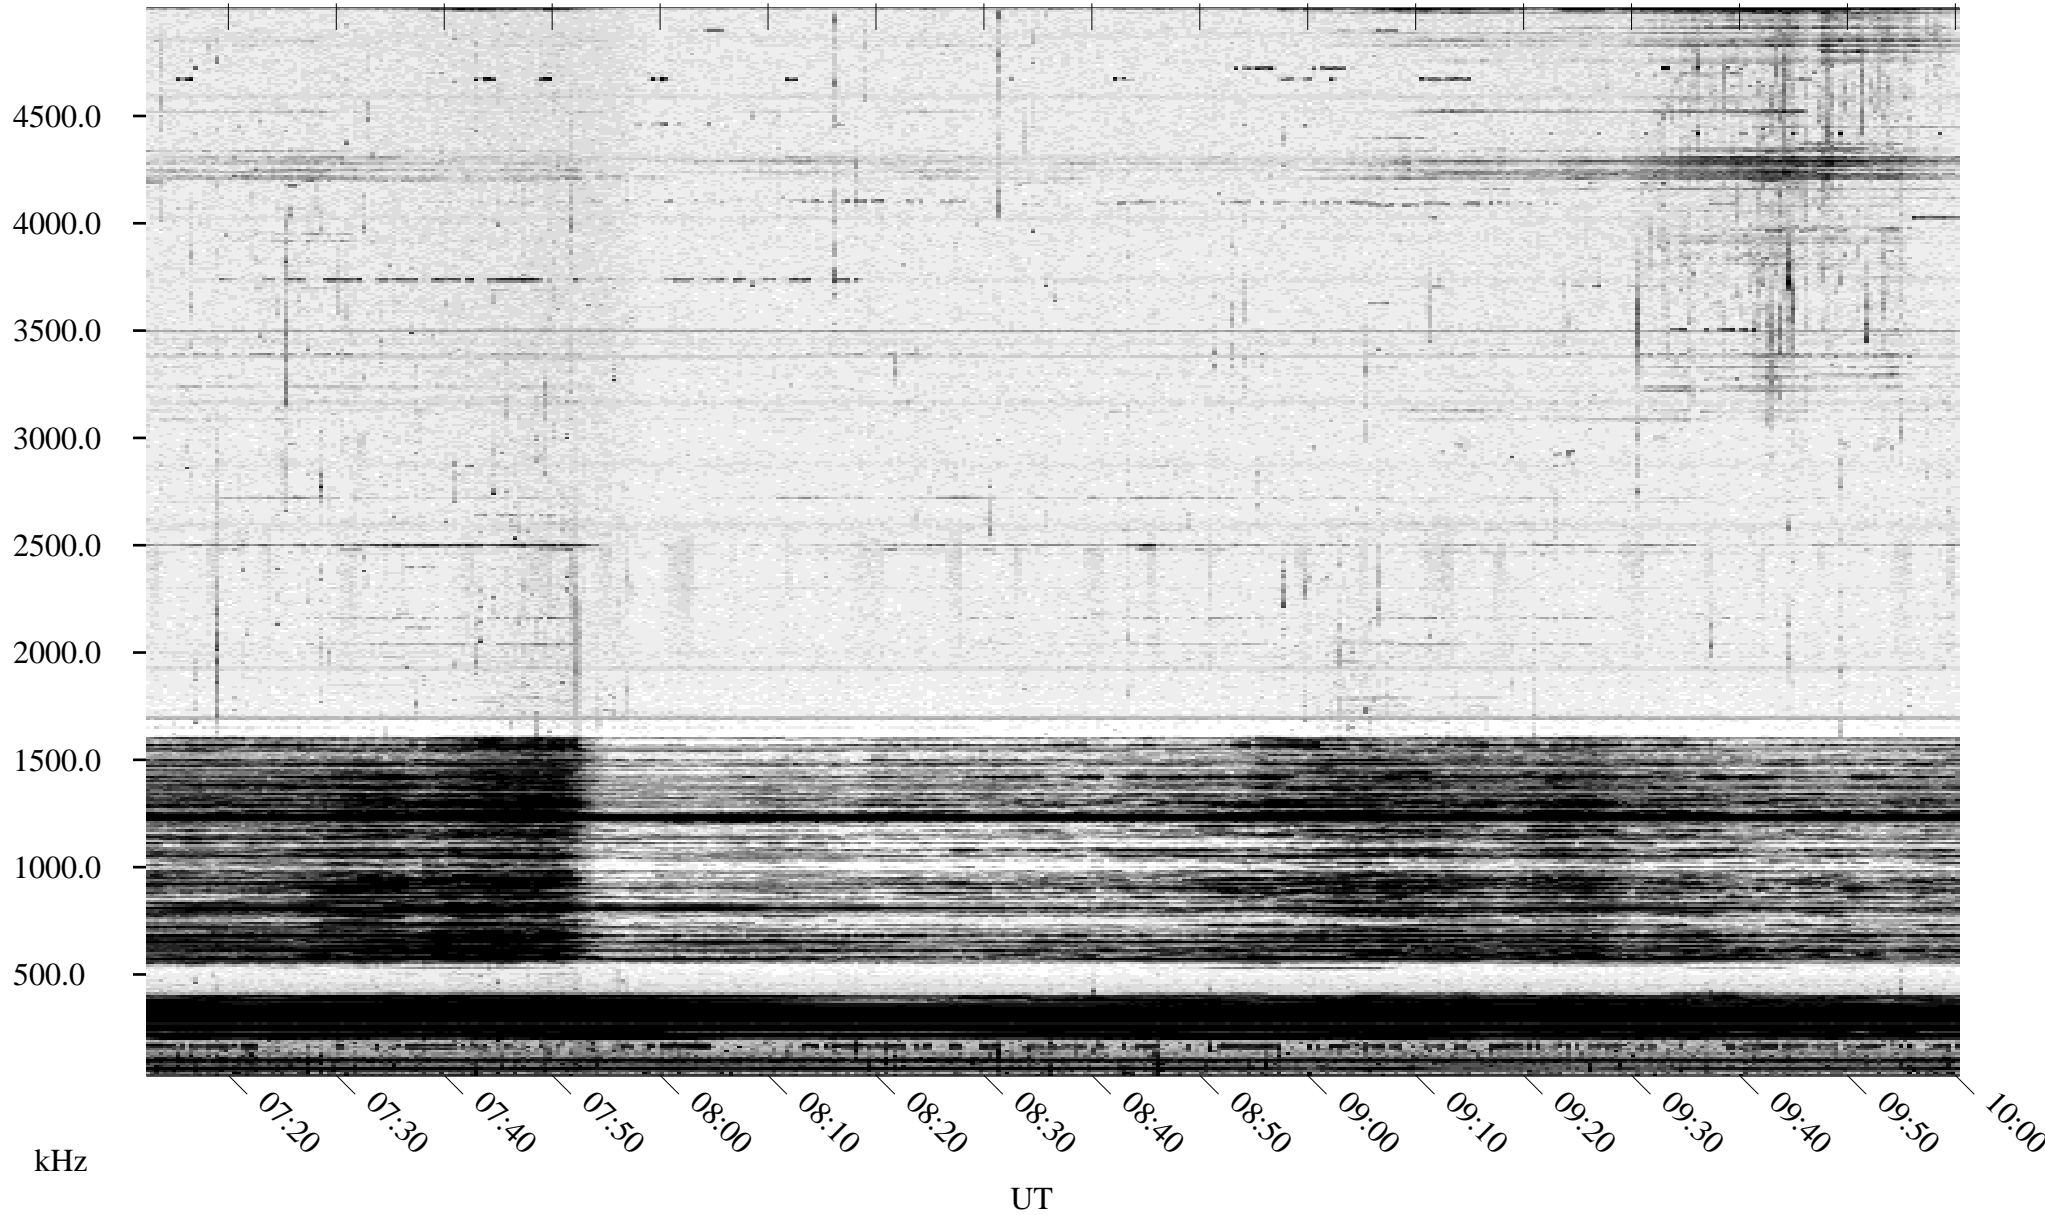

03/26/1995 Churchill, Manitoba

Linear Scale Black = 161 White = 15

ch950851.r00m max_12

Page 1

03/26/1995 Churchill, Manitoba

Linear Scale Black = 161 White = 15

ch950851.r00m max_12

Page 2

03/27/1995 Churchill, Manitoba

Linear Scale Black = 161 White = 15

ch950851.r00m max_12

Page 3

03/27/1995 Churchill, Manitoba

Linear Scale Black = 161 White = 15

ch950851.r00m max_12

Page 4

03/27/1995 Churchill, Manitoba

Linear Scale Black = 161 White = 15

ch950851.r00m max_12

Page 5

03/27/1995 Churchill, Manitoba

Linear Scale Black = 161 White = 15

ch950851.r00m max_12

Page 6

03/27/1995 Churchill, Manitoba

Linear Scale Black = 161 White = 15

ch950851.r00m max_12

Page 7

03/27/1995 Churchill, Manitoba

Linear Scale Black = 161 White = 15

ch950851.r00m max_12

Page 8