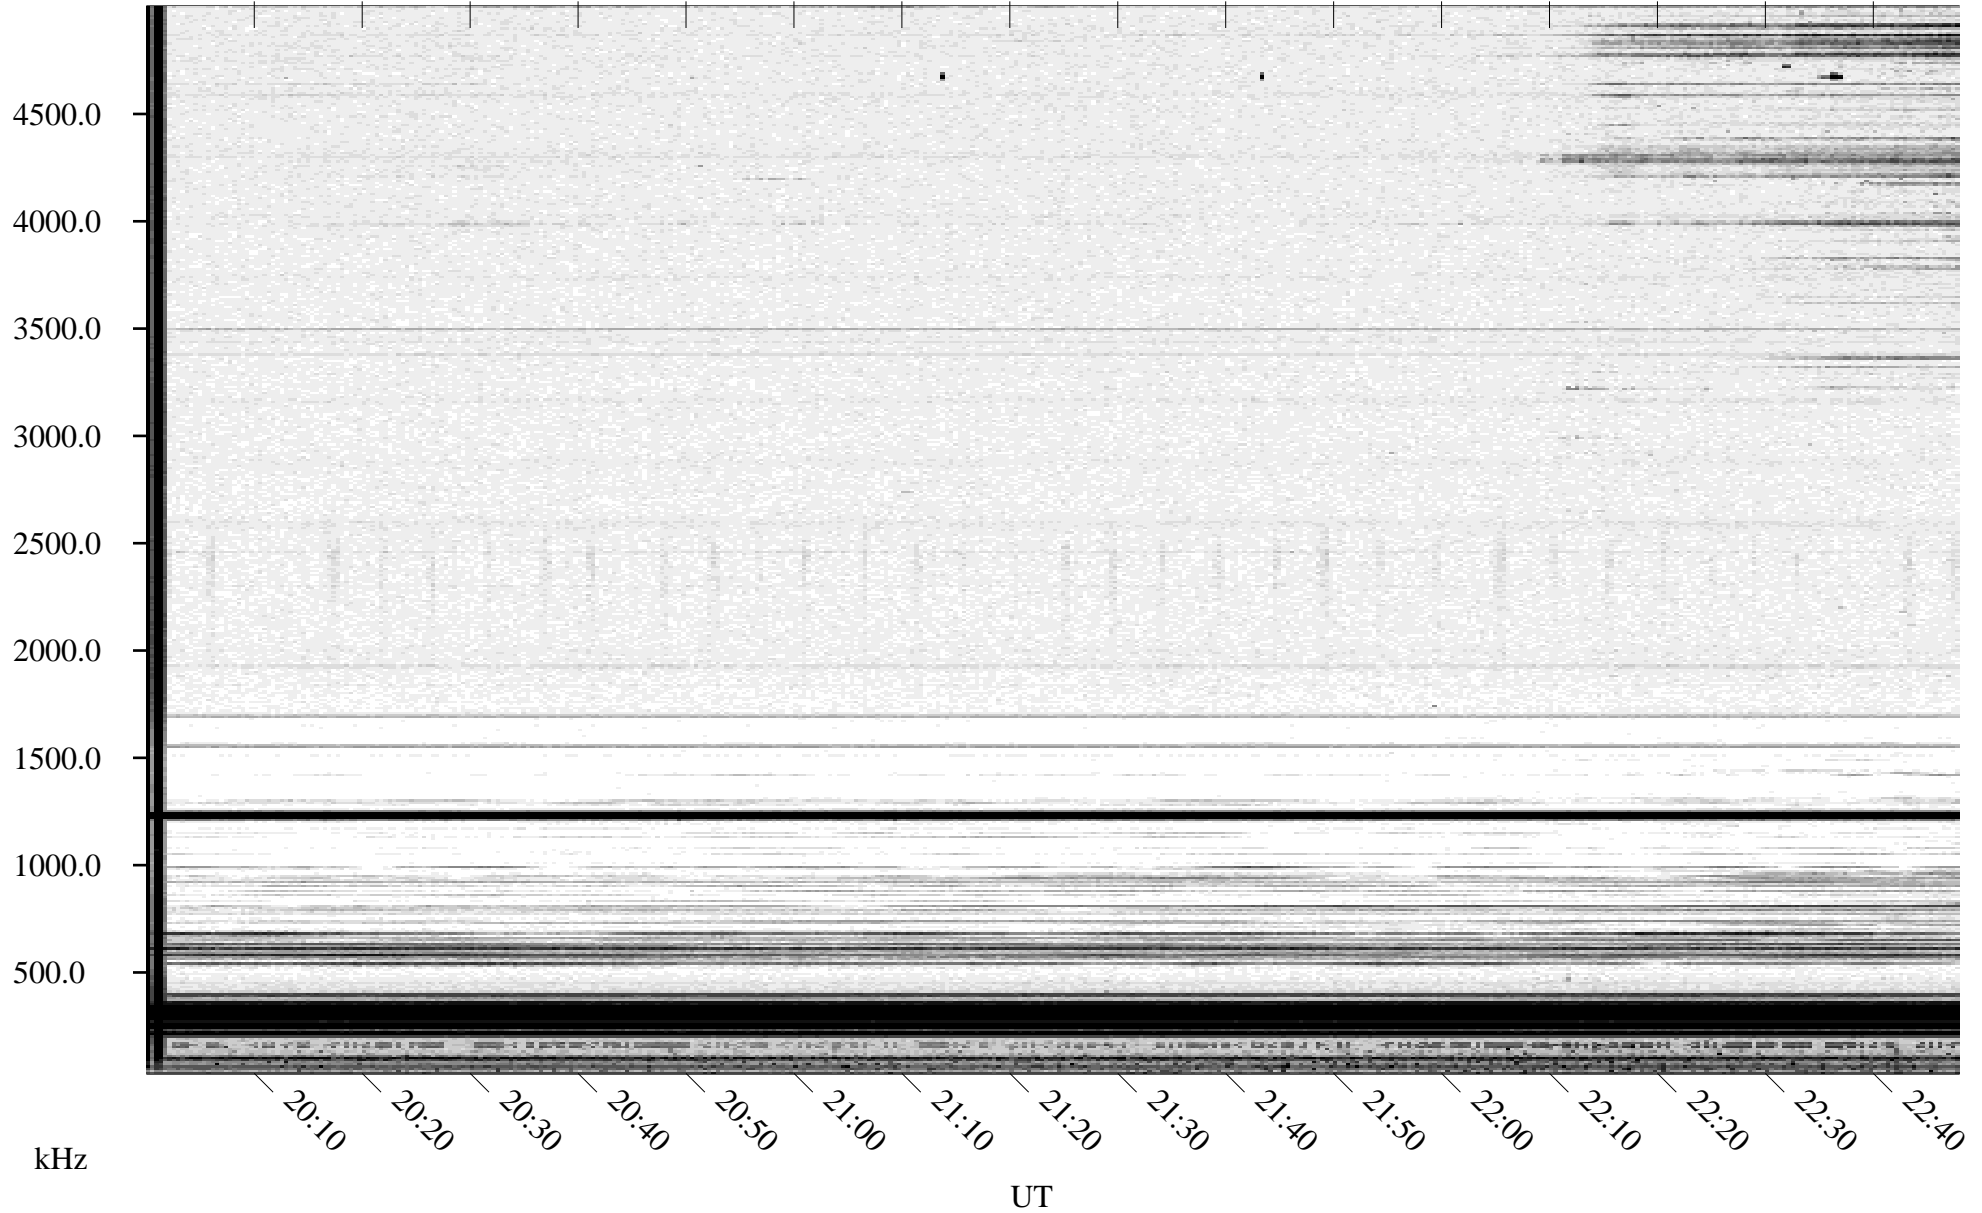

03/26/1995 Churchill, Manitoba

Linear Scale Black = 161 White = 15

ch950851.r00m max_12

Page 1

03/26/1995 Churchill, Manitoba

Linear Scale Black = 161 White = 15

ch950851.r00m max_12

Page 2

03/27/1995 Churchill, Manitoba

Linear Scale Black = 161 White = 15

ch950851.r00m max_12

Page 3

03/27/1995 Churchill, Manitoba

Linear Scale Black = 161 White = 15

ch950851.r00m max_12

Page 4

03/27/1995 Churchill, Manitoba

Linear Scale Black = 161 White = 15

ch950851.r00m max_12

Page 5

03/27/1995 Churchill, Manitoba

Linear Scale Black = 161 White = 15

ch950851.r00m max_12

Page 6

03/27/1995 Churchill, Manitoba

Linear Scale Black = 161 White = 15

ch950851.r00m max_12

Page 7

03/27/1995 Churchill, Manitoba

Linear Scale Black = 161 White = 15

ch950851.r00m max_12

Page 8