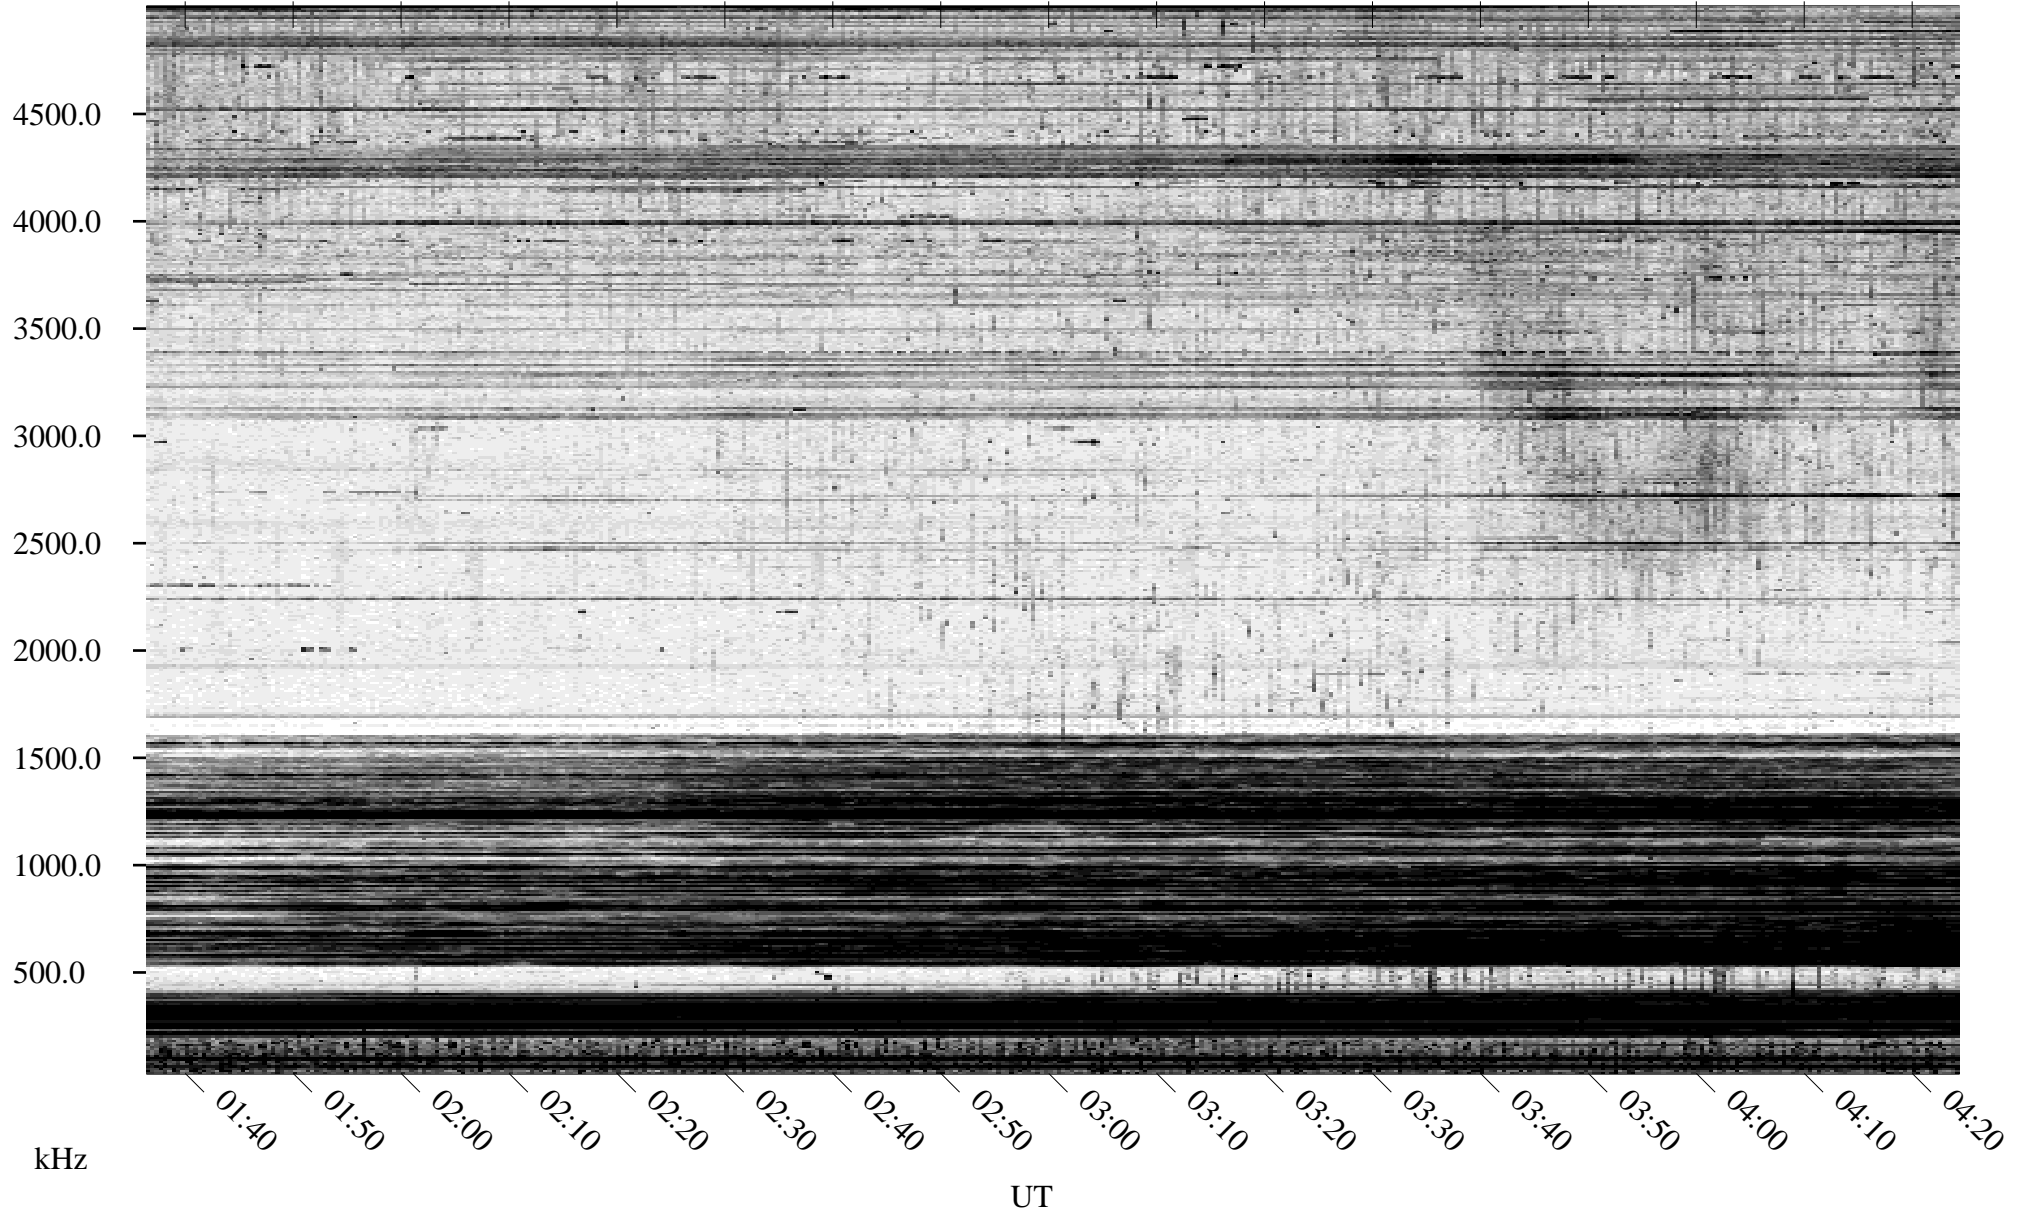

03/26/1995 Churchill, Manitoba

Linear Scale Black = 161 White = 15

ch950851.r00m max_12

Page 1

03/26/1995 Churchill, Manitoba

Linear Scale Black = 161 White = 15

ch950851.r00m max_12

Page 2

03/27/1995 Churchill, Manitoba

Linear Scale Black = 161 White = 15

ch950851.r00m max_12

Page 3

03/27/1995 Churchill, Manitoba

Linear Scale Black = 161 White = 15

ch950851.r00m max_12

Page 4

03/27/1995 Churchill, Manitoba

Linear Scale Black = 161 White = 15

ch950851.r00m max_12

Page 5

03/27/1995 Churchill, Manitoba

Linear Scale Black = 161 White = 15

ch950851.r00m max_12

Page 6

03/27/1995 Churchill, Manitoba

Linear Scale Black = 161 White = 15

ch950851.r00m max_12

Page 7

03/27/1995 Churchill, Manitoba

Linear Scale Black = 161 White = 15

ch950851.r00m max_12

Page 8