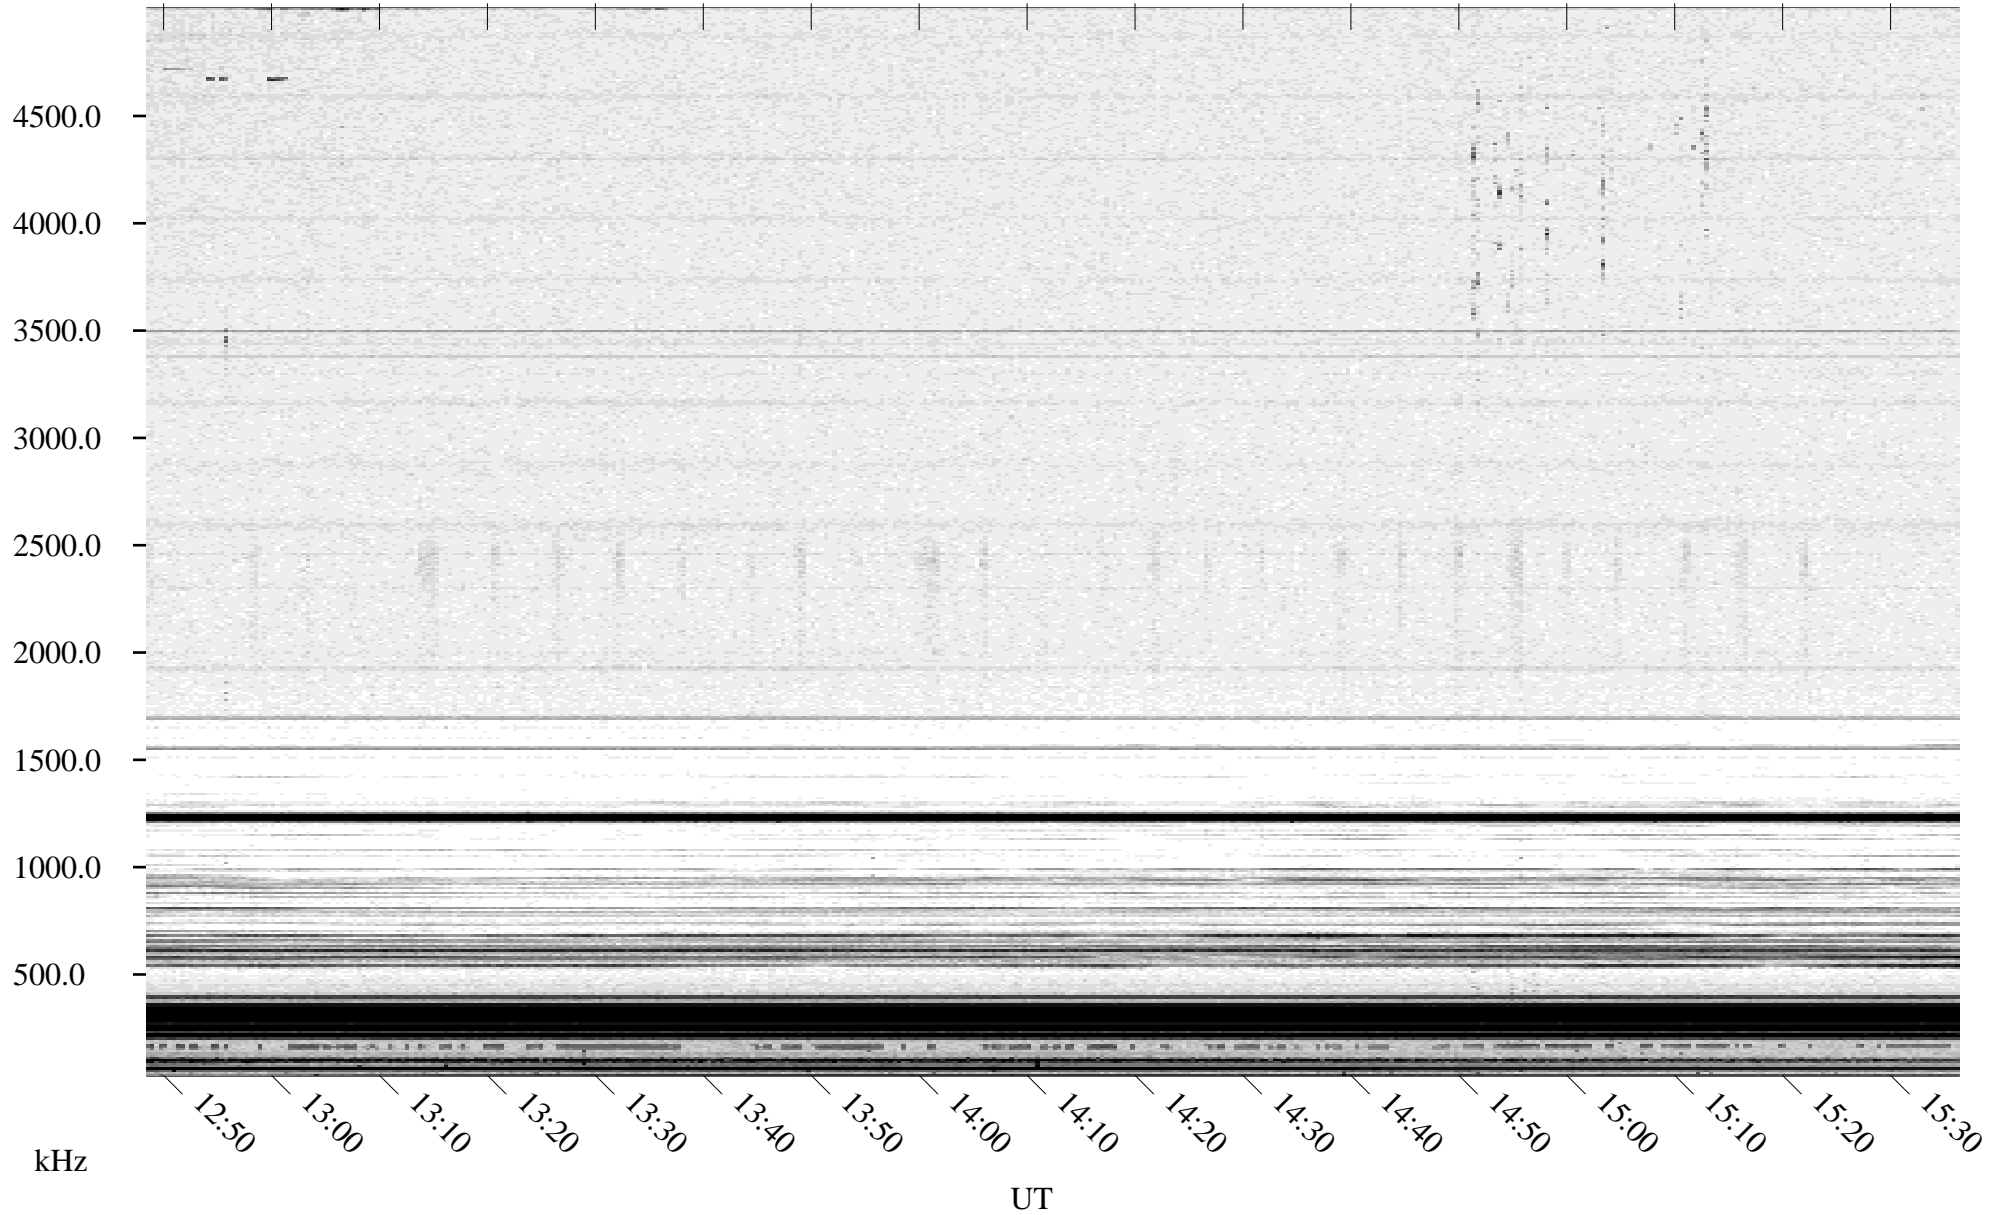

03/26/1995 Churchill, Manitoba

Linear Scale Black = 161 White = 15

ch950851.r00m max_12

Page 1

03/26/1995 Churchill, Manitoba

Linear Scale Black = 161 White = 15

ch950851.r00m max_12

Page 2

03/27/1995 Churchill, Manitoba

Linear Scale Black = 161 White = 15

ch950851.r00m max_12

Page 3

03/27/1995 Churchill, Manitoba

Linear Scale Black = 161 White = 15

ch950851.r00m max_12

Page 4

03/27/1995 Churchill, Manitoba

Linear Scale Black = 161 White = 15

ch950851.r00m max_12

Page 5

03/27/1995 Churchill, Manitoba

Linear Scale Black = 161 White = 15

ch950851.r00m max_12

Page 6

03/27/1995 Churchill, Manitoba

Linear Scale Black = 161 White = 15

ch950851.r00m max_12

Page 7

03/27/1995 Churchill, Manitoba

Linear Scale Black = 161 White = 15

ch950851.r00m max_12

Page 8