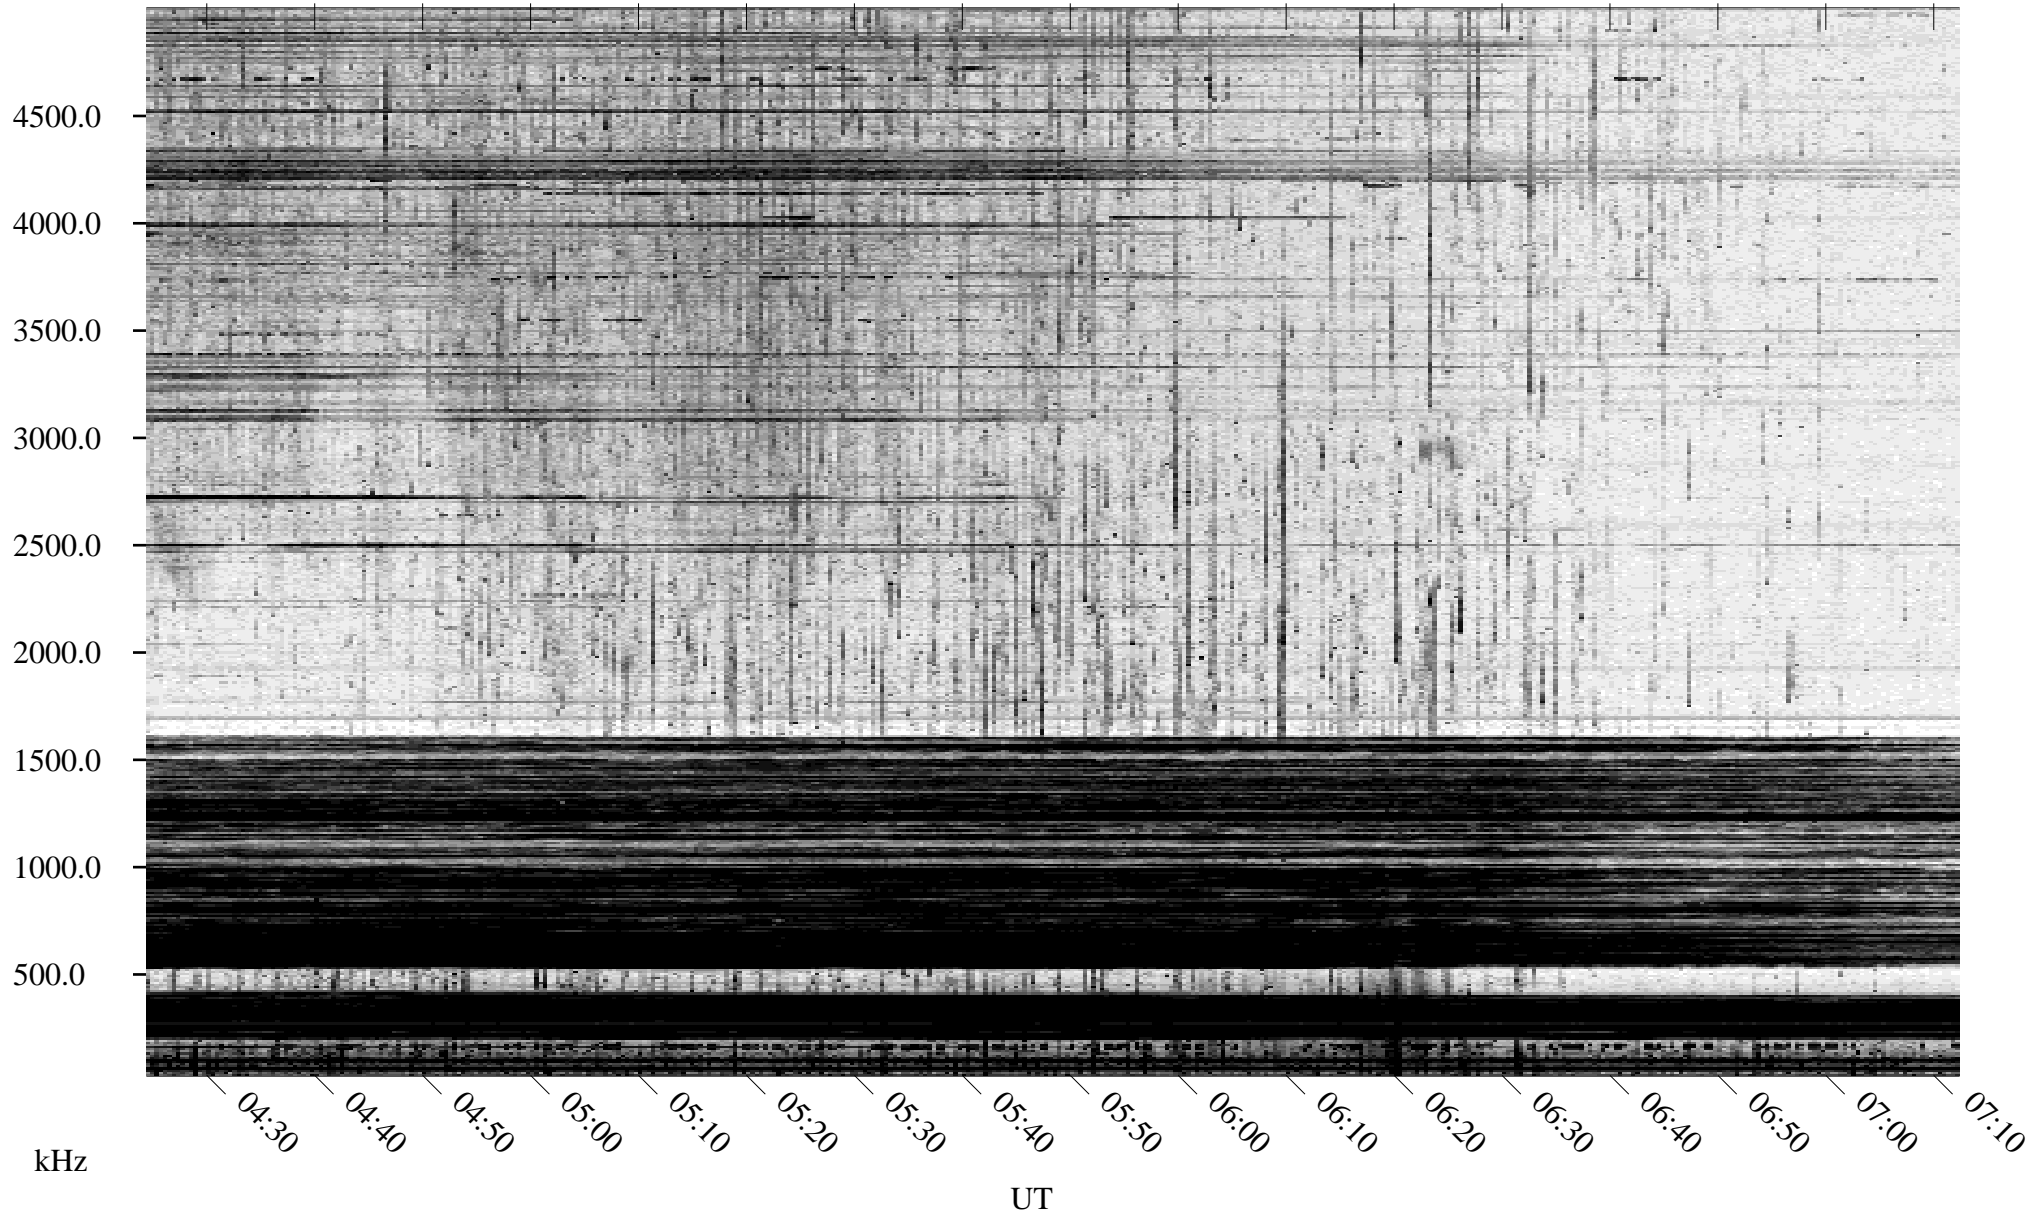

03/26/1995 Churchill, Manitoba

Linear Scale Black = 161 White = 15

ch950851.r00m max_12

Page 1

03/26/1995 Churchill, Manitoba

Linear Scale Black = 161 White = 15

ch950851.r00m max_12

Page 2

03/27/1995 Churchill, Manitoba

Linear Scale Black = 161 White = 15

ch950851.r00m max_12

Page 3

03/27/1995 Churchill, Manitoba

Linear Scale Black = 161 White = 15

ch950851.r00m max_12

Page 4

03/27/1995 Churchill, Manitoba

Linear Scale Black = 161 White = 15

ch950851.r00m max_12

Page 5

03/27/1995 Churchill, Manitoba

Linear Scale Black = 161 White = 15

ch950851.r00m max_12

Page 6

03/27/1995 Churchill, Manitoba

Linear Scale Black = 161 White = 15

ch950851.r00m max_12

Page 7

03/27/1995 Churchill, Manitoba

Linear Scale Black = 161 White = 15

ch950851.r00m max_12

Page 8