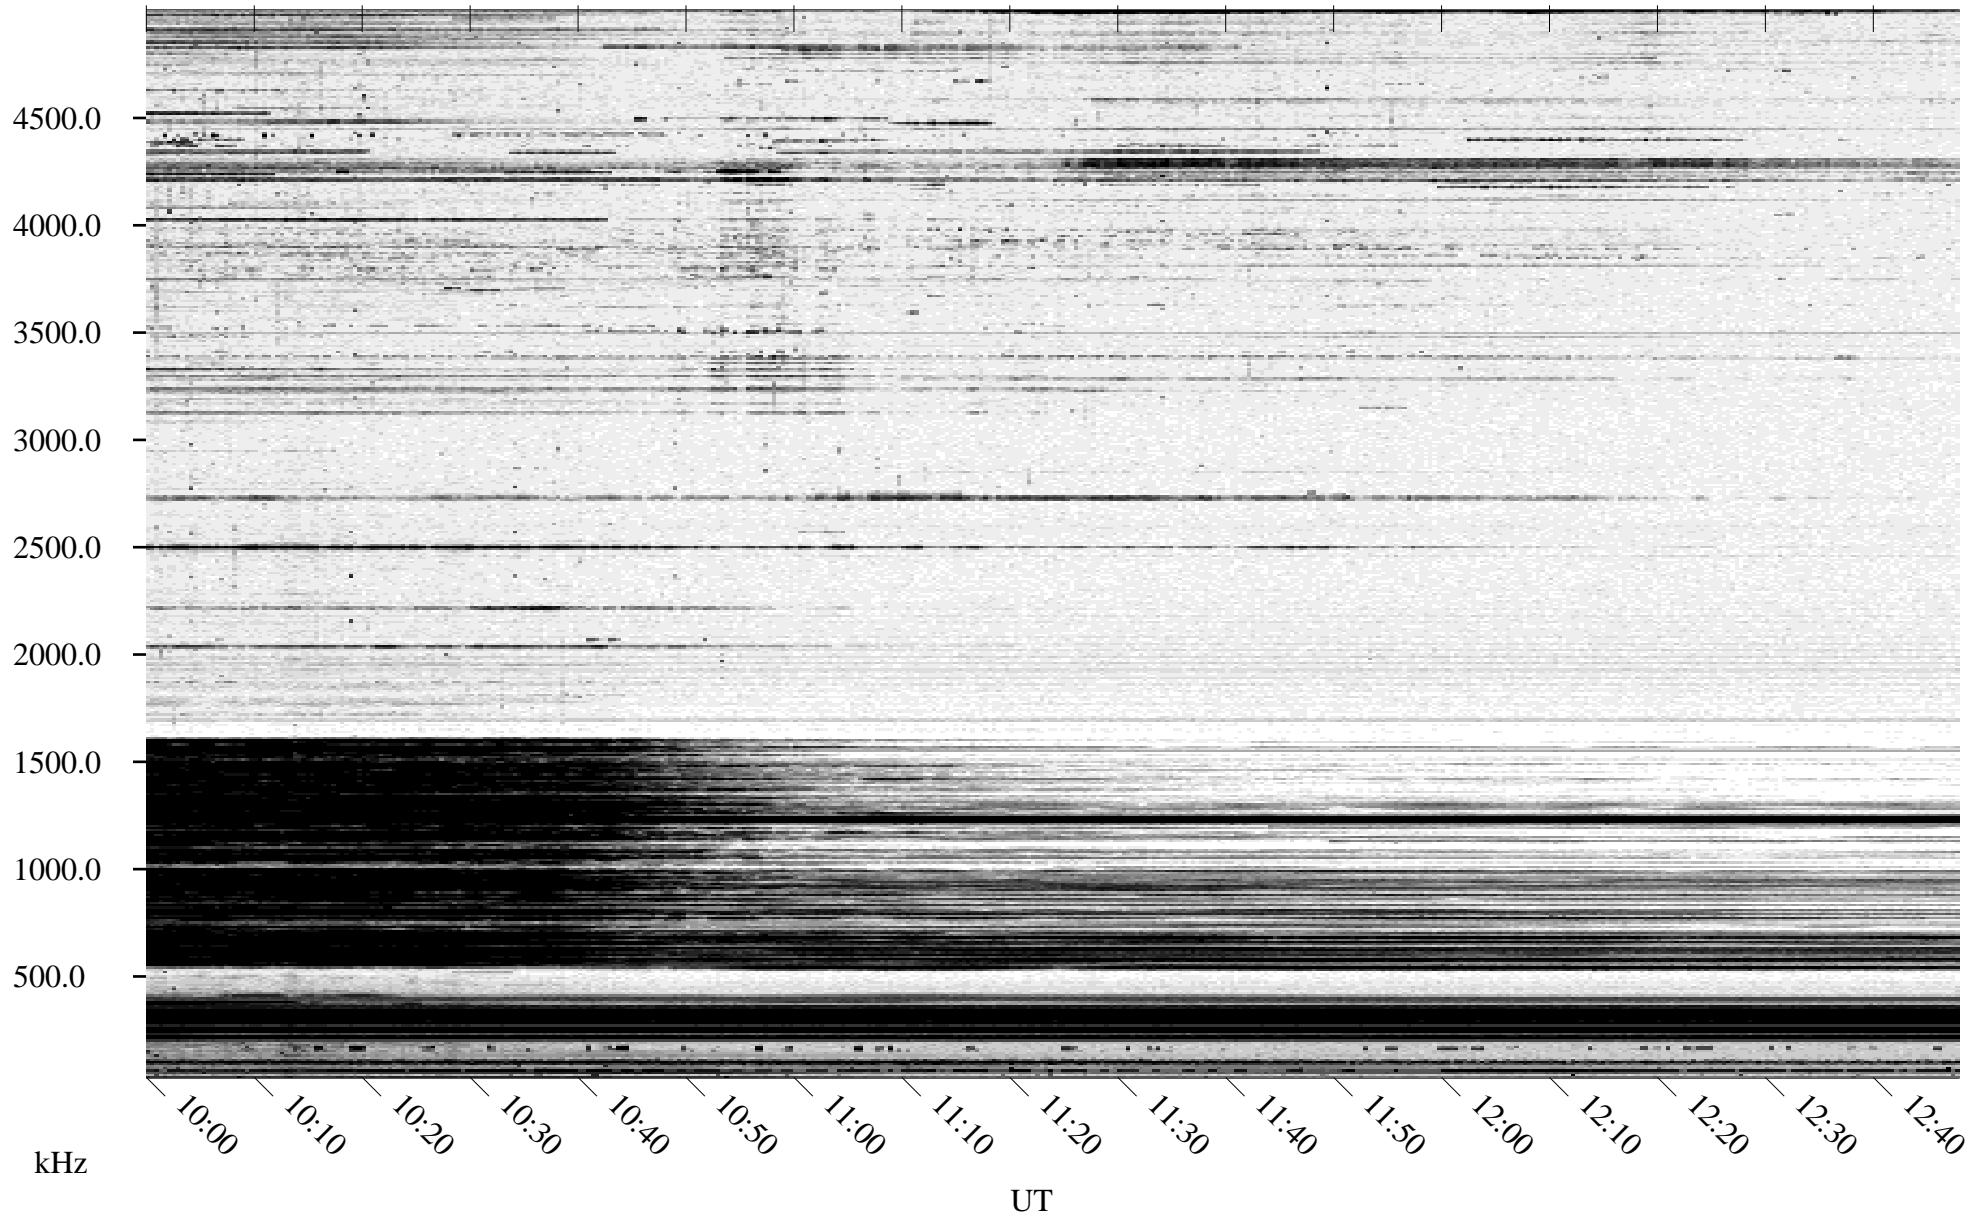

04/12/1995 Churchill, MT

Linear Scale Black = 161 White = 15

ch95102l.r00m max_12

Page 1

04/12/1995 Churchill, MT

Linear Scale Black = 161 White = 15

ch95102l.r00m max_12

Page 2

04/13/1995 Churchill, MT

Linear Scale Black = 161 White = 15

ch95102l.r00m max_12

Page 3

04/13/1995 Churchill, MT

Linear Scale Black = 161 White = 15

ch95102l.r00m max_12

Page 4

04/13/1995 Churchill, MT

Linear Scale Black = 161 White = 15

ch95102l.r00m max_12

Page 5

04/13/1995 Churchill, MT

Linear Scale Black = 161 White = 15

ch95102l.r00m max_12

Page 6

04/13/1995 Churchill, MT

Linear Scale Black = 161 White = 15

ch95102l.r00m max_12

Page 7

04/13/1995 Churchill, MT

Linear Scale Black = 161 White = 15

ch95102l.r00m max_12