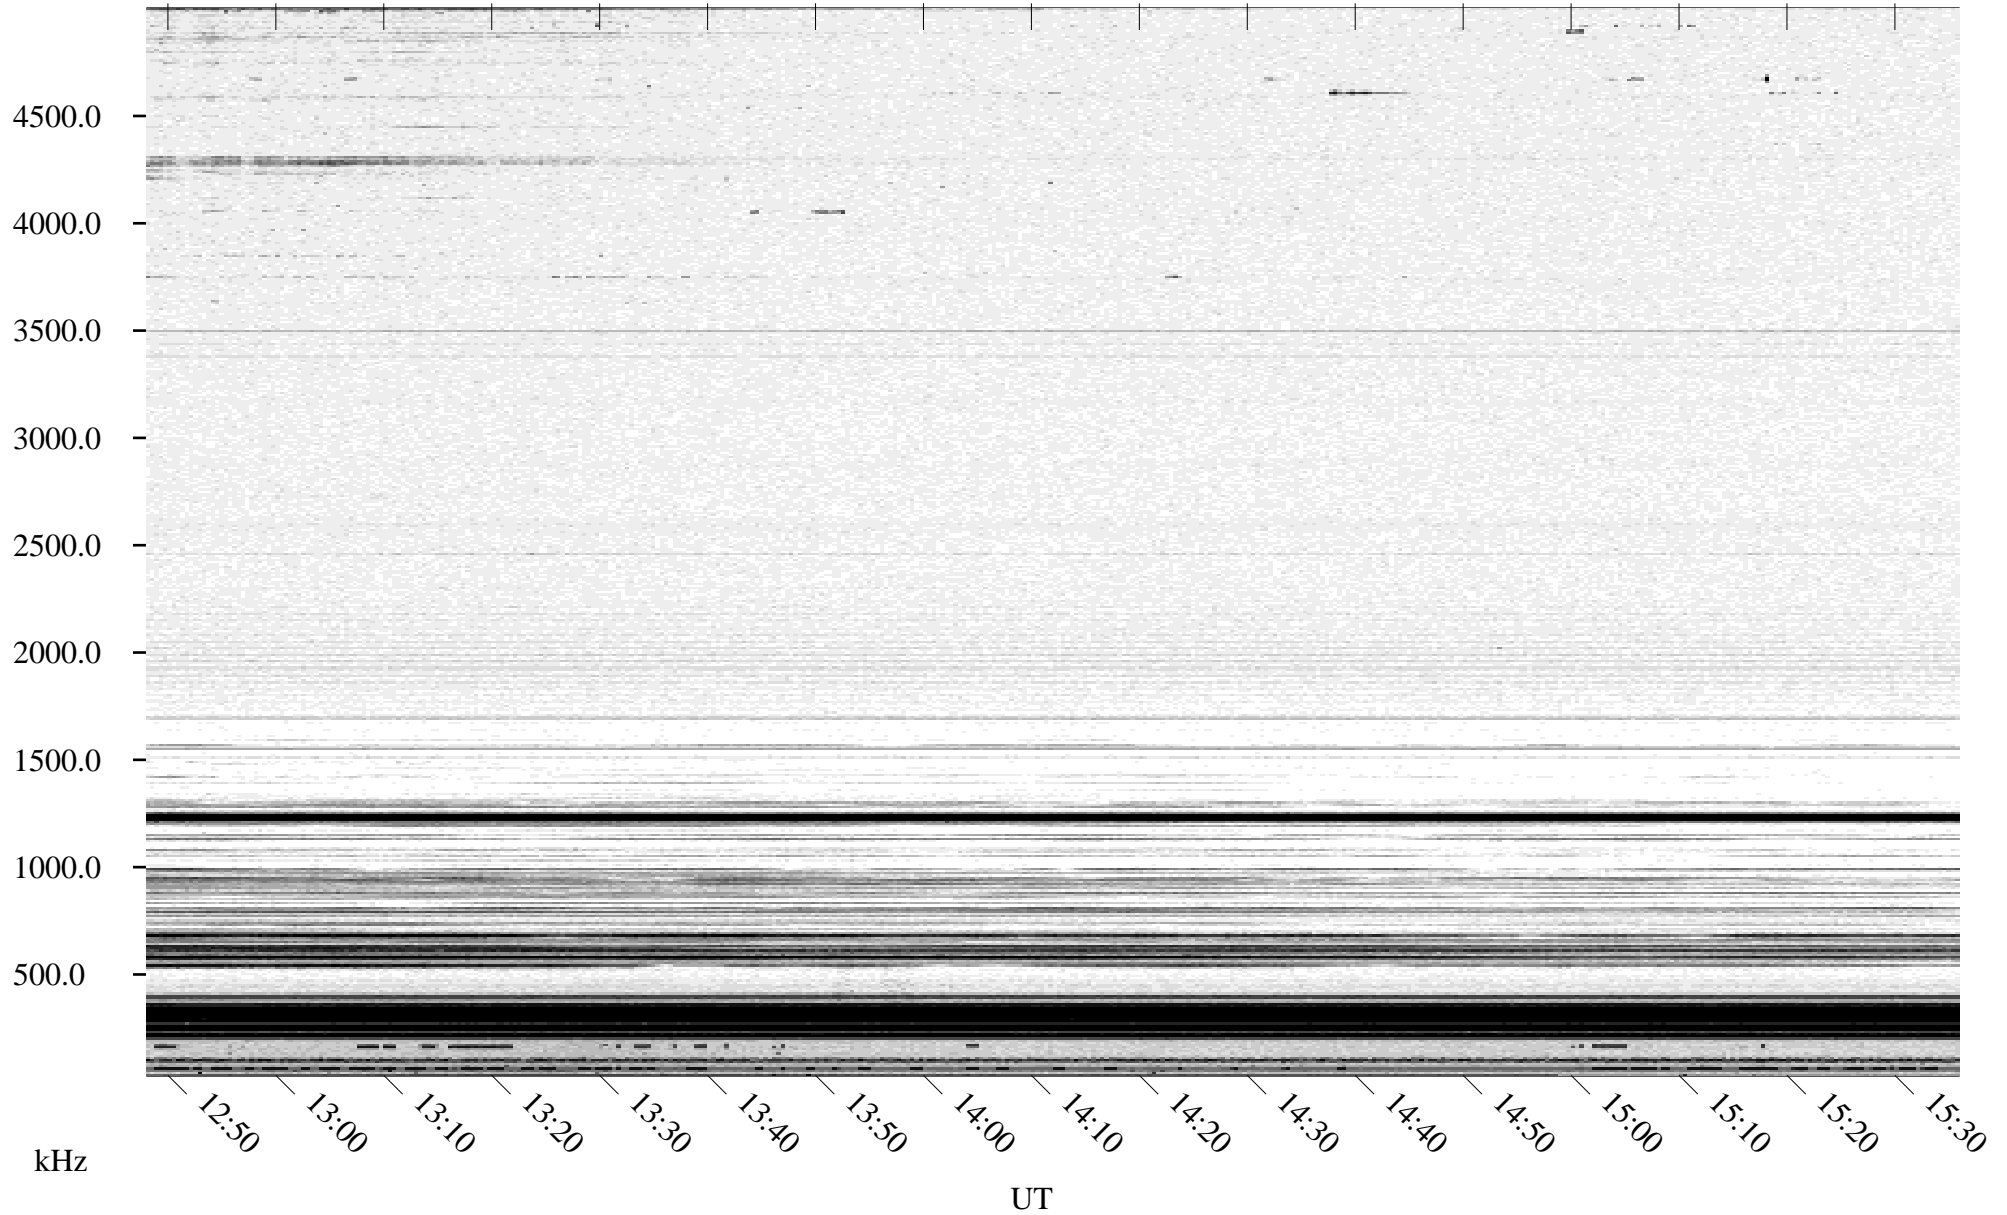

04/12/1995 Churchill, MT

Linear Scale Black = 161 White = 15

ch95102l.r00m max_12

Page 1

04/12/1995 Churchill, MT

Linear Scale Black = 161 White = 15

ch95102l.r00m max_12

Page 2

04/13/1995 Churchill, MT

Linear Scale Black = 161 White = 15

ch95102l.r00m max_12

Page 3

04/13/1995 Churchill, MT

Linear Scale Black = 161 White = 15

ch95102l.r00m max_12

Page 4

04/13/1995 Churchill, MT

Linear Scale Black = 161 White = 15

ch95102l.r00m max_12

Page 5

04/13/1995 Churchill, MT

Linear Scale Black = 161 White = 15

ch95102l.r00m max_12

Page 6

04/13/1995 Churchill, MT

Linear Scale Black = 161 White = 15

ch95102l.r00m max_12

Page 7

04/13/1995 Churchill, MT

Linear Scale Black = 161 White = 15

ch95102l.r00m max_12