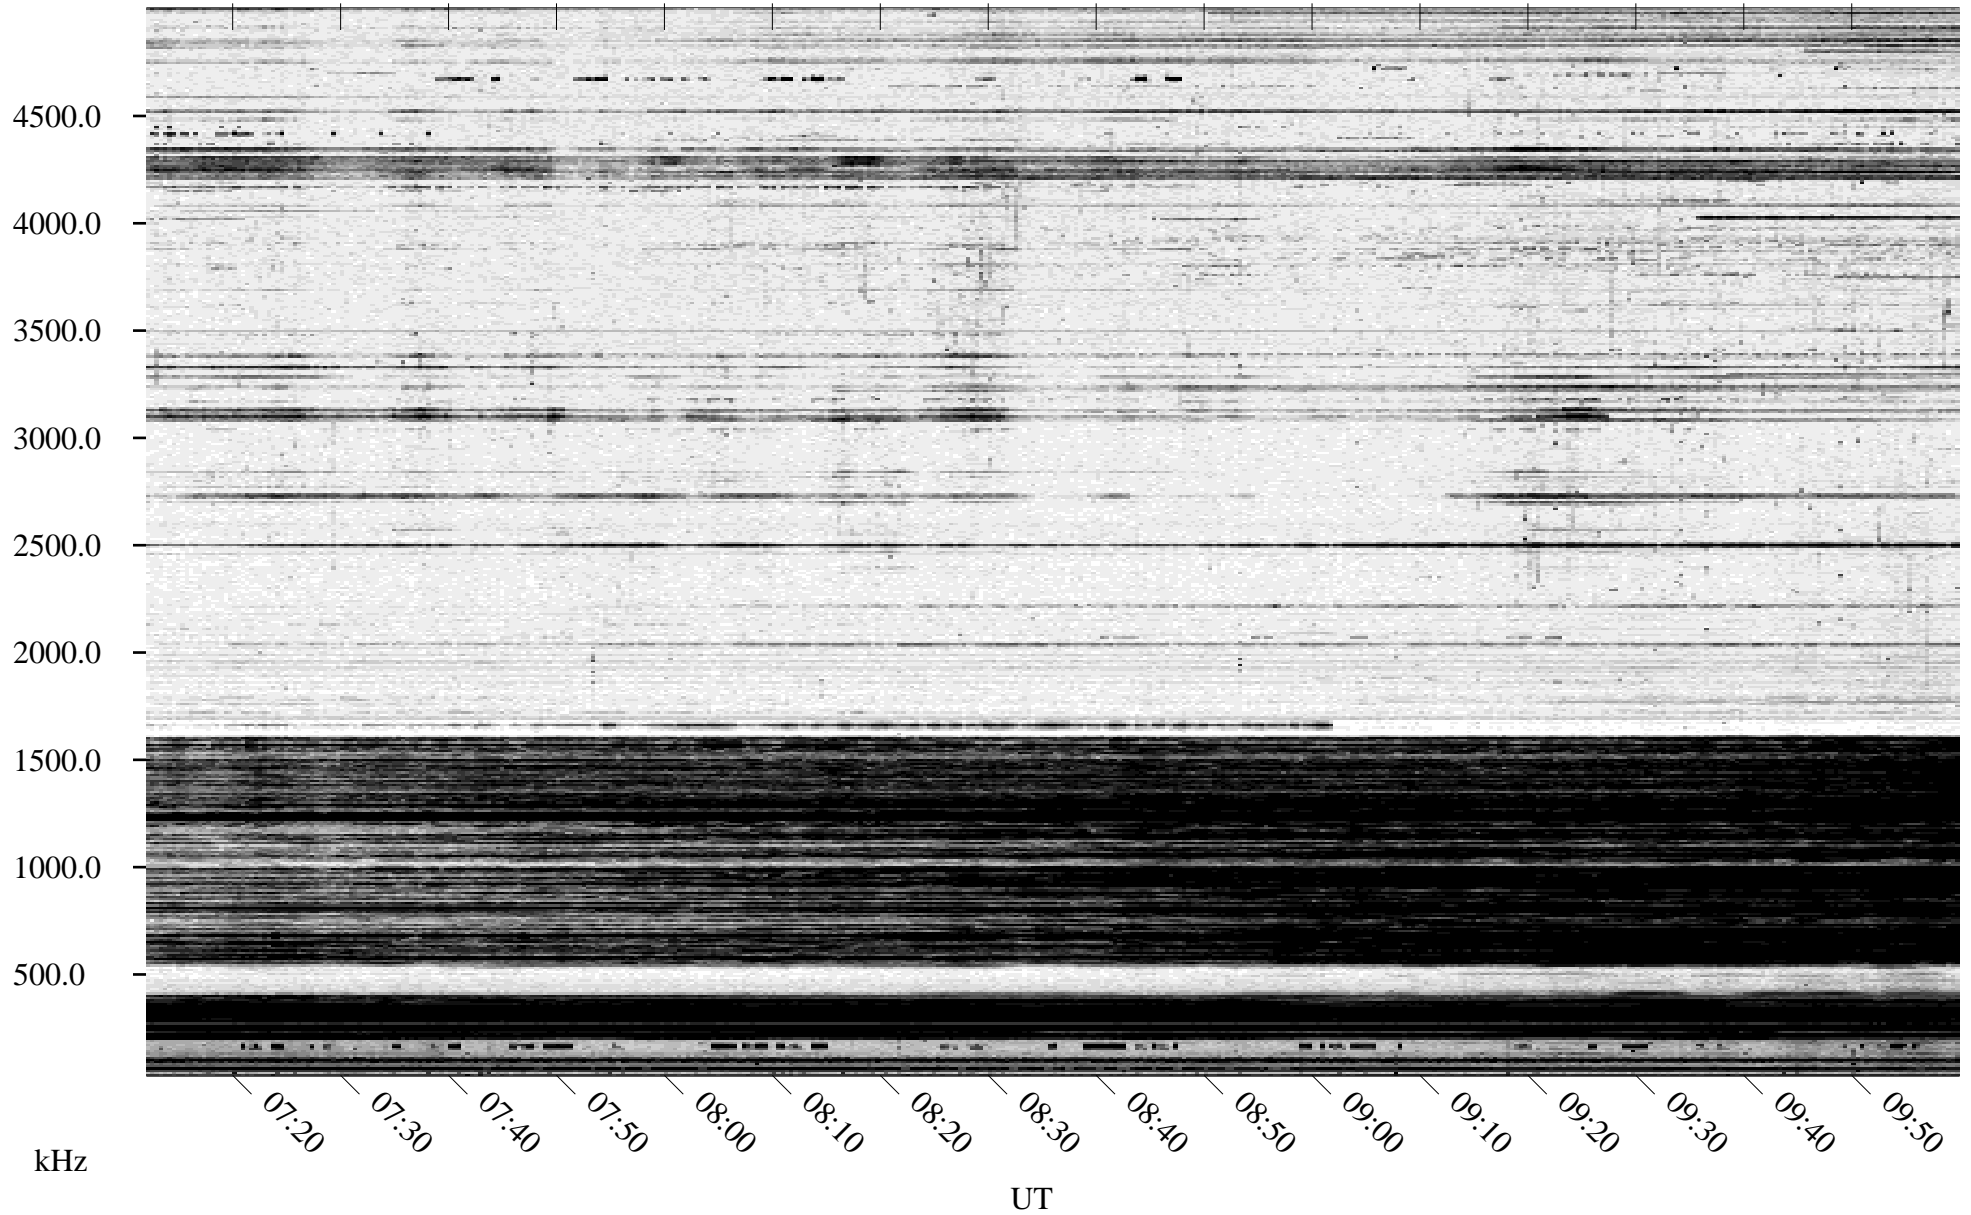

04/12/1995 Churchill, MT

Linear Scale Black = 161 White = 15

ch95102l.r00m max_12

Page 1

04/12/1995 Churchill, MT

Linear Scale Black = 161 White = 15

ch95102l.r00m max_12

Page 2

04/13/1995 Churchill, MT

Linear Scale Black = 161 White = 15

ch95102l.r00m max_12

Page 3

04/13/1995 Churchill, MT

Linear Scale Black = 161 White = 15

ch95102l.r00m max_12

Page 4

04/13/1995 Churchill, MT

Linear Scale Black = 161 White = 15

ch95102l.r00m max_12

Page 5

04/13/1995 Churchill, MT

Linear Scale Black = 161 White = 15

ch95102l.r00m max_12

Page 6

04/13/1995 Churchill, MT

Linear Scale Black = 161 White = 15

ch95102l.r00m max_12

Page 7

04/13/1995 Churchill, MT

Linear Scale Black = 161 White = 15

ch95102l.r00m max_12