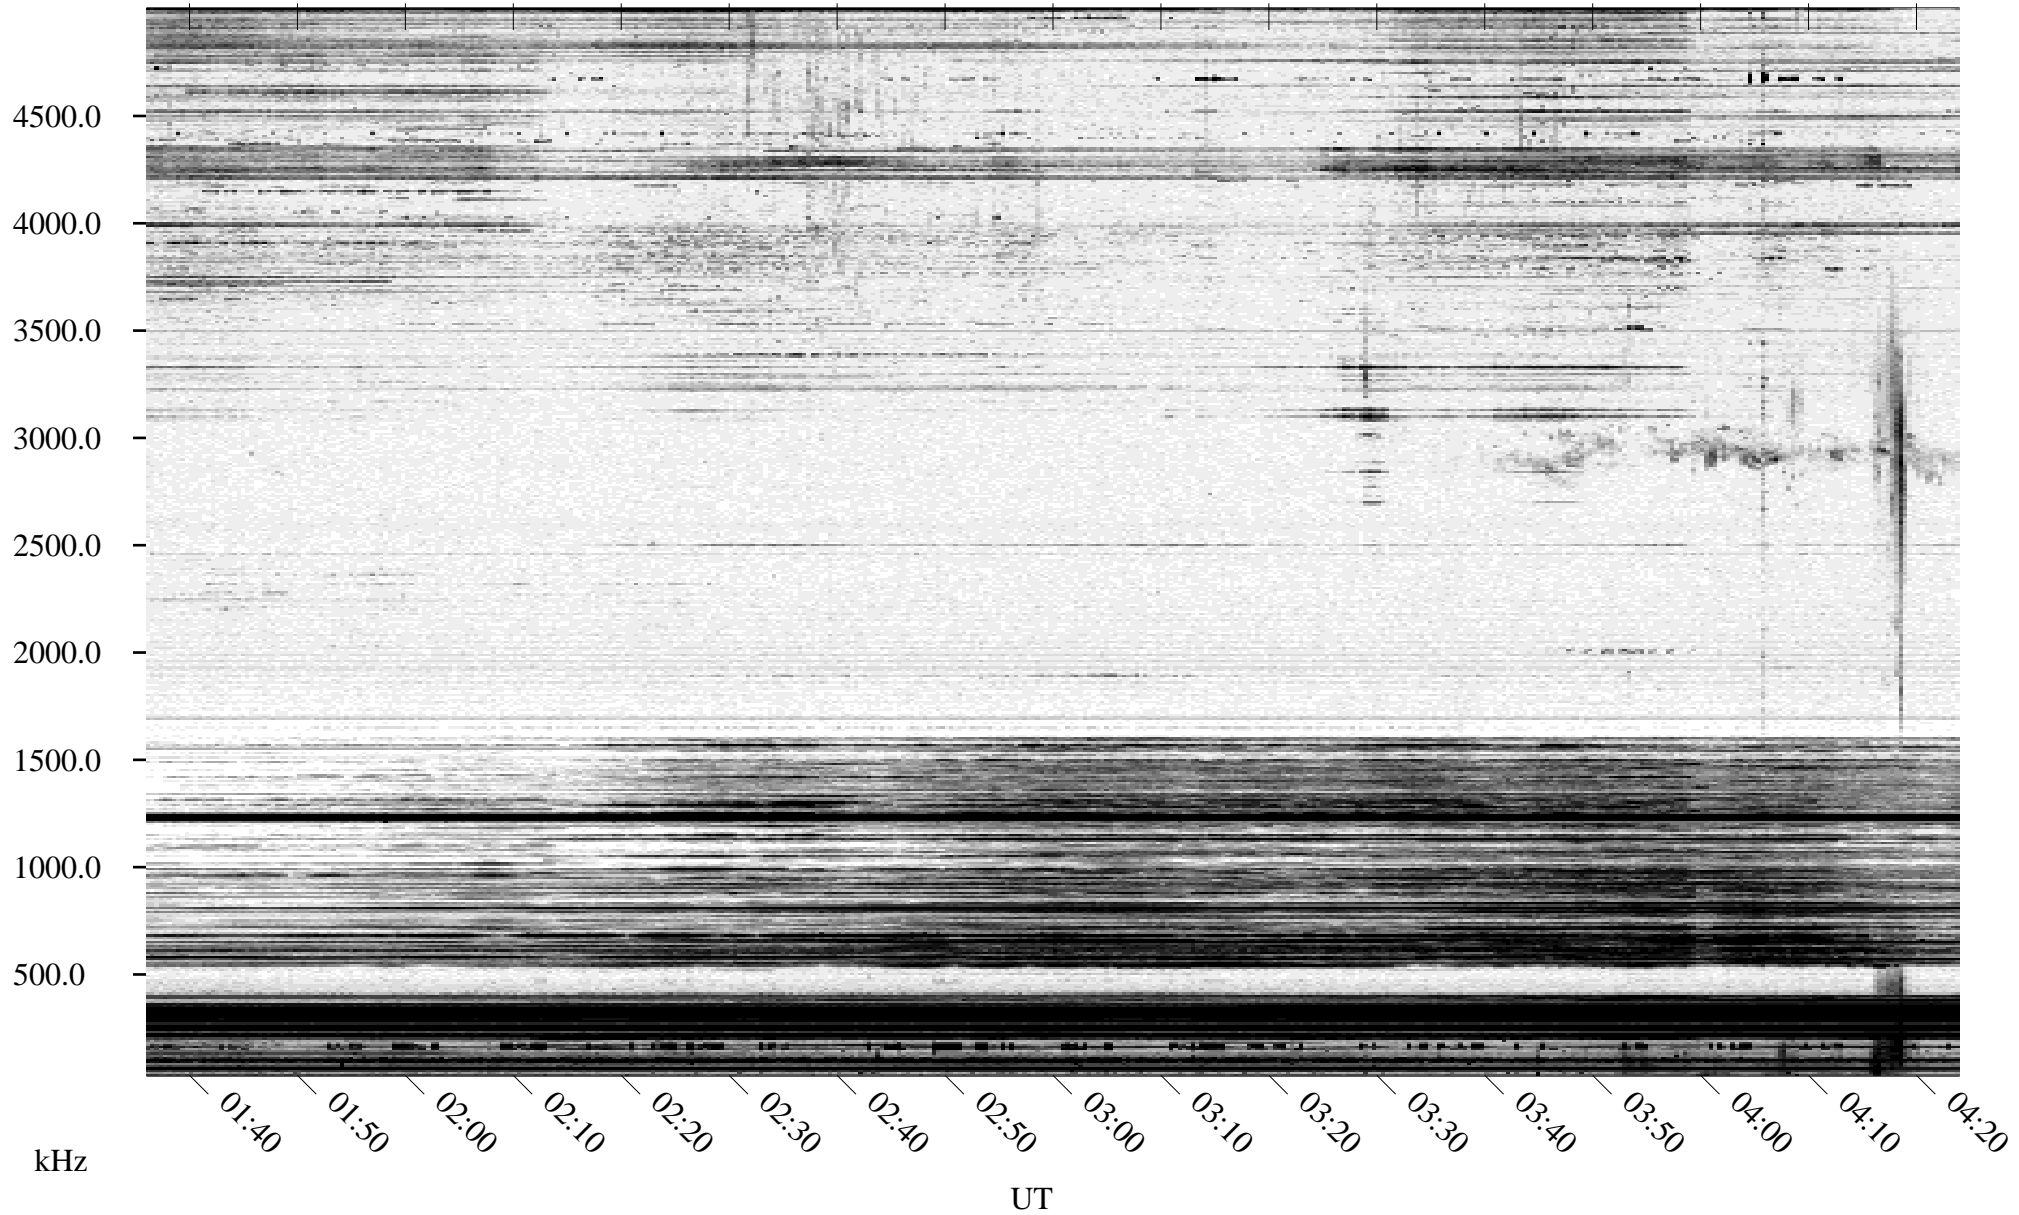

04/12/1995 Churchill, MT

Linear Scale Black = 161 White = 15

ch95102l.r00m max_12

Page 1

04/12/1995 Churchill, MT

Linear Scale Black = 161 White = 15

ch95102l.r00m max_12

Page 2

04/13/1995 Churchill, MT

Linear Scale Black = 161 White = 15

ch95102l.r00m max_12

Page 3

04/13/1995 Churchill, MT

Linear Scale Black = 161 White = 15

ch95102l.r00m max_12

Page 4

04/13/1995 Churchill, MT

Linear Scale Black = 161 White = 15

ch95102l.r00m max_12

Page 5

04/13/1995 Churchill, MT

Linear Scale Black = 161 White = 15

ch95102l.r00m max_12

Page 6

04/13/1995 Churchill, MT

Linear Scale Black = 161 White = 15

ch95102l.r00m max_12

Page 7

04/13/1995 Churchill, MT

Linear Scale Black = 161 White = 15

ch95102l.r00m max_12