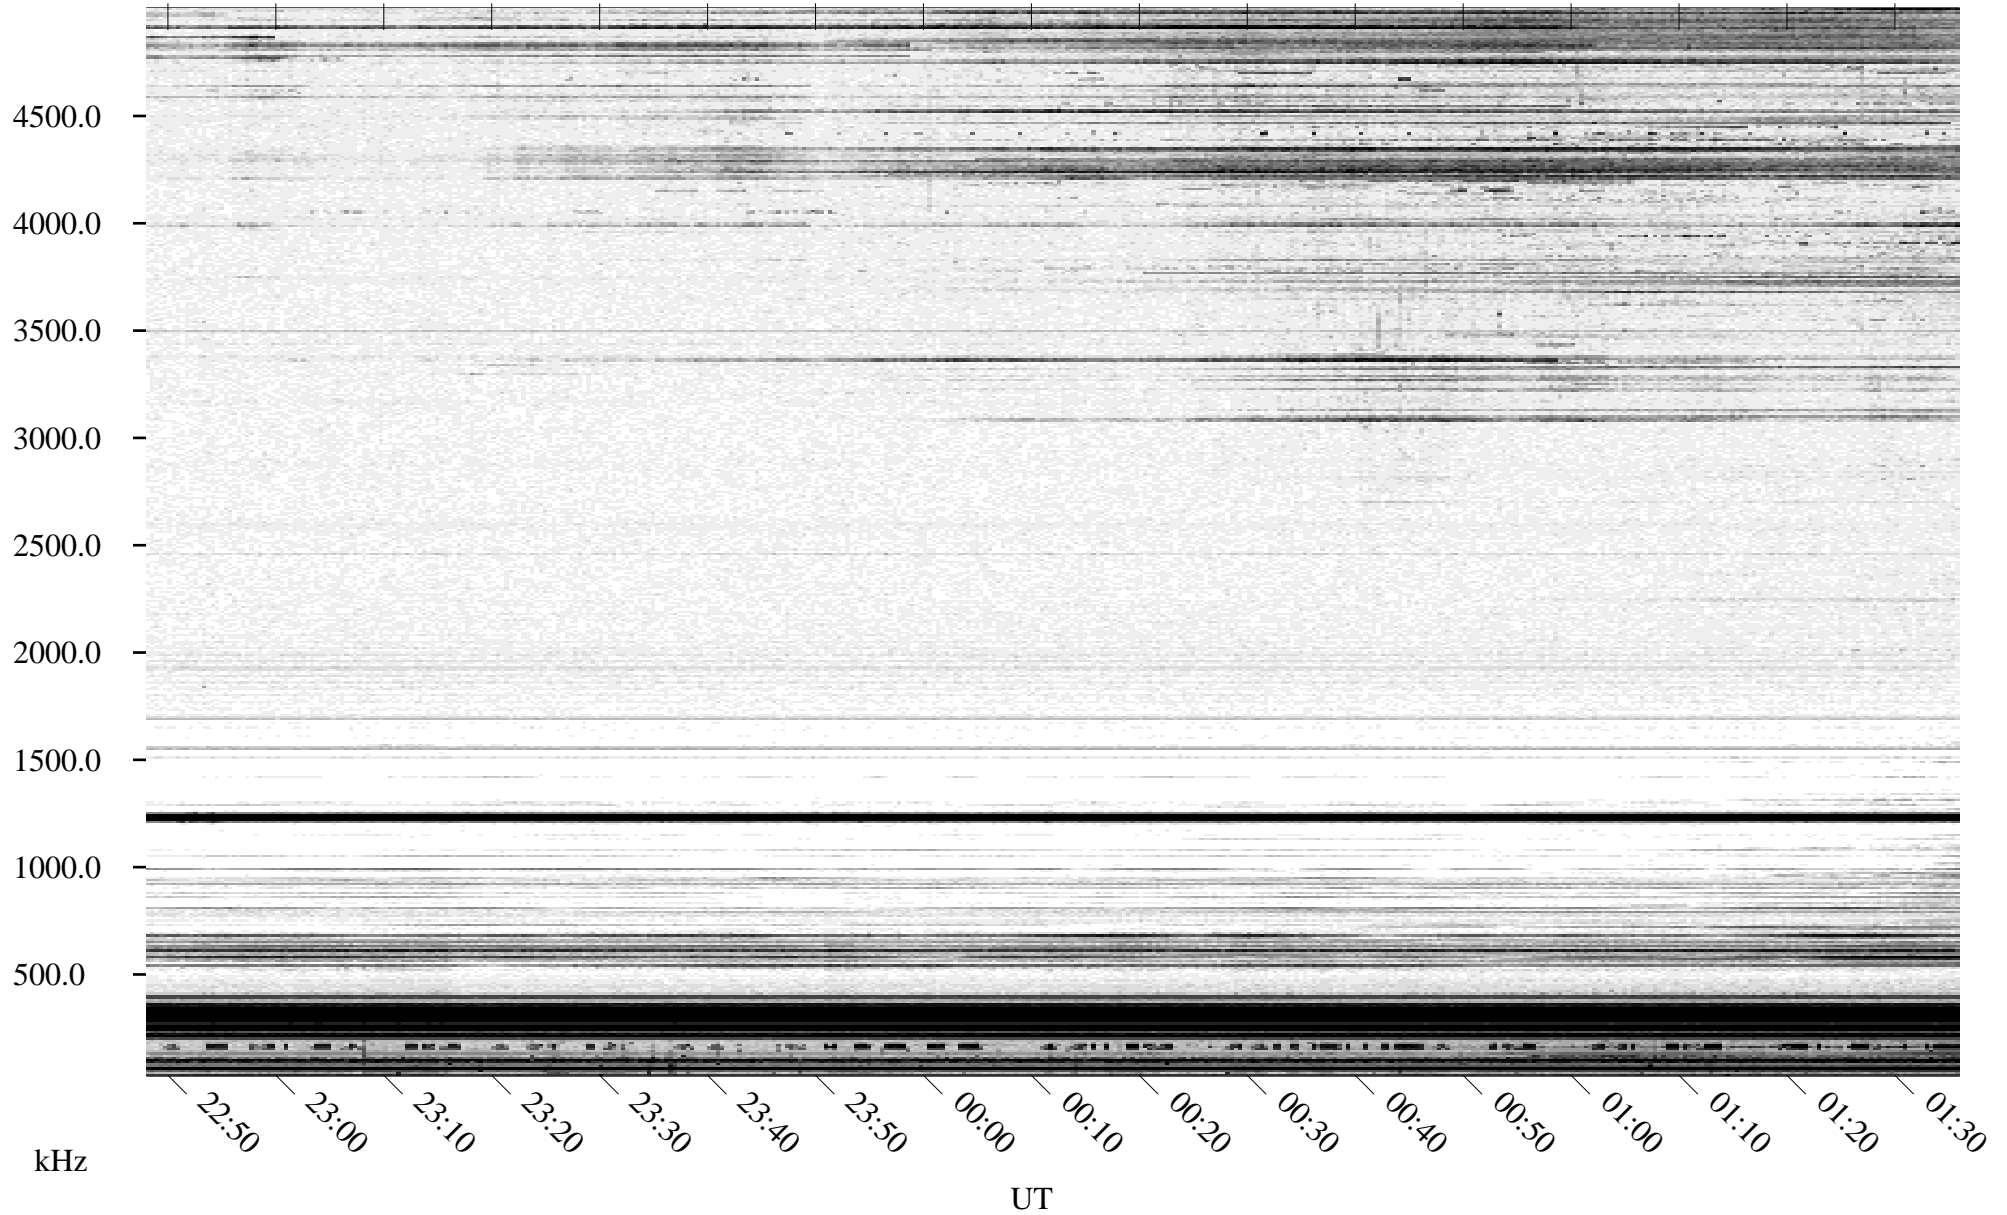

04/12/1995 Churchill, MT

Linear Scale Black = 161 White = 15

ch95102l.r00m max_12

Page 1

04/12/1995 Churchill, MT

Linear Scale Black = 161 White = 15

ch95102l.r00m max_12

Page 2

04/13/1995 Churchill, MT

Linear Scale Black = 161 White = 15

ch95102l.r00m max_12

Page 3

04/13/1995 Churchill, MT

Linear Scale Black = 161 White = 15

ch95102l.r00m max_12

Page 4

04/13/1995 Churchill, MT

Linear Scale Black = 161 White = 15

ch95102l.r00m max_12

Page 5

04/13/1995 Churchill, MT

Linear Scale Black = 161 White = 15

ch95102l.r00m max_12

Page 6

04/13/1995 Churchill, MT

Linear Scale Black = 161 White = 15

ch95102l.r00m max_12

Page 7

04/13/1995 Churchill, MT

Linear Scale Black = 161 White = 15

ch95102l.r00m max_12