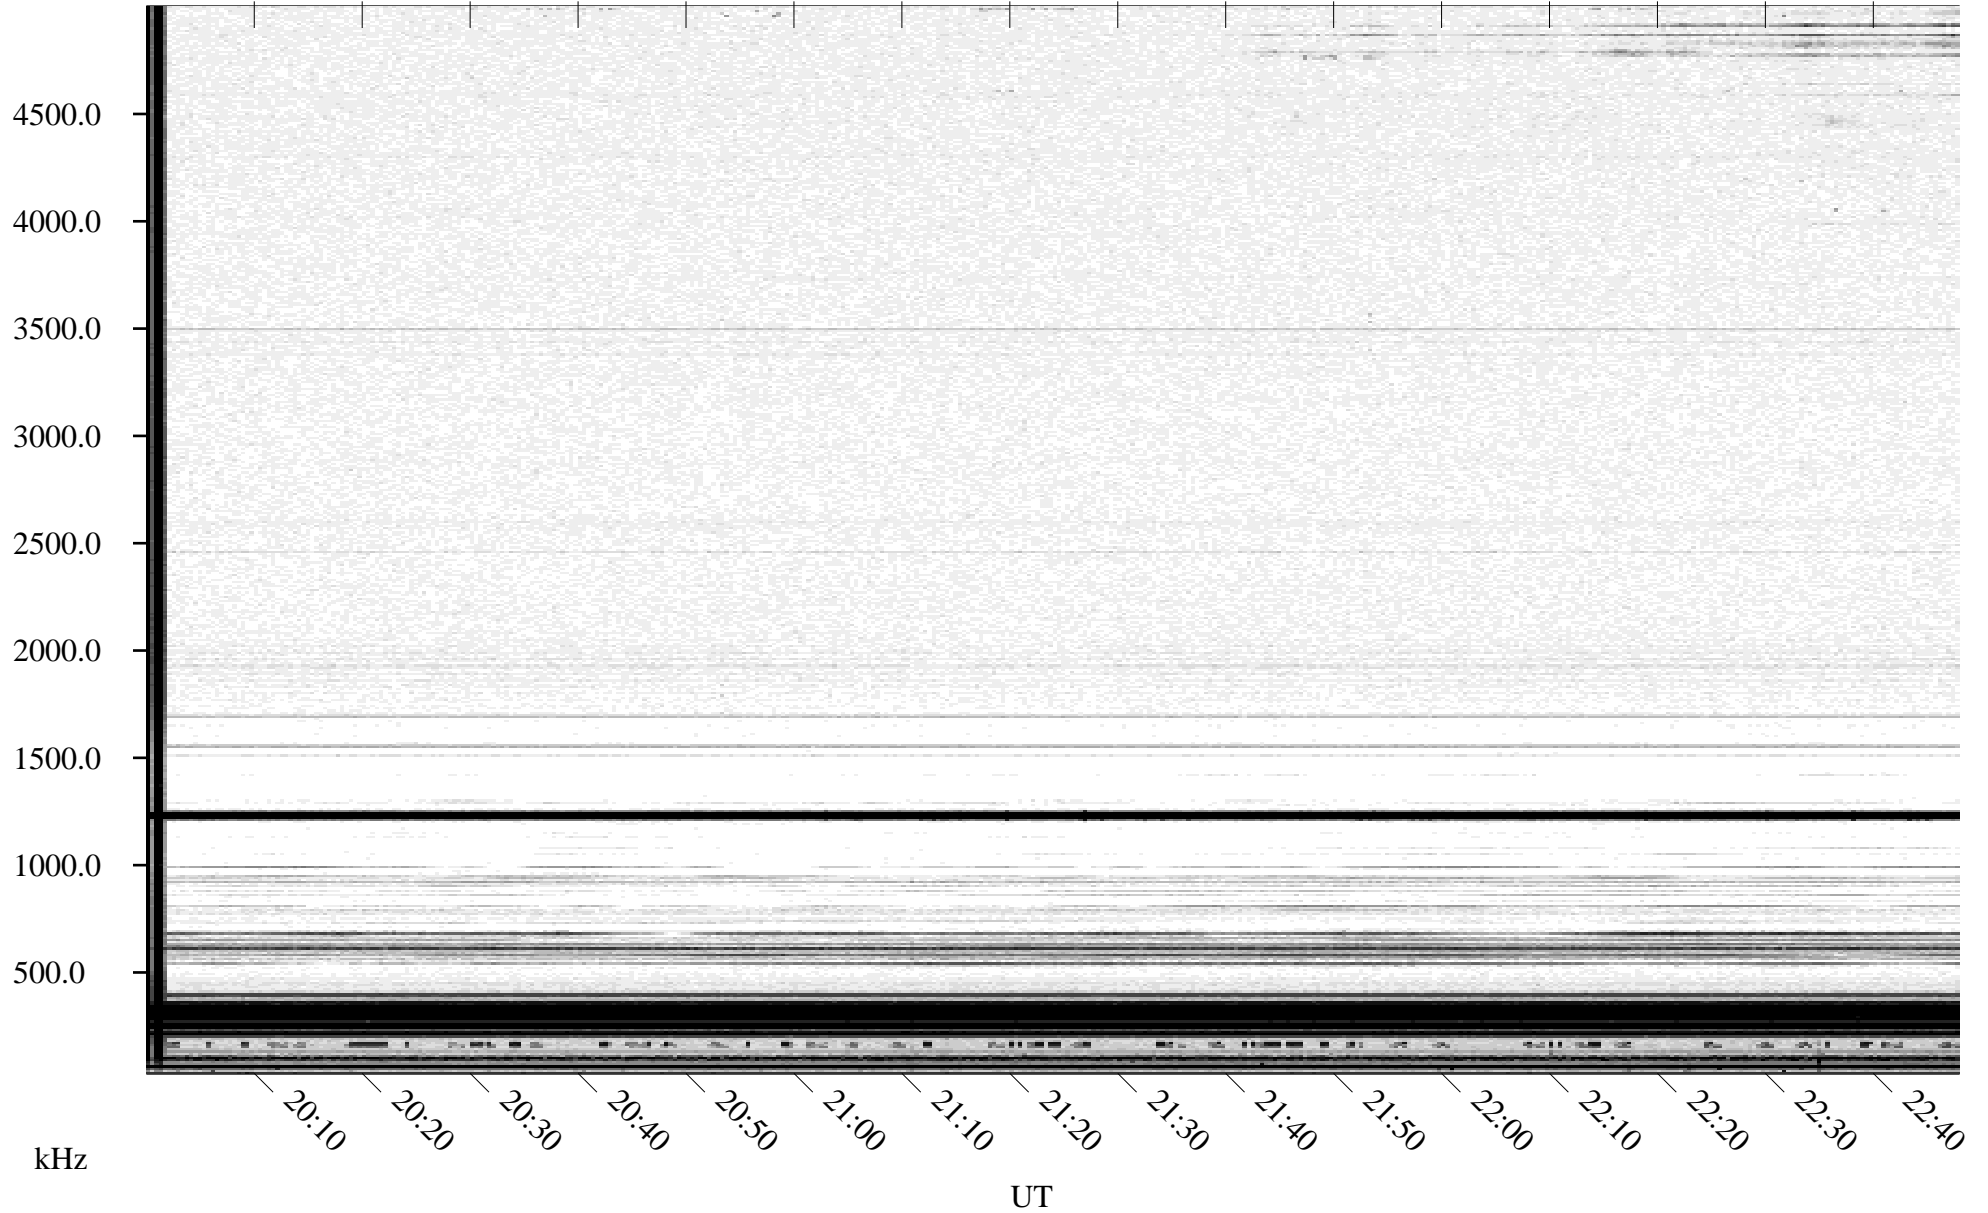

04/12/1995 Churchill, MT

Linear Scale Black = 161 White = 15

ch95102l.r00m max_12

Page 1

04/12/1995 Churchill, MT

Linear Scale Black = 161 White = 15

ch95102l.r00m max_12

Page 2

04/13/1995 Churchill, MT

Linear Scale Black = 161 White = 15

ch95102l.r00m max_12

Page 3

04/13/1995 Churchill, MT

Linear Scale Black = 161 White = 15

ch95102l.r00m max_12

Page 4

04/13/1995 Churchill, MT

Linear Scale Black = 161 White = 15

ch95102l.r00m max_12

Page 5

04/13/1995 Churchill, MT

Linear Scale Black = 161 White = 15

ch95102l.r00m max_12

Page 6

04/13/1995 Churchill, MT

Linear Scale Black = 161 White = 15

ch95102l.r00m max_12

Page 7

04/13/1995 Churchill, MT

Linear Scale Black = 161 White = 15

ch95102l.r00m max_12