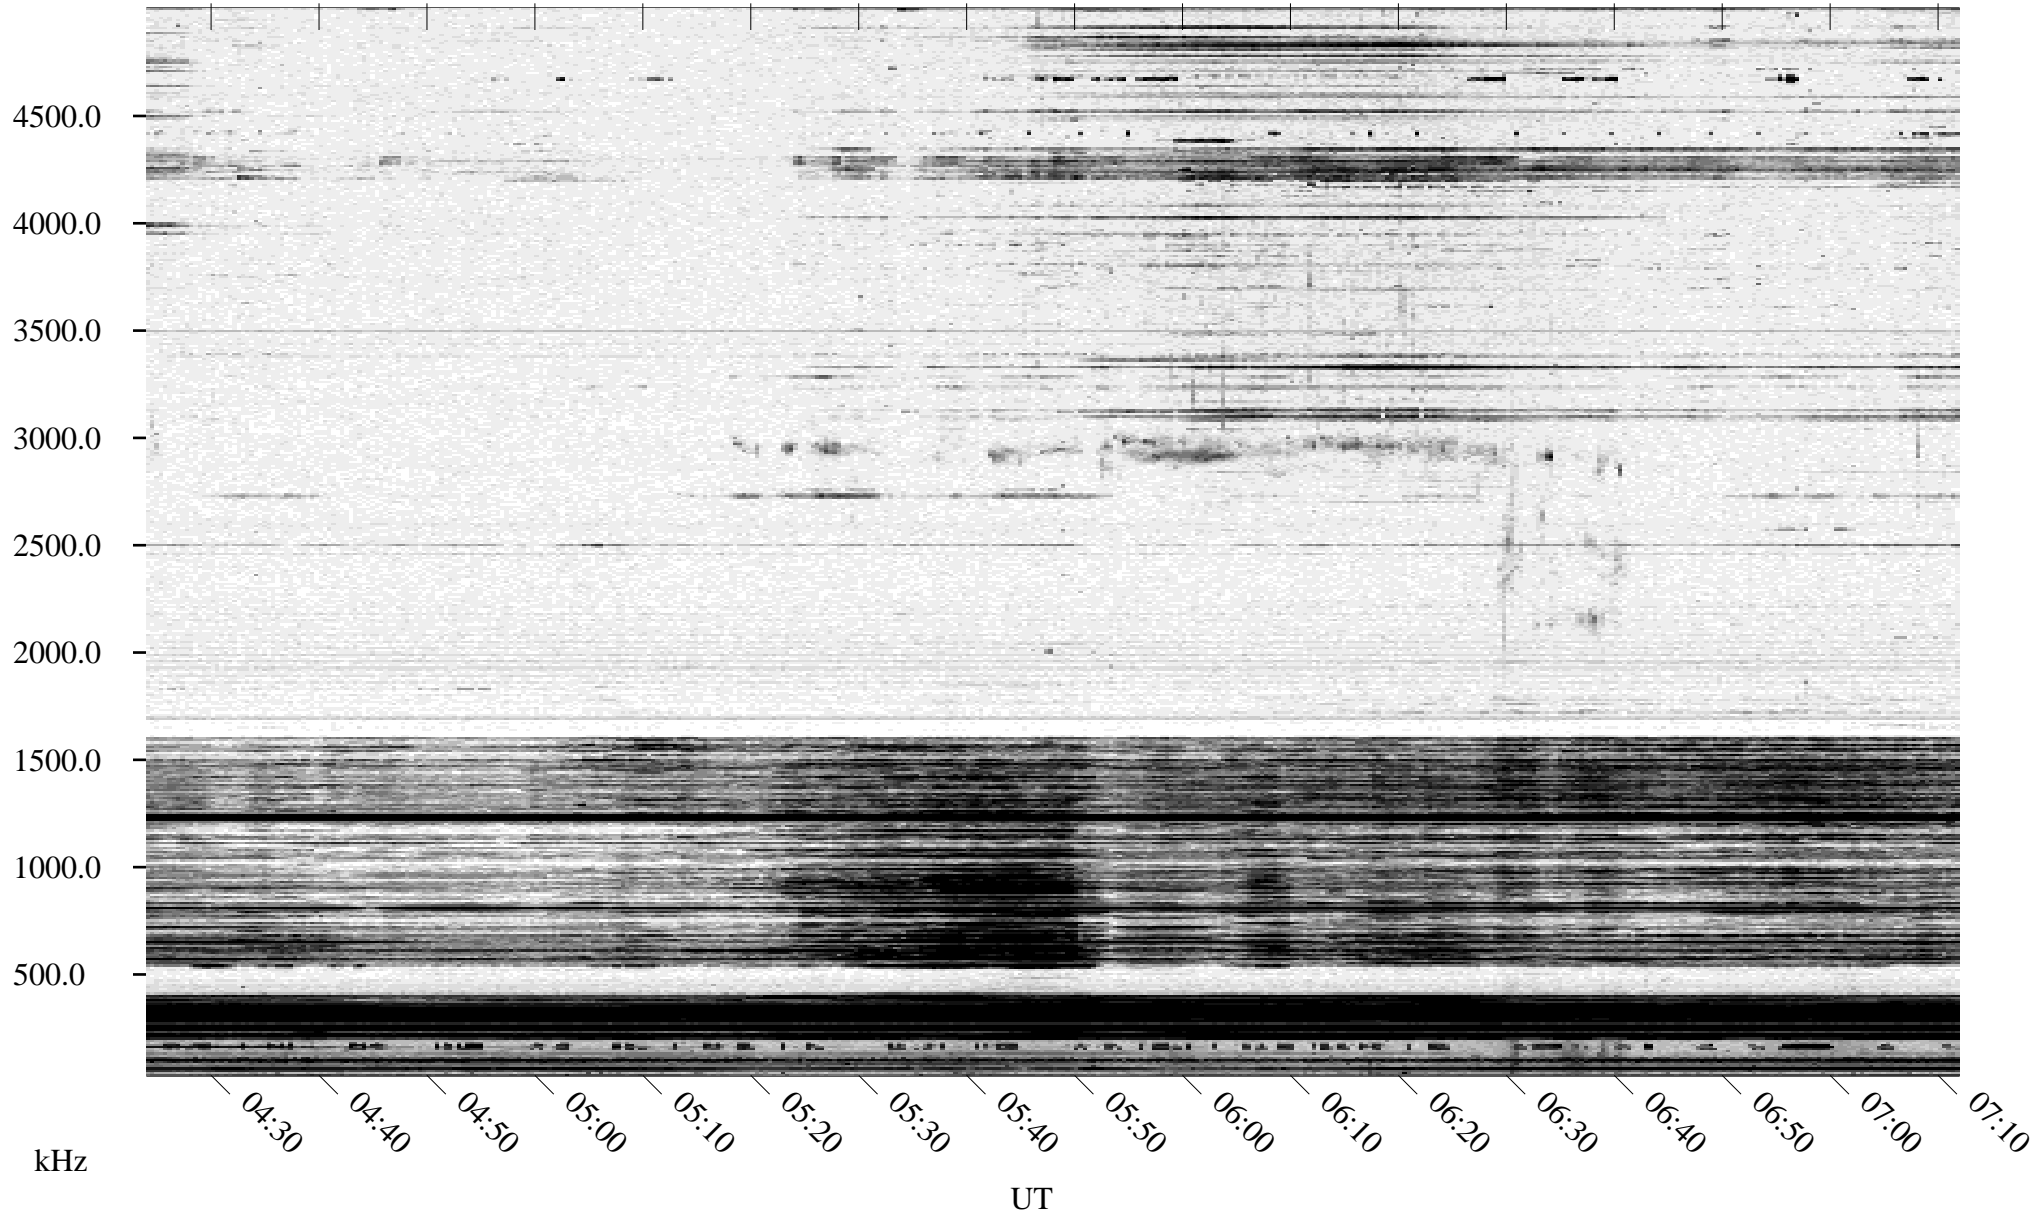

04/12/1995 Churchill, MT

Linear Scale Black = 161 White = 15

ch95102l.r00m max_12

Page 1

04/12/1995 Churchill, MT

Linear Scale Black = 161 White = 15

ch95102l.r00m max_12

Page 2

04/13/1995 Churchill, MT

Linear Scale Black = 161 White = 15

ch95102l.r00m max_12

Page 3

04/13/1995 Churchill, MT

Linear Scale Black = 161 White = 15

ch95102l.r00m max_12

Page 4

04/13/1995 Churchill, MT

Linear Scale Black = 161 White = 15

ch95102l.r00m max_12

Page 5

04/13/1995 Churchill, MT

Linear Scale Black = 161 White = 15

ch95102l.r00m max_12

Page 6

04/13/1995 Churchill, MT

Linear Scale Black = 161 White = 15

ch95102l.r00m max_12

Page 7

04/13/1995 Churchill, MT

Linear Scale Black = 161 White = 15

ch95102l.r00m max_12