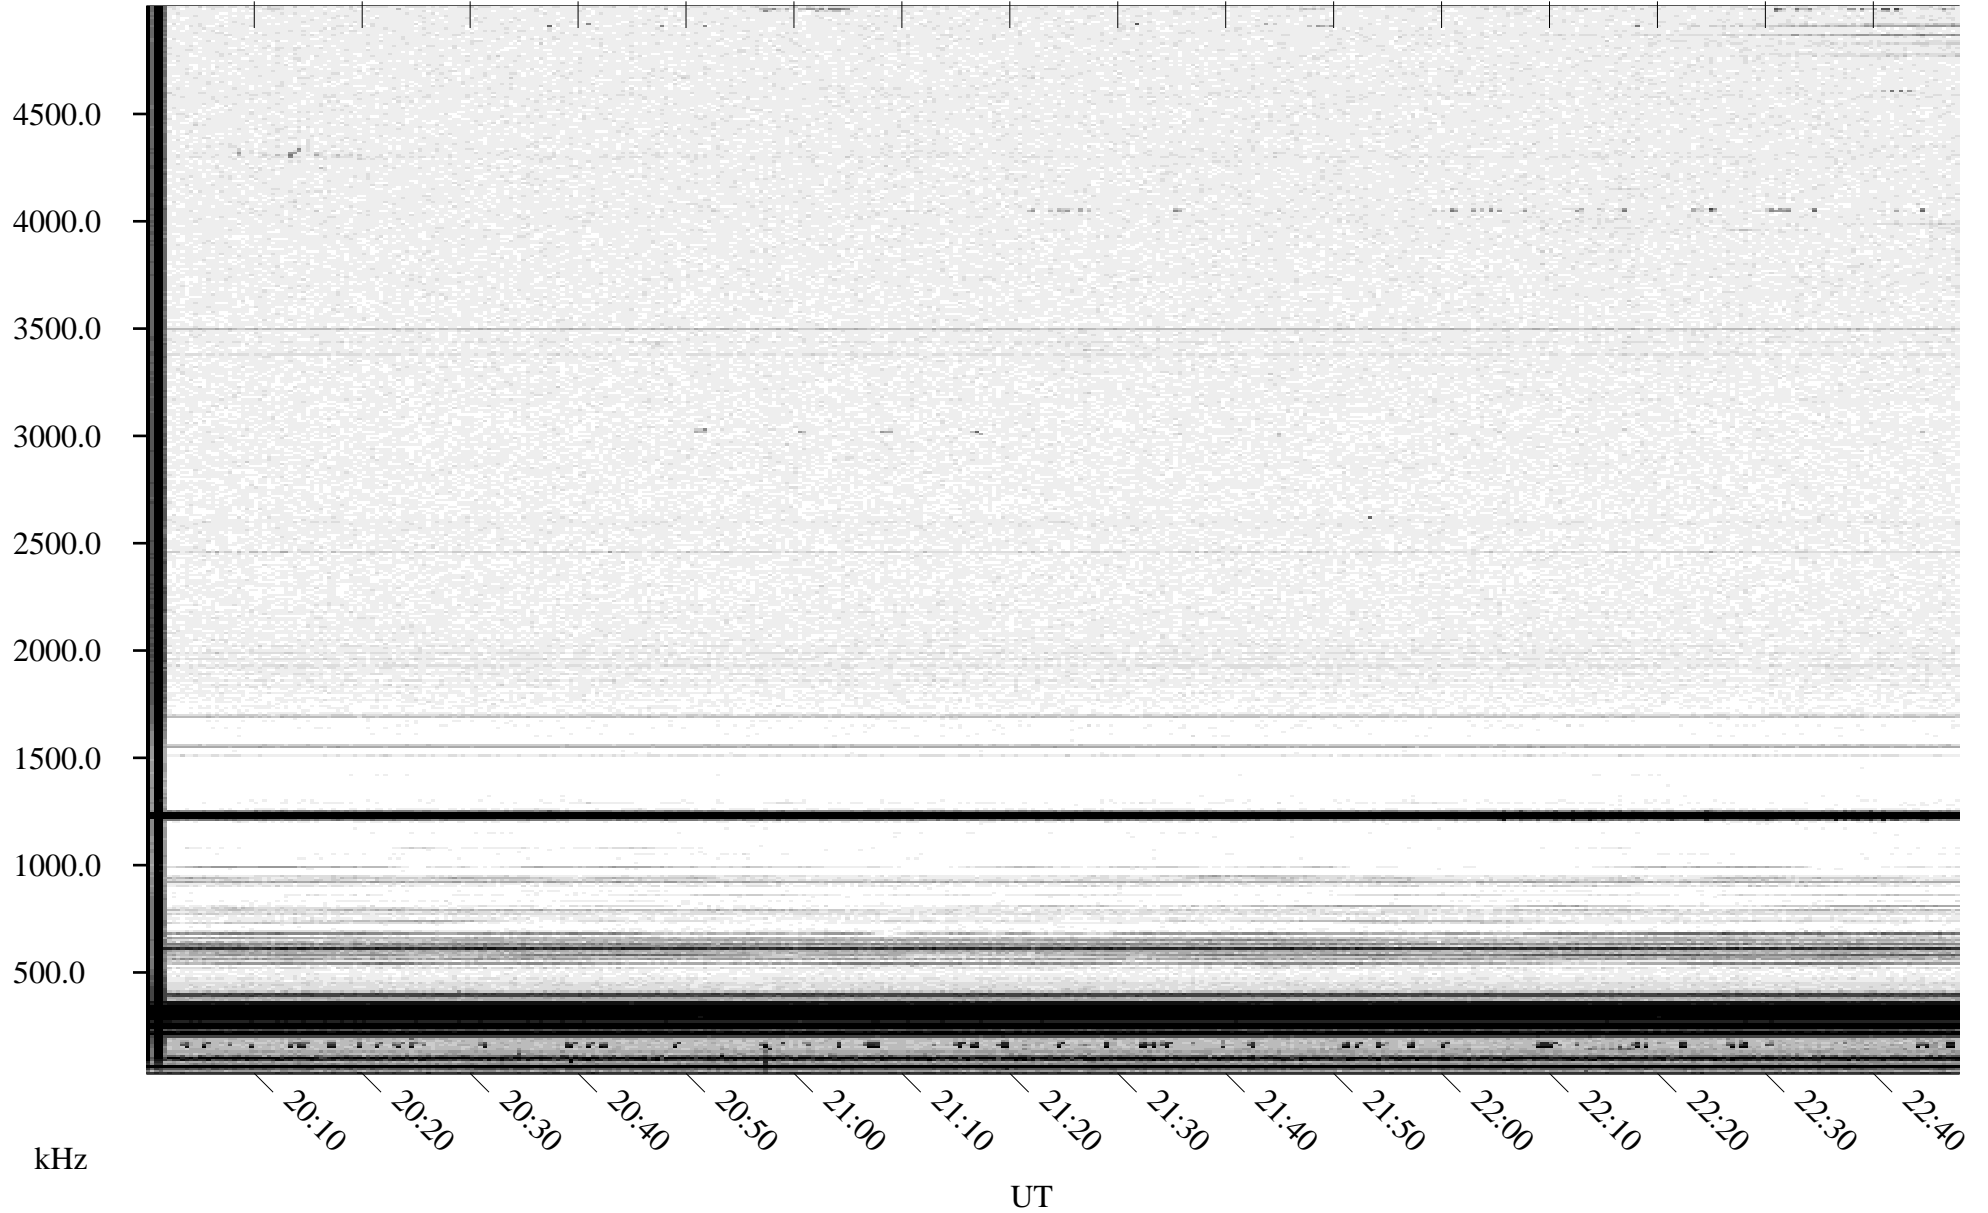

04/15/1995 Churchill, MT

Linear Scale Black = 161 White = 15

ch95105l.r00m max_12

Page 1

04/15/1995 Churchill, MT

Linear Scale Black = 161 White = 15

ch95105l.r00m max_12

04/16/1995 Churchill, MT

Linear Scale Black = 161 White = 15

ch95105l.r00m max_12

Page 3

04/16/1995 Churchill, MT

Linear Scale Black = 161 White = 15

ch951051.r00m max_12

Page 4

04/16/1995 Churchill, MT

Linear Scale Black = 161 White = 15

ch951051.r00m max_12

Page 5

04/16/1995 Churchill, MT

Linear Scale Black = 161 White = 15

ch95105l.r00m max_12

04/16/1995 Churchill, MT

Linear Scale Black = 161 White = 15

ch951051.r00m max_12

Page 7

04/16/1995 Churchill, MT

Linear Scale Black = 161 White = 15

ch951051.r00m max_12