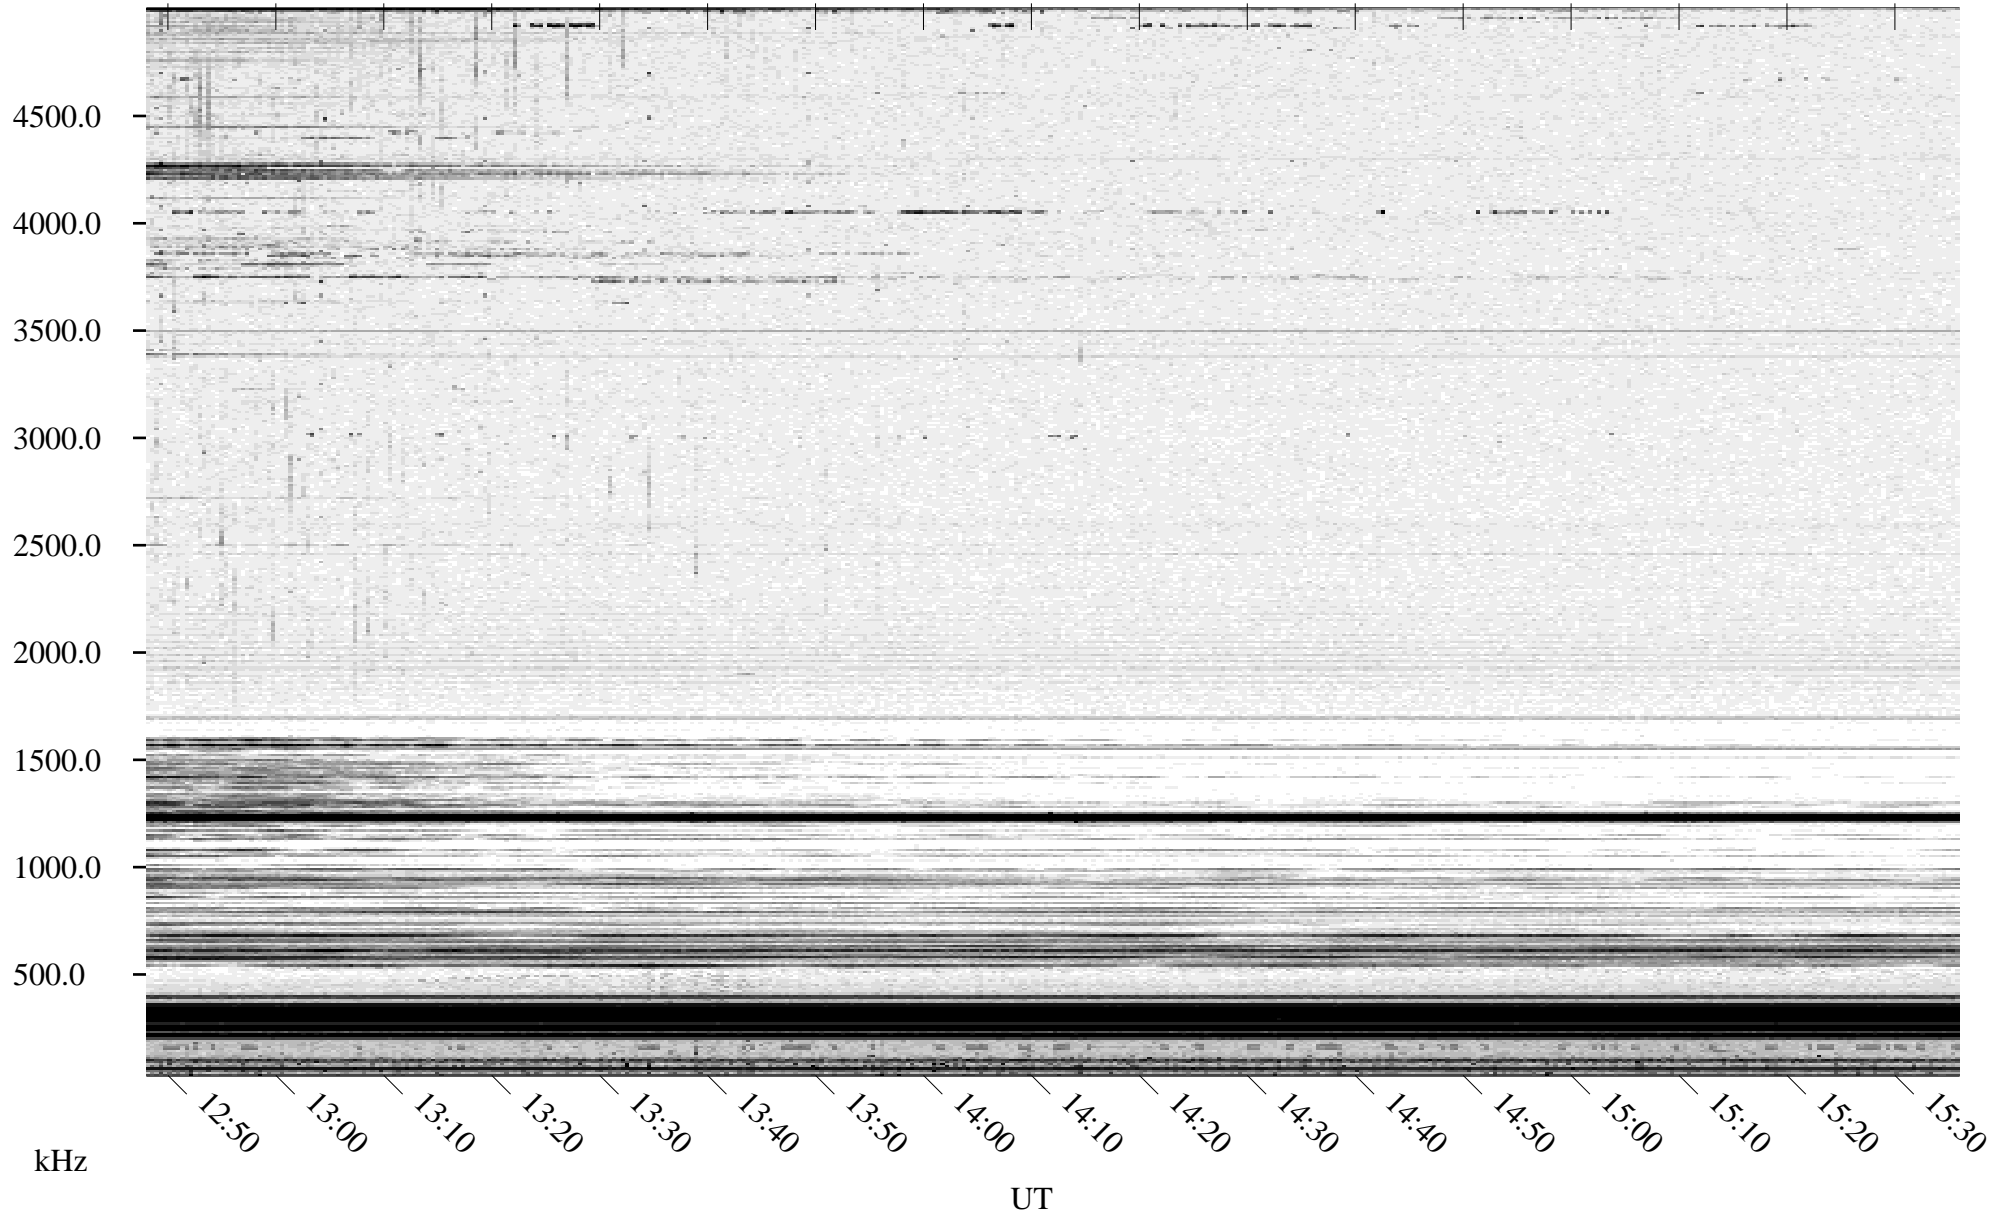

04/15/1995 Churchill, MT

Linear Scale Black = 161 White = 15

ch95105l.r00m max_12

Page 1

04/15/1995 Churchill, MT

Linear Scale Black = 161 White = 15

ch95105l.r00m max_12

04/16/1995 Churchill, MT

Linear Scale Black = 161 White = 15

ch95105l.r00m max_12

Page 3

04/16/1995 Churchill, MT

Linear Scale Black = 161 White = 15

ch951051.r00m max_12

Page 4

04/16/1995 Churchill, MT

Linear Scale Black = 161 White = 15

ch951051.r00m max_12

Page 5

04/16/1995 Churchill, MT

Linear Scale Black = 161 White = 15

ch95105l.r00m max_12

04/16/1995 Churchill, MT

Linear Scale Black = 161 White = 15

ch951051.r00m max_12

Page 7

04/16/1995 Churchill, MT

Linear Scale Black = 161 White = 15

ch951051.r00m max_12