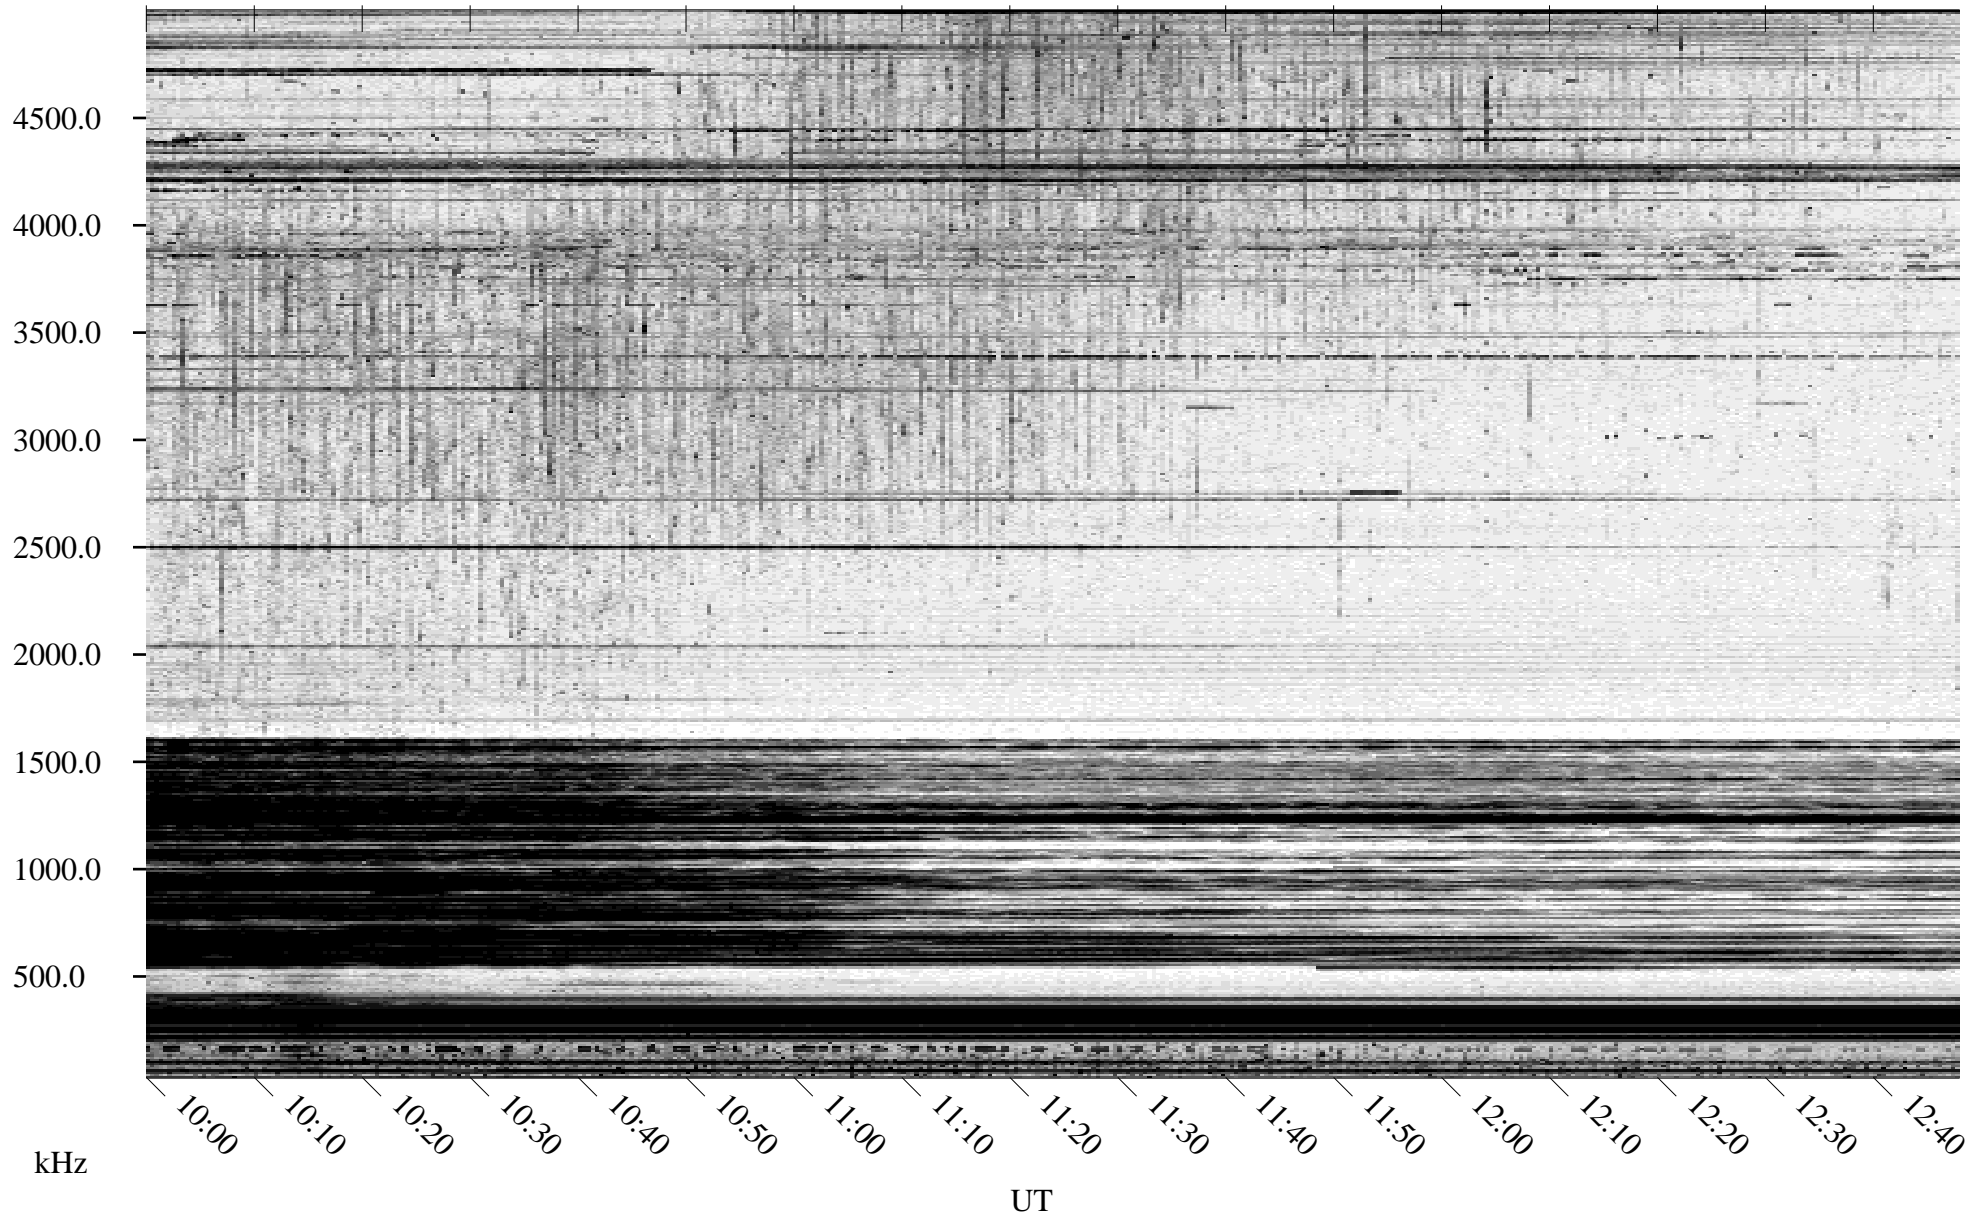

04/15/1995 Churchill, MT

Linear Scale Black = 161 White = 15

ch95105l.r00m max_12

Page 1

04/15/1995 Churchill, MT

Linear Scale Black = 161 White = 15

ch95105l.r00m max_12

04/16/1995 Churchill, MT

Linear Scale Black = 161 White = 15

ch95105l.r00m max_12

Page 3

04/16/1995 Churchill, MT

Linear Scale Black = 161 White = 15

ch951051.r00m max_12

Page 4

04/16/1995 Churchill, MT

Linear Scale Black = 161 White = 15

ch951051.r00m max_12

Page 5

04/16/1995 Churchill, MT

Linear Scale Black = 161 White = 15

ch95105l.r00m max_12

04/16/1995 Churchill, MT

Linear Scale Black = 161 White = 15

ch951051.r00m max_12

Page 7

04/16/1995 Churchill, MT

Linear Scale Black = 161 White = 15

ch951051.r00m max_12