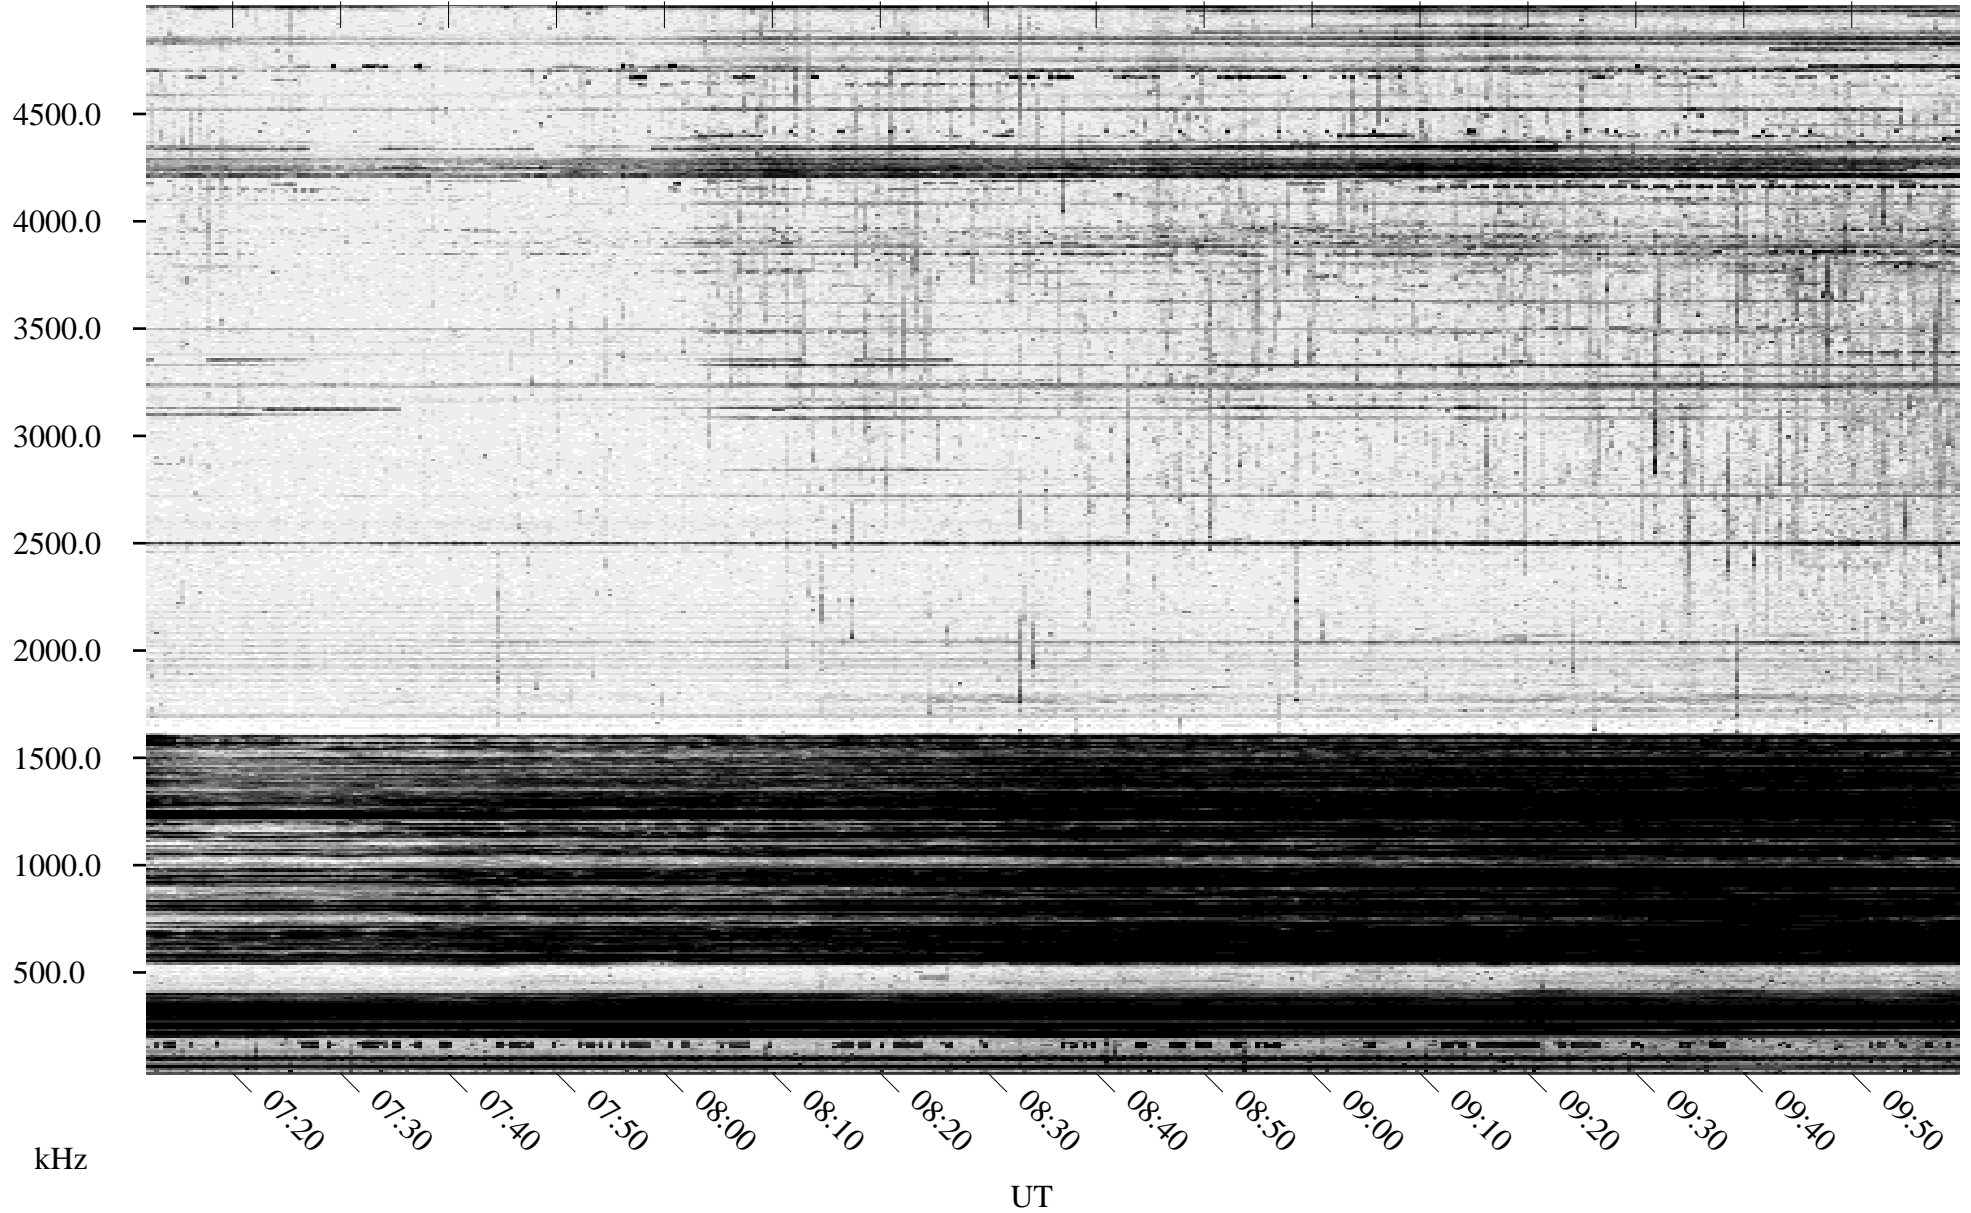

04/15/1995 Churchill, MT

Linear Scale Black = 161 White = 15

ch95105l.r00m max_12

Page 1

04/15/1995 Churchill, MT

Linear Scale Black = 161 White = 15

ch95105l.r00m max_12

04/16/1995 Churchill, MT

Linear Scale Black = 161 White = 15

ch95105l.r00m max_12

Page 3

04/16/1995 Churchill, MT

Linear Scale Black = 161 White = 15

ch951051.r00m max_12

Page 4

04/16/1995 Churchill, MT

Linear Scale Black = 161 White = 15

ch951051.r00m max_12

Page 5

04/16/1995 Churchill, MT

Linear Scale Black = 161 White = 15

ch95105l.r00m max_12

04/16/1995 Churchill, MT

Linear Scale Black = 161 White = 15

ch951051.r00m max_12

Page 7

04/16/1995 Churchill, MT

Linear Scale Black = 161 White = 15

ch951051.r00m max_12