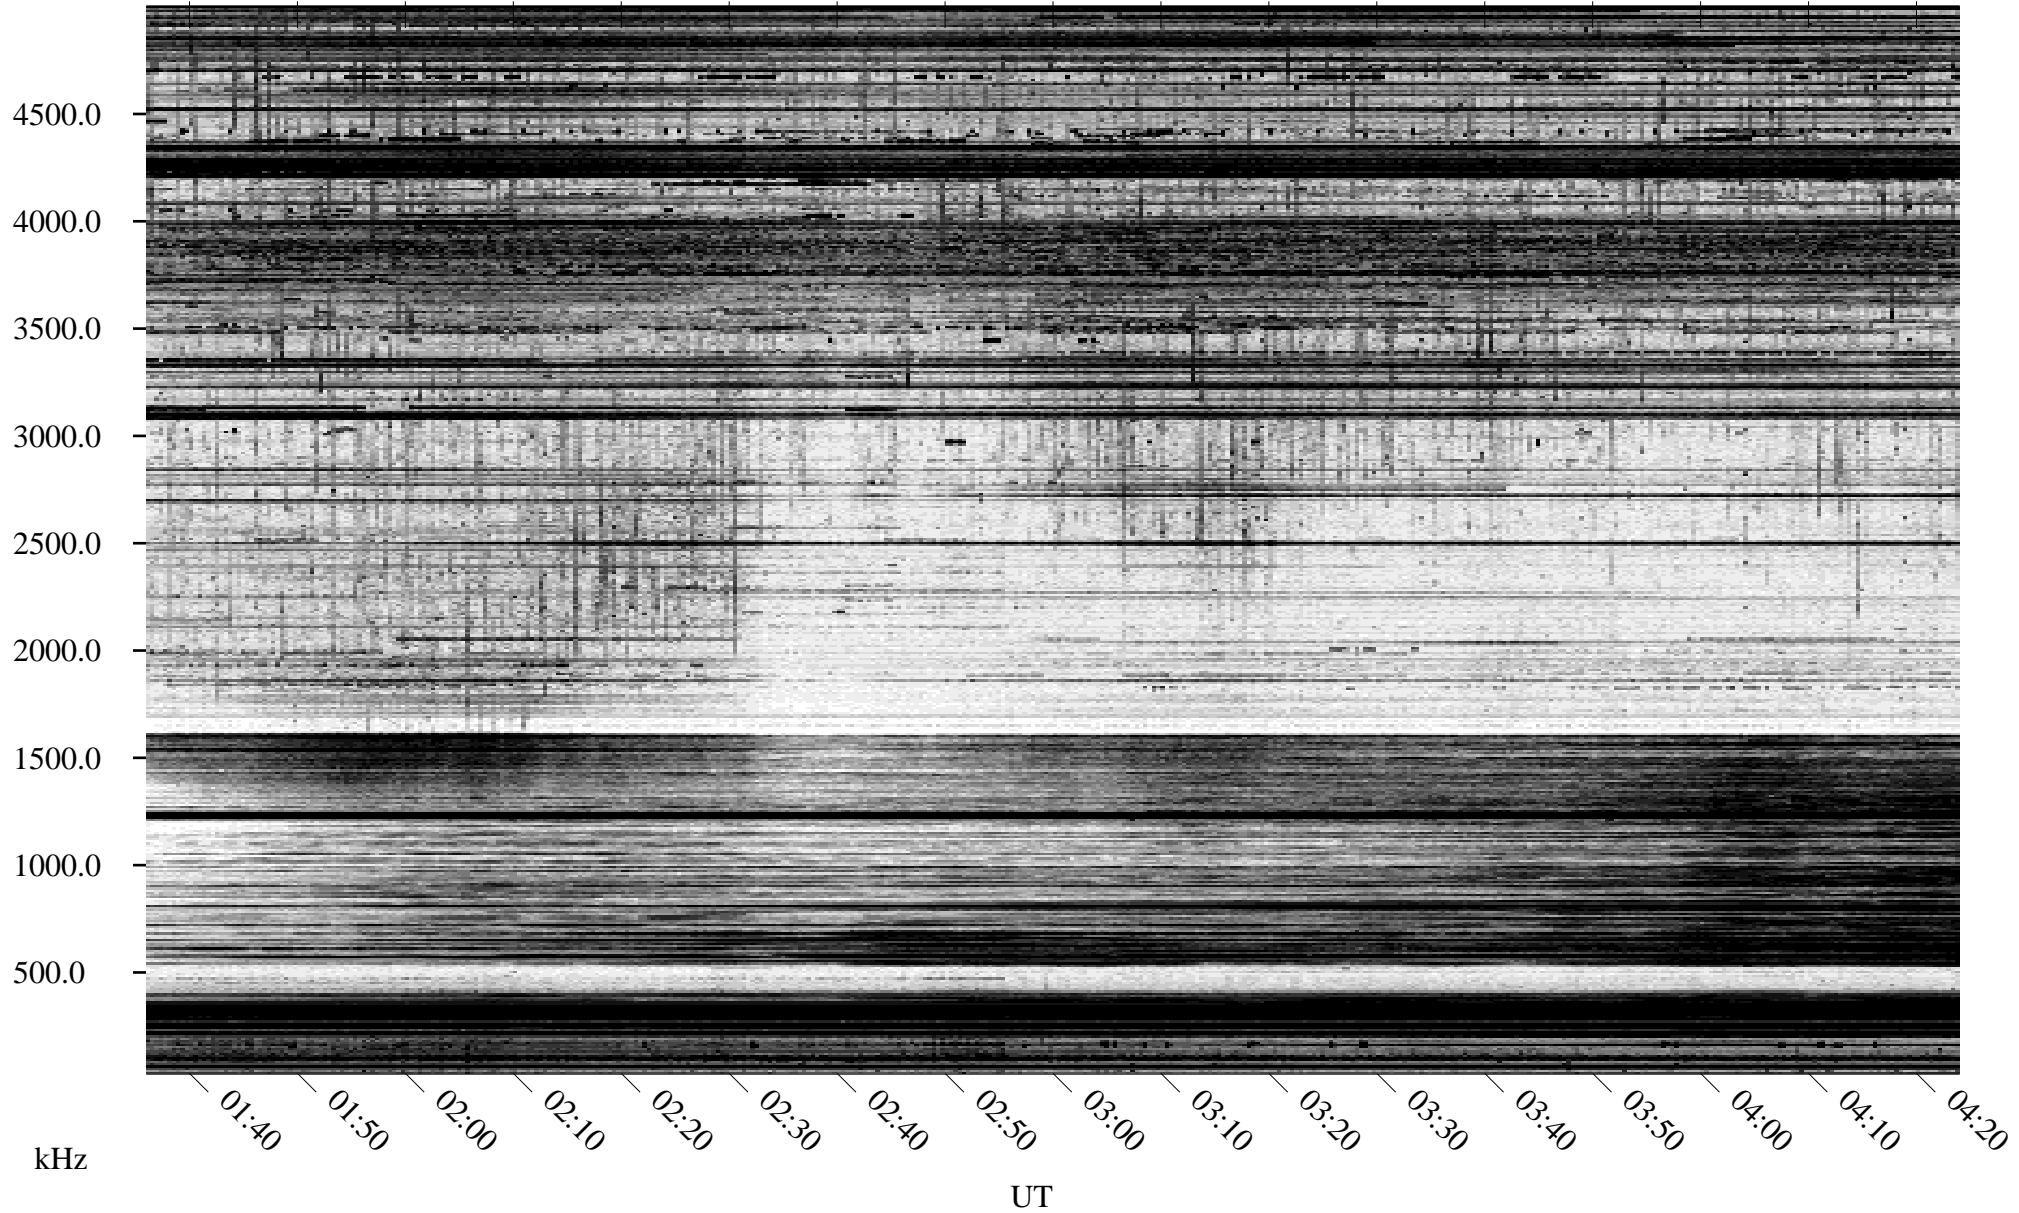

04/15/1995 Churchill, MT

Linear Scale Black = 161 White = 15

ch95105l.r00m max_12

Page 1

04/15/1995 Churchill, MT

Linear Scale Black = 161 White = 15

ch95105l.r00m max_12

04/16/1995 Churchill, MT

Linear Scale Black = 161 White = 15

ch95105l.r00m max_12

Page 3

04/16/1995 Churchill, MT

Linear Scale Black = 161 White = 15

ch951051.r00m max_12

Page 4

04/16/1995 Churchill, MT

Linear Scale Black = 161 White = 15

ch951051.r00m max_12

Page 5

04/16/1995 Churchill, MT

Linear Scale Black = 161 White = 15

ch95105l.r00m max_12

04/16/1995 Churchill, MT

Linear Scale Black = 161 White = 15

ch951051.r00m max_12

Page 7

04/16/1995 Churchill, MT

Linear Scale Black = 161 White = 15

ch951051.r00m max_12