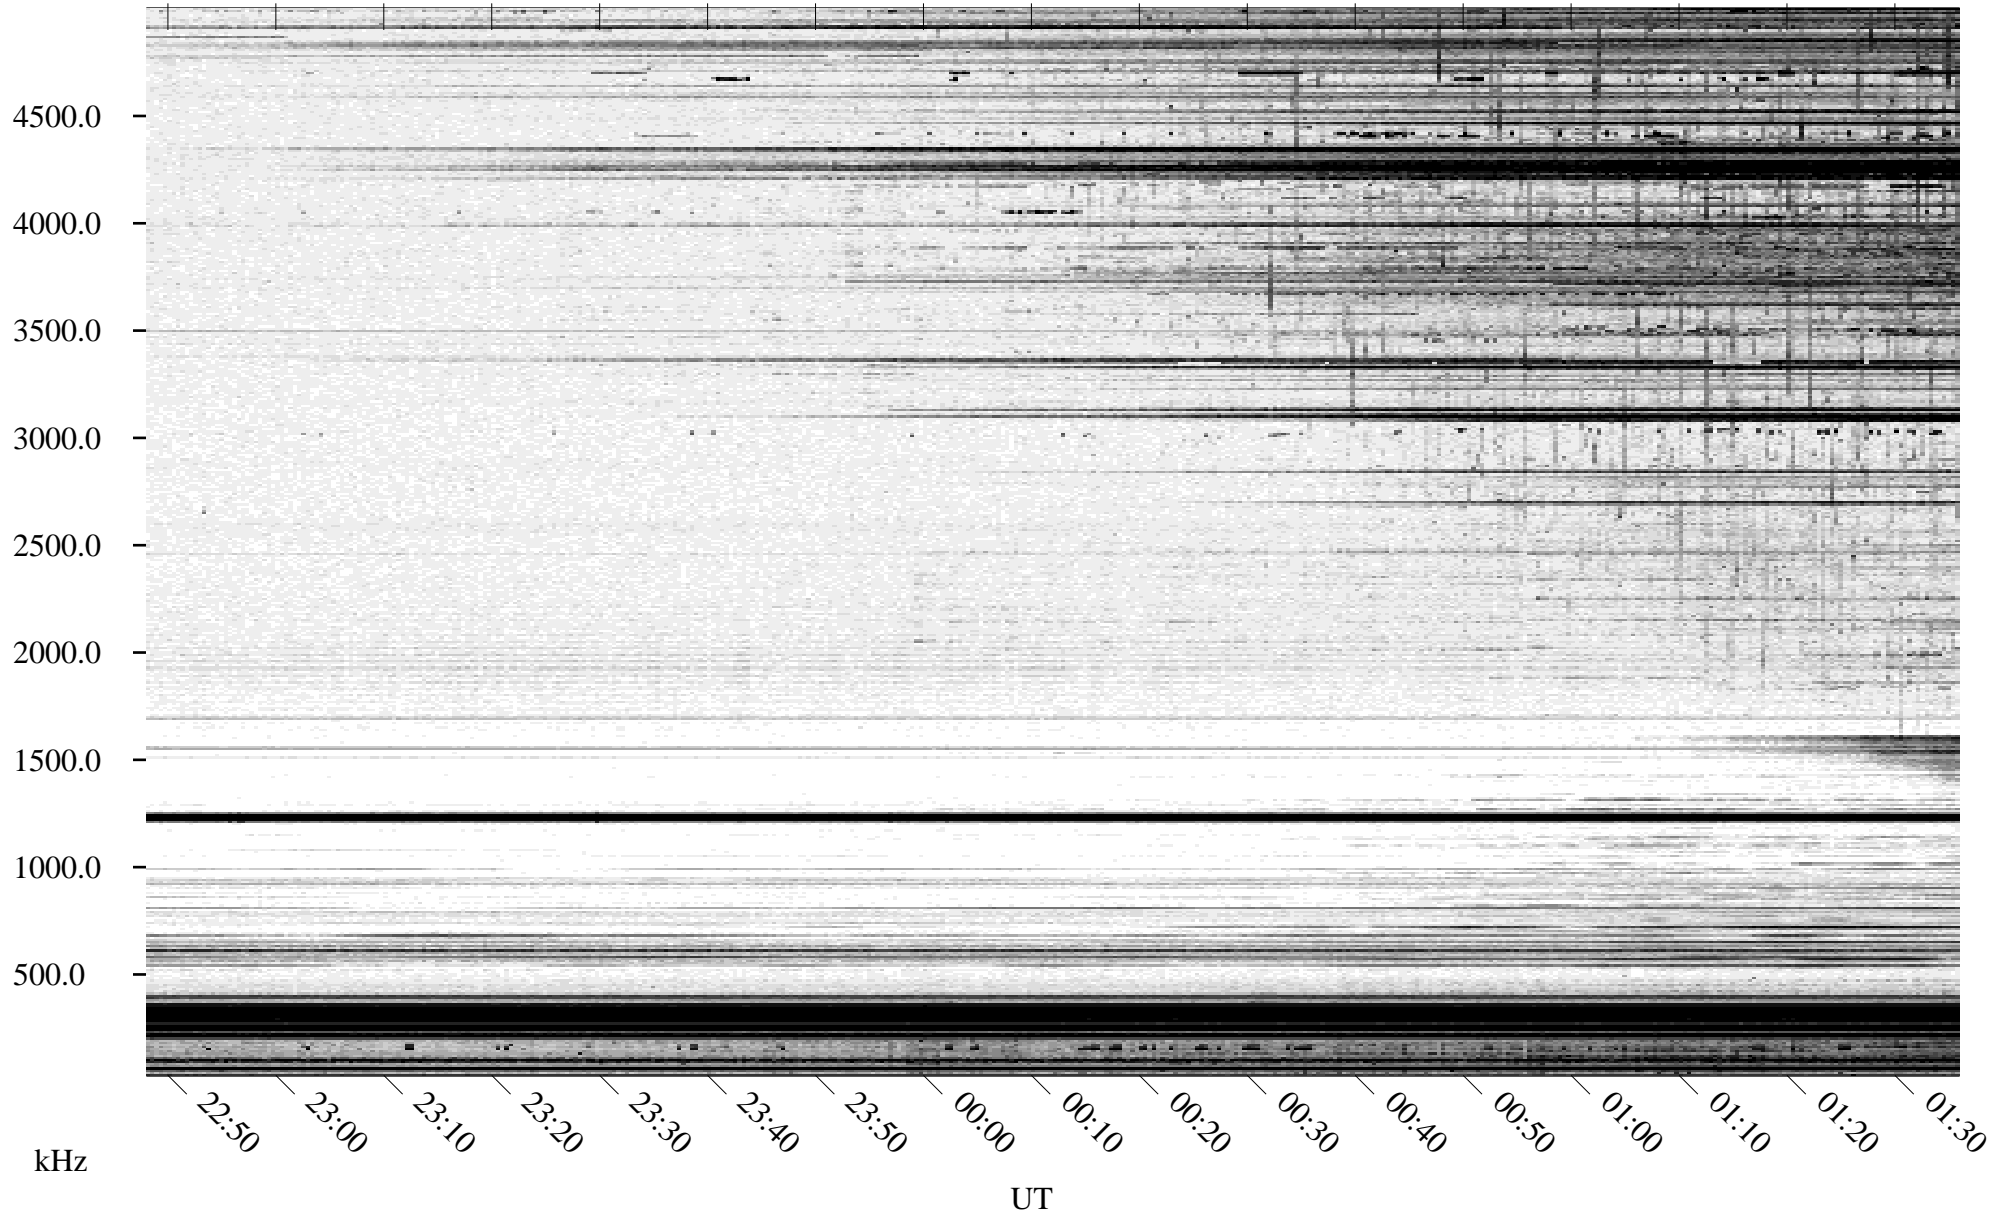

04/15/1995 Churchill, MT

Linear Scale Black = 161 White = 15

ch95105l.r00m max_12

Page 1

04/15/1995 Churchill, MT

Linear Scale Black = 161 White = 15

ch95105l.r00m max_12

04/16/1995 Churchill, MT

Linear Scale Black = 161 White = 15

ch95105l.r00m max_12

Page 3

04/16/1995 Churchill, MT

Linear Scale Black = 161 White = 15

ch951051.r00m max_12

Page 4

04/16/1995 Churchill, MT

Linear Scale Black = 161 White = 15

ch951051.r00m max_12

Page 5

04/16/1995 Churchill, MT

Linear Scale Black = 161 White = 15

ch95105l.r00m max_12

04/16/1995 Churchill, MT

Linear Scale Black = 161 White = 15

ch951051.r00m max_12

Page 7

04/16/1995 Churchill, MT

Linear Scale Black = 161 White = 15

ch951051.r00m max_12