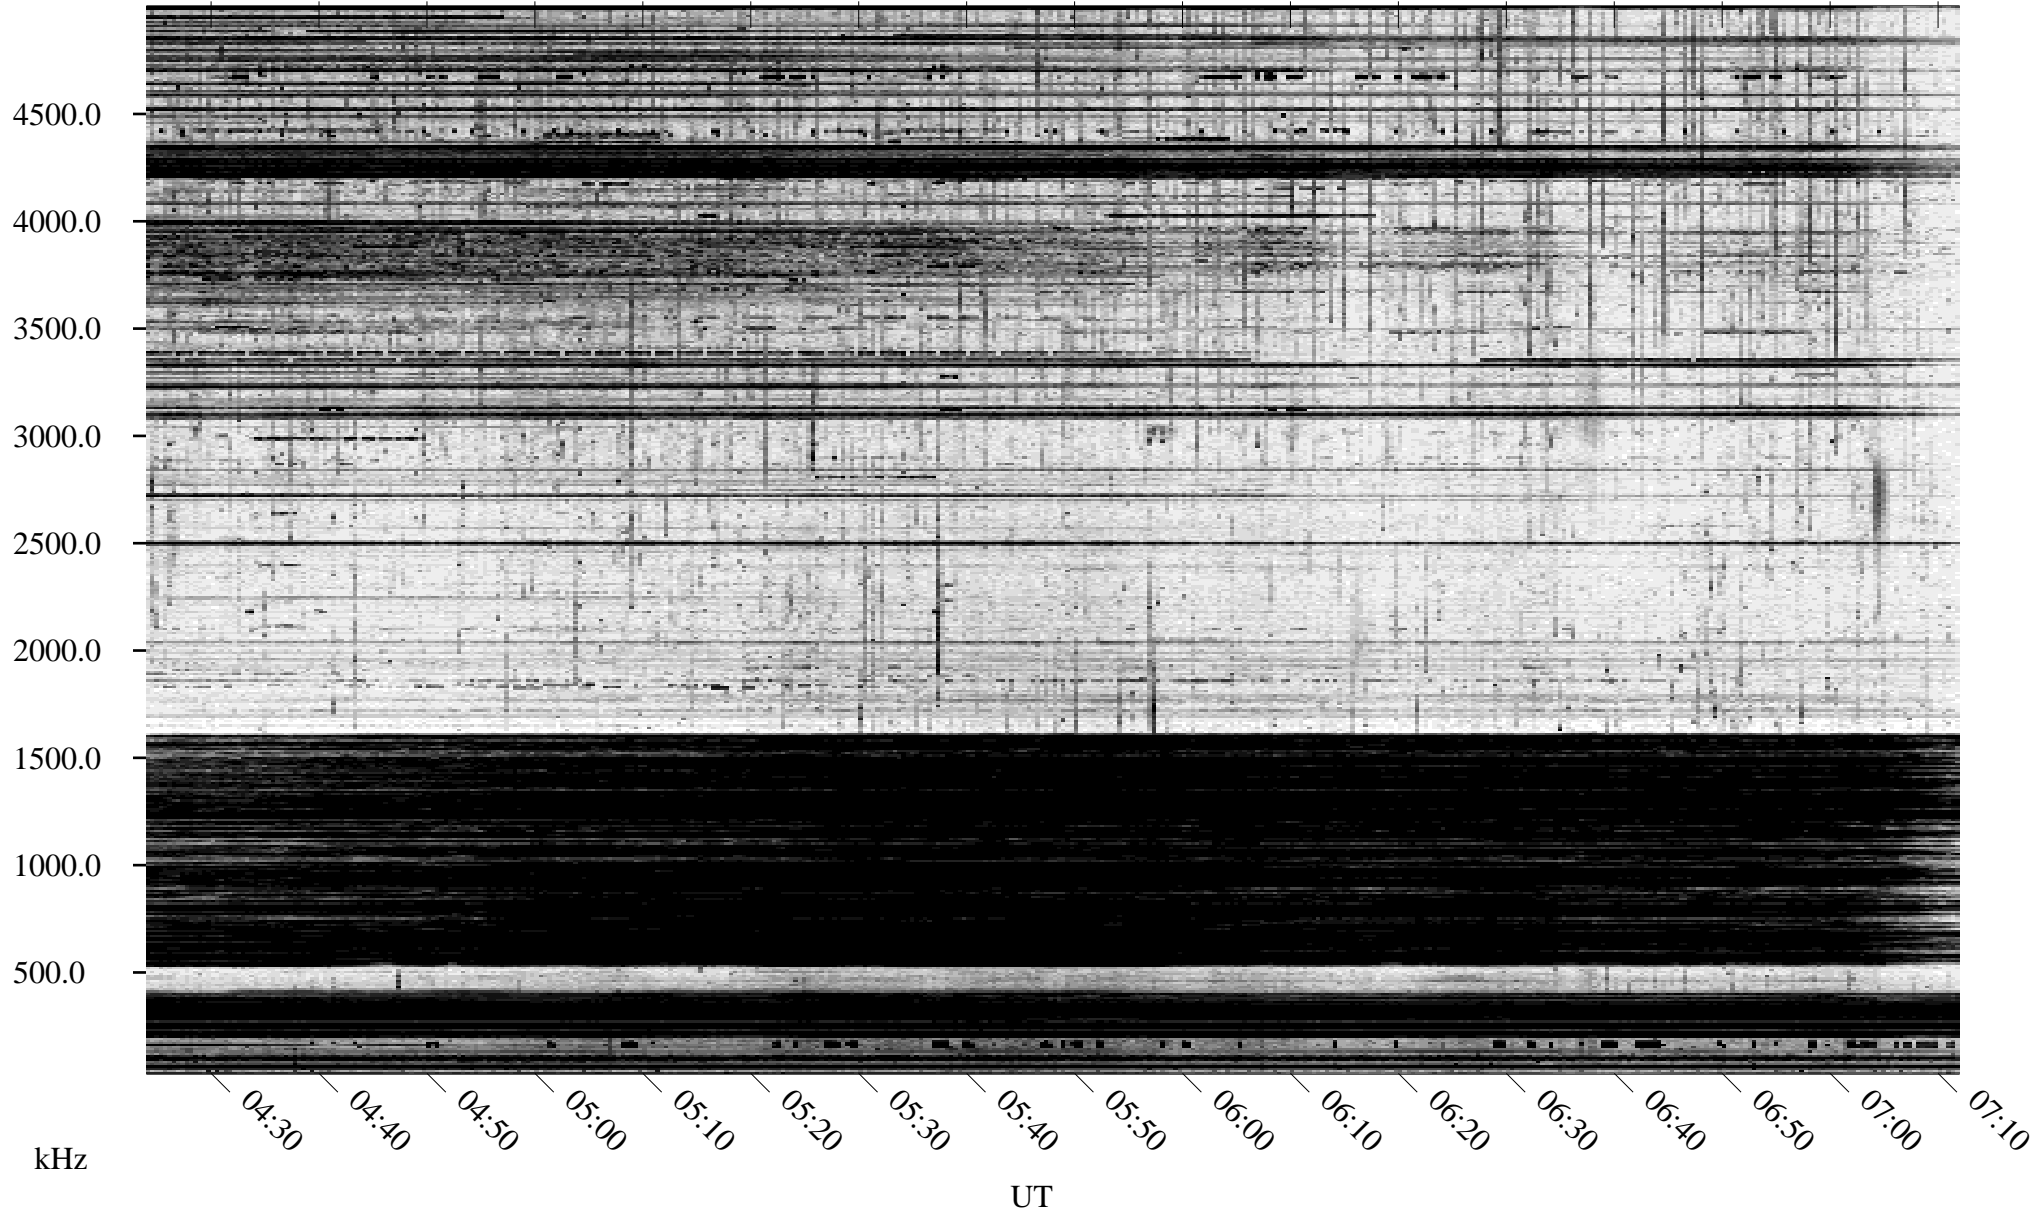

04/15/1995 Churchill, MT

Linear Scale Black = 161 White = 15

ch95105l.r00m max_12

Page 1

04/15/1995 Churchill, MT

Linear Scale Black = 161 White = 15

ch95105l.r00m max_12

04/16/1995 Churchill, MT

Linear Scale Black = 161 White = 15

ch95105l.r00m max_12

Page 3

04/16/1995 Churchill, MT

Linear Scale Black = 161 White = 15

ch951051.r00m max_12

Page 4

04/16/1995 Churchill, MT

Linear Scale Black = 161 White = 15

ch951051.r00m max_12

Page 5

04/16/1995 Churchill, MT

Linear Scale Black = 161 White = 15

ch95105l.r00m max_12

04/16/1995 Churchill, MT

Linear Scale Black = 161 White = 15

ch951051.r00m max_12

Page 7

04/16/1995 Churchill, MT

Linear Scale Black = 161 White = 15

ch951051.r00m max_12