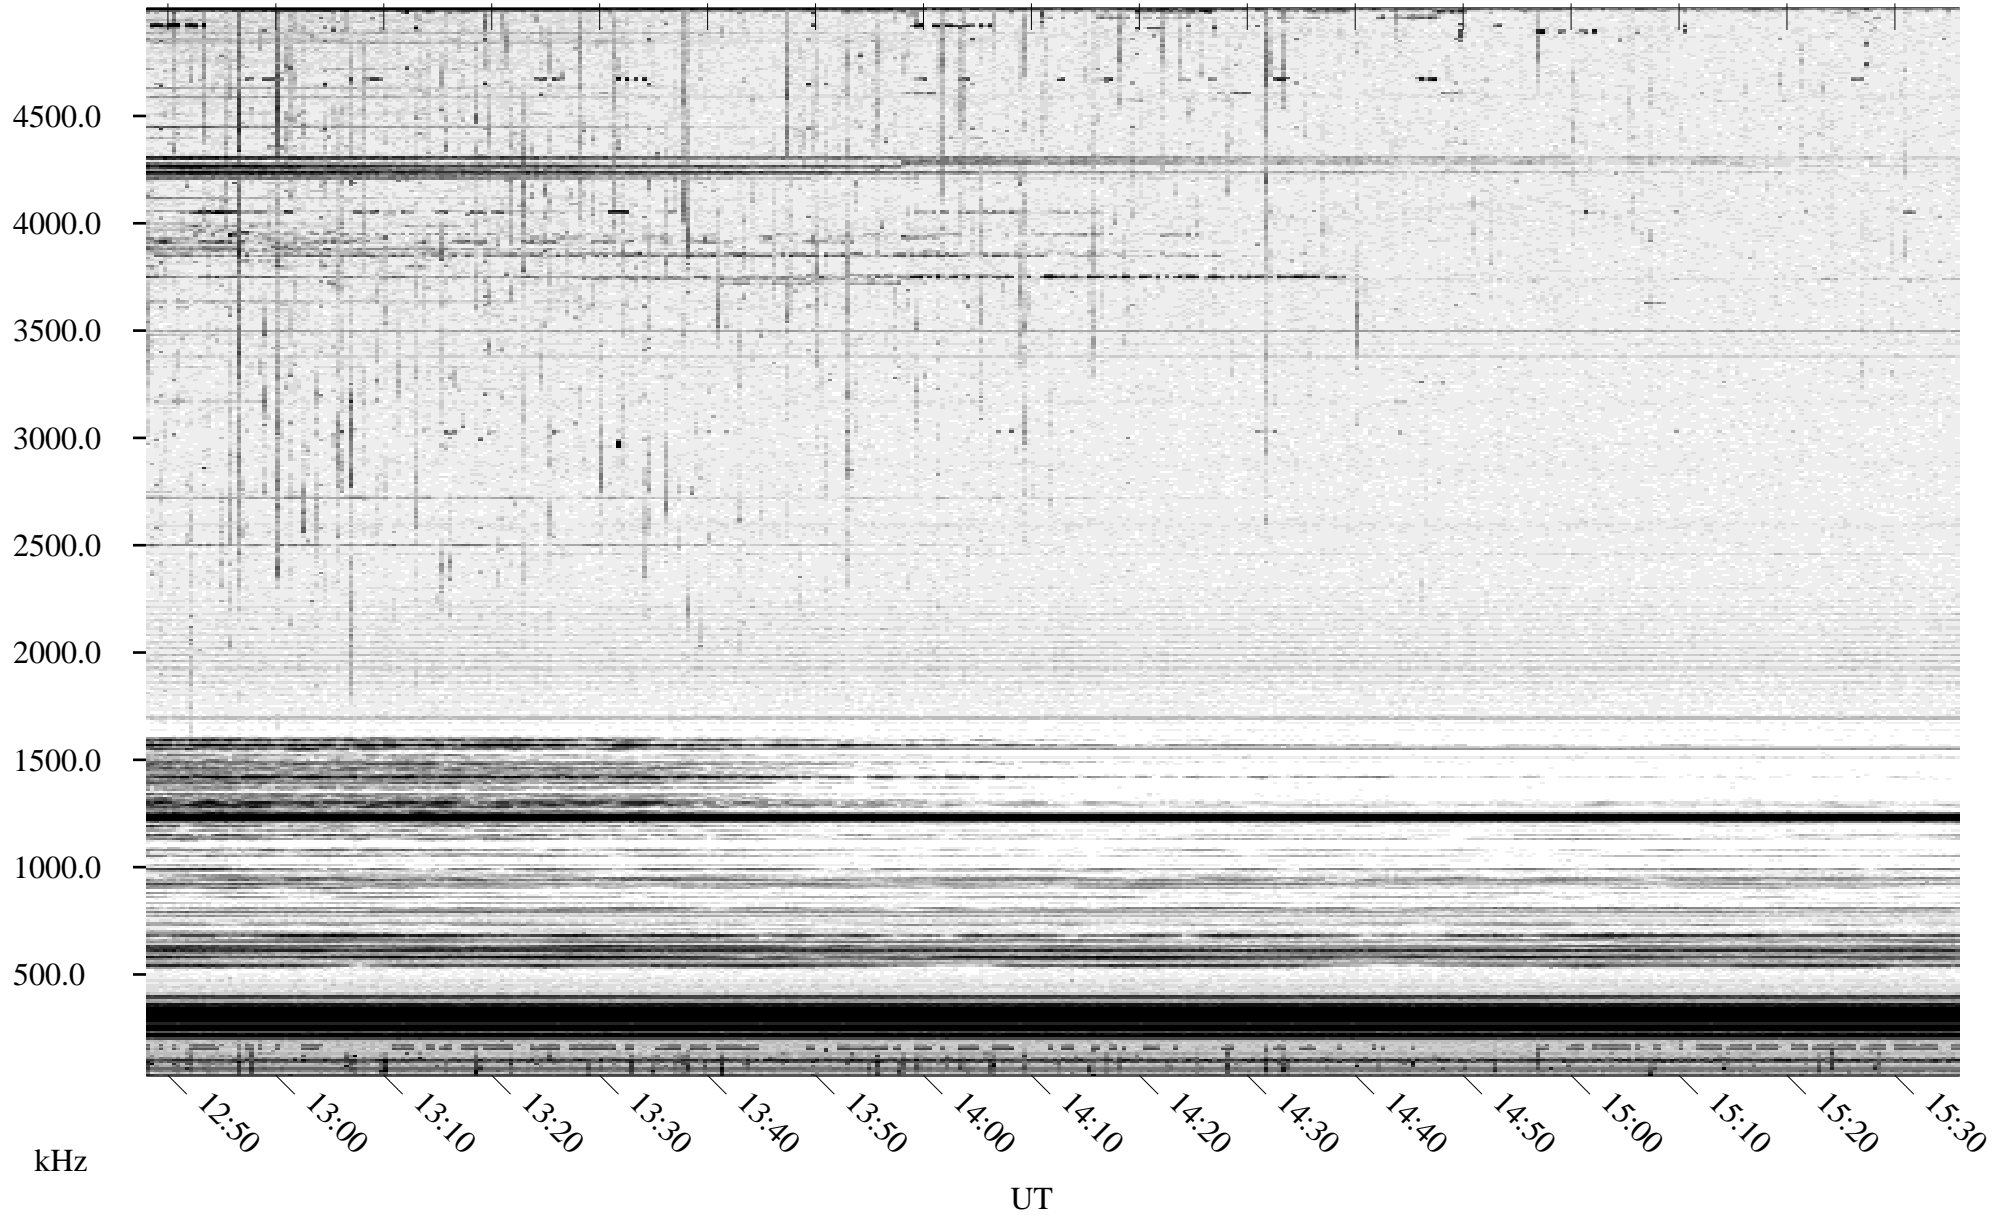

04/17/1995 Churchill, MT

Linear Scale Black = 161 White = 15

ch95107l.r00m max_12

Page 1

04/17/1995 Churchill, MT

Linear Scale Black = 161 White = 15

ch95107l.r00m max_12

Page 2

04/18/1995 Churchill, MT

Linear Scale Black = 161 White = 15

ch95107l.r00m max_12

Page 3

04/18/1995 Churchill, MT

Linear Scale Black = 161 White = 15

ch95107l.r00m max_12

Page 4

04/18/1995 Churchill, MT

Linear Scale Black = 161 White = 15

ch95107l.r00m max_12

Page 5

04/18/1995 Churchill, MT

Linear Scale Black = 161 White = 15

ch95107l.r00m max_12

Page 6

04/18/1995 Churchill, MT

Linear Scale Black = 161 White = 15

ch95107l.r00m max_12

Page 7

04/18/1995 Churchill, MT

Linear Scale Black = 161 White = 15

ch95107l.r00m max_12

Page 8