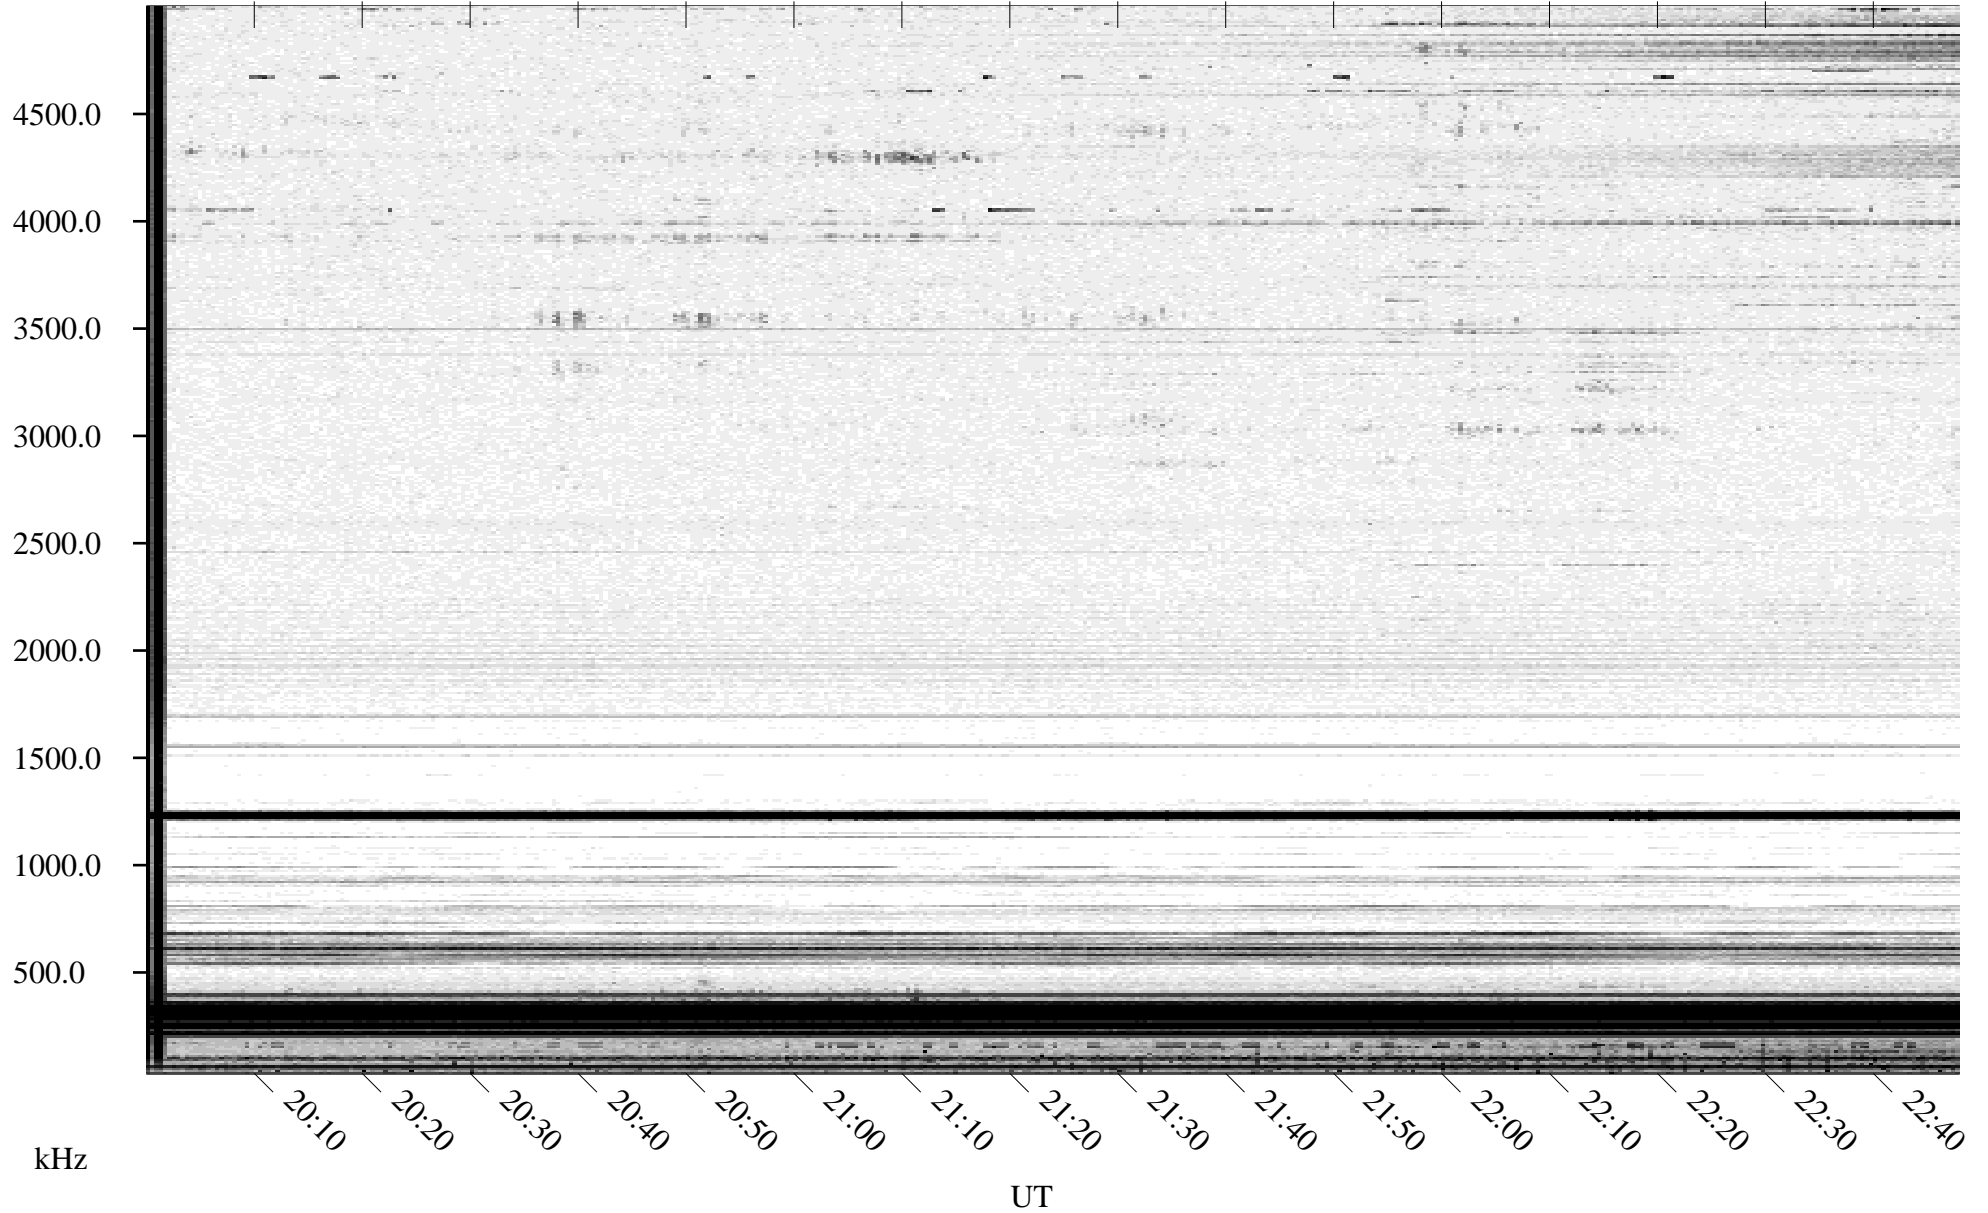

04/17/1995 Churchill, MT

Linear Scale Black = 161 White = 15

ch95107l.r00m max_12

Page 1

04/17/1995 Churchill, MT

Linear Scale Black = 161 White = 15

ch95107l.r00m max_12

Page 2

04/18/1995 Churchill, MT

Linear Scale Black = 161 White = 15

ch95107l.r00m max_12

Page 3

04/18/1995 Churchill, MT

Linear Scale Black = 161 White = 15

ch95107l.r00m max_12

Page 4

04/18/1995 Churchill, MT

Linear Scale Black = 161 White = 15

ch95107l.r00m max_12

Page 5

04/18/1995 Churchill, MT

Linear Scale Black = 161 White = 15

ch95107l.r00m max_12

Page 6

04/18/1995 Churchill, MT

Linear Scale Black = 161 White = 15

ch95107l.r00m max_12

Page 7

04/18/1995 Churchill, MT

Linear Scale Black = 161 White = 15

ch95107l.r00m max_12

Page 8