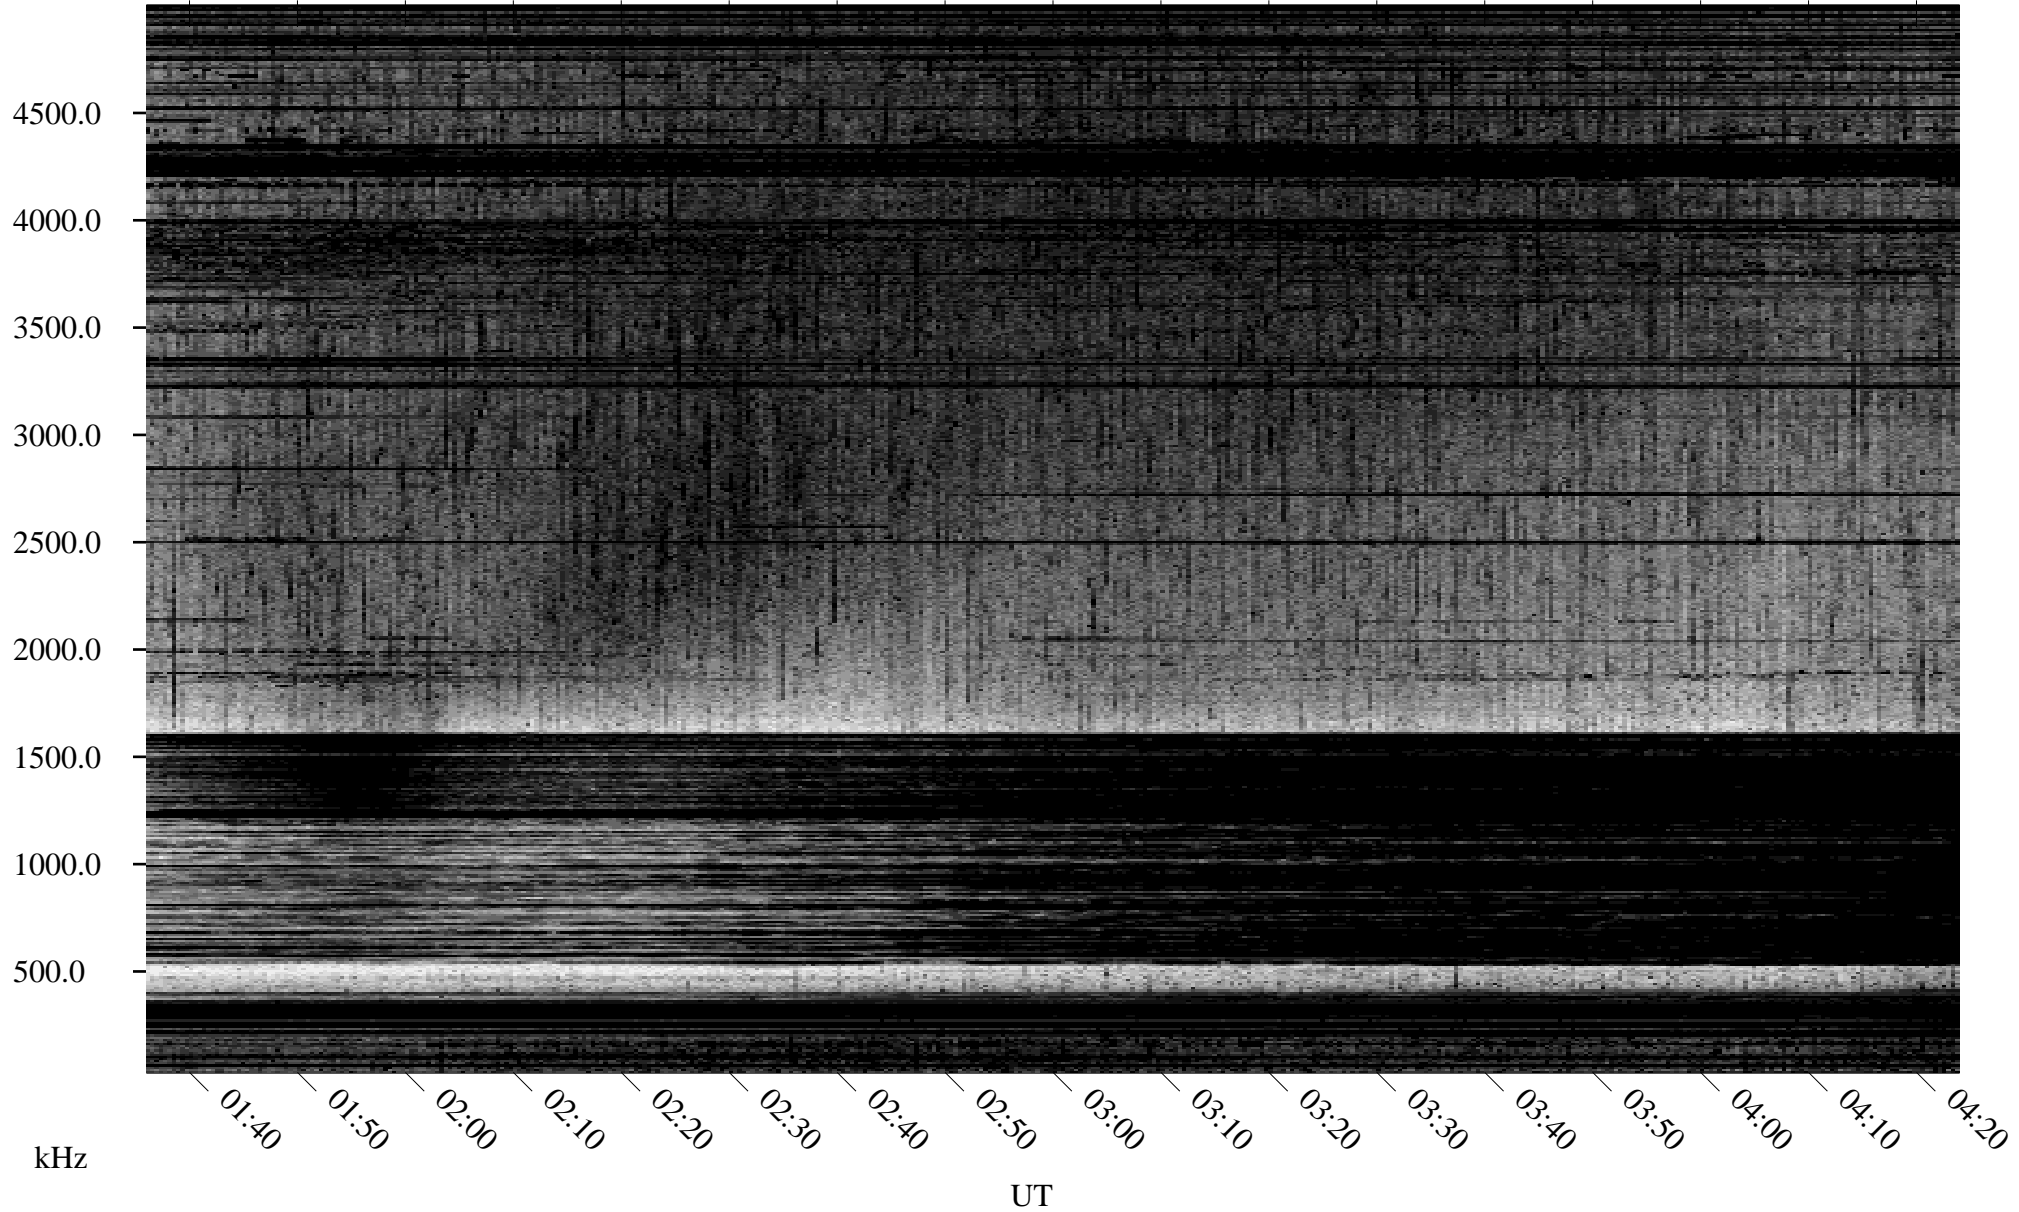

04/17/1995 Churchill, MT

Linear Scale Black = 161 White = 15

ch95107l.r00m max_12

Page 1

04/17/1995 Churchill, MT

Linear Scale Black = 161 White = 15

ch95107l.r00m max_12

Page 2

04/18/1995 Churchill, MT

Linear Scale Black = 161 White = 15

ch95107l.r00m max_12

Page 3

04/18/1995 Churchill, MT

Linear Scale Black = 161 White = 15

ch95107l.r00m max_12

Page 4

04/18/1995 Churchill, MT

Linear Scale Black = 161 White = 15

ch95107l.r00m max_12

Page 5

04/18/1995 Churchill, MT

Linear Scale Black = 161 White = 15

ch95107l.r00m max_12

Page 6

04/18/1995 Churchill, MT

Linear Scale Black = 161 White = 15

ch95107l.r00m max_12

Page 7

04/18/1995 Churchill, MT

Linear Scale Black = 161 White = 15

ch95107l.r00m max_12

Page 8