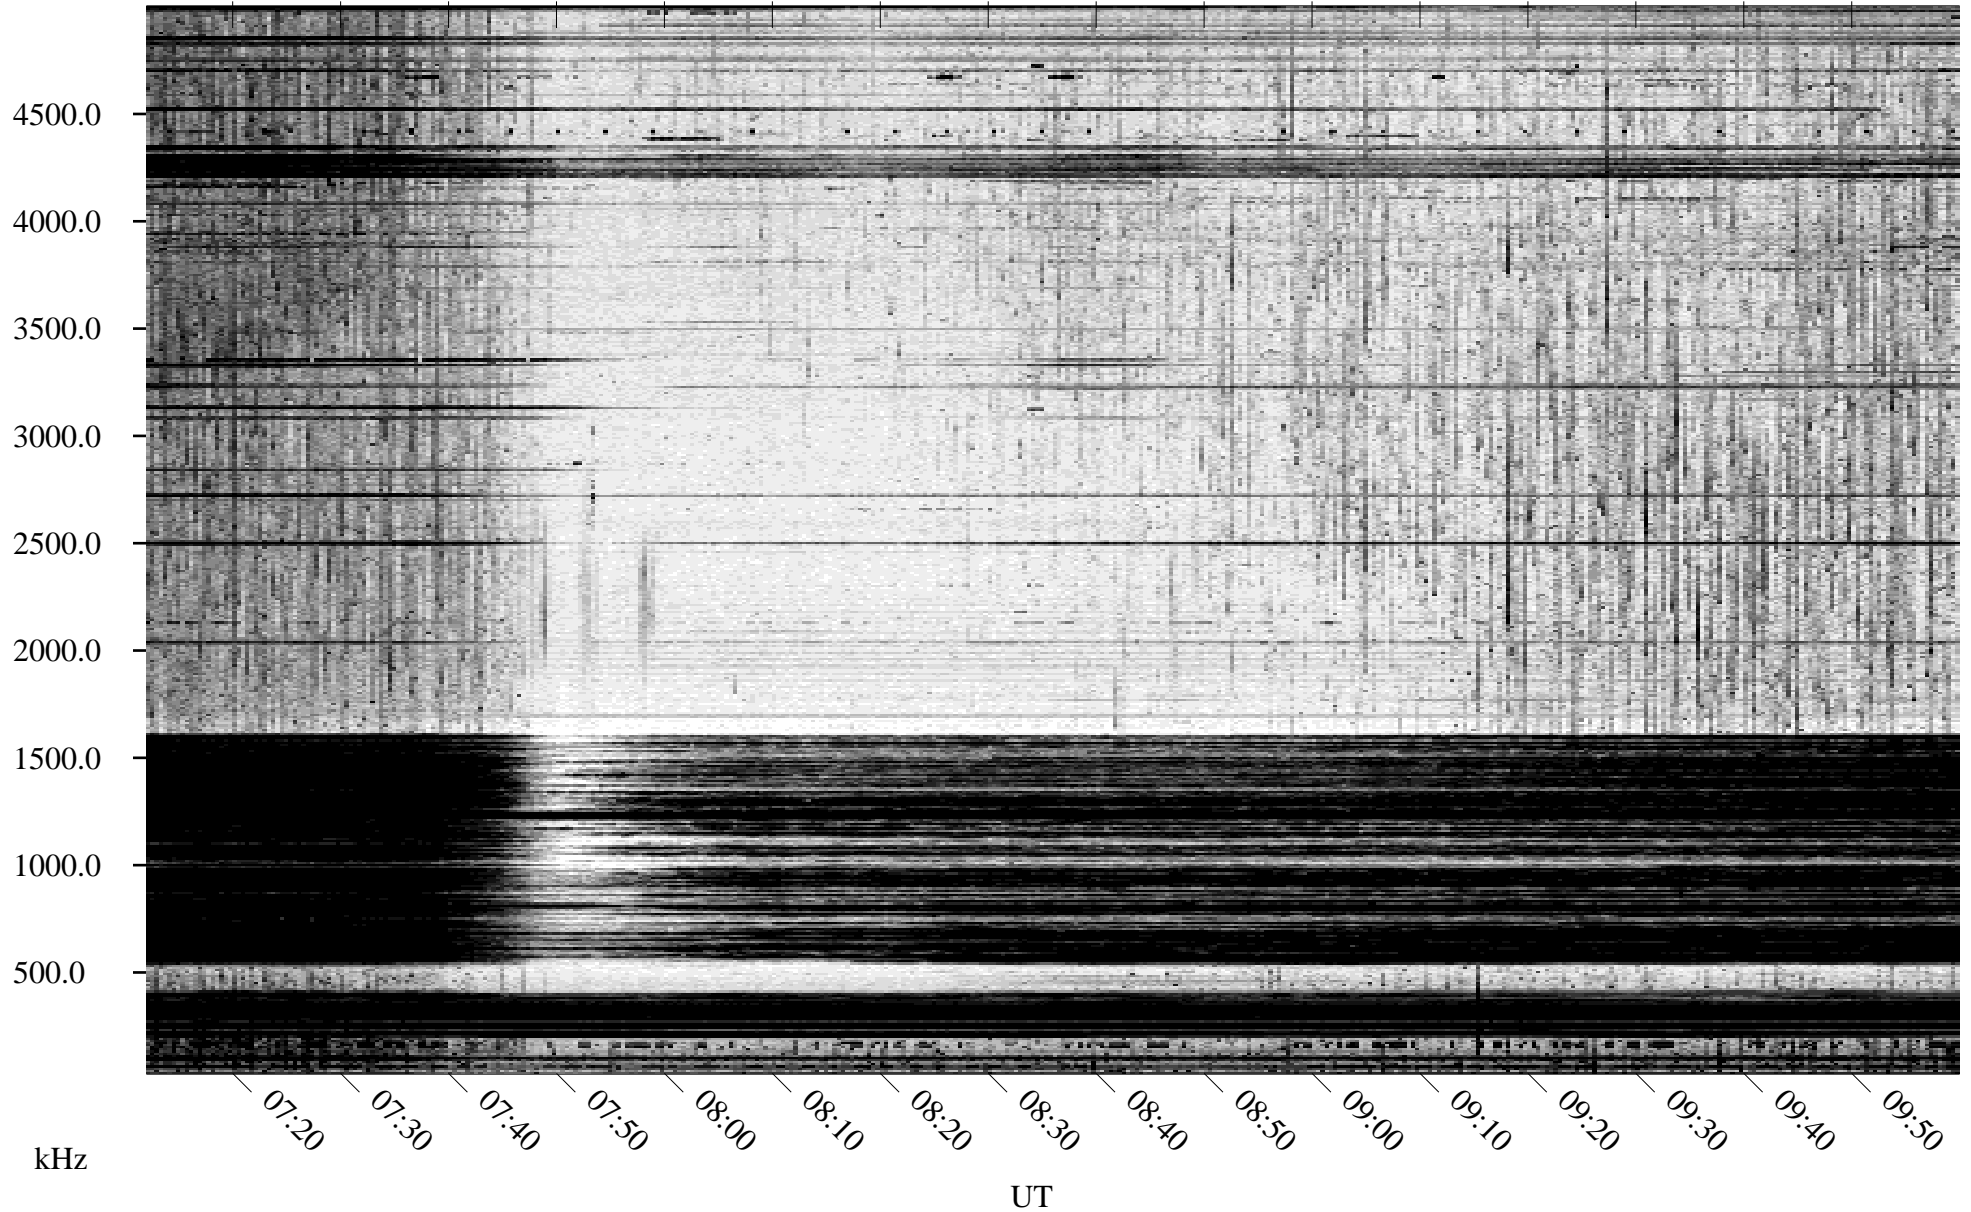

04/17/1995 Churchill, MT

Linear Scale Black = 161 White = 15

ch95107l.r00m max_12

Page 1

04/17/1995 Churchill, MT

Linear Scale Black = 161 White = 15

ch95107l.r00m max_12

Page 2

04/18/1995 Churchill, MT

Linear Scale Black = 161 White = 15

ch95107l.r00m max_12

Page 3

04/18/1995 Churchill, MT

Linear Scale Black = 161 White = 15

ch95107l.r00m max_12

Page 4

04/18/1995 Churchill, MT

Linear Scale Black = 161 White = 15

ch95107l.r00m max_12

Page 5

04/18/1995 Churchill, MT

Linear Scale Black = 161 White = 15

ch95107l.r00m max_12

Page 6

04/18/1995 Churchill, MT

Linear Scale Black = 161 White = 15

ch95107l.r00m max_12

Page 7

04/18/1995 Churchill, MT

Linear Scale Black = 161 White = 15

ch95107l.r00m max_12

Page 8