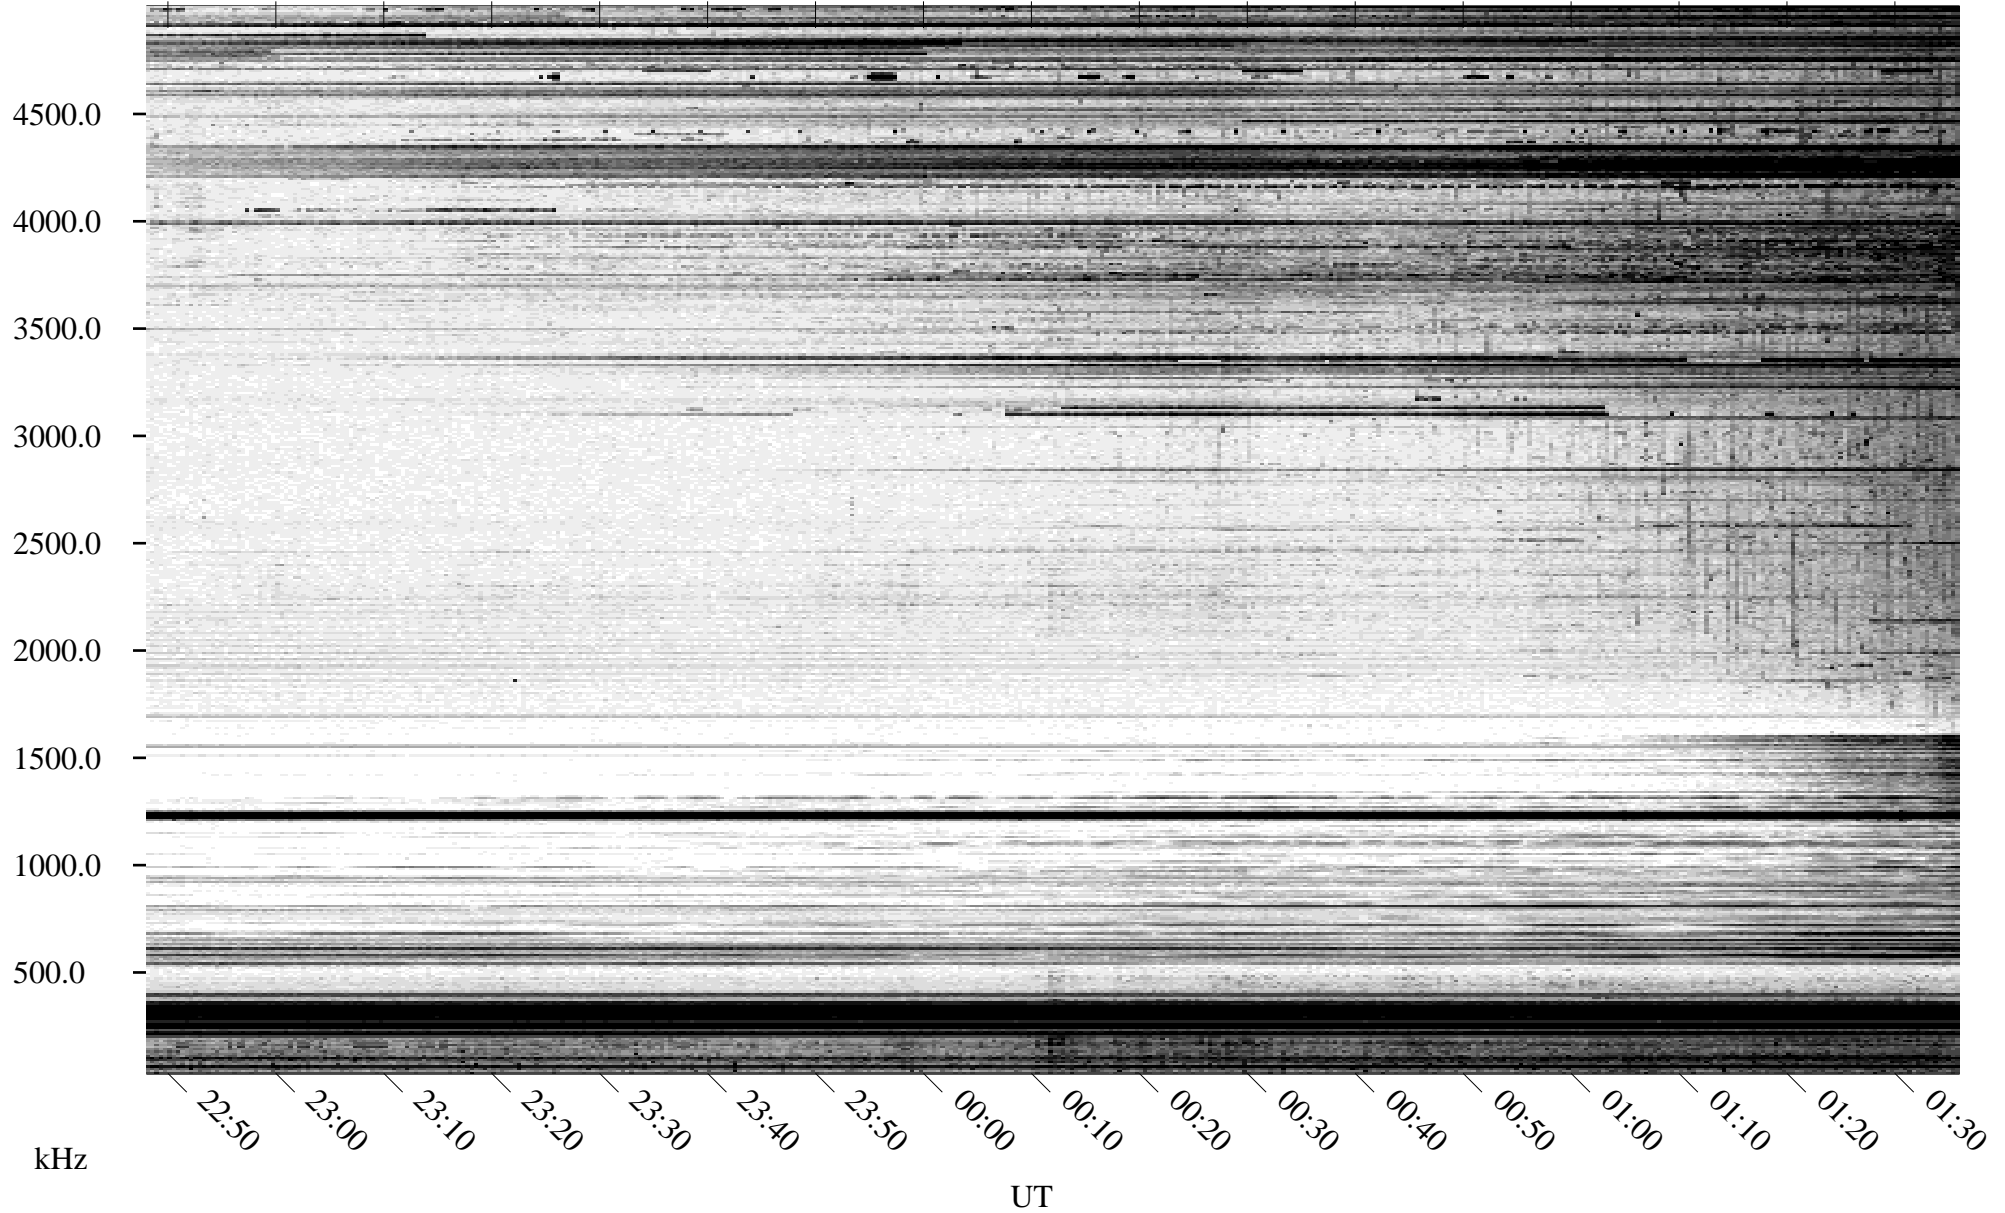

04/17/1995 Churchill, MT

Linear Scale Black = 161 White = 15

ch95107l.r00m max_12

Page 1

04/17/1995 Churchill, MT

Linear Scale Black = 161 White = 15

ch95107l.r00m max_12

Page 2

04/18/1995 Churchill, MT

Linear Scale Black = 161 White = 15

ch95107l.r00m max_12

Page 3

04/18/1995 Churchill, MT

Linear Scale Black = 161 White = 15

ch95107l.r00m max_12

Page 4

04/18/1995 Churchill, MT

Linear Scale Black = 161 White = 15

ch95107l.r00m max_12

Page 5

04/18/1995 Churchill, MT

Linear Scale Black = 161 White = 15

ch95107l.r00m max_12

Page 6

04/18/1995 Churchill, MT

Linear Scale Black = 161 White = 15

ch95107l.r00m max_12

Page 7

04/18/1995 Churchill, MT

Linear Scale Black = 161 White = 15

ch95107l.r00m max_12

Page 8