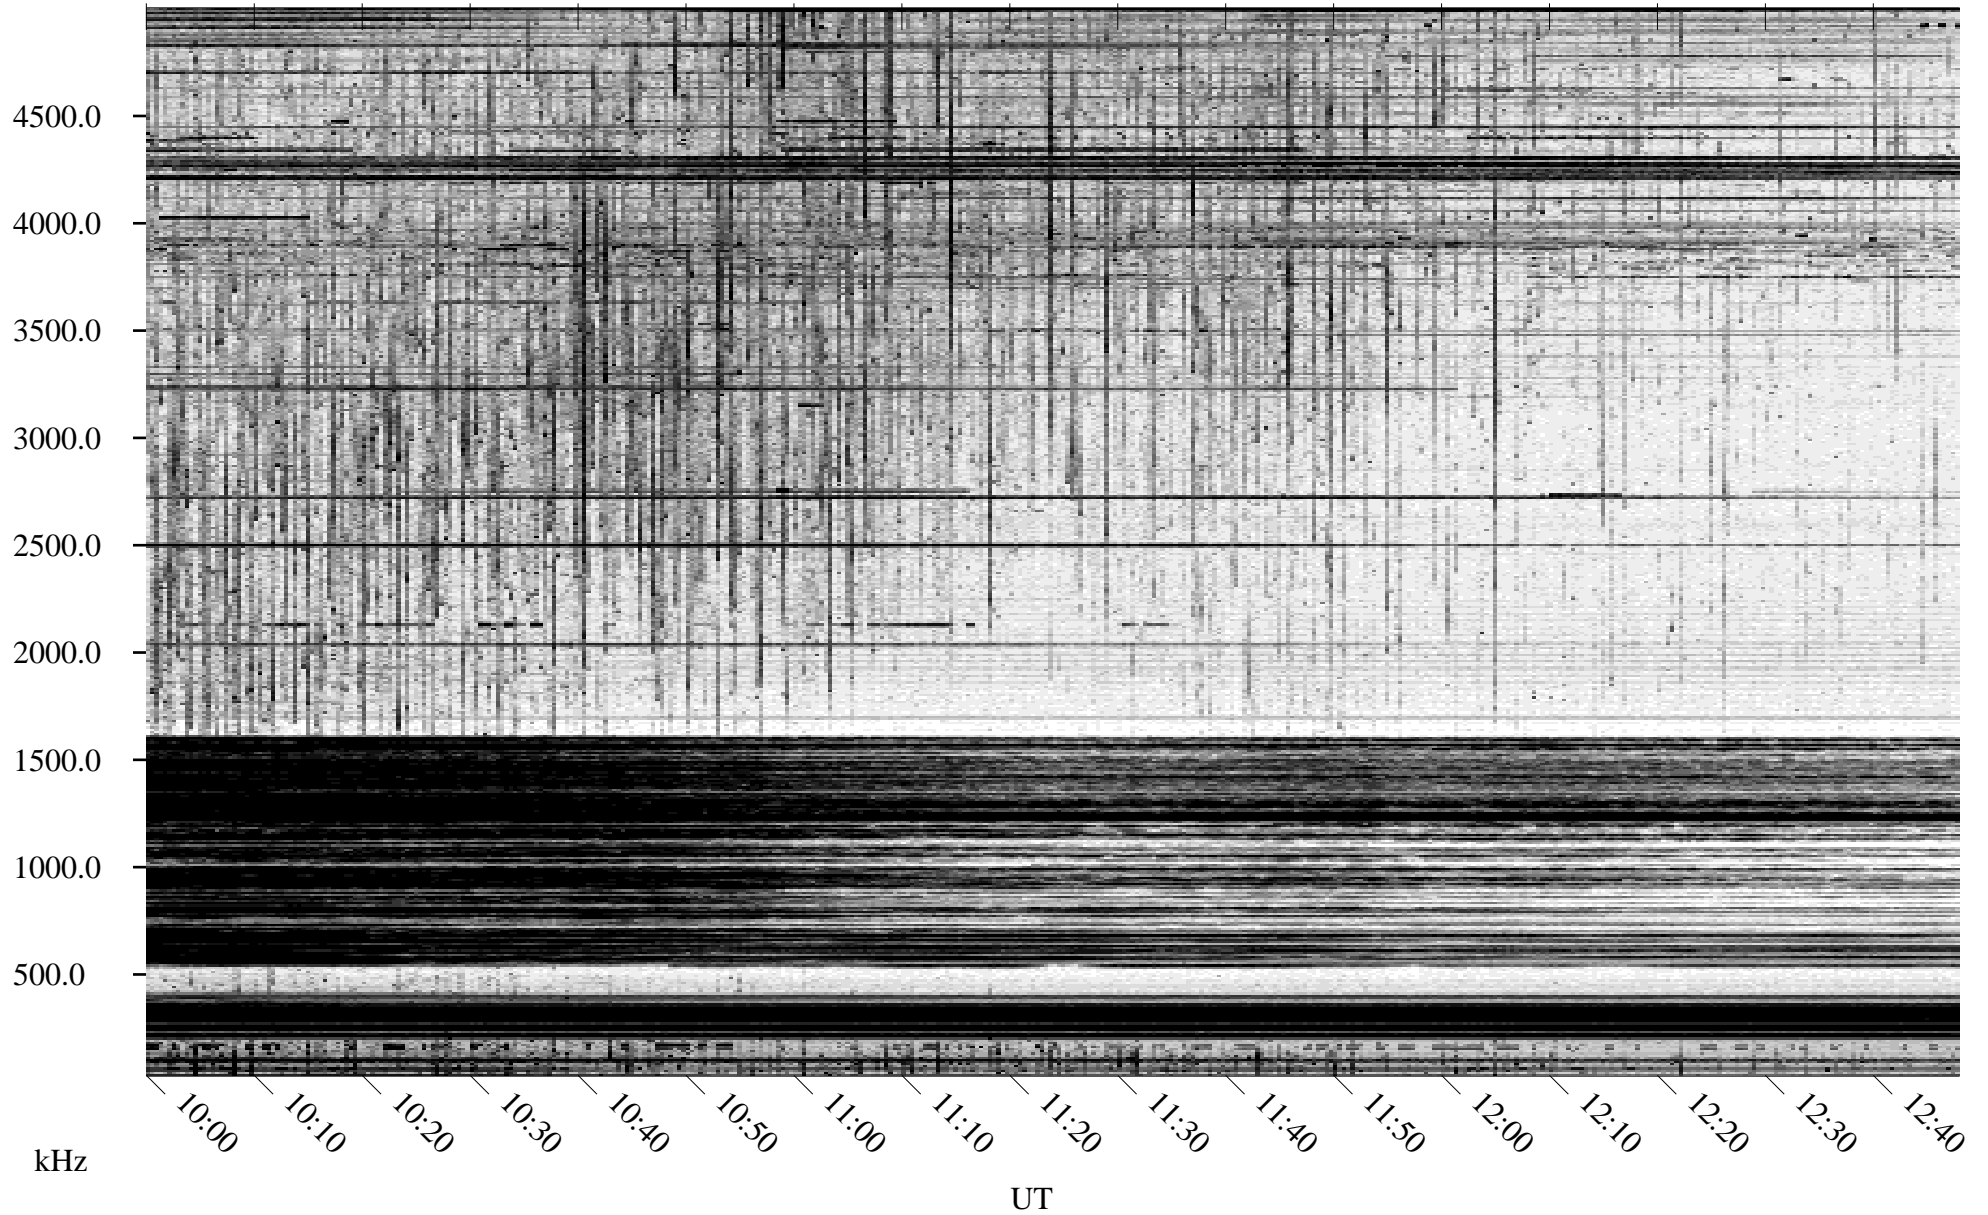

04/17/1995 Churchill, MT

Linear Scale Black = 161 White = 15

ch95107l.r00m max_12

Page 1

04/17/1995 Churchill, MT

Linear Scale Black = 161 White = 15

ch95107l.r00m max_12

Page 2

04/18/1995 Churchill, MT

Linear Scale Black = 161 White = 15

ch95107l.r00m max_12

Page 3

04/18/1995 Churchill, MT

Linear Scale Black = 161 White = 15

ch95107l.r00m max_12

Page 4

04/18/1995 Churchill, MT

Linear Scale Black = 161 White = 15

ch95107l.r00m max_12

Page 5

04/18/1995 Churchill, MT

Linear Scale Black = 161 White = 15

ch95107l.r00m max_12

Page 6

04/18/1995 Churchill, MT

Linear Scale Black = 161 White = 15

ch95107l.r00m max_12

Page 7

04/18/1995 Churchill, MT

Linear Scale Black = 161 White = 15

ch95107l.r00m max_12

Page 8