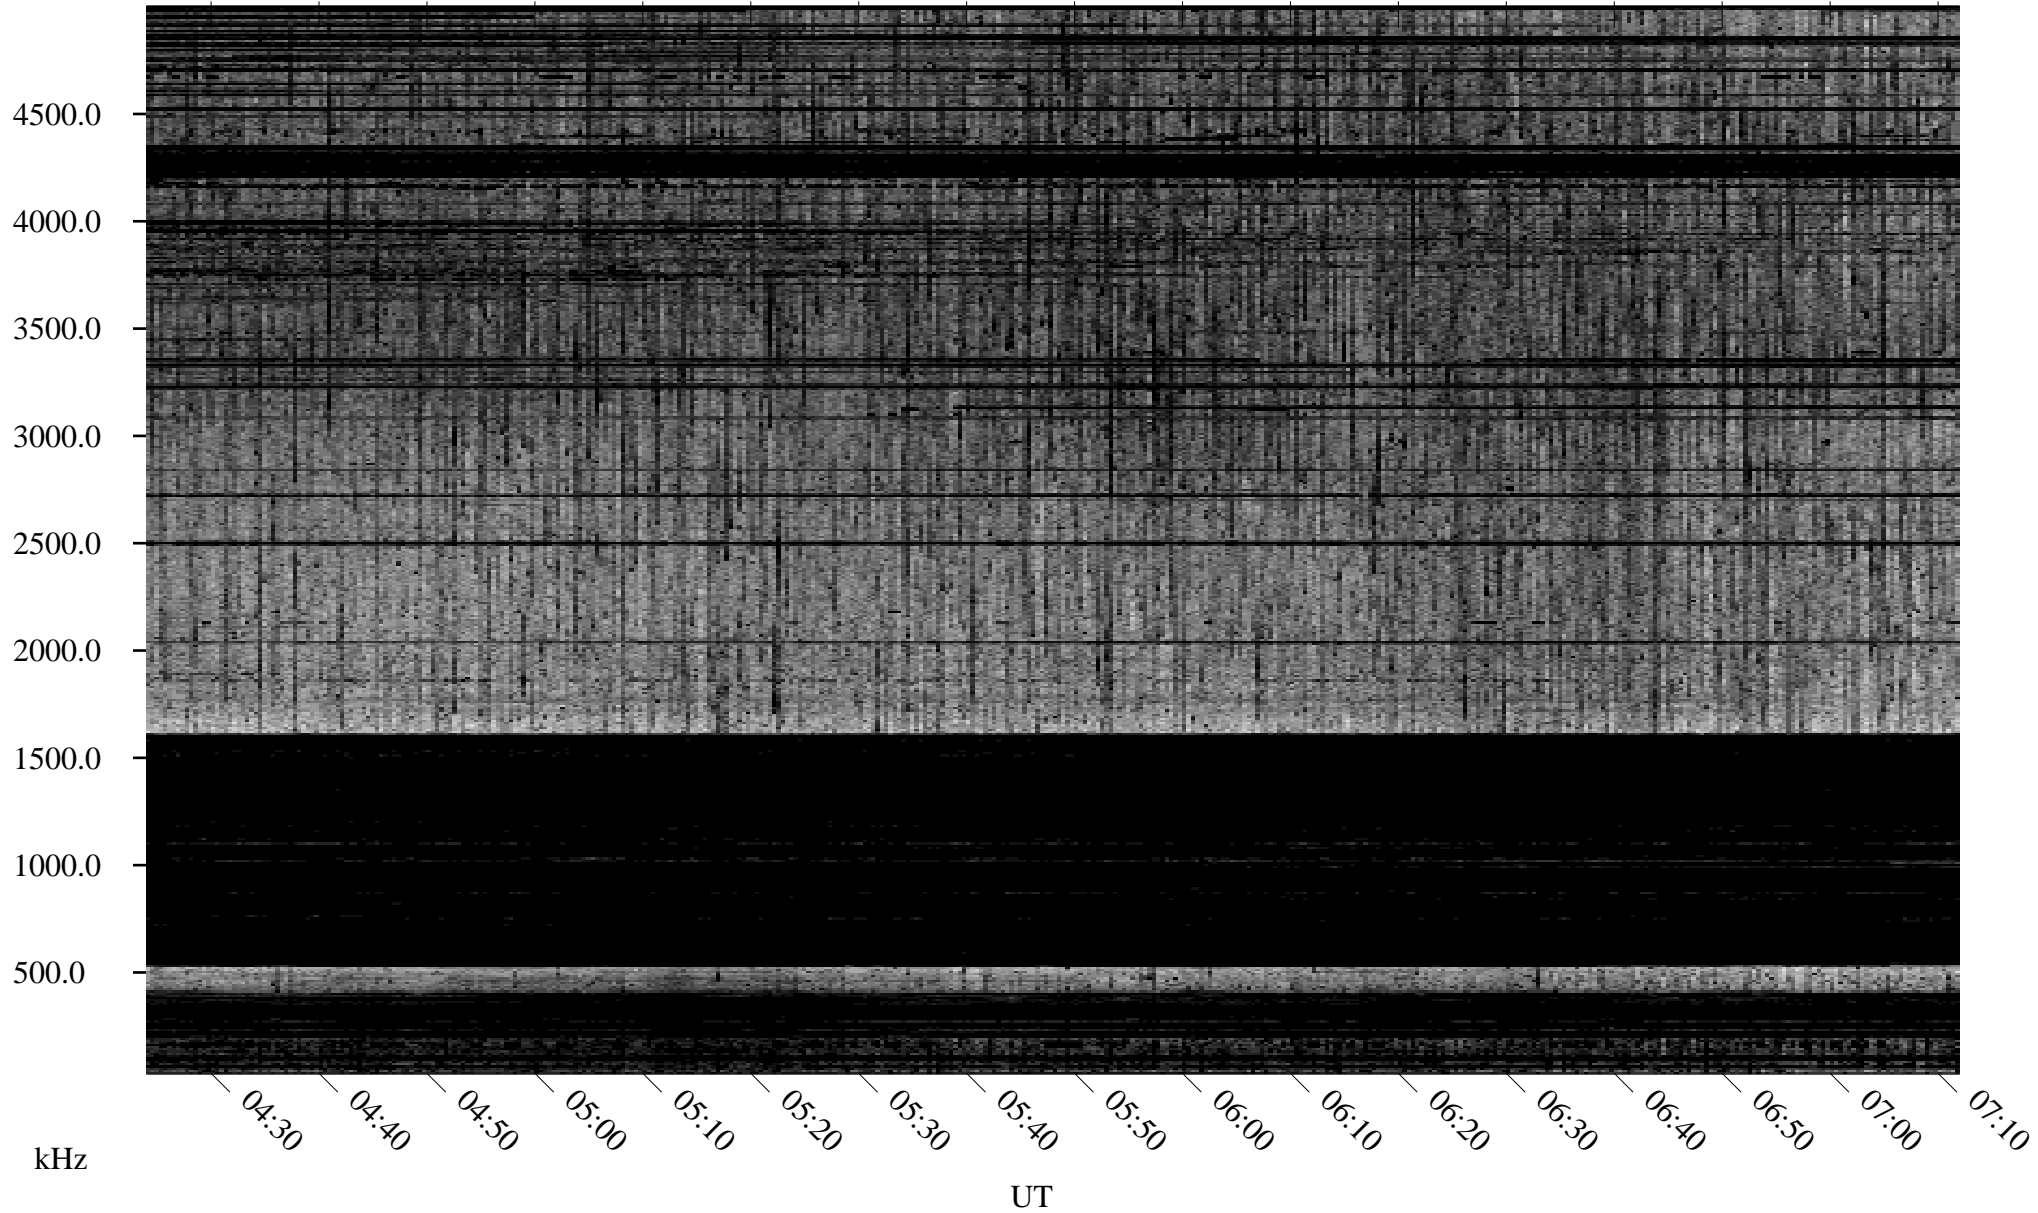

04/17/1995 Churchill, MT

Linear Scale Black = 161 White = 15

ch95107l.r00m max_12

Page 1

04/17/1995 Churchill, MT

Linear Scale Black = 161 White = 15

ch95107l.r00m max_12

Page 2

04/18/1995 Churchill, MT

Linear Scale Black = 161 White = 15

ch95107l.r00m max_12

Page 3

04/18/1995 Churchill, MT

Linear Scale Black = 161 White = 15

ch95107l.r00m max_12

Page 4

04/18/1995 Churchill, MT

Linear Scale Black = 161 White = 15

ch95107l.r00m max_12

Page 5

04/18/1995 Churchill, MT

Linear Scale Black = 161 White = 15

ch95107l.r00m max_12

Page 6

04/18/1995 Churchill, MT

Linear Scale Black = 161 White = 15

ch95107l.r00m max_12

Page 7

04/18/1995 Churchill, MT

Linear Scale Black = 161 White = 15

ch95107l.r00m max_12

Page 8