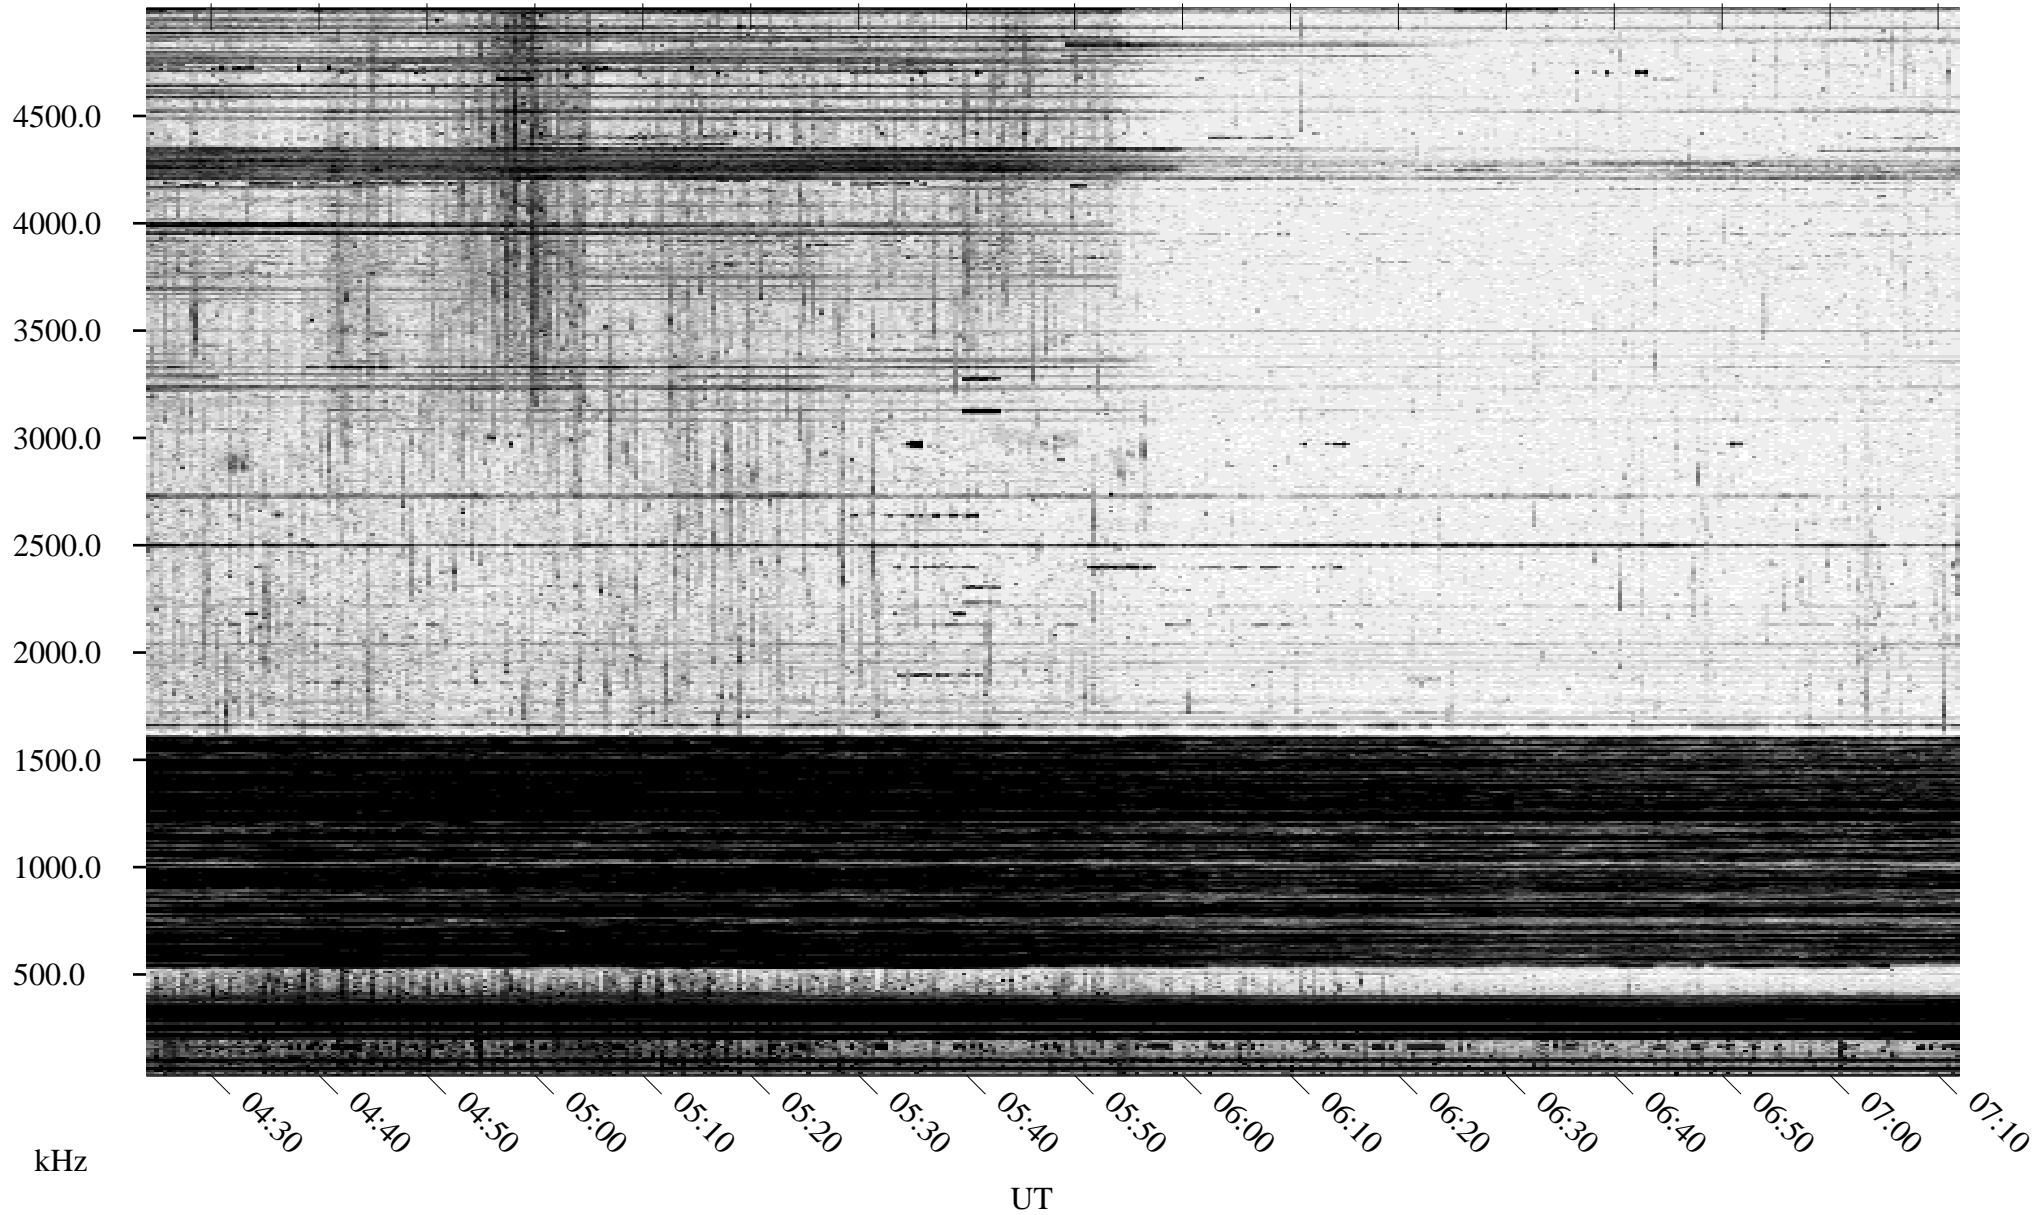

04/18/1995 Churchill, MT

Linear Scale Black = 161 White = 15

ch95108l.r00m max_12

Page 1

04/18/1995 Churchill, MT

Linear Scale Black = 161 White = 15

ch95108l.r00m max_12

Page 2

04/19/1995 Churchill, MT

Linear Scale Black = 161 White = 15

ch95108l.r00m max_12

Page 3

04/19/1995 Churchill, MT

Linear Scale Black = 161 White = 15

ch95108l.r00m max_12

Page 4

04/19/1995 Churchill, MT

Linear Scale Black = 161 White = 15

ch95108l.r00m max_12

Page 5

04/19/1995 Churchill, MT

Linear Scale Black = 161 White = 15

ch95108l.r00m max_12

Page 6

04/19/1995 Churchill, MT

Linear Scale Black = 161 White = 15

ch95108l.r00m max_12

Page 7

04/19/1995 Churchill, MT

Linear Scale Black = 161 White = 15

ch95108l.r00m max_12