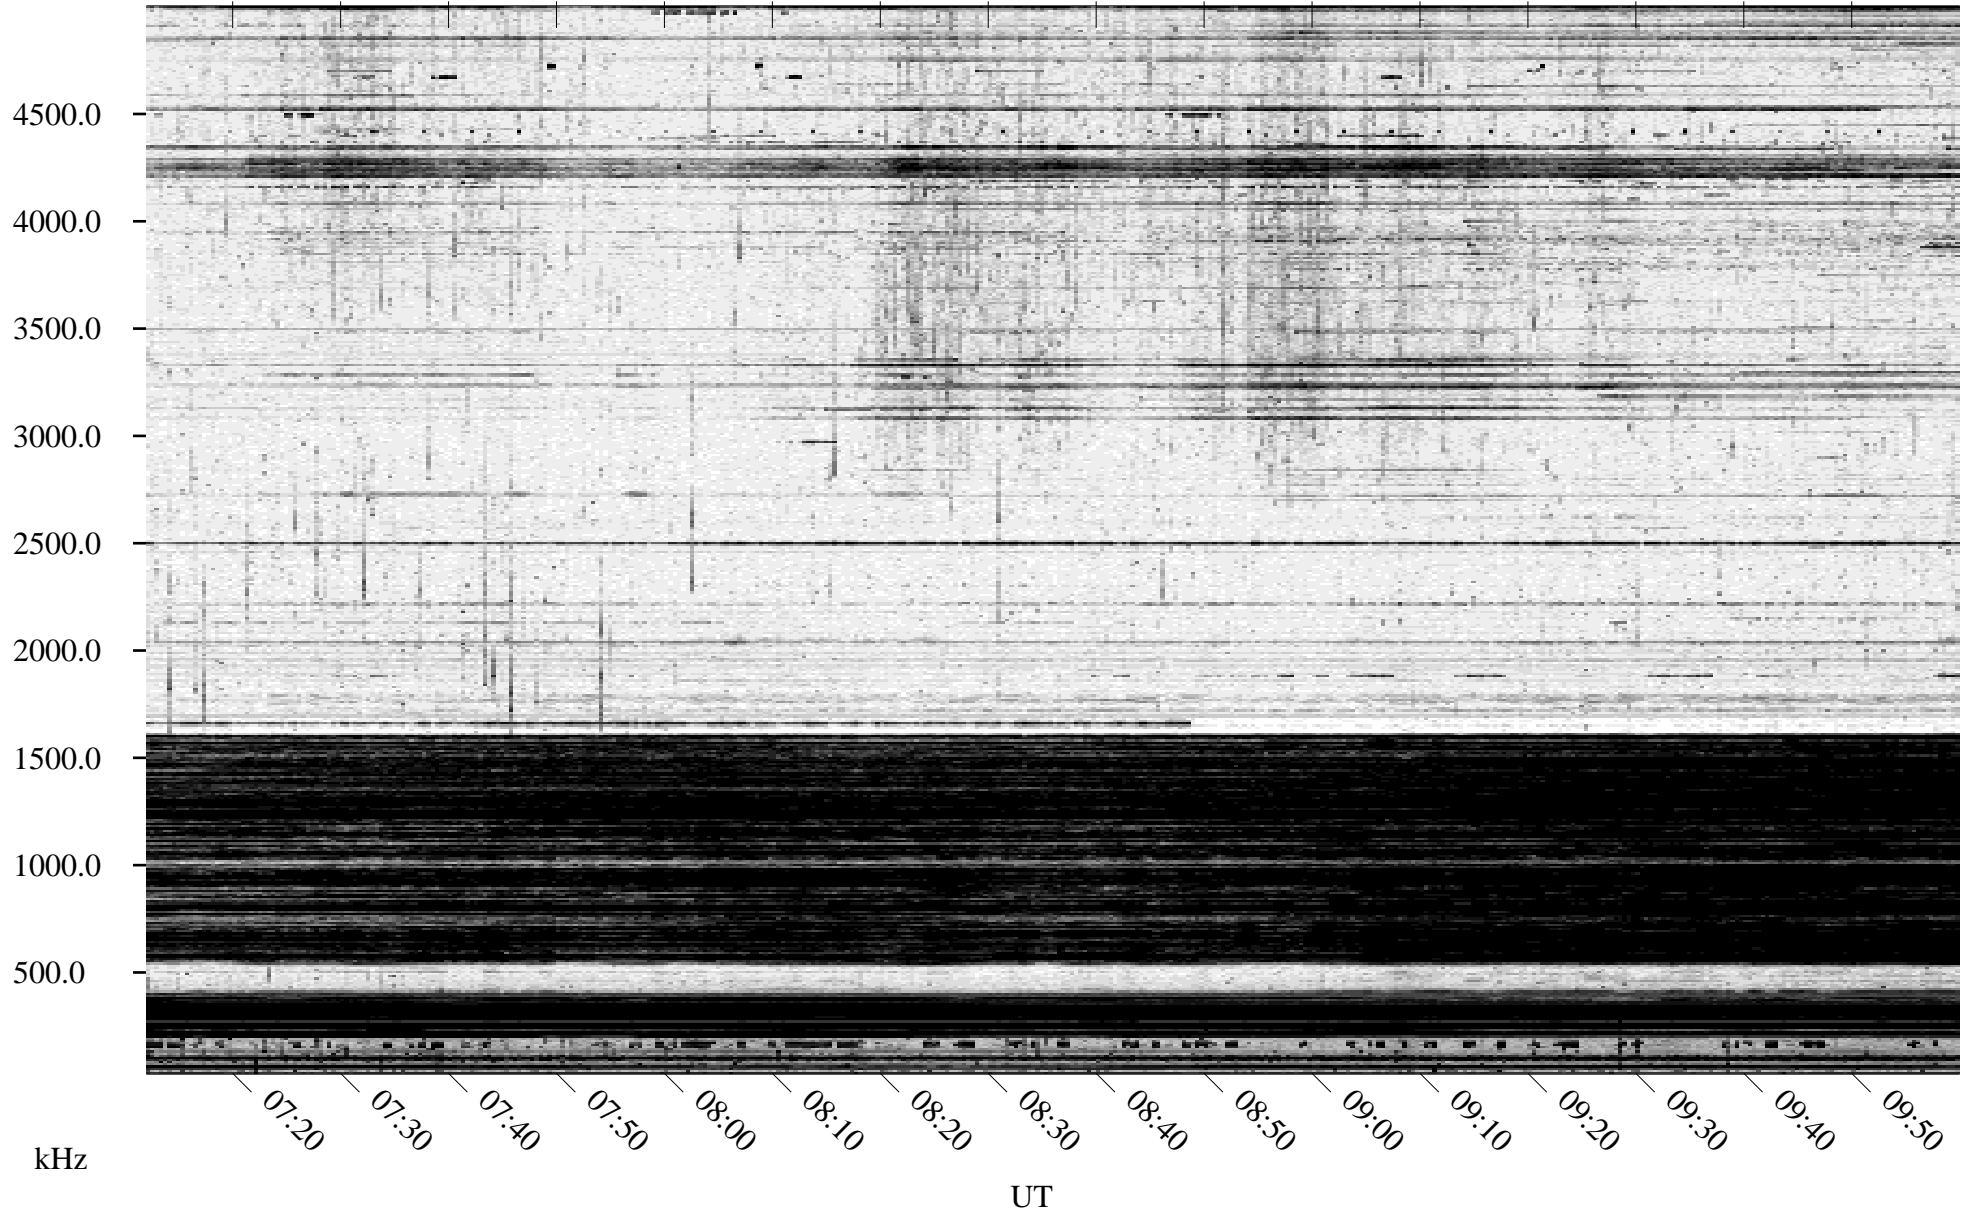

04/18/1995 Churchill, MT

Linear Scale Black = 161 White = 15

ch95108l.r00m max_12

Page 1

04/18/1995 Churchill, MT

Linear Scale Black = 161 White = 15

ch95108l.r00m max_12

Page 2

04/19/1995 Churchill, MT

Linear Scale Black = 161 White = 15

ch95108l.r00m max_12

Page 3

04/19/1995 Churchill, MT

Linear Scale Black = 161 White = 15

ch95108l.r00m max_12

Page 4

04/19/1995 Churchill, MT

Linear Scale Black = 161 White = 15

ch95108l.r00m max_12

Page 5

04/19/1995 Churchill, MT

Linear Scale Black = 161 White = 15

ch95108l.r00m max_12

Page 6

04/19/1995 Churchill, MT

Linear Scale Black = 161 White = 15

ch95108l.r00m max_12

Page 7

04/19/1995 Churchill, MT

Linear Scale Black = 161 White = 15

ch95108l.r00m max_12