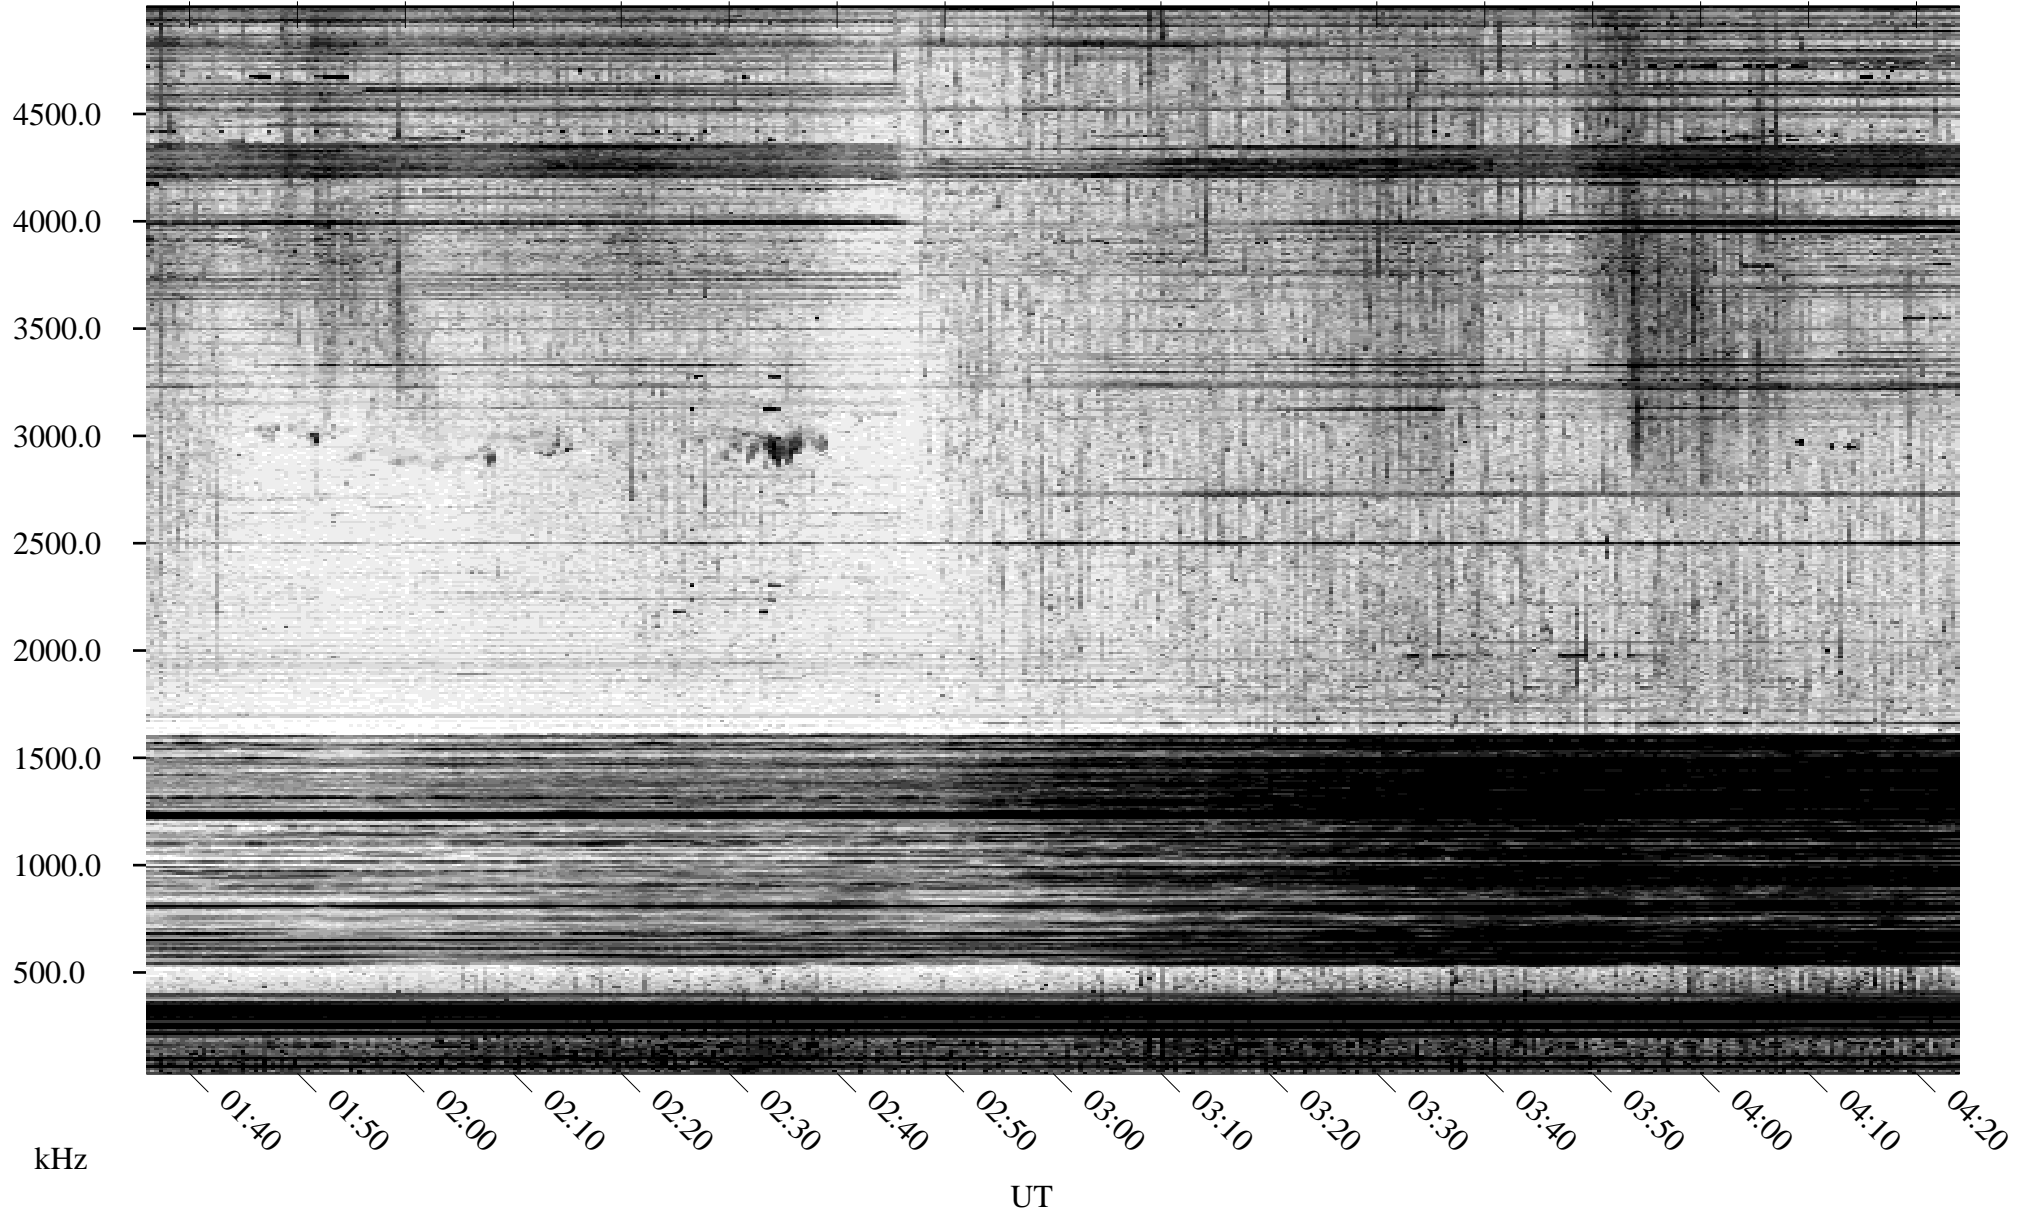

04/18/1995 Churchill, MT

Linear Scale Black = 161 White = 15

ch95108l.r00m max_12

Page 1

04/18/1995 Churchill, MT

Linear Scale Black = 161 White = 15

ch95108l.r00m max_12

Page 2

04/19/1995 Churchill, MT

Linear Scale Black = 161 White = 15

ch95108l.r00m max_12

Page 3

04/19/1995 Churchill, MT

Linear Scale Black = 161 White = 15

ch95108l.r00m max_12

Page 4

04/19/1995 Churchill, MT

Linear Scale Black = 161 White = 15

ch95108l.r00m max_12

Page 5

04/19/1995 Churchill, MT

Linear Scale Black = 161 White = 15

ch95108l.r00m max_12

Page 6

04/19/1995 Churchill, MT

Linear Scale Black = 161 White = 15

ch95108l.r00m max_12

Page 7

04/19/1995 Churchill, MT

Linear Scale Black = 161 White = 15

ch95108l.r00m max_12