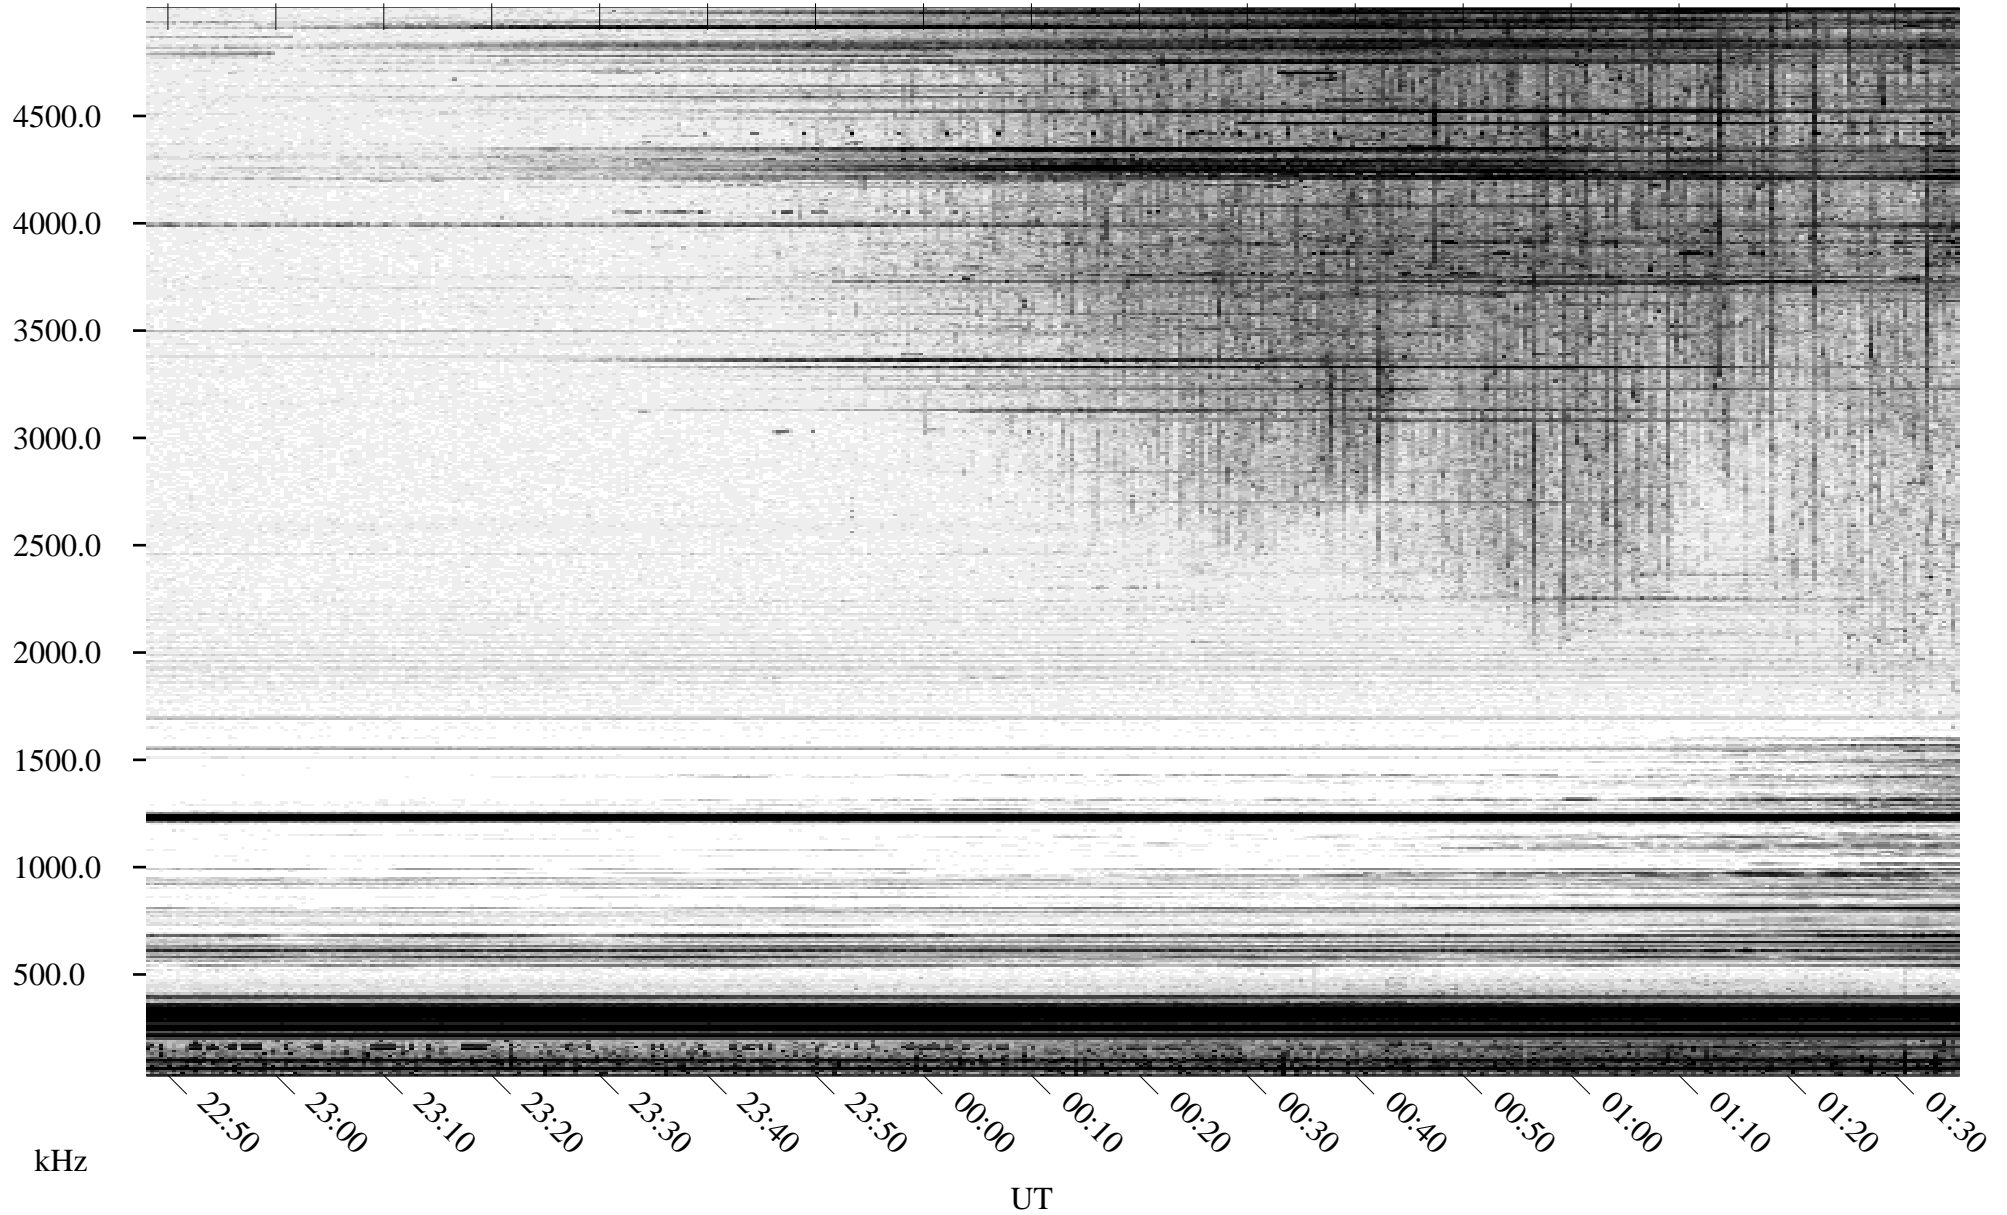

04/18/1995 Churchill, MT

Linear Scale Black = 161 White = 15

ch95108l.r00m max_12

Page 1

04/18/1995 Churchill, MT

Linear Scale Black = 161 White = 15

ch95108l.r00m max_12

Page 2

04/19/1995 Churchill, MT

Linear Scale Black = 161 White = 15

ch95108l.r00m max_12

Page 3

04/19/1995 Churchill, MT

Linear Scale Black = 161 White = 15

ch95108l.r00m max_12

Page 4

04/19/1995 Churchill, MT

Linear Scale Black = 161 White = 15

ch95108l.r00m max_12

Page 5

04/19/1995 Churchill, MT

Linear Scale Black = 161 White = 15

ch95108l.r00m max_12

Page 6

04/19/1995 Churchill, MT

Linear Scale Black = 161 White = 15

ch95108l.r00m max_12

Page 7

04/19/1995 Churchill, MT

Linear Scale Black = 161 White = 15

ch95108l.r00m max_12