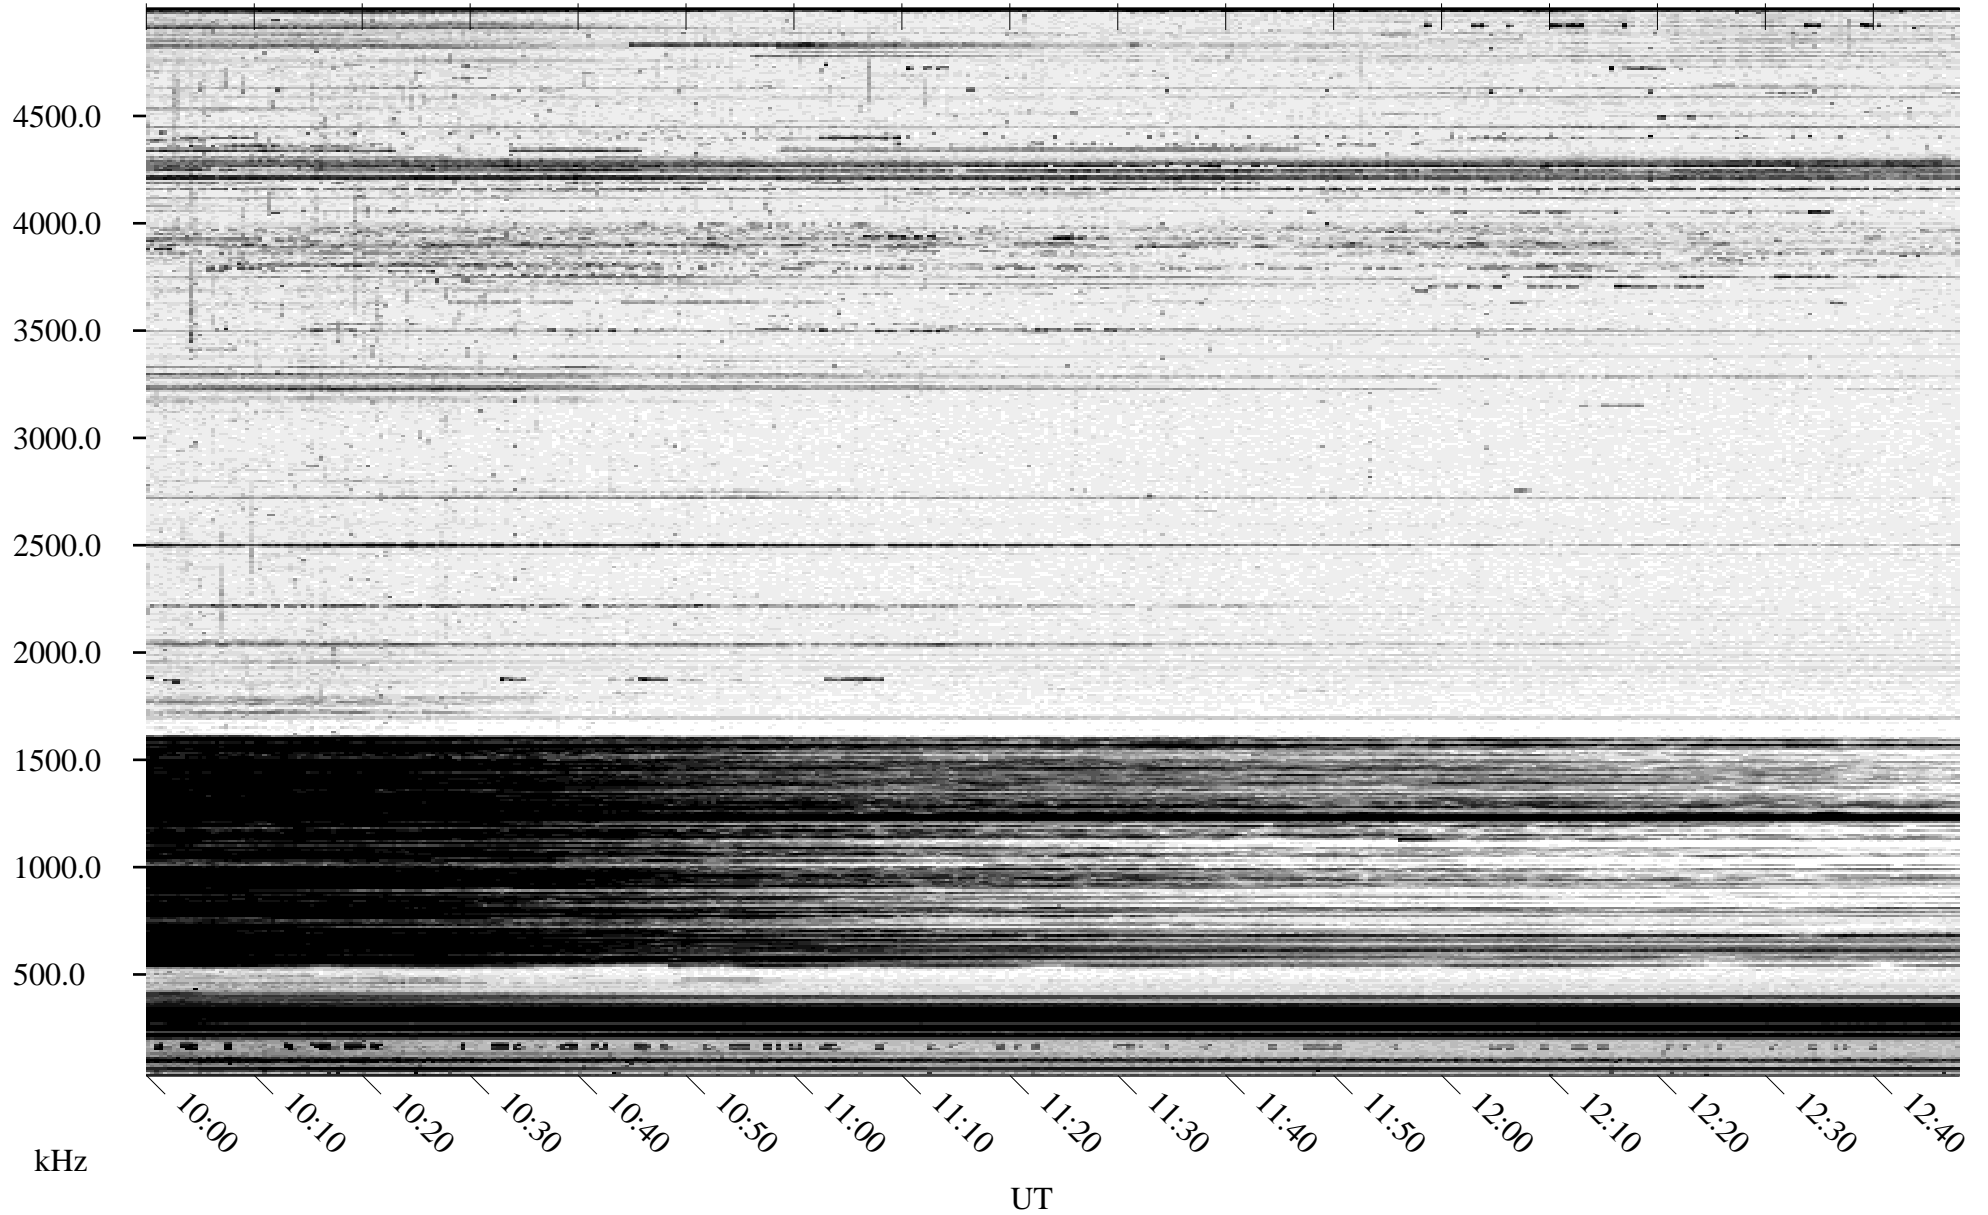

04/18/1995 Churchill, MT

Linear Scale Black = 161 White = 15

ch95108l.r00m max_12

Page 1

04/18/1995 Churchill, MT

Linear Scale Black = 161 White = 15

ch95108l.r00m max_12

Page 2

04/19/1995 Churchill, MT

Linear Scale Black = 161 White = 15

ch95108l.r00m max_12

Page 3

04/19/1995 Churchill, MT

Linear Scale Black = 161 White = 15

ch95108l.r00m max_12

Page 4

04/19/1995 Churchill, MT

Linear Scale Black = 161 White = 15

ch95108l.r00m max_12

Page 5

04/19/1995 Churchill, MT

Linear Scale Black = 161 White = 15

ch95108l.r00m max_12

Page 6

04/19/1995 Churchill, MT

Linear Scale Black = 161 White = 15

ch95108l.r00m max_12

Page 7

04/19/1995 Churchill, MT

Linear Scale Black = 161 White = 15

ch95108l.r00m max_12