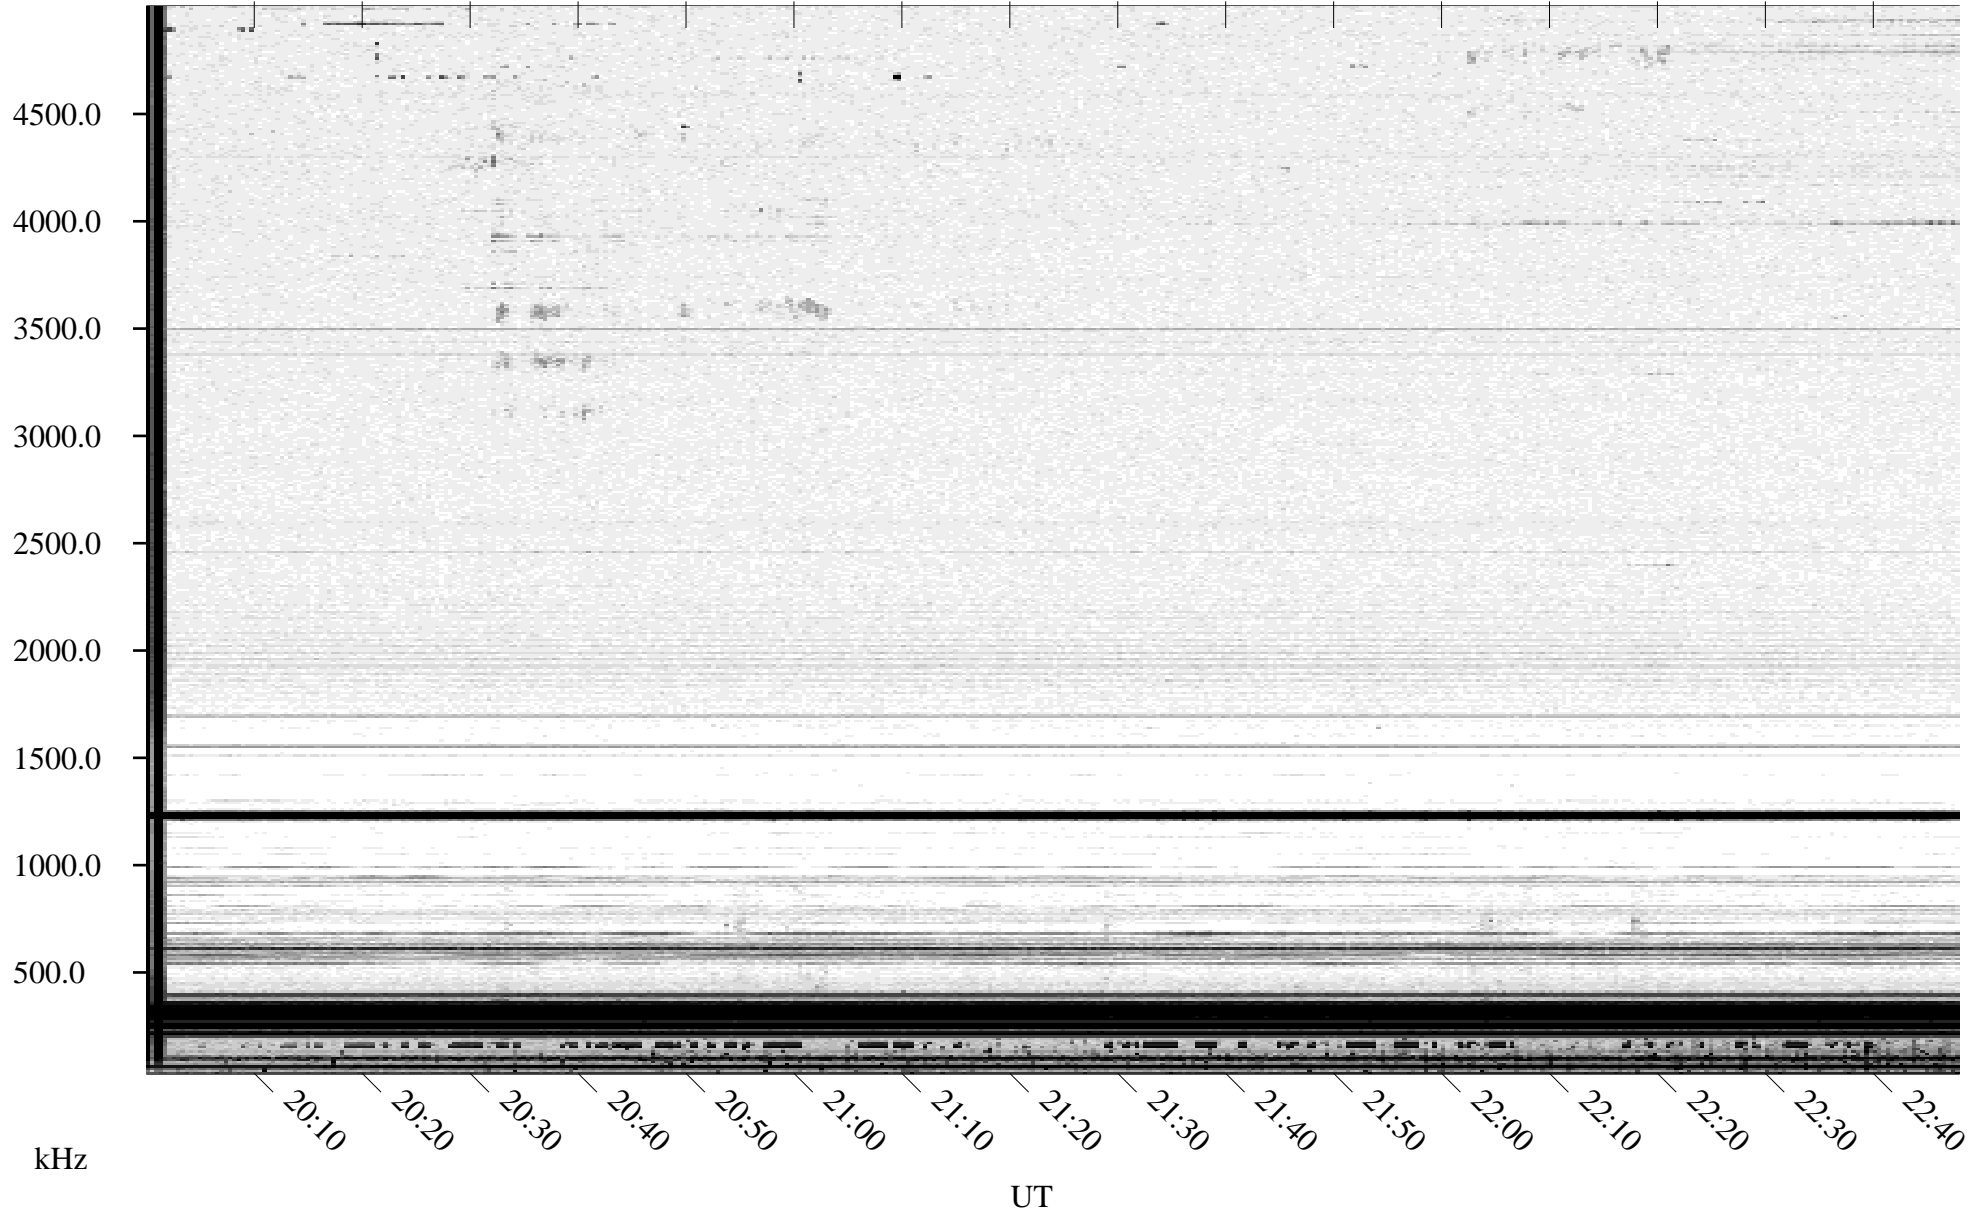

04/18/1995 Churchill, MT

Linear Scale Black = 161 White = 15

ch95108l.r00m max_12

Page 1

04/18/1995 Churchill, MT

Linear Scale Black = 161 White = 15

ch95108l.r00m max_12

Page 2

04/19/1995 Churchill, MT

Linear Scale Black = 161 White = 15

ch95108l.r00m max_12

Page 3

04/19/1995 Churchill, MT

Linear Scale Black = 161 White = 15

ch95108l.r00m max_12

Page 4

04/19/1995 Churchill, MT

Linear Scale Black = 161 White = 15

ch95108l.r00m max_12

Page 5

04/19/1995 Churchill, MT

Linear Scale Black = 161 White = 15

ch95108l.r00m max_12

Page 6

04/19/1995 Churchill, MT

Linear Scale Black = 161 White = 15

ch95108l.r00m max_12

Page 7

04/19/1995 Churchill, MT

Linear Scale Black = 161 White = 15

ch95108l.r00m max_12