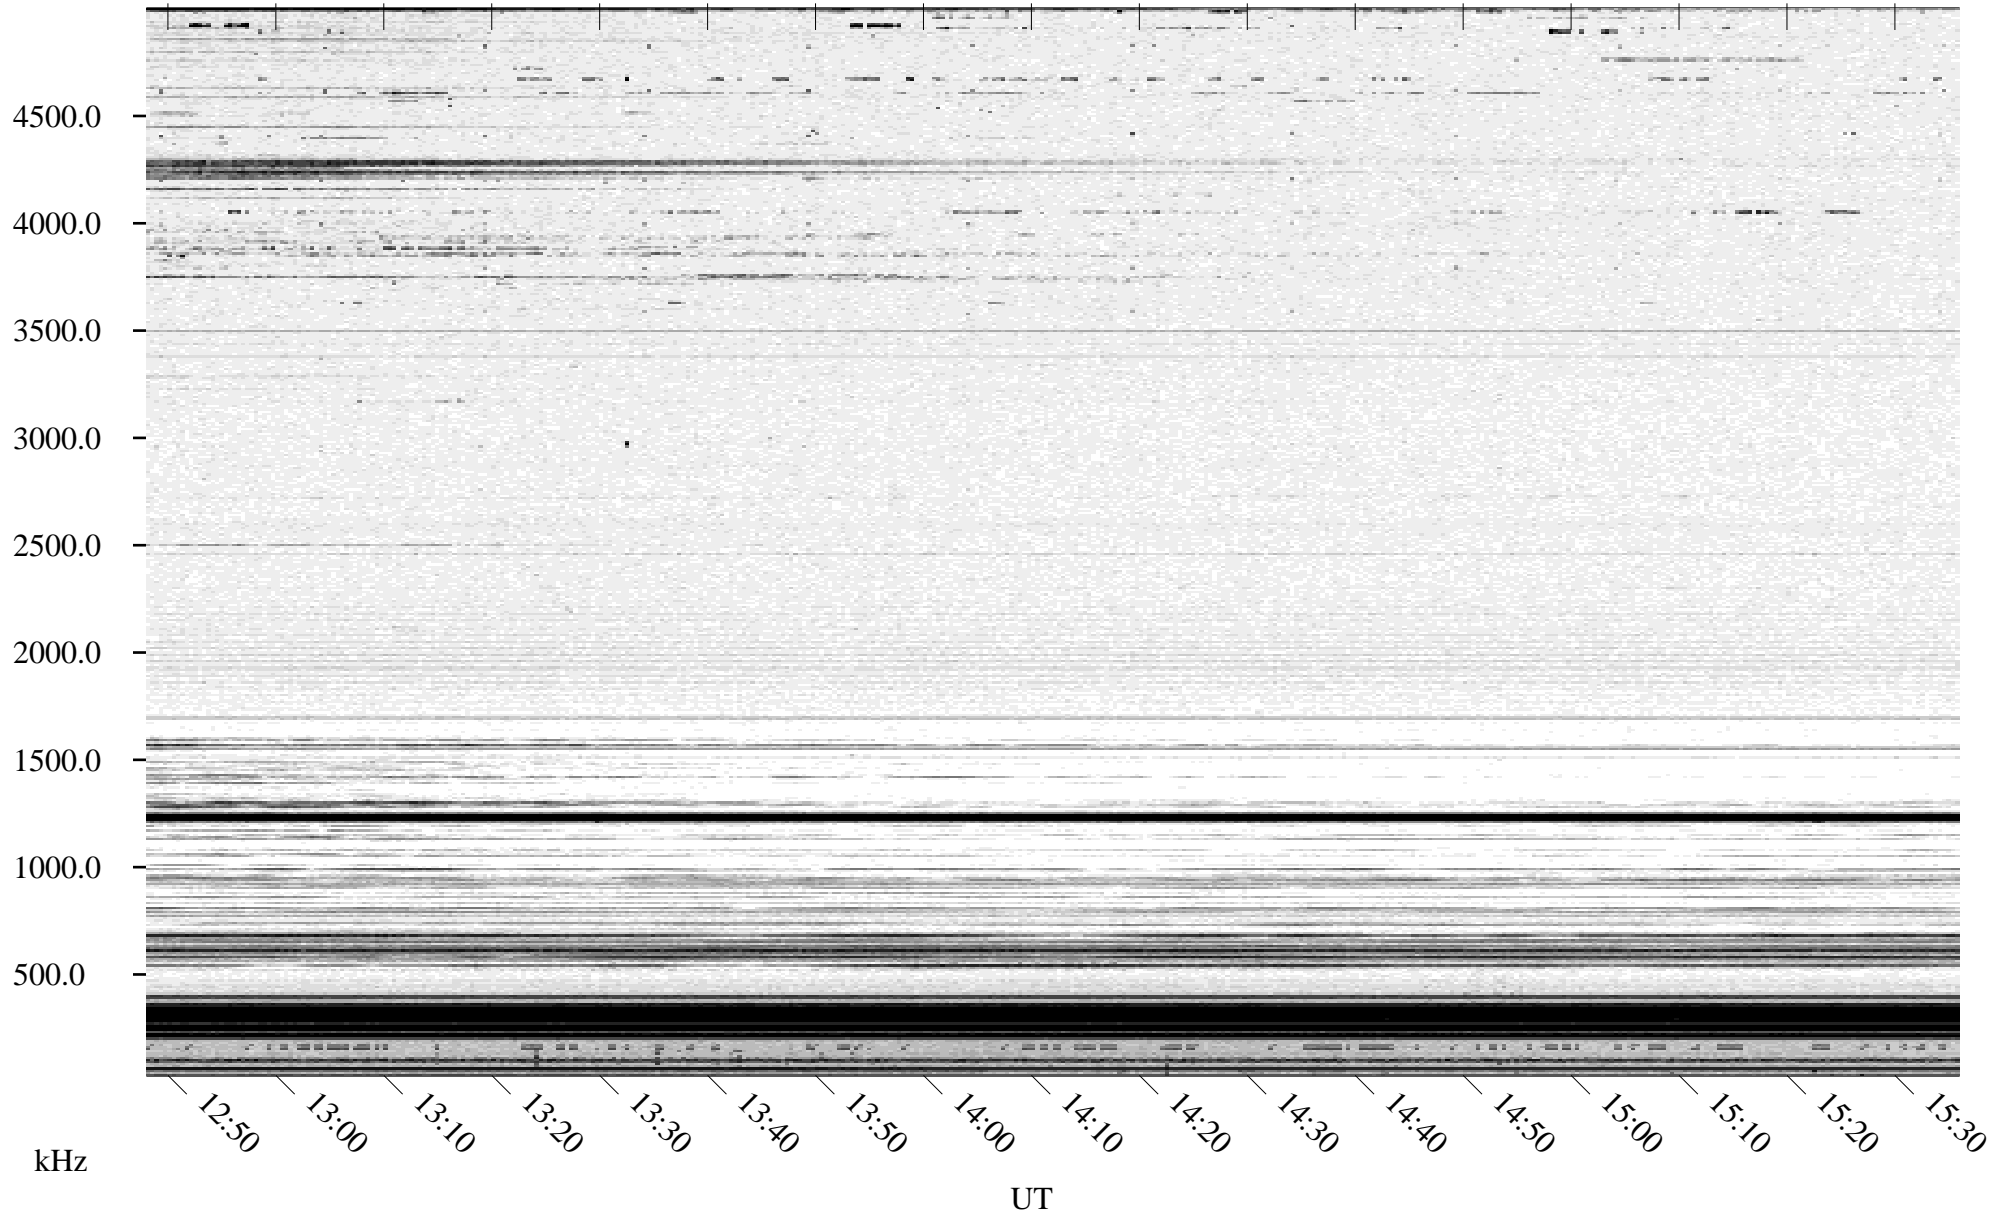

04/18/1995 Churchill, MT

Linear Scale Black = 161 White = 15

ch95108l.r00m max_12

Page 1

04/18/1995 Churchill, MT

Linear Scale Black = 161 White = 15

ch95108l.r00m max_12

Page 2

04/19/1995 Churchill, MT

Linear Scale Black = 161 White = 15

ch95108l.r00m max_12

Page 3

04/19/1995 Churchill, MT

Linear Scale Black = 161 White = 15

ch95108l.r00m max_12

Page 4

04/19/1995 Churchill, MT

Linear Scale Black = 161 White = 15

ch95108l.r00m max_12

Page 5

04/19/1995 Churchill, MT

Linear Scale Black = 161 White = 15

ch95108l.r00m max_12

Page 6

04/19/1995 Churchill, MT

Linear Scale Black = 161 White = 15

ch95108l.r00m max_12

Page 7

04/19/1995 Churchill, MT

Linear Scale Black = 161 White = 15

ch95108l.r00m max_12