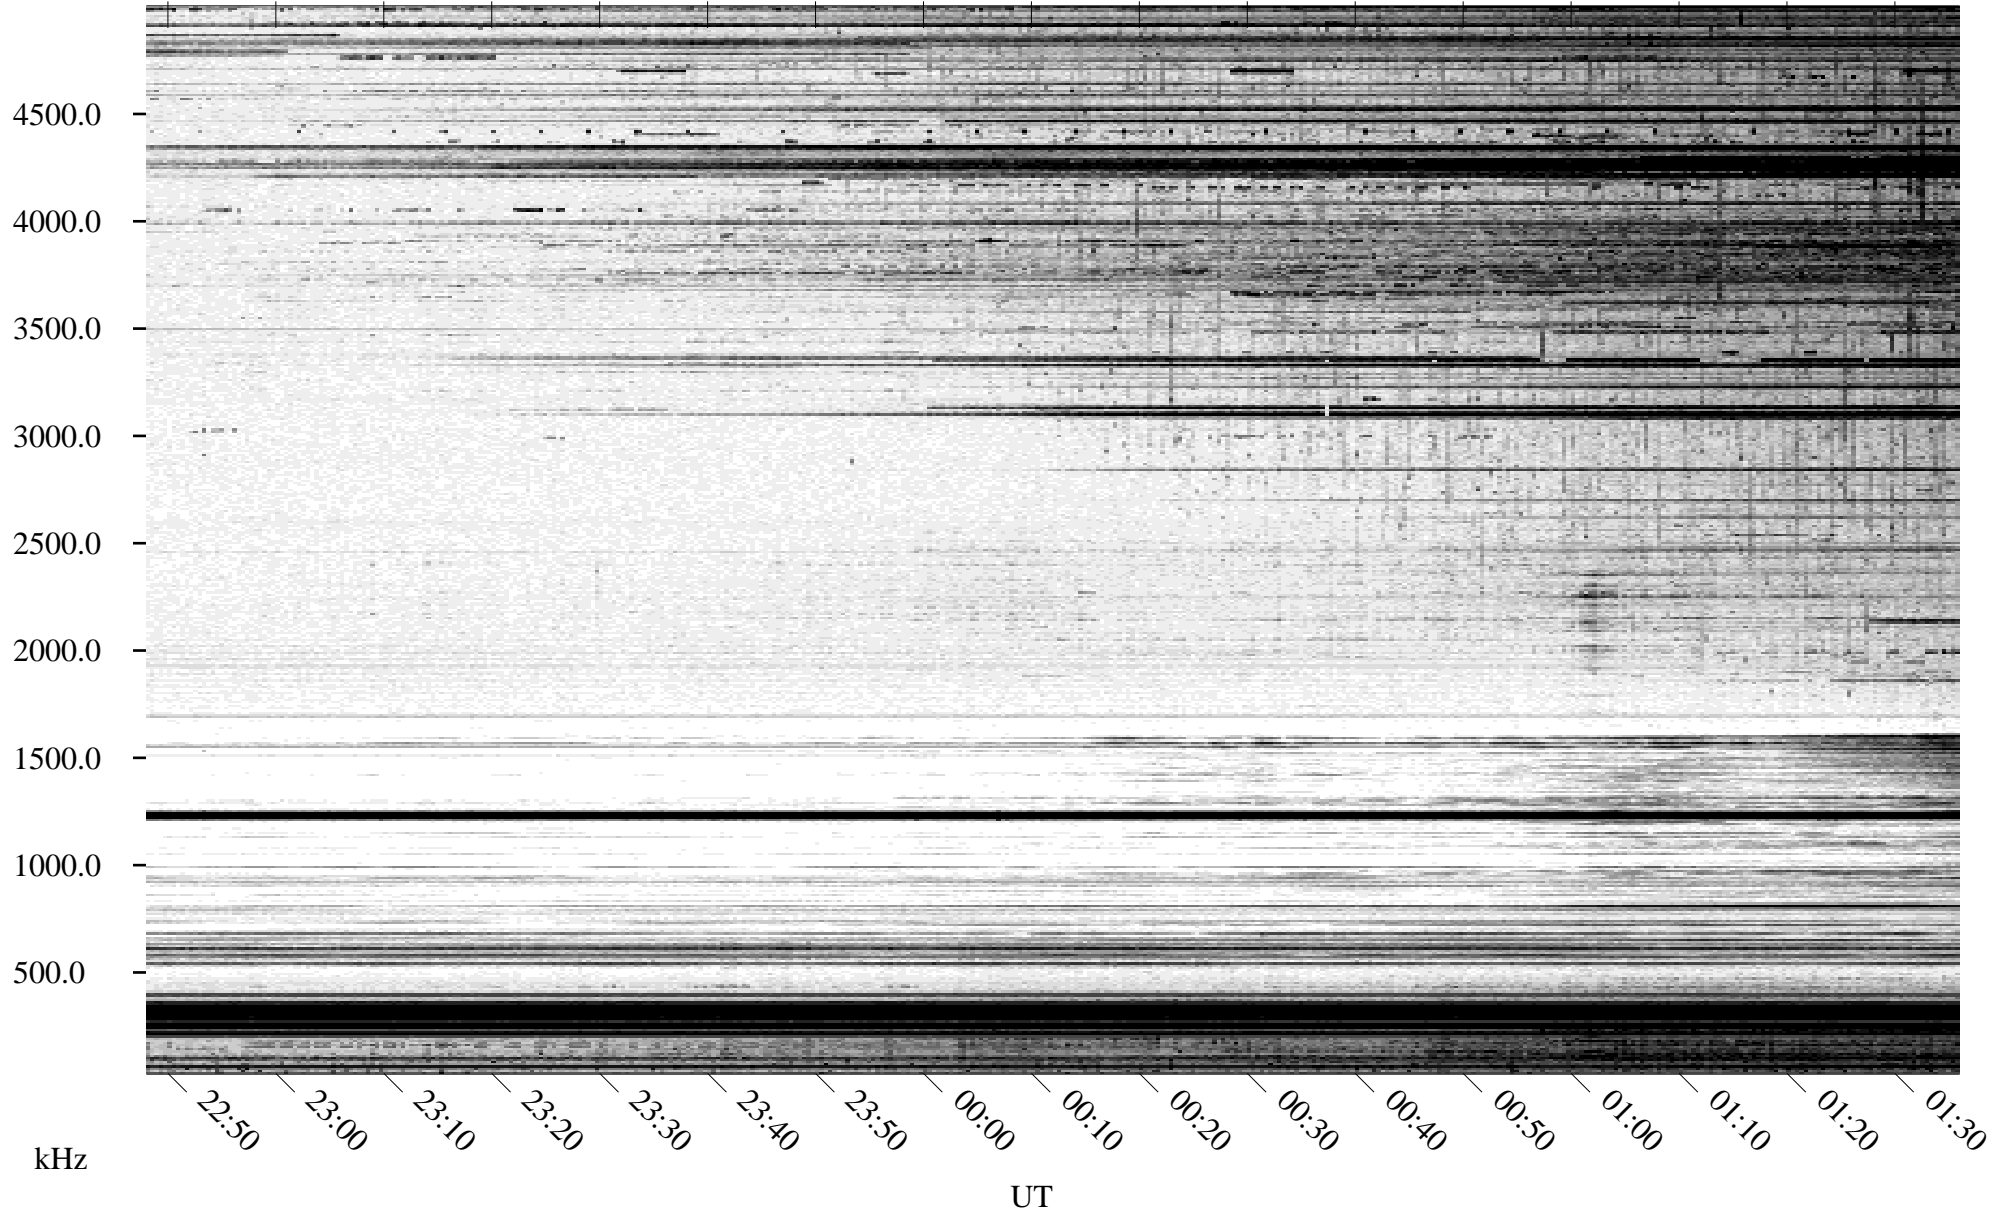

04/19/1995 Churchill, MT

Linear Scale Black = 161 White = 15

ch95109l.r00m max_12

Page 1

04/19/1995 Churchill, MT

Linear Scale Black = 161 White = 15

ch95109l.r00m max_12

Page 2

04/20/1995 Churchill, MT

Linear Scale Black = 161 White = 15

ch95109l.r00m max_12

Page 3

04/20/1995 Churchill, MT

Linear Scale Black = 161 White = 15

ch95109l.r00m max_12

Page 4

04/20/1995 Churchill, MT

Linear Scale Black = 161 White = 15

ch95109l.r00m max_12

Page 5

04/20/1995 Churchill, MT

Linear Scale Black = 161 White = 15

ch95109l.r00m max_12

Page 6

04/20/1995 Churchill, MT

Linear Scale Black = 161 White = 15

ch95109l.r00m max_12

Page 7

04/20/1995 Churchill, MT

Linear Scale Black = 161 White = 15

ch95109l.r00m max_12