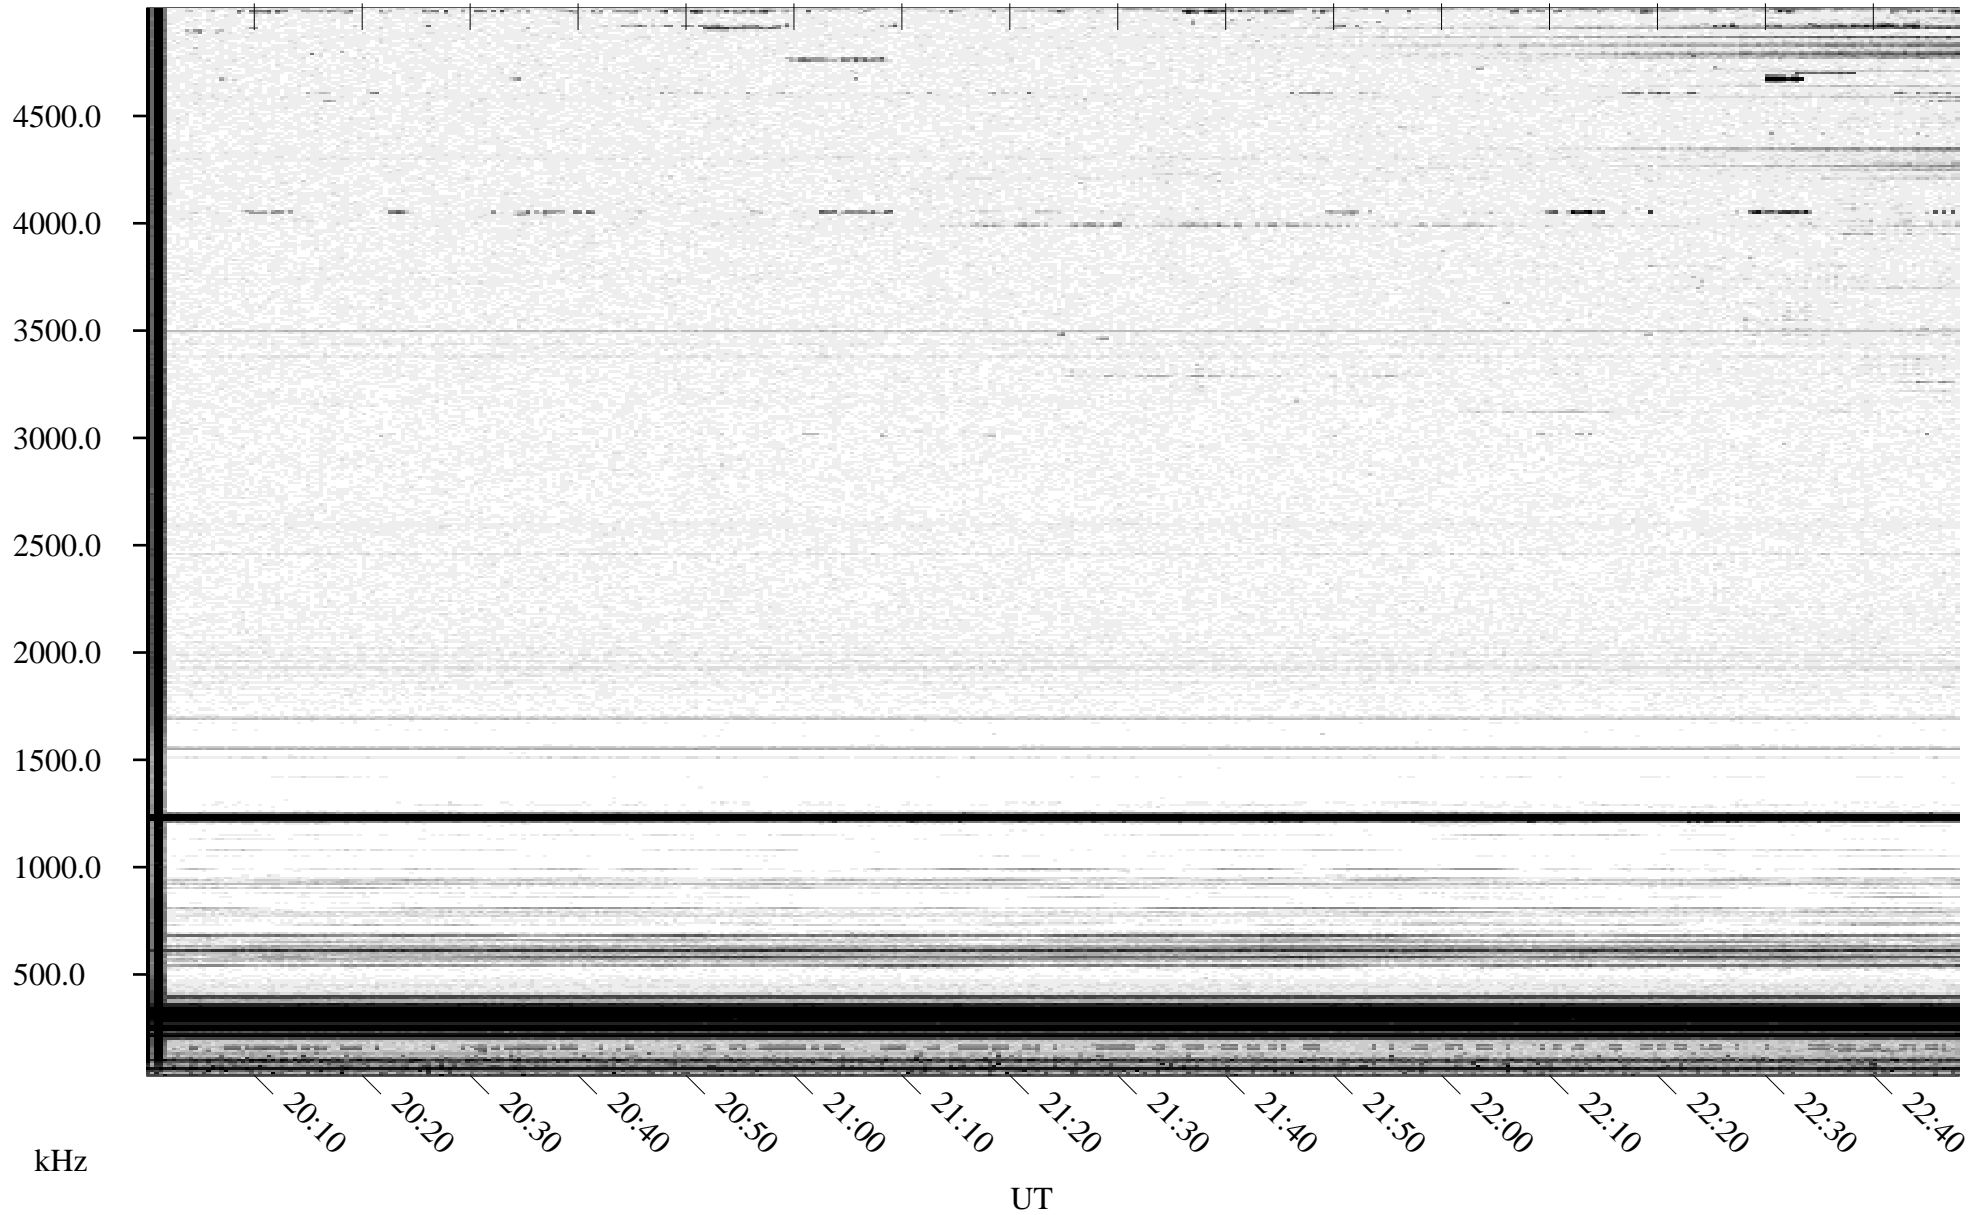

04/19/1995 Churchill, MT

Linear Scale Black = 161 White = 15

ch95109l.r00m max_12

Page 1

04/19/1995 Churchill, MT

Linear Scale Black = 161 White = 15

ch95109l.r00m max_12

Page 2

04/20/1995 Churchill, MT

Linear Scale Black = 161 White = 15

ch95109l.r00m max_12

Page 3

04/20/1995 Churchill, MT

Linear Scale Black = 161 White = 15

ch95109l.r00m max_12

Page 4

04/20/1995 Churchill, MT

Linear Scale Black = 161 White = 15

ch95109l.r00m max_12

Page 5

04/20/1995 Churchill, MT

Linear Scale Black = 161 White = 15

ch95109l.r00m max_12

Page 6

04/20/1995 Churchill, MT

Linear Scale Black = 161 White = 15

ch95109l.r00m max_12

Page 7

04/20/1995 Churchill, MT

Linear Scale Black = 161 White = 15

ch95109l.r00m max_12