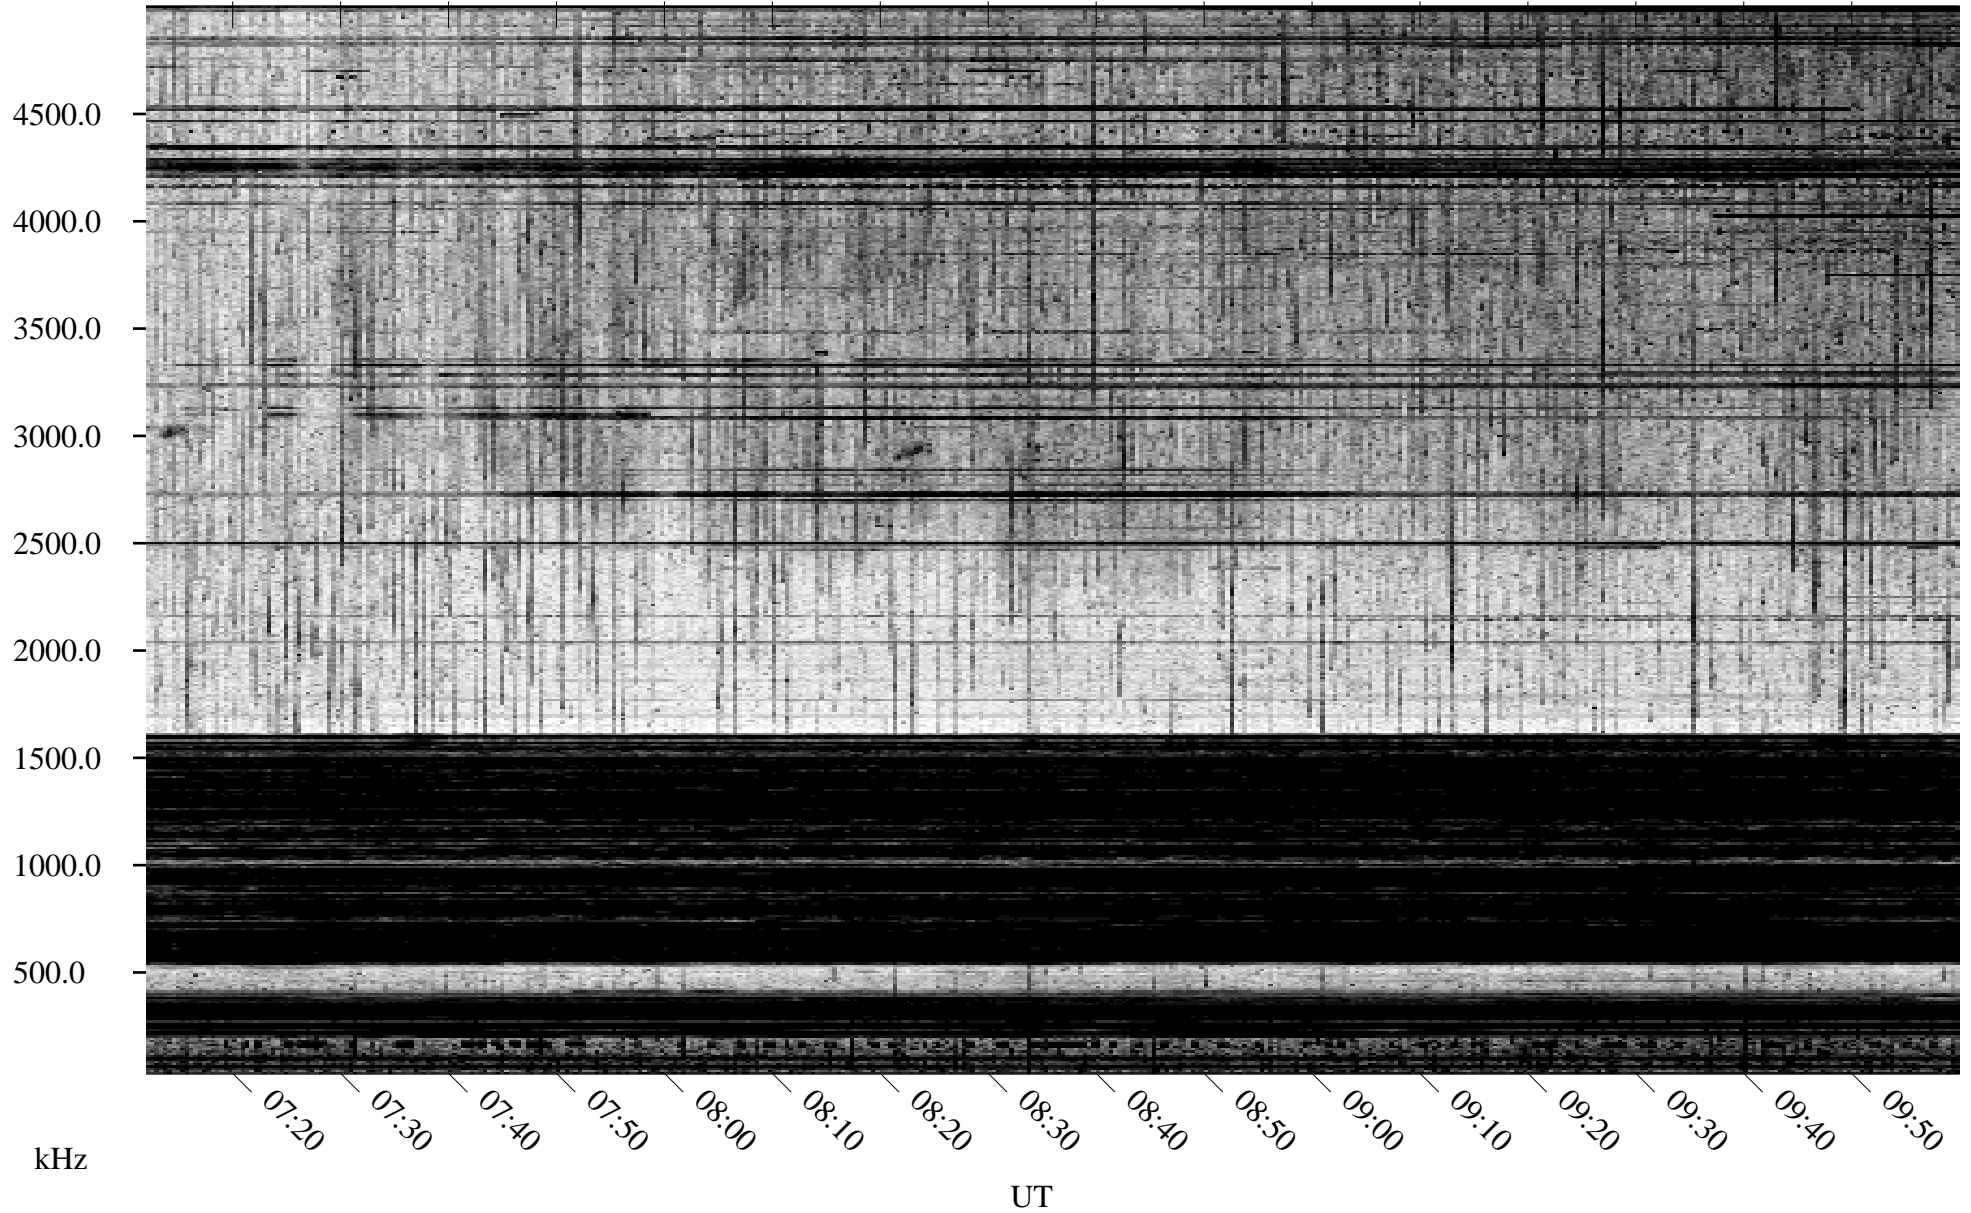

04/19/1995 Churchill, MT

Linear Scale Black = 161 White = 15

ch95109l.r00m max_12

Page 1

04/19/1995 Churchill, MT

Linear Scale Black = 161 White = 15

ch95109l.r00m max_12

Page 2

04/20/1995 Churchill, MT

Linear Scale Black = 161 White = 15

ch95109l.r00m max_12

Page 3

04/20/1995 Churchill, MT

Linear Scale Black = 161 White = 15

ch95109l.r00m max_12

Page 4

04/20/1995 Churchill, MT

Linear Scale Black = 161 White = 15

ch95109l.r00m max_12

Page 5

04/20/1995 Churchill, MT

Linear Scale Black = 161 White = 15

ch95109l.r00m max_12

Page 6

04/20/1995 Churchill, MT

Linear Scale Black = 161 White = 15

ch95109l.r00m max_12

Page 7

04/20/1995 Churchill, MT

Linear Scale Black = 161 White = 15

ch95109l.r00m max_12