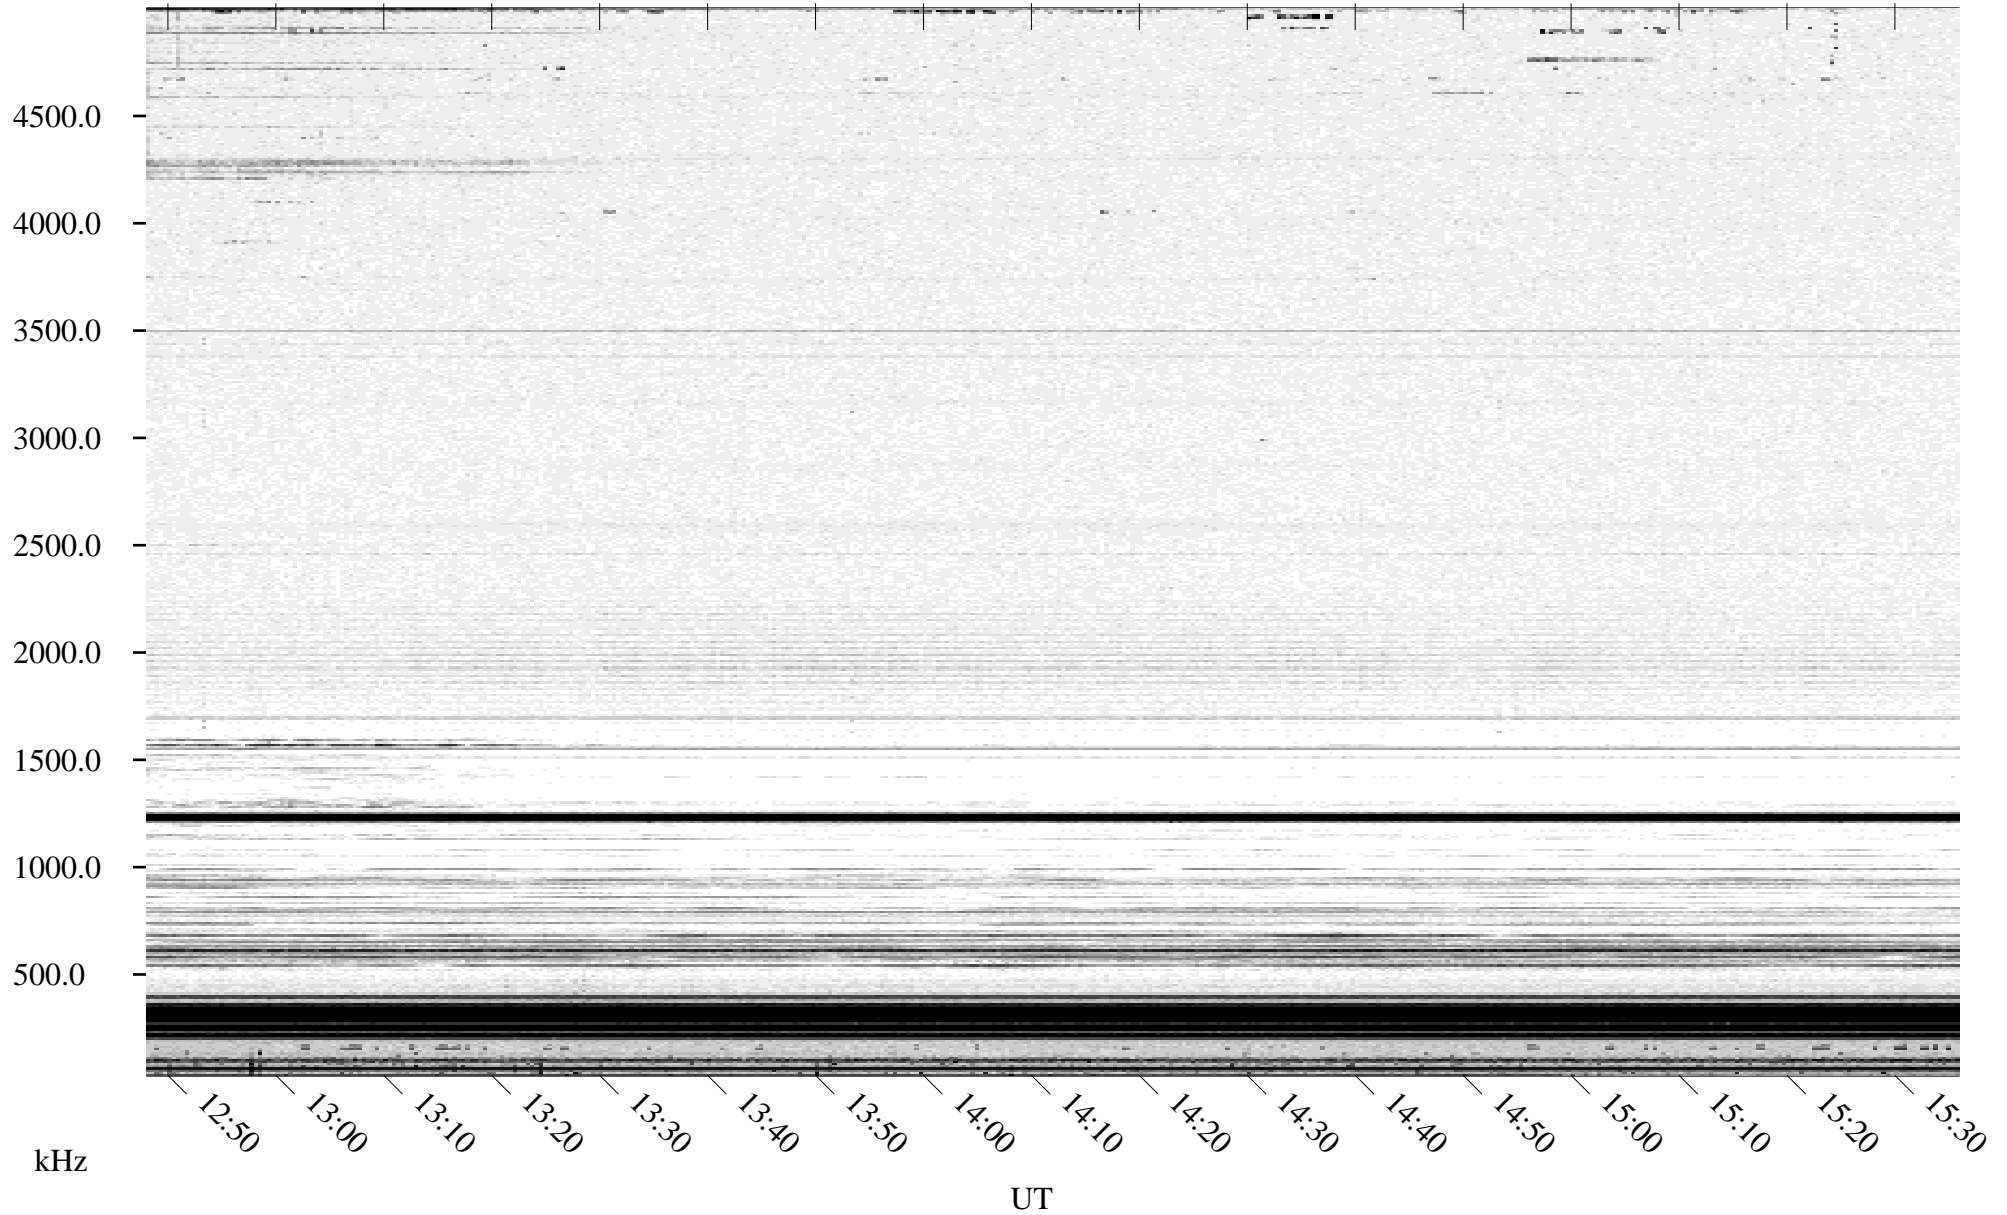

04/19/1995 Churchill, MT

Linear Scale Black = 161 White = 15

ch95109l.r00m max_12

Page 1

04/19/1995 Churchill, MT

Linear Scale Black = 161 White = 15

ch95109l.r00m max_12

Page 2

04/20/1995 Churchill, MT

Linear Scale Black = 161 White = 15

ch95109l.r00m max_12

Page 3

04/20/1995 Churchill, MT

Linear Scale Black = 161 White = 15

ch95109l.r00m max_12

Page 4

04/20/1995 Churchill, MT

Linear Scale Black = 161 White = 15

ch95109l.r00m max_12

Page 5

04/20/1995 Churchill, MT

Linear Scale Black = 161 White = 15

ch95109l.r00m max_12

Page 6

04/20/1995 Churchill, MT

Linear Scale Black = 161 White = 15

ch95109l.r00m max_12

Page 7

04/20/1995 Churchill, MT

Linear Scale Black = 161 White = 15

ch95109l.r00m max_12