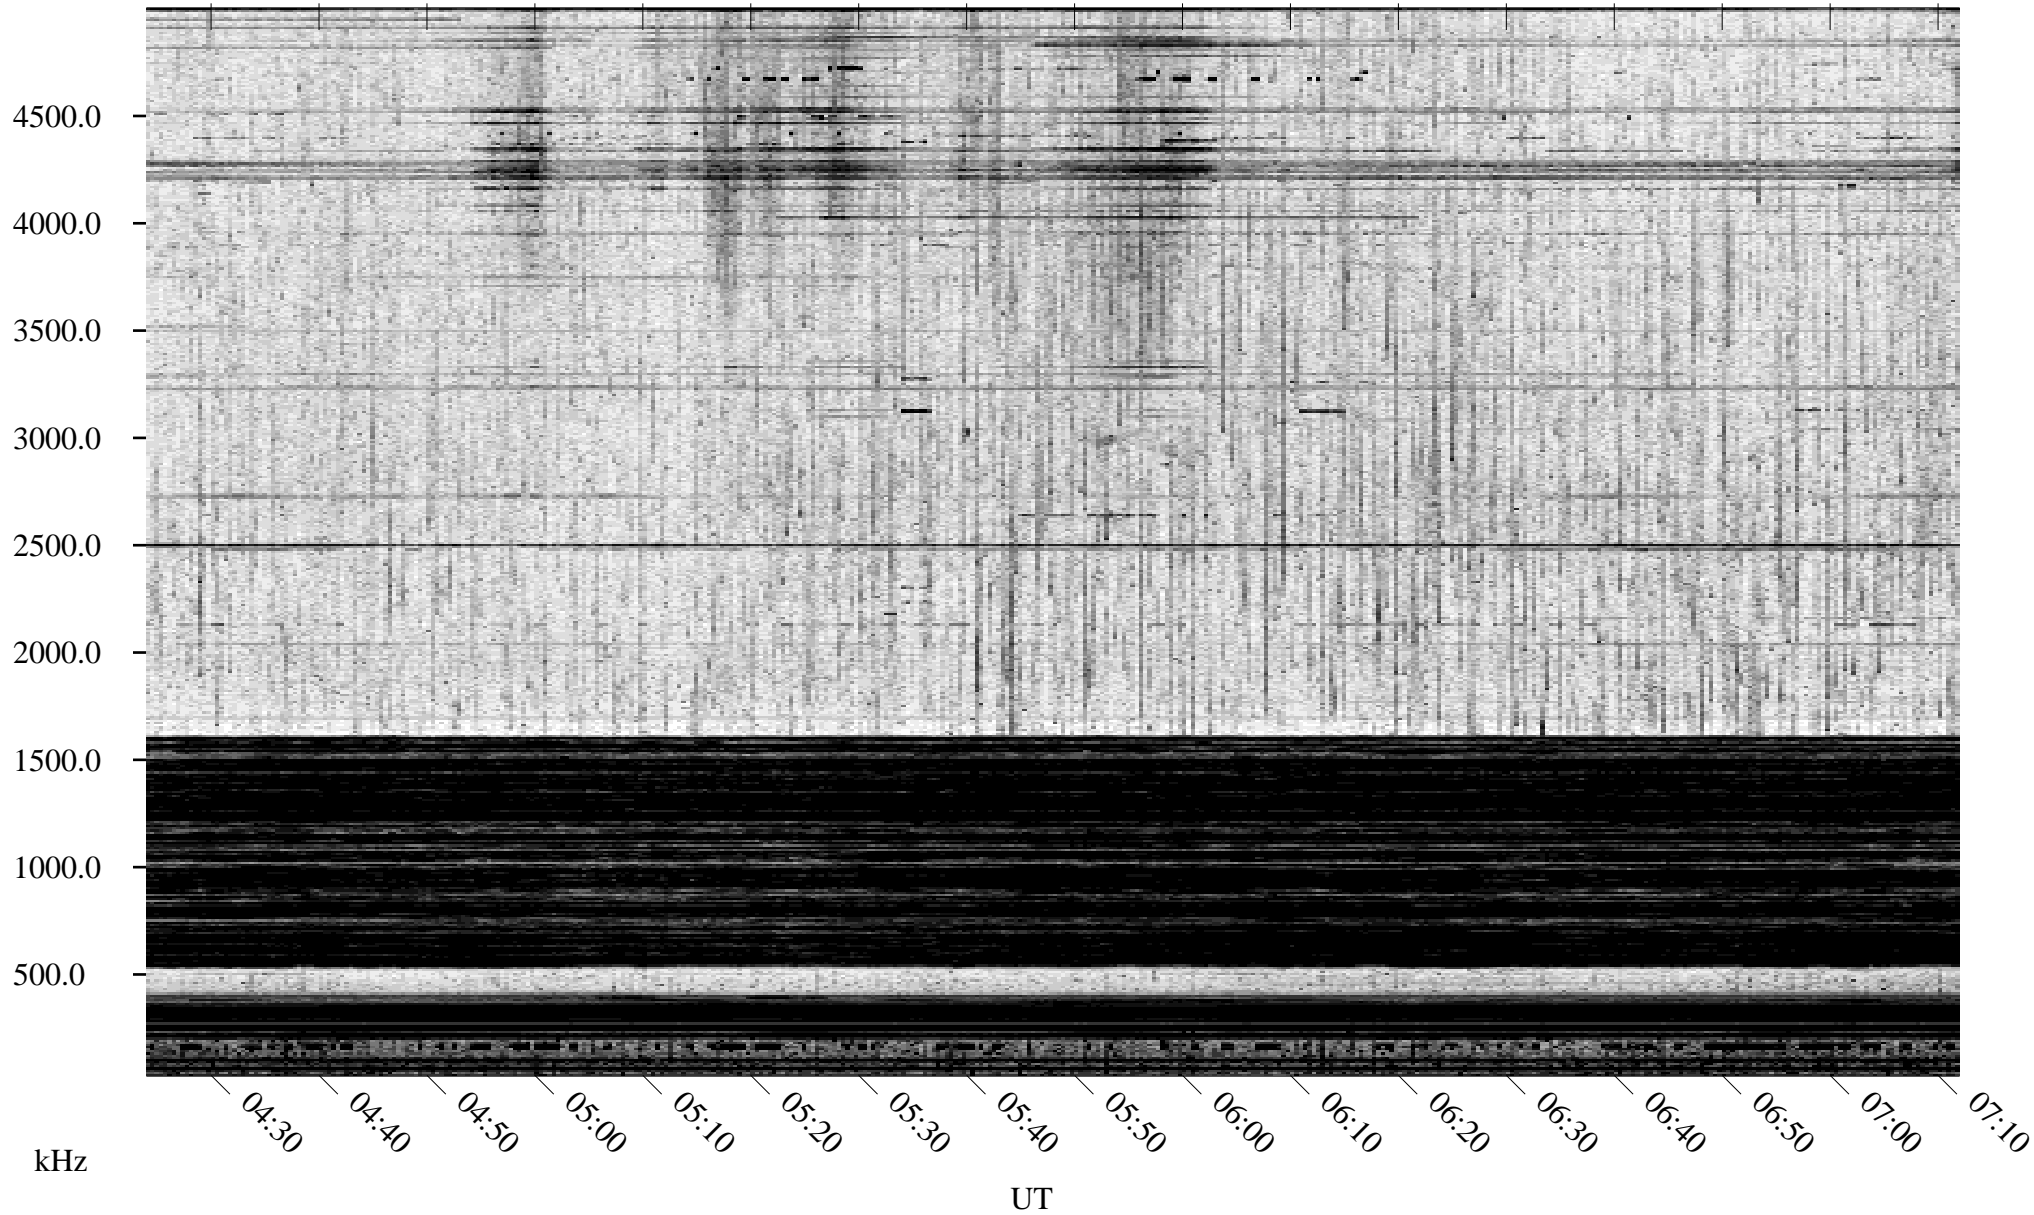

04/19/1995 Churchill, MT

Linear Scale Black = 161 White = 15

ch95109l.r00m max_12

Page 1

04/19/1995 Churchill, MT

Linear Scale Black = 161 White = 15

ch95109l.r00m max_12

Page 2

04/20/1995 Churchill, MT

Linear Scale Black = 161 White = 15

ch95109l.r00m max_12

Page 3

04/20/1995 Churchill, MT

Linear Scale Black = 161 White = 15

ch95109l.r00m max_12

Page 4

04/20/1995 Churchill, MT

Linear Scale Black = 161 White = 15

ch95109l.r00m max_12

Page 5

04/20/1995 Churchill, MT

Linear Scale Black = 161 White = 15

ch95109l.r00m max_12

Page 6

04/20/1995 Churchill, MT

Linear Scale Black = 161 White = 15

ch95109l.r00m max_12

Page 7

04/20/1995 Churchill, MT

Linear Scale Black = 161 White = 15

ch95109l.r00m max_12