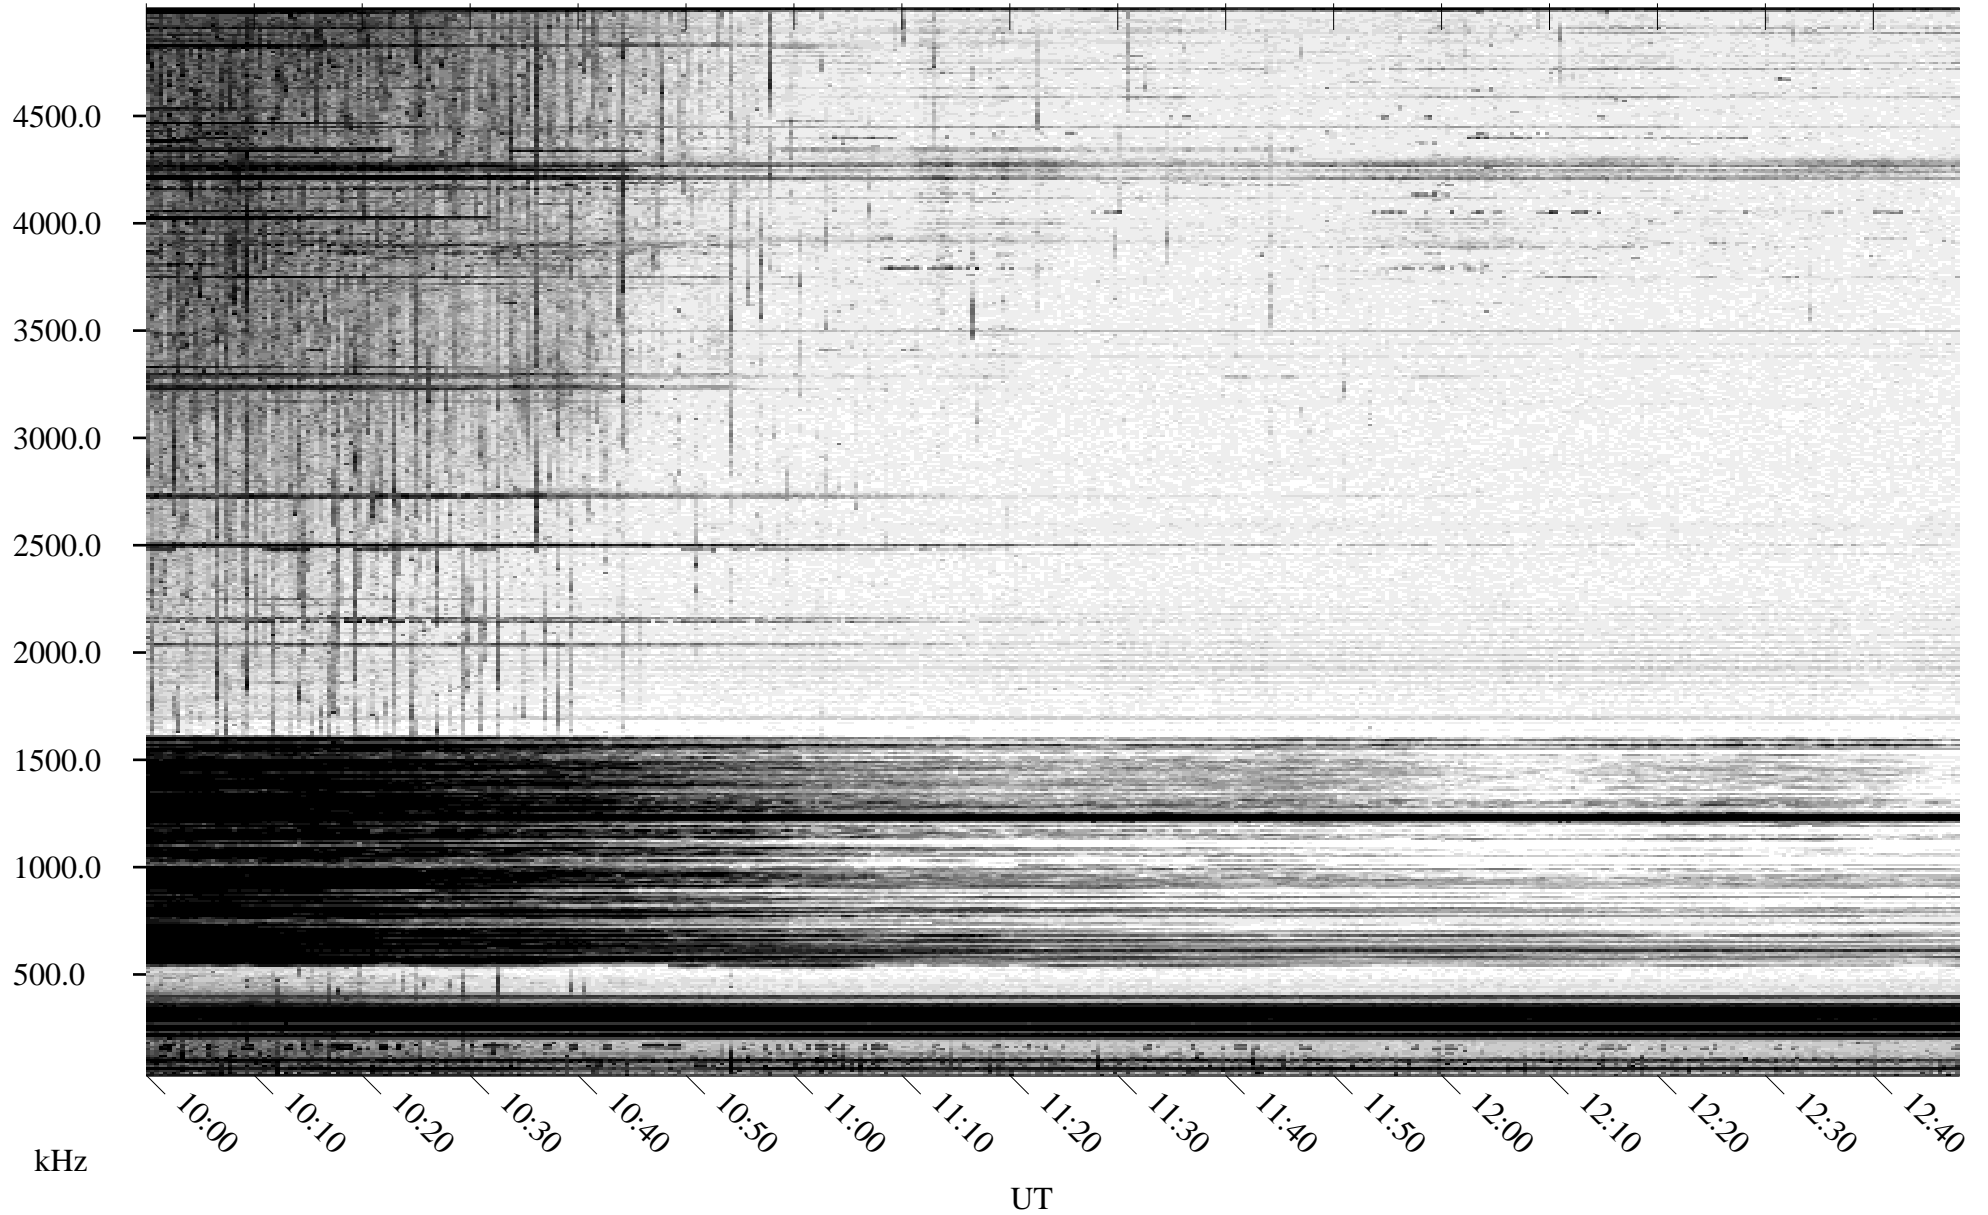

04/19/1995 Churchill, MT

Linear Scale Black = 161 White = 15

ch95109l.r00m max_12

Page 1

04/19/1995 Churchill, MT

Linear Scale Black = 161 White = 15

ch95109l.r00m max_12

Page 2

04/20/1995 Churchill, MT

Linear Scale Black = 161 White = 15

ch95109l.r00m max_12

Page 3

04/20/1995 Churchill, MT

Linear Scale Black = 161 White = 15

ch95109l.r00m max_12

Page 4

04/20/1995 Churchill, MT

Linear Scale Black = 161 White = 15

ch95109l.r00m max_12

Page 5

04/20/1995 Churchill, MT

Linear Scale Black = 161 White = 15

ch95109l.r00m max_12

Page 6

04/20/1995 Churchill, MT

Linear Scale Black = 161 White = 15

ch95109l.r00m max_12

Page 7

04/20/1995 Churchill, MT

Linear Scale Black = 161 White = 15

ch95109l.r00m max_12