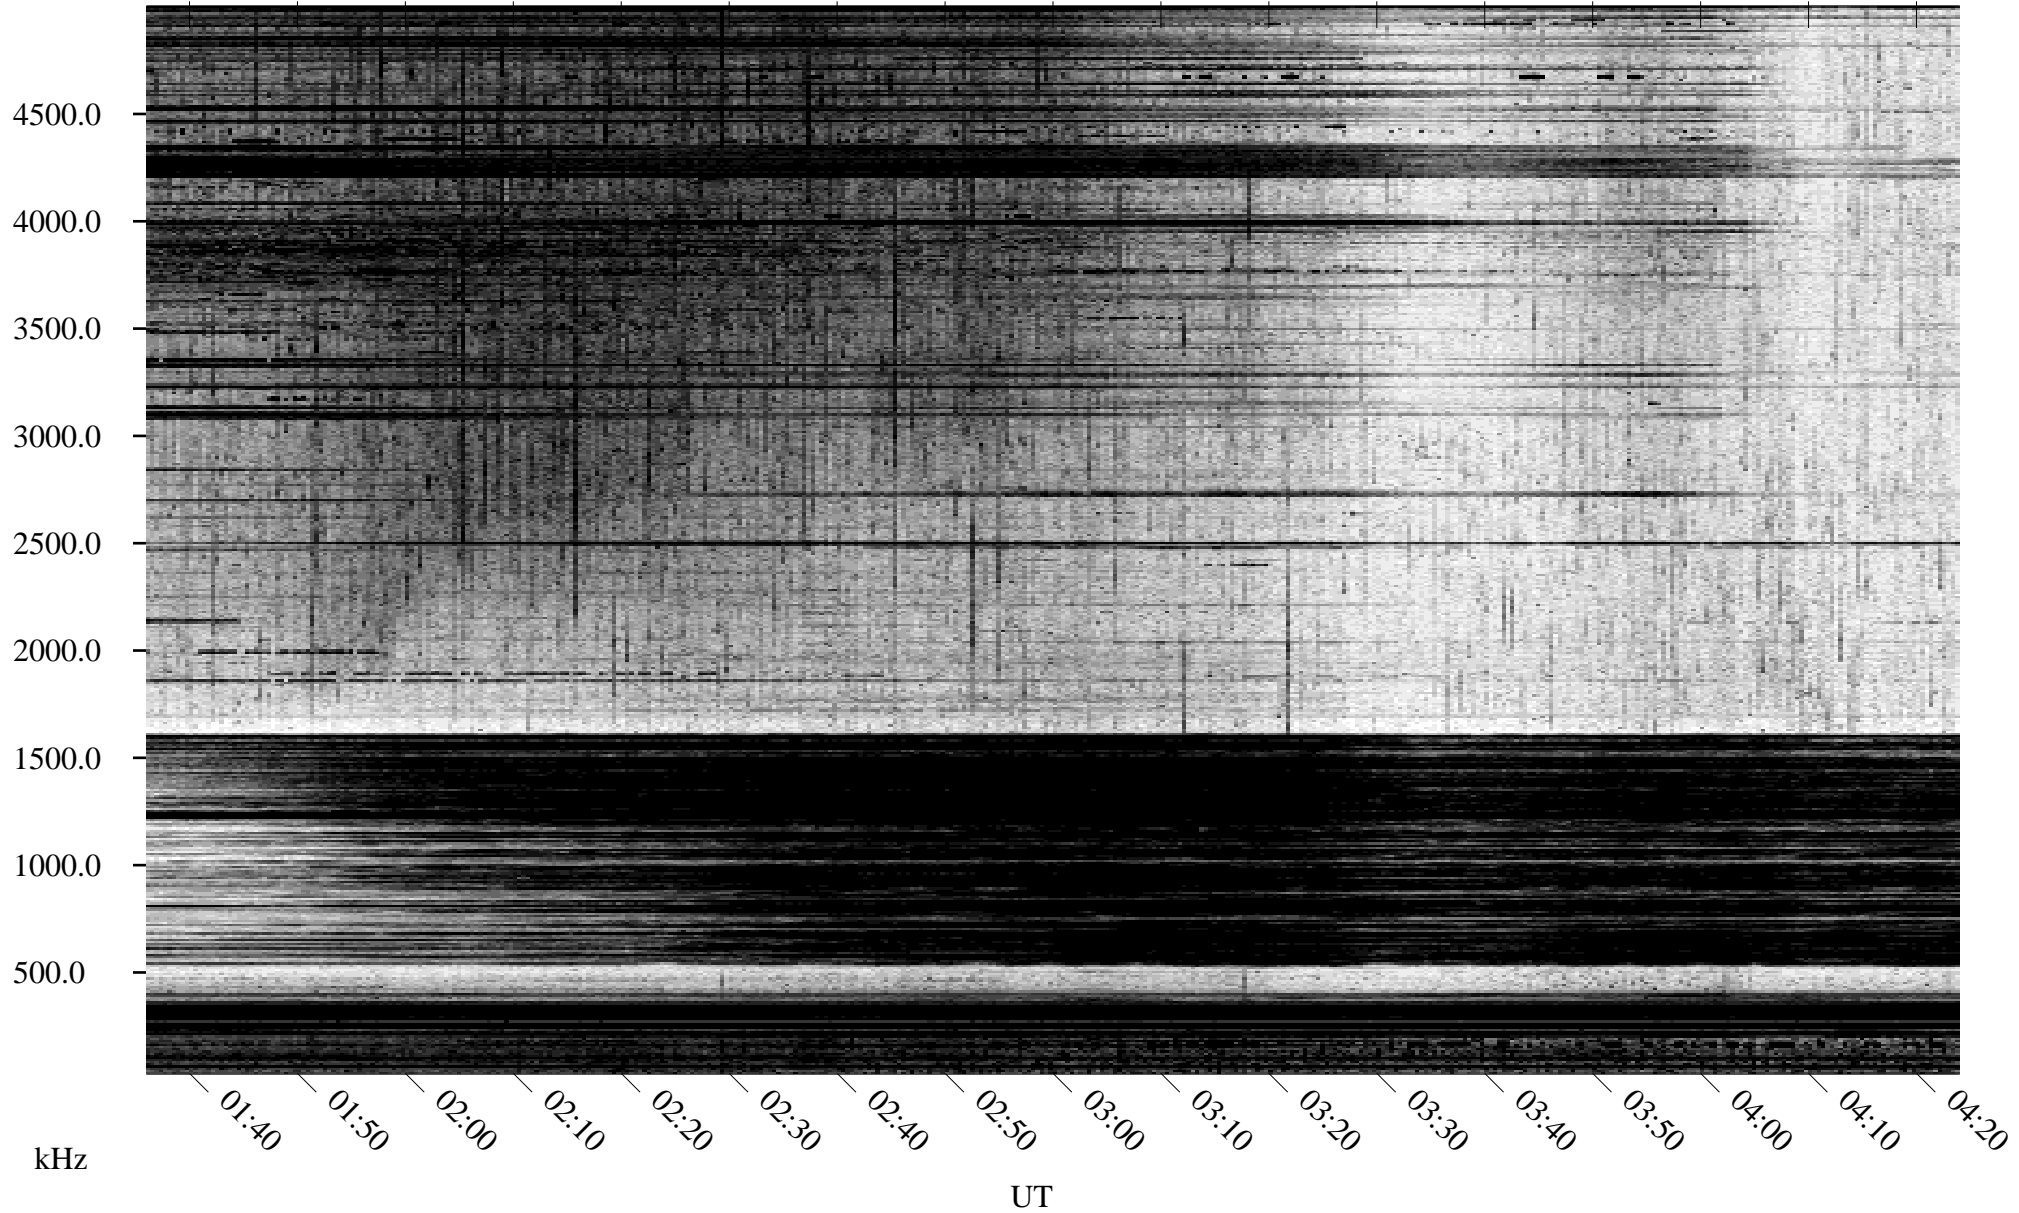

04/19/1995 Churchill, MT

Linear Scale Black = 161 White = 15

ch95109l.r00m max_12

Page 1

04/19/1995 Churchill, MT

Linear Scale Black = 161 White = 15

ch95109l.r00m max_12

Page 2

04/20/1995 Churchill, MT

Linear Scale Black = 161 White = 15

ch95109l.r00m max_12

Page 3

04/20/1995 Churchill, MT

Linear Scale Black = 161 White = 15

ch95109l.r00m max_12

Page 4

04/20/1995 Churchill, MT

Linear Scale Black = 161 White = 15

ch95109l.r00m max_12

Page 5

04/20/1995 Churchill, MT

Linear Scale Black = 161 White = 15

ch95109l.r00m max_12

Page 6

04/20/1995 Churchill, MT

Linear Scale Black = 161 White = 15

ch95109l.r00m max_12

Page 7

04/20/1995 Churchill, MT

Linear Scale Black = 161 White = 15

ch95109l.r00m max_12