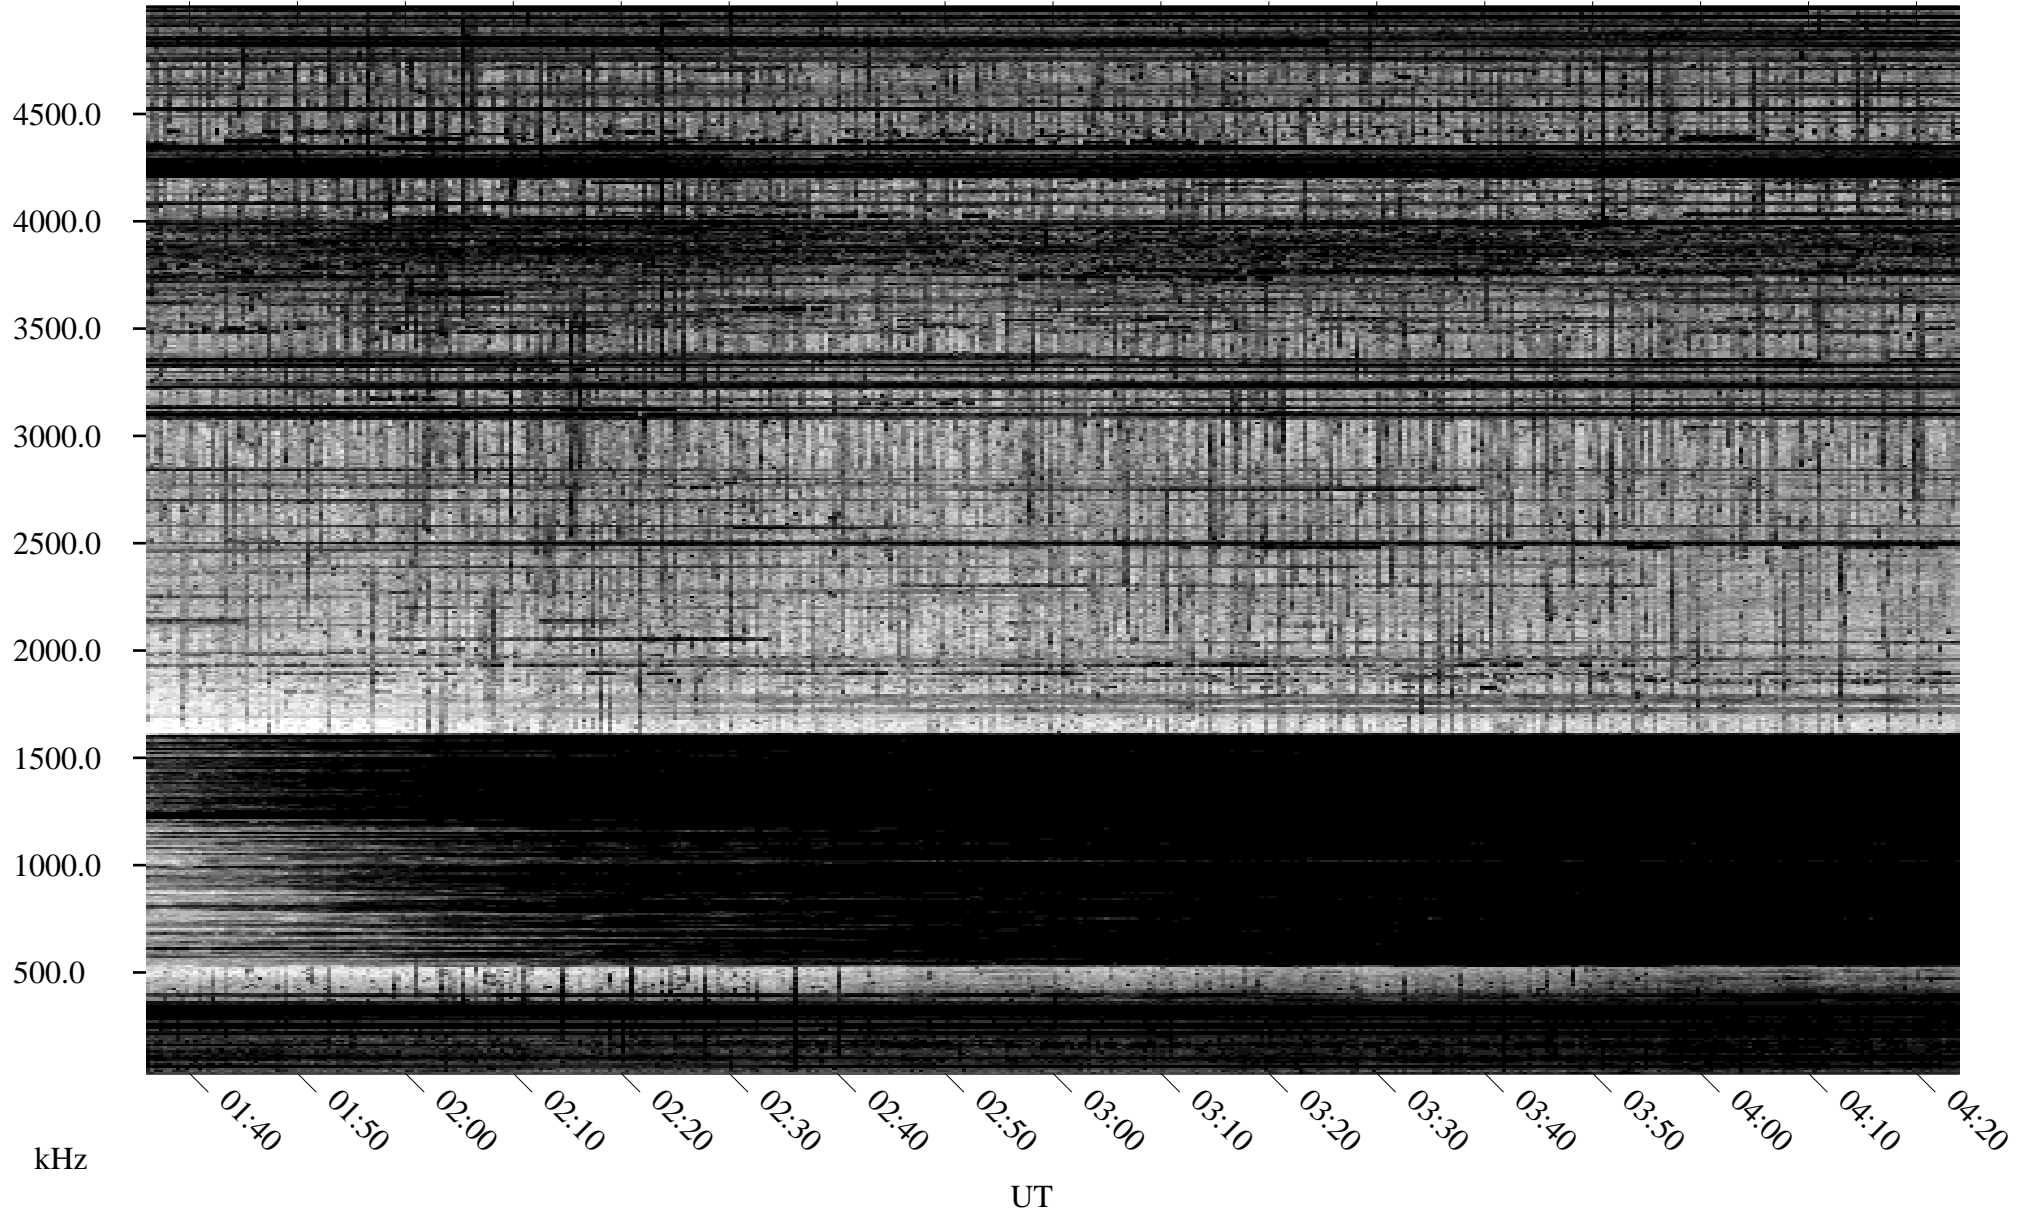

04/21/1995 Churchill, MT

Linear Scale Black = 161 White = 15

ch951111l.r00m max_12

Page 1

04/21/1995 Churchill, MT

Linear Scale Black = 161 White = 15

ch951111.r00m max_12

Page 2

04/22/1995 Churchill, MT

Linear Scale Black = 161 White = 15

ch951111.r00m max_12

Page 3

04/22/1995 Churchill, MT

Linear Scale Black = 161 White = 15

ch951111l.r00m max_12

Page 4

04/22/1995 Churchill, MT

Linear Scale Black = 161 White = 15

ch951111l.r00m max_12

04/22/1995 Churchill, MT

Linear Scale Black = 161 White = 15

ch951111l.r00m max_12

Page 6

04/22/1995 Churchill, MT

Linear Scale Black = 161 White = 15

ch951111l.r00m max_12

Page 7

04/22/1995 Churchill, MT

Linear Scale Black = 161 White = 15

ch951111l.r00m max_12