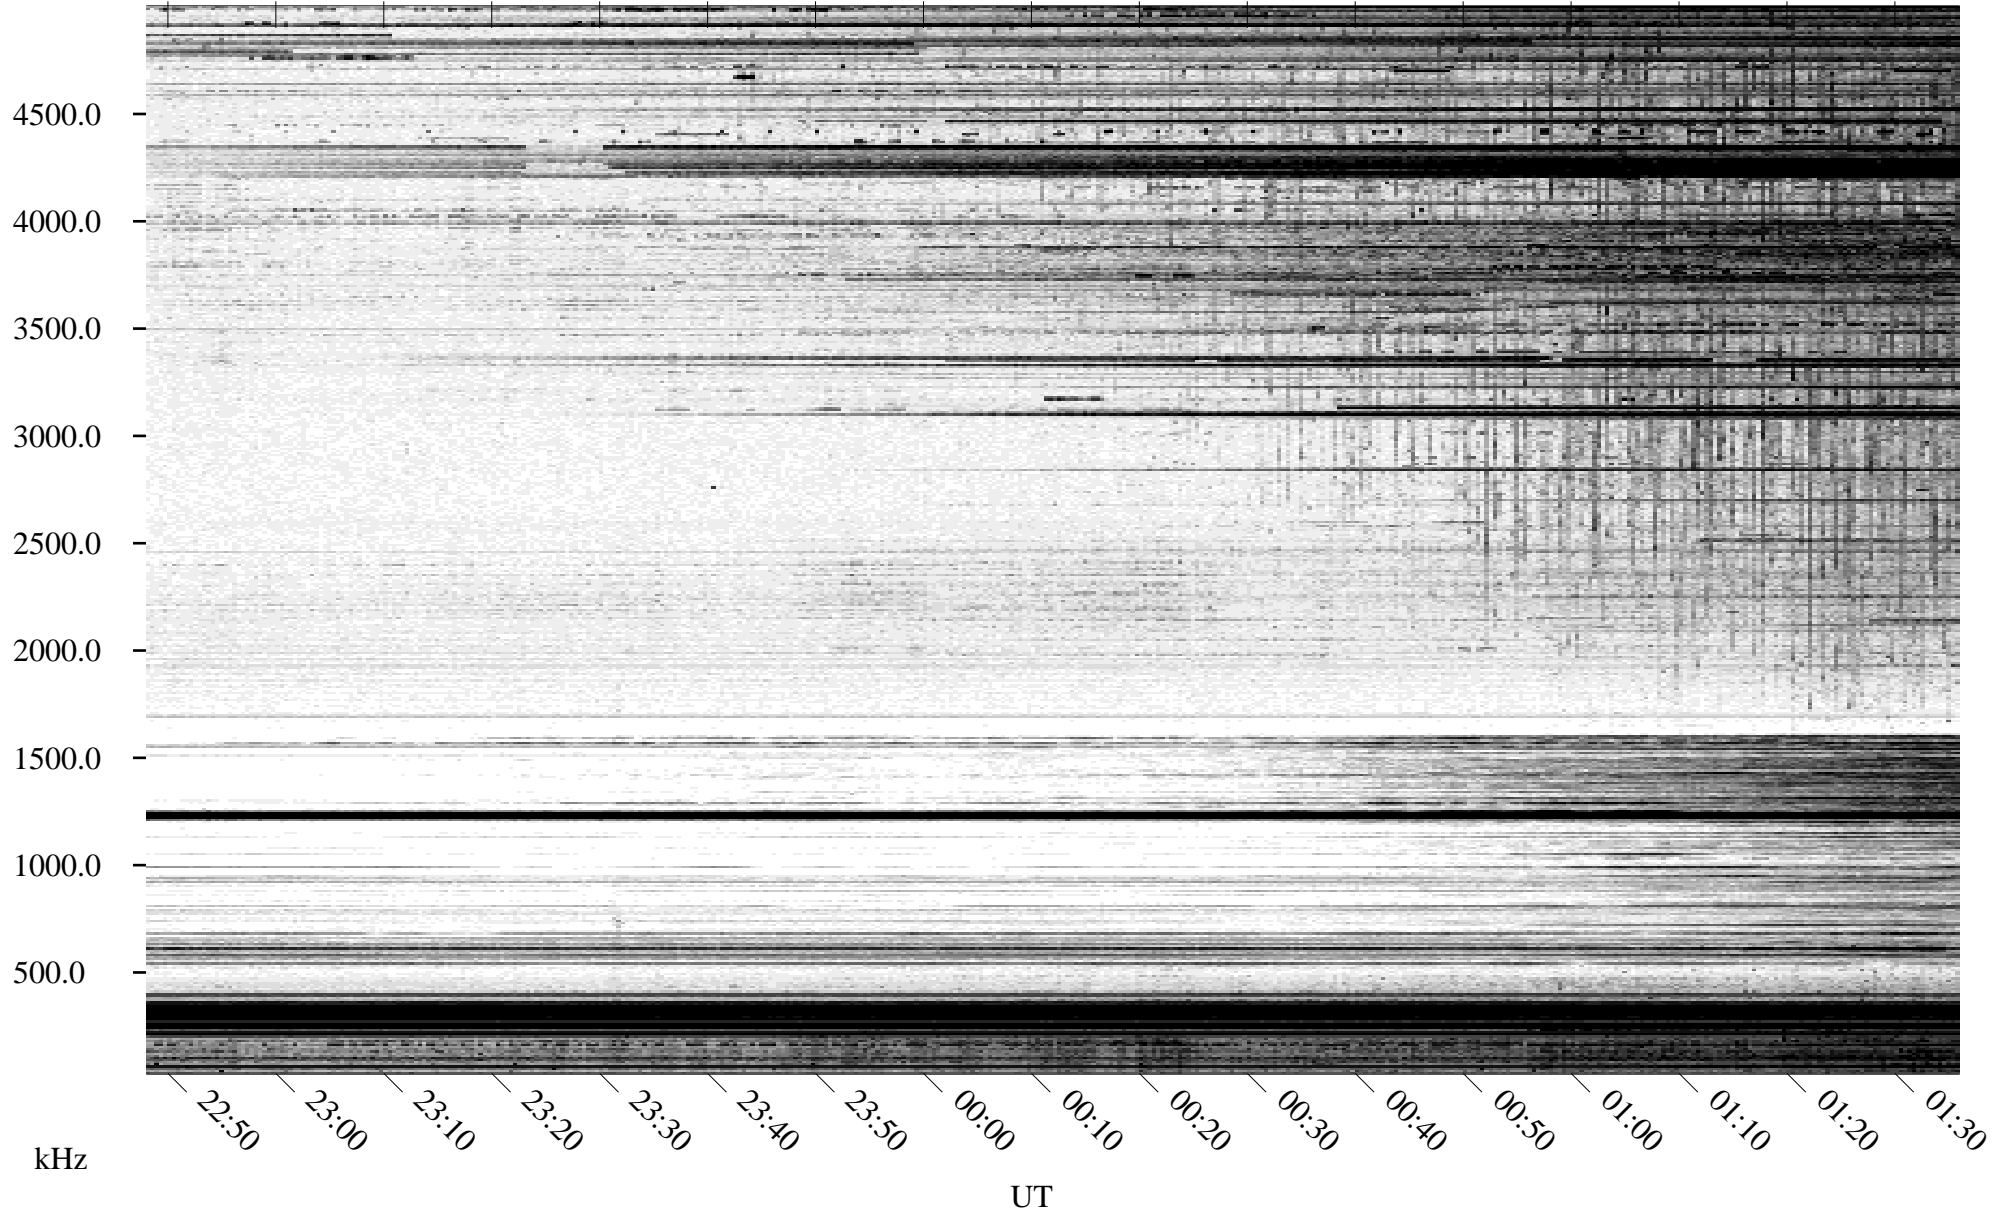

04/21/1995 Churchill, MT

Linear Scale Black = 161 White = 15

ch951111l.r00m max_12

Page 1

04/21/1995 Churchill, MT

Linear Scale Black = 161 White = 15

ch951111.r00m max_12

Page 2

04/22/1995 Churchill, MT

Linear Scale Black = 161 White = 15

ch951111.r00m max_12

Page 3

04/22/1995 Churchill, MT

Linear Scale Black = 161 White = 15

ch951111l.r00m max_12

Page 4

04/22/1995 Churchill, MT

Linear Scale Black = 161 White = 15

ch951111l.r00m max_12

04/22/1995 Churchill, MT

Linear Scale Black = 161 White = 15

ch951111l.r00m max_12

Page 6

04/22/1995 Churchill, MT

Linear Scale Black = 161 White = 15

ch951111l.r00m max_12

Page 7

04/22/1995 Churchill, MT

Linear Scale Black = 161 White = 15

ch951111l.r00m max_12