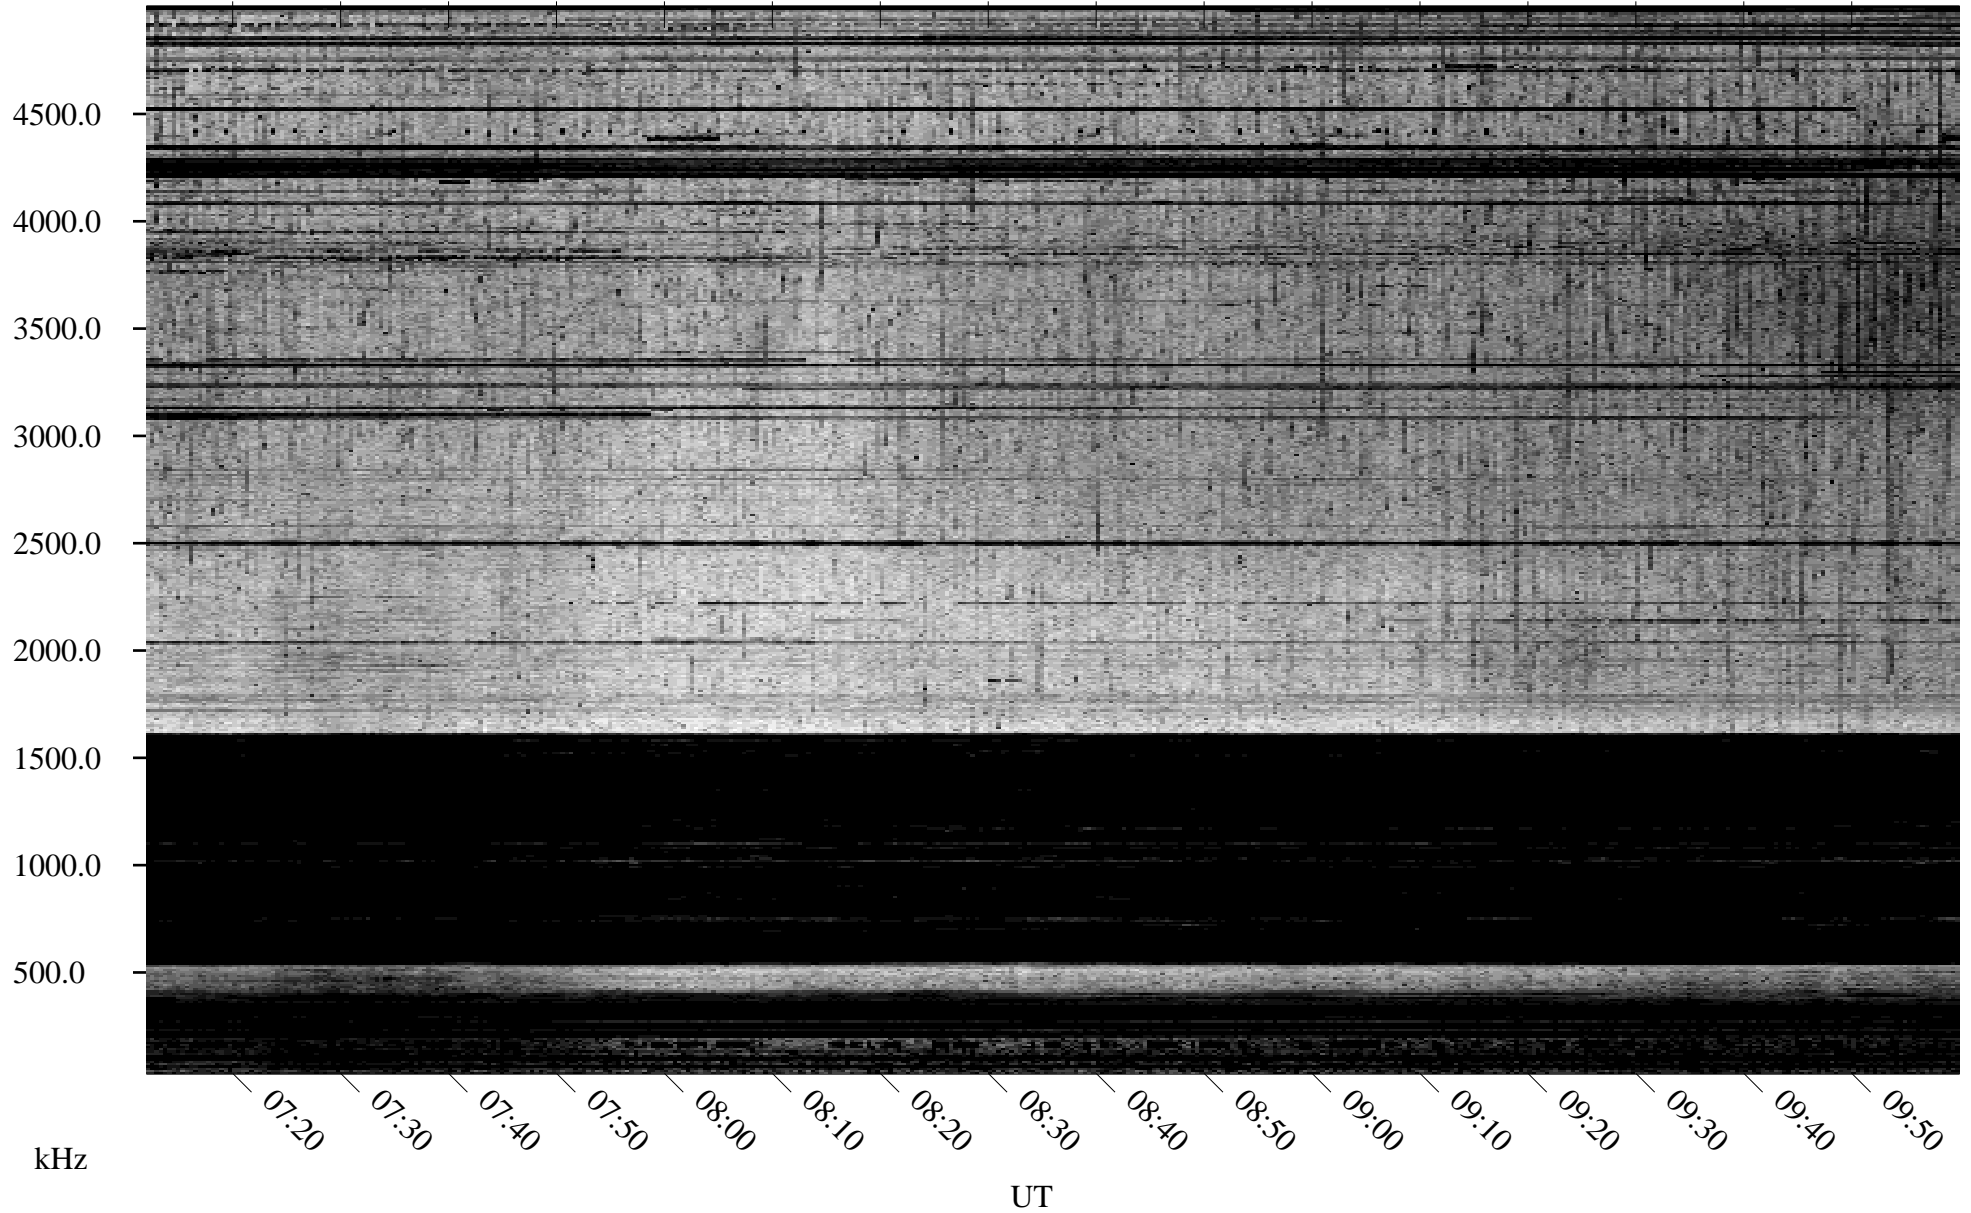

04/21/1995 Churchill, MT

Linear Scale Black = 161 White = 15

ch951111l.r00m max_12

Page 1

04/21/1995 Churchill, MT

Linear Scale Black = 161 White = 15

ch951111.r00m max_12

Page 2

04/22/1995 Churchill, MT

Linear Scale Black = 161 White = 15

ch951111.r00m max_12

Page 3

04/22/1995 Churchill, MT

Linear Scale Black = 161 White = 15

ch951111l.r00m max_12

Page 4

04/22/1995 Churchill, MT

Linear Scale Black = 161 White = 15

ch951111l.r00m max_12

04/22/1995 Churchill, MT

Linear Scale Black = 161 White = 15

ch951111l.r00m max_12

Page 6

04/22/1995 Churchill, MT

Linear Scale Black = 161 White = 15

ch951111l.r00m max_12

Page 7

04/22/1995 Churchill, MT

Linear Scale Black = 161 White = 15

ch951111l.r00m max_12