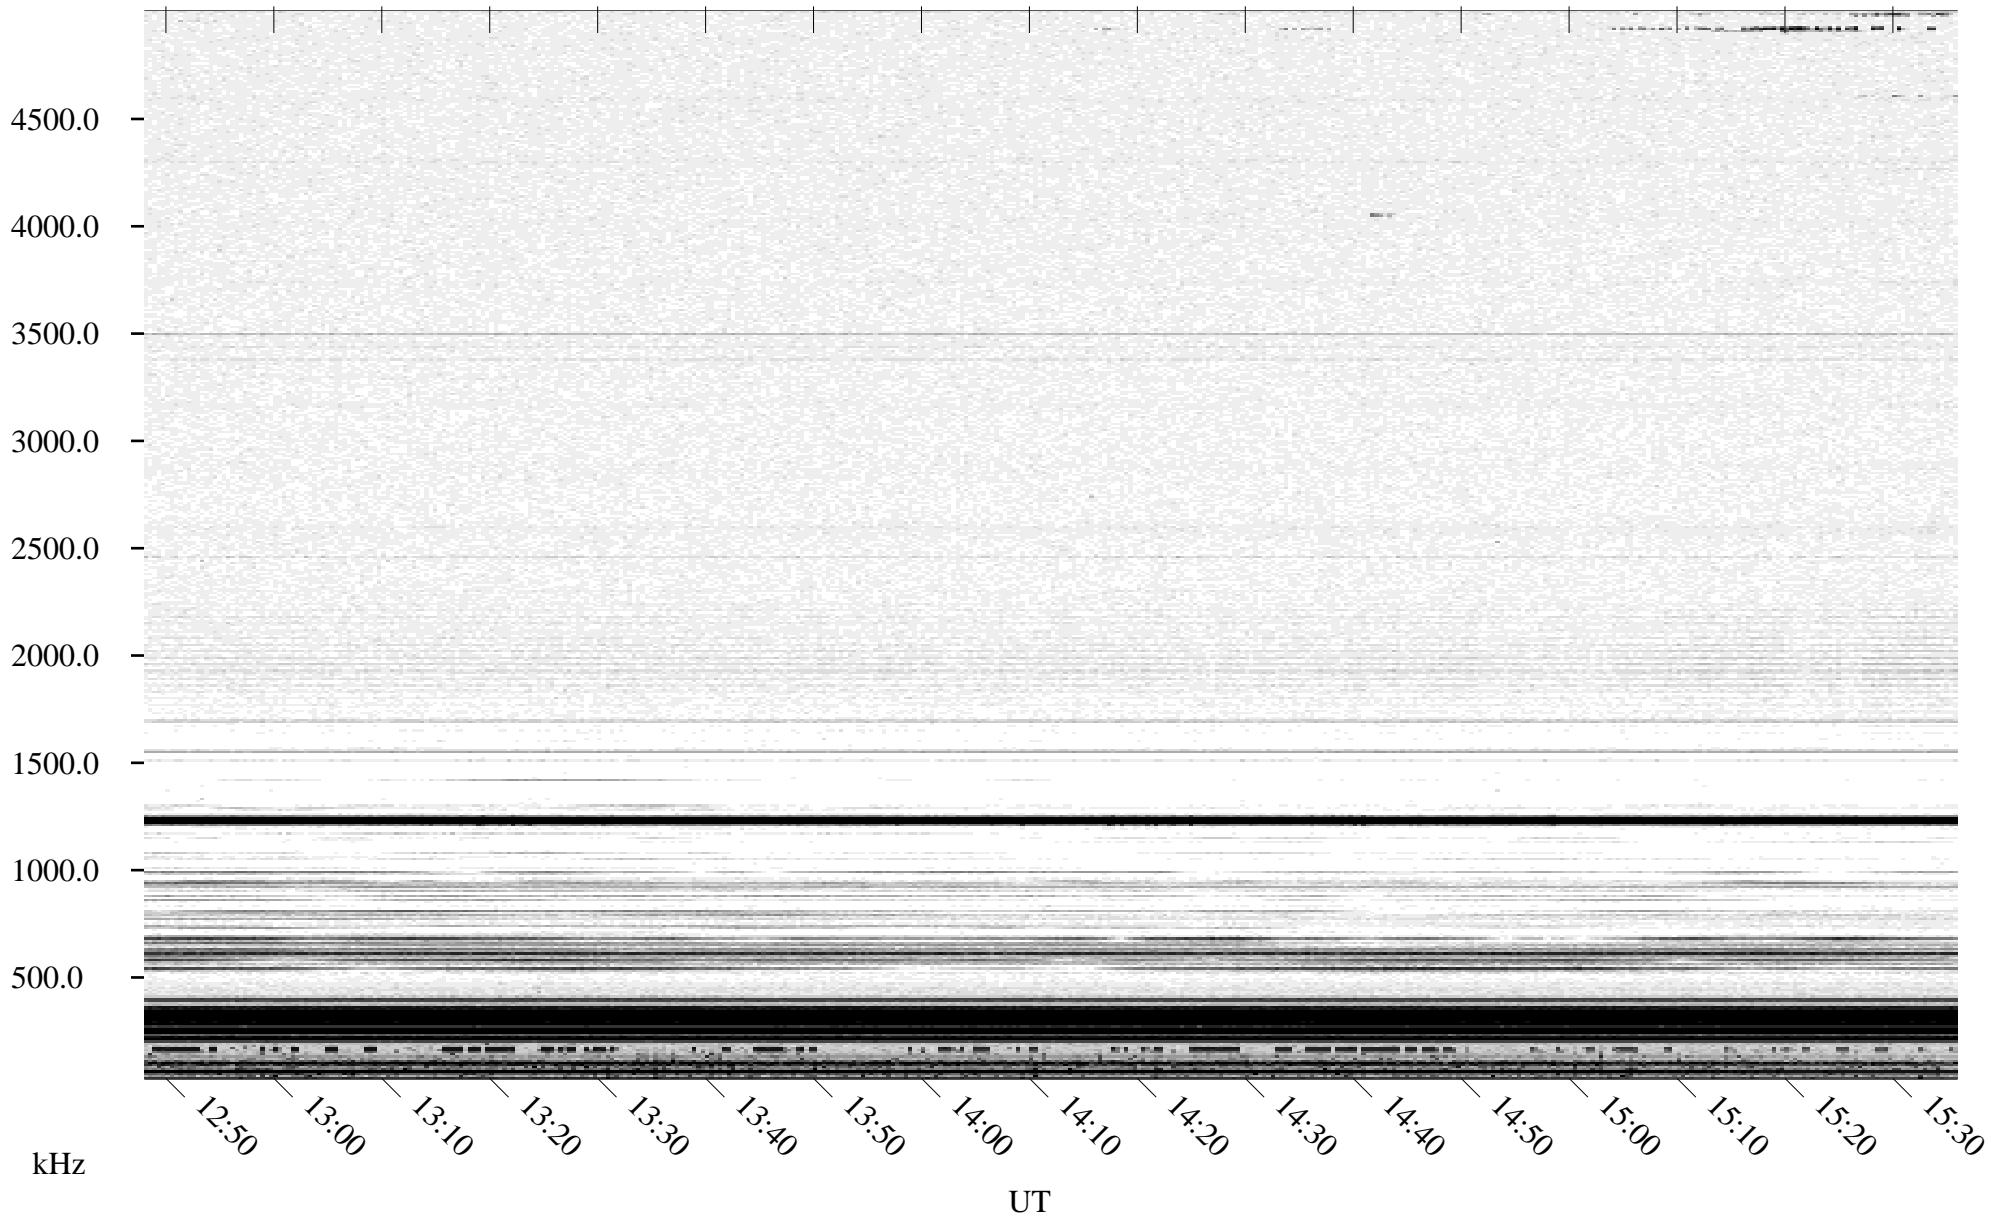

04/21/1995 Churchill, MT

Linear Scale Black = 161 White = 15

ch951111l.r00m max_12

Page 1

04/21/1995 Churchill, MT

Linear Scale Black = 161 White = 15

ch951111.r00m max_12

Page 2

04/22/1995 Churchill, MT

Linear Scale Black = 161 White = 15

ch951111.r00m max_12

Page 3

04/22/1995 Churchill, MT

Linear Scale Black = 161 White = 15

ch951111l.r00m max_12

Page 4

04/22/1995 Churchill, MT

Linear Scale Black = 161 White = 15

ch951111l.r00m max_12

04/22/1995 Churchill, MT

Linear Scale Black = 161 White = 15

ch951111l.r00m max_12

Page 6

04/22/1995 Churchill, MT

Linear Scale Black = 161 White = 15

ch951111l.r00m max_12

Page 7

04/22/1995 Churchill, MT

Linear Scale Black = 161 White = 15

ch951111l.r00m max_12