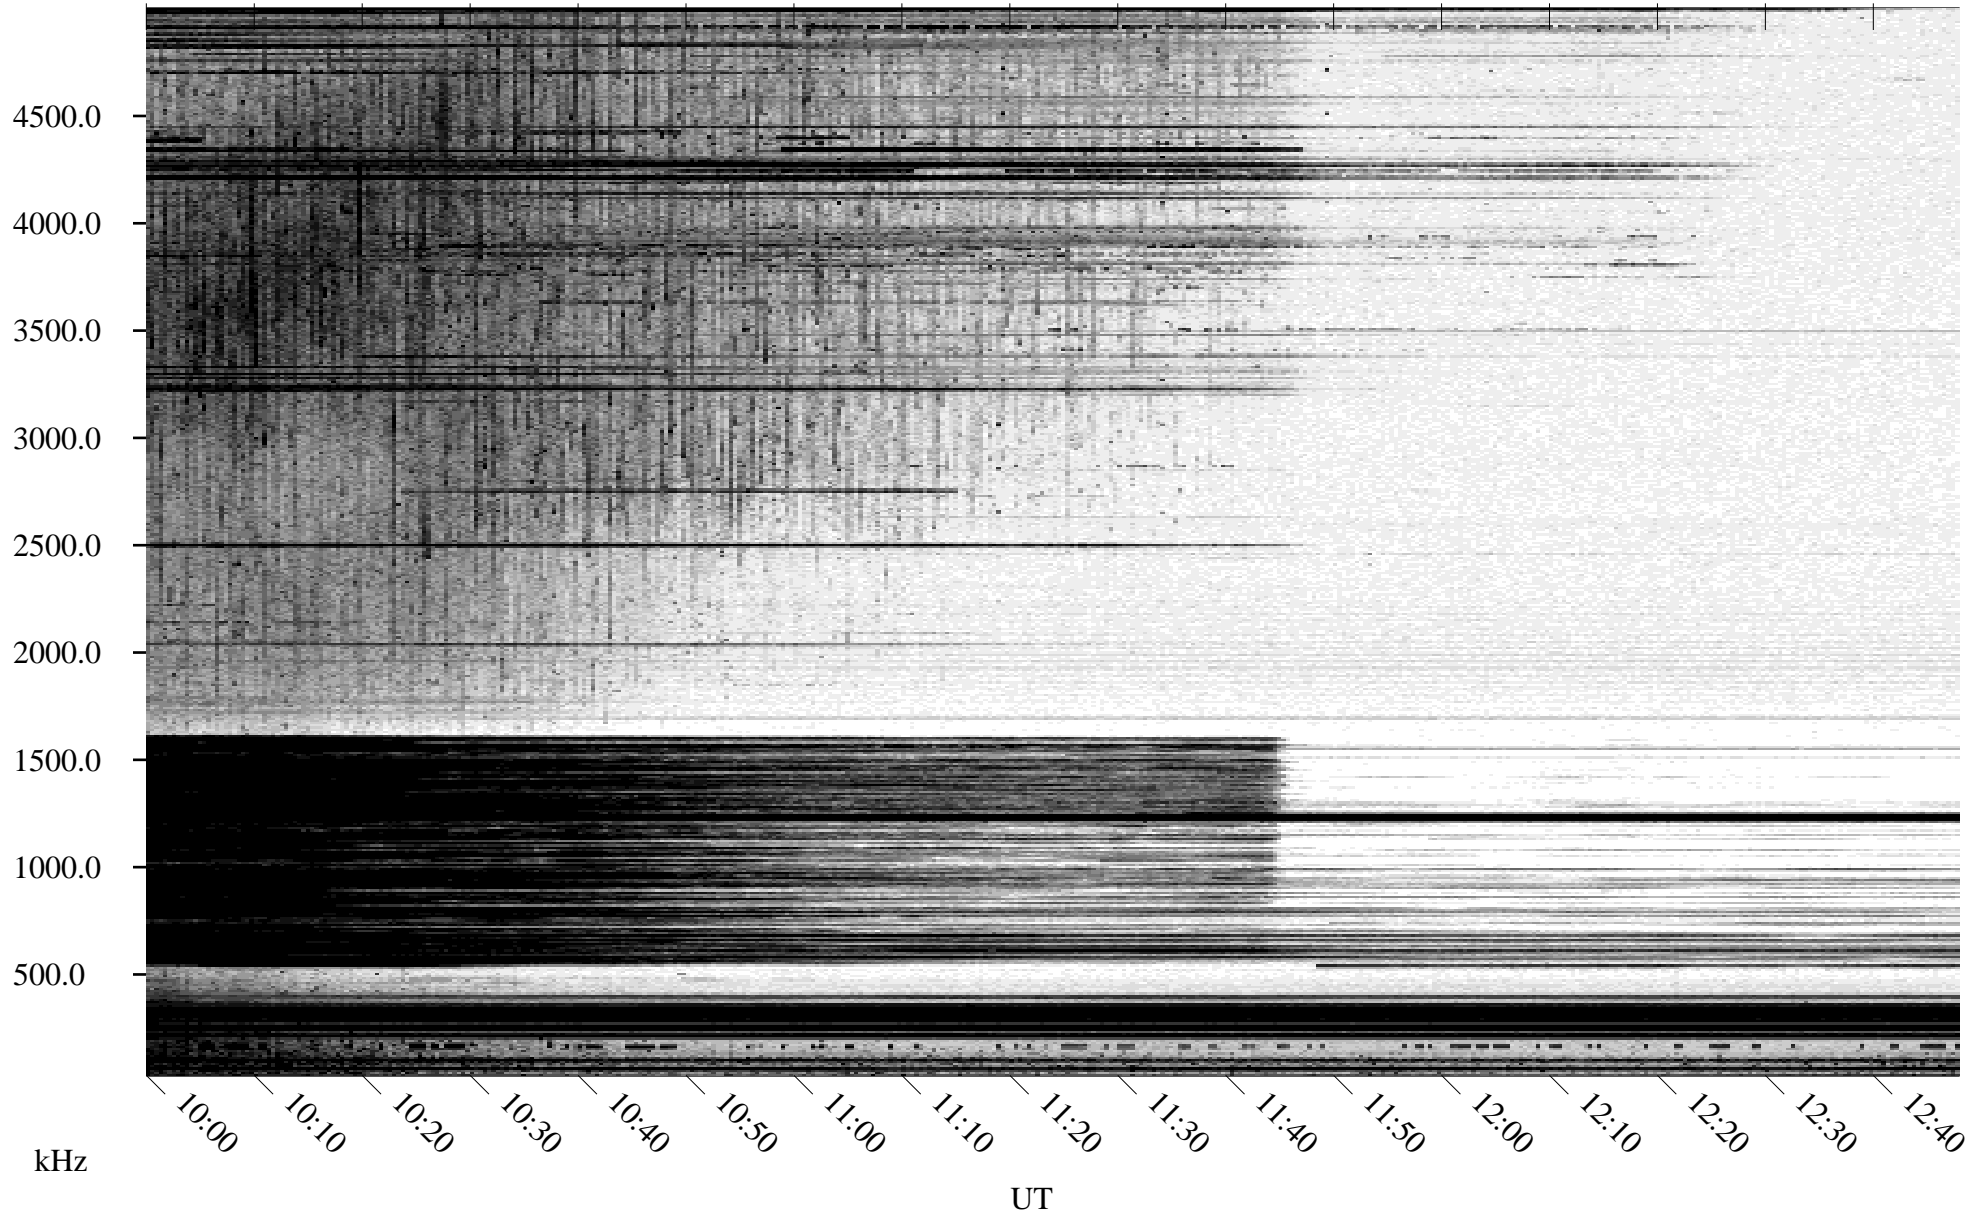

04/21/1995 Churchill, MT

Linear Scale Black = 161 White = 15

ch951111l.r00m max_12

Page 1

04/21/1995 Churchill, MT

Linear Scale Black = 161 White = 15

ch951111.r00m max_12

Page 2

04/22/1995 Churchill, MT

Linear Scale Black = 161 White = 15

ch951111.r00m max_12

Page 3

04/22/1995 Churchill, MT

Linear Scale Black = 161 White = 15

ch951111l.r00m max_12

Page 4

04/22/1995 Churchill, MT

Linear Scale Black = 161 White = 15

ch951111l.r00m max_12

04/22/1995 Churchill, MT

Linear Scale Black = 161 White = 15

ch951111l.r00m max_12

Page 6

04/22/1995 Churchill, MT

Linear Scale Black = 161 White = 15

ch951111l.r00m max_12

Page 7

04/22/1995 Churchill, MT

Linear Scale Black = 161 White = 15

ch951111l.r00m max_12