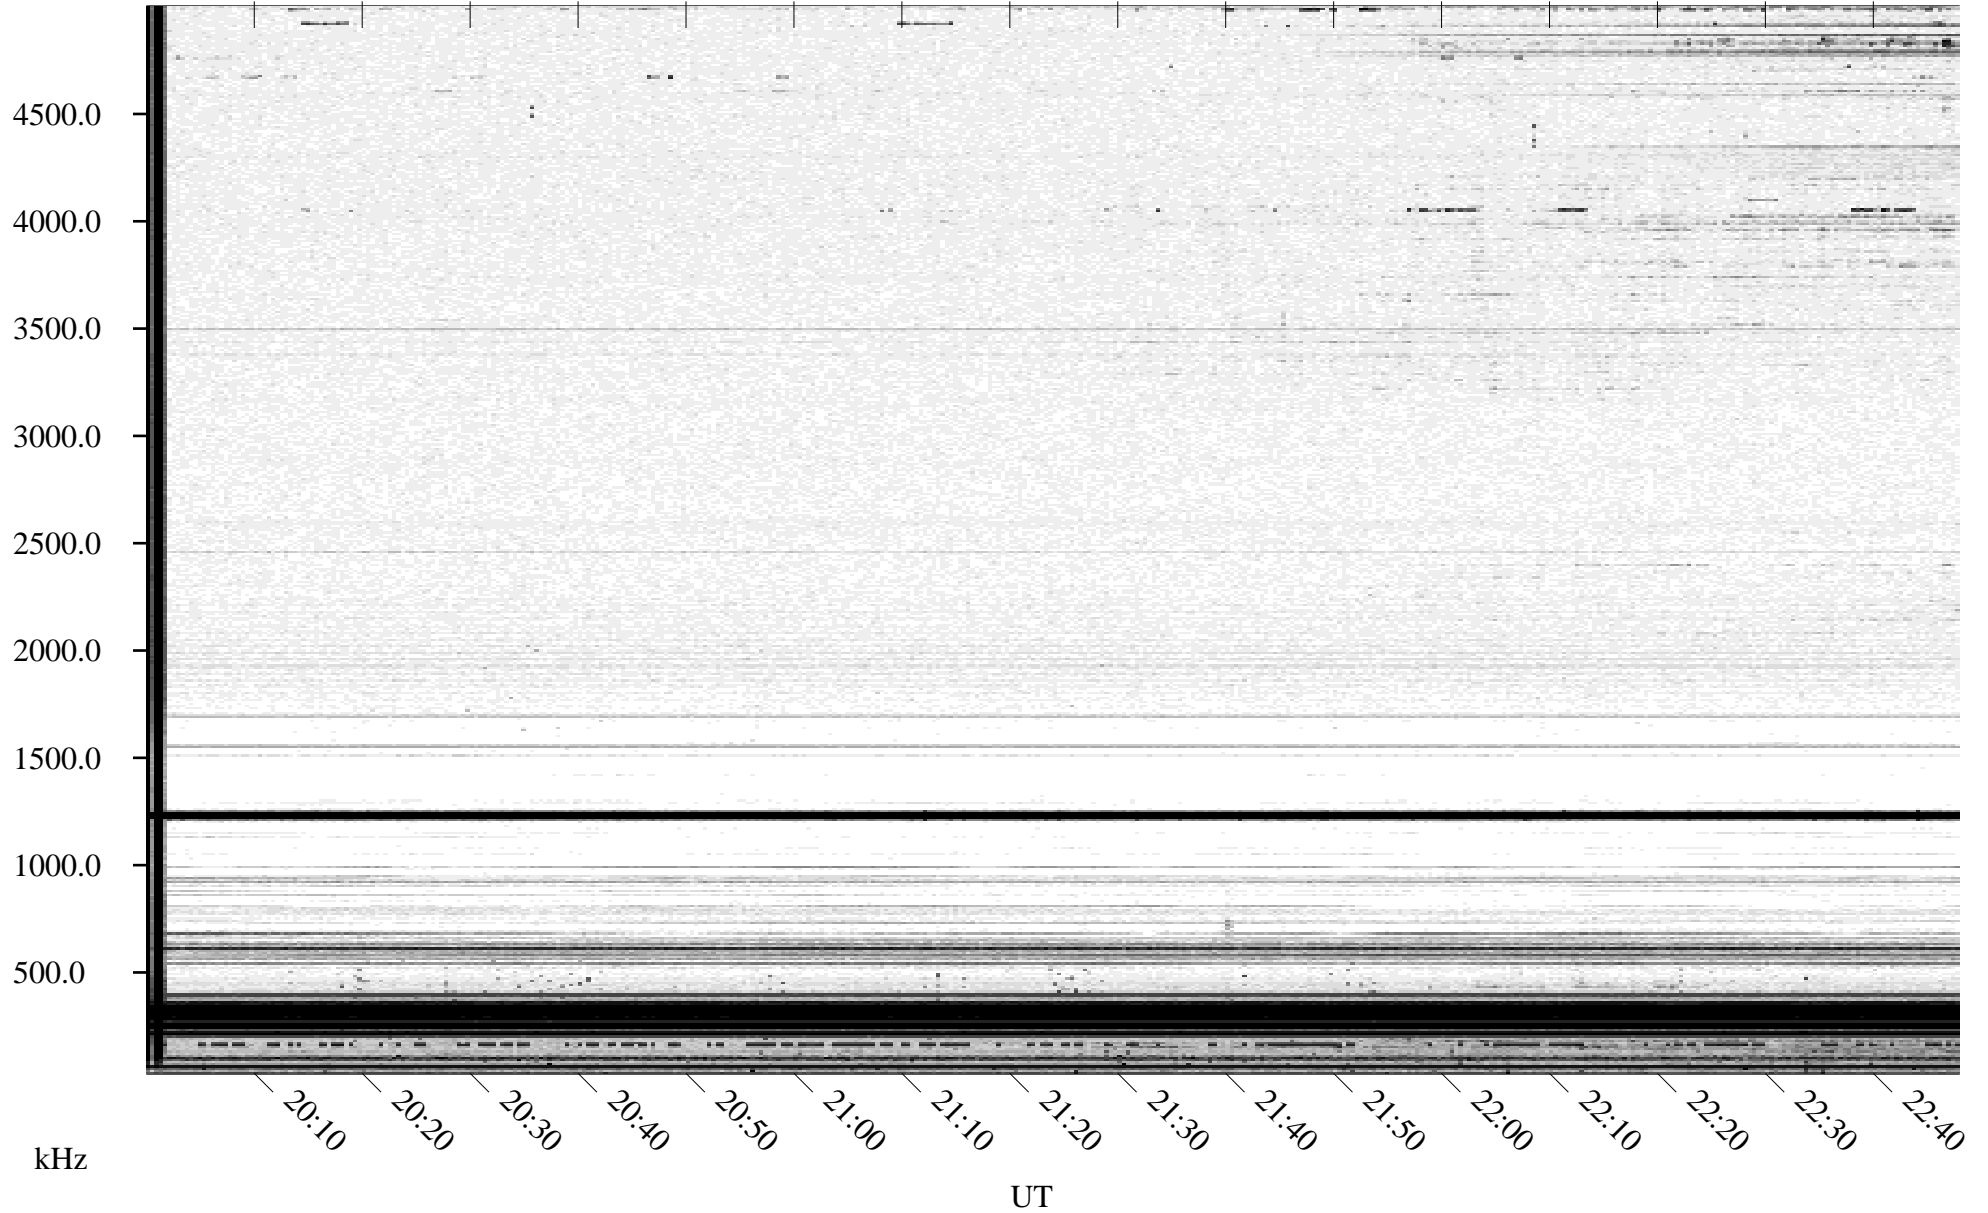

04/21/1995 Churchill, MT

Linear Scale Black = 161 White = 15

ch951111l.r00m max_12

Page 1

04/21/1995 Churchill, MT

Linear Scale Black = 161 White = 15

ch951111.r00m max_12

Page 2

04/22/1995 Churchill, MT

Linear Scale Black = 161 White = 15

ch951111.r00m max_12

Page 3

04/22/1995 Churchill, MT

Linear Scale Black = 161 White = 15

ch951111l.r00m max_12

Page 4

04/22/1995 Churchill, MT

Linear Scale Black = 161 White = 15

ch951111l.r00m max_12

04/22/1995 Churchill, MT

Linear Scale Black = 161 White = 15

ch951111l.r00m max_12

Page 6

04/22/1995 Churchill, MT

Linear Scale Black = 161 White = 15

ch951111l.r00m max_12

Page 7

04/22/1995 Churchill, MT

Linear Scale Black = 161 White = 15

ch951111l.r00m max_12