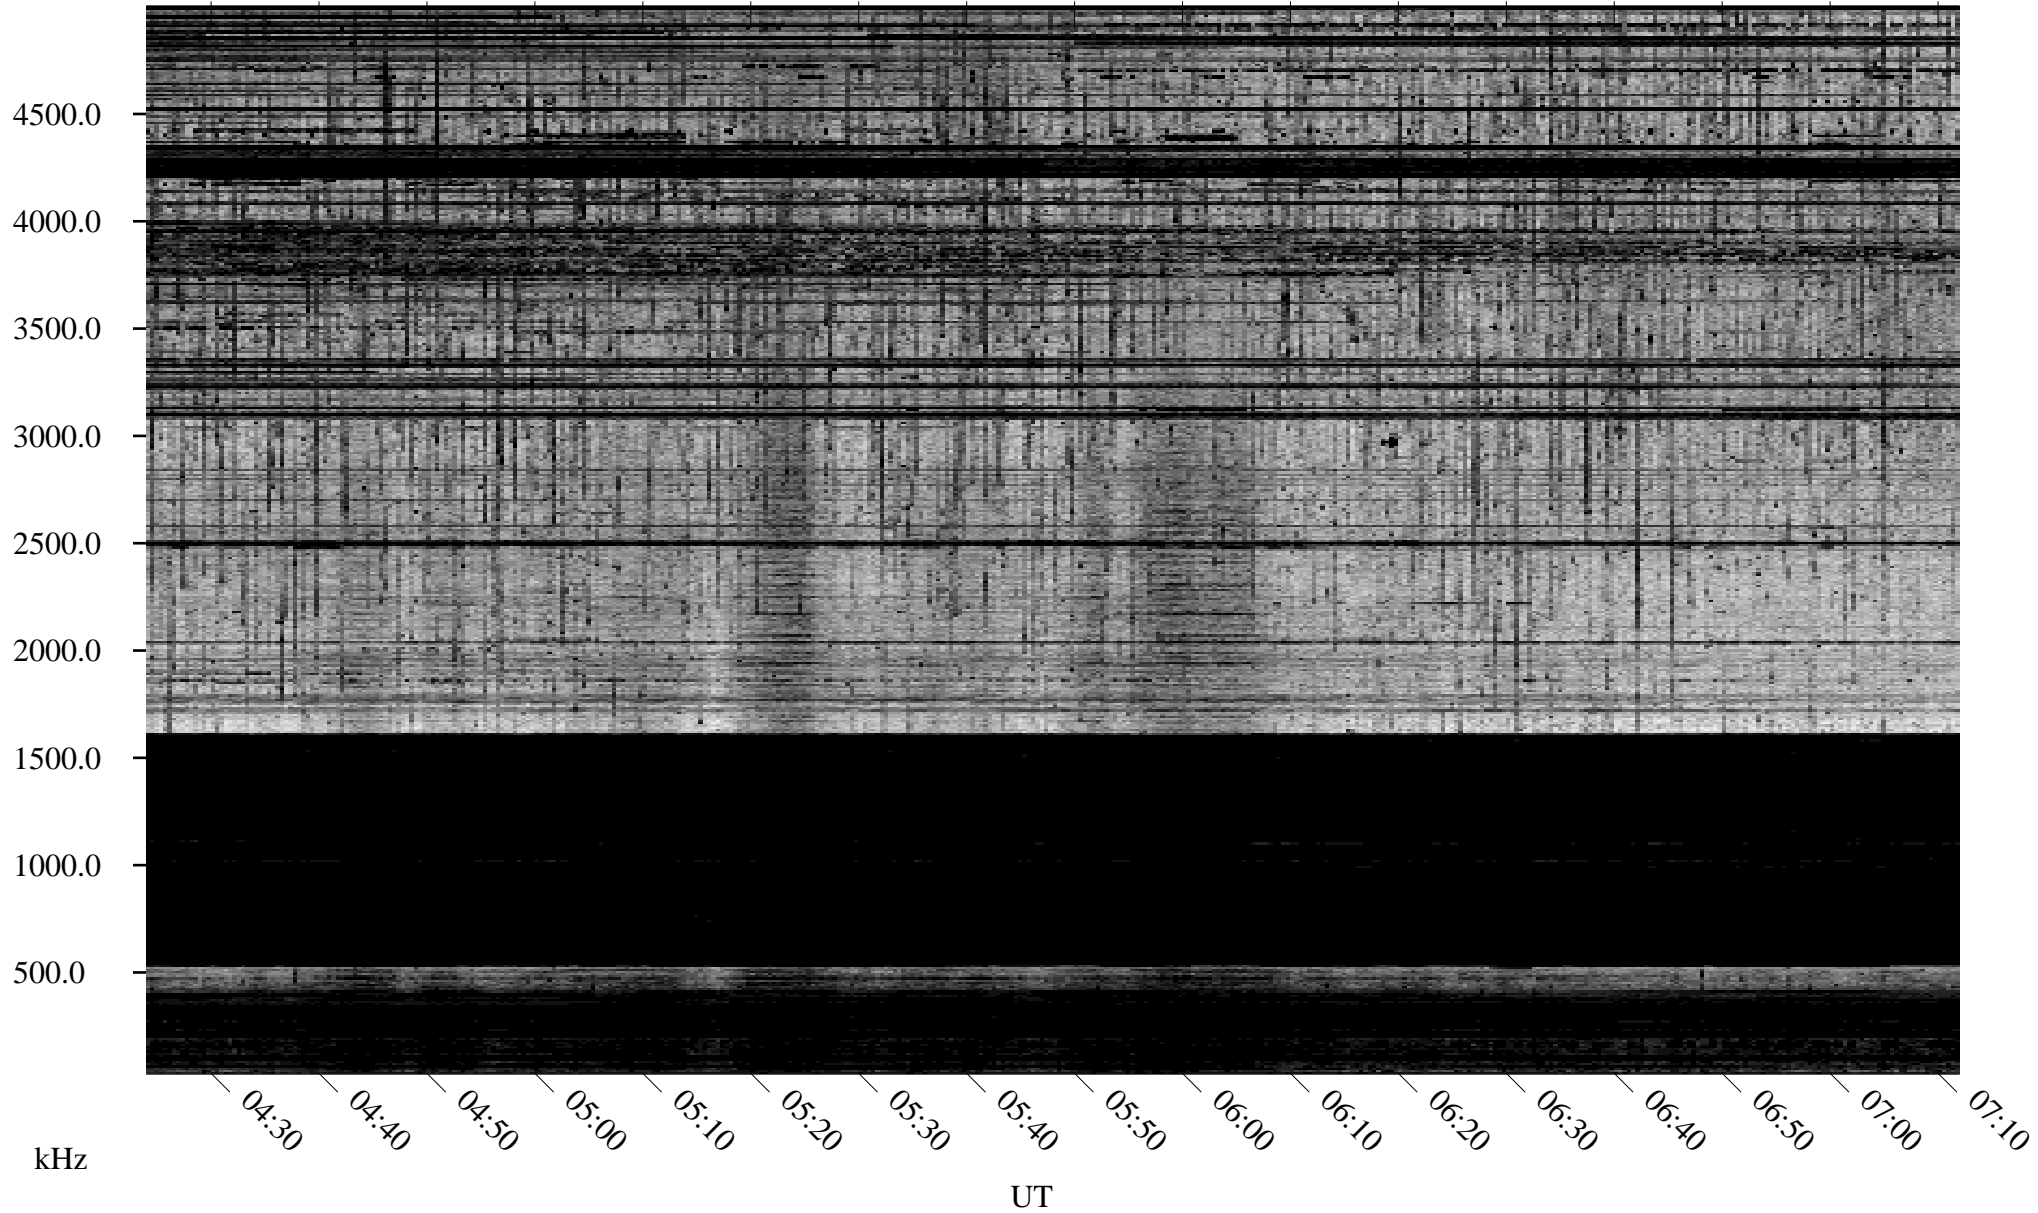

04/21/1995 Churchill, MT

Linear Scale Black = 161 White = 15

ch951111l.r00m max_12

Page 1

04/21/1995 Churchill, MT

Linear Scale Black = 161 White = 15

ch951111.r00m max_12

Page 2

04/22/1995 Churchill, MT

Linear Scale Black = 161 White = 15

ch951111.r00m max_12

Page 3

04/22/1995 Churchill, MT

Linear Scale Black = 161 White = 15

ch951111l.r00m max_12

Page 4

04/22/1995 Churchill, MT

Linear Scale Black = 161 White = 15

ch951111l.r00m max_12

04/22/1995 Churchill, MT

Linear Scale Black = 161 White = 15

ch951111l.r00m max_12

Page 6

04/22/1995 Churchill, MT

Linear Scale Black = 161 White = 15

ch951111l.r00m max_12

Page 7

04/22/1995 Churchill, MT

Linear Scale Black = 161 White = 15

ch951111l.r00m max_12