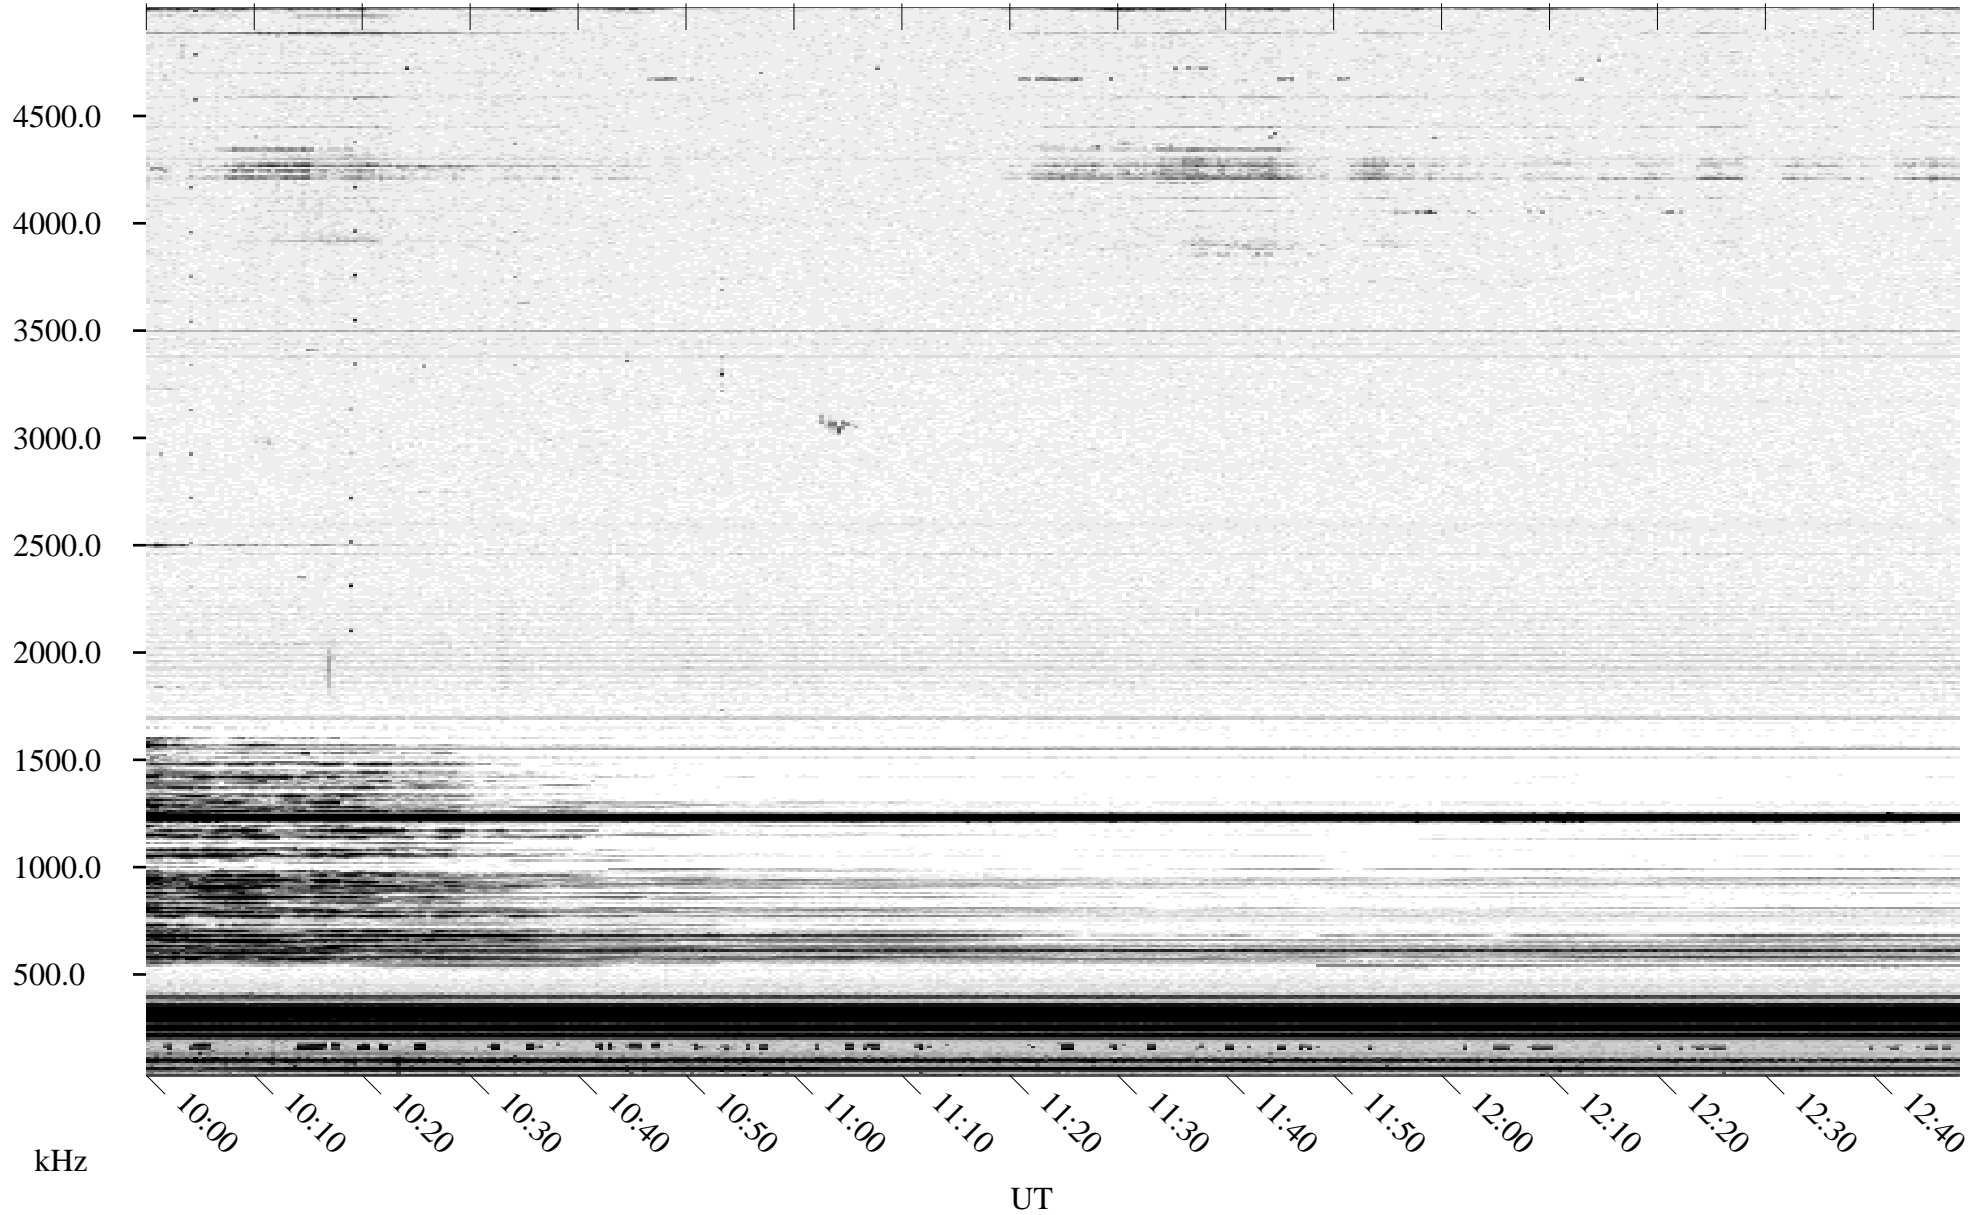

04/22/1995 Churchill, MT

Linear Scale Black = 161 White = 15

ch95112l.r00m max_12

Page 1

04/22/1995 Churchill, MT

Linear Scale Black = 161 White = 15

ch95112l.r00m max_12

Page 2

04/23/1995 Churchill, MT

Linear Scale Black = 161 White = 15

ch95112l.r00m max_12

Page 3

04/23/1995 Churchill, MT

Linear Scale Black = 161 White = 15

ch95112l.r00m max_12

Page 4

04/23/1995 Churchill, MT

Linear Scale Black = 161 White = 15

ch95112l.r00m max_12

Page 5

04/23/1995 Churchill, MT

Linear Scale Black = 161 White = 15

ch95112l.r00m max_12

Page 6

04/23/1995 Churchill, MT

Linear Scale Black = 161 White = 15

ch95112l.r00m max_12

Page 7

04/23/1995 Churchill, MT

Linear Scale Black = 161 White = 15

ch95112l.r00m max_12