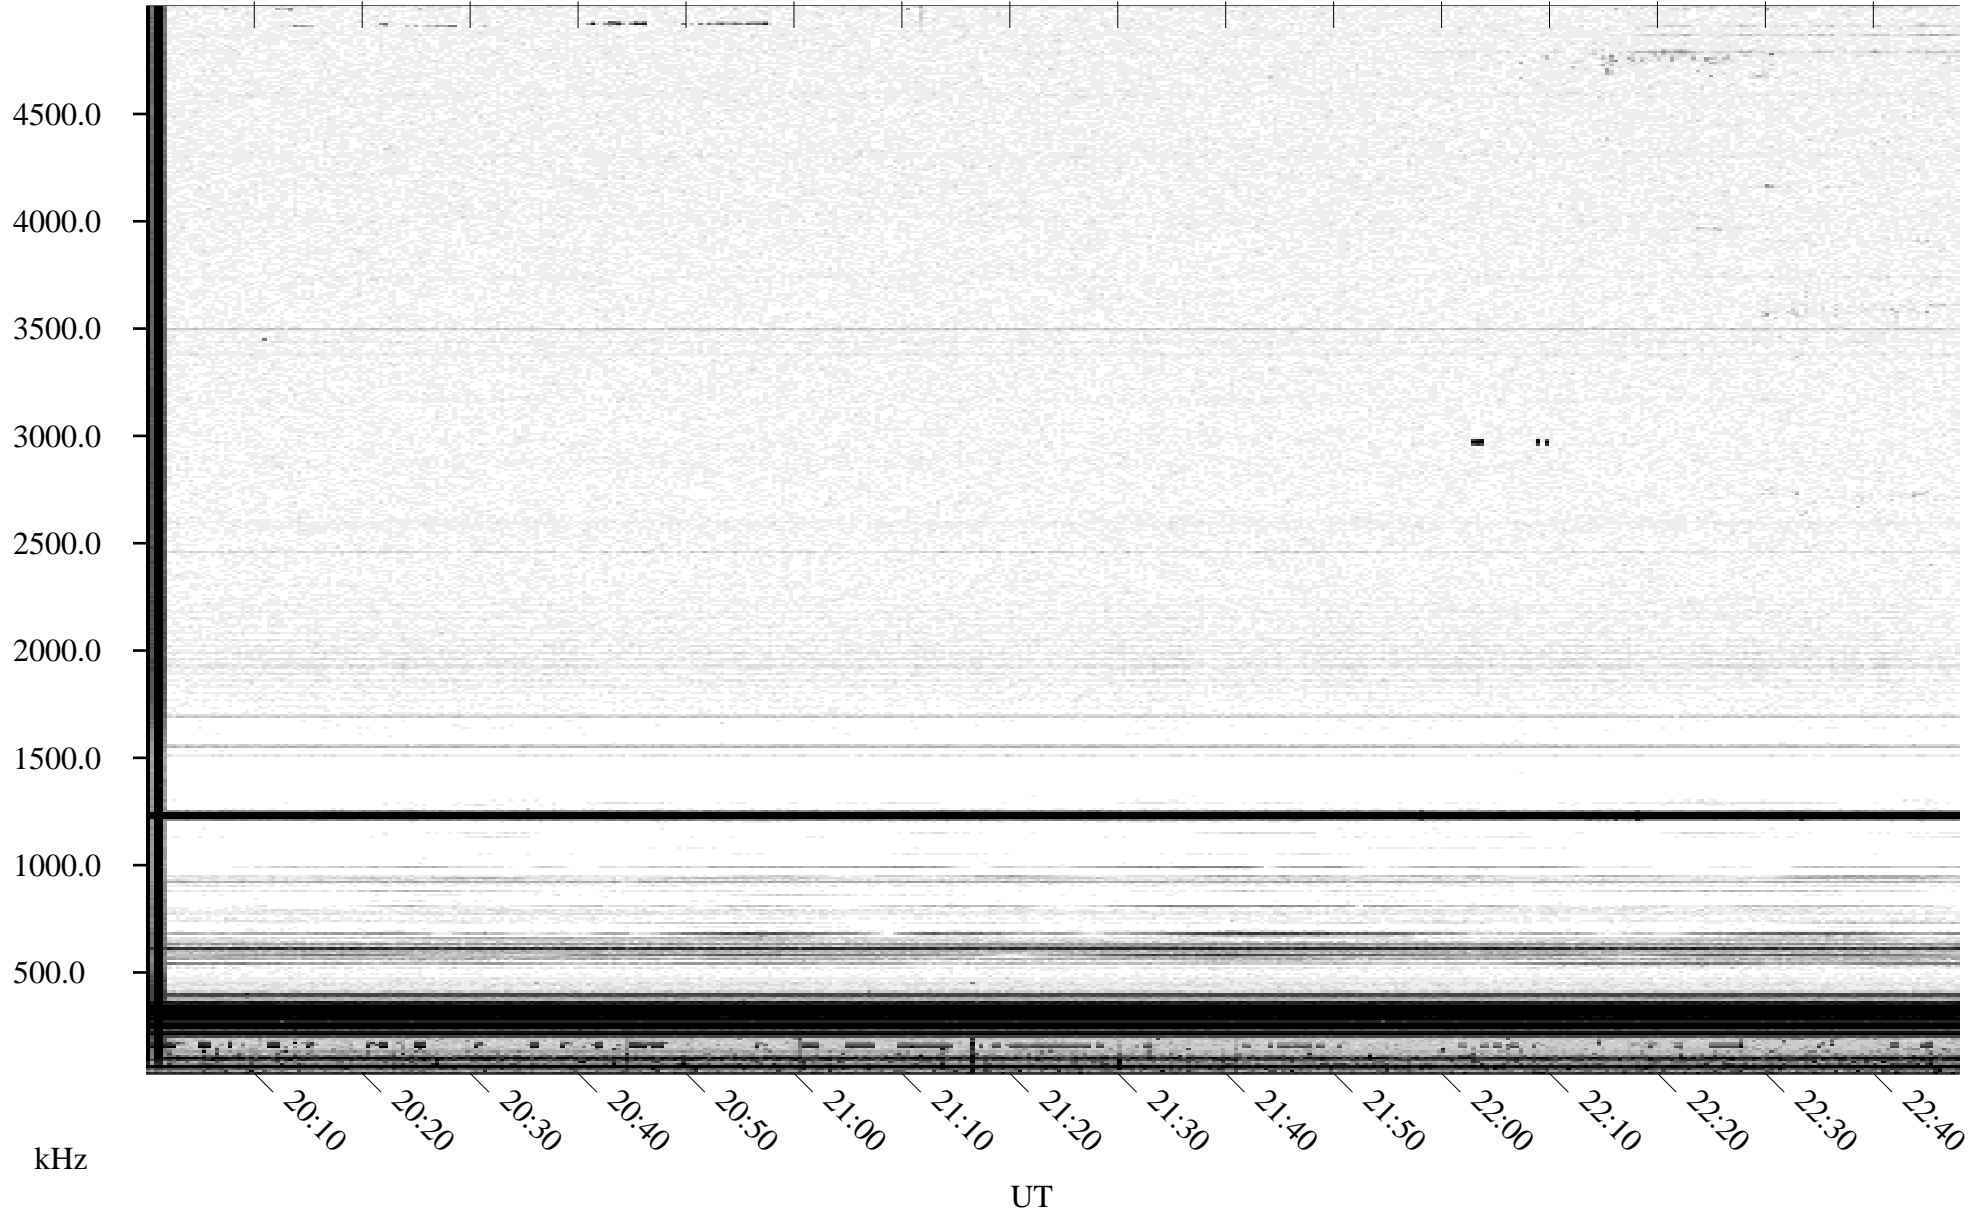

04/22/1995 Churchill, MT

Linear Scale Black = 161 White = 15

ch95112l.r00m max_12

Page 1

04/22/1995 Churchill, MT

Linear Scale Black = 161 White = 15

ch95112l.r00m max_12

Page 2

04/23/1995 Churchill, MT

Linear Scale Black = 161 White = 15

ch95112l.r00m max_12

Page 3

04/23/1995 Churchill, MT

Linear Scale Black = 161 White = 15

ch95112l.r00m max_12

Page 4

04/23/1995 Churchill, MT

Linear Scale Black = 161 White = 15

ch95112l.r00m max_12

Page 5

04/23/1995 Churchill, MT

Linear Scale Black = 161 White = 15

ch95112l.r00m max_12

Page 6

04/23/1995 Churchill, MT

Linear Scale Black = 161 White = 15

ch95112l.r00m max_12

Page 7

04/23/1995 Churchill, MT

Linear Scale Black = 161 White = 15

ch95112l.r00m max_12