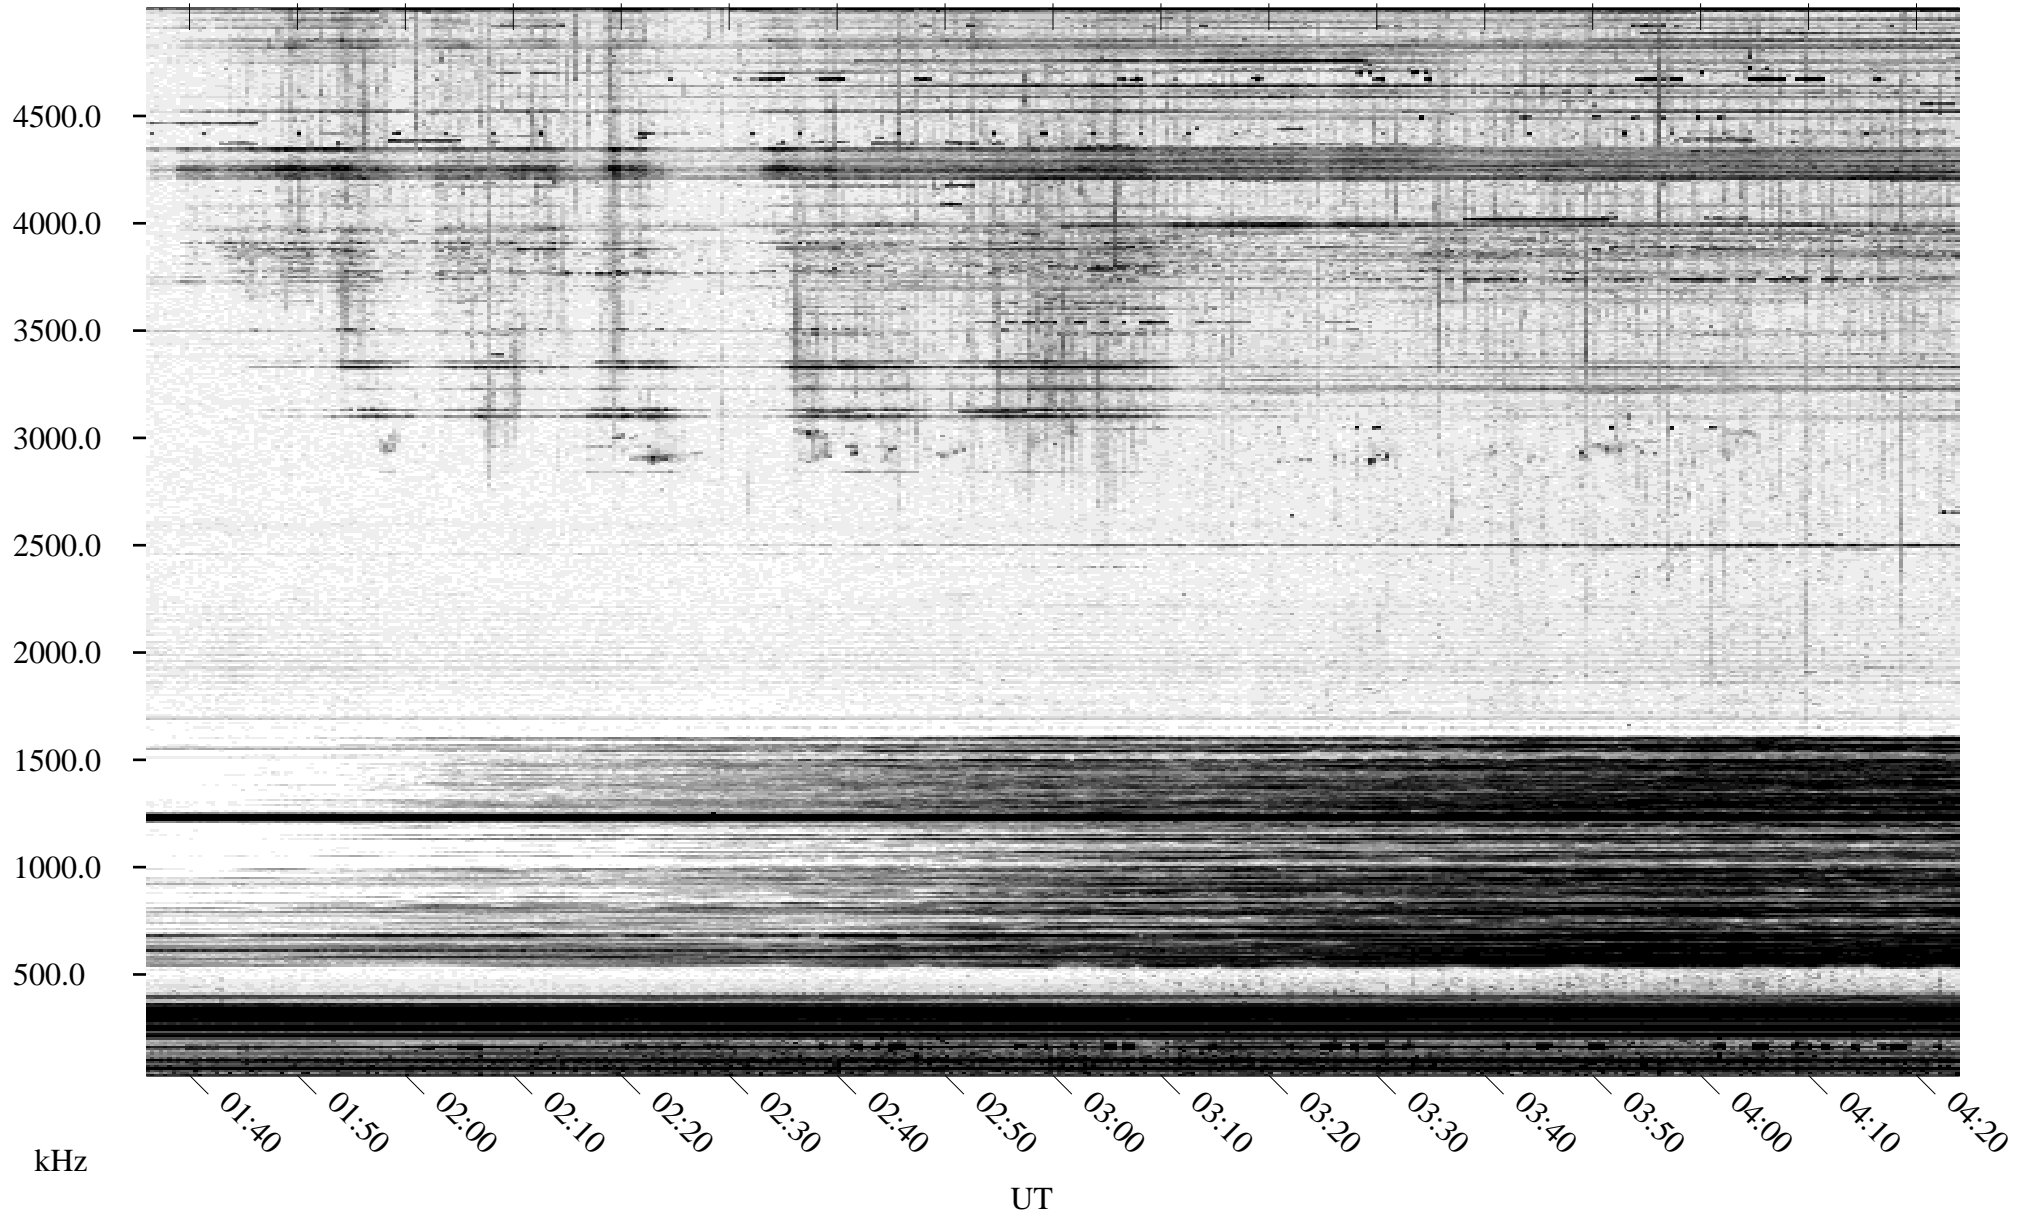

04/22/1995 Churchill, MT

Linear Scale Black = 161 White = 15

ch95112l.r00m max_12

Page 1

04/22/1995 Churchill, MT

Linear Scale Black = 161 White = 15

ch95112l.r00m max_12

Page 2

04/23/1995 Churchill, MT

Linear Scale Black = 161 White = 15

ch95112l.r00m max_12

Page 3

04/23/1995 Churchill, MT

Linear Scale Black = 161 White = 15

ch95112l.r00m max_12

Page 4

04/23/1995 Churchill, MT

Linear Scale Black = 161 White = 15

ch95112l.r00m max_12

Page 5

04/23/1995 Churchill, MT

Linear Scale Black = 161 White = 15

ch95112l.r00m max_12

Page 6

04/23/1995 Churchill, MT

Linear Scale Black = 161 White = 15

ch95112l.r00m max_12

Page 7

04/23/1995 Churchill, MT

Linear Scale Black = 161 White = 15

ch95112l.r00m max_12