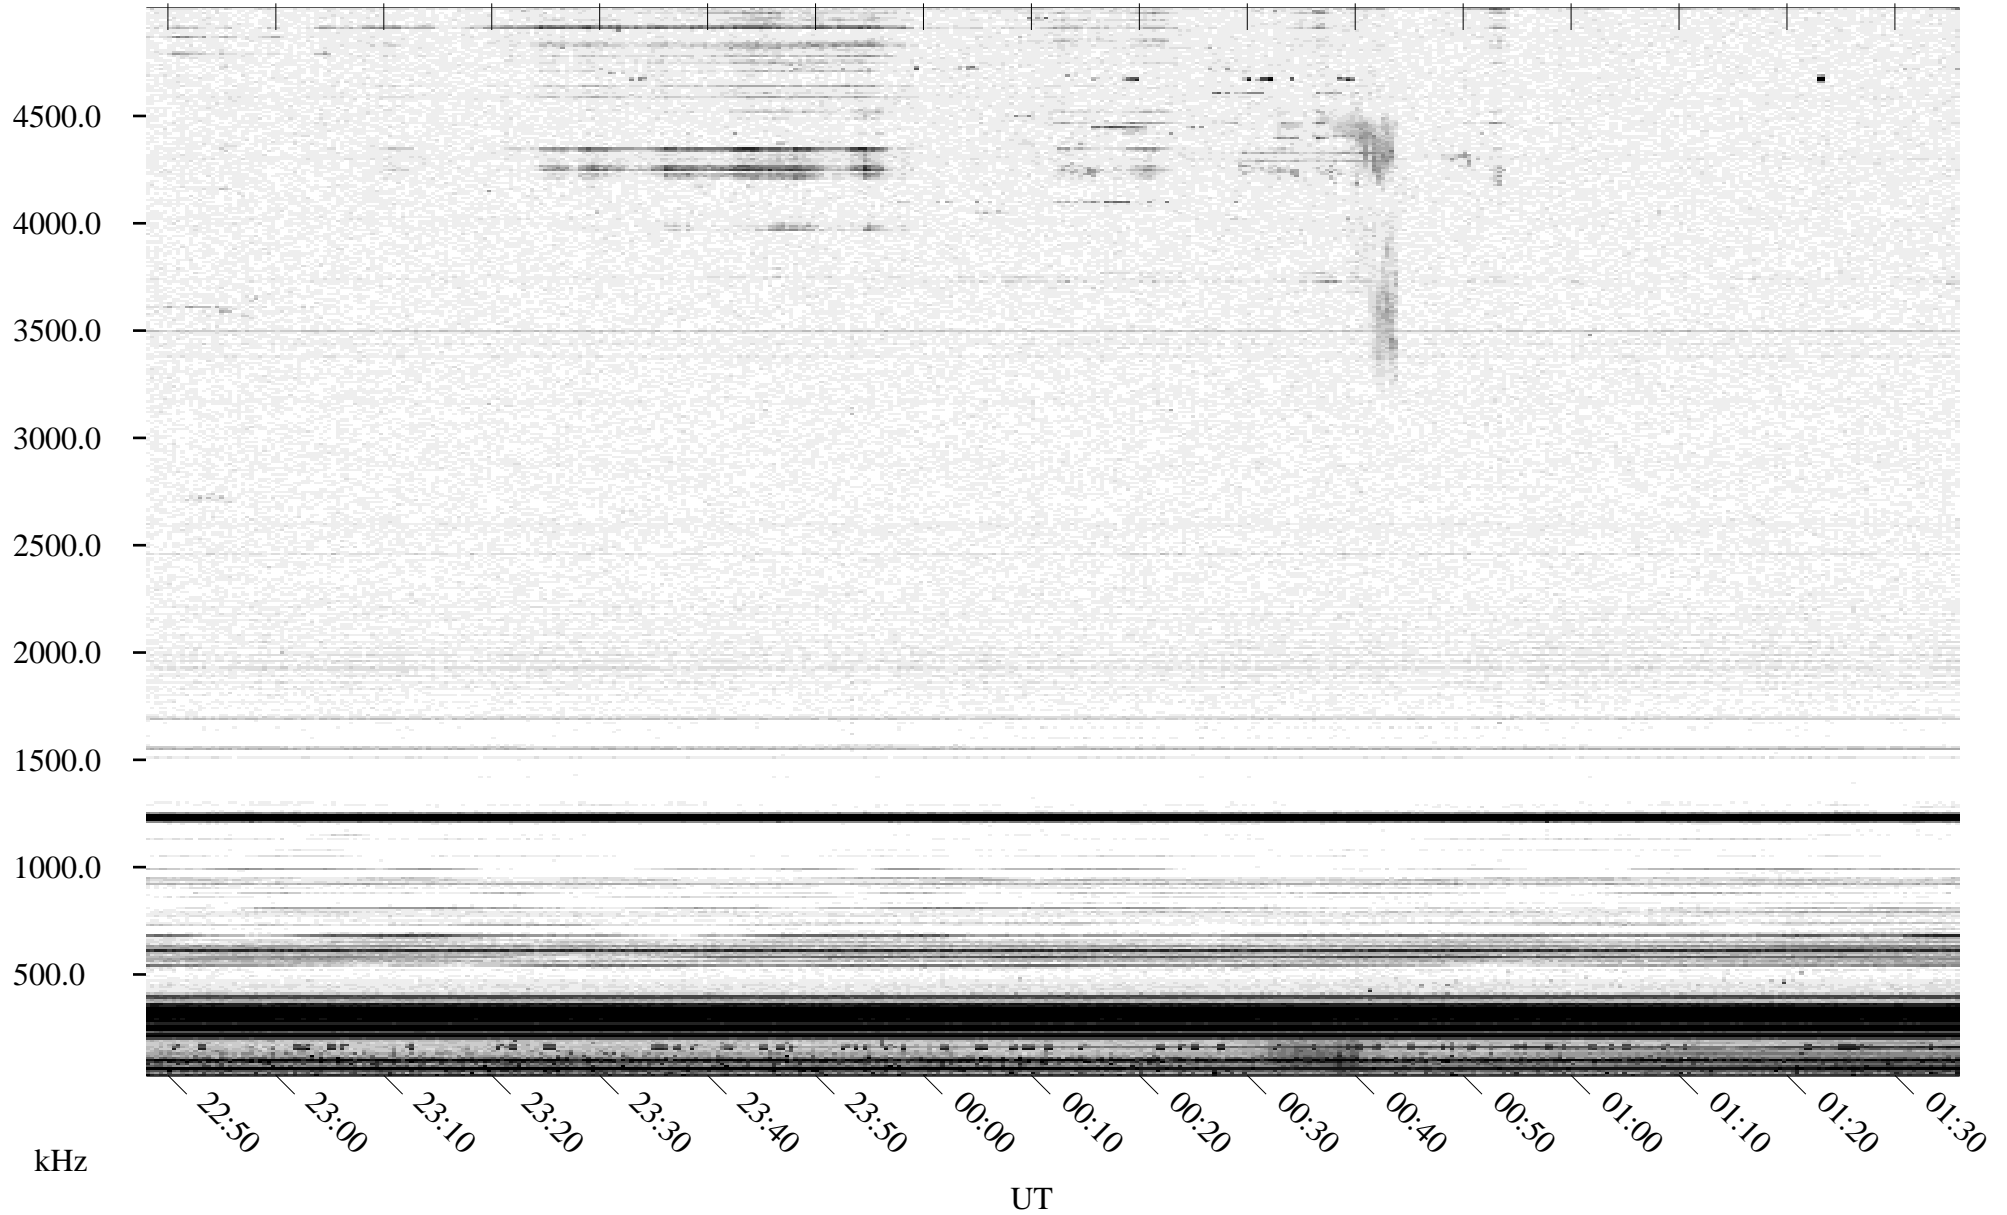

04/22/1995 Churchill, MT

Linear Scale Black = 161 White = 15

ch95112l.r00m max_12

Page 1

04/22/1995 Churchill, MT

Linear Scale Black = 161 White = 15

ch95112l.r00m max_12

Page 2

04/23/1995 Churchill, MT

Linear Scale Black = 161 White = 15

ch95112l.r00m max_12

Page 3

04/23/1995 Churchill, MT

Linear Scale Black = 161 White = 15

ch95112l.r00m max_12

Page 4

04/23/1995 Churchill, MT

Linear Scale Black = 161 White = 15

ch95112l.r00m max_12

Page 5

04/23/1995 Churchill, MT

Linear Scale Black = 161 White = 15

ch95112l.r00m max_12

Page 6

04/23/1995 Churchill, MT

Linear Scale Black = 161 White = 15

ch95112l.r00m max_12

Page 7

04/23/1995 Churchill, MT

Linear Scale Black = 161 White = 15

ch95112l.r00m max_12