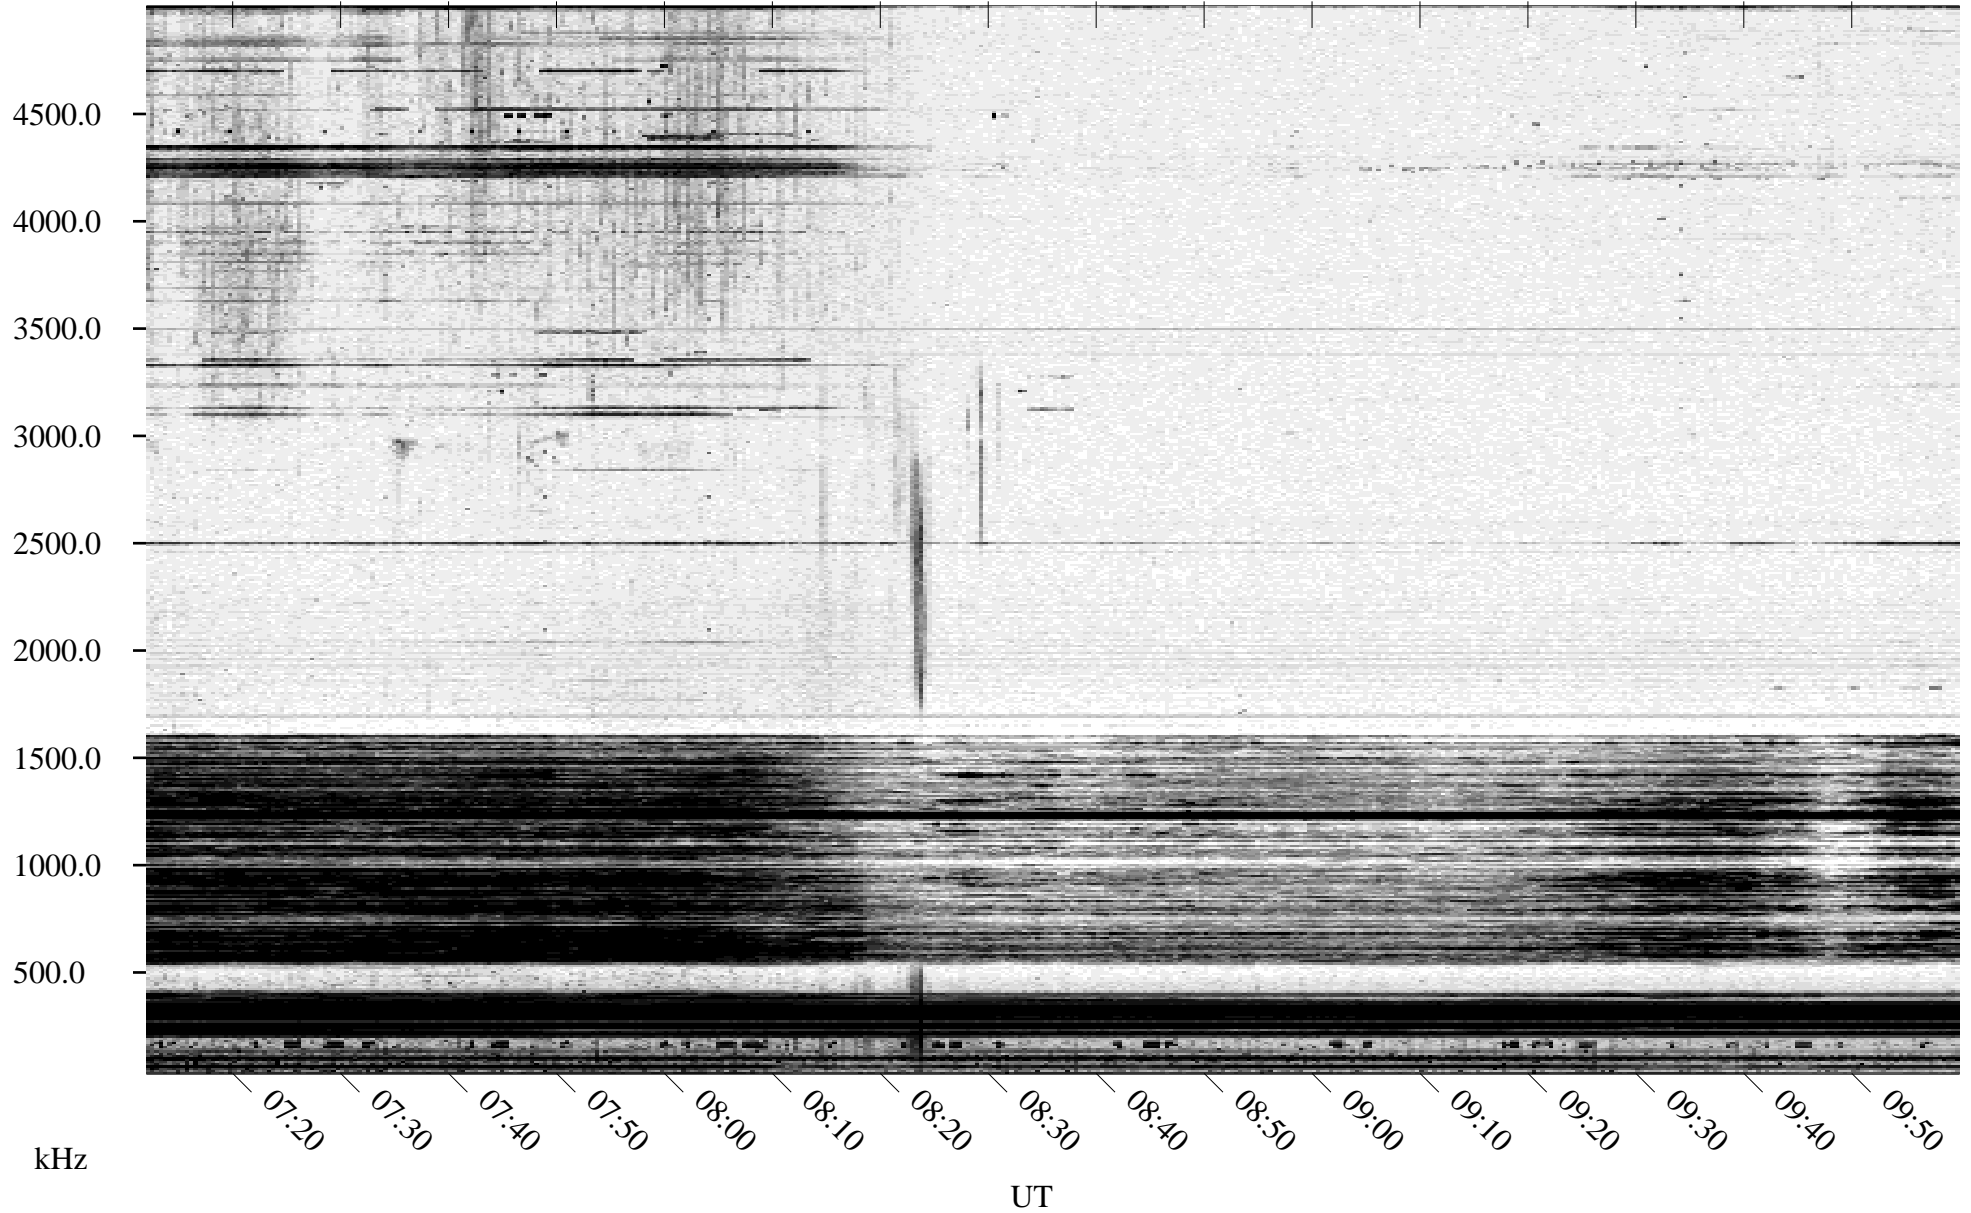

04/22/1995 Churchill, MT

Linear Scale Black = 161 White = 15

ch95112l.r00m max_12

Page 1

04/22/1995 Churchill, MT

Linear Scale Black = 161 White = 15

ch95112l.r00m max_12

Page 2

04/23/1995 Churchill, MT

Linear Scale Black = 161 White = 15

ch95112l.r00m max_12

Page 3

04/23/1995 Churchill, MT

Linear Scale Black = 161 White = 15

ch95112l.r00m max_12

Page 4

04/23/1995 Churchill, MT

Linear Scale Black = 161 White = 15

ch95112l.r00m max_12

Page 5

04/23/1995 Churchill, MT

Linear Scale Black = 161 White = 15

ch95112l.r00m max_12

Page 6

04/23/1995 Churchill, MT

Linear Scale Black = 161 White = 15

ch95112l.r00m max_12

Page 7

04/23/1995 Churchill, MT

Linear Scale Black = 161 White = 15

ch95112l.r00m max_12