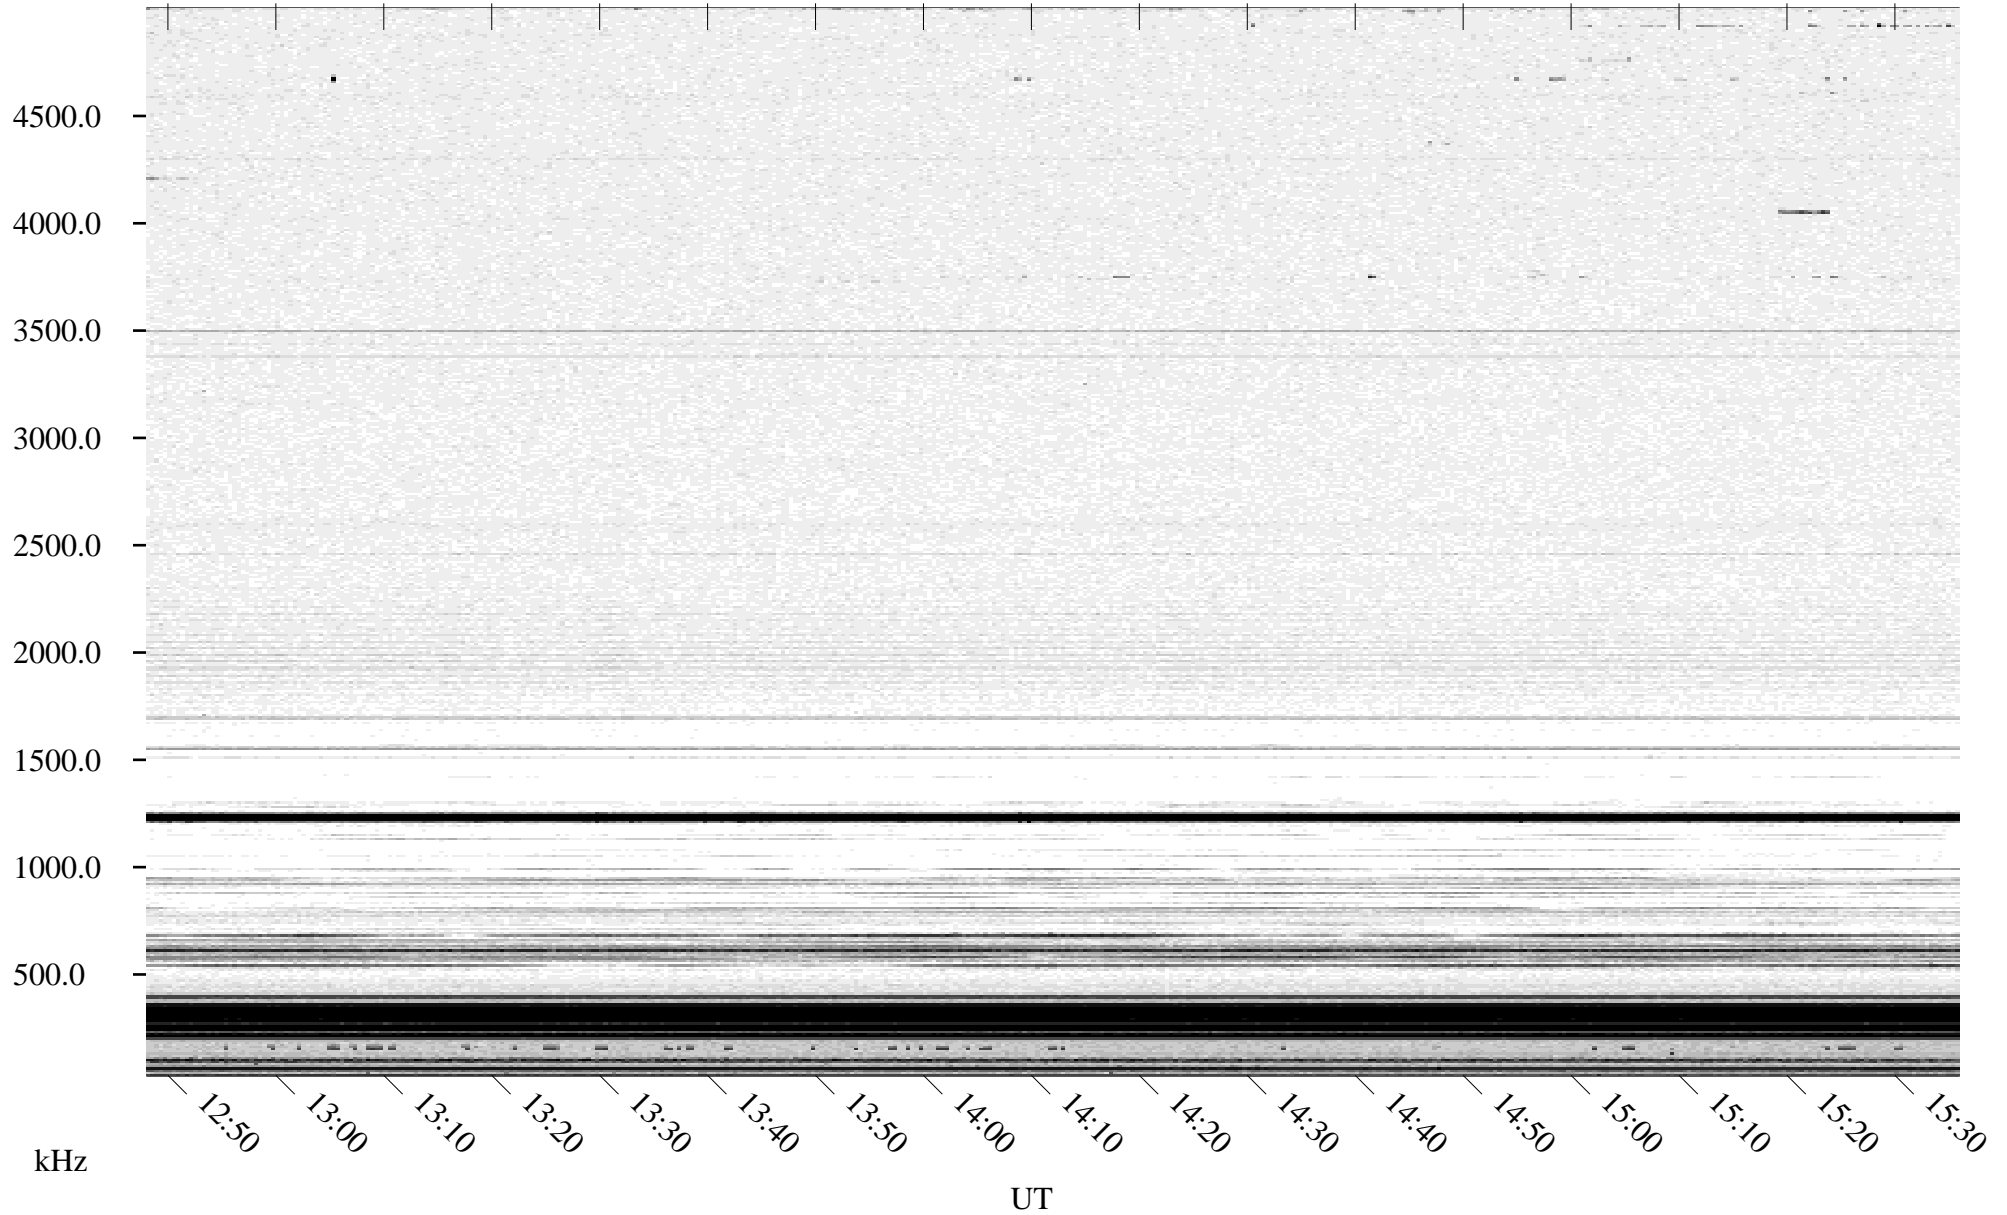

04/22/1995 Churchill, MT

Linear Scale Black = 161 White = 15

ch95112l.r00m max_12

Page 1

04/22/1995 Churchill, MT

Linear Scale Black = 161 White = 15

ch95112l.r00m max_12

Page 2

04/23/1995 Churchill, MT

Linear Scale Black = 161 White = 15

ch95112l.r00m max_12

Page 3

04/23/1995 Churchill, MT

Linear Scale Black = 161 White = 15

ch95112l.r00m max_12

Page 4

04/23/1995 Churchill, MT

Linear Scale Black = 161 White = 15

ch95112l.r00m max_12

Page 5

04/23/1995 Churchill, MT

Linear Scale Black = 161 White = 15

ch95112l.r00m max_12

Page 6

04/23/1995 Churchill, MT

Linear Scale Black = 161 White = 15

ch95112l.r00m max_12

Page 7

04/23/1995 Churchill, MT

Linear Scale Black = 161 White = 15

ch95112l.r00m max_12