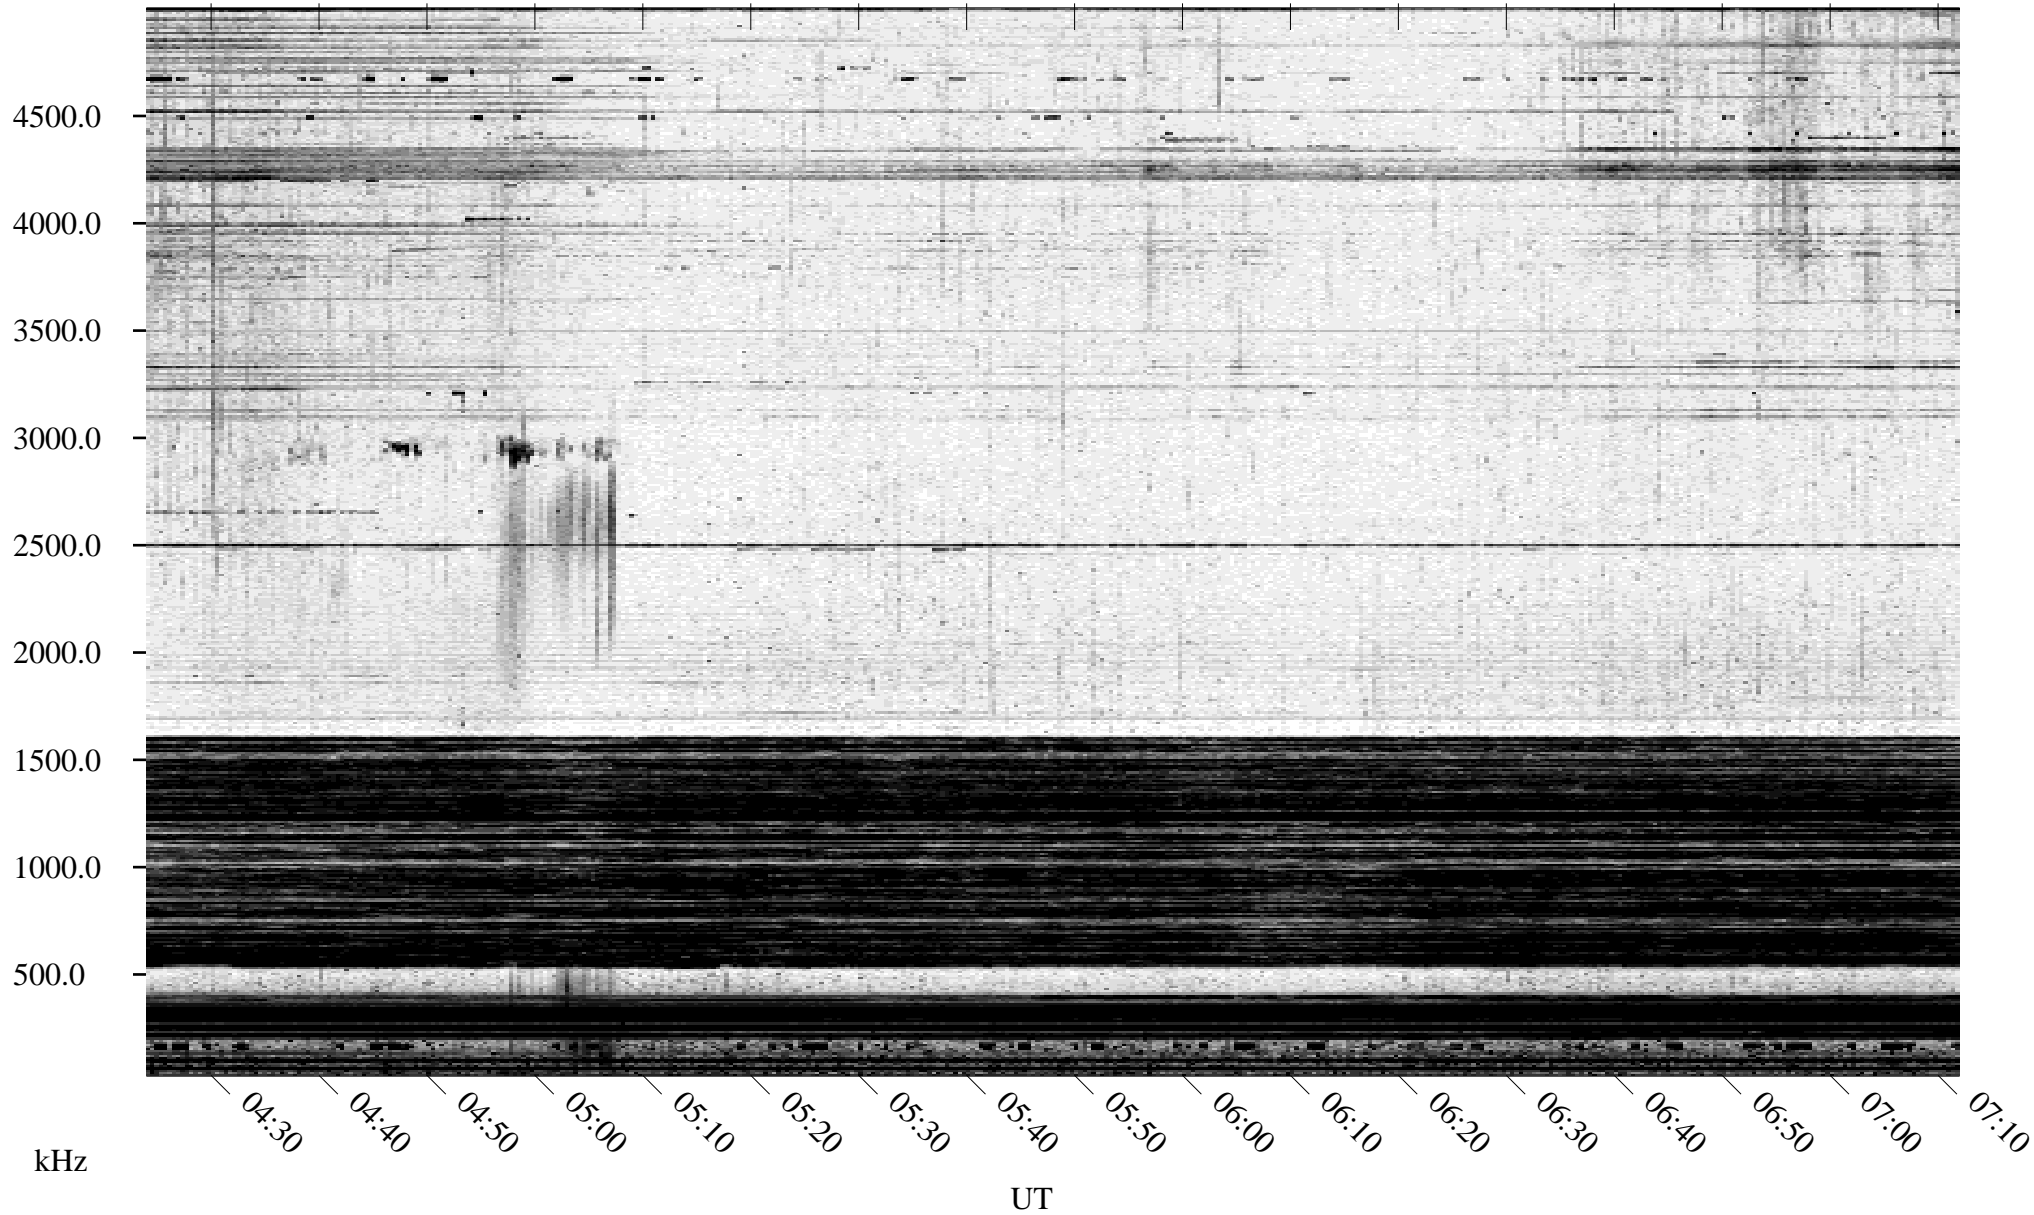

04/22/1995 Churchill, MT

Linear Scale Black = 161 White = 15

ch95112l.r00m max_12

Page 1

04/22/1995 Churchill, MT

Linear Scale Black = 161 White = 15

ch95112l.r00m max_12

Page 2

04/23/1995 Churchill, MT

Linear Scale Black = 161 White = 15

ch95112l.r00m max_12

Page 3

04/23/1995 Churchill, MT

Linear Scale Black = 161 White = 15

ch95112l.r00m max_12

Page 4

04/23/1995 Churchill, MT

Linear Scale Black = 161 White = 15

ch95112l.r00m max_12

Page 5

04/23/1995 Churchill, MT

Linear Scale Black = 161 White = 15

ch95112l.r00m max_12

Page 6

04/23/1995 Churchill, MT

Linear Scale Black = 161 White = 15

ch95112l.r00m max_12

Page 7

04/23/1995 Churchill, MT

Linear Scale Black = 161 White = 15

ch95112l.r00m max_12