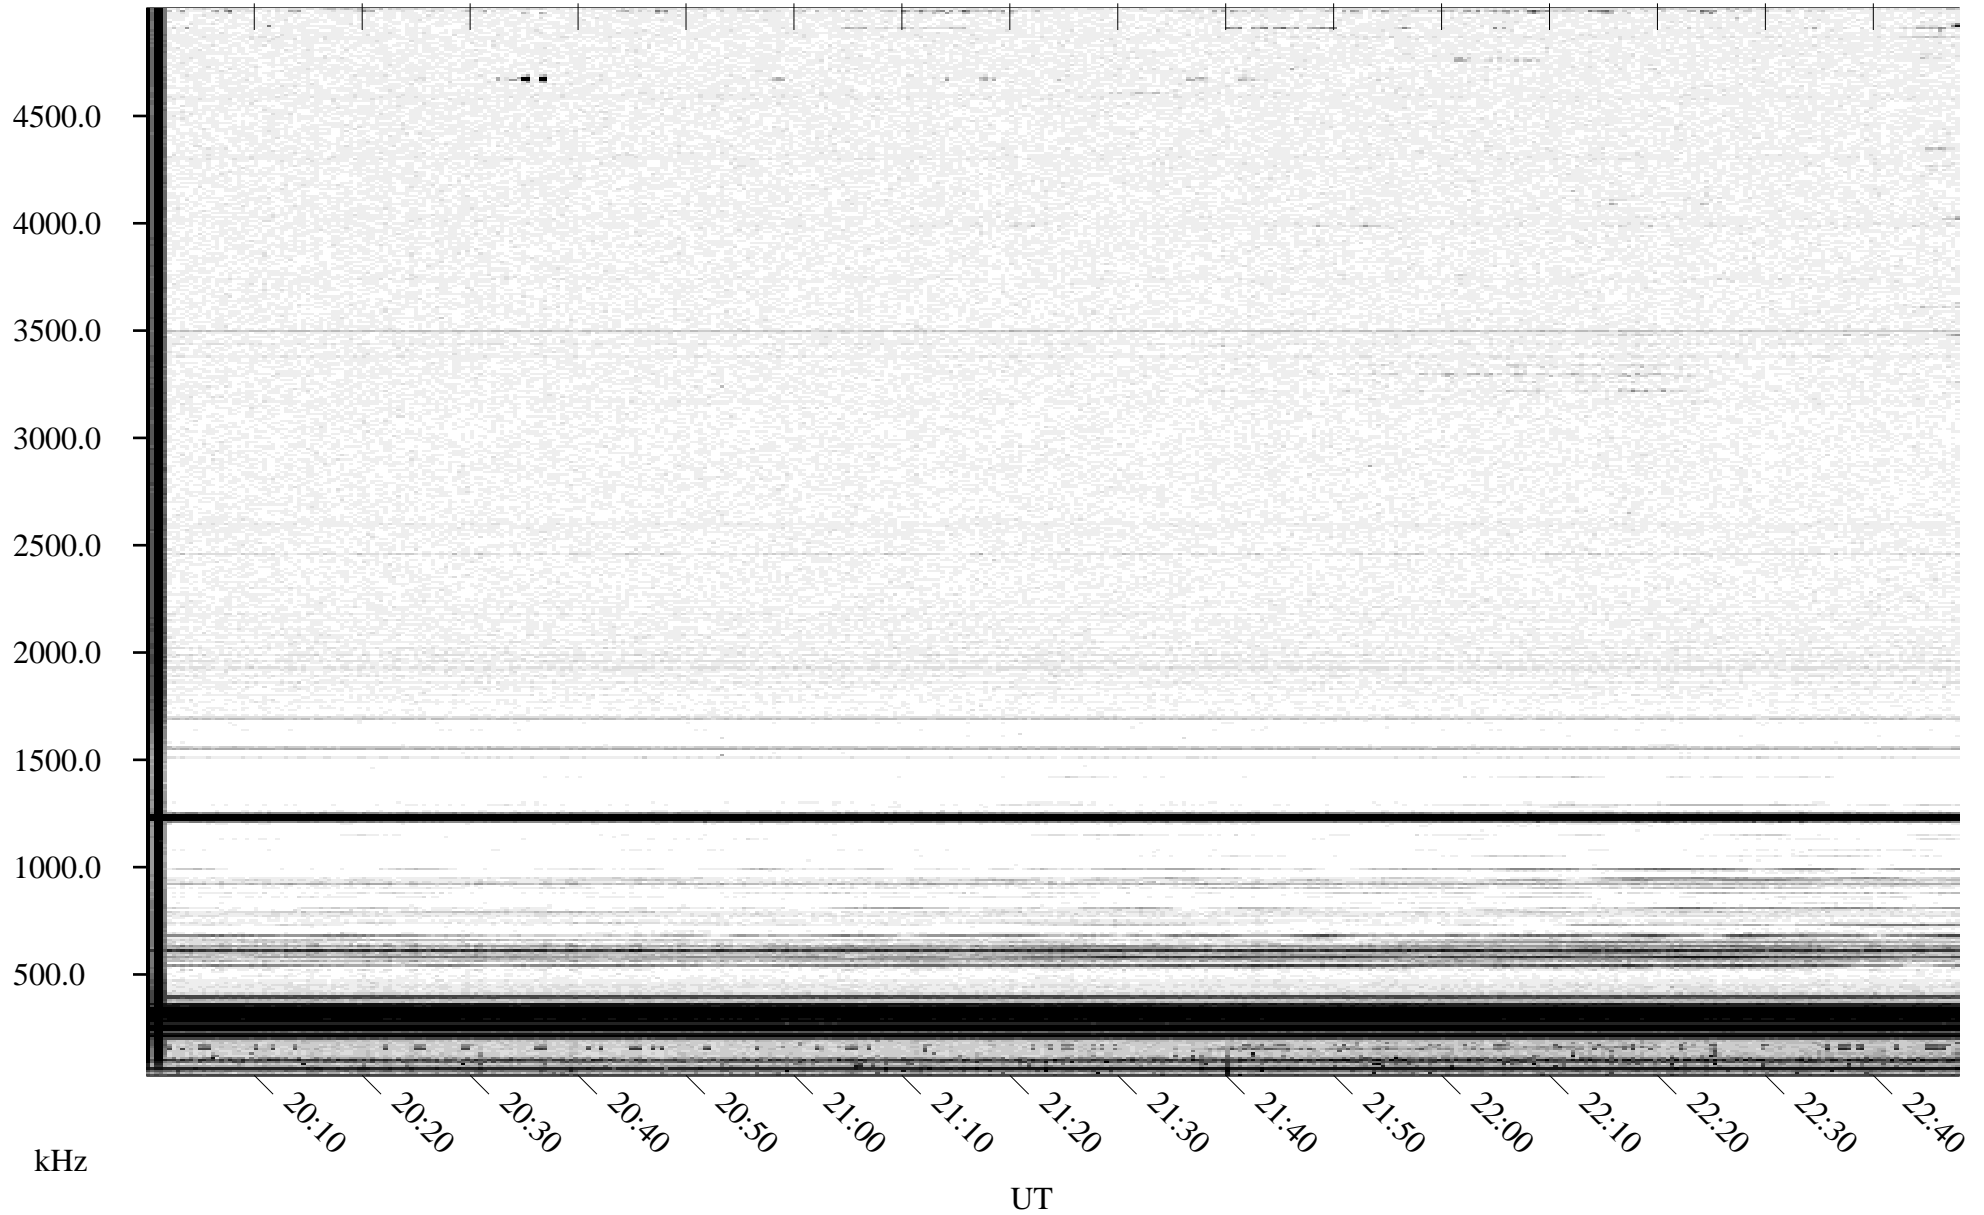

04/23/1995 Churchill, MT

Linear Scale Black = 161 White = 15

ch95113l.r00m max_12

Page 1

04/23/1995 Churchill, MT

Linear Scale Black = 161 White = 15

ch95113l.r00m max_12

Page 2

04/24/1995 Churchill, MT

Linear Scale Black = 161 White = 15

ch95113l.r00m max_12

Page 3

04/24/1995 Churchill, MT

Linear Scale Black = 161 White = 15

ch95113l.r00m max_12

Page 4

04/24/1995 Churchill, MT

Linear Scale Black = 161 White = 15

ch95113l.r00m max_12

Page 5

04/24/1995 Churchill, MT

Linear Scale Black = 161 White = 15

ch95113l.r00m max_12

Page 6

04/24/1995 Churchill, MT

Linear Scale Black = 161 White = 15

ch95113l.r00m max_12

Page 7

04/24/1995 Churchill, MT

Linear Scale Black = 161 White = 15

ch95113l.r00m max_12