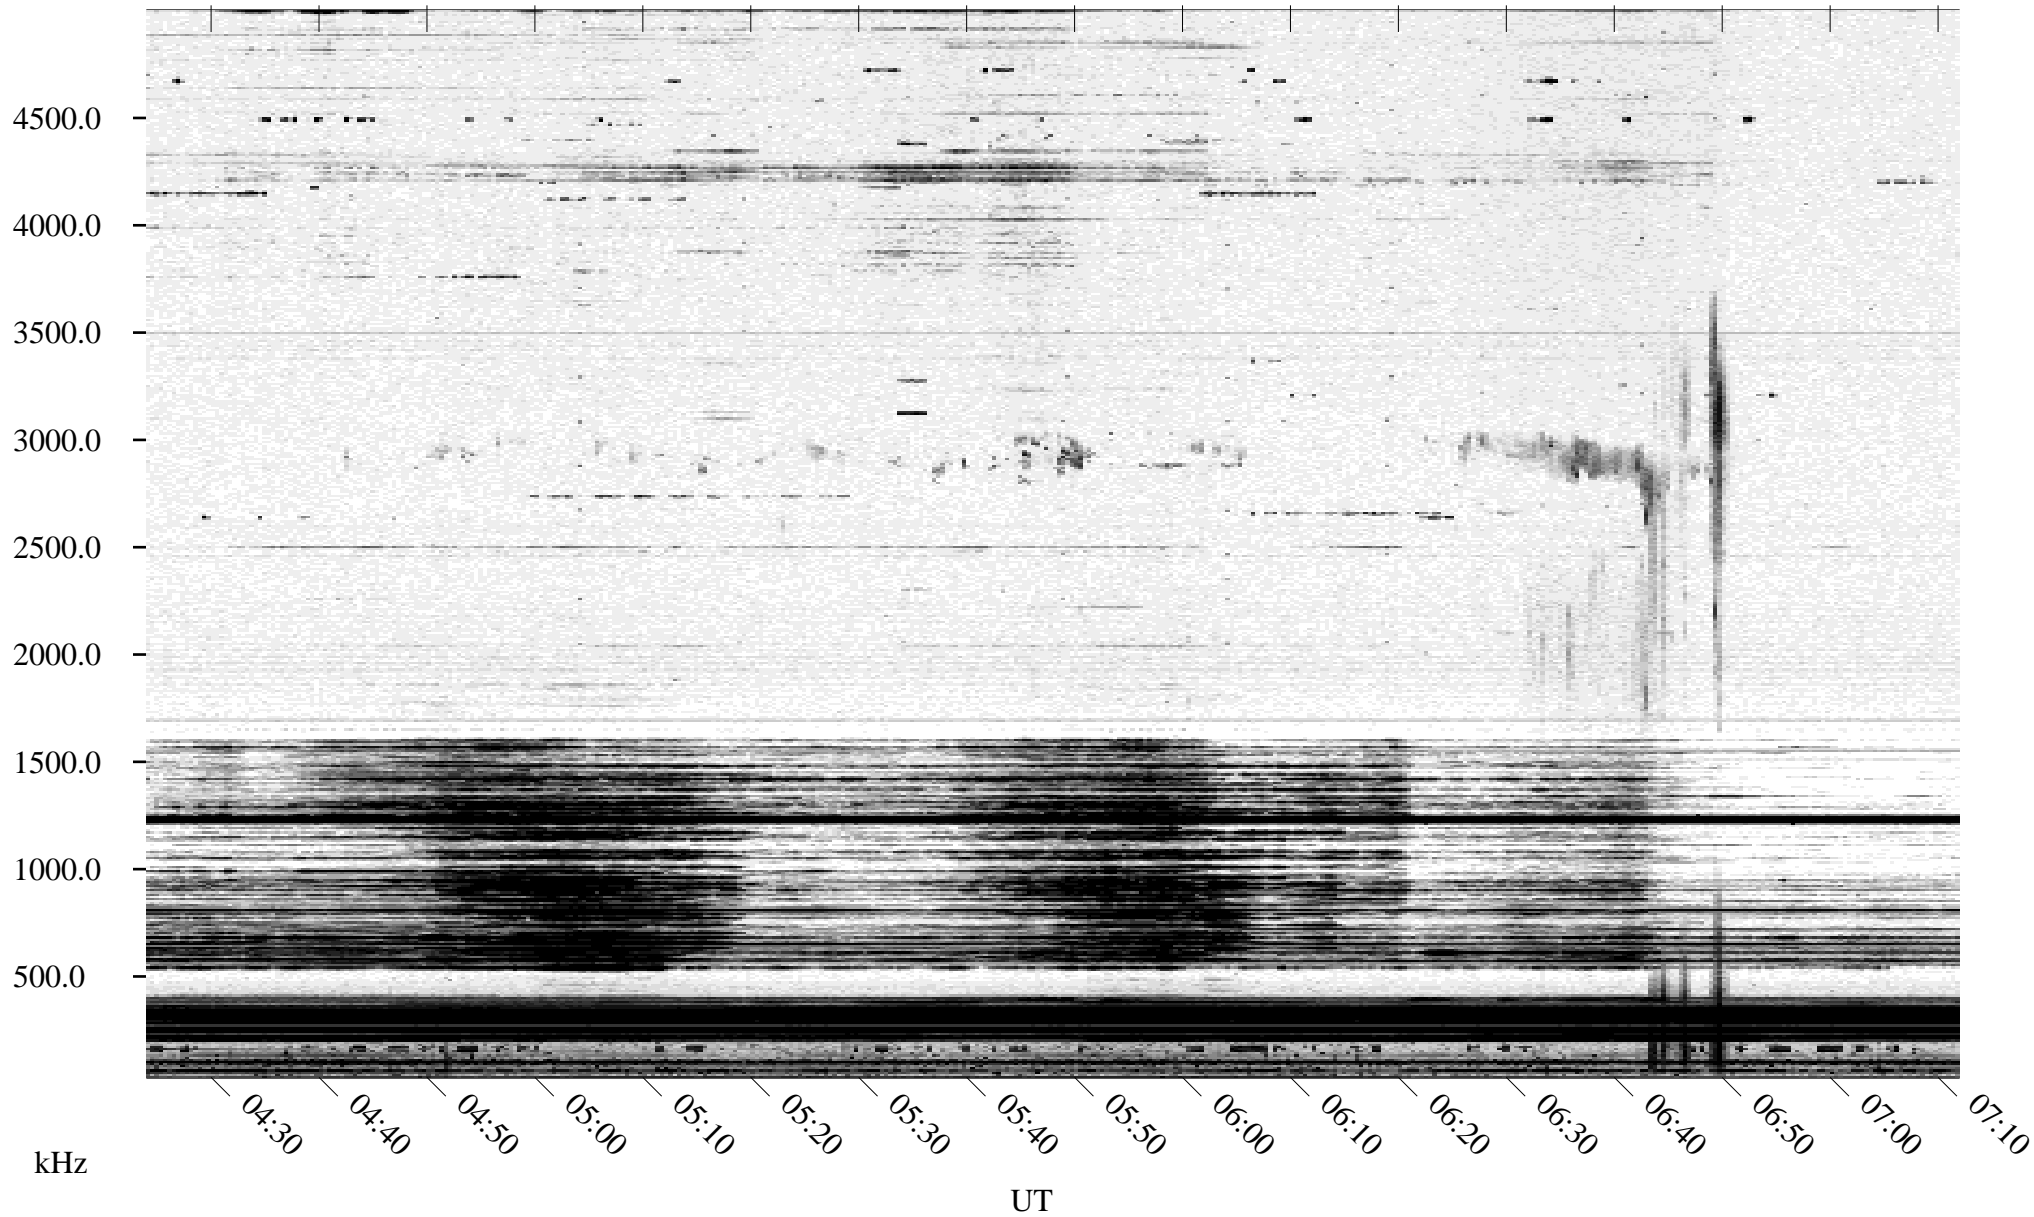

04/23/1995 Churchill, MT

Linear Scale Black = 161 White = 15

ch95113l.r00m max_12

Page 1

04/23/1995 Churchill, MT

Linear Scale Black = 161 White = 15

ch95113l.r00m max_12

Page 2

04/24/1995 Churchill, MT

Linear Scale Black = 161 White = 15

ch95113l.r00m max_12

Page 3

04/24/1995 Churchill, MT

Linear Scale Black = 161 White = 15

ch95113l.r00m max_12

Page 4

04/24/1995 Churchill, MT

Linear Scale Black = 161 White = 15

ch95113l.r00m max_12

Page 5

04/24/1995 Churchill, MT

Linear Scale Black = 161 White = 15

ch95113l.r00m max_12

Page 6

04/24/1995 Churchill, MT

Linear Scale Black = 161 White = 15

ch95113l.r00m max_12

Page 7

04/24/1995 Churchill, MT

Linear Scale Black = 161 White = 15

ch95113l.r00m max_12