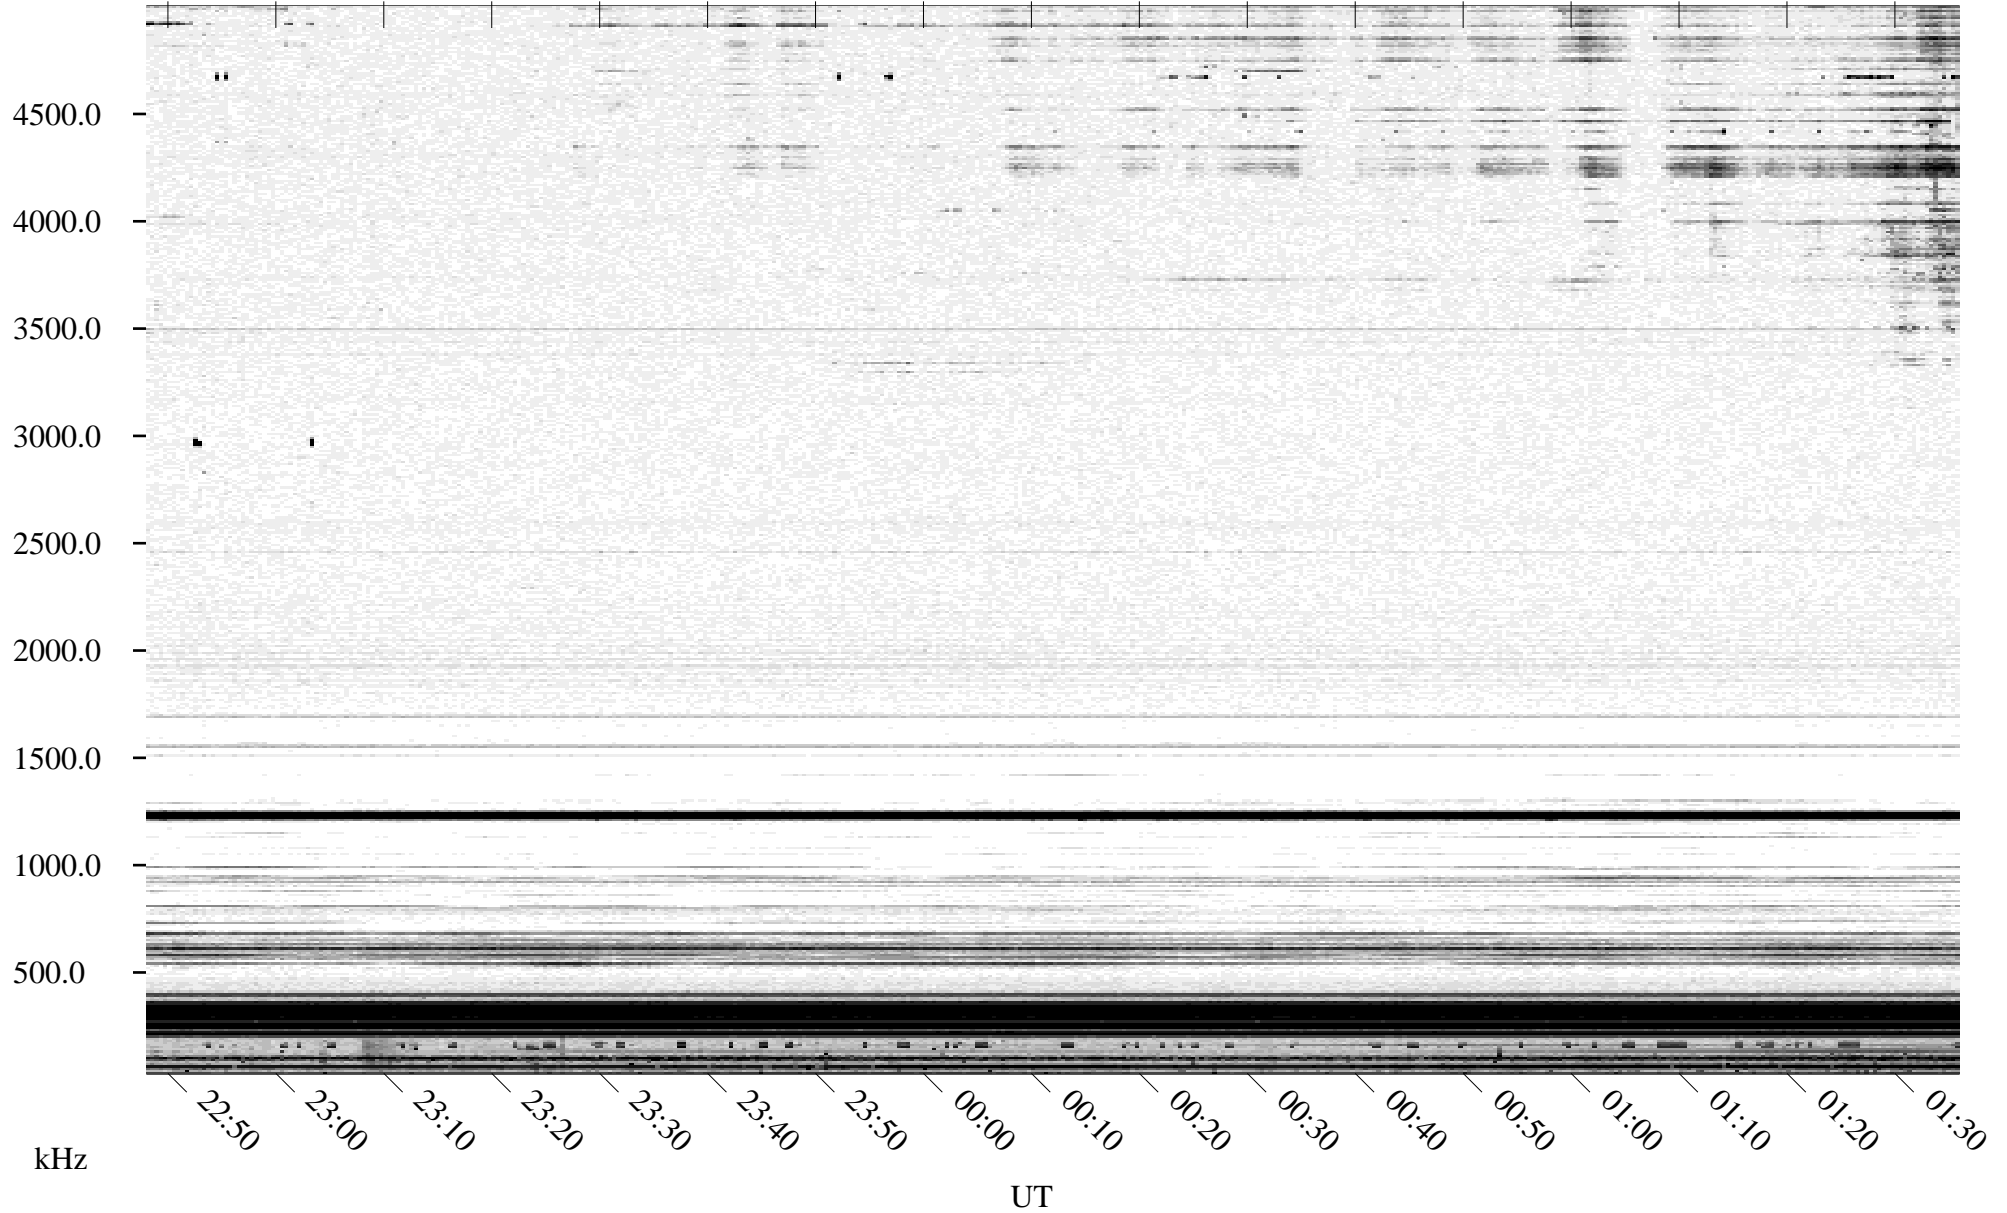

04/23/1995 Churchill, MT

Linear Scale Black = 161 White = 15

ch95113l.r00m max_12

Page 1

04/23/1995 Churchill, MT

Linear Scale Black = 161 White = 15

ch95113l.r00m max_12

Page 2

04/24/1995 Churchill, MT

Linear Scale Black = 161 White = 15

ch95113l.r00m max_12

Page 3

04/24/1995 Churchill, MT

Linear Scale Black = 161 White = 15

ch95113l.r00m max_12

Page 4

04/24/1995 Churchill, MT

Linear Scale Black = 161 White = 15

ch95113l.r00m max_12

Page 5

04/24/1995 Churchill, MT

Linear Scale Black = 161 White = 15

ch95113l.r00m max_12

Page 6

04/24/1995 Churchill, MT

Linear Scale Black = 161 White = 15

ch95113l.r00m max_12

Page 7

04/24/1995 Churchill, MT

Linear Scale Black = 161 White = 15

ch95113l.r00m max_12