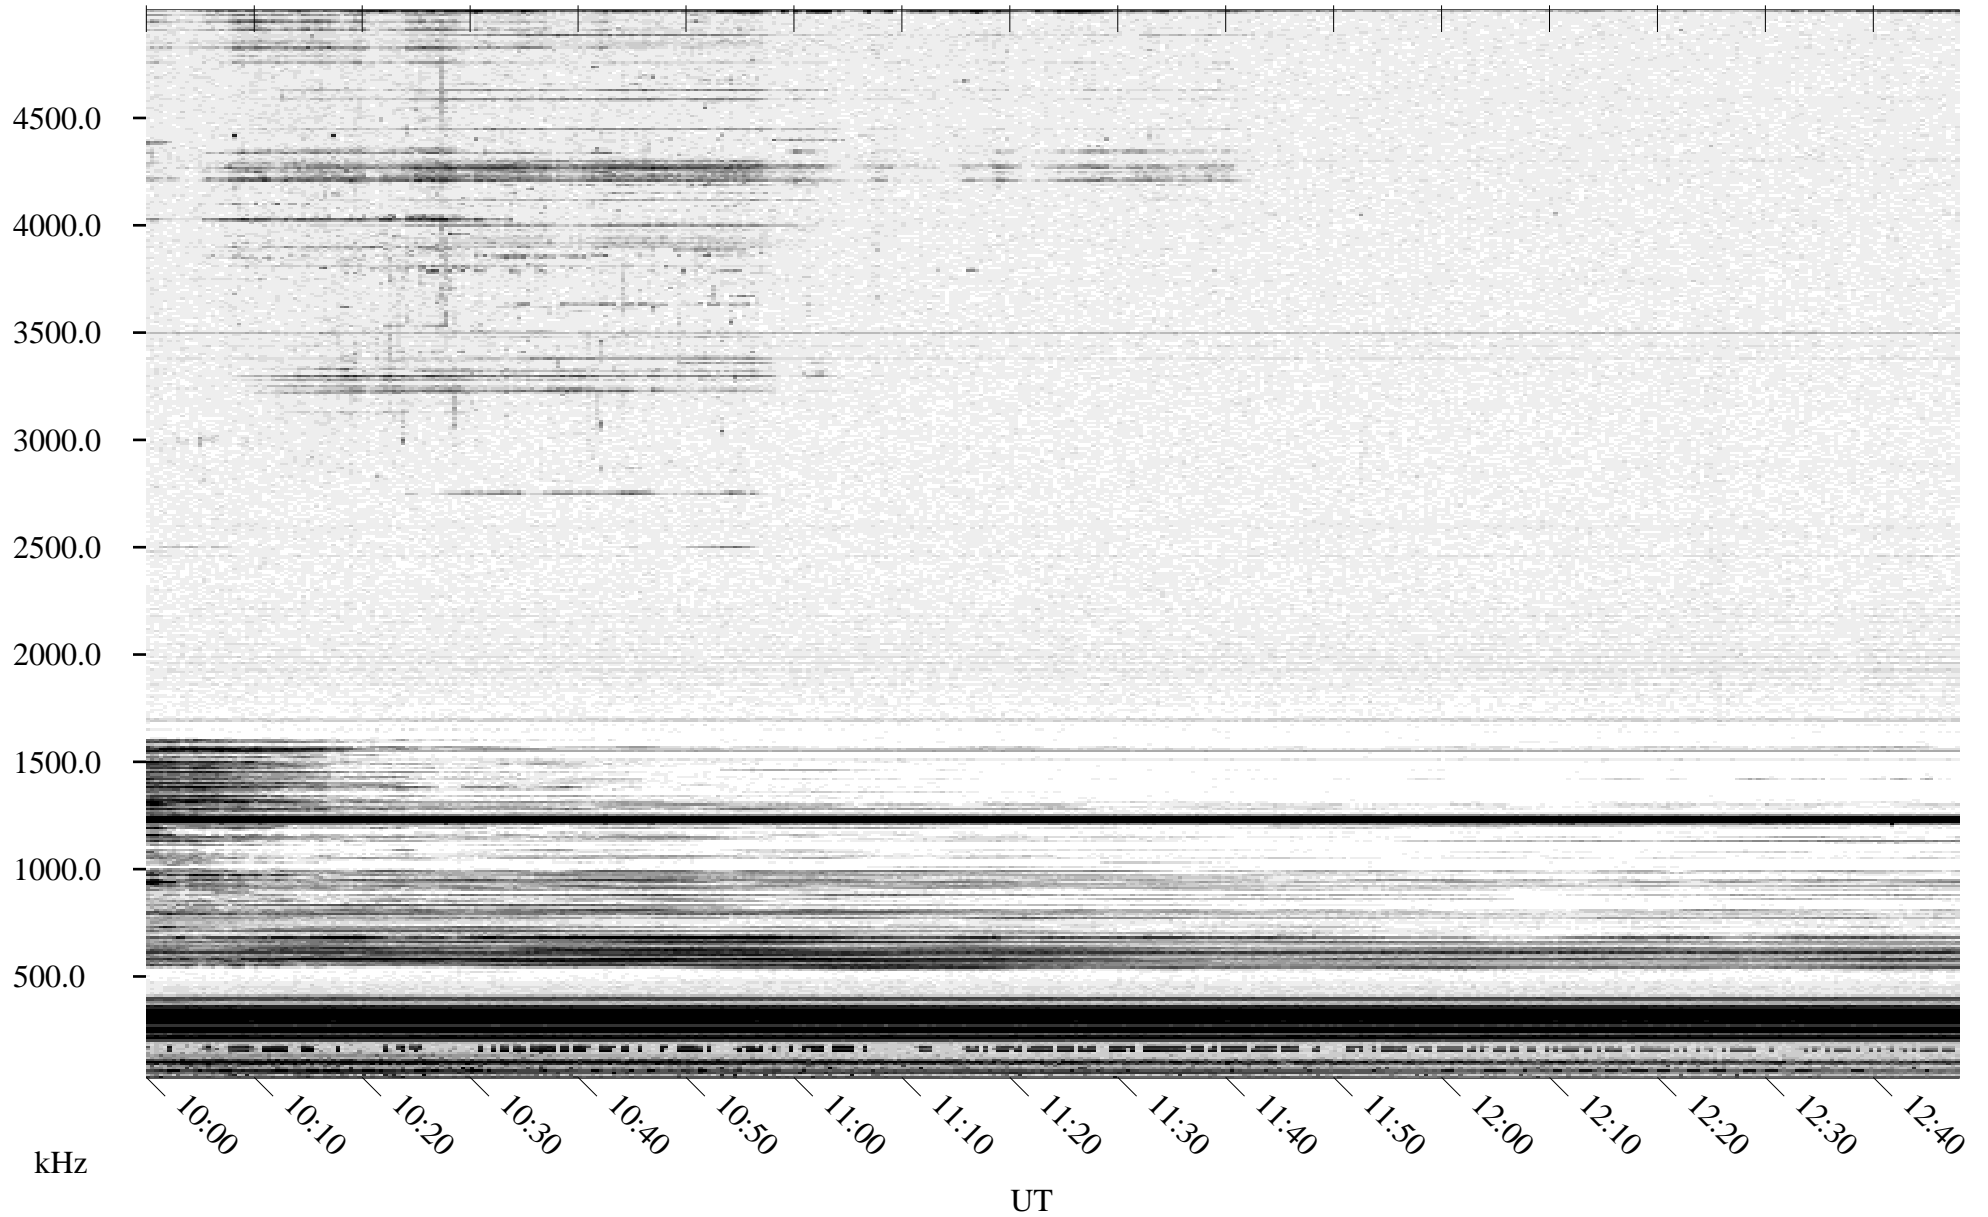

04/23/1995 Churchill, MT

Linear Scale Black = 161 White = 15

ch95113l.r00m max_12

Page 1

04/23/1995 Churchill, MT

Linear Scale Black = 161 White = 15

ch95113l.r00m max_12

Page 2

04/24/1995 Churchill, MT

Linear Scale Black = 161 White = 15

ch95113l.r00m max_12

Page 3

04/24/1995 Churchill, MT

Linear Scale Black = 161 White = 15

ch95113l.r00m max_12

Page 4

04/24/1995 Churchill, MT

Linear Scale Black = 161 White = 15

ch95113l.r00m max_12

Page 5

04/24/1995 Churchill, MT

Linear Scale Black = 161 White = 15

ch95113l.r00m max_12

Page 6

04/24/1995 Churchill, MT

Linear Scale Black = 161 White = 15

ch95113l.r00m max_12

Page 7

04/24/1995 Churchill, MT

Linear Scale Black = 161 White = 15

ch95113l.r00m max_12