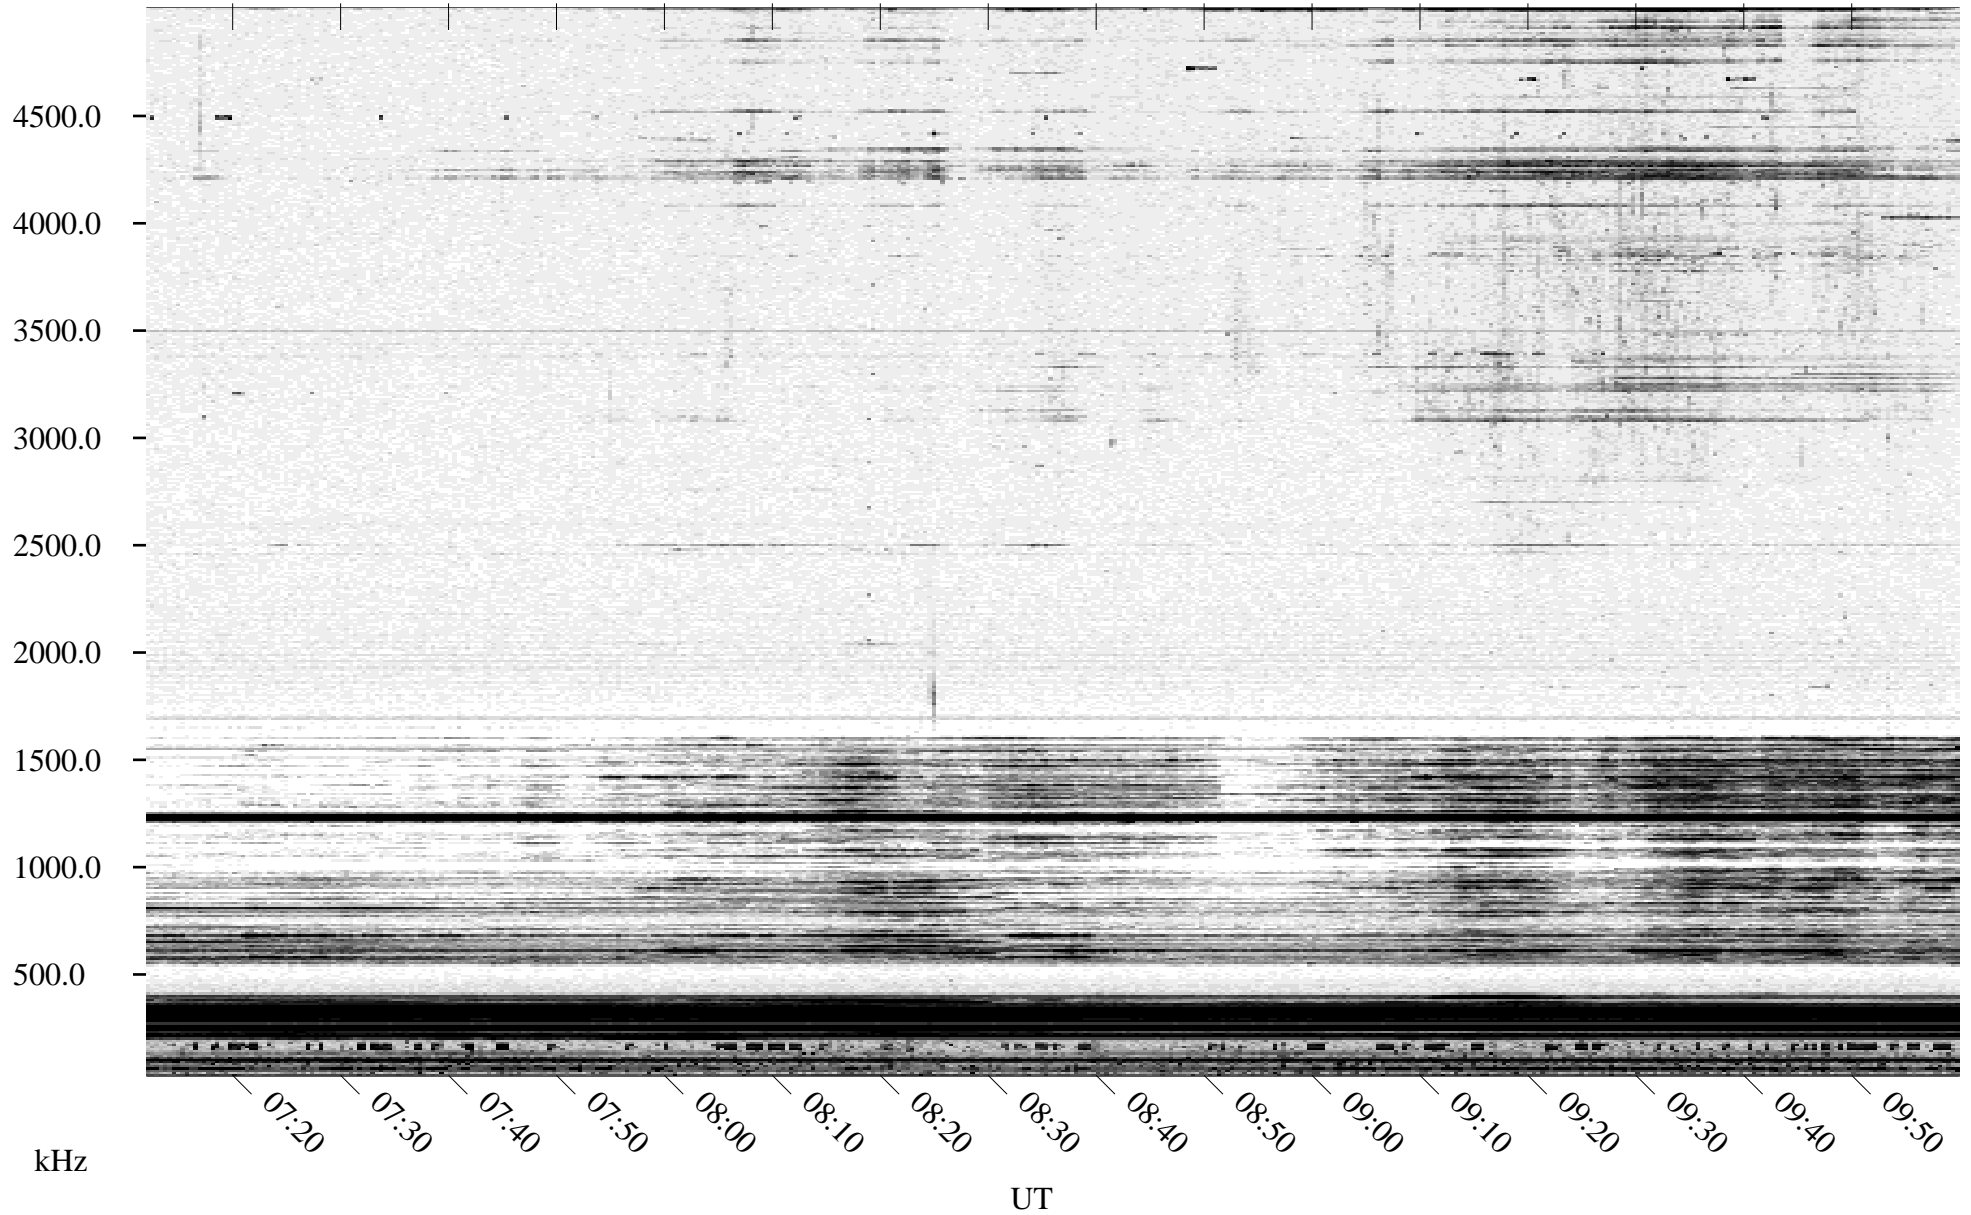

04/23/1995 Churchill, MT

Linear Scale Black = 161 White = 15

ch95113l.r00m max_12

Page 1

04/23/1995 Churchill, MT

Linear Scale Black = 161 White = 15

ch95113l.r00m max_12

Page 2

04/24/1995 Churchill, MT

Linear Scale Black = 161 White = 15

ch95113l.r00m max_12

Page 3

04/24/1995 Churchill, MT

Linear Scale Black = 161 White = 15

ch95113l.r00m max_12

Page 4

04/24/1995 Churchill, MT

Linear Scale Black = 161 White = 15

ch95113l.r00m max_12

Page 5

04/24/1995 Churchill, MT

Linear Scale Black = 161 White = 15

ch95113l.r00m max_12

Page 6

04/24/1995 Churchill, MT

Linear Scale Black = 161 White = 15

ch95113l.r00m max_12

Page 7

04/24/1995 Churchill, MT

Linear Scale Black = 161 White = 15

ch95113l.r00m max_12