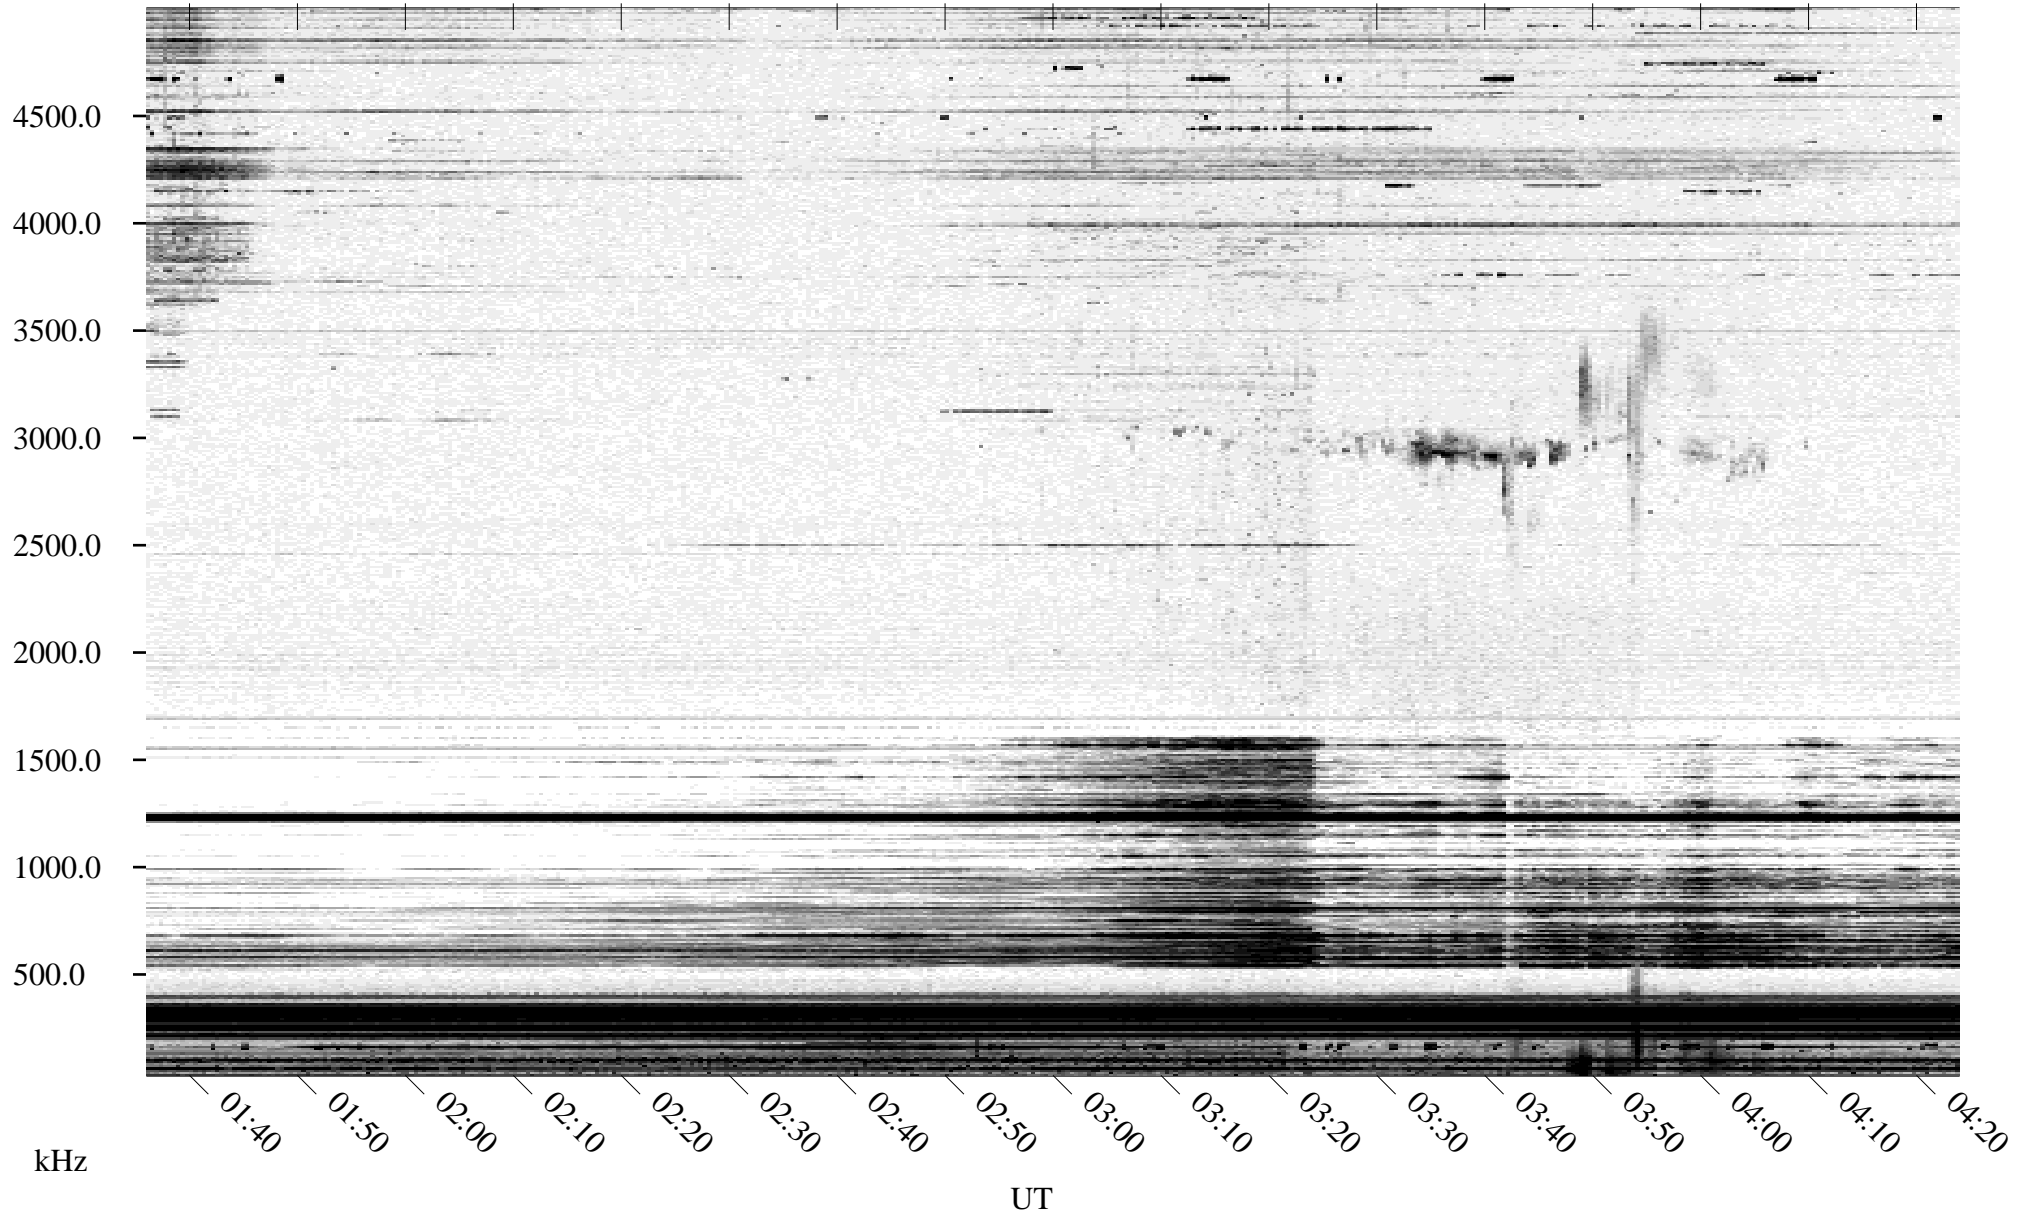

04/23/1995 Churchill, MT

Linear Scale Black = 161 White = 15

ch95113l.r00m max_12

Page 1

04/23/1995 Churchill, MT

Linear Scale Black = 161 White = 15

ch95113l.r00m max_12

Page 2

04/24/1995 Churchill, MT

Linear Scale Black = 161 White = 15

ch95113l.r00m max_12

Page 3

04/24/1995 Churchill, MT

Linear Scale Black = 161 White = 15

ch95113l.r00m max_12

Page 4

04/24/1995 Churchill, MT

Linear Scale Black = 161 White = 15

ch95113l.r00m max_12

Page 5

04/24/1995 Churchill, MT

Linear Scale Black = 161 White = 15

ch95113l.r00m max_12

Page 6

04/24/1995 Churchill, MT

Linear Scale Black = 161 White = 15

ch95113l.r00m max_12

Page 7

04/24/1995 Churchill, MT

Linear Scale Black = 161 White = 15

ch95113l.r00m max_12