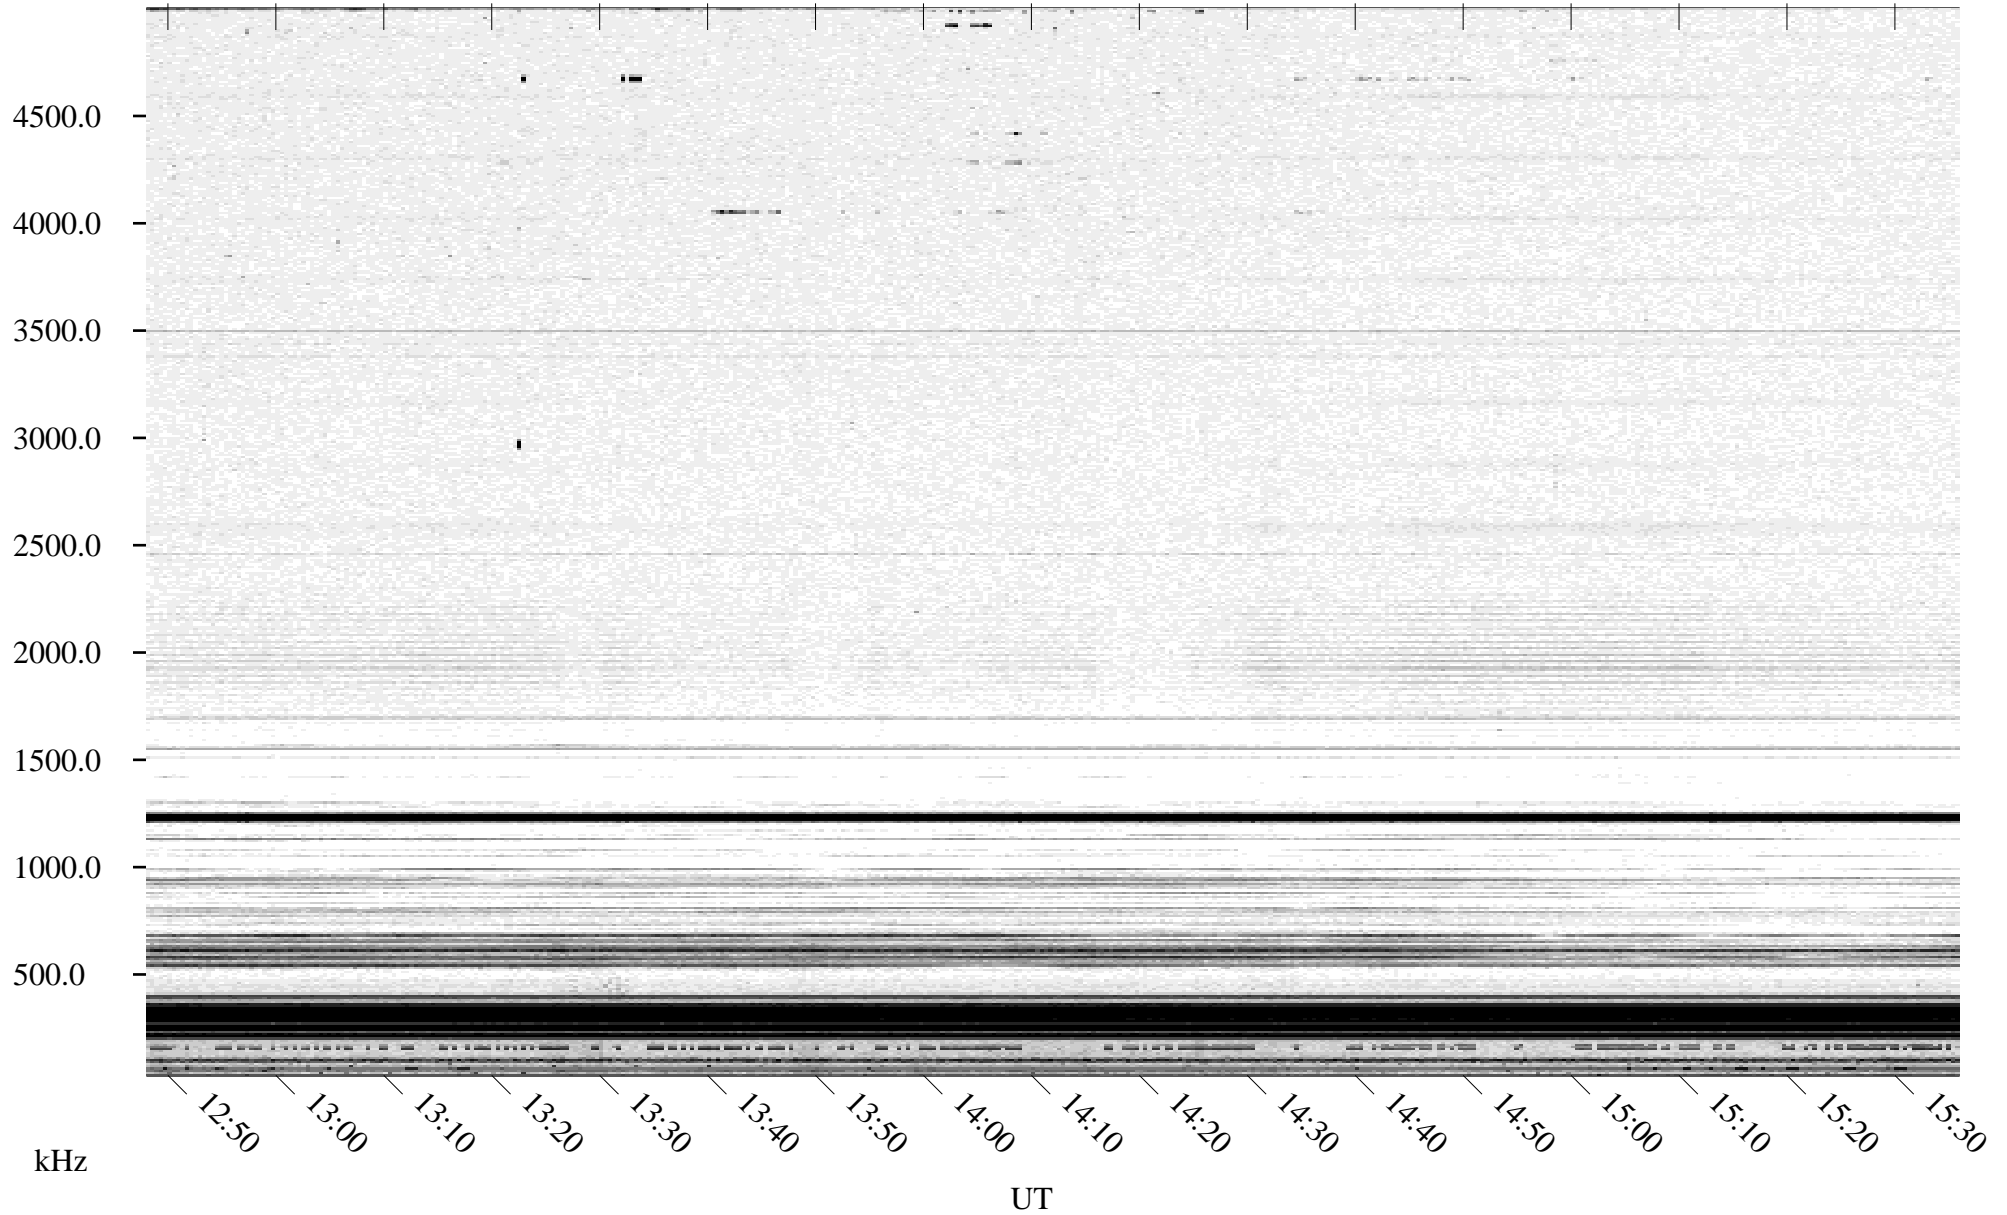

04/23/1995 Churchill, MT

Linear Scale Black = 161 White = 15

ch95113l.r00m max_12

Page 1

04/23/1995 Churchill, MT

Linear Scale Black = 161 White = 15

ch95113l.r00m max_12

Page 2

04/24/1995 Churchill, MT

Linear Scale Black = 161 White = 15

ch95113l.r00m max_12

Page 3

04/24/1995 Churchill, MT

Linear Scale Black = 161 White = 15

ch95113l.r00m max_12

Page 4

04/24/1995 Churchill, MT

Linear Scale Black = 161 White = 15

ch95113l.r00m max_12

Page 5

04/24/1995 Churchill, MT

Linear Scale Black = 161 White = 15

ch95113l.r00m max_12

Page 6

04/24/1995 Churchill, MT

Linear Scale Black = 161 White = 15

ch95113l.r00m max_12

Page 7

04/24/1995 Churchill, MT

Linear Scale Black = 161 White = 15

ch95113l.r00m max_12