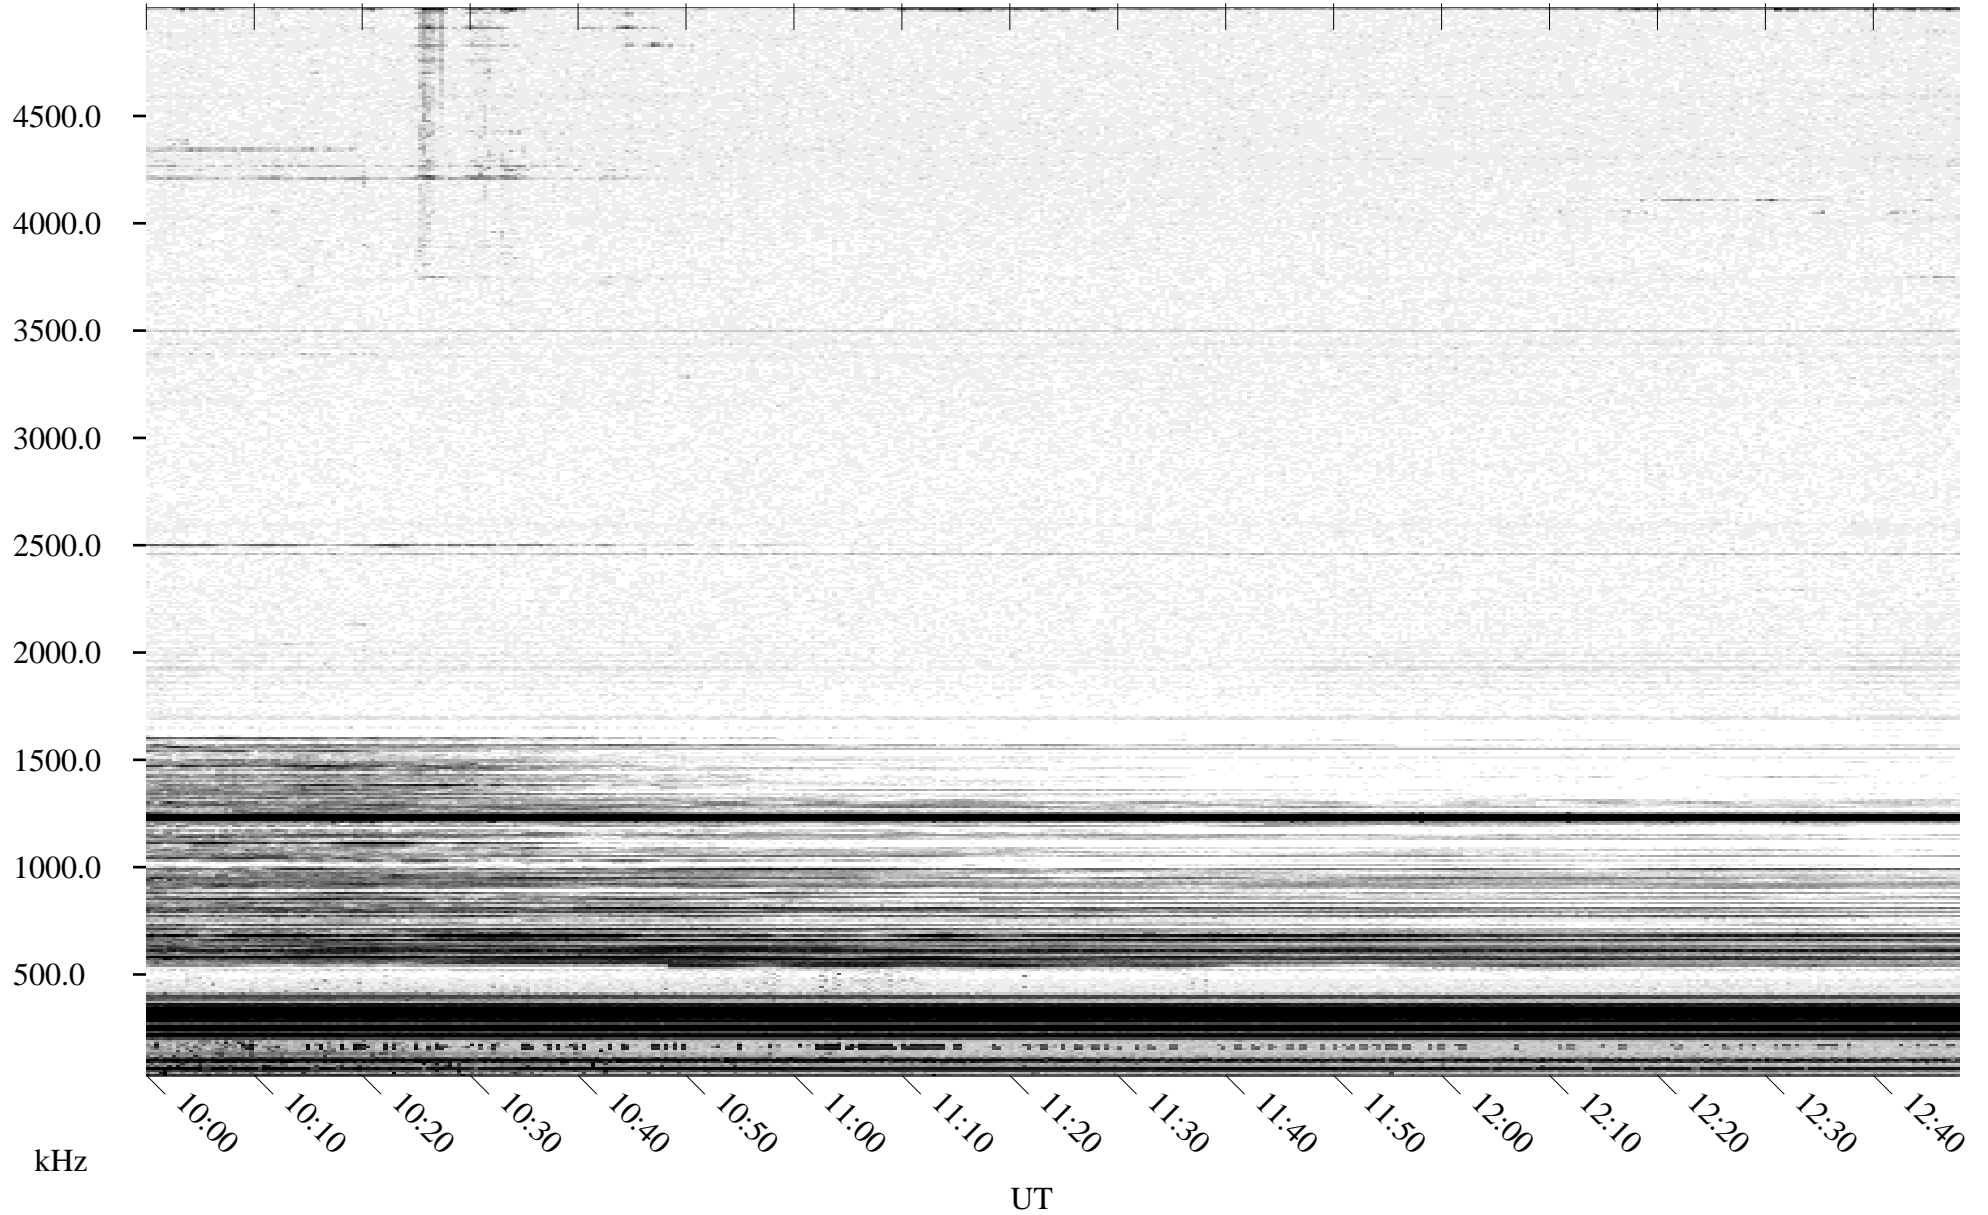

04/25/1995 Churchill, MT

Linear Scale Black = 161 White = 15

ch951151.r00m max_12

Page 1

04/25/1995 Churchill, MT

Linear Scale Black = 161 White = 15

ch951151.r00m max_12

04/26/1995 Churchill, MT

Linear Scale Black = 161 White = 15

ch951151.r00m max_12

Page 3

04/26/1995 Churchill, MT

Linear Scale Black = 161 White = 15

ch951151.r00m max_12

04/26/1995 Churchill, MT

Linear Scale Black = 161 White = 15

ch95115l.r00m max_12

Page 5

04/26/1995 Churchill, MT

Linear Scale Black = 161 White = 15

ch95115l.r00m max_12

Page 6

04/26/1995 Churchill, MT

Linear Scale Black = 161 White = 15

ch951151.r00m max_12

Page 7

04/26/1995 Churchill, MT

Linear Scale Black = 161 White = 15

ch95115l.r00m max_12