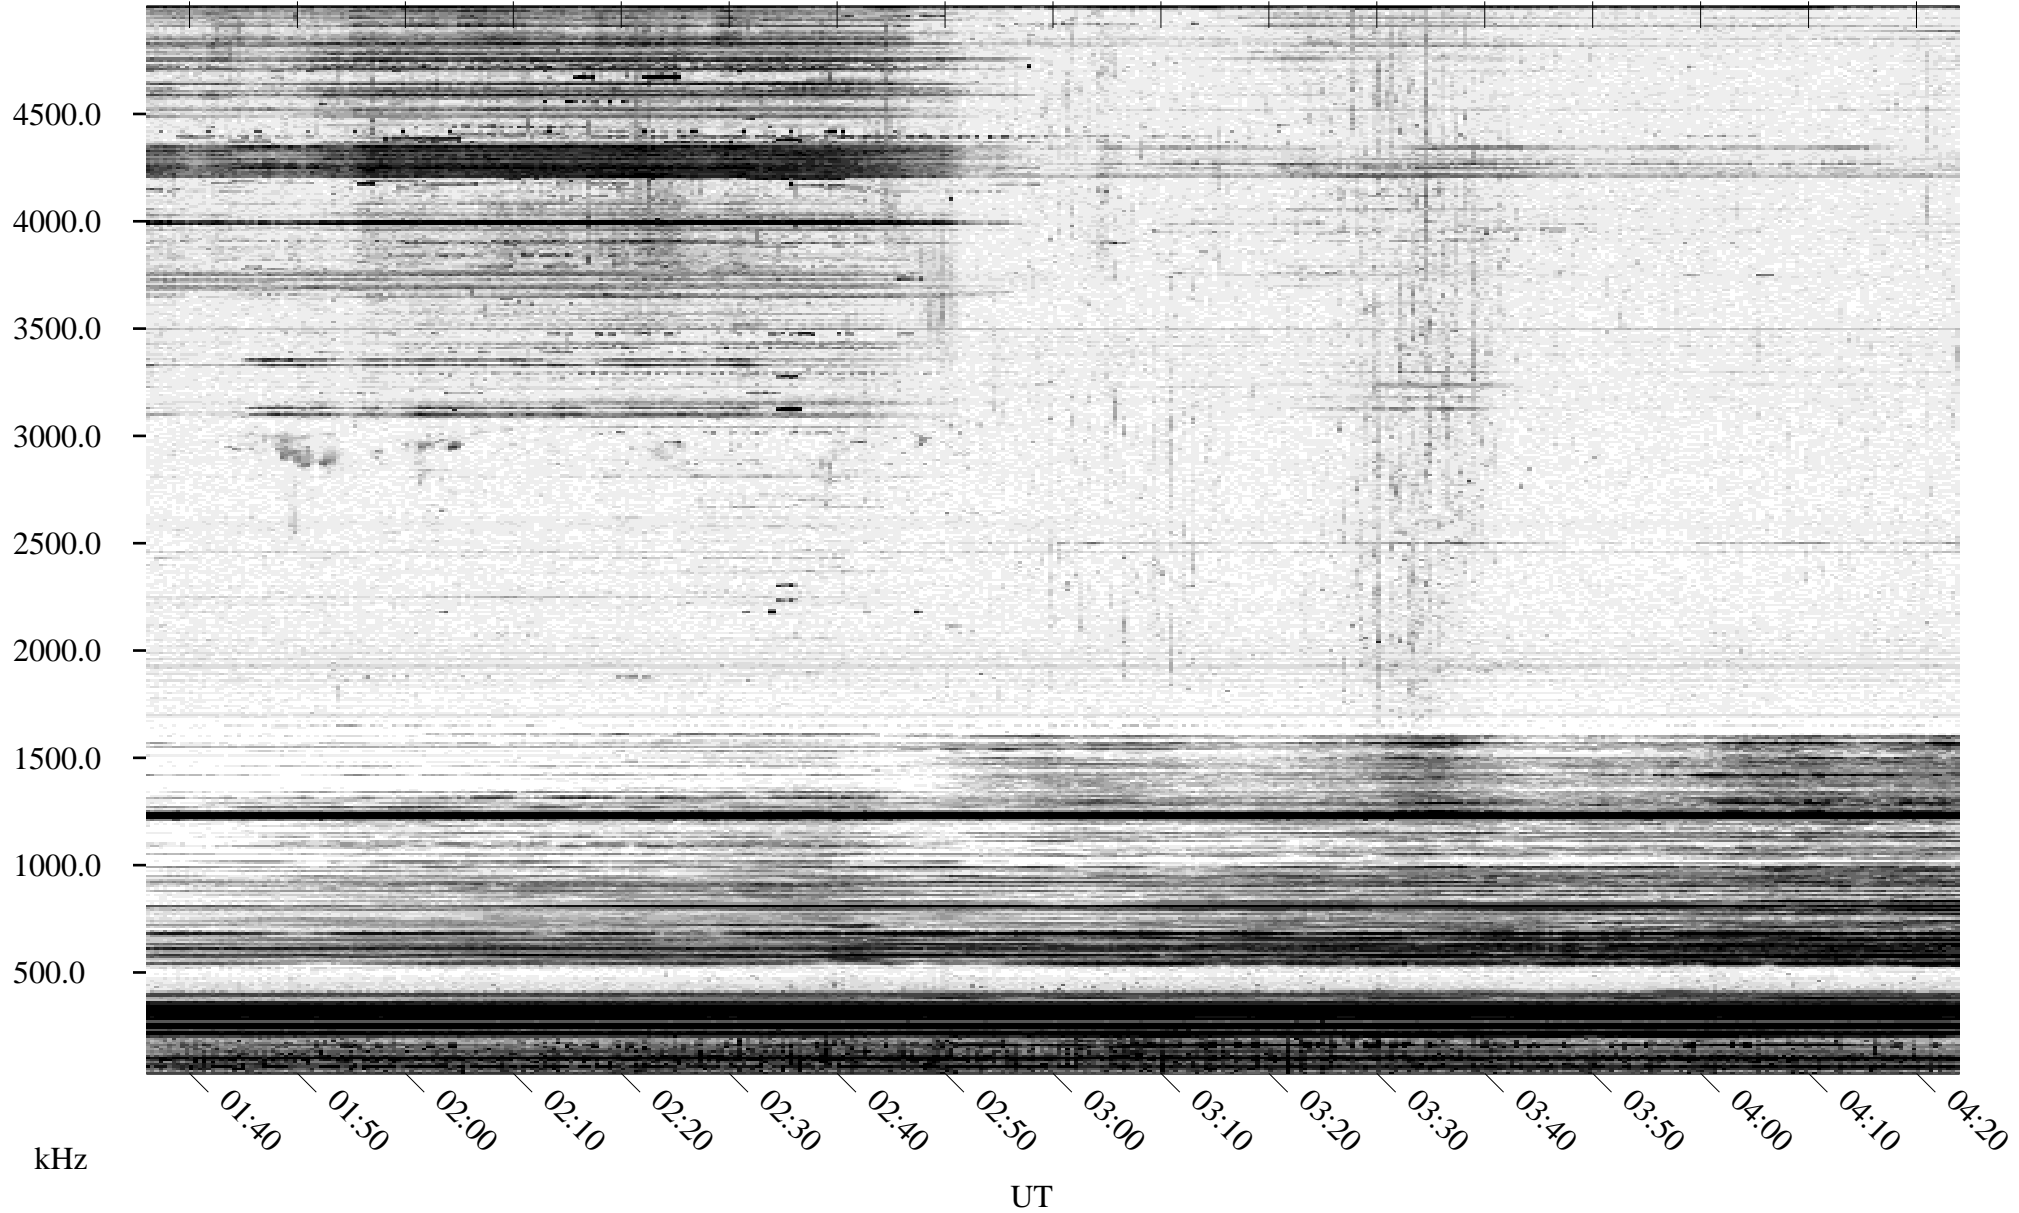

04/25/1995 Churchill, MT

Linear Scale Black = 161 White = 15

ch951151.r00m max_12

Page 1

04/25/1995 Churchill, MT

Linear Scale Black = 161 White = 15

ch951151.r00m max_12

04/26/1995 Churchill, MT

Linear Scale Black = 161 White = 15

ch951151.r00m max_12

Page 3

04/26/1995 Churchill, MT

Linear Scale Black = 161 White = 15

ch951151.r00m max_12

04/26/1995 Churchill, MT

Linear Scale Black = 161 White = 15

ch95115l.r00m max_12

Page 5

04/26/1995 Churchill, MT

Linear Scale Black = 161 White = 15

ch95115l.r00m max_12

Page 6

04/26/1995 Churchill, MT

Linear Scale Black = 161 White = 15

ch951151.r00m max_12

Page 7

04/26/1995 Churchill, MT

Linear Scale Black = 161 White = 15

ch95115l.r00m max_12