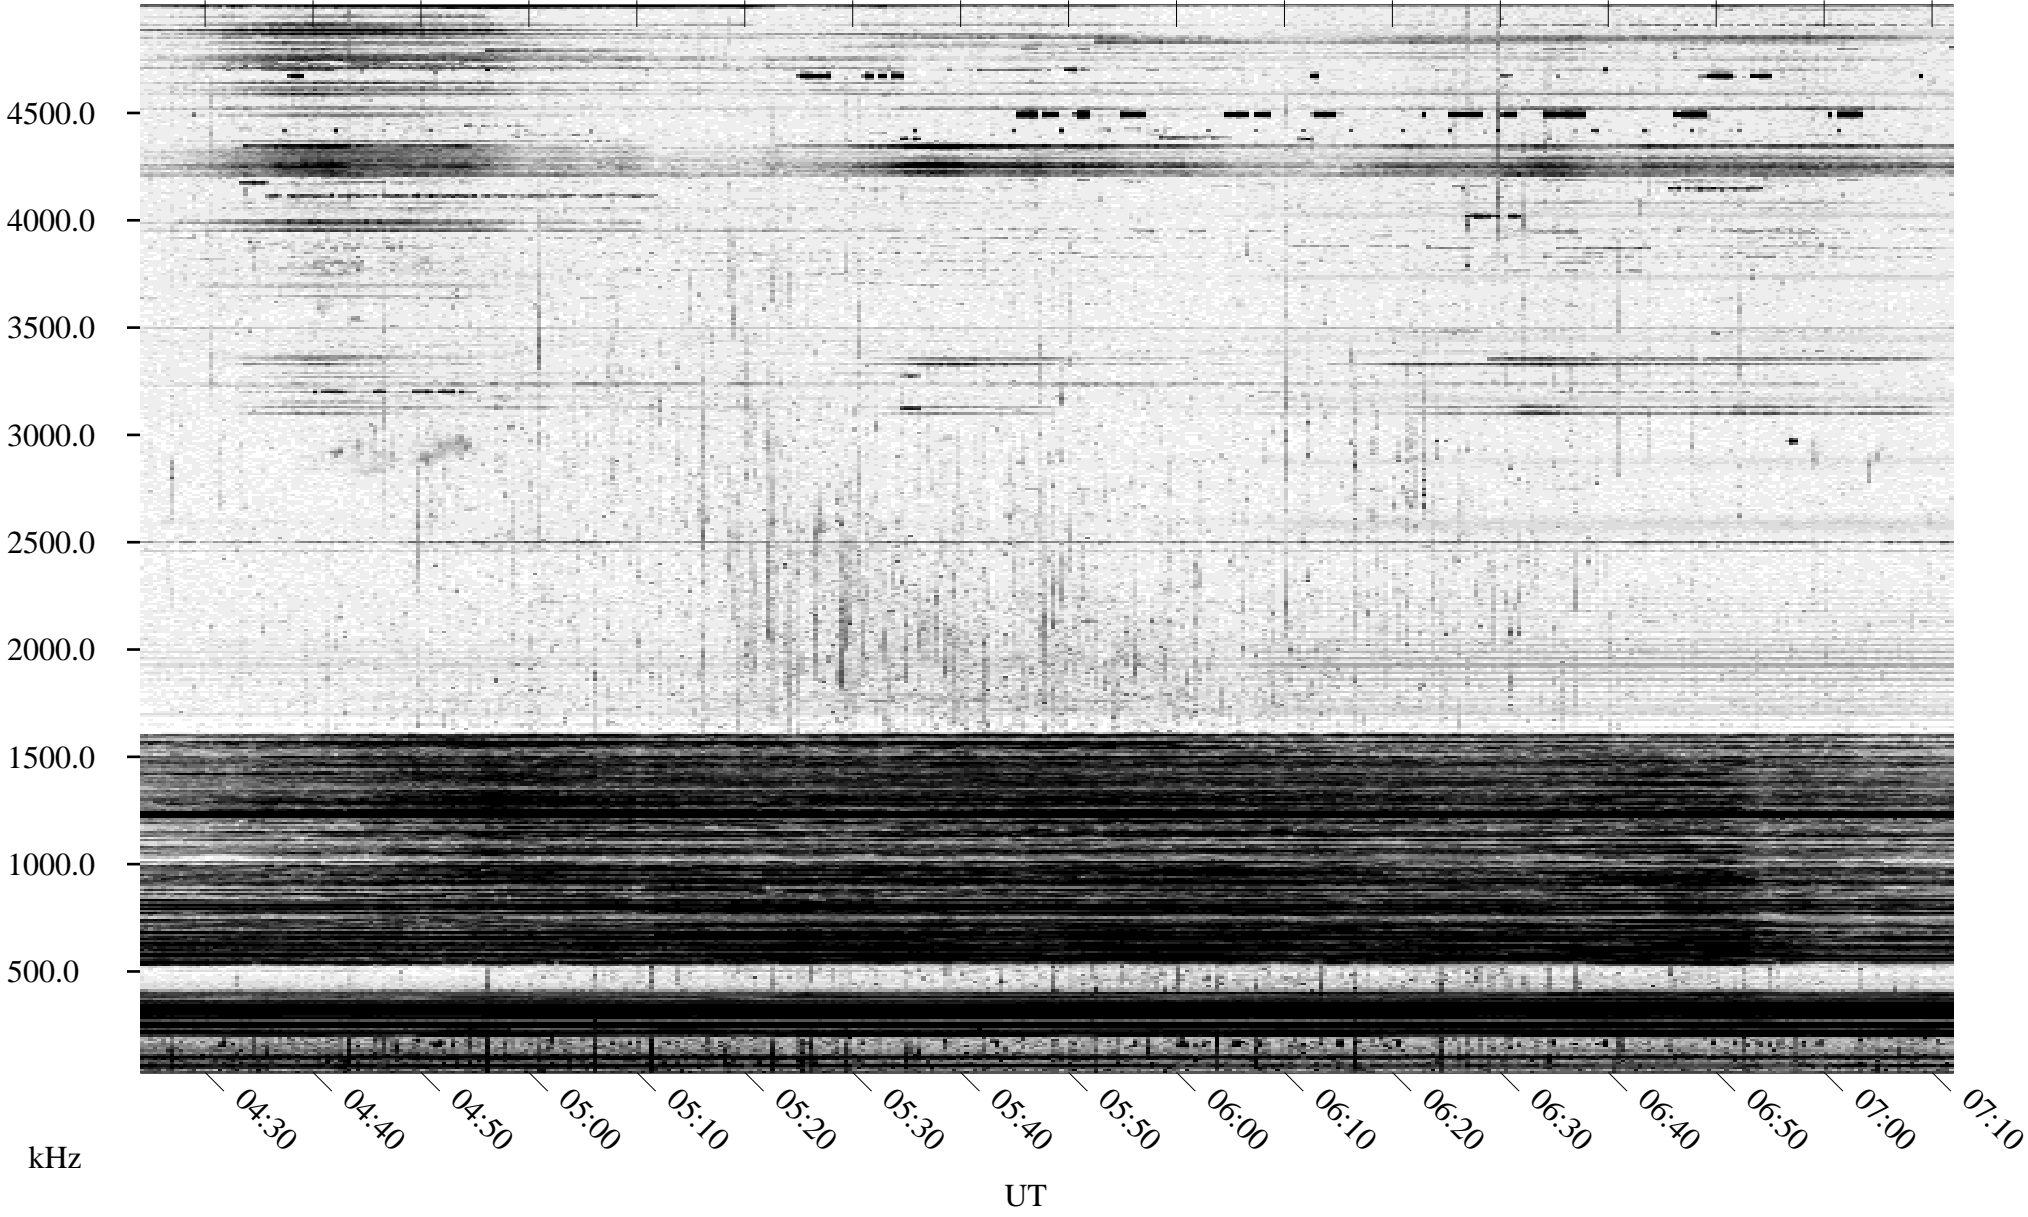

04/25/1995 Churchill, MT

Linear Scale Black = 161 White = 15

ch951151.r00m max_12

Page 1

04/25/1995 Churchill, MT

Linear Scale Black = 161 White = 15

ch951151.r00m max_12

04/26/1995 Churchill, MT

Linear Scale Black = 161 White = 15

ch951151.r00m max_12

Page 3

04/26/1995 Churchill, MT

Linear Scale Black = 161 White = 15

ch951151.r00m max_12

04/26/1995 Churchill, MT

Linear Scale Black = 161 White = 15

ch95115l.r00m max_12

Page 5

04/26/1995 Churchill, MT

Linear Scale Black = 161 White = 15

ch95115l.r00m max_12

Page 6

04/26/1995 Churchill, MT

Linear Scale Black = 161 White = 15

ch951151.r00m max_12

Page 7

04/26/1995 Churchill, MT

Linear Scale Black = 161 White = 15

ch95115l.r00m max_12