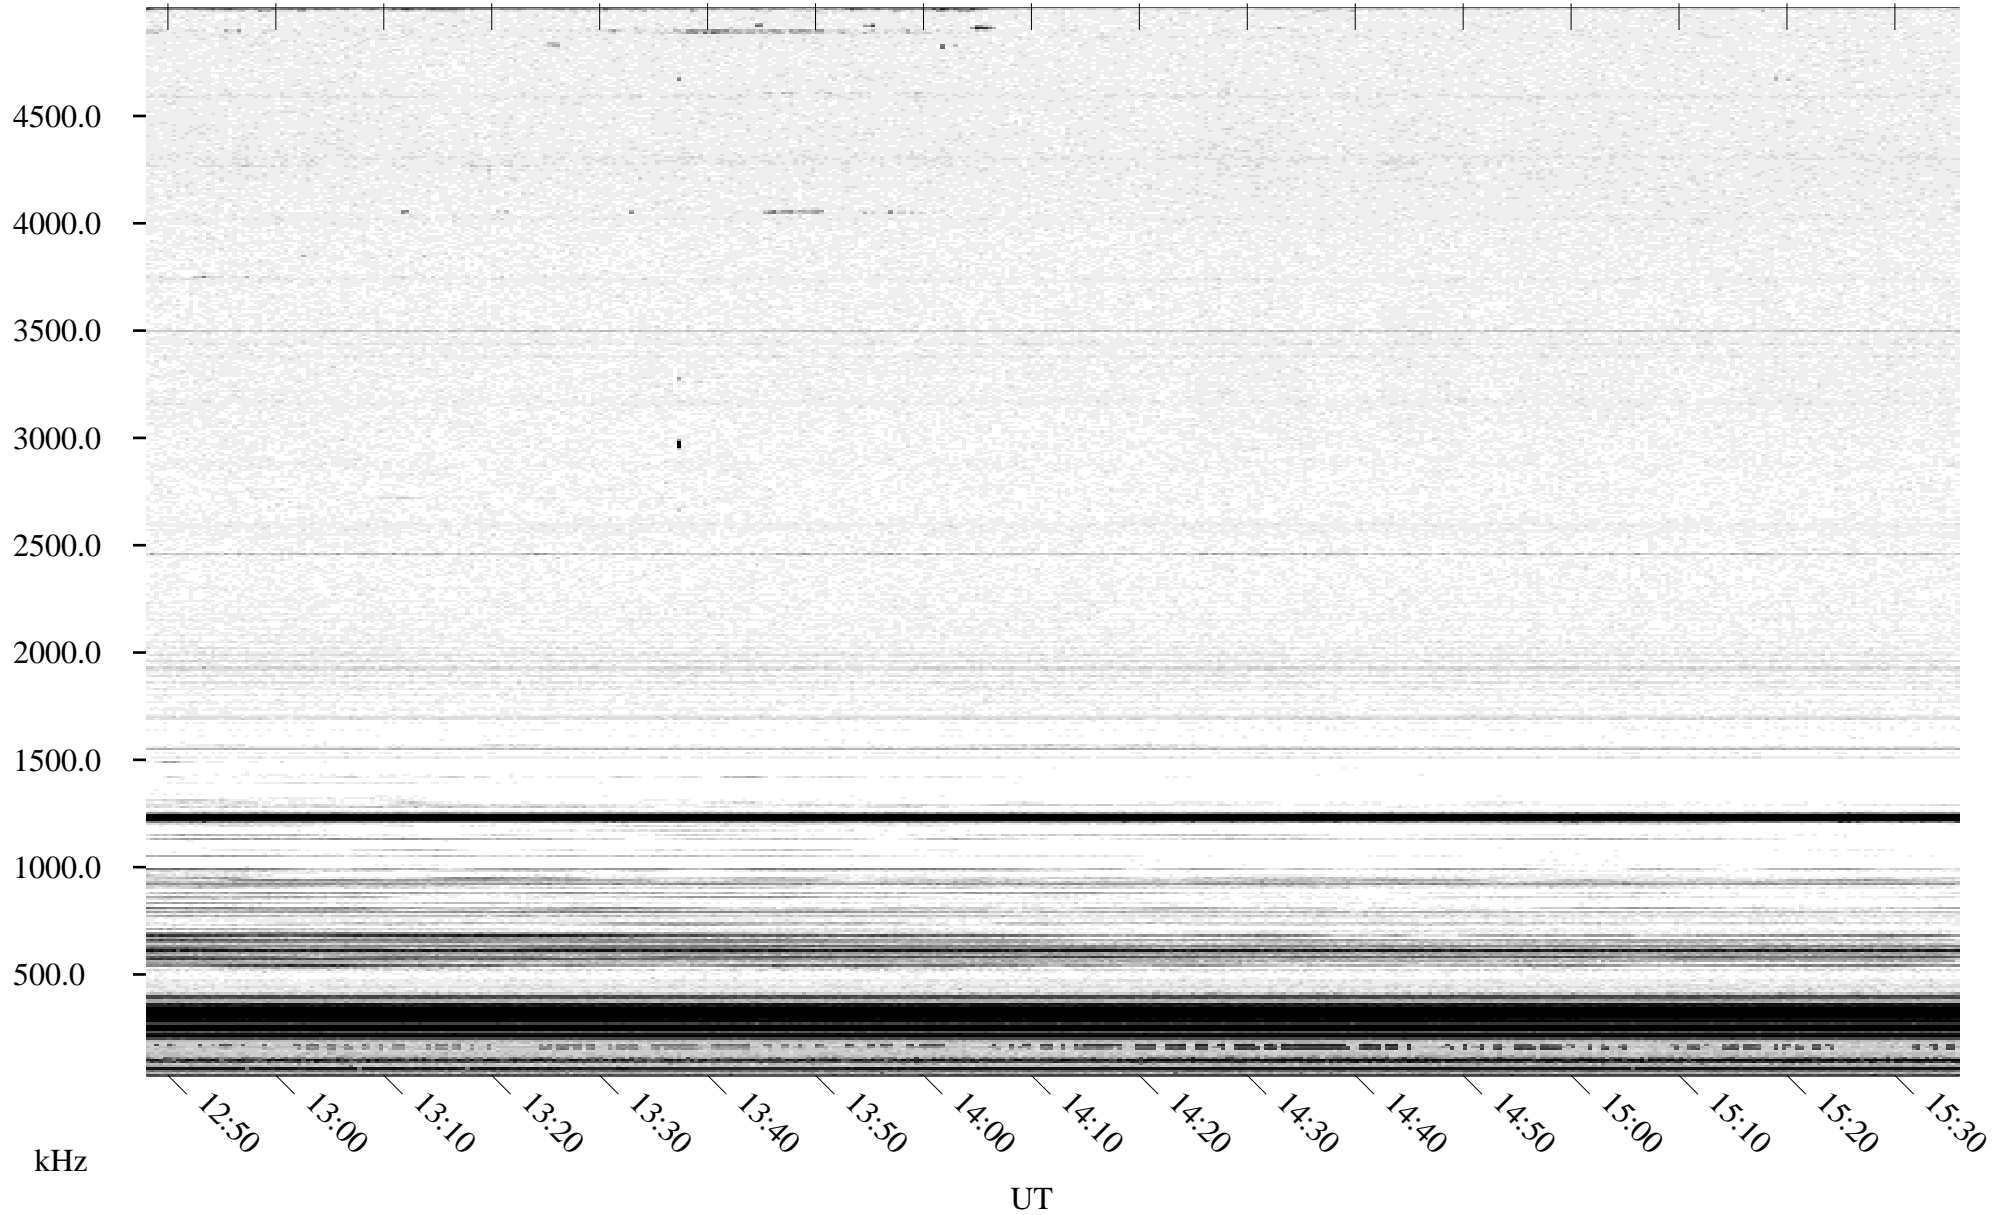

04/25/1995 Churchill, MT

Linear Scale Black = 161 White = 15

ch951151.r00m max_12

Page 1

04/25/1995 Churchill, MT

Linear Scale Black = 161 White = 15

ch951151.r00m max_12

04/26/1995 Churchill, MT

Linear Scale Black = 161 White = 15

ch951151.r00m max_12

Page 3

04/26/1995 Churchill, MT

Linear Scale Black = 161 White = 15

ch951151.r00m max_12

04/26/1995 Churchill, MT

Linear Scale Black = 161 White = 15

ch95115l.r00m max_12

Page 5

04/26/1995 Churchill, MT

Linear Scale Black = 161 White = 15

ch95115l.r00m max_12

Page 6

04/26/1995 Churchill, MT

Linear Scale Black = 161 White = 15

ch951151.r00m max_12

Page 7

04/26/1995 Churchill, MT

Linear Scale Black = 161 White = 15

ch95115l.r00m max_12