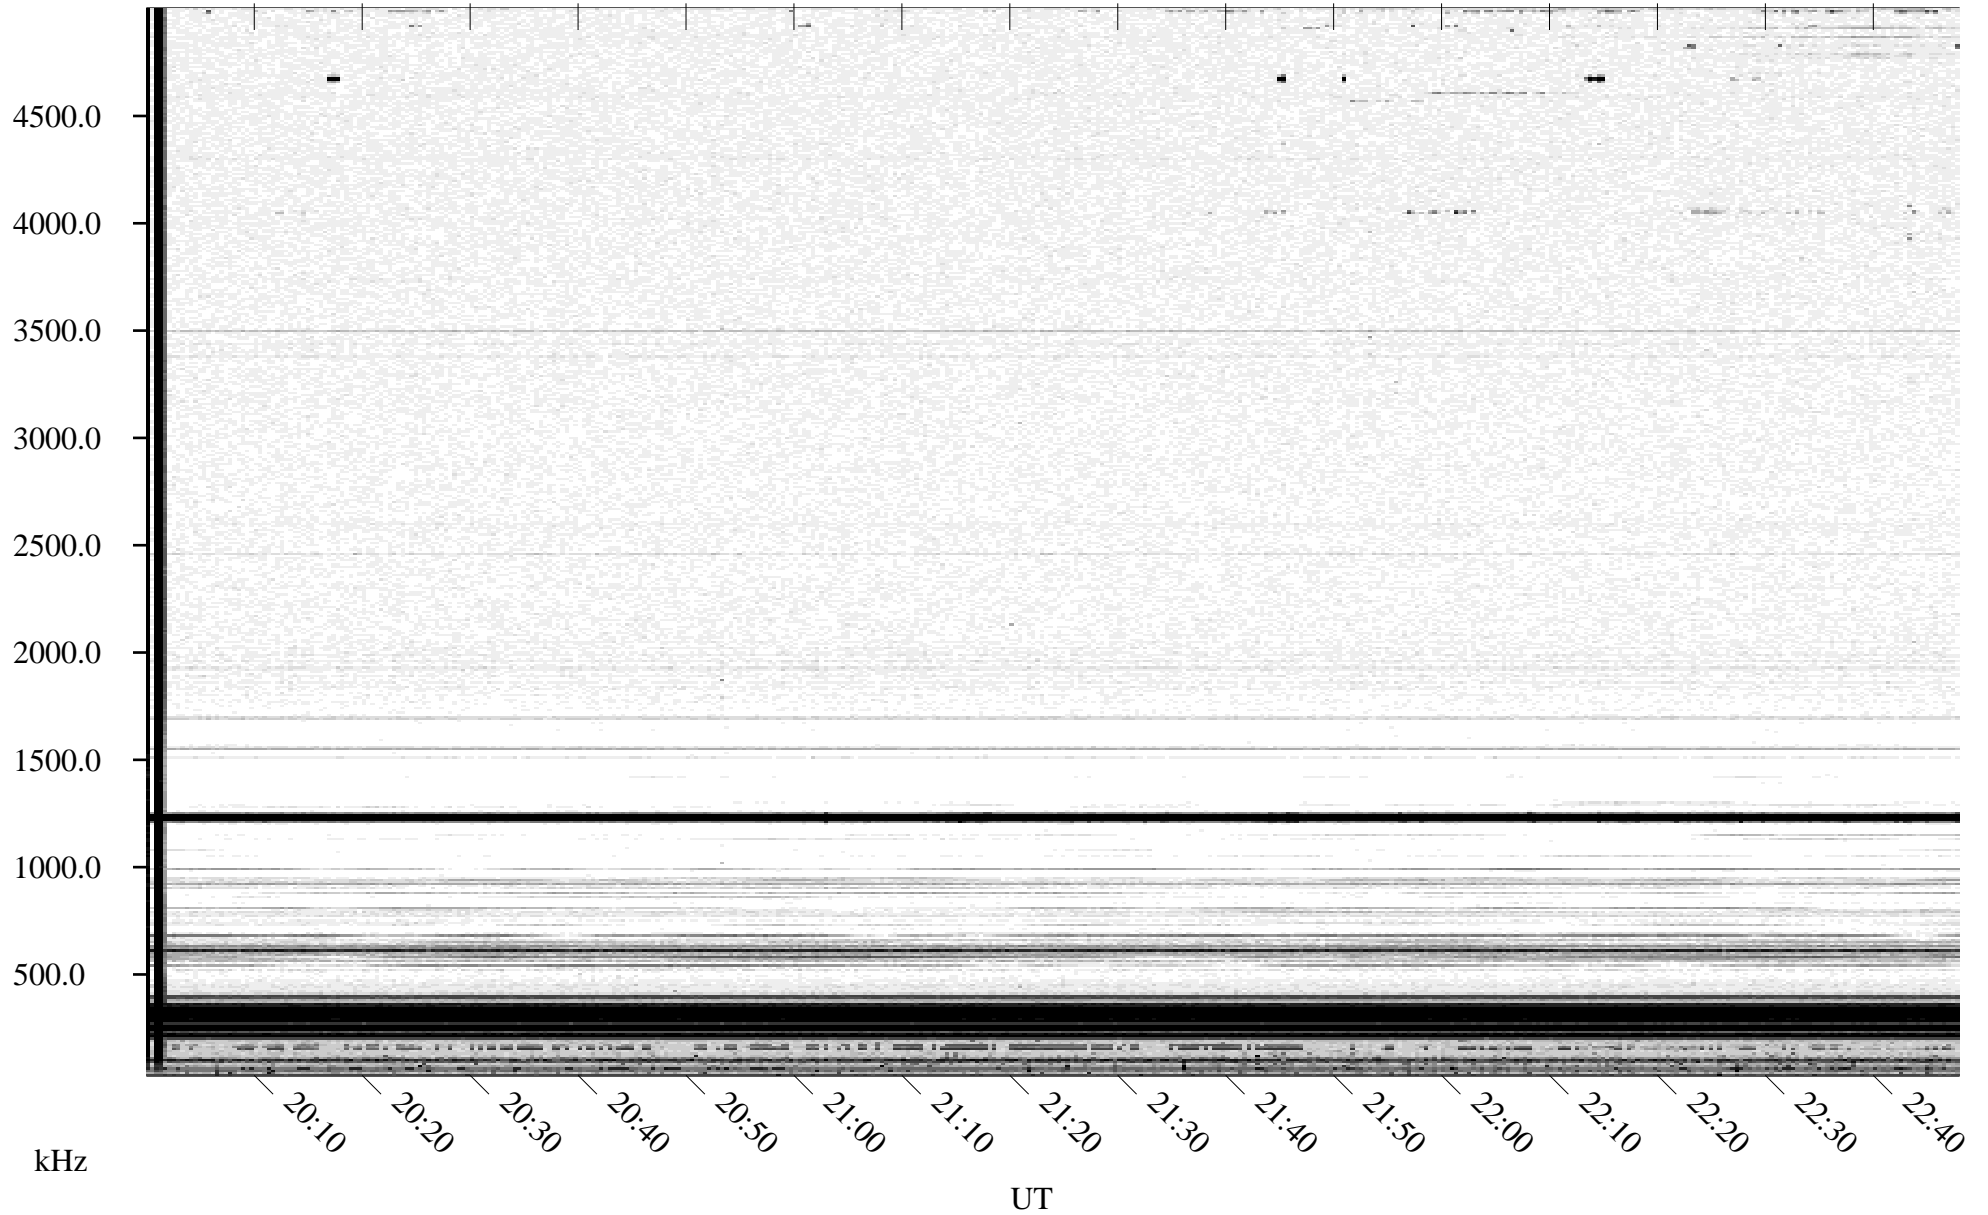

04/25/1995 Churchill, MT

Linear Scale Black = 161 White = 15

ch951151.r00m max_12

Page 1

04/25/1995 Churchill, MT

Linear Scale Black = 161 White = 15

ch951151.r00m max_12

04/26/1995 Churchill, MT

Linear Scale Black = 161 White = 15

ch951151.r00m max_12

Page 3

04/26/1995 Churchill, MT

Linear Scale Black = 161 White = 15

ch951151.r00m max_12

04/26/1995 Churchill, MT

Linear Scale Black = 161 White = 15

ch95115l.r00m max_12

Page 5

04/26/1995 Churchill, MT

Linear Scale Black = 161 White = 15

ch95115l.r00m max_12

Page 6

04/26/1995 Churchill, MT

Linear Scale Black = 161 White = 15

ch951151.r00m max_12

Page 7

04/26/1995 Churchill, MT

Linear Scale Black = 161 White = 15

ch95115l.r00m max_12