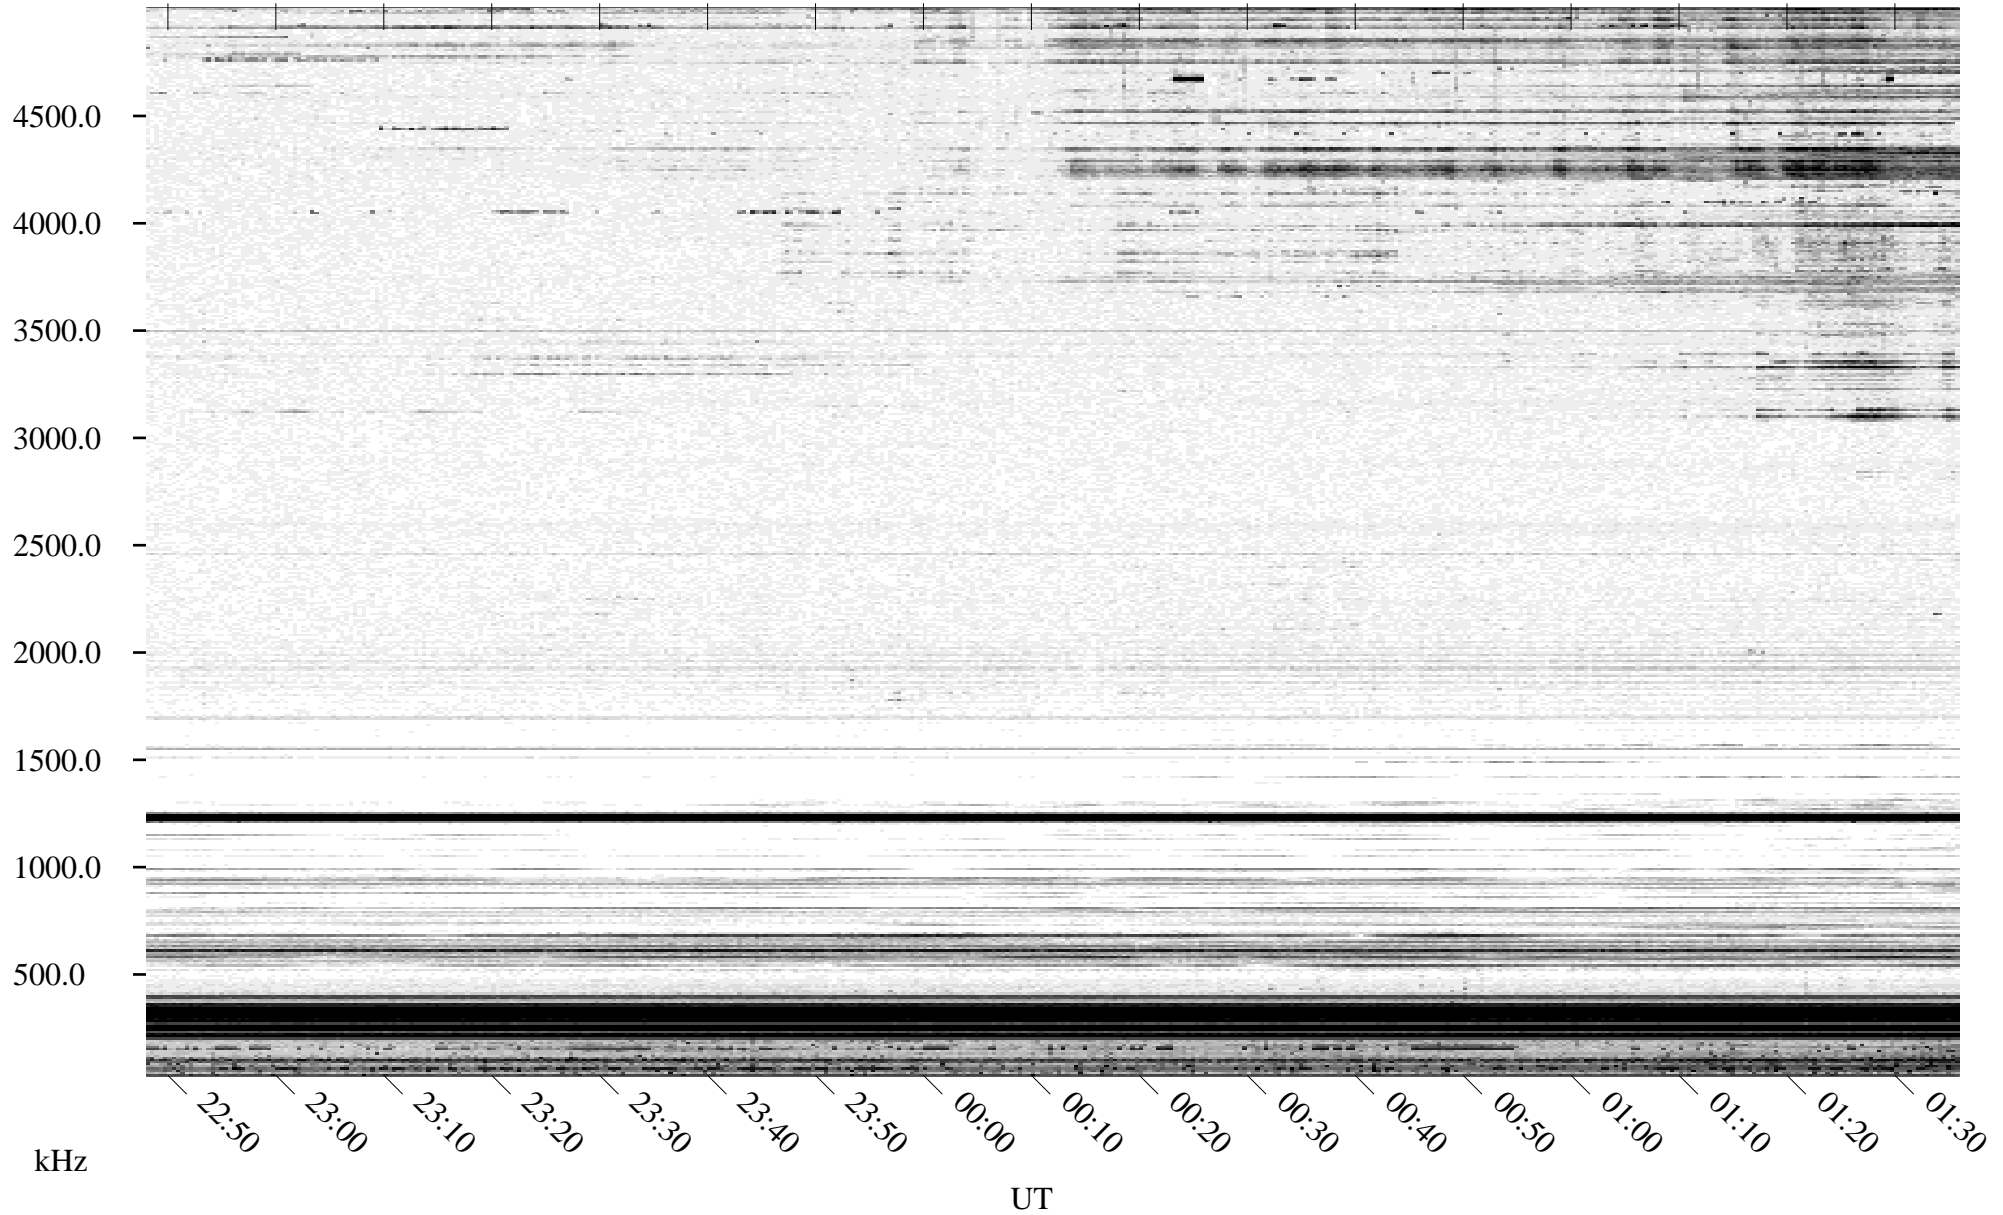

04/25/1995 Churchill, MT

Linear Scale Black = 161 White = 15

ch951151.r00m max_12

Page 1

04/25/1995 Churchill, MT

Linear Scale Black = 161 White = 15

ch951151.r00m max_12

04/26/1995 Churchill, MT

Linear Scale Black = 161 White = 15

ch951151.r00m max_12

Page 3

04/26/1995 Churchill, MT

Linear Scale Black = 161 White = 15

ch951151.r00m max_12

04/26/1995 Churchill, MT

Linear Scale Black = 161 White = 15

ch95115l.r00m max_12

Page 5

04/26/1995 Churchill, MT

Linear Scale Black = 161 White = 15

ch95115l.r00m max_12

Page 6

04/26/1995 Churchill, MT

Linear Scale Black = 161 White = 15

ch951151.r00m max_12

Page 7

04/26/1995 Churchill, MT

Linear Scale Black = 161 White = 15

ch95115l.r00m max_12