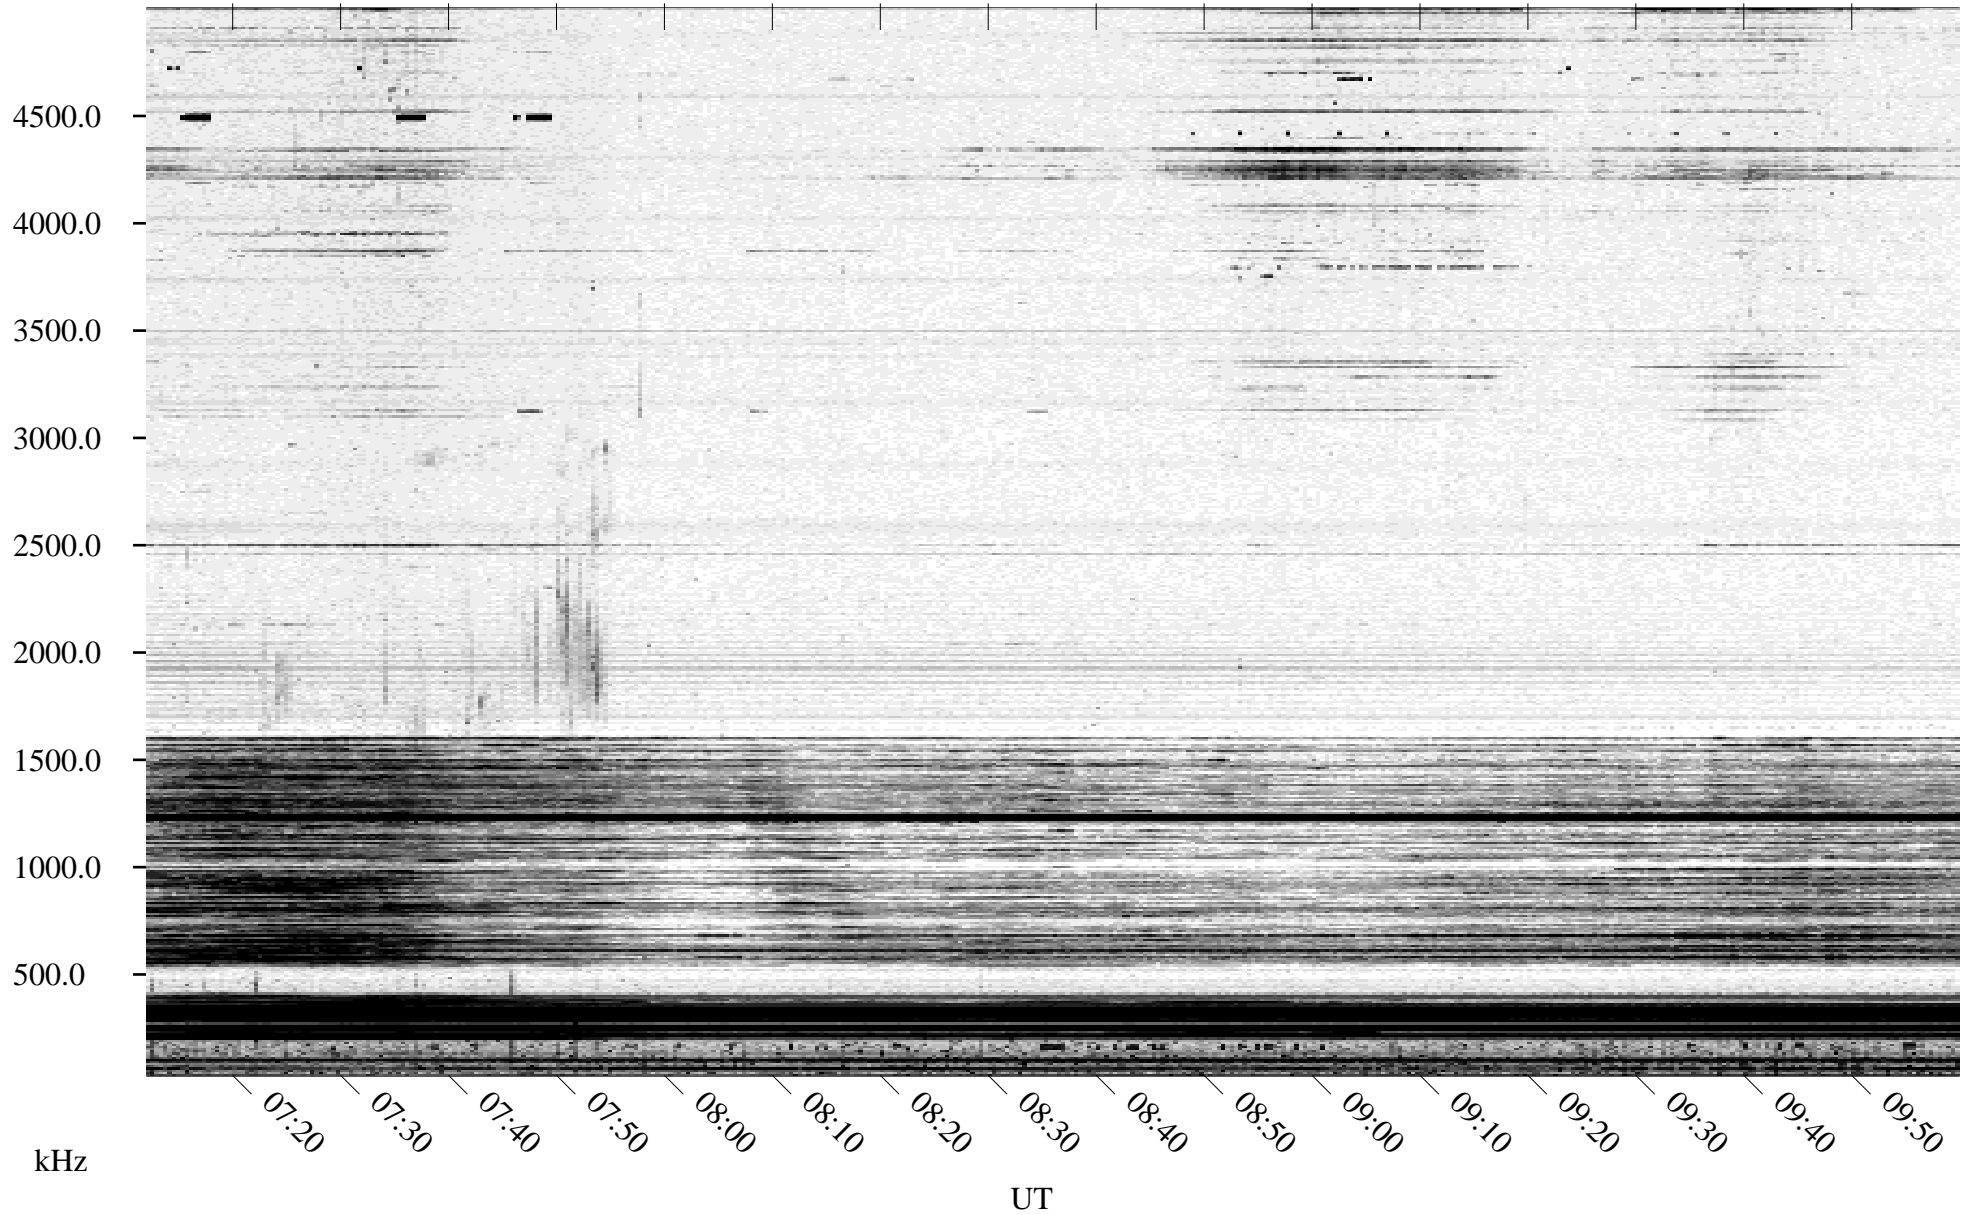

04/25/1995 Churchill, MT

Linear Scale Black = 161 White = 15

ch951151.r00m max_12

Page 1

04/25/1995 Churchill, MT

Linear Scale Black = 161 White = 15

ch951151.r00m max_12

04/26/1995 Churchill, MT

Linear Scale Black = 161 White = 15

ch951151.r00m max_12

Page 3

04/26/1995 Churchill, MT

Linear Scale Black = 161 White = 15

ch951151.r00m max_12

04/26/1995 Churchill, MT

Linear Scale Black = 161 White = 15

ch95115l.r00m max_12

Page 5

04/26/1995 Churchill, MT

Linear Scale Black = 161 White = 15

ch95115l.r00m max_12

Page 6

04/26/1995 Churchill, MT

Linear Scale Black = 161 White = 15

ch951151.r00m max_12

Page 7

04/26/1995 Churchill, MT

Linear Scale Black = 161 White = 15

ch95115l.r00m max_12