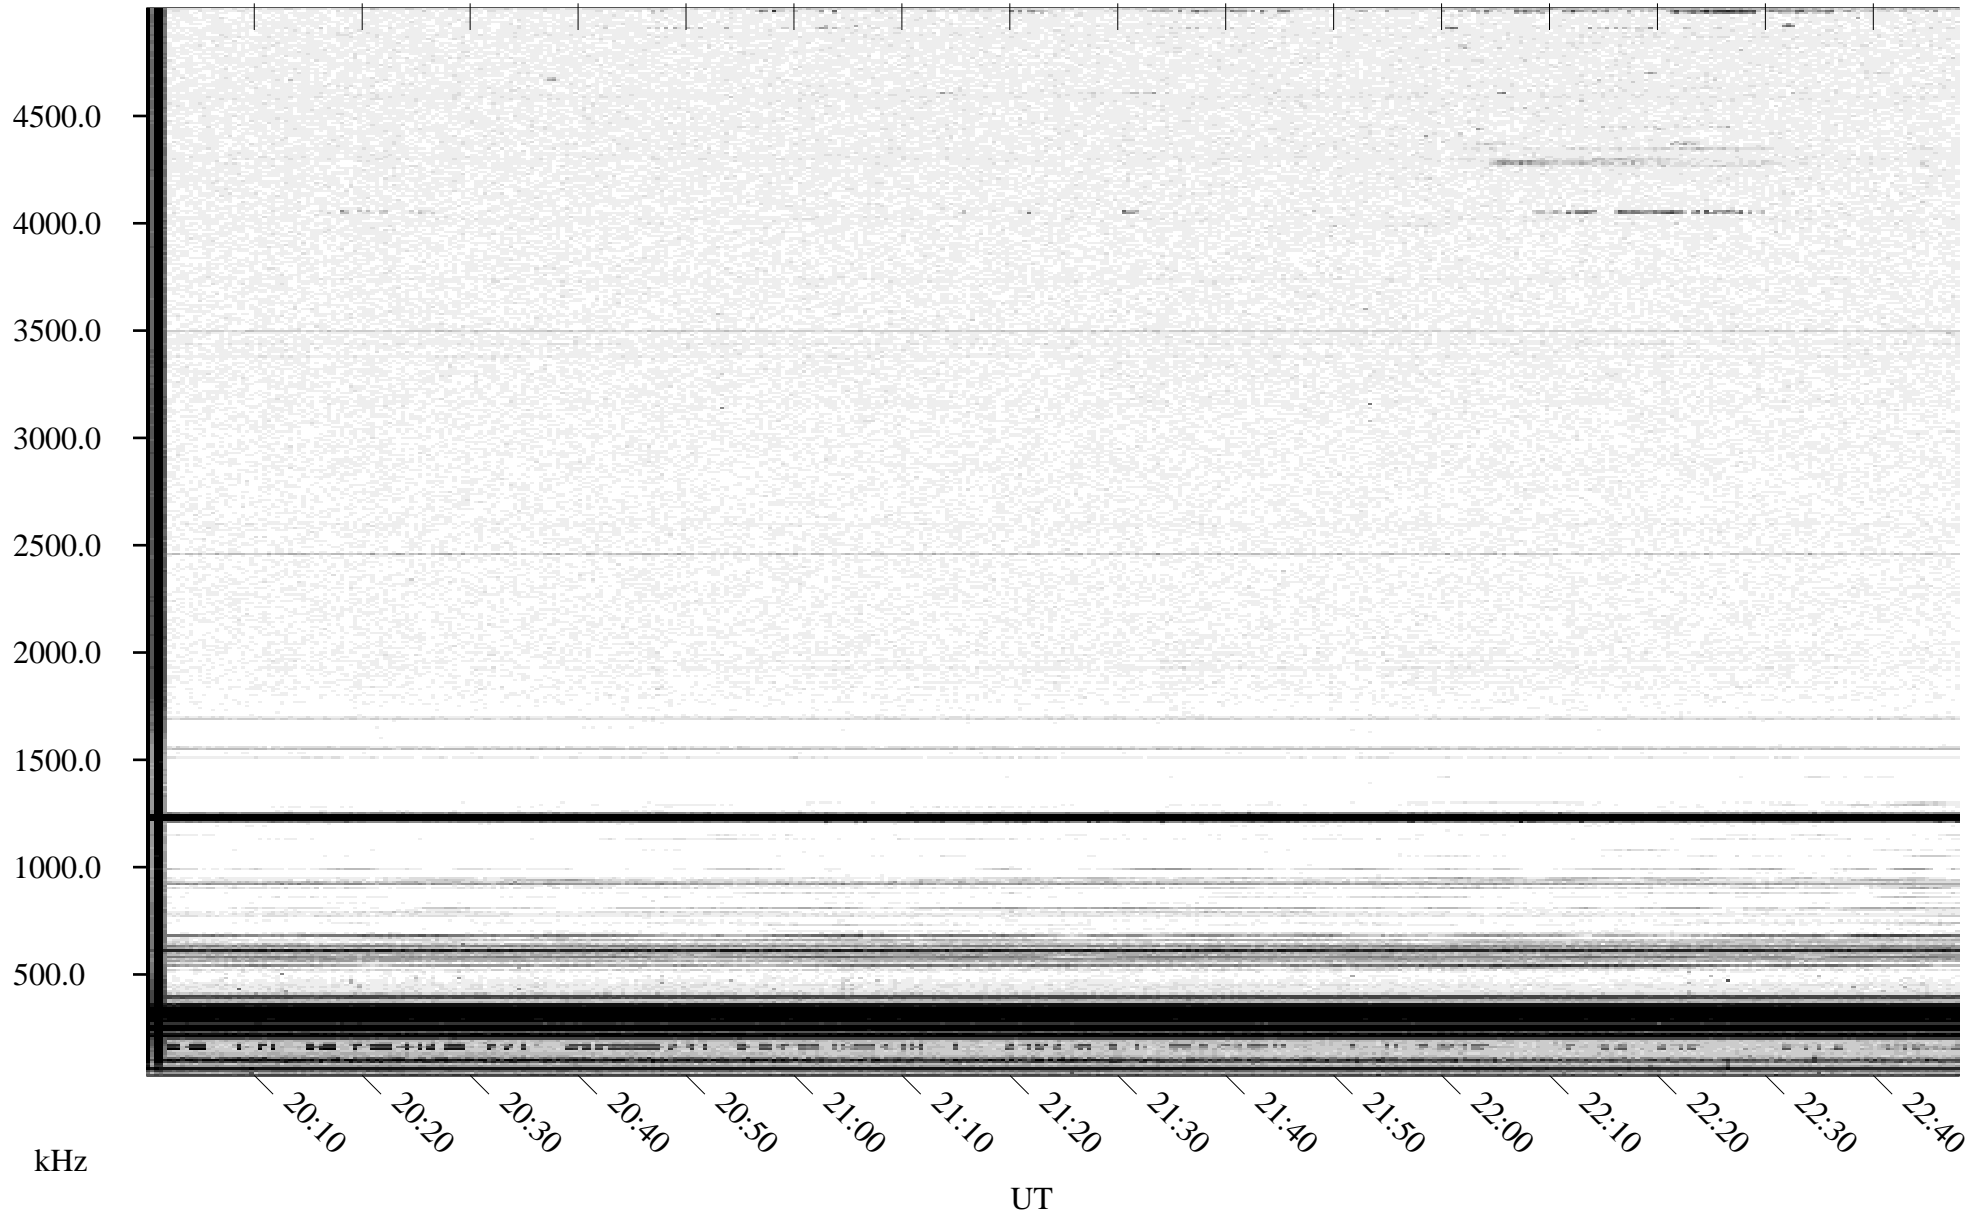

04/26/1995 Churchill, MT

Linear Scale Black = 161 White = 15

ch95116l.r00m max_12

Page 1

04/26/1995 Churchill, MT

Linear Scale Black = 161 White = 15

ch95116l.r00m max_12

Page 2

04/27/1995 Churchill, MT

Linear Scale Black = 161 White = 15

ch95116l.r00m max_12

Page 3

04/27/1995 Churchill, MT

Linear Scale Black = 161 White = 15

ch95116l.r00m max_12

Page 4

04/27/1995 Churchill, MT

Linear Scale Black = 161 White = 15

ch95116l.r00m max_12

04/27/1995 Churchill, MT

Linear Scale Black = 161 White = 15

ch95116l.r00m max_12

Page 6

04/27/1995 Churchill, MT

Linear Scale Black = 161 White = 15

ch95116l.r00m max_12

Page 7

04/27/1995 Churchill, MT

Linear Scale Black = 161 White = 15

ch95116l.r00m max_12