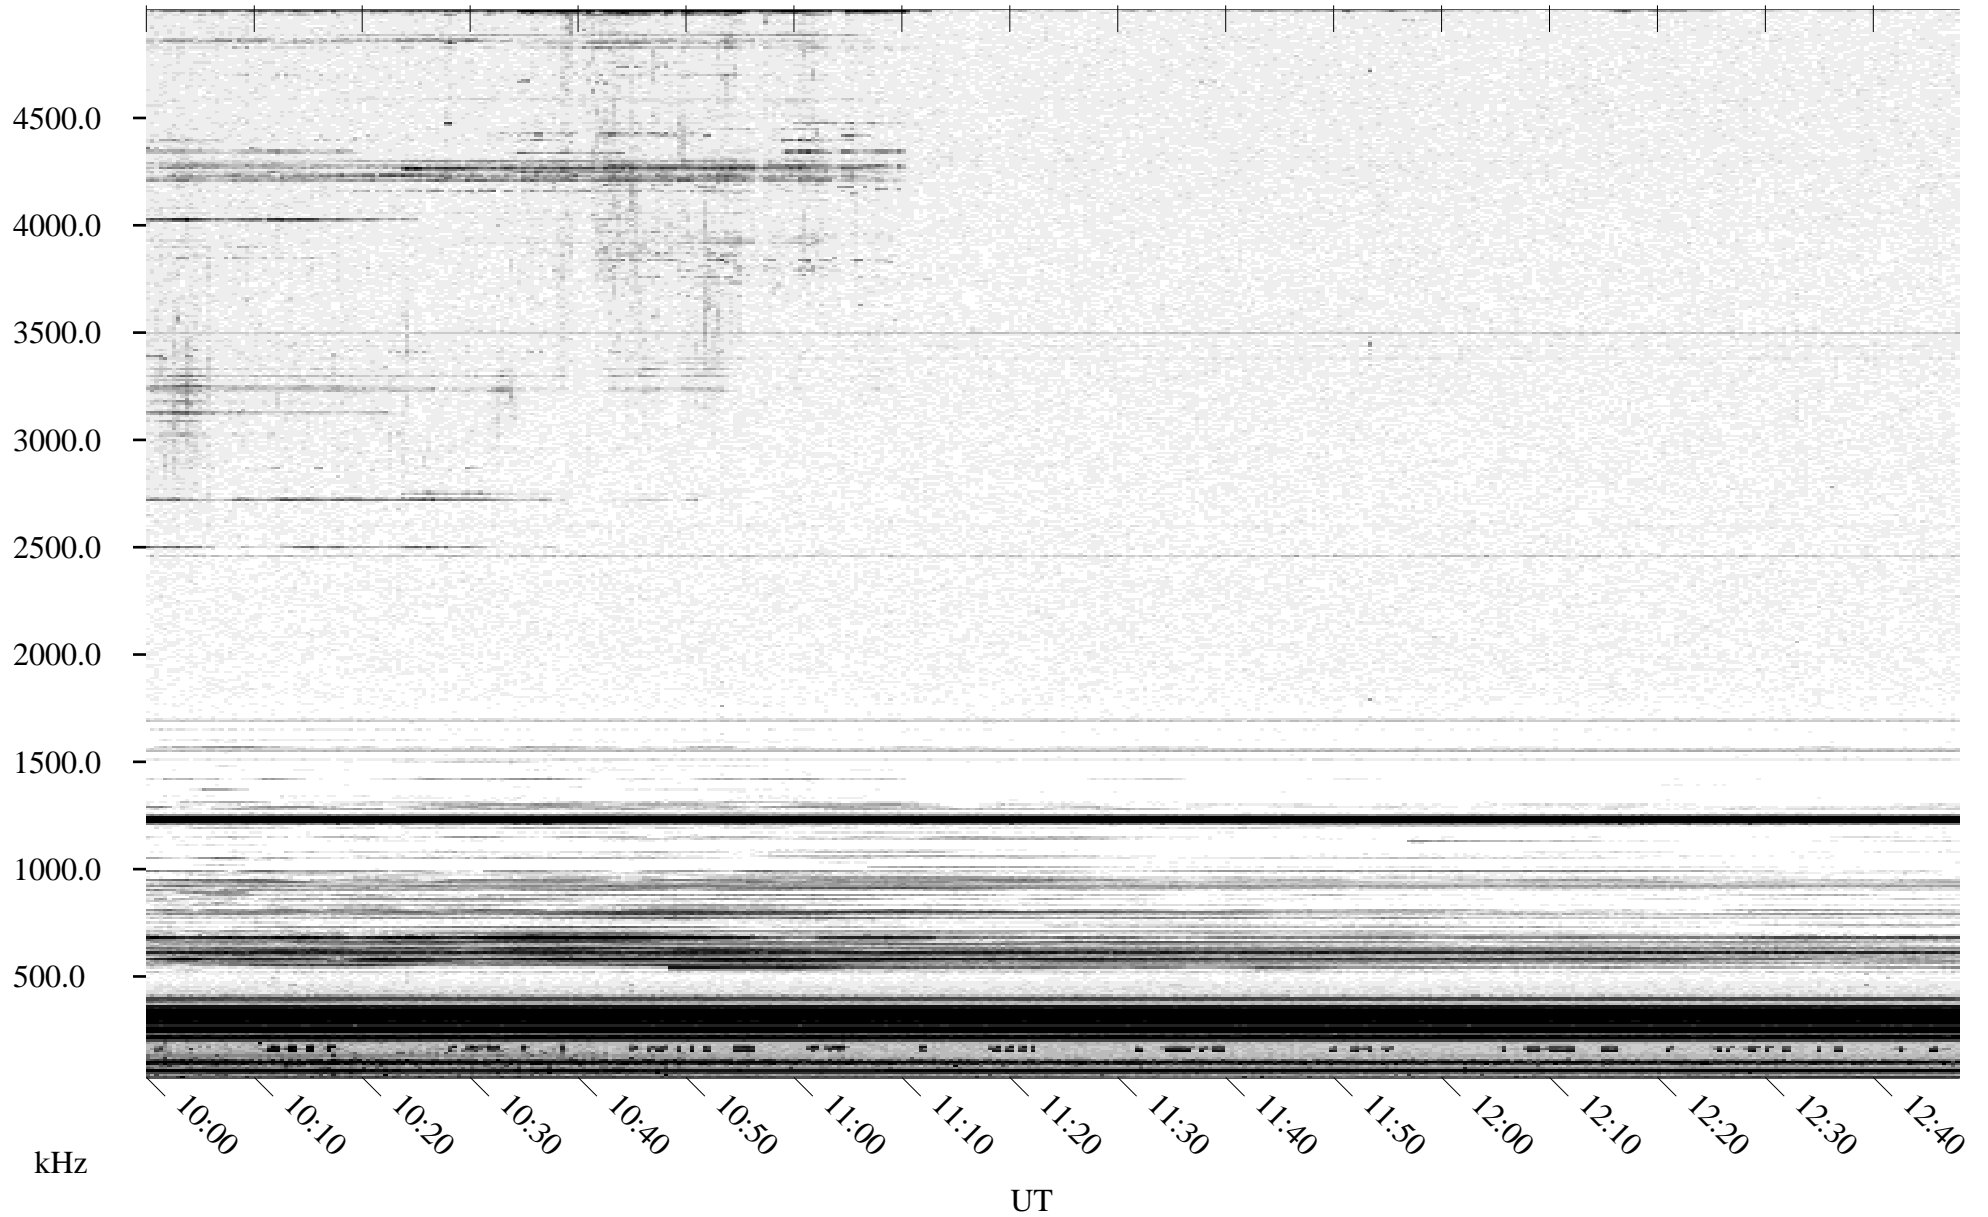

04/26/1995 Churchill, MT

Linear Scale Black = 161 White = 15

ch95116l.r00m max_12

Page 1

04/26/1995 Churchill, MT

Linear Scale Black = 161 White = 15

ch95116l.r00m max_12

Page 2

04/27/1995 Churchill, MT

Linear Scale Black = 161 White = 15

ch95116l.r00m max_12

Page 3

04/27/1995 Churchill, MT

Linear Scale Black = 161 White = 15

ch95116l.r00m max_12

Page 4

04/27/1995 Churchill, MT

Linear Scale Black = 161 White = 15

ch95116l.r00m max_12

04/27/1995 Churchill, MT

Linear Scale Black = 161 White = 15

ch95116l.r00m max_12

Page 6

04/27/1995 Churchill, MT

Linear Scale Black = 161 White = 15

ch95116l.r00m max_12

Page 7

04/27/1995 Churchill, MT

Linear Scale Black = 161 White = 15

ch95116l.r00m max_12