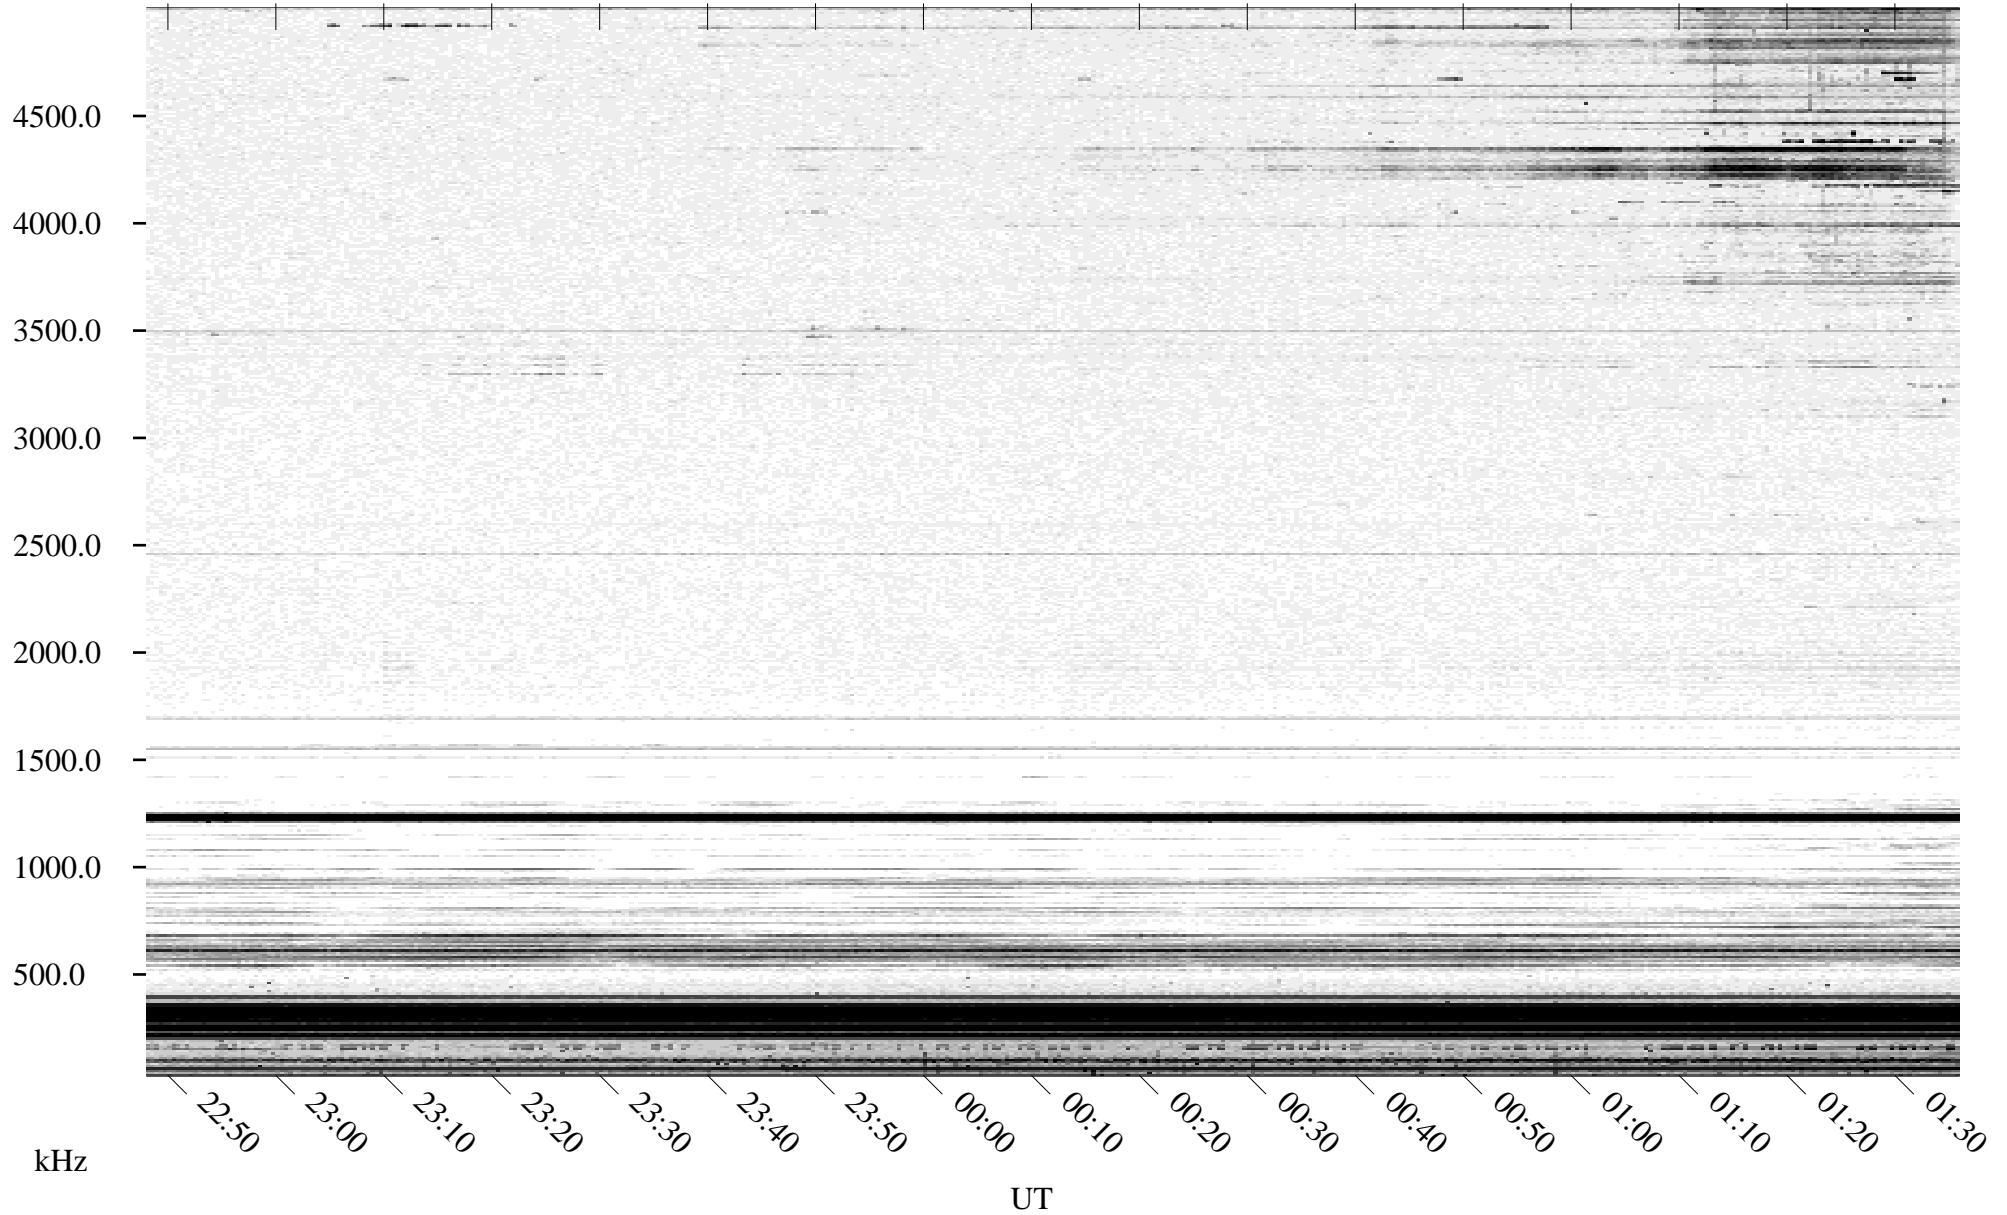

04/26/1995 Churchill, MT

Linear Scale Black = 161 White = 15

ch95116l.r00m max_12

Page 1

04/26/1995 Churchill, MT

Linear Scale Black = 161 White = 15

ch95116l.r00m max_12

Page 2

04/27/1995 Churchill, MT

Linear Scale Black = 161 White = 15

ch95116l.r00m max_12

Page 3

04/27/1995 Churchill, MT

Linear Scale Black = 161 White = 15

ch95116l.r00m max_12

Page 4

04/27/1995 Churchill, MT

Linear Scale Black = 161 White = 15

ch95116l.r00m max_12

04/27/1995 Churchill, MT

Linear Scale Black = 161 White = 15

ch95116l.r00m max_12

Page 6

04/27/1995 Churchill, MT

Linear Scale Black = 161 White = 15

ch95116l.r00m max_12

Page 7

04/27/1995 Churchill, MT

Linear Scale Black = 161 White = 15

ch95116l.r00m max_12