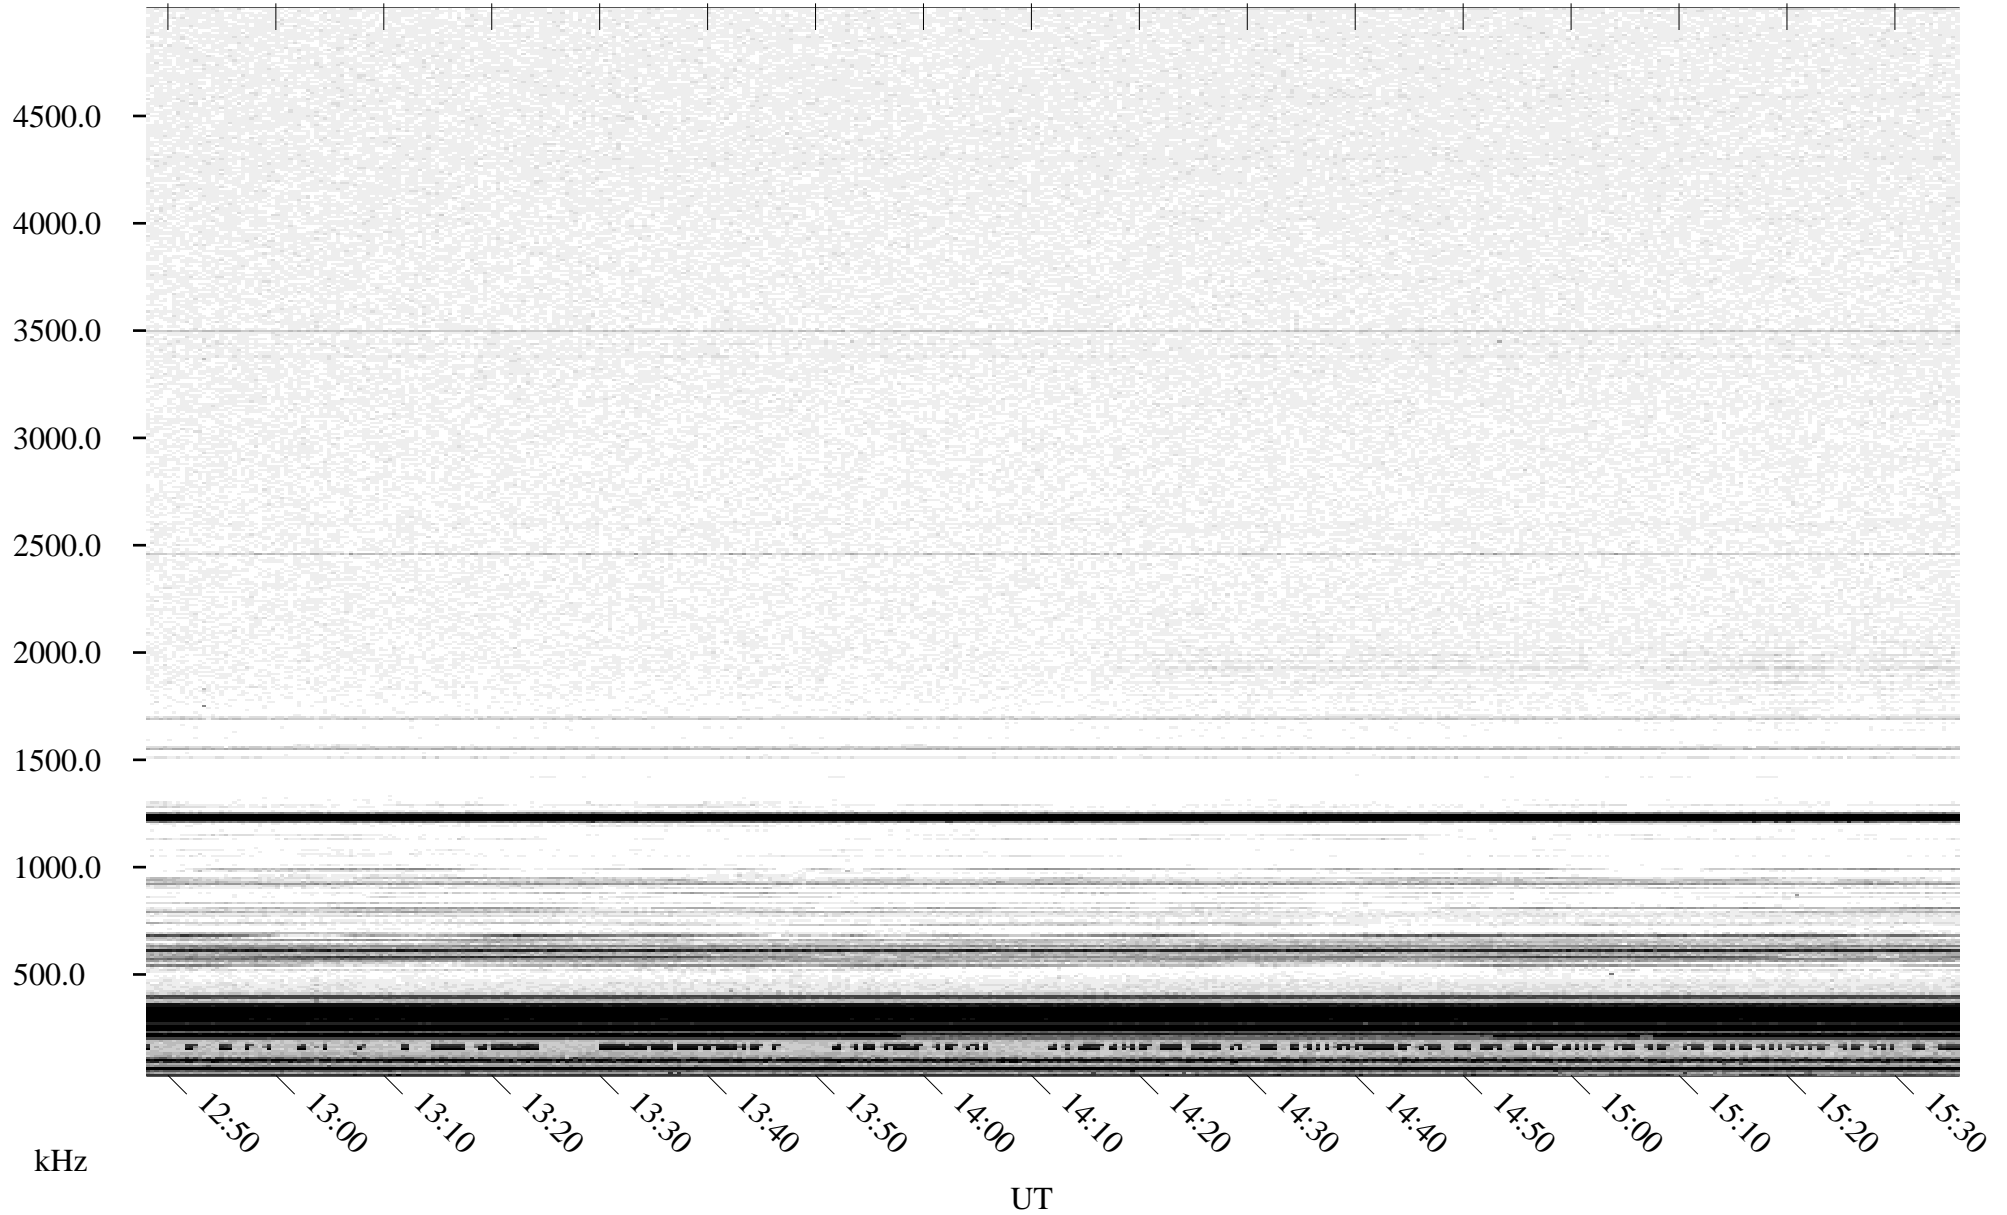

04/26/1995 Churchill, MT

Linear Scale Black = 161 White = 15

ch95116l.r00m max_12

Page 1

04/26/1995 Churchill, MT

Linear Scale Black = 161 White = 15

ch95116l.r00m max_12

Page 2

04/27/1995 Churchill, MT

Linear Scale Black = 161 White = 15

ch95116l.r00m max_12

Page 3

04/27/1995 Churchill, MT

Linear Scale Black = 161 White = 15

ch95116l.r00m max_12

Page 4

04/27/1995 Churchill, MT

Linear Scale Black = 161 White = 15

ch95116l.r00m max_12

04/27/1995 Churchill, MT

Linear Scale Black = 161 White = 15

ch95116l.r00m max_12

Page 6

04/27/1995 Churchill, MT

Linear Scale Black = 161 White = 15

ch95116l.r00m max_12

Page 7

04/27/1995 Churchill, MT

Linear Scale Black = 161 White = 15

ch95116l.r00m max_12