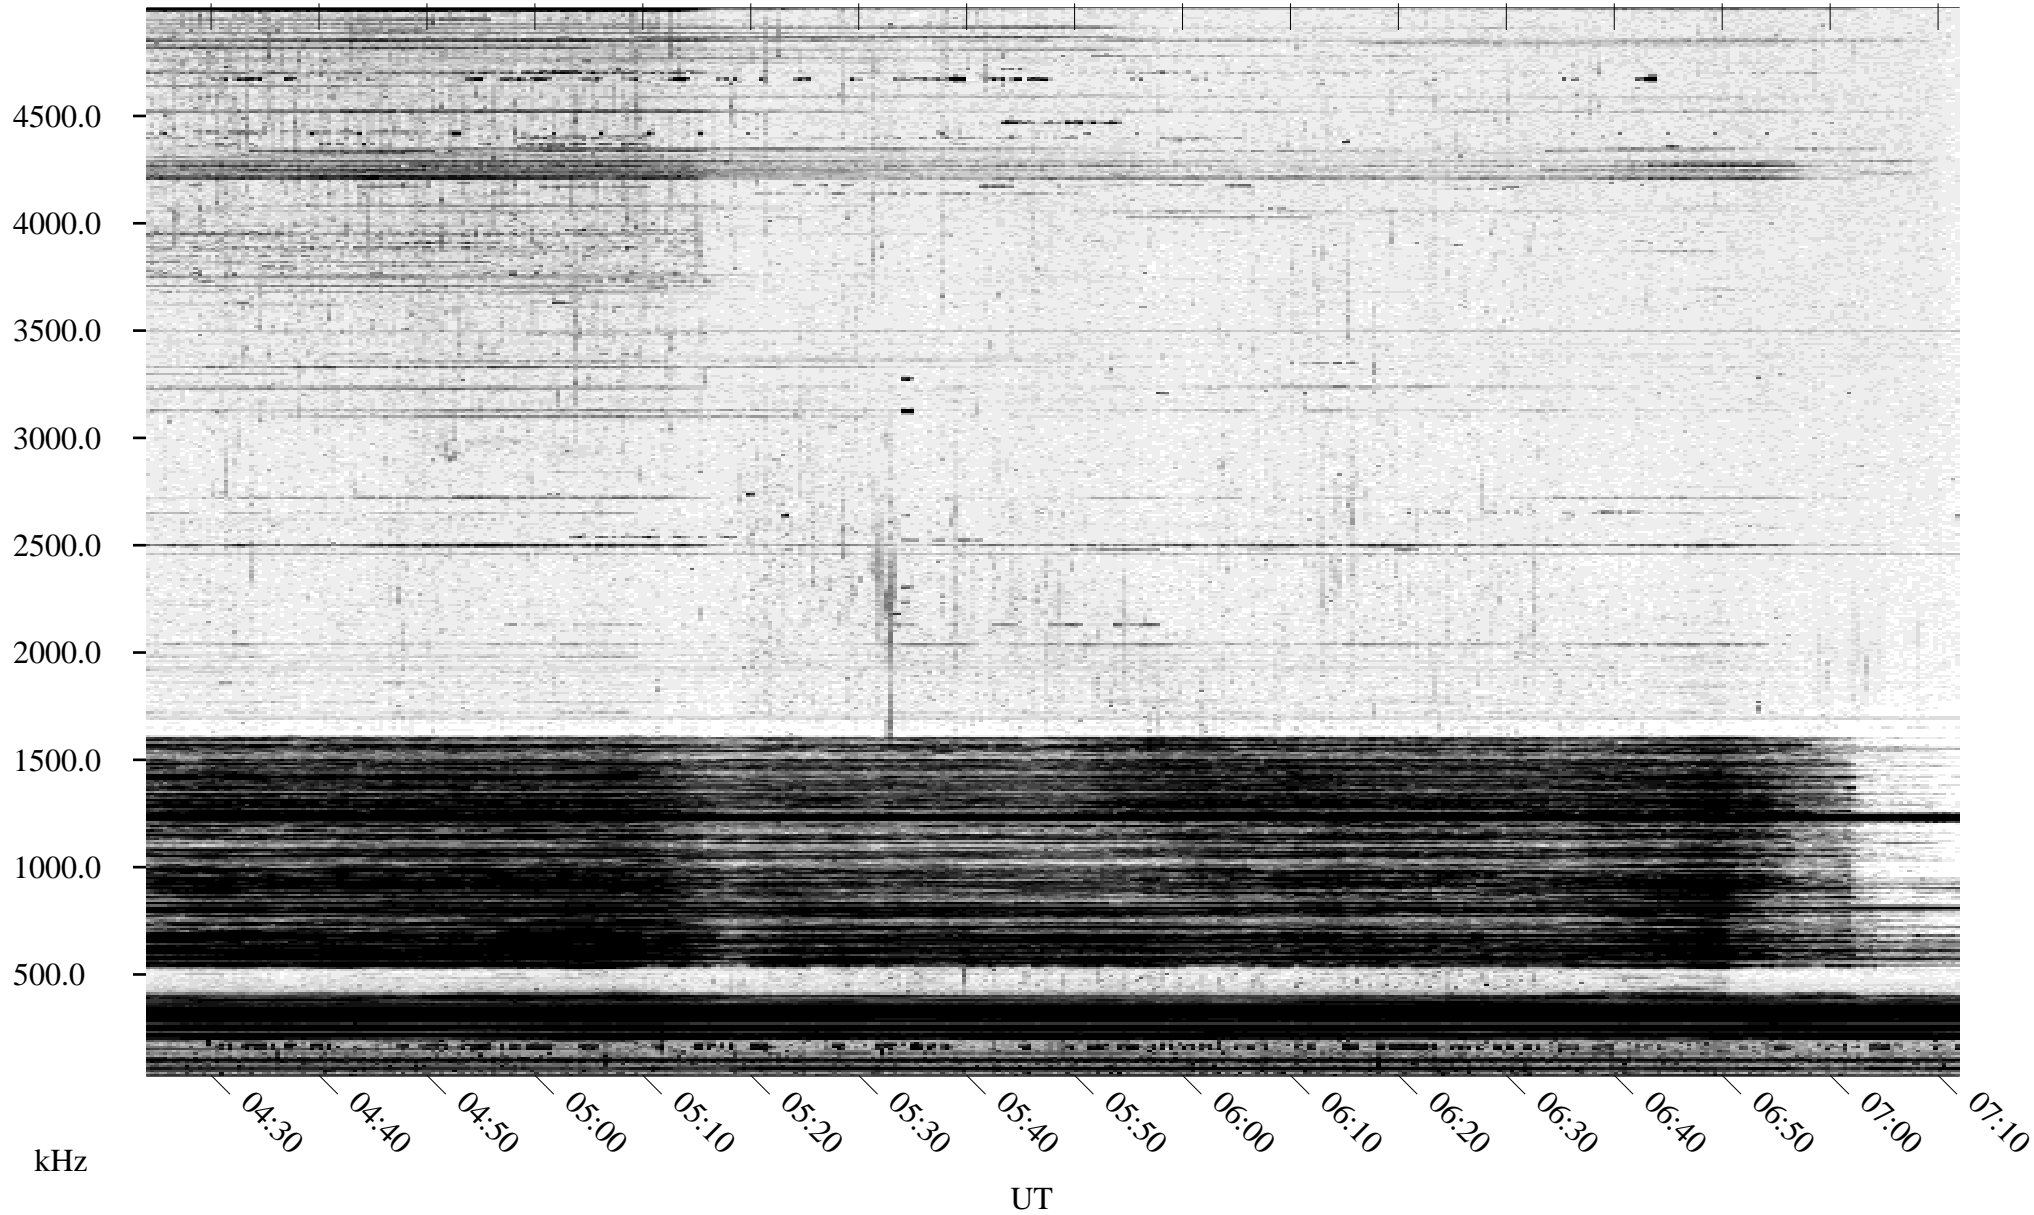

04/26/1995 Churchill, MT

Linear Scale Black = 161 White = 15

ch95116l.r00m max_12

Page 1

04/26/1995 Churchill, MT

Linear Scale Black = 161 White = 15

ch95116l.r00m max_12

Page 2

04/27/1995 Churchill, MT

Linear Scale Black = 161 White = 15

ch95116l.r00m max_12

Page 3

04/27/1995 Churchill, MT

Linear Scale Black = 161 White = 15

ch95116l.r00m max_12

Page 4

04/27/1995 Churchill, MT

Linear Scale Black = 161 White = 15

ch95116l.r00m max_12

04/27/1995 Churchill, MT

Linear Scale Black = 161 White = 15

ch95116l.r00m max_12

Page 6

04/27/1995 Churchill, MT

Linear Scale Black = 161 White = 15

ch95116l.r00m max_12

Page 7

04/27/1995 Churchill, MT

Linear Scale Black = 161 White = 15

ch95116l.r00m max_12