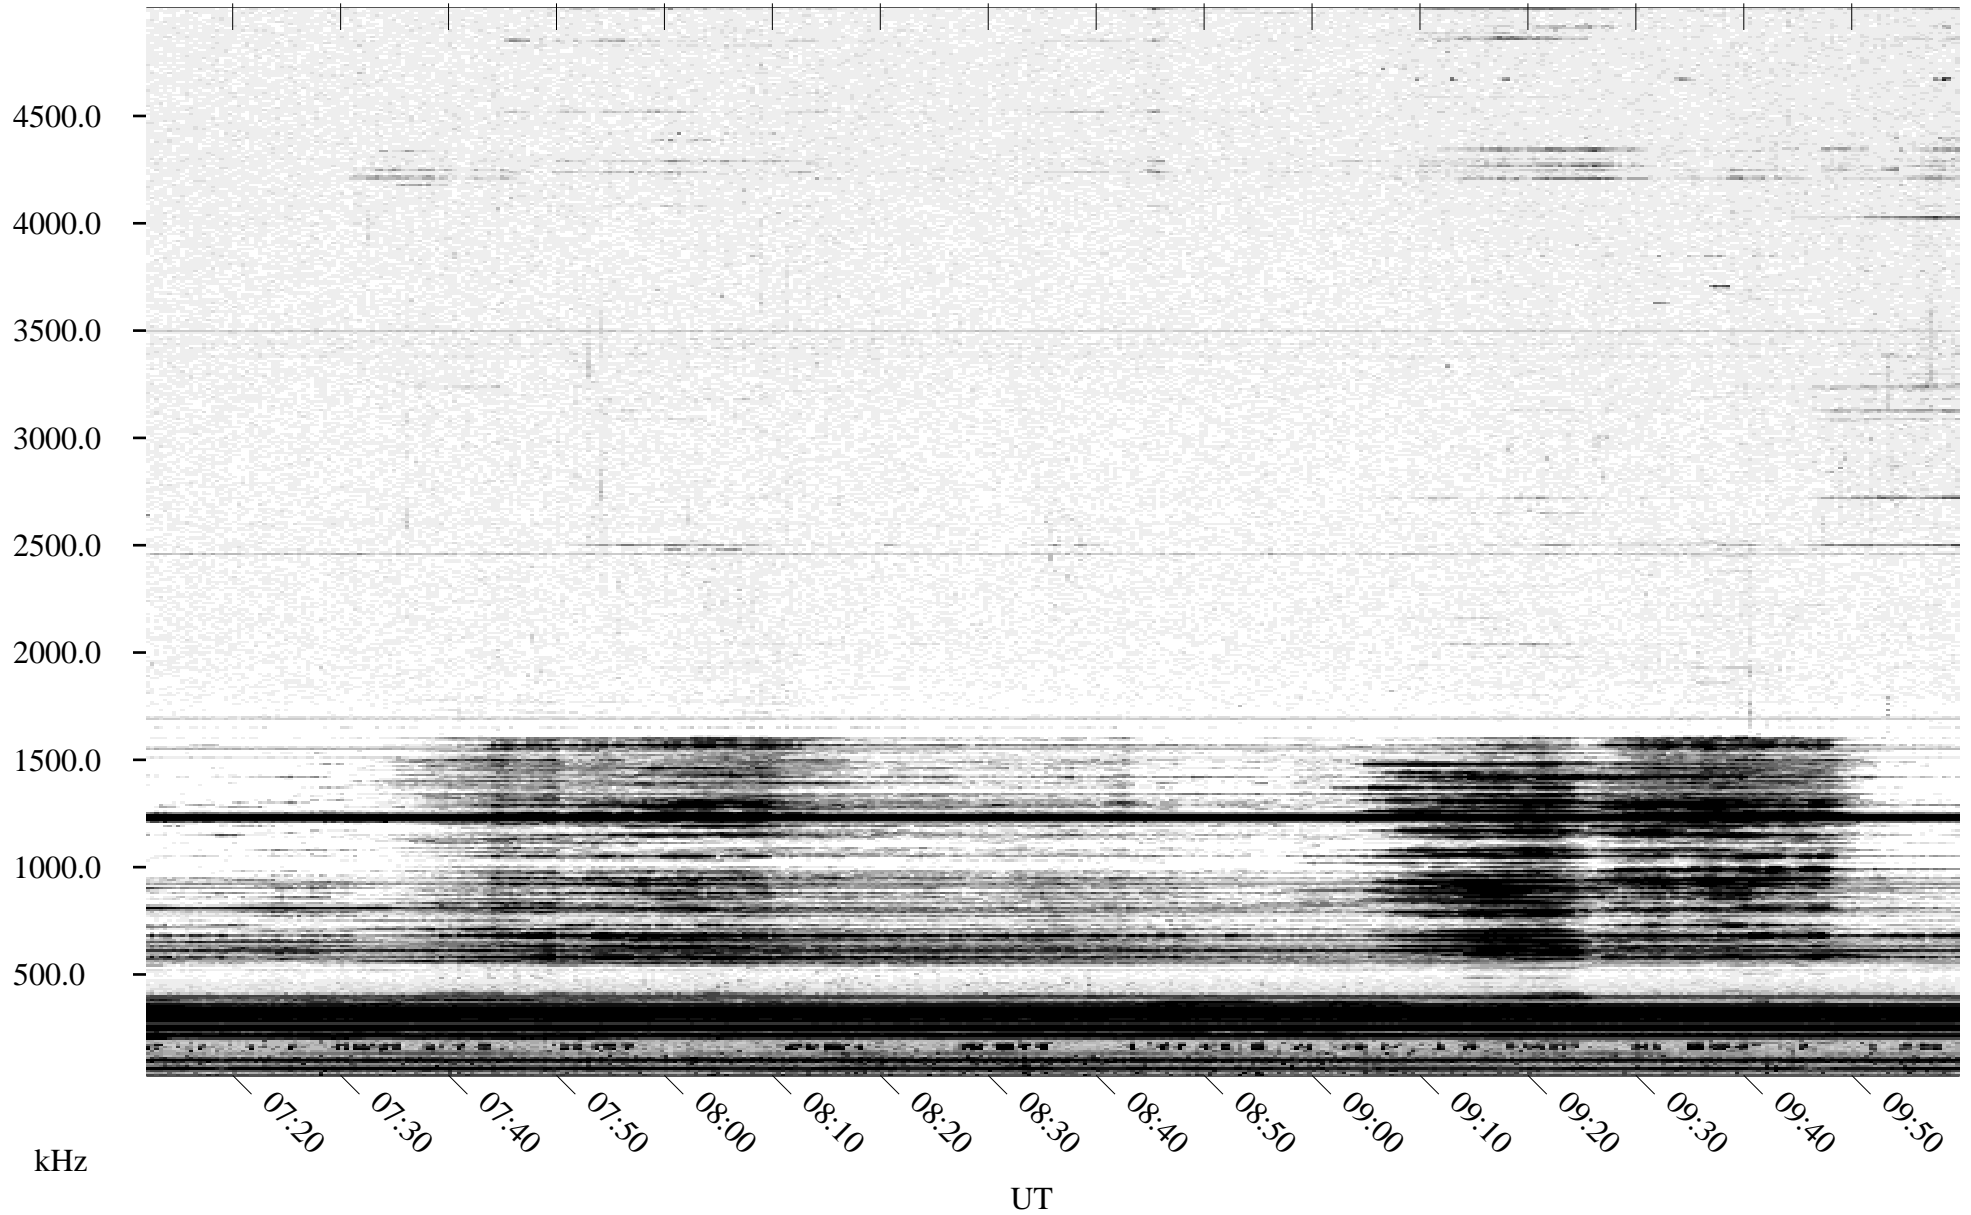

04/26/1995 Churchill, MT

Linear Scale Black = 161 White = 15

ch95116l.r00m max_12

Page 1

04/26/1995 Churchill, MT

Linear Scale Black = 161 White = 15

ch95116l.r00m max_12

Page 2

04/27/1995 Churchill, MT

Linear Scale Black = 161 White = 15

ch95116l.r00m max_12

Page 3

04/27/1995 Churchill, MT

Linear Scale Black = 161 White = 15

ch95116l.r00m max_12

Page 4

04/27/1995 Churchill, MT

Linear Scale Black = 161 White = 15

ch95116l.r00m max_12

04/27/1995 Churchill, MT

Linear Scale Black = 161 White = 15

ch95116l.r00m max_12

Page 6

04/27/1995 Churchill, MT

Linear Scale Black = 161 White = 15

ch95116l.r00m max_12

Page 7

04/27/1995 Churchill, MT

Linear Scale Black = 161 White = 15

ch95116l.r00m max_12