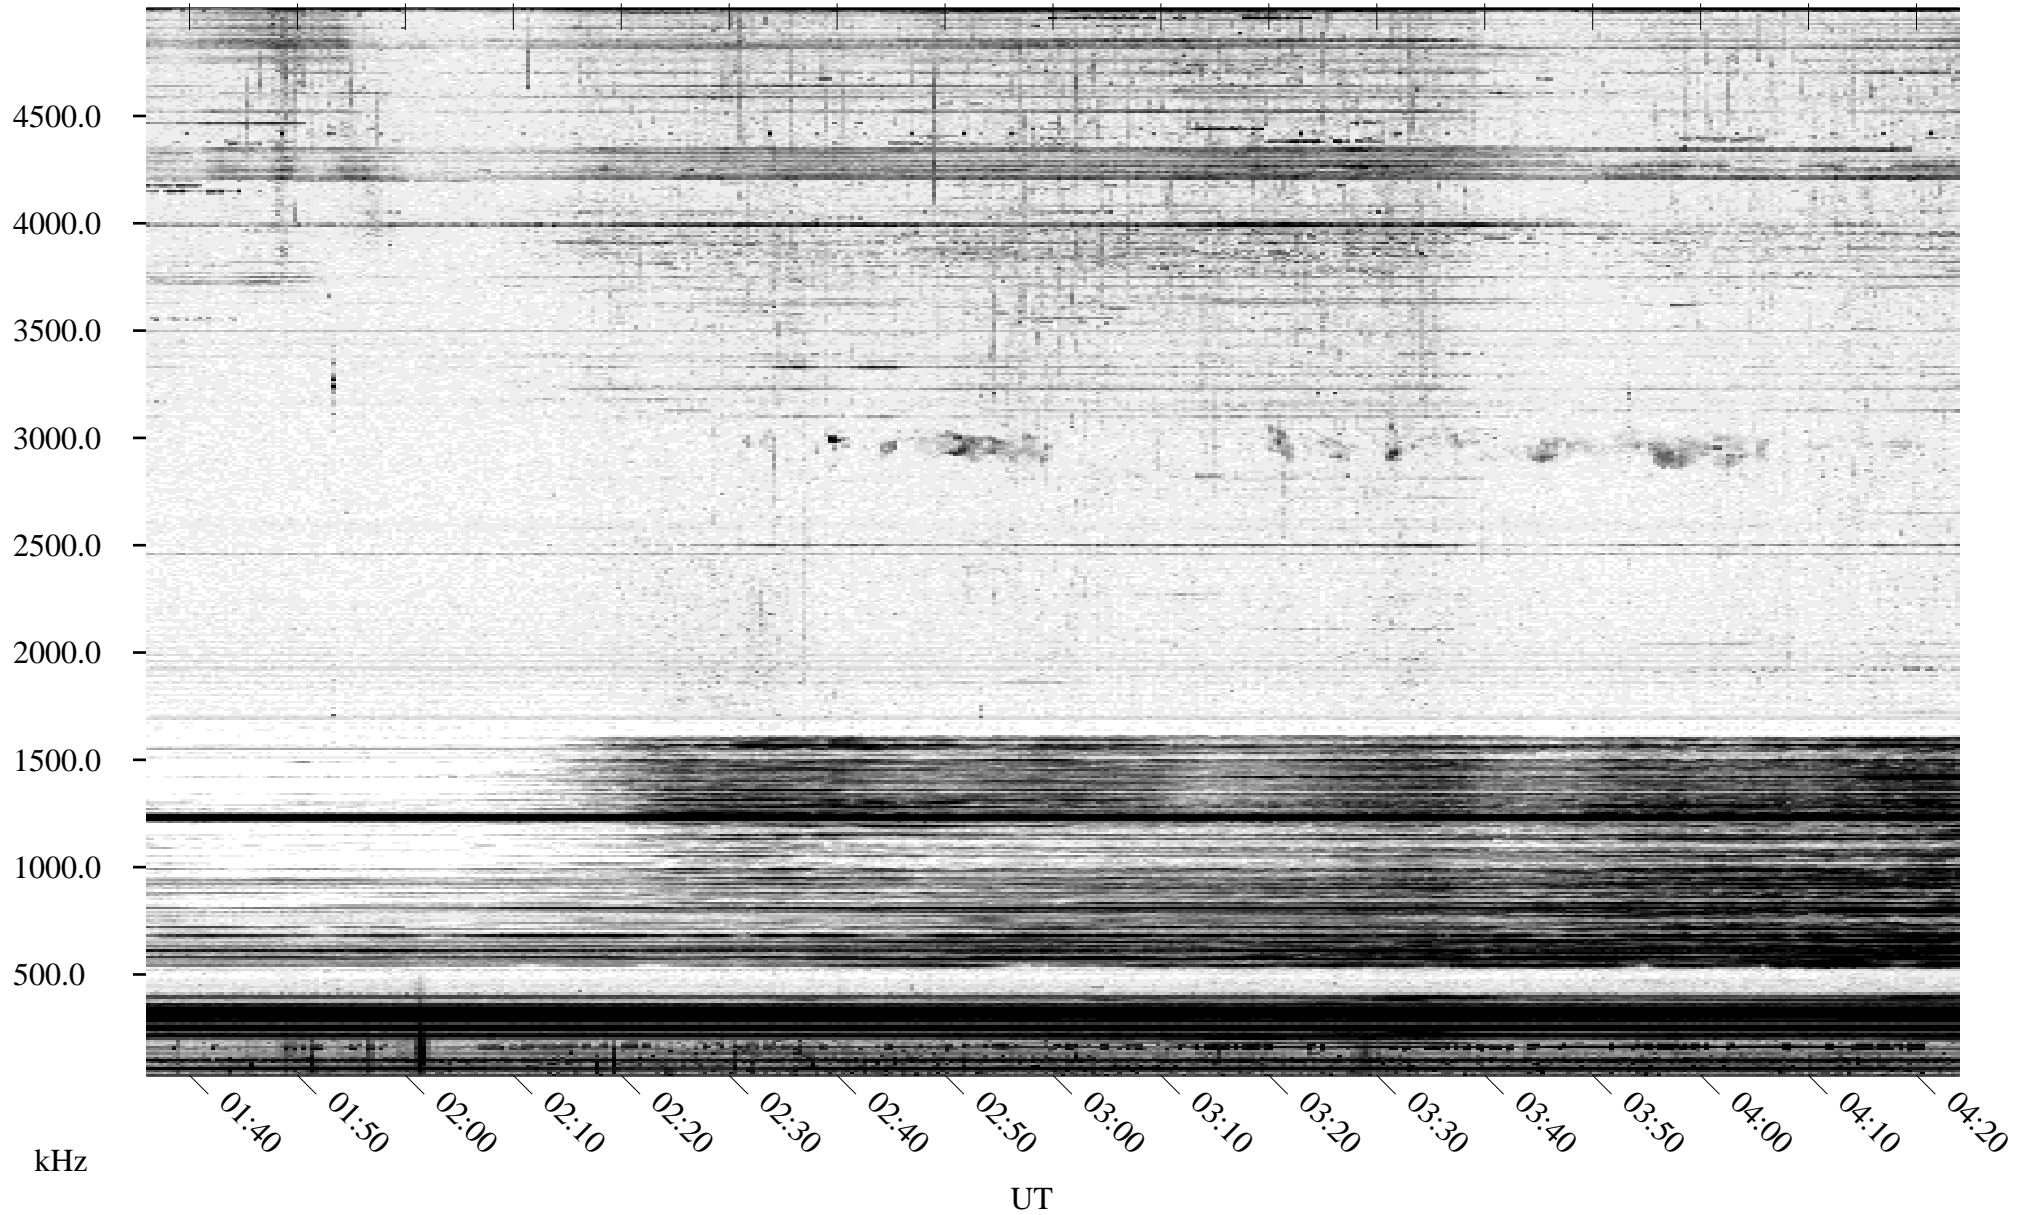

04/26/1995 Churchill, MT

Linear Scale Black = 161 White = 15

ch95116l.r00m max_12

Page 1

04/26/1995 Churchill, MT

Linear Scale Black = 161 White = 15

ch95116l.r00m max_12

Page 2

04/27/1995 Churchill, MT

Linear Scale Black = 161 White = 15

ch95116l.r00m max_12

Page 3

04/27/1995 Churchill, MT

Linear Scale Black = 161 White = 15

ch95116l.r00m max_12

Page 4

04/27/1995 Churchill, MT

Linear Scale Black = 161 White = 15

ch95116l.r00m max_12

04/27/1995 Churchill, MT

Linear Scale Black = 161 White = 15

ch95116l.r00m max_12

Page 6

04/27/1995 Churchill, MT

Linear Scale Black = 161 White = 15

ch95116l.r00m max_12

Page 7

04/27/1995 Churchill, MT

Linear Scale Black = 161 White = 15

ch95116l.r00m max_12