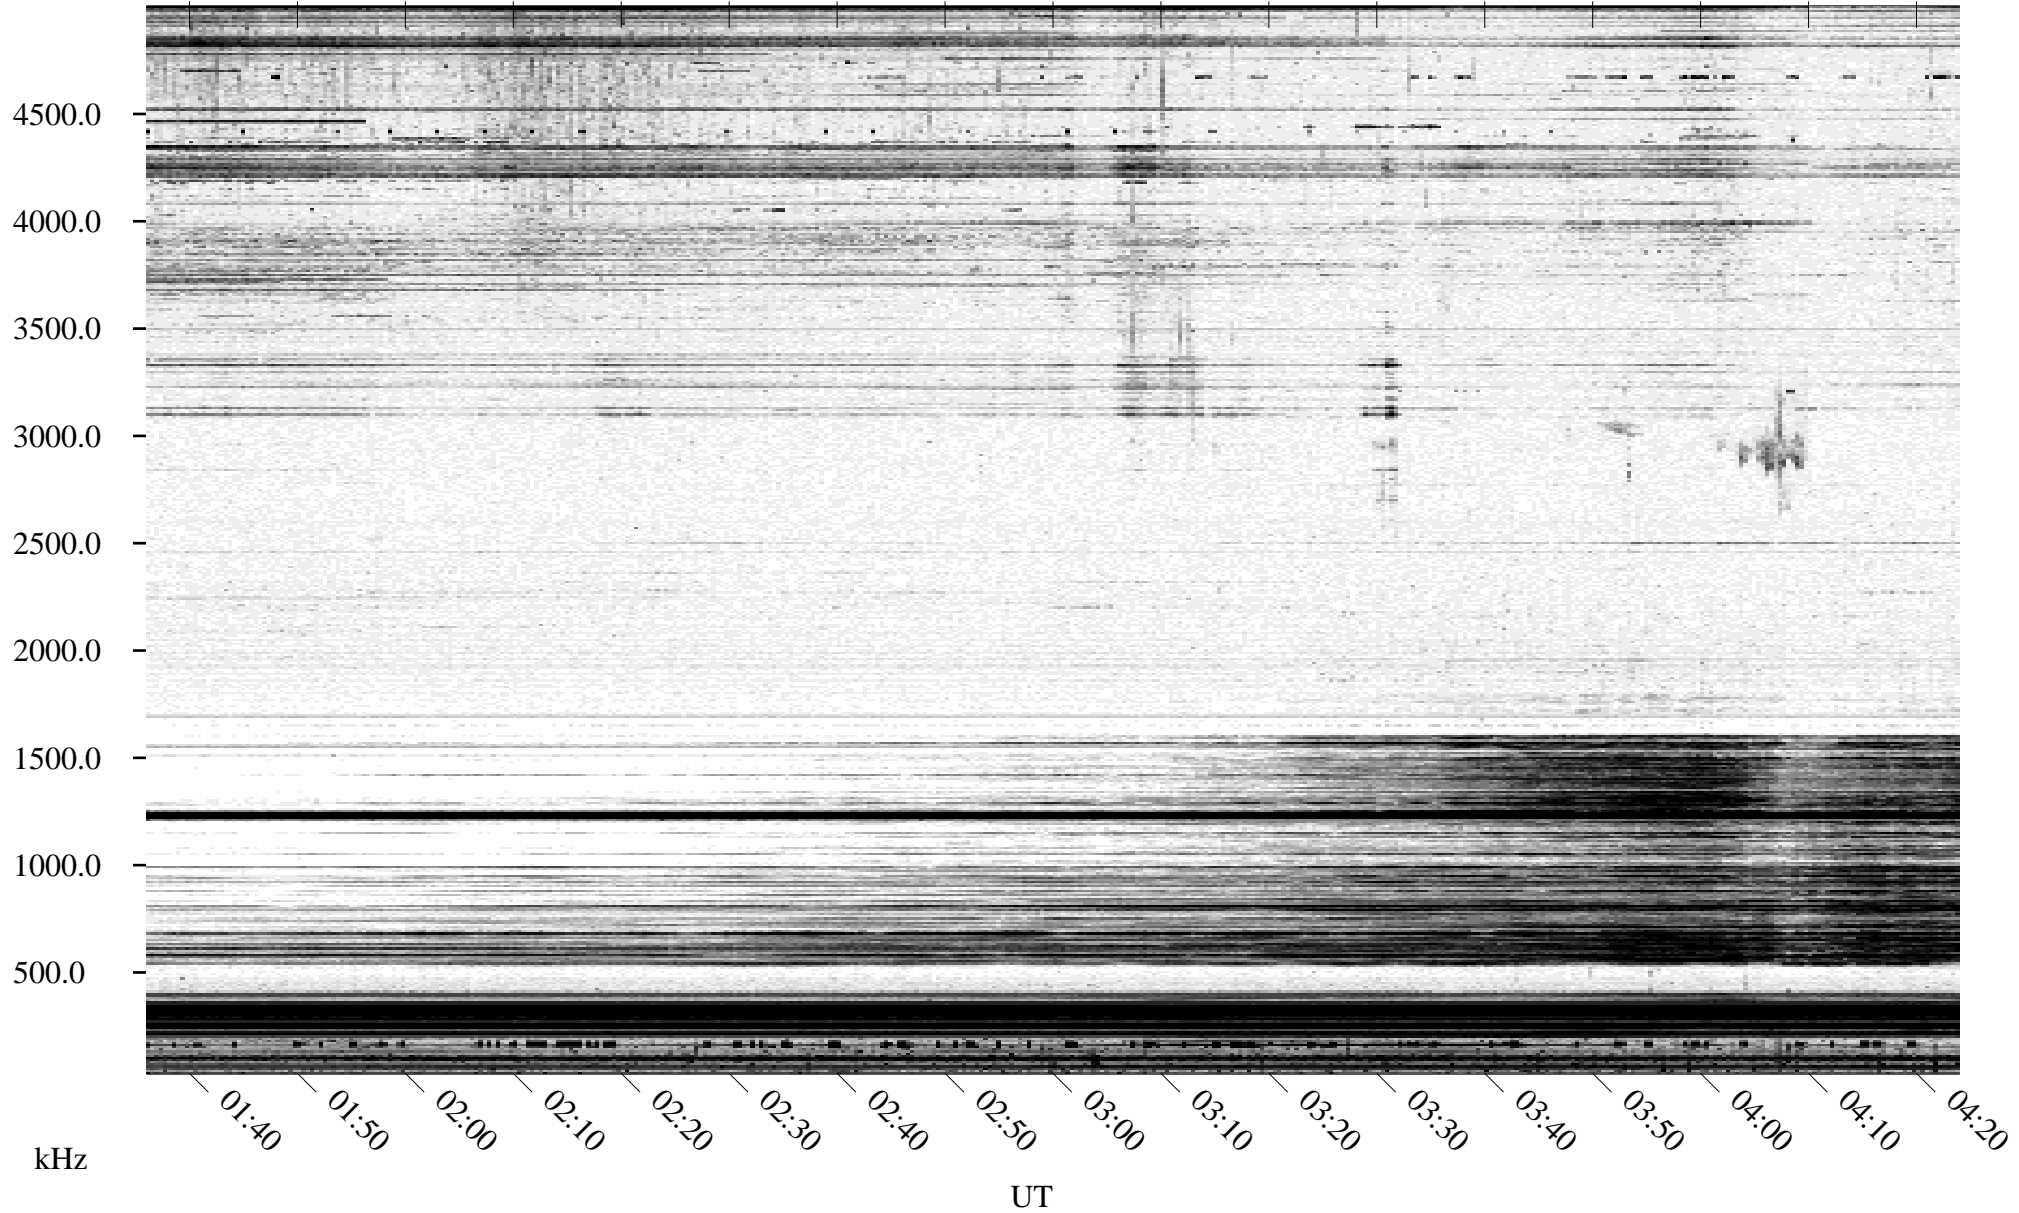

04/27/1995 Churchill, MT

Linear Scale Black = 161 White = 15

ch95117l.r00m max_12

Page 1

04/27/1995 Churchill, MT

Linear Scale Black = 161 White = 15

ch95117l.r00m max_12

Page 2

04/28/1995 Churchill, MT

Linear Scale Black = 161 White = 15

ch95117l.r00m max_12

Page 3

04/28/1995 Churchill, MT

Linear Scale Black = 161 White = 15

ch95117l.r00m max_12

Page 4

04/28/1995 Churchill, MT

Linear Scale Black = 161 White = 15

ch95117l.r00m max_12

04/28/1995 Churchill, MT

Linear Scale Black = 161 White = 15

ch95117l.r00m max_12

Page 6

04/28/1995 Churchill, MT

Linear Scale Black = 161 White = 15

ch95117l.r00m max_12

Page 7

04/28/1995 Churchill, MT

Linear Scale Black = 161 White = 15

ch95117l.r00m max_12