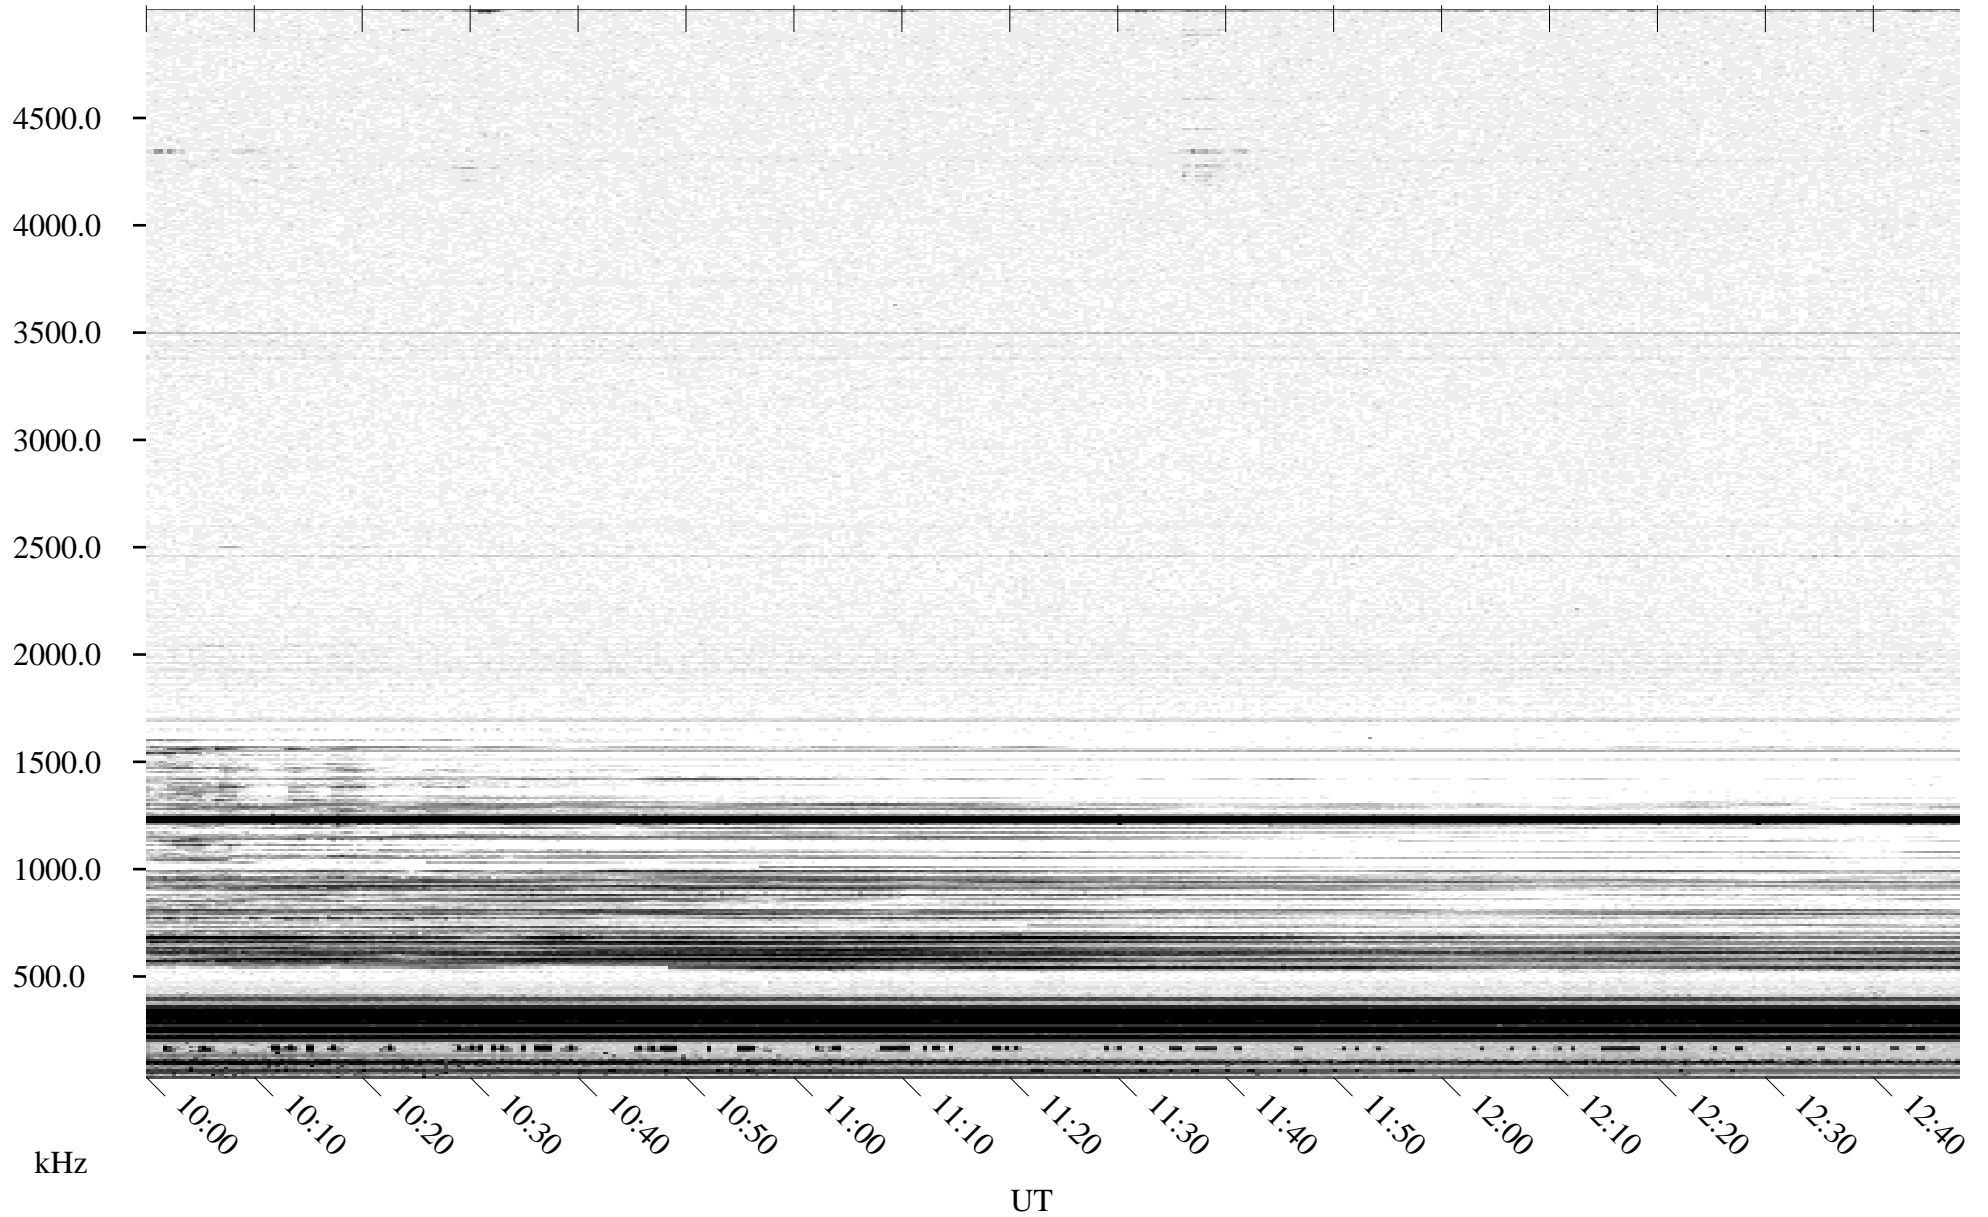

04/27/1995 Churchill, MT

Linear Scale Black = 161 White = 15

ch95117l.r00m max_12

Page 1

04/27/1995 Churchill, MT

Linear Scale Black = 161 White = 15

ch95117l.r00m max_12

Page 2

04/28/1995 Churchill, MT

Linear Scale Black = 161 White = 15

ch95117l.r00m max_12

Page 3

04/28/1995 Churchill, MT

Linear Scale Black = 161 White = 15

ch95117l.r00m max_12

Page 4

04/28/1995 Churchill, MT

Linear Scale Black = 161 White = 15

ch95117l.r00m max_12

04/28/1995 Churchill, MT

Linear Scale Black = 161 White = 15

ch95117l.r00m max_12

Page 6

04/28/1995 Churchill, MT

Linear Scale Black = 161 White = 15

ch95117l.r00m max_12

Page 7

04/28/1995 Churchill, MT

Linear Scale Black = 161 White = 15

ch95117l.r00m max_12