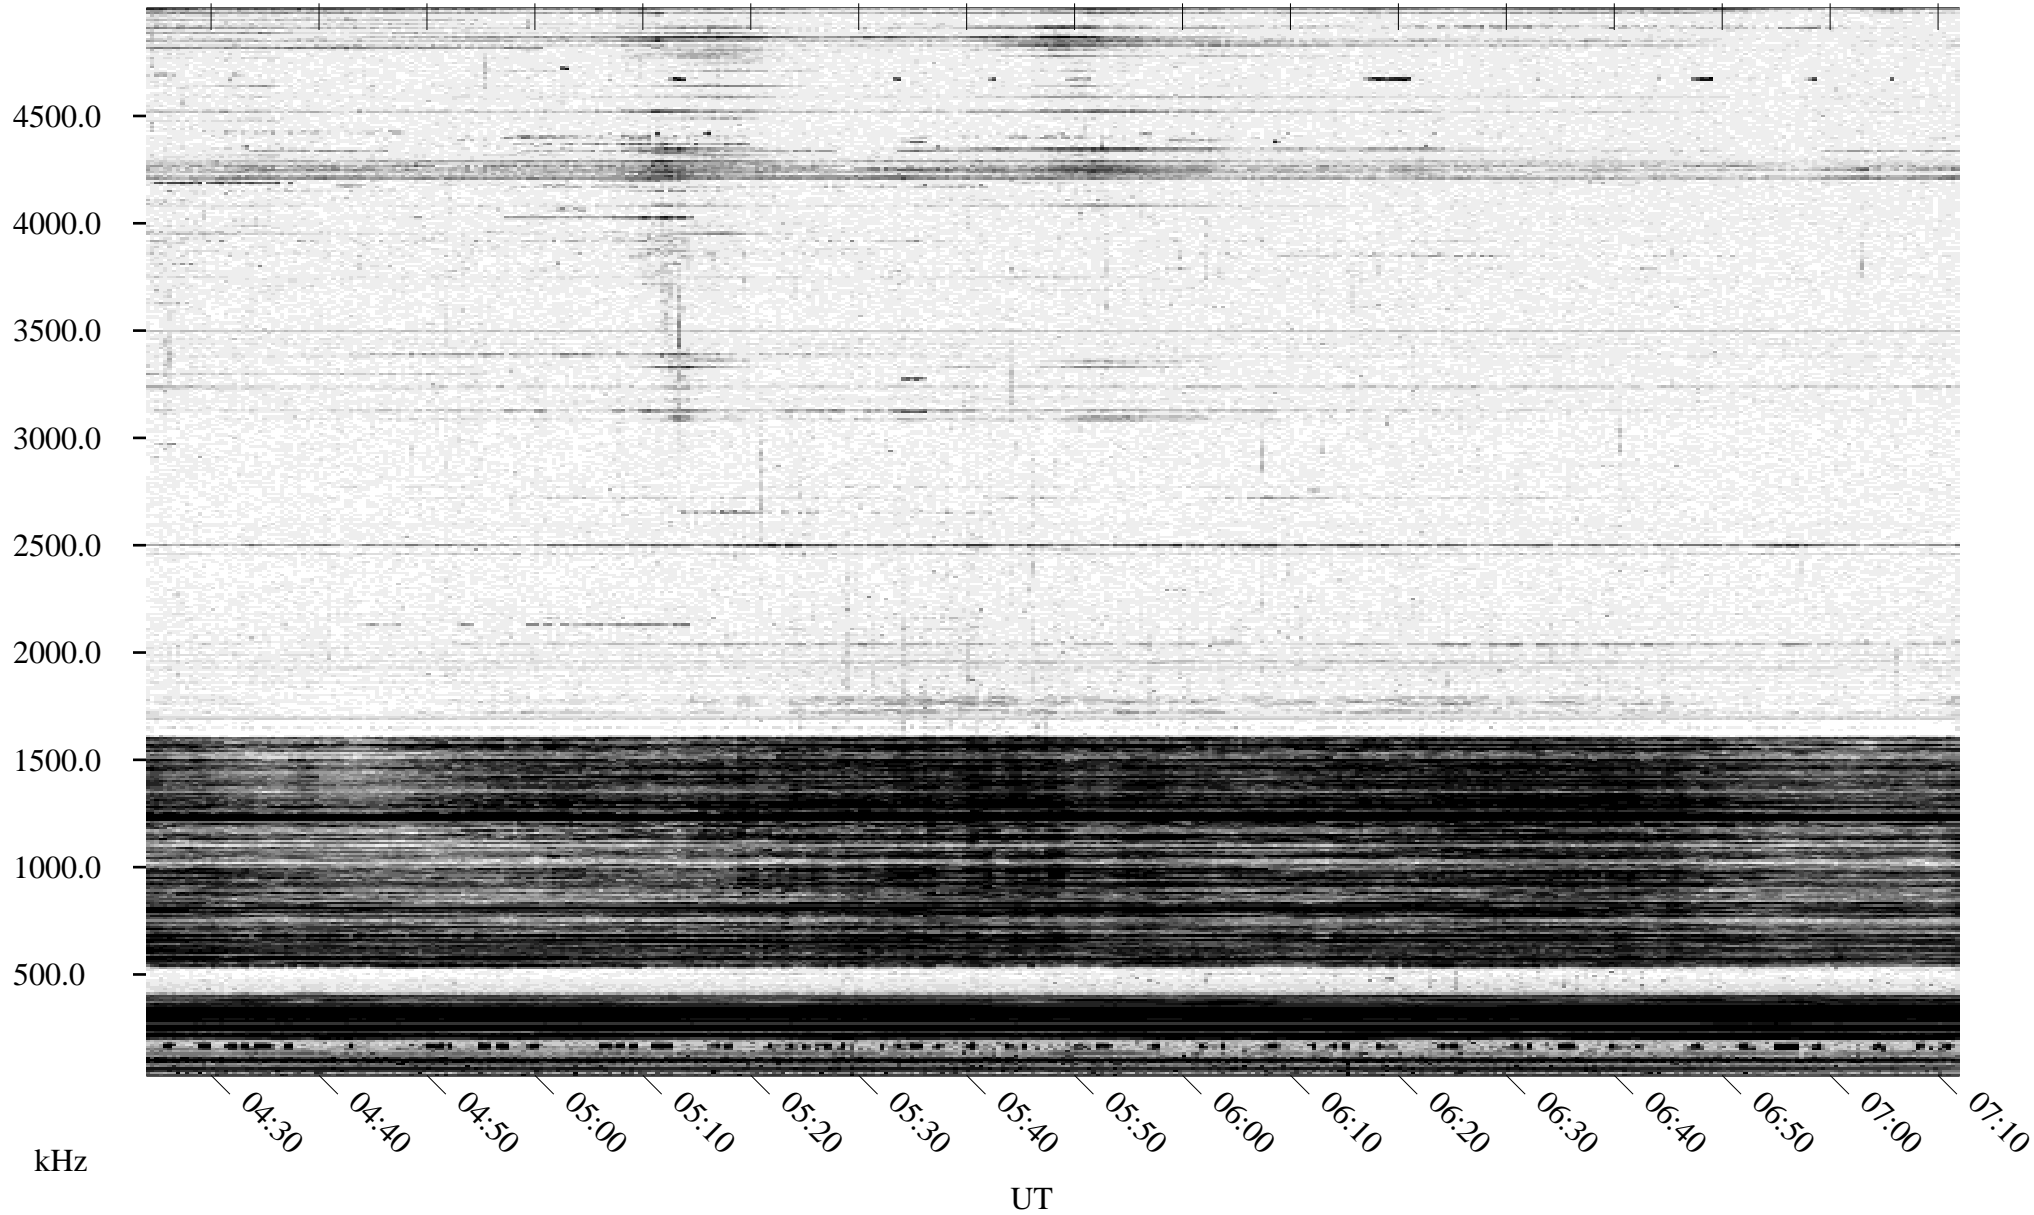

04/27/1995 Churchill, MT

Linear Scale Black = 161 White = 15

ch95117l.r00m max_12

Page 1

04/27/1995 Churchill, MT

Linear Scale Black = 161 White = 15

ch95117l.r00m max_12

Page 2

04/28/1995 Churchill, MT

Linear Scale Black = 161 White = 15

ch95117l.r00m max_12

Page 3

04/28/1995 Churchill, MT

Linear Scale Black = 161 White = 15

ch95117l.r00m max_12

Page 4

04/28/1995 Churchill, MT

Linear Scale Black = 161 White = 15

ch95117l.r00m max_12

04/28/1995 Churchill, MT

Linear Scale Black = 161 White = 15

ch95117l.r00m max_12

Page 6

04/28/1995 Churchill, MT

Linear Scale Black = 161 White = 15

ch95117l.r00m max_12

Page 7

04/28/1995 Churchill, MT

Linear Scale Black = 161 White = 15

ch95117l.r00m max_12