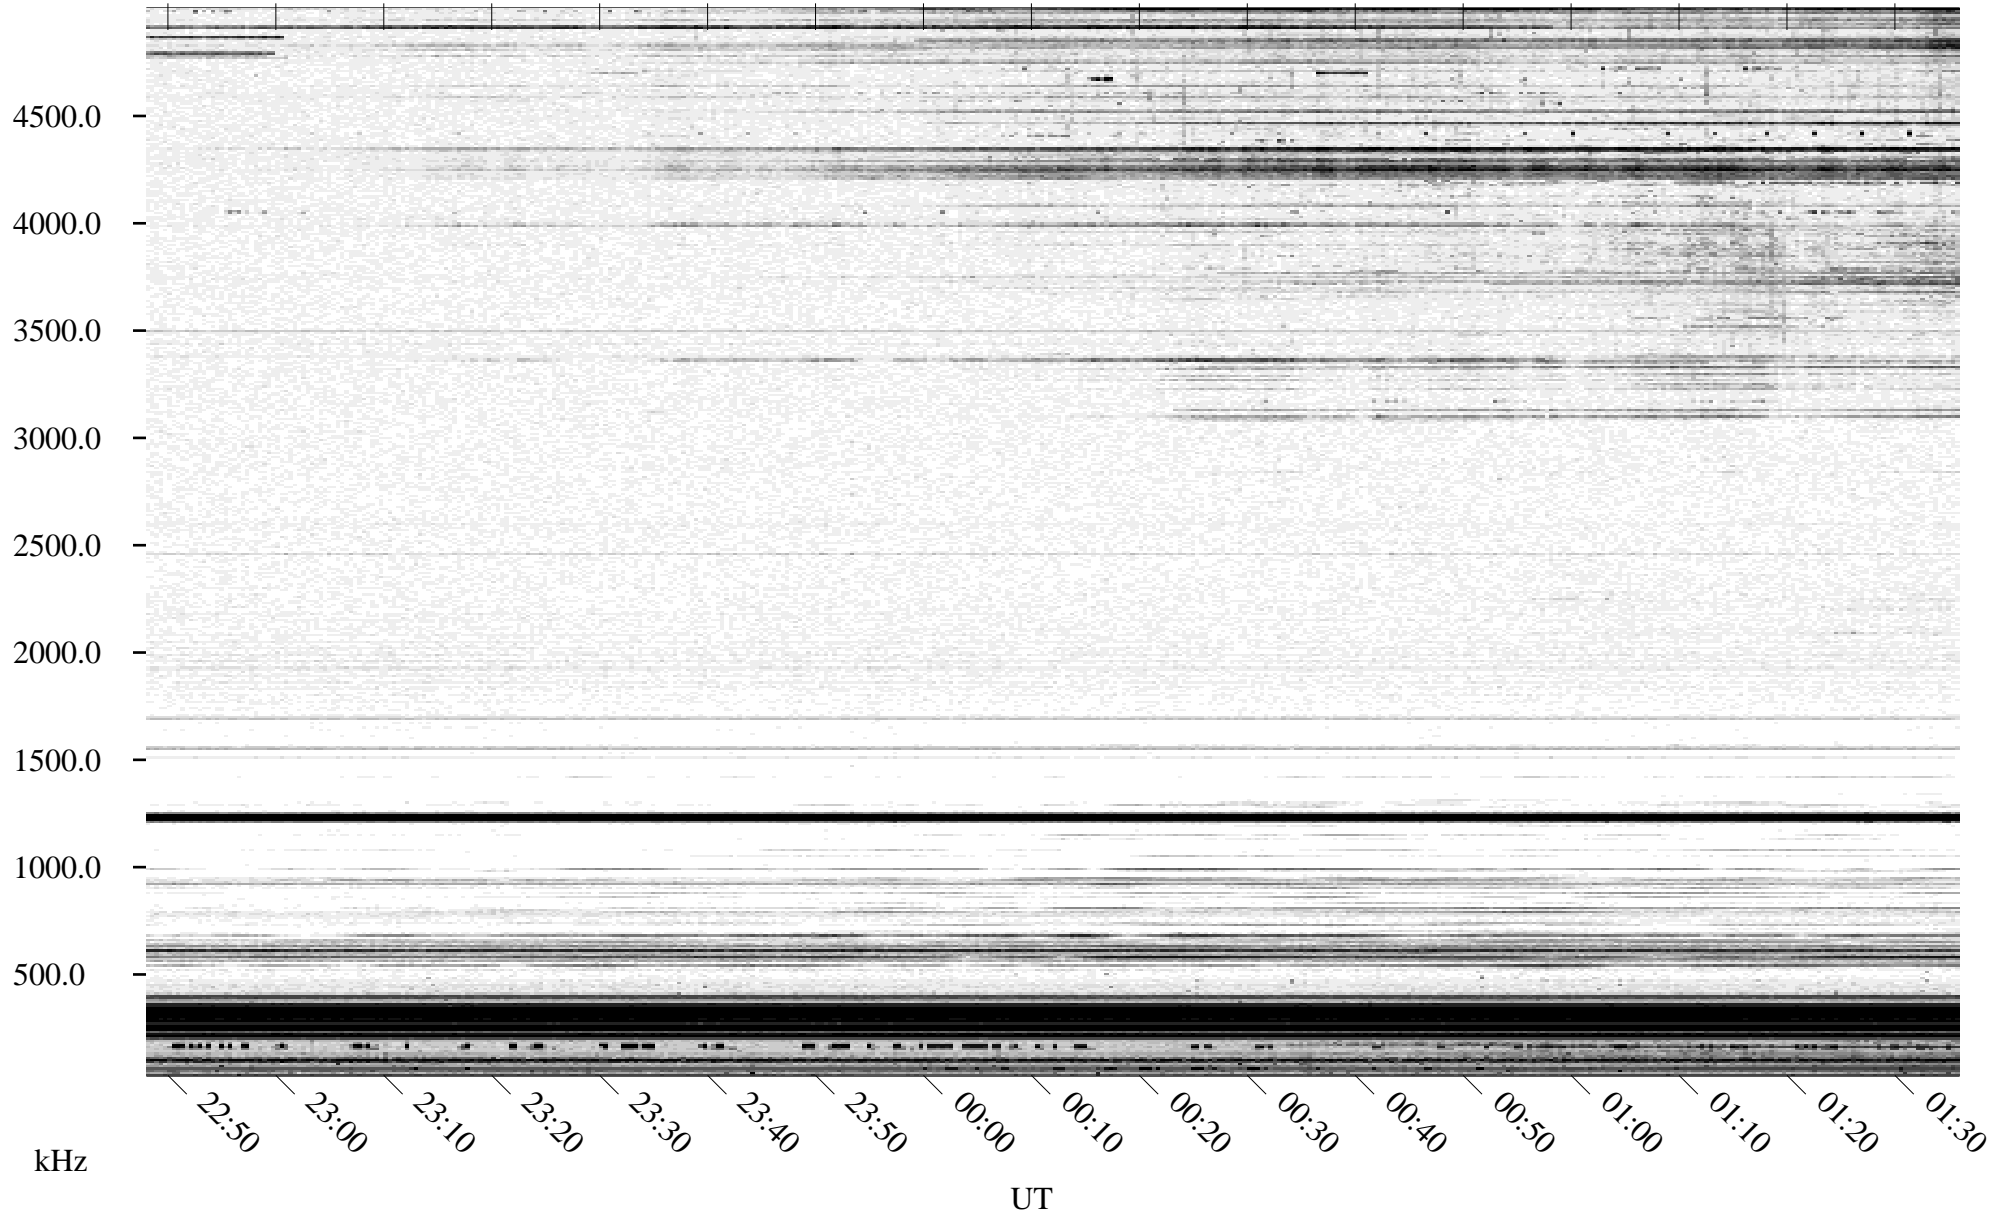

04/27/1995 Churchill, MT

Linear Scale Black = 161 White = 15

ch95117l.r00m max_12

Page 1

04/27/1995 Churchill, MT

Linear Scale Black = 161 White = 15

ch95117l.r00m max_12

Page 2

04/28/1995 Churchill, MT

Linear Scale Black = 161 White = 15

ch95117l.r00m max_12

Page 3

04/28/1995 Churchill, MT

Linear Scale Black = 161 White = 15

ch95117l.r00m max_12

Page 4

04/28/1995 Churchill, MT

Linear Scale Black = 161 White = 15

ch95117l.r00m max_12

04/28/1995 Churchill, MT

Linear Scale Black = 161 White = 15

ch95117l.r00m max_12

Page 6

04/28/1995 Churchill, MT

Linear Scale Black = 161 White = 15

ch95117l.r00m max_12

Page 7

04/28/1995 Churchill, MT

Linear Scale Black = 161 White = 15

ch95117l.r00m max_12