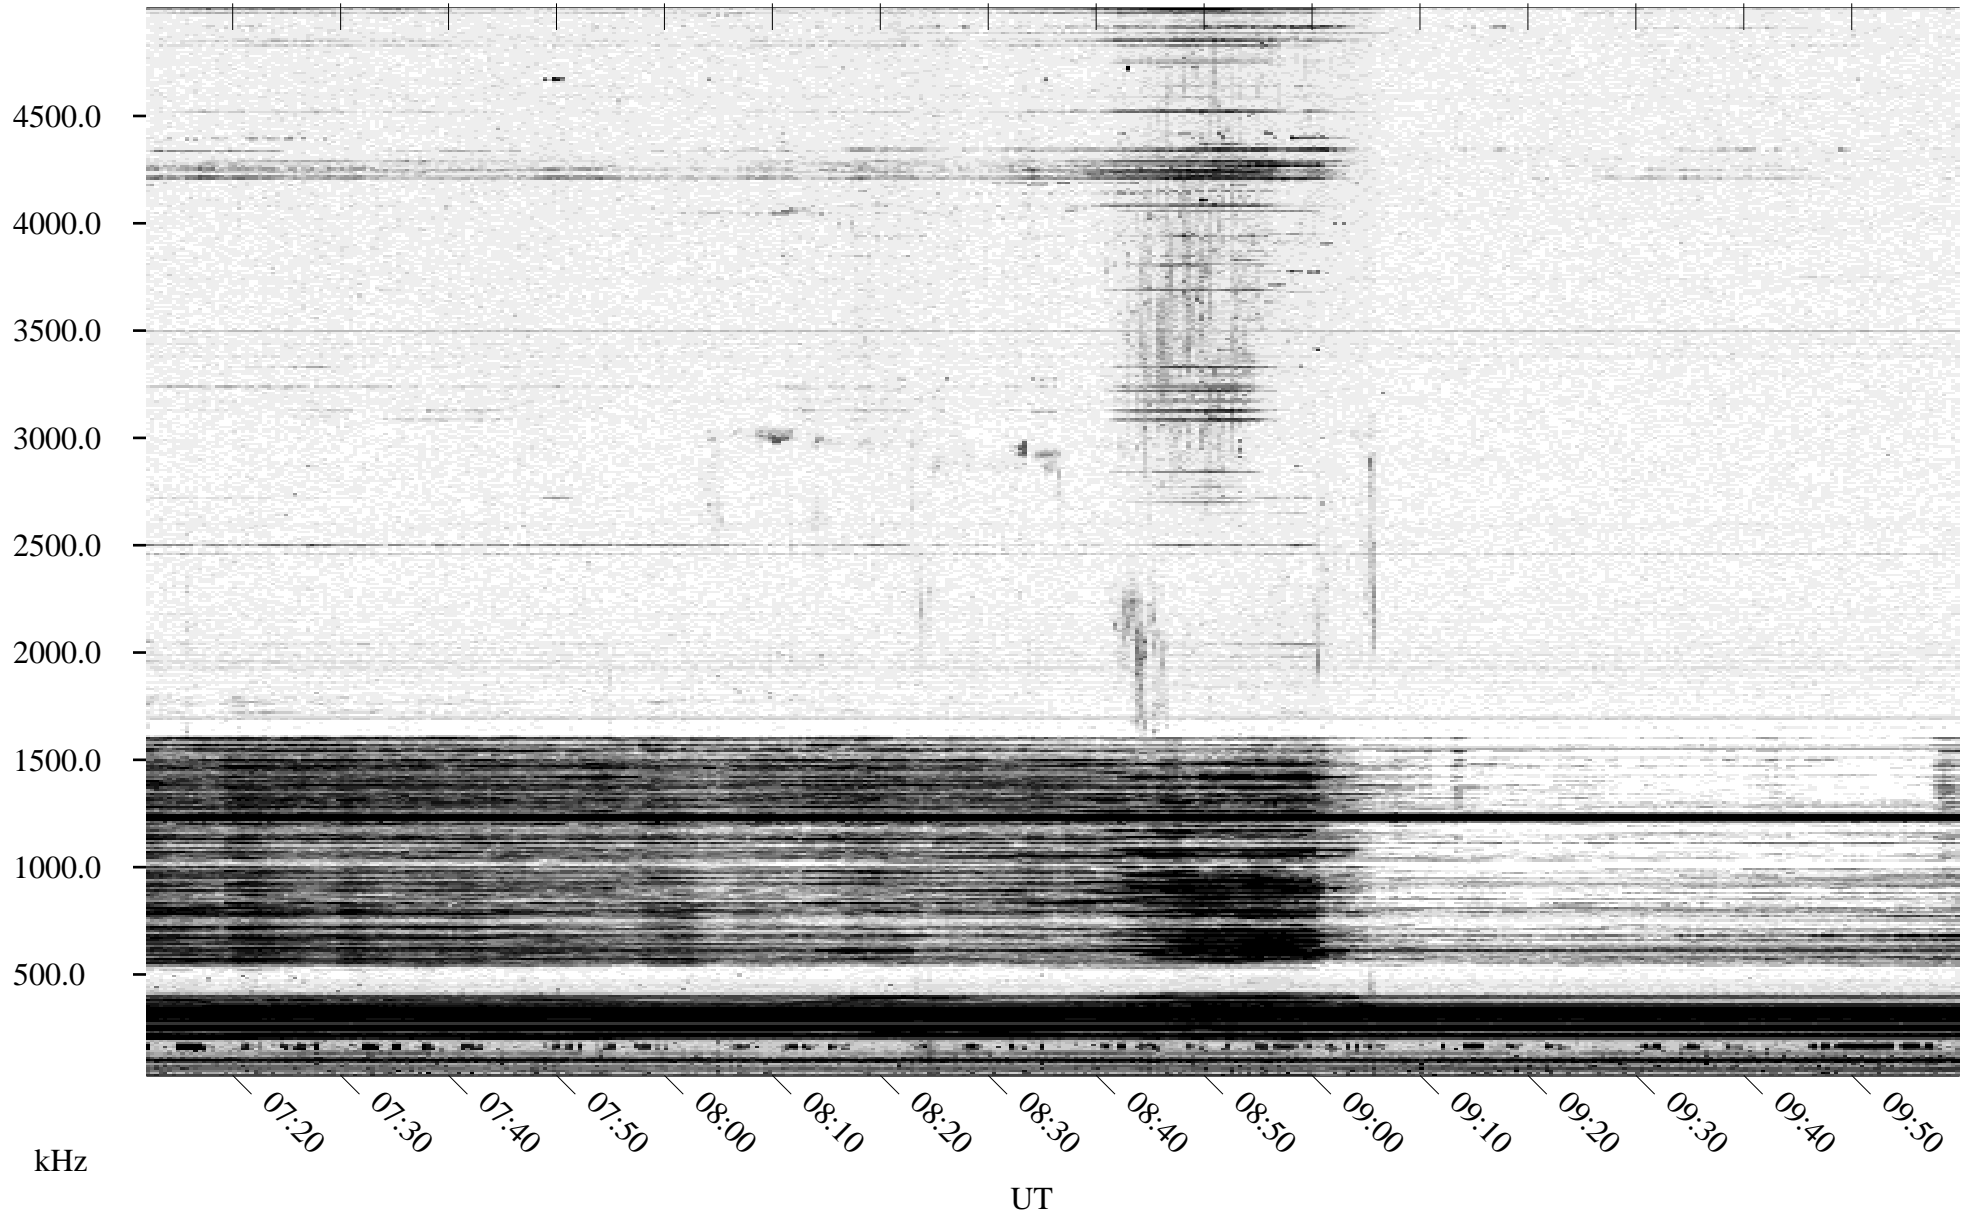

04/27/1995 Churchill, MT

Linear Scale Black = 161 White = 15

ch95117l.r00m max_12

Page 1

04/27/1995 Churchill, MT

Linear Scale Black = 161 White = 15

ch95117l.r00m max_12

Page 2

04/28/1995 Churchill, MT

Linear Scale Black = 161 White = 15

ch95117l.r00m max_12

Page 3

04/28/1995 Churchill, MT

Linear Scale Black = 161 White = 15

ch95117l.r00m max_12

Page 4

04/28/1995 Churchill, MT

Linear Scale Black = 161 White = 15

ch95117l.r00m max_12

04/28/1995 Churchill, MT

Linear Scale Black = 161 White = 15

ch95117l.r00m max_12

Page 6

04/28/1995 Churchill, MT

Linear Scale Black = 161 White = 15

ch95117l.r00m max_12

Page 7

04/28/1995 Churchill, MT

Linear Scale Black = 161 White = 15

ch95117l.r00m max_12