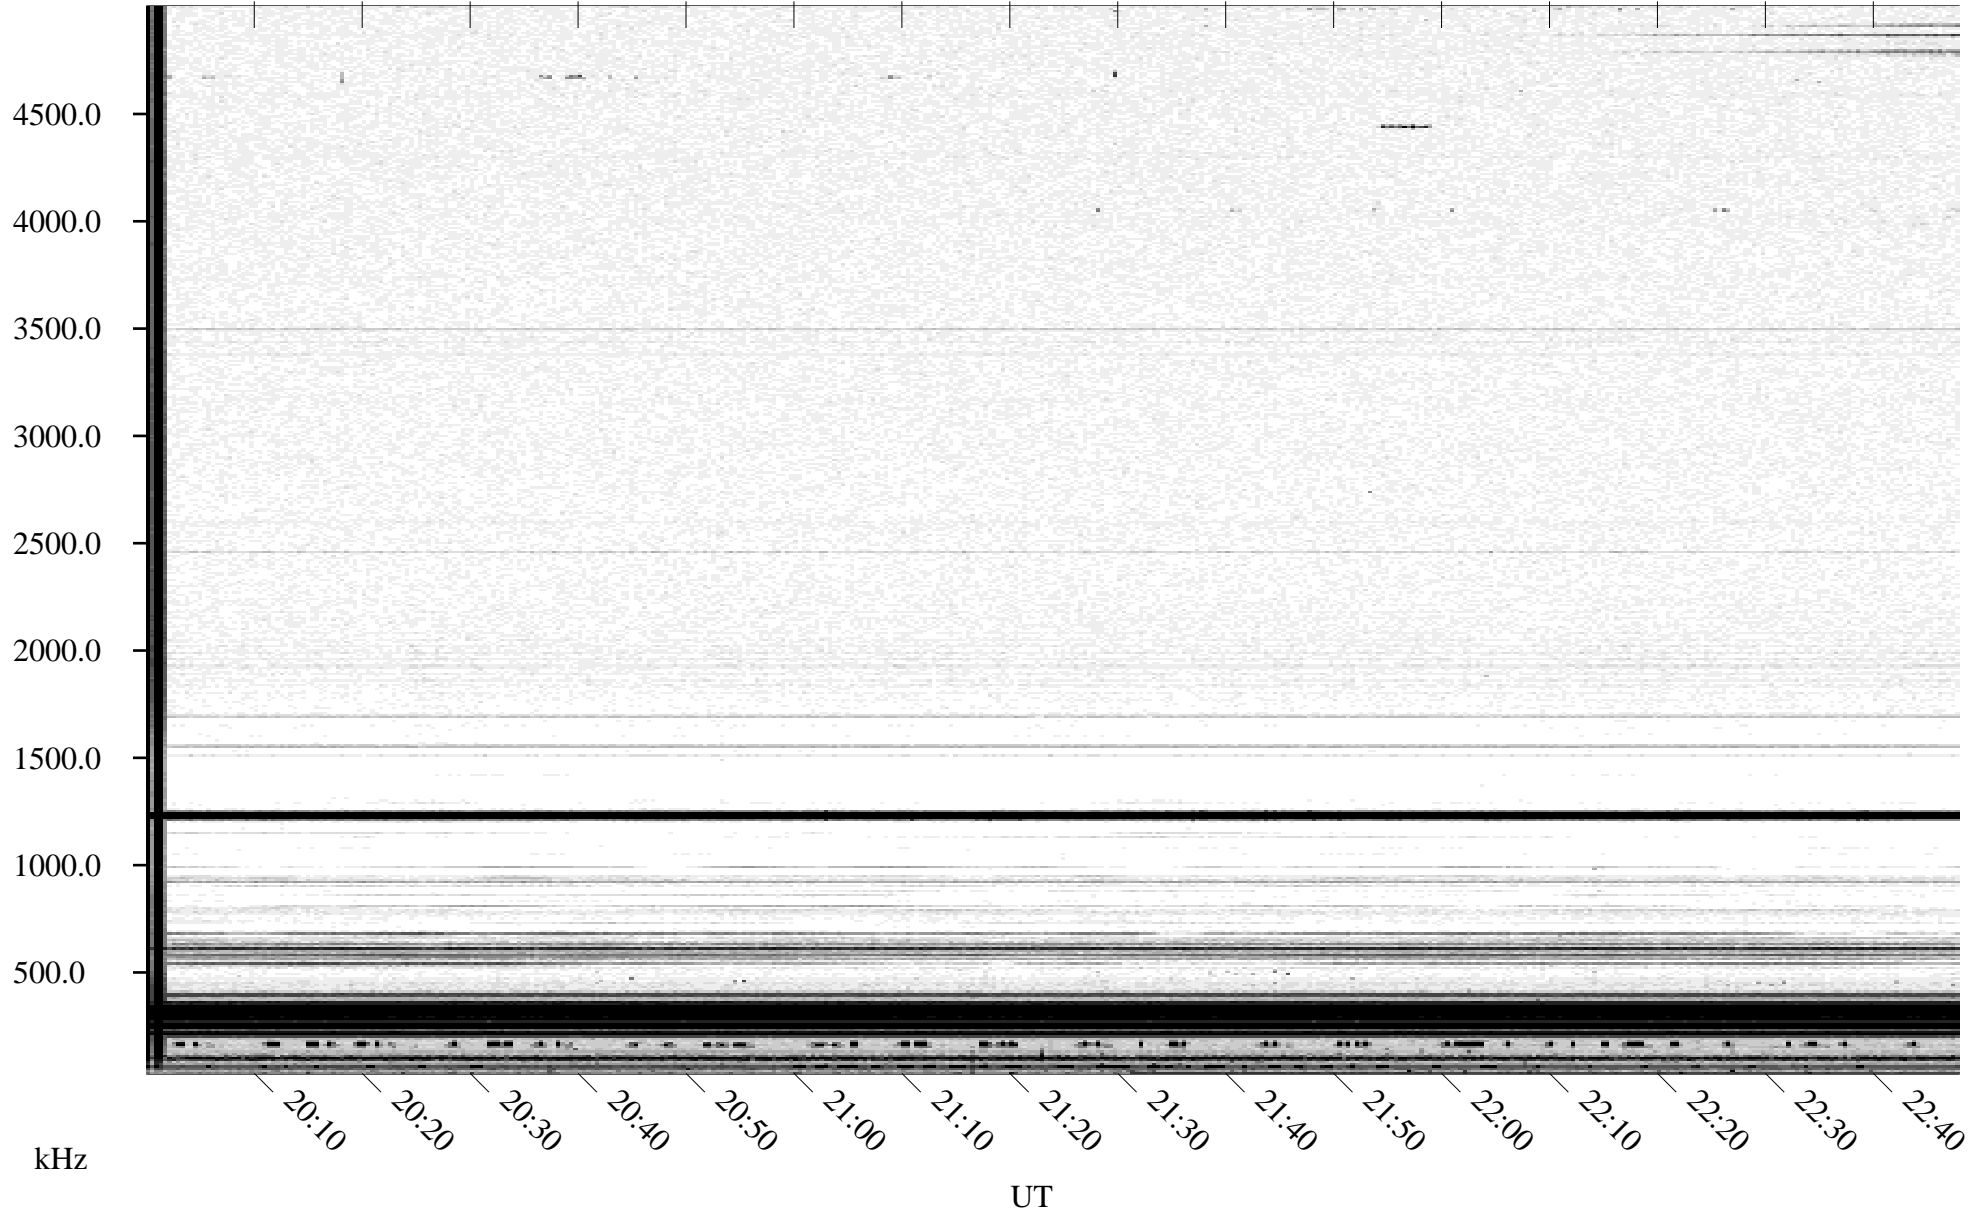

04/27/1995 Churchill, MT

Linear Scale Black = 161 White = 15

ch95117l.r00m max_12

Page 1

04/27/1995 Churchill, MT

Linear Scale Black = 161 White = 15

ch95117l.r00m max_12

Page 2

04/28/1995 Churchill, MT

Linear Scale Black = 161 White = 15

ch95117l.r00m max_12

Page 3

04/28/1995 Churchill, MT

Linear Scale Black = 161 White = 15

ch95117l.r00m max_12

Page 4

04/28/1995 Churchill, MT

Linear Scale Black = 161 White = 15

ch95117l.r00m max_12

04/28/1995 Churchill, MT

Linear Scale Black = 161 White = 15

ch95117l.r00m max_12

Page 6

04/28/1995 Churchill, MT

Linear Scale Black = 161 White = 15

ch95117l.r00m max_12

Page 7

04/28/1995 Churchill, MT

Linear Scale Black = 161 White = 15

ch95117l.r00m max_12