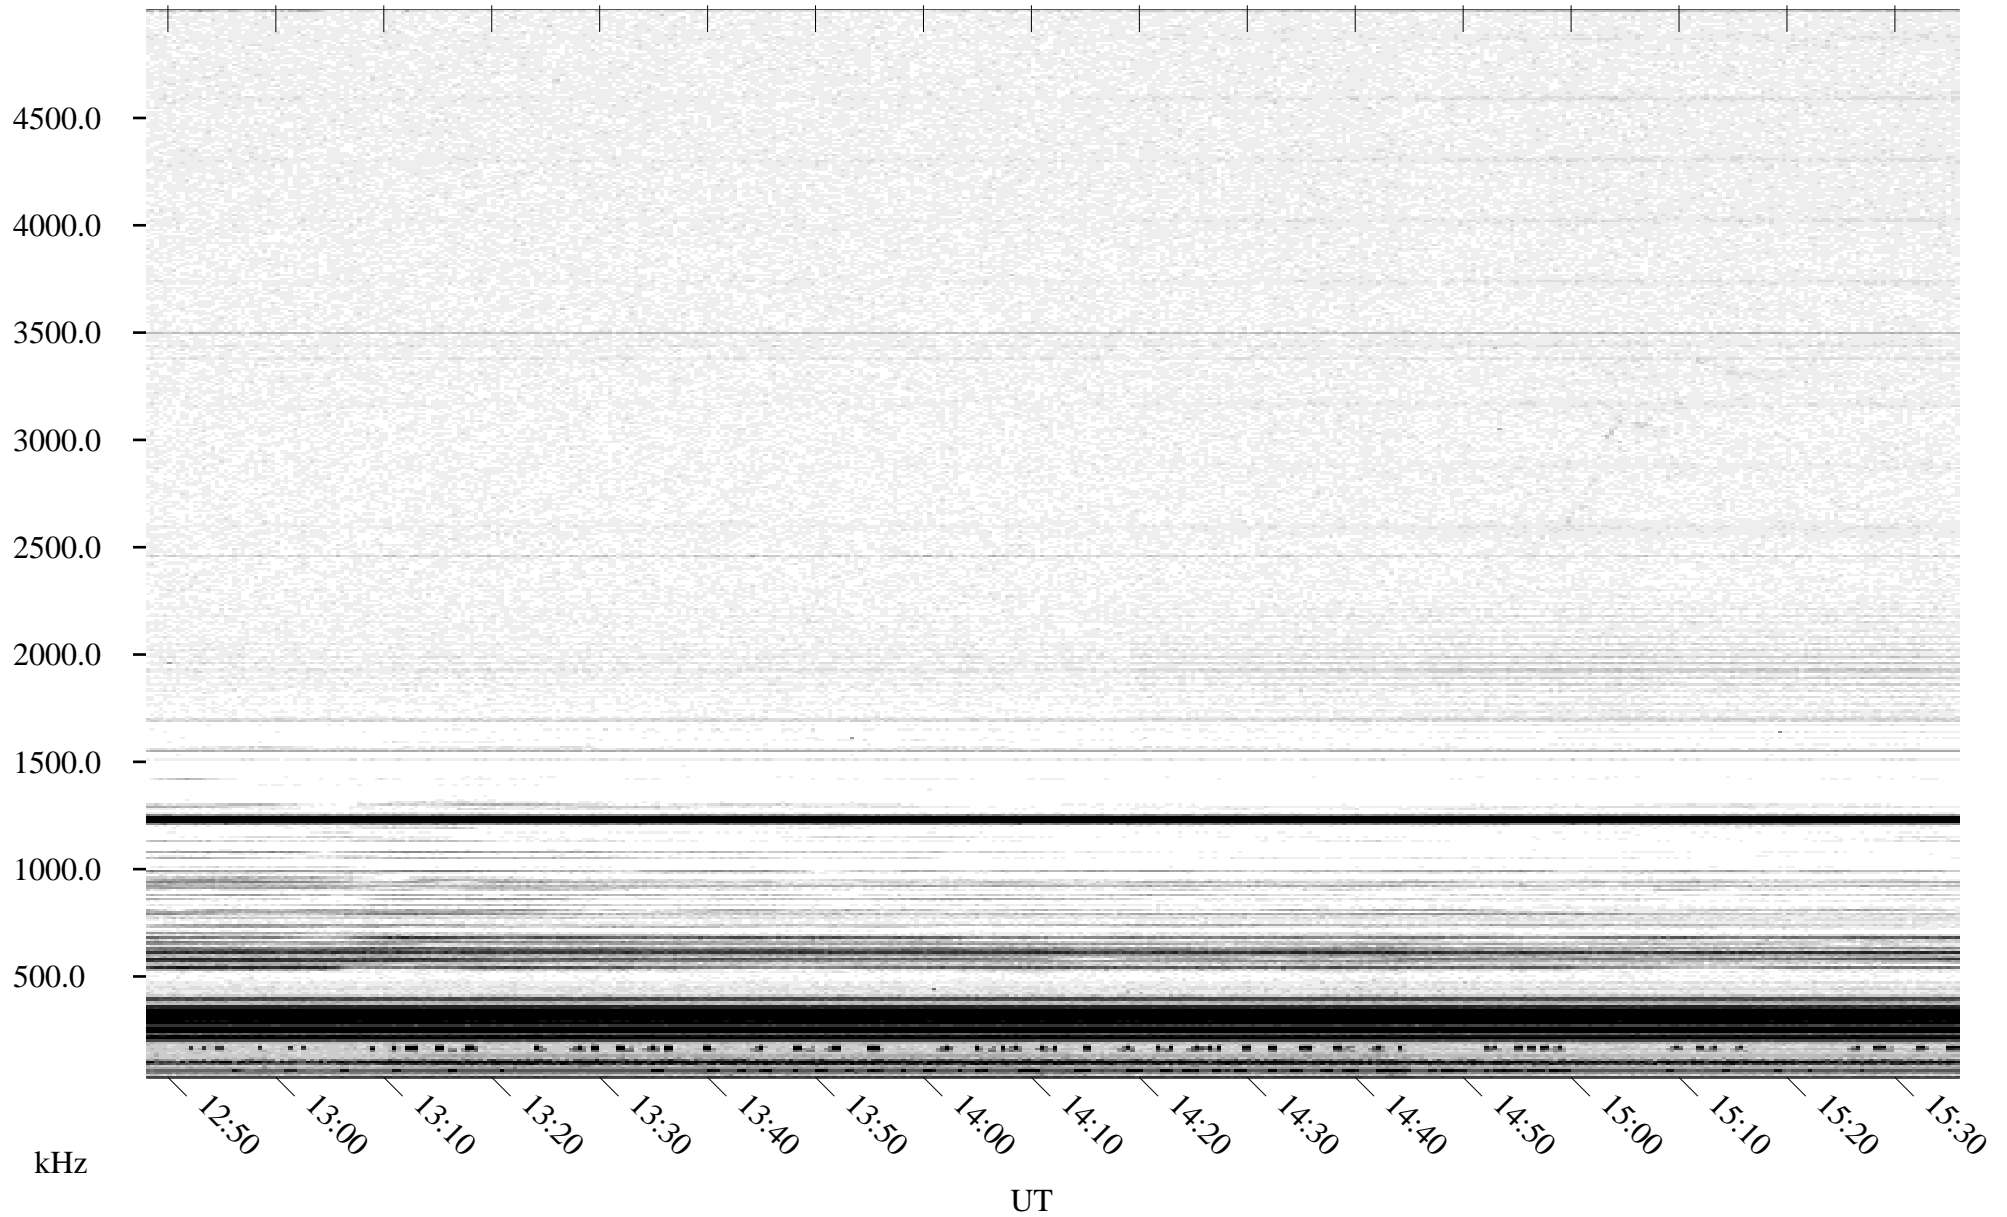

04/27/1995 Churchill, MT

Linear Scale Black = 161 White = 15

ch95117l.r00m max_12

Page 1

04/27/1995 Churchill, MT

Linear Scale Black = 161 White = 15

ch95117l.r00m max_12

Page 2

04/28/1995 Churchill, MT

Linear Scale Black = 161 White = 15

ch95117l.r00m max_12

Page 3

04/28/1995 Churchill, MT

Linear Scale Black = 161 White = 15

ch95117l.r00m max_12

Page 4

04/28/1995 Churchill, MT

Linear Scale Black = 161 White = 15

ch95117l.r00m max_12

04/28/1995 Churchill, MT

Linear Scale Black = 161 White = 15

ch95117l.r00m max_12

Page 6

04/28/1995 Churchill, MT

Linear Scale Black = 161 White = 15

ch95117l.r00m max_12

Page 7

04/28/1995 Churchill, MT

Linear Scale Black = 161 White = 15

ch95117l.r00m max_12