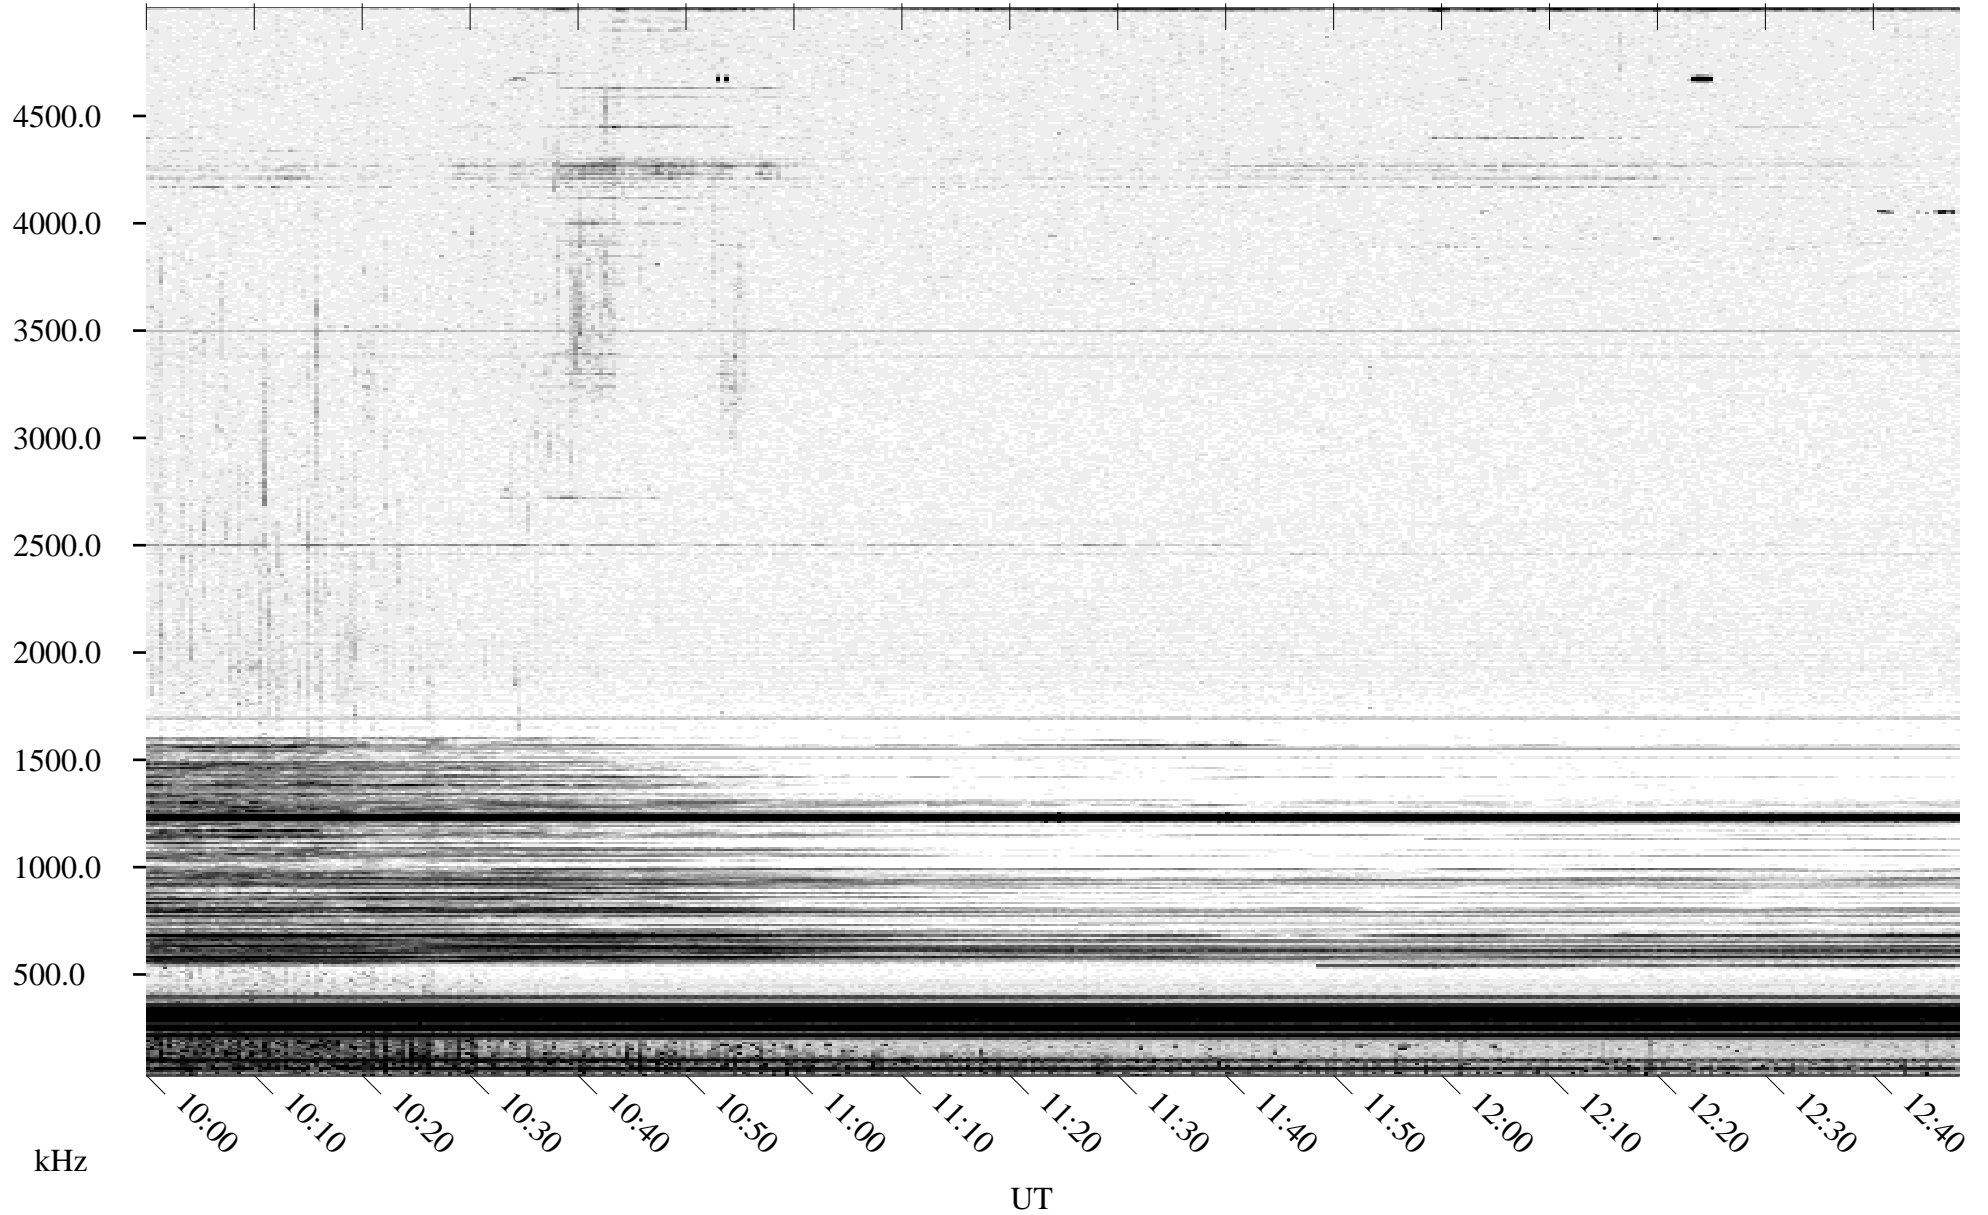

# 04/29/1995 Churchill, MT

Linear Scale    Black = 161    White = 15

ch95118l.r00m max\_12

Page 4

# 04/29/1995 Churchill, MT

Linear Scale    Black = 161    White = 15

ch95118l.r00m max\_12

# 04/29/1995 Churchill, MT

Linear Scale    Black = 161    White = 15

ch95118l.r00m max\_12

Page 6