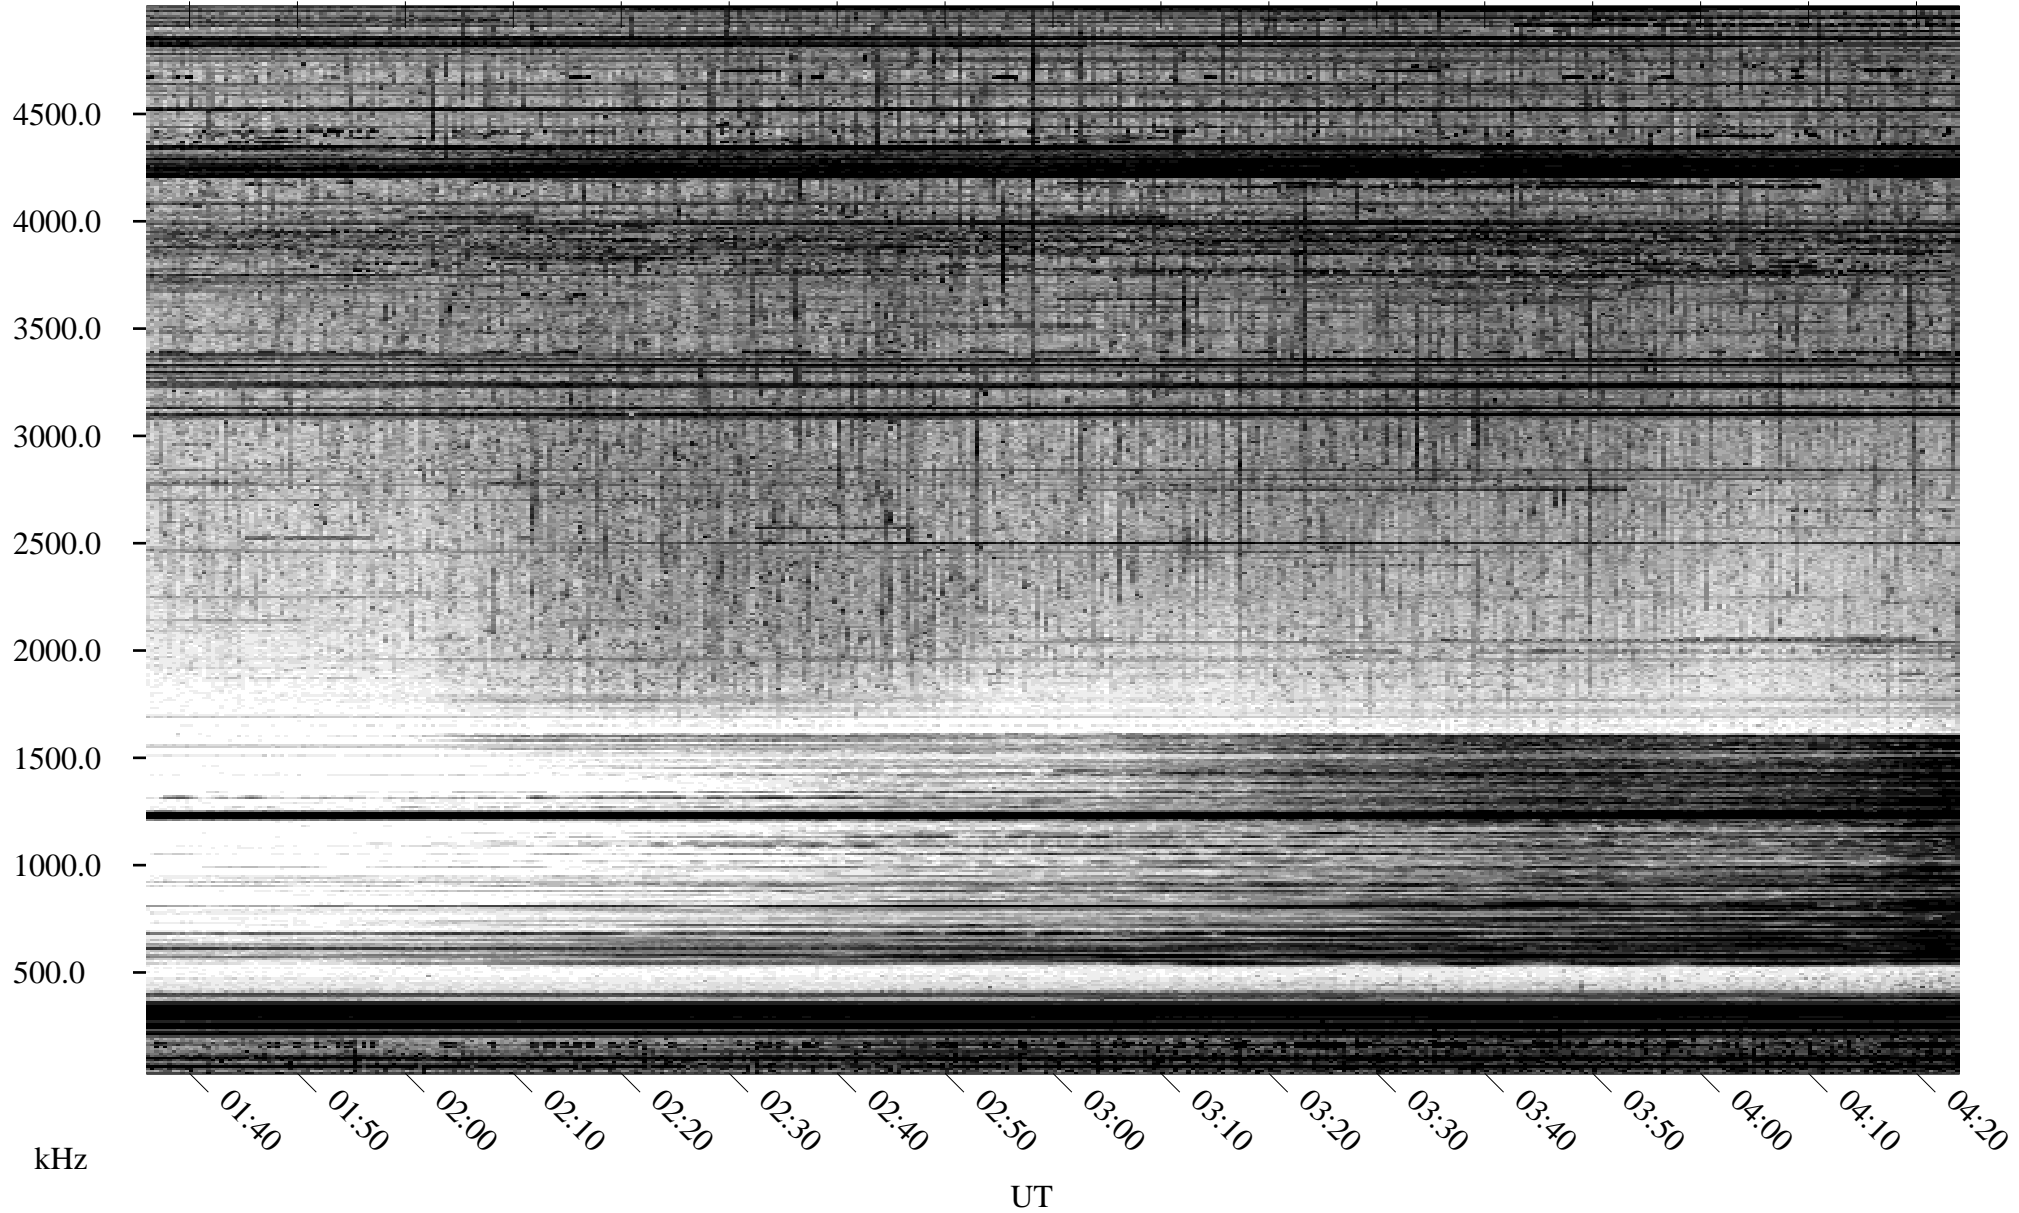

04/30/1995 Churchill, MT

Linear Scale Black = 161 White = 15

ch95120l.r00m max_12

Page 1

04/30/1995 Churchill, MT

Linear Scale Black = 161 White = 15

ch95120l.r00m max_12

05/01/1995 Churchill, MT

Linear Scale Black = 161 White = 15

ch95120l.r00m max_12

Page 3

05/01/1995 Churchill, MT

Linear Scale Black = 161 White = 15

ch95120l.r00m max_12

Page 4

05/01/1995 Churchill, MT

Linear Scale Black = 161 White = 15

ch95120l.r00m max_12

Page 5

05/01/1995 Churchill, MT

Linear Scale Black = 161 White = 15

ch95120l.r00m max_12

Page 6

05/01/1995 Churchill, MT

Linear Scale Black = 161 White = 15

ch95120l.r00m max_12

Page 7

05/01/1995 Churchill, MT

Linear Scale Black = 161 White = 15

ch95120l.r00m max_12