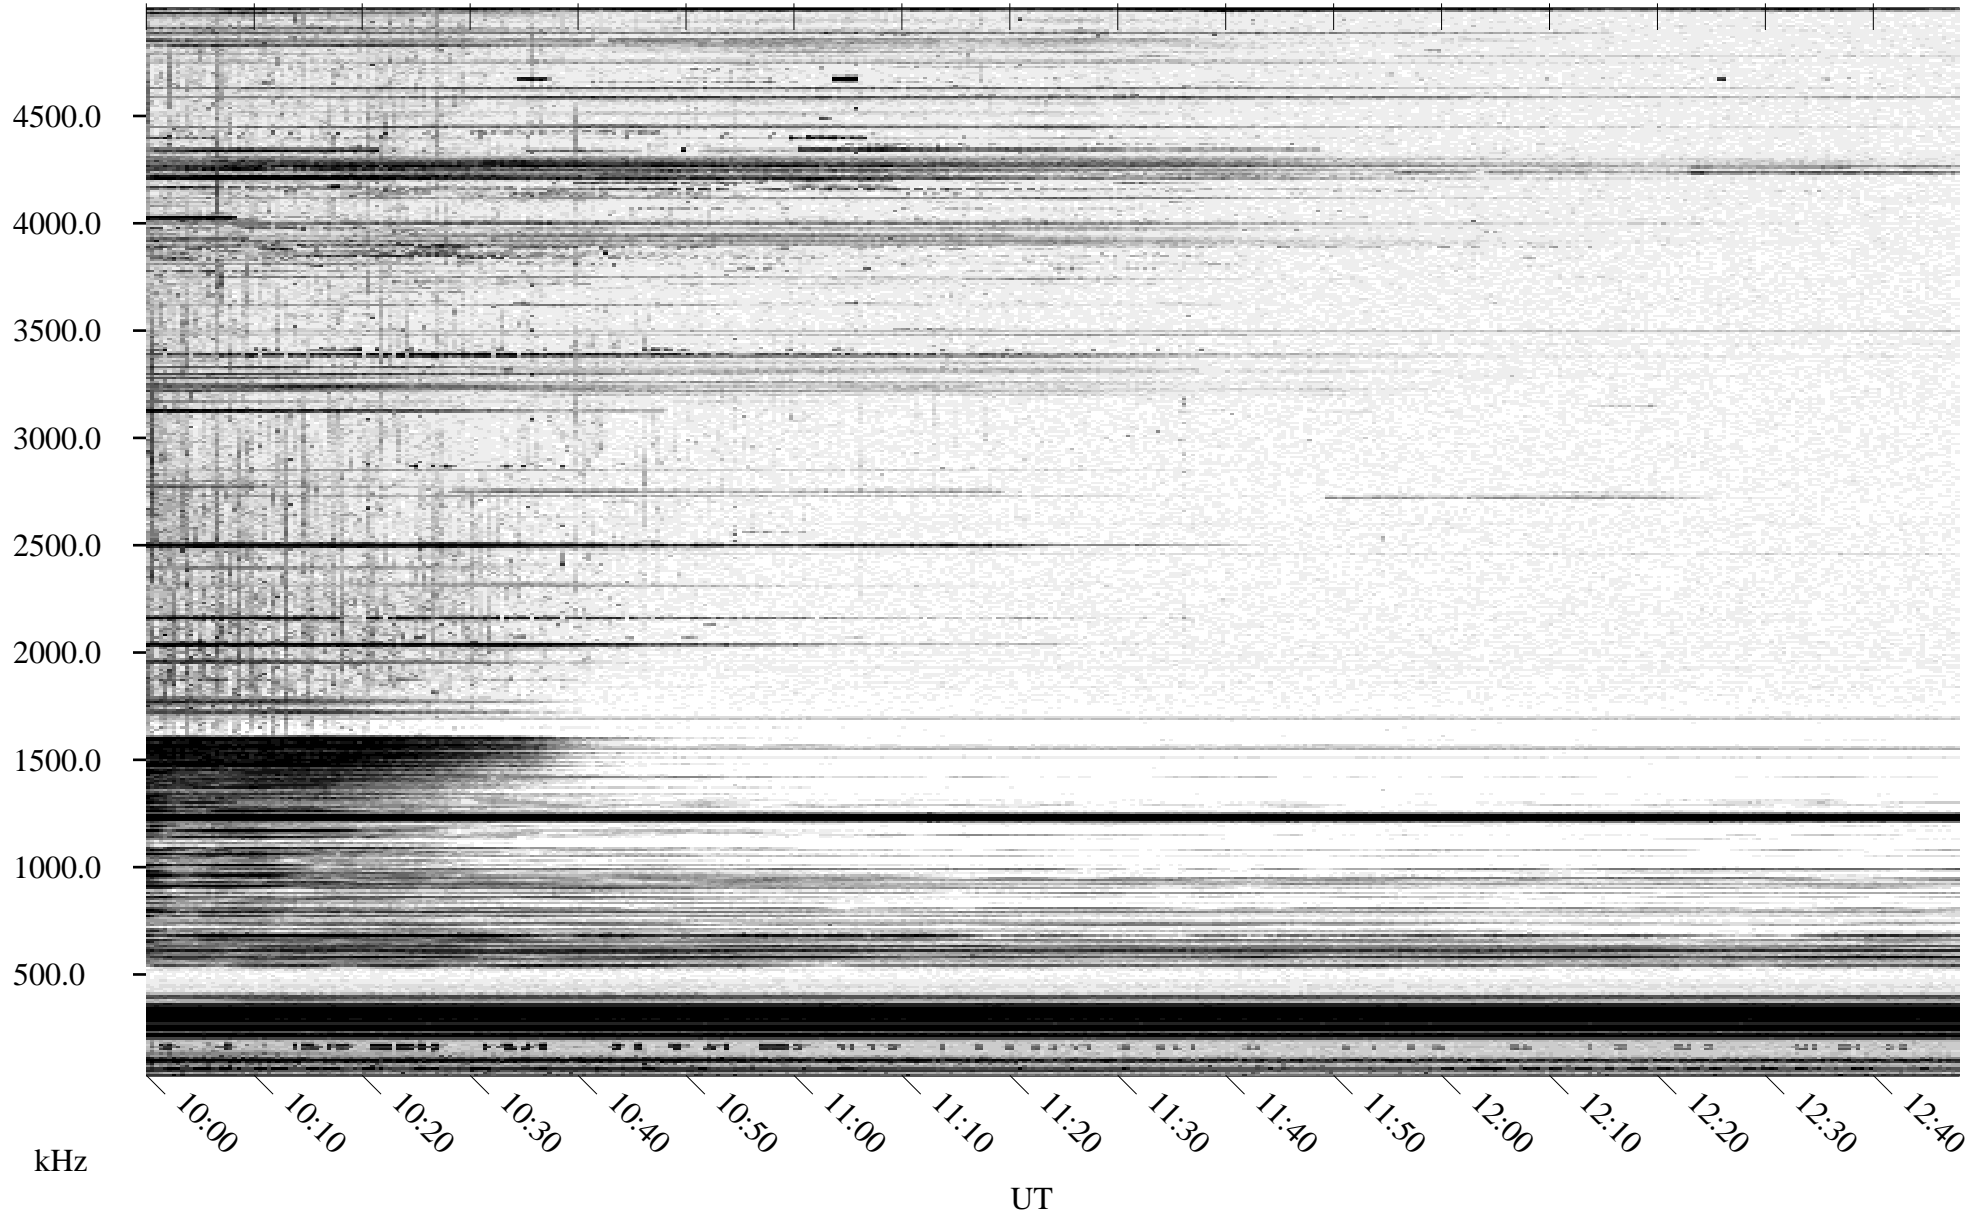

04/30/1995 Churchill, MT

Linear Scale Black = 161 White = 15

ch95120l.r00m max_12

Page 1

04/30/1995 Churchill, MT

Linear Scale Black = 161 White = 15

ch95120l.r00m max_12

05/01/1995 Churchill, MT

Linear Scale Black = 161 White = 15

ch95120l.r00m max_12

Page 3

05/01/1995 Churchill, MT

Linear Scale Black = 161 White = 15

ch95120l.r00m max_12

Page 4

05/01/1995 Churchill, MT

Linear Scale Black = 161 White = 15

ch95120l.r00m max_12

Page 5

05/01/1995 Churchill, MT

Linear Scale Black = 161 White = 15

ch95120l.r00m max_12

Page 6

05/01/1995 Churchill, MT

Linear Scale Black = 161 White = 15

ch95120l.r00m max_12

Page 7

05/01/1995 Churchill, MT

Linear Scale Black = 161 White = 15

ch95120l.r00m max_12