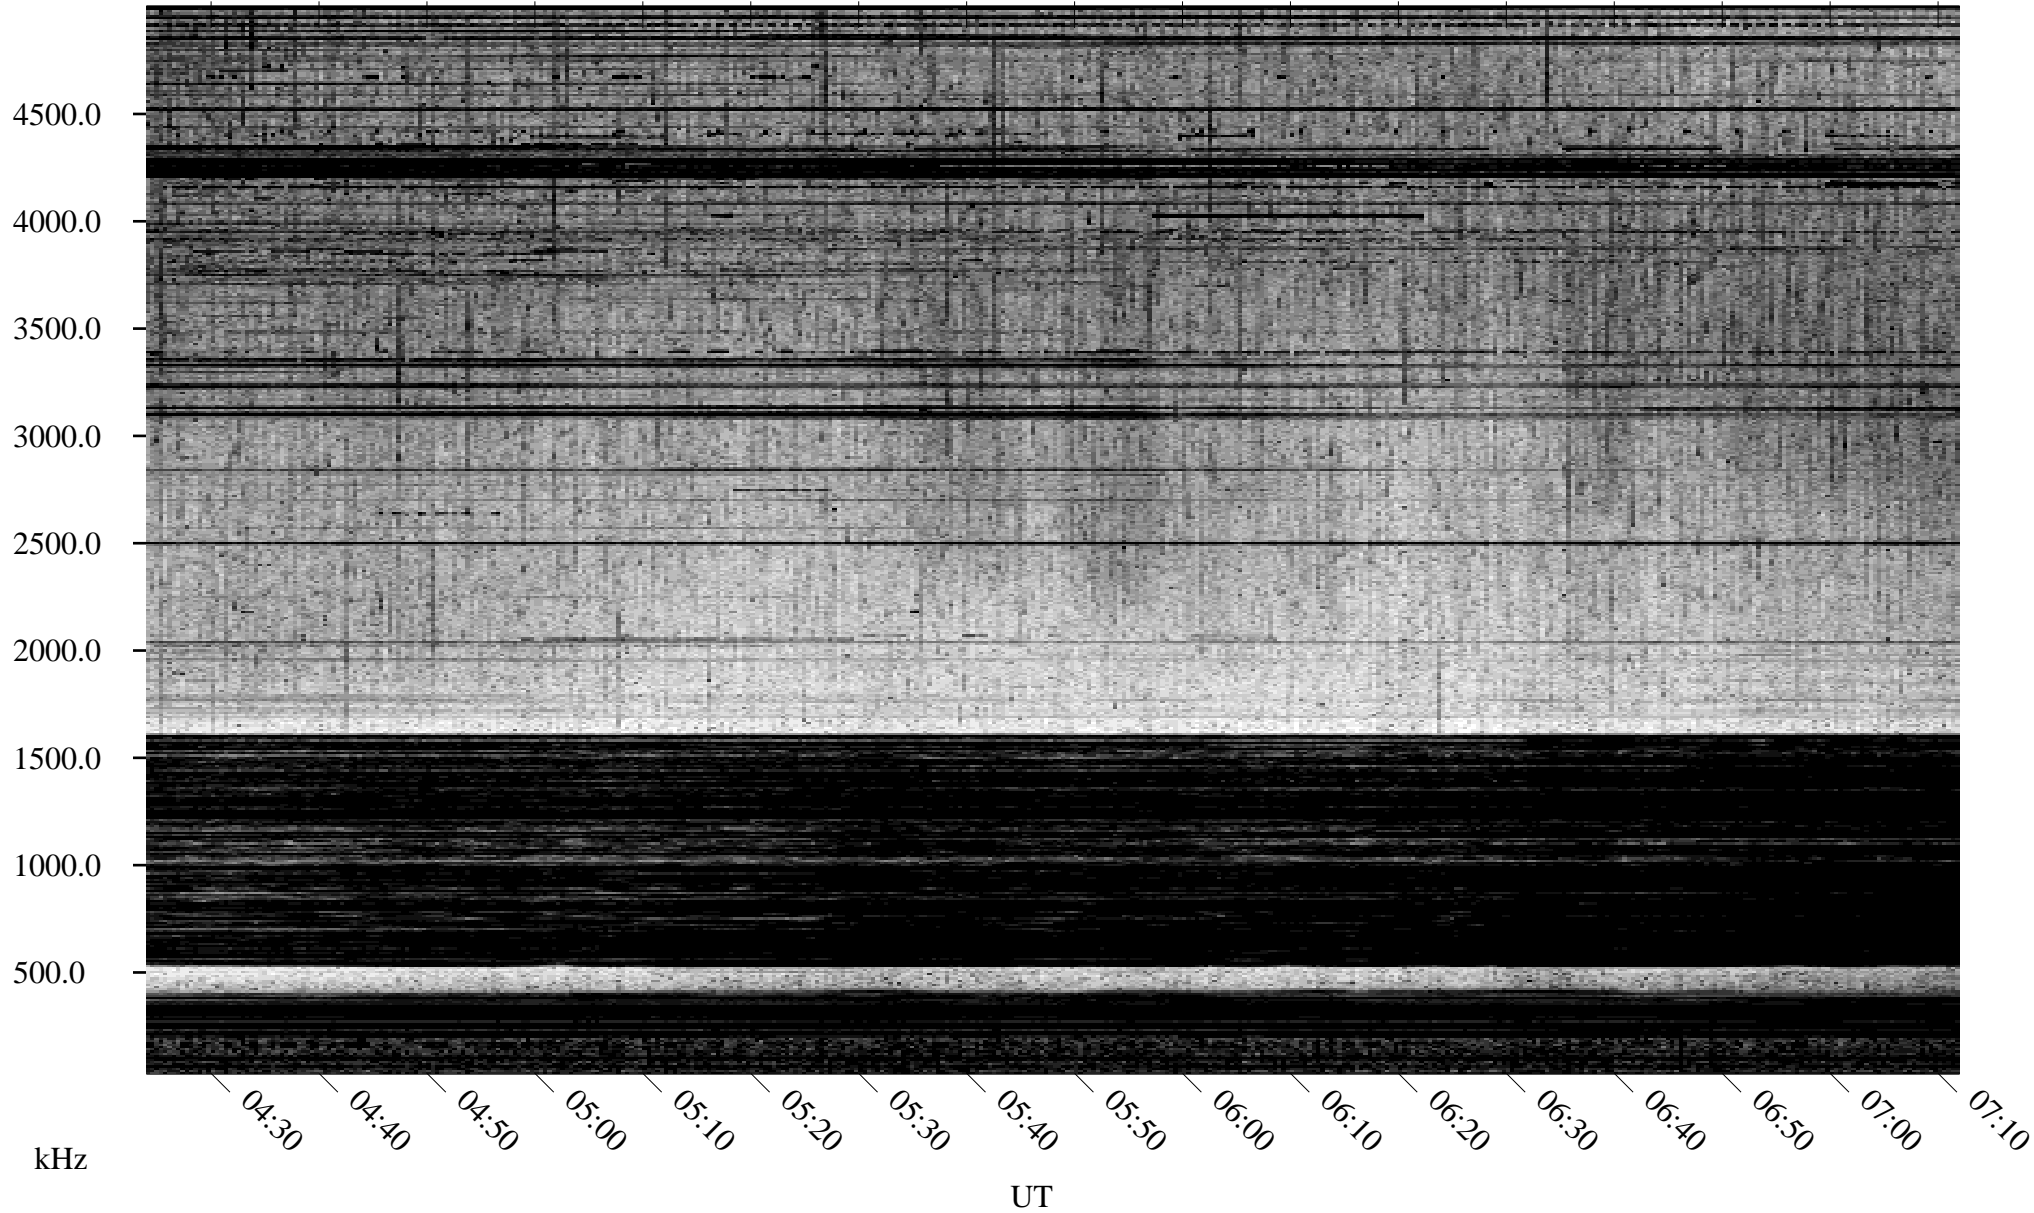

04/30/1995 Churchill, MT

Linear Scale Black = 161 White = 15

ch95120l.r00m max_12

Page 1

04/30/1995 Churchill, MT

Linear Scale Black = 161 White = 15

ch95120l.r00m max_12

05/01/1995 Churchill, MT

Linear Scale Black = 161 White = 15

ch95120l.r00m max_12

Page 3

05/01/1995 Churchill, MT

Linear Scale Black = 161 White = 15

ch95120l.r00m max_12

Page 4

05/01/1995 Churchill, MT

Linear Scale Black = 161 White = 15

ch95120l.r00m max_12

Page 5

05/01/1995 Churchill, MT

Linear Scale Black = 161 White = 15

ch95120l.r00m max_12

Page 6

05/01/1995 Churchill, MT

Linear Scale Black = 161 White = 15

ch95120l.r00m max_12

Page 7

05/01/1995 Churchill, MT

Linear Scale Black = 161 White = 15

ch95120l.r00m max_12