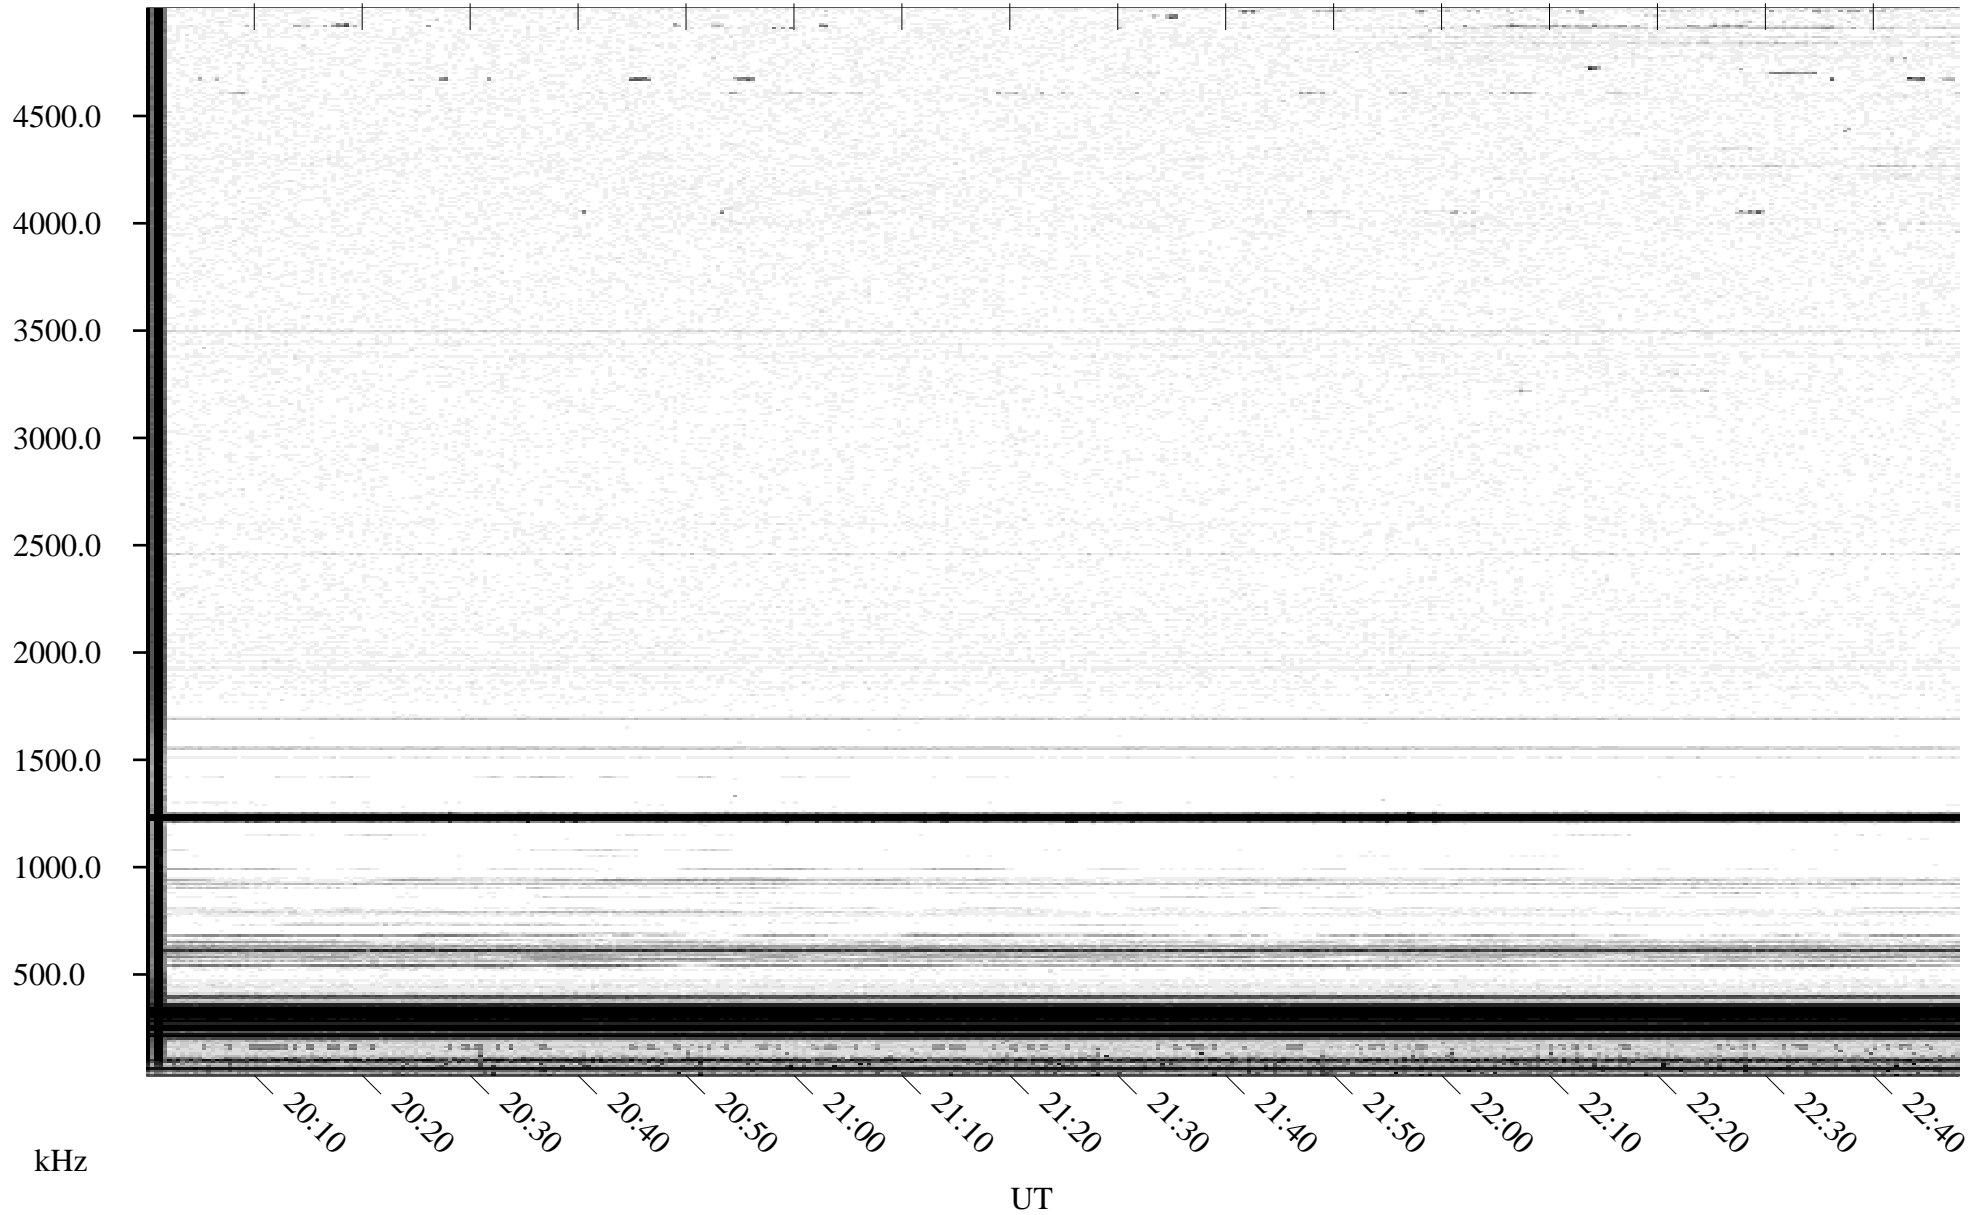

04/30/1995 Churchill, MT

Linear Scale Black = 161 White = 15

ch95120l.r00m max_12

Page 1

04/30/1995 Churchill, MT

Linear Scale Black = 161 White = 15

ch95120l.r00m max_12

05/01/1995 Churchill, MT

Linear Scale Black = 161 White = 15

ch95120l.r00m max_12

Page 3

05/01/1995 Churchill, MT

Linear Scale Black = 161 White = 15

ch95120l.r00m max_12

Page 4

05/01/1995 Churchill, MT

Linear Scale Black = 161 White = 15

ch95120l.r00m max_12

Page 5

05/01/1995 Churchill, MT

Linear Scale Black = 161 White = 15

ch95120l.r00m max_12

Page 6

05/01/1995 Churchill, MT

Linear Scale Black = 161 White = 15

ch95120l.r00m max_12

Page 7

05/01/1995 Churchill, MT

Linear Scale Black = 161 White = 15

ch95120l.r00m max_12