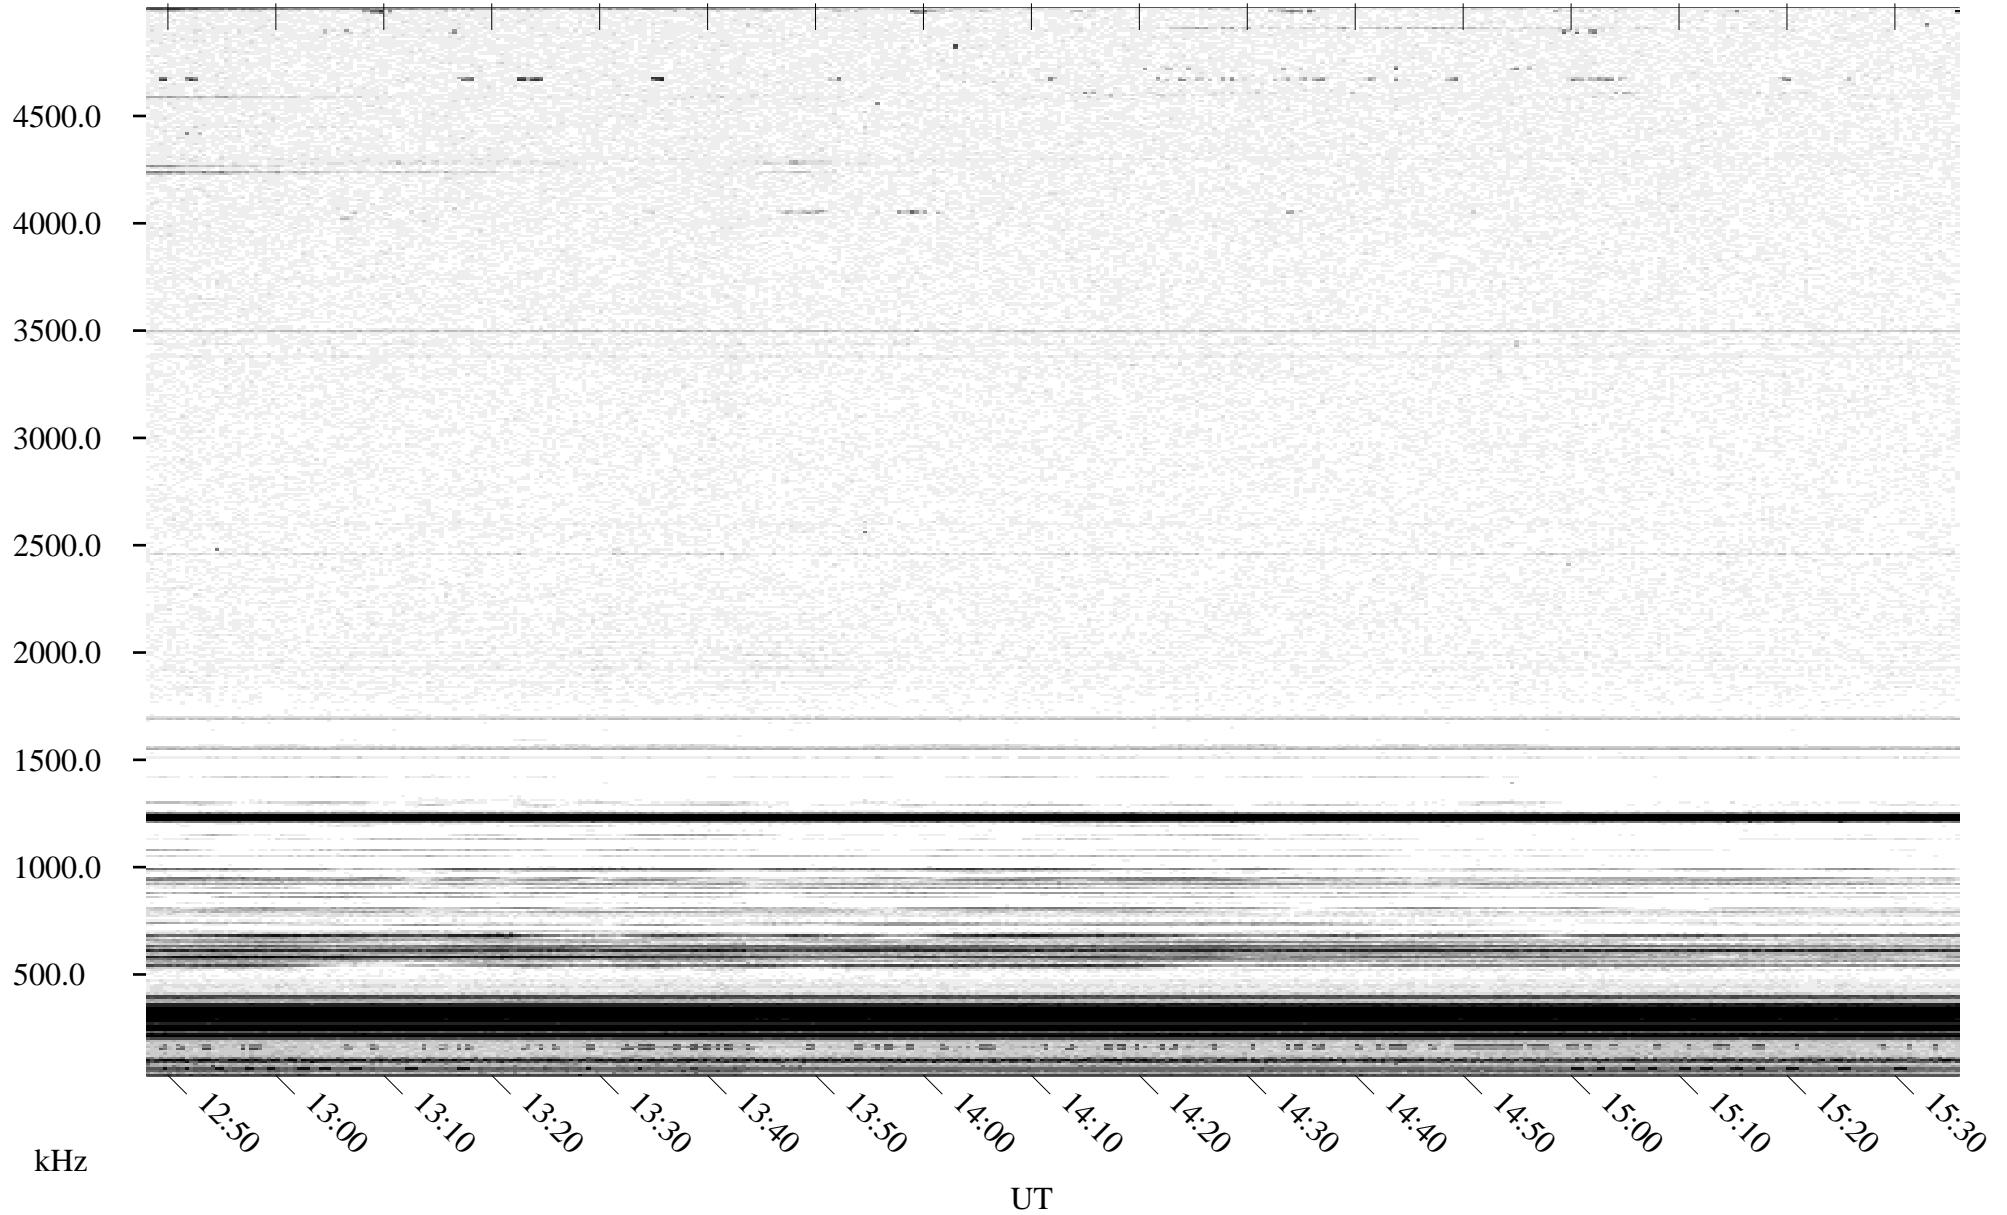

04/30/1995 Churchill, MT

Linear Scale Black = 161 White = 15

ch95120l.r00m max_12

Page 1

04/30/1995 Churchill, MT

Linear Scale Black = 161 White = 15

ch95120l.r00m max_12

05/01/1995 Churchill, MT

Linear Scale Black = 161 White = 15

ch95120l.r00m max_12

Page 3

05/01/1995 Churchill, MT

Linear Scale Black = 161 White = 15

ch95120l.r00m max_12

Page 4

05/01/1995 Churchill, MT

Linear Scale Black = 161 White = 15

ch95120l.r00m max_12

Page 5

05/01/1995 Churchill, MT

Linear Scale Black = 161 White = 15

ch95120l.r00m max_12

Page 6

05/01/1995 Churchill, MT

Linear Scale Black = 161 White = 15

ch95120l.r00m max_12

Page 7

05/01/1995 Churchill, MT

Linear Scale Black = 161 White = 15

ch95120l.r00m max_12