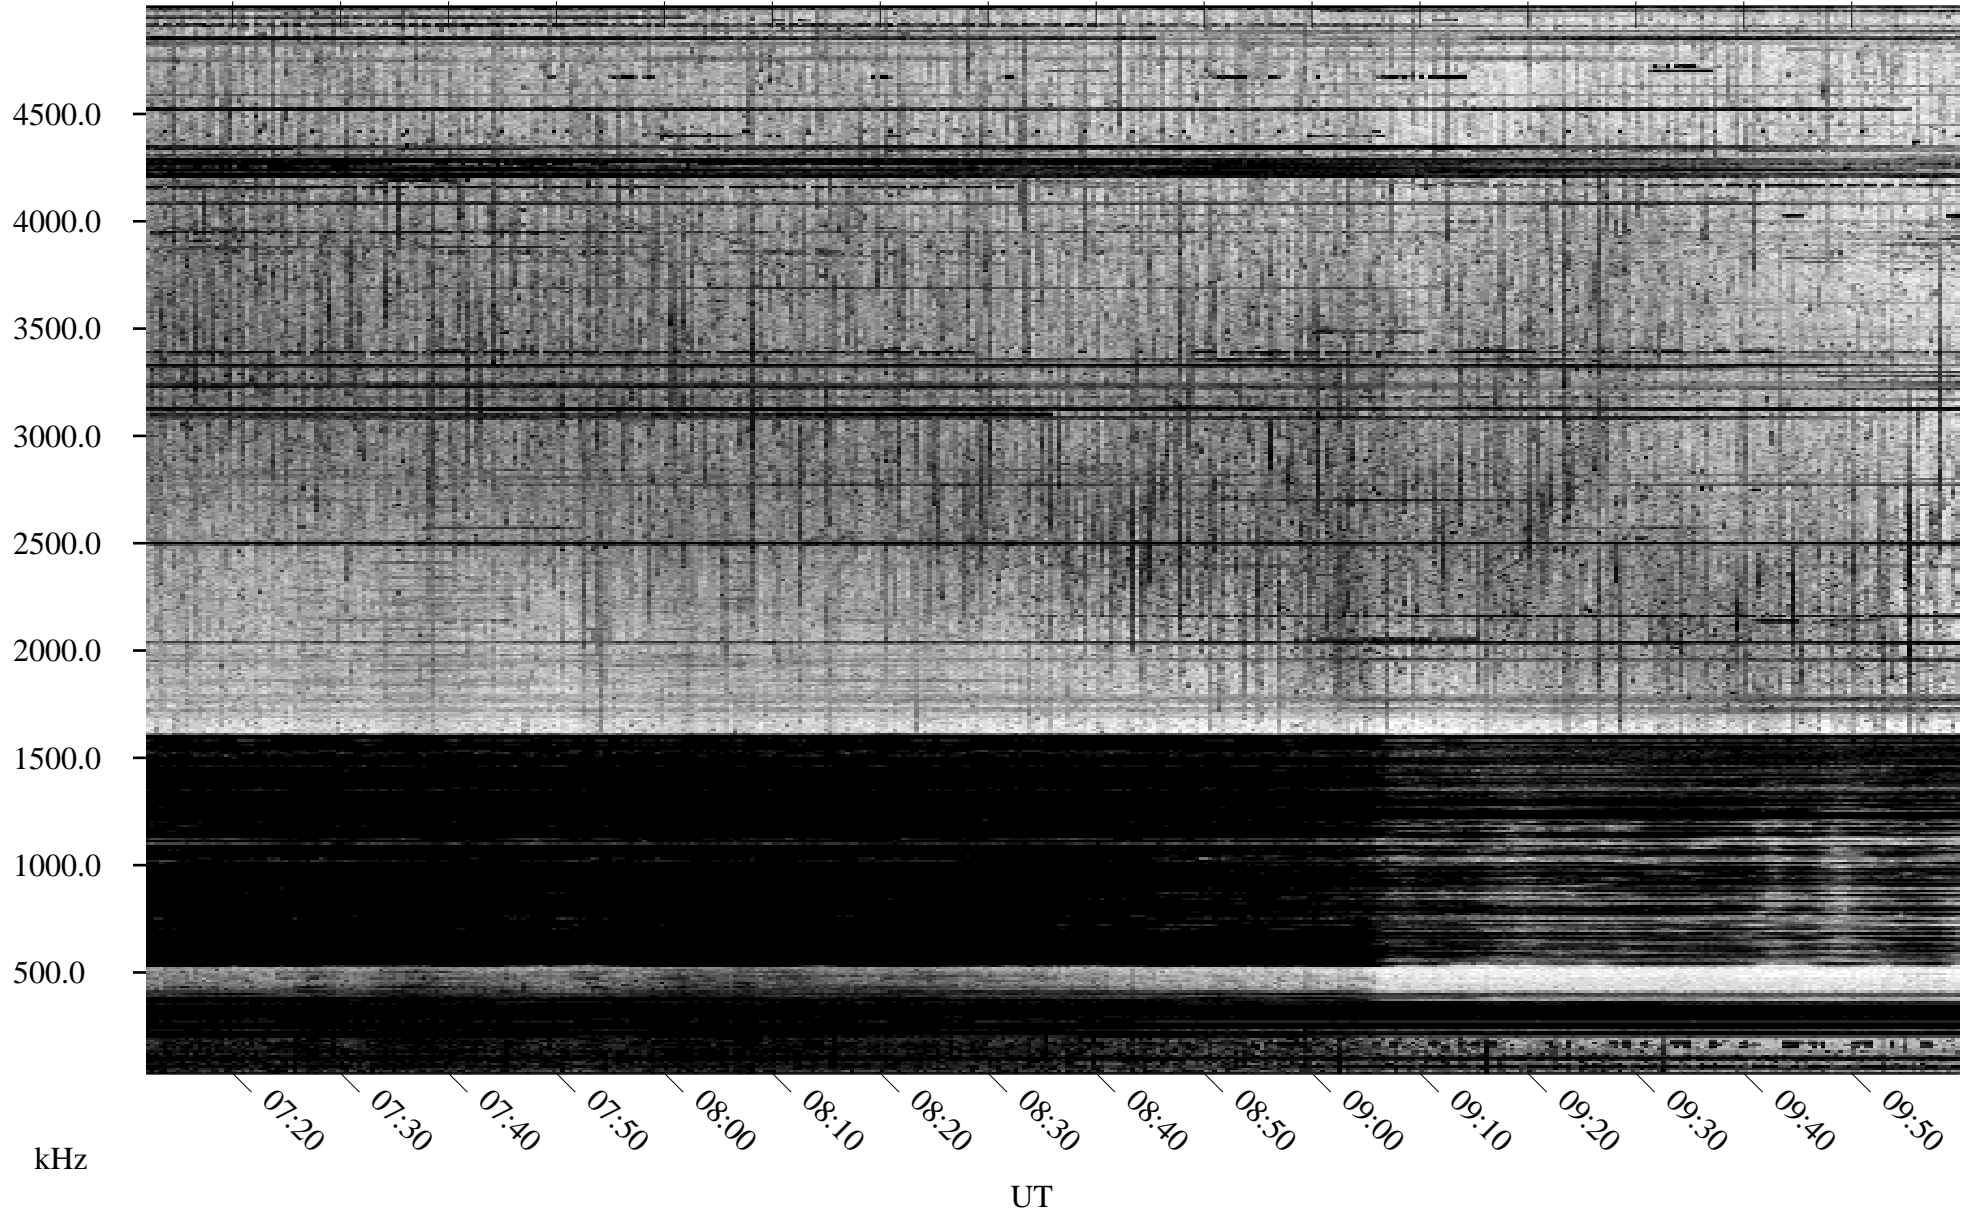

04/30/1995 Churchill, MT

Linear Scale Black = 161 White = 15

ch95120l.r00m max_12

Page 1

04/30/1995 Churchill, MT

Linear Scale Black = 161 White = 15

ch95120l.r00m max_12

05/01/1995 Churchill, MT

Linear Scale Black = 161 White = 15

ch95120l.r00m max_12

Page 3

05/01/1995 Churchill, MT

Linear Scale Black = 161 White = 15

ch95120l.r00m max_12

Page 4

05/01/1995 Churchill, MT

Linear Scale Black = 161 White = 15

ch95120l.r00m max_12

Page 5

05/01/1995 Churchill, MT

Linear Scale Black = 161 White = 15

ch95120l.r00m max_12

Page 6

05/01/1995 Churchill, MT

Linear Scale Black = 161 White = 15

ch95120l.r00m max_12

Page 7

05/01/1995 Churchill, MT

Linear Scale Black = 161 White = 15

ch95120l.r00m max_12