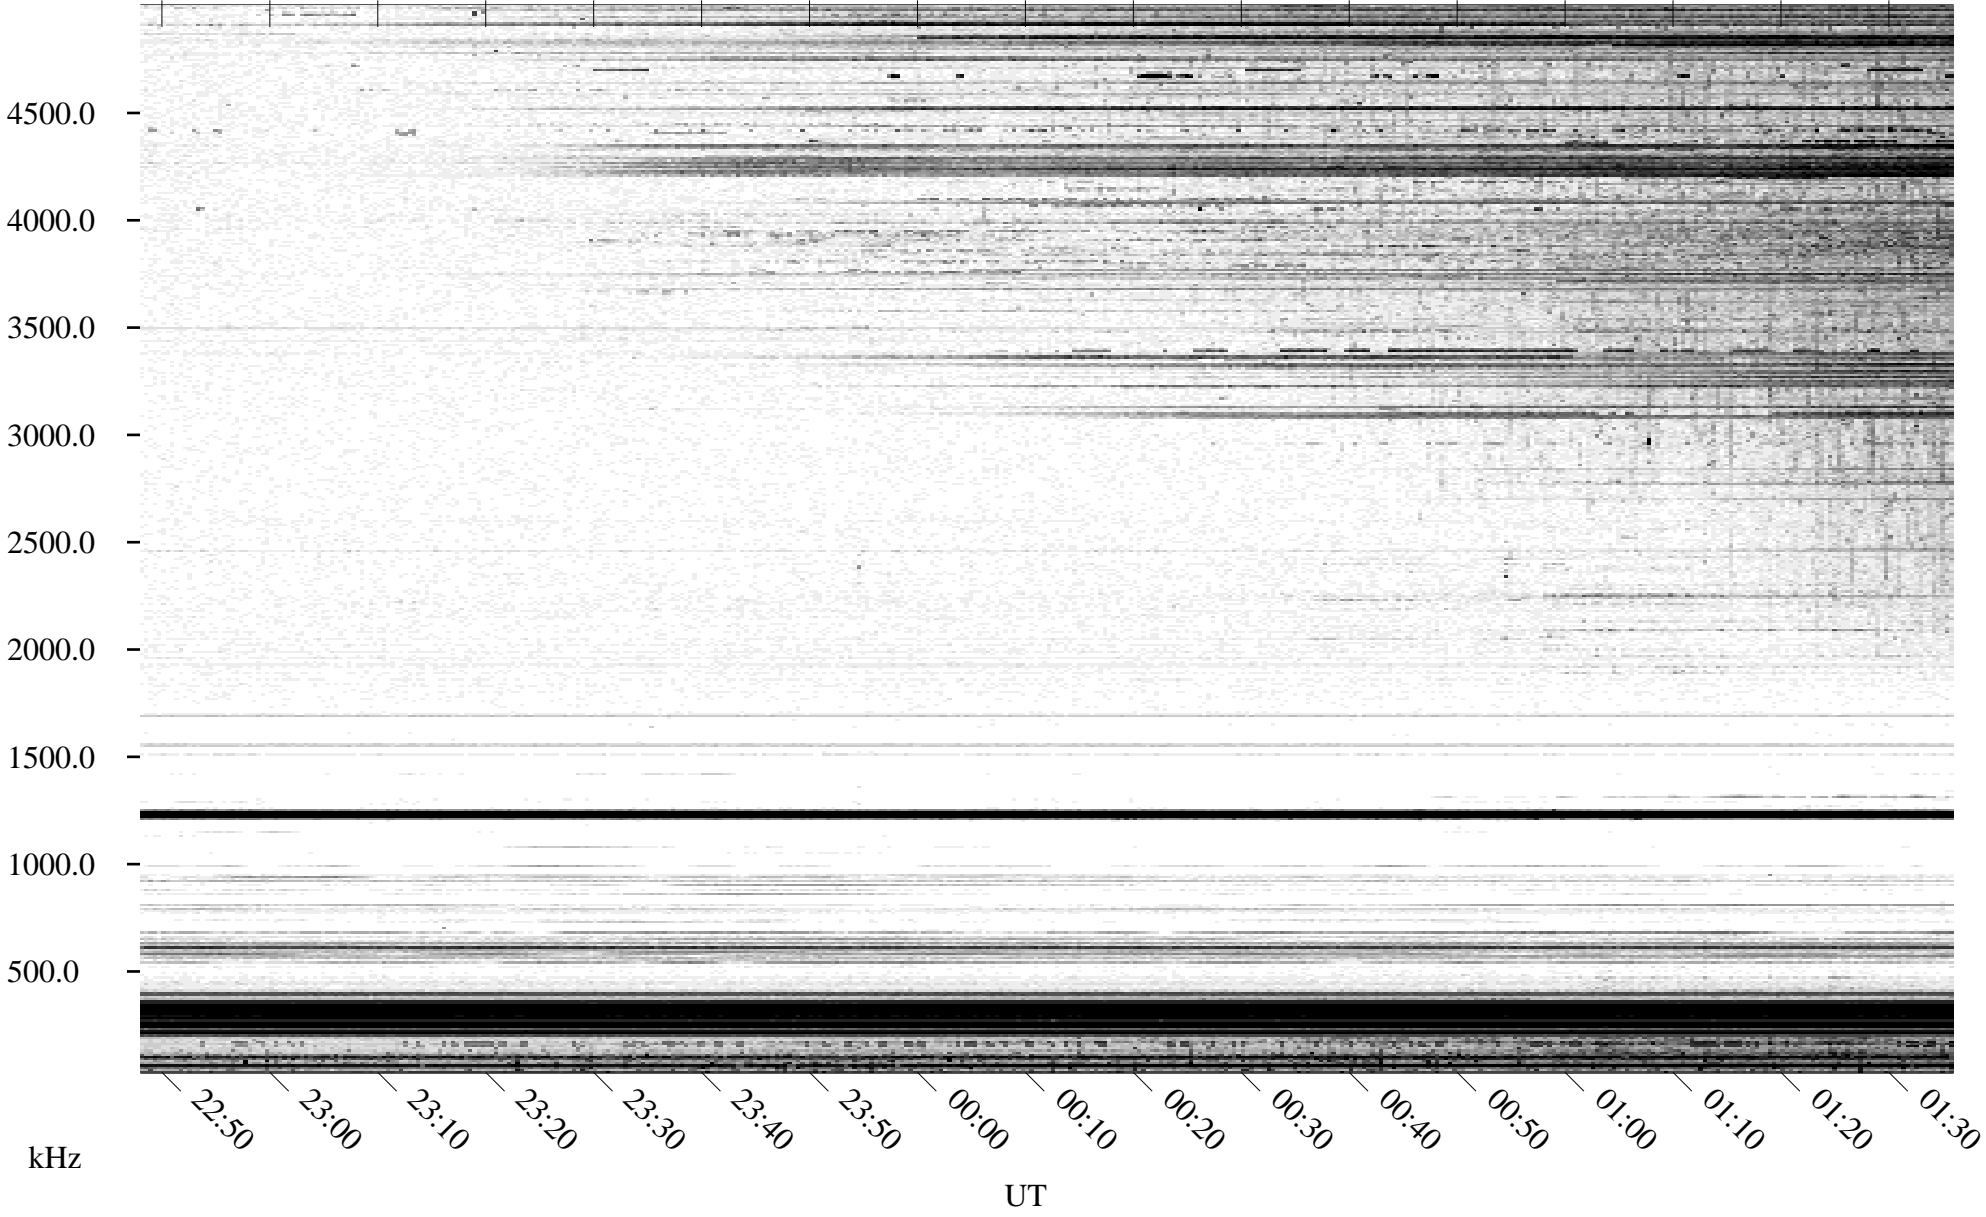

04/30/1995 Churchill, MT

Linear Scale Black = 161 White = 15

ch95120l.r00m max_12

Page 1

04/30/1995 Churchill, MT

Linear Scale Black = 161 White = 15

ch95120l.r00m max_12

05/01/1995 Churchill, MT

Linear Scale Black = 161 White = 15

ch95120l.r00m max_12

Page 3

05/01/1995 Churchill, MT

Linear Scale Black = 161 White = 15

ch95120l.r00m max_12

Page 4

05/01/1995 Churchill, MT

Linear Scale Black = 161 White = 15

ch95120l.r00m max_12

Page 5

05/01/1995 Churchill, MT

Linear Scale Black = 161 White = 15

ch95120l.r00m max_12

Page 6

05/01/1995 Churchill, MT

Linear Scale Black = 161 White = 15

ch95120l.r00m max_12

Page 7

05/01/1995 Churchill, MT

Linear Scale Black = 161 White = 15

ch95120l.r00m max_12