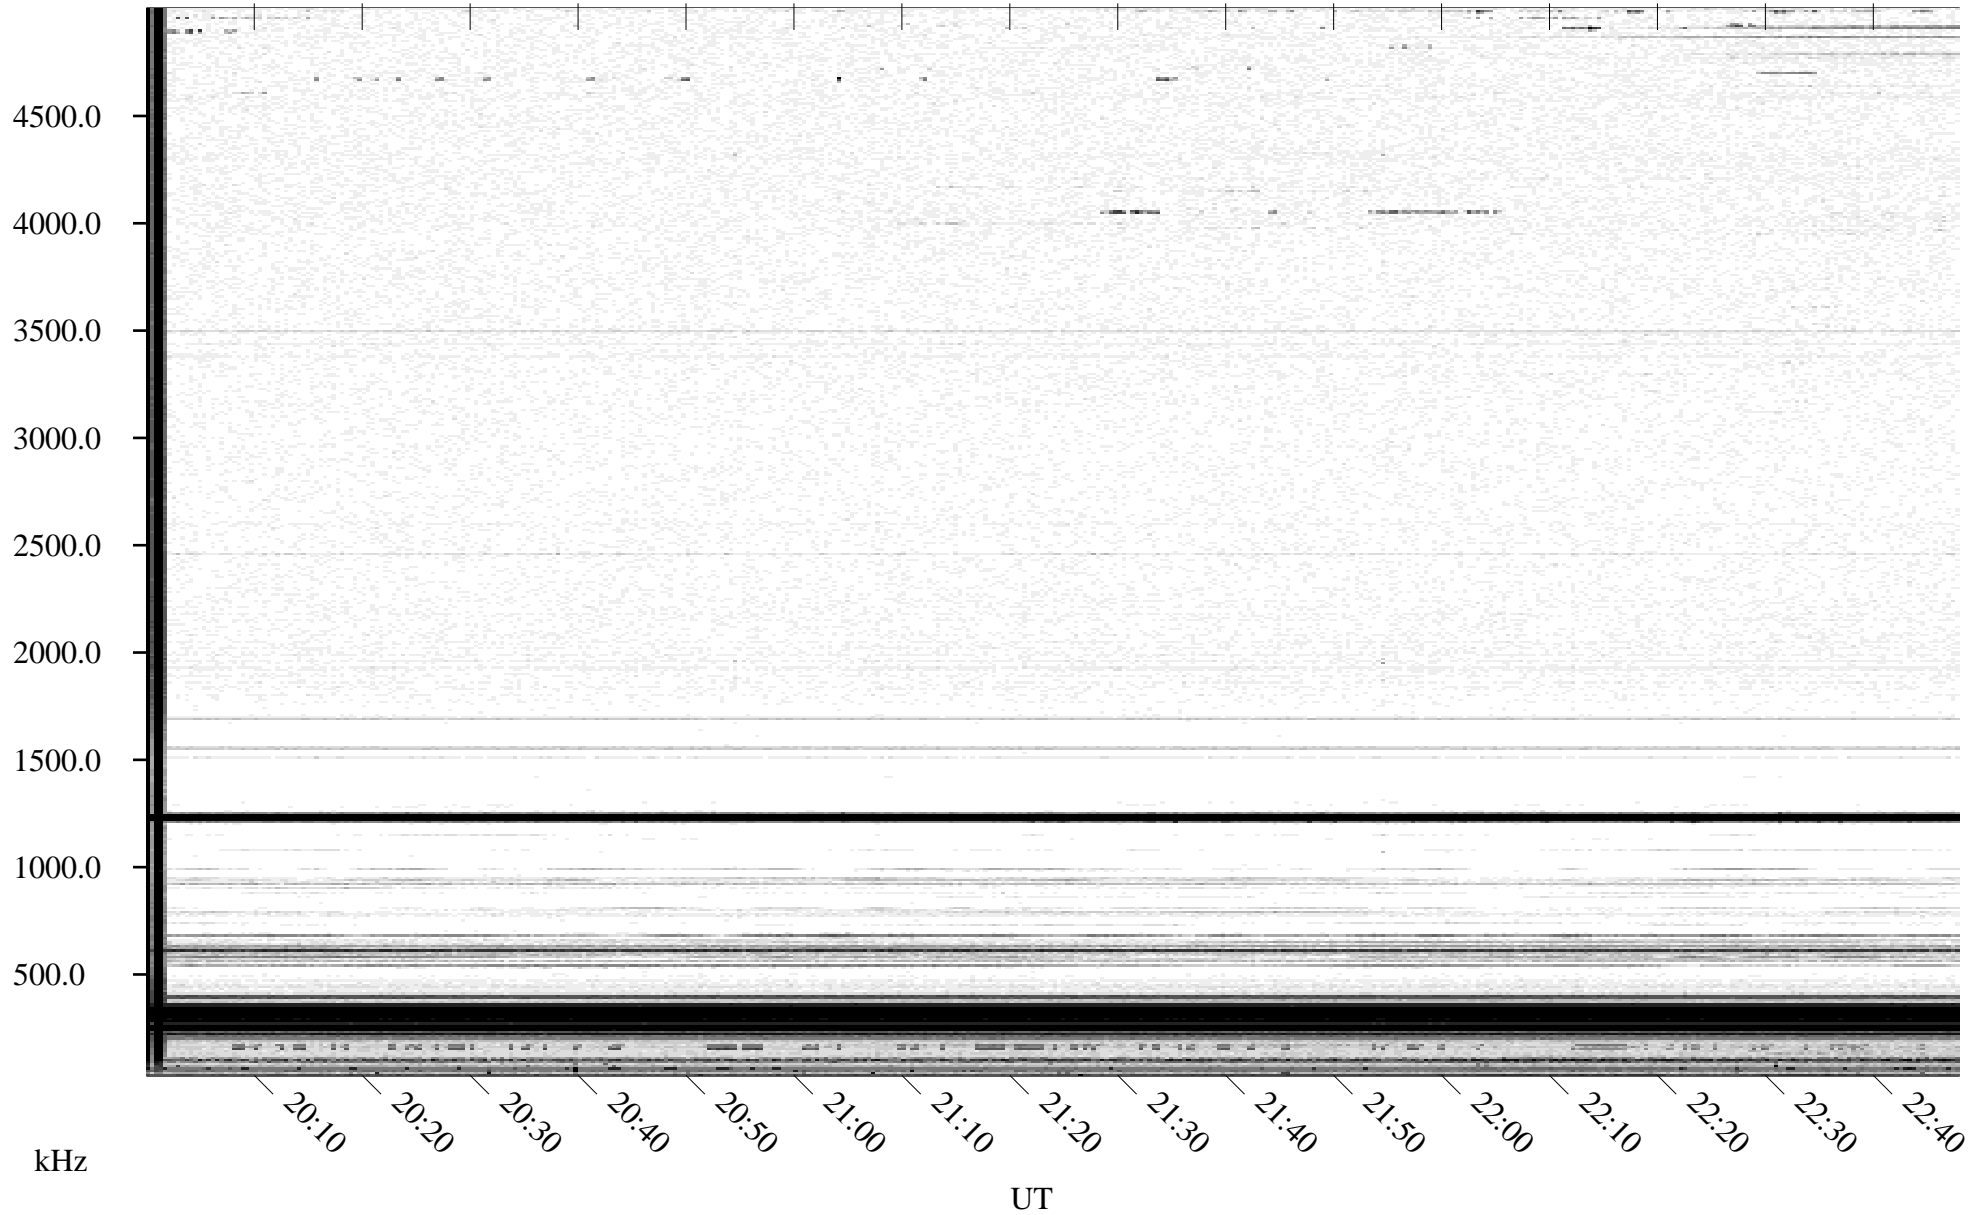

# 05/01/1995 Churchill, MT

Linear Scale    Black = 161    White = 15

ch951211.r00m max\_12

Page 1

# 05/01/1995 Churchill, MT

Linear Scale Black = 161 White = 15

ch951211.r00m max\_12

# 05/02/1995 Churchill, MT

Linear Scale    Black = 161    White = 15

ch951211.r00m max\_12

Page 3

# 05/02/1995 Churchill, MT

Linear Scale    Black = 161    White = 15

ch951211.r00m max\_12

Page 4