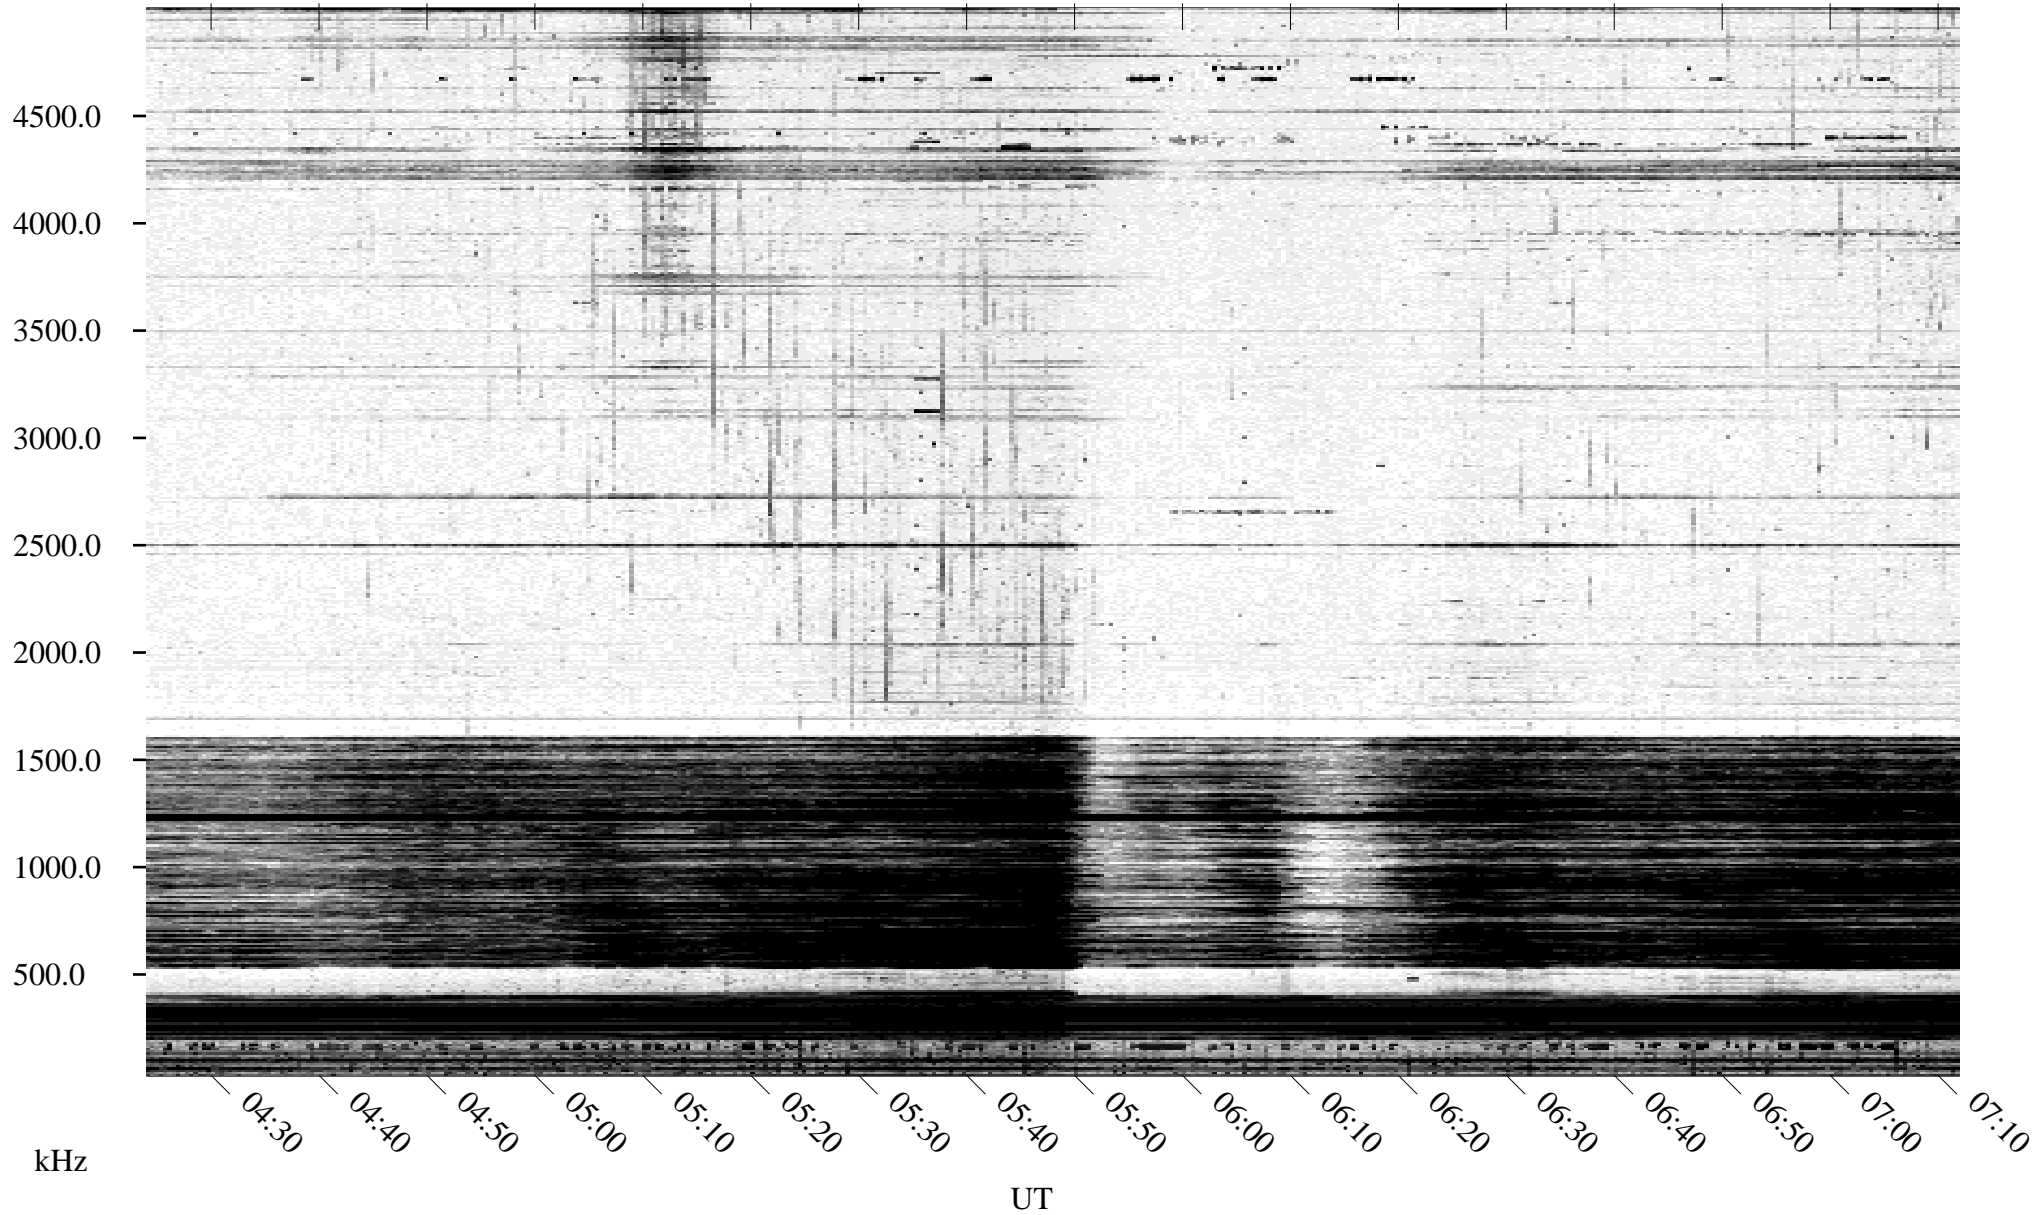

# 05/01/1995 Churchill, MT

Linear Scale    Black = 161    White = 15

ch951211.r00m max\_12

Page 1

# 05/01/1995 Churchill, MT

Linear Scale Black = 161 White = 15

ch951211.r00m max\_12

# 05/02/1995 Churchill, MT

Linear Scale    Black = 161    White = 15

ch951211.r00m max\_12

Page 3

# 05/02/1995 Churchill, MT

Linear Scale    Black = 161    White = 15

ch951211.r00m max\_12

Page 4