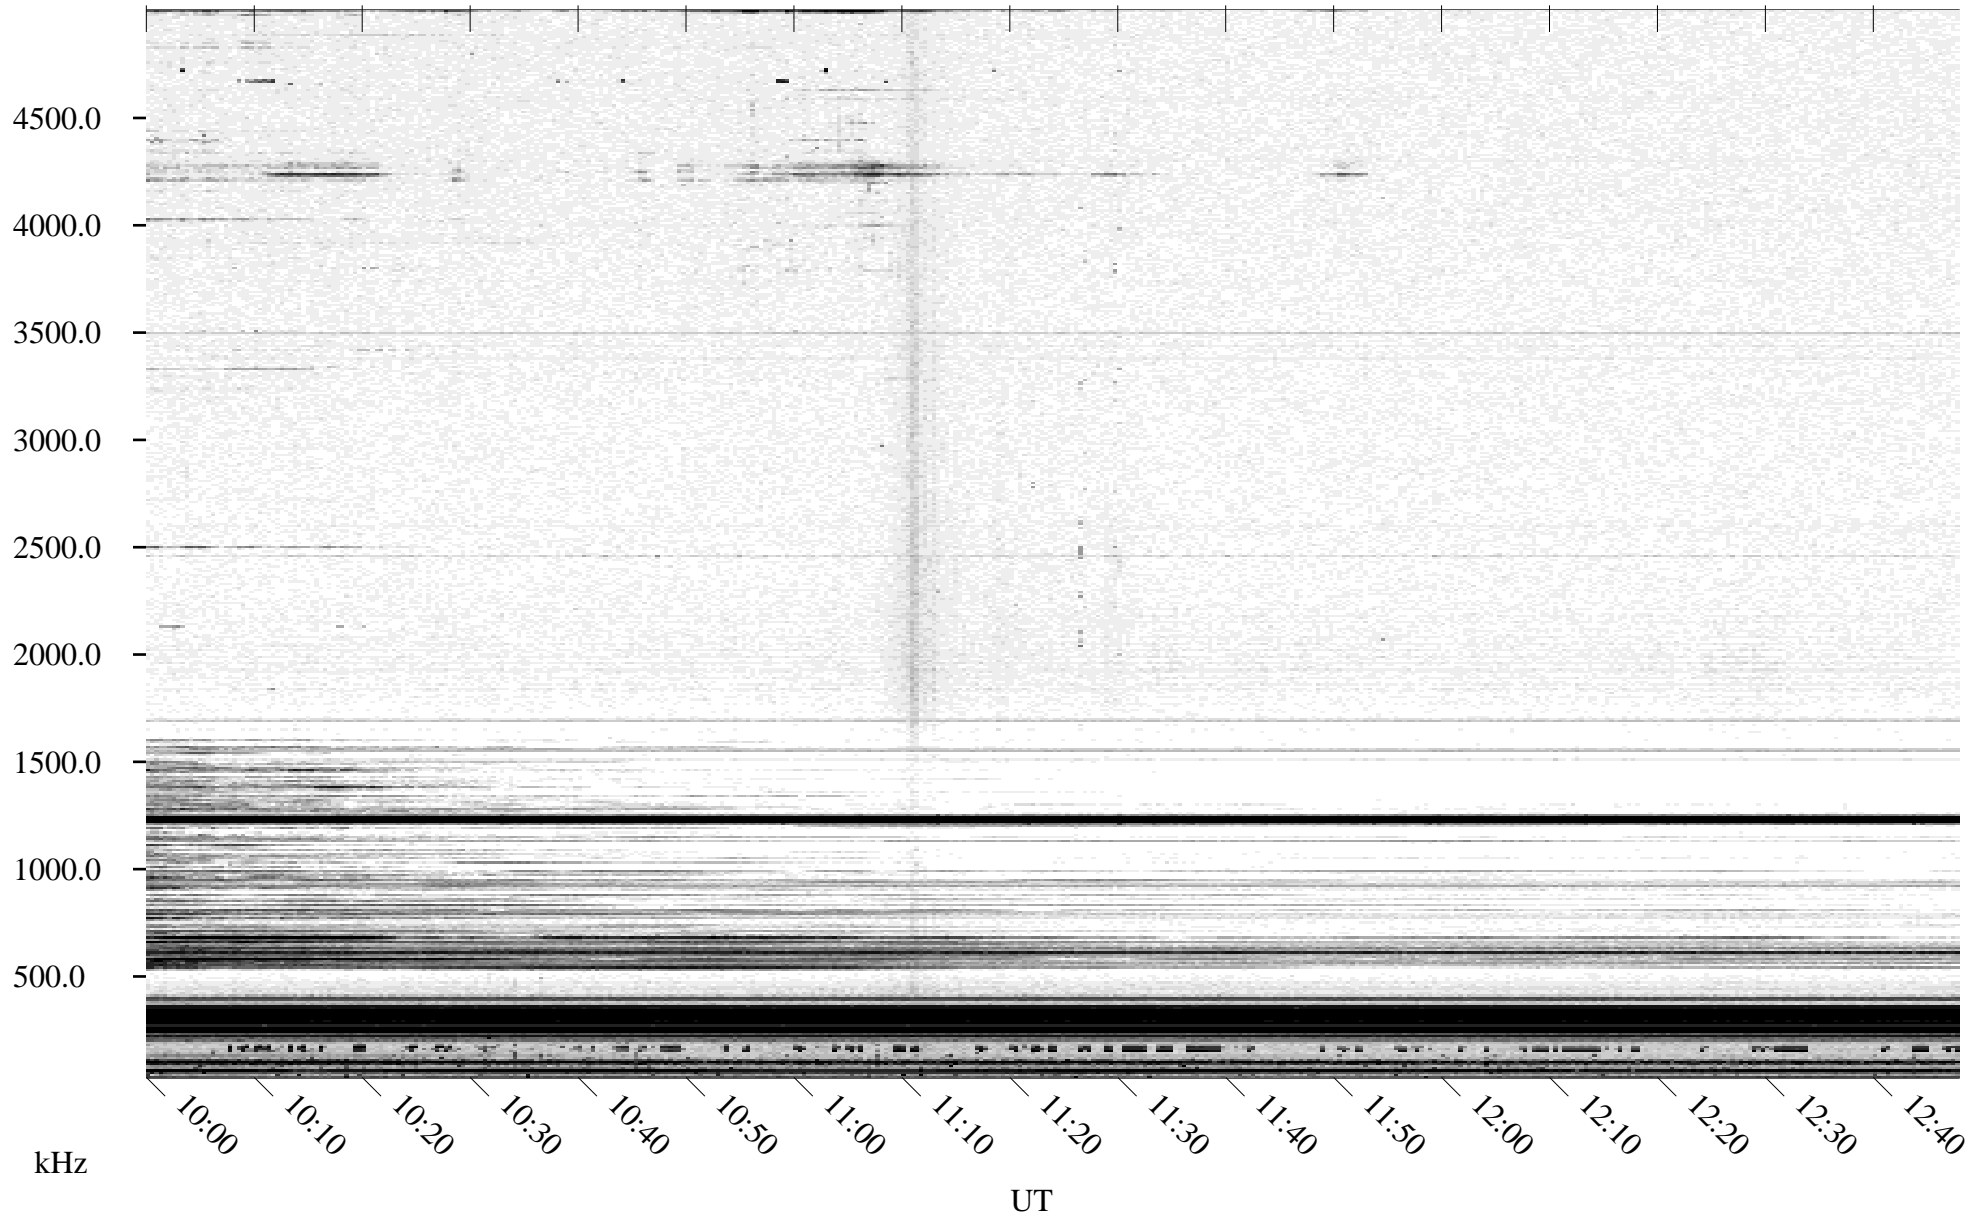

# 05/02/1995 Churchill, MT

Linear Scale    Black = 161    White = 15

ch951211.r00m max\_12

Page 4

# 05/02/1995 Churchill, MT

Linear Scale    Black = 161    White = 15

ch951211.r00m max\_12

Page 5

# 05/02/1995 Churchill, MT

Linear Scale    Black = 161    White = 15

ch951211.r00m max\_12

Page 6

05/02/1995 Churchill, MT

Linear Scale Black = 161 White = 15

ch951211.r00m max\_12

Page 7

# 05/02/1995 Churchill, MT

Linear Scale    Black = 161    White = 15

ch951211.r00m max\_12