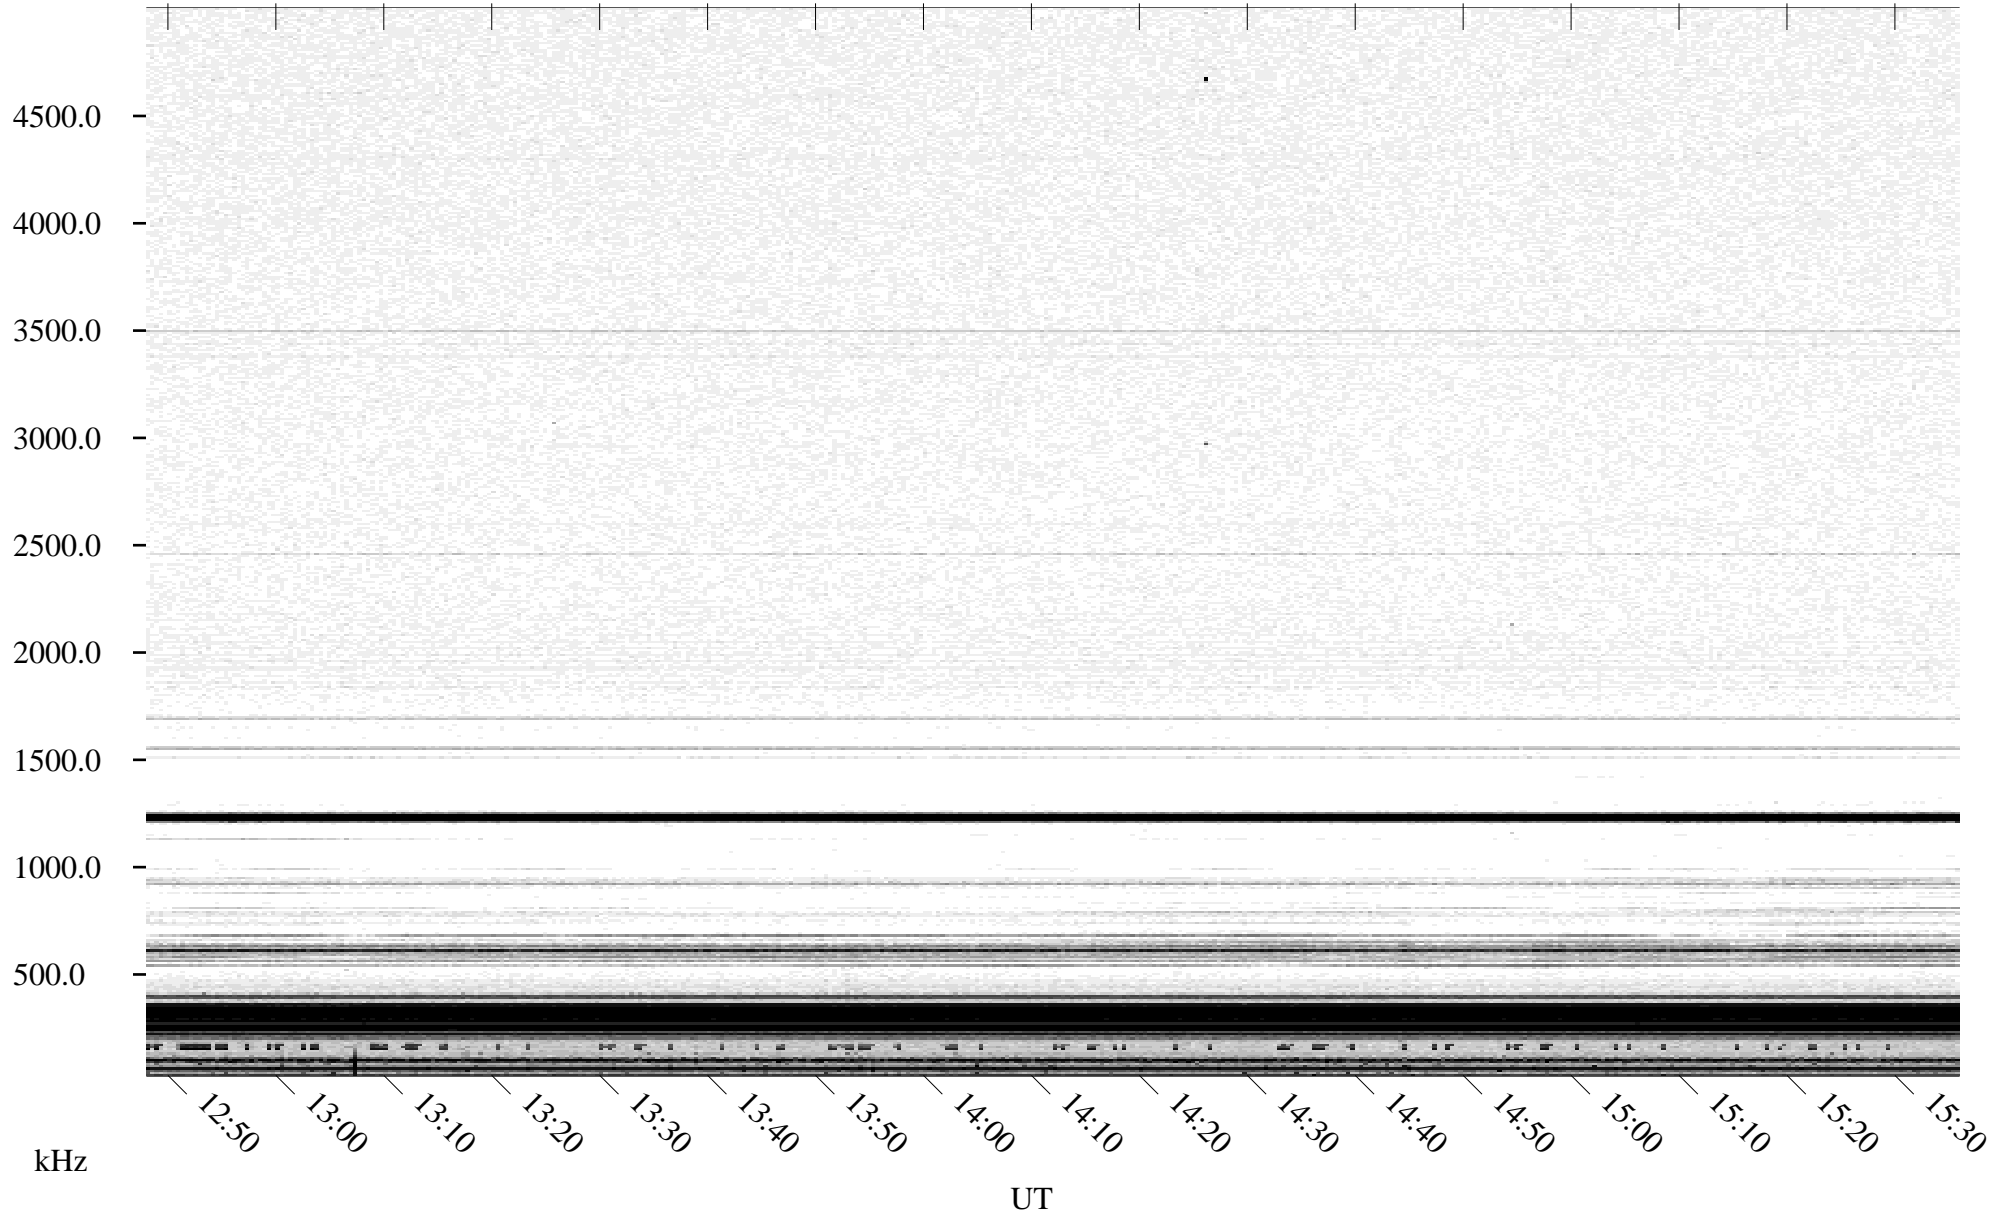

# 05/02/1995 Churchill, MT

Linear Scale    Black = 161    White = 15

ch951211.r00m max\_12

Page 4

# 05/02/1995 Churchill, MT

Linear Scale    Black = 161    White = 15

ch951211.r00m max\_12

Page 5

# 05/02/1995 Churchill, MT

Linear Scale    Black = 161    White = 15

ch951211.r00m max\_12

Page 6

05/02/1995 Churchill, MT

Linear Scale Black = 161 White = 15

ch951211.r00m max\_12

Page 7

# 05/02/1995 Churchill, MT

Linear Scale    Black = 161    White = 15

ch951211.r00m max\_12