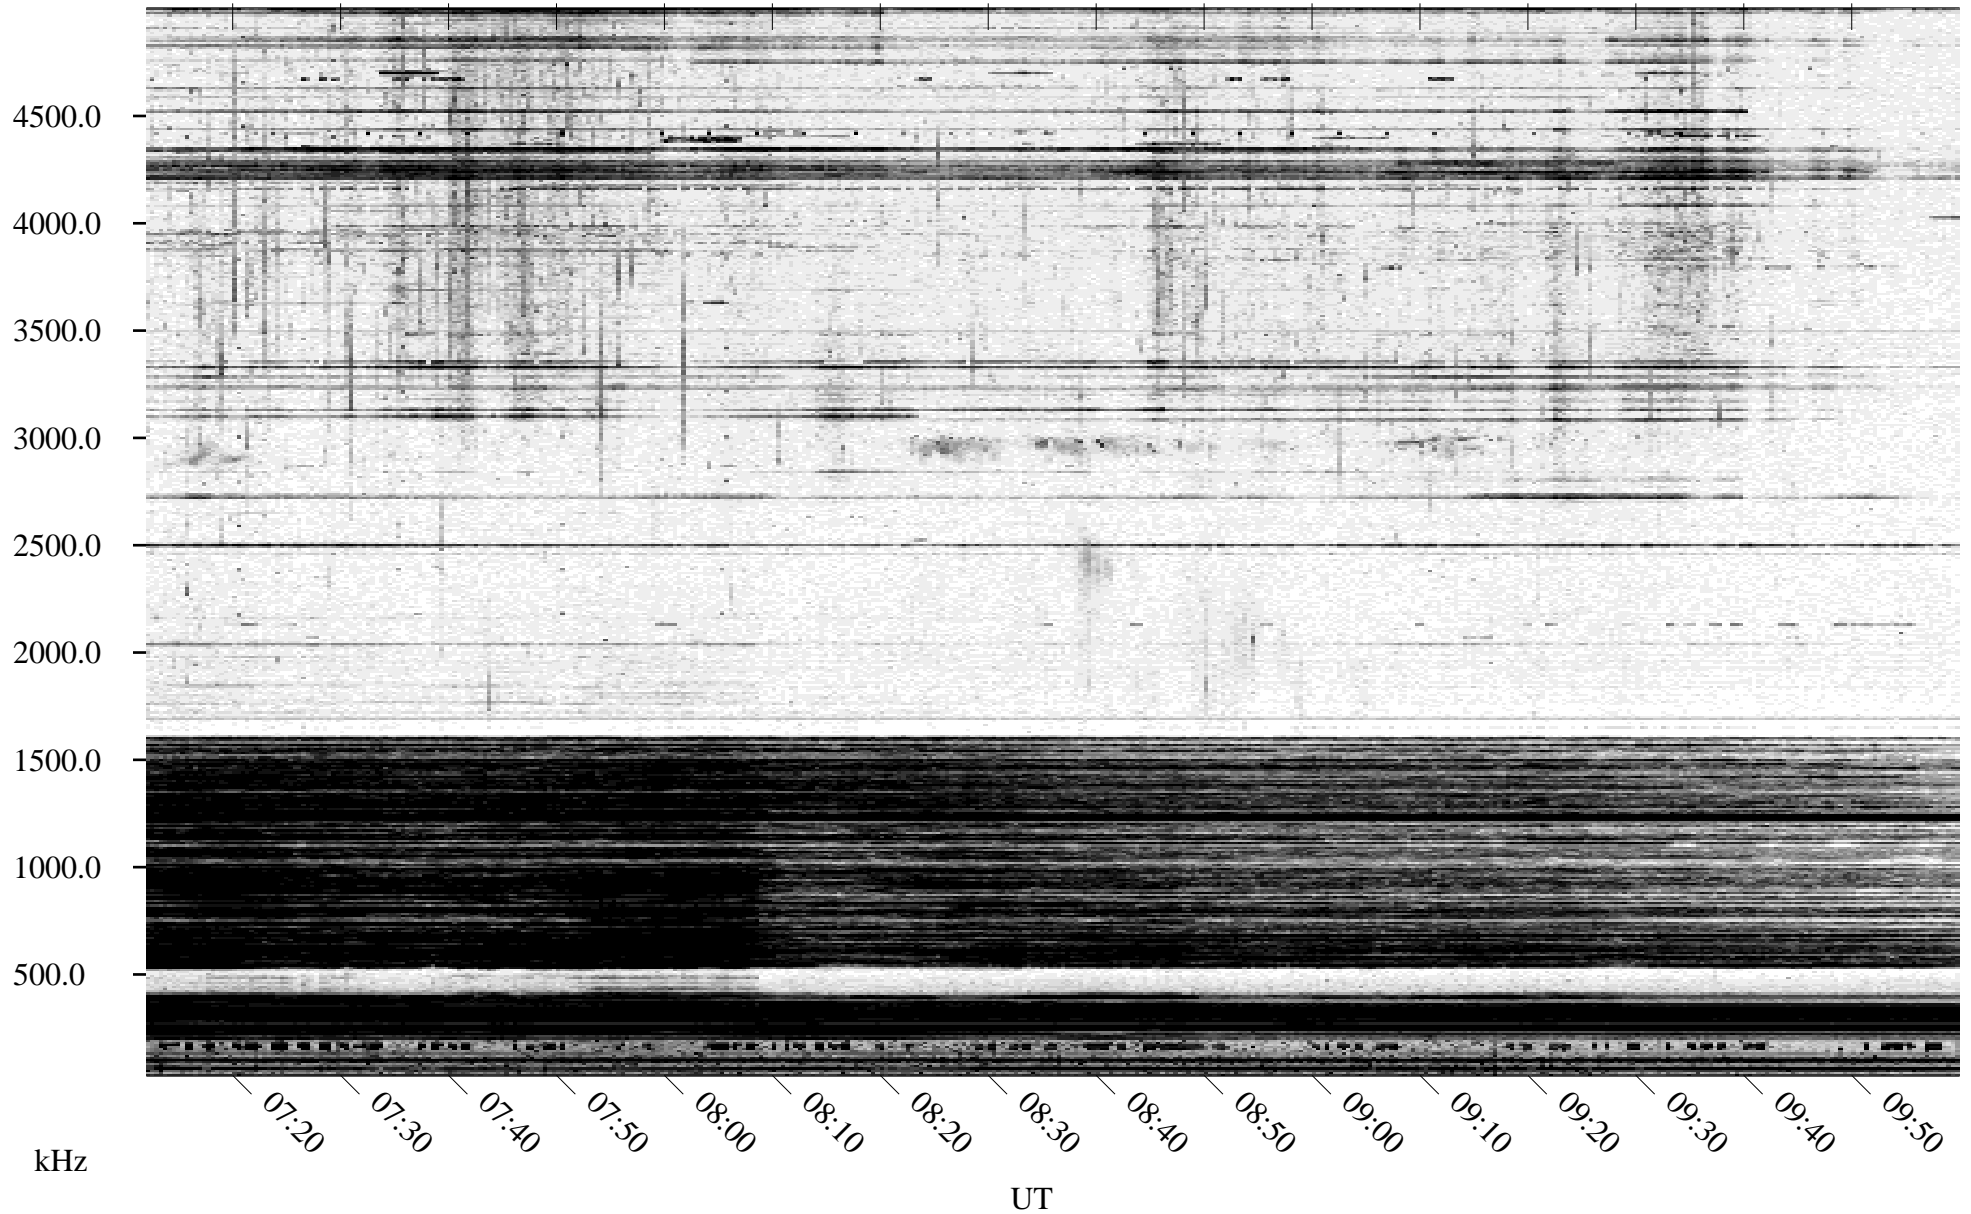

# 05/02/1995 Churchill, MT

Linear Scale    Black = 161    White = 15

ch951211.r00m max\_12

Page 4

# 05/02/1995 Churchill, MT

Linear Scale    Black = 161    White = 15

ch951211.r00m max\_12

Page 5

# 05/02/1995 Churchill, MT

Linear Scale    Black = 161    White = 15

ch951211.r00m max\_12

Page 6

05/02/1995 Churchill, MT

Linear Scale Black = 161 White = 15

ch951211.r00m max\_12

Page 7

# 05/02/1995 Churchill, MT

Linear Scale    Black = 161    White = 15

ch951211.r00m max\_12