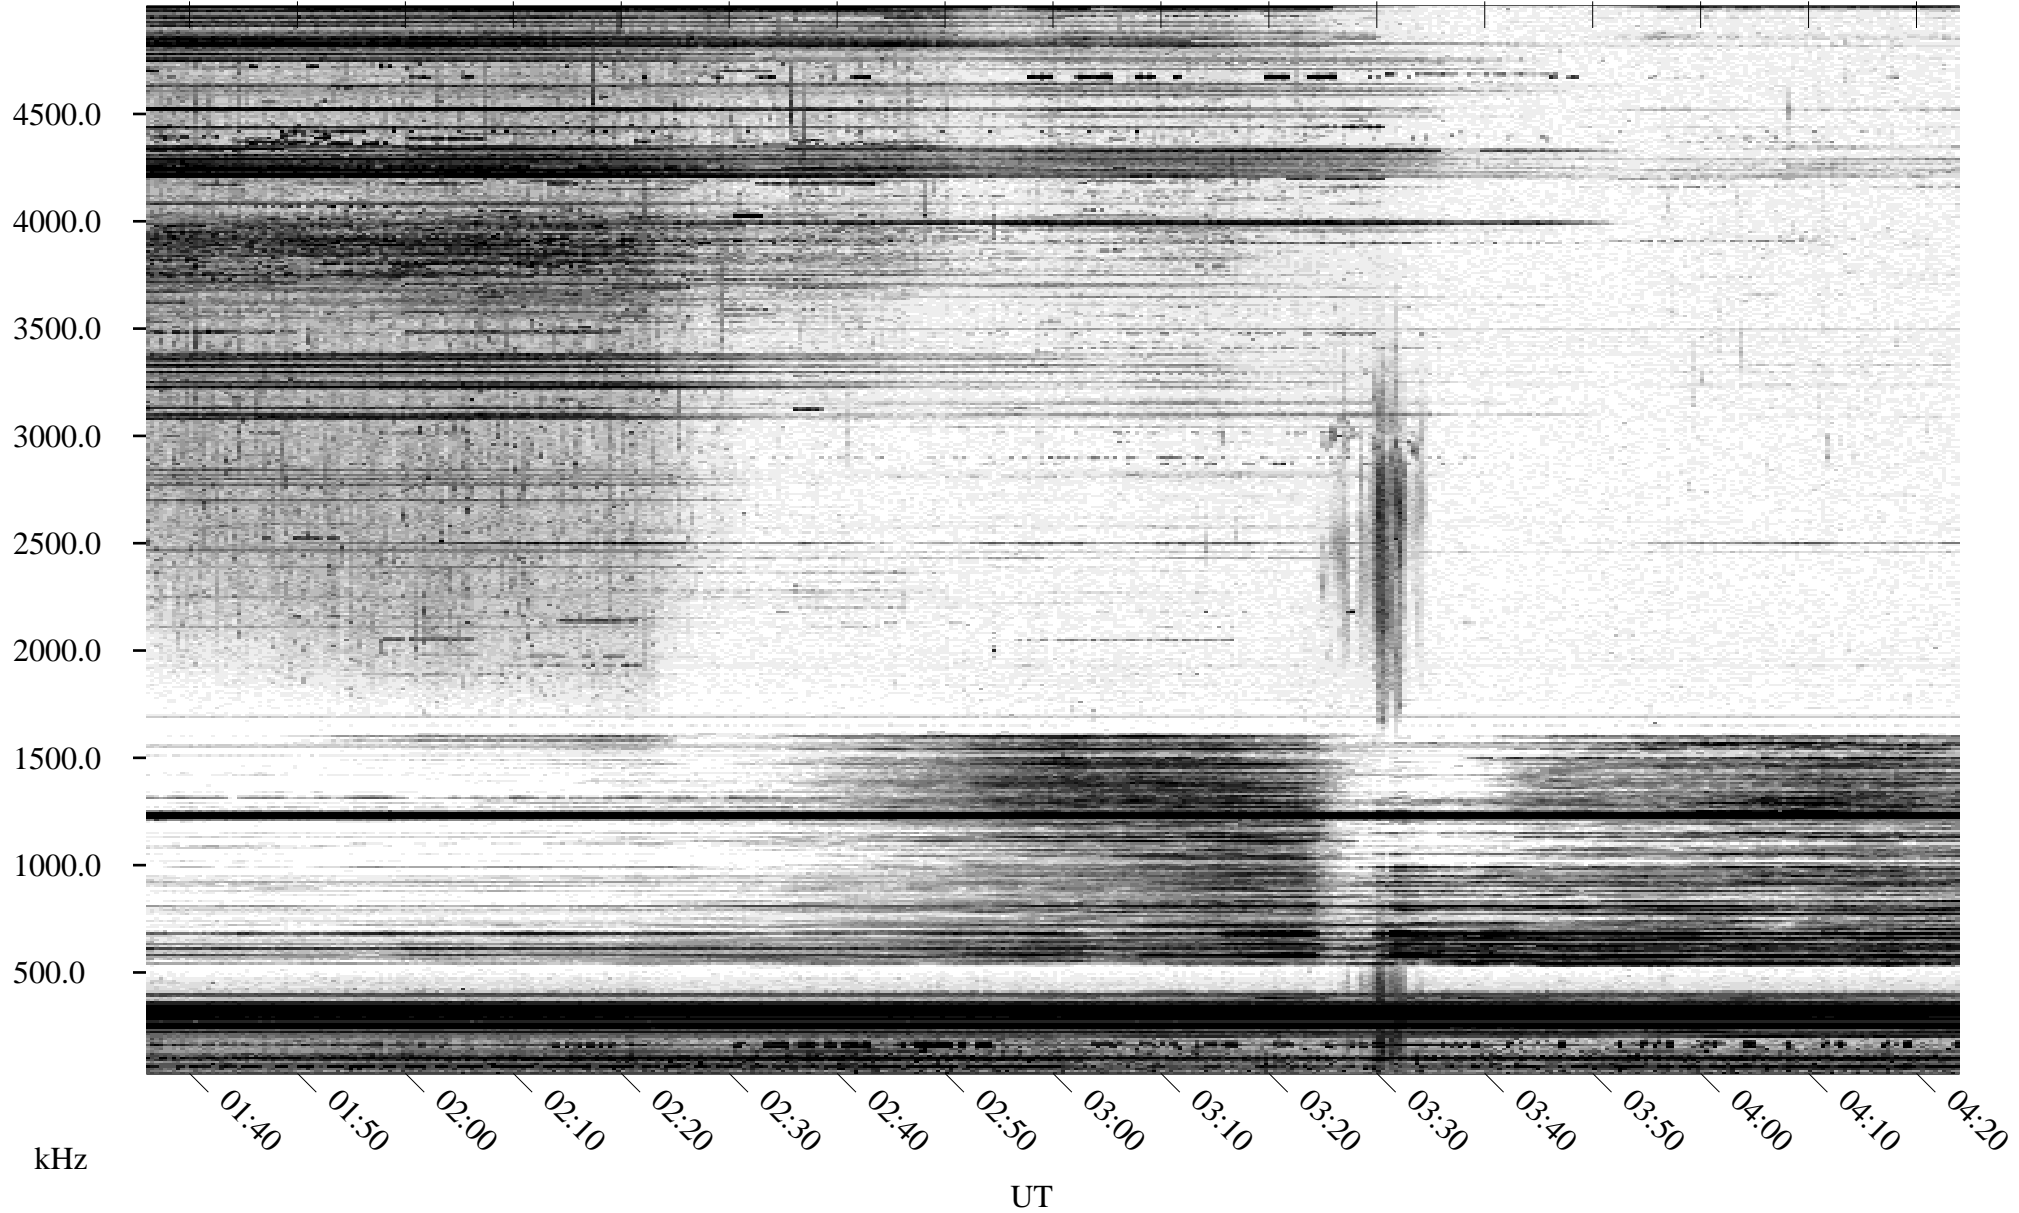

# 05/01/1995 Churchill, MT

Linear Scale    Black = 161    White = 15

ch951211.r00m max\_12

Page 1

# 05/01/1995 Churchill, MT

Linear Scale Black = 161 White = 15

ch951211.r00m max\_12

# 05/02/1995 Churchill, MT

Linear Scale    Black = 161    White = 15

ch951211.r00m max\_12

Page 3

# 05/02/1995 Churchill, MT

Linear Scale    Black = 161    White = 15

ch951211.r00m max\_12

Page 4