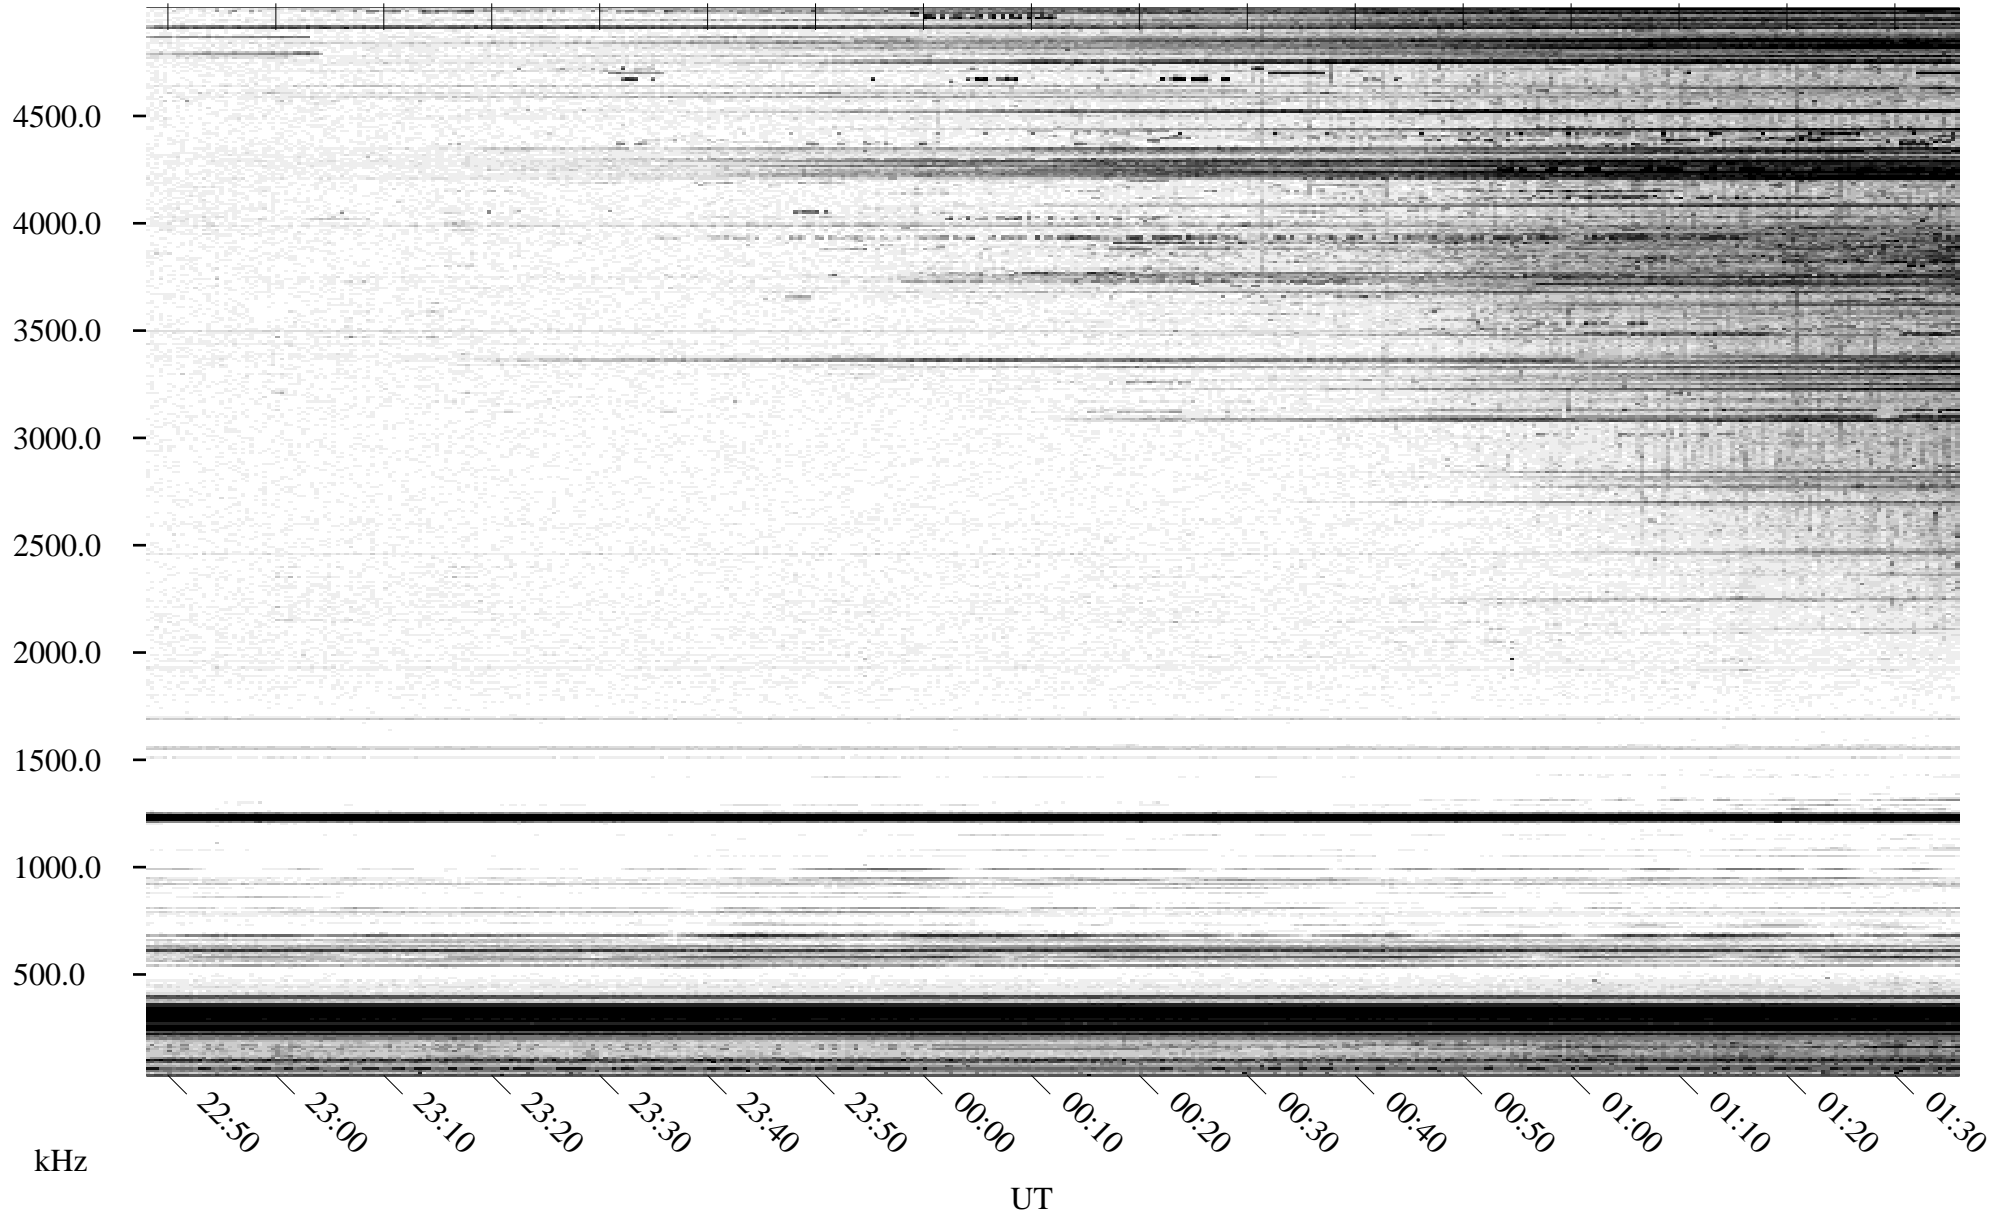

# 05/01/1995 Churchill, MT

Linear Scale    Black = 161    White = 15

ch951211.r00m max\_12

Page 1

# 05/01/1995 Churchill, MT

Linear Scale Black = 161 White = 15

ch951211.r00m max\_12

# 05/02/1995 Churchill, MT

Linear Scale    Black = 161    White = 15

ch951211.r00m max\_12

Page 3

# 05/02/1995 Churchill, MT

Linear Scale    Black = 161    White = 15

ch951211.r00m max\_12

Page 4