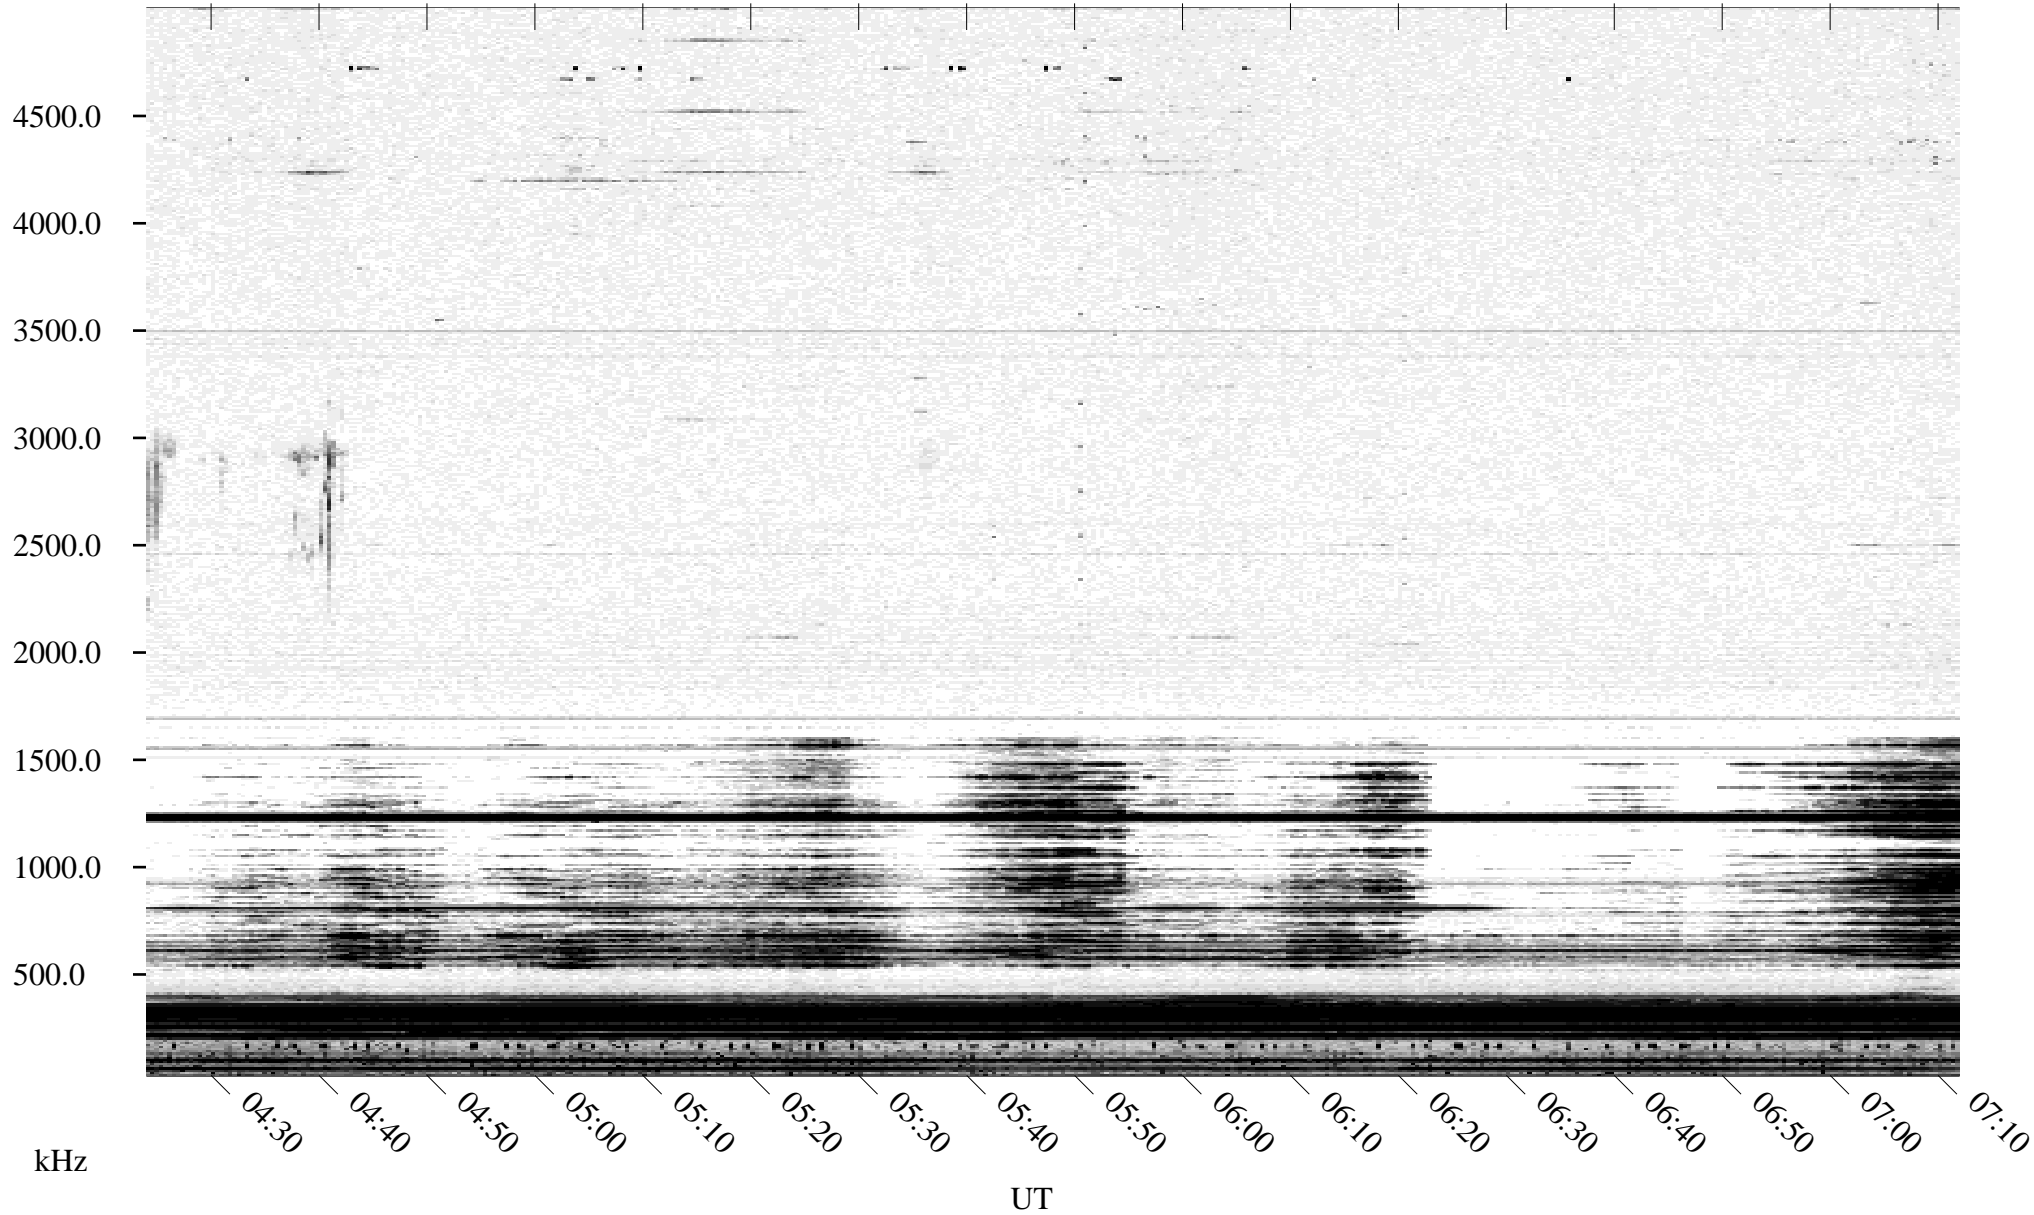

05/02/1995 Churchill, MT

Linear Scale Black = 161 White = 15

ch95122l.r00m max_12

Page 1

05/02/1995 Churchill, MT

Linear Scale Black = 161 White = 15

ch95122l.r00m max_12

Page 2

05/03/1995 Churchill, MT

Linear Scale Black = 161 White = 15

ch95122l.r00m max_12

05/03/1995 Churchill, MT

Linear Scale Black = 161 White = 15

ch95122l.r00m max_12

Page 4

05/03/1995 Churchill, MT

Linear Scale Black = 161 White = 15

ch95122l.r00m max_12

05/03/1995 Churchill, MT

Linear Scale Black = 161 White = 15

ch95122l.r00m max_12

Page 6

05/03/1995 Churchill, MT

Linear Scale Black = 161 White = 15

ch951221.r00m max_12

Page 7

05/03/1995 Churchill, MT

Linear Scale Black = 161 White = 15

ch95122l.r00m max_12