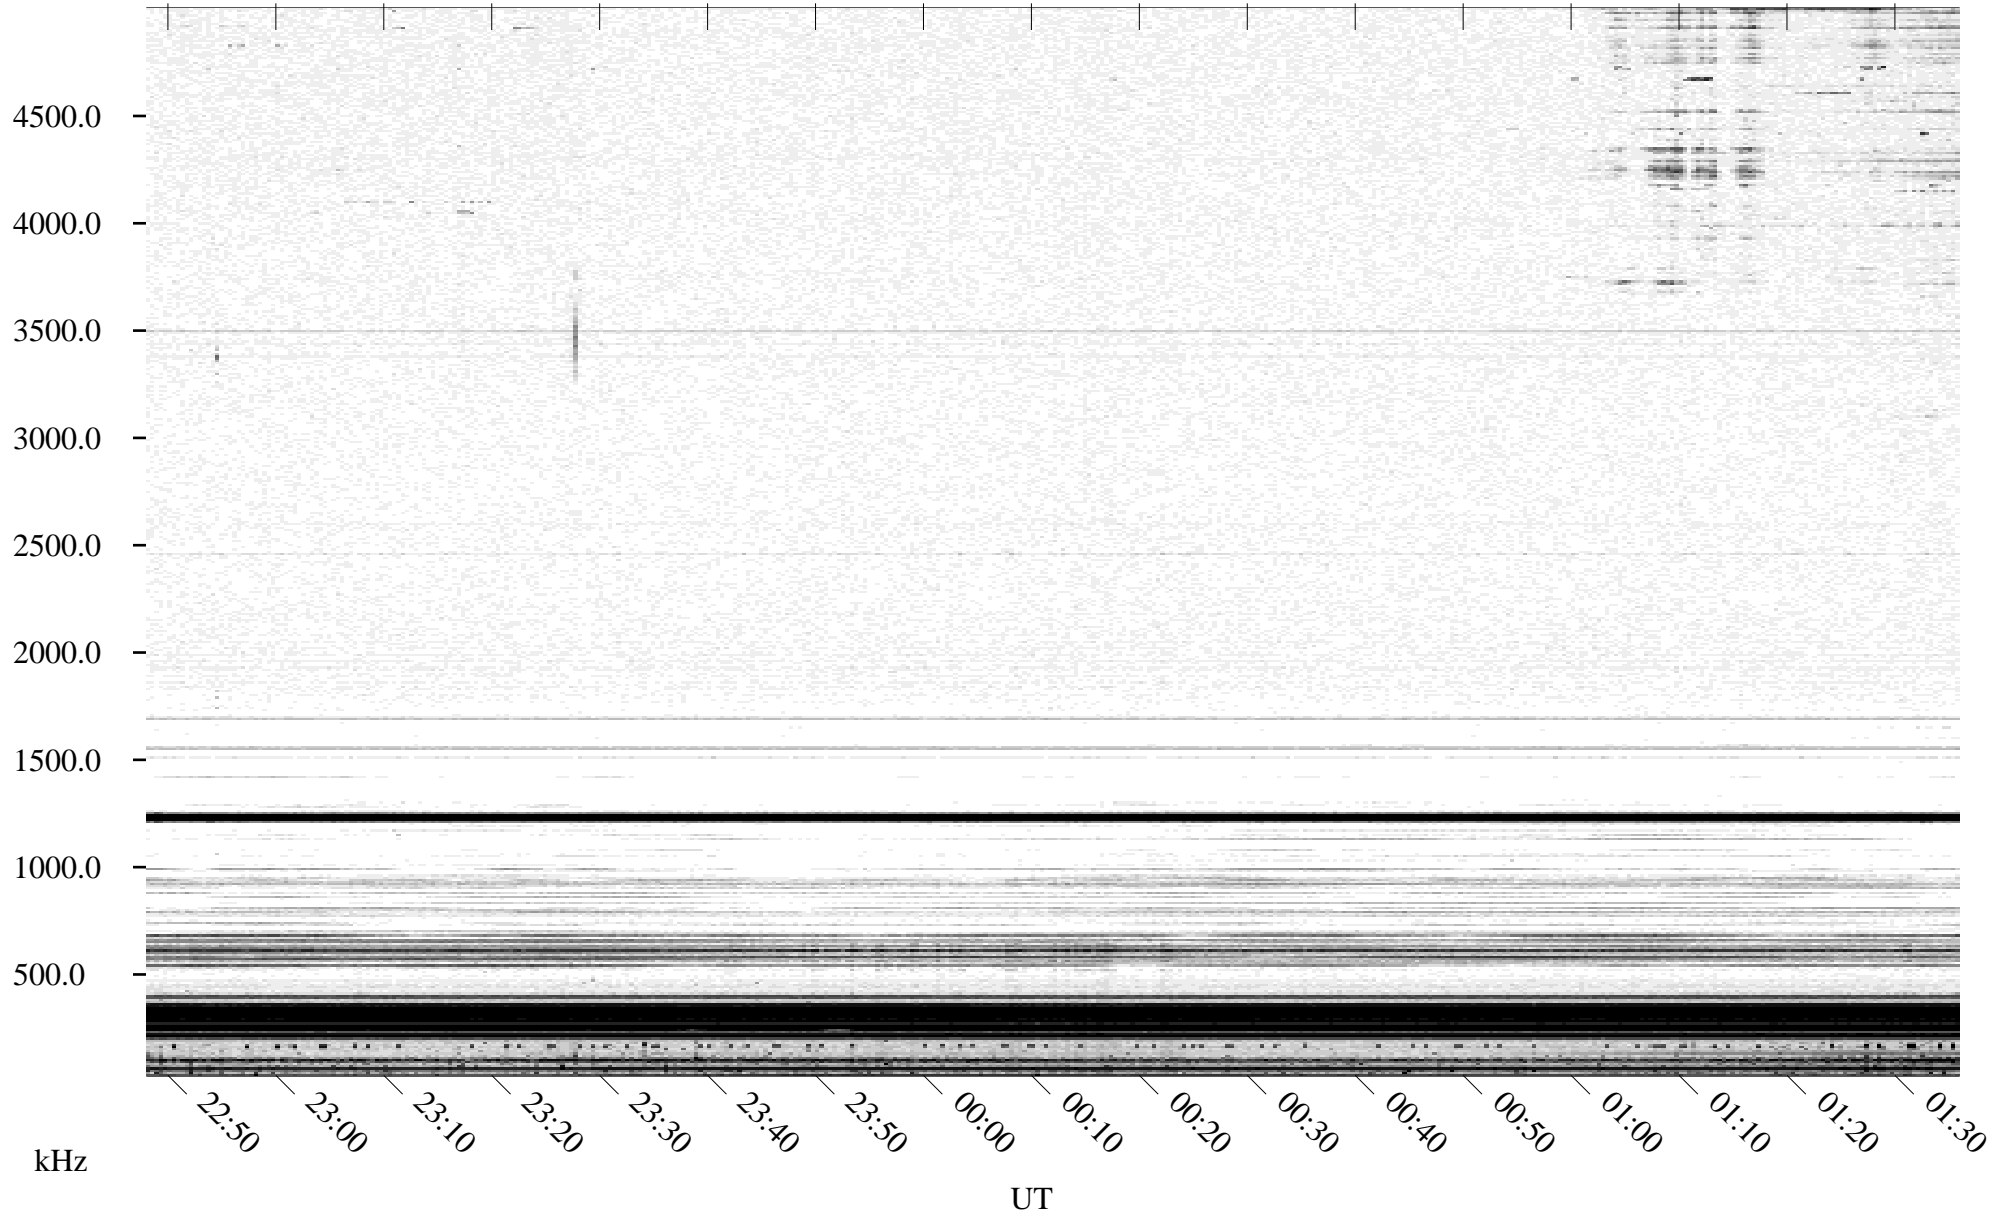

05/02/1995 Churchill, MT

Linear Scale Black = 161 White = 15

ch95122l.r00m max_12

Page 1

05/02/1995 Churchill, MT

Linear Scale Black = 161 White = 15

ch95122l.r00m max_12

Page 2

05/03/1995 Churchill, MT

Linear Scale Black = 161 White = 15

ch95122l.r00m max_12

05/03/1995 Churchill, MT

Linear Scale Black = 161 White = 15

ch95122l.r00m max_12

Page 4

05/03/1995 Churchill, MT

Linear Scale Black = 161 White = 15

ch95122l.r00m max_12

05/03/1995 Churchill, MT

Linear Scale Black = 161 White = 15

ch95122l.r00m max_12

Page 6

05/03/1995 Churchill, MT

Linear Scale Black = 161 White = 15

ch951221.r00m max_12

Page 7

05/03/1995 Churchill, MT

Linear Scale Black = 161 White = 15

ch95122l.r00m max_12