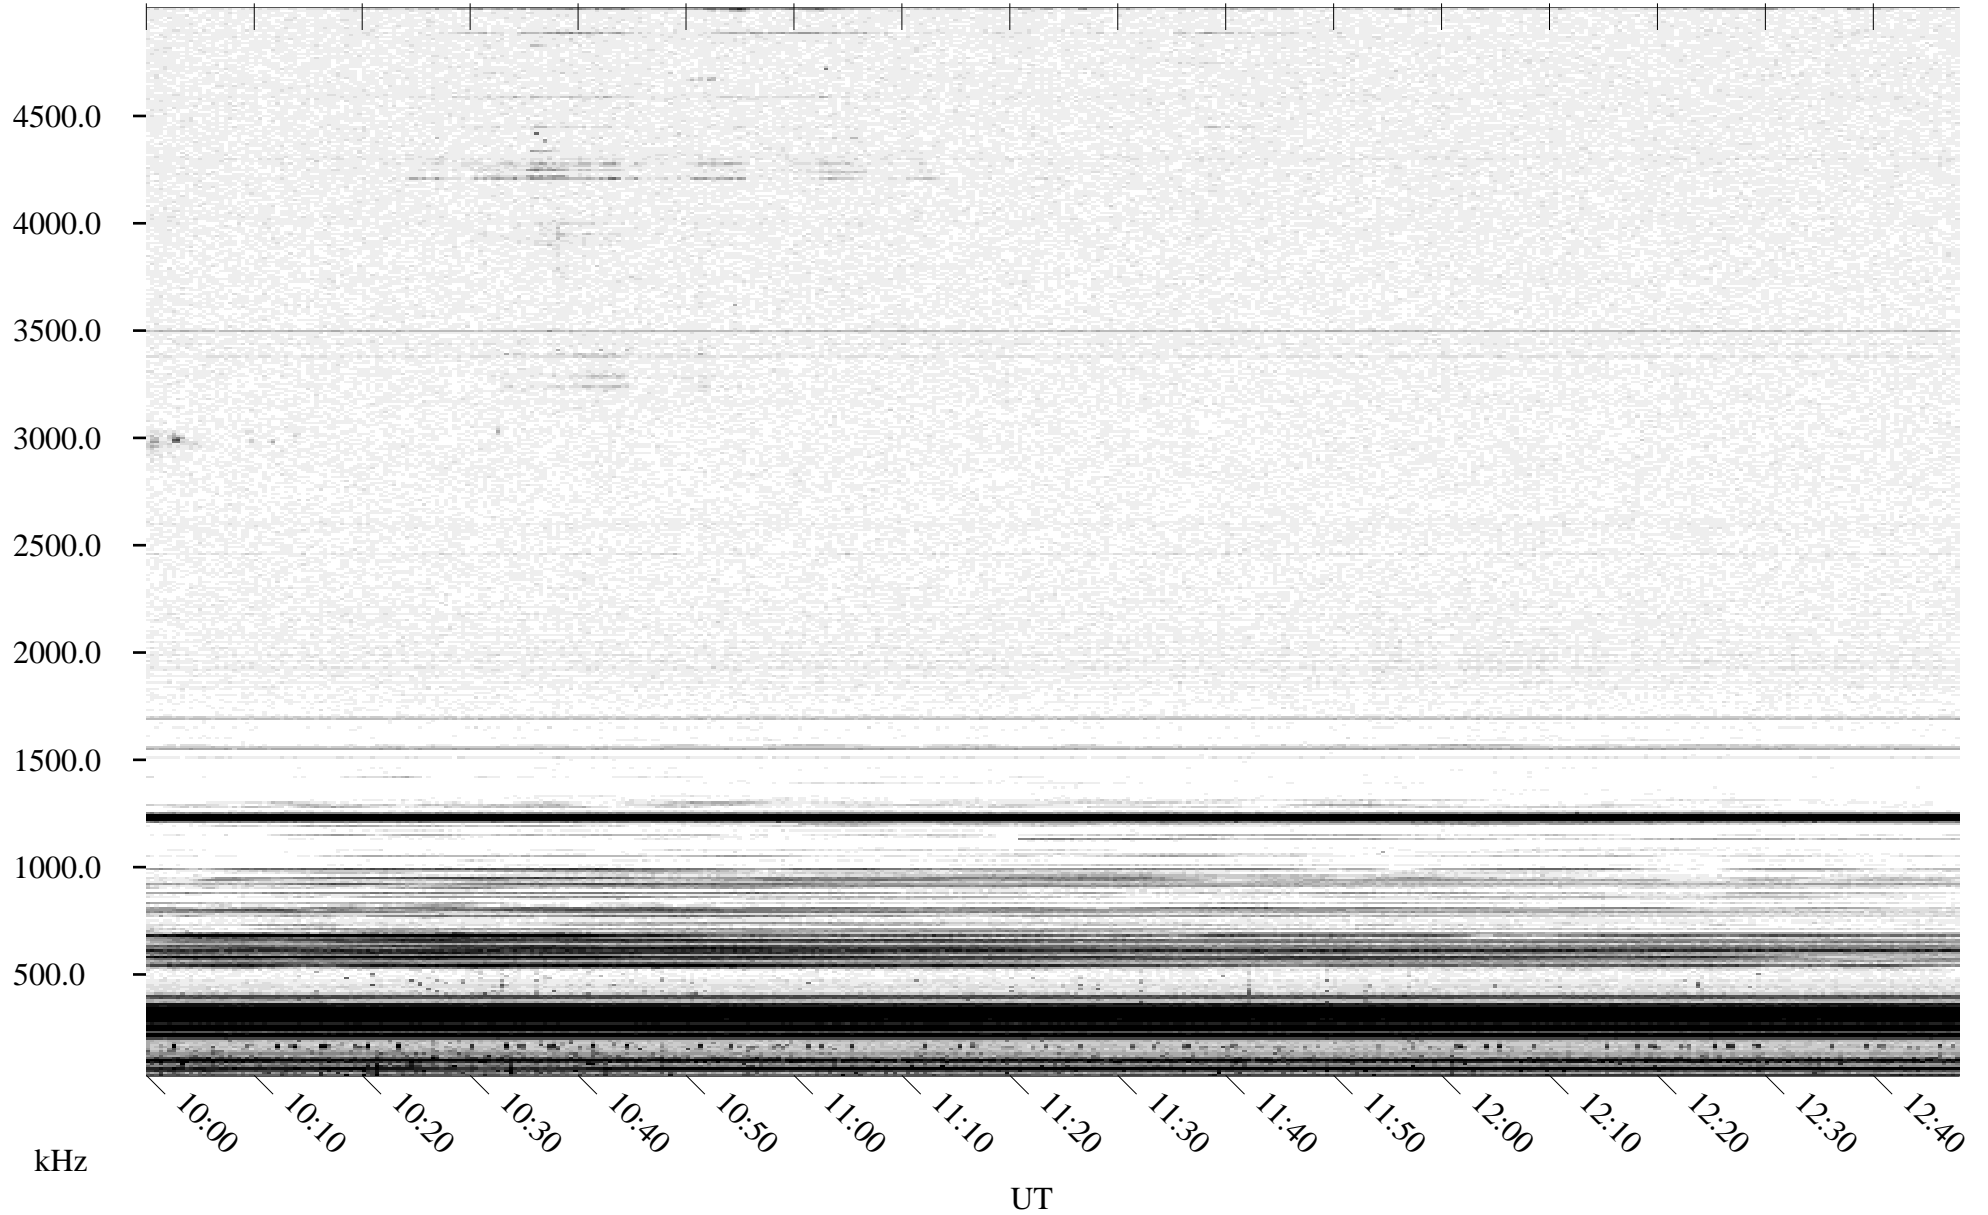

05/02/1995 Churchill, MT

Linear Scale Black = 161 White = 15

ch95122l.r00m max_12

Page 1

05/02/1995 Churchill, MT

Linear Scale Black = 161 White = 15

ch95122l.r00m max_12

Page 2

05/03/1995 Churchill, MT

Linear Scale Black = 161 White = 15

ch95122l.r00m max_12

05/03/1995 Churchill, MT

Linear Scale Black = 161 White = 15

ch95122l.r00m max_12

Page 4

05/03/1995 Churchill, MT

Linear Scale Black = 161 White = 15

ch95122l.r00m max_12

05/03/1995 Churchill, MT

Linear Scale Black = 161 White = 15

ch95122l.r00m max_12

Page 6

05/03/1995 Churchill, MT

Linear Scale Black = 161 White = 15

ch951221.r00m max_12

Page 7

05/03/1995 Churchill, MT

Linear Scale Black = 161 White = 15

ch95122l.r00m max_12