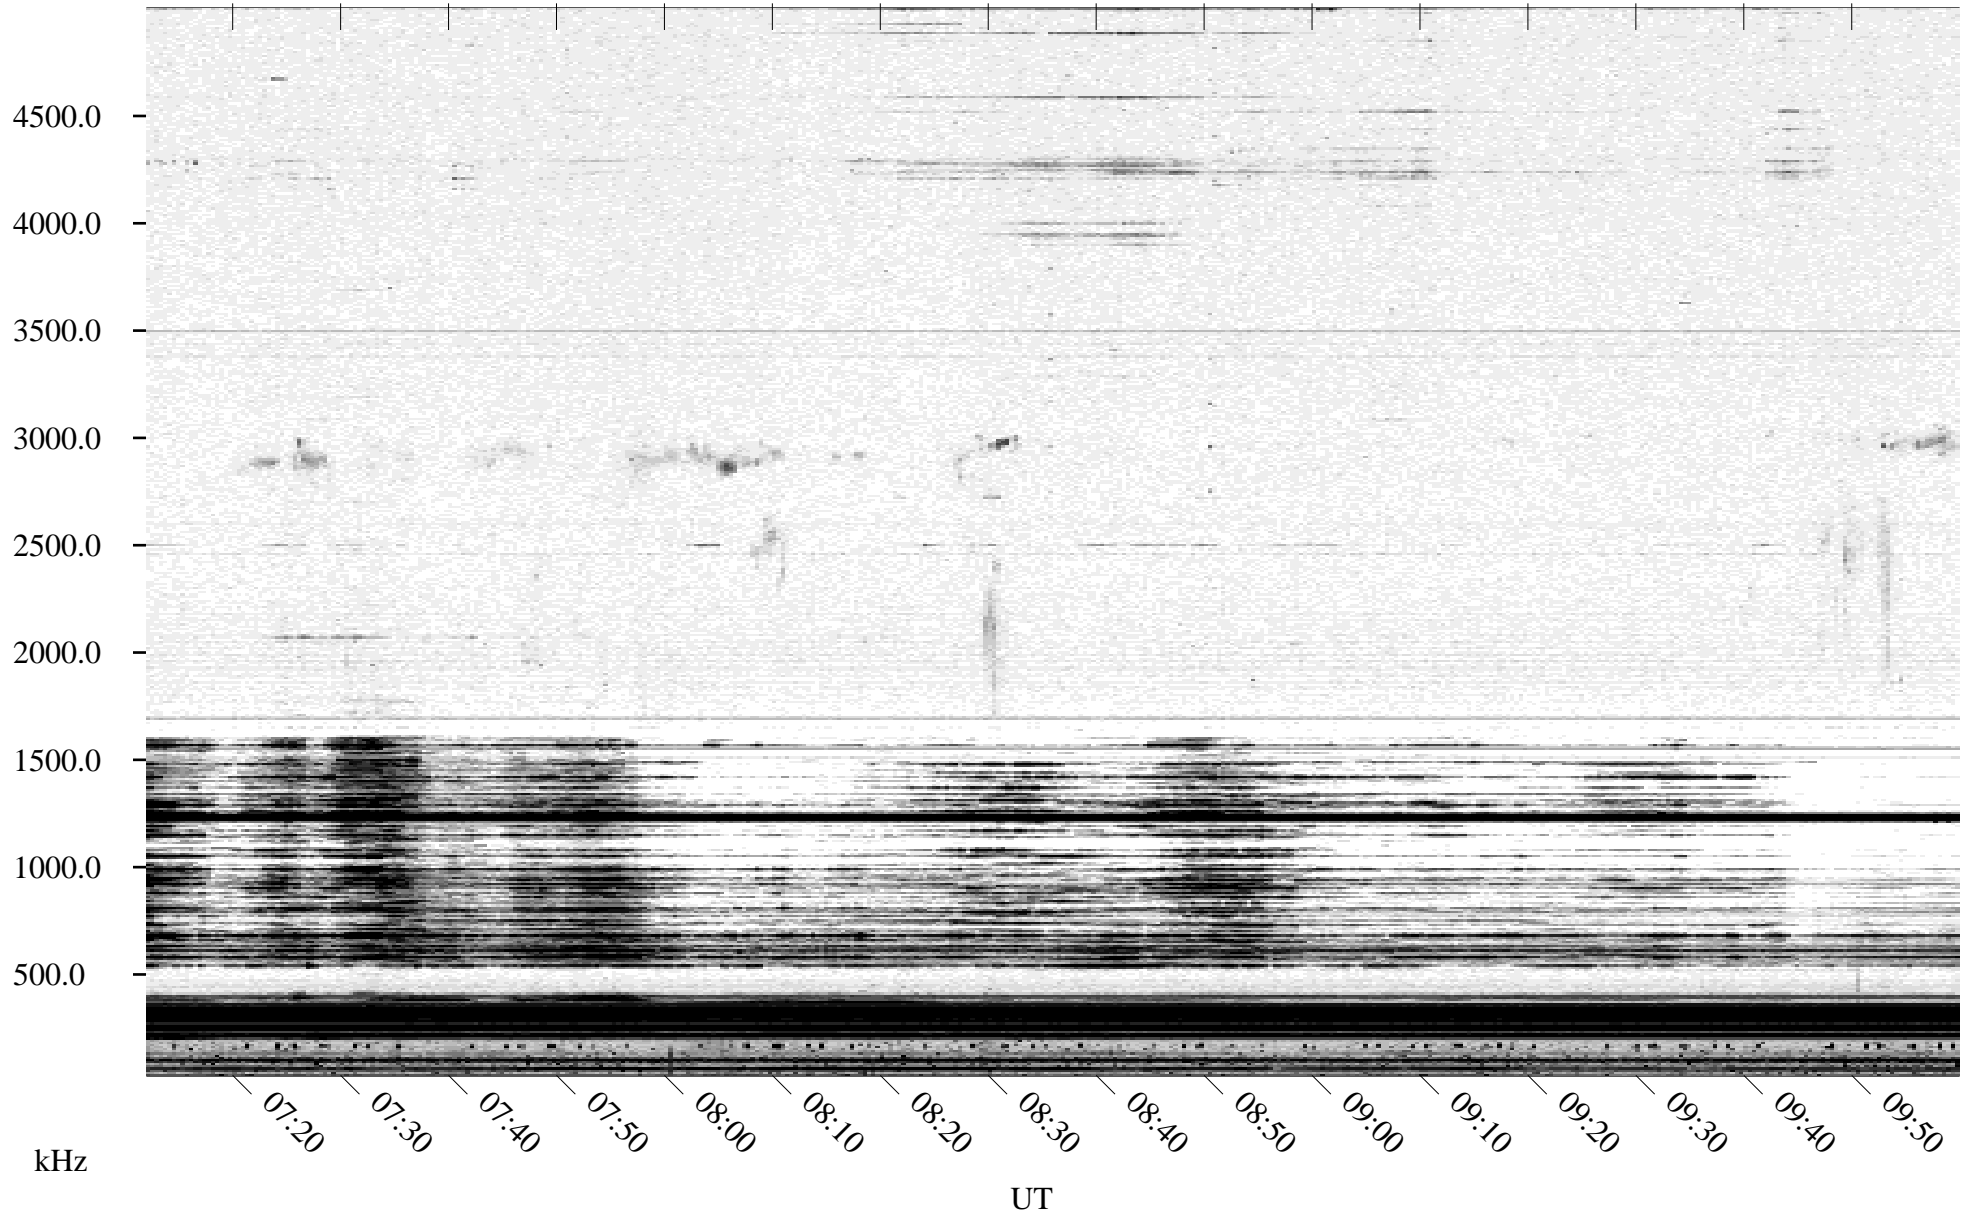

05/02/1995 Churchill, MT

Linear Scale Black = 161 White = 15

ch95122l.r00m max_12

Page 1

05/02/1995 Churchill, MT

Linear Scale Black = 161 White = 15

ch95122l.r00m max_12

Page 2

05/03/1995 Churchill, MT

Linear Scale Black = 161 White = 15

ch95122l.r00m max_12

05/03/1995 Churchill, MT

Linear Scale Black = 161 White = 15

ch95122l.r00m max_12

Page 4

05/03/1995 Churchill, MT

Linear Scale Black = 161 White = 15

ch95122l.r00m max_12

05/03/1995 Churchill, MT

Linear Scale Black = 161 White = 15

ch95122l.r00m max_12

Page 6

05/03/1995 Churchill, MT

Linear Scale Black = 161 White = 15

ch951221.r00m max_12

Page 7

05/03/1995 Churchill, MT

Linear Scale Black = 161 White = 15

ch95122l.r00m max_12