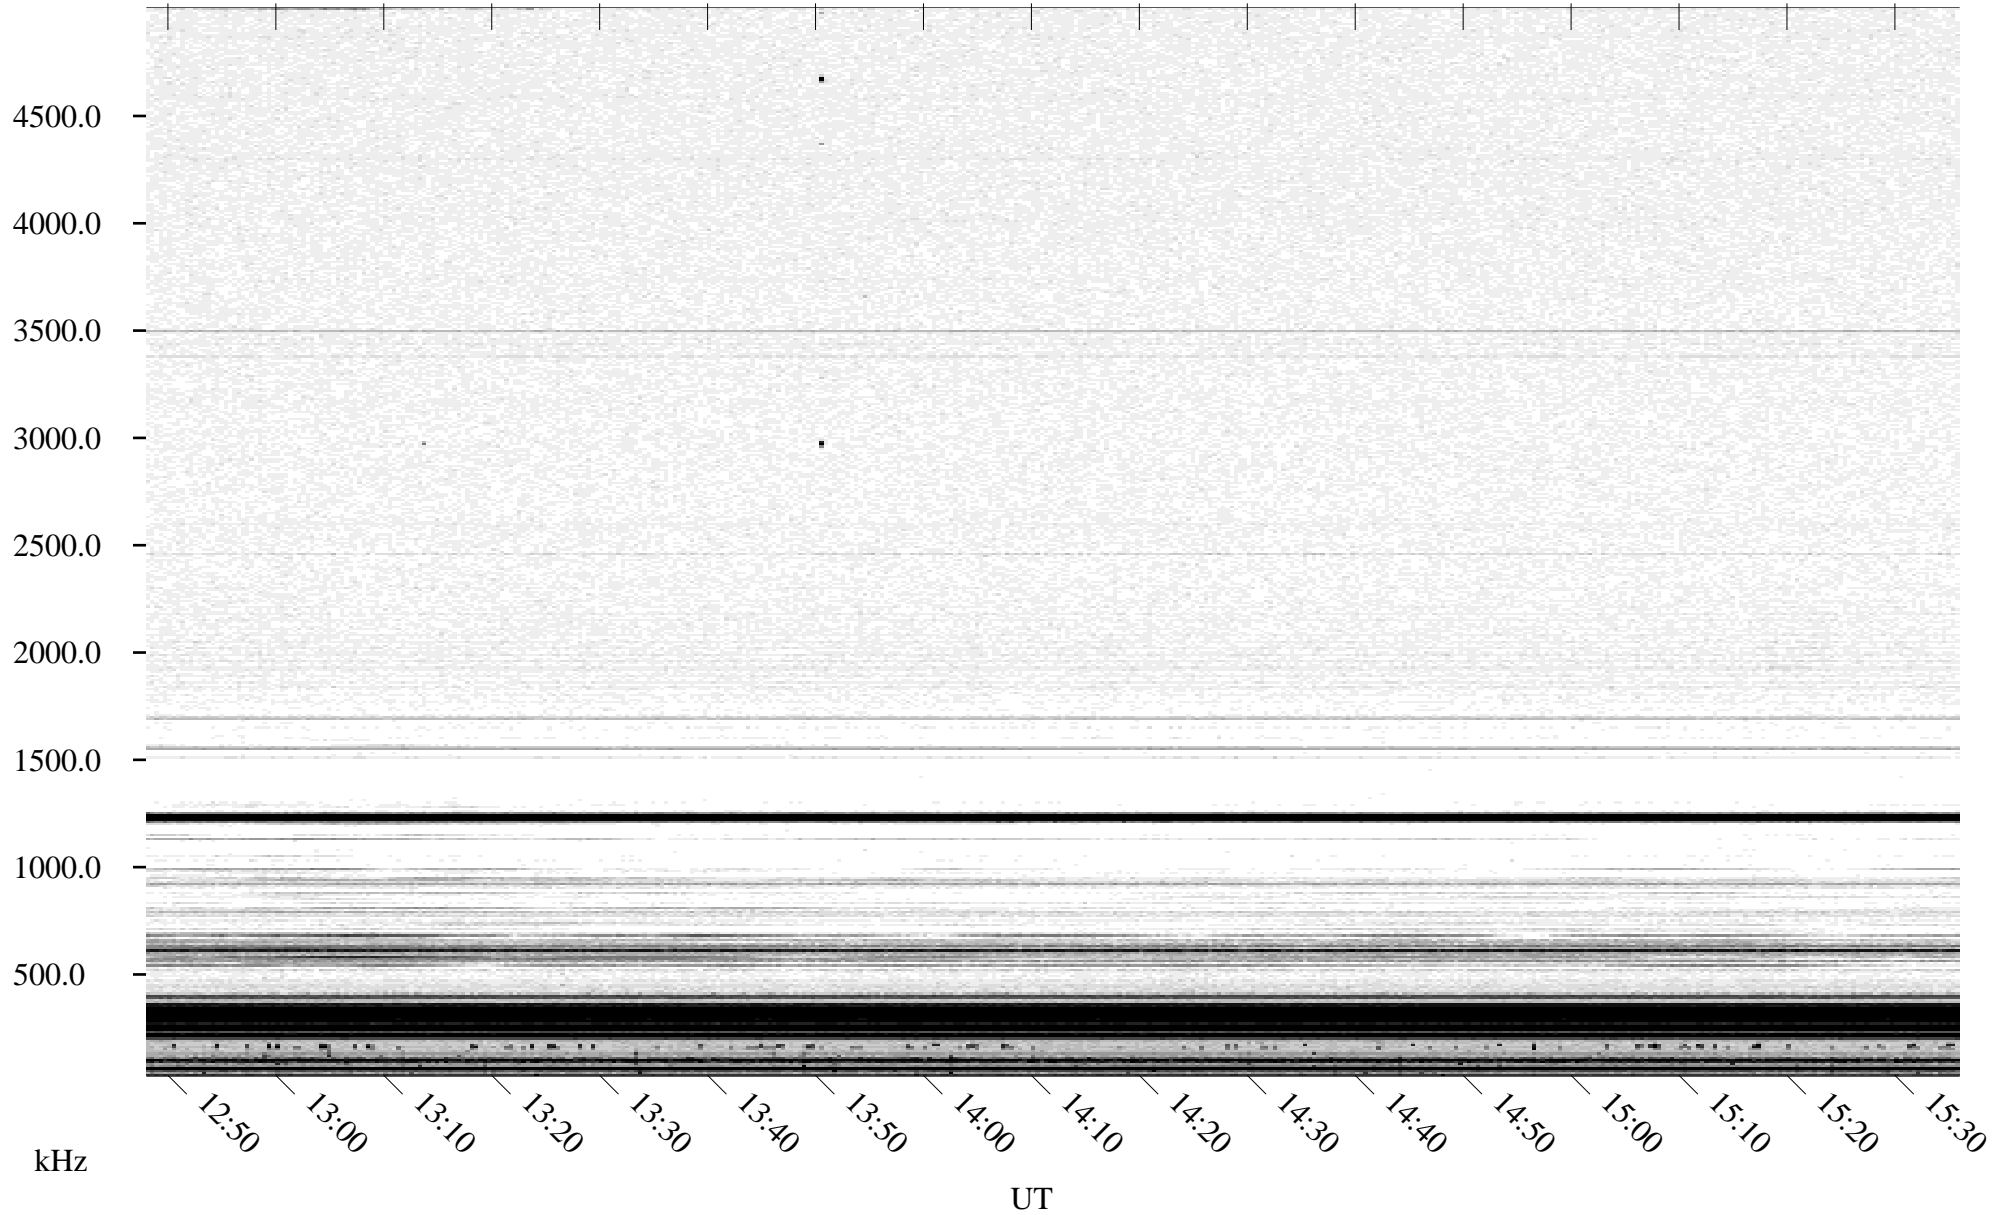

05/02/1995 Churchill, MT

Linear Scale Black = 161 White = 15

ch95122l.r00m max_12

Page 1

05/02/1995 Churchill, MT

Linear Scale Black = 161 White = 15

ch95122l.r00m max_12

Page 2

05/03/1995 Churchill, MT

Linear Scale Black = 161 White = 15

ch95122l.r00m max_12

05/03/1995 Churchill, MT

Linear Scale Black = 161 White = 15

ch95122l.r00m max_12

Page 4

05/03/1995 Churchill, MT

Linear Scale Black = 161 White = 15

ch95122l.r00m max_12

05/03/1995 Churchill, MT

Linear Scale Black = 161 White = 15

ch95122l.r00m max_12

Page 6

05/03/1995 Churchill, MT

Linear Scale Black = 161 White = 15

ch951221.r00m max_12

Page 7

05/03/1995 Churchill, MT

Linear Scale Black = 161 White = 15

ch95122l.r00m max_12