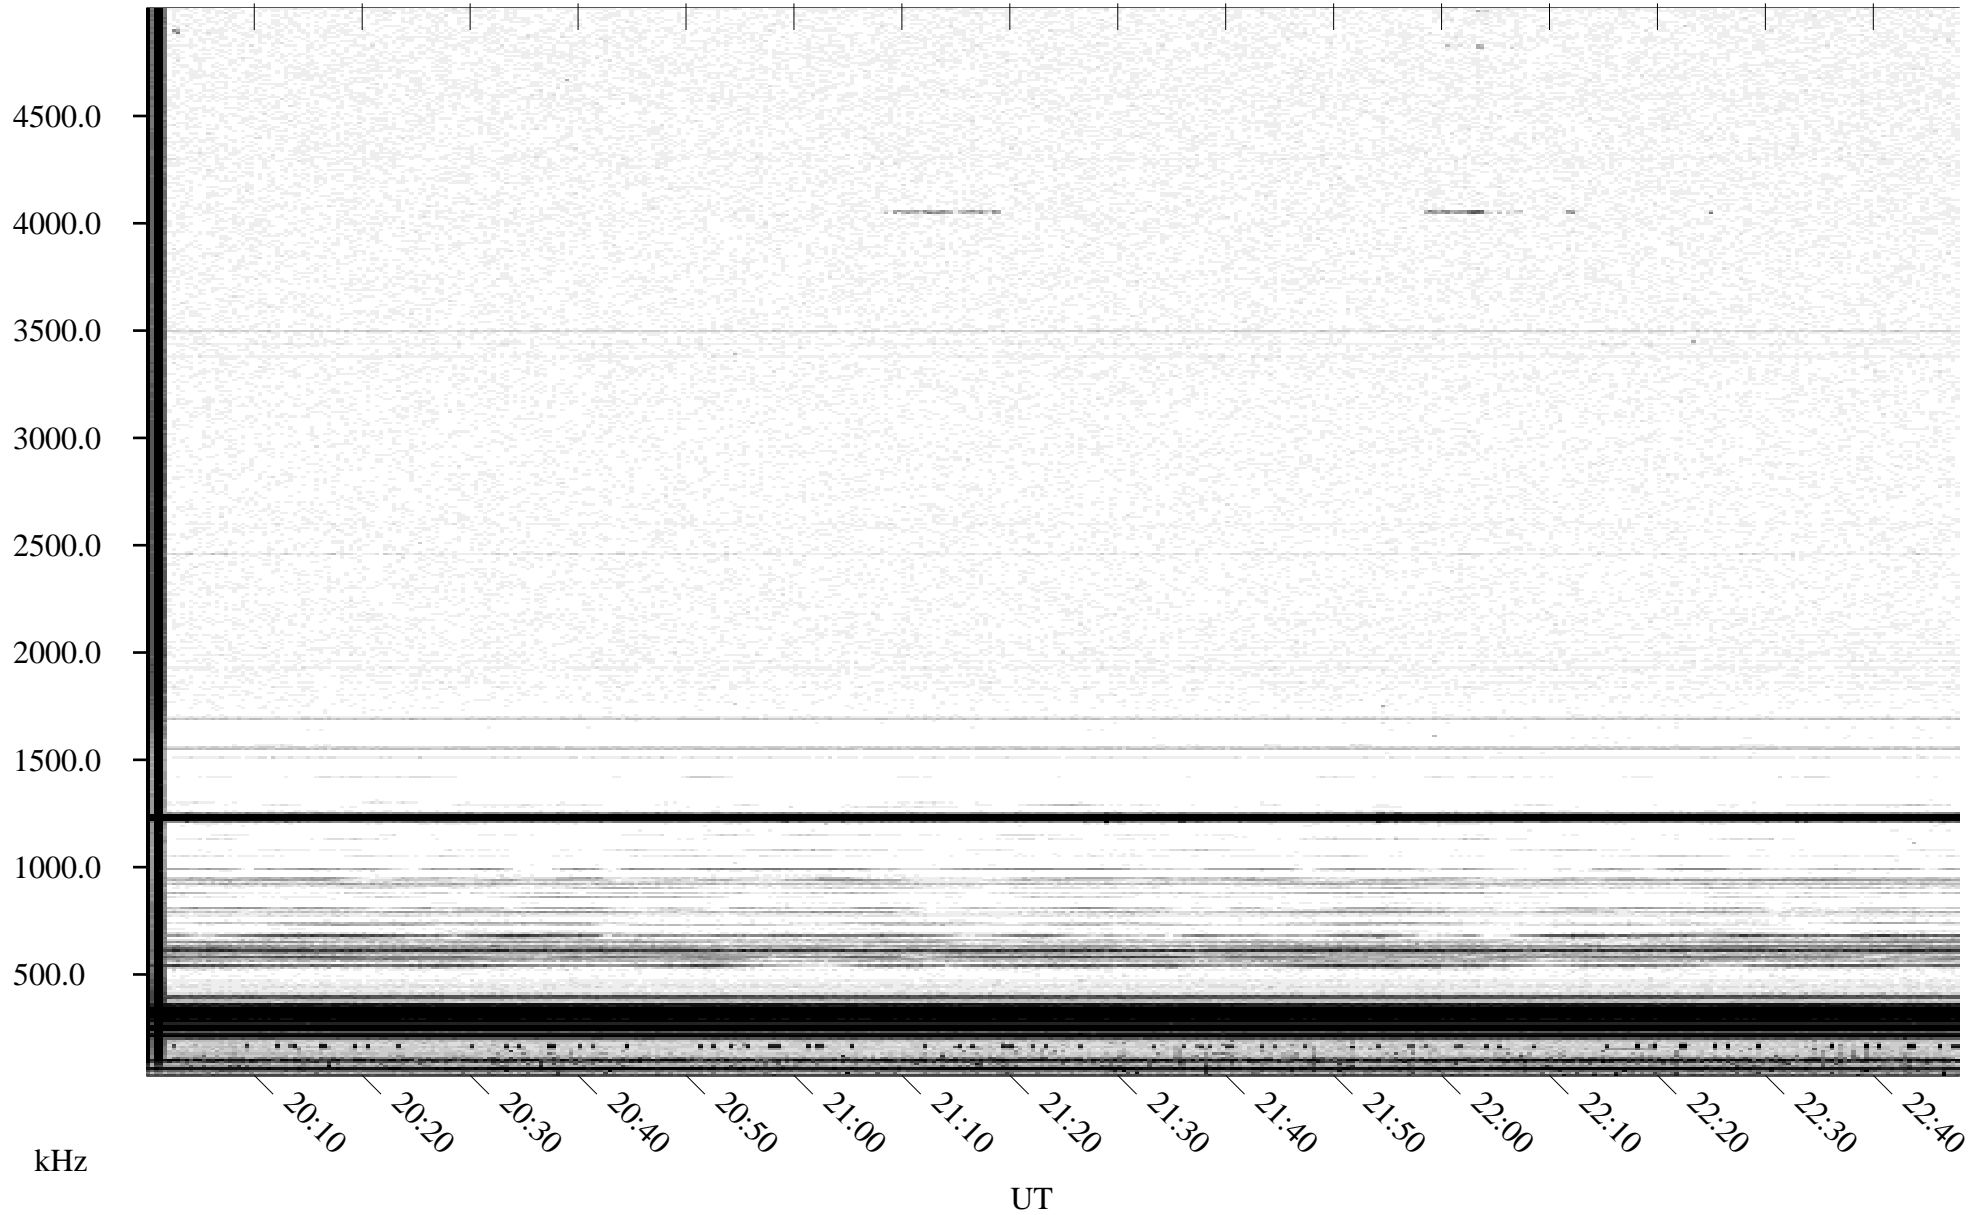

05/02/1995 Churchill, MT

Linear Scale Black = 161 White = 15

ch95122l.r00m max_12

Page 1

05/02/1995 Churchill, MT

Linear Scale Black = 161 White = 15

ch95122l.r00m max_12

Page 2

05/03/1995 Churchill, MT

Linear Scale Black = 161 White = 15

ch95122l.r00m max_12

05/03/1995 Churchill, MT

Linear Scale Black = 161 White = 15

ch95122l.r00m max_12

Page 4

05/03/1995 Churchill, MT

Linear Scale Black = 161 White = 15

ch95122l.r00m max_12

05/03/1995 Churchill, MT

Linear Scale Black = 161 White = 15

ch95122l.r00m max_12

Page 6

05/03/1995 Churchill, MT

Linear Scale Black = 161 White = 15

ch951221.r00m max_12

Page 7

05/03/1995 Churchill, MT

Linear Scale Black = 161 White = 15

ch95122l.r00m max_12