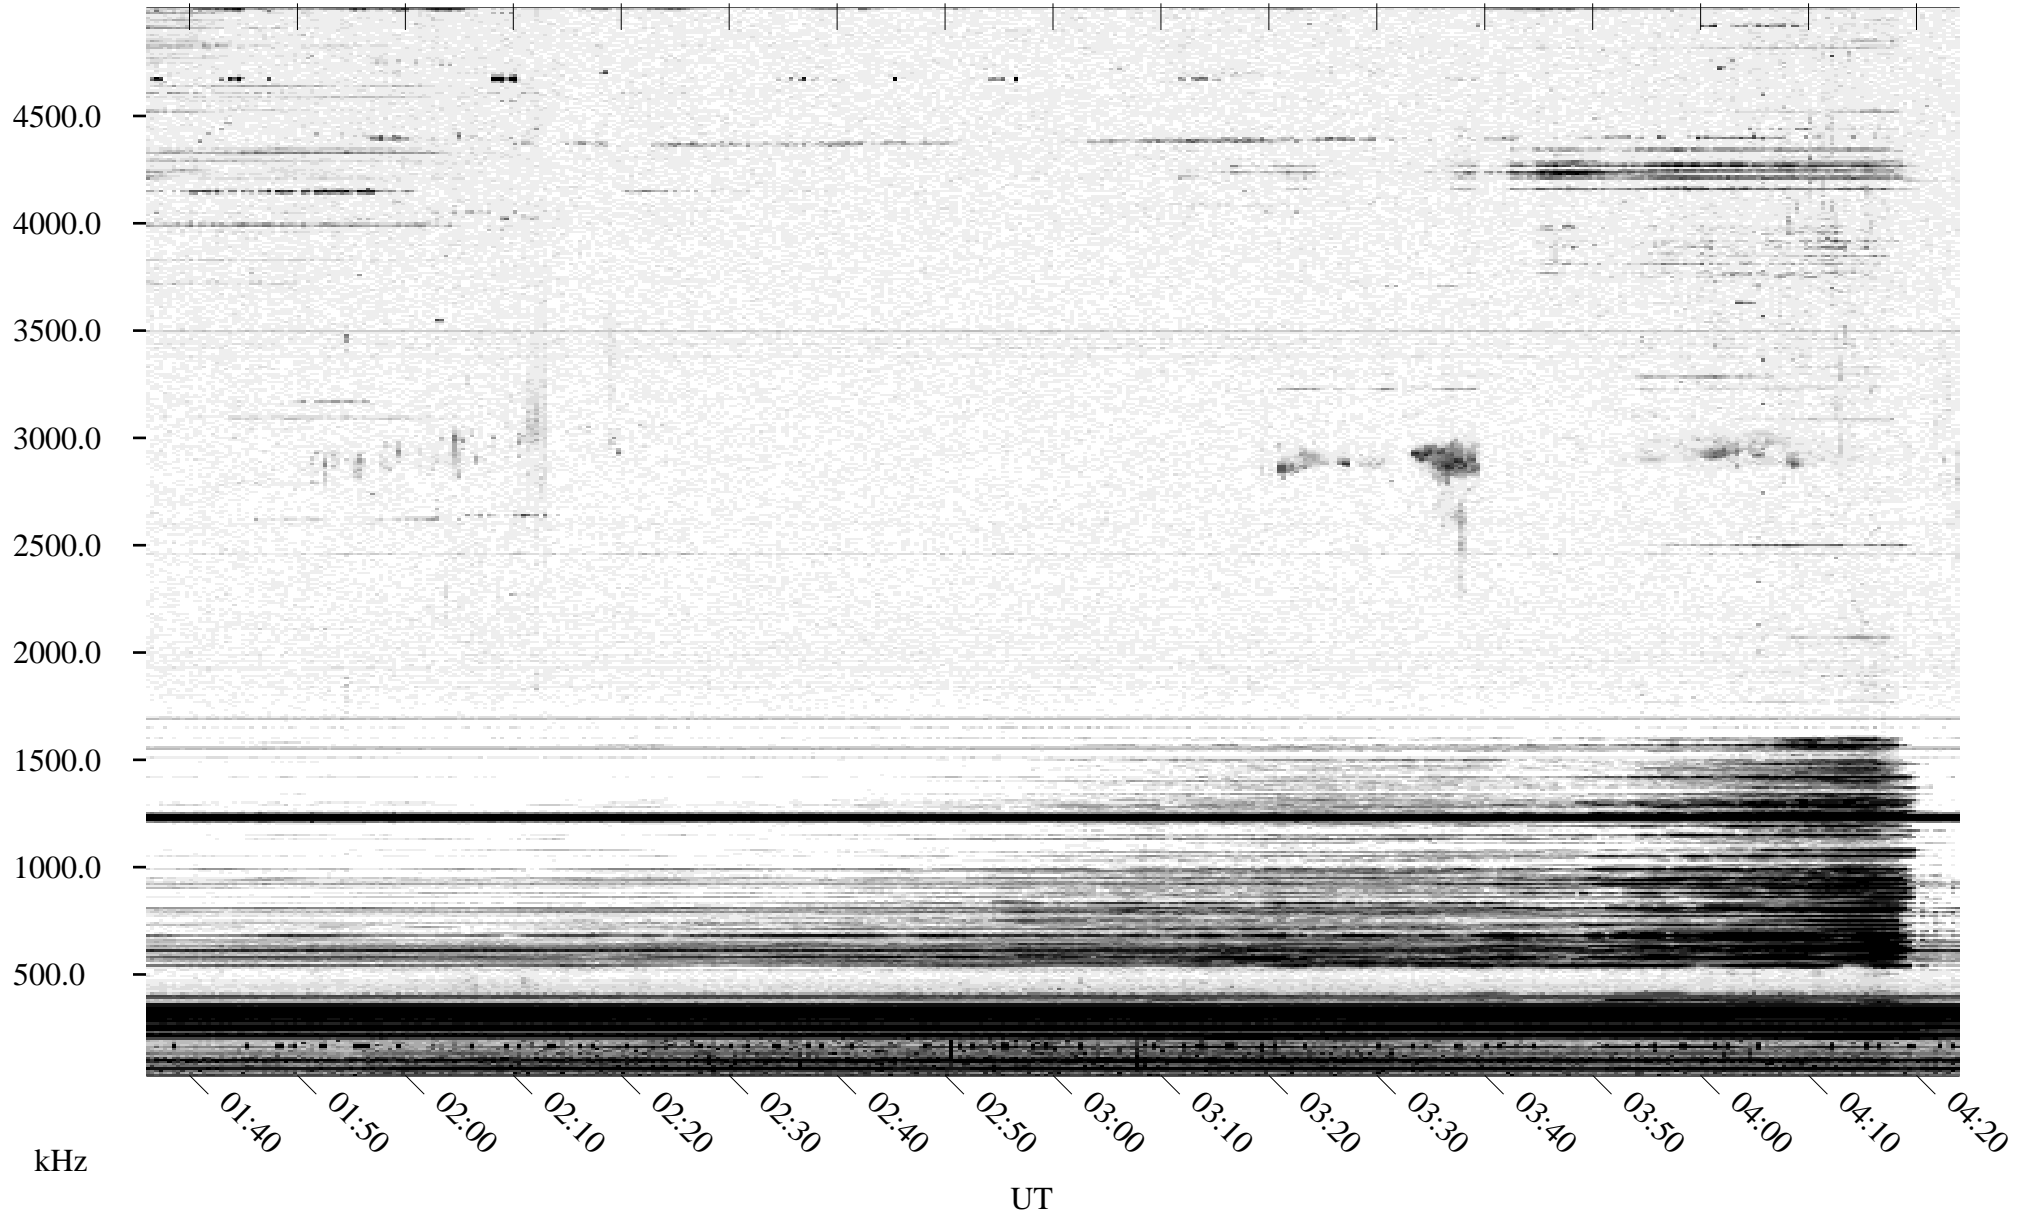

05/02/1995 Churchill, MT

Linear Scale Black = 161 White = 15

ch95122l.r00m max_12

Page 1

05/02/1995 Churchill, MT

Linear Scale Black = 161 White = 15

ch95122l.r00m max_12

Page 2

05/03/1995 Churchill, MT

Linear Scale Black = 161 White = 15

ch95122l.r00m max_12

05/03/1995 Churchill, MT

Linear Scale Black = 161 White = 15

ch95122l.r00m max_12

Page 4

05/03/1995 Churchill, MT

Linear Scale Black = 161 White = 15

ch95122l.r00m max_12

05/03/1995 Churchill, MT

Linear Scale Black = 161 White = 15

ch95122l.r00m max_12

Page 6

05/03/1995 Churchill, MT

Linear Scale Black = 161 White = 15

ch951221.r00m max_12

Page 7

05/03/1995 Churchill, MT

Linear Scale Black = 161 White = 15

ch95122l.r00m max_12