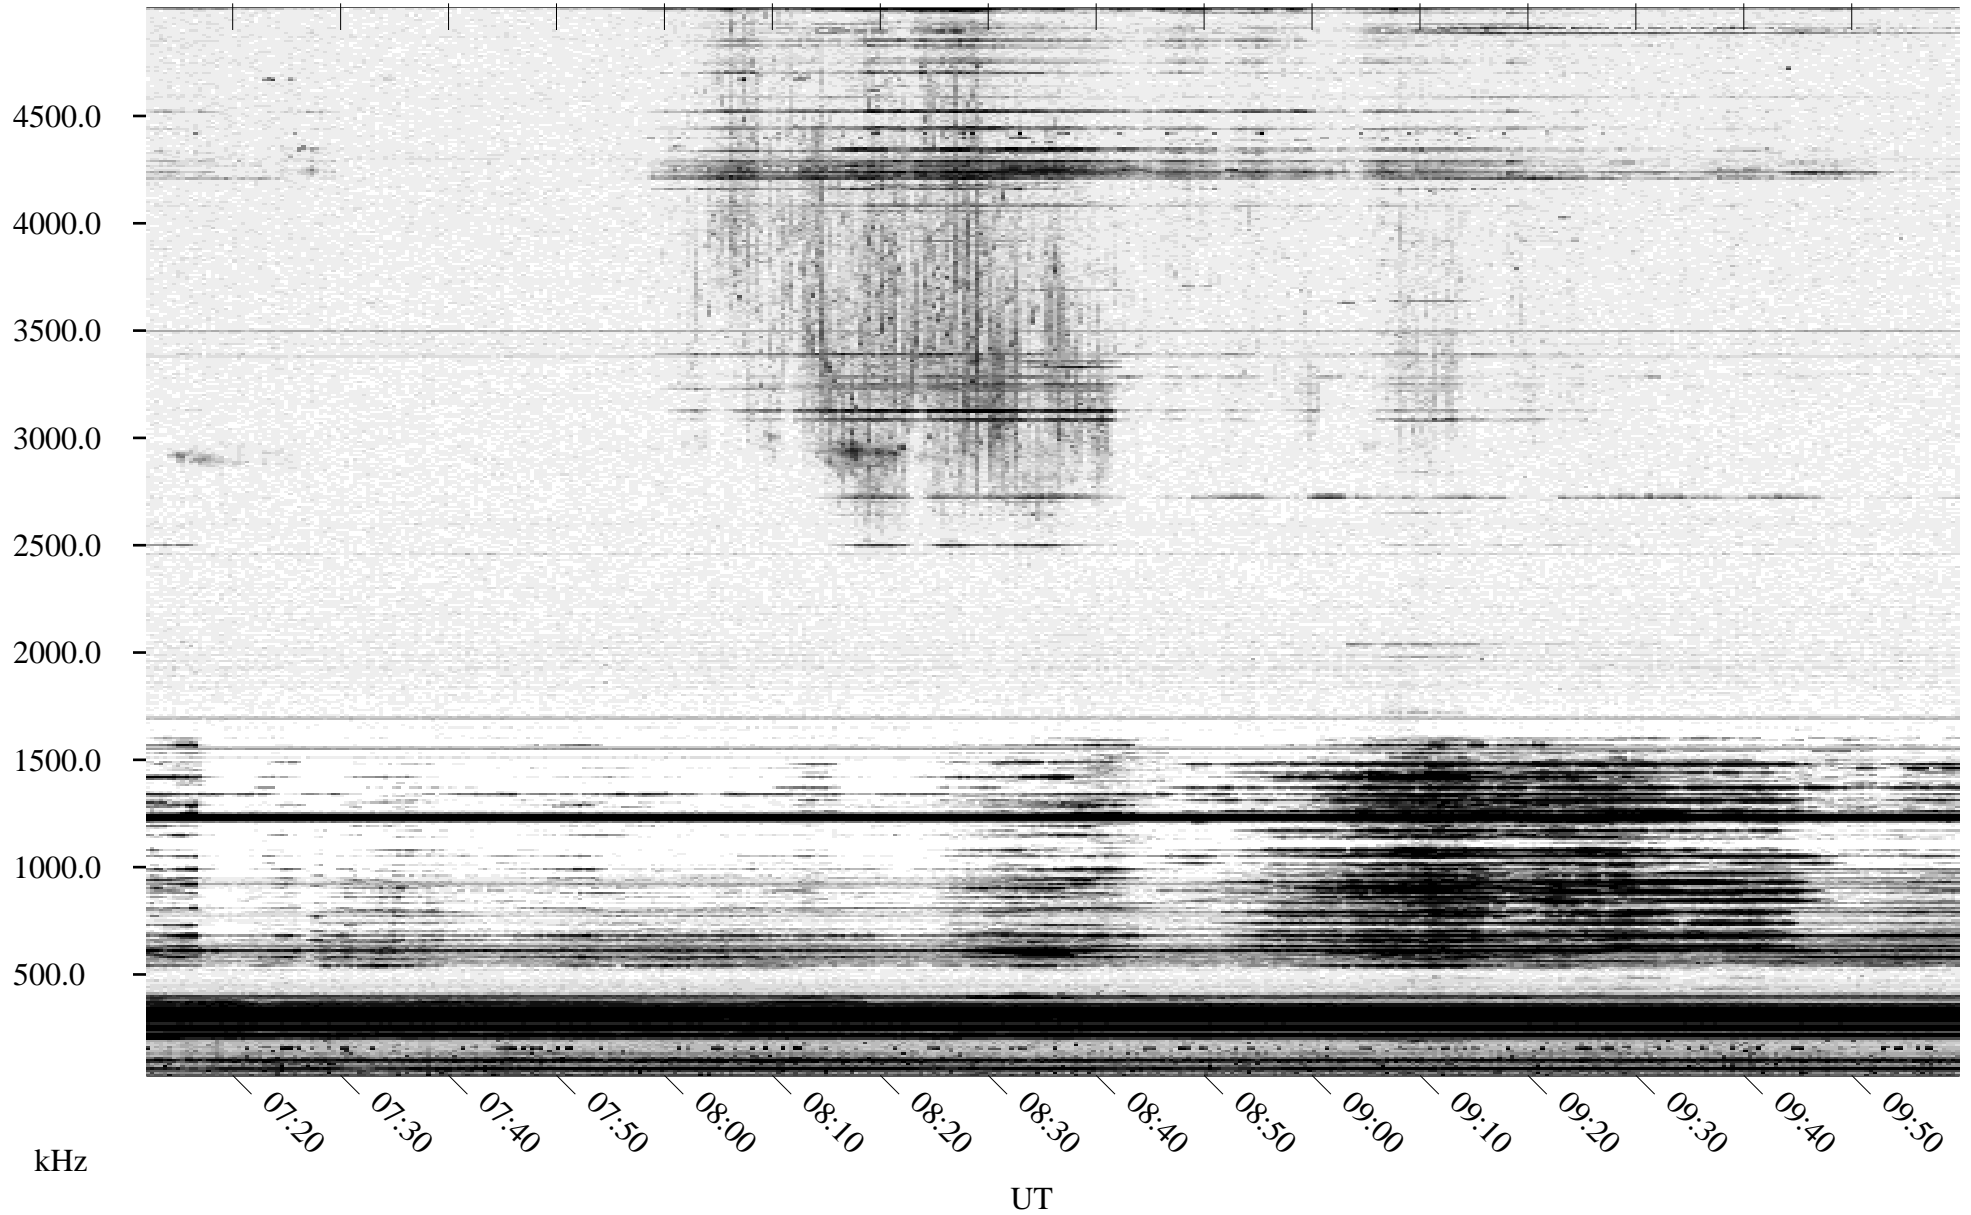

# 05/04/1995 Churchill, MT

Linear Scale    Black = 161    White = 15

ch95123l.r00m max\_12

Page 3

# 05/04/1995 Churchill, MT

Linear Scale    Black = 161    White = 15

ch95123l.r00m max\_12

Page 4

# 05/04/1995 Churchill, MT

Linear Scale    Black = 161    White = 15

ch95123l.r00m max\_12

Page 5

# 05/04/1995 Churchill, MT

Linear Scale    Black = 161    White = 15

ch95123l.r00m max\_12

Page 6