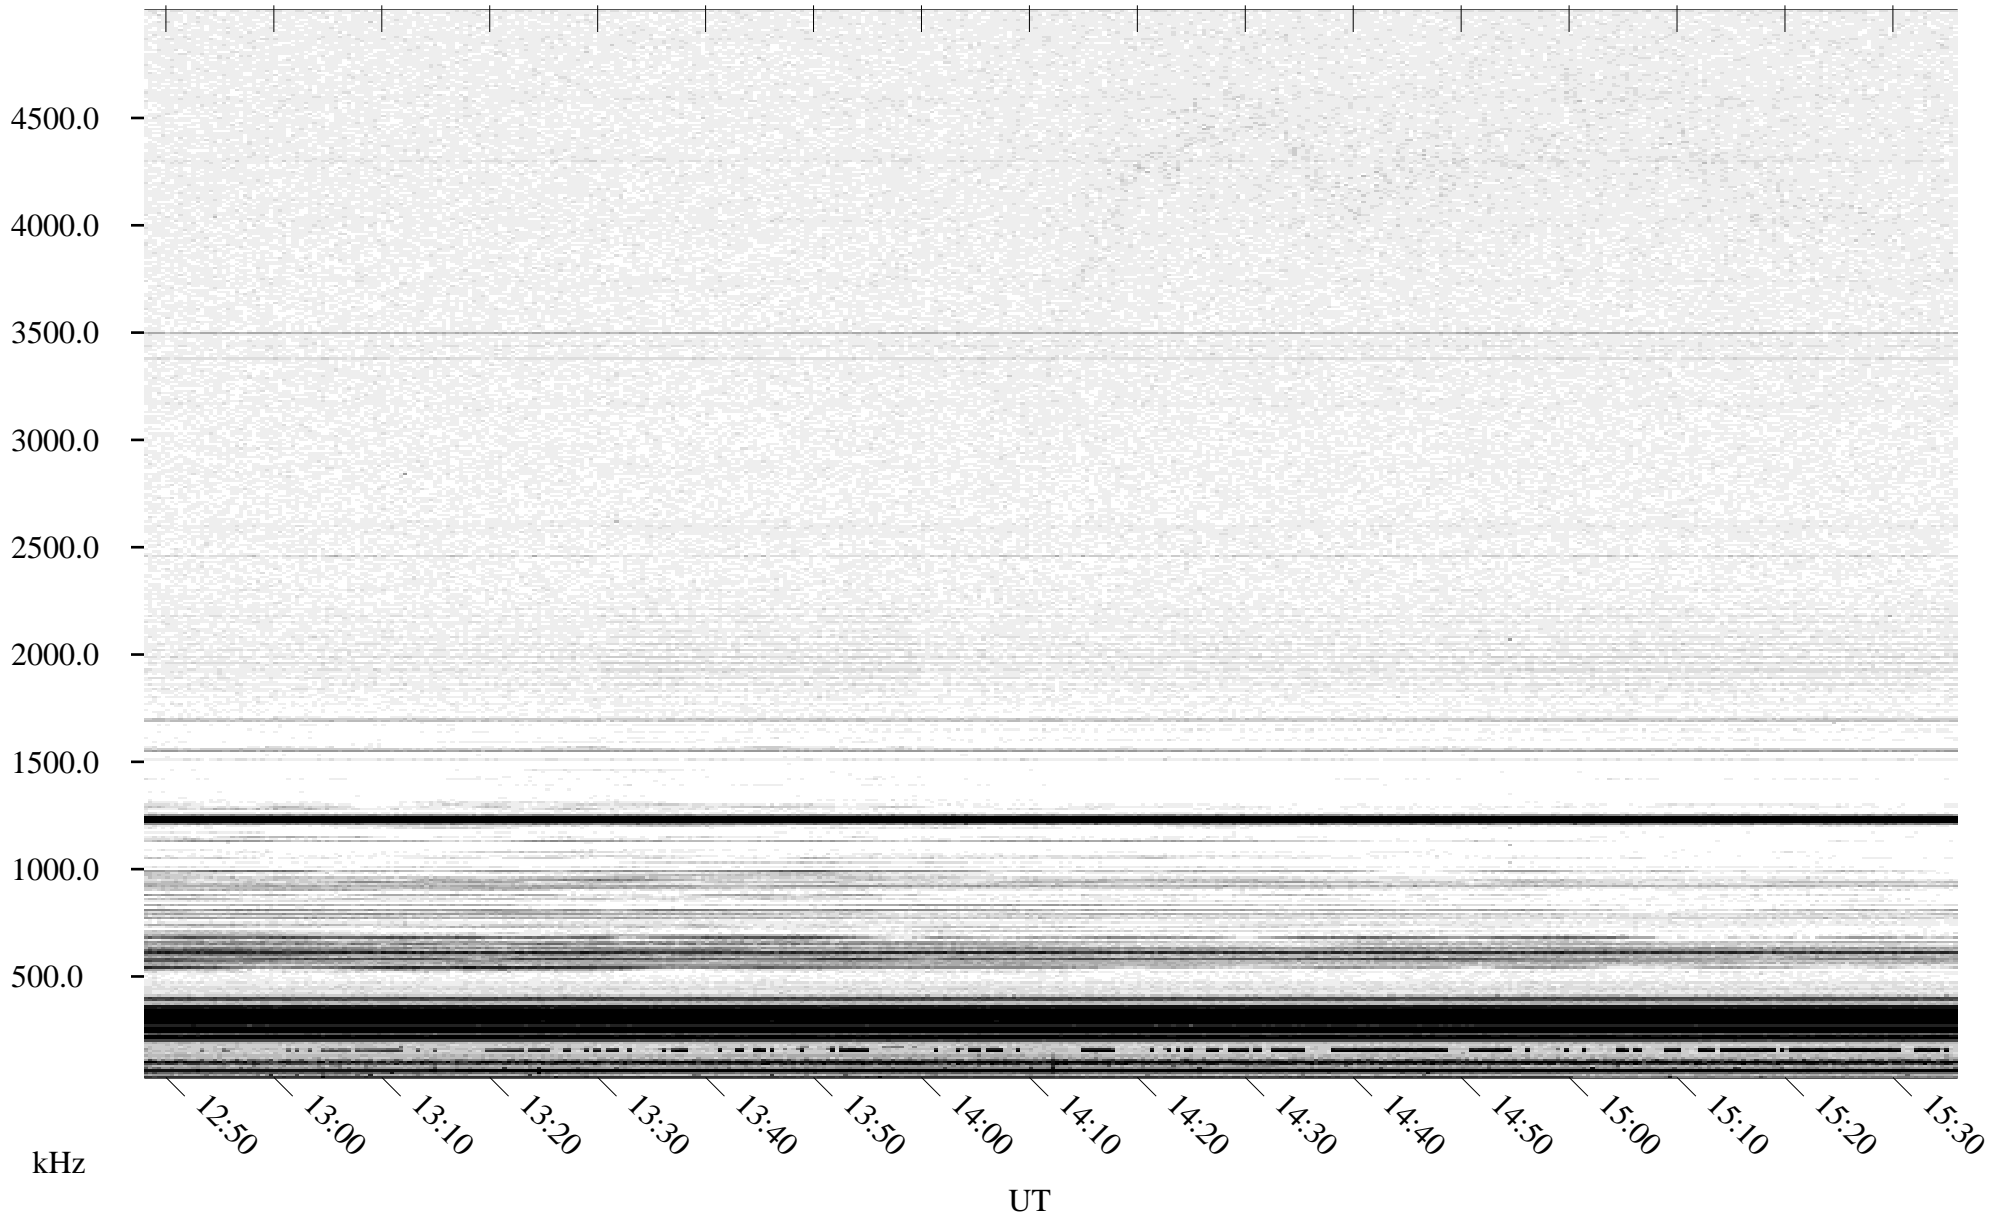

# 05/04/1995 Churchill, MT

Linear Scale    Black = 161    White = 15

ch95123l.r00m max\_12

Page 6

# 05/04/1995 Churchill, MT

Linear Scale    Black = 161    White = 15

ch95123l.r00m max\_12

Page 7

# 05/04/1995 Churchill, MT

Linear Scale    Black = 161    White = 15

ch95123l.r00m max\_12