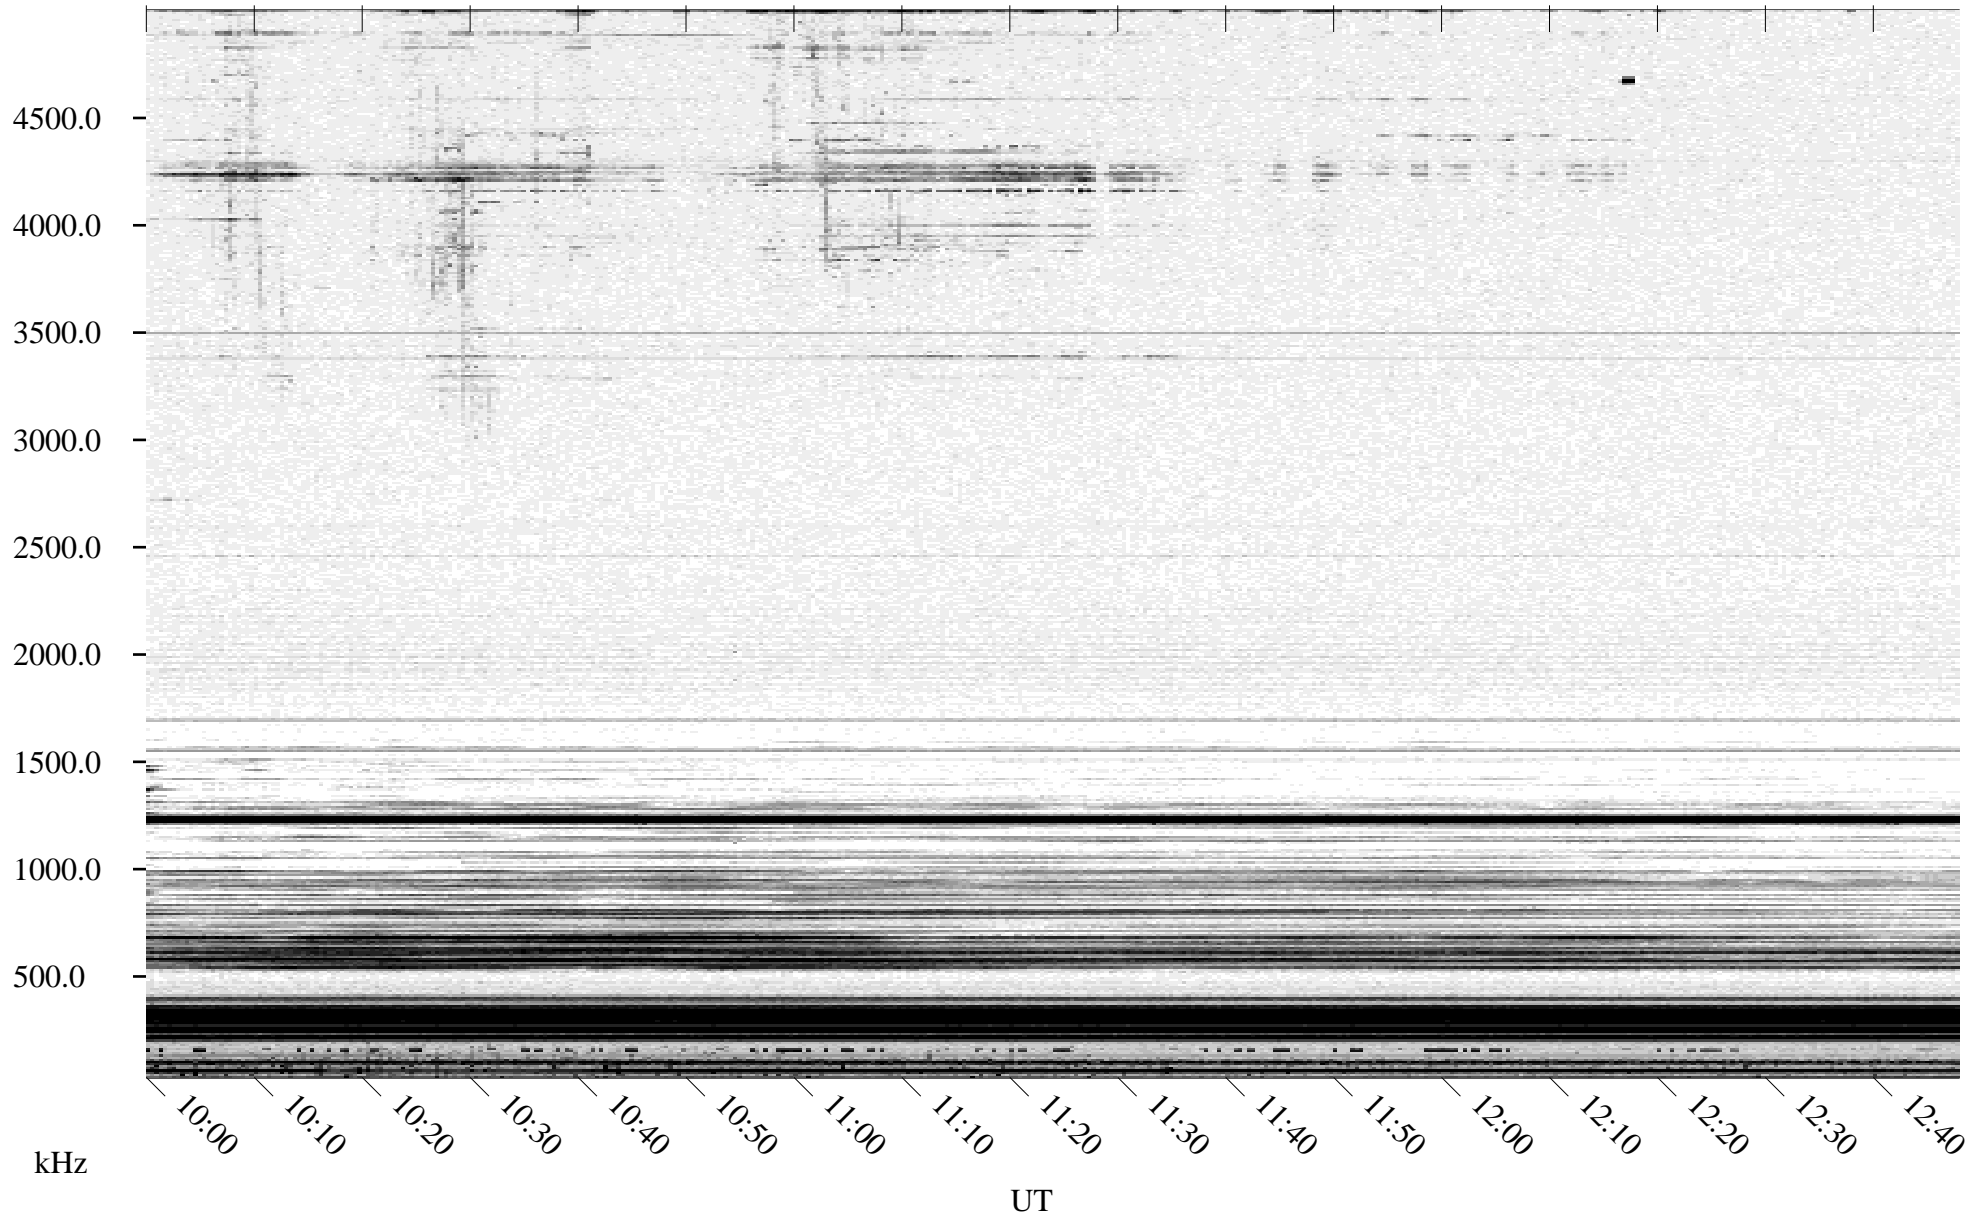

# 05/04/1995 Churchill, MT

Linear Scale    Black = 161    White = 15

ch95123l.r00m max\_12

Page 5

# 05/04/1995 Churchill, MT

Linear Scale    Black = 161    White = 15

ch95123l.r00m max\_12

Page 6

# 05/04/1995 Churchill, MT

Linear Scale    Black = 161    White = 15

ch95123l.r00m max\_12

Page 7

# 05/04/1995 Churchill, MT

Linear Scale    Black = 161    White = 15

ch95123l.r00m max\_12