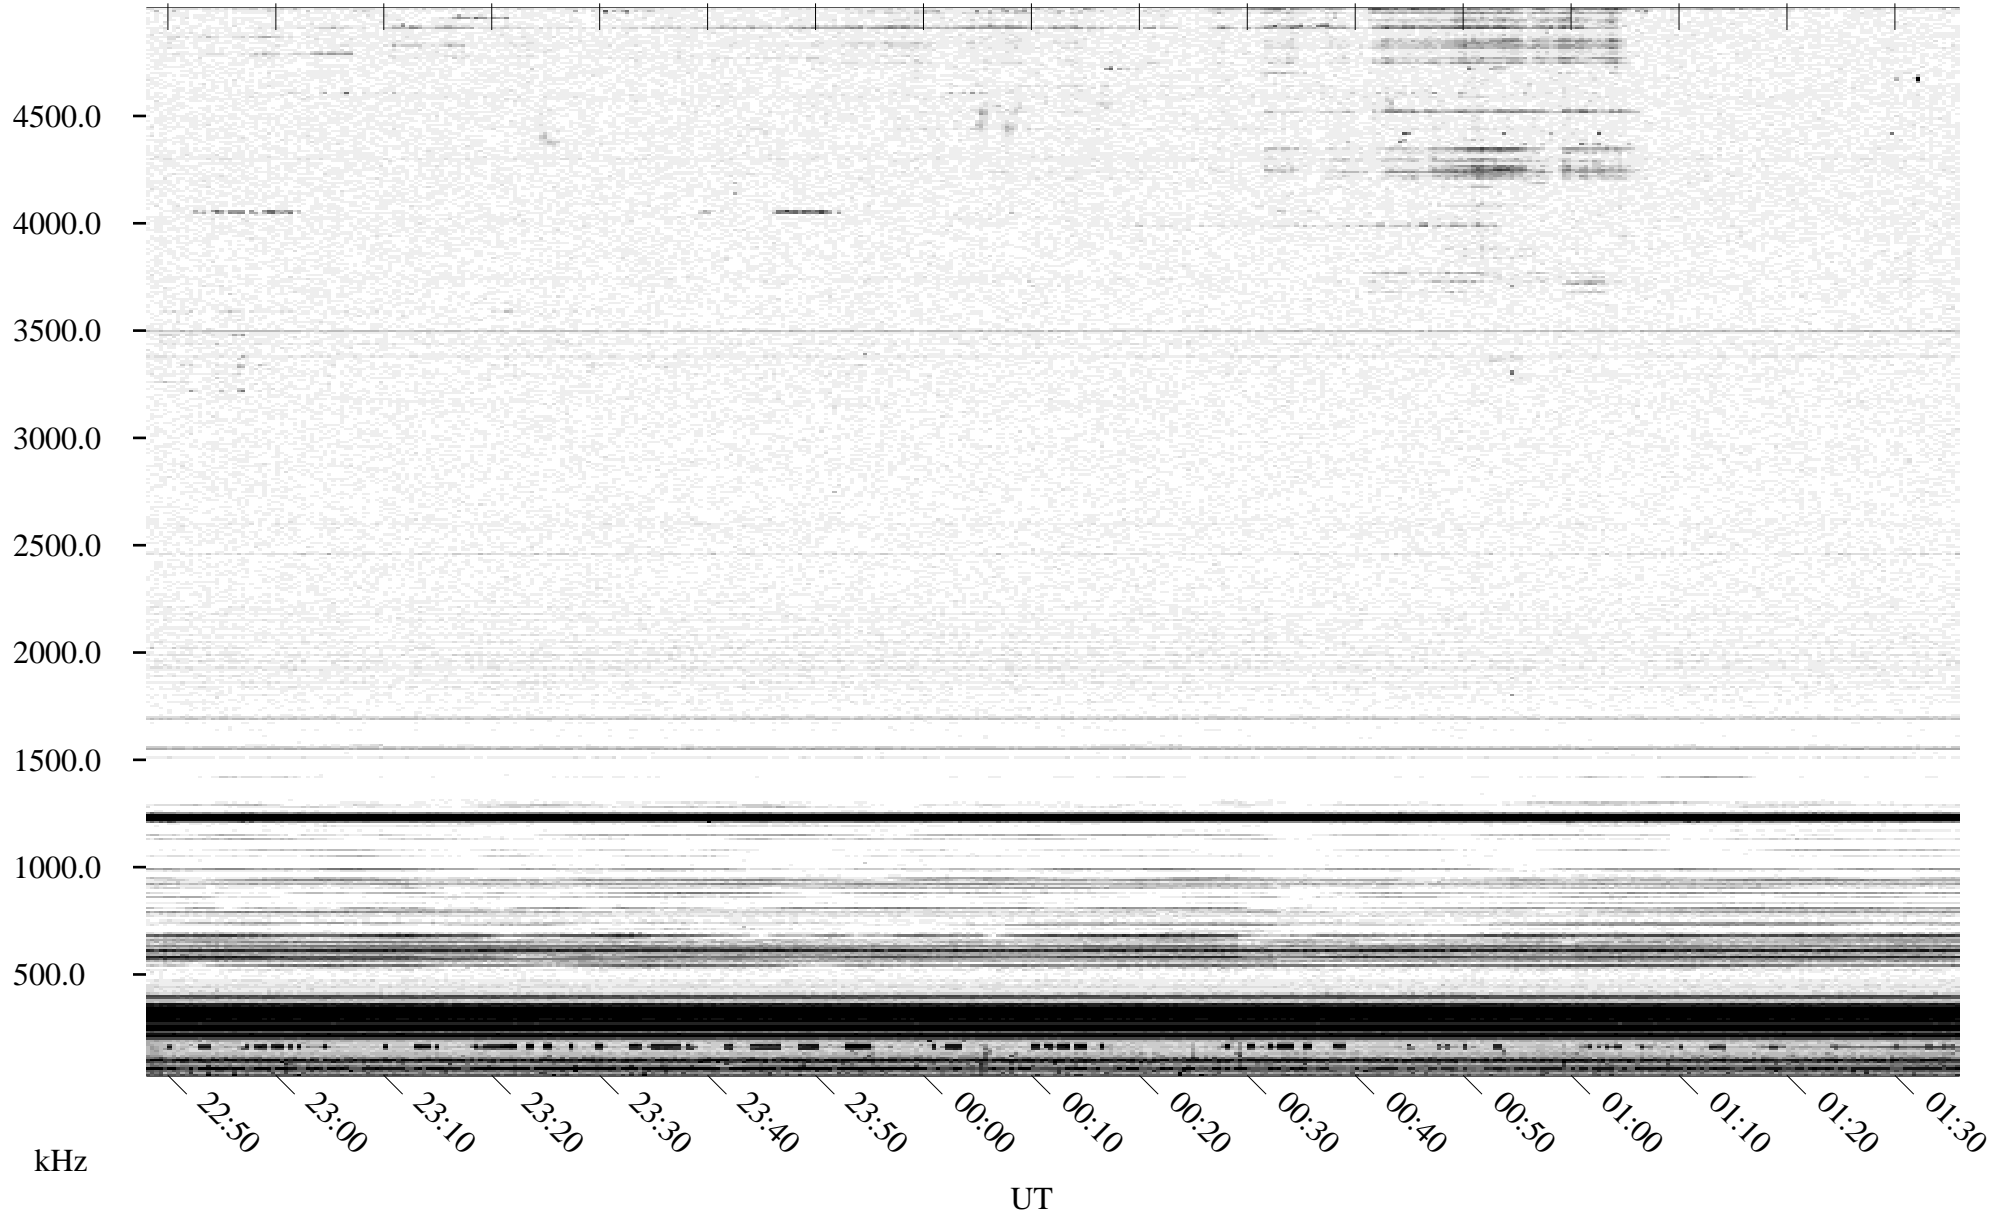

# 05/04/1995 Churchill, MT

Linear Scale    Black = 161    White = 15

ch95124l.r00m max\_12

Page 1

# 05/04/1995 Churchill, MT

Linear Scale    Black = 161    White = 15

ch95124l.r00m max\_12

Page 2

# 05/05/1995 Churchill, MT

Linear Scale    Black = 161    White = 15

ch95124l.r00m max\_12

Page 3

# 05/05/1995 Churchill, MT

Linear Scale    Black = 161    White = 15

ch95124l.r00m max\_12