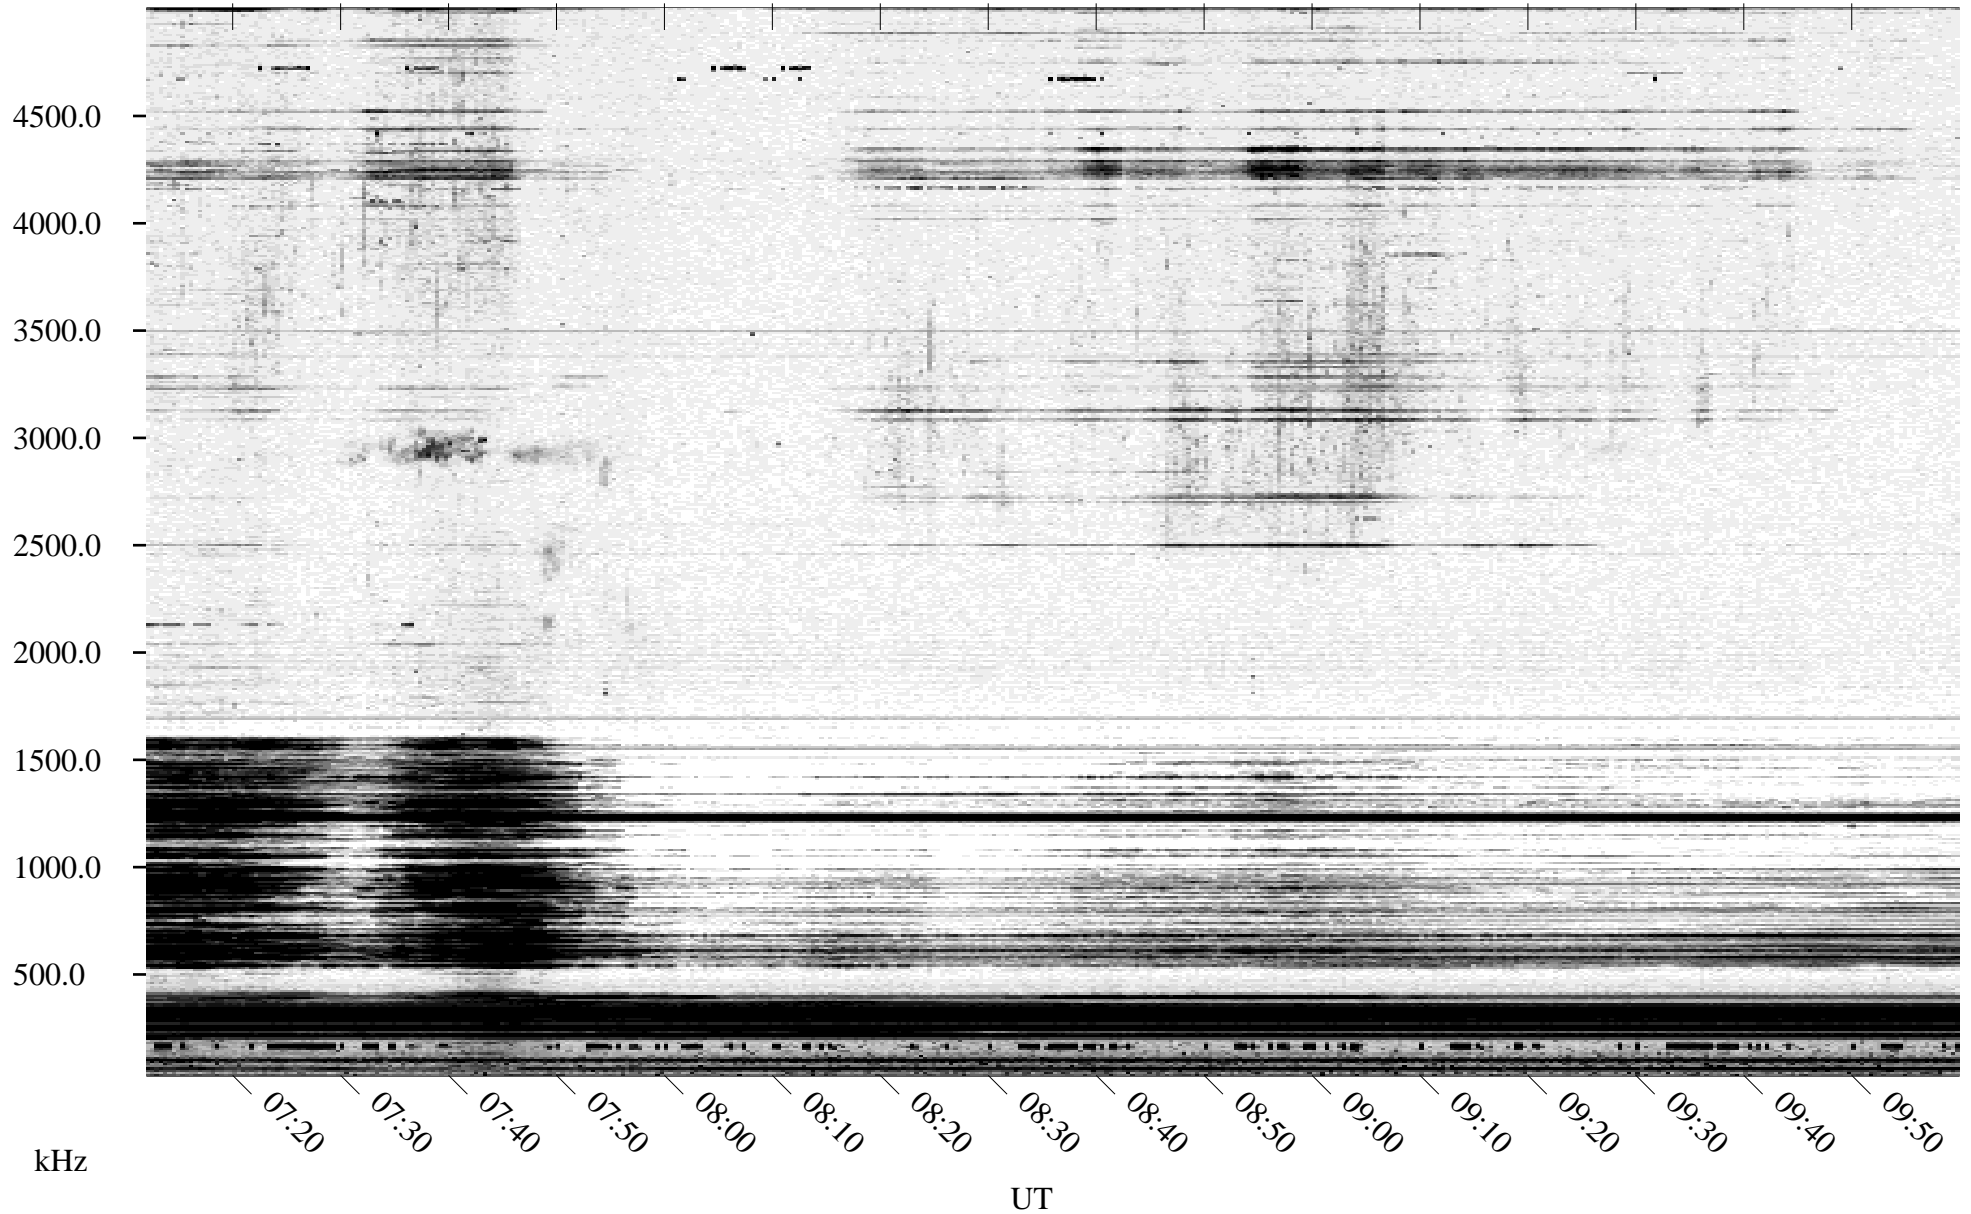

# 05/05/1995 Churchill, MT

Linear Scale    Black = 161    White = 15

ch95124l.r00m max\_12

Page 3

# 05/05/1995 Churchill, MT

Linear Scale    Black = 161    White = 15

ch95124l.r00m max\_12