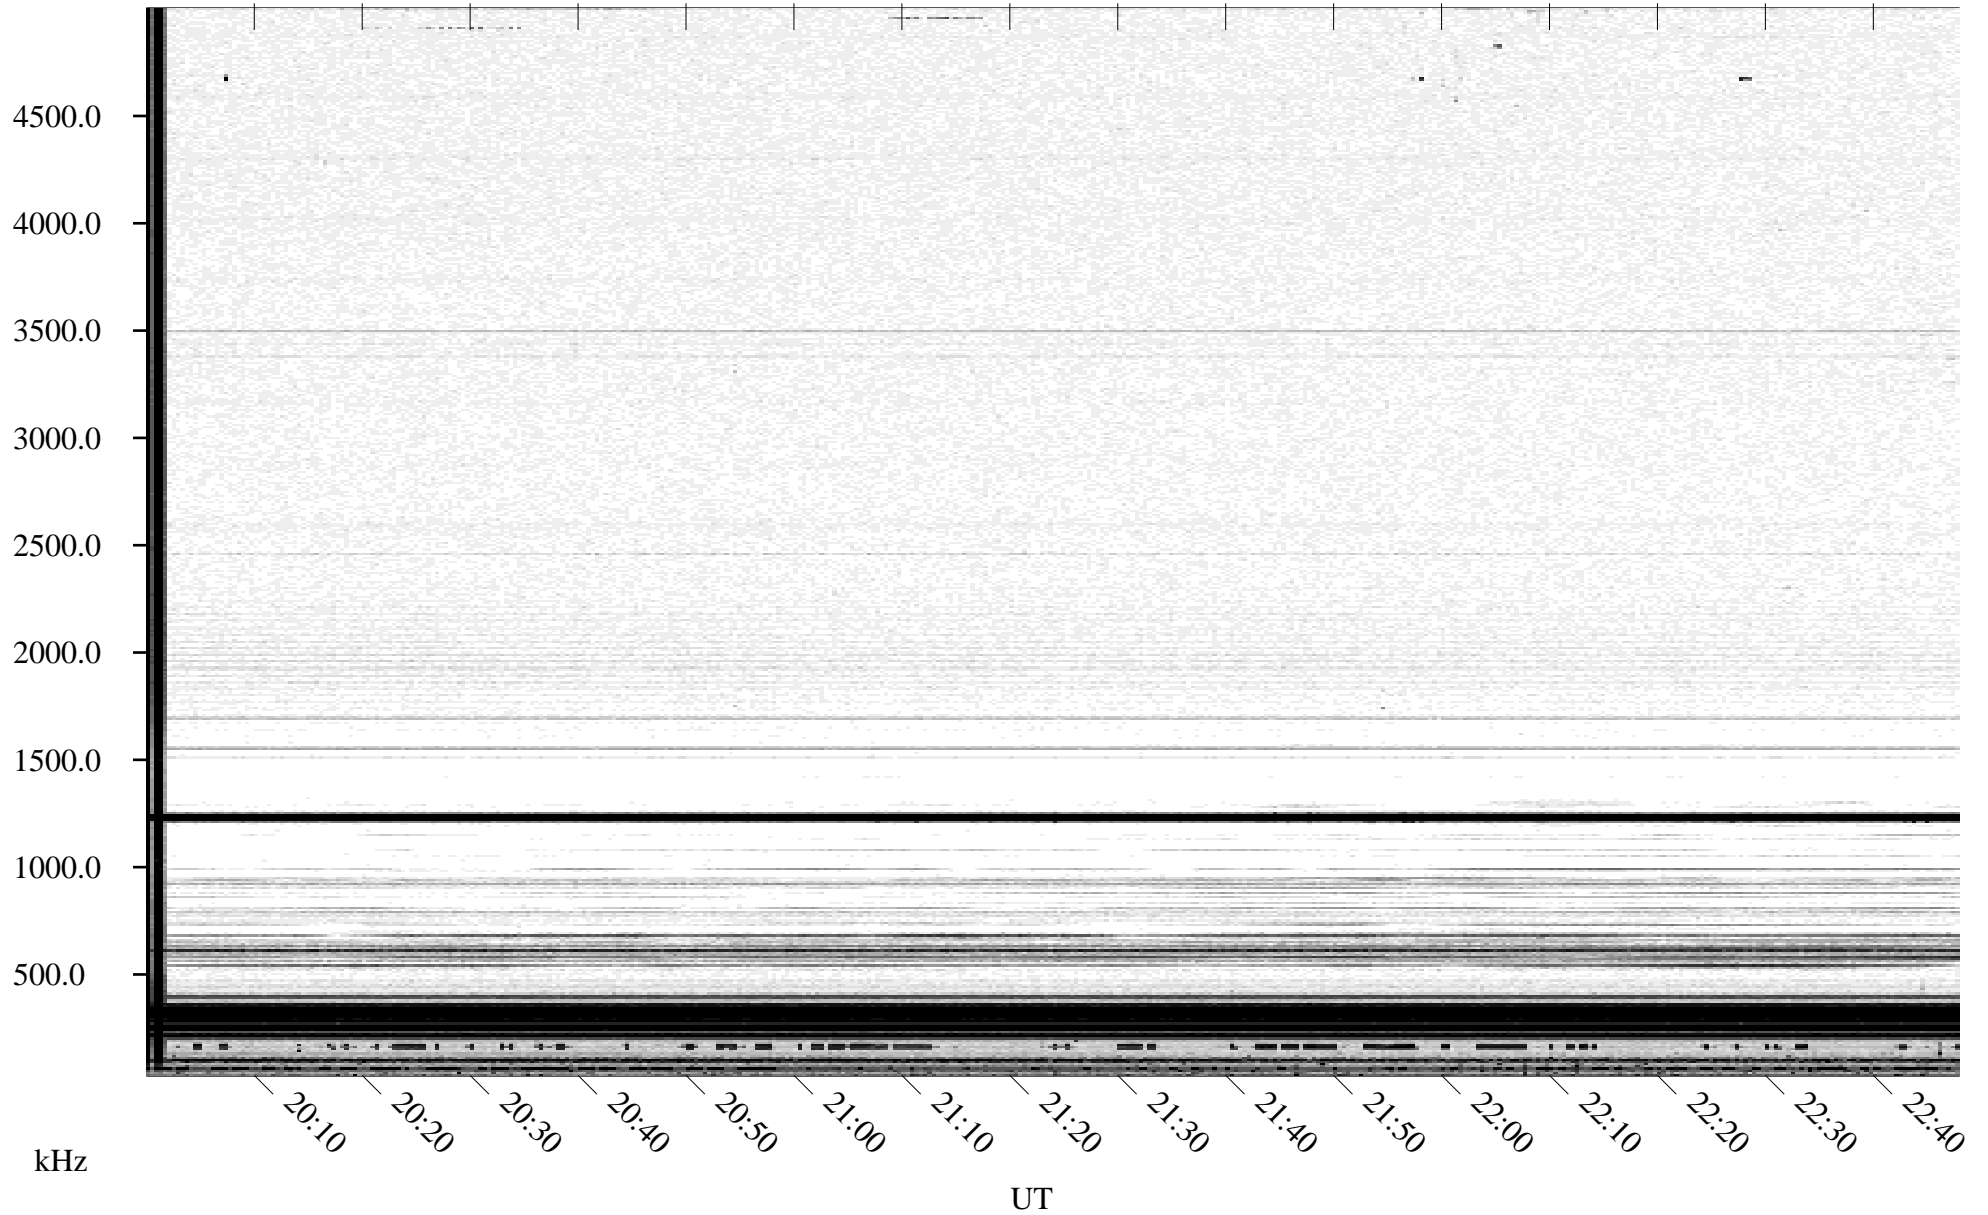

# 05/04/1995 Churchill, MT

Linear Scale    Black = 161    White = 15

ch95124l.r00m max\_12

Page 1

# 05/04/1995 Churchill, MT

Linear Scale    Black = 161    White = 15

ch95124l.r00m max\_12

Page 2

# 05/05/1995 Churchill, MT

Linear Scale    Black = 161    White = 15

ch95124l.r00m max\_12

Page 3

# 05/05/1995 Churchill, MT

Linear Scale    Black = 161    White = 15

ch95124l.r00m max\_12