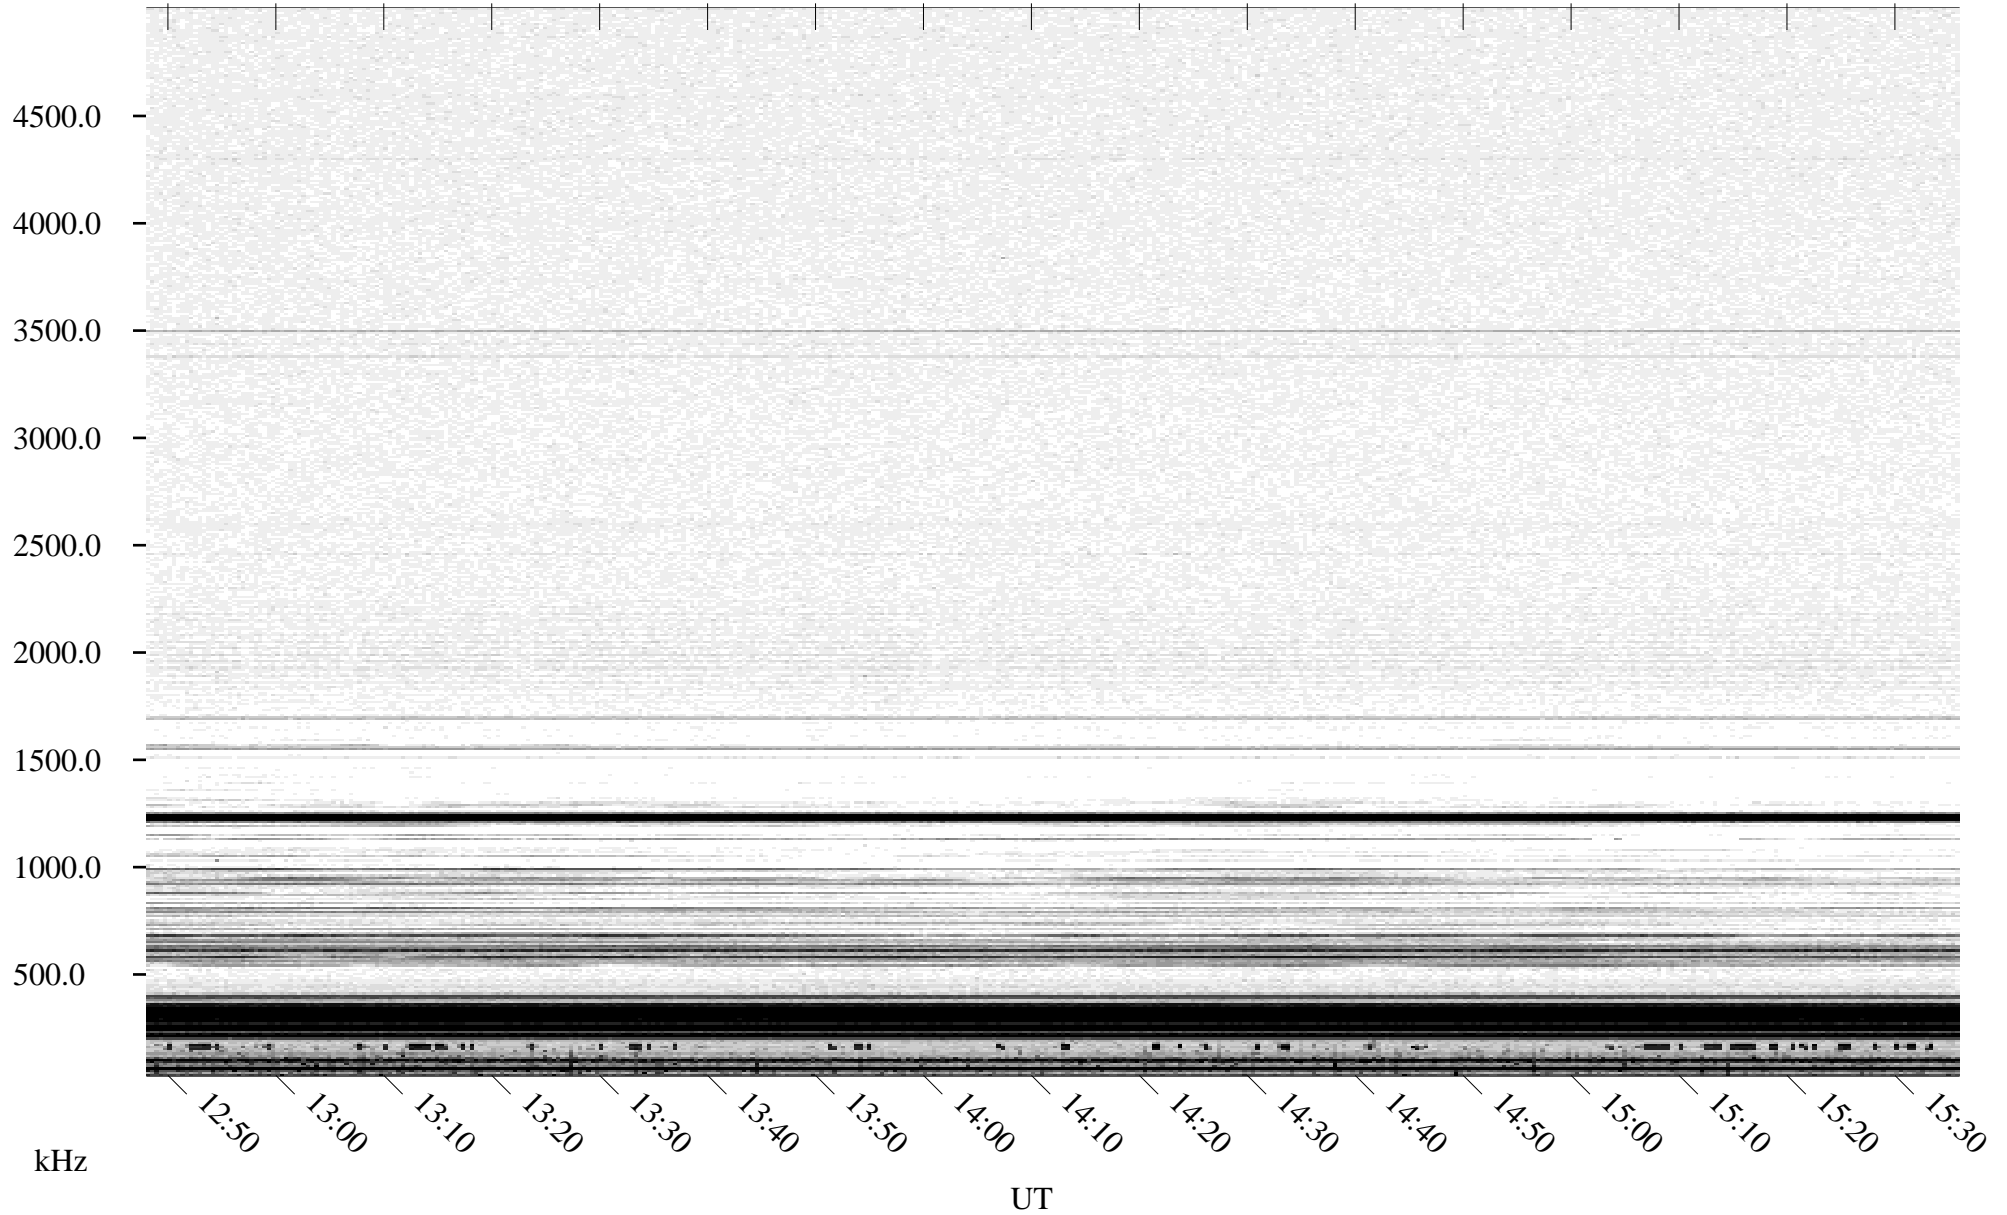

# 05/05/1995 Churchill, MT

Linear Scale    Black = 161    White = 15

ch95124l.r00m max\_12

# 05/05/1995 Churchill, MT

Linear Scale    Black = 161    White = 15

ch95124l.r00m max\_12

Page 7