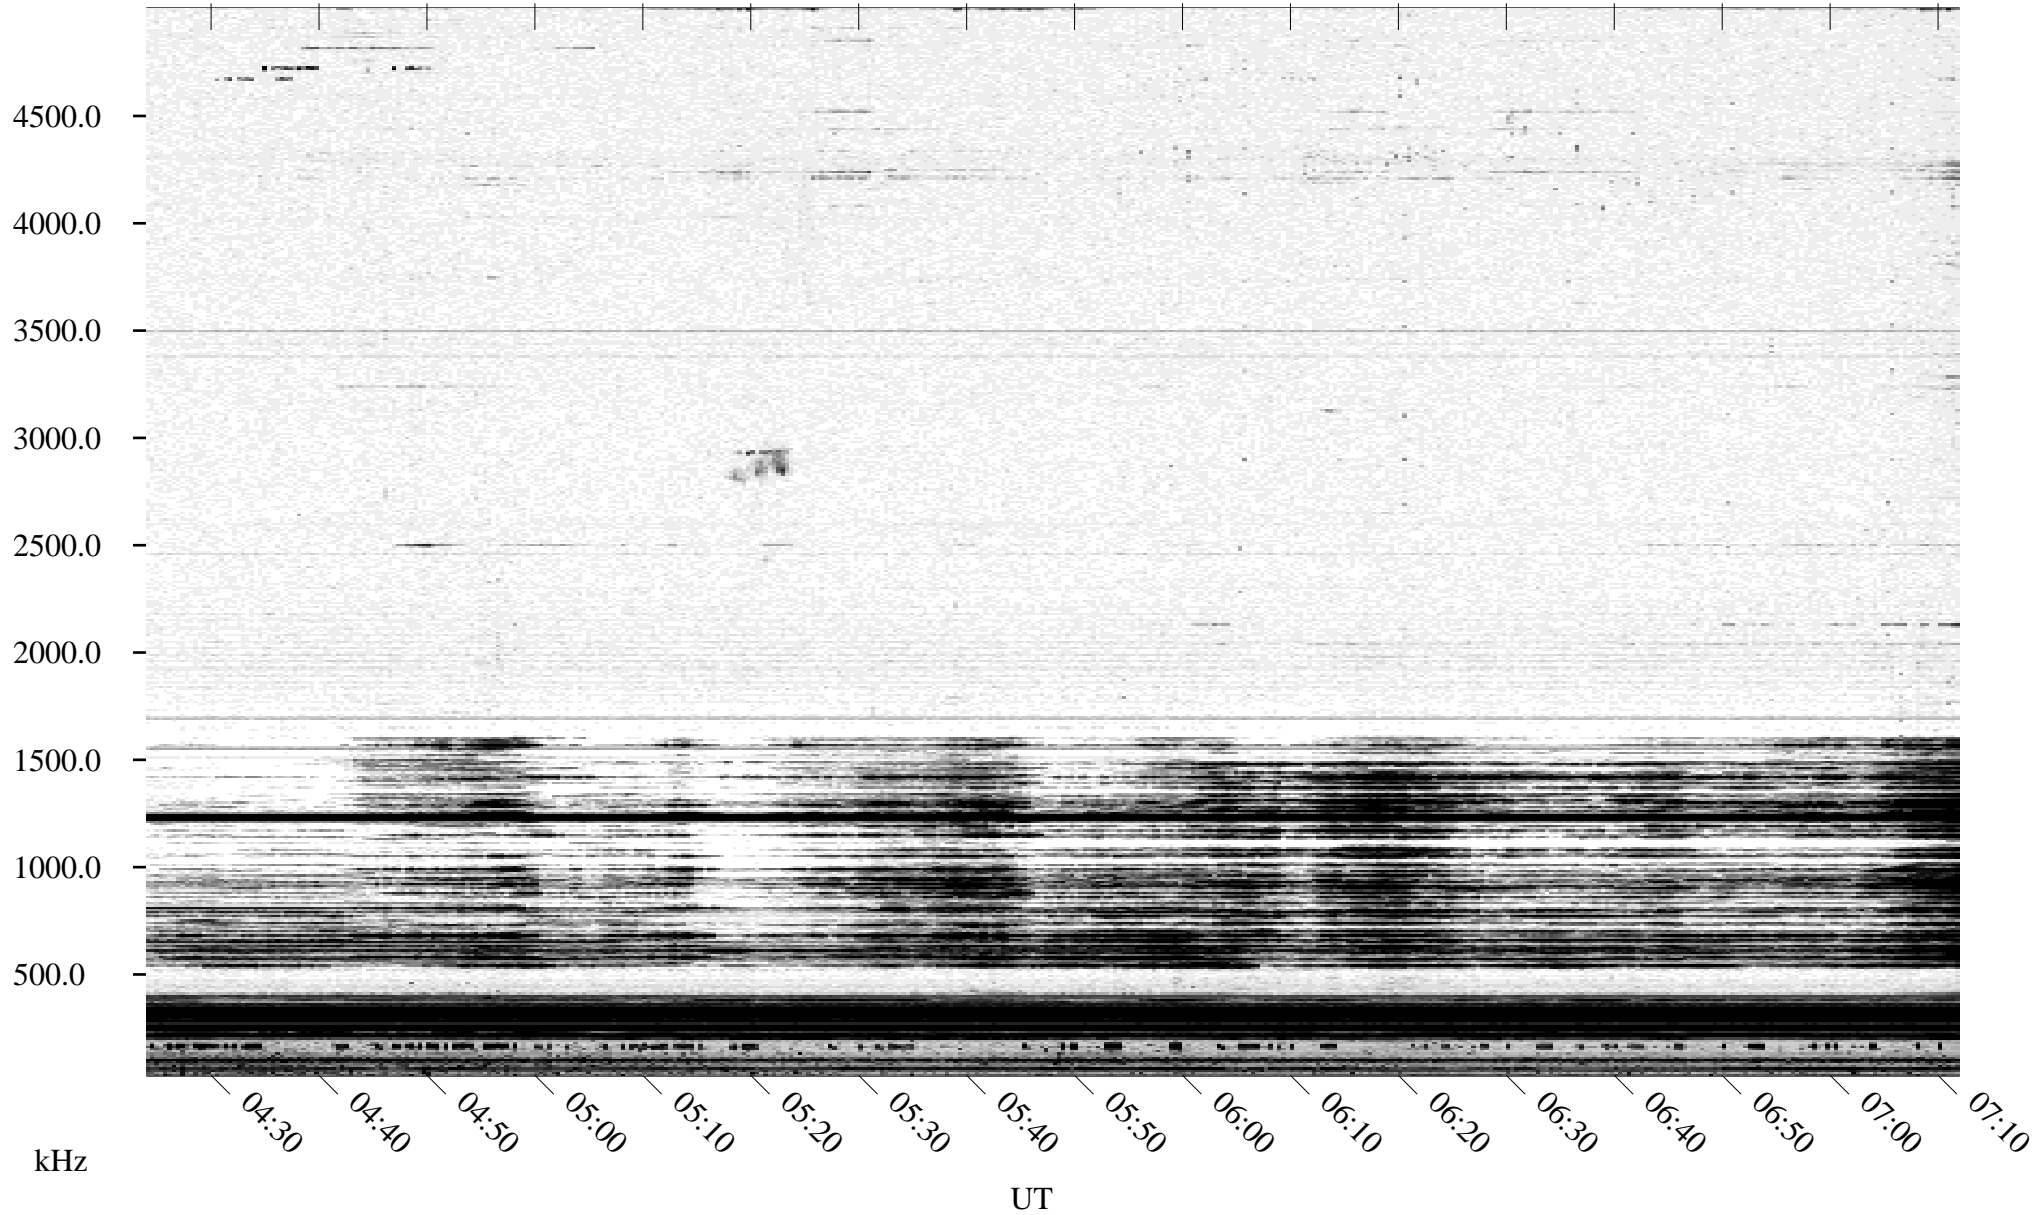

# 05/05/1995 Churchill, MT

Linear Scale    Black = 161    White = 15

ch95124l.r00m max\_12

Page 3

# 05/05/1995 Churchill, MT

Linear Scale    Black = 161    White = 15

ch95124l.r00m max\_12