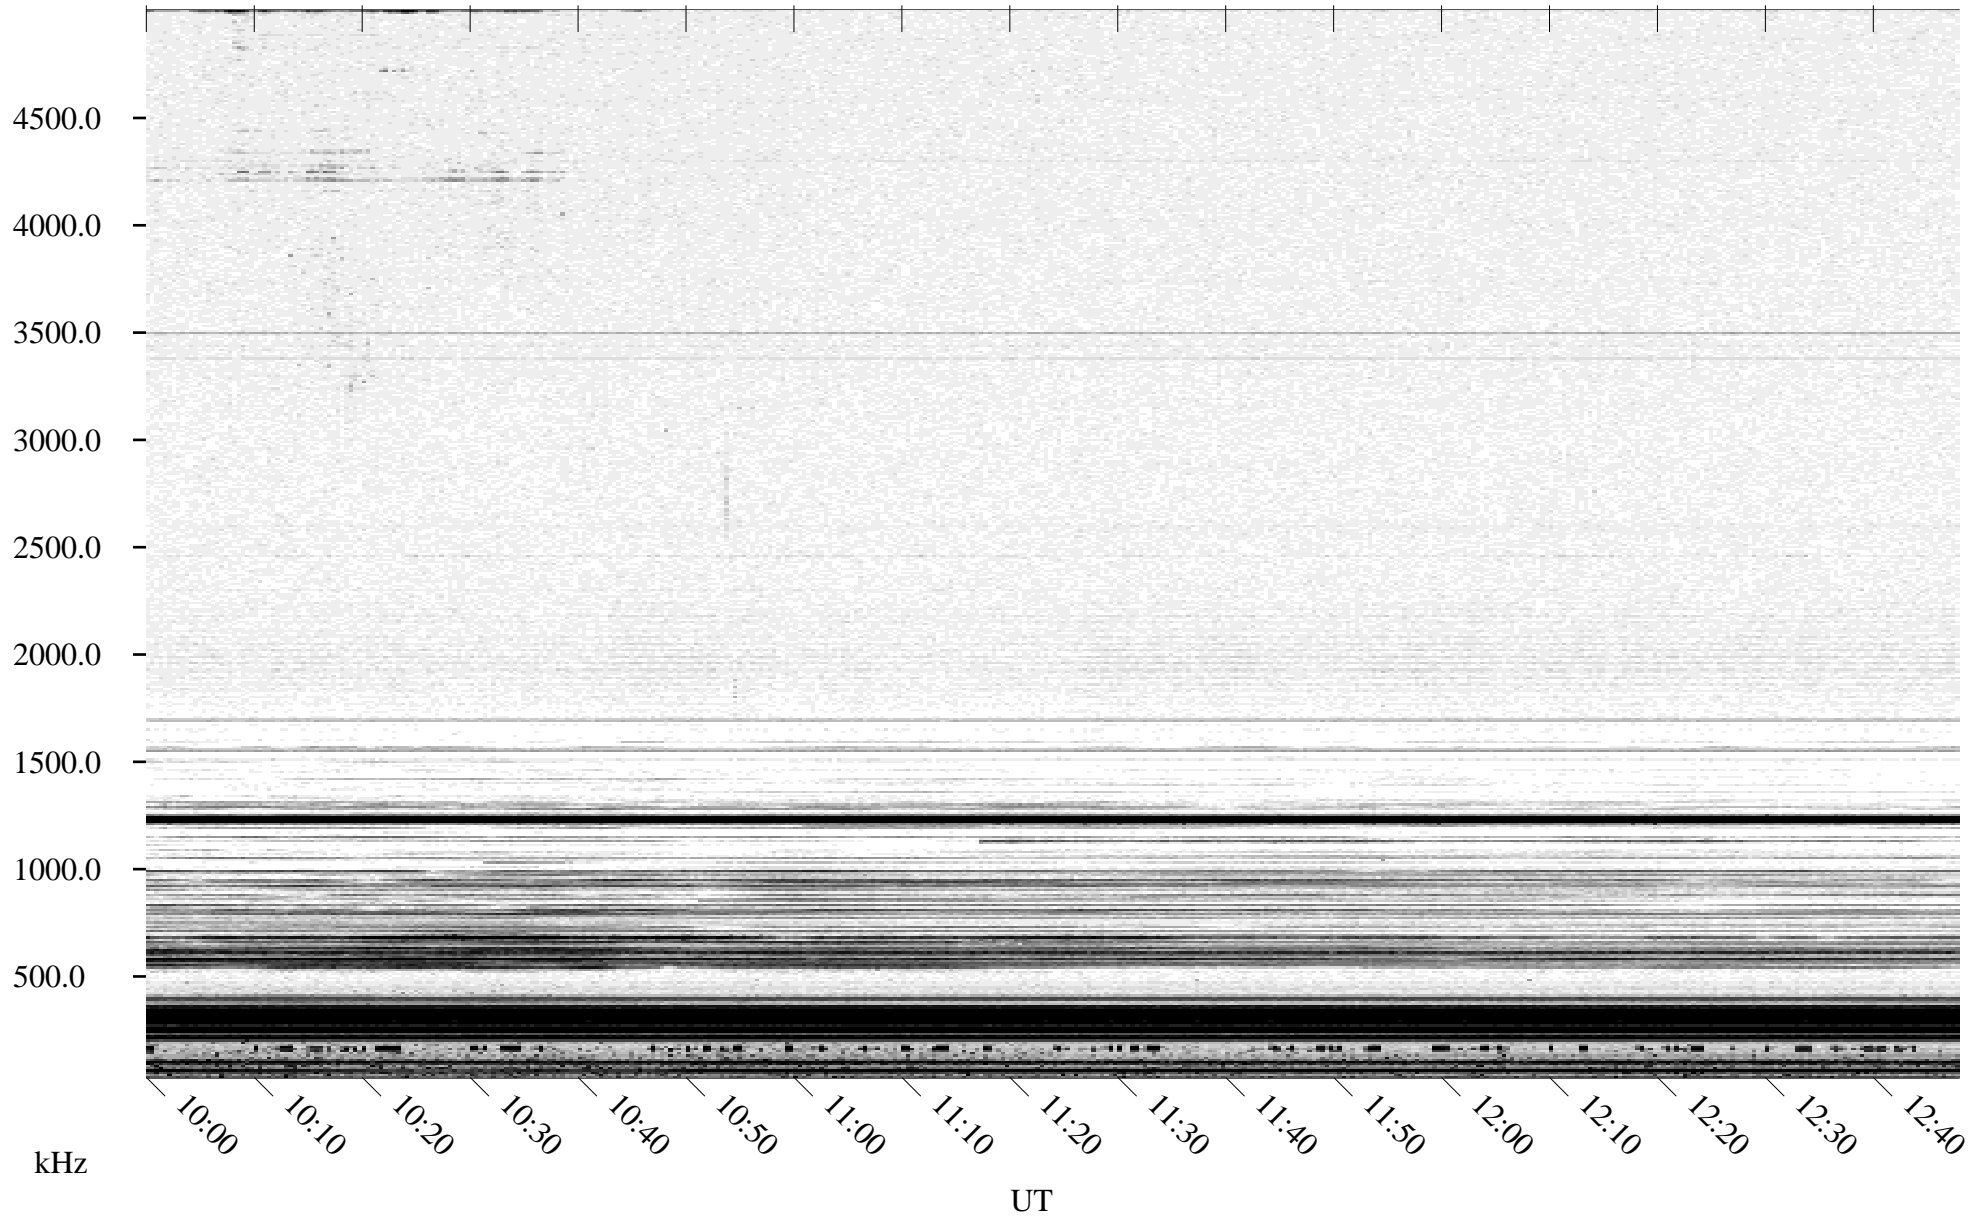

# 05/05/1995 Churchill, MT

Linear Scale    Black = 161    White = 15

ch95124l.r00m max\_12

# 05/05/1995 Churchill, MT

Linear Scale    Black = 161    White = 15

ch95124l.r00m max\_12

Page 7