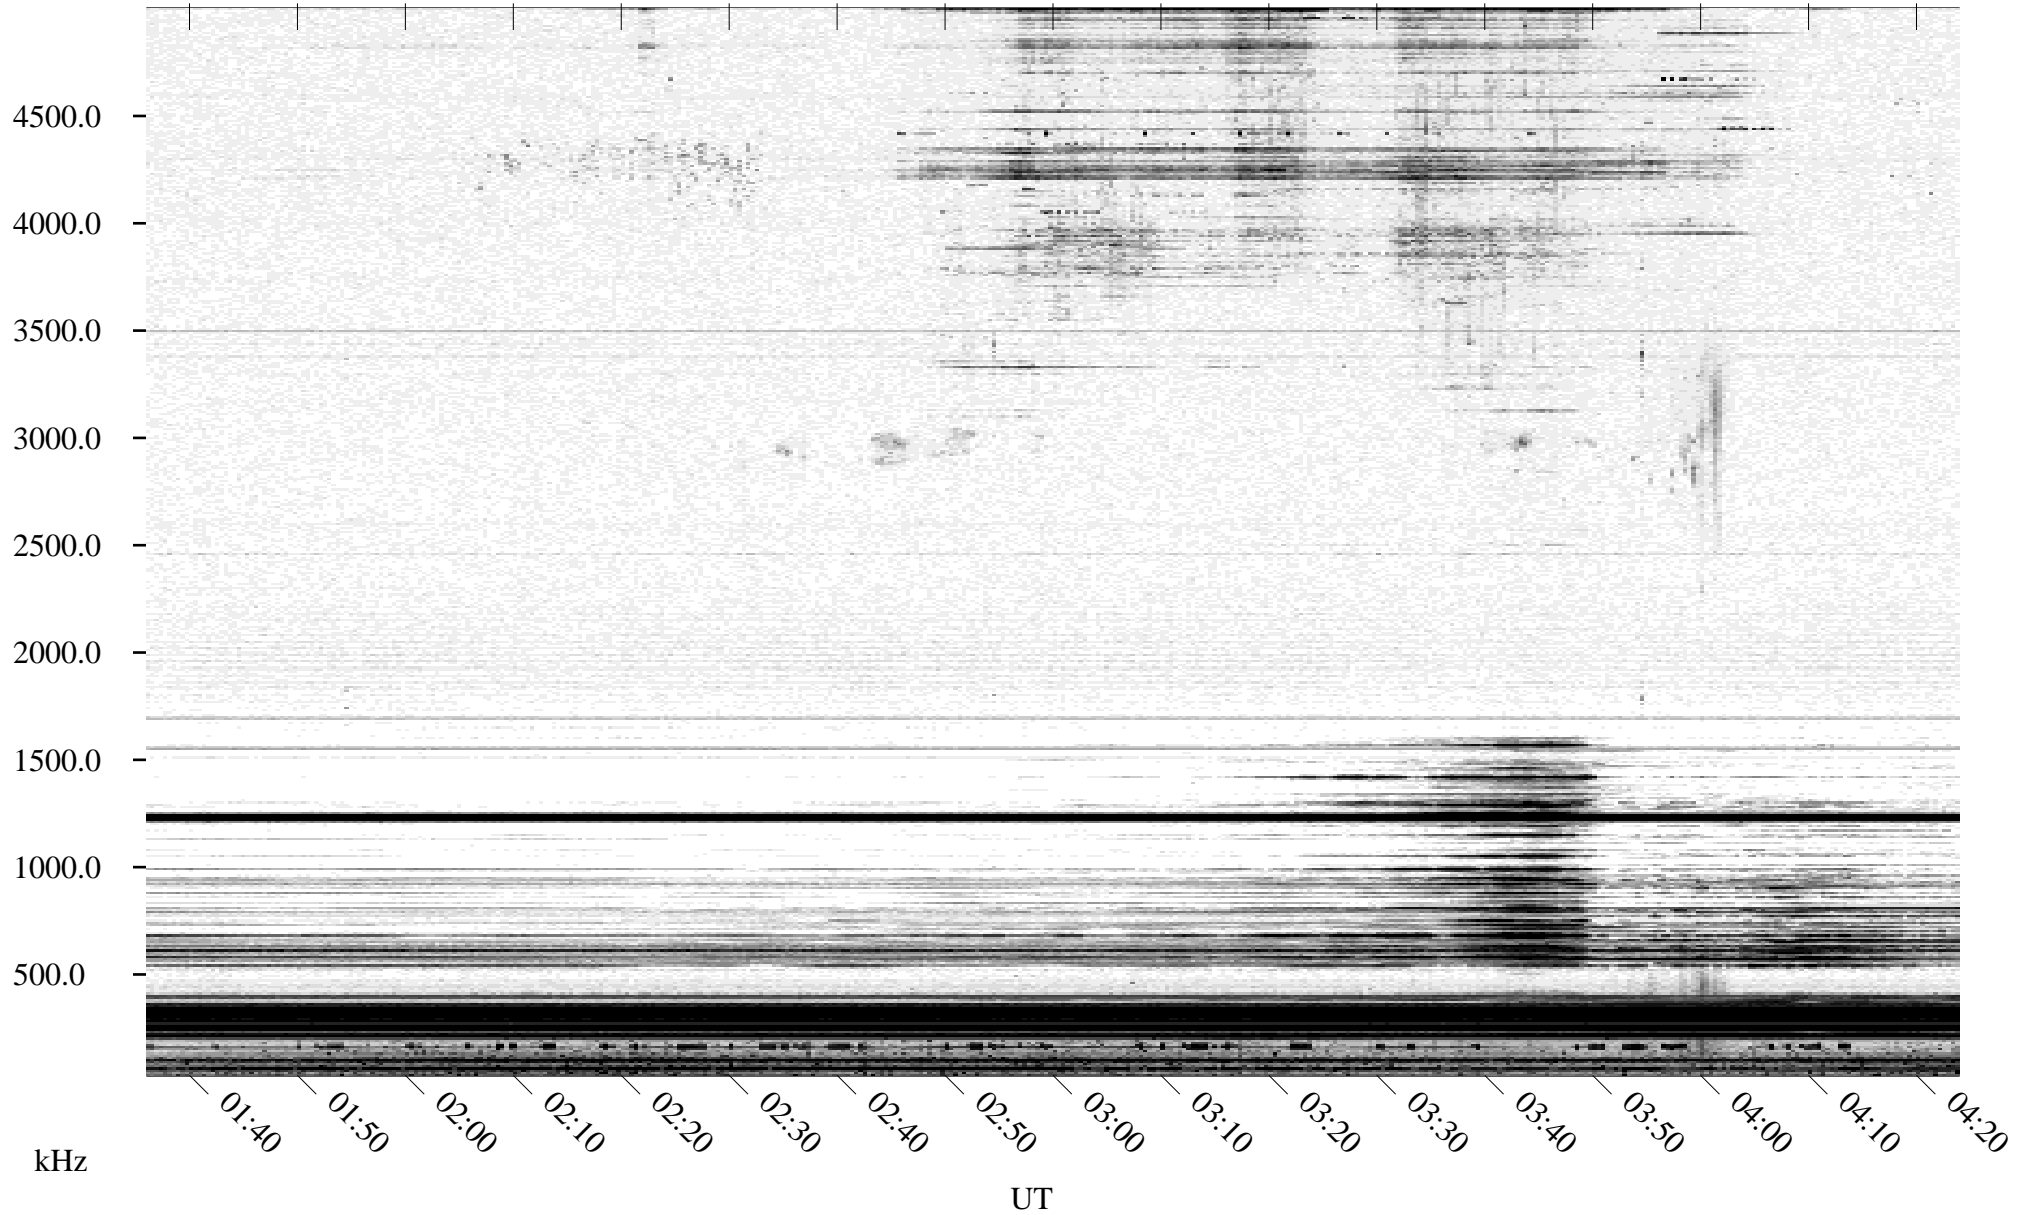

# 05/04/1995 Churchill, MT

Linear Scale    Black = 161    White = 15

ch95124l.r00m max\_12

Page 1

# 05/04/1995 Churchill, MT

Linear Scale    Black = 161    White = 15

ch95124l.r00m max\_12

Page 2

# 05/05/1995 Churchill, MT

Linear Scale    Black = 161    White = 15

ch95124l.r00m max\_12

Page 3

# 05/05/1995 Churchill, MT

Linear Scale    Black = 161    White = 15

ch95124l.r00m max\_12