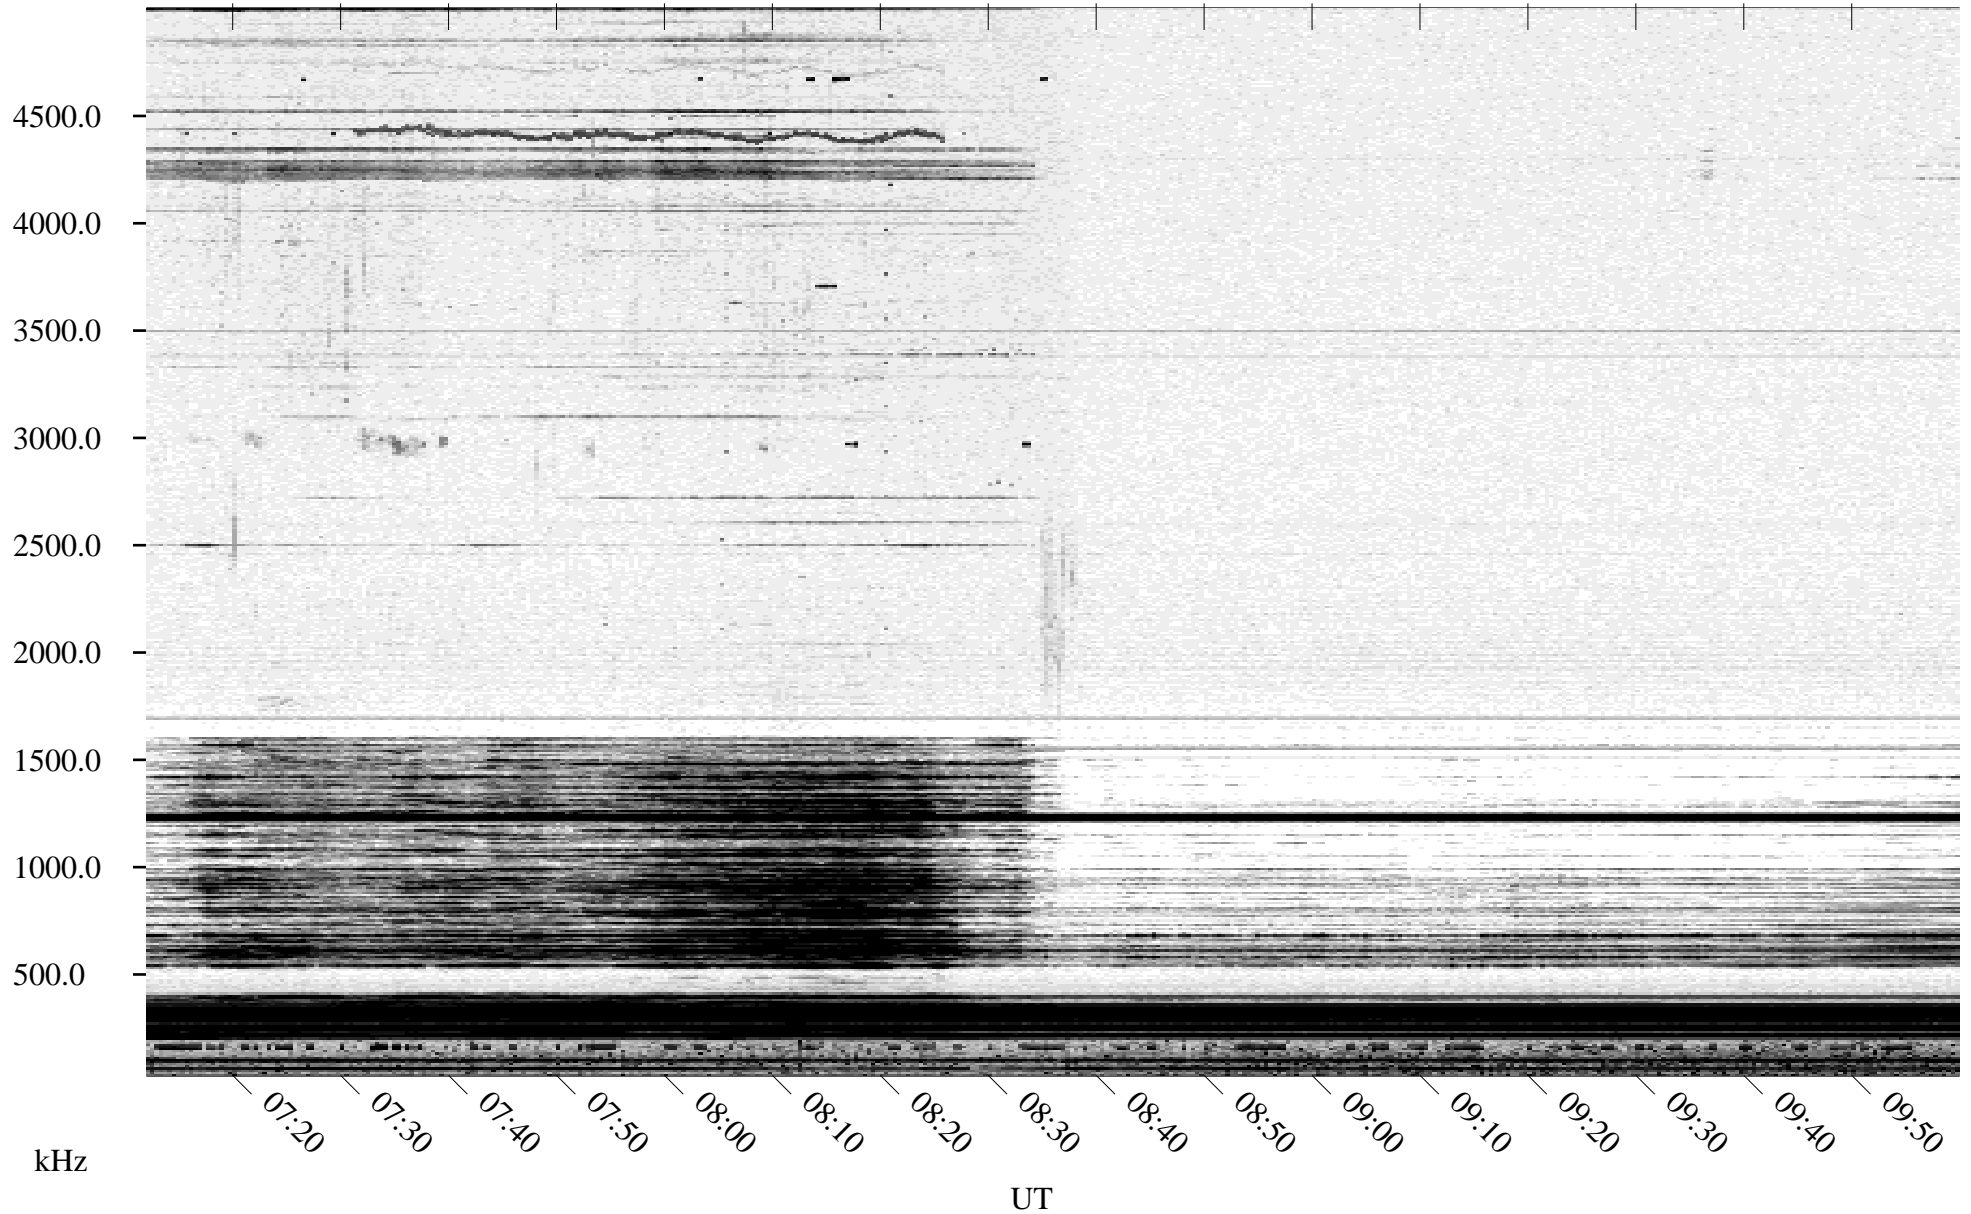

05/05/1995 Churchill, MT

Linear Scale Black = 161 White = 15

ch951251.r00m max_12

Page 1

05/05/1995 Churchill, MT

Linear Scale Black = 161 White = 15

ch951251.r00m max_12

Page 2

05/06/1995 Churchill, MT

Linear Scale Black = 161 White = 15

ch951251.r00m max_12

05/06/1995 Churchill, MT

Linear Scale Black = 161 White = 15

ch951251.r00m max_12

Page 4

05/06/1995 Churchill, MT

Linear Scale Black = 161 White = 15

ch95125l.r00m max_12

Page 5

05/06/1995 Churchill, MT

Linear Scale Black = 161 White = 15

ch951251.r00m max_12

Page 6

05/06/1995 Churchill, MT

Linear Scale Black = 161 White = 15

ch951251.r00m max_12

Page 7

05/06/1995 Churchill, MT

Linear Scale Black = 161 White = 15

ch95125l.r00m max_12