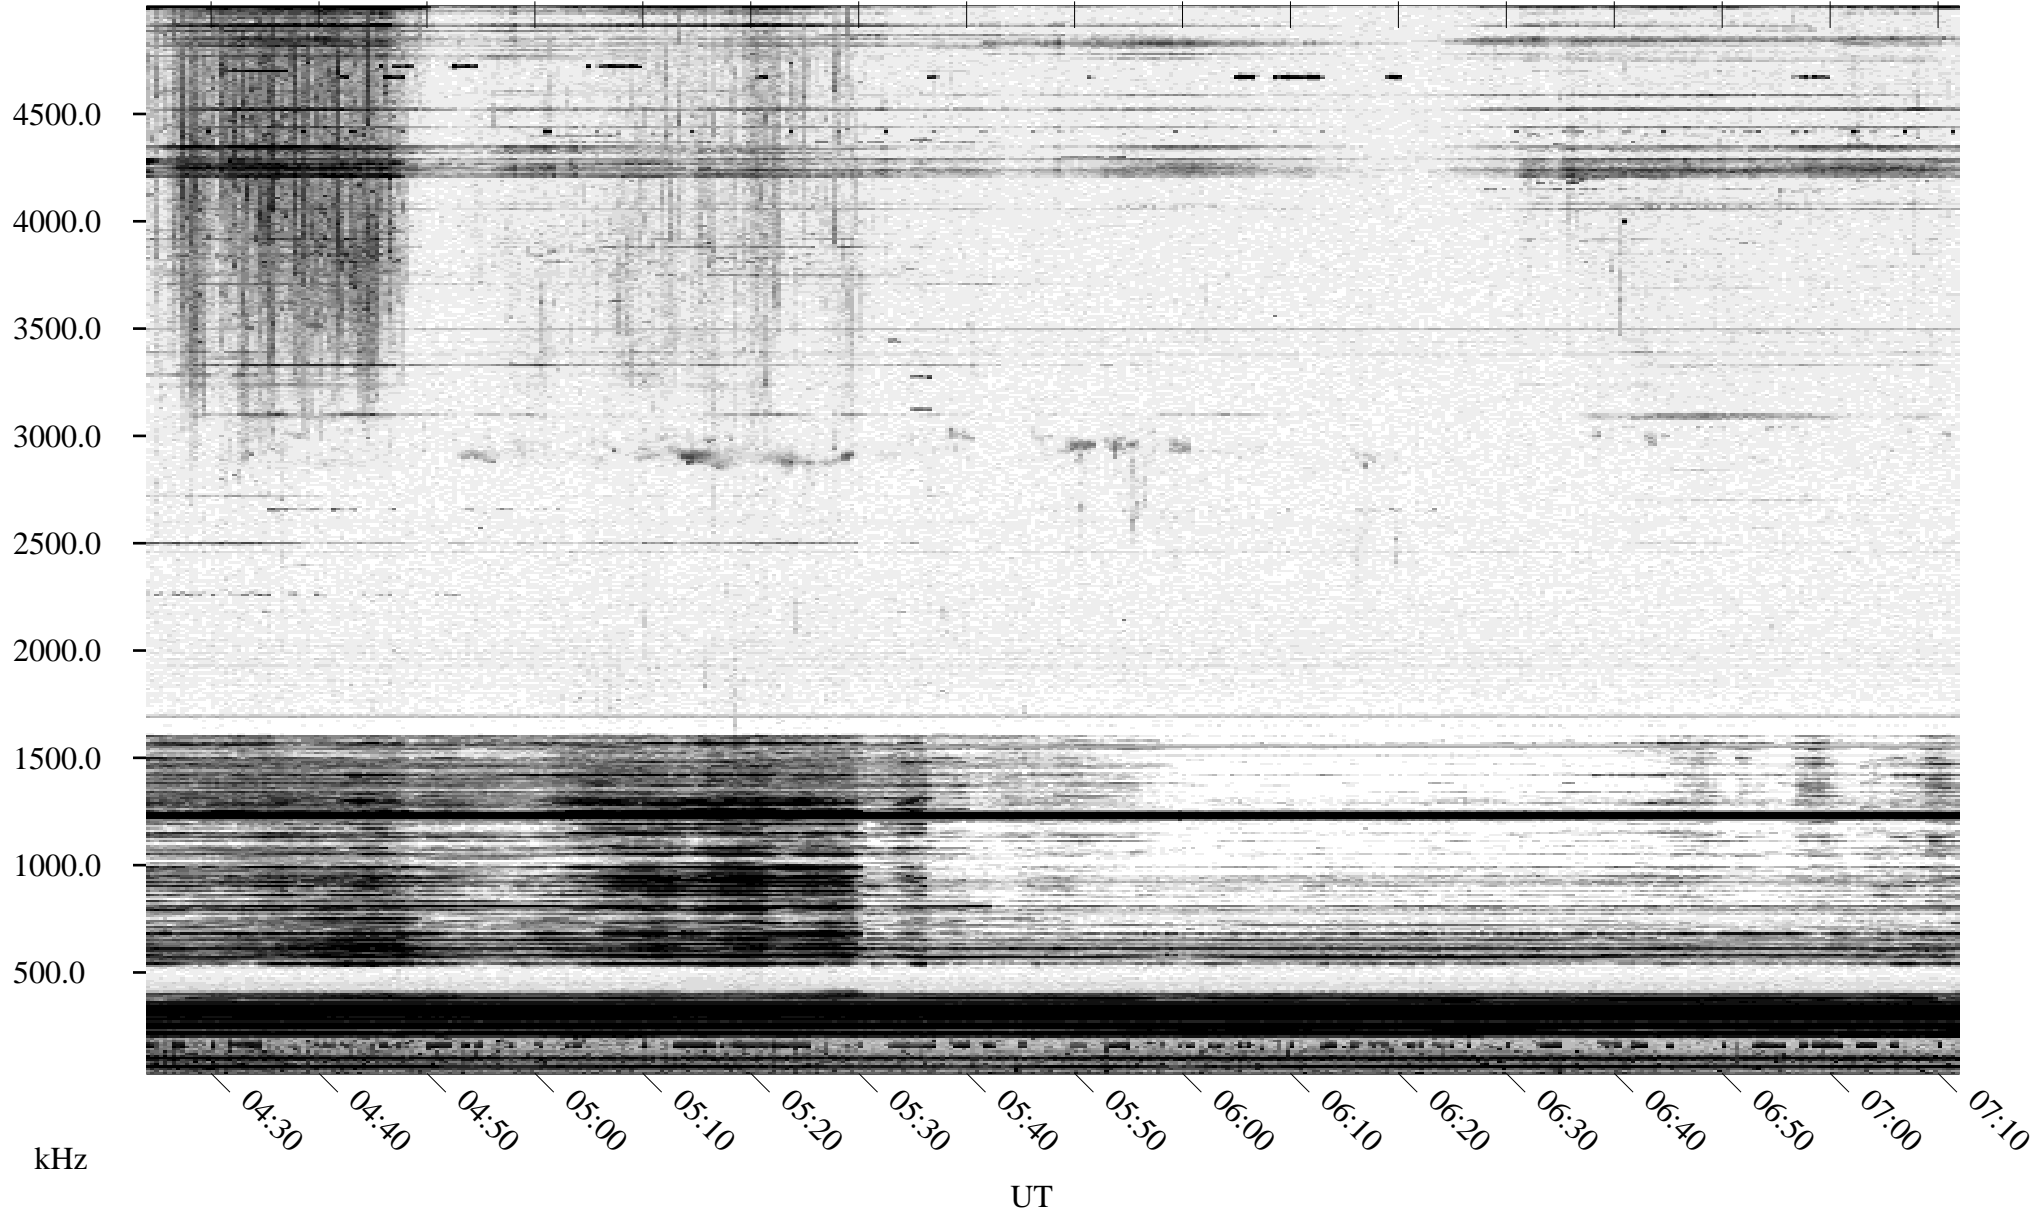

05/05/1995 Churchill, MT

Linear Scale Black = 161 White = 15

ch951251.r00m max_12

Page 1

05/05/1995 Churchill, MT

Linear Scale Black = 161 White = 15

ch951251.r00m max_12

Page 2

05/06/1995 Churchill, MT

Linear Scale Black = 161 White = 15

ch951251.r00m max_12

05/06/1995 Churchill, MT

Linear Scale Black = 161 White = 15

ch951251.r00m max_12

Page 4

05/06/1995 Churchill, MT

Linear Scale Black = 161 White = 15

ch95125l.r00m max_12

Page 5

05/06/1995 Churchill, MT

Linear Scale Black = 161 White = 15

ch951251.r00m max_12

Page 6

05/06/1995 Churchill, MT

Linear Scale Black = 161 White = 15

ch951251.r00m max_12

Page 7

05/06/1995 Churchill, MT

Linear Scale Black = 161 White = 15

ch95125l.r00m max_12