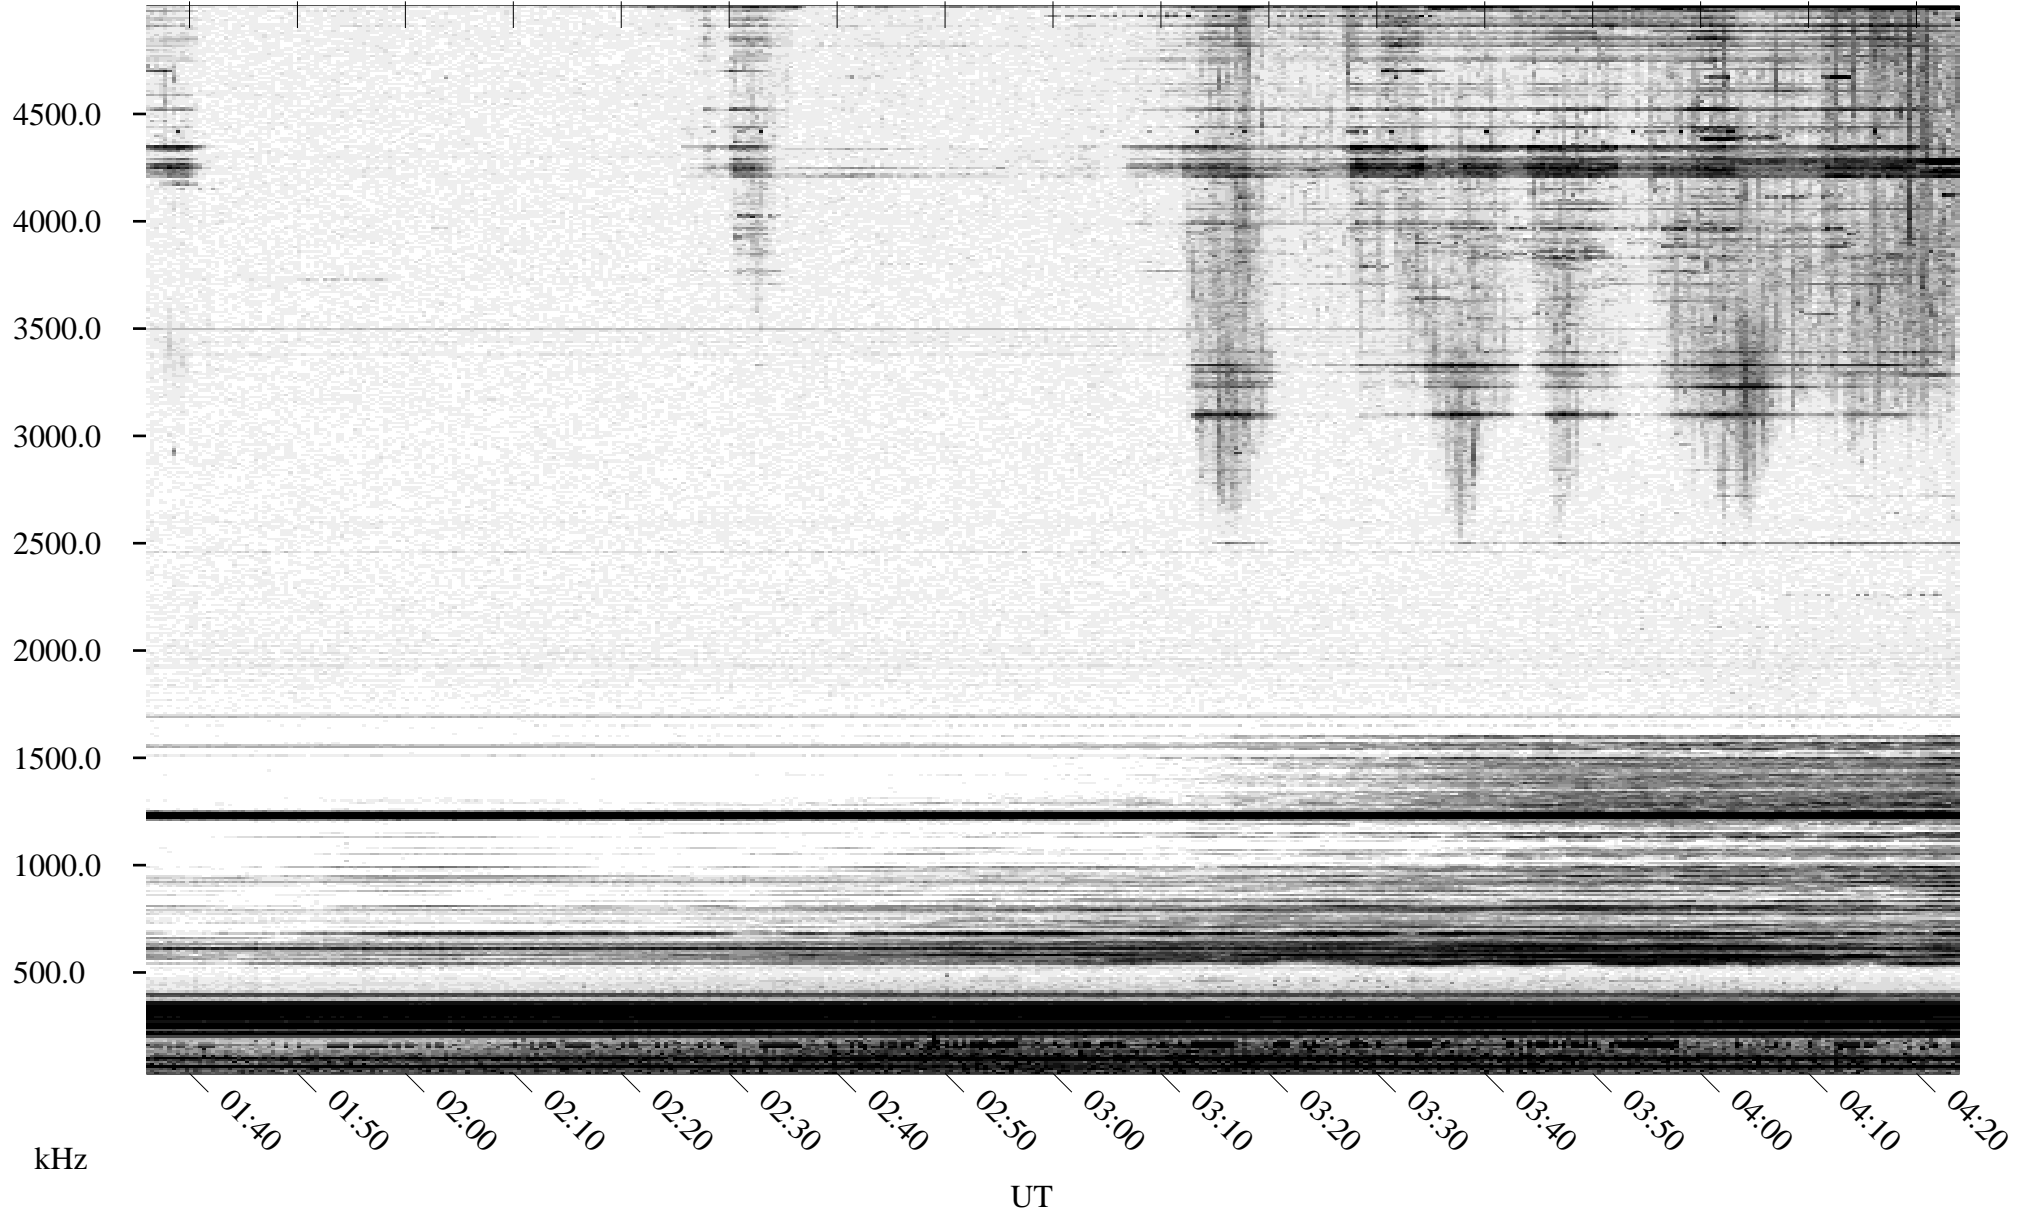

05/05/1995 Churchill, MT

Linear Scale Black = 161 White = 15

ch951251.r00m max_12

Page 1

05/05/1995 Churchill, MT

Linear Scale Black = 161 White = 15

ch951251.r00m max_12

Page 2

05/06/1995 Churchill, MT

Linear Scale Black = 161 White = 15

ch951251.r00m max_12

05/06/1995 Churchill, MT

Linear Scale Black = 161 White = 15

ch951251.r00m max_12

Page 4

05/06/1995 Churchill, MT

Linear Scale Black = 161 White = 15

ch95125l.r00m max_12

Page 5

05/06/1995 Churchill, MT

Linear Scale Black = 161 White = 15

ch951251.r00m max_12

Page 6

05/06/1995 Churchill, MT

Linear Scale Black = 161 White = 15

ch951251.r00m max_12

Page 7

05/06/1995 Churchill, MT

Linear Scale Black = 161 White = 15

ch95125l.r00m max_12