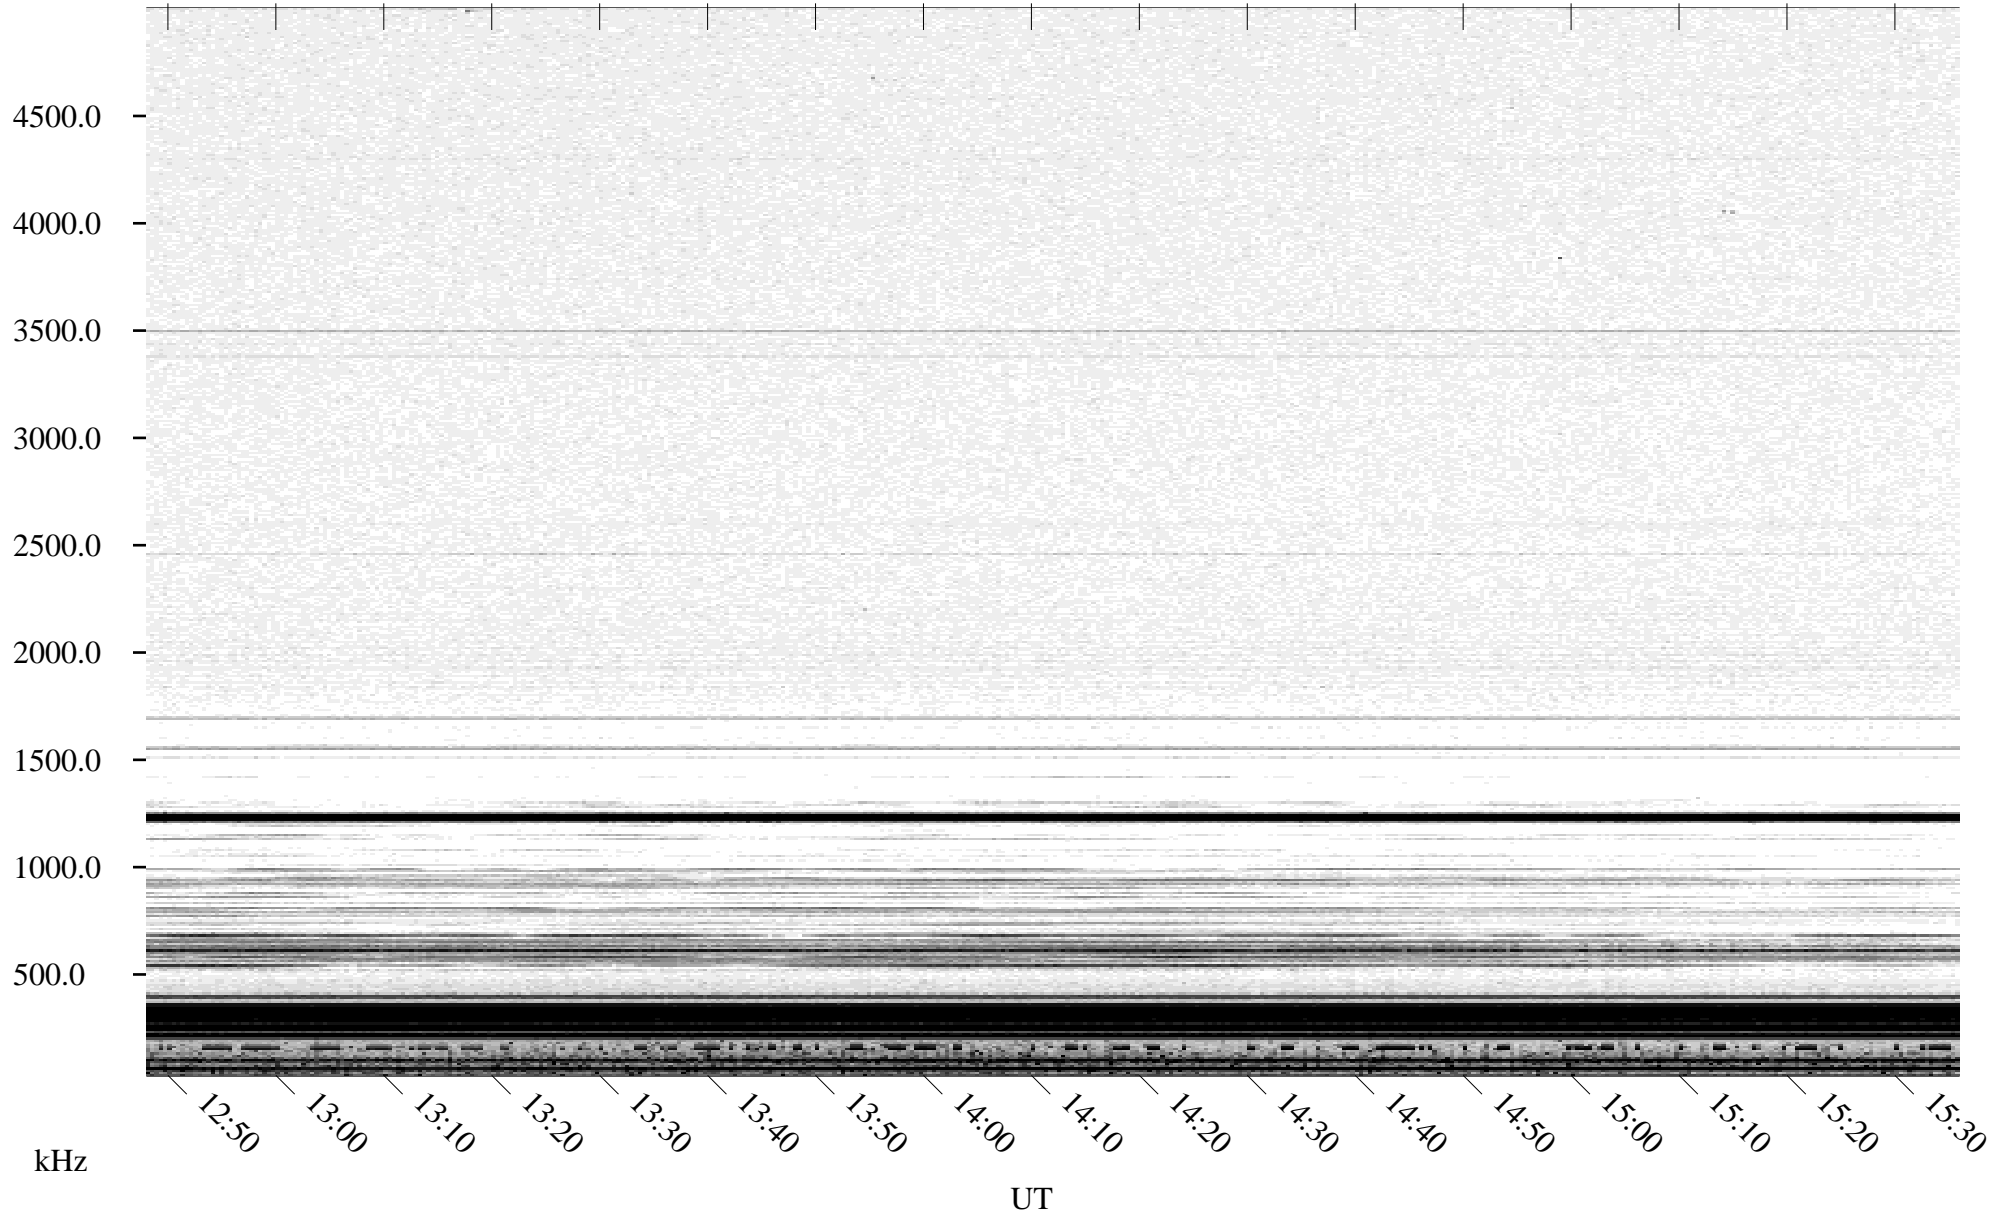

05/05/1995 Churchill, MT

Linear Scale Black = 161 White = 15

ch951251.r00m max_12

Page 1

05/05/1995 Churchill, MT

Linear Scale Black = 161 White = 15

ch951251.r00m max_12

Page 2

05/06/1995 Churchill, MT

Linear Scale Black = 161 White = 15

ch951251.r00m max_12

05/06/1995 Churchill, MT

Linear Scale Black = 161 White = 15

ch951251.r00m max_12

Page 4

05/06/1995 Churchill, MT

Linear Scale Black = 161 White = 15

ch95125l.r00m max_12

Page 5

05/06/1995 Churchill, MT

Linear Scale Black = 161 White = 15

ch951251.r00m max_12

Page 6

05/06/1995 Churchill, MT

Linear Scale Black = 161 White = 15

ch951251.r00m max_12

Page 7

05/06/1995 Churchill, MT

Linear Scale Black = 161 White = 15

ch95125l.r00m max_12