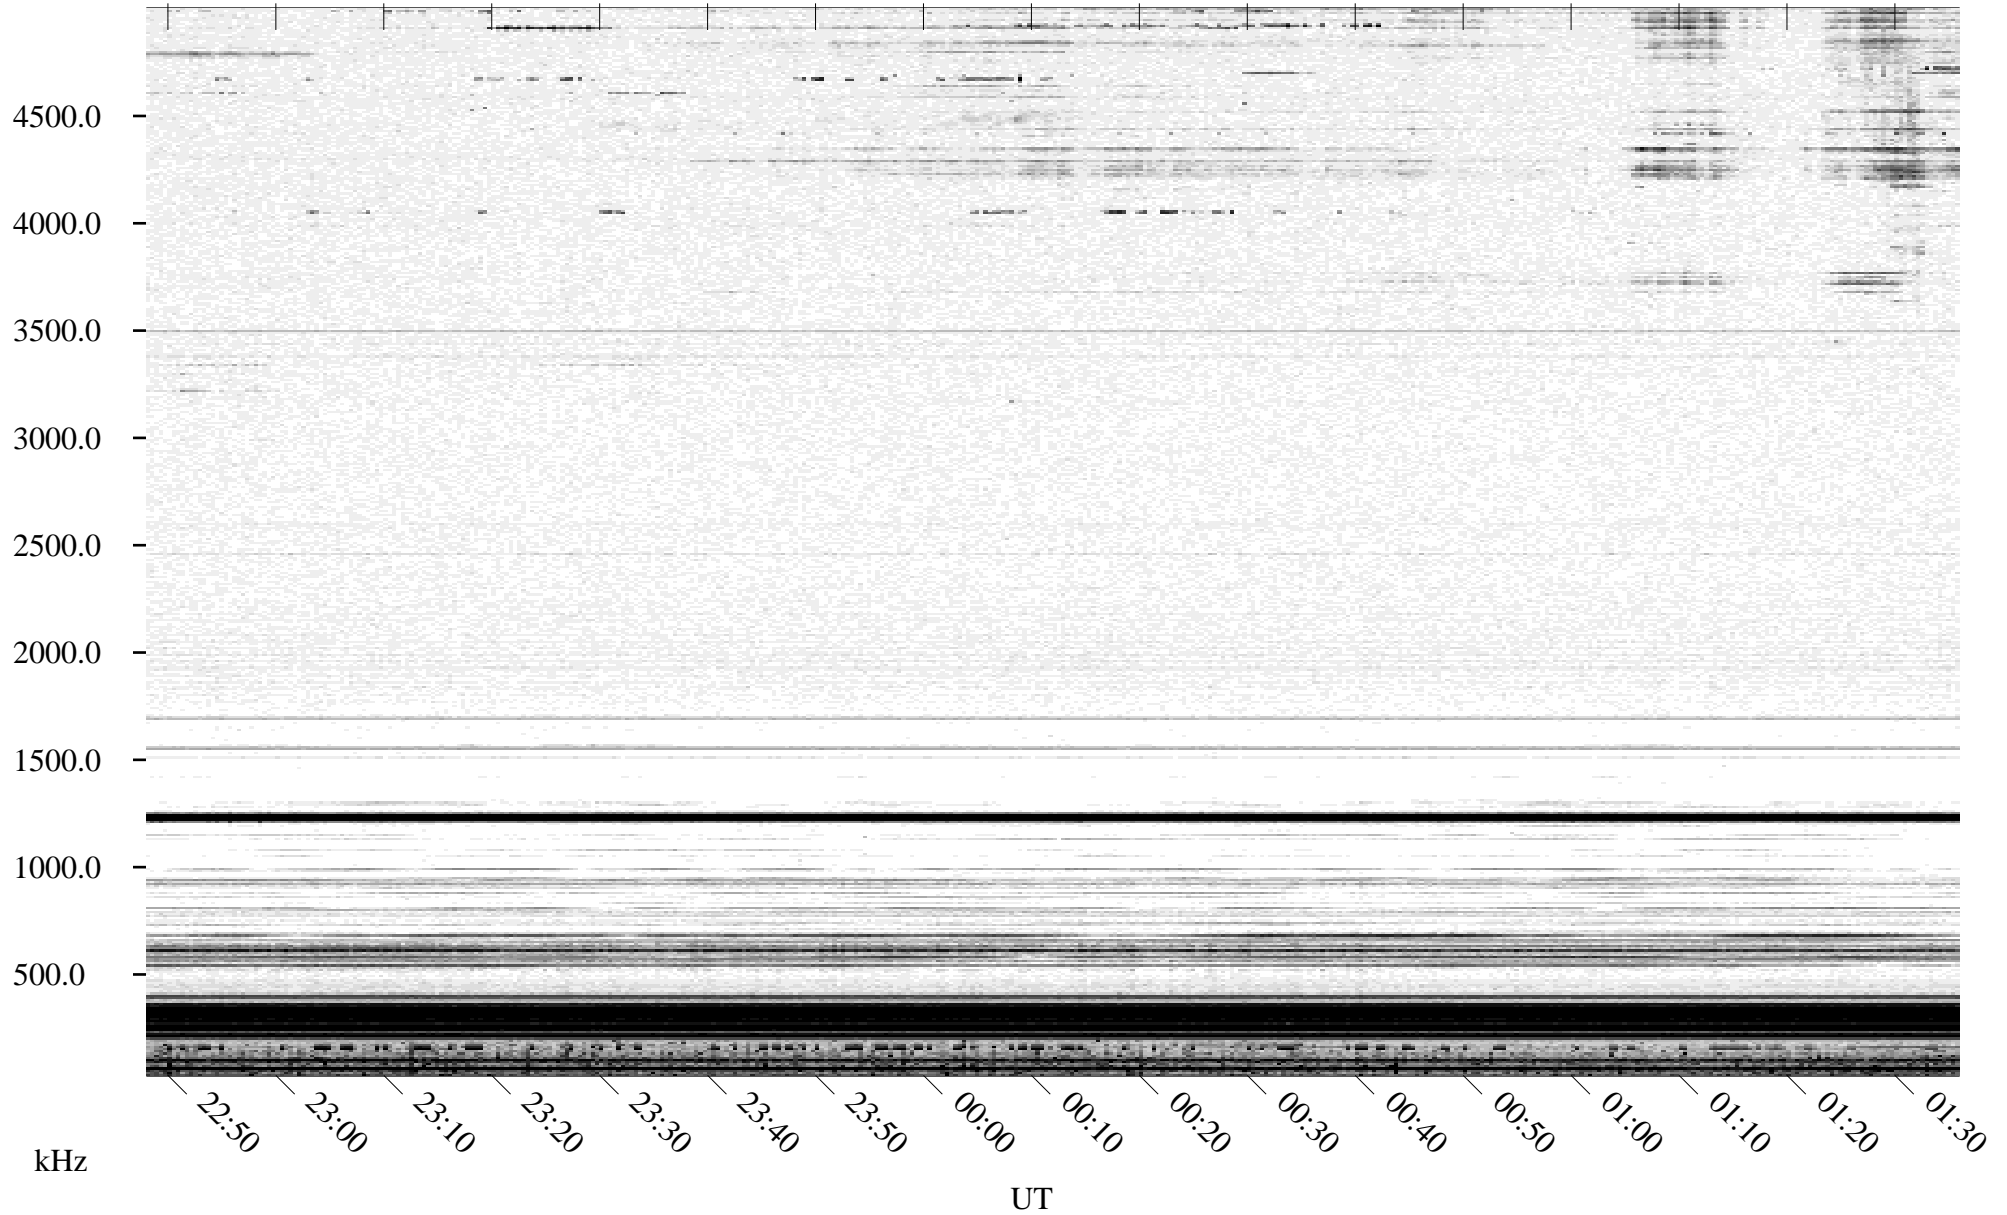

05/05/1995 Churchill, MT

Linear Scale Black = 161 White = 15

ch951251.r00m max_12

Page 1

05/05/1995 Churchill, MT

Linear Scale Black = 161 White = 15

ch951251.r00m max_12

Page 2

05/06/1995 Churchill, MT

Linear Scale Black = 161 White = 15

ch951251.r00m max_12

05/06/1995 Churchill, MT

Linear Scale Black = 161 White = 15

ch951251.r00m max_12

Page 4

05/06/1995 Churchill, MT

Linear Scale Black = 161 White = 15

ch95125l.r00m max_12

Page 5

05/06/1995 Churchill, MT

Linear Scale Black = 161 White = 15

ch951251.r00m max_12

Page 6

05/06/1995 Churchill, MT

Linear Scale Black = 161 White = 15

ch951251.r00m max_12

Page 7

05/06/1995 Churchill, MT

Linear Scale Black = 161 White = 15

ch95125l.r00m max_12