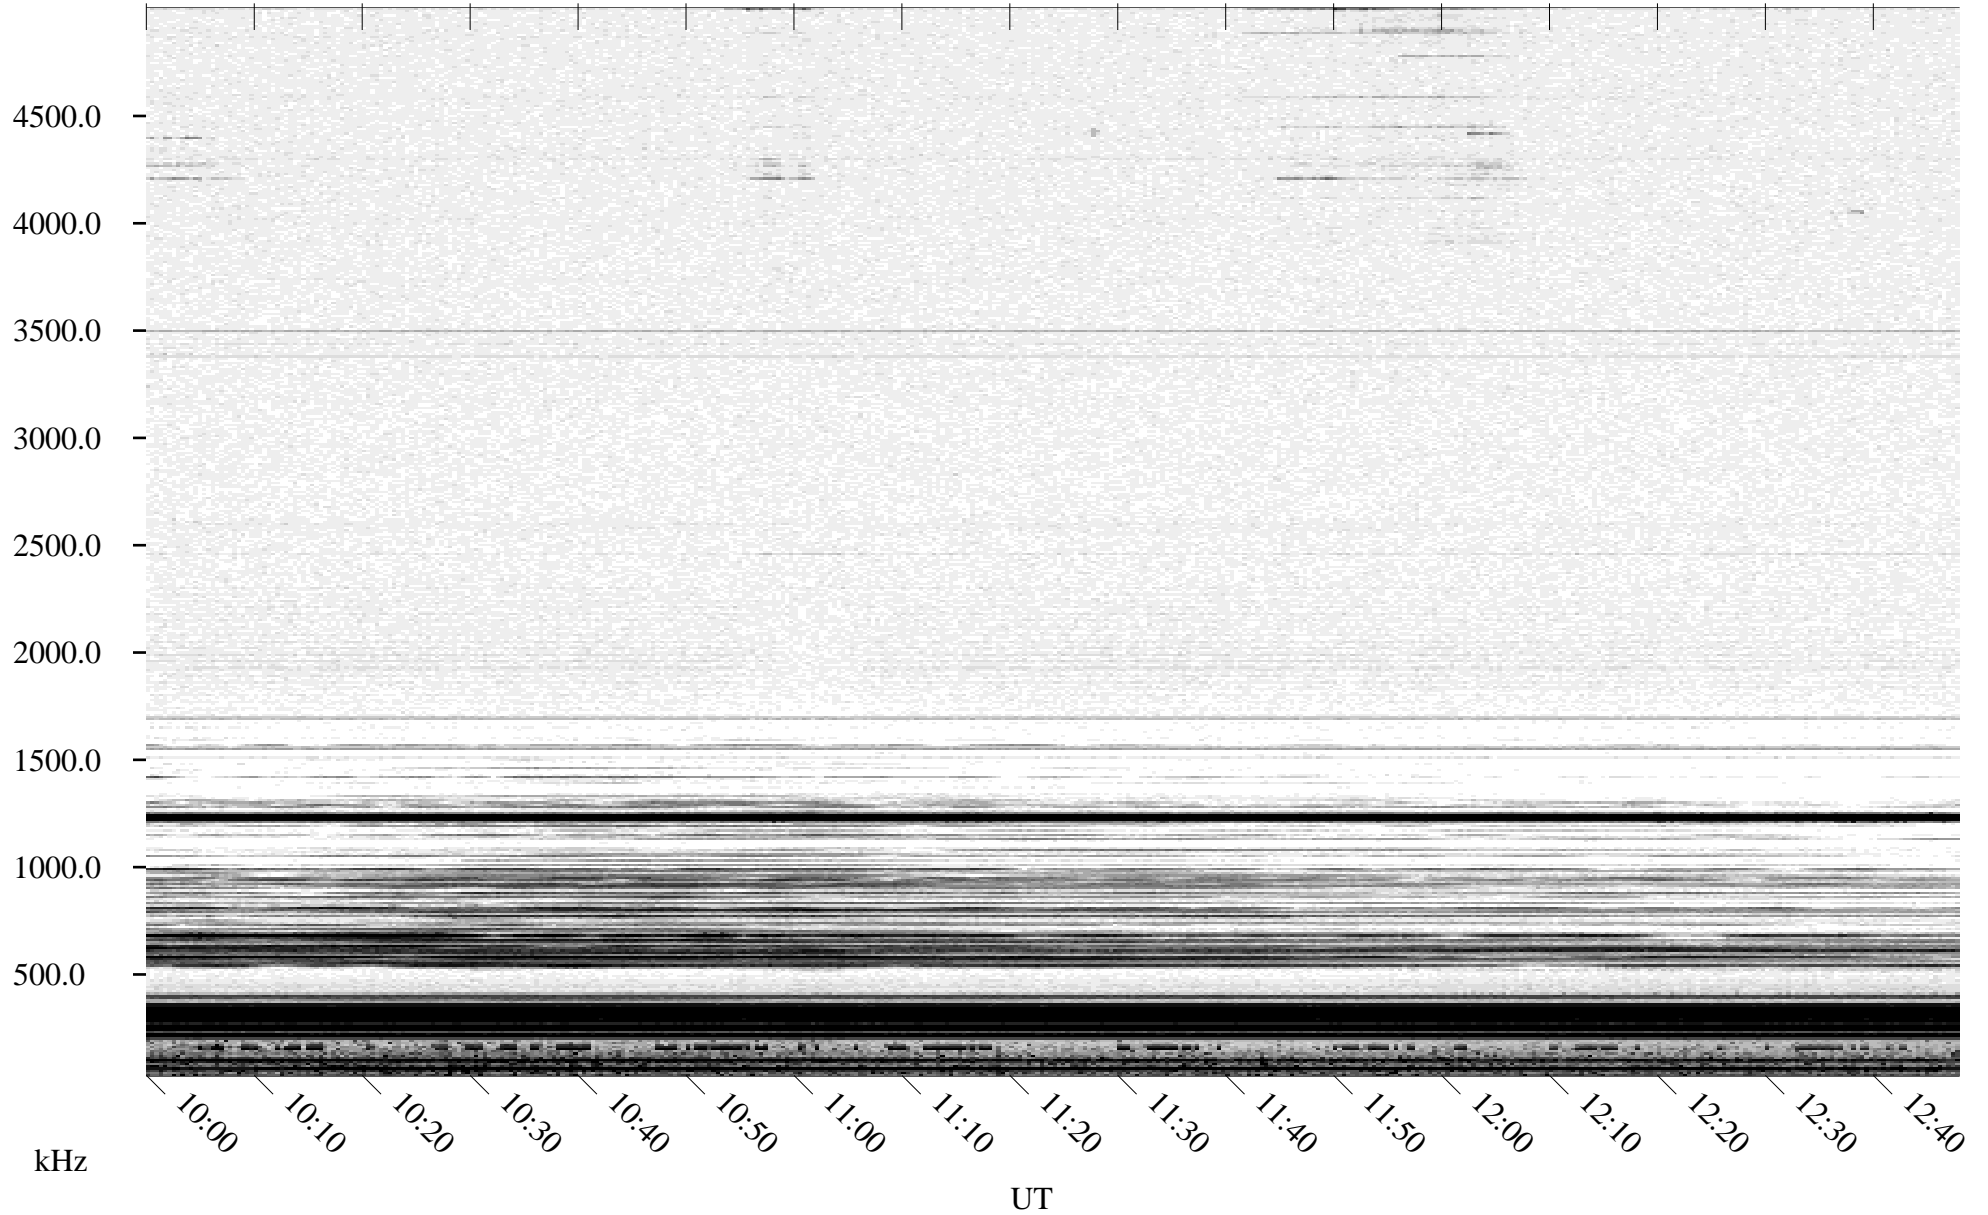

05/05/1995 Churchill, MT

Linear Scale Black = 161 White = 15

ch951251.r00m max_12

Page 1

05/05/1995 Churchill, MT

Linear Scale Black = 161 White = 15

ch951251.r00m max_12

Page 2

05/06/1995 Churchill, MT

Linear Scale Black = 161 White = 15

ch951251.r00m max_12

05/06/1995 Churchill, MT

Linear Scale Black = 161 White = 15

ch951251.r00m max_12

Page 4

05/06/1995 Churchill, MT

Linear Scale Black = 161 White = 15

ch95125l.r00m max_12

Page 5

05/06/1995 Churchill, MT

Linear Scale Black = 161 White = 15

ch951251.r00m max_12

Page 6

05/06/1995 Churchill, MT

Linear Scale Black = 161 White = 15

ch951251.r00m max_12

Page 7

05/06/1995 Churchill, MT

Linear Scale Black = 161 White = 15

ch95125l.r00m max_12