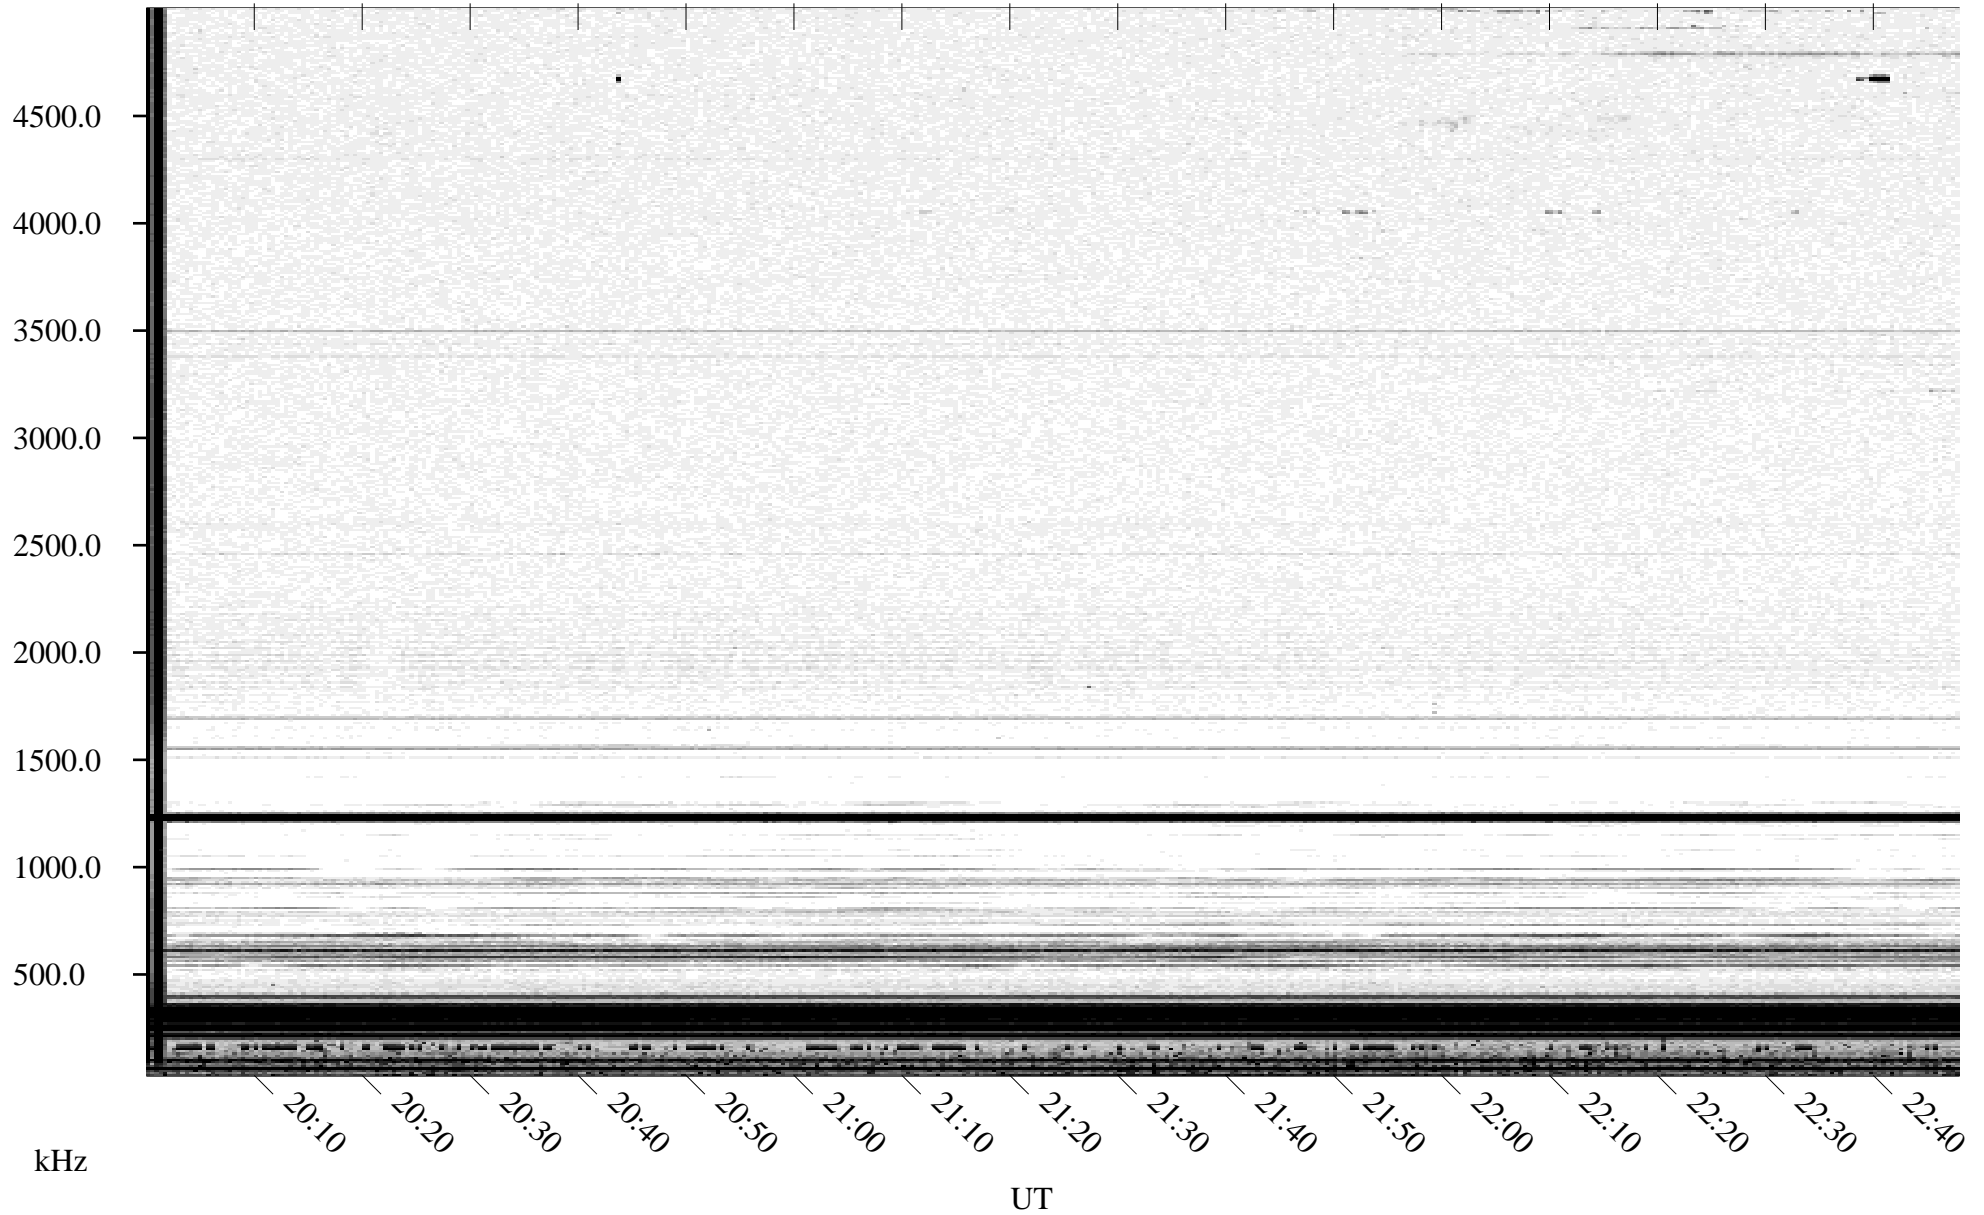

05/05/1995 Churchill, MT

Linear Scale Black = 161 White = 15

ch951251.r00m max_12

Page 1

05/05/1995 Churchill, MT

Linear Scale Black = 161 White = 15

ch951251.r00m max_12

Page 2

05/06/1995 Churchill, MT

Linear Scale Black = 161 White = 15

ch951251.r00m max_12

05/06/1995 Churchill, MT

Linear Scale Black = 161 White = 15

ch951251.r00m max_12

Page 4

05/06/1995 Churchill, MT

Linear Scale Black = 161 White = 15

ch95125l.r00m max_12

Page 5

05/06/1995 Churchill, MT

Linear Scale Black = 161 White = 15

ch951251.r00m max_12

Page 6

05/06/1995 Churchill, MT

Linear Scale Black = 161 White = 15

ch951251.r00m max_12

Page 7

05/06/1995 Churchill, MT

Linear Scale Black = 161 White = 15

ch95125l.r00m max_12