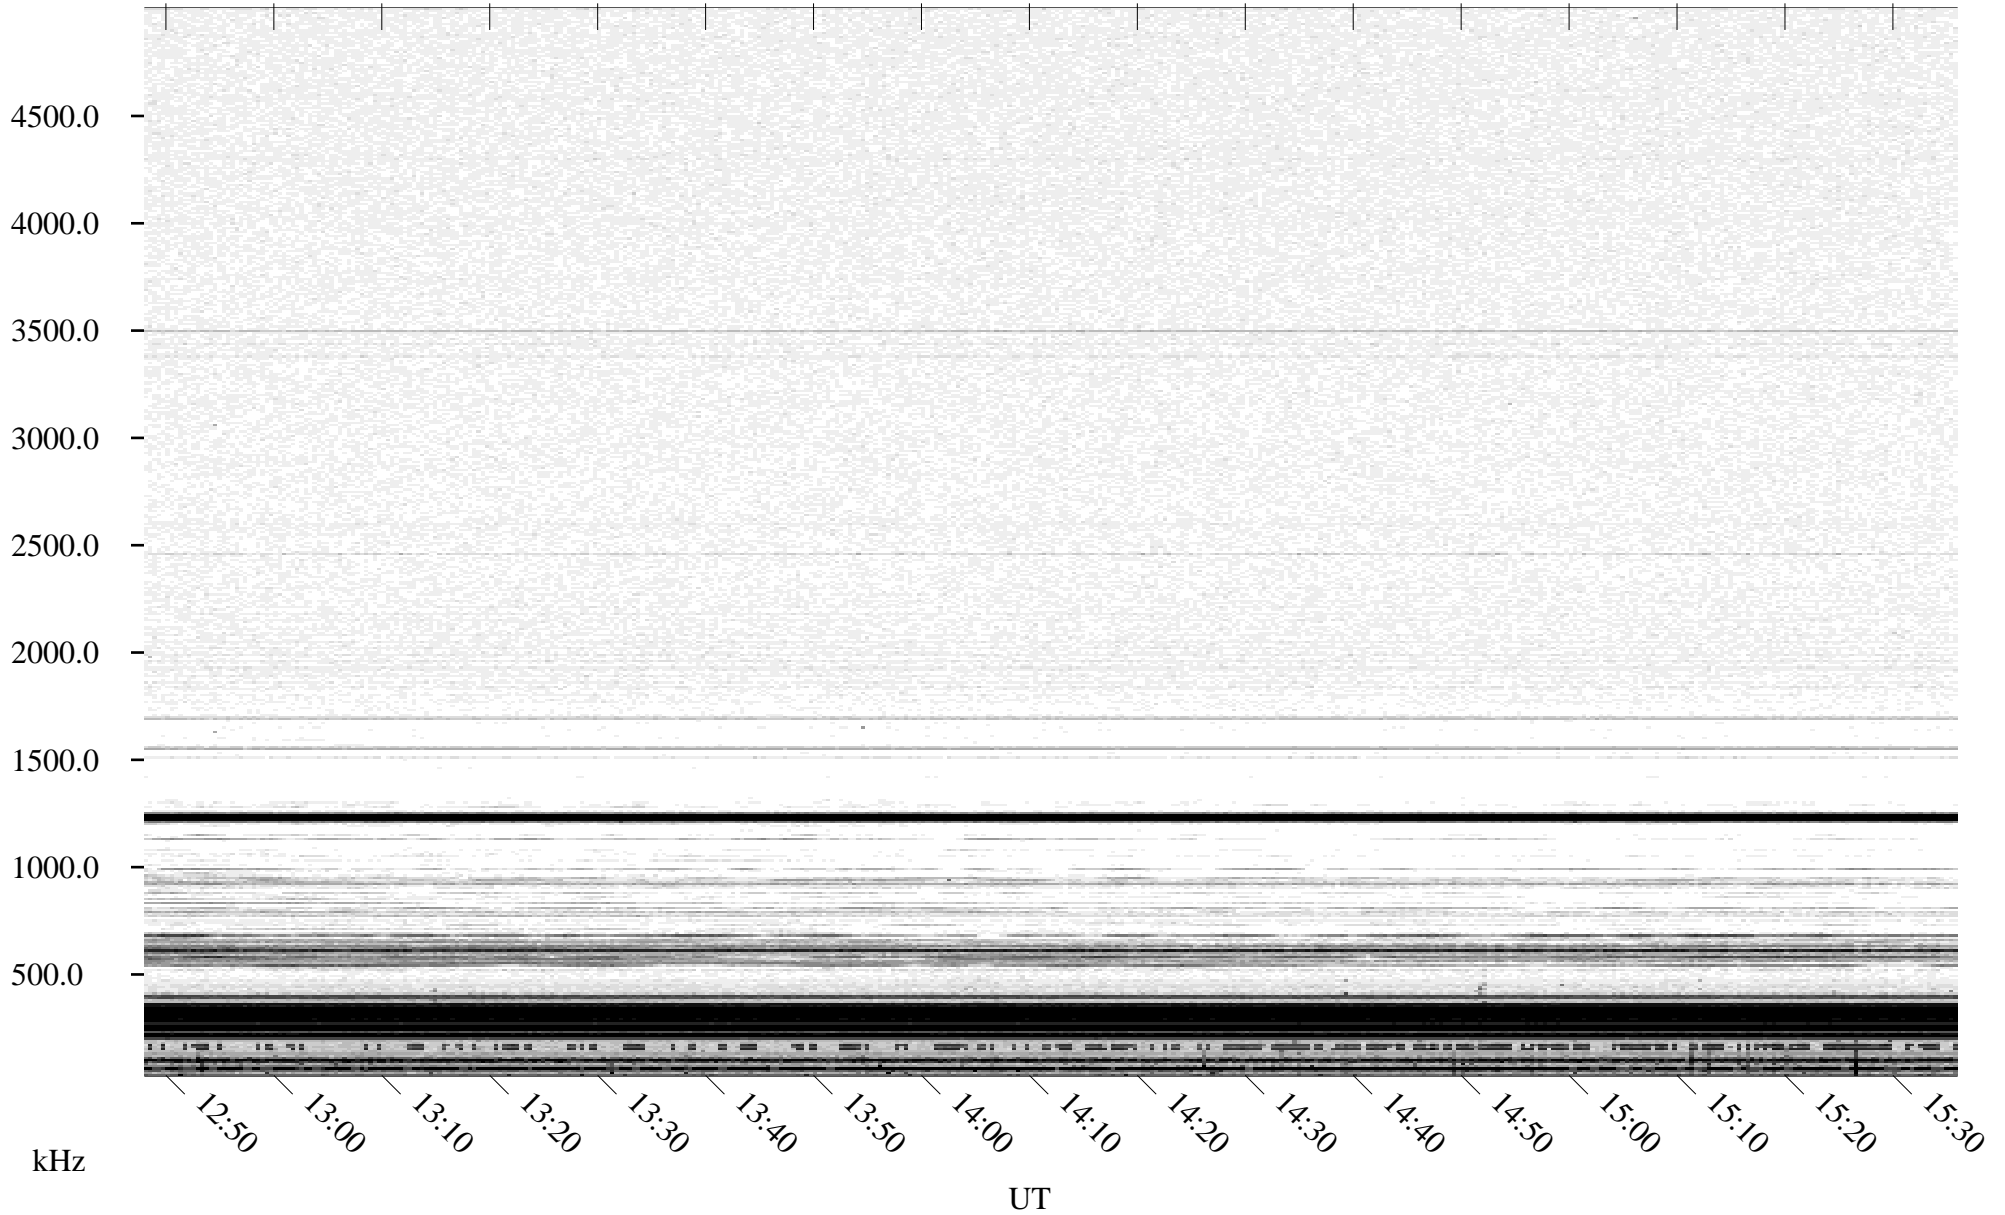

05/07/1995 Churchill, MT

Linear Scale Black = 161 White = 15

ch95127l.r00m max_12

Page 1

05/07/1995 Churchill, MT

Linear Scale Black = 161 White = 15

ch95127l.r00m max_12

Page 2

05/08/1995 Churchill, MT

Linear Scale Black = 161 White = 15

ch95127l.r00m max_12

Page 3

05/08/1995 Churchill, MT

Linear Scale Black = 161 White = 15

ch95127l.r00m max_12

Page 4

05/08/1995 Churchill, MT

Linear Scale Black = 161 White = 15

ch95127l.r00m max_12

05/08/1995 Churchill, MT

Linear Scale Black = 161 White = 15

ch951271.r00m max_12

Page 6

05/08/1995 Churchill, MT

Linear Scale Black = 161 White = 15

ch95127l.r00m max_12

Page 7

05/08/1995 Churchill, MT

Linear Scale Black = 161 White = 15

ch95127l.r00m max_12