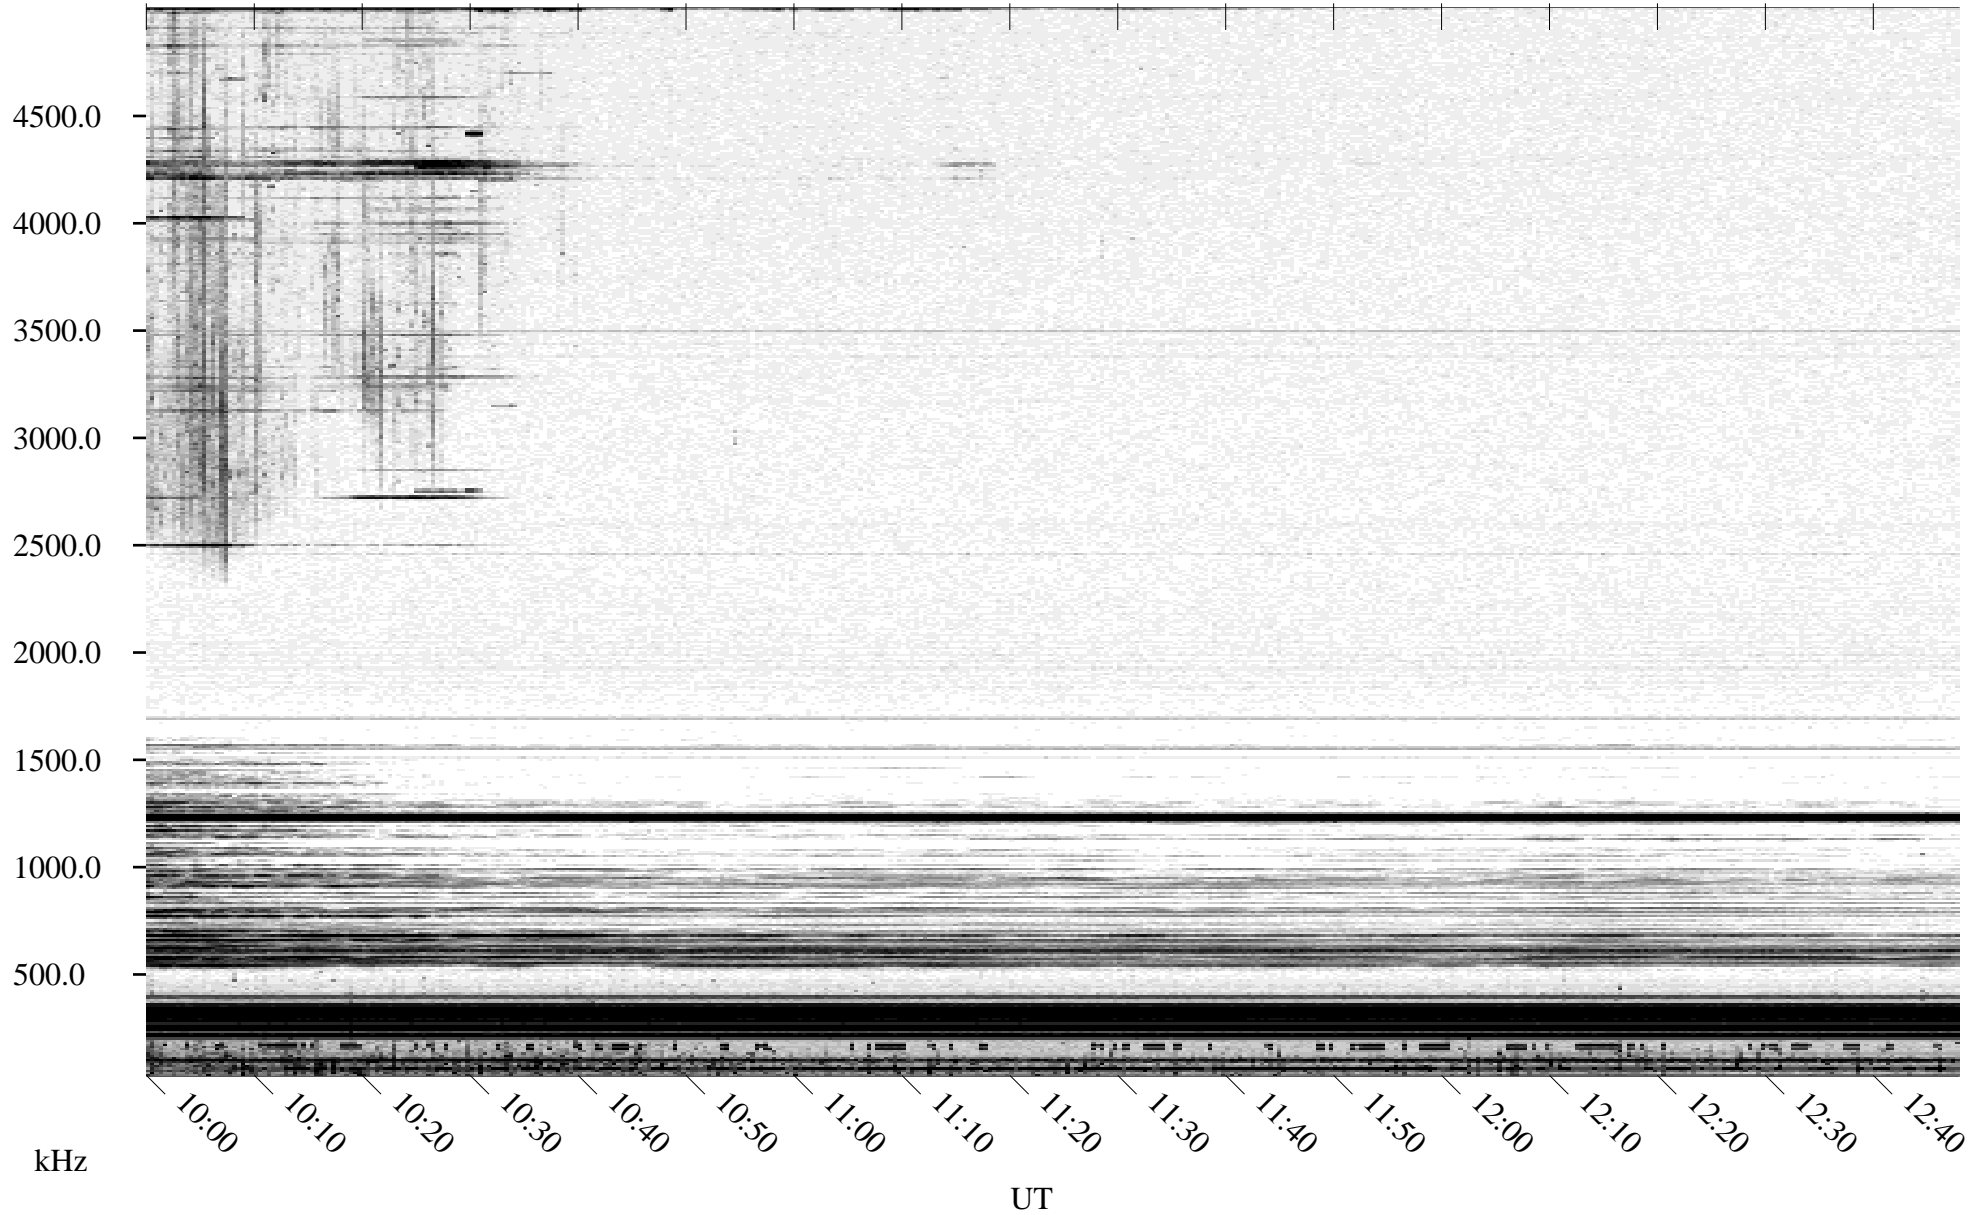

05/07/1995 Churchill, MT

Linear Scale Black = 161 White = 15

ch95127l.r00m max_12

Page 1

05/07/1995 Churchill, MT

Linear Scale Black = 161 White = 15

ch95127l.r00m max_12

Page 2

05/08/1995 Churchill, MT

Linear Scale Black = 161 White = 15

ch95127l.r00m max_12

Page 3

05/08/1995 Churchill, MT

Linear Scale Black = 161 White = 15

ch95127l.r00m max_12

Page 4

05/08/1995 Churchill, MT

Linear Scale Black = 161 White = 15

ch95127l.r00m max_12

05/08/1995 Churchill, MT

Linear Scale Black = 161 White = 15

ch951271.r00m max_12

Page 6

05/08/1995 Churchill, MT

Linear Scale Black = 161 White = 15

ch95127l.r00m max_12

Page 7

05/08/1995 Churchill, MT

Linear Scale Black = 161 White = 15

ch95127l.r00m max_12