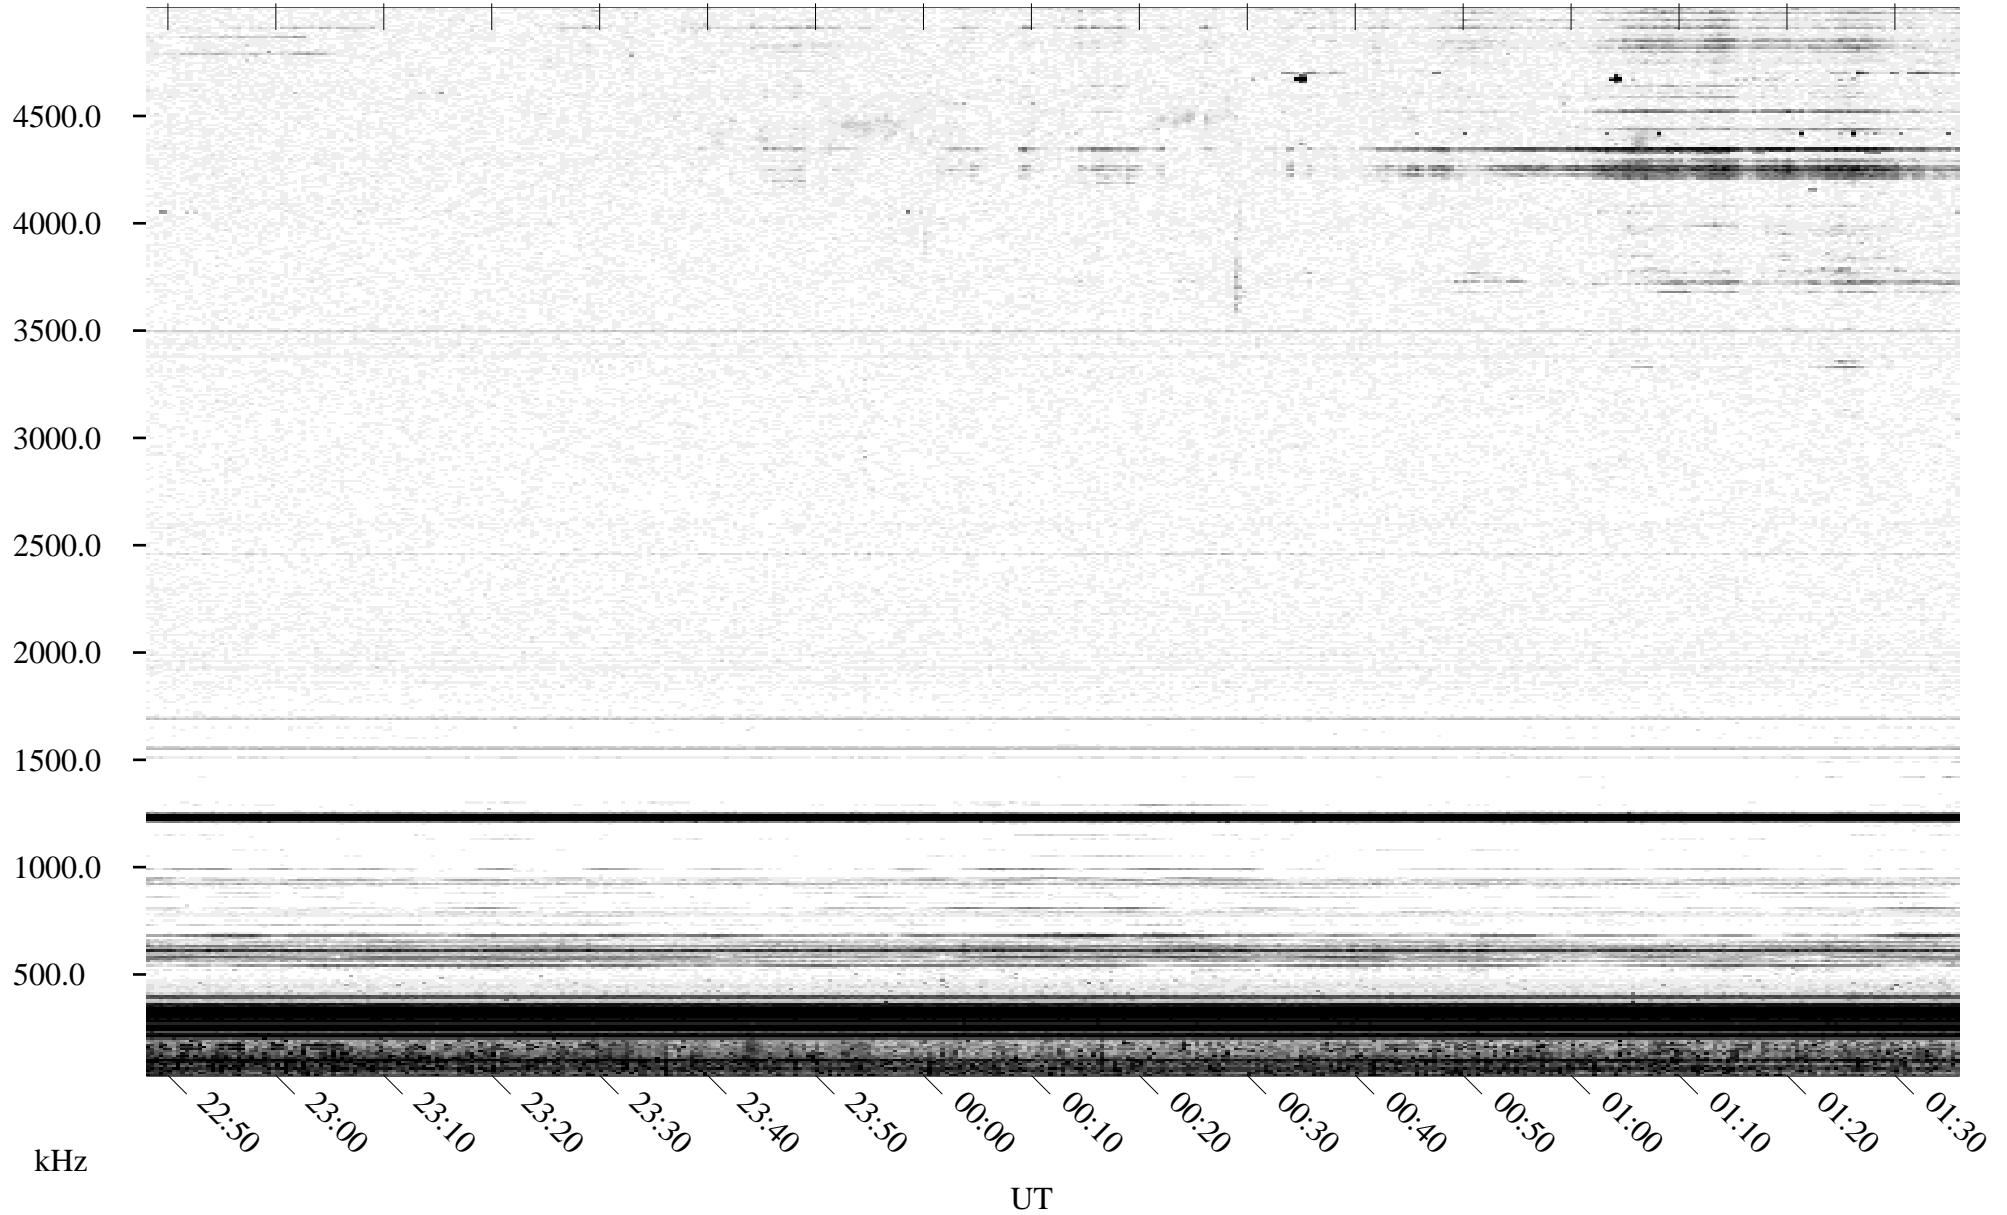

05/07/1995 Churchill, MT

Linear Scale Black = 161 White = 15

ch95127l.r00m max_12

Page 1

05/07/1995 Churchill, MT

Linear Scale Black = 161 White = 15

ch95127l.r00m max_12

Page 2

05/08/1995 Churchill, MT

Linear Scale Black = 161 White = 15

ch95127l.r00m max_12

Page 3

05/08/1995 Churchill, MT

Linear Scale Black = 161 White = 15

ch95127l.r00m max_12

Page 4

05/08/1995 Churchill, MT

Linear Scale Black = 161 White = 15

ch95127l.r00m max_12

05/08/1995 Churchill, MT

Linear Scale Black = 161 White = 15

ch951271.r00m max_12

Page 6

05/08/1995 Churchill, MT

Linear Scale Black = 161 White = 15

ch95127l.r00m max_12

Page 7

05/08/1995 Churchill, MT

Linear Scale Black = 161 White = 15

ch95127l.r00m max_12