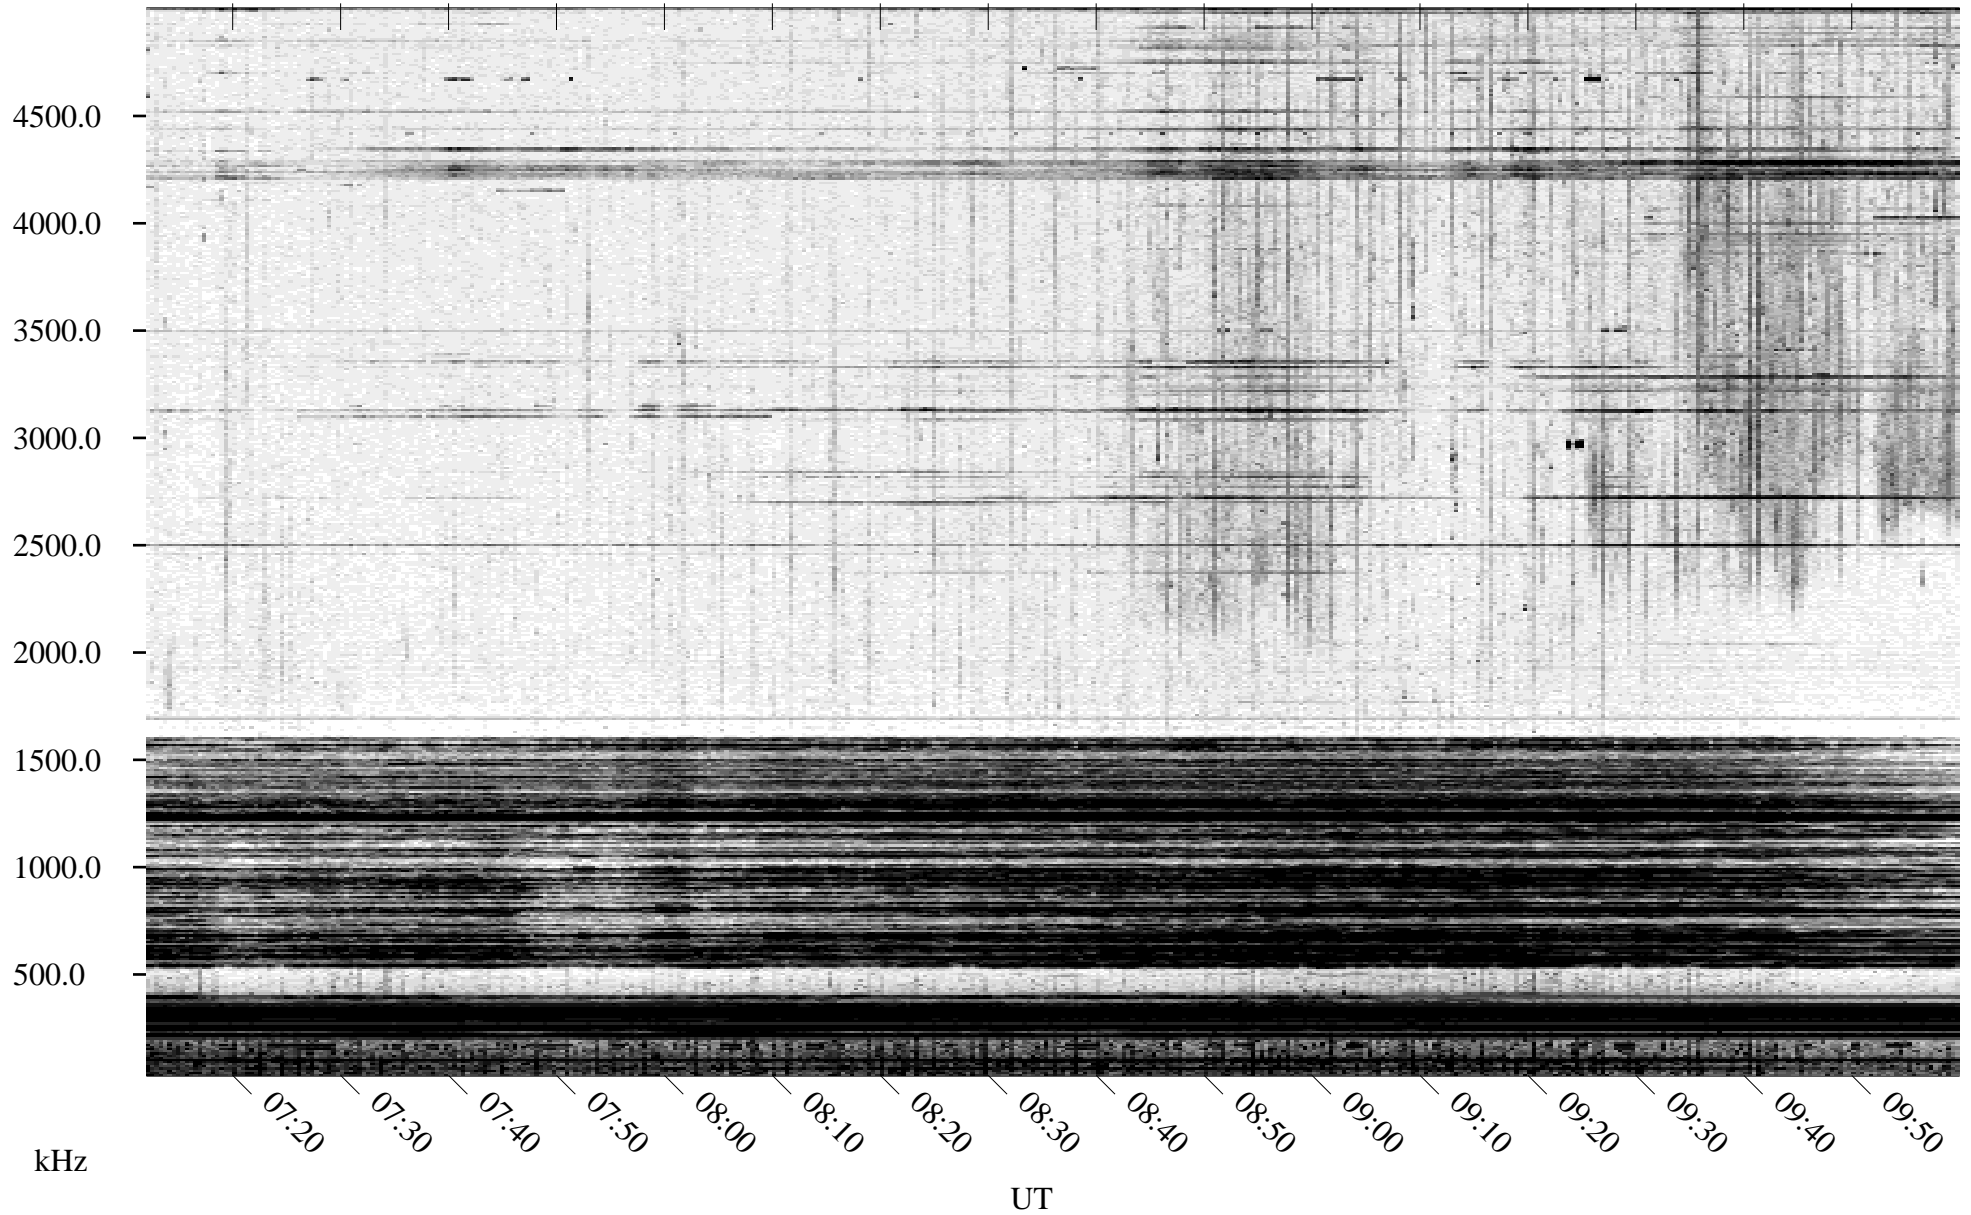

05/07/1995 Churchill, MT

Linear Scale Black = 161 White = 15

ch95127l.r00m max_12

Page 1

05/07/1995 Churchill, MT

Linear Scale Black = 161 White = 15

ch95127l.r00m max_12

Page 2

05/08/1995 Churchill, MT

Linear Scale Black = 161 White = 15

ch95127l.r00m max_12

Page 3

05/08/1995 Churchill, MT

Linear Scale Black = 161 White = 15

ch95127l.r00m max_12

Page 4

05/08/1995 Churchill, MT

Linear Scale Black = 161 White = 15

ch95127l.r00m max_12

05/08/1995 Churchill, MT

Linear Scale Black = 161 White = 15

ch951271.r00m max_12

Page 6

05/08/1995 Churchill, MT

Linear Scale Black = 161 White = 15

ch95127l.r00m max_12

Page 7

05/08/1995 Churchill, MT

Linear Scale Black = 161 White = 15

ch95127l.r00m max_12