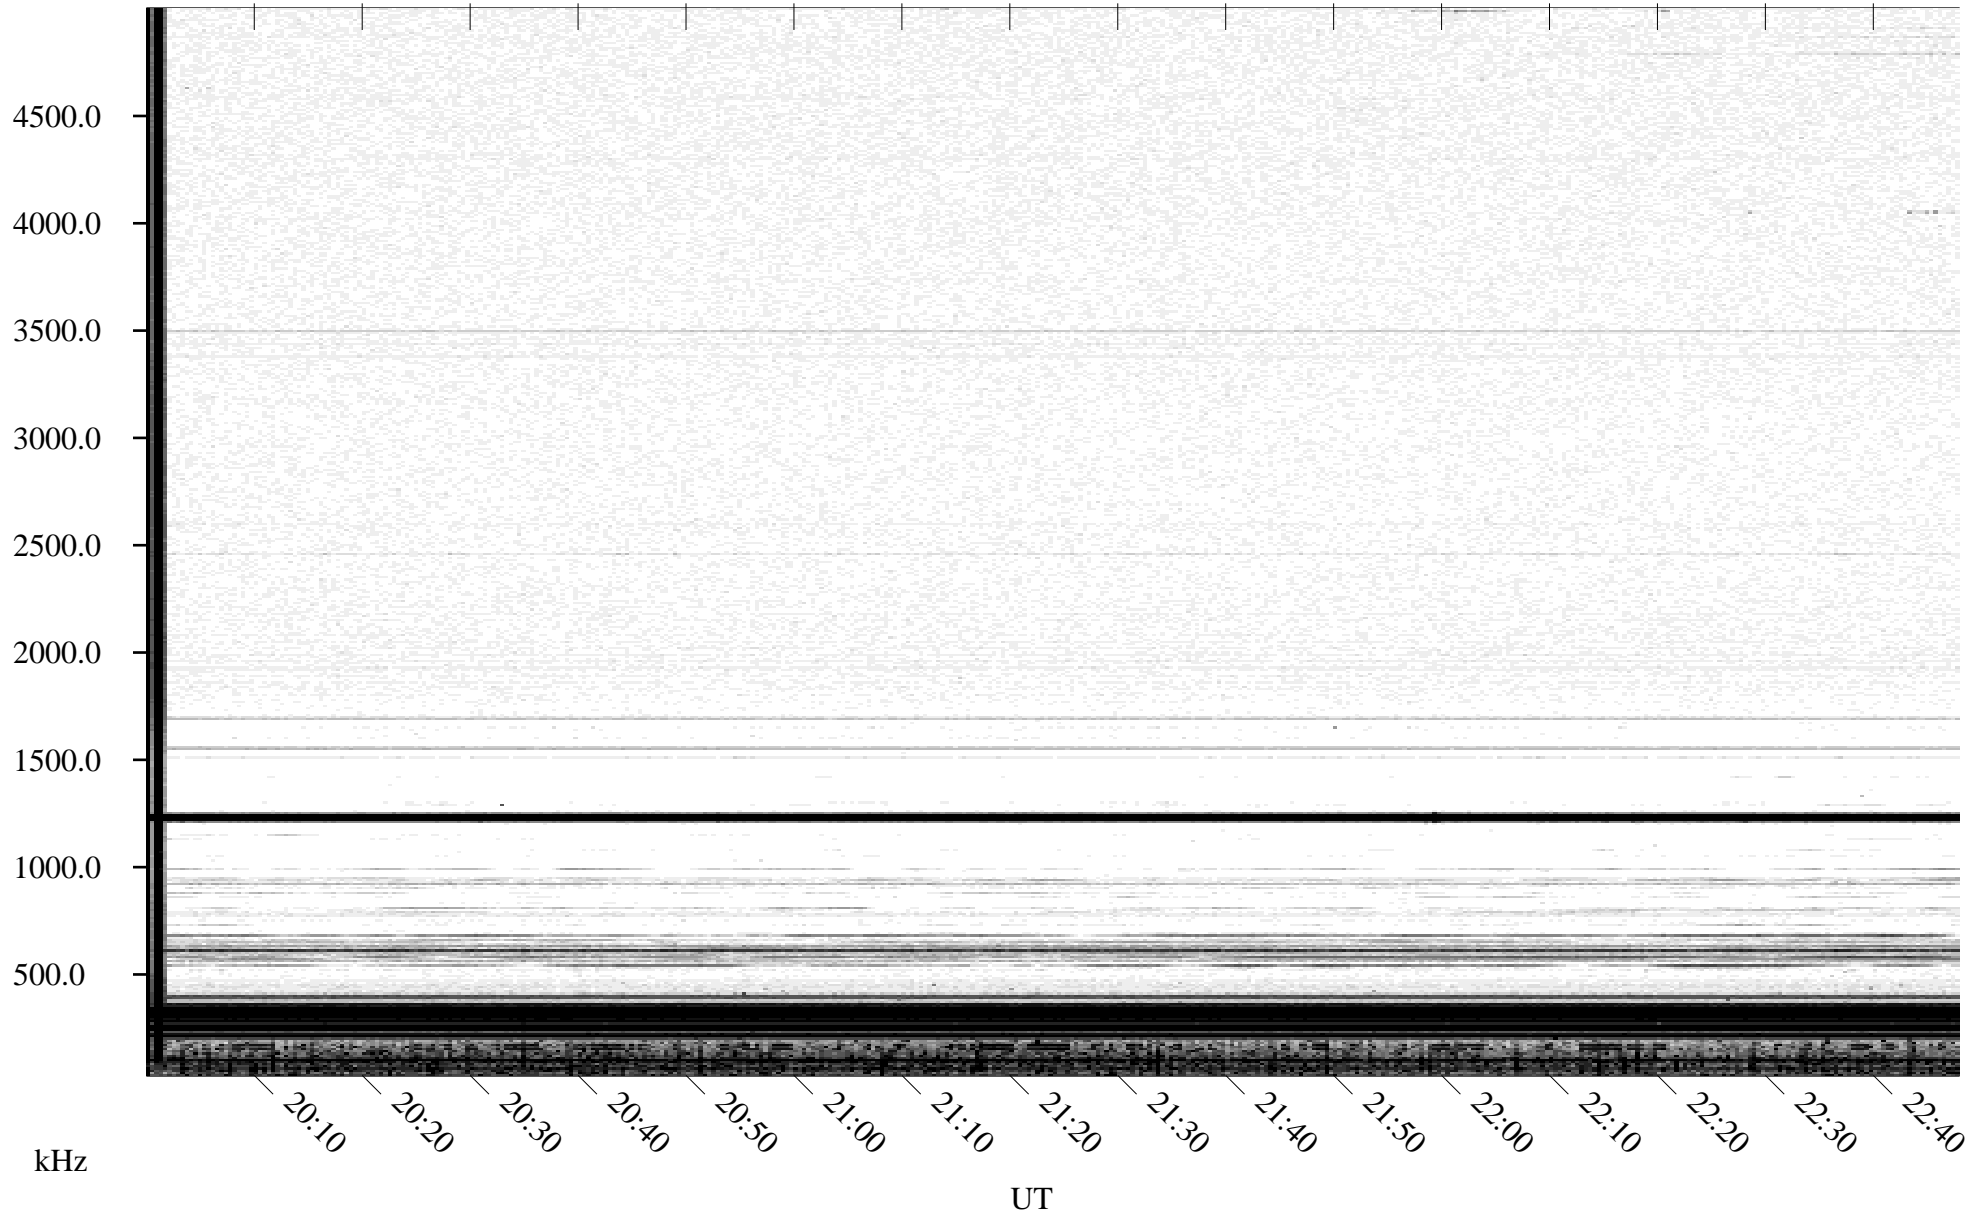

05/07/1995 Churchill, MT

Linear Scale Black = 161 White = 15

ch95127l.r00m max_12

Page 1

05/07/1995 Churchill, MT

Linear Scale Black = 161 White = 15

ch95127l.r00m max_12

Page 2

05/08/1995 Churchill, MT

Linear Scale Black = 161 White = 15

ch95127l.r00m max_12

Page 3

05/08/1995 Churchill, MT

Linear Scale Black = 161 White = 15

ch95127l.r00m max_12

Page 4

05/08/1995 Churchill, MT

Linear Scale Black = 161 White = 15

ch95127l.r00m max_12

05/08/1995 Churchill, MT

Linear Scale Black = 161 White = 15

ch951271.r00m max_12

Page 6

05/08/1995 Churchill, MT

Linear Scale Black = 161 White = 15

ch95127l.r00m max_12

Page 7

05/08/1995 Churchill, MT

Linear Scale Black = 161 White = 15

ch95127l.r00m max_12