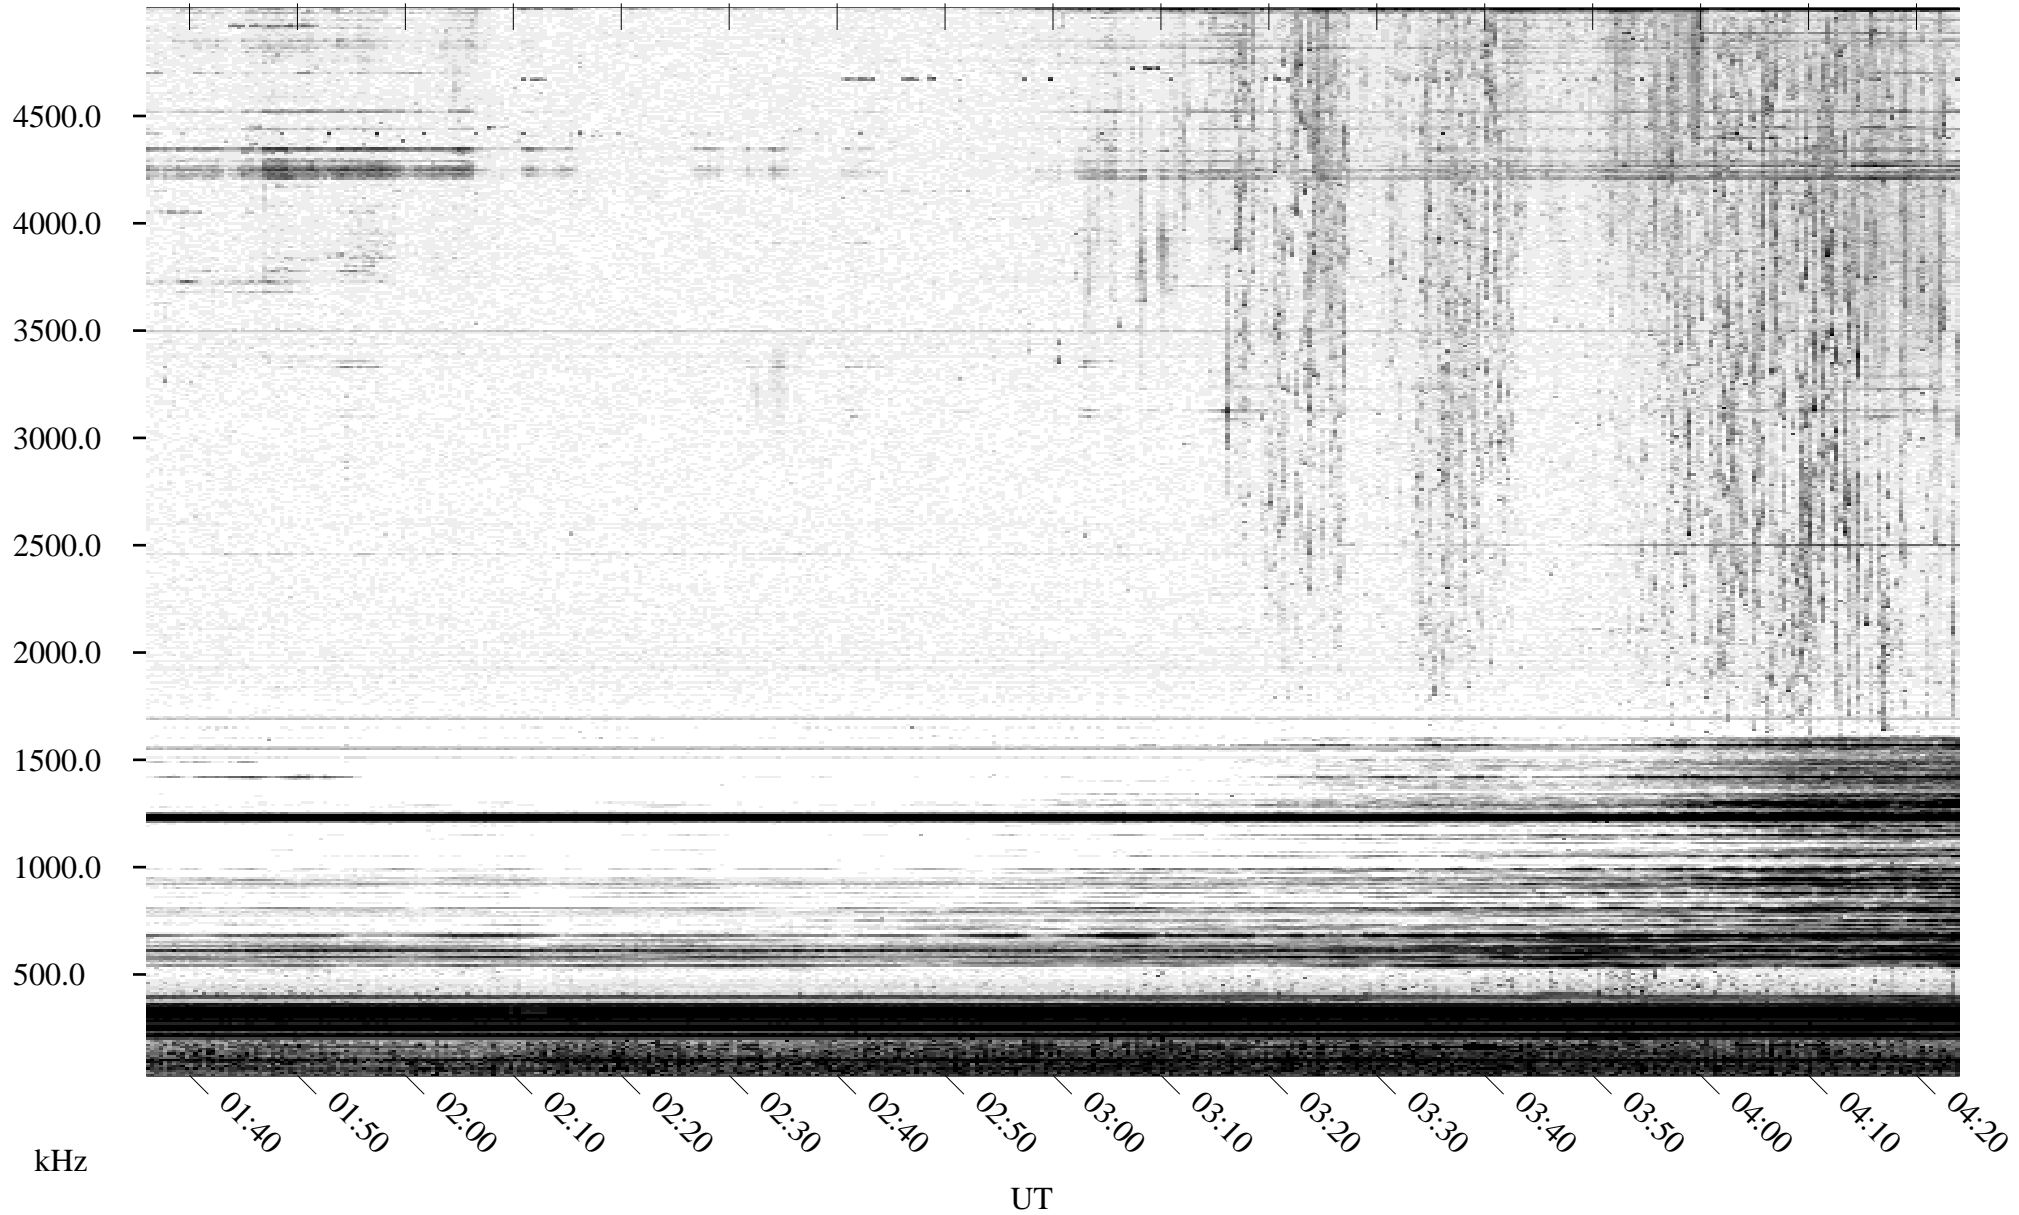

05/07/1995 Churchill, MT

Linear Scale Black = 161 White = 15

ch95127l.r00m max_12

Page 1

05/07/1995 Churchill, MT

Linear Scale Black = 161 White = 15

ch95127l.r00m max_12

Page 2

05/08/1995 Churchill, MT

Linear Scale Black = 161 White = 15

ch95127l.r00m max_12

Page 3

05/08/1995 Churchill, MT

Linear Scale Black = 161 White = 15

ch95127l.r00m max_12

Page 4

05/08/1995 Churchill, MT

Linear Scale Black = 161 White = 15

ch95127l.r00m max_12

05/08/1995 Churchill, MT

Linear Scale Black = 161 White = 15

ch951271.r00m max_12

Page 6

05/08/1995 Churchill, MT

Linear Scale Black = 161 White = 15

ch95127l.r00m max_12

Page 7

05/08/1995 Churchill, MT

Linear Scale Black = 161 White = 15

ch95127l.r00m max_12