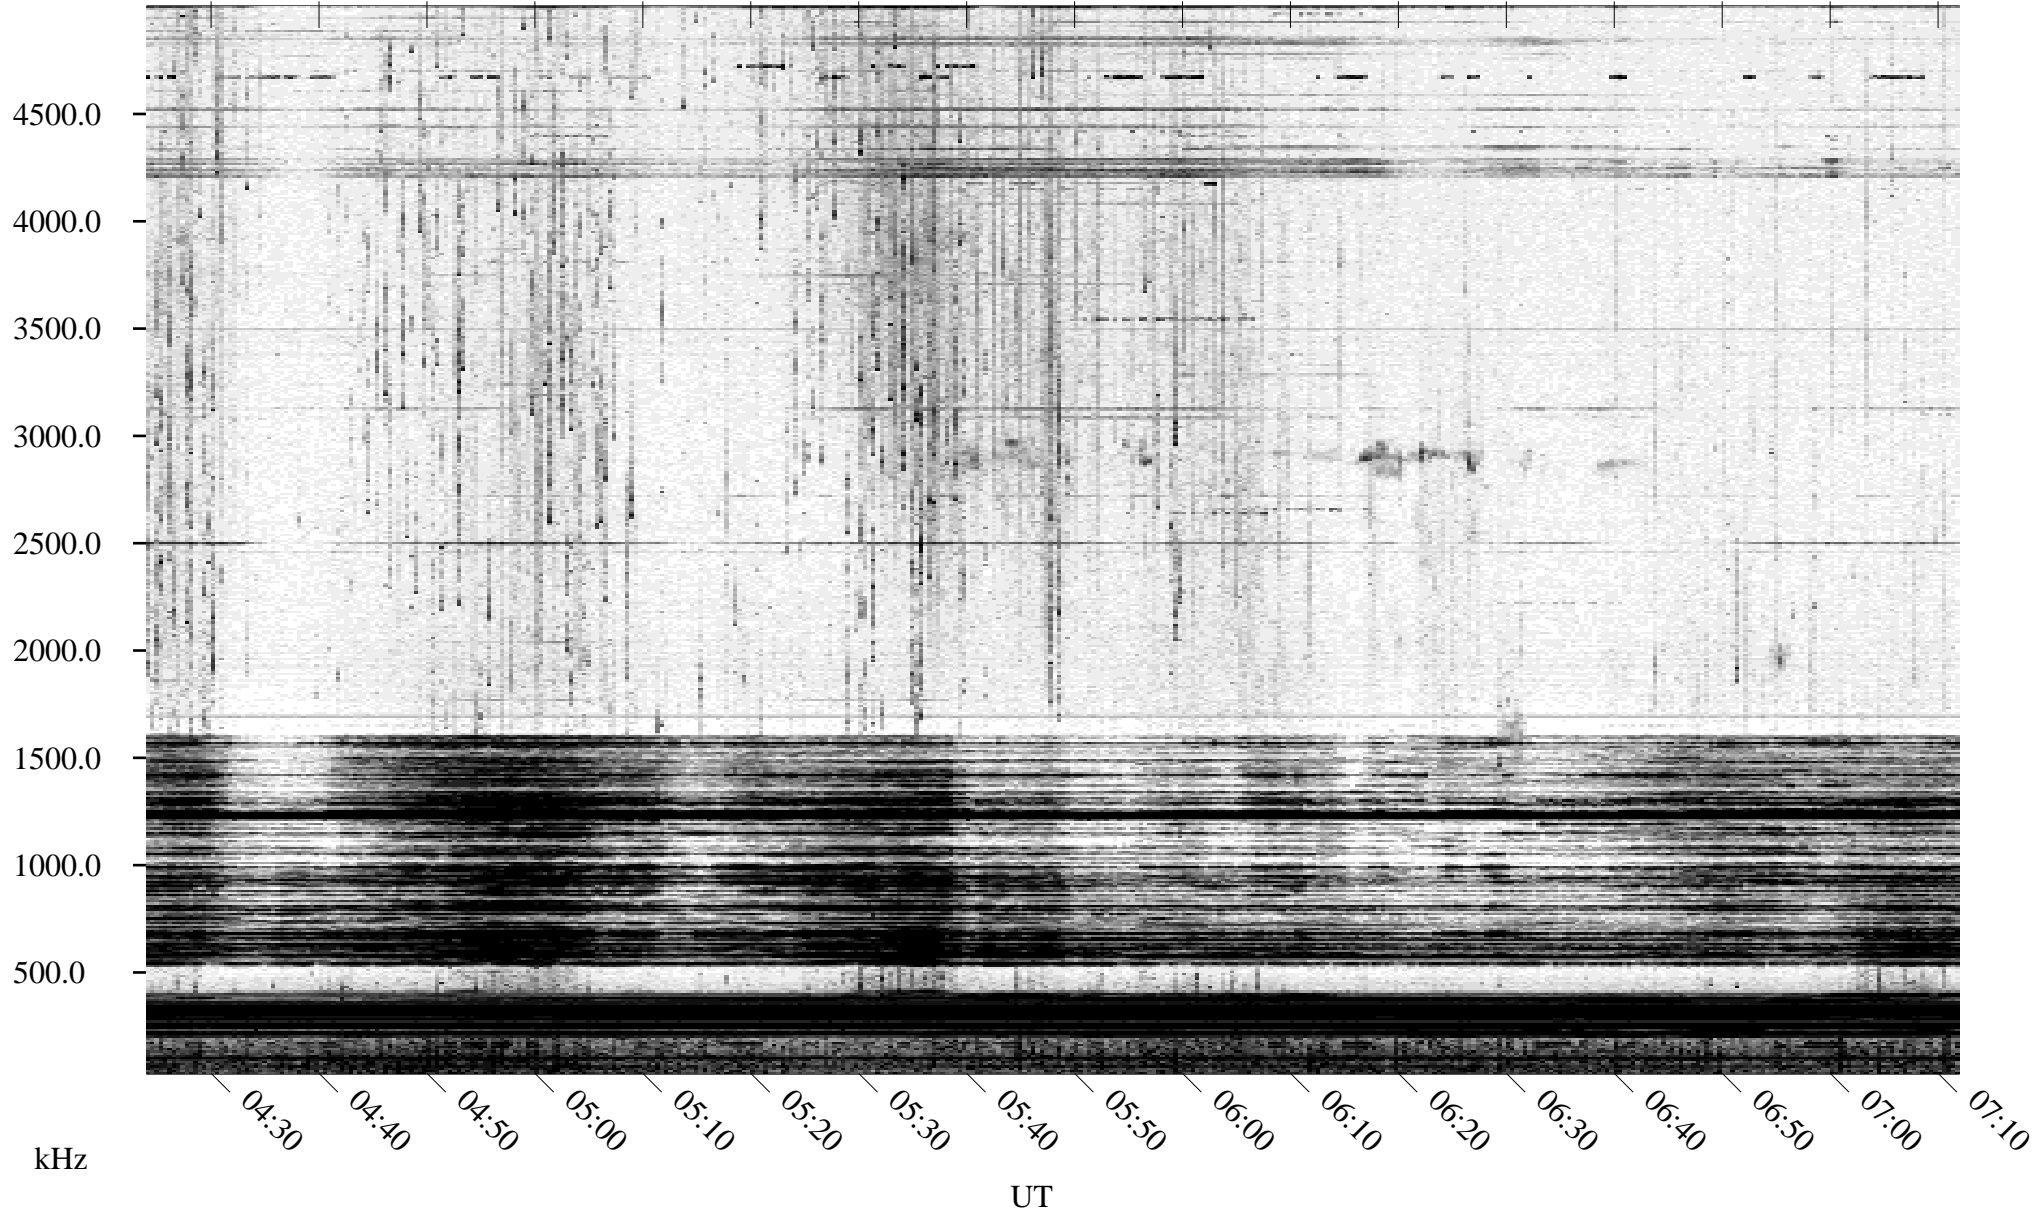

05/07/1995 Churchill, MT

Linear Scale Black = 161 White = 15

ch95127l.r00m max_12

Page 1

05/07/1995 Churchill, MT

Linear Scale Black = 161 White = 15

ch95127l.r00m max_12

Page 2

05/08/1995 Churchill, MT

Linear Scale Black = 161 White = 15

ch95127l.r00m max_12

Page 3

05/08/1995 Churchill, MT

Linear Scale Black = 161 White = 15

ch95127l.r00m max_12

Page 4

05/08/1995 Churchill, MT

Linear Scale Black = 161 White = 15

ch95127l.r00m max_12

05/08/1995 Churchill, MT

Linear Scale Black = 161 White = 15

ch951271.r00m max_12

Page 6

05/08/1995 Churchill, MT

Linear Scale Black = 161 White = 15

ch95127l.r00m max_12

Page 7

05/08/1995 Churchill, MT

Linear Scale Black = 161 White = 15

ch95127l.r00m max_12