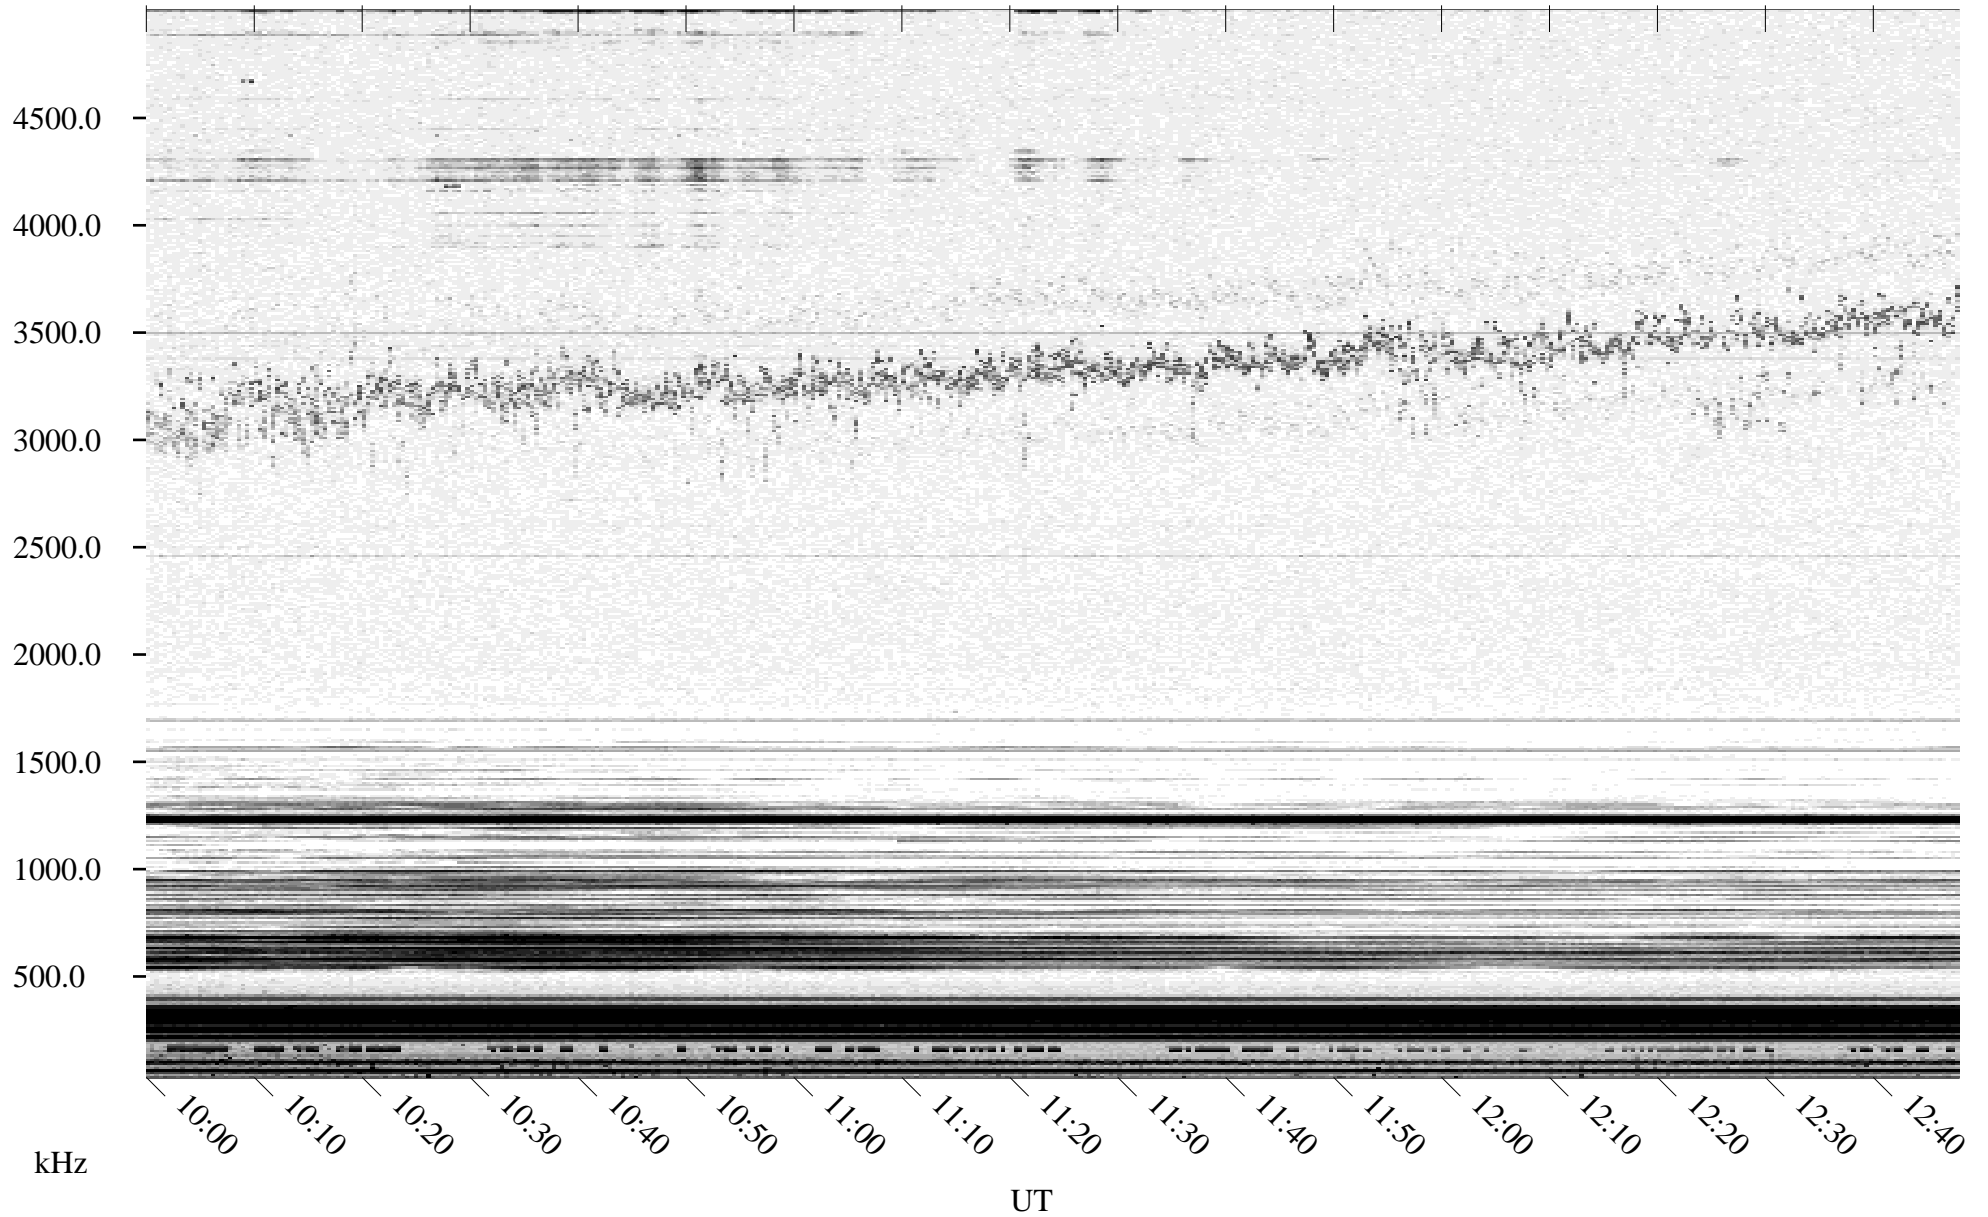

05/08/1995 Churchill, MT

Linear Scale Black = 161 White = 15

ch95128l.r00m max_12

Page 1

05/08/1995 Churchill, MT

Linear Scale Black = 161 White = 15

ch95128l.r00m max_12

Page 2

05/09/1995 Churchill, MT

Linear Scale Black = 161 White = 15

ch95128l.r00m max_12

Page 3

05/09/1995 Churchill, MT

Linear Scale Black = 161 White = 15

ch95128l.r00m max_12

Page 4

05/09/1995 Churchill, MT

Linear Scale Black = 161 White = 15

ch95128l.r00m max_12

Page 5

05/09/1995 Churchill, MT

Linear Scale Black = 161 White = 15

ch95128l.r00m max_12

Page 6

05/09/1995 Churchill, MT

Linear Scale Black = 161 White = 15

ch95128l.r00m max_12

Page 7

05/09/1995 Churchill, MT

Linear Scale Black = 161 White = 15

ch95128l.r00m max_12