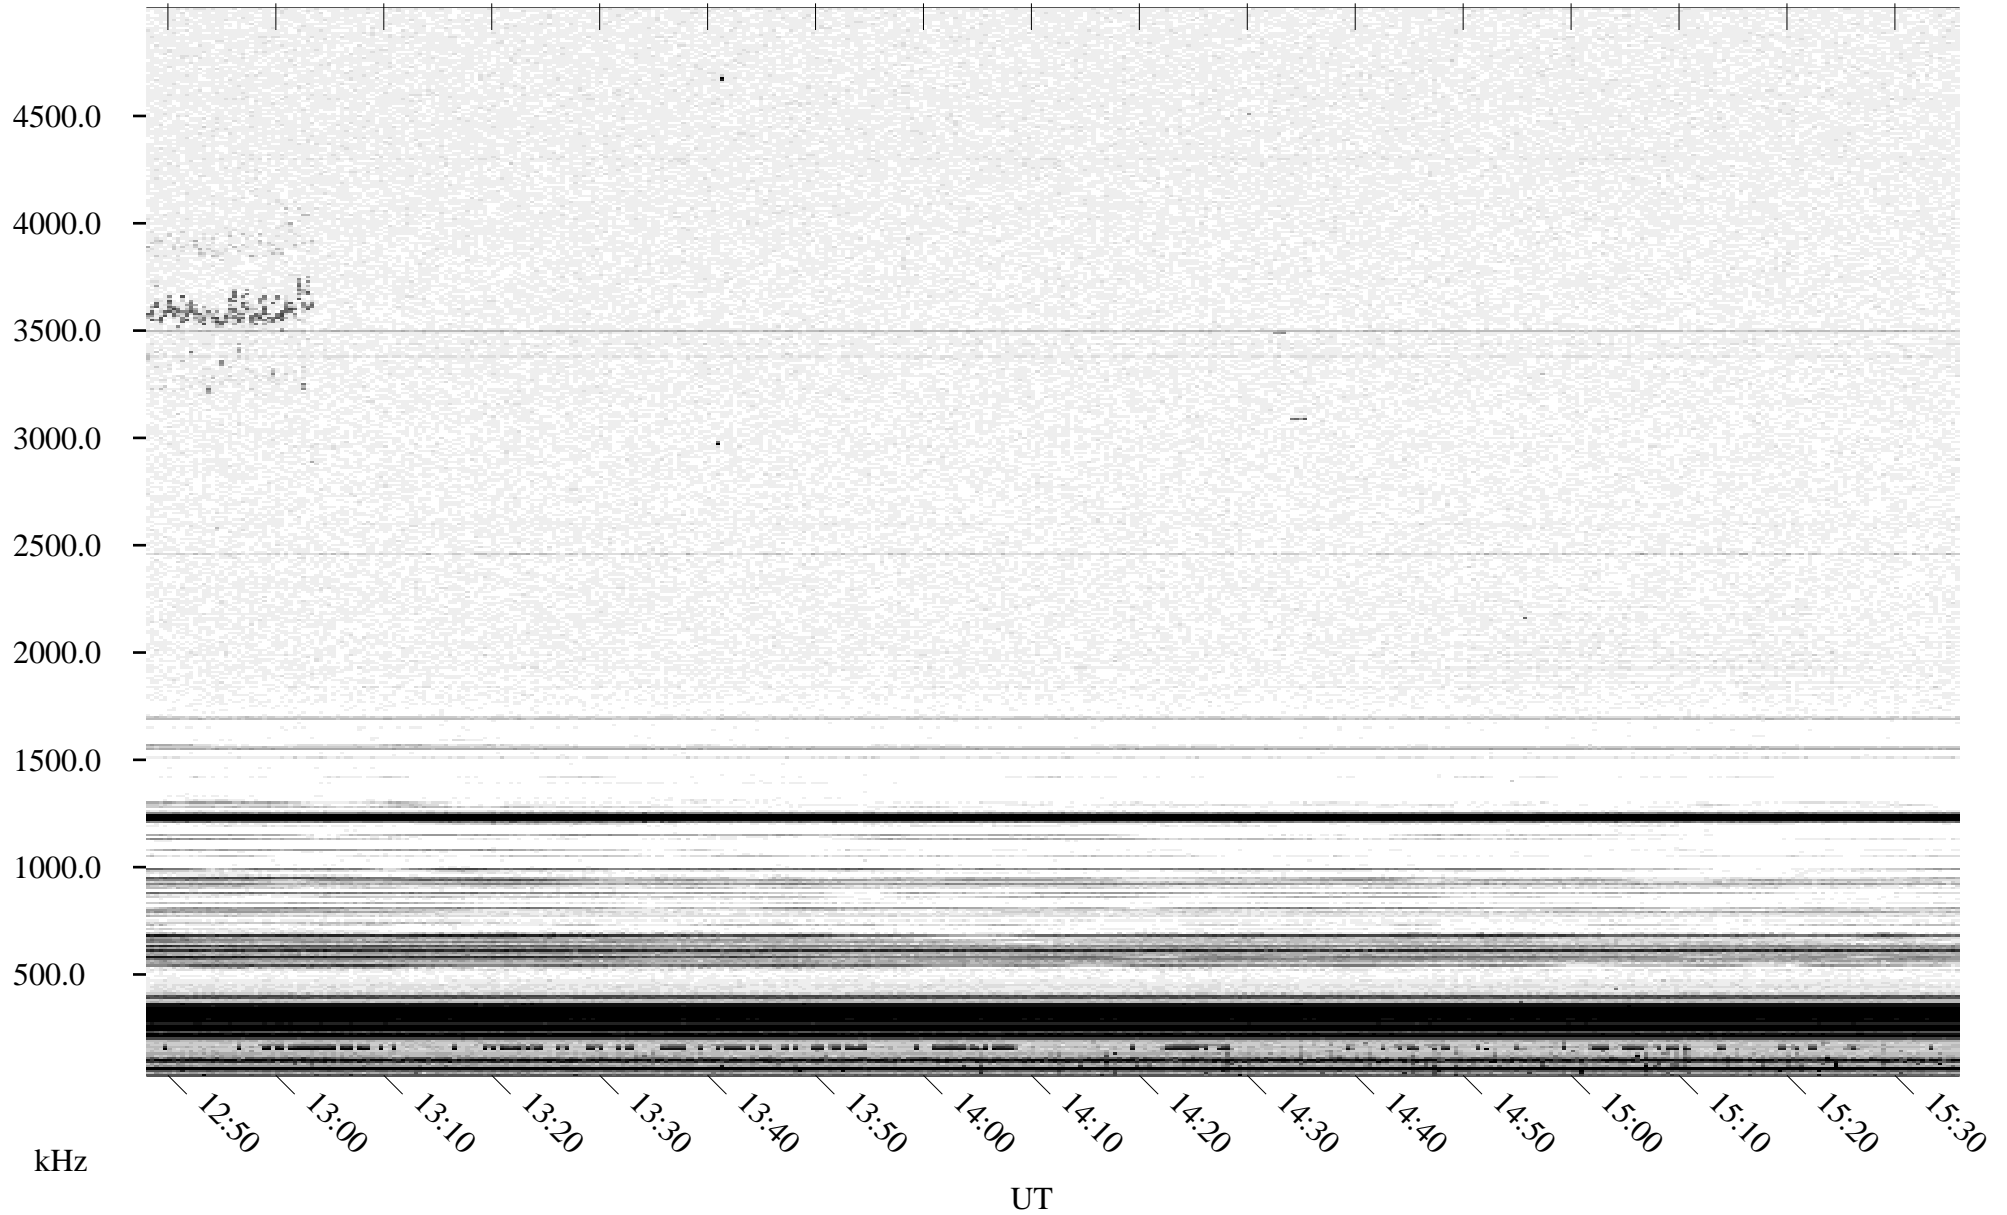

05/08/1995 Churchill, MT

Linear Scale Black = 161 White = 15

ch95128l.r00m max_12

Page 1

05/08/1995 Churchill, MT

Linear Scale Black = 161 White = 15

ch95128l.r00m max_12

Page 2

05/09/1995 Churchill, MT

Linear Scale Black = 161 White = 15

ch95128l.r00m max_12

Page 3

05/09/1995 Churchill, MT

Linear Scale Black = 161 White = 15

ch95128l.r00m max_12

Page 4

05/09/1995 Churchill, MT

Linear Scale Black = 161 White = 15

ch95128l.r00m max_12

Page 5

05/09/1995 Churchill, MT

Linear Scale Black = 161 White = 15

ch95128l.r00m max_12

Page 6

05/09/1995 Churchill, MT

Linear Scale Black = 161 White = 15

ch95128l.r00m max_12

Page 7

05/09/1995 Churchill, MT

Linear Scale Black = 161 White = 15

ch95128l.r00m max_12