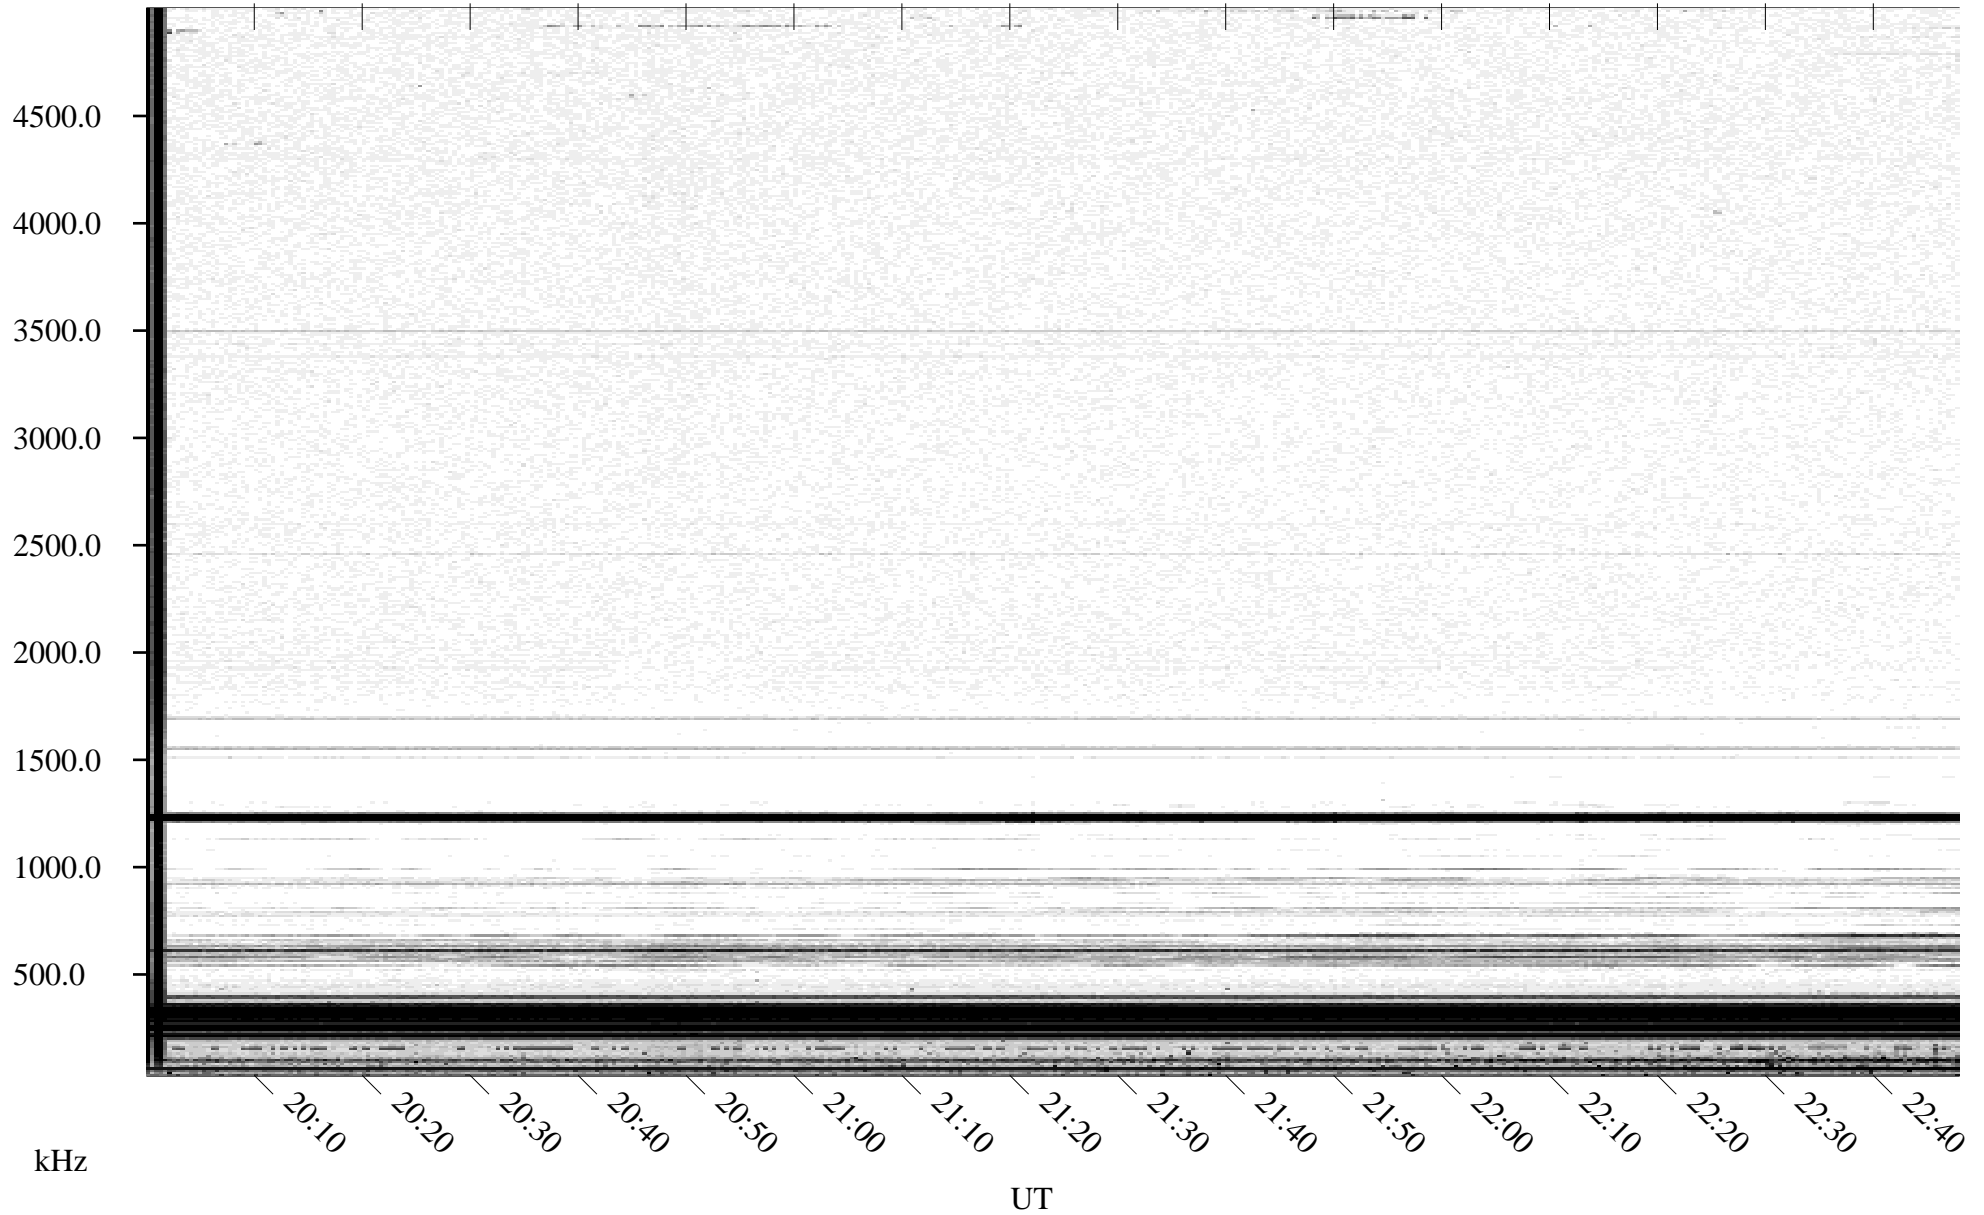

05/08/1995 Churchill, MT

Linear Scale Black = 161 White = 15

ch95128l.r00m max_12

Page 1

05/08/1995 Churchill, MT

Linear Scale Black = 161 White = 15

ch95128l.r00m max_12

Page 2

05/09/1995 Churchill, MT

Linear Scale Black = 161 White = 15

ch95128l.r00m max_12

Page 3

05/09/1995 Churchill, MT

Linear Scale Black = 161 White = 15

ch95128l.r00m max_12

Page 4

05/09/1995 Churchill, MT

Linear Scale Black = 161 White = 15

ch95128l.r00m max_12

Page 5

05/09/1995 Churchill, MT

Linear Scale Black = 161 White = 15

ch95128l.r00m max_12

Page 6

05/09/1995 Churchill, MT

Linear Scale Black = 161 White = 15

ch95128l.r00m max_12

Page 7

05/09/1995 Churchill, MT

Linear Scale Black = 161 White = 15

ch95128l.r00m max_12