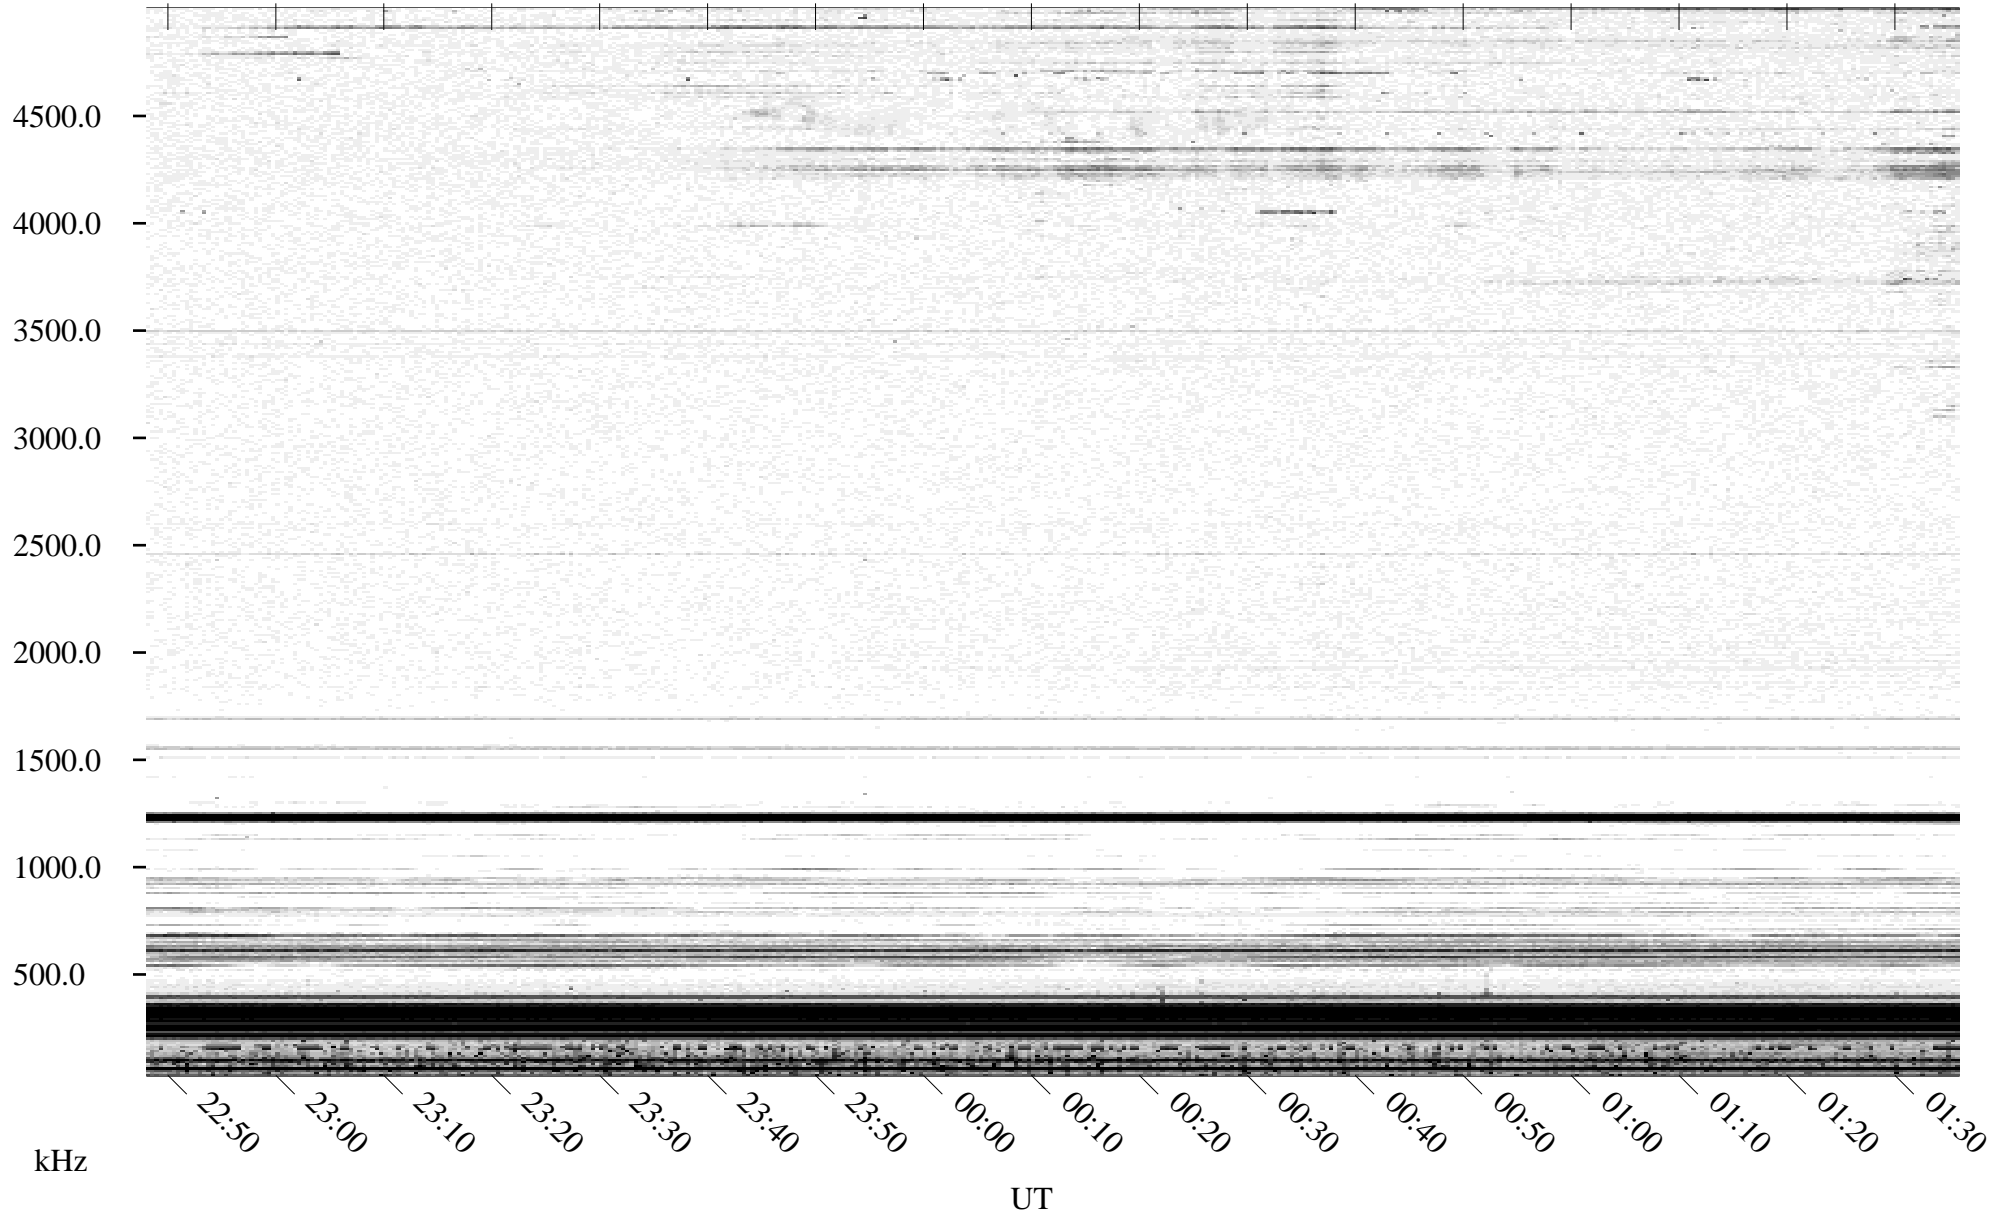

05/08/1995 Churchill, MT

Linear Scale Black = 161 White = 15

ch95128l.r00m max_12

Page 1

05/08/1995 Churchill, MT

Linear Scale Black = 161 White = 15

ch95128l.r00m max_12

Page 2

05/09/1995 Churchill, MT

Linear Scale Black = 161 White = 15

ch95128l.r00m max_12

Page 3

05/09/1995 Churchill, MT

Linear Scale Black = 161 White = 15

ch95128l.r00m max_12

Page 4

05/09/1995 Churchill, MT

Linear Scale Black = 161 White = 15

ch95128l.r00m max_12

Page 5

05/09/1995 Churchill, MT

Linear Scale Black = 161 White = 15

ch95128l.r00m max_12

Page 6

05/09/1995 Churchill, MT

Linear Scale Black = 161 White = 15

ch95128l.r00m max_12

Page 7

05/09/1995 Churchill, MT

Linear Scale Black = 161 White = 15

ch95128l.r00m max_12