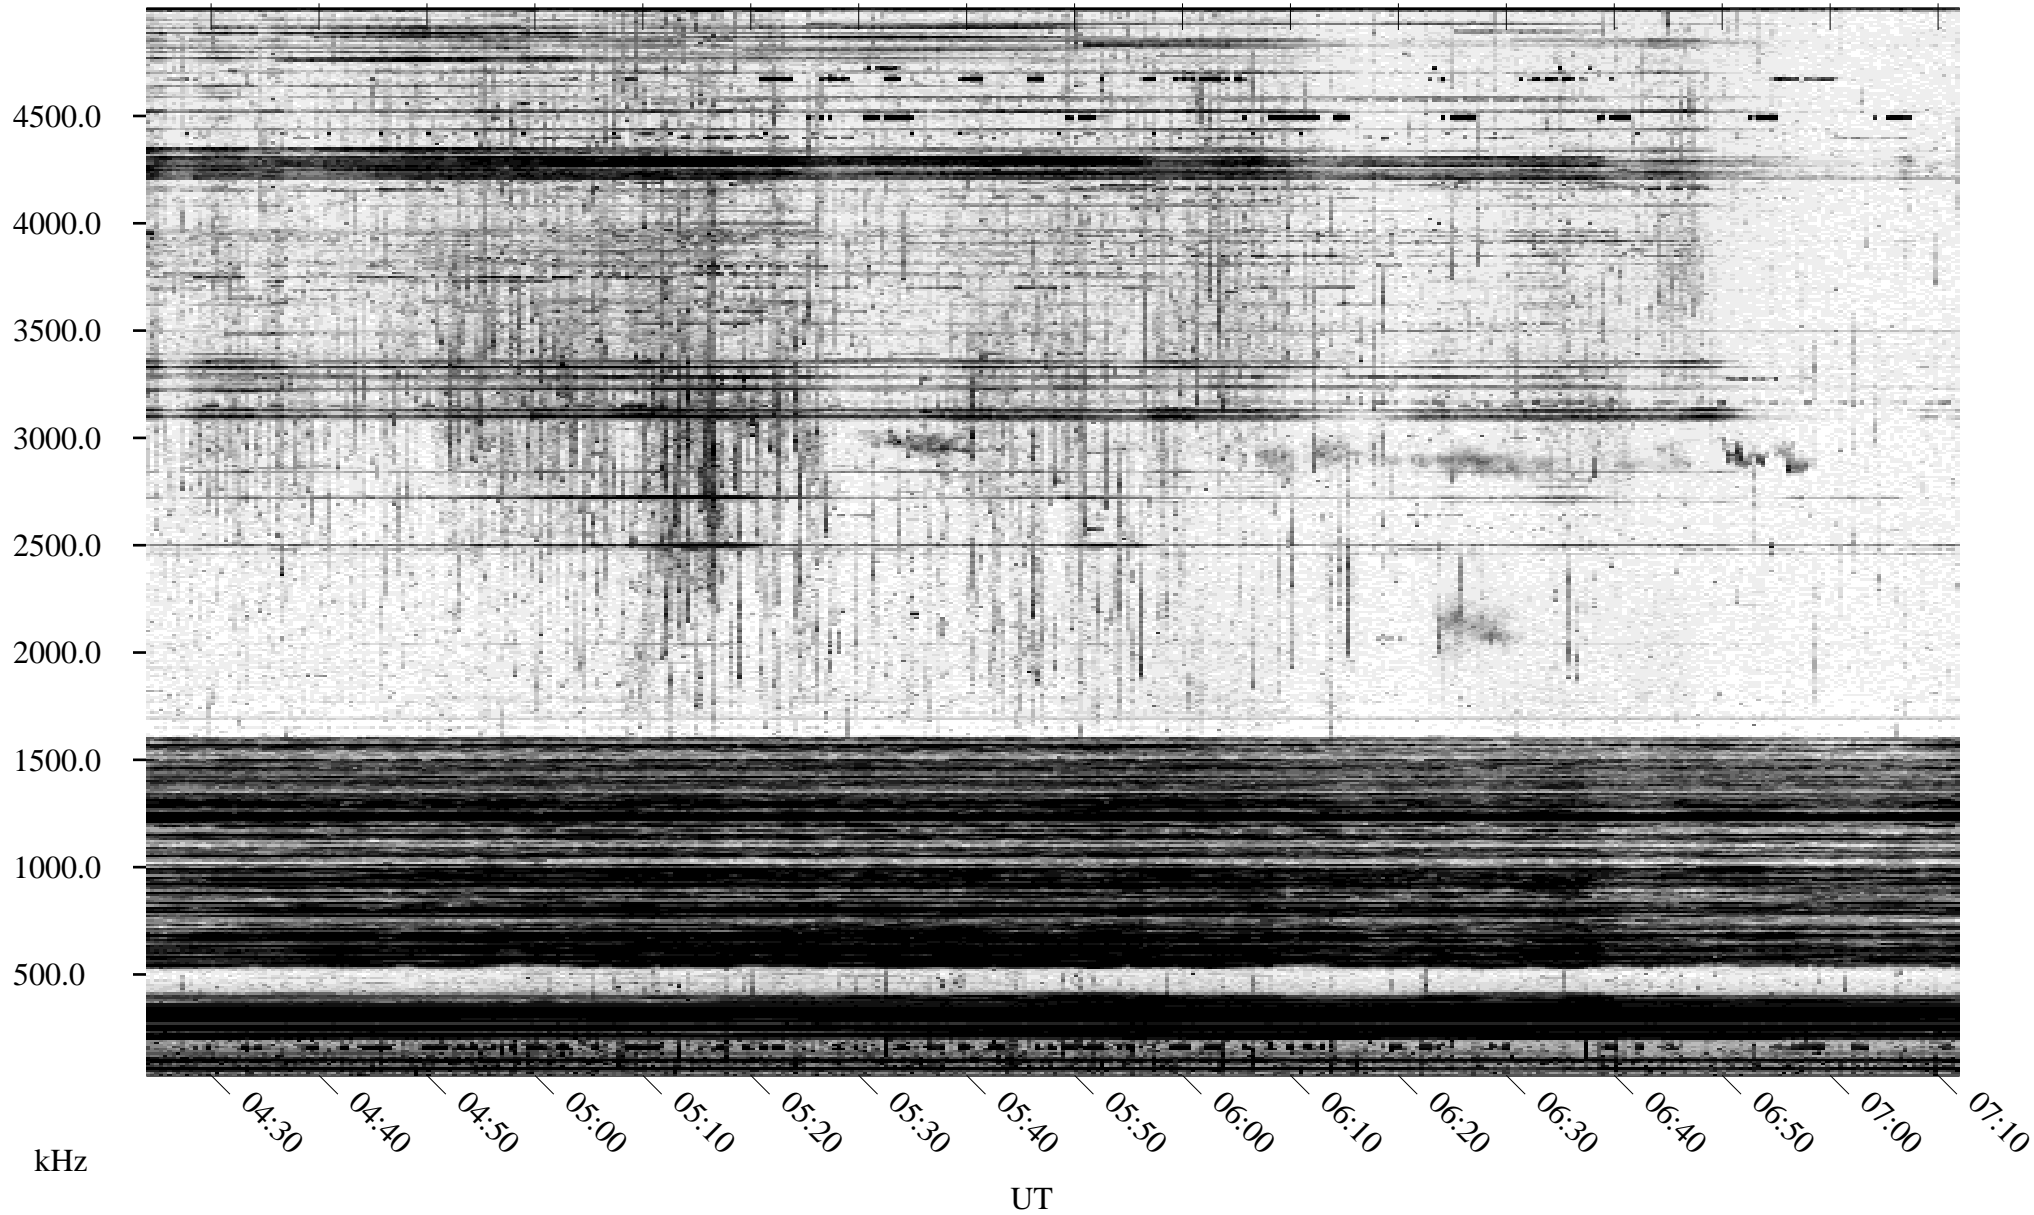

05/08/1995 Churchill, MT

Linear Scale Black = 161 White = 15

ch95128l.r00m max_12

Page 1

05/08/1995 Churchill, MT

Linear Scale Black = 161 White = 15

ch95128l.r00m max_12

Page 2

05/09/1995 Churchill, MT

Linear Scale Black = 161 White = 15

ch95128l.r00m max_12

Page 3

05/09/1995 Churchill, MT

Linear Scale Black = 161 White = 15

ch95128l.r00m max_12

Page 4

05/09/1995 Churchill, MT

Linear Scale Black = 161 White = 15

ch95128l.r00m max_12

Page 5

05/09/1995 Churchill, MT

Linear Scale Black = 161 White = 15

ch95128l.r00m max_12

Page 6

05/09/1995 Churchill, MT

Linear Scale Black = 161 White = 15

ch95128l.r00m max_12

Page 7

05/09/1995 Churchill, MT

Linear Scale Black = 161 White = 15

ch95128l.r00m max_12