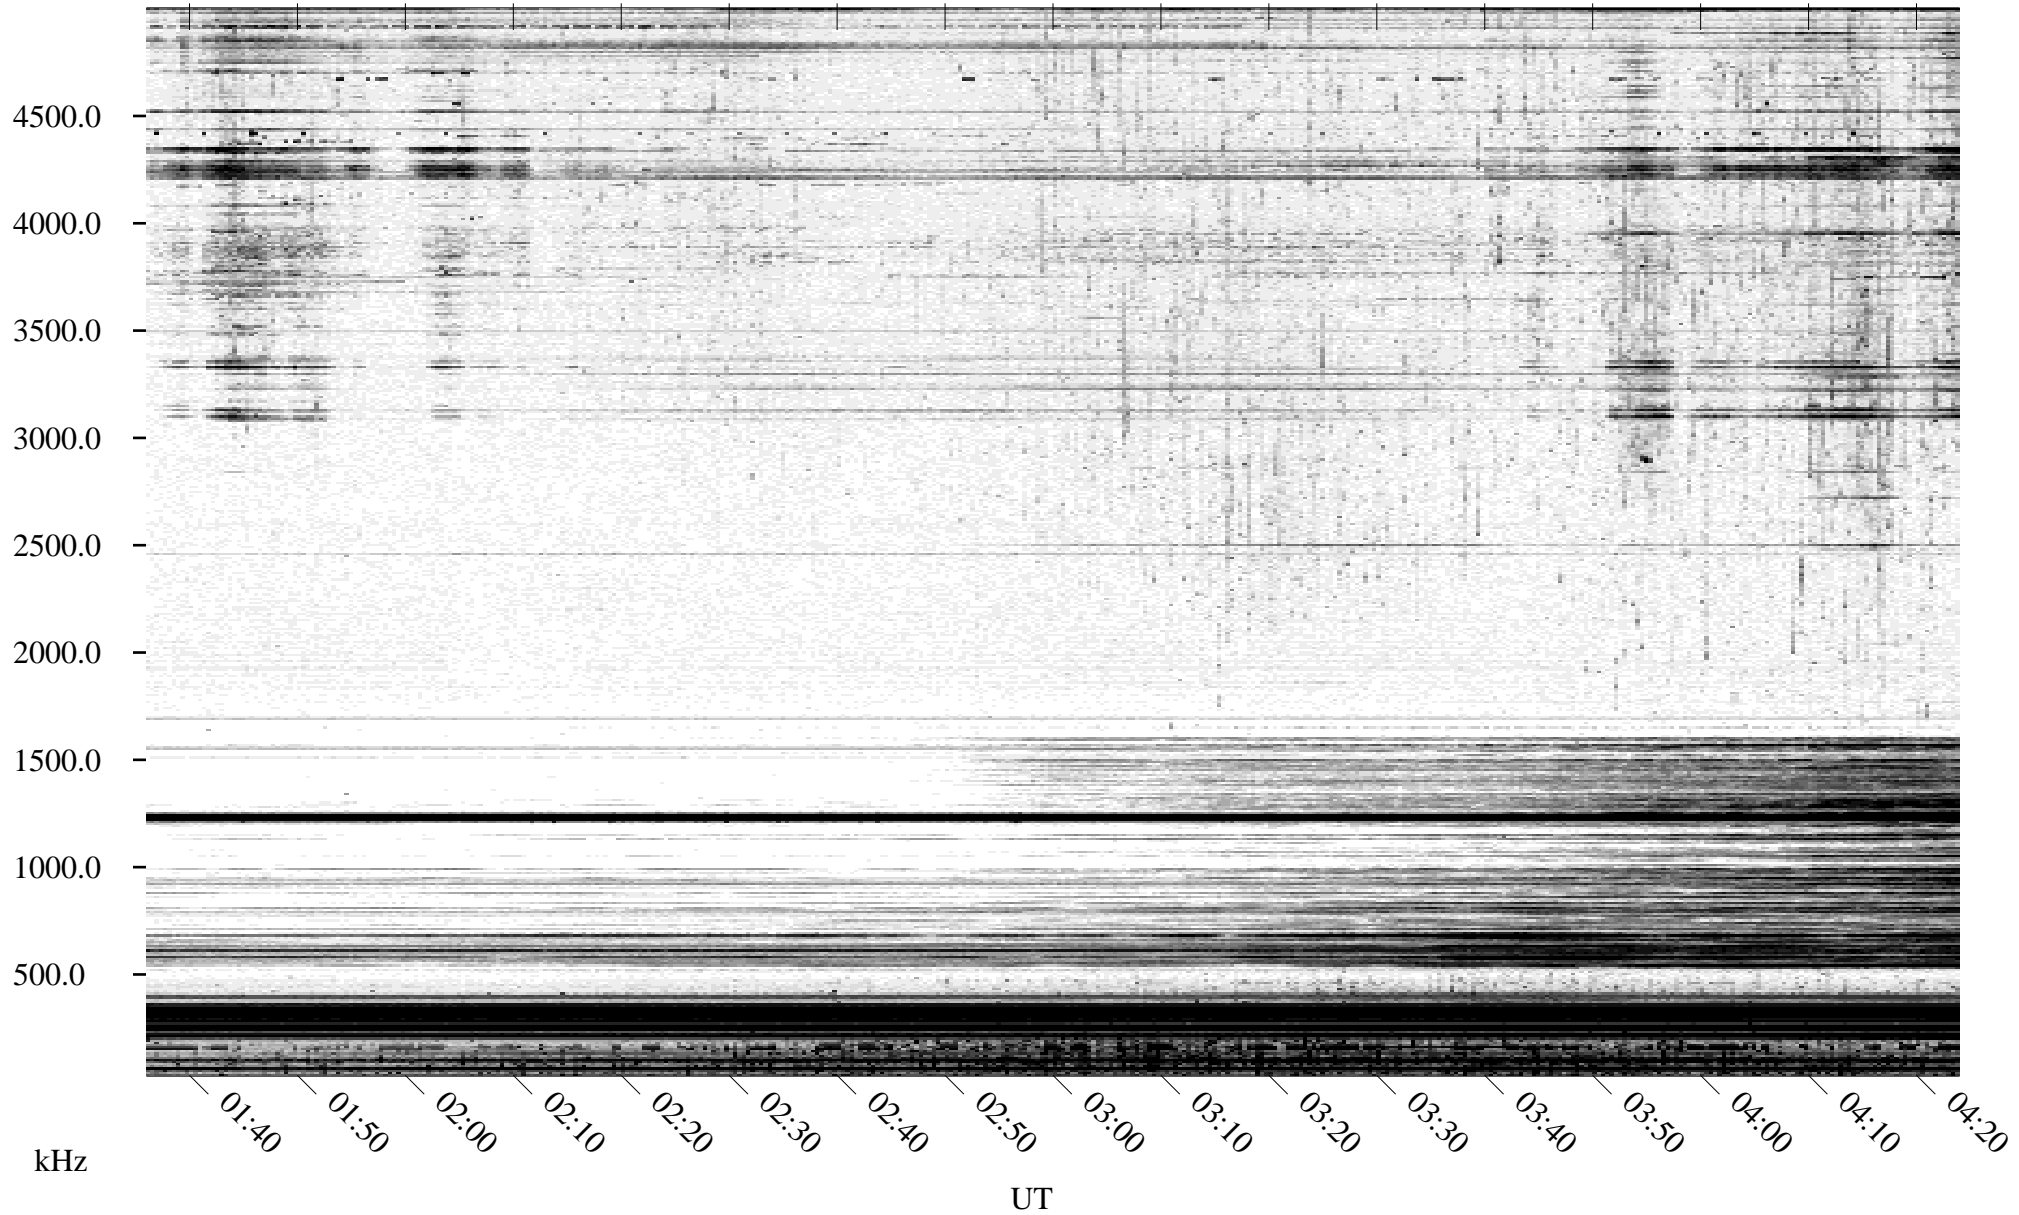

05/08/1995 Churchill, MT

Linear Scale Black = 161 White = 15

ch95128l.r00m max_12

Page 1

05/08/1995 Churchill, MT

Linear Scale Black = 161 White = 15

ch95128l.r00m max_12

Page 2

05/09/1995 Churchill, MT

Linear Scale Black = 161 White = 15

ch95128l.r00m max_12

Page 3

05/09/1995 Churchill, MT

Linear Scale Black = 161 White = 15

ch95128l.r00m max_12

Page 4

05/09/1995 Churchill, MT

Linear Scale Black = 161 White = 15

ch95128l.r00m max_12

Page 5

05/09/1995 Churchill, MT

Linear Scale Black = 161 White = 15

ch95128l.r00m max_12

Page 6

05/09/1995 Churchill, MT

Linear Scale Black = 161 White = 15

ch95128l.r00m max_12

Page 7

05/09/1995 Churchill, MT

Linear Scale Black = 161 White = 15

ch95128l.r00m max_12