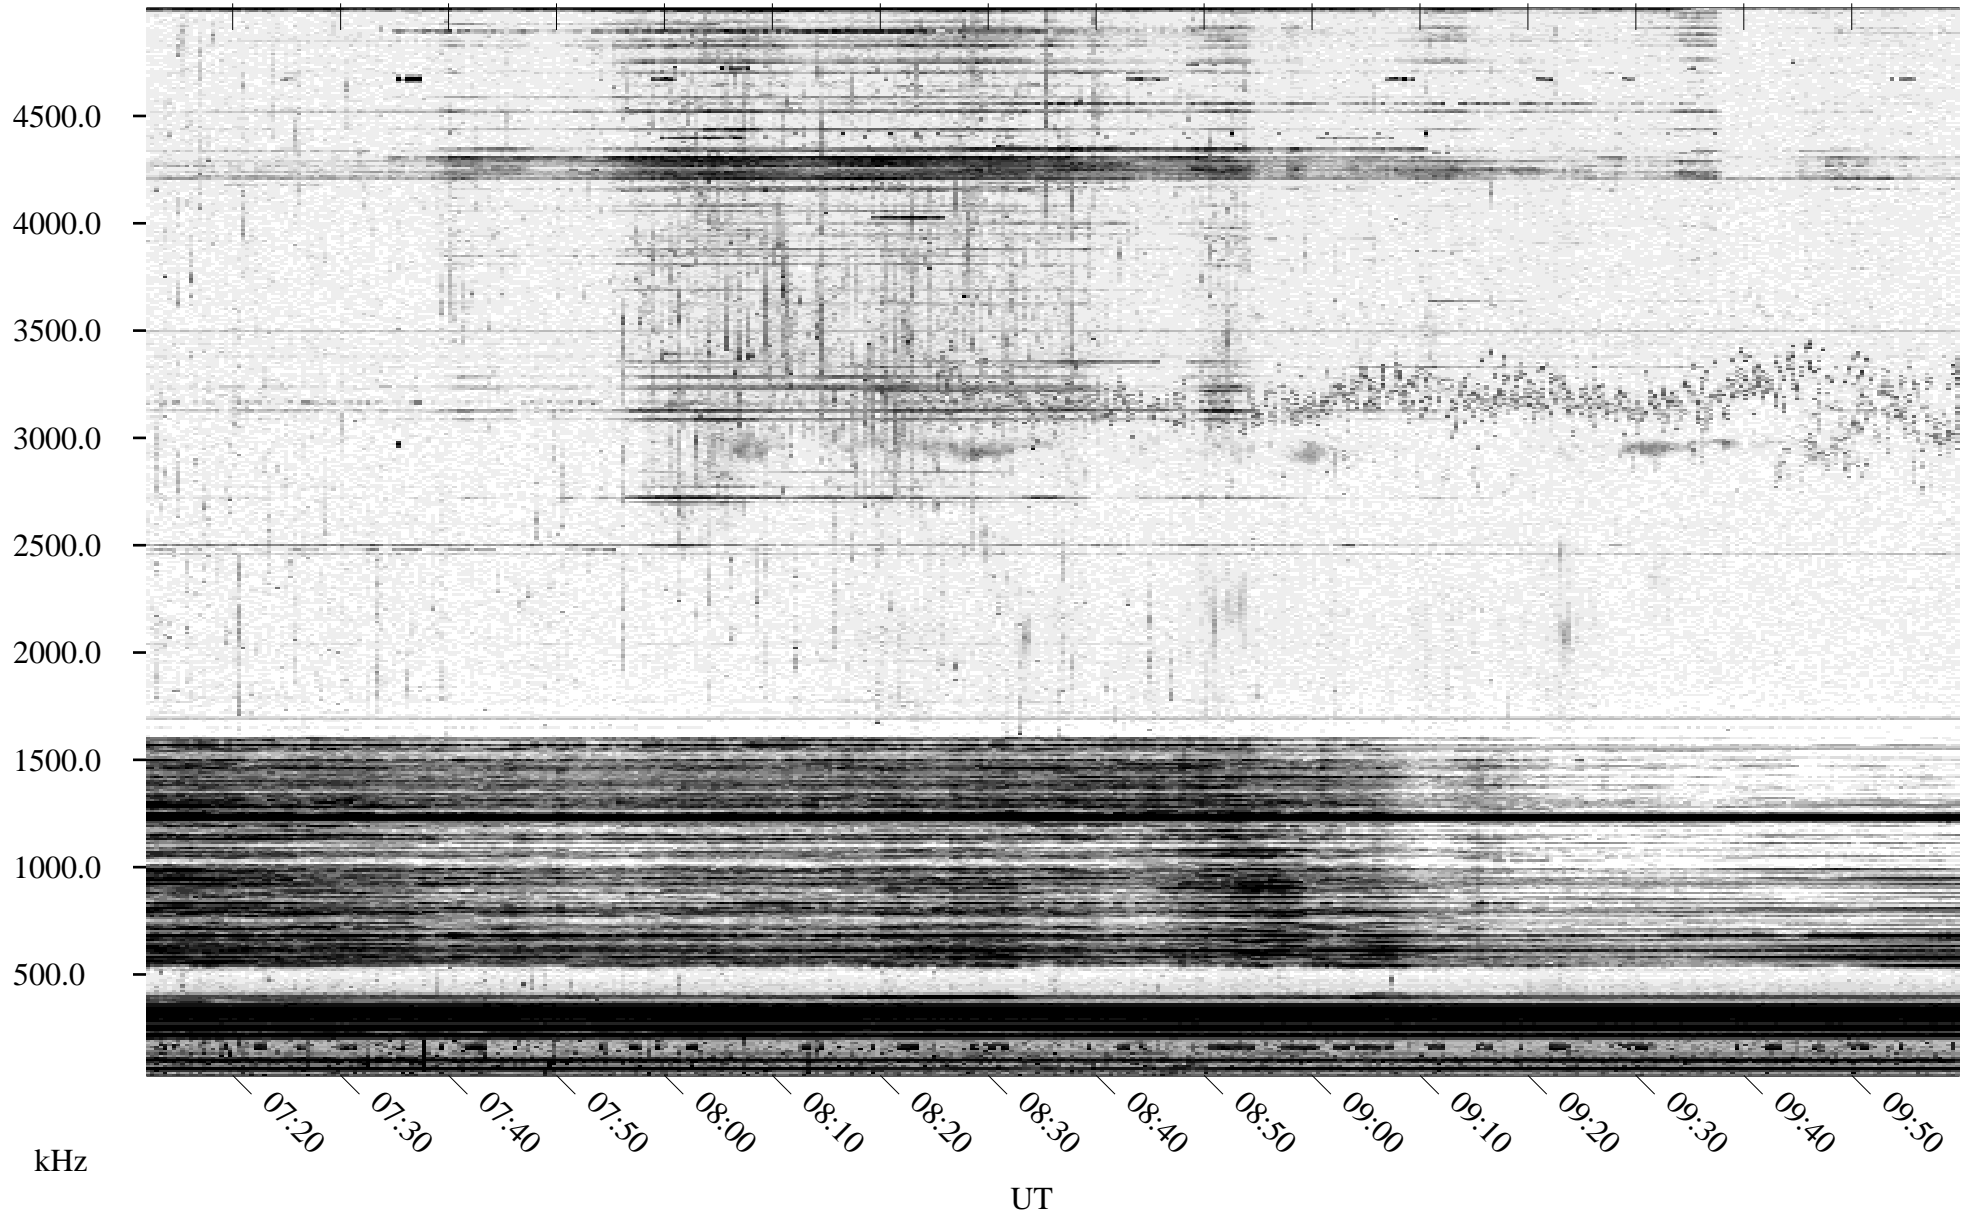

05/08/1995 Churchill, MT

Linear Scale Black = 161 White = 15

ch95128l.r00m max_12

Page 1

05/08/1995 Churchill, MT

Linear Scale Black = 161 White = 15

ch95128l.r00m max_12

Page 2

05/09/1995 Churchill, MT

Linear Scale Black = 161 White = 15

ch95128l.r00m max_12

Page 3

05/09/1995 Churchill, MT

Linear Scale Black = 161 White = 15

ch95128l.r00m max_12

Page 4

05/09/1995 Churchill, MT

Linear Scale Black = 161 White = 15

ch95128l.r00m max_12

Page 5

05/09/1995 Churchill, MT

Linear Scale Black = 161 White = 15

ch95128l.r00m max_12

Page 6

05/09/1995 Churchill, MT

Linear Scale Black = 161 White = 15

ch95128l.r00m max_12

Page 7

05/09/1995 Churchill, MT

Linear Scale Black = 161 White = 15

ch95128l.r00m max_12