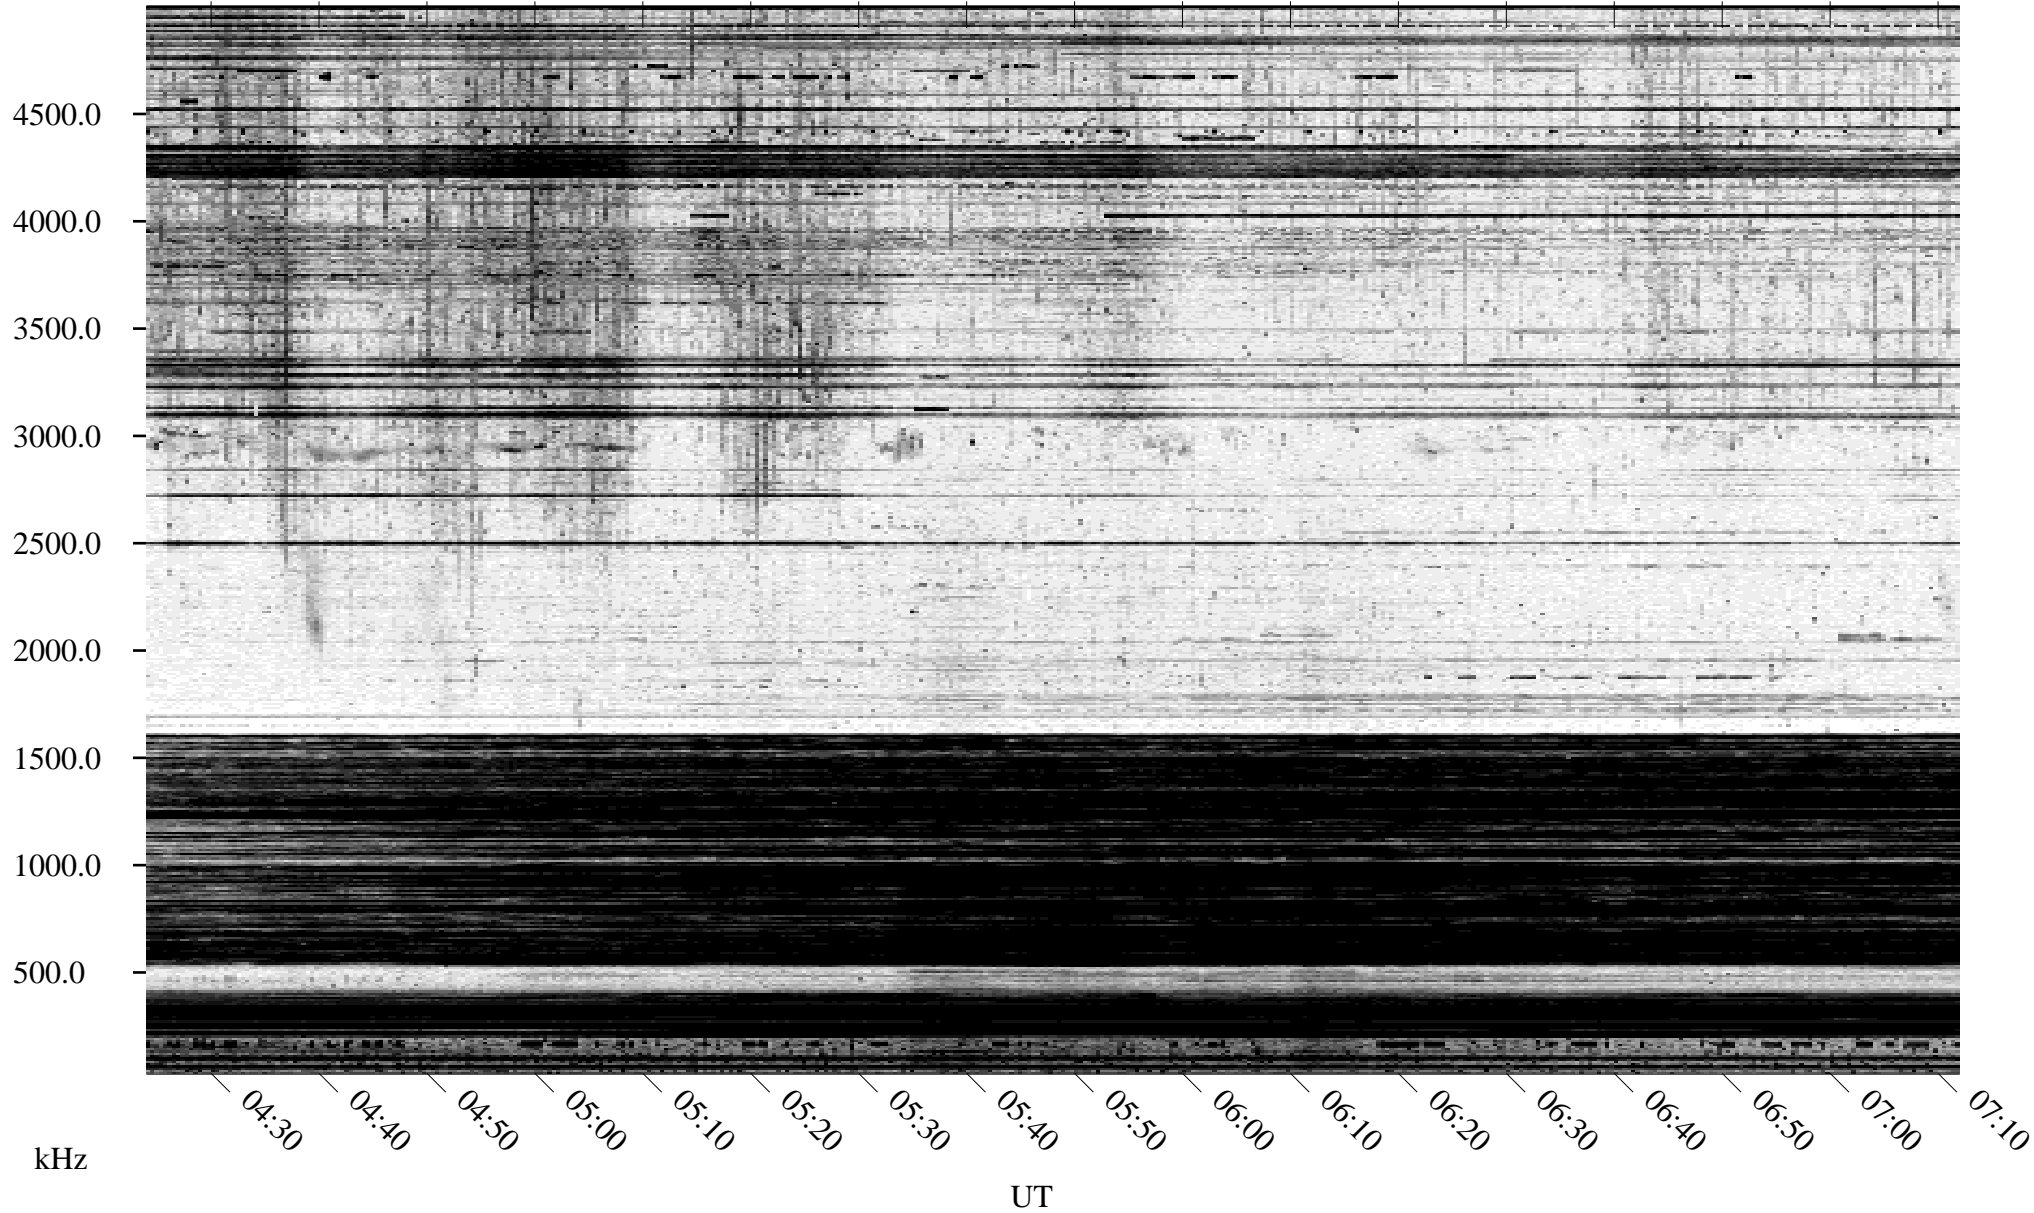

05/10/1995 Churchill, MT

Linear Scale Black = 161 White = 15

ch95130l.r00m max_12

05/10/1995 Churchill, MT

Linear Scale Black = 161 White = 15

ch95130l.r00m max_12

Page 2

05/11/1995 Churchill, MT

Linear Scale Black = 161 White = 15

ch95130l.r00m max_12

Page 3

05/11/1995 Churchill, MT

Linear Scale Black = 161 White = 15

ch95130l.r00m max_12

Page 4

05/11/1995 Churchill, MT

Linear Scale Black = 161 White = 15

ch95130l.r00m max_12

Page 5

05/11/1995 Churchill, MT

Linear Scale Black = 161 White = 15

ch95130l.r00m max_12

Page 6

05/11/1995 Churchill, MT

Linear Scale Black = 161 White = 15

ch95130l.r00m max_12

Page 7

05/11/1995 Churchill, MT

Linear Scale Black = 161 White = 15

ch95130l.r00m max_12

Page 8