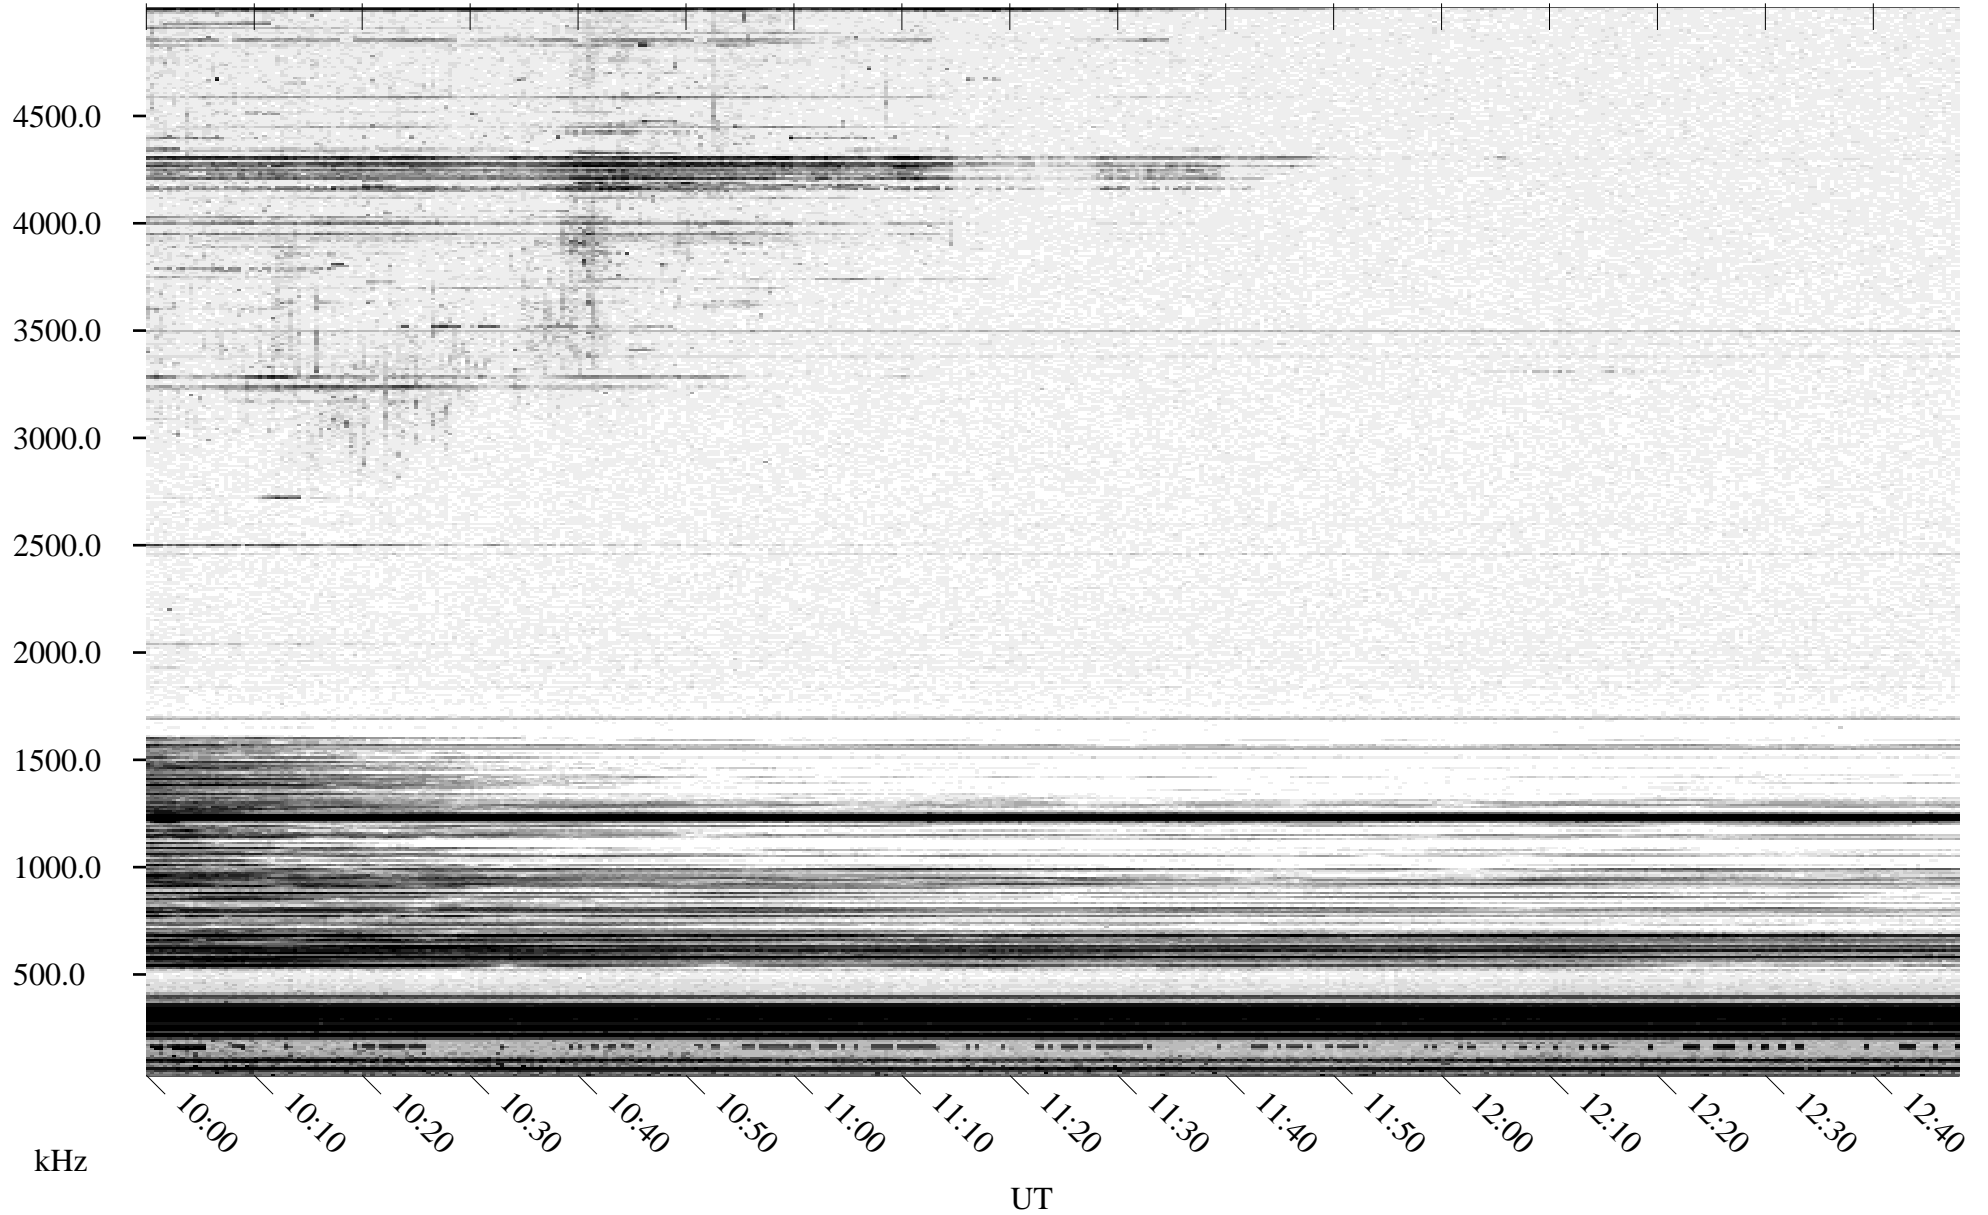

05/10/1995 Churchill, MT

Linear Scale Black = 161 White = 15

ch95130l.r00m max_12

05/10/1995 Churchill, MT

Linear Scale Black = 161 White = 15

ch95130l.r00m max_12

Page 2

05/11/1995 Churchill, MT

Linear Scale Black = 161 White = 15

ch95130l.r00m max_12

Page 3

05/11/1995 Churchill, MT

Linear Scale Black = 161 White = 15

ch95130l.r00m max_12

Page 4

05/11/1995 Churchill, MT

Linear Scale Black = 161 White = 15

ch95130l.r00m max_12

Page 5

05/11/1995 Churchill, MT

Linear Scale Black = 161 White = 15

ch95130l.r00m max_12

Page 6

05/11/1995 Churchill, MT

Linear Scale Black = 161 White = 15

ch95130l.r00m max_12

Page 7

05/11/1995 Churchill, MT

Linear Scale Black = 161 White = 15

ch95130l.r00m max_12

Page 8