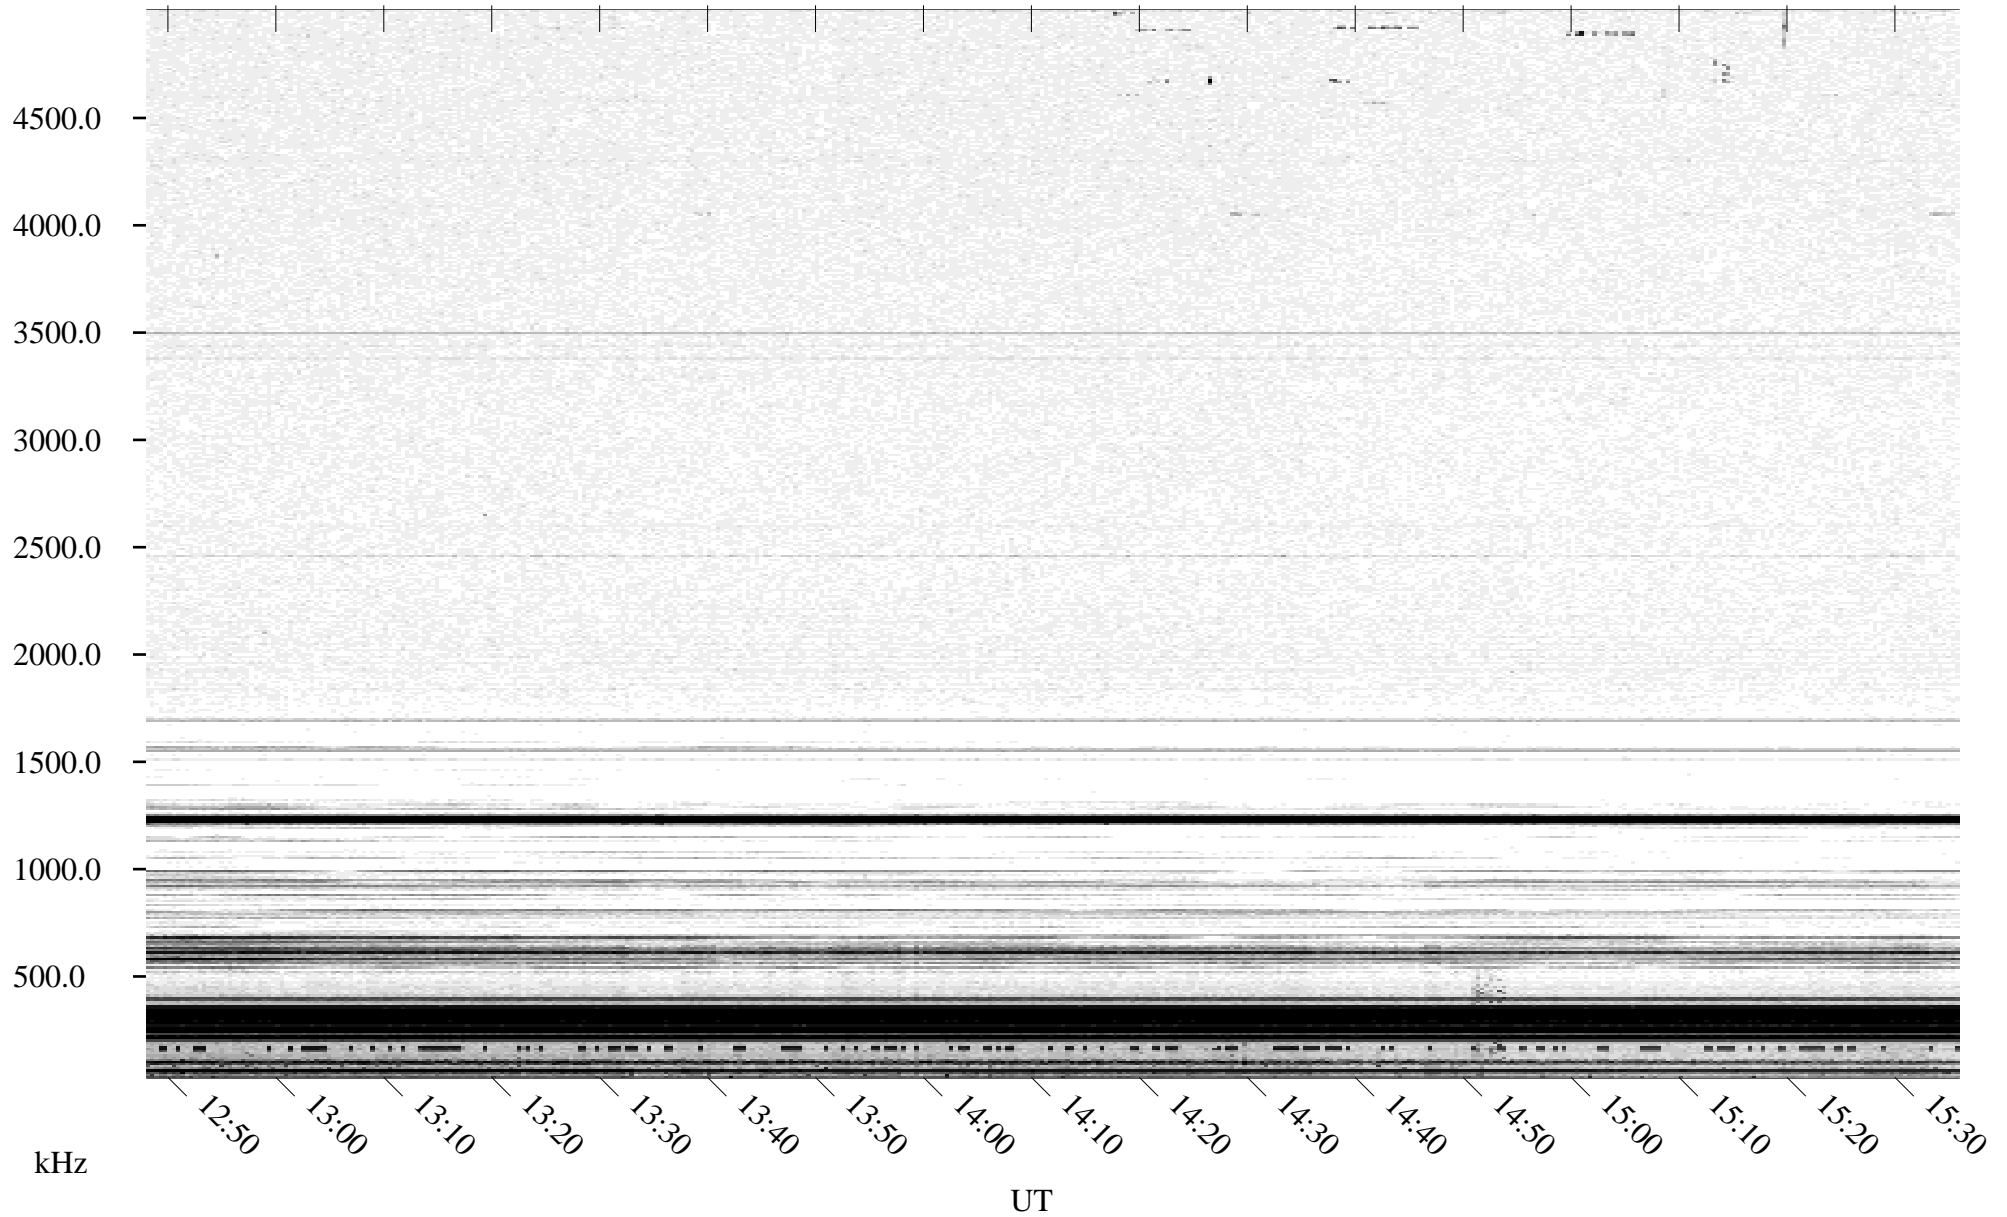

05/10/1995 Churchill, MT

Linear Scale Black = 161 White = 15

ch95130l.r00m max_12

05/10/1995 Churchill, MT

Linear Scale Black = 161 White = 15

ch95130l.r00m max_12

Page 2

05/11/1995 Churchill, MT

Linear Scale Black = 161 White = 15

ch95130l.r00m max_12

Page 3

05/11/1995 Churchill, MT

Linear Scale Black = 161 White = 15

ch95130l.r00m max_12

Page 4

05/11/1995 Churchill, MT

Linear Scale Black = 161 White = 15

ch95130l.r00m max_12

Page 5

05/11/1995 Churchill, MT

Linear Scale Black = 161 White = 15

ch95130l.r00m max_12

Page 6

05/11/1995 Churchill, MT

Linear Scale Black = 161 White = 15

ch95130l.r00m max_12

Page 7

05/11/1995 Churchill, MT

Linear Scale Black = 161 White = 15

ch95130l.r00m max_12

Page 8