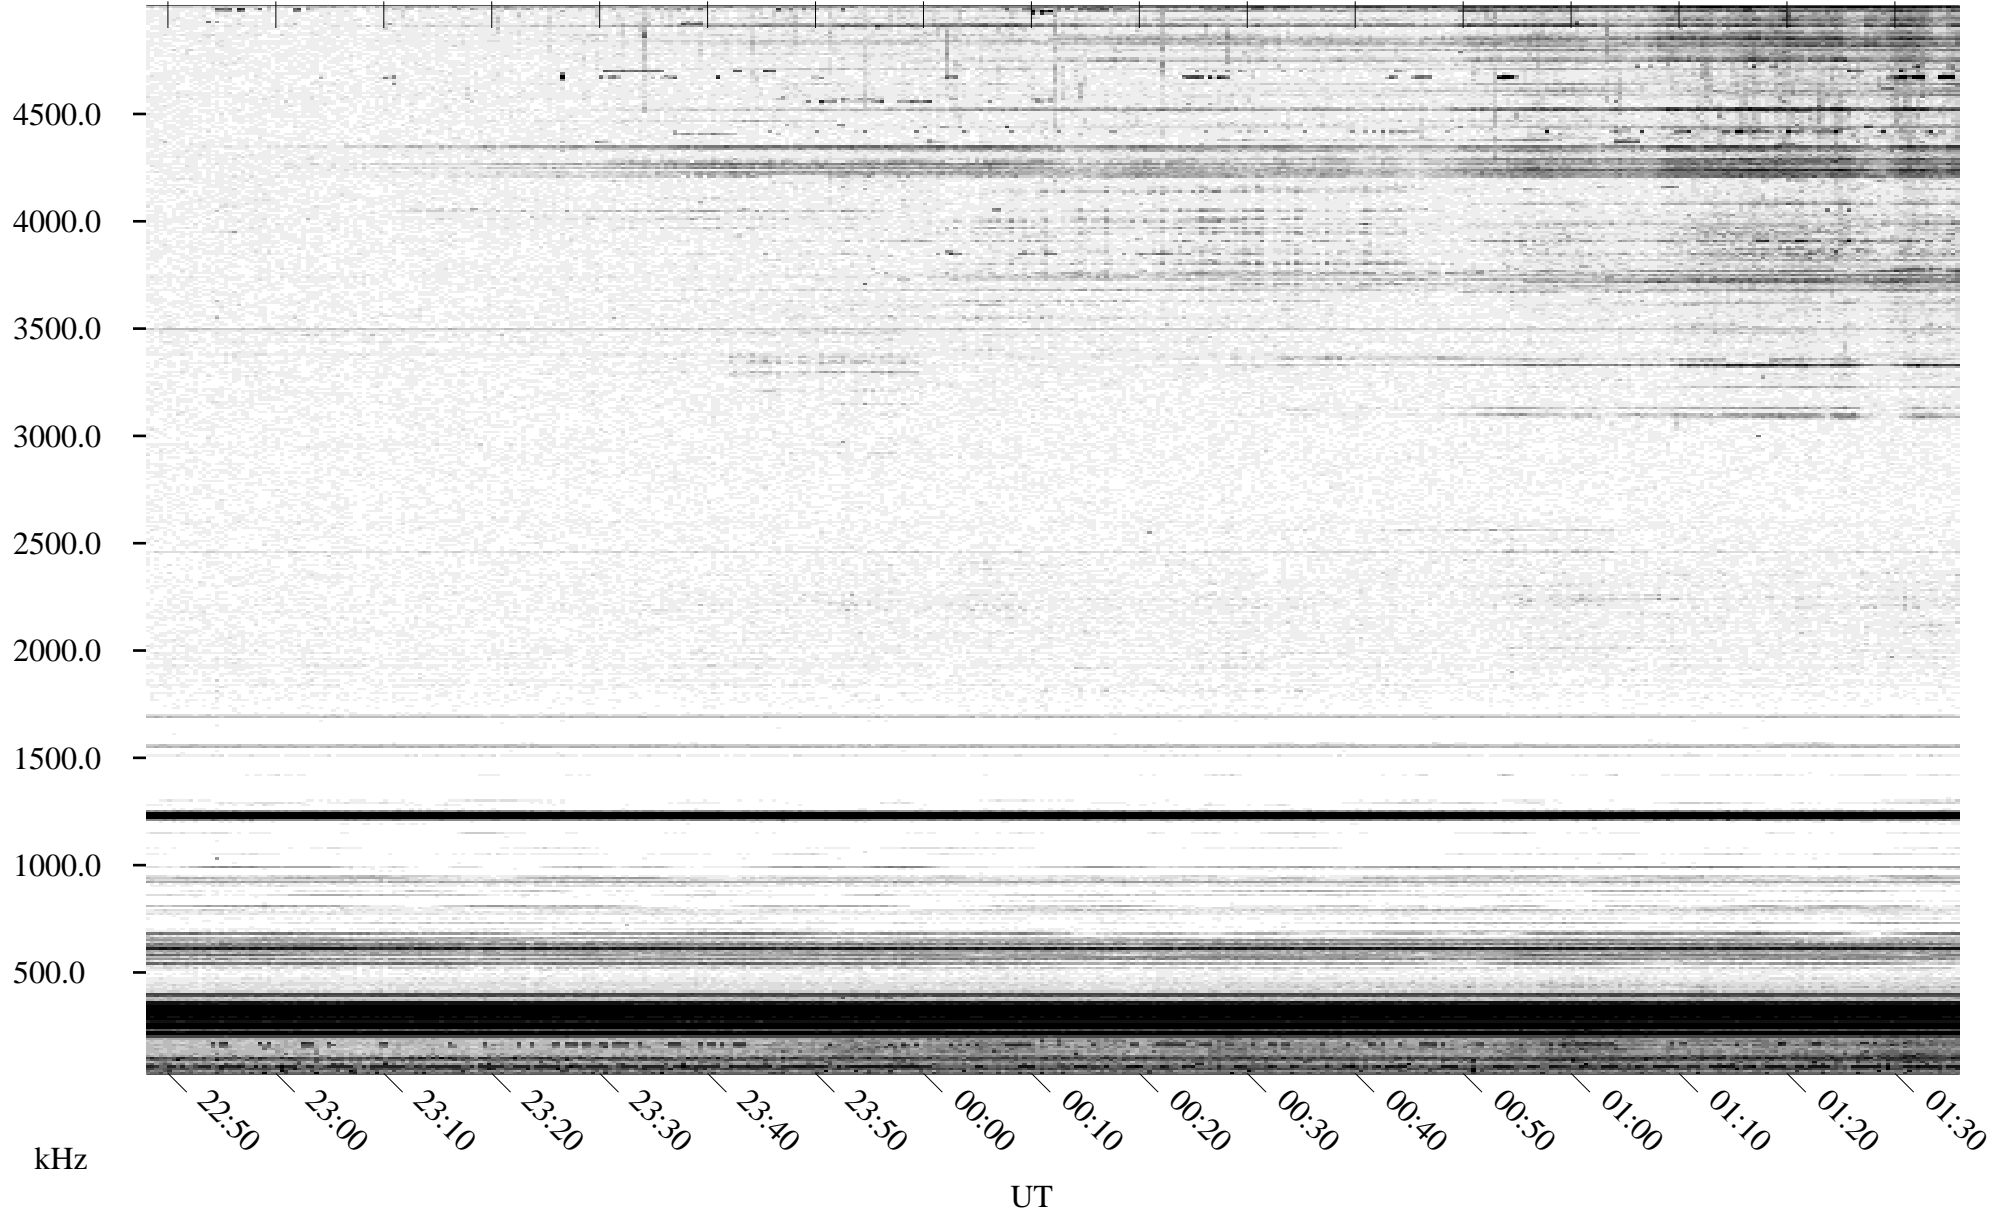

05/10/1995 Churchill, MT

Linear Scale Black = 161 White = 15

ch95130l.r00m max_12

05/10/1995 Churchill, MT

Linear Scale Black = 161 White = 15

ch95130l.r00m max_12

Page 2

05/11/1995 Churchill, MT

Linear Scale Black = 161 White = 15

ch95130l.r00m max_12

Page 3

05/11/1995 Churchill, MT

Linear Scale Black = 161 White = 15

ch95130l.r00m max_12

Page 4

05/11/1995 Churchill, MT

Linear Scale Black = 161 White = 15

ch95130l.r00m max_12

Page 5

05/11/1995 Churchill, MT

Linear Scale Black = 161 White = 15

ch95130l.r00m max_12

Page 6

05/11/1995 Churchill, MT

Linear Scale Black = 161 White = 15

ch95130l.r00m max_12

Page 7

05/11/1995 Churchill, MT

Linear Scale Black = 161 White = 15

ch95130l.r00m max_12

Page 8