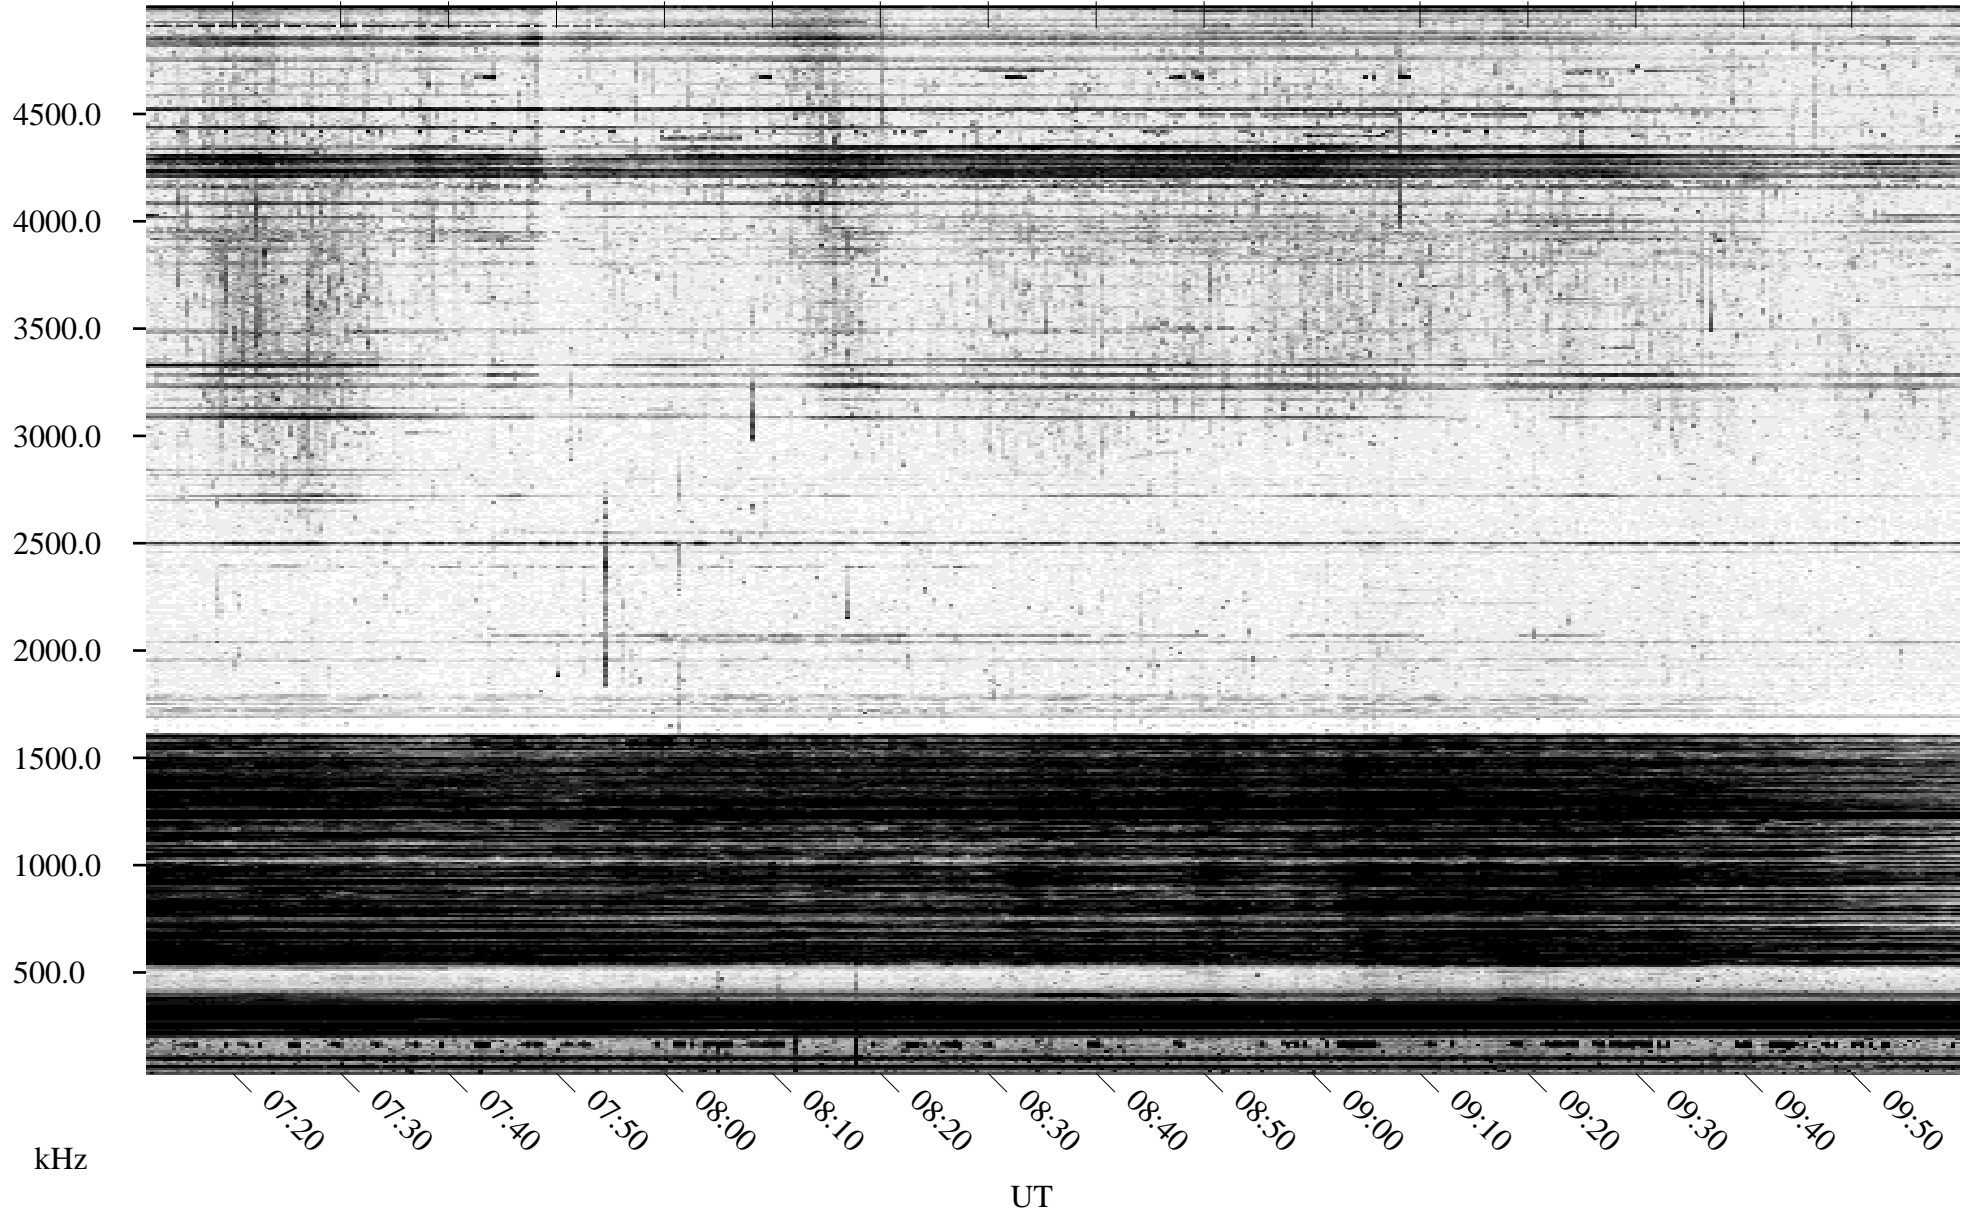

05/10/1995 Churchill, MT

Linear Scale Black = 161 White = 15

ch95130l.r00m max_12

05/10/1995 Churchill, MT

Linear Scale Black = 161 White = 15

ch95130l.r00m max_12

Page 2

05/11/1995 Churchill, MT

Linear Scale Black = 161 White = 15

ch95130l.r00m max_12

Page 3

05/11/1995 Churchill, MT

Linear Scale Black = 161 White = 15

ch95130l.r00m max_12

Page 4

05/11/1995 Churchill, MT

Linear Scale Black = 161 White = 15

ch95130l.r00m max_12

Page 5

05/11/1995 Churchill, MT

Linear Scale Black = 161 White = 15

ch95130l.r00m max_12

Page 6

05/11/1995 Churchill, MT

Linear Scale Black = 161 White = 15

ch95130l.r00m max_12

Page 7

05/11/1995 Churchill, MT

Linear Scale Black = 161 White = 15

ch95130l.r00m max_12

Page 8