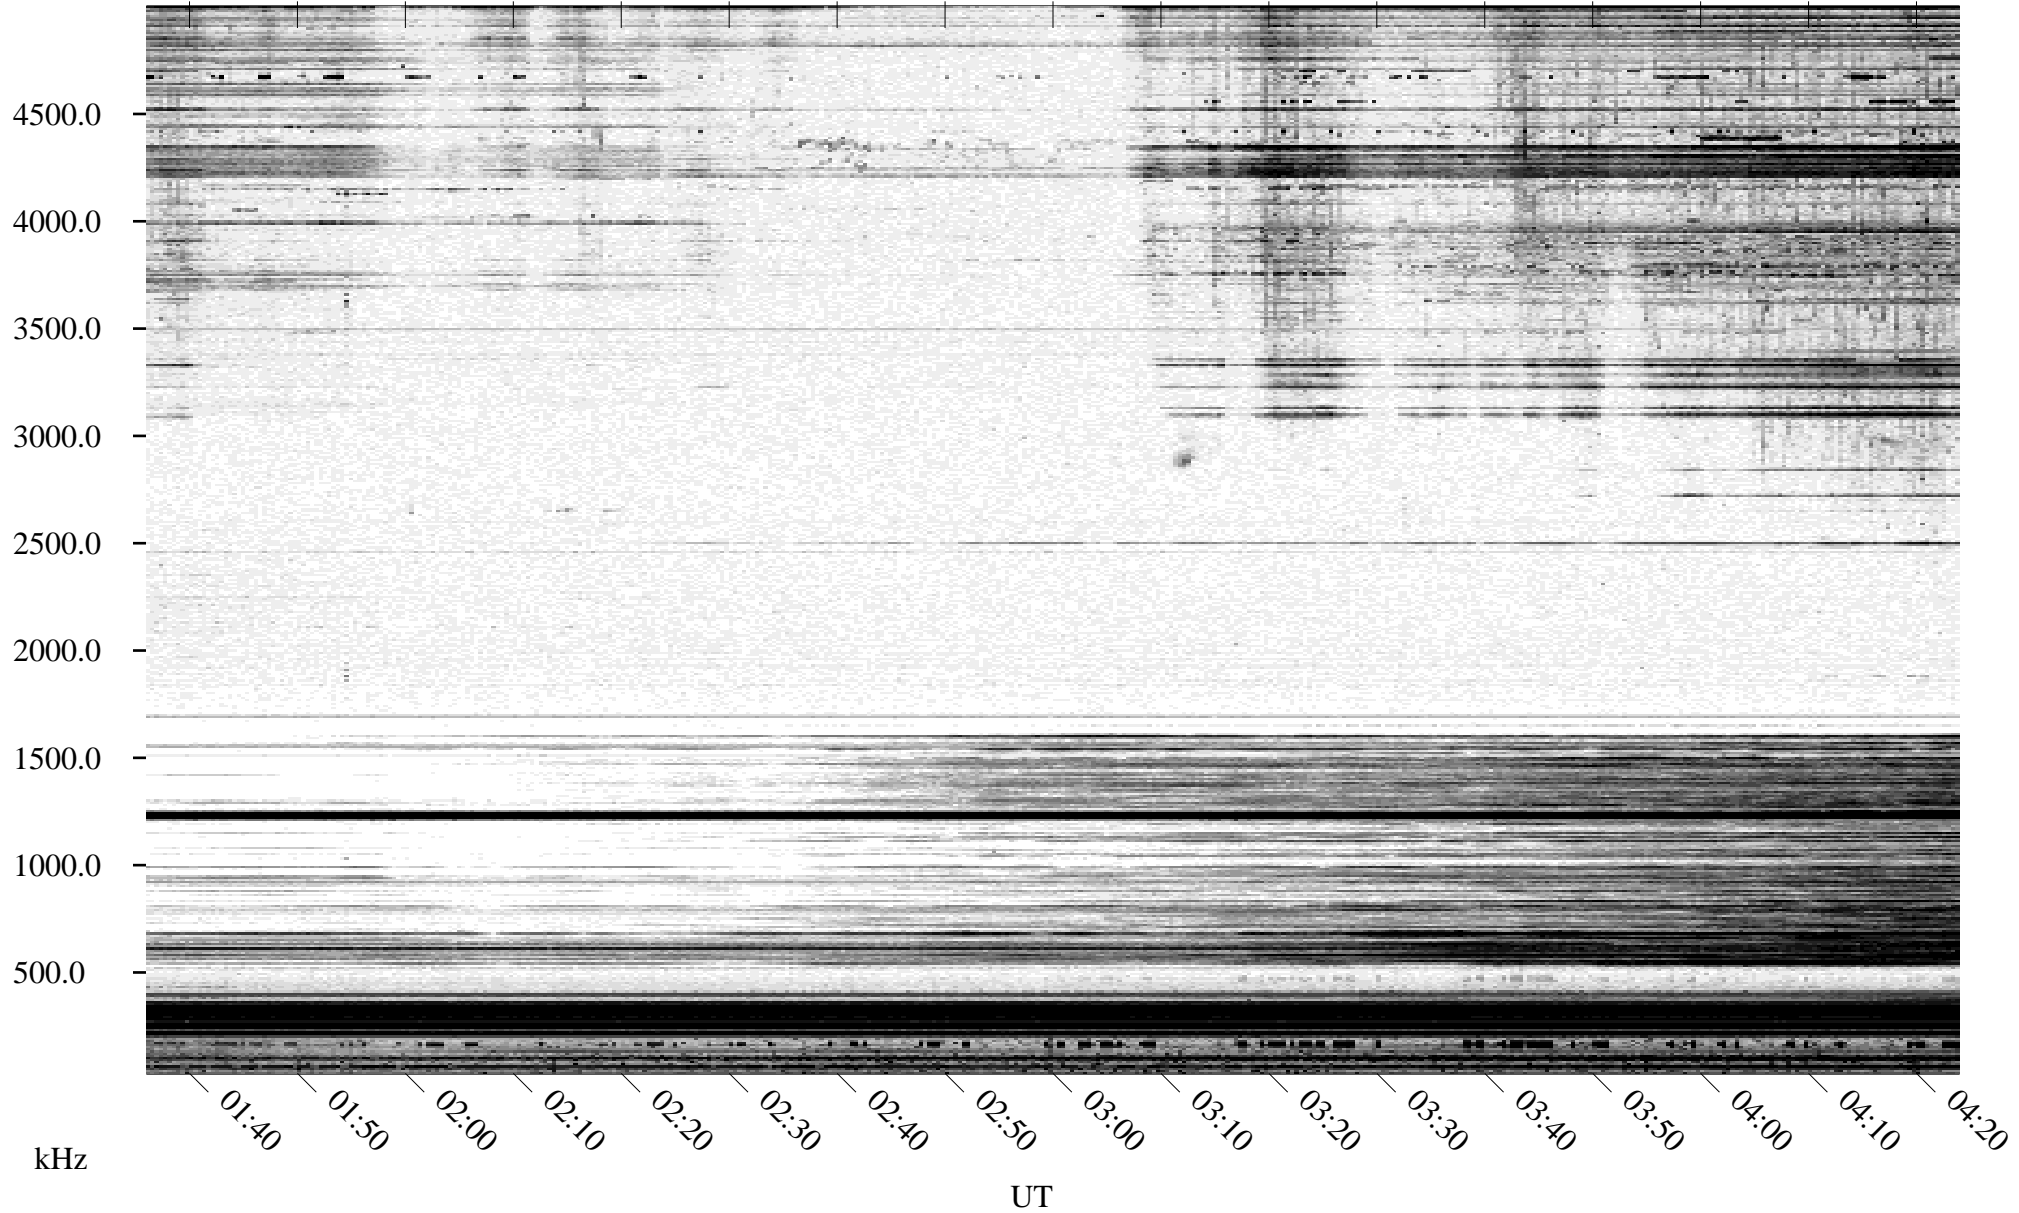

05/10/1995 Churchill, MT

Linear Scale Black = 161 White = 15

ch95130l.r00m max_12

05/10/1995 Churchill, MT

Linear Scale Black = 161 White = 15

ch95130l.r00m max_12

Page 2

05/11/1995 Churchill, MT

Linear Scale Black = 161 White = 15

ch95130l.r00m max_12

Page 3

05/11/1995 Churchill, MT

Linear Scale Black = 161 White = 15

ch95130l.r00m max_12

Page 4

05/11/1995 Churchill, MT

Linear Scale Black = 161 White = 15

ch95130l.r00m max_12

Page 5

05/11/1995 Churchill, MT

Linear Scale Black = 161 White = 15

ch95130l.r00m max_12

Page 6

05/11/1995 Churchill, MT

Linear Scale Black = 161 White = 15

ch95130l.r00m max_12

Page 7

05/11/1995 Churchill, MT

Linear Scale Black = 161 White = 15

ch95130l.r00m max_12

Page 8