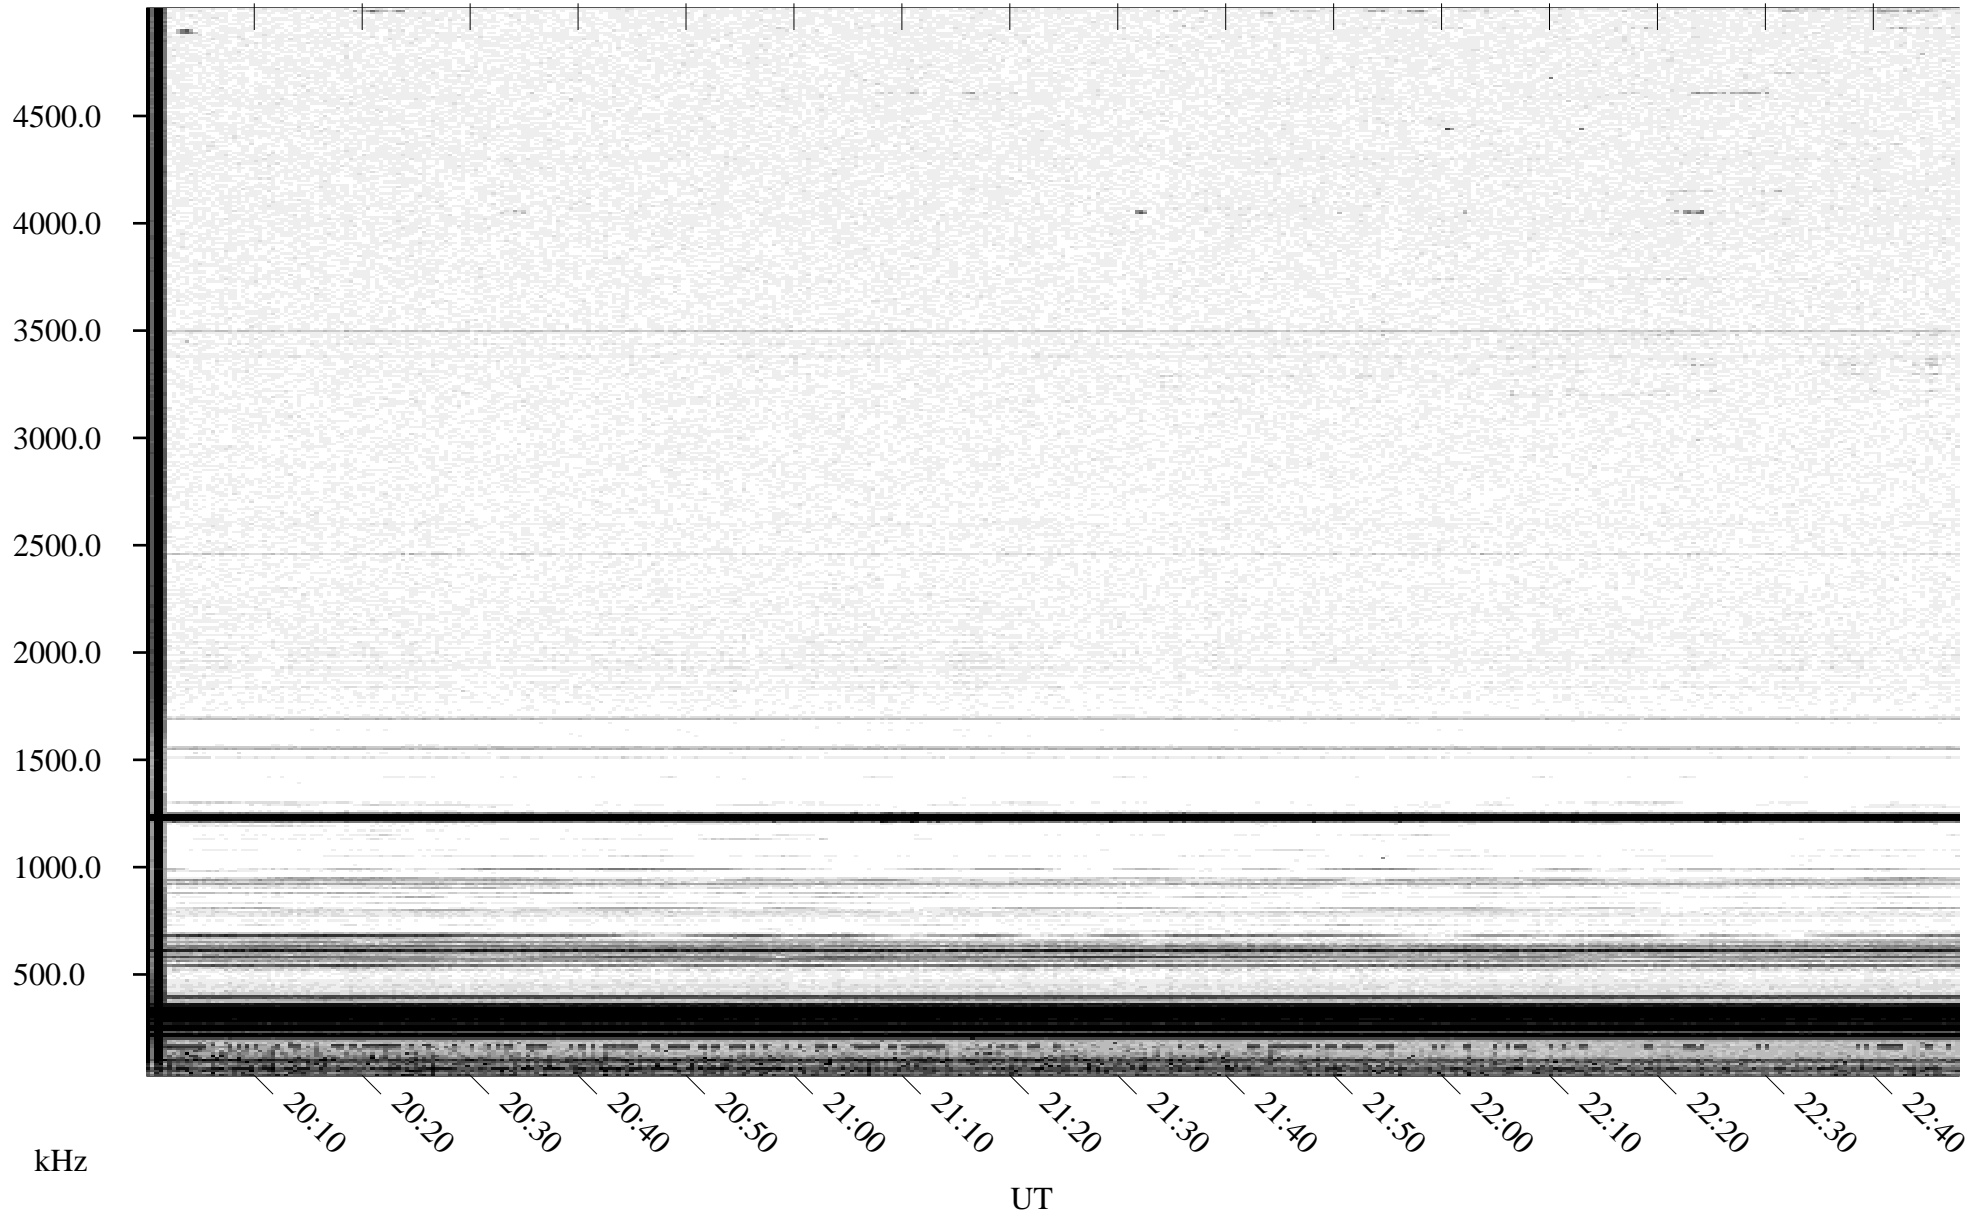

05/10/1995 Churchill, MT

Linear Scale Black = 161 White = 15

ch95130l.r00m max_12

05/10/1995 Churchill, MT

Linear Scale Black = 161 White = 15

ch95130l.r00m max_12

Page 2

05/11/1995 Churchill, MT

Linear Scale Black = 161 White = 15

ch95130l.r00m max_12

Page 3

05/11/1995 Churchill, MT

Linear Scale Black = 161 White = 15

ch95130l.r00m max_12

Page 4

05/11/1995 Churchill, MT

Linear Scale Black = 161 White = 15

ch95130l.r00m max_12

Page 5

05/11/1995 Churchill, MT

Linear Scale Black = 161 White = 15

ch95130l.r00m max_12

Page 6

05/11/1995 Churchill, MT

Linear Scale Black = 161 White = 15

ch95130l.r00m max_12

Page 7

05/11/1995 Churchill, MT

Linear Scale Black = 161 White = 15

ch95130l.r00m max_12

Page 8