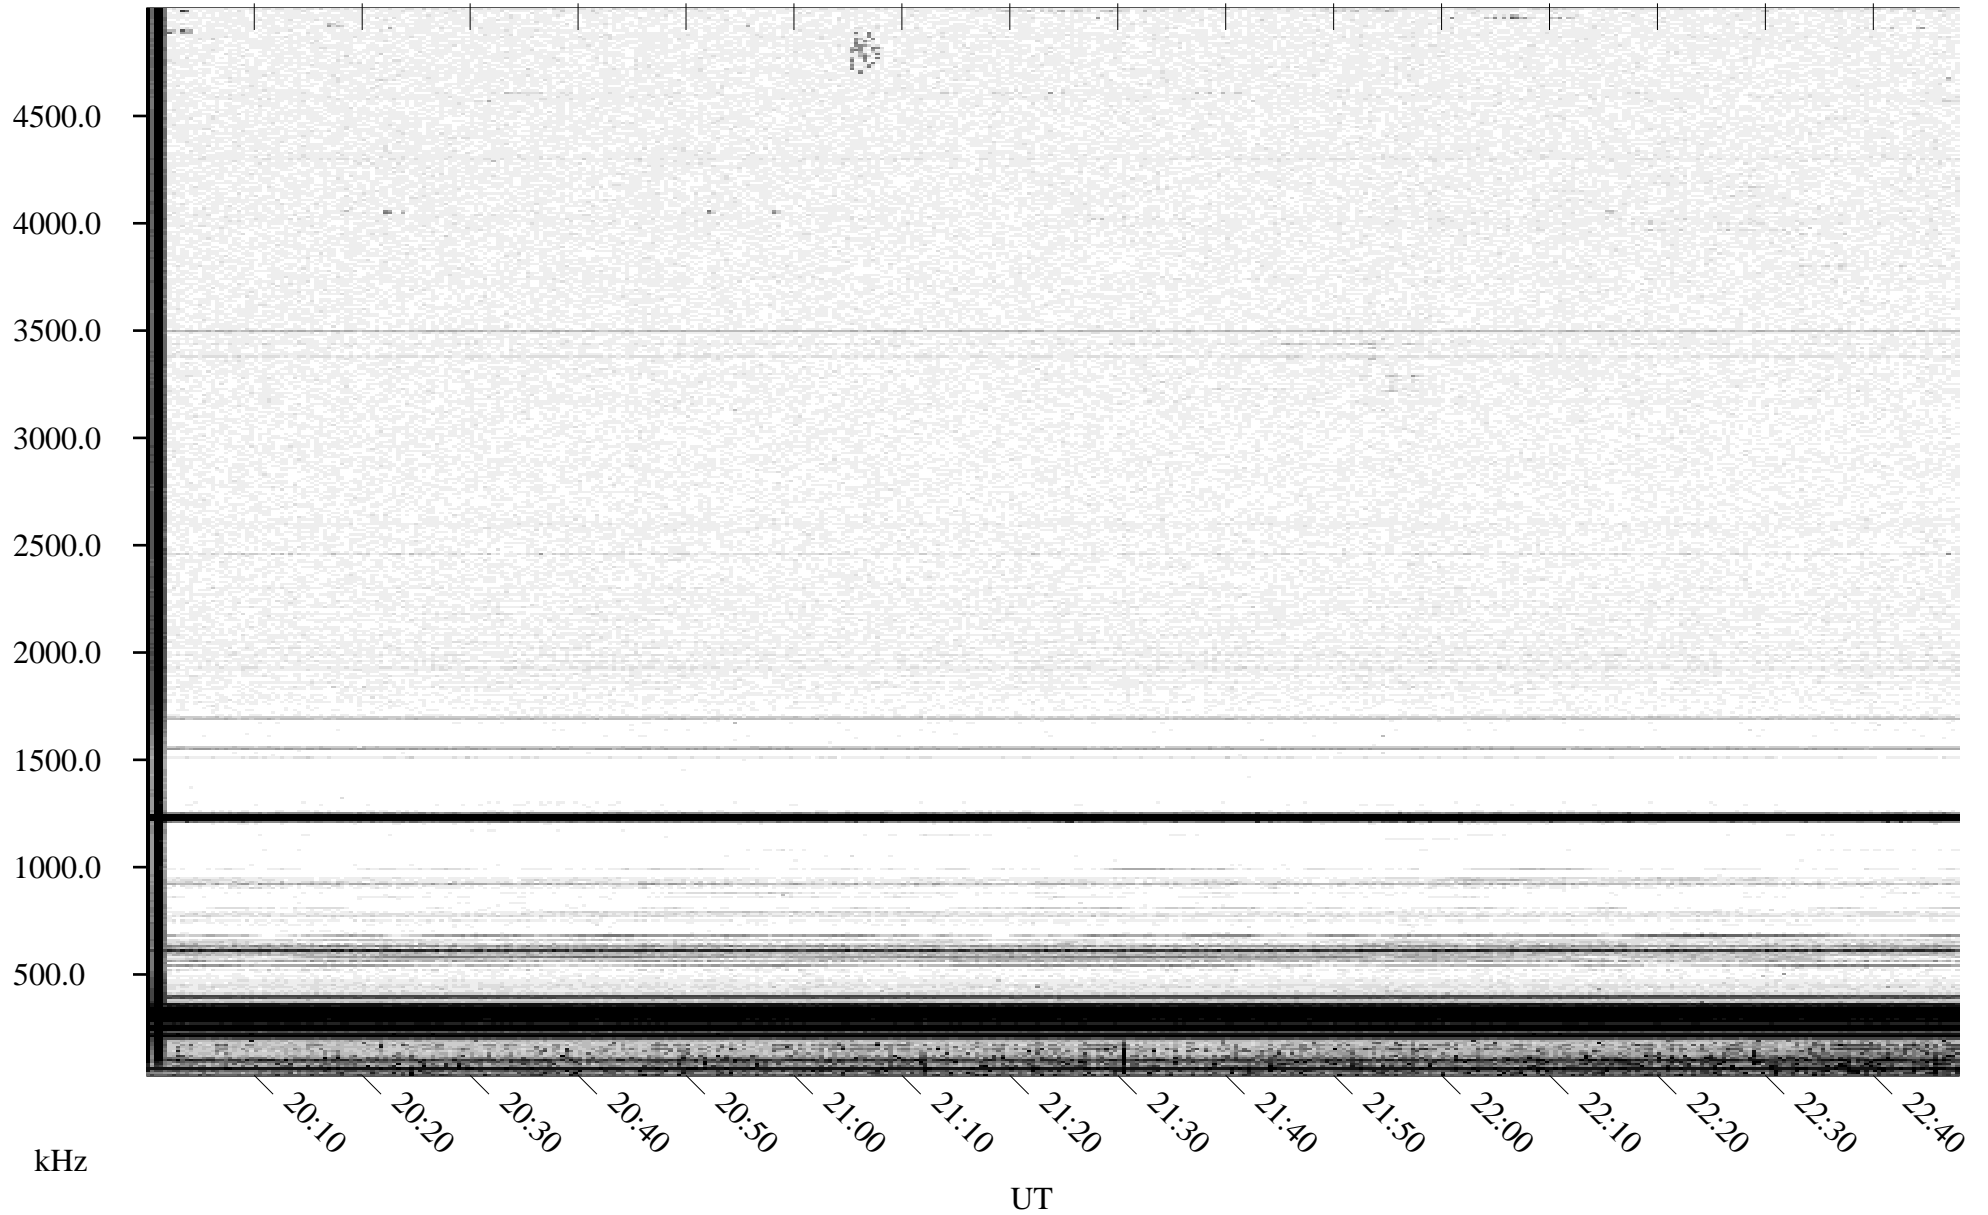

05/12/1995 Churchill, MT

Linear Scale Black = 161 White = 15

ch95132l.r00m max_12

Page 1

05/12/1995 Churchill, MT

Linear Scale Black = 161 White = 15

ch95132l.r00m max_12

Page 2

05/13/1995 Churchill, MT

Linear Scale Black = 161 White = 15

ch95132l.r00m max_12

Page 3

05/13/1995 Churchill, MT

Linear Scale Black = 161 White = 15

ch95132l.r00m max_12

Page 4

05/13/1995 Churchill, MT

Linear Scale Black = 161 White = 15

ch95132l.r00m max_12

05/13/1995 Churchill, MT

Linear Scale Black = 161 White = 15

ch95132l.r00m max_12

Page 6

05/13/1995 Churchill, MT

Linear Scale Black = 161 White = 15

ch95132l.r00m max_12

Page 7

05/13/1995 Churchill, MT

Linear Scale Black = 161 White = 15

ch95132l.r00m max_12

Page 8