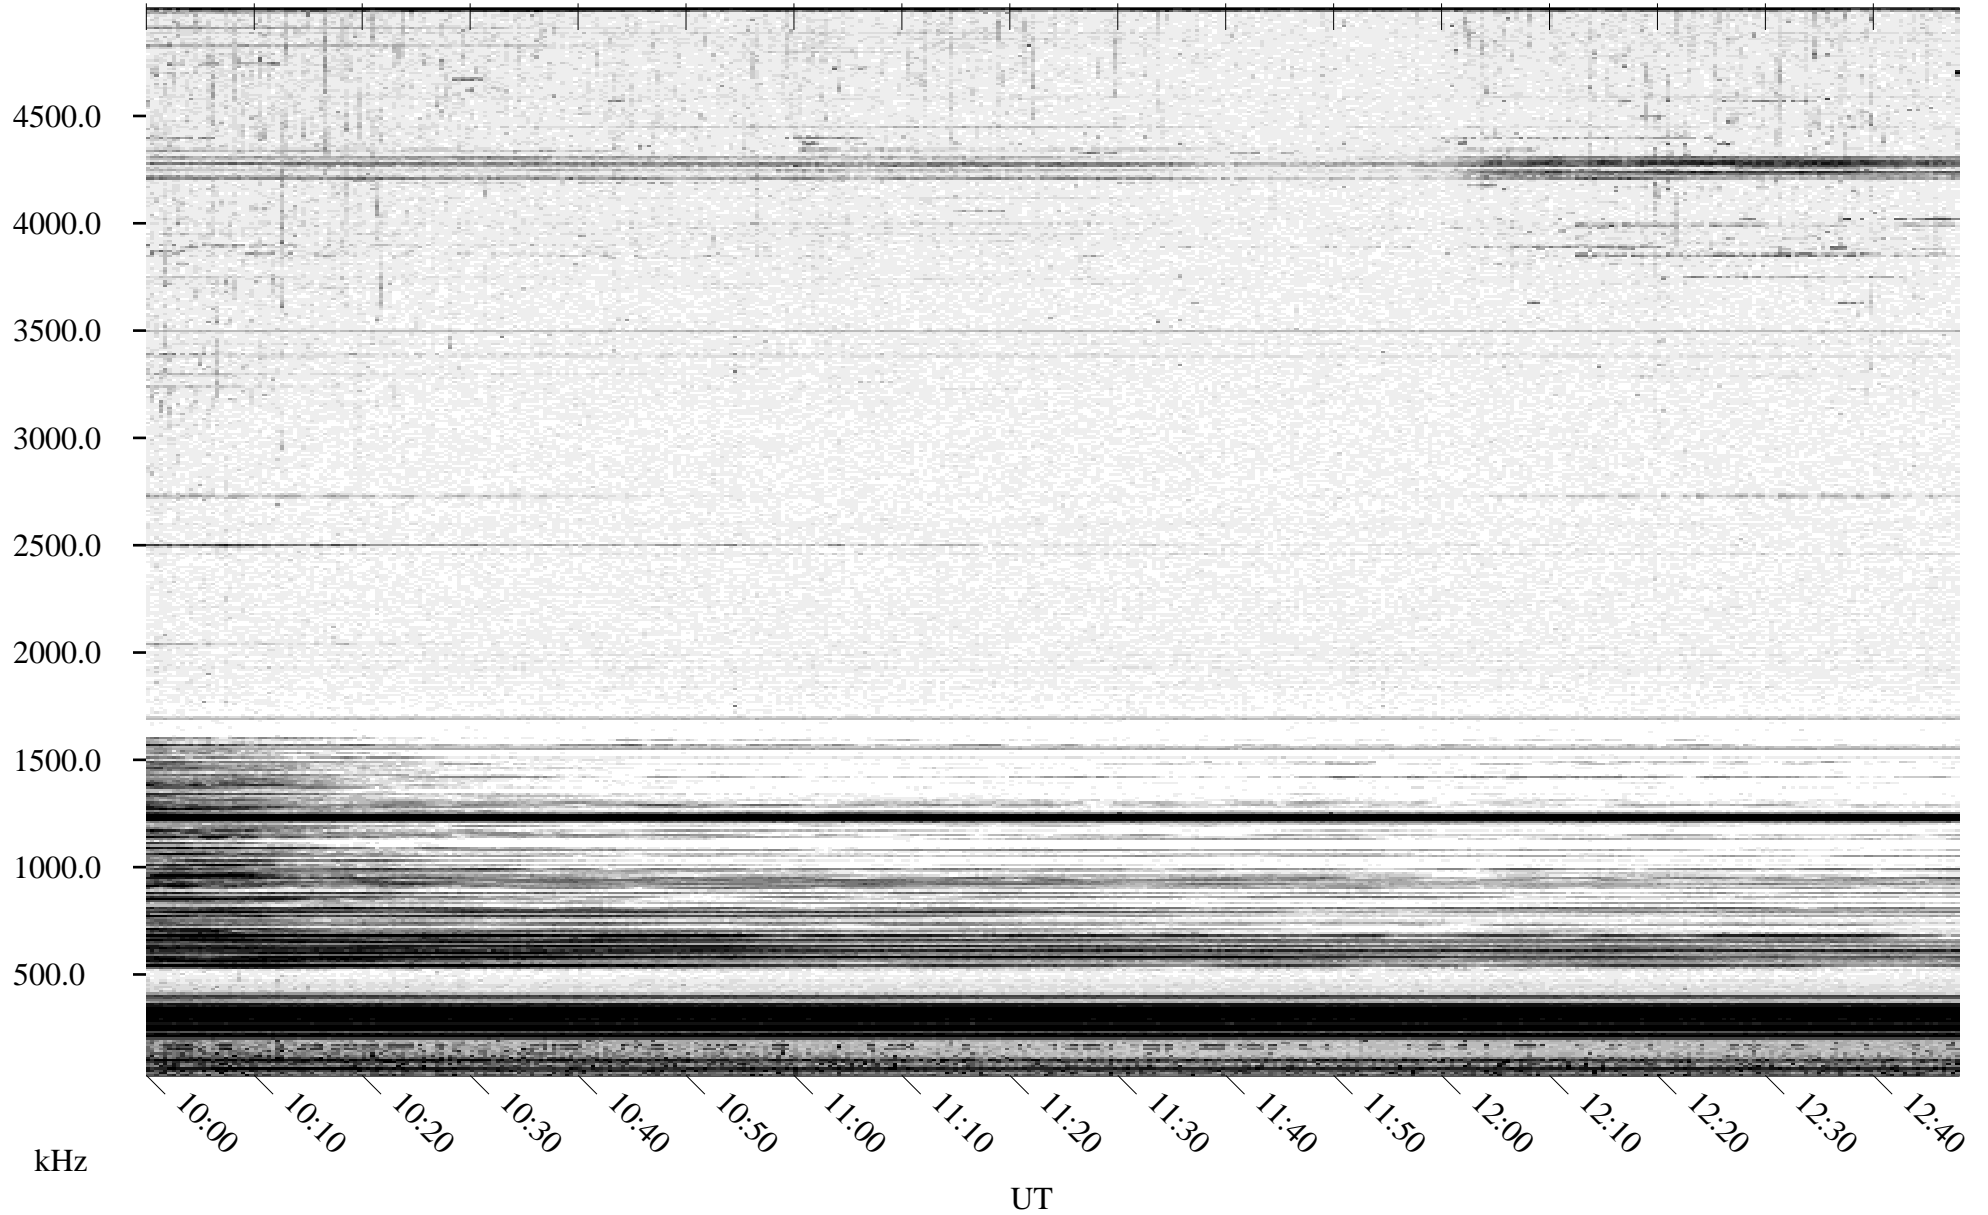

05/12/1995 Churchill, MT

Linear Scale Black = 161 White = 15

ch95132l.r00m max_12

Page 1

05/12/1995 Churchill, MT

Linear Scale Black = 161 White = 15

ch95132l.r00m max_12

Page 2

05/13/1995 Churchill, MT

Linear Scale Black = 161 White = 15

ch95132l.r00m max_12

Page 3

05/13/1995 Churchill, MT

Linear Scale Black = 161 White = 15

ch95132l.r00m max_12

Page 4

05/13/1995 Churchill, MT

Linear Scale Black = 161 White = 15

ch95132l.r00m max_12

05/13/1995 Churchill, MT

Linear Scale Black = 161 White = 15

ch95132l.r00m max_12

Page 6

05/13/1995 Churchill, MT

Linear Scale Black = 161 White = 15

ch95132l.r00m max_12

Page 7

05/13/1995 Churchill, MT

Linear Scale Black = 161 White = 15

ch95132l.r00m max_12

Page 8