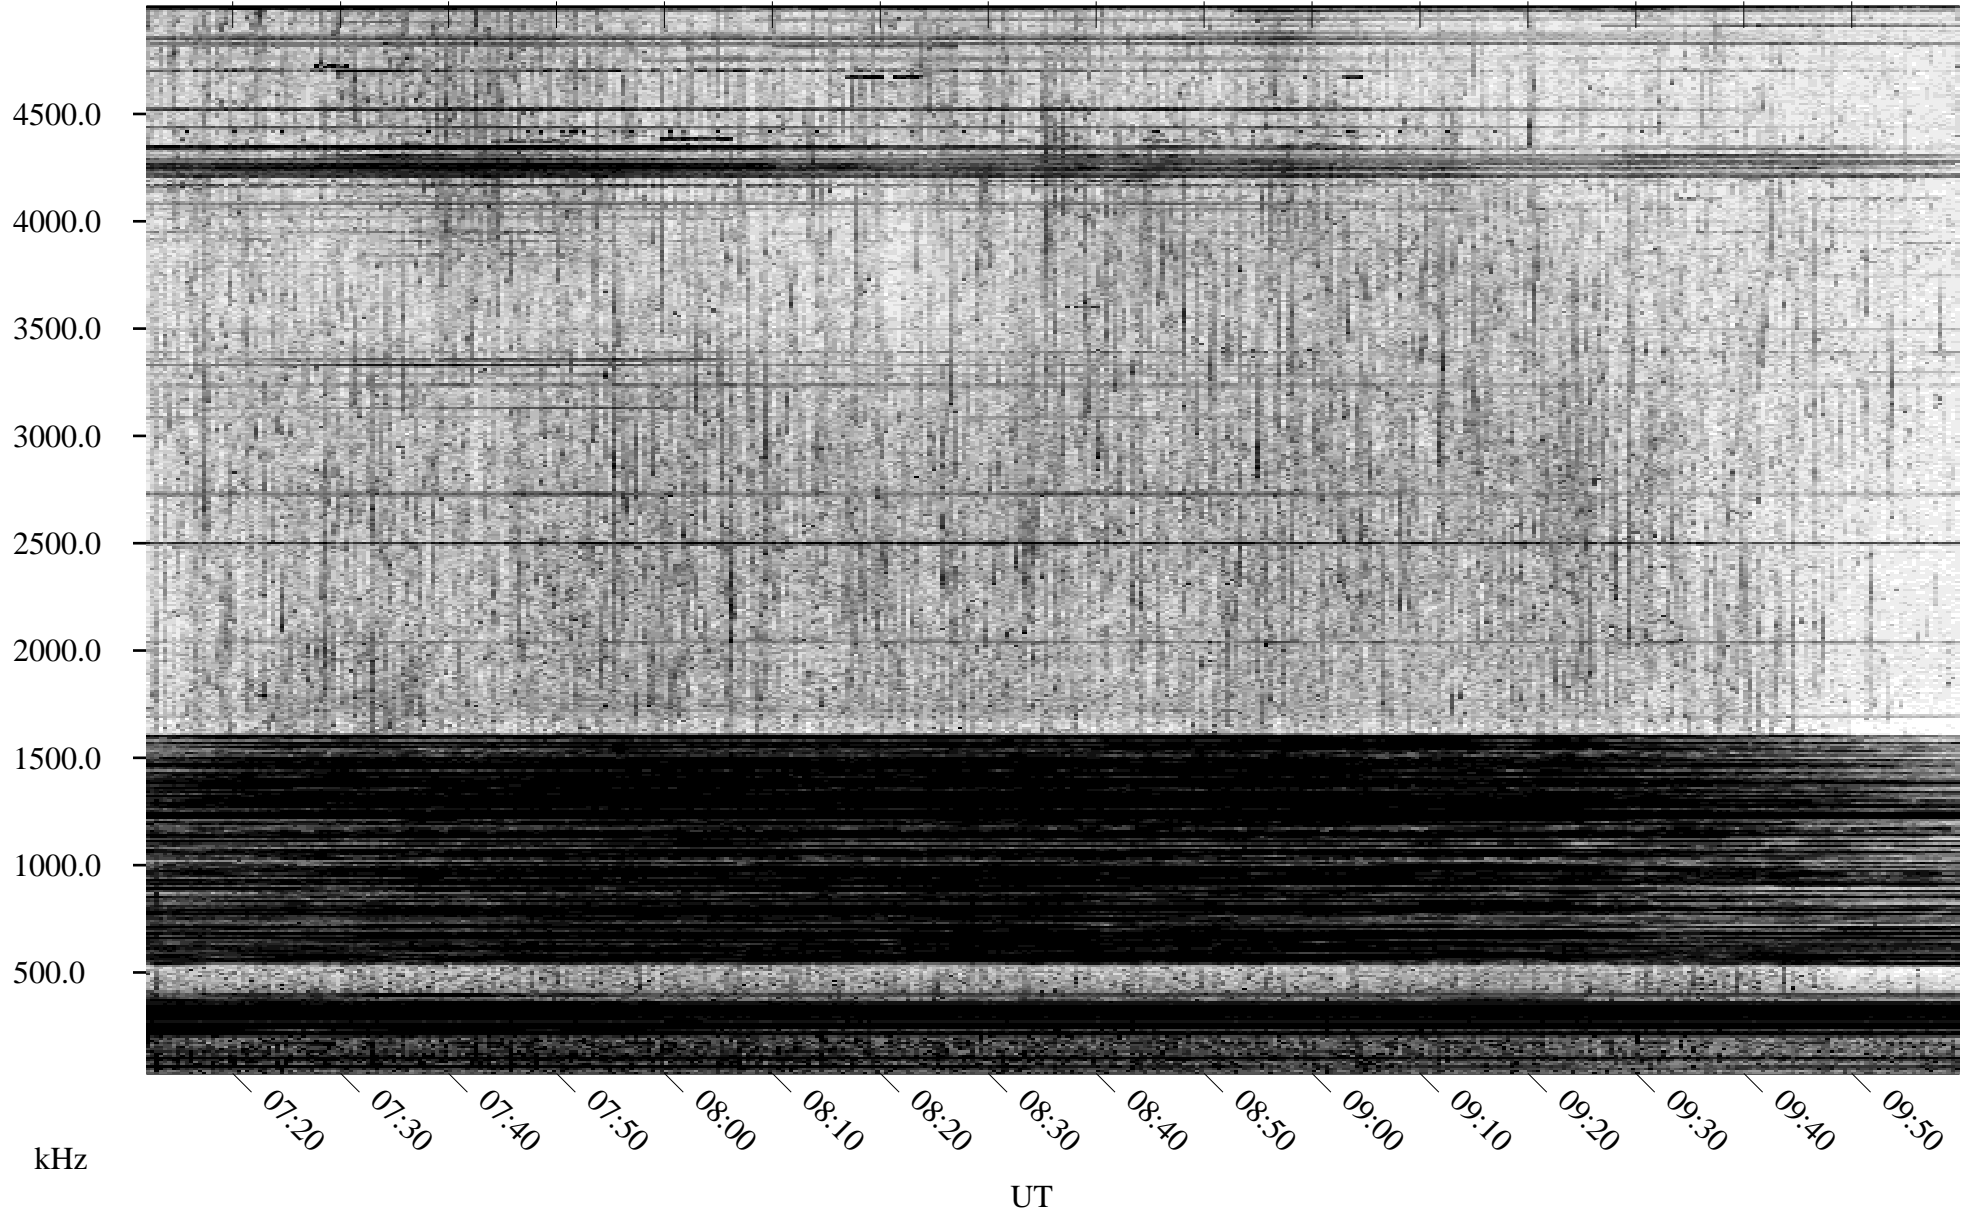

05/12/1995 Churchill, MT

Linear Scale Black = 161 White = 15

ch95132l.r00m max_12

Page 1

05/12/1995 Churchill, MT

Linear Scale Black = 161 White = 15

ch95132l.r00m max_12

Page 2

05/13/1995 Churchill, MT

Linear Scale Black = 161 White = 15

ch95132l.r00m max_12

Page 3

05/13/1995 Churchill, MT

Linear Scale Black = 161 White = 15

ch95132l.r00m max_12

Page 4

05/13/1995 Churchill, MT

Linear Scale Black = 161 White = 15

ch95132l.r00m max_12

05/13/1995 Churchill, MT

Linear Scale Black = 161 White = 15

ch95132l.r00m max_12

Page 6

05/13/1995 Churchill, MT

Linear Scale Black = 161 White = 15

ch95132l.r00m max_12

Page 7

05/13/1995 Churchill, MT

Linear Scale Black = 161 White = 15

ch95132l.r00m max_12

Page 8