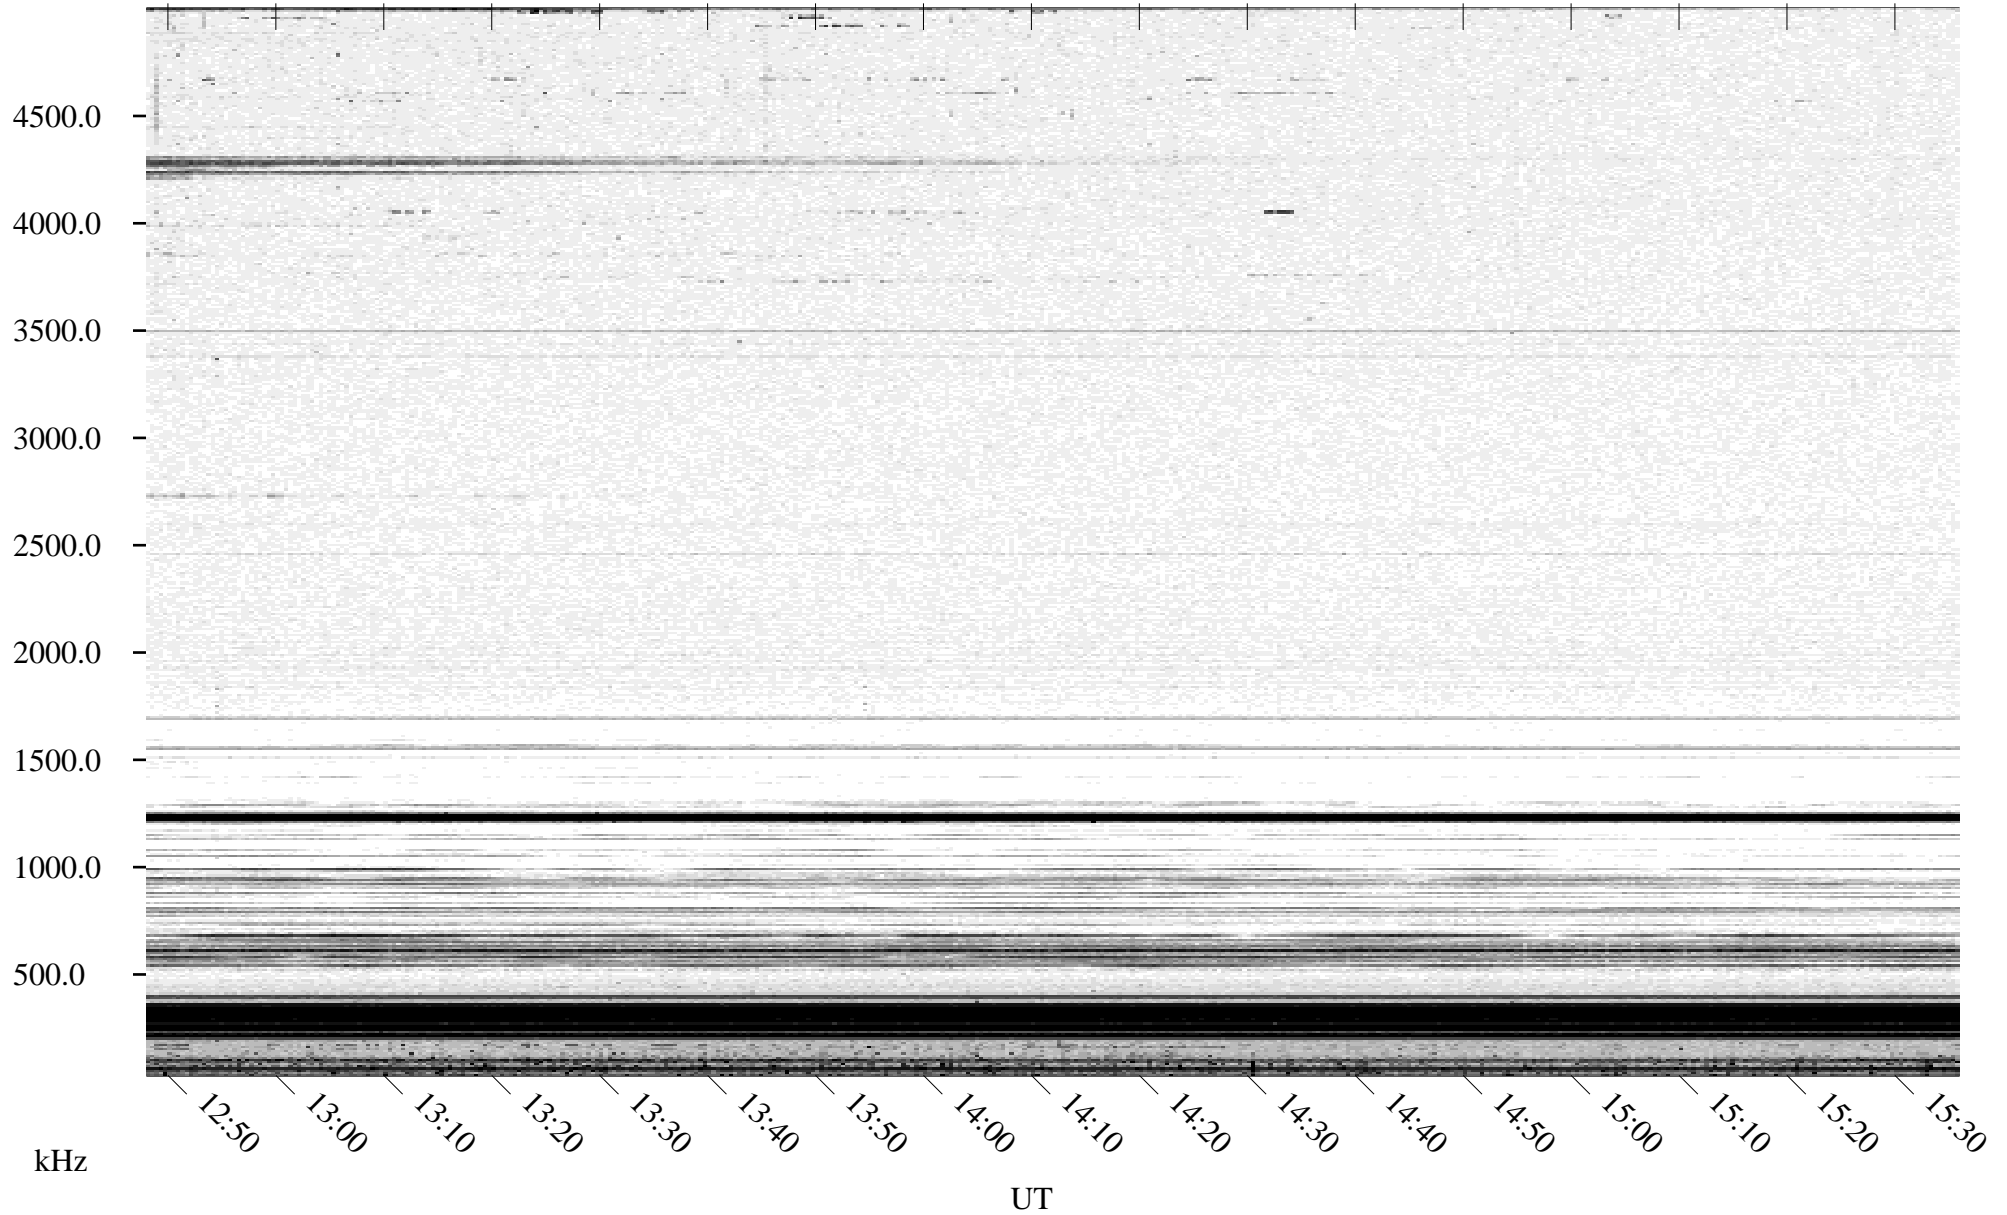

05/12/1995 Churchill, MT

Linear Scale Black = 161 White = 15

ch95132l.r00m max_12

Page 1

05/12/1995 Churchill, MT

Linear Scale Black = 161 White = 15

ch95132l.r00m max_12

Page 2

05/13/1995 Churchill, MT

Linear Scale Black = 161 White = 15

ch95132l.r00m max_12

Page 3

05/13/1995 Churchill, MT

Linear Scale Black = 161 White = 15

ch95132l.r00m max_12

Page 4

05/13/1995 Churchill, MT

Linear Scale Black = 161 White = 15

ch95132l.r00m max_12

05/13/1995 Churchill, MT

Linear Scale Black = 161 White = 15

ch95132l.r00m max_12

Page 6

05/13/1995 Churchill, MT

Linear Scale Black = 161 White = 15

ch95132l.r00m max_12

Page 7

05/13/1995 Churchill, MT

Linear Scale Black = 161 White = 15

ch95132l.r00m max_12

Page 8