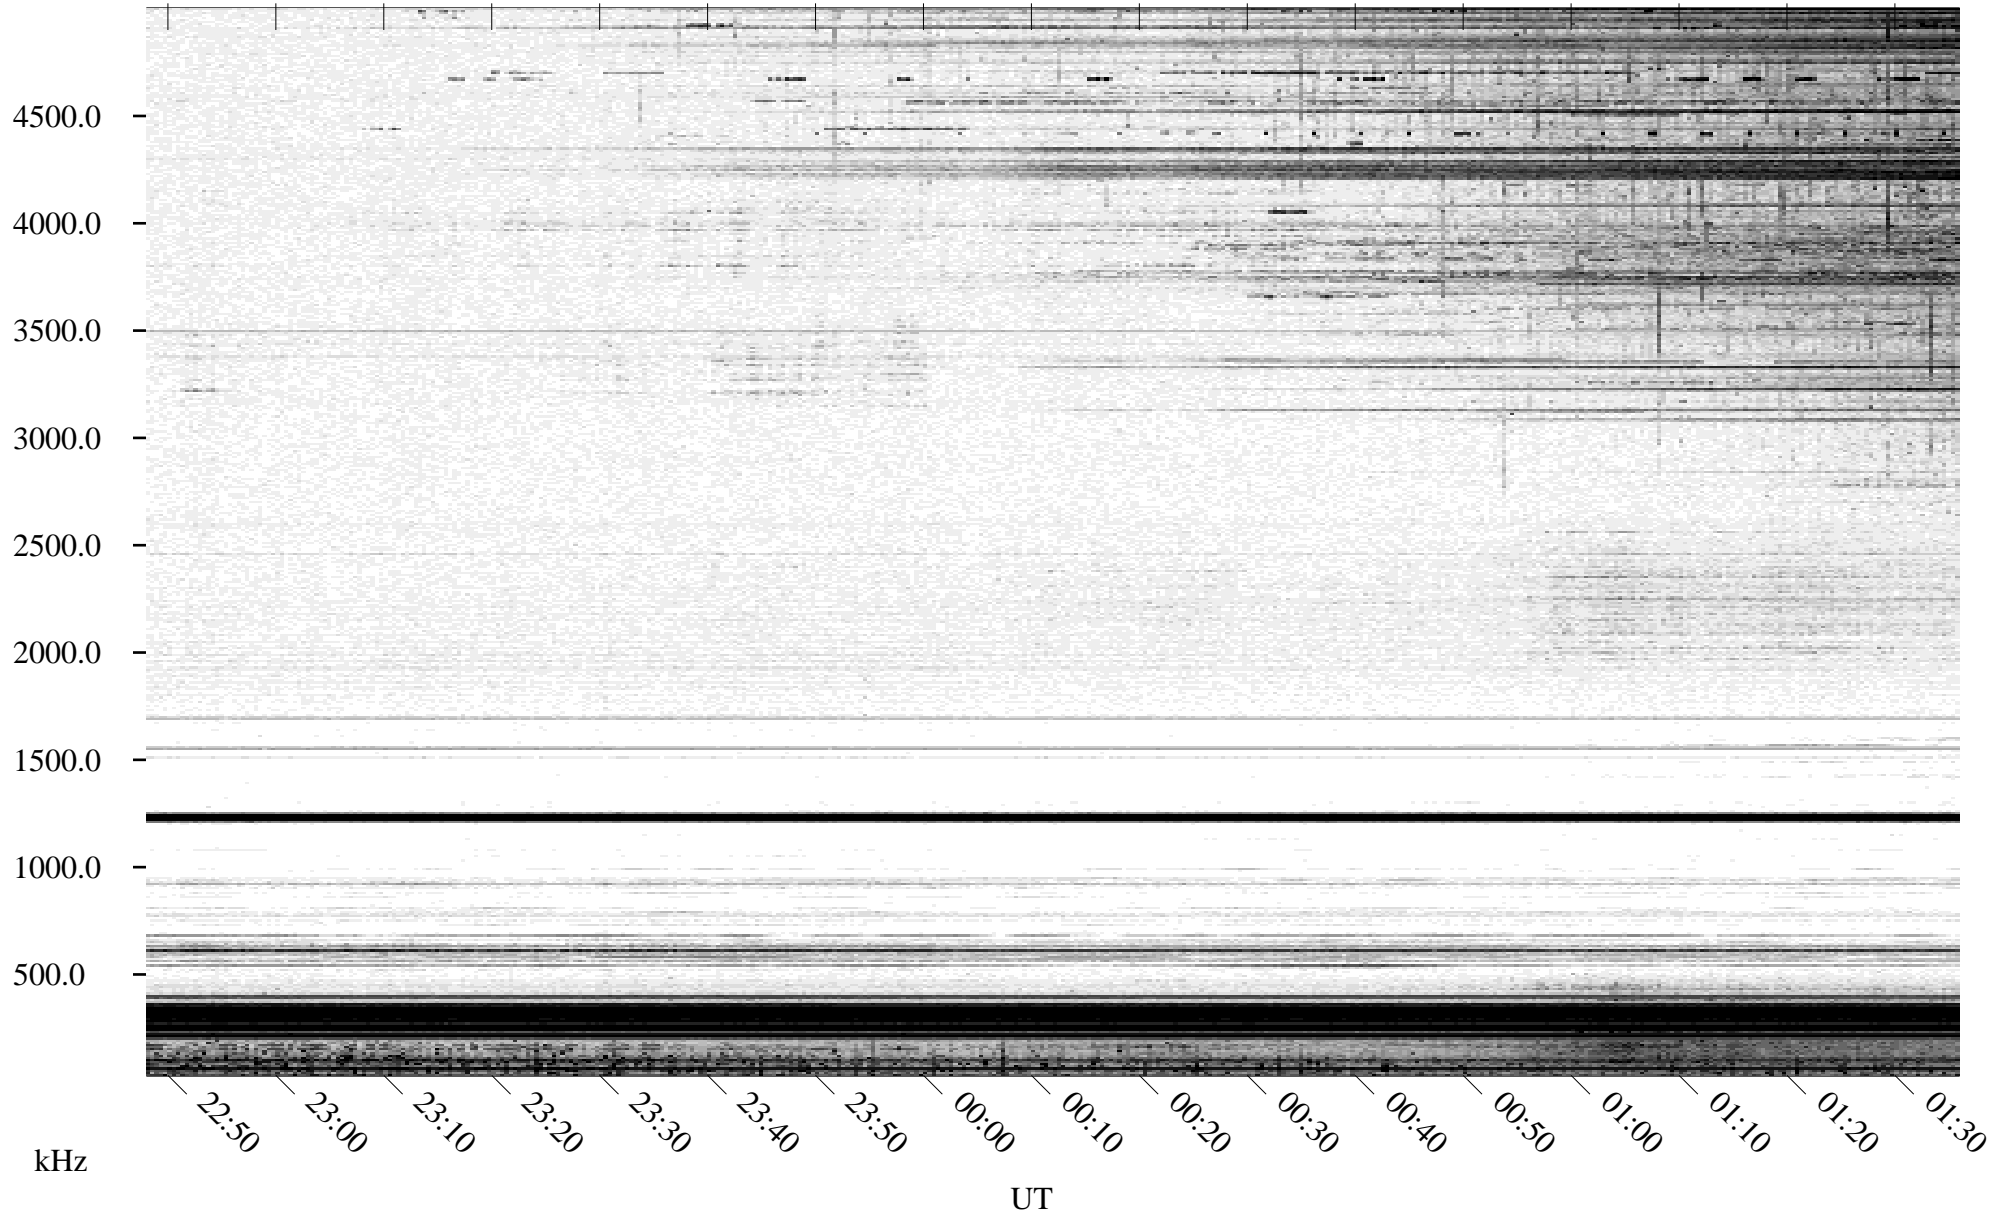

05/12/1995 Churchill, MT

Linear Scale Black = 161 White = 15

ch95132l.r00m max_12

Page 1

05/12/1995 Churchill, MT

Linear Scale Black = 161 White = 15

ch95132l.r00m max_12

Page 2

05/13/1995 Churchill, MT

Linear Scale Black = 161 White = 15

ch95132l.r00m max_12

Page 3

05/13/1995 Churchill, MT

Linear Scale Black = 161 White = 15

ch95132l.r00m max_12

Page 4

05/13/1995 Churchill, MT

Linear Scale Black = 161 White = 15

ch95132l.r00m max_12

05/13/1995 Churchill, MT

Linear Scale Black = 161 White = 15

ch95132l.r00m max_12

Page 6

05/13/1995 Churchill, MT

Linear Scale Black = 161 White = 15

ch95132l.r00m max_12

Page 7

05/13/1995 Churchill, MT

Linear Scale Black = 161 White = 15

ch95132l.r00m max_12

Page 8