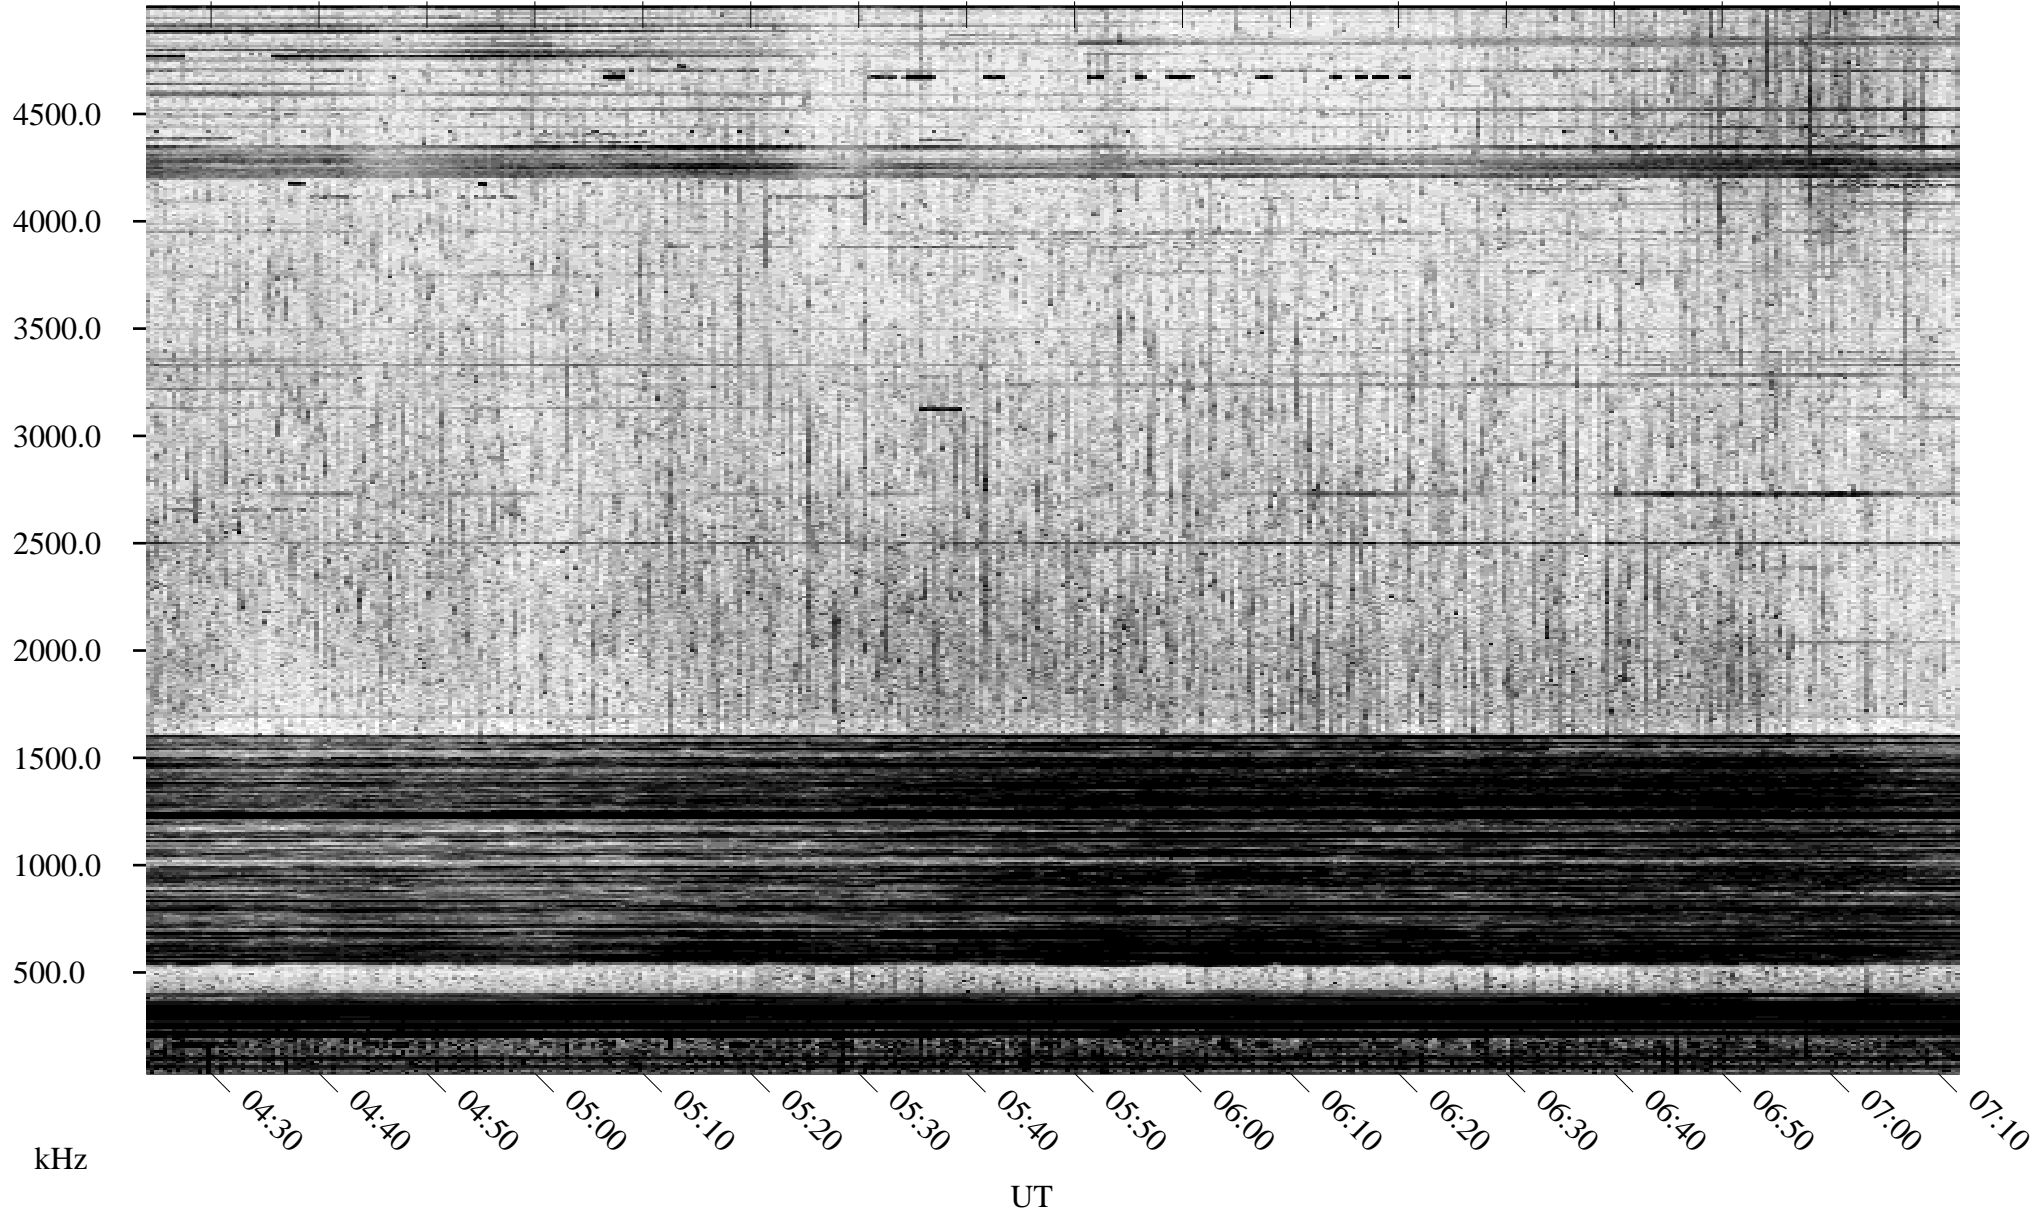

05/12/1995 Churchill, MT

Linear Scale Black = 161 White = 15

ch95132l.r00m max_12

Page 1

05/12/1995 Churchill, MT

Linear Scale Black = 161 White = 15

ch95132l.r00m max_12

Page 2

05/13/1995 Churchill, MT

Linear Scale Black = 161 White = 15

ch95132l.r00m max_12

Page 3

05/13/1995 Churchill, MT

Linear Scale Black = 161 White = 15

ch95132l.r00m max_12

Page 4

05/13/1995 Churchill, MT

Linear Scale Black = 161 White = 15

ch95132l.r00m max_12

05/13/1995 Churchill, MT

Linear Scale Black = 161 White = 15

ch95132l.r00m max_12

Page 6

05/13/1995 Churchill, MT

Linear Scale Black = 161 White = 15

ch95132l.r00m max_12

Page 7

05/13/1995 Churchill, MT

Linear Scale Black = 161 White = 15

ch95132l.r00m max_12

Page 8