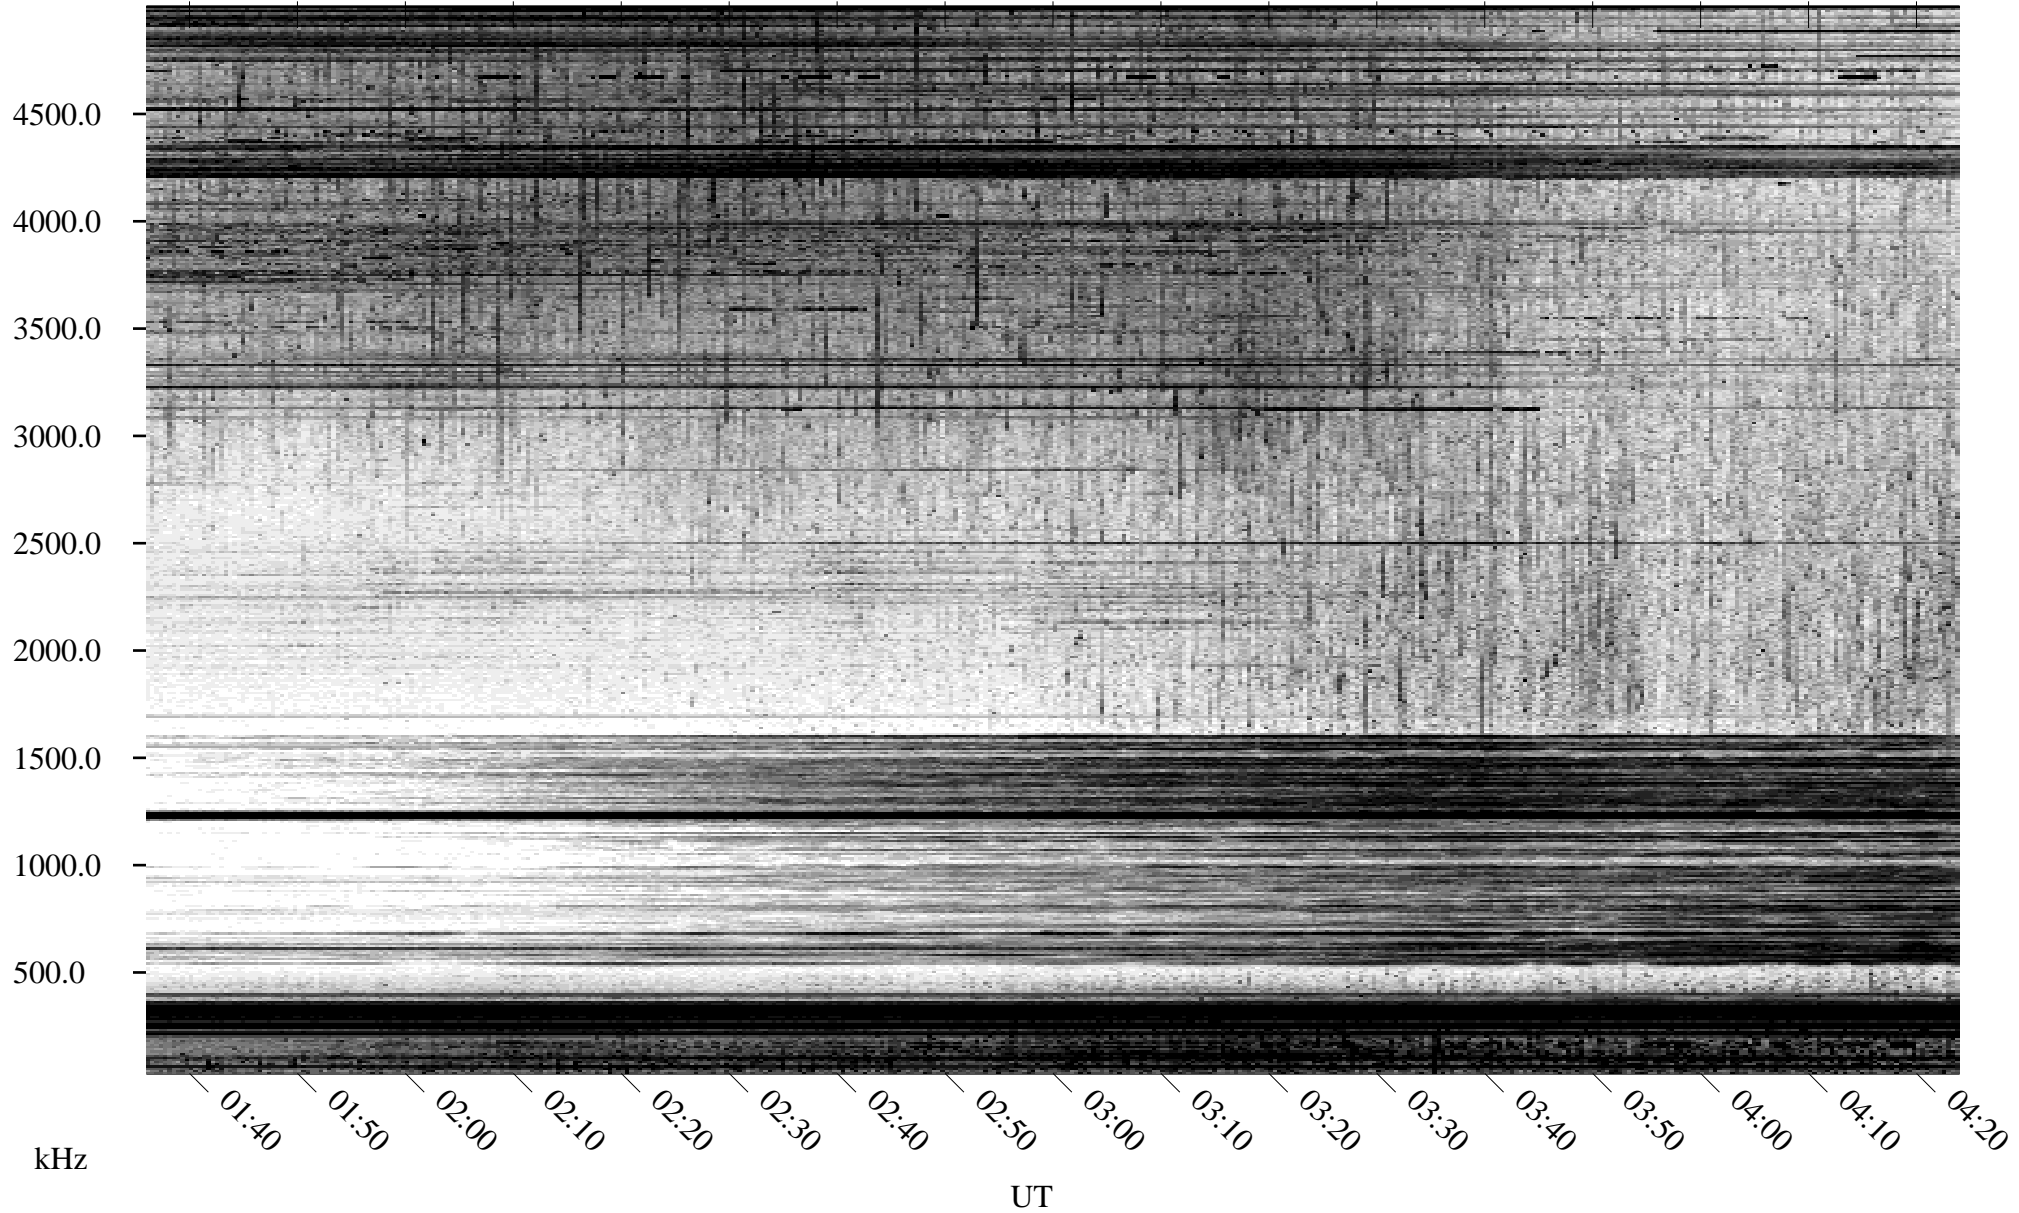

05/12/1995 Churchill, MT

Linear Scale Black = 161 White = 15

ch95132l.r00m max_12

Page 1

05/12/1995 Churchill, MT

Linear Scale Black = 161 White = 15

ch95132l.r00m max_12

Page 2

05/13/1995 Churchill, MT

Linear Scale Black = 161 White = 15

ch95132l.r00m max_12

Page 3

05/13/1995 Churchill, MT

Linear Scale Black = 161 White = 15

ch95132l.r00m max_12

Page 4

05/13/1995 Churchill, MT

Linear Scale Black = 161 White = 15

ch95132l.r00m max_12

05/13/1995 Churchill, MT

Linear Scale Black = 161 White = 15

ch95132l.r00m max_12

Page 6

05/13/1995 Churchill, MT

Linear Scale Black = 161 White = 15

ch95132l.r00m max_12

Page 7

05/13/1995 Churchill, MT

Linear Scale Black = 161 White = 15

ch95132l.r00m max_12

Page 8