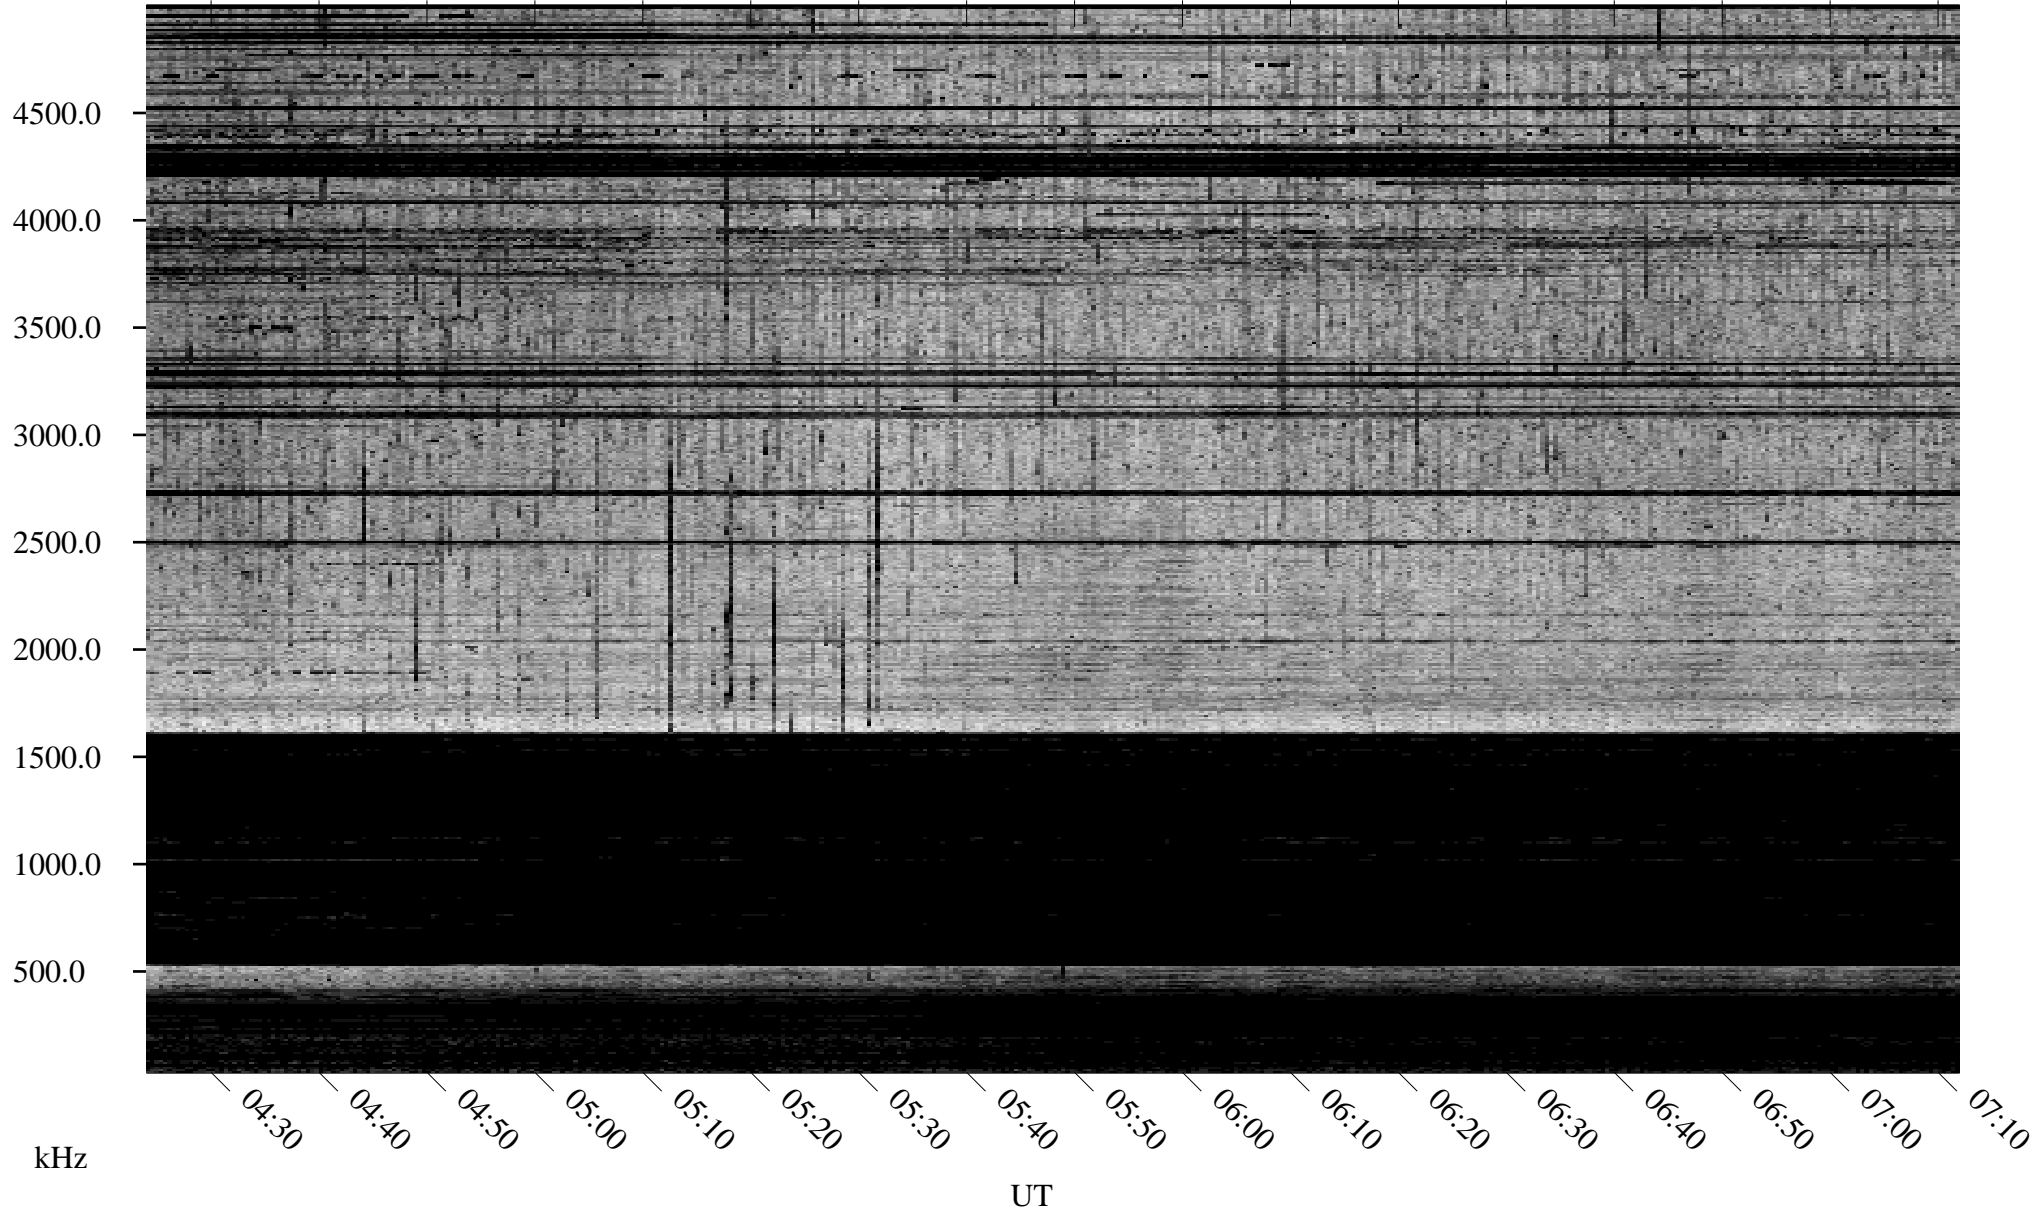

05/14/1995 Churchill, MT

Linear Scale Black = 161 White = 15

ch95134l.r00m max_12

Page 1

05/14/1995 Churchill, MT

Linear Scale Black = 161 White = 15

ch95134l.r00m max_12

05/15/1995 Churchill, MT

Linear Scale Black = 161 White = 15

ch95134l.r00m max_12

Page 3

05/15/1995 Churchill, MT

Linear Scale Black = 161 White = 15

ch95134l.r00m max_12

Page 4

05/15/1995 Churchill, MT

Linear Scale Black = 161 White = 15

ch95134l.r00m max_12

05/15/1995 Churchill, MT

Linear Scale Black = 161 White = 15

ch95134l.r00m max_12

Page 6

05/15/1995 Churchill, MT

Linear Scale Black = 161 White = 15

ch95134l.r00m max_12

05/15/1995 Churchill, MT

Linear Scale Black = 161 White = 15

ch95134l.r00m max_12