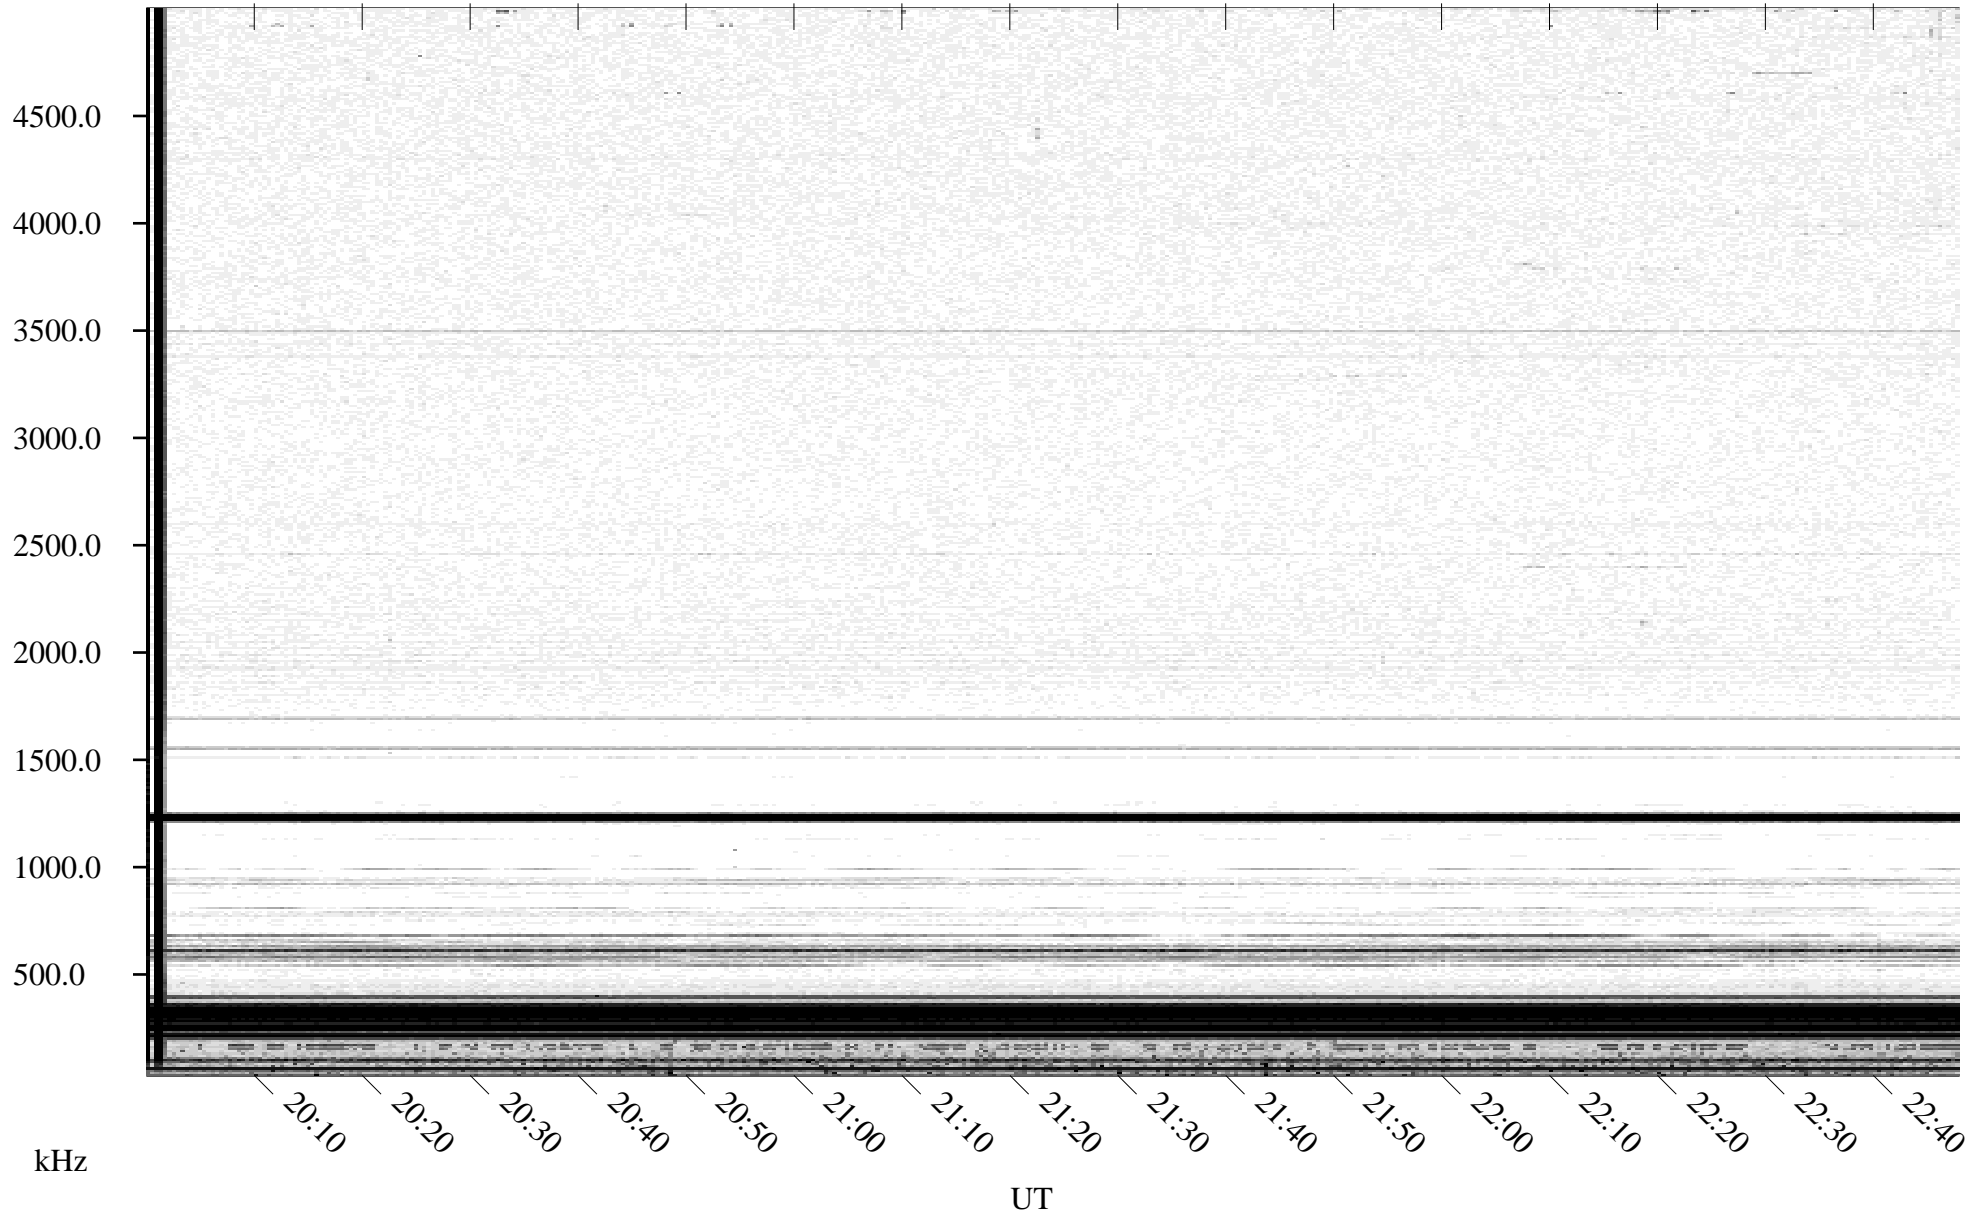

05/14/1995 Churchill, MT

Linear Scale Black = 161 White = 15

ch95134l.r00m max_12

Page 1

05/14/1995 Churchill, MT

Linear Scale Black = 161 White = 15

ch95134l.r00m max_12

05/15/1995 Churchill, MT

Linear Scale Black = 161 White = 15

ch95134l.r00m max_12

Page 3

05/15/1995 Churchill, MT

Linear Scale Black = 161 White = 15

ch95134l.r00m max_12

Page 4

05/15/1995 Churchill, MT

Linear Scale Black = 161 White = 15

ch95134l.r00m max_12

05/15/1995 Churchill, MT

Linear Scale Black = 161 White = 15

ch95134l.r00m max_12

Page 6

05/15/1995 Churchill, MT

Linear Scale Black = 161 White = 15

ch95134l.r00m max_12

05/15/1995 Churchill, MT

Linear Scale Black = 161 White = 15

ch95134l.r00m max_12