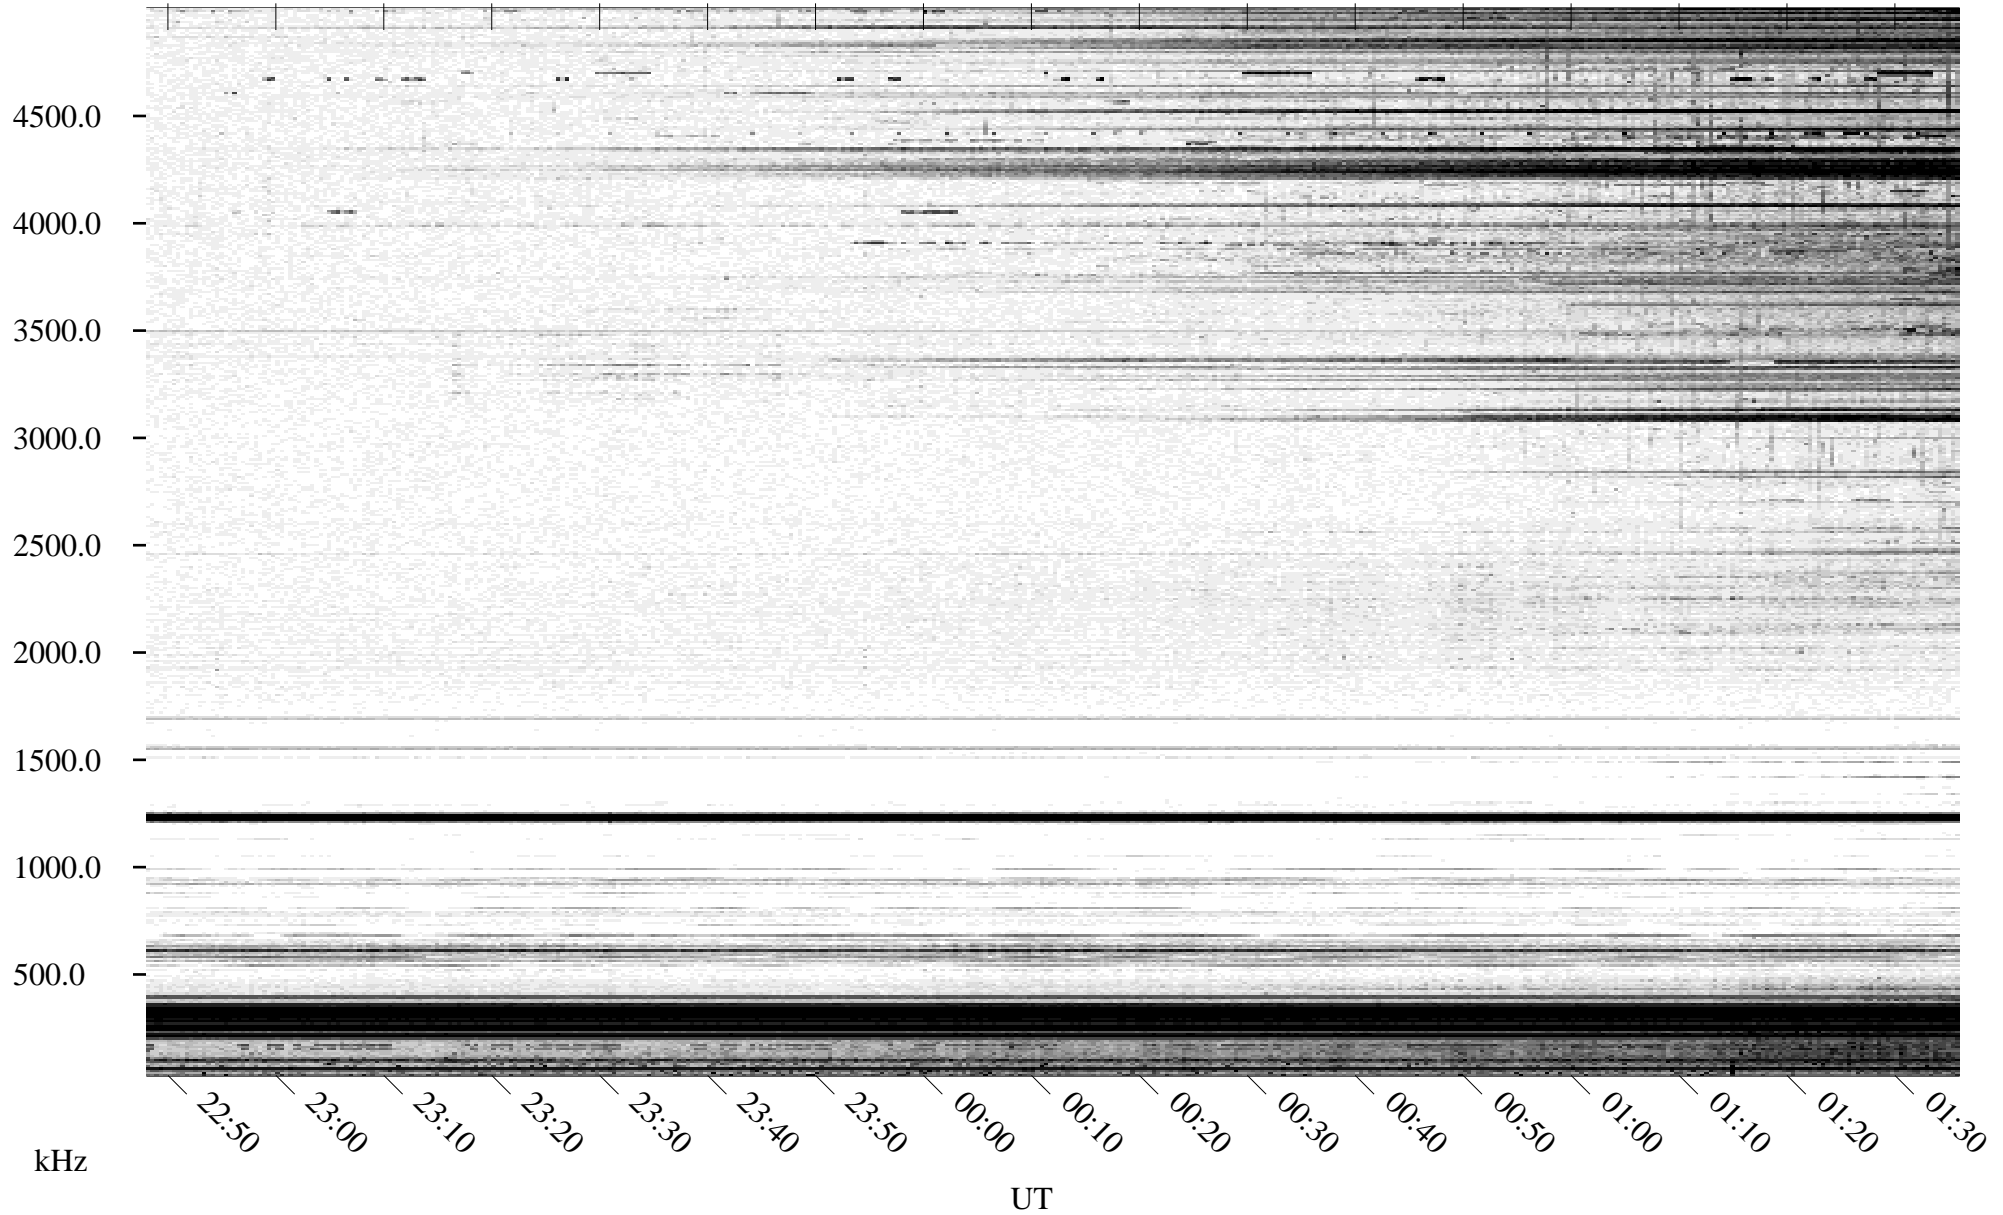

05/14/1995 Churchill, MT

Linear Scale Black = 161 White = 15

ch95134l.r00m max_12

Page 1

05/14/1995 Churchill, MT

Linear Scale Black = 161 White = 15

ch95134l.r00m max_12

05/15/1995 Churchill, MT

Linear Scale Black = 161 White = 15

ch95134l.r00m max_12

Page 3

05/15/1995 Churchill, MT

Linear Scale Black = 161 White = 15

ch95134l.r00m max_12

Page 4

05/15/1995 Churchill, MT

Linear Scale Black = 161 White = 15

ch95134l.r00m max_12

05/15/1995 Churchill, MT

Linear Scale Black = 161 White = 15

ch95134l.r00m max_12

Page 6

05/15/1995 Churchill, MT

Linear Scale Black = 161 White = 15

ch95134l.r00m max_12

05/15/1995 Churchill, MT

Linear Scale Black = 161 White = 15

ch95134l.r00m max_12