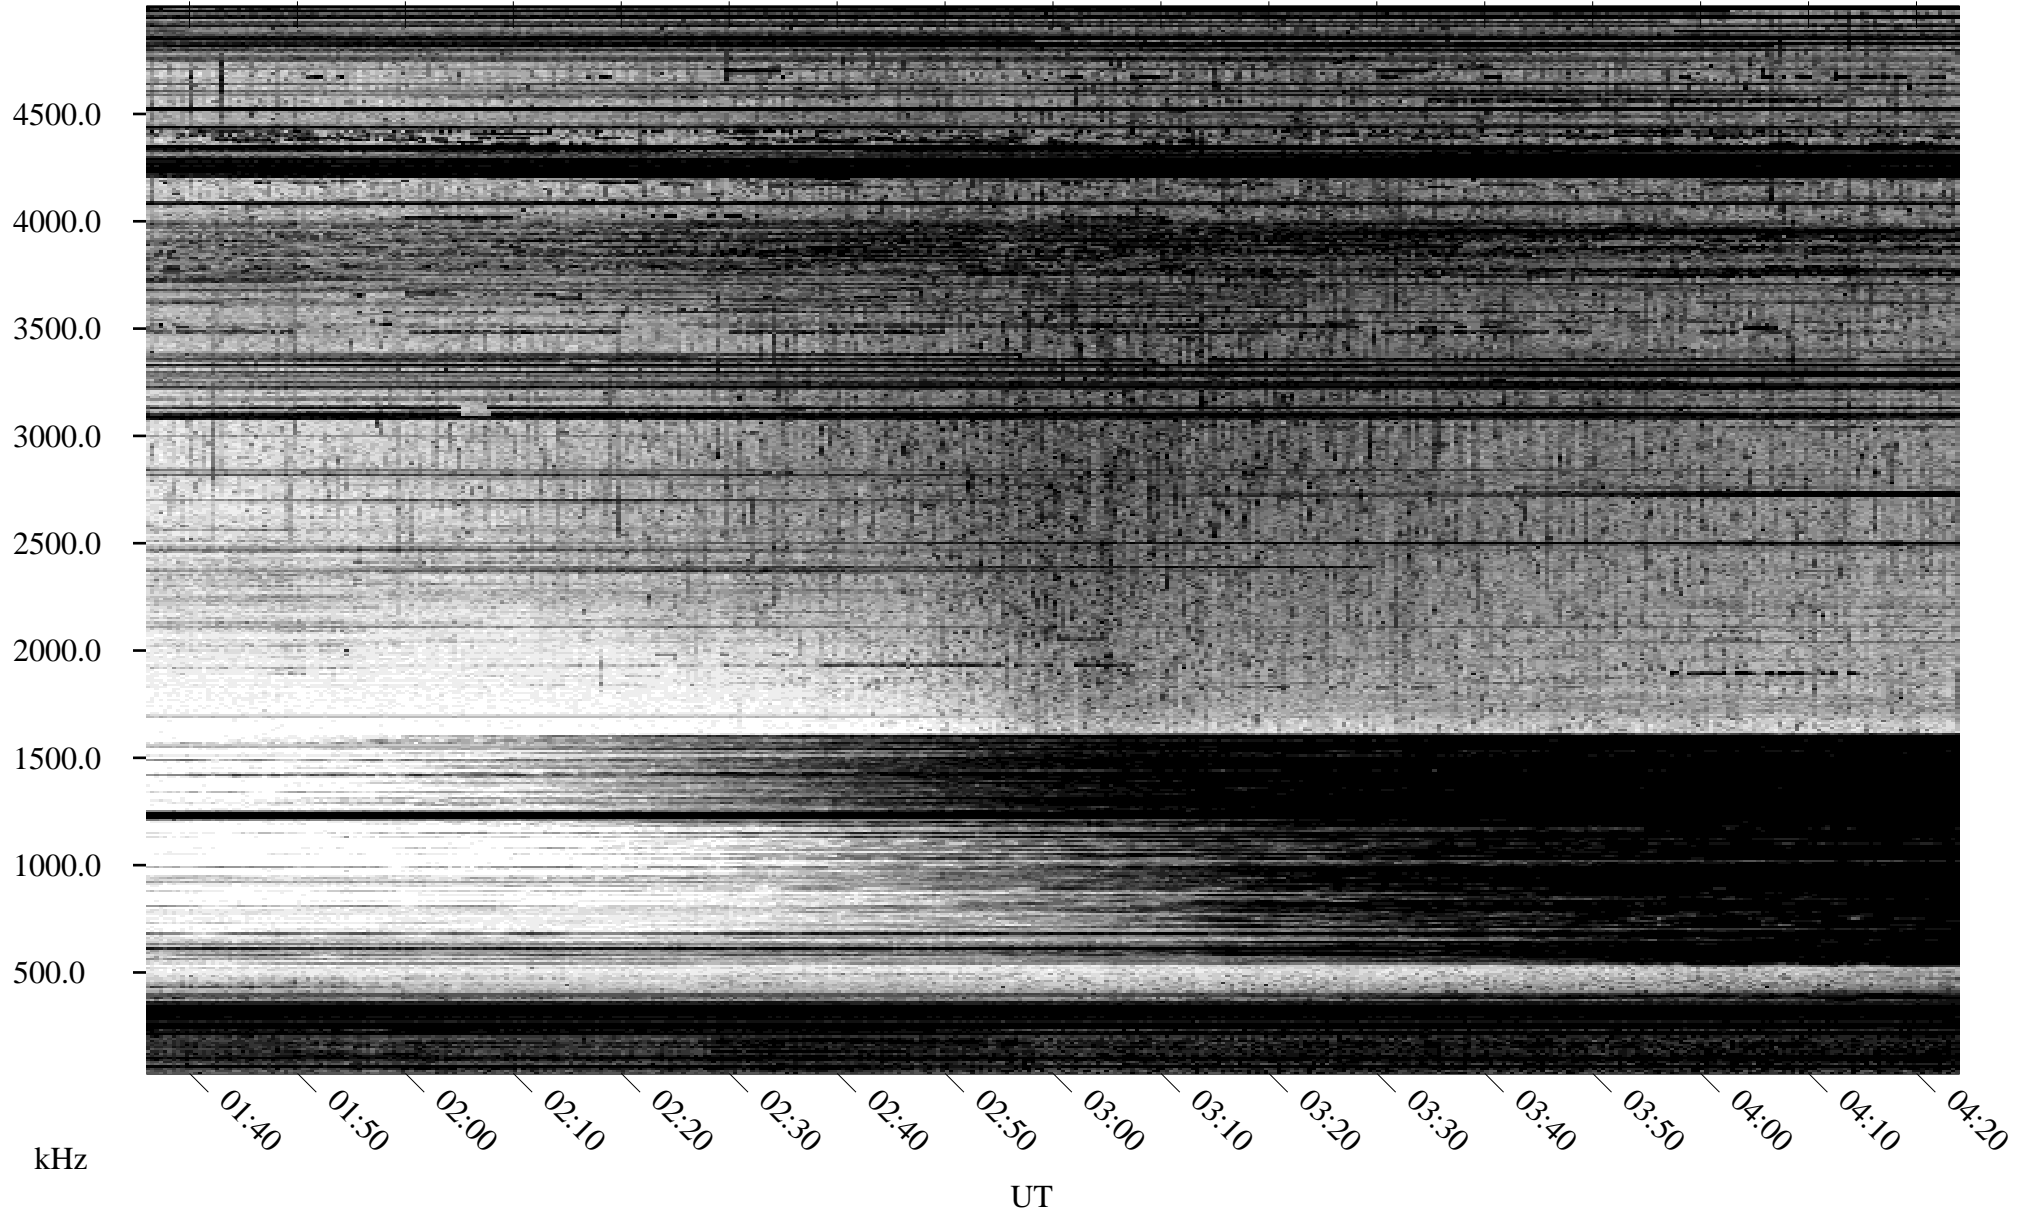

05/14/1995 Churchill, MT

Linear Scale Black = 161 White = 15

ch95134l.r00m max_12

Page 1

05/14/1995 Churchill, MT

Linear Scale Black = 161 White = 15

ch95134l.r00m max_12

05/15/1995 Churchill, MT

Linear Scale Black = 161 White = 15

ch95134l.r00m max_12

Page 3

05/15/1995 Churchill, MT

Linear Scale Black = 161 White = 15

ch95134l.r00m max_12

Page 4

05/15/1995 Churchill, MT

Linear Scale Black = 161 White = 15

ch95134l.r00m max_12

05/15/1995 Churchill, MT

Linear Scale Black = 161 White = 15

ch95134l.r00m max_12

Page 6

05/15/1995 Churchill, MT

Linear Scale Black = 161 White = 15

ch95134l.r00m max_12

05/15/1995 Churchill, MT

Linear Scale Black = 161 White = 15

ch95134l.r00m max_12