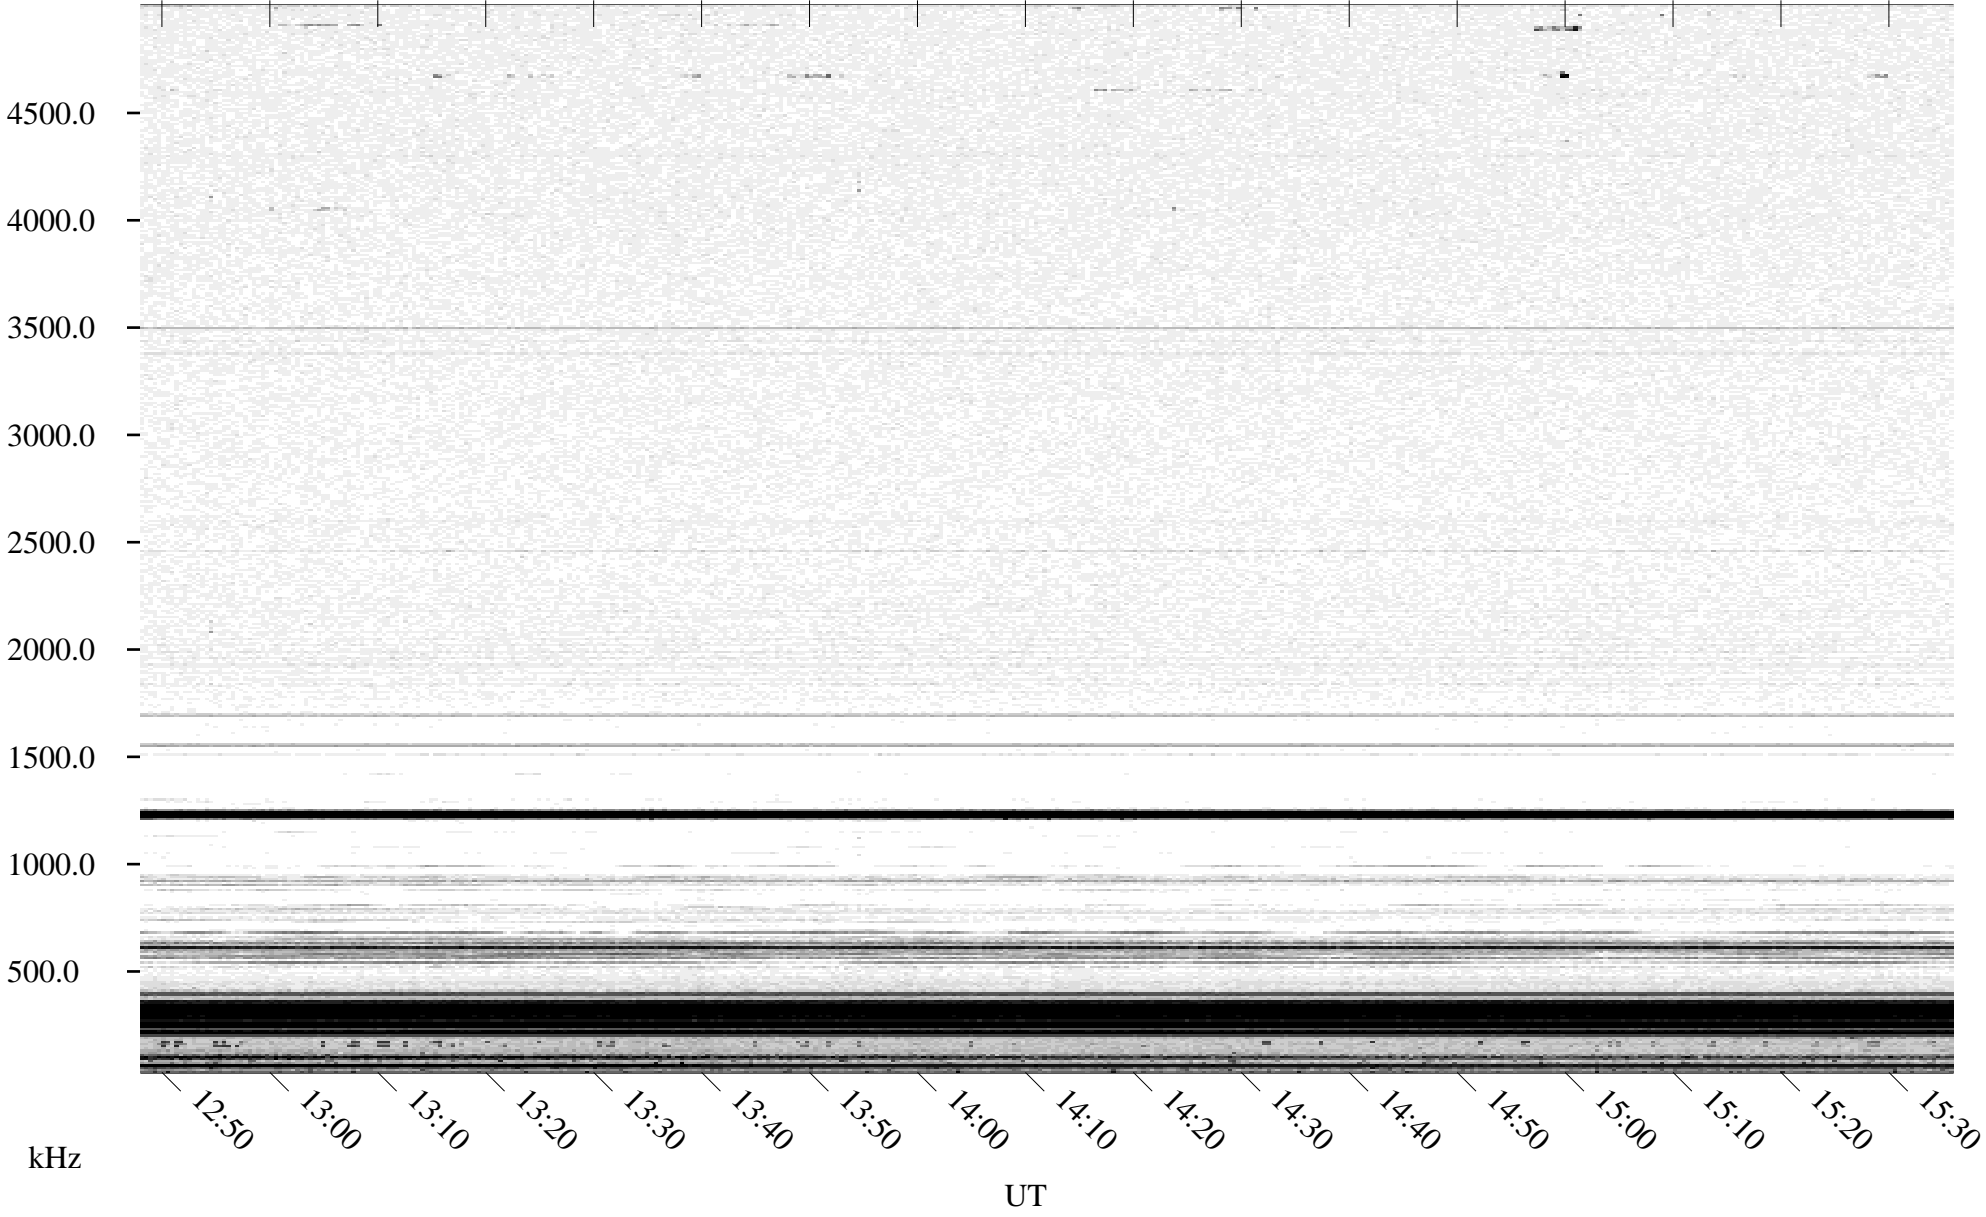

05/14/1995 Churchill, MT

Linear Scale Black = 161 White = 15

ch95134l.r00m max_12

Page 1

05/14/1995 Churchill, MT

Linear Scale Black = 161 White = 15

ch95134l.r00m max_12

05/15/1995 Churchill, MT

Linear Scale Black = 161 White = 15

ch95134l.r00m max_12

Page 3

05/15/1995 Churchill, MT

Linear Scale Black = 161 White = 15

ch95134l.r00m max_12

Page 4

05/15/1995 Churchill, MT

Linear Scale Black = 161 White = 15

ch95134l.r00m max_12

05/15/1995 Churchill, MT

Linear Scale Black = 161 White = 15

ch95134l.r00m max_12

Page 6

05/15/1995 Churchill, MT

Linear Scale Black = 161 White = 15

ch95134l.r00m max_12

05/15/1995 Churchill, MT

Linear Scale Black = 161 White = 15

ch95134l.r00m max_12