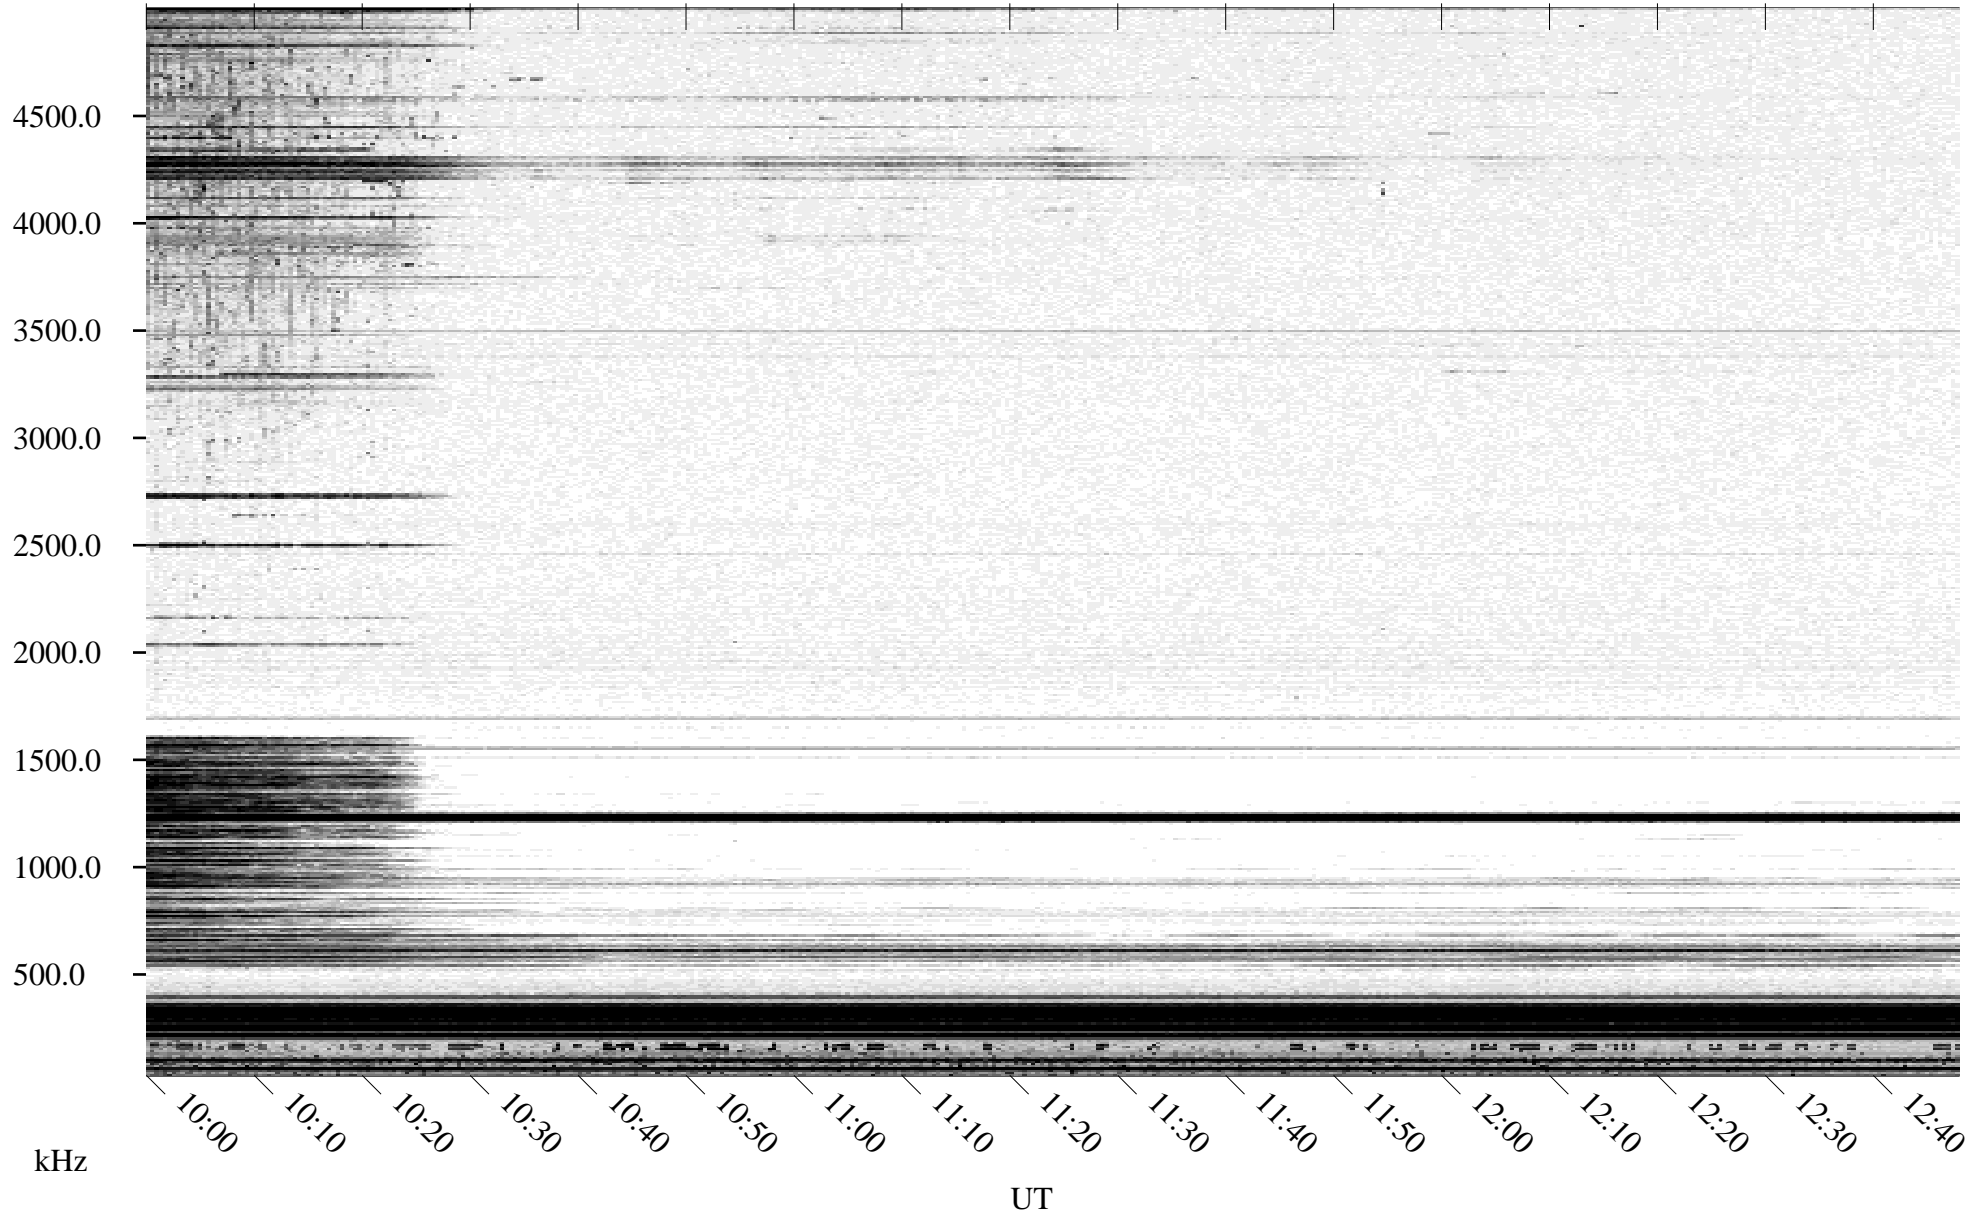

05/14/1995 Churchill, MT

Linear Scale Black = 161 White = 15

ch95134l.r00m max_12

Page 1

05/14/1995 Churchill, MT

Linear Scale Black = 161 White = 15

ch95134l.r00m max_12

05/15/1995 Churchill, MT

Linear Scale Black = 161 White = 15

ch95134l.r00m max_12

Page 3

05/15/1995 Churchill, MT

Linear Scale Black = 161 White = 15

ch95134l.r00m max_12

Page 4

05/15/1995 Churchill, MT

Linear Scale Black = 161 White = 15

ch95134l.r00m max_12

05/15/1995 Churchill, MT

Linear Scale Black = 161 White = 15

ch95134l.r00m max_12

Page 6

05/15/1995 Churchill, MT

Linear Scale Black = 161 White = 15

ch95134l.r00m max_12

05/15/1995 Churchill, MT

Linear Scale Black = 161 White = 15

ch95134l.r00m max_12