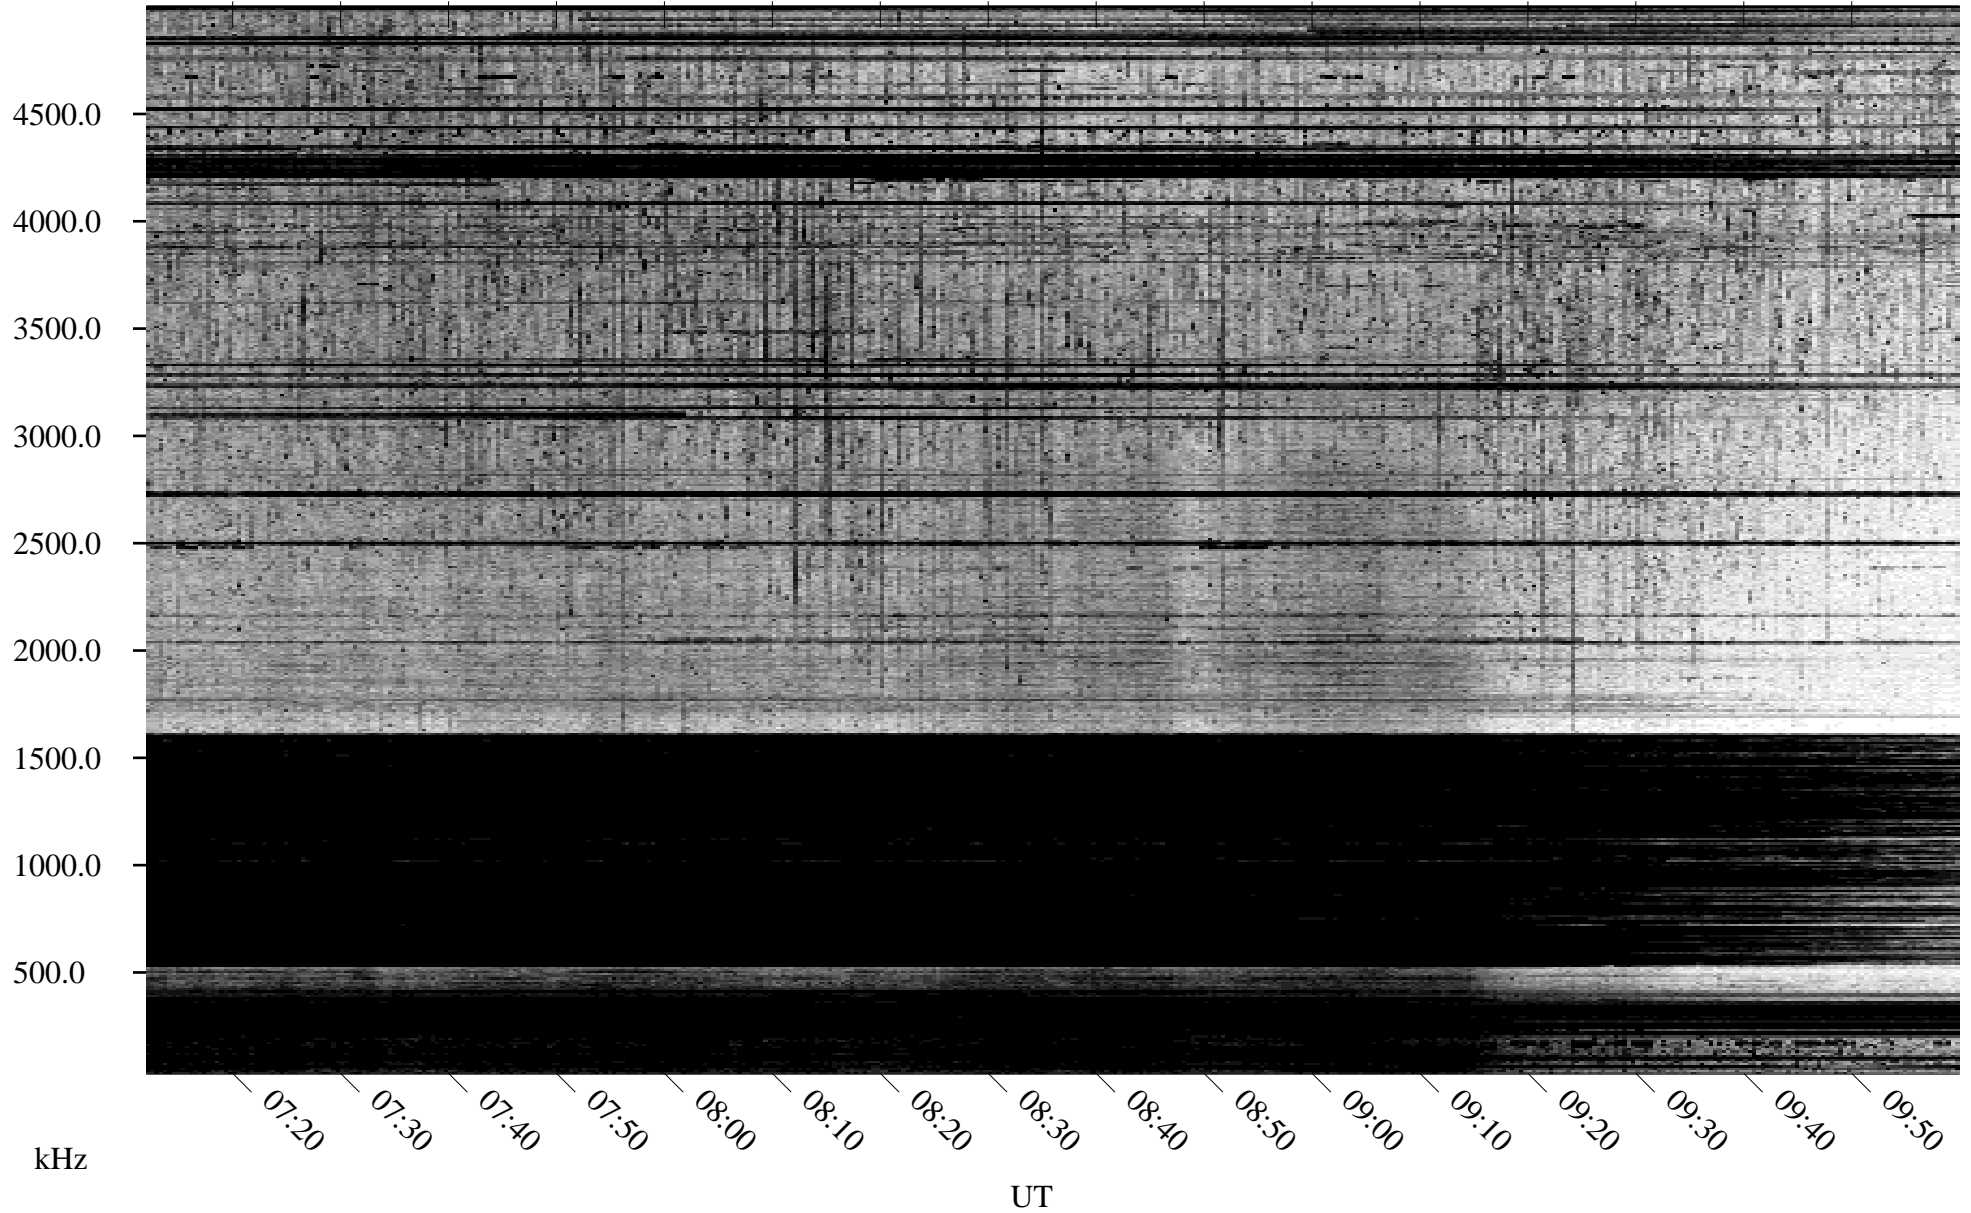

05/14/1995 Churchill, MT

Linear Scale Black = 161 White = 15

ch95134l.r00m max_12

Page 1

05/14/1995 Churchill, MT

Linear Scale Black = 161 White = 15

ch95134l.r00m max_12

05/15/1995 Churchill, MT

Linear Scale Black = 161 White = 15

ch95134l.r00m max_12

Page 3

05/15/1995 Churchill, MT

Linear Scale Black = 161 White = 15

ch95134l.r00m max_12

Page 4

05/15/1995 Churchill, MT

Linear Scale Black = 161 White = 15

ch95134l.r00m max_12

05/15/1995 Churchill, MT

Linear Scale Black = 161 White = 15

ch95134l.r00m max_12

Page 6

05/15/1995 Churchill, MT

Linear Scale Black = 161 White = 15

ch95134l.r00m max_12

05/15/1995 Churchill, MT

Linear Scale Black = 161 White = 15

ch95134l.r00m max_12