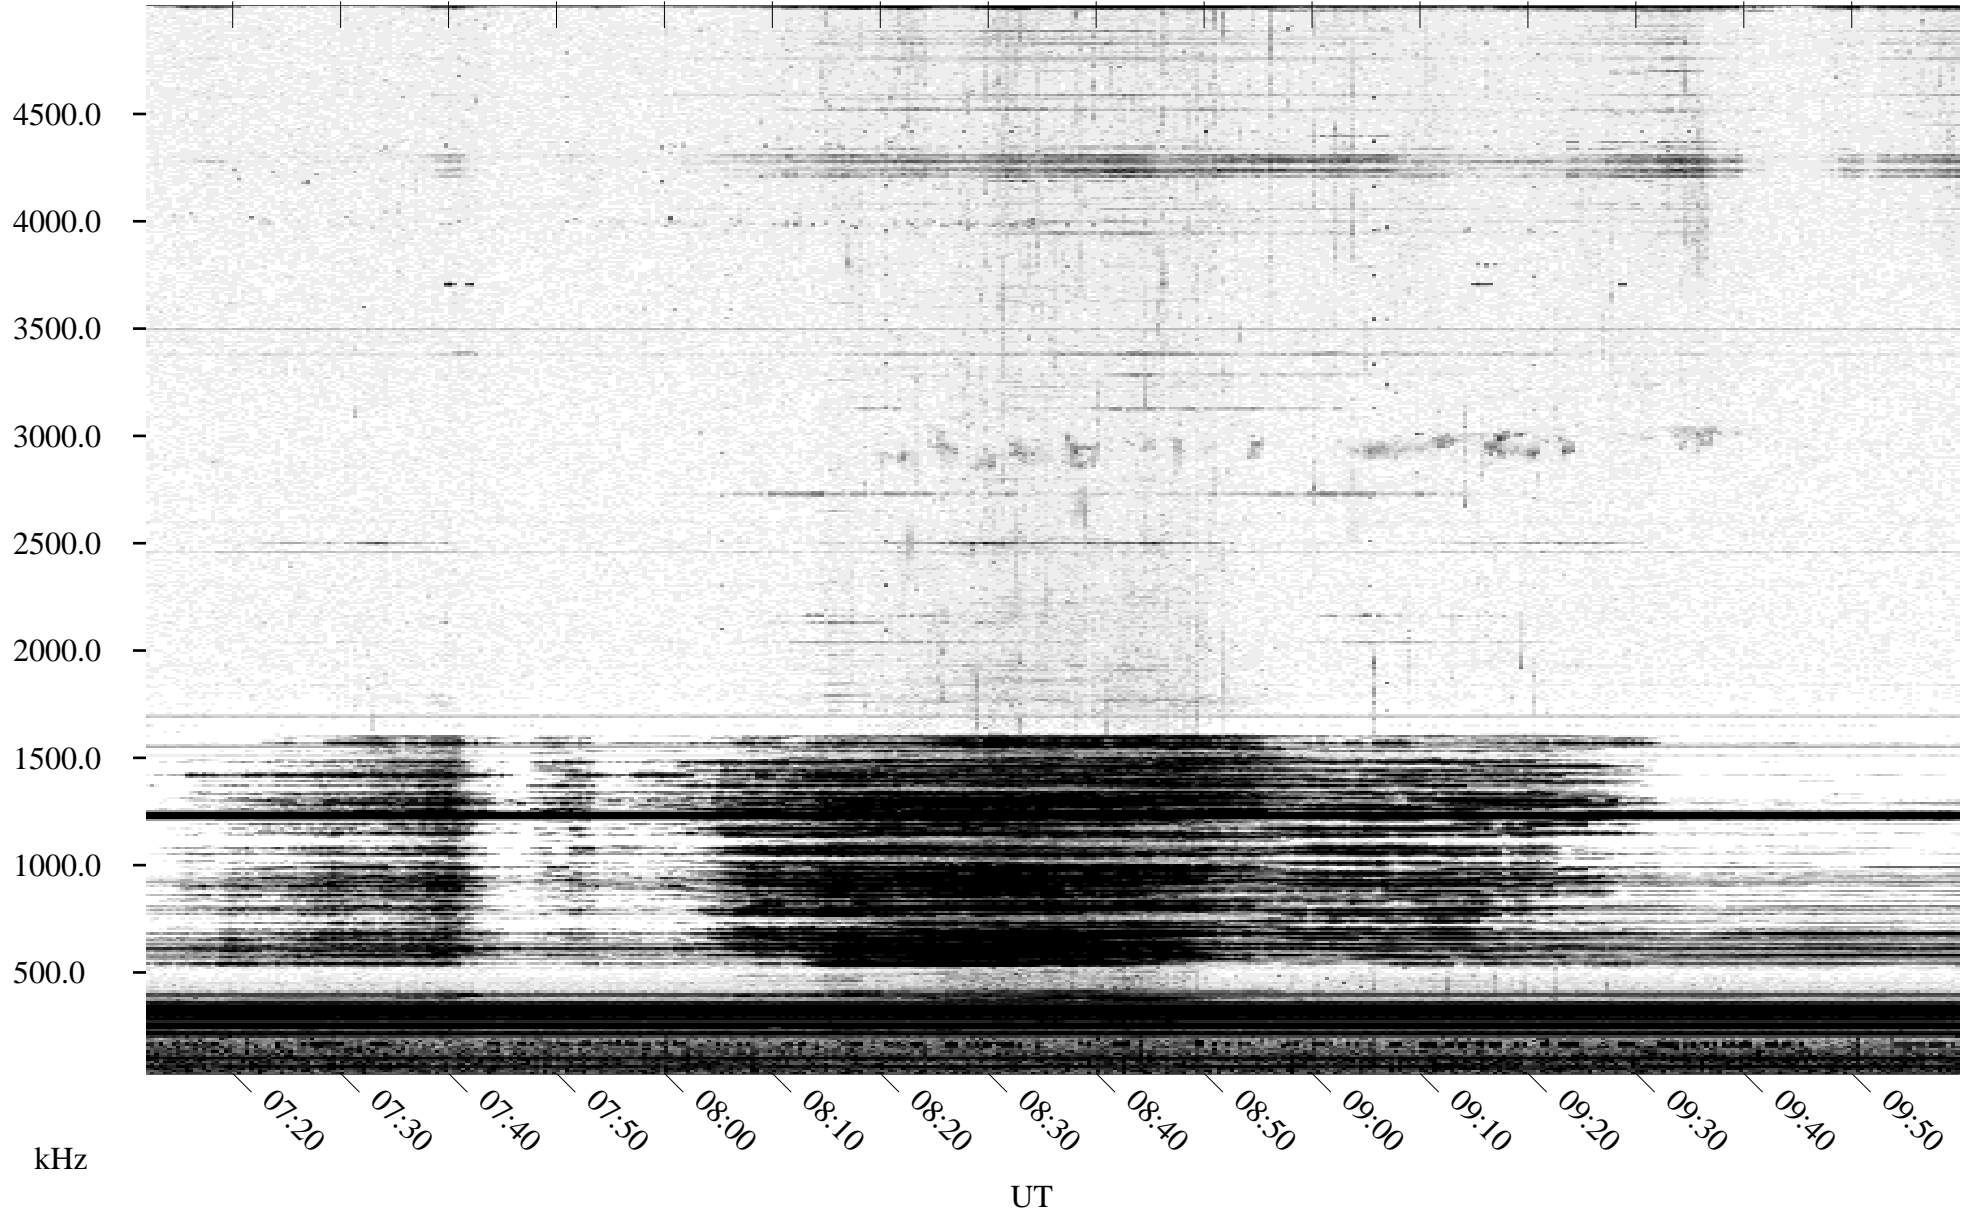

# 05/17/1995 Churchill, Manitoba

Linear Scale    Black = 161    White = 15

ch95136l.r01m max\_12

Page 3

# 05/17/1995 Churchill, Manitoba

Linear Scale    Black = 161    White = 15

ch95136l.r01m max\_12

Page 4

# 05/17/1995 Churchill, Manitoba

Linear Scale    Black = 161    White = 15

ch95136l.r01m max\_12

Page 5

# 05/17/1995 Churchill, Manitoba

Linear Scale    Black = 161    White = 15

ch95136l.r01m max\_12

Page 6