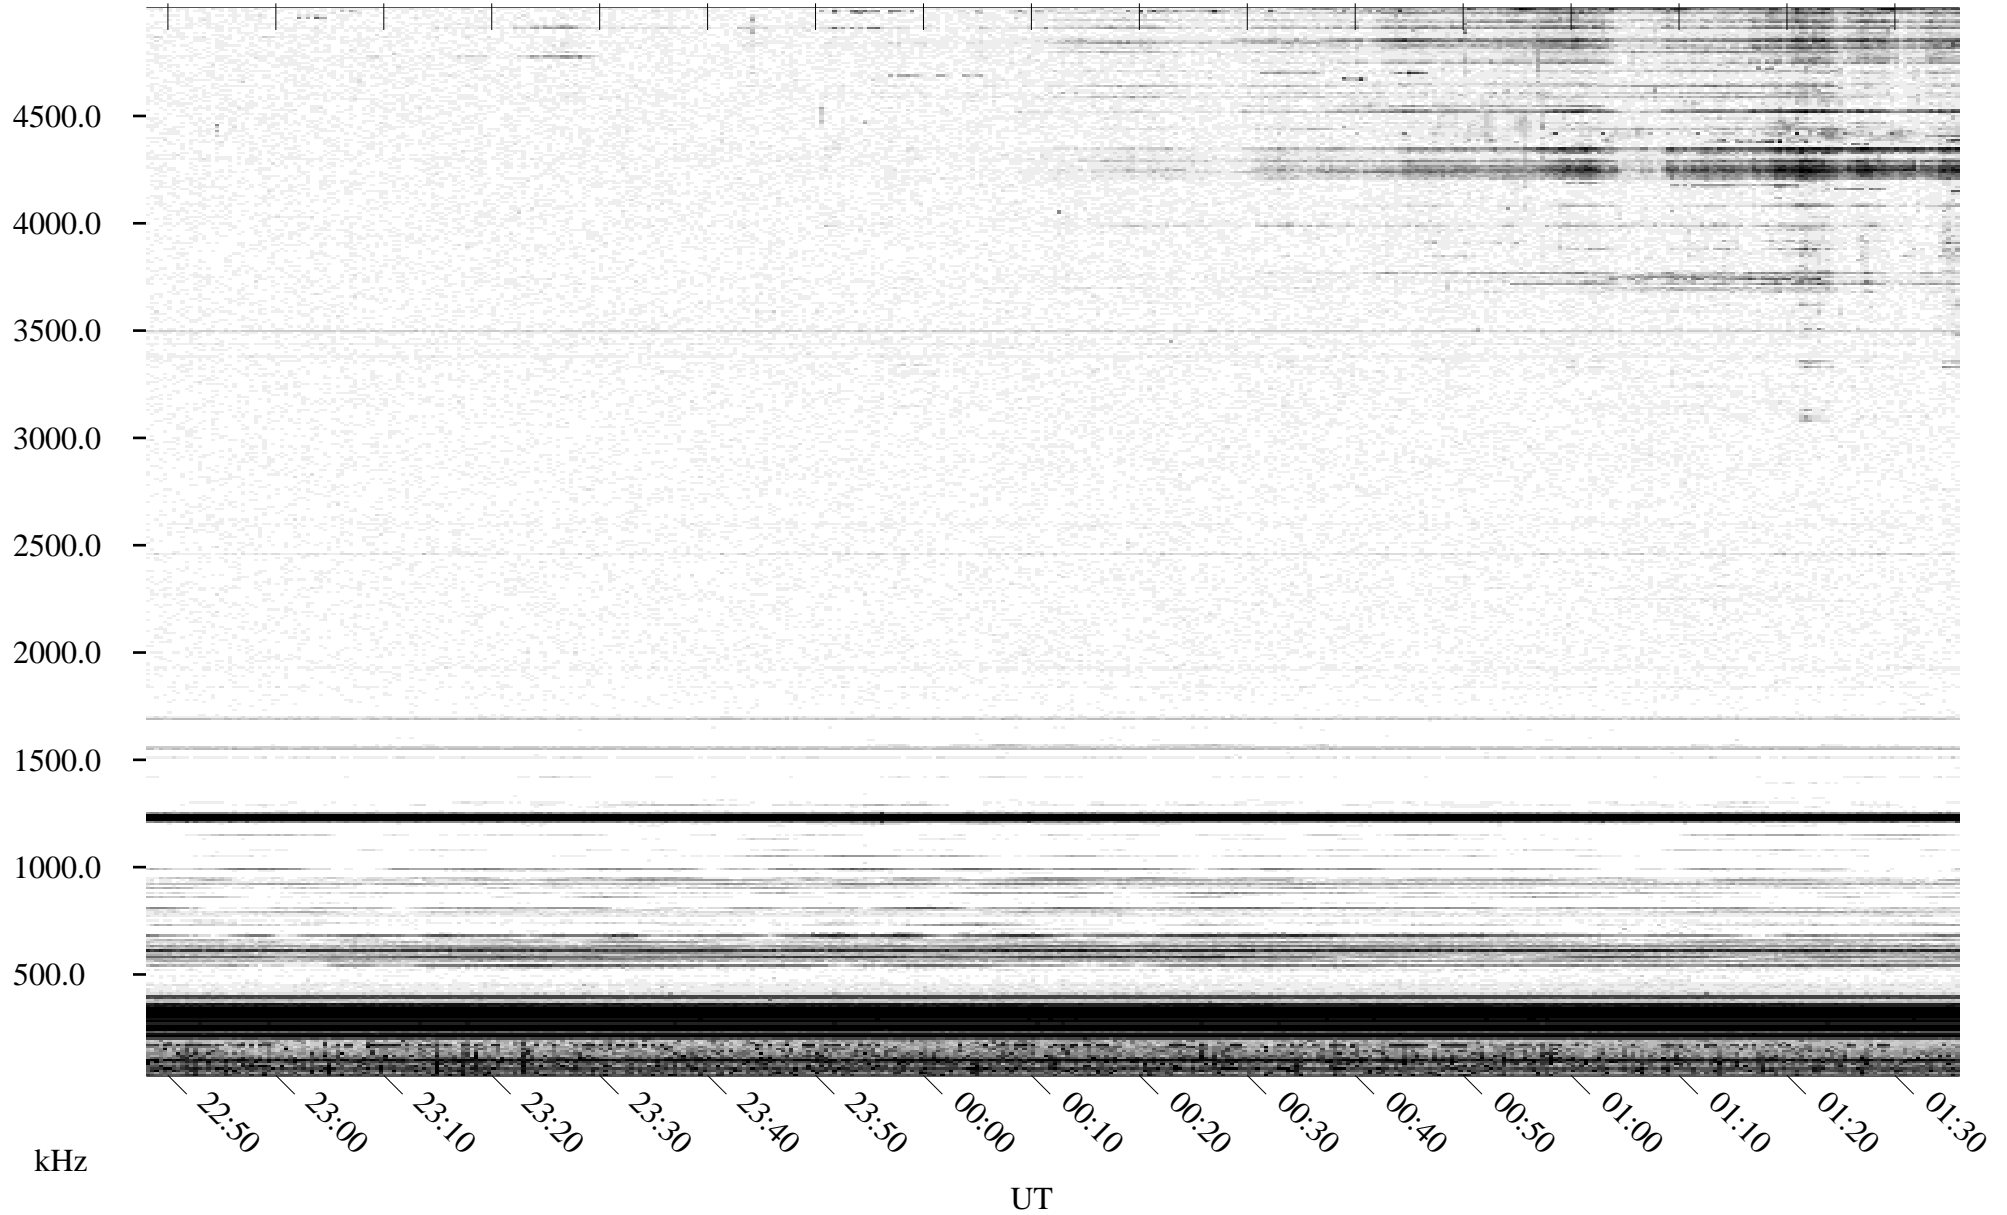

05/17/1995 Churchill, Manitoba

Linear Scale Black = 161 White = 15

ch95137l.r00m max_12

Page 1

05/17/1995 Churchill, Manitoba

Linear Scale Black = 161 White = 15

ch95137l.r00m max_12

Page 2

05/18/1995 Churchill, Manitoba

Linear Scale Black = 161 White = 15

ch95137l.r00m max_12

Page 3

05/18/1995 Churchill, Manitoba

Linear Scale Black = 161 White = 15

ch95137l.r00m max_12

Page 4

05/18/1995 Churchill, Manitoba

Linear Scale Black = 161 White = 15

ch95137l.r00m max_12

Page 5

05/18/1995 Churchill, Manitoba

Linear Scale Black = 161 White = 15

ch95137l.r00m max_12

Page 6

05/18/1995 Churchill, Manitoba

Linear Scale Black = 161 White = 15

ch95137l.r00m max_12

Page 7

05/18/1995 Churchill, Manitoba

Linear Scale Black = 161 White = 15

ch95137l.r00m max_12

Page 8