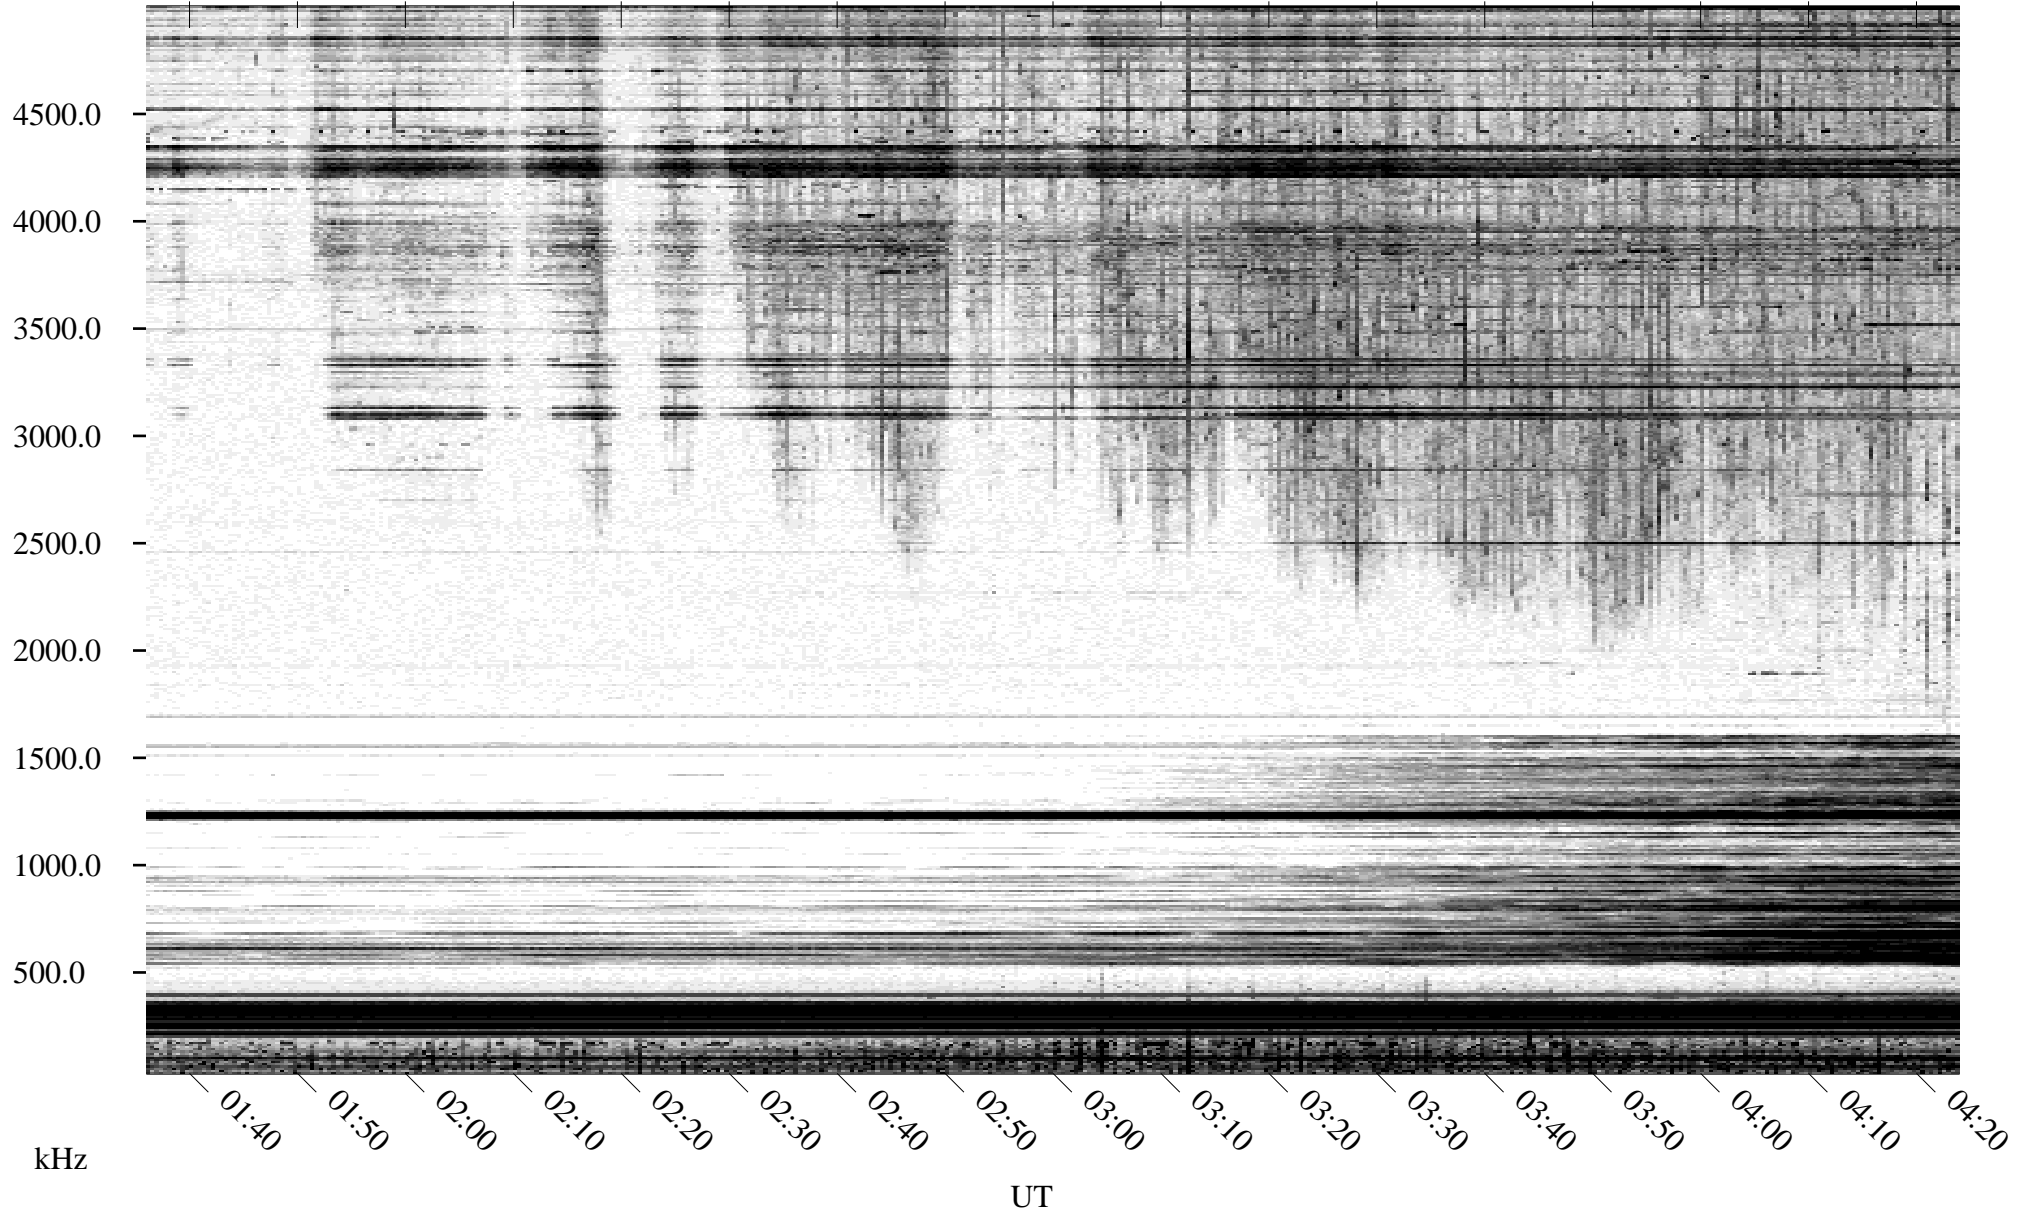

05/17/1995 Churchill, Manitoba

Linear Scale Black = 161 White = 15

ch95137l.r00m max_12

Page 1

05/17/1995 Churchill, Manitoba

Linear Scale Black = 161 White = 15

ch95137l.r00m max_12

Page 2

05/18/1995 Churchill, Manitoba

Linear Scale Black = 161 White = 15

ch95137l.r00m max_12

Page 3

05/18/1995 Churchill, Manitoba

Linear Scale Black = 161 White = 15

ch95137l.r00m max_12

Page 4

05/18/1995 Churchill, Manitoba

Linear Scale Black = 161 White = 15

ch95137l.r00m max_12

Page 5

05/18/1995 Churchill, Manitoba

Linear Scale Black = 161 White = 15

ch95137l.r00m max_12

Page 6

05/18/1995 Churchill, Manitoba

Linear Scale Black = 161 White = 15

ch95137l.r00m max_12

Page 7

05/18/1995 Churchill, Manitoba

Linear Scale Black = 161 White = 15

ch95137l.r00m max_12

Page 8