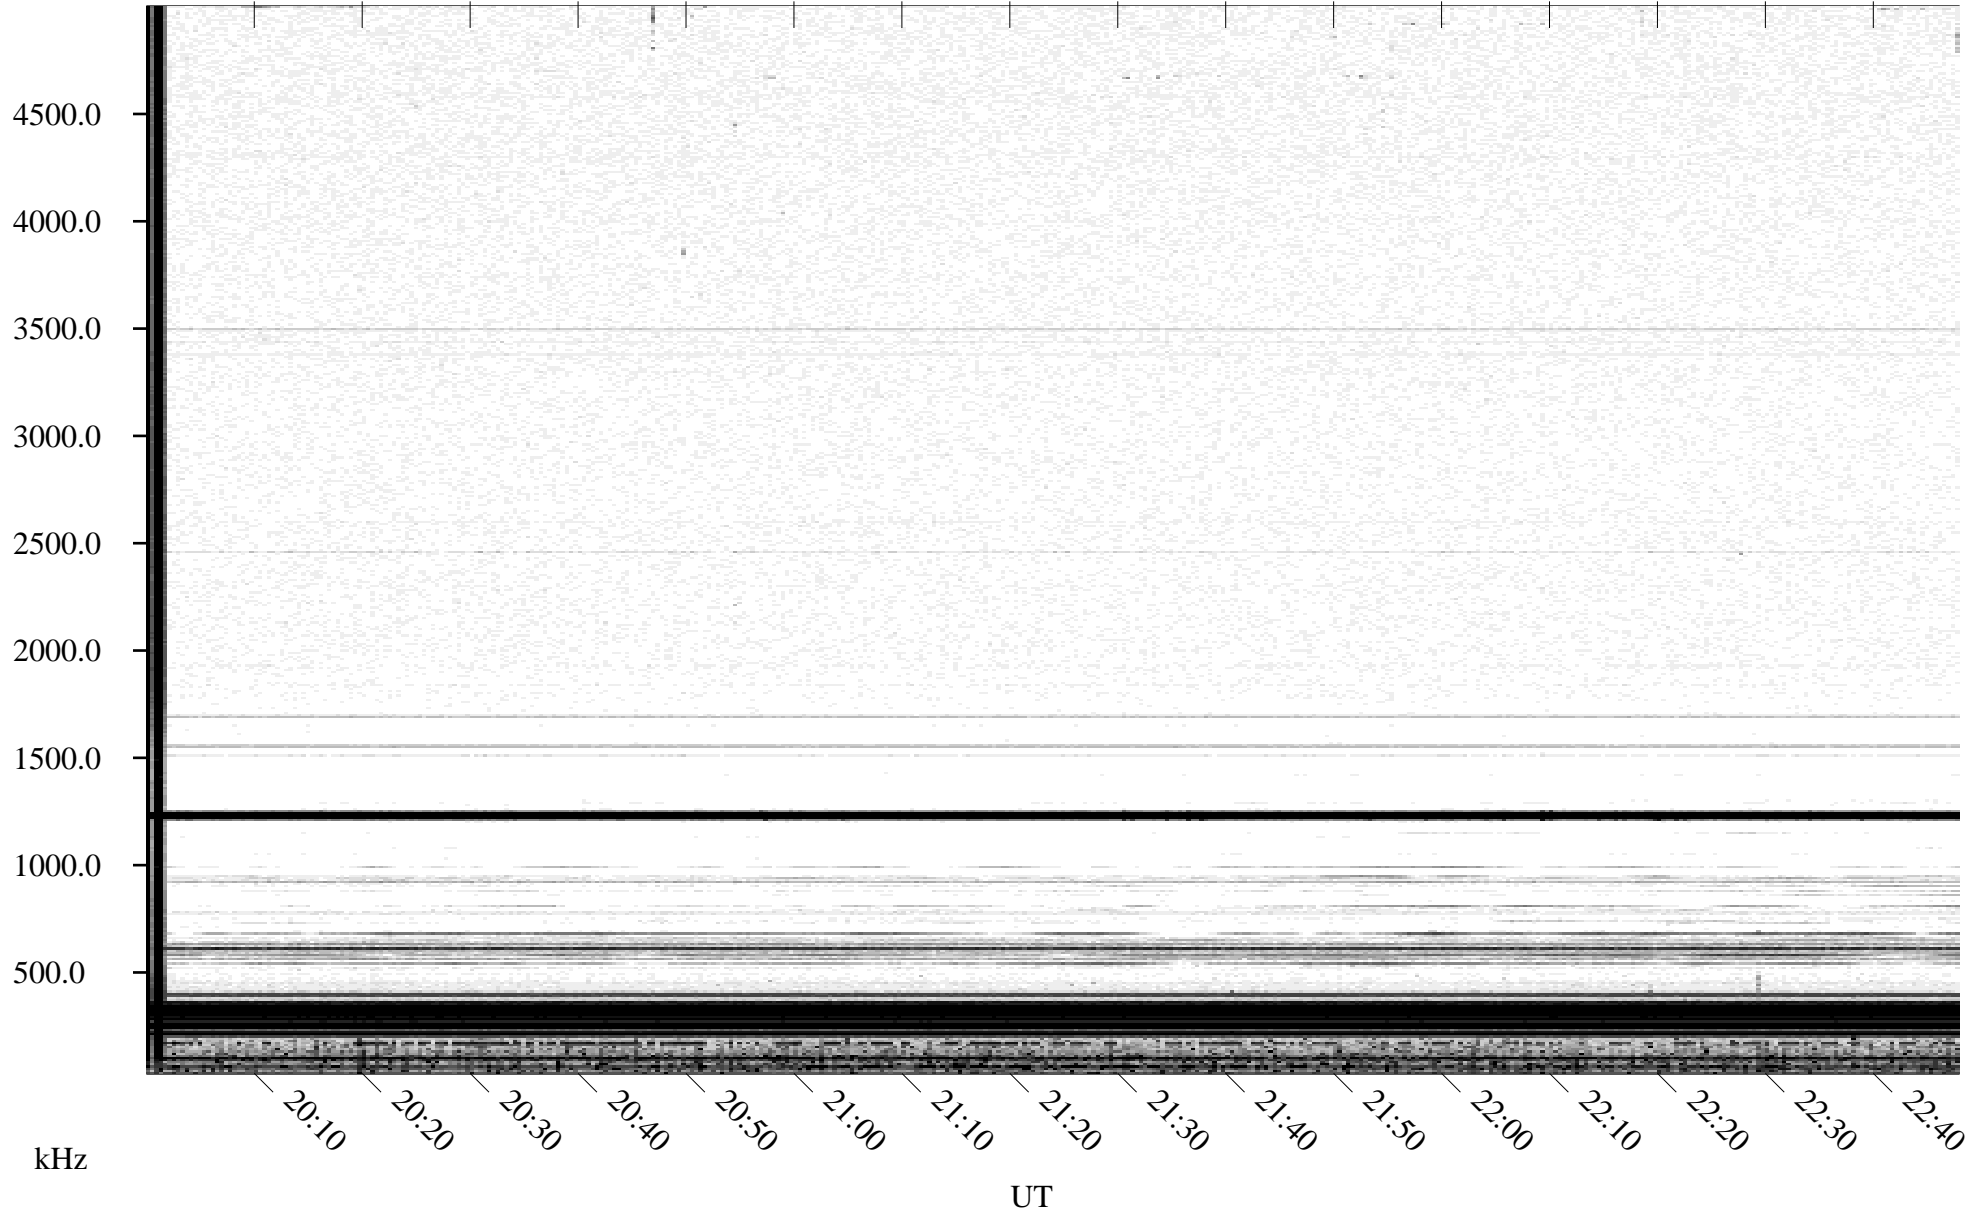

05/17/1995 Churchill, Manitoba

Linear Scale Black = 161 White = 15

ch95137l.r00m max_12

Page 1

05/17/1995 Churchill, Manitoba

Linear Scale Black = 161 White = 15

ch95137l.r00m max_12

Page 2

05/18/1995 Churchill, Manitoba

Linear Scale Black = 161 White = 15

ch95137l.r00m max_12

Page 3

05/18/1995 Churchill, Manitoba

Linear Scale Black = 161 White = 15

ch95137l.r00m max_12

Page 4

05/18/1995 Churchill, Manitoba

Linear Scale Black = 161 White = 15

ch95137l.r00m max_12

Page 5

05/18/1995 Churchill, Manitoba

Linear Scale Black = 161 White = 15

ch95137l.r00m max_12

Page 6

05/18/1995 Churchill, Manitoba

Linear Scale Black = 161 White = 15

ch95137l.r00m max_12

Page 7

05/18/1995 Churchill, Manitoba

Linear Scale Black = 161 White = 15

ch95137l.r00m max_12

Page 8