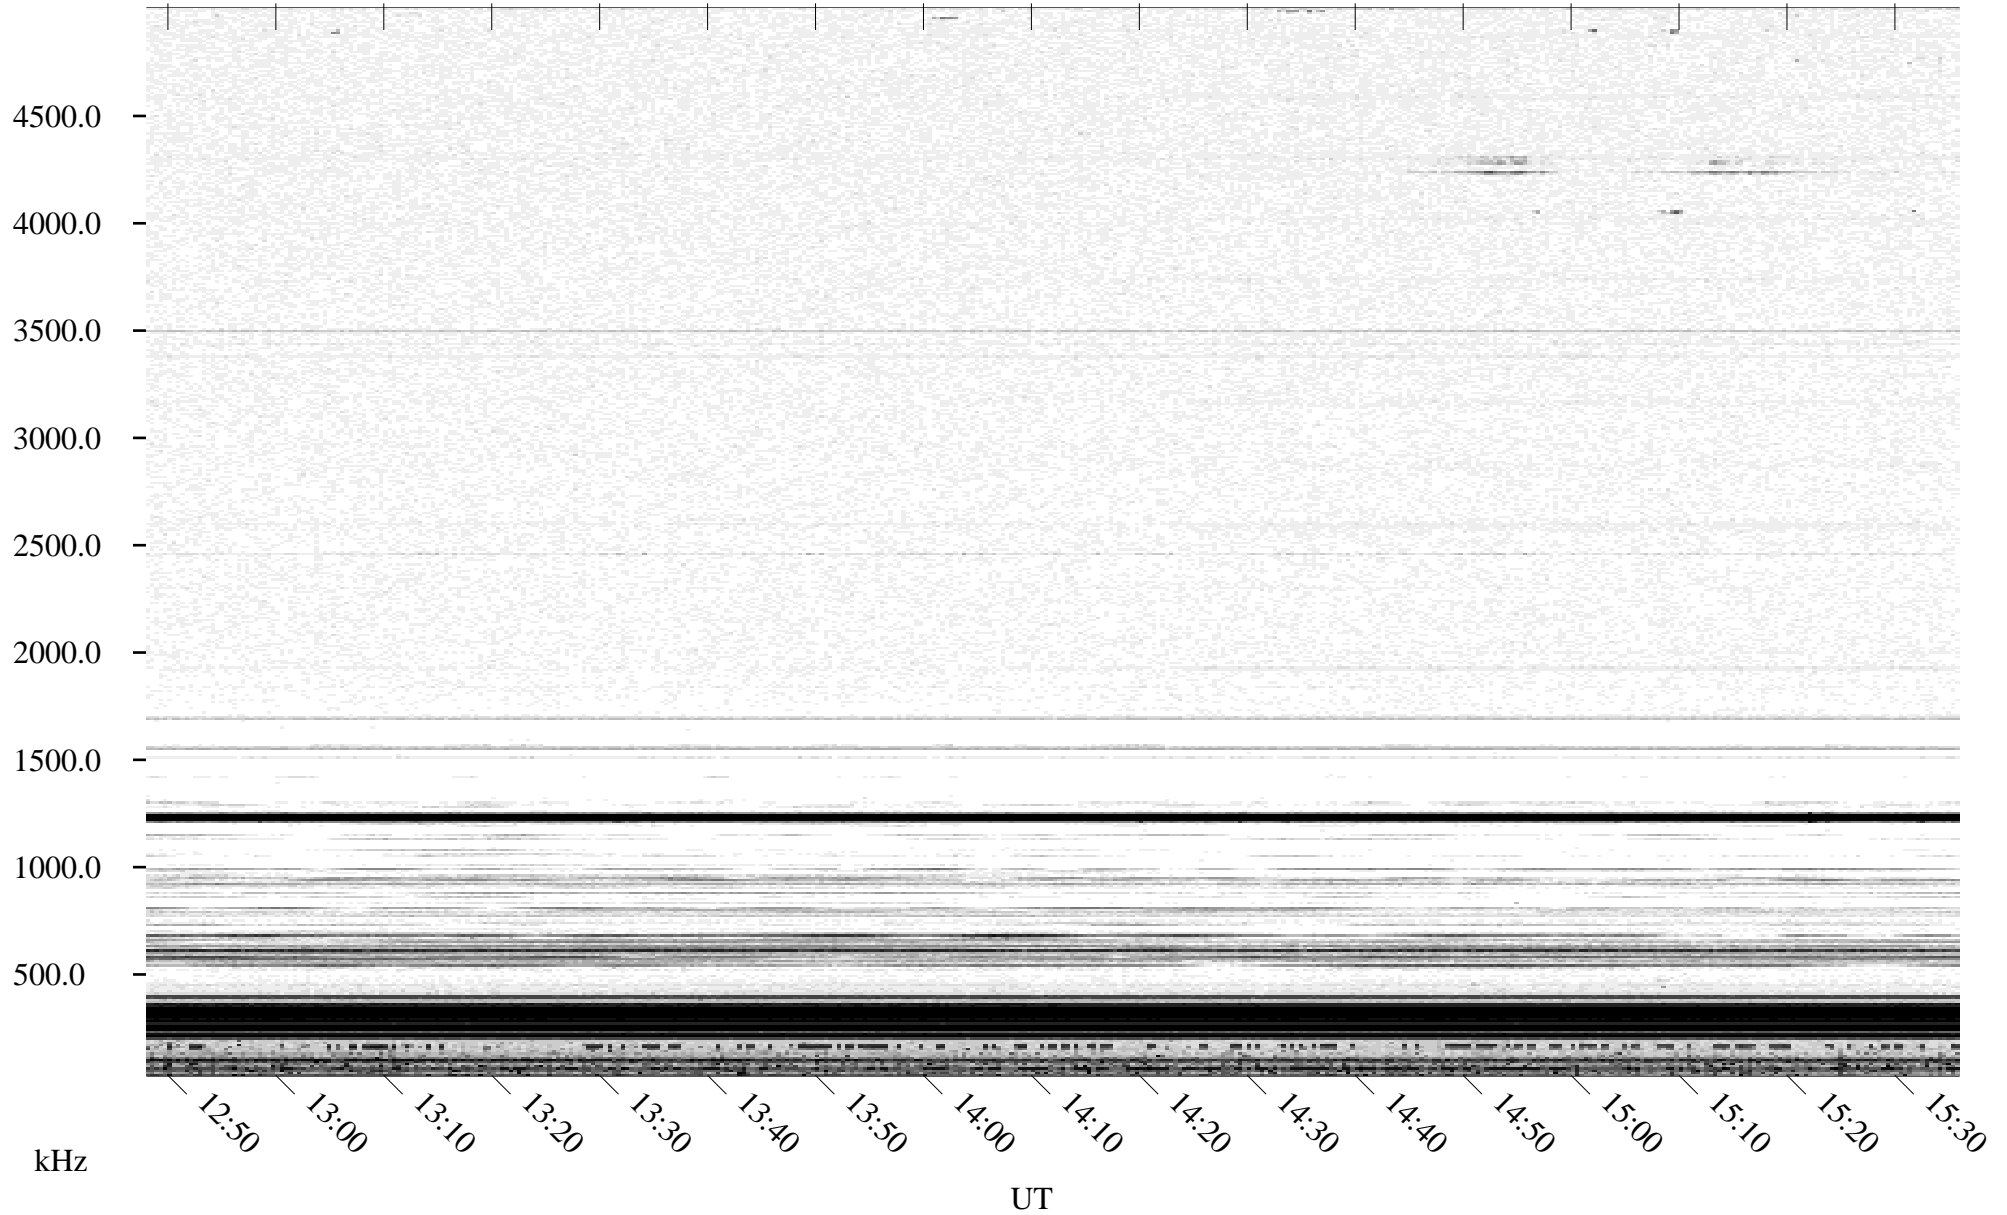

05/17/1995 Churchill, Manitoba

Linear Scale Black = 161 White = 15

ch95137l.r00m max_12

Page 1

05/17/1995 Churchill, Manitoba

Linear Scale Black = 161 White = 15

ch95137l.r00m max_12

Page 2

05/18/1995 Churchill, Manitoba

Linear Scale Black = 161 White = 15

ch95137l.r00m max_12

Page 3

05/18/1995 Churchill, Manitoba

Linear Scale Black = 161 White = 15

ch95137l.r00m max_12

Page 4

05/18/1995 Churchill, Manitoba

Linear Scale Black = 161 White = 15

ch95137l.r00m max_12

Page 5

05/18/1995 Churchill, Manitoba

Linear Scale Black = 161 White = 15

ch95137l.r00m max_12

Page 6

05/18/1995 Churchill, Manitoba

Linear Scale Black = 161 White = 15

ch95137l.r00m max_12

Page 7

05/18/1995 Churchill, Manitoba

Linear Scale Black = 161 White = 15

ch95137l.r00m max_12

Page 8