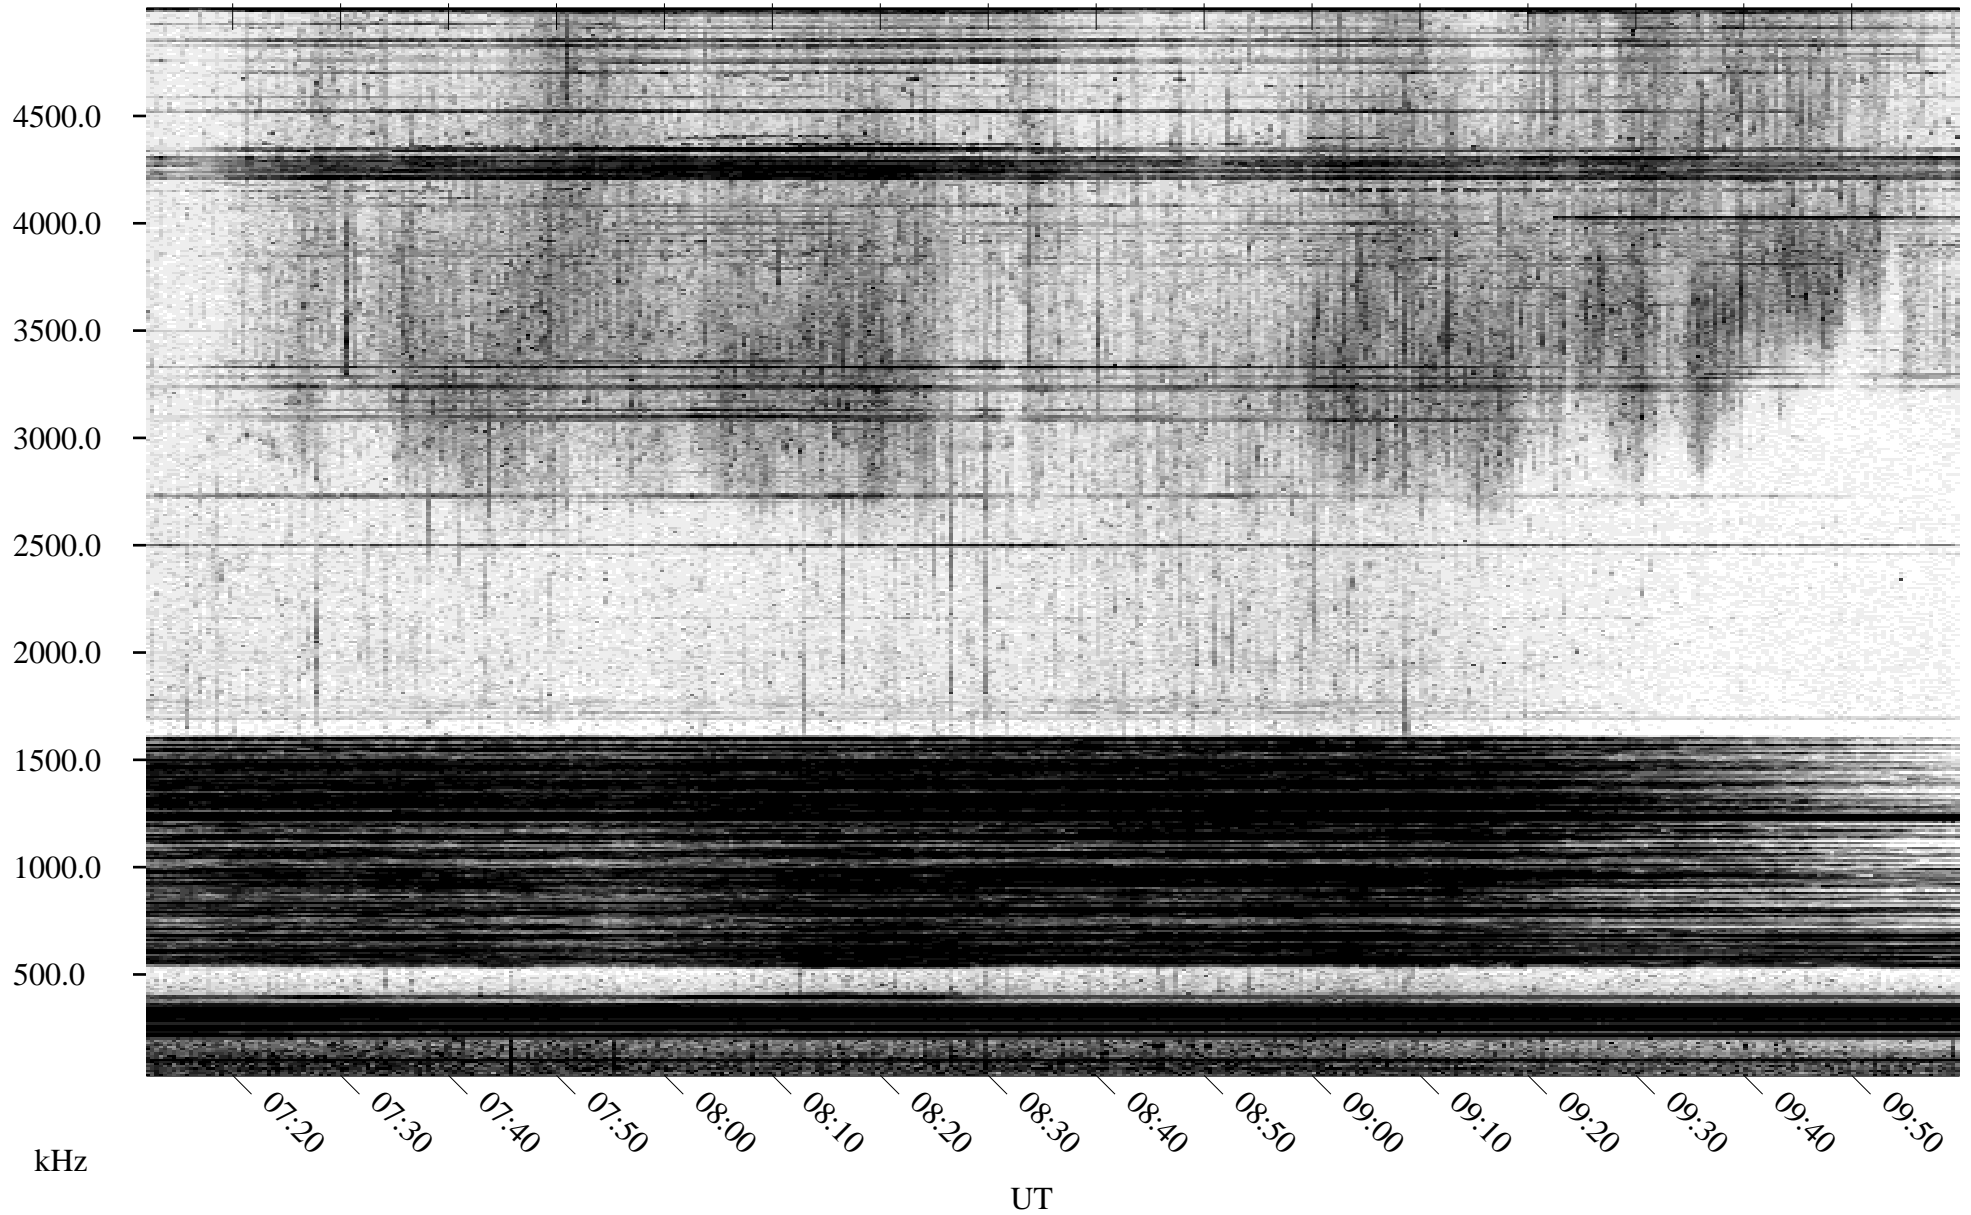

05/17/1995 Churchill, Manitoba

Linear Scale Black = 161 White = 15

ch95137l.r00m max_12

Page 1

05/17/1995 Churchill, Manitoba

Linear Scale Black = 161 White = 15

ch95137l.r00m max_12

Page 2

05/18/1995 Churchill, Manitoba

Linear Scale Black = 161 White = 15

ch95137l.r00m max_12

Page 3

05/18/1995 Churchill, Manitoba

Linear Scale Black = 161 White = 15

ch95137l.r00m max_12

Page 4

05/18/1995 Churchill, Manitoba

Linear Scale Black = 161 White = 15

ch95137l.r00m max_12

Page 5

05/18/1995 Churchill, Manitoba

Linear Scale Black = 161 White = 15

ch95137l.r00m max_12

Page 6

05/18/1995 Churchill, Manitoba

Linear Scale Black = 161 White = 15

ch95137l.r00m max_12

Page 7

05/18/1995 Churchill, Manitoba

Linear Scale Black = 161 White = 15

ch95137l.r00m max_12

Page 8