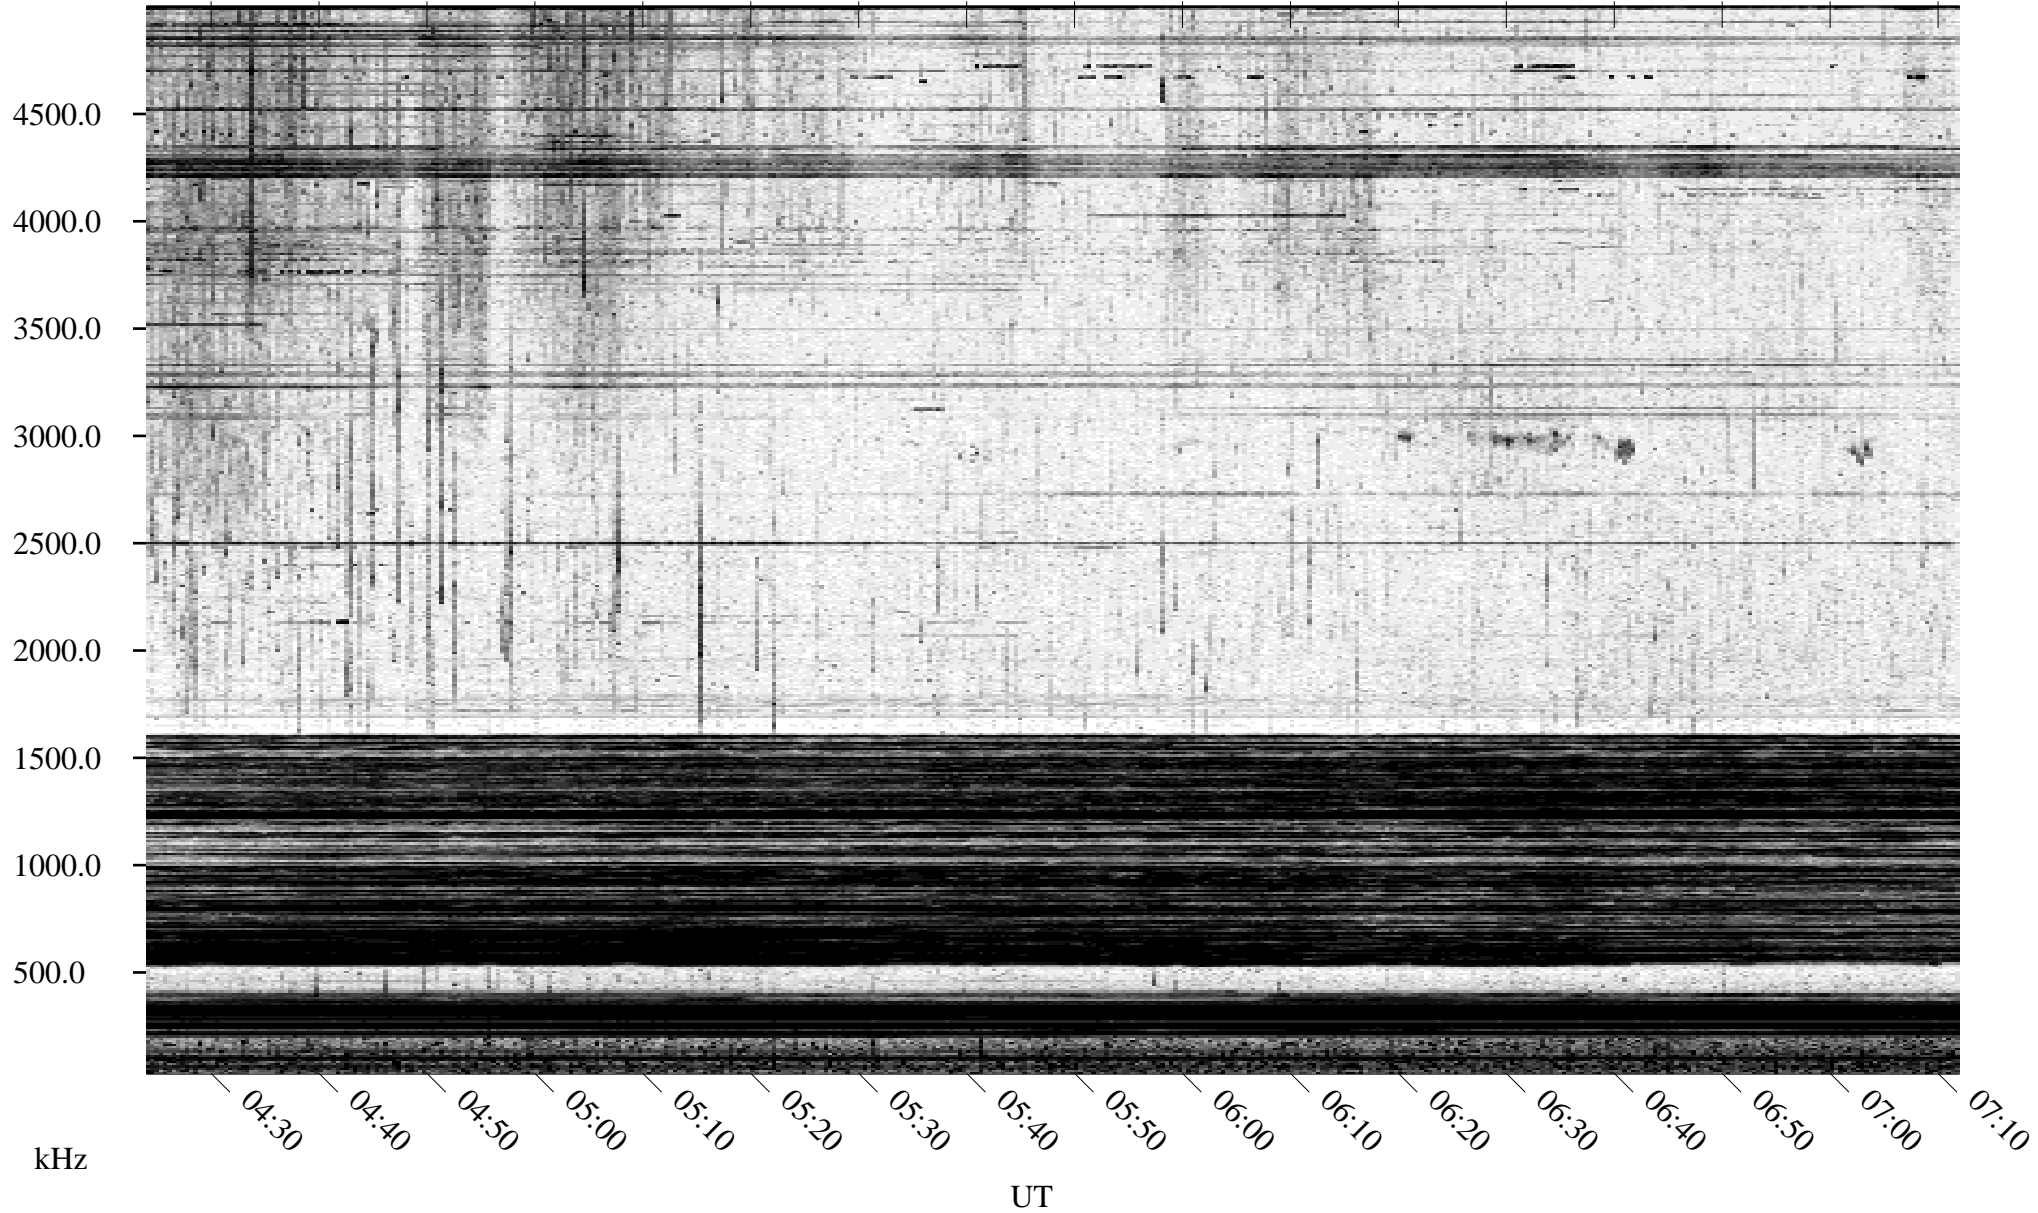

05/17/1995 Churchill, Manitoba

Linear Scale Black = 161 White = 15

ch95137l.r00m max_12

Page 1

05/17/1995 Churchill, Manitoba

Linear Scale Black = 161 White = 15

ch95137l.r00m max_12

Page 2

05/18/1995 Churchill, Manitoba

Linear Scale Black = 161 White = 15

ch95137l.r00m max_12

Page 3

05/18/1995 Churchill, Manitoba

Linear Scale Black = 161 White = 15

ch95137l.r00m max_12

Page 4

05/18/1995 Churchill, Manitoba

Linear Scale Black = 161 White = 15

ch95137l.r00m max_12

Page 5

05/18/1995 Churchill, Manitoba

Linear Scale Black = 161 White = 15

ch95137l.r00m max_12

Page 6

05/18/1995 Churchill, Manitoba

Linear Scale Black = 161 White = 15

ch95137l.r00m max_12

Page 7

05/18/1995 Churchill, Manitoba

Linear Scale Black = 161 White = 15

ch95137l.r00m max_12

Page 8