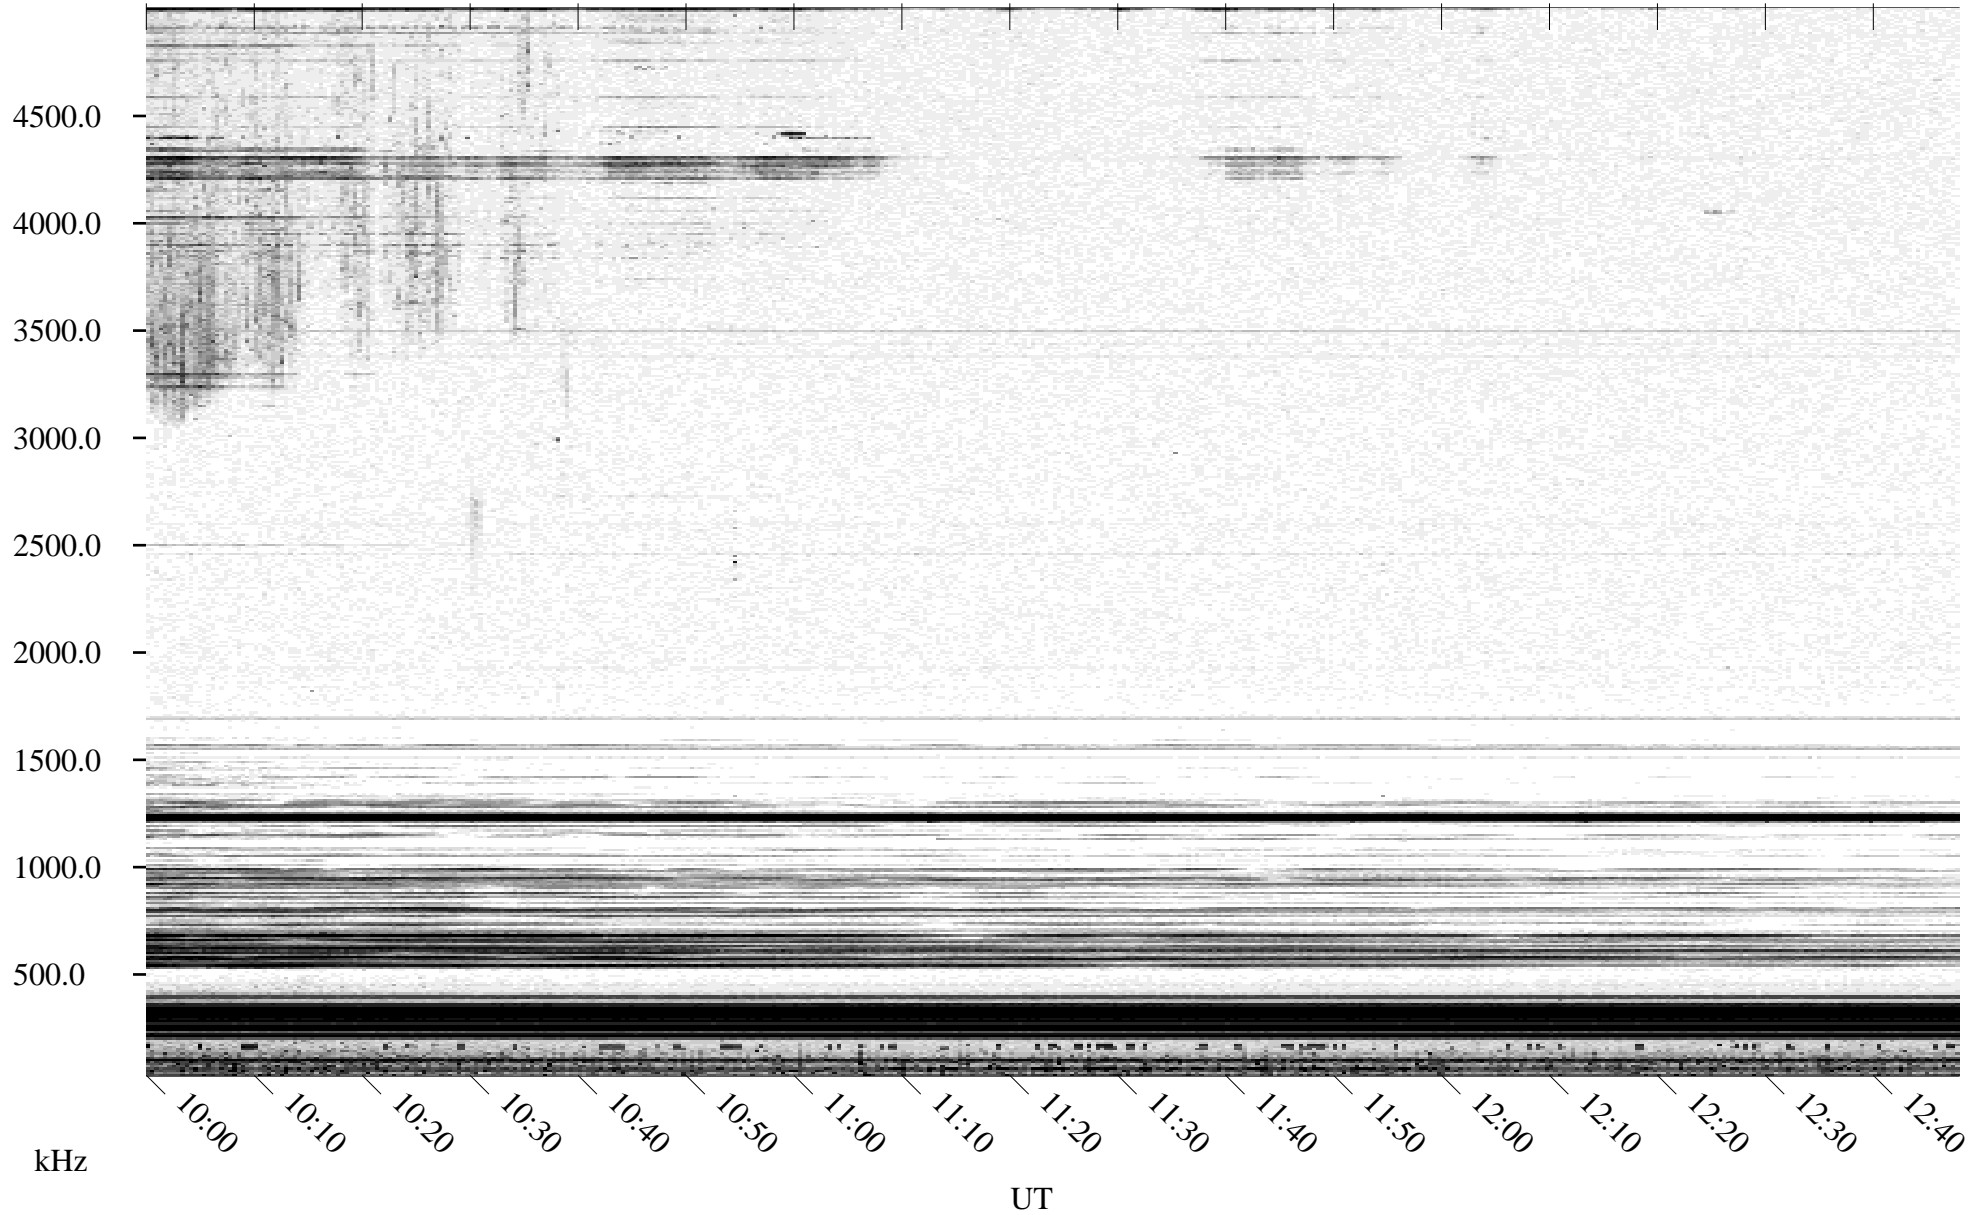

05/17/1995 Churchill, Manitoba

Linear Scale Black = 161 White = 15

ch95137l.r00m max_12

Page 1

05/17/1995 Churchill, Manitoba

Linear Scale Black = 161 White = 15

ch95137l.r00m max_12

Page 2

05/18/1995 Churchill, Manitoba

Linear Scale Black = 161 White = 15

ch95137l.r00m max_12

Page 3

05/18/1995 Churchill, Manitoba

Linear Scale Black = 161 White = 15

ch95137l.r00m max_12

Page 4

05/18/1995 Churchill, Manitoba

Linear Scale Black = 161 White = 15

ch95137l.r00m max_12

Page 5

05/18/1995 Churchill, Manitoba

Linear Scale Black = 161 White = 15

ch95137l.r00m max_12

Page 6

05/18/1995 Churchill, Manitoba

Linear Scale Black = 161 White = 15

ch95137l.r00m max_12

Page 7

05/18/1995 Churchill, Manitoba

Linear Scale Black = 161 White = 15

ch95137l.r00m max_12

Page 8