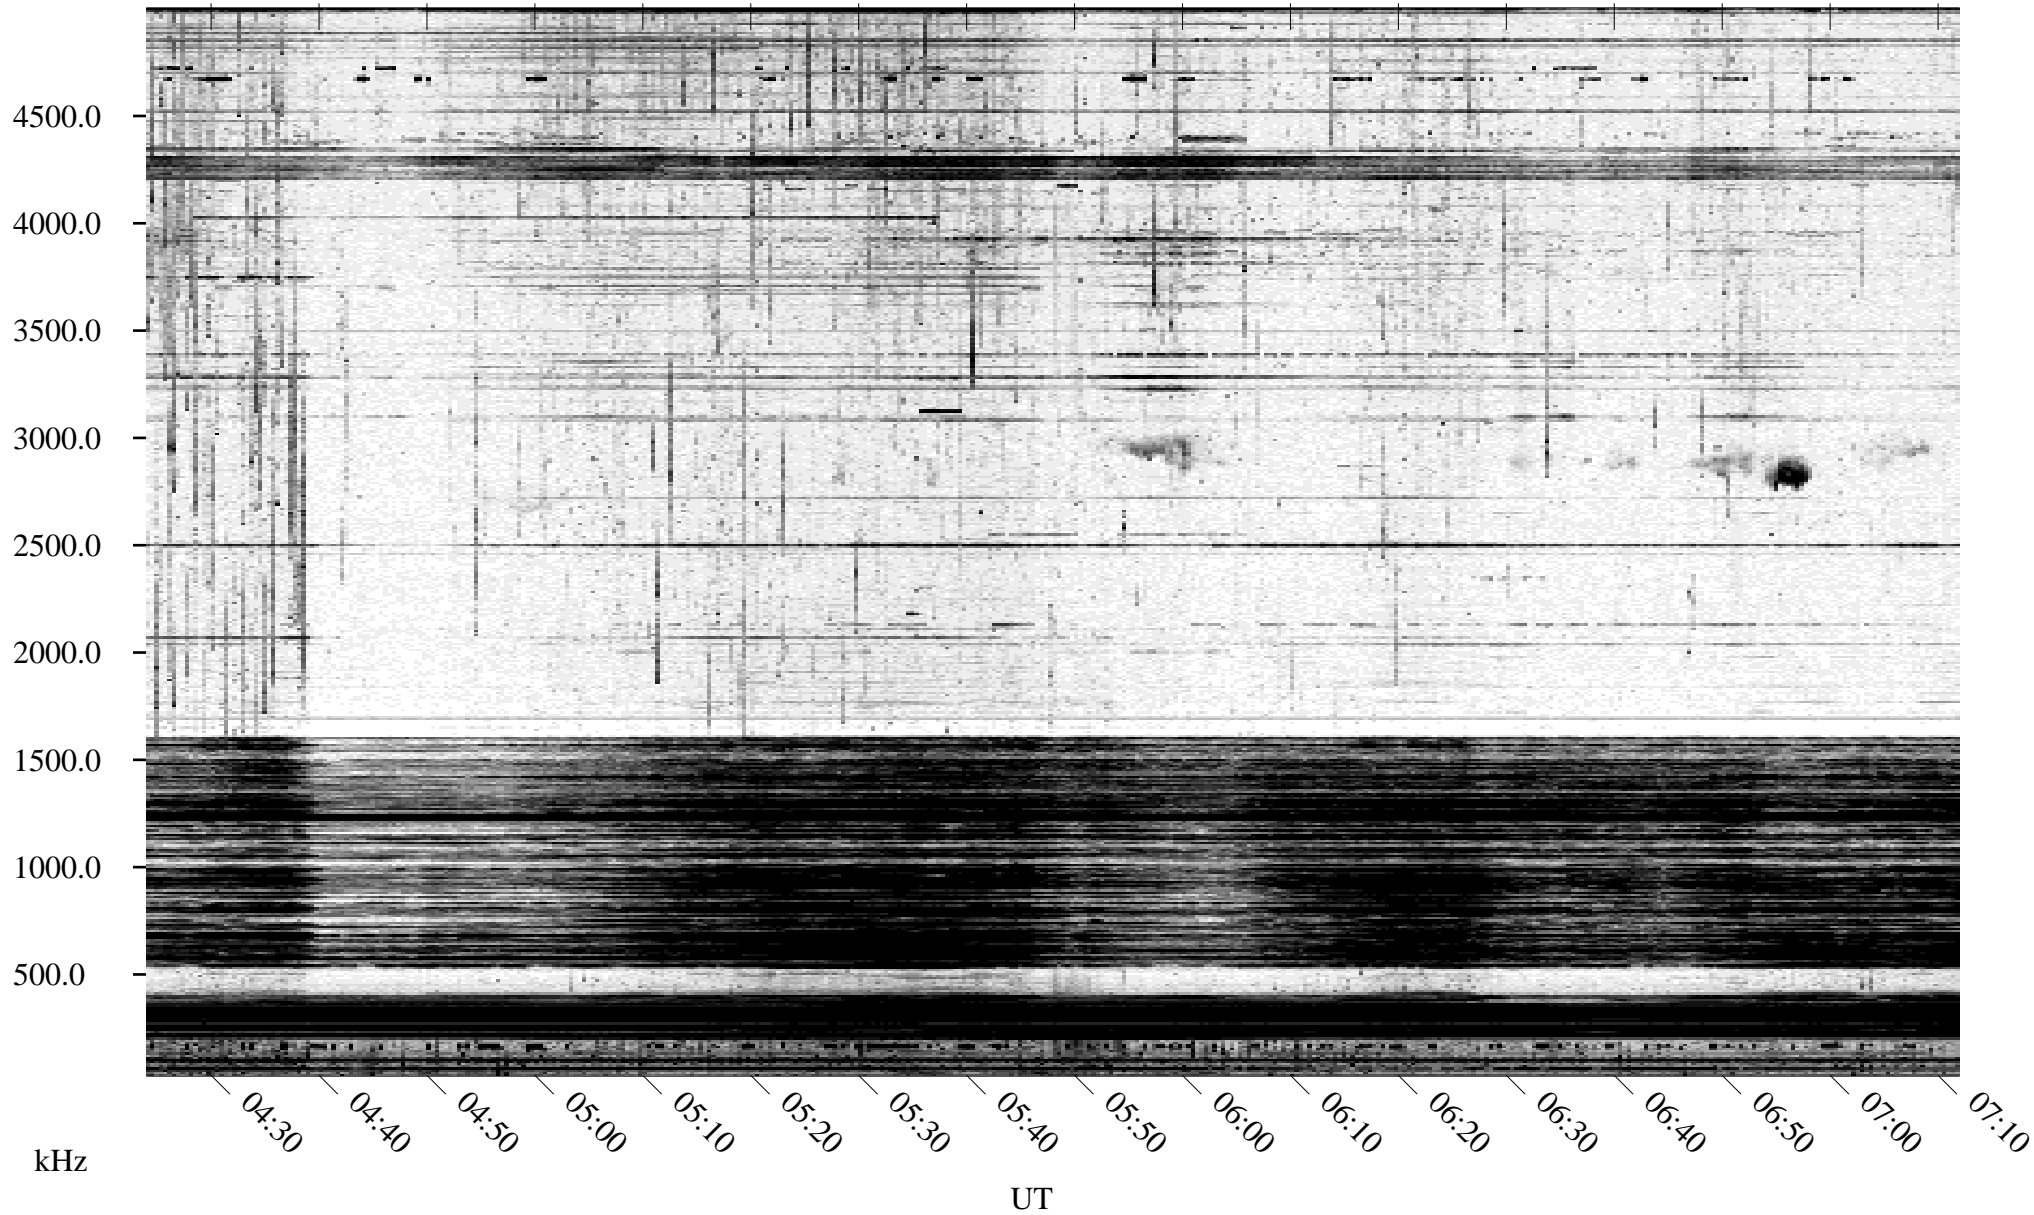

05/18/1995 Churchill, Manitoba

Linear Scale Black = 161 White = 15

ch95138l.r00m max_12

Page 1

05/18/1995 Churchill, Manitoba

Linear Scale Black = 161 White = 15

ch95138l.r00m max_12

Page 2

05/19/1995 Churchill, Manitoba

Linear Scale Black = 161 White = 15

ch95138l.r00m max_12

Page 3

05/19/1995 Churchill, Manitoba

Linear Scale Black = 161 White = 15

ch95138l.r00m max_12

Page 4

05/19/1995 Churchill, Manitoba

Linear Scale Black = 161 White = 15

ch95138l.r00m max_12

Page 5

05/19/1995 Churchill, Manitoba

Linear Scale Black = 161 White = 15

ch95138l.r00m max_12

Page 6

05/19/1995 Churchill, Manitoba

Linear Scale Black = 161 White = 15

ch95138l.r00m max_12

Page 7

05/19/1995 Churchill, Manitoba

Linear Scale Black = 161 White = 15

ch95138l.r00m max_12

Page 8