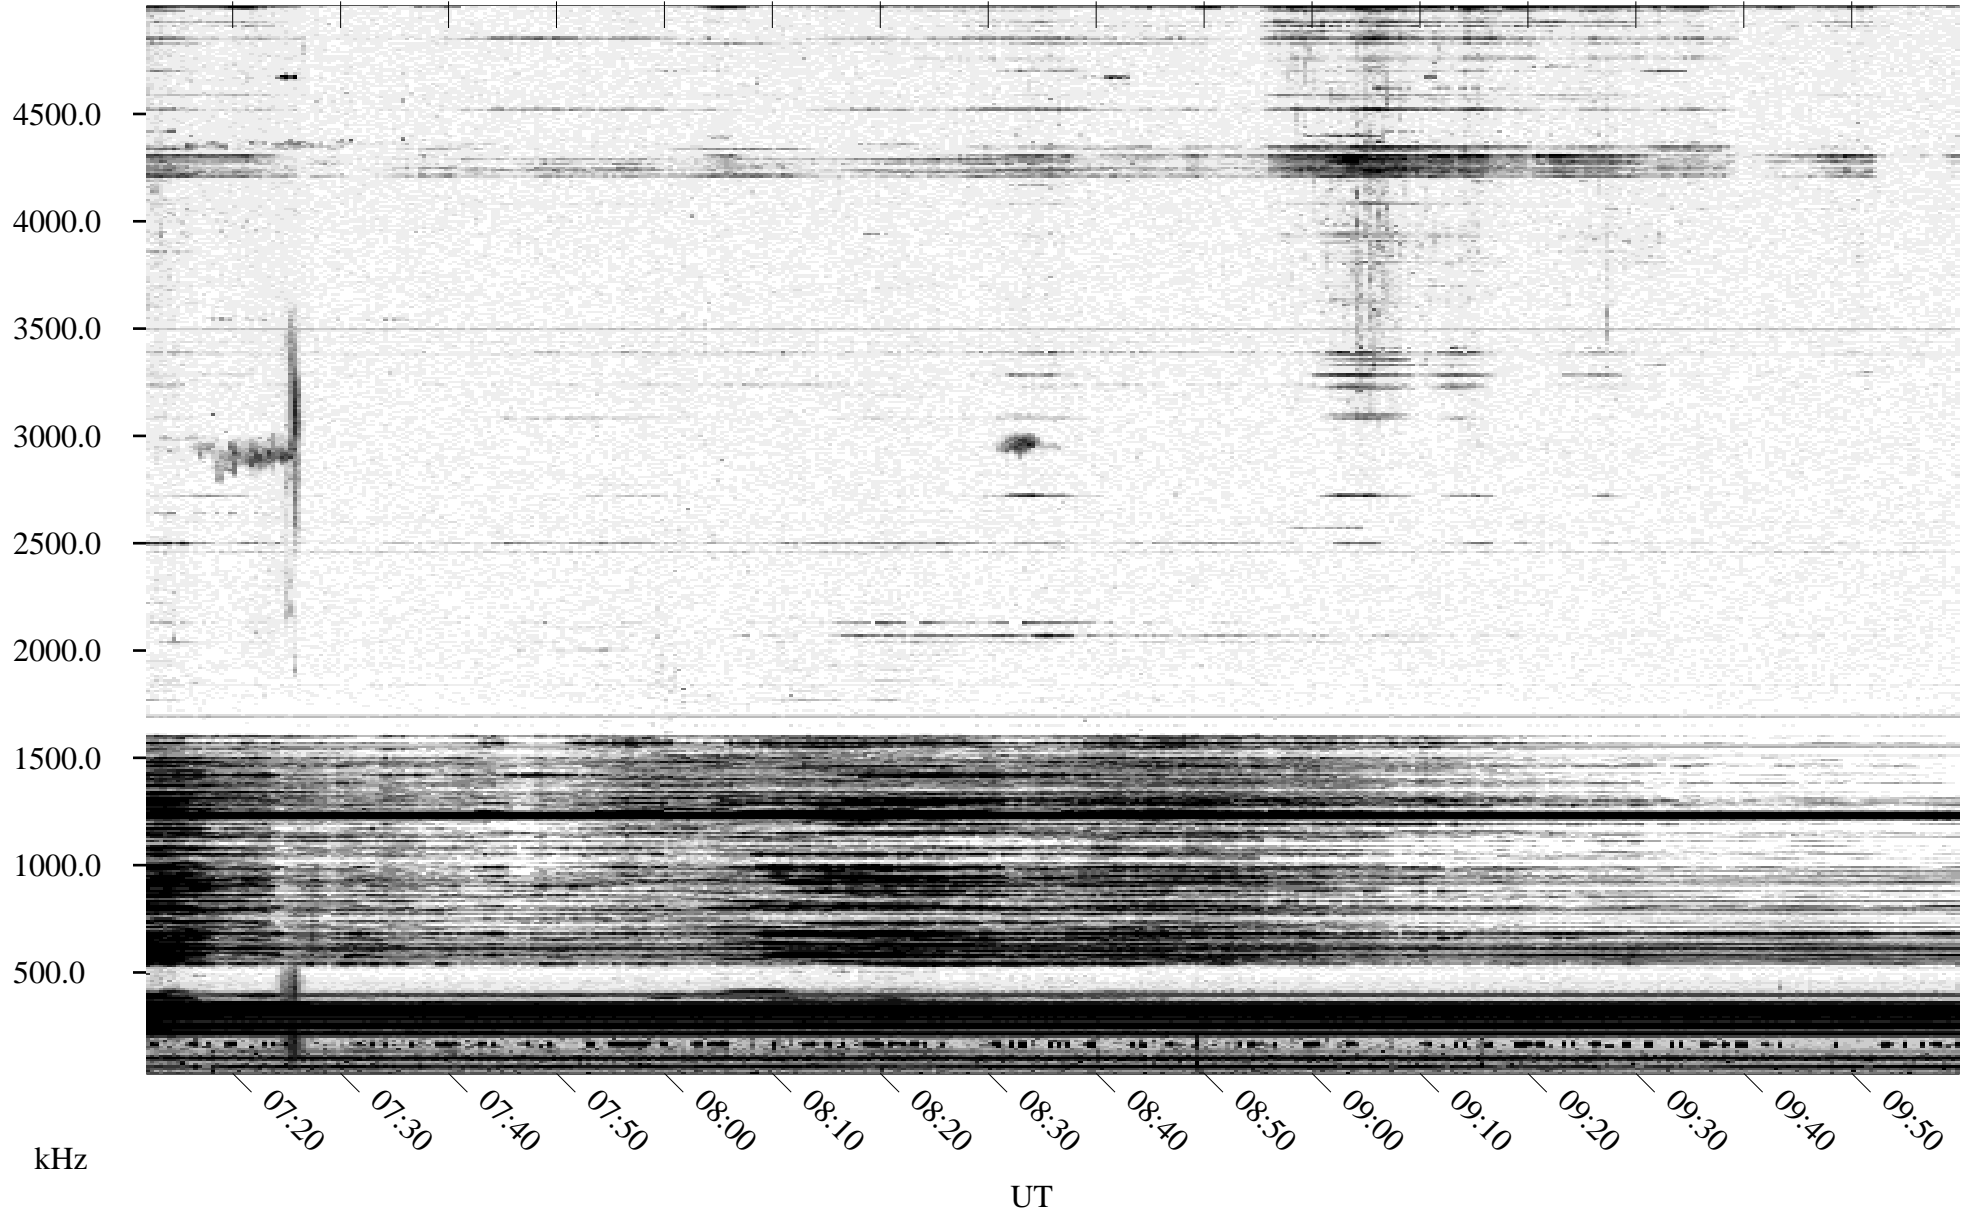

05/18/1995 Churchill, Manitoba

Linear Scale Black = 161 White = 15

ch95138l.r00m max_12

Page 1

05/18/1995 Churchill, Manitoba

Linear Scale Black = 161 White = 15

ch95138l.r00m max_12

Page 2

05/19/1995 Churchill, Manitoba

Linear Scale Black = 161 White = 15

ch95138l.r00m max_12

Page 3

05/19/1995 Churchill, Manitoba

Linear Scale Black = 161 White = 15

ch95138l.r00m max_12

Page 4

05/19/1995 Churchill, Manitoba

Linear Scale Black = 161 White = 15

ch95138l.r00m max_12

Page 5

05/19/1995 Churchill, Manitoba

Linear Scale Black = 161 White = 15

ch95138l.r00m max_12

Page 6

05/19/1995 Churchill, Manitoba

Linear Scale Black = 161 White = 15

ch95138l.r00m max_12

Page 7

05/19/1995 Churchill, Manitoba

Linear Scale Black = 161 White = 15

ch95138l.r00m max_12

Page 8