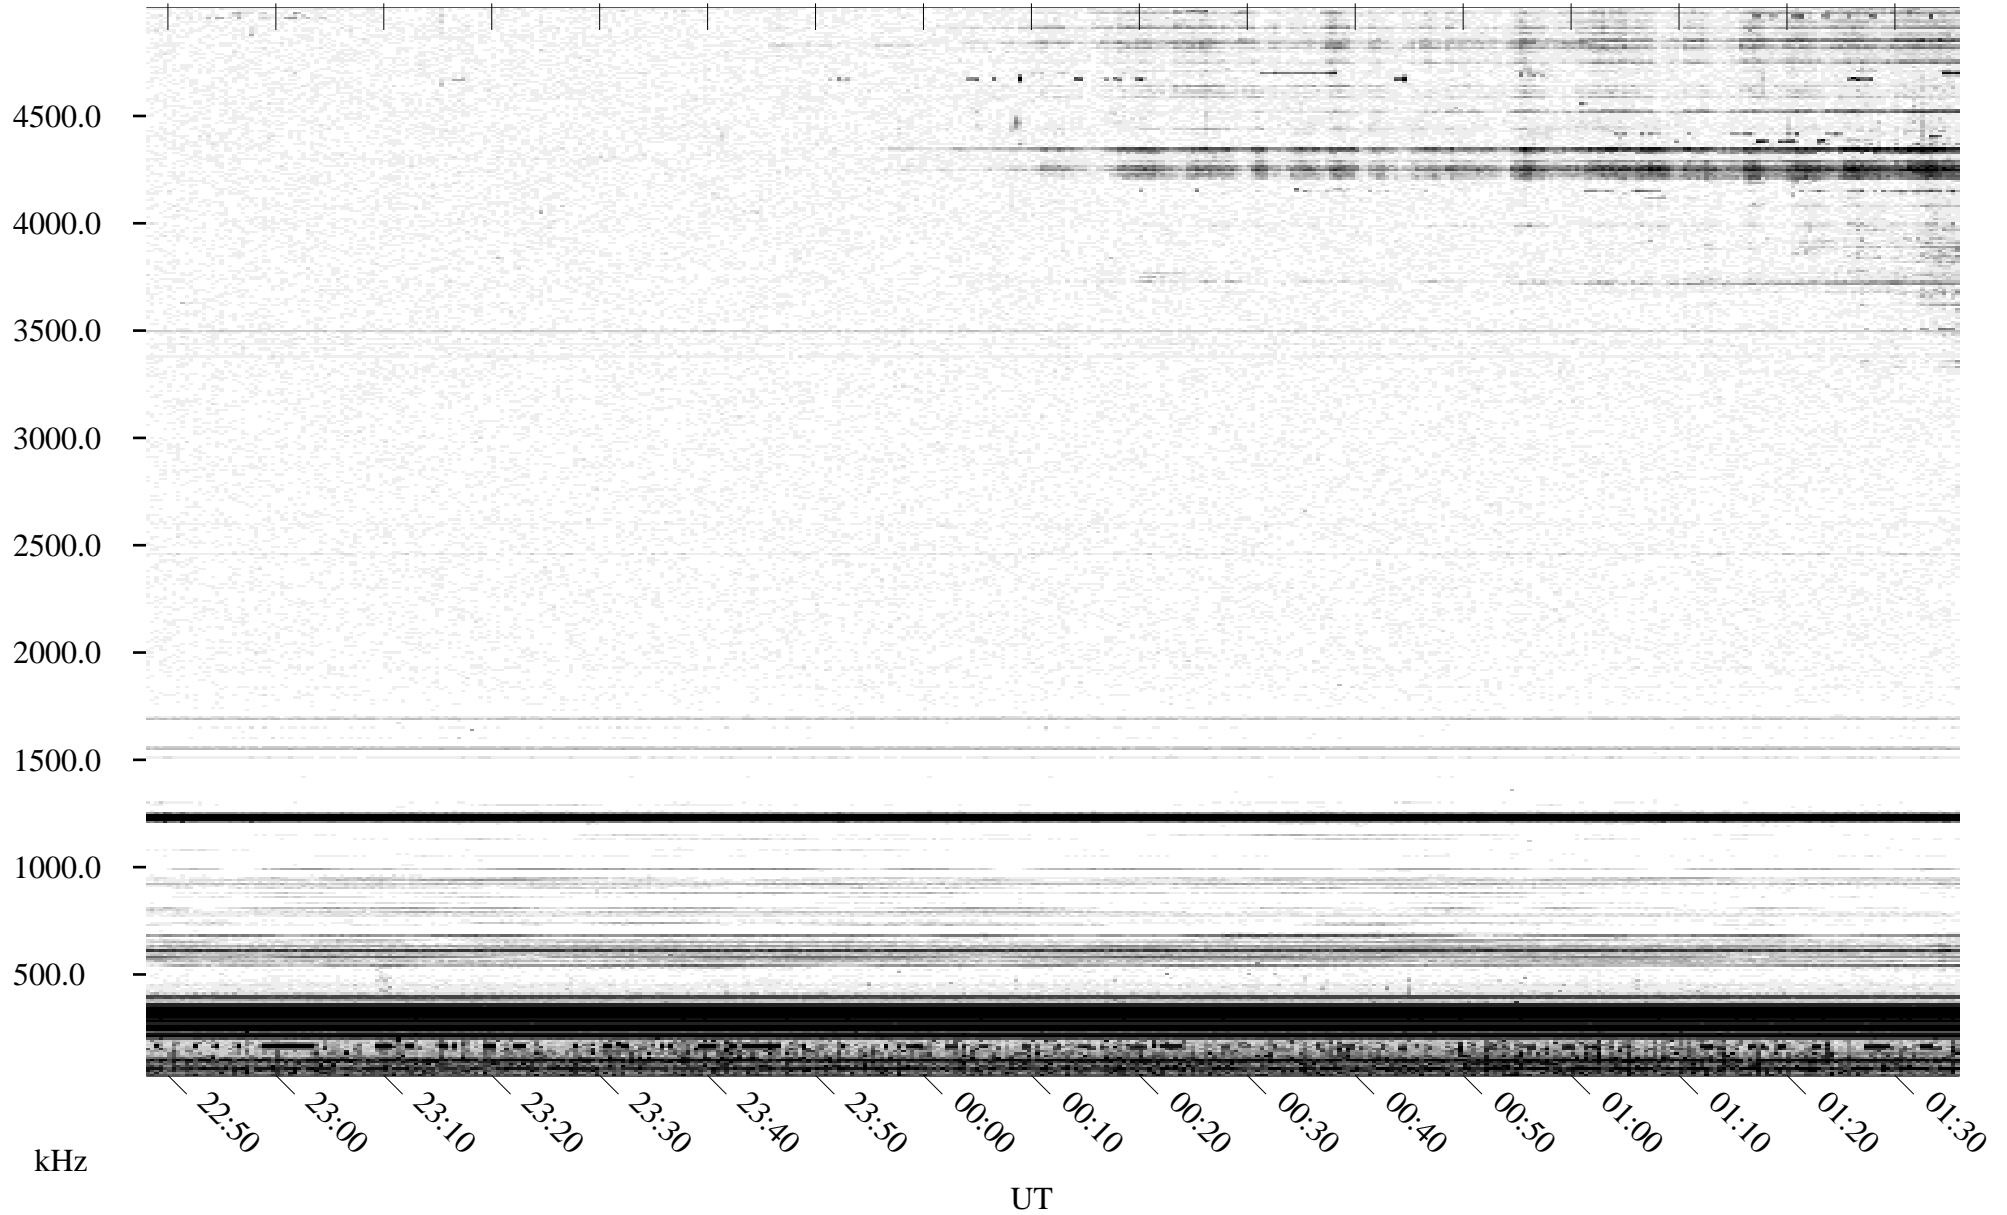

05/18/1995 Churchill, Manitoba

Linear Scale Black = 161 White = 15

ch95138l.r00m max_12

Page 1

05/18/1995 Churchill, Manitoba

Linear Scale Black = 161 White = 15

ch95138l.r00m max_12

Page 2

05/19/1995 Churchill, Manitoba

Linear Scale Black = 161 White = 15

ch95138l.r00m max_12

Page 3

05/19/1995 Churchill, Manitoba

Linear Scale Black = 161 White = 15

ch95138l.r00m max_12

Page 4

05/19/1995 Churchill, Manitoba

Linear Scale Black = 161 White = 15

ch95138l.r00m max_12

Page 5

05/19/1995 Churchill, Manitoba

Linear Scale Black = 161 White = 15

ch95138l.r00m max_12

Page 6

05/19/1995 Churchill, Manitoba

Linear Scale Black = 161 White = 15

ch95138l.r00m max_12

Page 7

05/19/1995 Churchill, Manitoba

Linear Scale Black = 161 White = 15

ch95138l.r00m max_12

Page 8