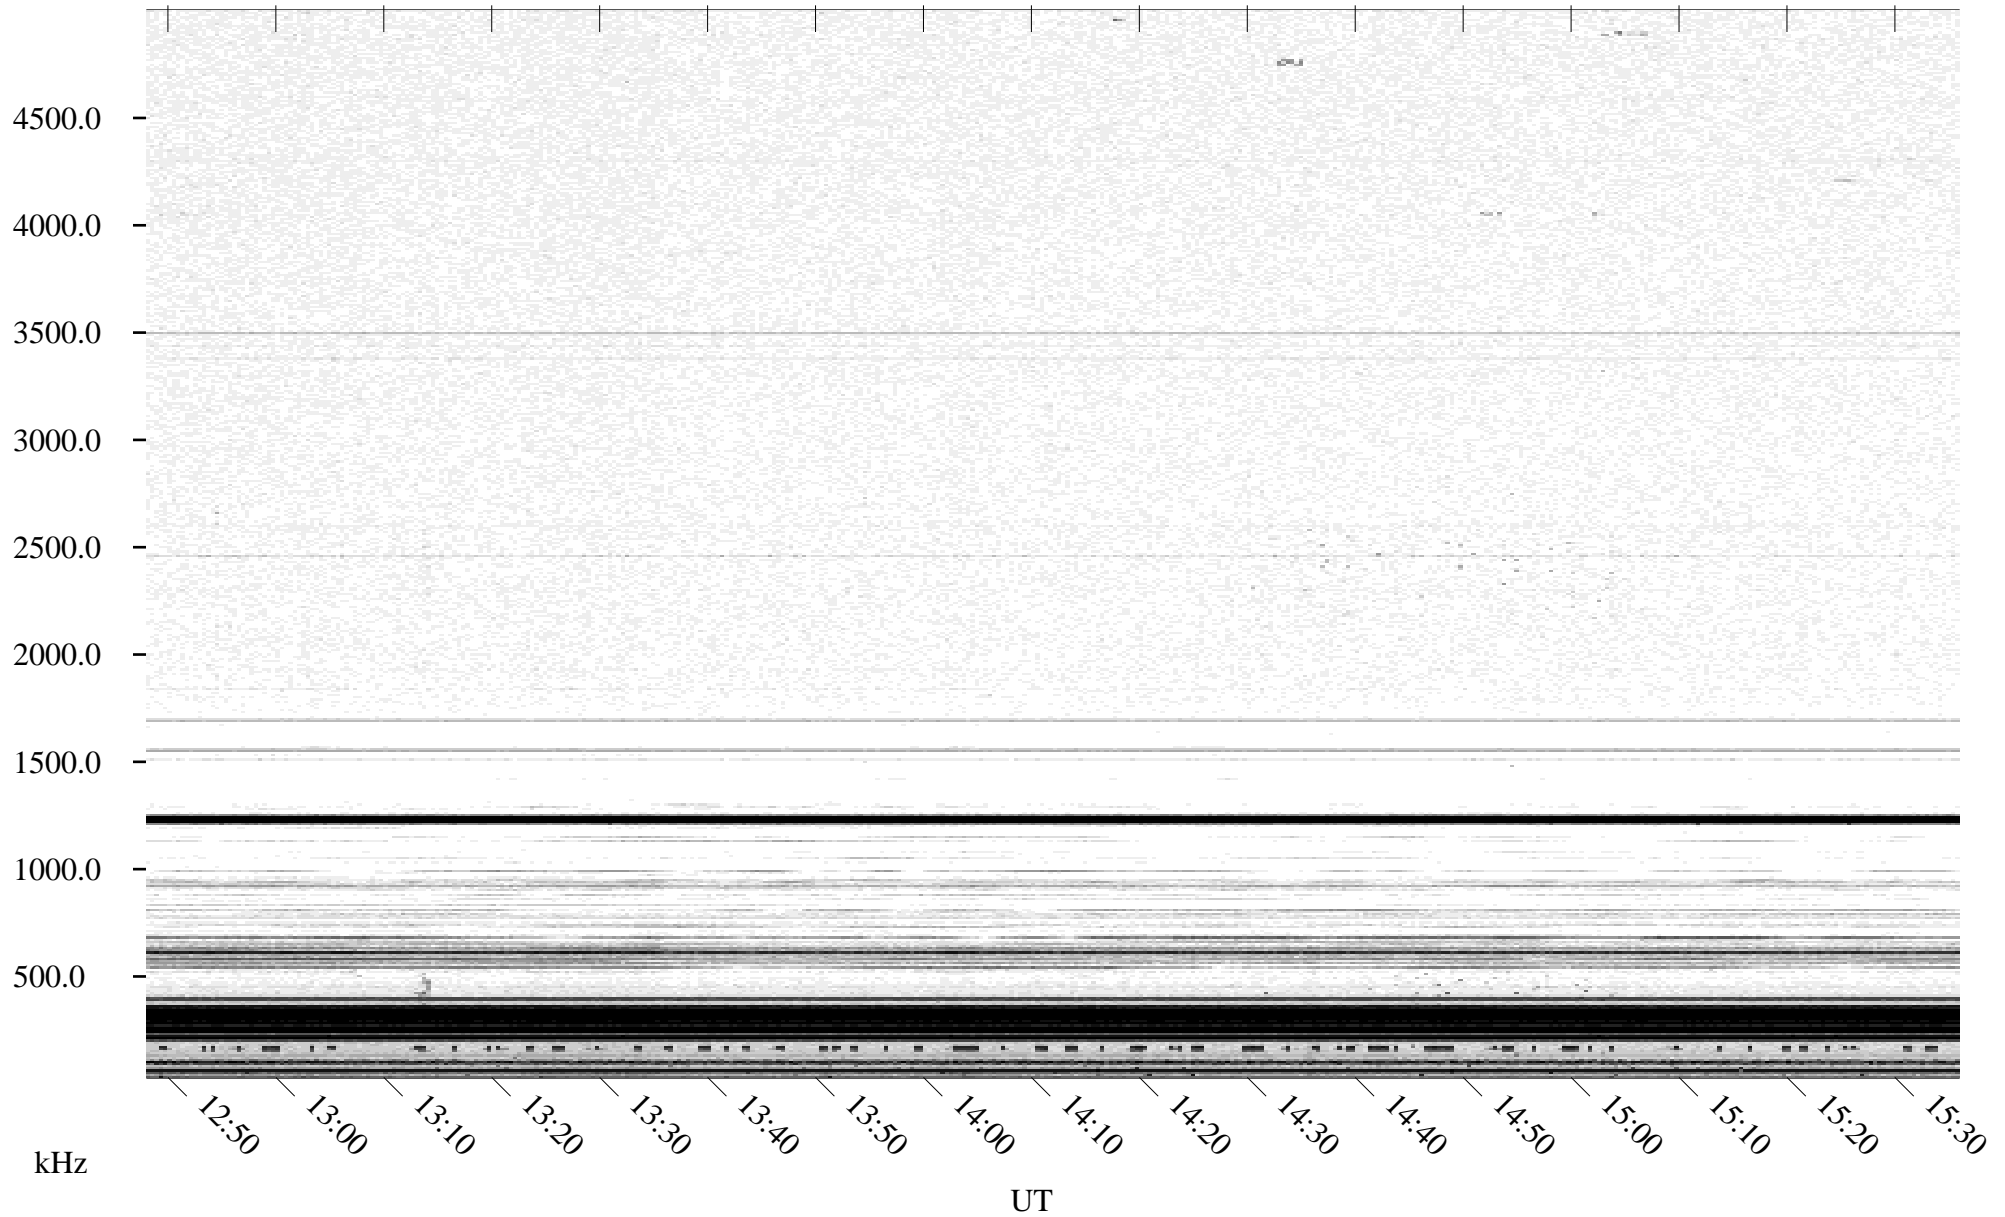

05/18/1995 Churchill, Manitoba

Linear Scale Black = 161 White = 15

ch95138l.r00m max_12

Page 1

05/18/1995 Churchill, Manitoba

Linear Scale Black = 161 White = 15

ch95138l.r00m max_12

Page 2

05/19/1995 Churchill, Manitoba

Linear Scale Black = 161 White = 15

ch95138l.r00m max_12

Page 3

05/19/1995 Churchill, Manitoba

Linear Scale Black = 161 White = 15

ch95138l.r00m max_12

Page 4

05/19/1995 Churchill, Manitoba

Linear Scale Black = 161 White = 15

ch95138l.r00m max_12

Page 5

05/19/1995 Churchill, Manitoba

Linear Scale Black = 161 White = 15

ch95138l.r00m max_12

Page 6

05/19/1995 Churchill, Manitoba

Linear Scale Black = 161 White = 15

ch95138l.r00m max_12

Page 7

05/19/1995 Churchill, Manitoba

Linear Scale Black = 161 White = 15

ch95138l.r00m max_12

Page 8