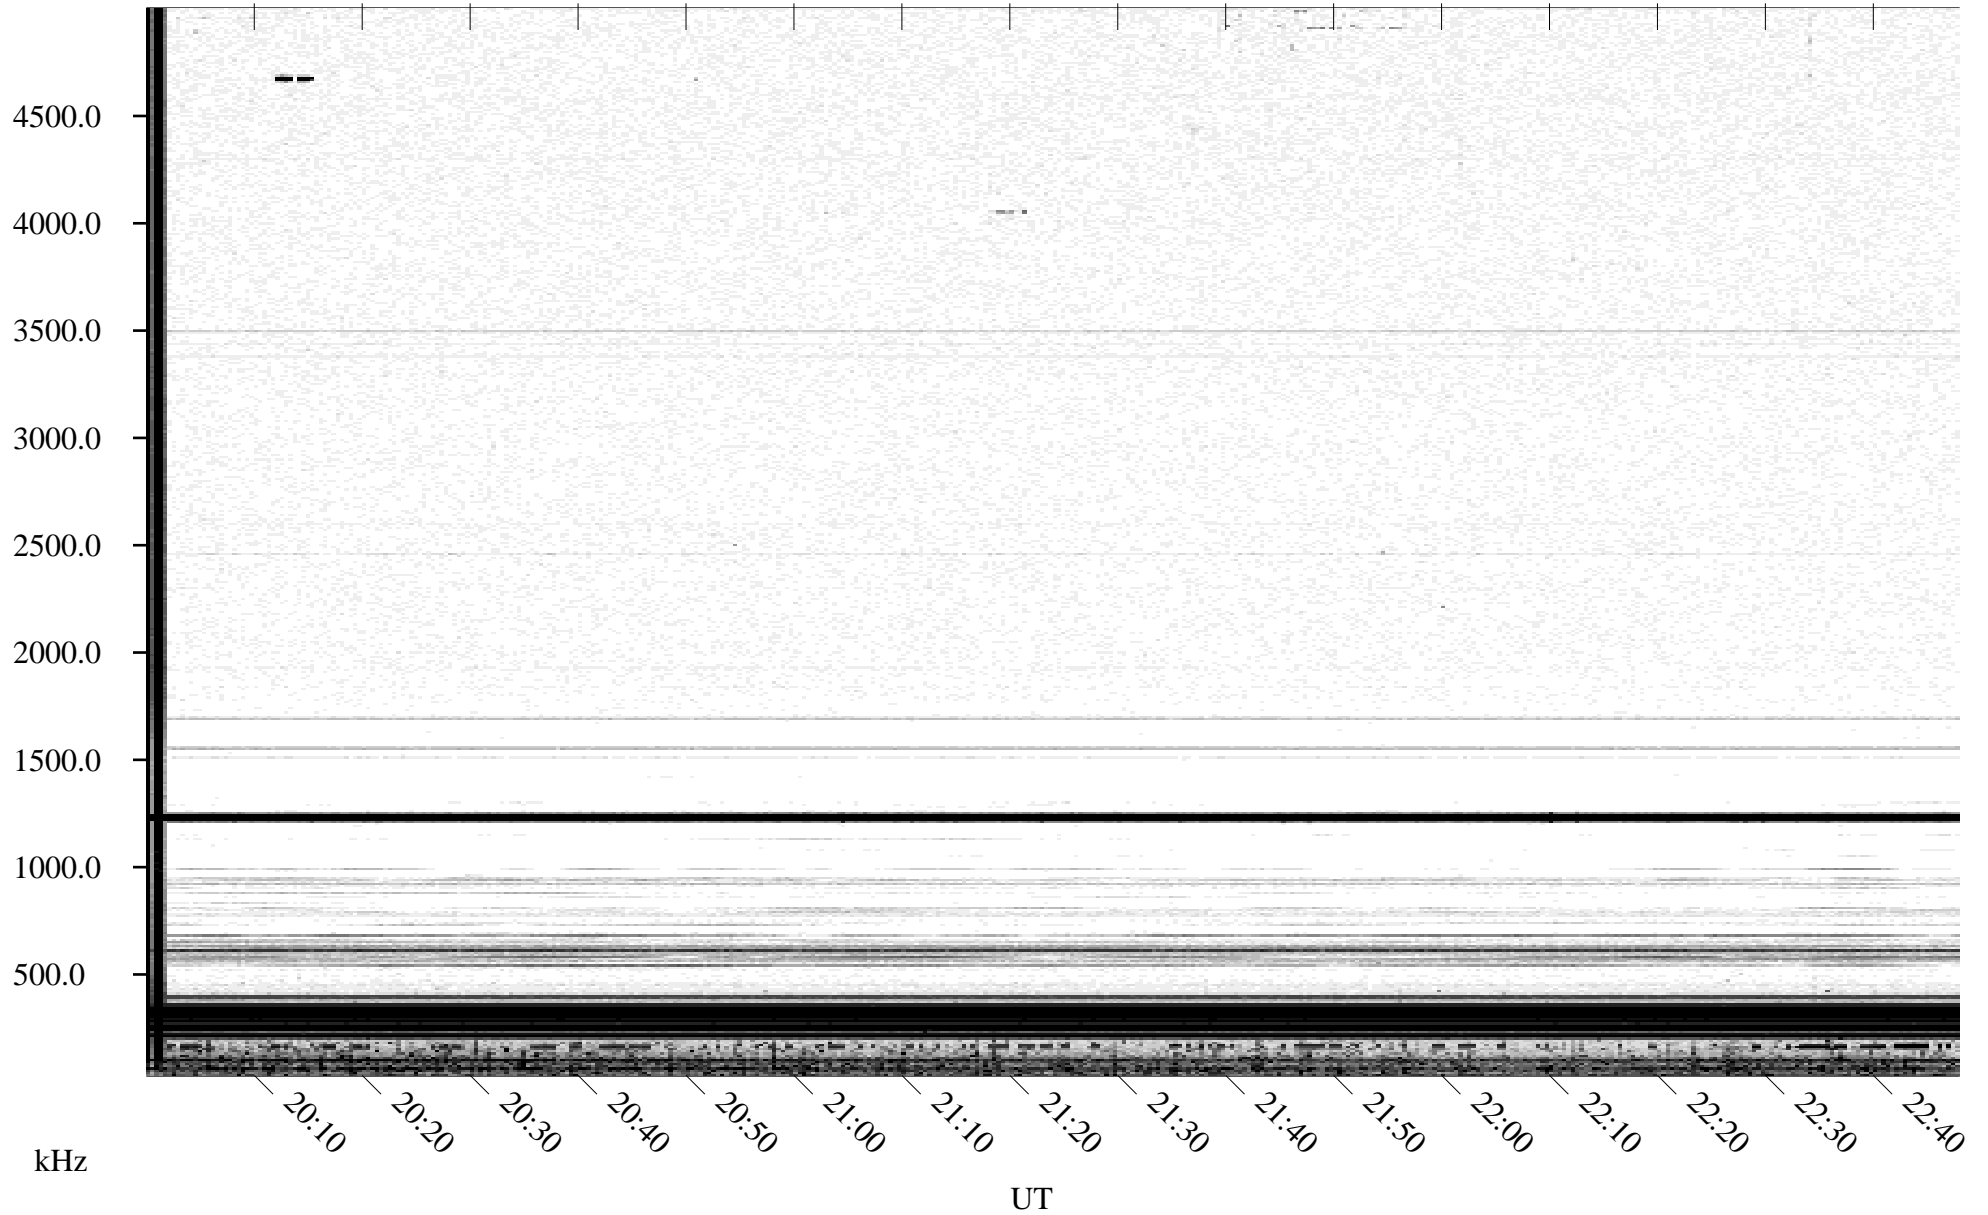

05/18/1995 Churchill, Manitoba

Linear Scale Black = 161 White = 15

ch95138l.r00m max_12

Page 1

05/18/1995 Churchill, Manitoba

Linear Scale Black = 161 White = 15

ch95138l.r00m max_12

Page 2

05/19/1995 Churchill, Manitoba

Linear Scale Black = 161 White = 15

ch95138l.r00m max_12

Page 3

05/19/1995 Churchill, Manitoba

Linear Scale Black = 161 White = 15

ch95138l.r00m max_12

Page 4

05/19/1995 Churchill, Manitoba

Linear Scale Black = 161 White = 15

ch95138l.r00m max_12

Page 5

05/19/1995 Churchill, Manitoba

Linear Scale Black = 161 White = 15

ch95138l.r00m max_12

Page 6

05/19/1995 Churchill, Manitoba

Linear Scale Black = 161 White = 15

ch95138l.r00m max_12

Page 7

05/19/1995 Churchill, Manitoba

Linear Scale Black = 161 White = 15

ch95138l.r00m max_12

Page 8