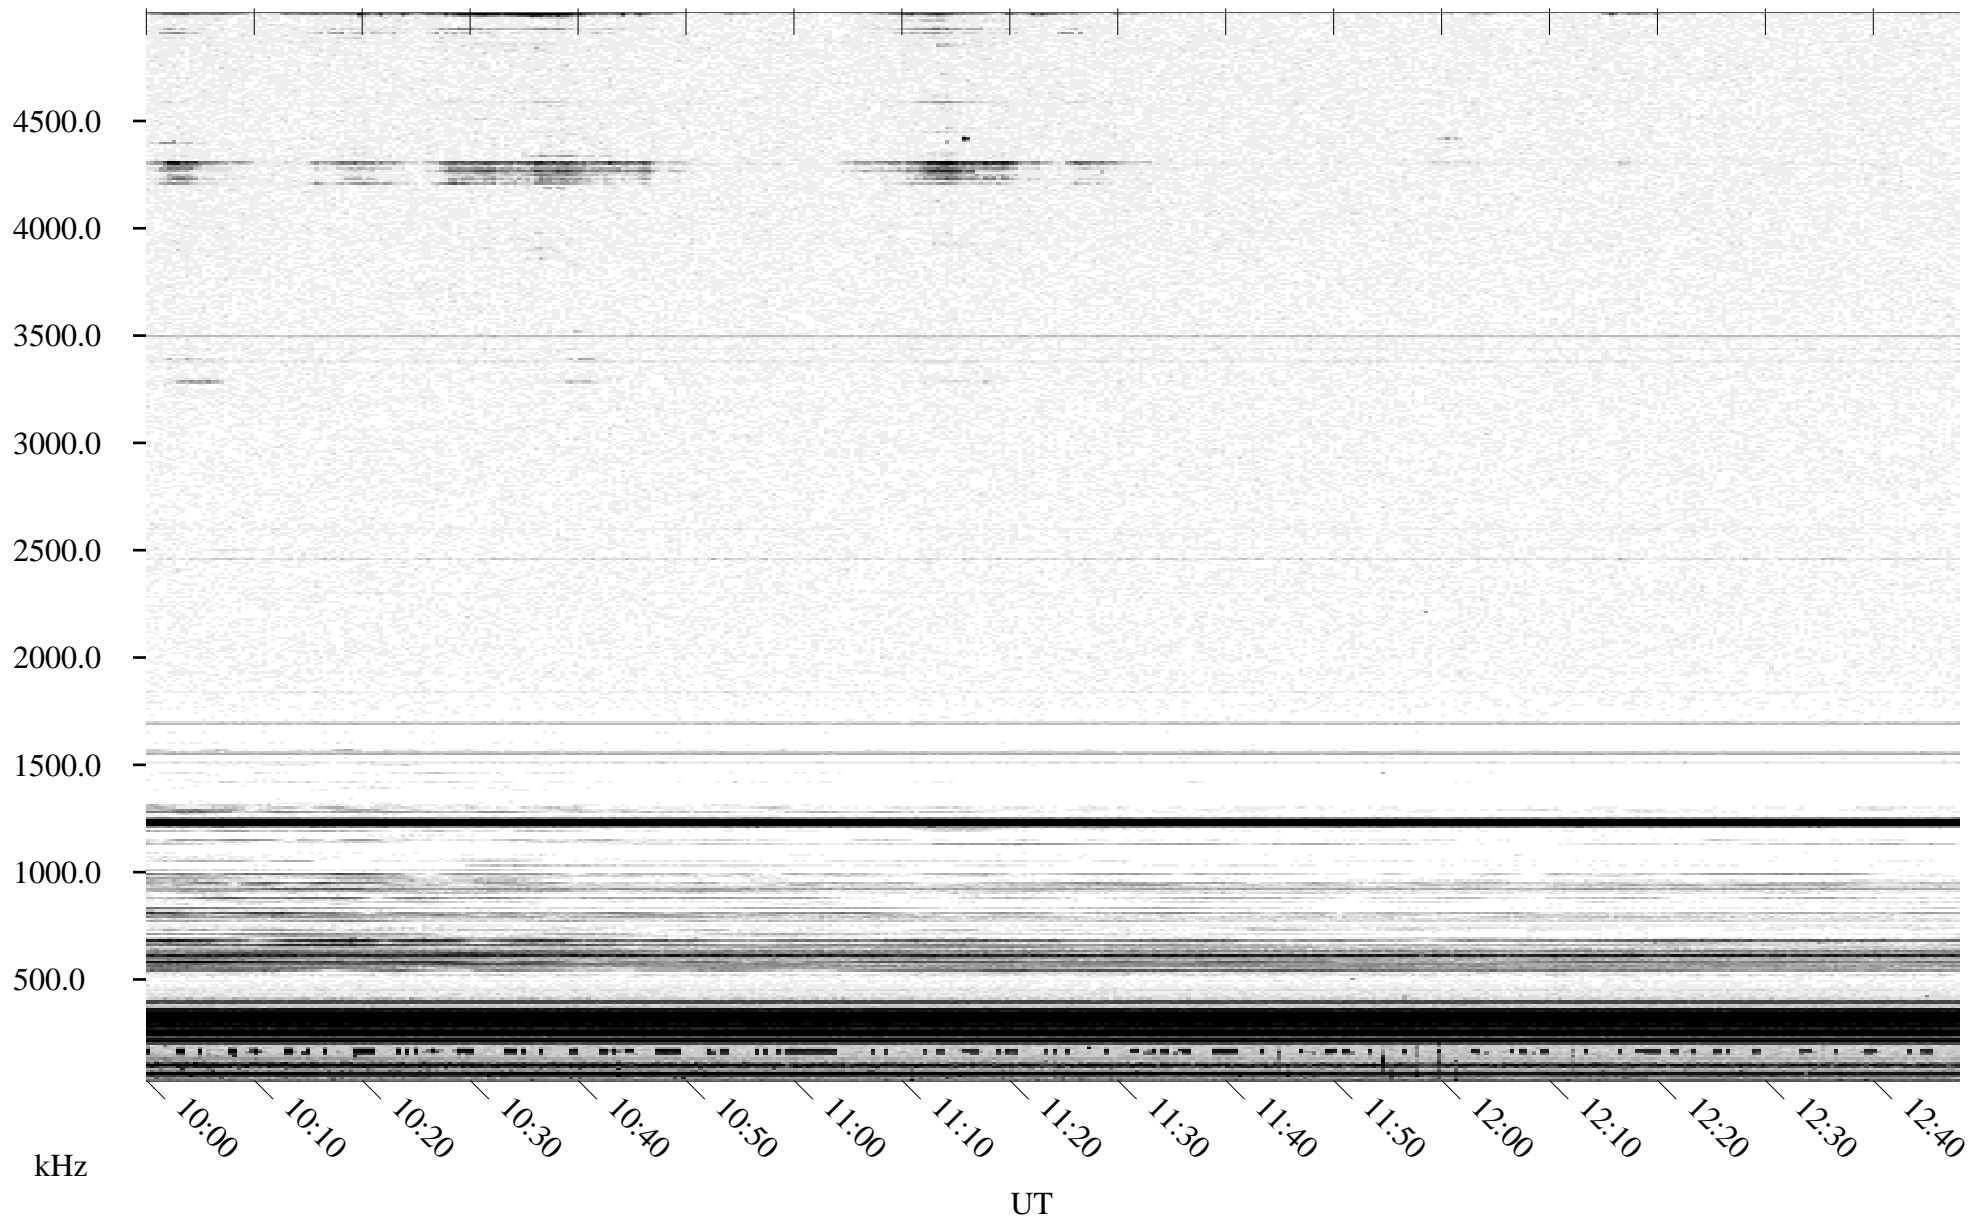

05/18/1995 Churchill, Manitoba

Linear Scale Black = 161 White = 15

ch95138l.r00m max_12

Page 1

05/18/1995 Churchill, Manitoba

Linear Scale Black = 161 White = 15

ch95138l.r00m max_12

Page 2

05/19/1995 Churchill, Manitoba

Linear Scale Black = 161 White = 15

ch95138l.r00m max_12

Page 3

05/19/1995 Churchill, Manitoba

Linear Scale Black = 161 White = 15

ch95138l.r00m max_12

Page 4

05/19/1995 Churchill, Manitoba

Linear Scale Black = 161 White = 15

ch95138l.r00m max_12

Page 5

05/19/1995 Churchill, Manitoba

Linear Scale Black = 161 White = 15

ch95138l.r00m max_12

Page 6

05/19/1995 Churchill, Manitoba

Linear Scale Black = 161 White = 15

ch95138l.r00m max_12

Page 7

05/19/1995 Churchill, Manitoba

Linear Scale Black = 161 White = 15

ch95138l.r00m max_12

Page 8