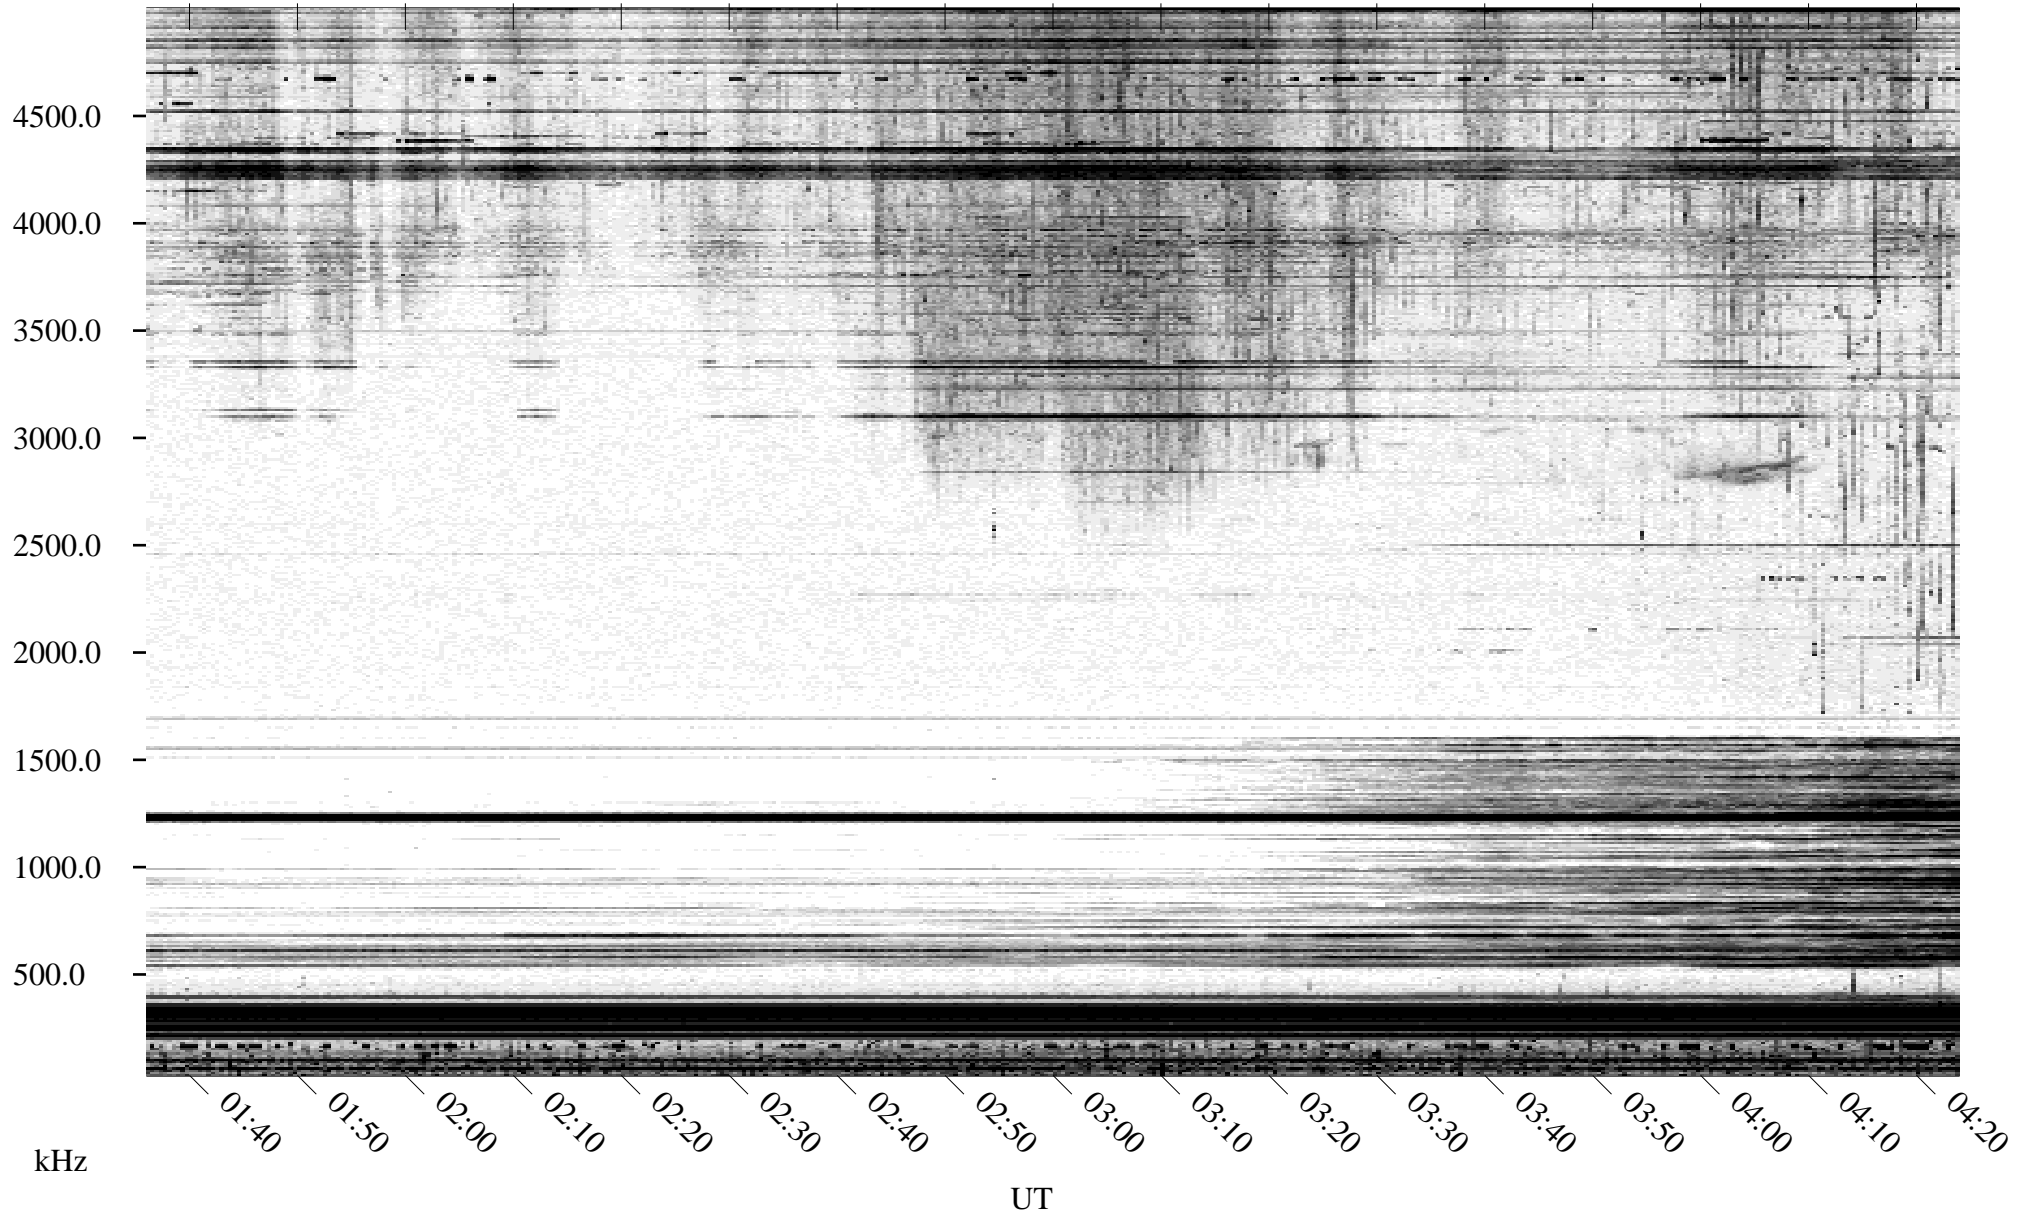

05/18/1995 Churchill, Manitoba

Linear Scale Black = 161 White = 15

ch95138l.r00m max_12

Page 1

05/18/1995 Churchill, Manitoba

Linear Scale Black = 161 White = 15

ch95138l.r00m max_12

Page 2

05/19/1995 Churchill, Manitoba

Linear Scale Black = 161 White = 15

ch95138l.r00m max_12

Page 3

05/19/1995 Churchill, Manitoba

Linear Scale Black = 161 White = 15

ch95138l.r00m max_12

Page 4

05/19/1995 Churchill, Manitoba

Linear Scale Black = 161 White = 15

ch95138l.r00m max_12

Page 5

05/19/1995 Churchill, Manitoba

Linear Scale Black = 161 White = 15

ch95138l.r00m max_12

Page 6

05/19/1995 Churchill, Manitoba

Linear Scale Black = 161 White = 15

ch95138l.r00m max_12

Page 7

05/19/1995 Churchill, Manitoba

Linear Scale Black = 161 White = 15

ch95138l.r00m max_12

Page 8