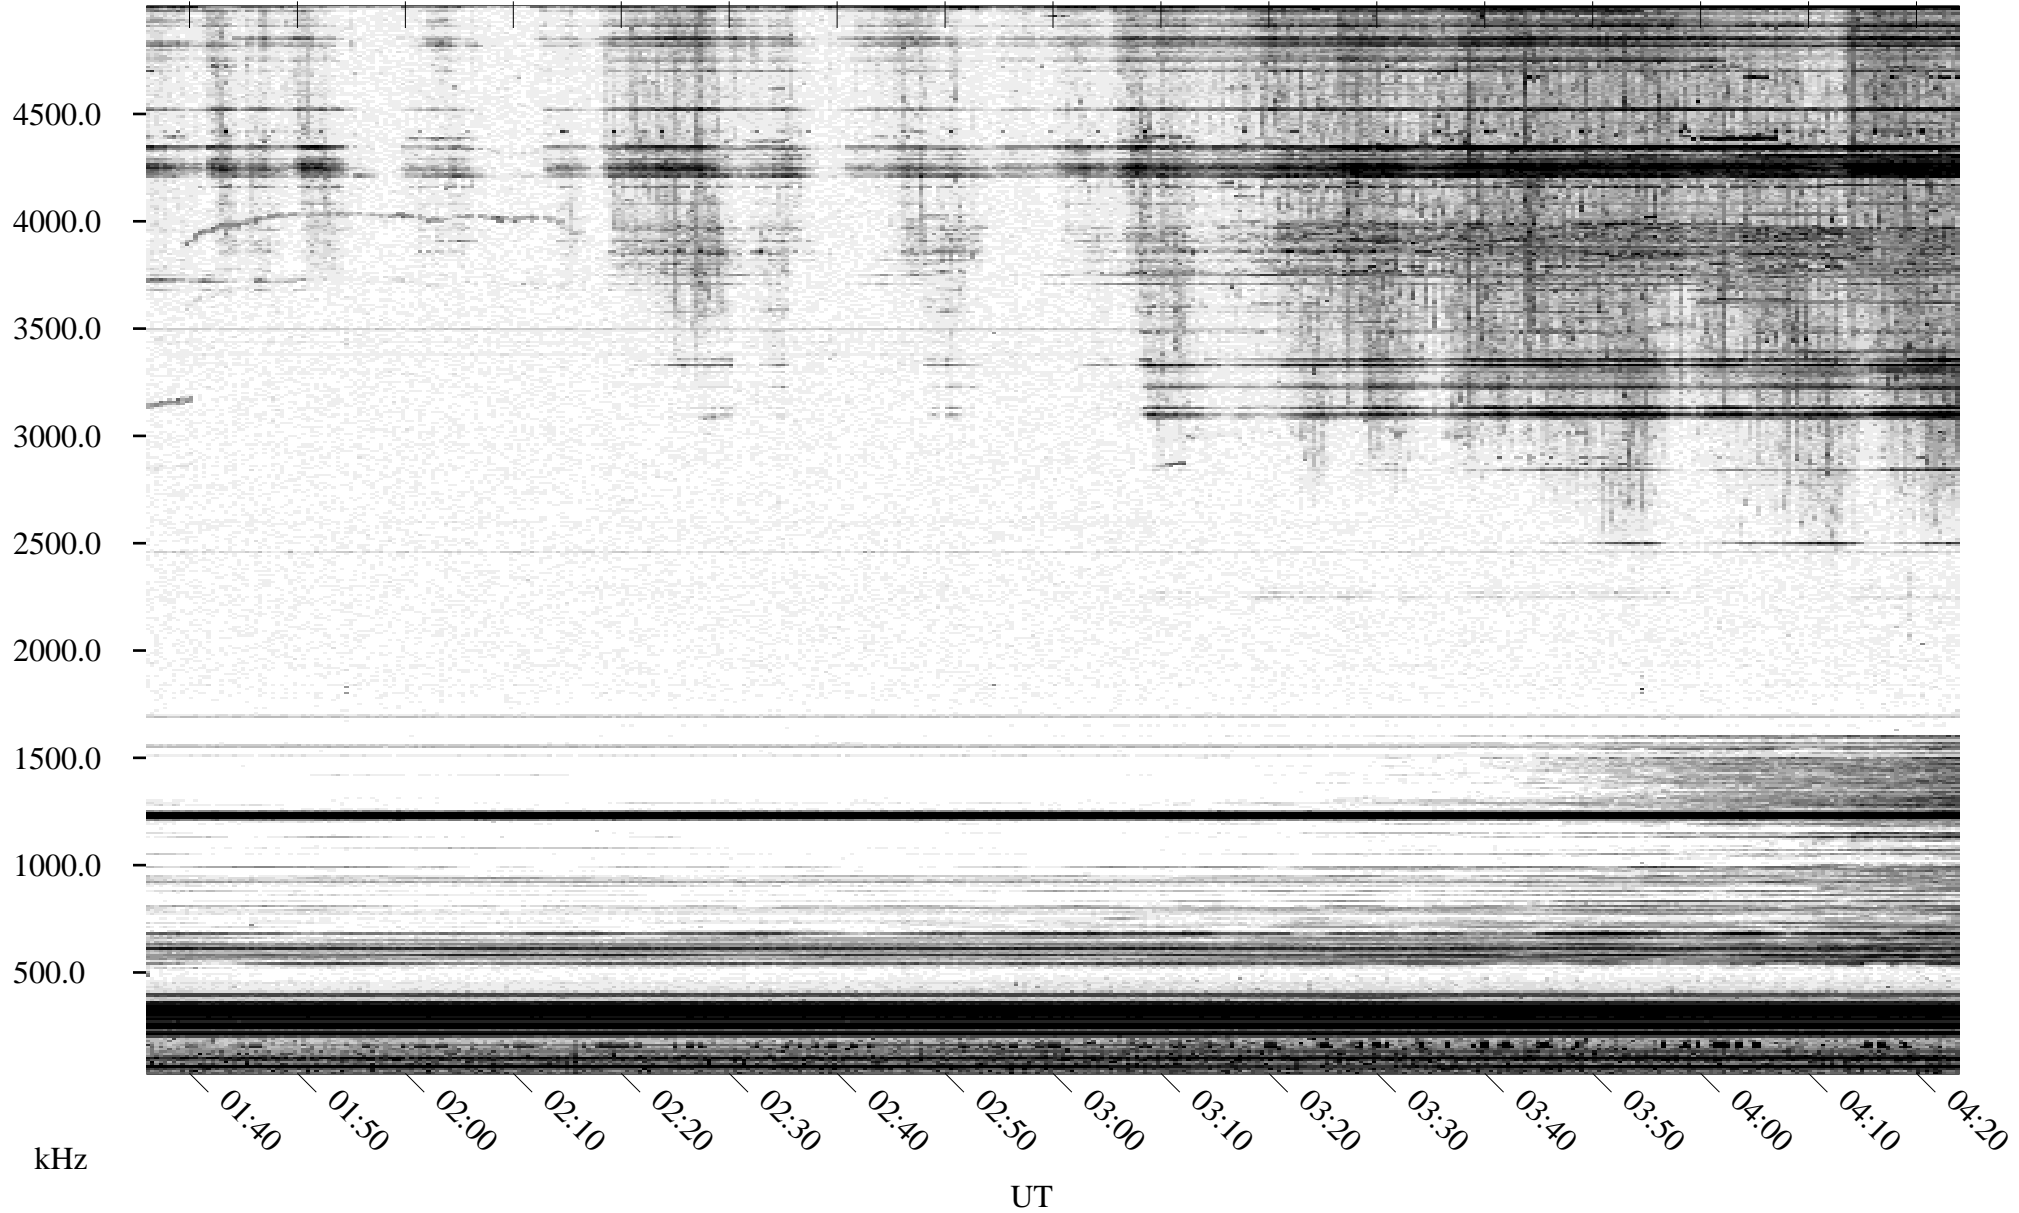

05/19/1995 Churchill, Manitoba

Linear Scale Black = 161 White = 15

ch95139l.r00m max_12

Page 1

05/19/1995 Churchill, Manitoba

Linear Scale Black = 161 White = 15

ch95139l.r00m max_12

Page 2

05/20/1995 Churchill, Manitoba

Linear Scale Black = 161 White = 15

ch95139l.r00m max_12

Page 3

05/20/1995 Churchill, Manitoba

Linear Scale Black = 161 White = 15

ch95139l.r00m max_12

Page 4

05/20/1995 Churchill, Manitoba

Linear Scale Black = 161 White = 15

ch95139l.r00m max_12

Page 5

05/20/1995 Churchill, Manitoba

Linear Scale Black = 161 White = 15

ch95139l.r00m max_12

Page 6

05/20/1995 Churchill, Manitoba

Linear Scale Black = 161 White = 15

ch95139l.r00m max_12

Page 7

05/20/1995 Churchill, Manitoba

Linear Scale Black = 161 White = 15

ch95139l.r00m max_12