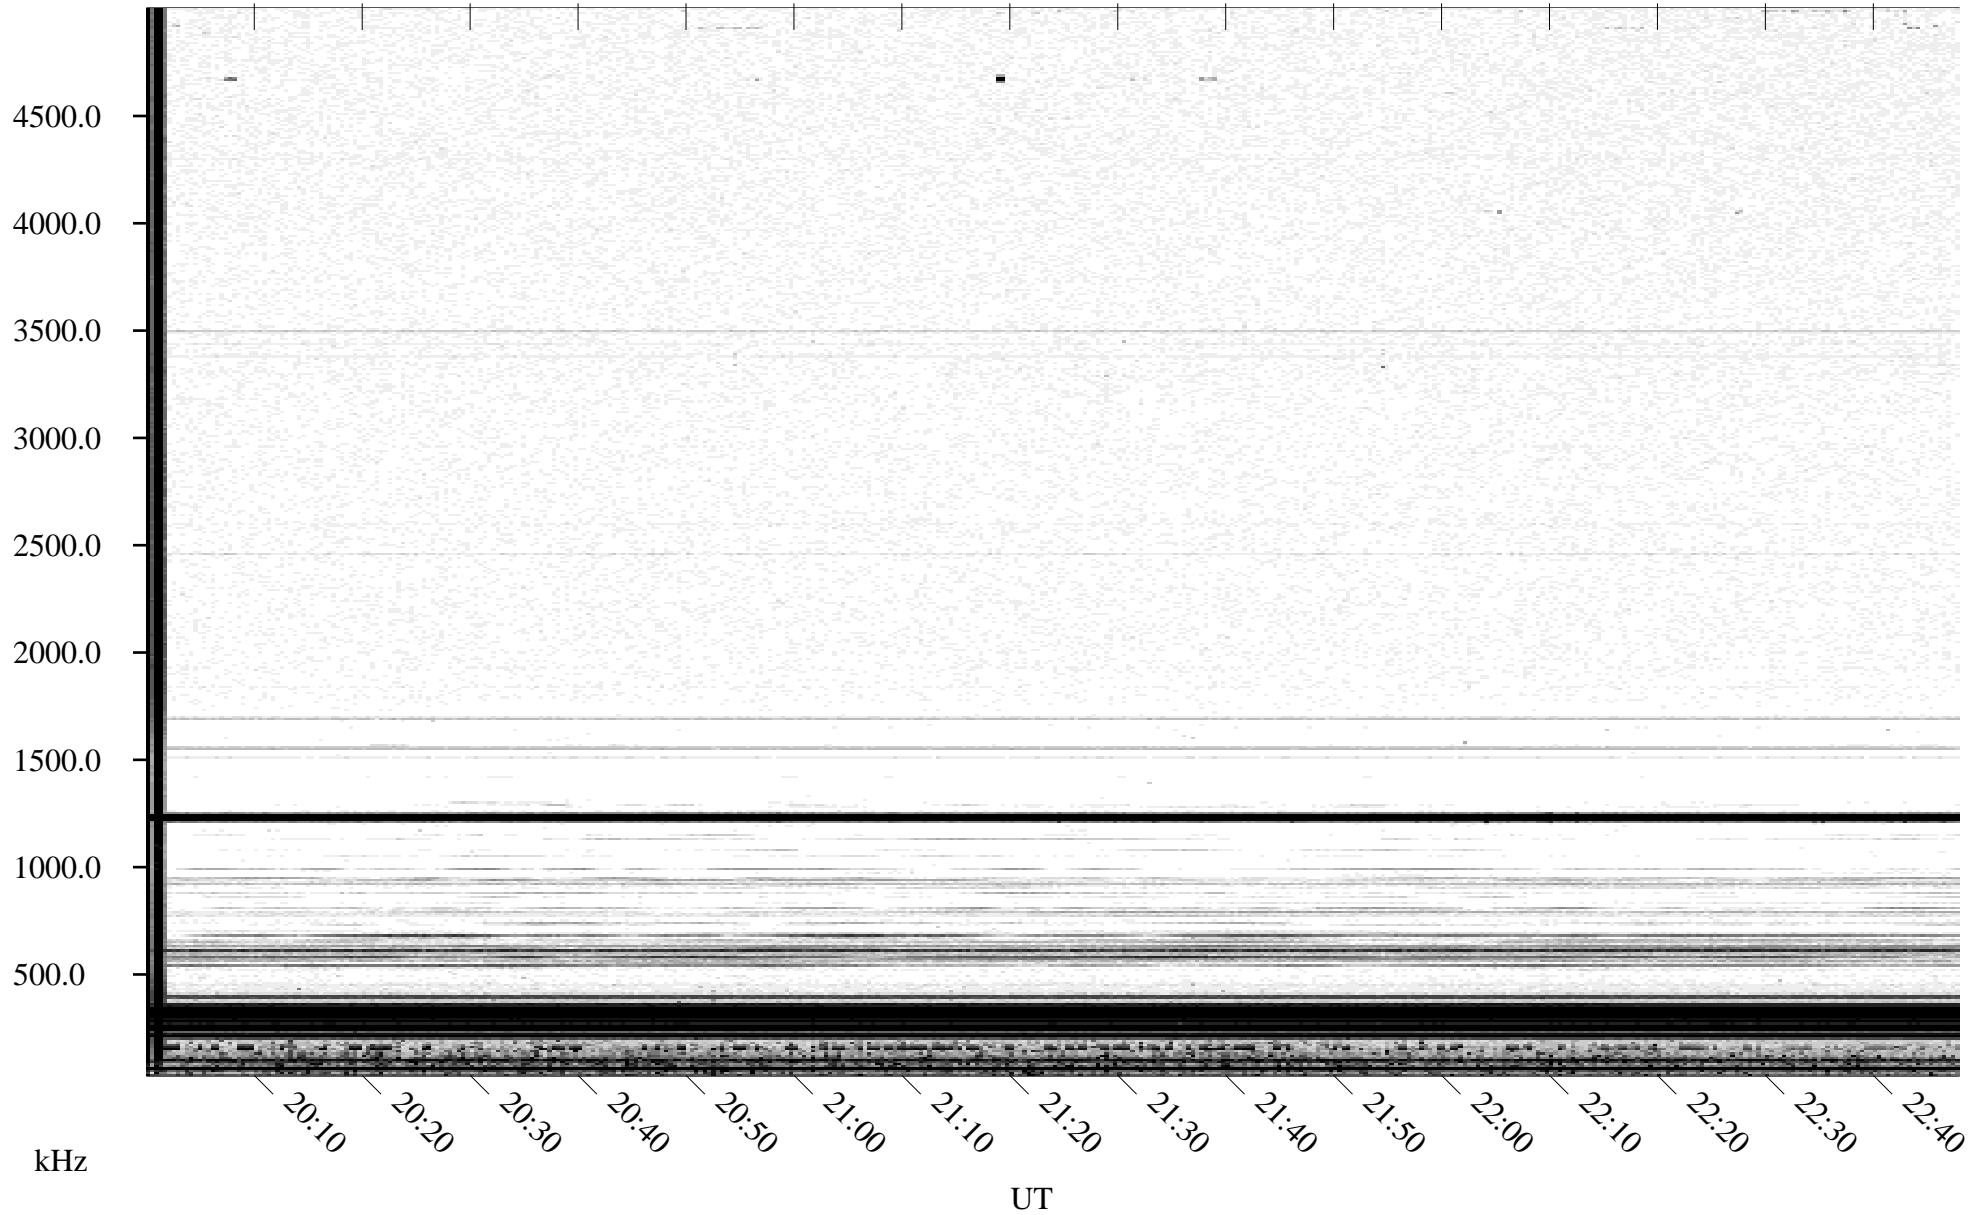

05/19/1995 Churchill, Manitoba

Linear Scale Black = 161 White = 15

ch95139l.r00m max_12

Page 1

05/19/1995 Churchill, Manitoba

Linear Scale Black = 161 White = 15

ch95139l.r00m max_12

Page 2

05/20/1995 Churchill, Manitoba

Linear Scale Black = 161 White = 15

ch95139l.r00m max_12

Page 3

05/20/1995 Churchill, Manitoba

Linear Scale Black = 161 White = 15

ch95139l.r00m max_12

Page 4

05/20/1995 Churchill, Manitoba

Linear Scale Black = 161 White = 15

ch95139l.r00m max_12

Page 5

05/20/1995 Churchill, Manitoba

Linear Scale Black = 161 White = 15

ch95139l.r00m max_12

Page 6

05/20/1995 Churchill, Manitoba

Linear Scale Black = 161 White = 15

ch95139l.r00m max_12

Page 7

05/20/1995 Churchill, Manitoba

Linear Scale Black = 161 White = 15

ch95139l.r00m max_12