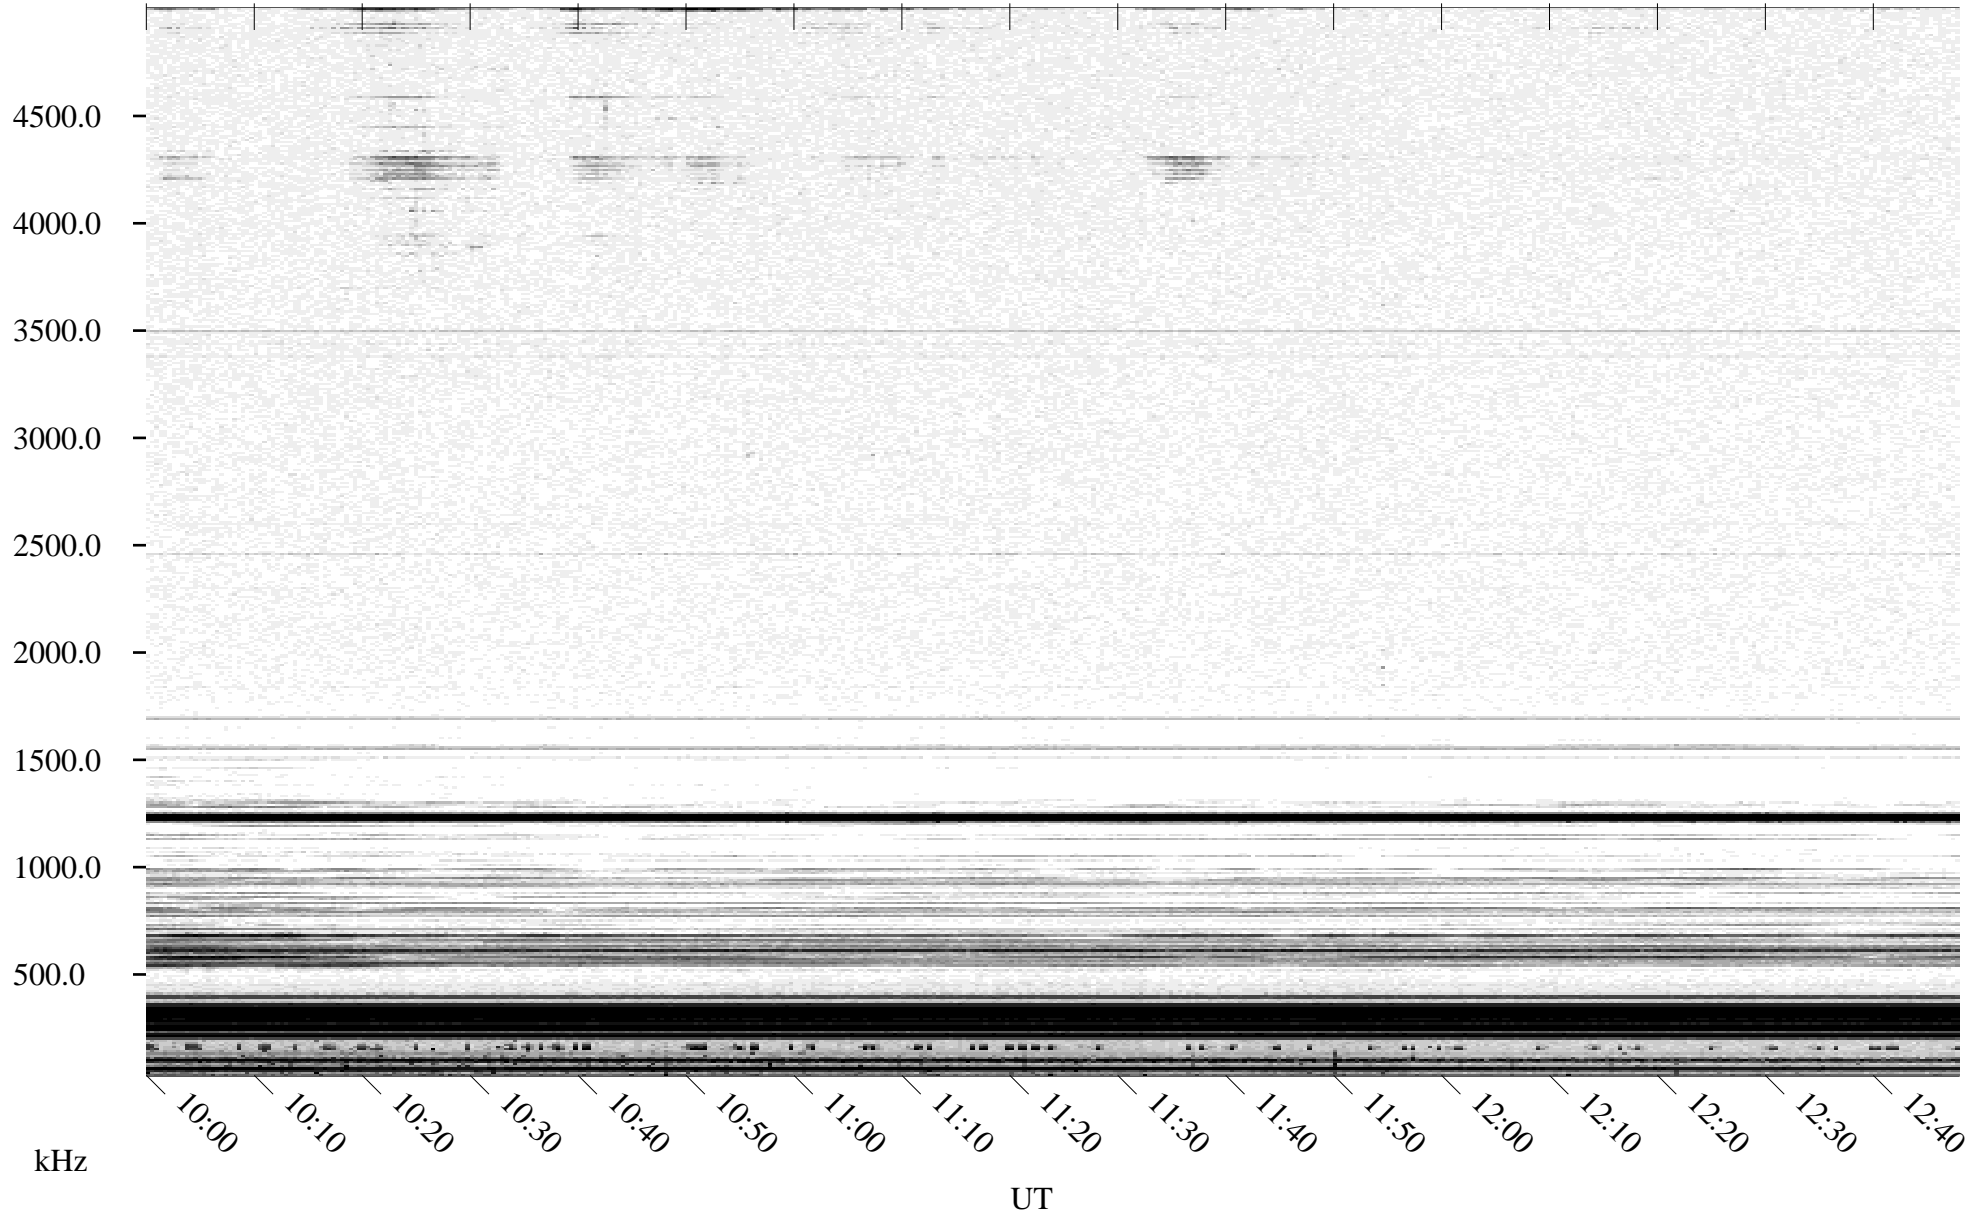

05/19/1995 Churchill, Manitoba

Linear Scale Black = 161 White = 15

ch95139l.r00m max_12

Page 1

05/19/1995 Churchill, Manitoba

Linear Scale Black = 161 White = 15

ch95139l.r00m max_12

Page 2

05/20/1995 Churchill, Manitoba

Linear Scale Black = 161 White = 15

ch95139l.r00m max_12

Page 3

05/20/1995 Churchill, Manitoba

Linear Scale Black = 161 White = 15

ch95139l.r00m max_12

Page 4

05/20/1995 Churchill, Manitoba

Linear Scale Black = 161 White = 15

ch95139l.r00m max_12

Page 5

05/20/1995 Churchill, Manitoba

Linear Scale Black = 161 White = 15

ch95139l.r00m max_12

Page 6

05/20/1995 Churchill, Manitoba

Linear Scale Black = 161 White = 15

ch95139l.r00m max_12

Page 7

05/20/1995 Churchill, Manitoba

Linear Scale Black = 161 White = 15

ch95139l.r00m max_12