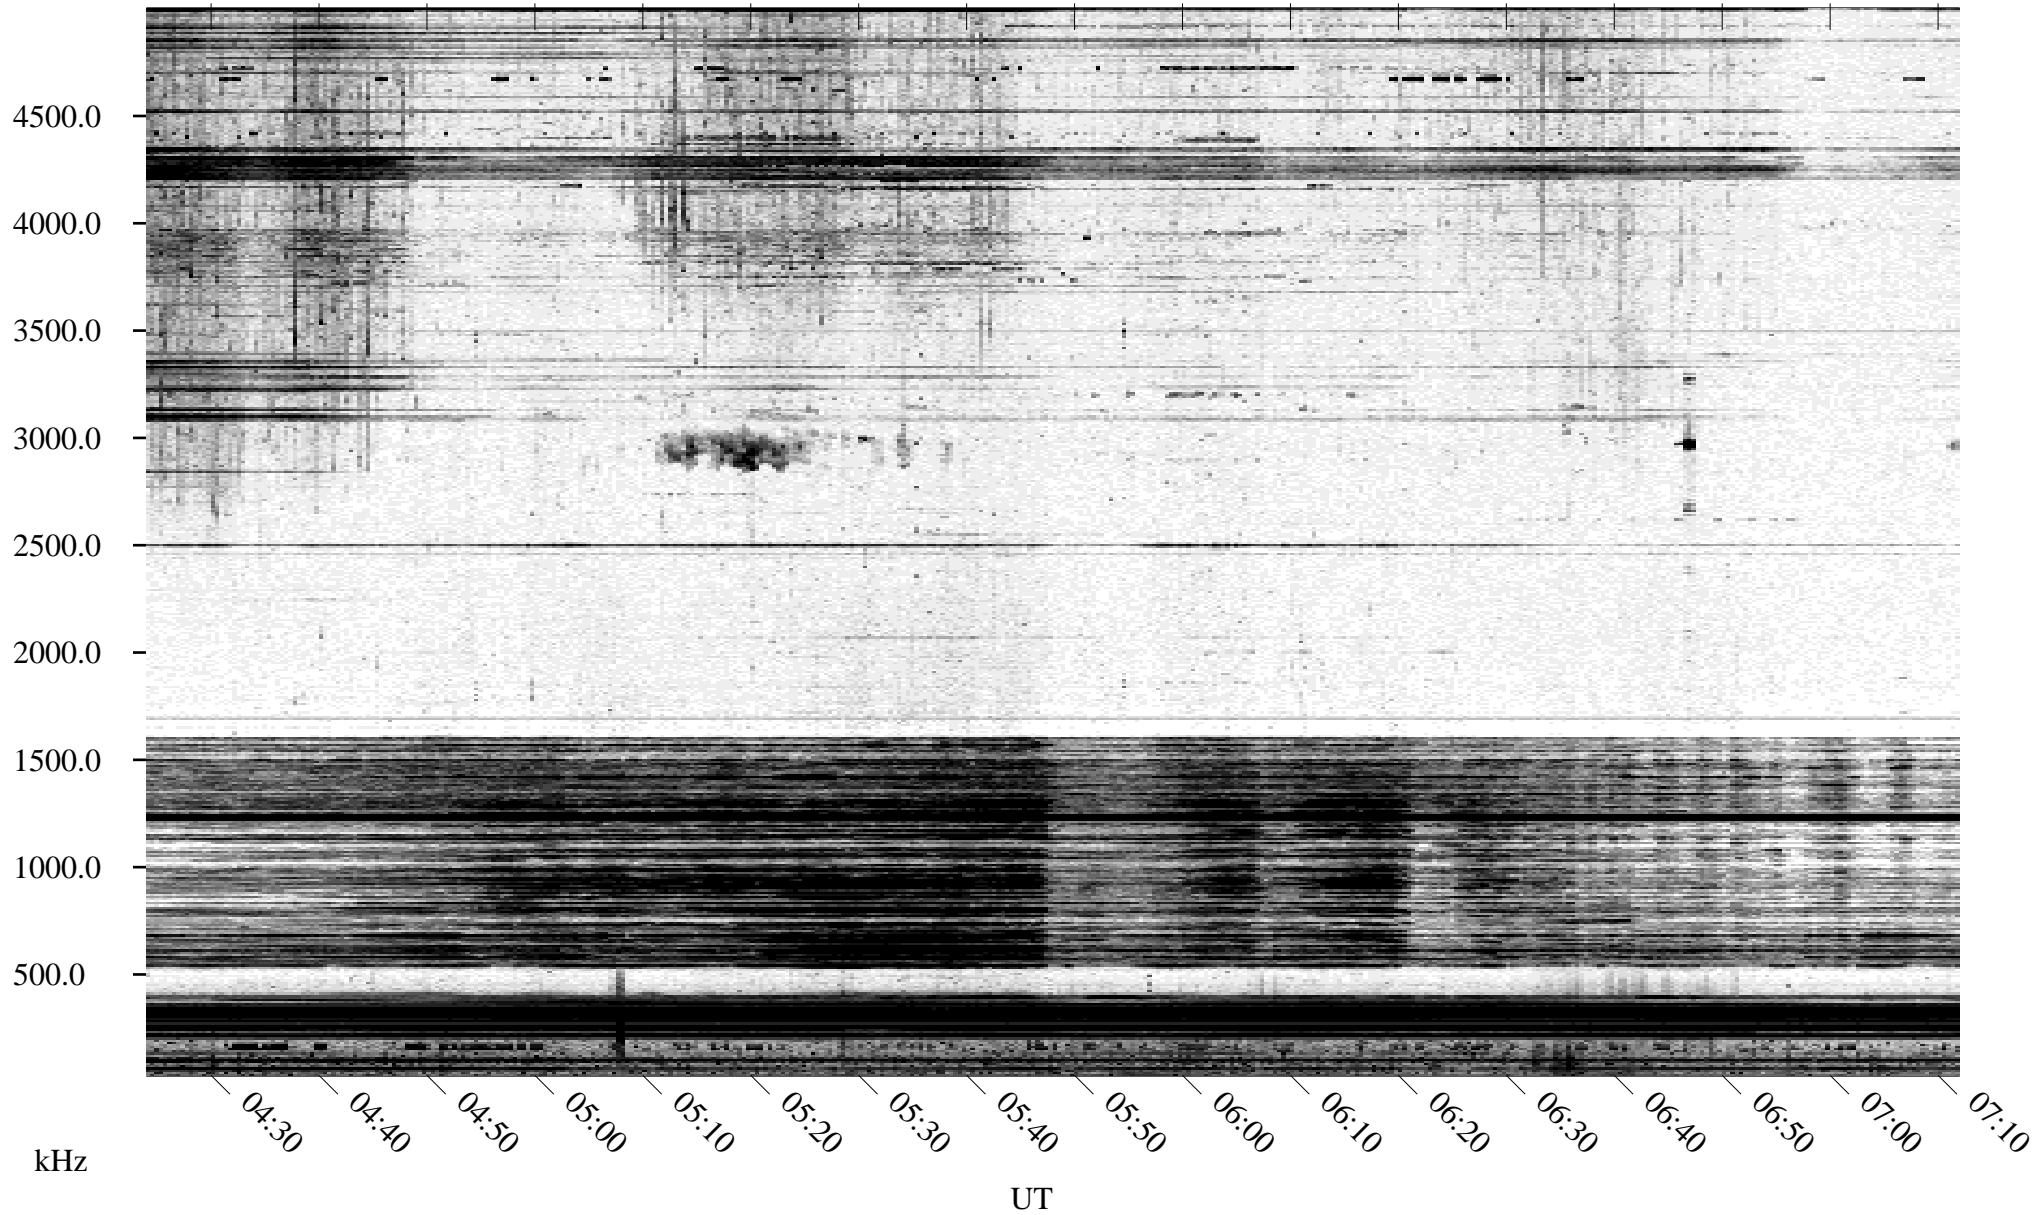

05/19/1995 Churchill, Manitoba

Linear Scale Black = 161 White = 15

ch95139l.r00m max_12

Page 1

05/19/1995 Churchill, Manitoba

Linear Scale Black = 161 White = 15

ch95139l.r00m max_12

Page 2

05/20/1995 Churchill, Manitoba

Linear Scale Black = 161 White = 15

ch95139l.r00m max_12

Page 3

05/20/1995 Churchill, Manitoba

Linear Scale Black = 161 White = 15

ch95139l.r00m max_12

Page 4

05/20/1995 Churchill, Manitoba

Linear Scale Black = 161 White = 15

ch95139l.r00m max_12

Page 5

05/20/1995 Churchill, Manitoba

Linear Scale Black = 161 White = 15

ch95139l.r00m max_12

Page 6

05/20/1995 Churchill, Manitoba

Linear Scale Black = 161 White = 15

ch95139l.r00m max_12

Page 7

05/20/1995 Churchill, Manitoba

Linear Scale Black = 161 White = 15

ch95139l.r00m max_12