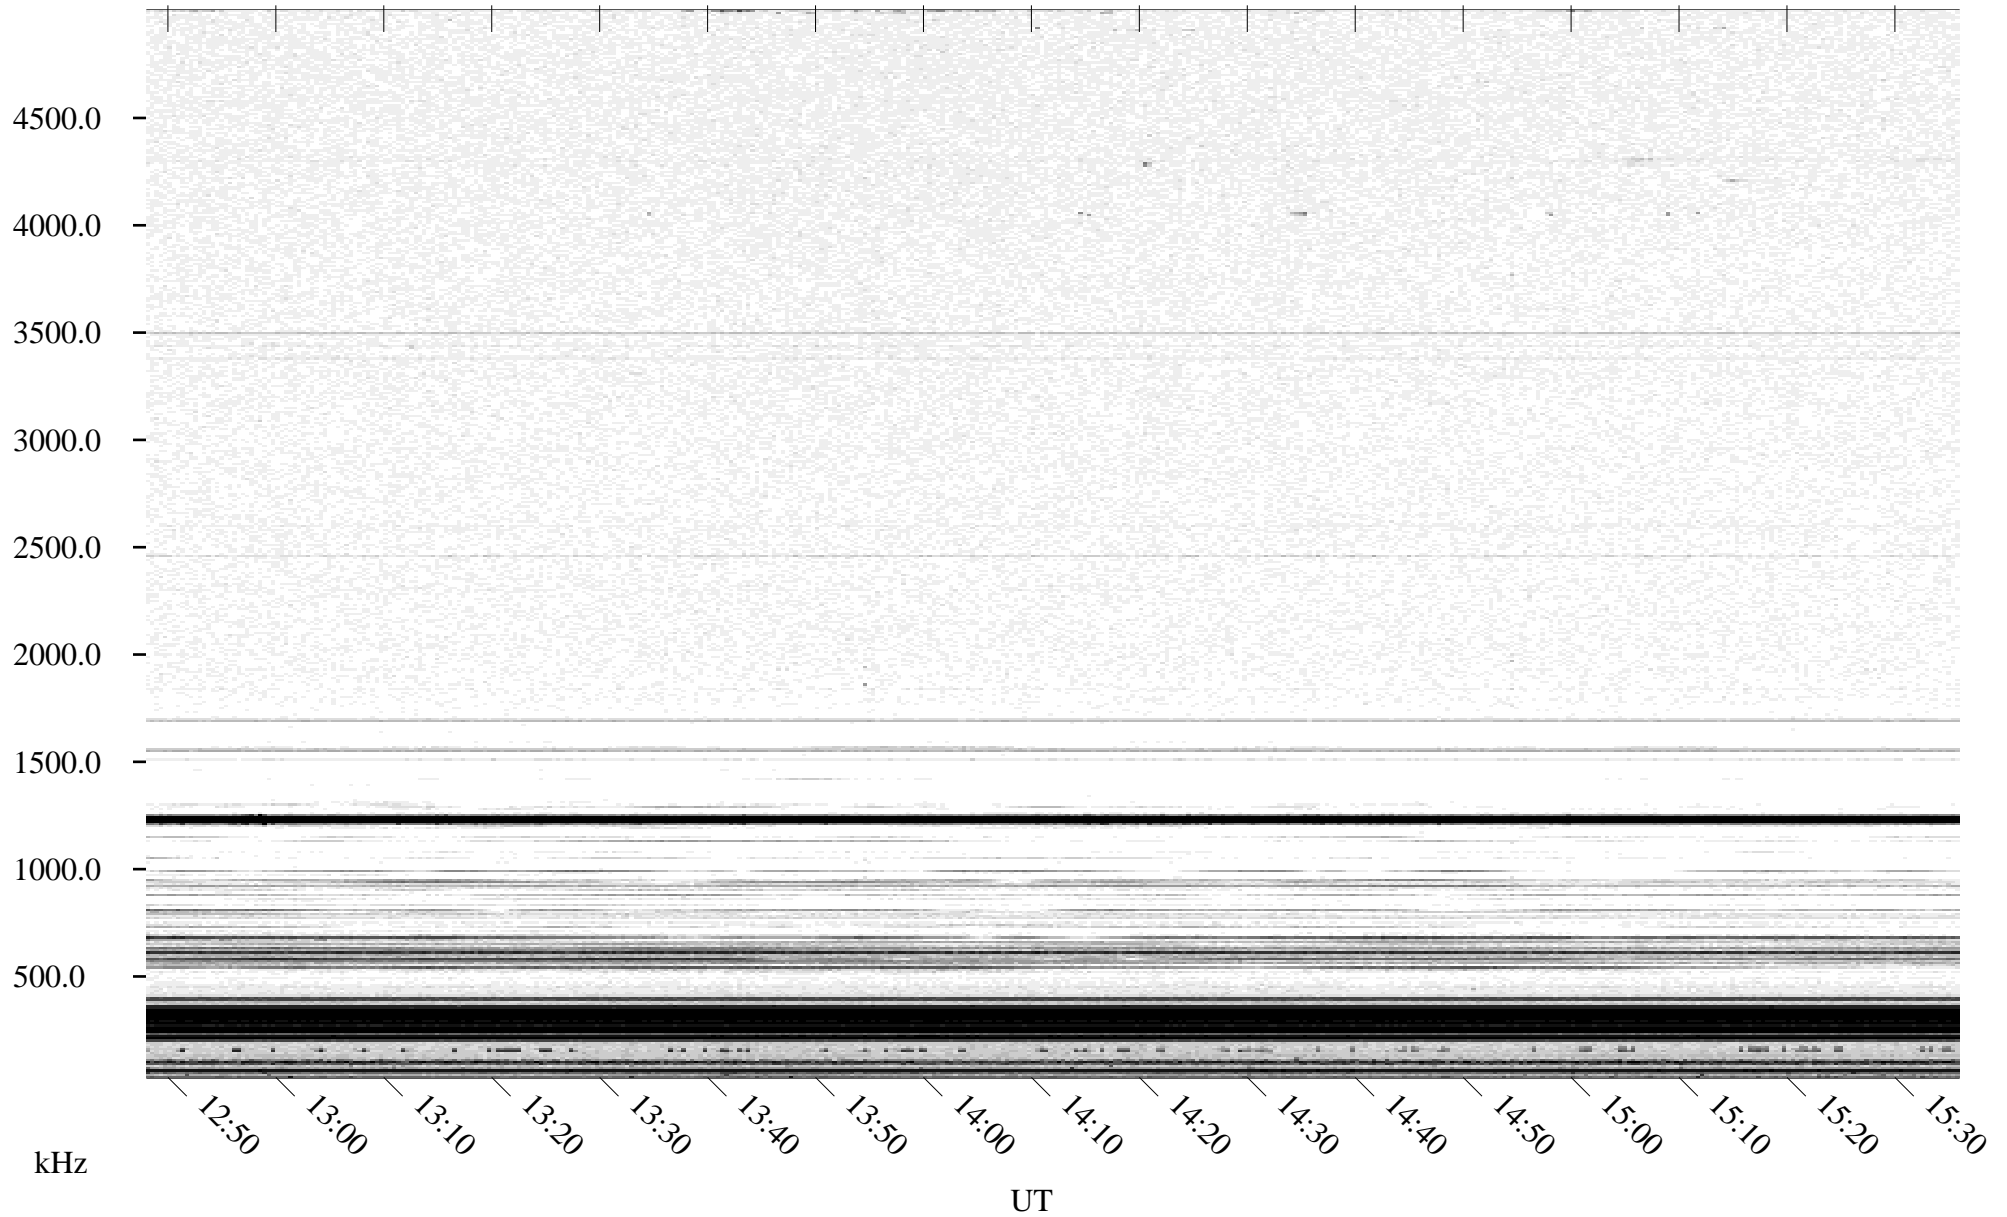

05/19/1995 Churchill, Manitoba

Linear Scale Black = 161 White = 15

ch95139l.r00m max_12

Page 1

05/19/1995 Churchill, Manitoba

Linear Scale Black = 161 White = 15

ch95139l.r00m max_12

Page 2

05/20/1995 Churchill, Manitoba

Linear Scale Black = 161 White = 15

ch95139l.r00m max_12

Page 3

05/20/1995 Churchill, Manitoba

Linear Scale Black = 161 White = 15

ch95139l.r00m max_12

Page 4

05/20/1995 Churchill, Manitoba

Linear Scale Black = 161 White = 15

ch95139l.r00m max_12

Page 5

05/20/1995 Churchill, Manitoba

Linear Scale Black = 161 White = 15

ch95139l.r00m max_12

Page 6

05/20/1995 Churchill, Manitoba

Linear Scale Black = 161 White = 15

ch95139l.r00m max_12

Page 7

05/20/1995 Churchill, Manitoba

Linear Scale Black = 161 White = 15

ch95139l.r00m max_12