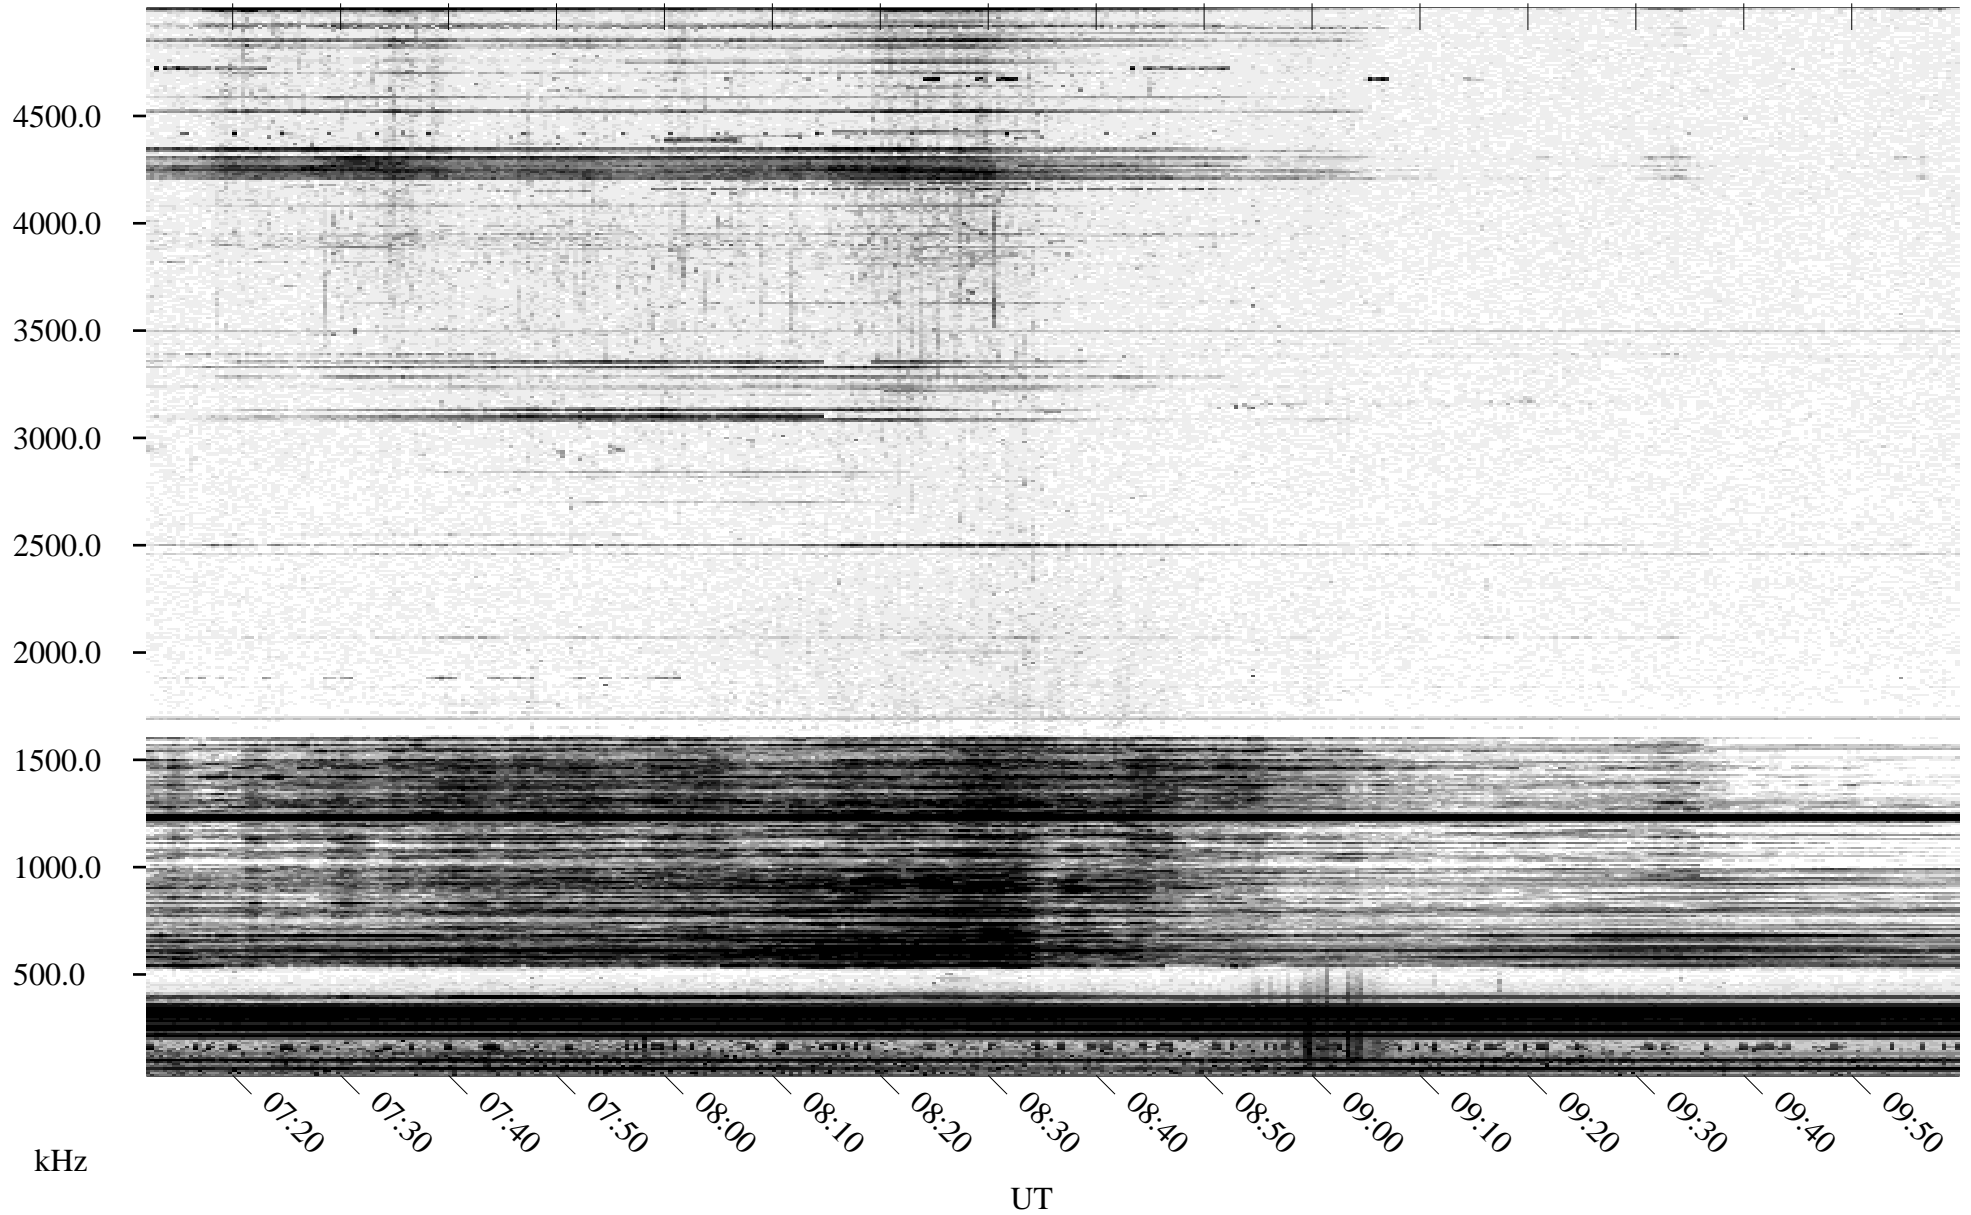

05/19/1995 Churchill, Manitoba

Linear Scale Black = 161 White = 15

ch95139l.r00m max_12

Page 1

05/19/1995 Churchill, Manitoba

Linear Scale Black = 161 White = 15

ch95139l.r00m max_12

Page 2

05/20/1995 Churchill, Manitoba

Linear Scale Black = 161 White = 15

ch95139l.r00m max_12

Page 3

05/20/1995 Churchill, Manitoba

Linear Scale Black = 161 White = 15

ch95139l.r00m max_12

Page 4

05/20/1995 Churchill, Manitoba

Linear Scale Black = 161 White = 15

ch95139l.r00m max_12

Page 5

05/20/1995 Churchill, Manitoba

Linear Scale Black = 161 White = 15

ch95139l.r00m max_12

Page 6

05/20/1995 Churchill, Manitoba

Linear Scale Black = 161 White = 15

ch95139l.r00m max_12

Page 7

05/20/1995 Churchill, Manitoba

Linear Scale Black = 161 White = 15

ch95139l.r00m max_12