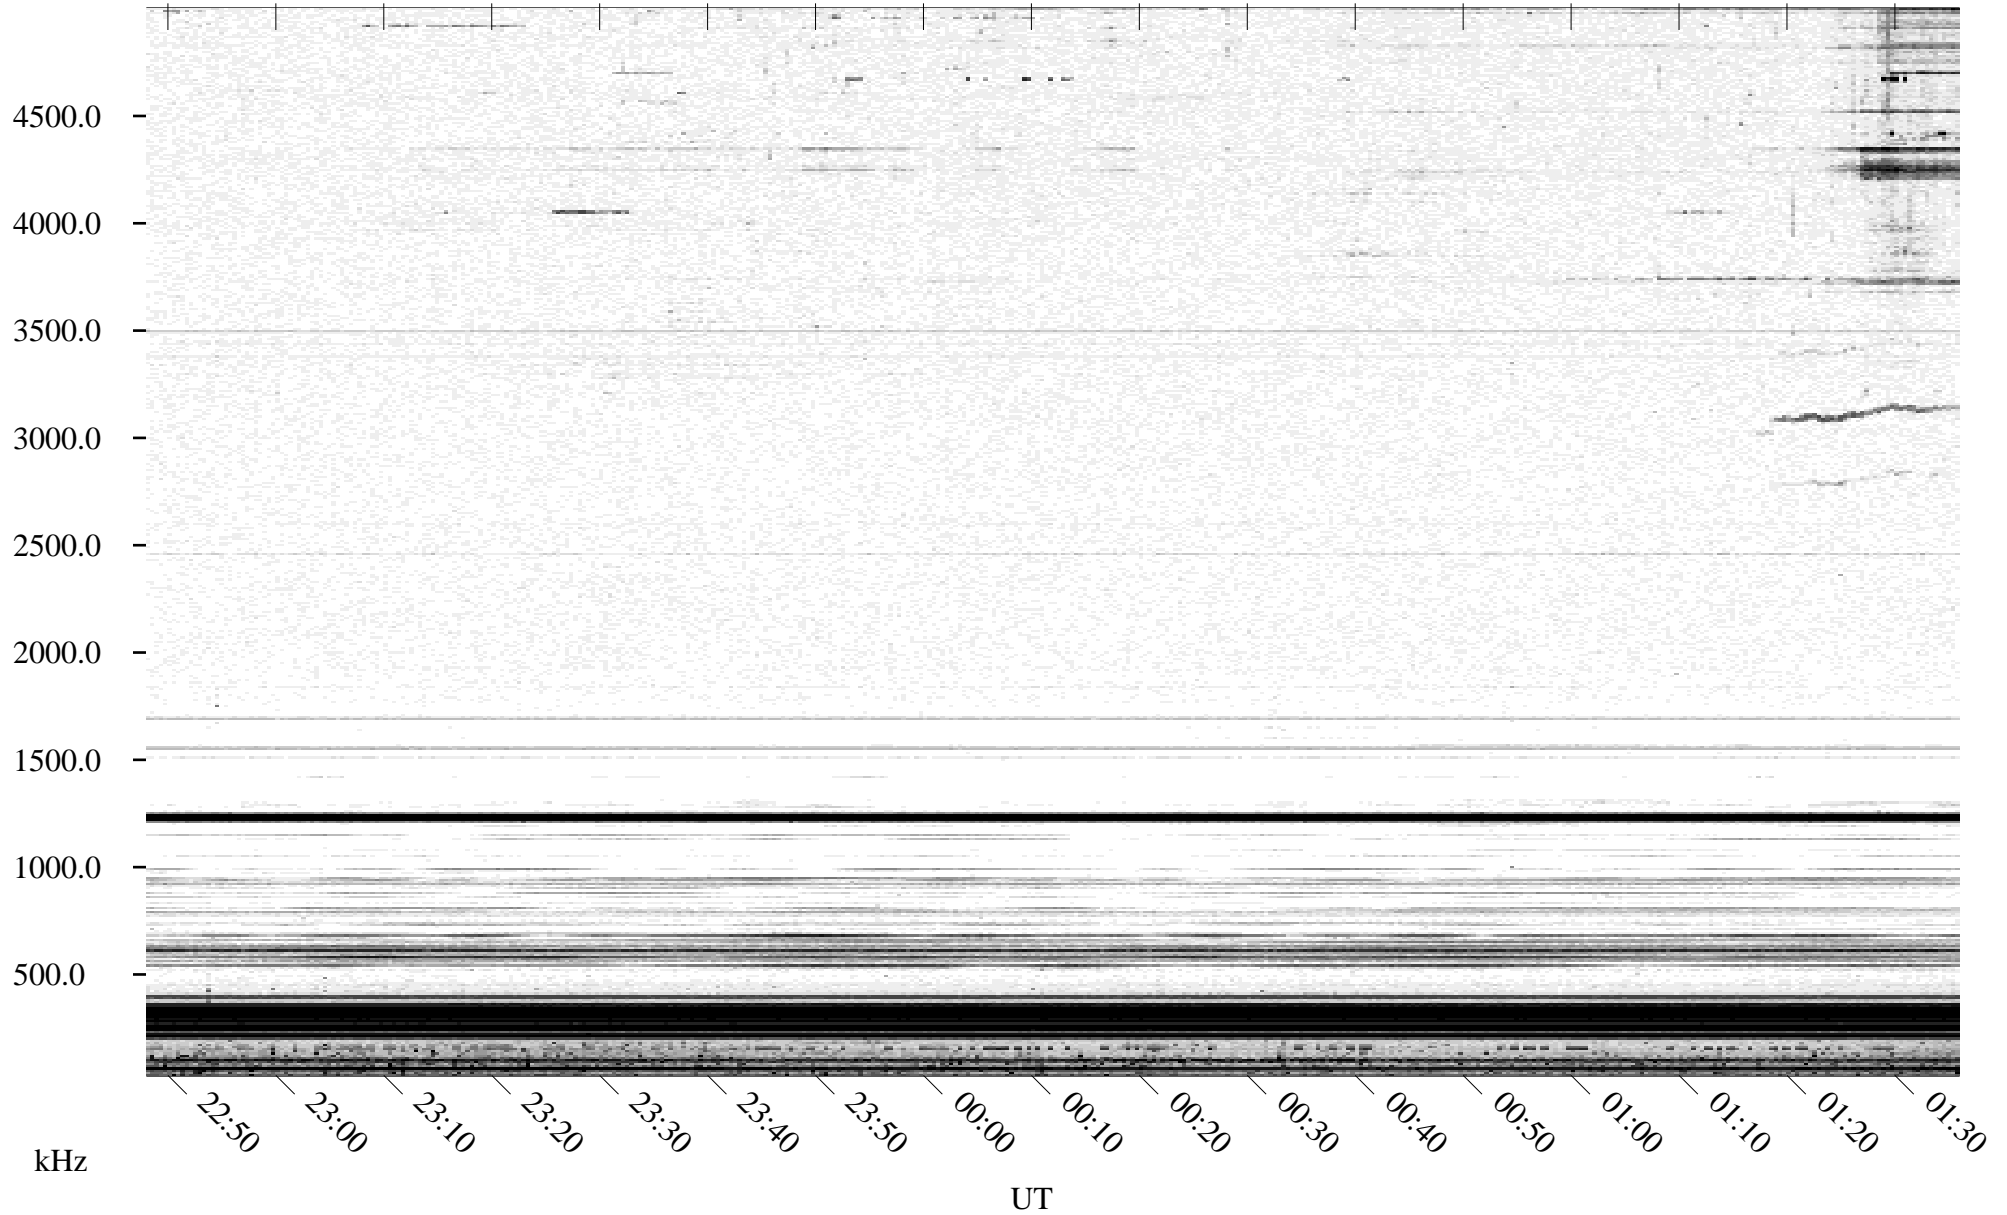

05/19/1995 Churchill, Manitoba

Linear Scale Black = 161 White = 15

ch95139l.r00m max_12

Page 1

05/19/1995 Churchill, Manitoba

Linear Scale Black = 161 White = 15

ch95139l.r00m max_12

Page 2

05/20/1995 Churchill, Manitoba

Linear Scale Black = 161 White = 15

ch95139l.r00m max_12

Page 3

05/20/1995 Churchill, Manitoba

Linear Scale Black = 161 White = 15

ch95139l.r00m max_12

Page 4

05/20/1995 Churchill, Manitoba

Linear Scale Black = 161 White = 15

ch95139l.r00m max_12

Page 5

05/20/1995 Churchill, Manitoba

Linear Scale Black = 161 White = 15

ch95139l.r00m max_12

Page 6

05/20/1995 Churchill, Manitoba

Linear Scale Black = 161 White = 15

ch95139l.r00m max_12

Page 7

05/20/1995 Churchill, Manitoba

Linear Scale Black = 161 White = 15

ch95139l.r00m max_12