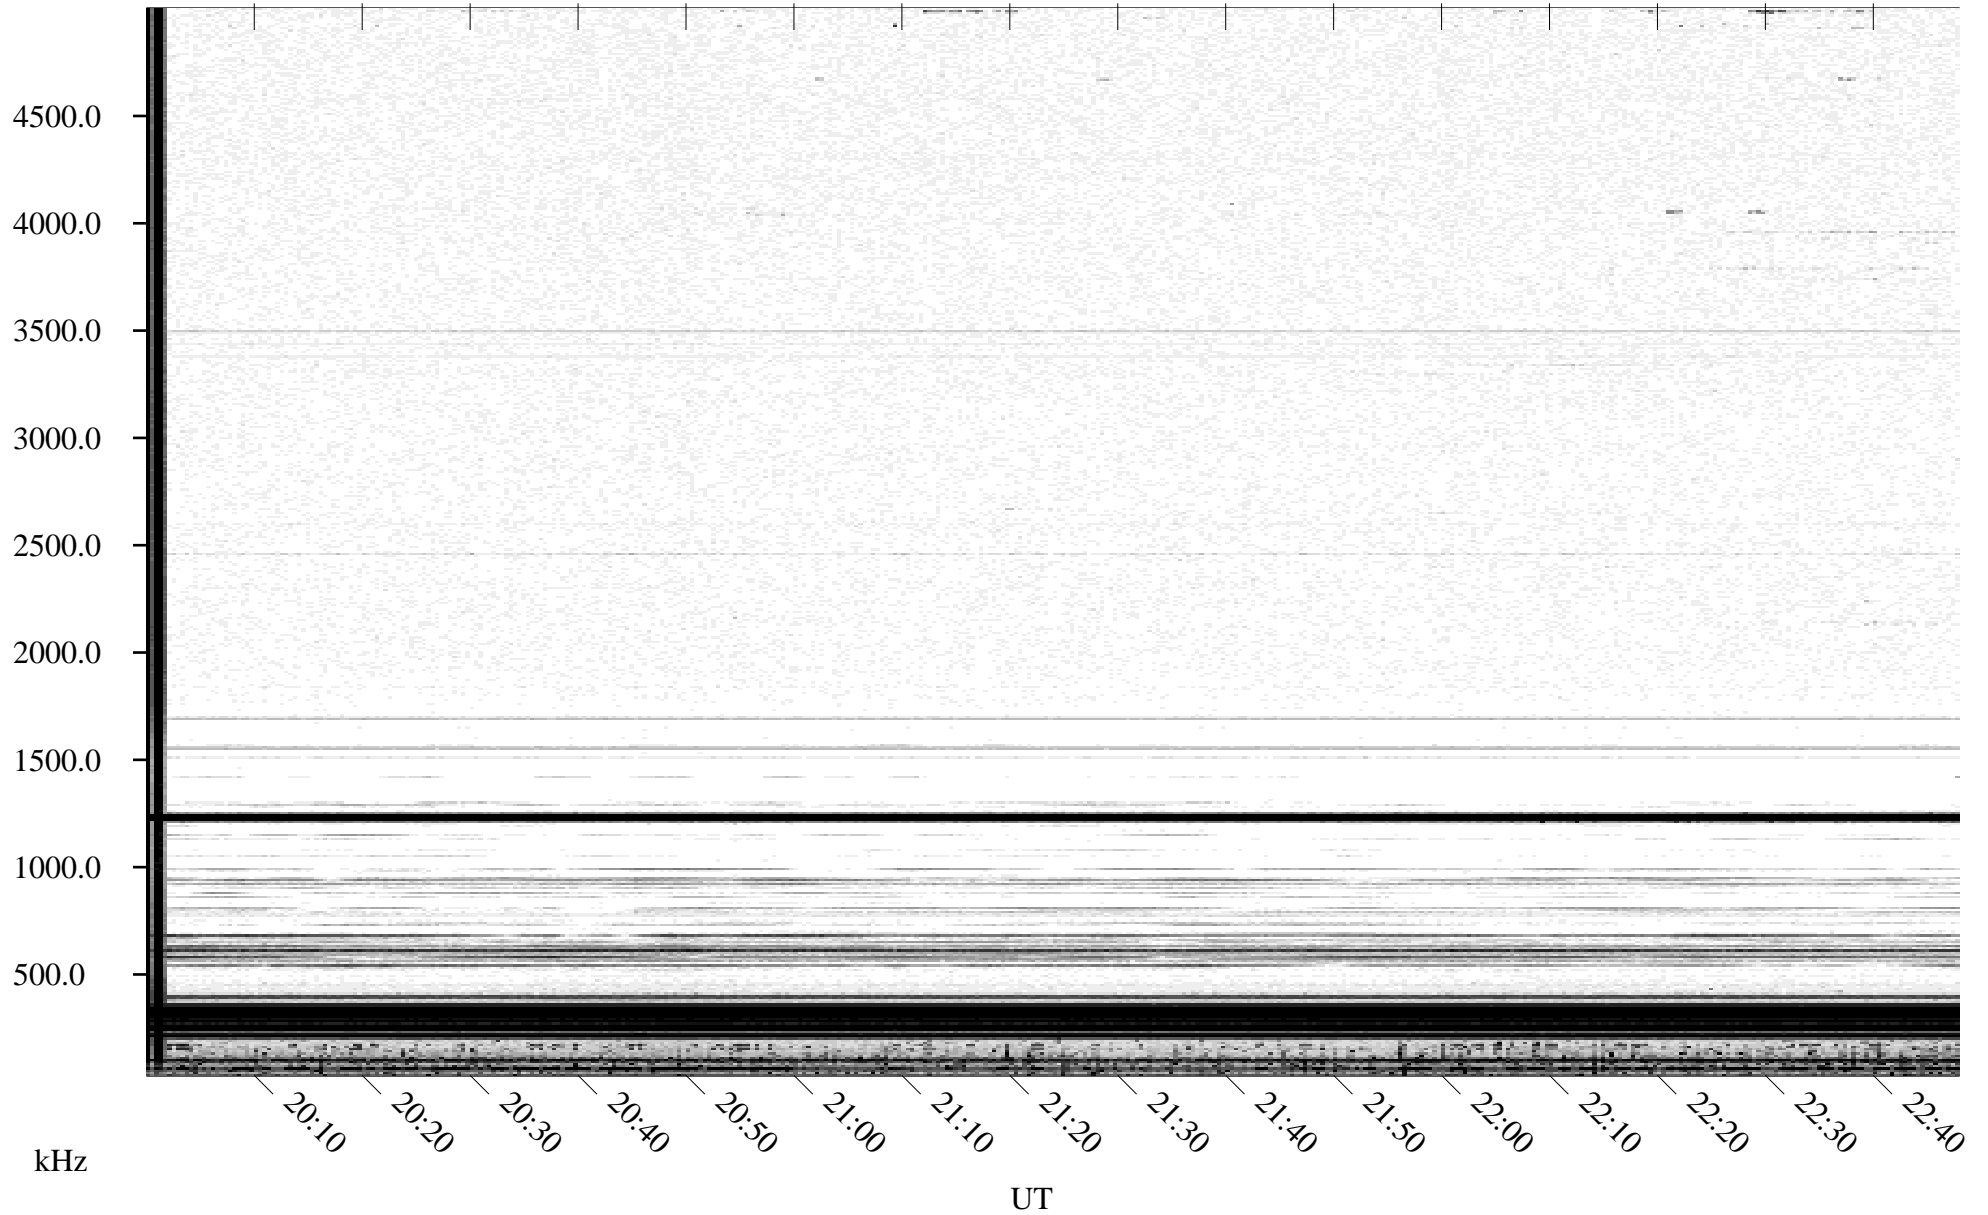

05/20/1995 Churchill, Manitoba

Linear Scale Black = 161 White = 15

ch95140l.r00m max_12

Page 1

05/20/1995 Churchill, Manitoba

Linear Scale Black = 161 White = 15

ch95140l.r00m max_12

Page 2

05/21/1995 Churchill, Manitoba

Linear Scale Black = 161 White = 15

ch95140l.r00m max_12

Page 3

05/21/1995 Churchill, Manitoba

Linear Scale Black = 161 White = 15

ch95140l.r00m max_12

Page 4

05/21/1995 Churchill, Manitoba

Linear Scale Black = 161 White = 15

ch95140l.r00m max_12

Page 5

05/21/1995 Churchill, Manitoba

Linear Scale Black = 161 White = 15

ch95140l.r00m max_12

Page 6

05/21/1995 Churchill, Manitoba

Linear Scale Black = 161 White = 15

ch95140l.r00m max_12

Page 7

05/21/1995 Churchill, Manitoba

Linear Scale Black = 161 White = 15

ch95140l.r00m max_12

Page 8