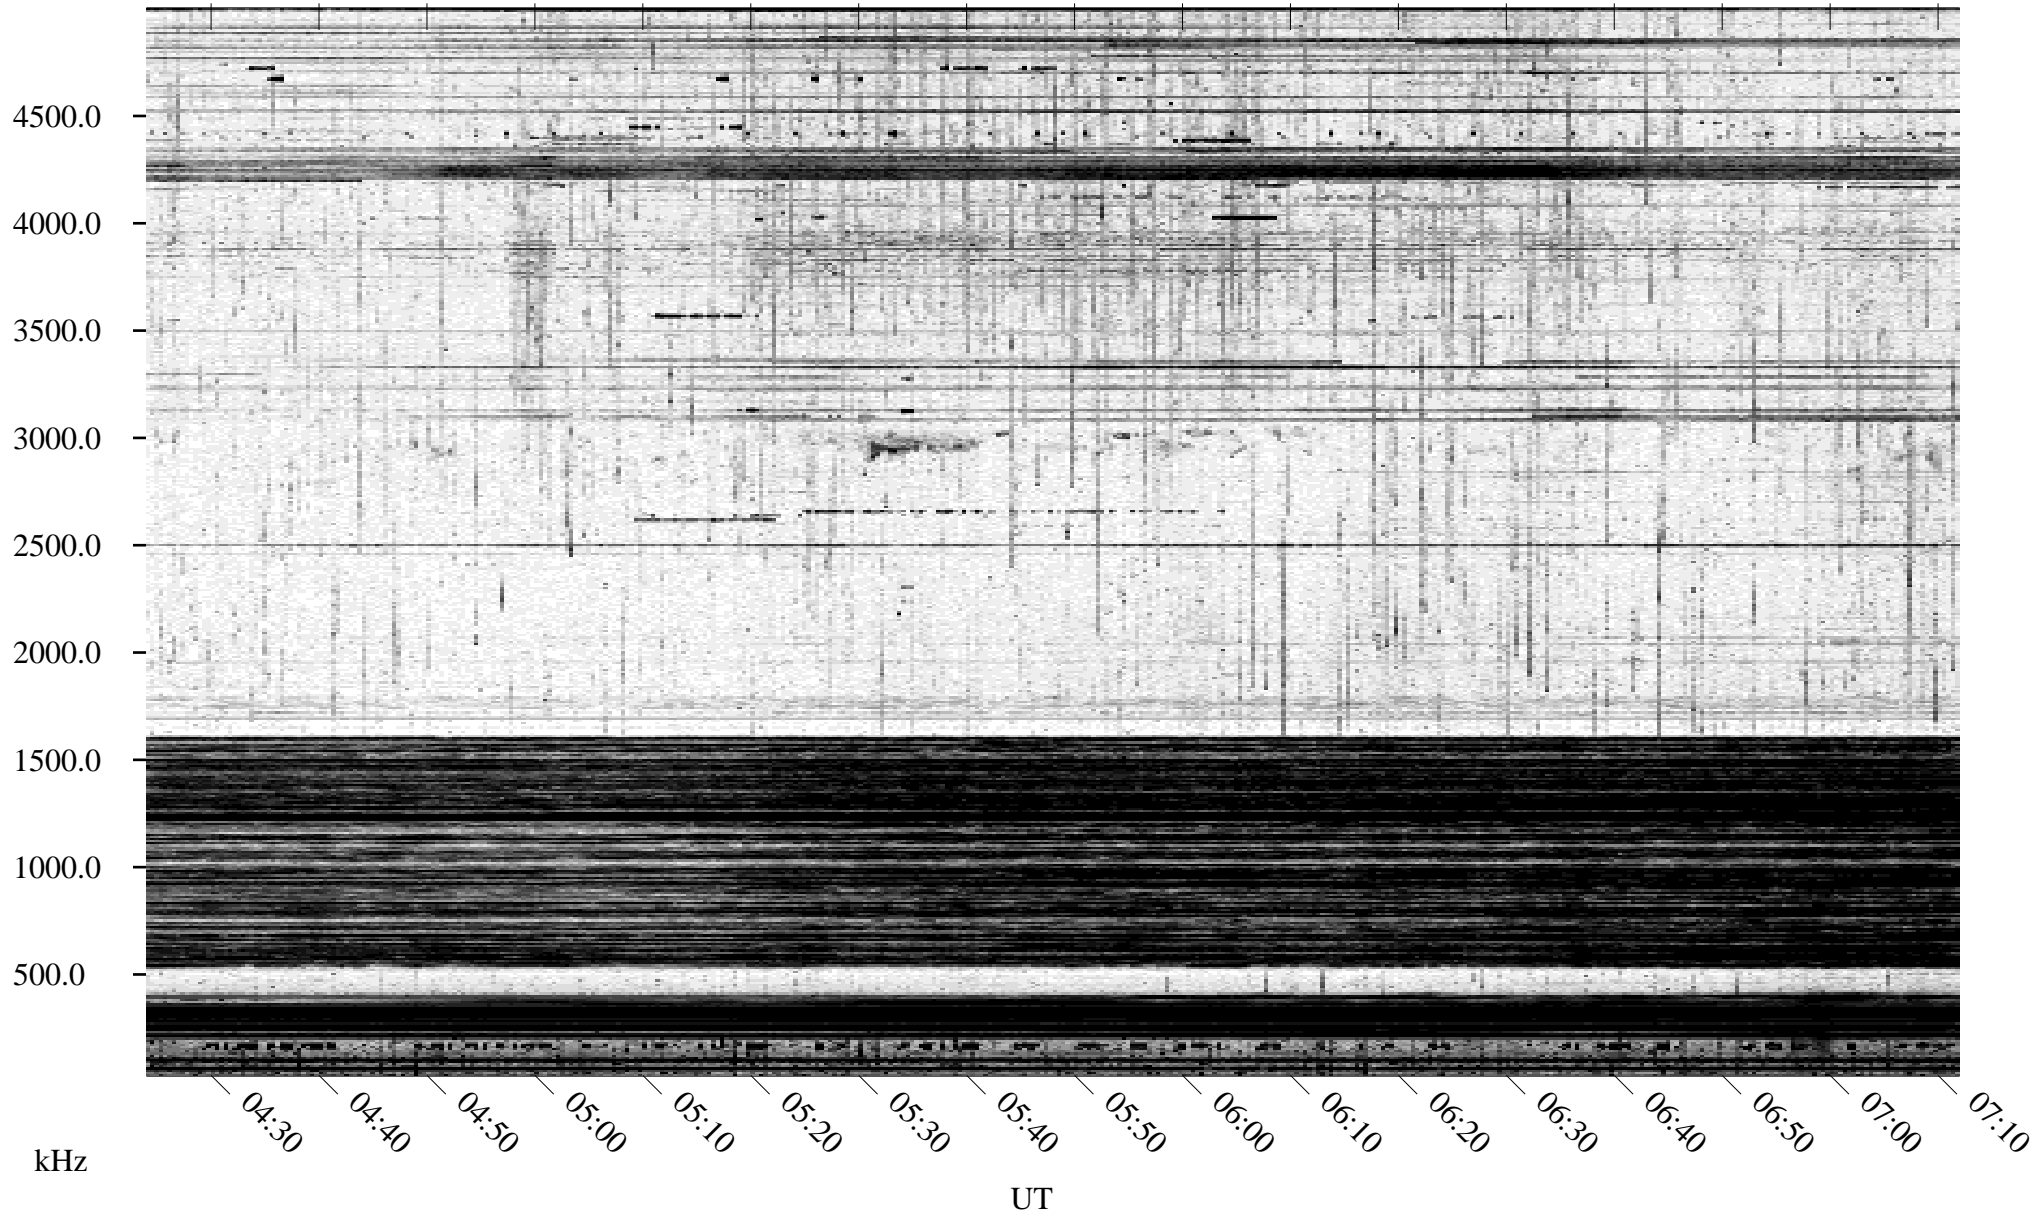

05/20/1995 Churchill, Manitoba

Linear Scale Black = 161 White = 15

ch95140l.r00m max_12

Page 1

05/20/1995 Churchill, Manitoba

Linear Scale Black = 161 White = 15

ch95140l.r00m max_12

Page 2

05/21/1995 Churchill, Manitoba

Linear Scale Black = 161 White = 15

ch95140l.r00m max_12

Page 3

05/21/1995 Churchill, Manitoba

Linear Scale Black = 161 White = 15

ch95140l.r00m max_12

Page 4

05/21/1995 Churchill, Manitoba

Linear Scale Black = 161 White = 15

ch95140l.r00m max_12

Page 5

05/21/1995 Churchill, Manitoba

Linear Scale Black = 161 White = 15

ch95140l.r00m max_12

Page 6

05/21/1995 Churchill, Manitoba

Linear Scale Black = 161 White = 15

ch95140l.r00m max_12

Page 7

05/21/1995 Churchill, Manitoba

Linear Scale Black = 161 White = 15

ch95140l.r00m max_12

Page 8