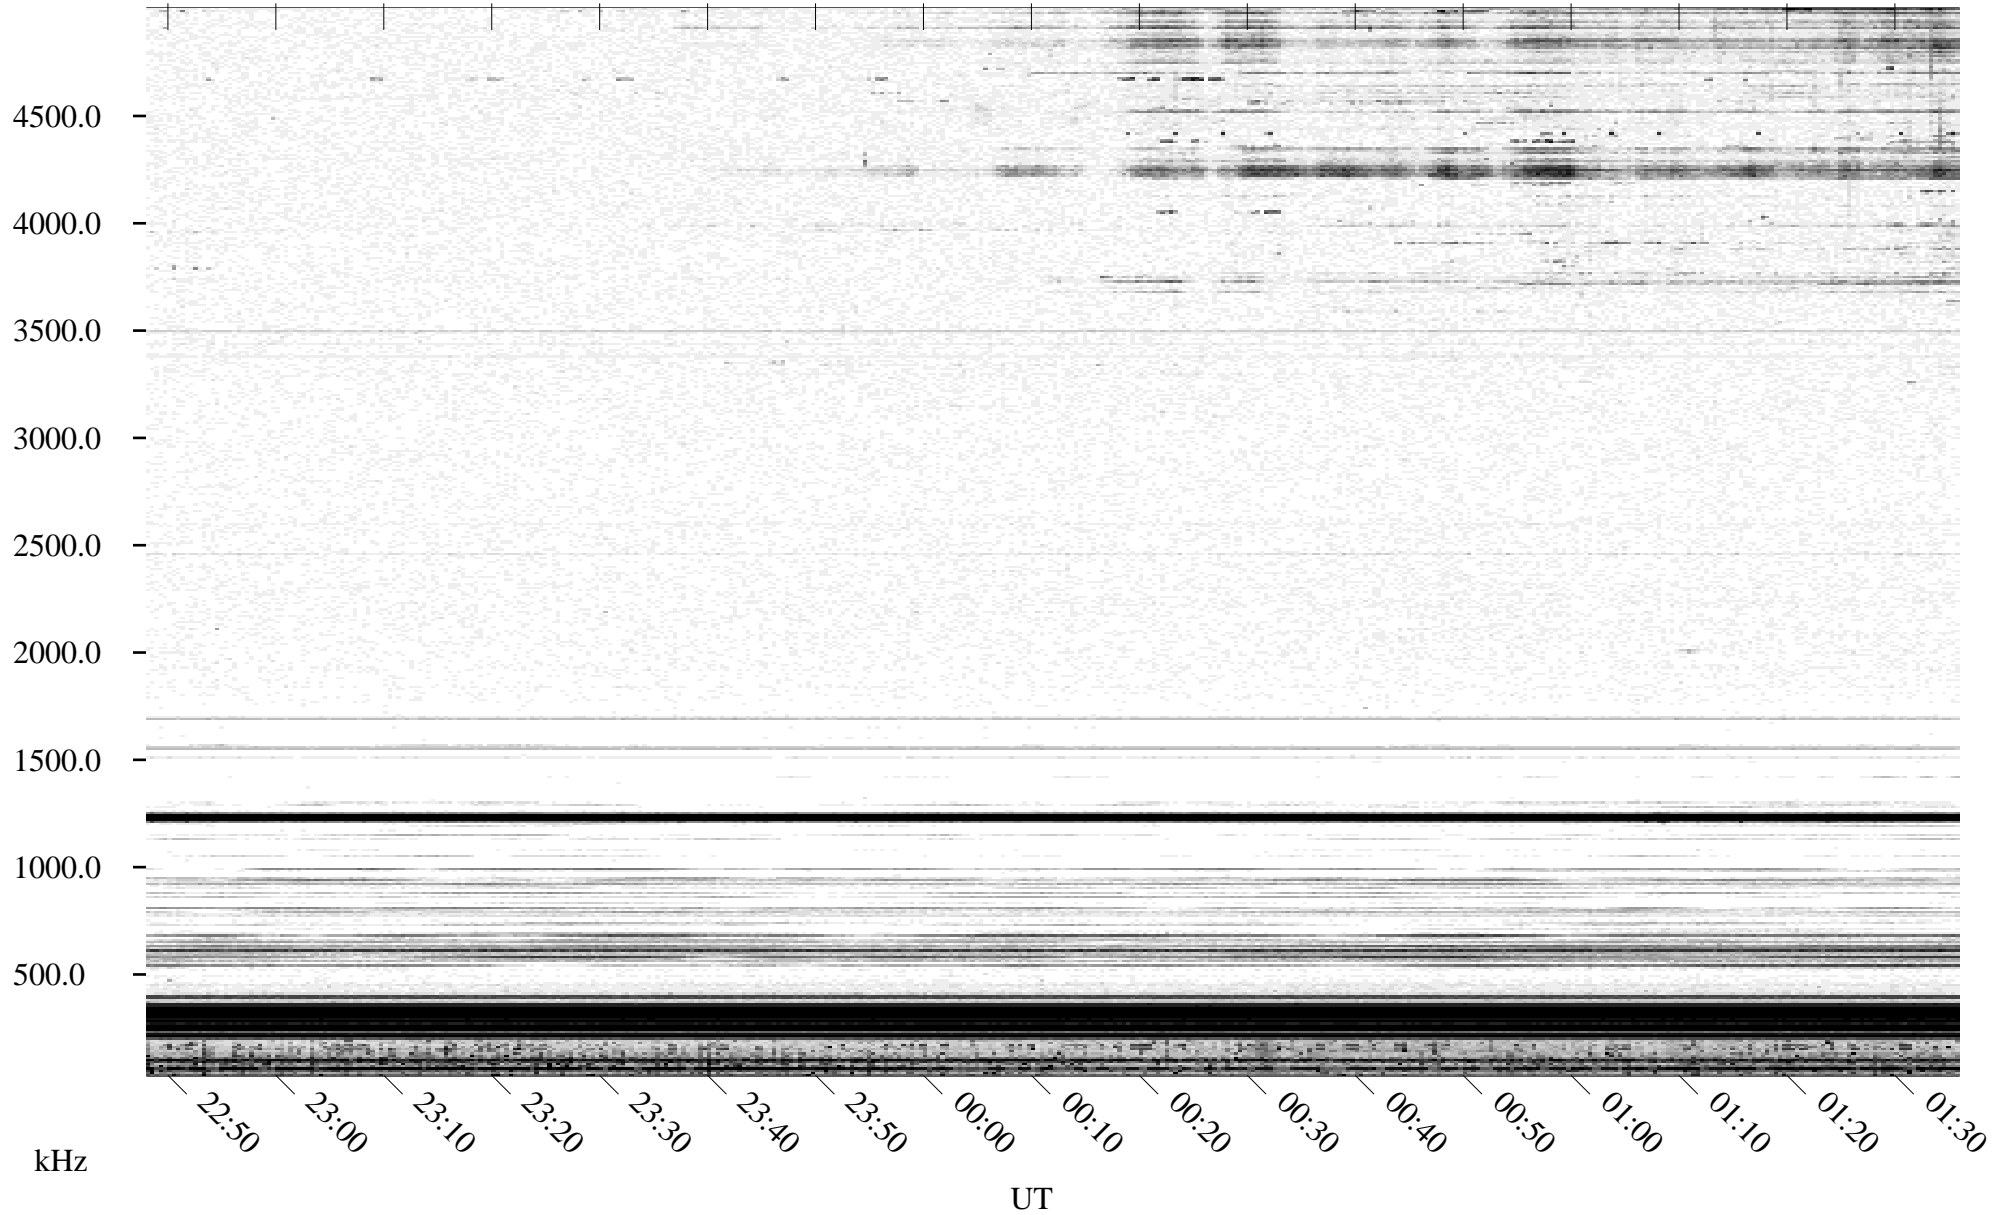

05/20/1995 Churchill, Manitoba

Linear Scale Black = 161 White = 15

ch95140l.r00m max_12

Page 1

05/20/1995 Churchill, Manitoba

Linear Scale Black = 161 White = 15

ch95140l.r00m max_12

Page 2

05/21/1995 Churchill, Manitoba

Linear Scale Black = 161 White = 15

ch95140l.r00m max_12

Page 3

05/21/1995 Churchill, Manitoba

Linear Scale Black = 161 White = 15

ch95140l.r00m max_12

Page 4

05/21/1995 Churchill, Manitoba

Linear Scale Black = 161 White = 15

ch95140l.r00m max_12

Page 5

05/21/1995 Churchill, Manitoba

Linear Scale Black = 161 White = 15

ch95140l.r00m max_12

Page 6

05/21/1995 Churchill, Manitoba

Linear Scale Black = 161 White = 15

ch95140l.r00m max_12

Page 7

05/21/1995 Churchill, Manitoba

Linear Scale Black = 161 White = 15

ch95140l.r00m max_12

Page 8