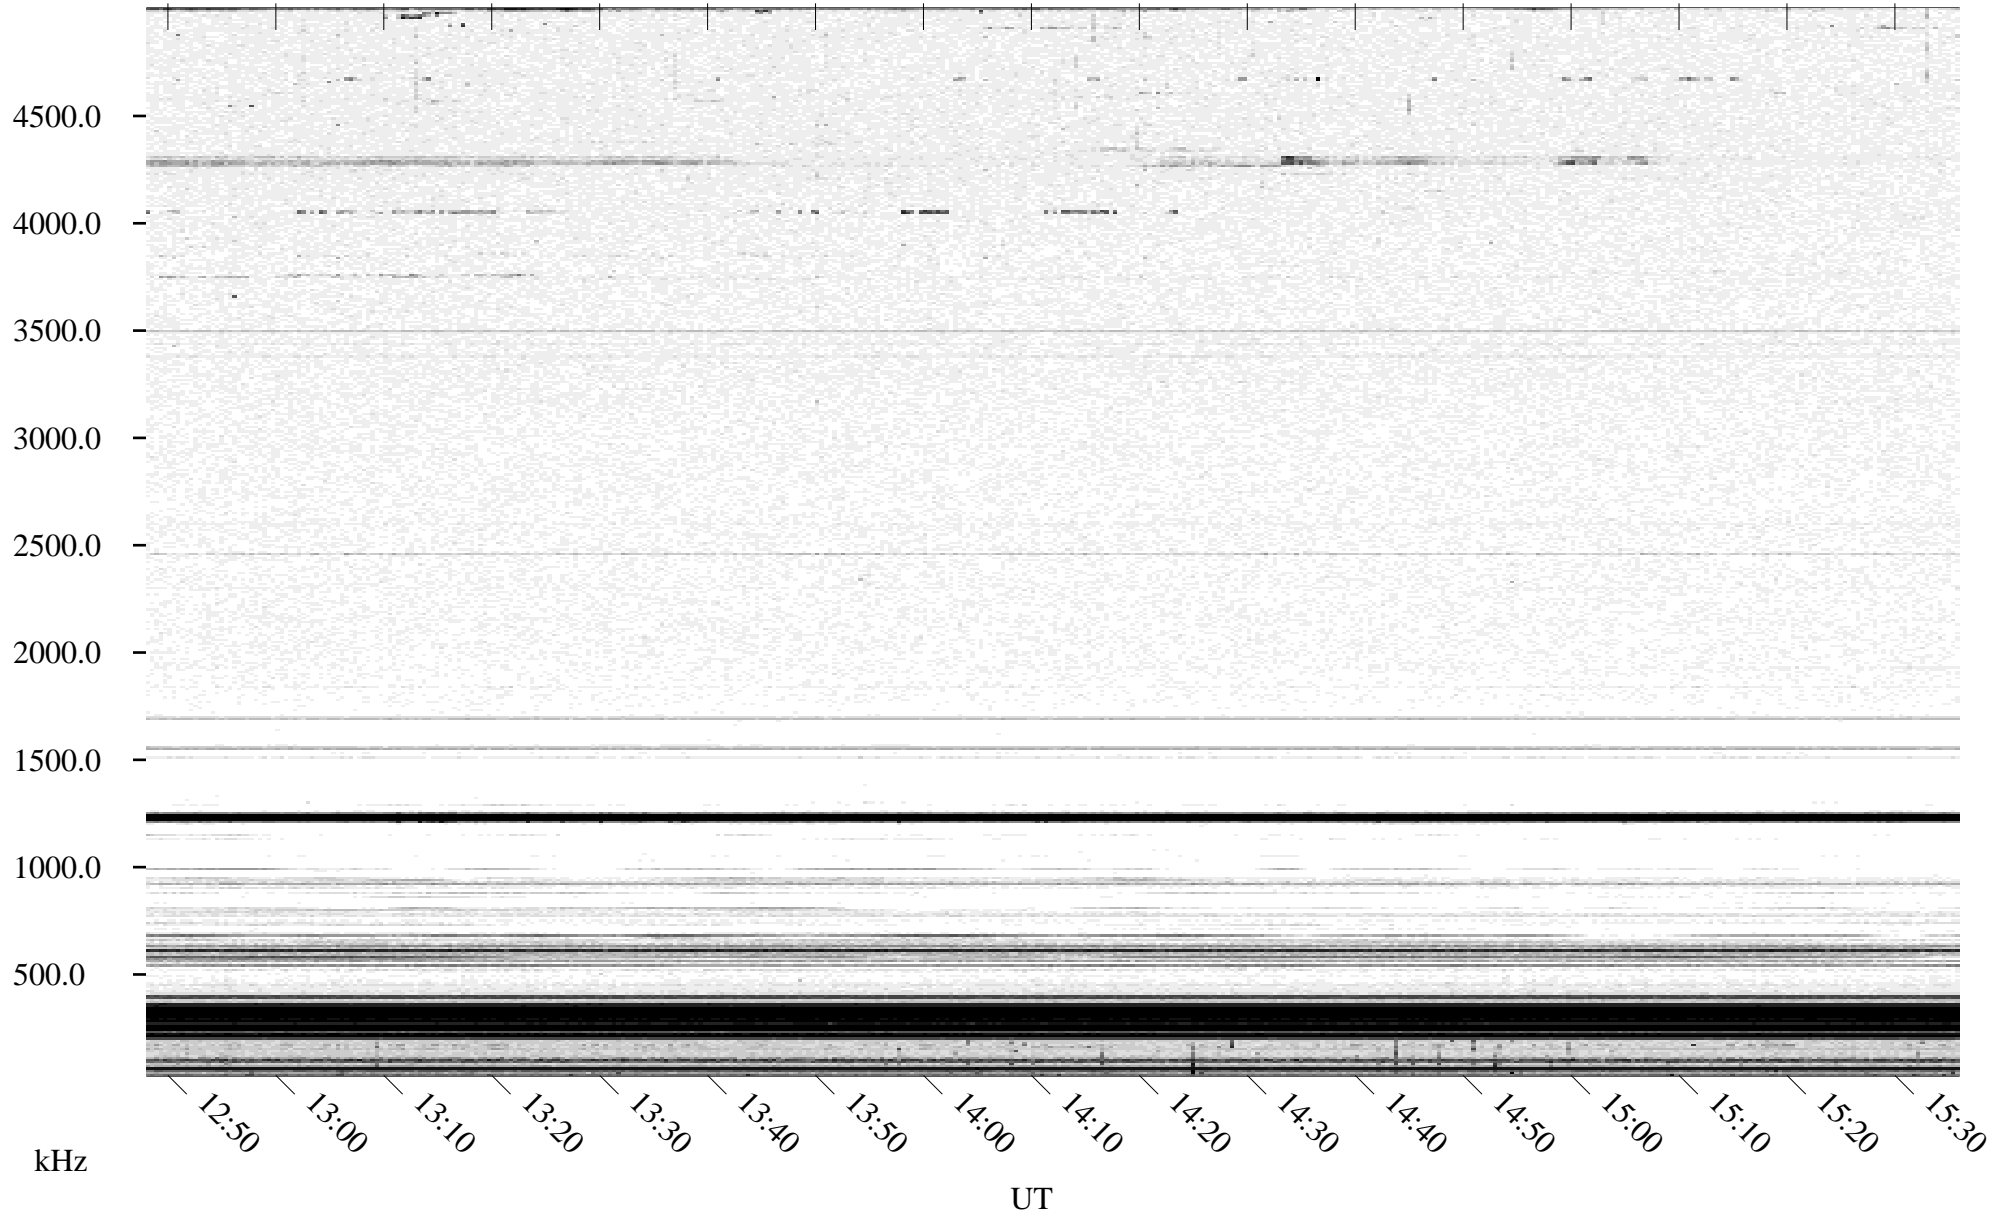

05/20/1995 Churchill, Manitoba

Linear Scale Black = 161 White = 15

ch95140l.r00m max_12

Page 1

05/20/1995 Churchill, Manitoba

Linear Scale Black = 161 White = 15

ch95140l.r00m max_12

Page 2

05/21/1995 Churchill, Manitoba

Linear Scale Black = 161 White = 15

ch95140l.r00m max_12

Page 3

05/21/1995 Churchill, Manitoba

Linear Scale Black = 161 White = 15

ch95140l.r00m max_12

Page 4

05/21/1995 Churchill, Manitoba

Linear Scale Black = 161 White = 15

ch95140l.r00m max_12

Page 5

05/21/1995 Churchill, Manitoba

Linear Scale Black = 161 White = 15

ch95140l.r00m max_12

Page 6

05/21/1995 Churchill, Manitoba

Linear Scale Black = 161 White = 15

ch95140l.r00m max_12

Page 7

05/21/1995 Churchill, Manitoba

Linear Scale Black = 161 White = 15

ch95140l.r00m max_12

Page 8