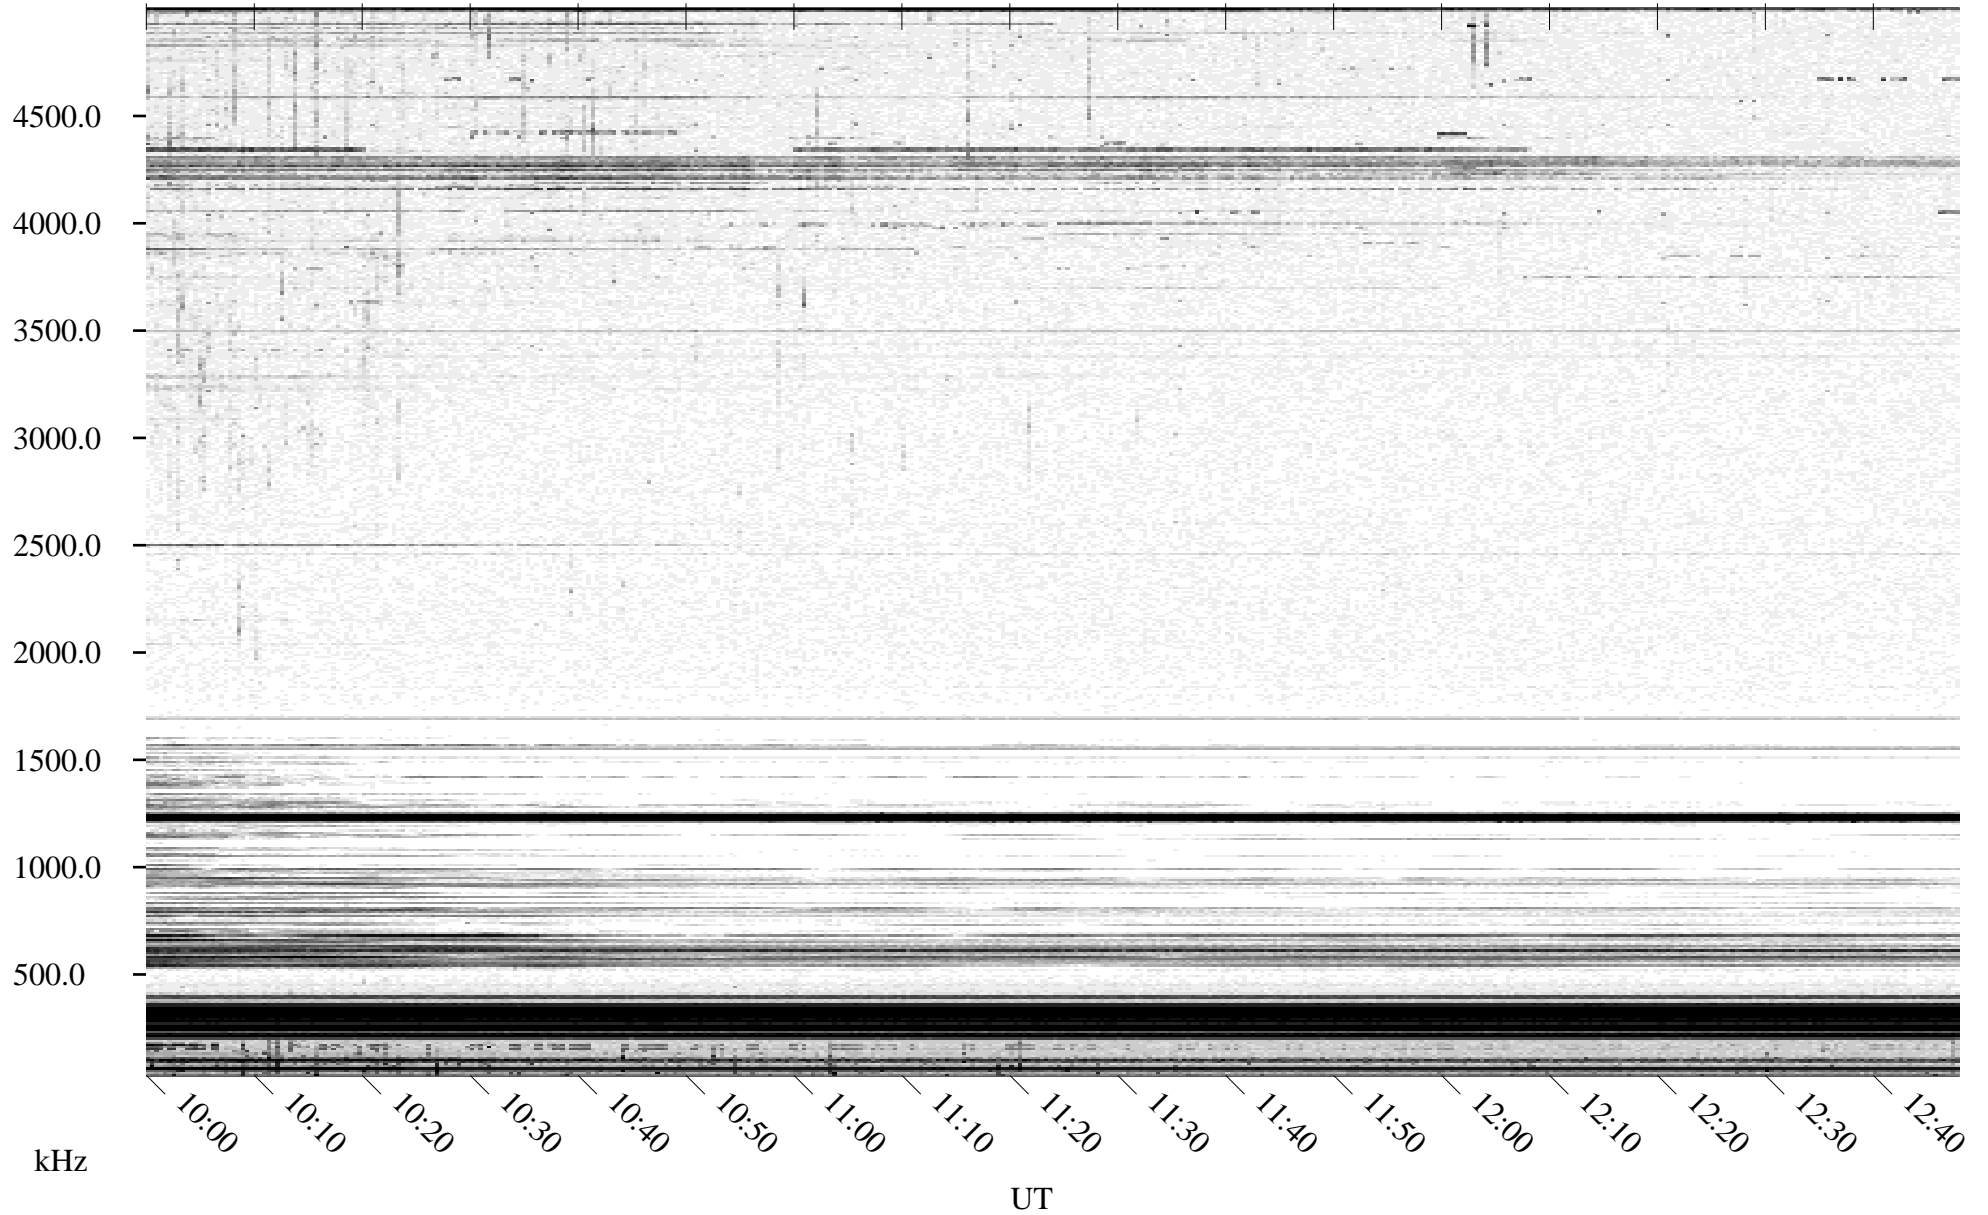

05/20/1995 Churchill, Manitoba

Linear Scale Black = 161 White = 15

ch95140l.r00m max_12

Page 1

05/20/1995 Churchill, Manitoba

Linear Scale Black = 161 White = 15

ch95140l.r00m max_12

Page 2

05/21/1995 Churchill, Manitoba

Linear Scale Black = 161 White = 15

ch95140l.r00m max_12

Page 3

05/21/1995 Churchill, Manitoba

Linear Scale Black = 161 White = 15

ch95140l.r00m max_12

Page 4

05/21/1995 Churchill, Manitoba

Linear Scale Black = 161 White = 15

ch95140l.r00m max_12

Page 5

05/21/1995 Churchill, Manitoba

Linear Scale Black = 161 White = 15

ch95140l.r00m max_12

Page 6

05/21/1995 Churchill, Manitoba

Linear Scale Black = 161 White = 15

ch95140l.r00m max_12

Page 7

05/21/1995 Churchill, Manitoba

Linear Scale Black = 161 White = 15

ch95140l.r00m max_12

Page 8