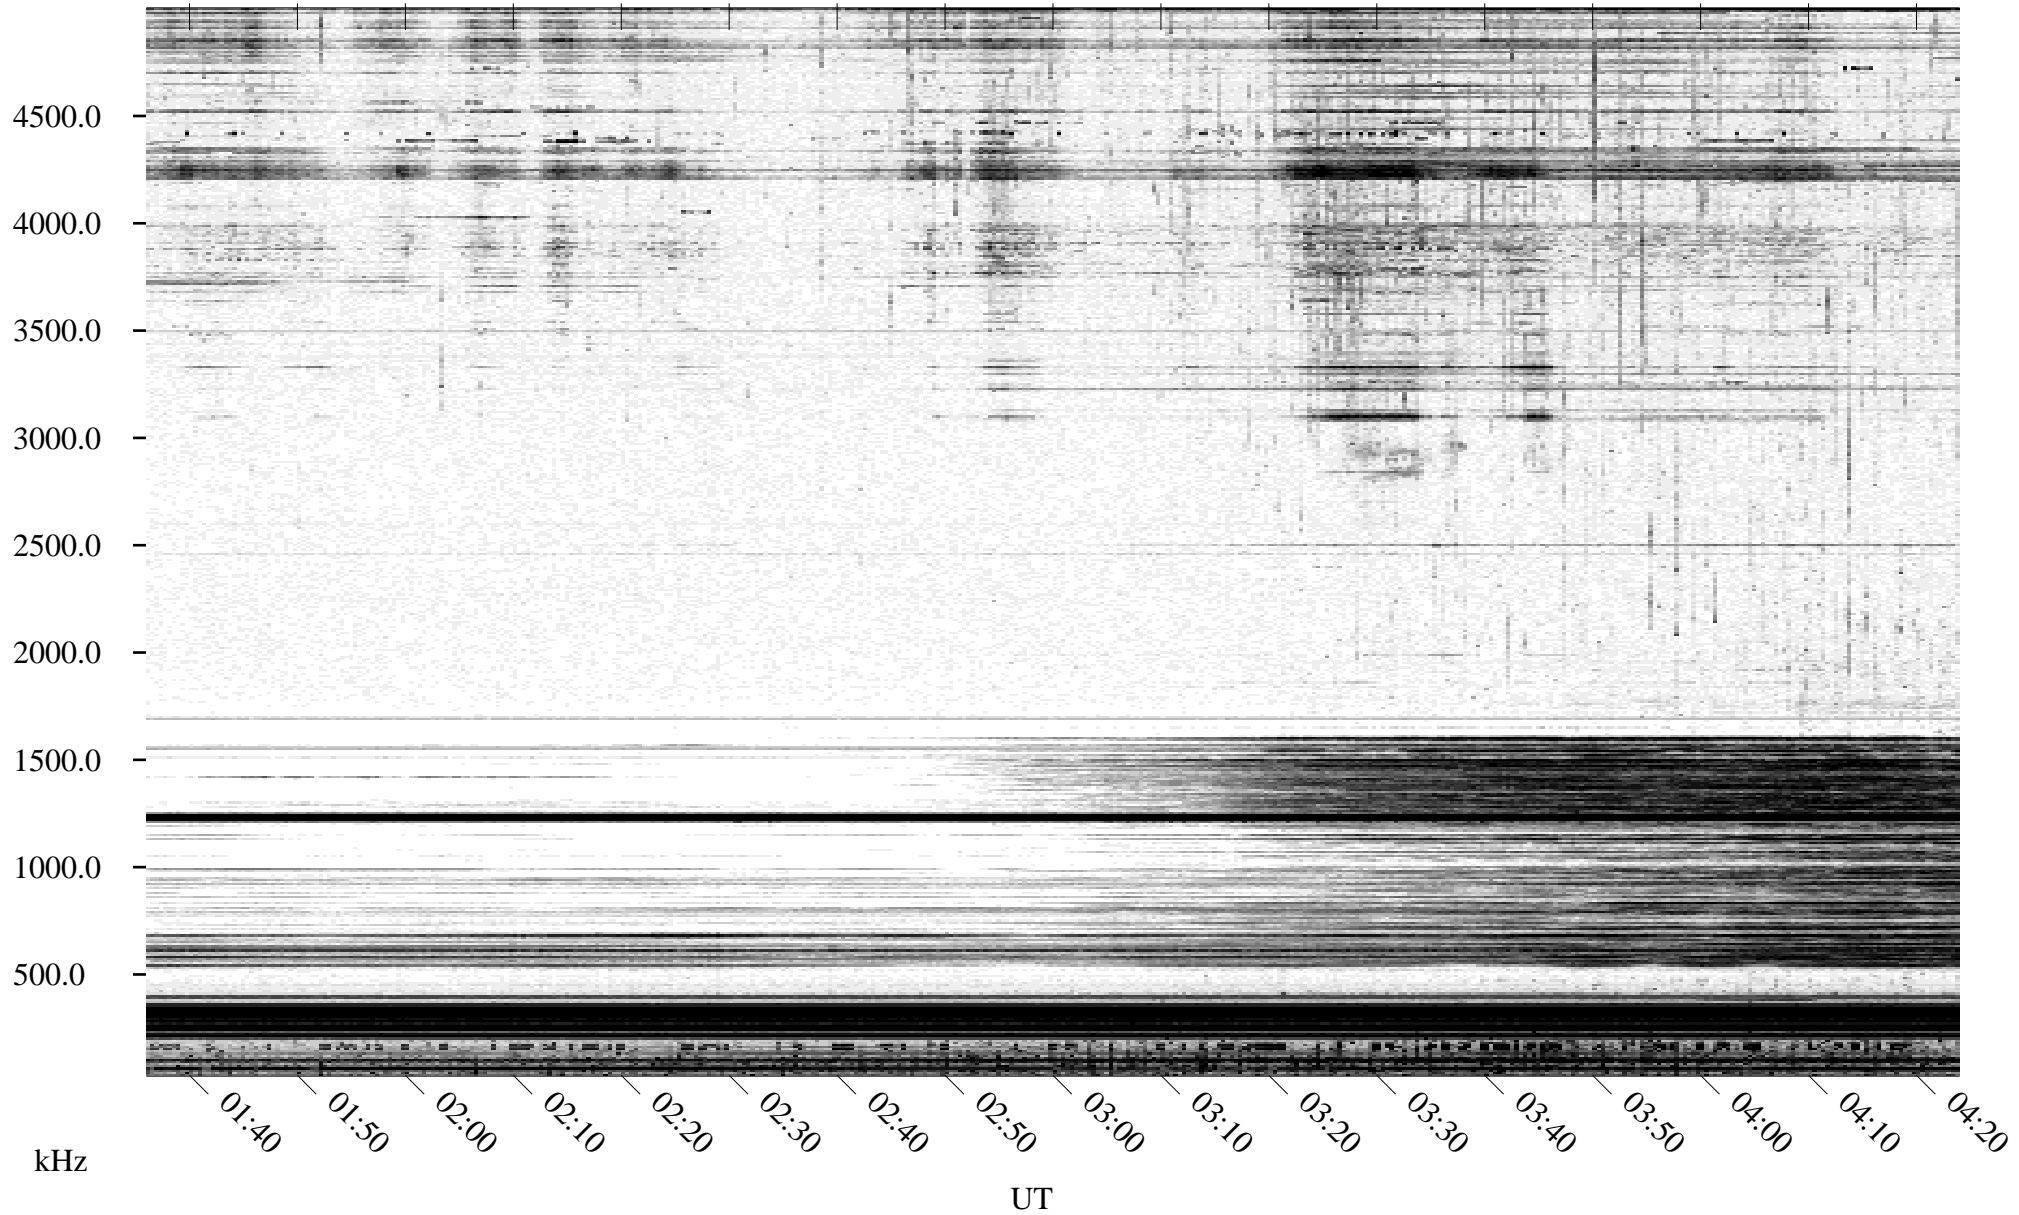

05/20/1995 Churchill, Manitoba

Linear Scale Black = 161 White = 15

ch95140l.r00m max_12

Page 1

05/20/1995 Churchill, Manitoba

Linear Scale Black = 161 White = 15

ch95140l.r00m max_12

Page 2

05/21/1995 Churchill, Manitoba

Linear Scale Black = 161 White = 15

ch95140l.r00m max_12

Page 3

05/21/1995 Churchill, Manitoba

Linear Scale Black = 161 White = 15

ch95140l.r00m max_12

Page 4

05/21/1995 Churchill, Manitoba

Linear Scale Black = 161 White = 15

ch95140l.r00m max_12

Page 5

05/21/1995 Churchill, Manitoba

Linear Scale Black = 161 White = 15

ch95140l.r00m max_12

Page 6

05/21/1995 Churchill, Manitoba

Linear Scale Black = 161 White = 15

ch95140l.r00m max_12

Page 7

05/21/1995 Churchill, Manitoba

Linear Scale Black = 161 White = 15

ch95140l.r00m max_12

Page 8