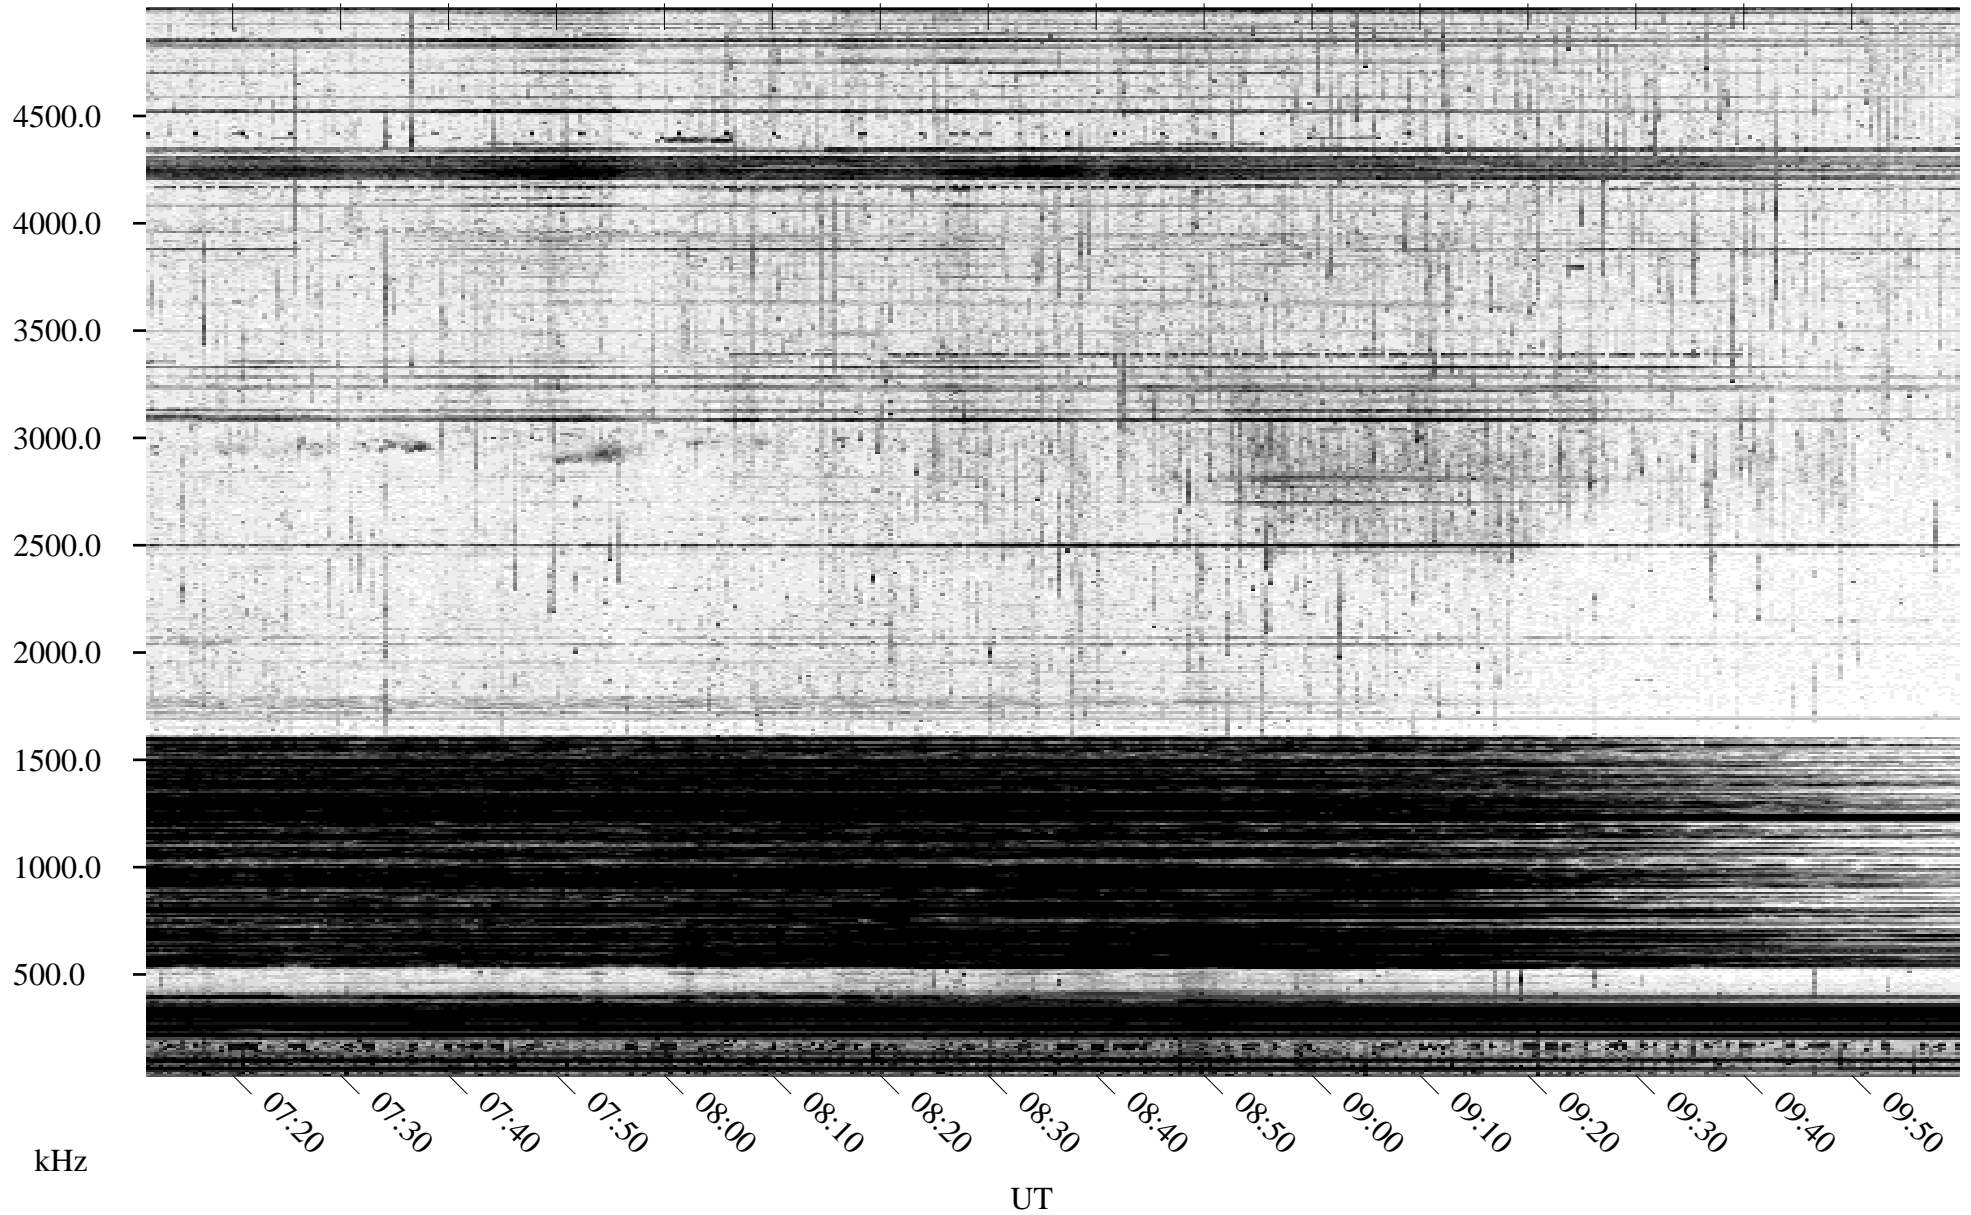

05/20/1995 Churchill, Manitoba

Linear Scale Black = 161 White = 15

ch95140l.r00m max_12

Page 1

05/20/1995 Churchill, Manitoba

Linear Scale Black = 161 White = 15

ch95140l.r00m max_12

Page 2

05/21/1995 Churchill, Manitoba

Linear Scale Black = 161 White = 15

ch95140l.r00m max_12

Page 3

05/21/1995 Churchill, Manitoba

Linear Scale Black = 161 White = 15

ch95140l.r00m max_12

Page 4

05/21/1995 Churchill, Manitoba

Linear Scale Black = 161 White = 15

ch95140l.r00m max_12

Page 5

05/21/1995 Churchill, Manitoba

Linear Scale Black = 161 White = 15

ch95140l.r00m max_12

Page 6

05/21/1995 Churchill, Manitoba

Linear Scale Black = 161 White = 15

ch95140l.r00m max_12

Page 7

05/21/1995 Churchill, Manitoba

Linear Scale Black = 161 White = 15

ch95140l.r00m max_12

Page 8