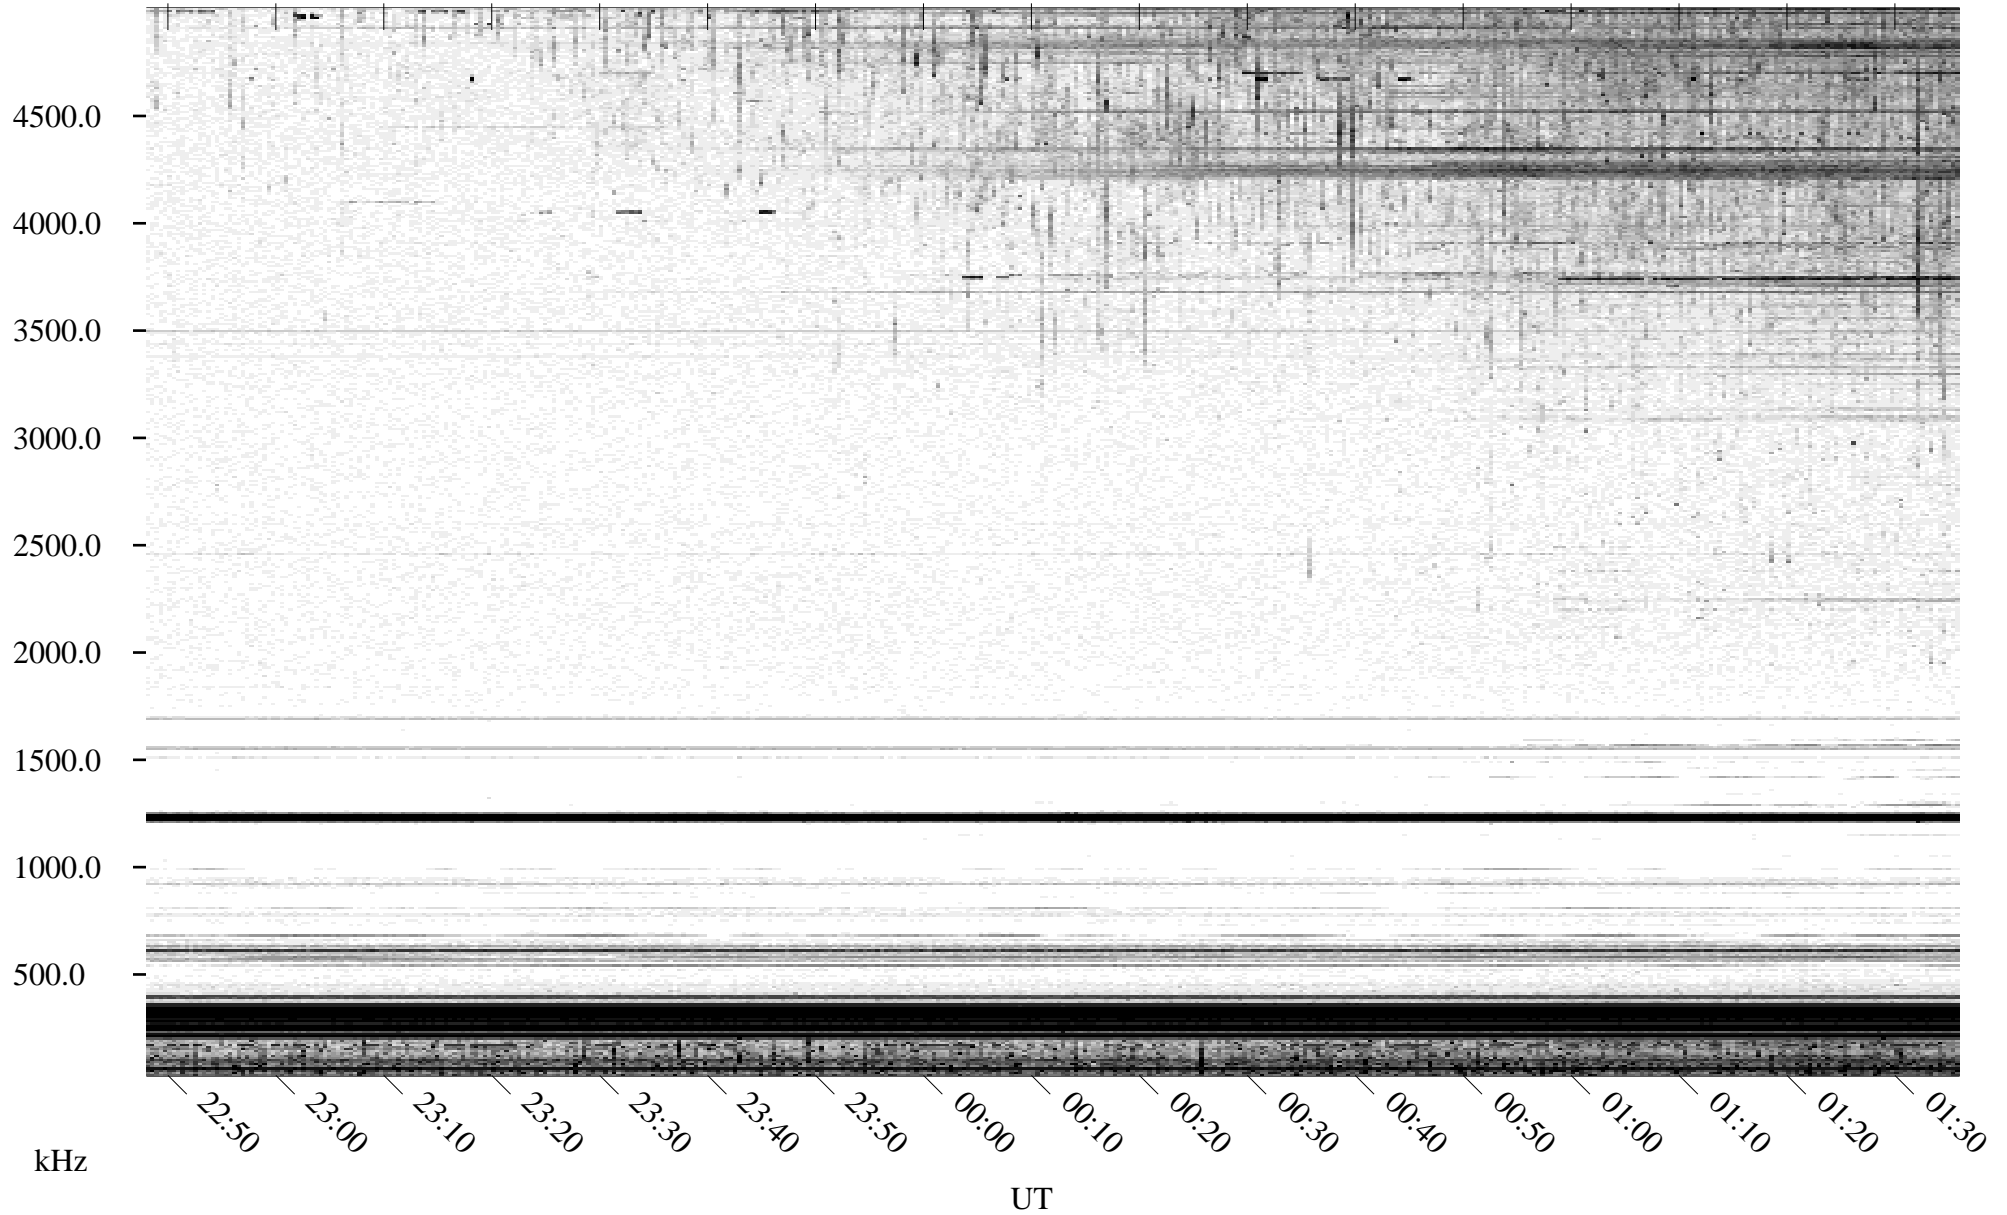

# 05/21/1995 Churchill, Manitoba

Linear Scale    Black = 161    White = 15

ch951411.r00m max\_12

Page 1

# 05/21/1995 Churchill, Manitoba

Linear Scale    Black = 161    White = 15

ch951411.r00m max\_12

Page 2

# 05/22/1995 Churchill, Manitoba

Linear Scale    Black = 161    White = 15

ch951411.r00m max\_12

Page 3

# 05/22/1995 Churchill, Manitoba

Linear Scale    Black = 161    White = 15

ch951411.r00m max\_12

Page 4