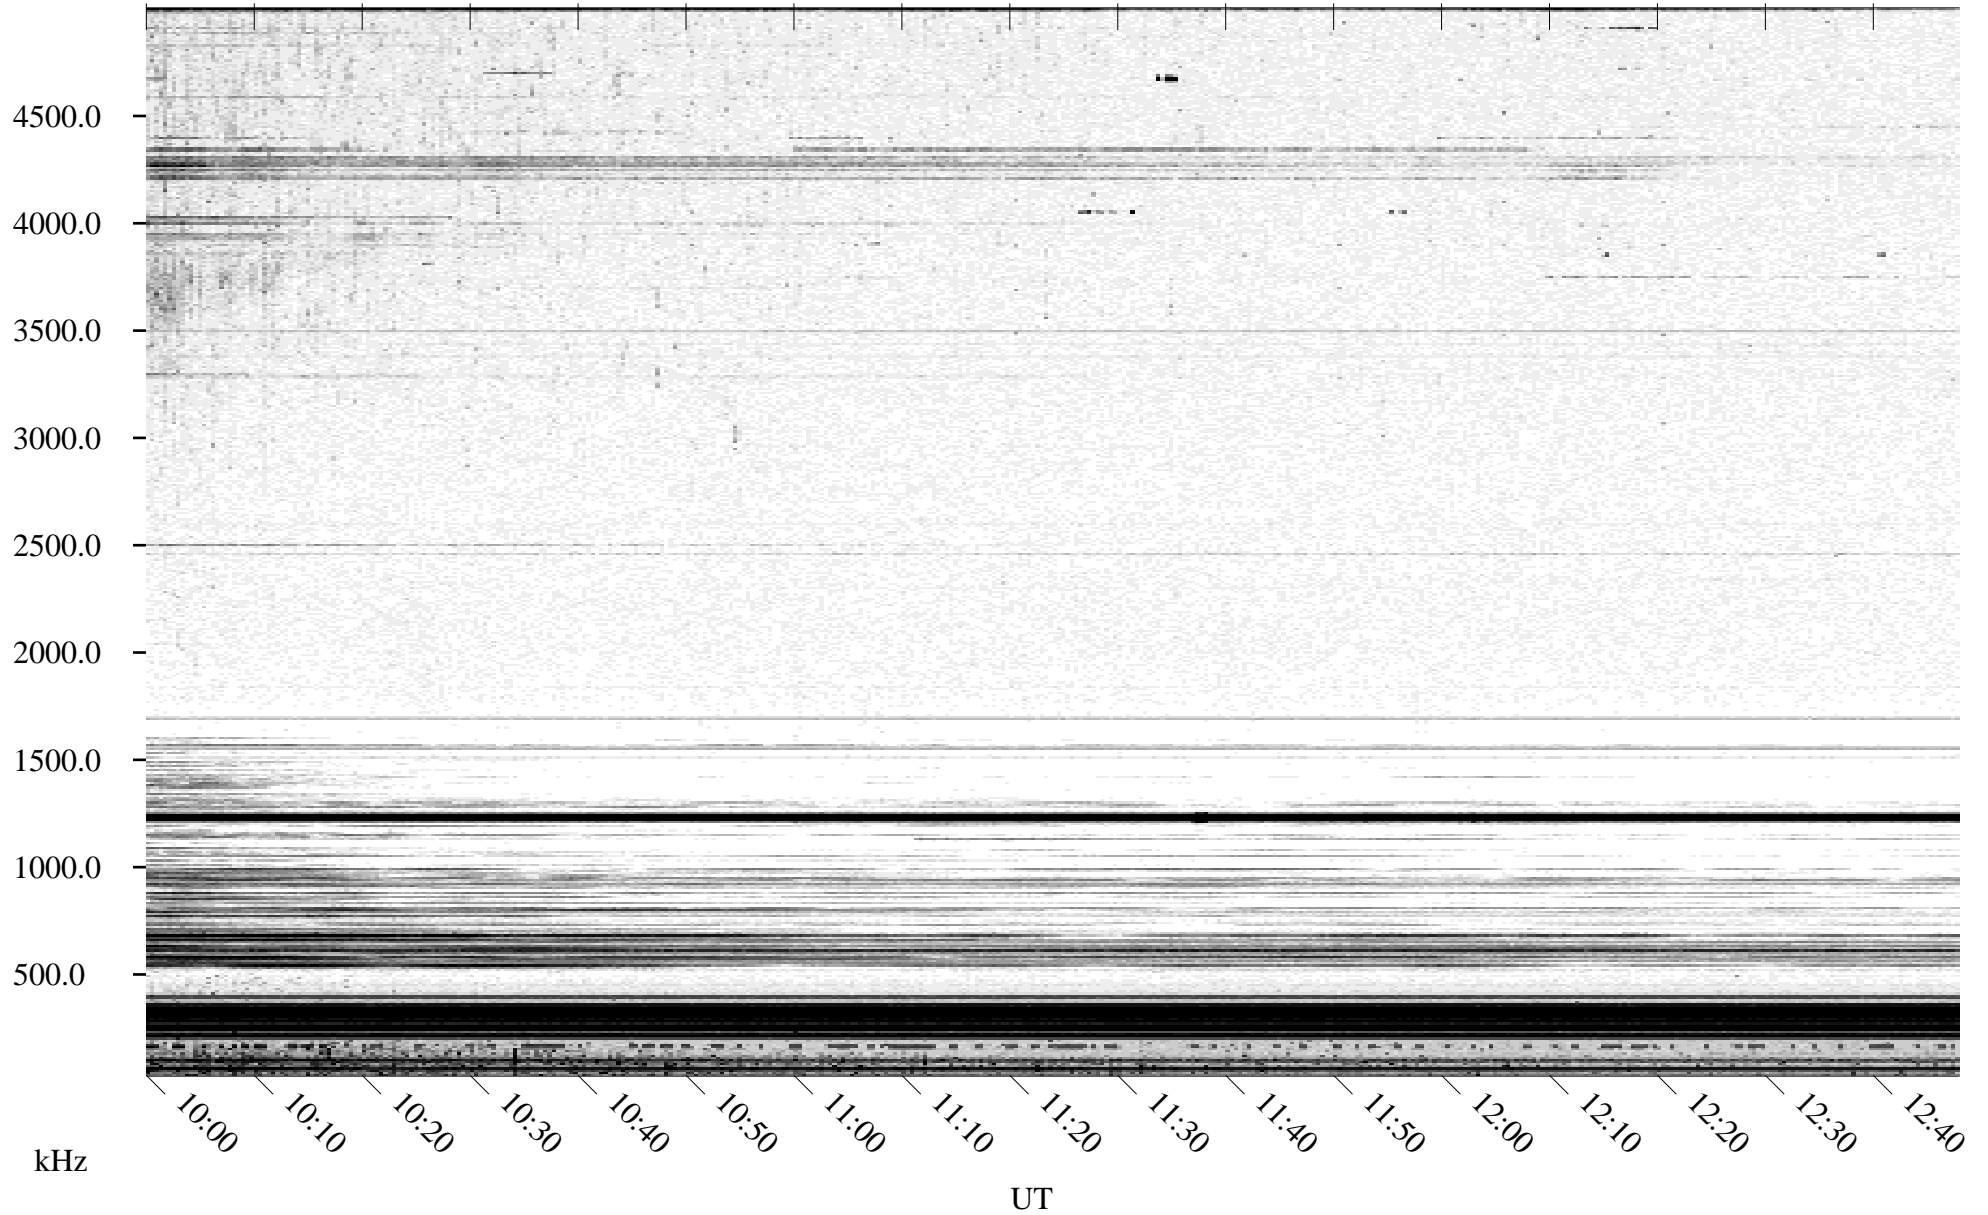

# 05/22/1995 Churchill, Manitoba

Linear Scale    Black = 161    White = 15

ch951411.r00m max\_12

Page 4

# 05/22/1995 Churchill, Manitoba

Linear Scale    Black = 161    White = 15

ch951411.r00m max\_12

Page 5

# 05/22/1995 Churchill, Manitoba

Linear Scale    Black = 161    White = 15

ch951411.r00m max\_12

Page 6

# 05/22/1995 Churchill, Manitoba

Linear Scale    Black = 161    White = 15

ch951411.r00m max\_12

Page 7