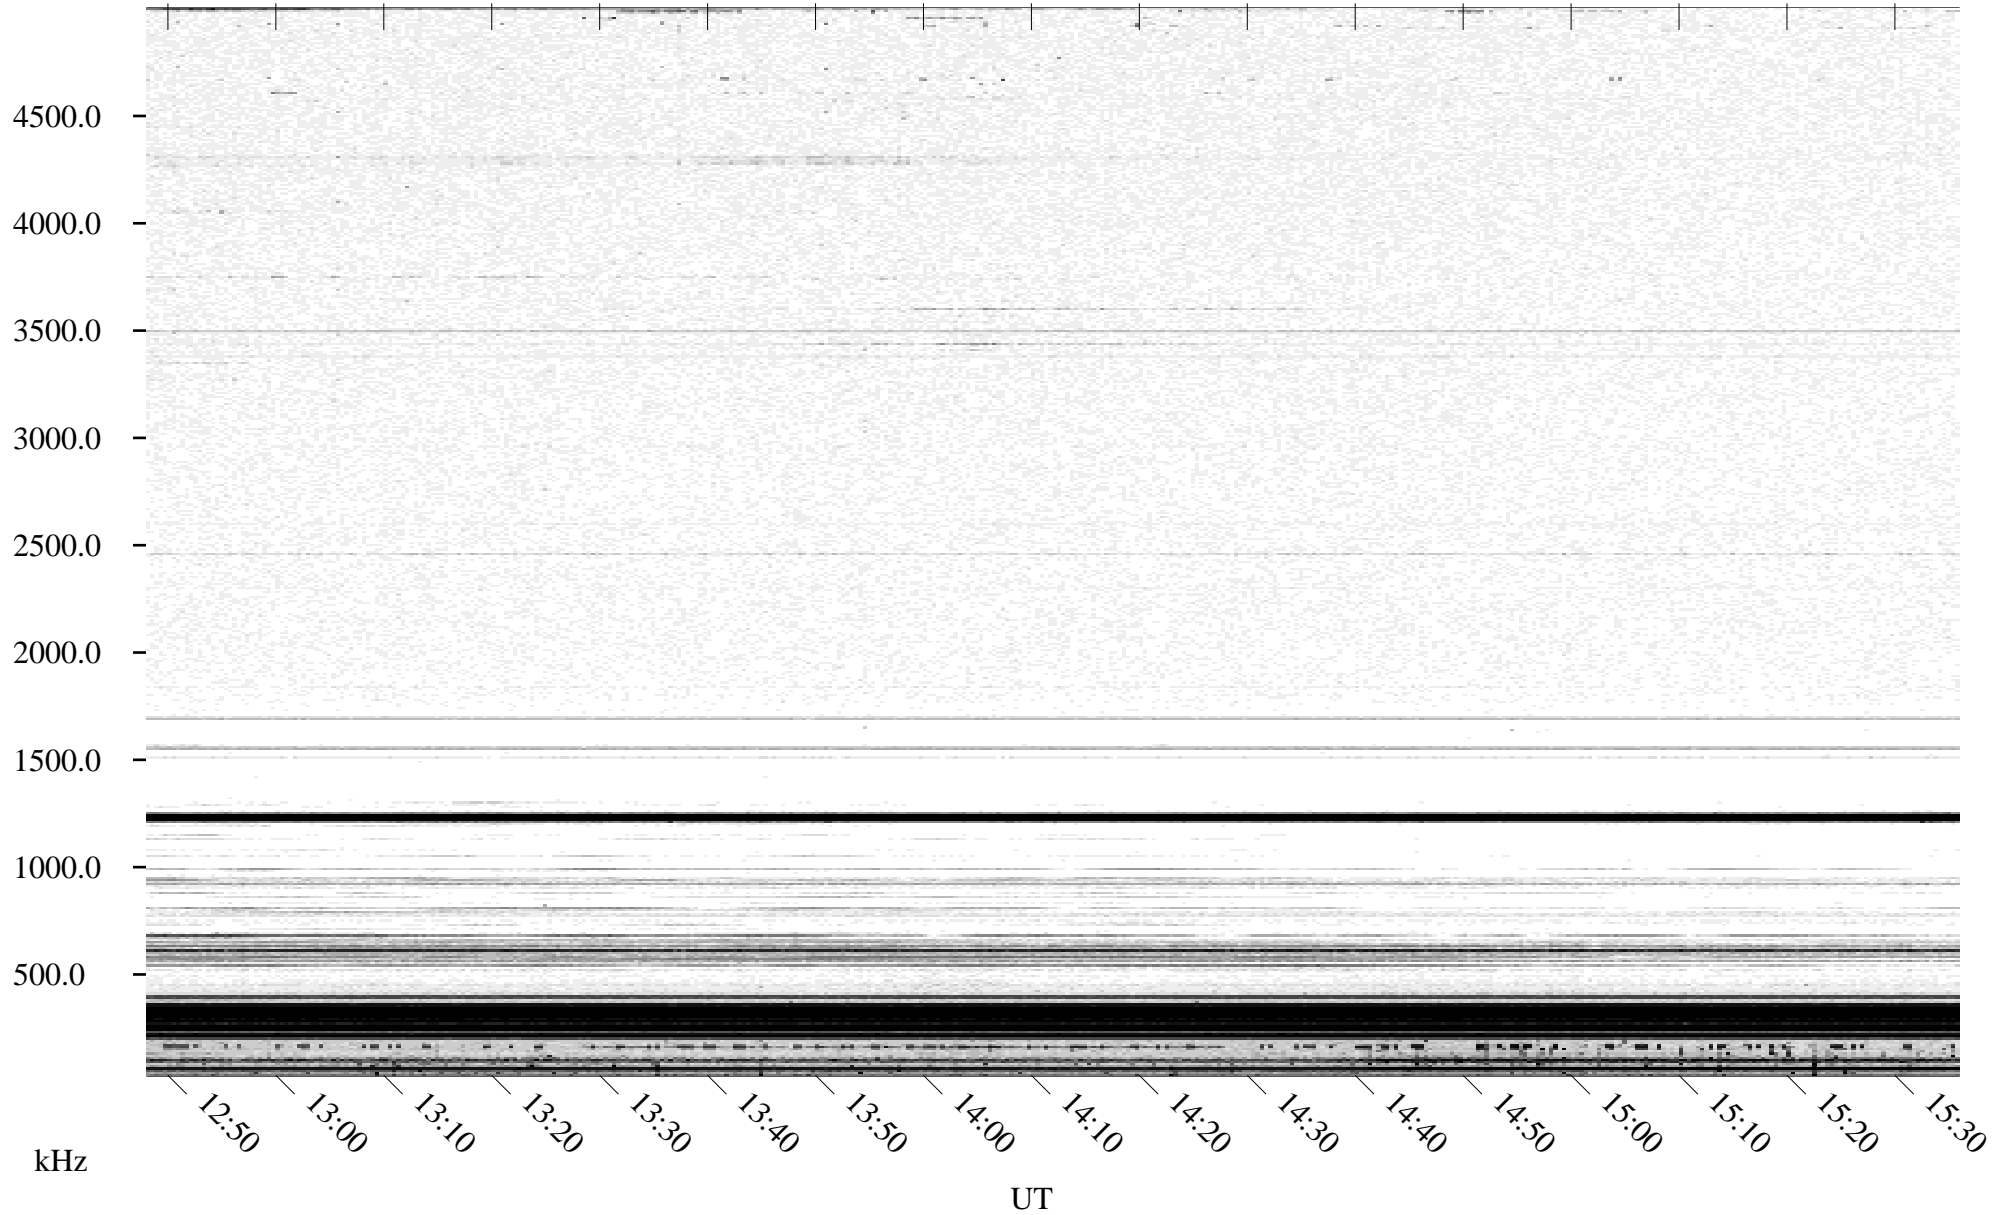

# 05/22/1995 Churchill, Manitoba

Linear Scale    Black = 161    White = 15

ch951411.r00m max\_12

Page 5

# 05/22/1995 Churchill, Manitoba

Linear Scale    Black = 161    White = 15

ch951411.r00m max\_12

Page 6

# 05/22/1995 Churchill, Manitoba

Linear Scale    Black = 161    White = 15

ch951411.r00m max\_12

Page 7

# 05/22/1995 Churchill, Manitoba

Linear Scale    Black = 161    White = 15

ch951411.r00m max\_12

Page 8