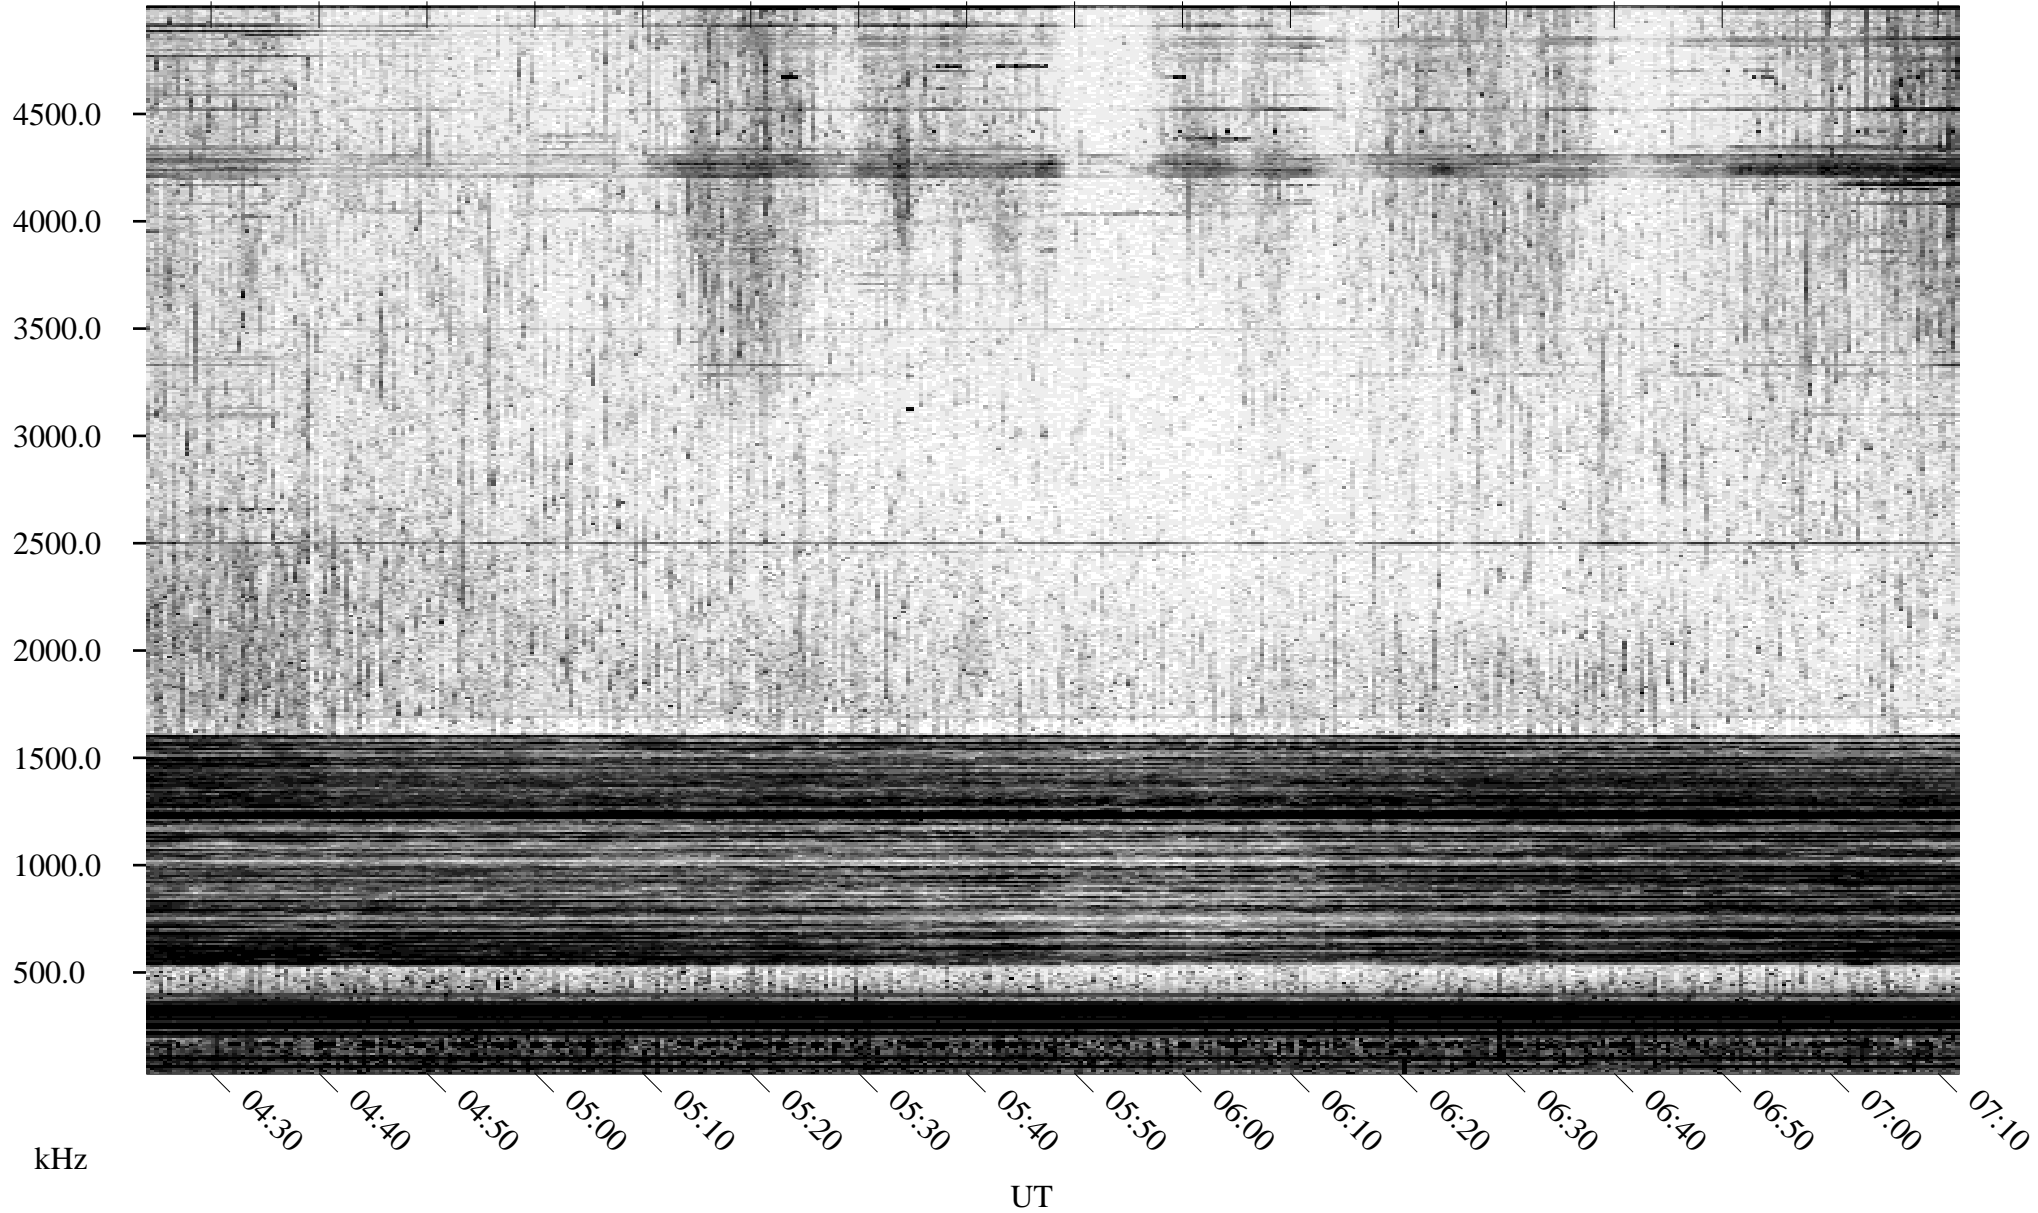

# 05/21/1995 Churchill, Manitoba

Linear Scale    Black = 161    White = 15

ch951411.r00m max\_12

Page 1

# 05/21/1995 Churchill, Manitoba

Linear Scale    Black = 161    White = 15

ch951411.r00m max\_12

Page 2

# 05/22/1995 Churchill, Manitoba

Linear Scale    Black = 161    White = 15

ch951411.r00m max\_12

Page 3

# 05/22/1995 Churchill, Manitoba

Linear Scale    Black = 161    White = 15

ch951411.r00m max\_12

Page 4