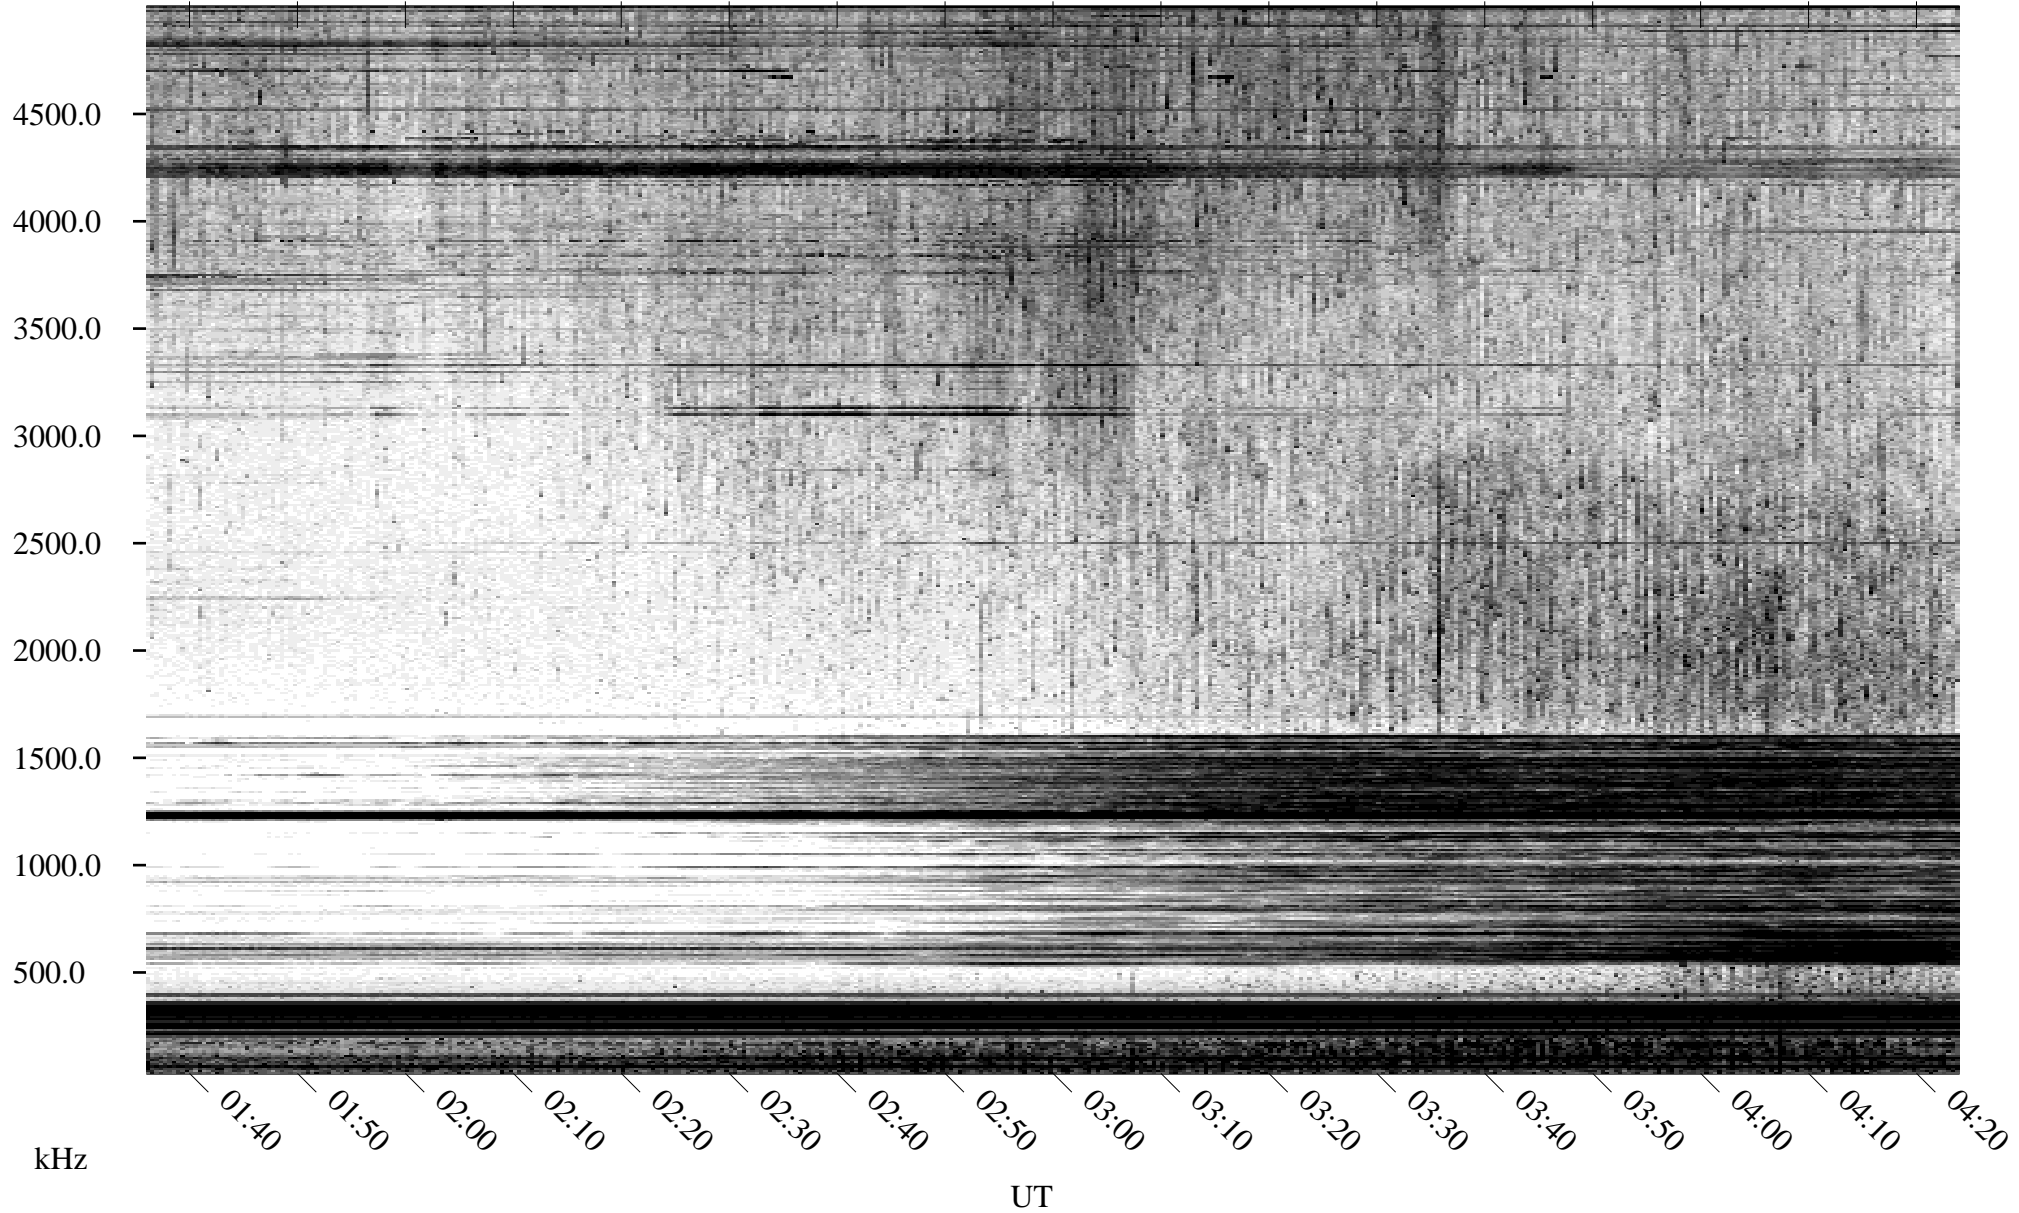

# 05/21/1995 Churchill, Manitoba

Linear Scale    Black = 161    White = 15

ch951411.r00m max\_12

Page 1

# 05/21/1995 Churchill, Manitoba

Linear Scale    Black = 161    White = 15

ch951411.r00m max\_12

Page 2

# 05/22/1995 Churchill, Manitoba

Linear Scale    Black = 161    White = 15

ch951411.r00m max\_12

Page 3

# 05/22/1995 Churchill, Manitoba

Linear Scale    Black = 161    White = 15

ch951411.r00m max\_12

Page 4