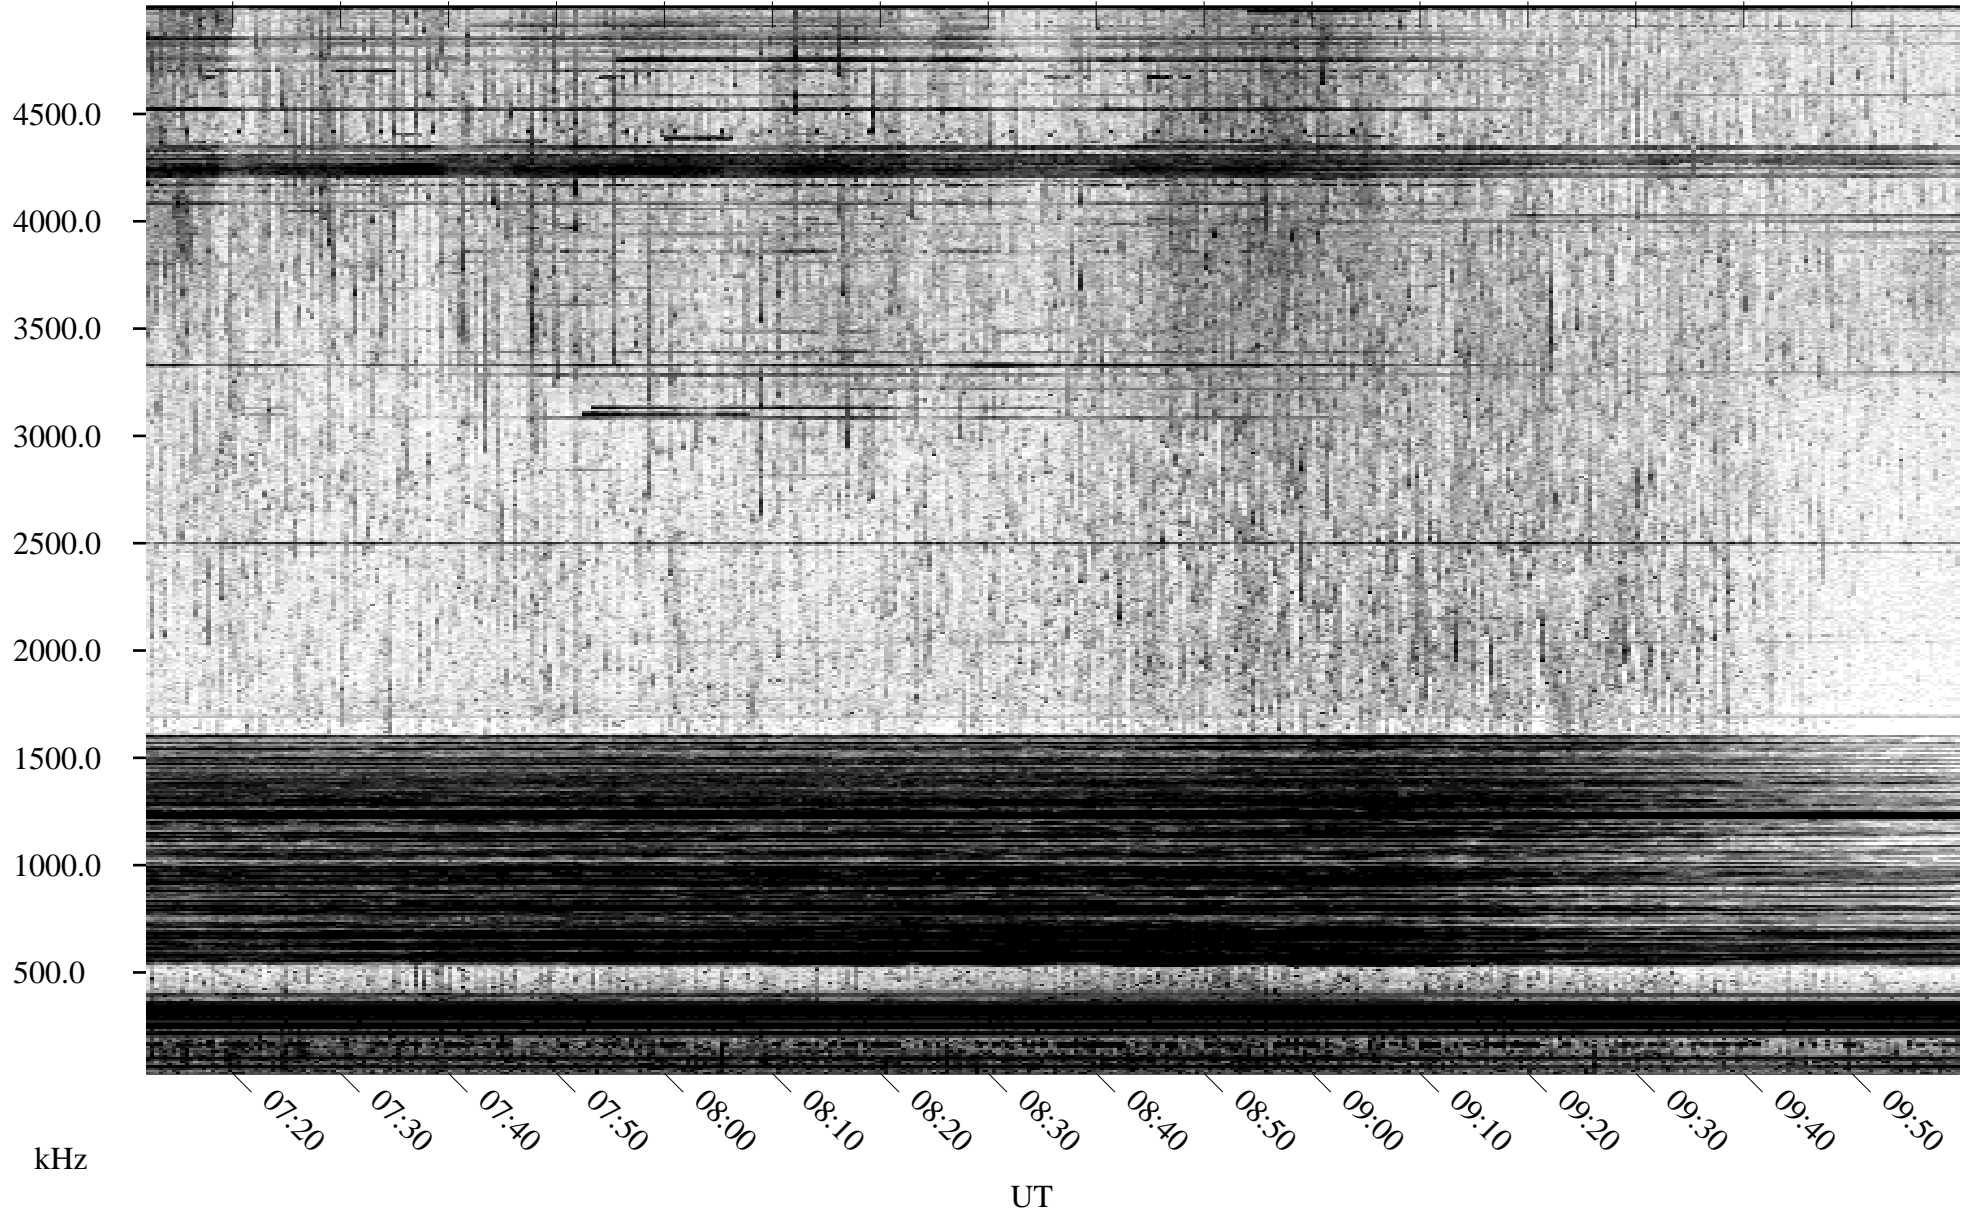

# 05/22/1995 Churchill, Manitoba

Linear Scale    Black = 161    White = 15

ch951411.r00m max\_12

Page 3

# 05/22/1995 Churchill, Manitoba

Linear Scale    Black = 161    White = 15

ch951411.r00m max\_12

Page 4

# 05/22/1995 Churchill, Manitoba

Linear Scale    Black = 161    White = 15

ch951411.r00m max\_12

Page 5

# 05/22/1995 Churchill, Manitoba

Linear Scale    Black = 161    White = 15

ch951411.r00m max\_12

Page 6