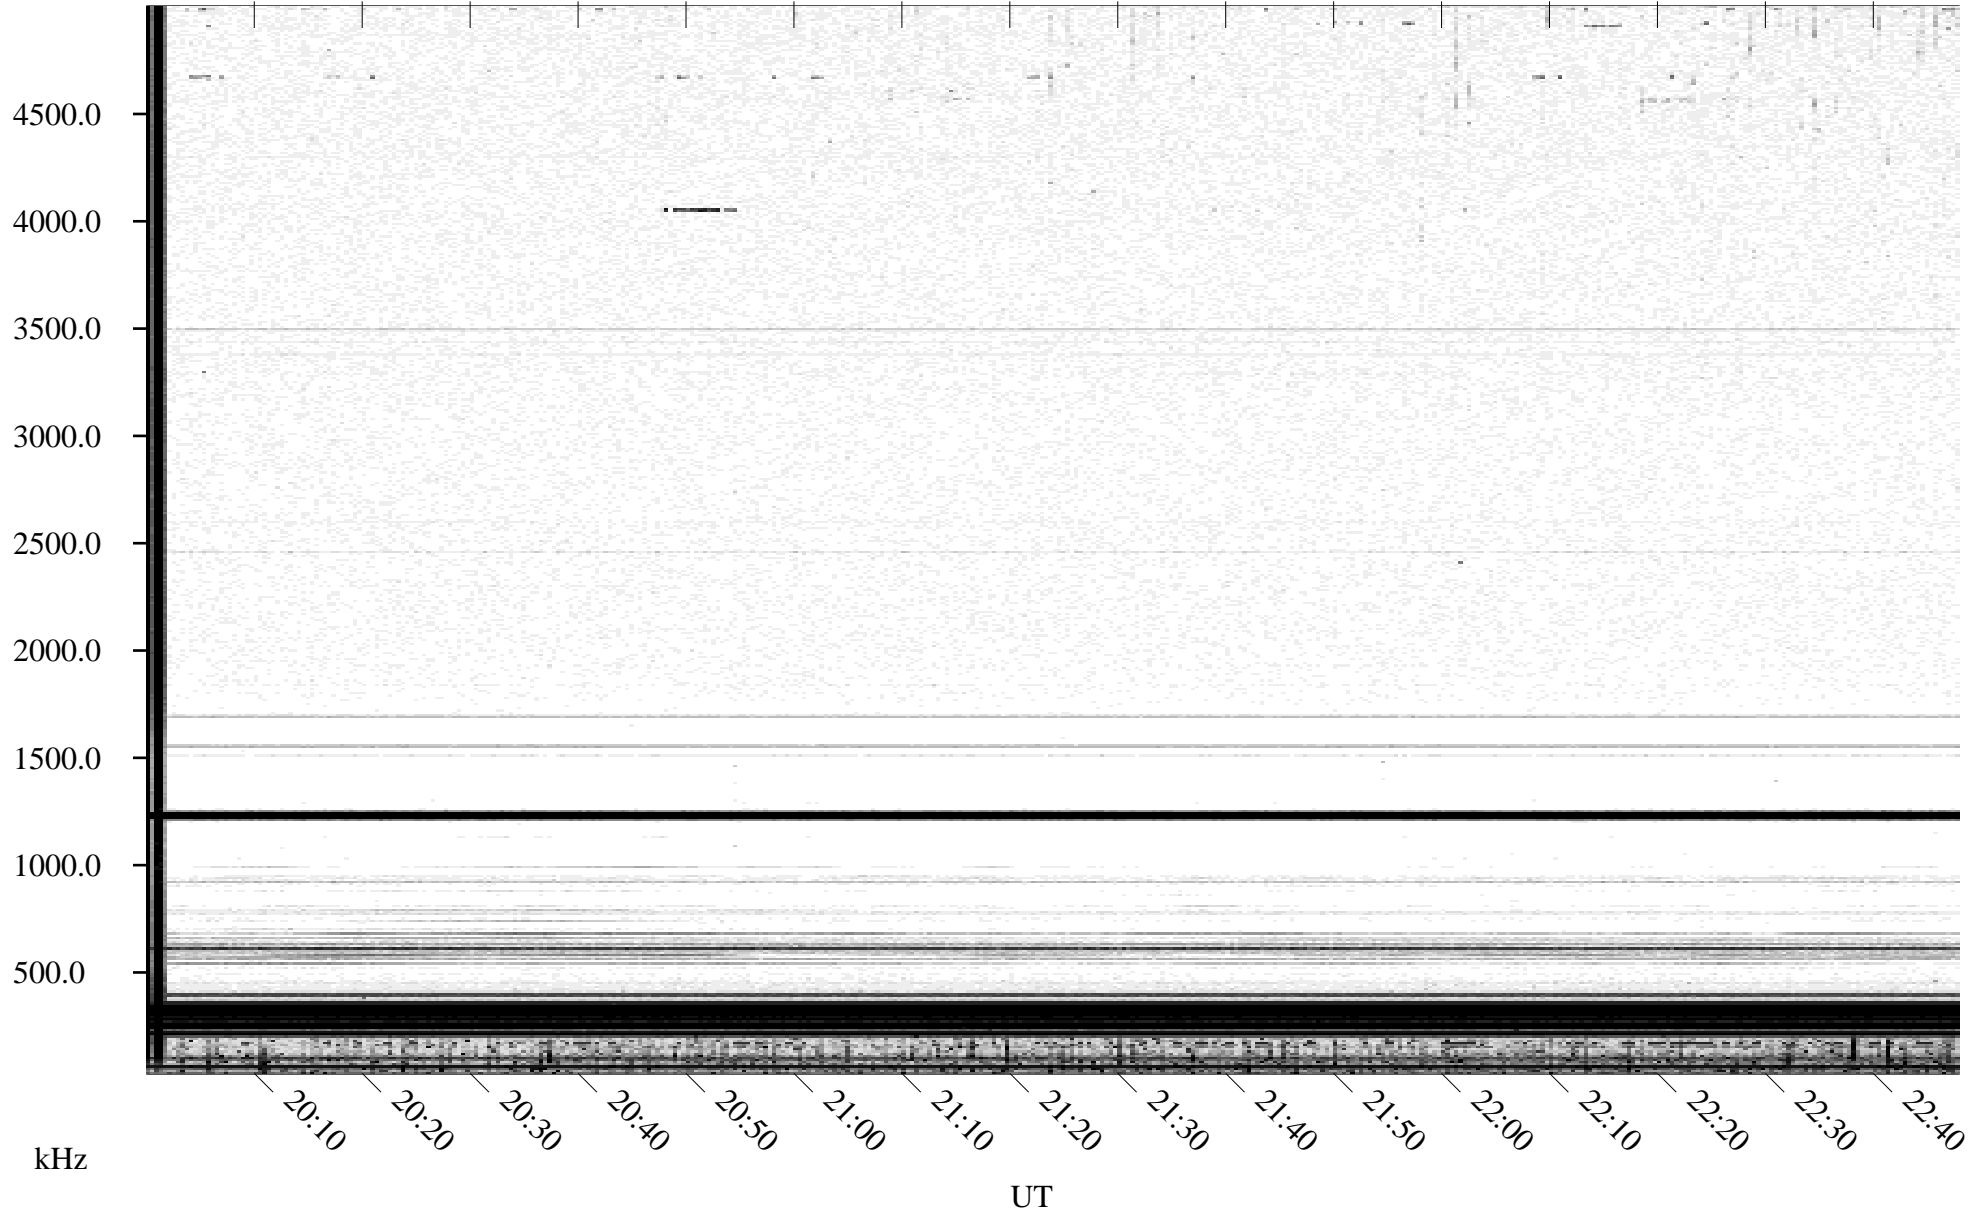

# 05/21/1995 Churchill, Manitoba

Linear Scale    Black = 161    White = 15

ch951411.r00m max\_12

Page 1

# 05/21/1995 Churchill, Manitoba

Linear Scale    Black = 161    White = 15

ch951411.r00m max\_12

Page 2

# 05/22/1995 Churchill, Manitoba

Linear Scale    Black = 161    White = 15

ch951411.r00m max\_12

Page 3

# 05/22/1995 Churchill, Manitoba

Linear Scale    Black = 161    White = 15

ch951411.r00m max\_12

Page 4