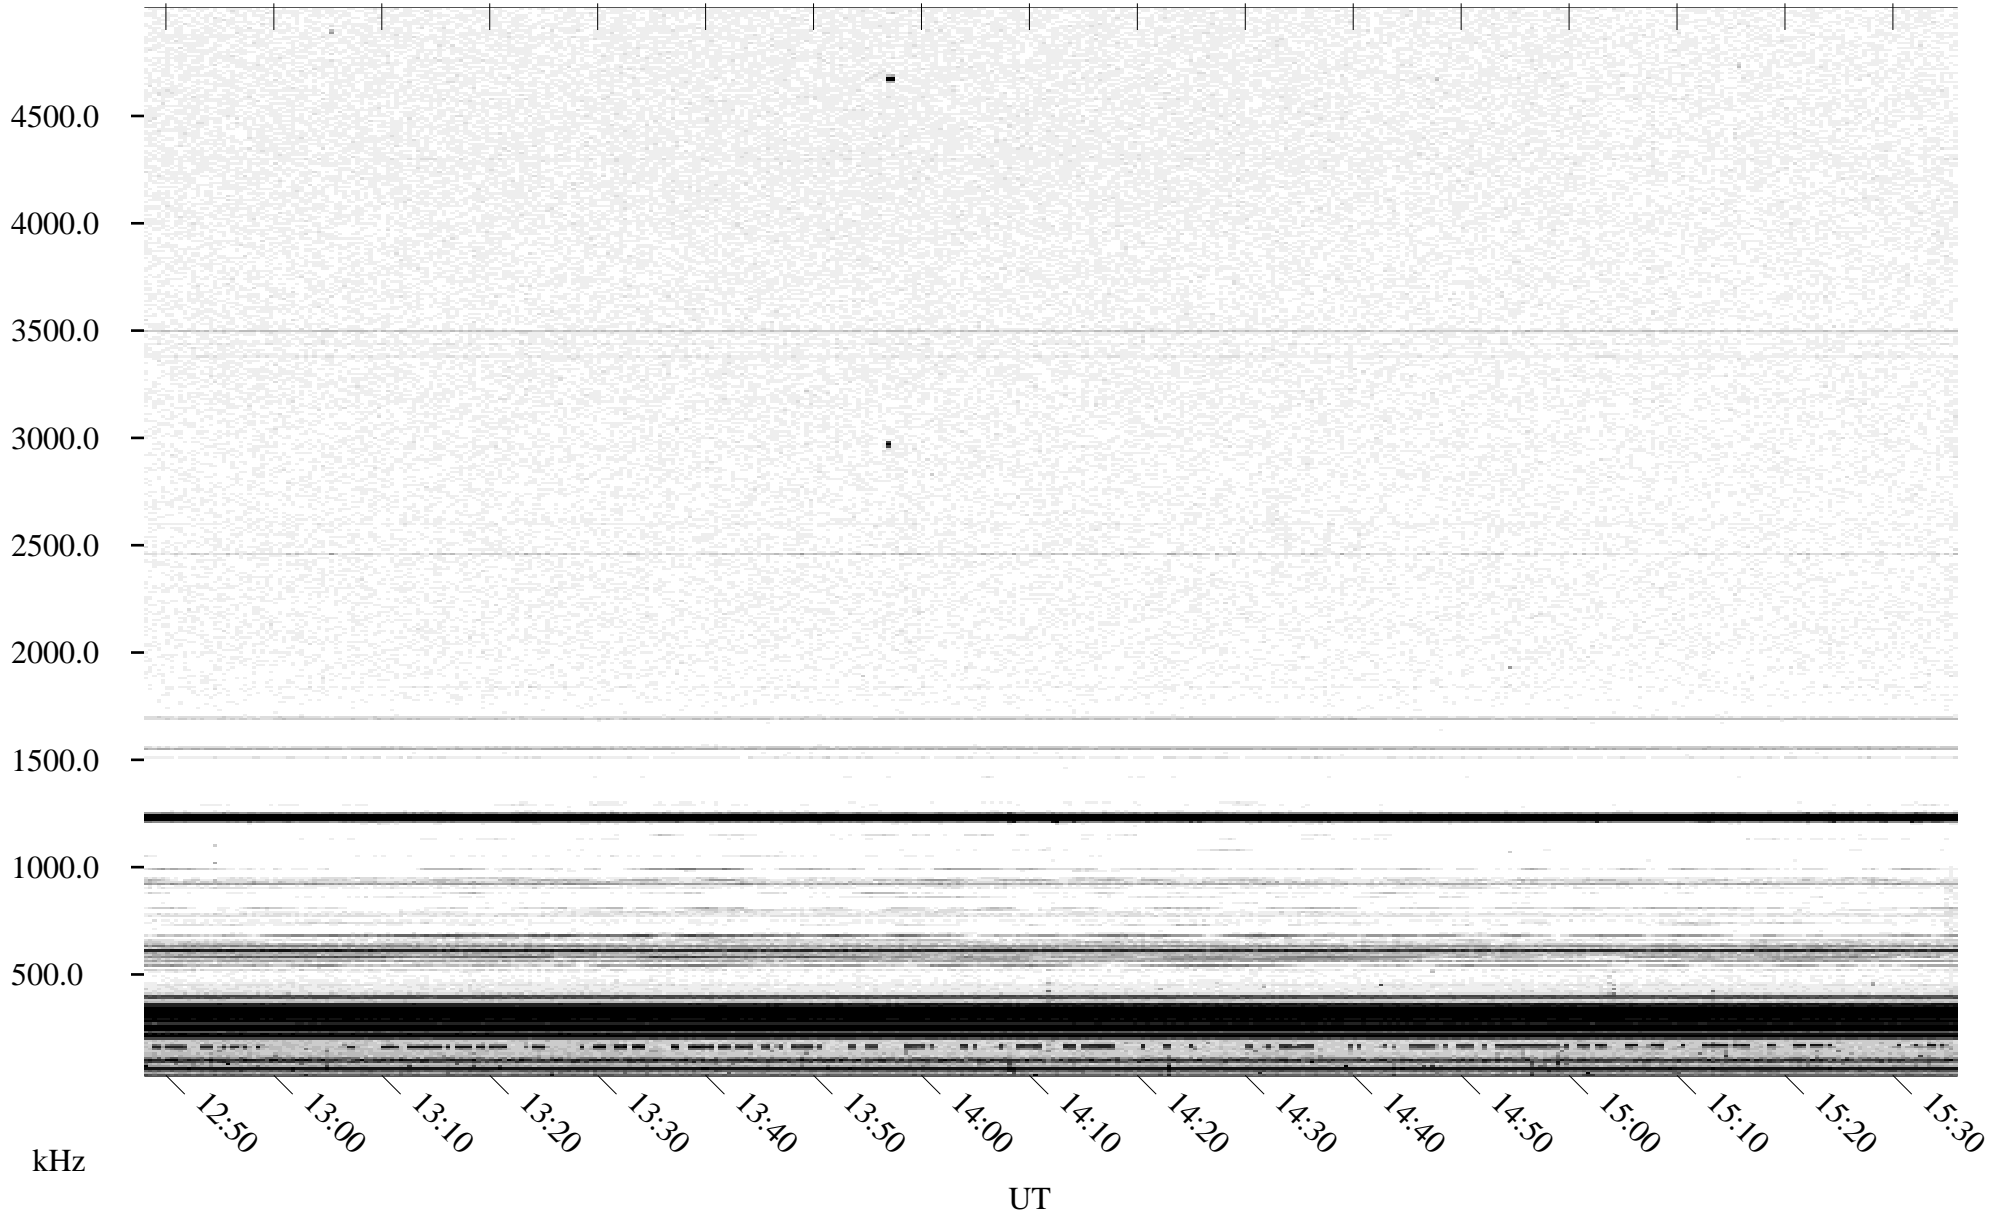

# 05/24/1995 Churchill, Manitoba

Linear Scale    Black = 161    White = 15

ch95143l.r00m max\_12

Page 5

# 05/24/1995 Churchill, Manitoba

Linear Scale    Black = 161    White = 15

ch95143l.r00m max\_12

Page 6

# 05/24/1995 Churchill, Manitoba

Linear Scale    Black = 161    White = 15

ch95143l.r00m max\_12

Page 7

# 05/24/1995 Churchill, Manitoba

Linear Scale    Black = 161    White = 15

ch95143l.r00m max\_12

Page 8