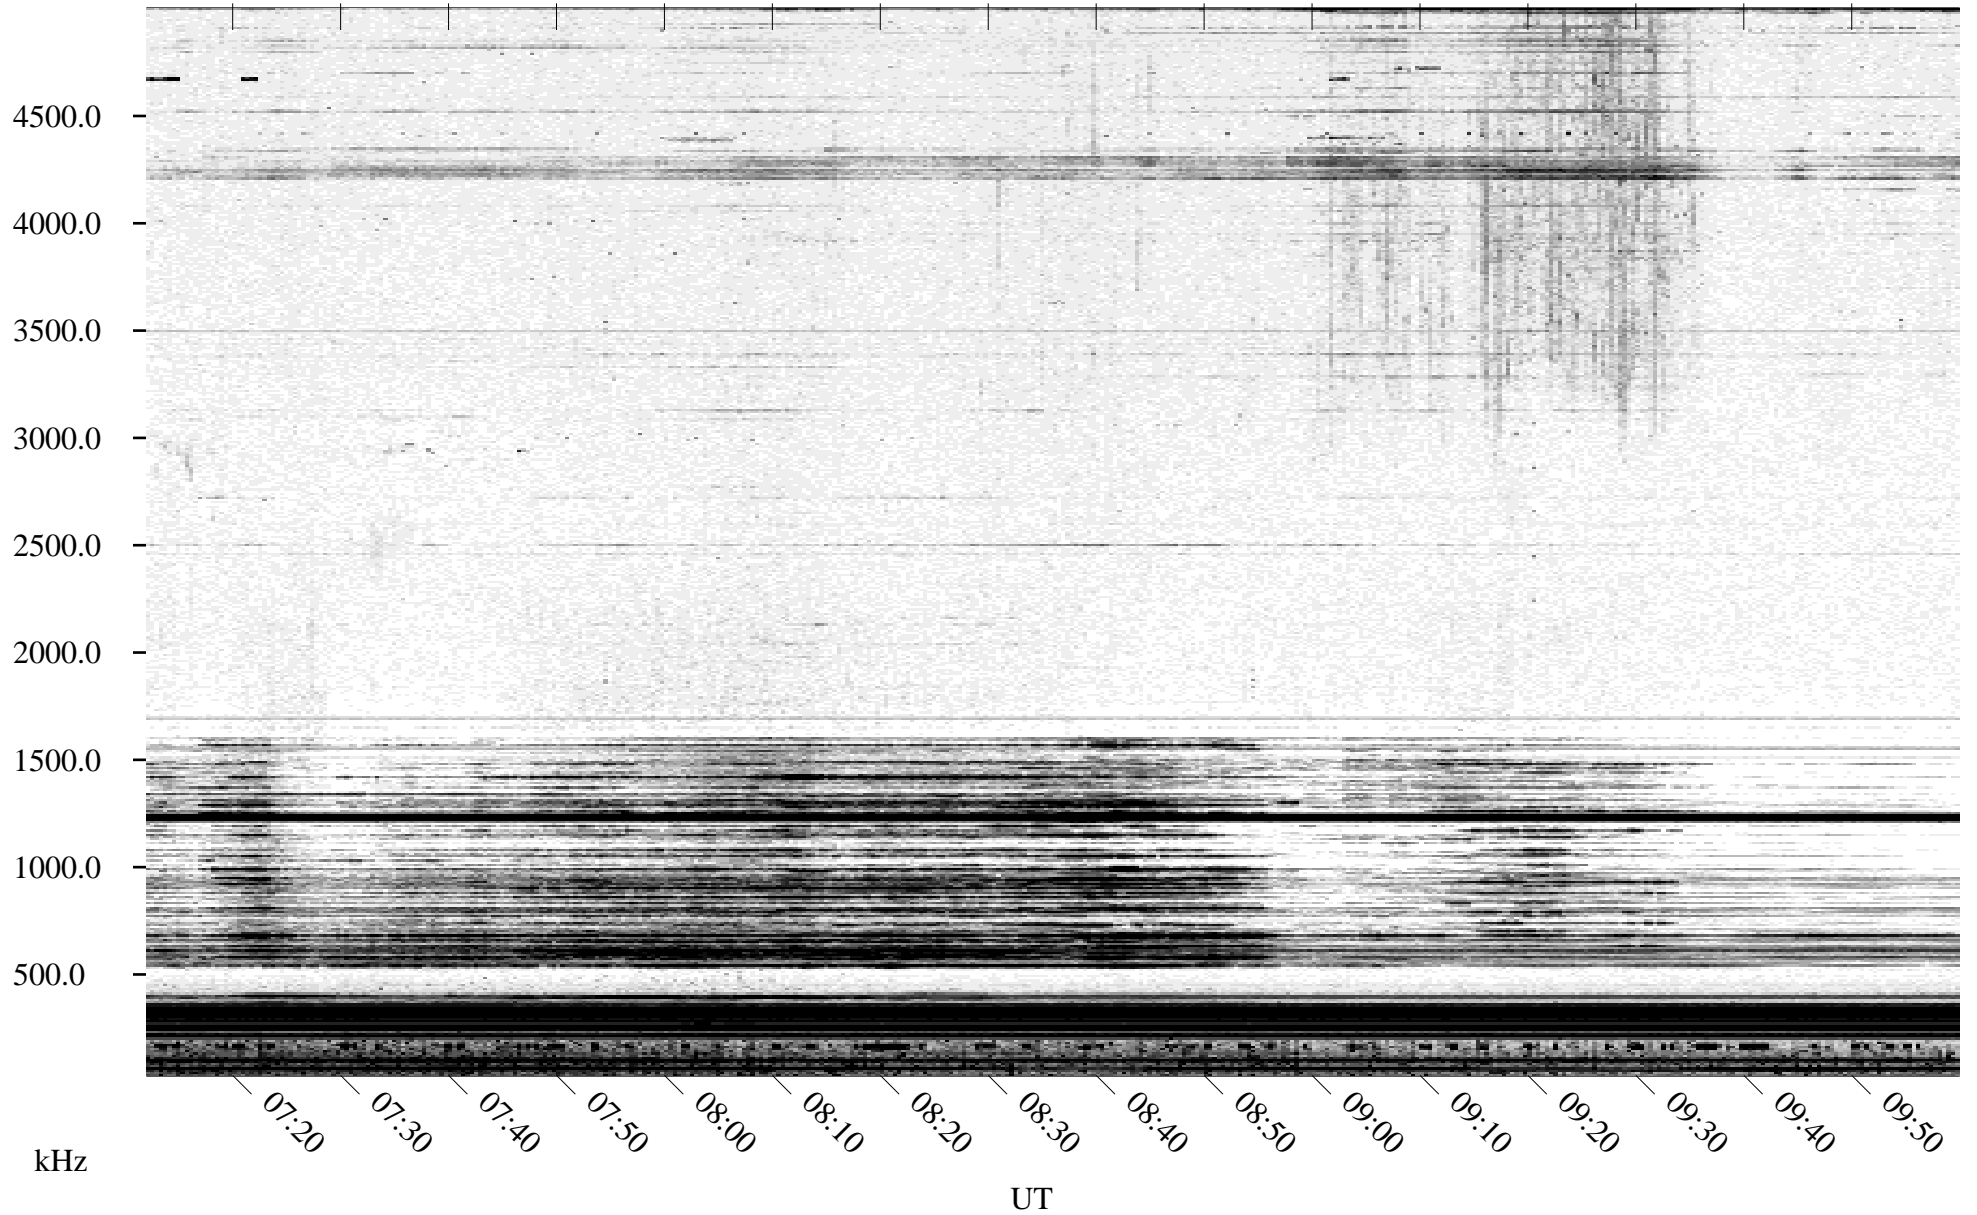

# 05/24/1995 Churchill, Manitoba

Linear Scale    Black = 161    White = 15

ch95143l.r00m max\_12

Page 3

# 05/24/1995 Churchill, Manitoba

Linear Scale    Black = 161    White = 15

ch95143l.r00m max\_12

Page 4

# 05/24/1995 Churchill, Manitoba

Linear Scale    Black = 161    White = 15

ch95143l.r00m max\_12

Page 5

# 05/24/1995 Churchill, Manitoba

Linear Scale    Black = 161    White = 15

ch95143l.r00m max\_12

Page 6