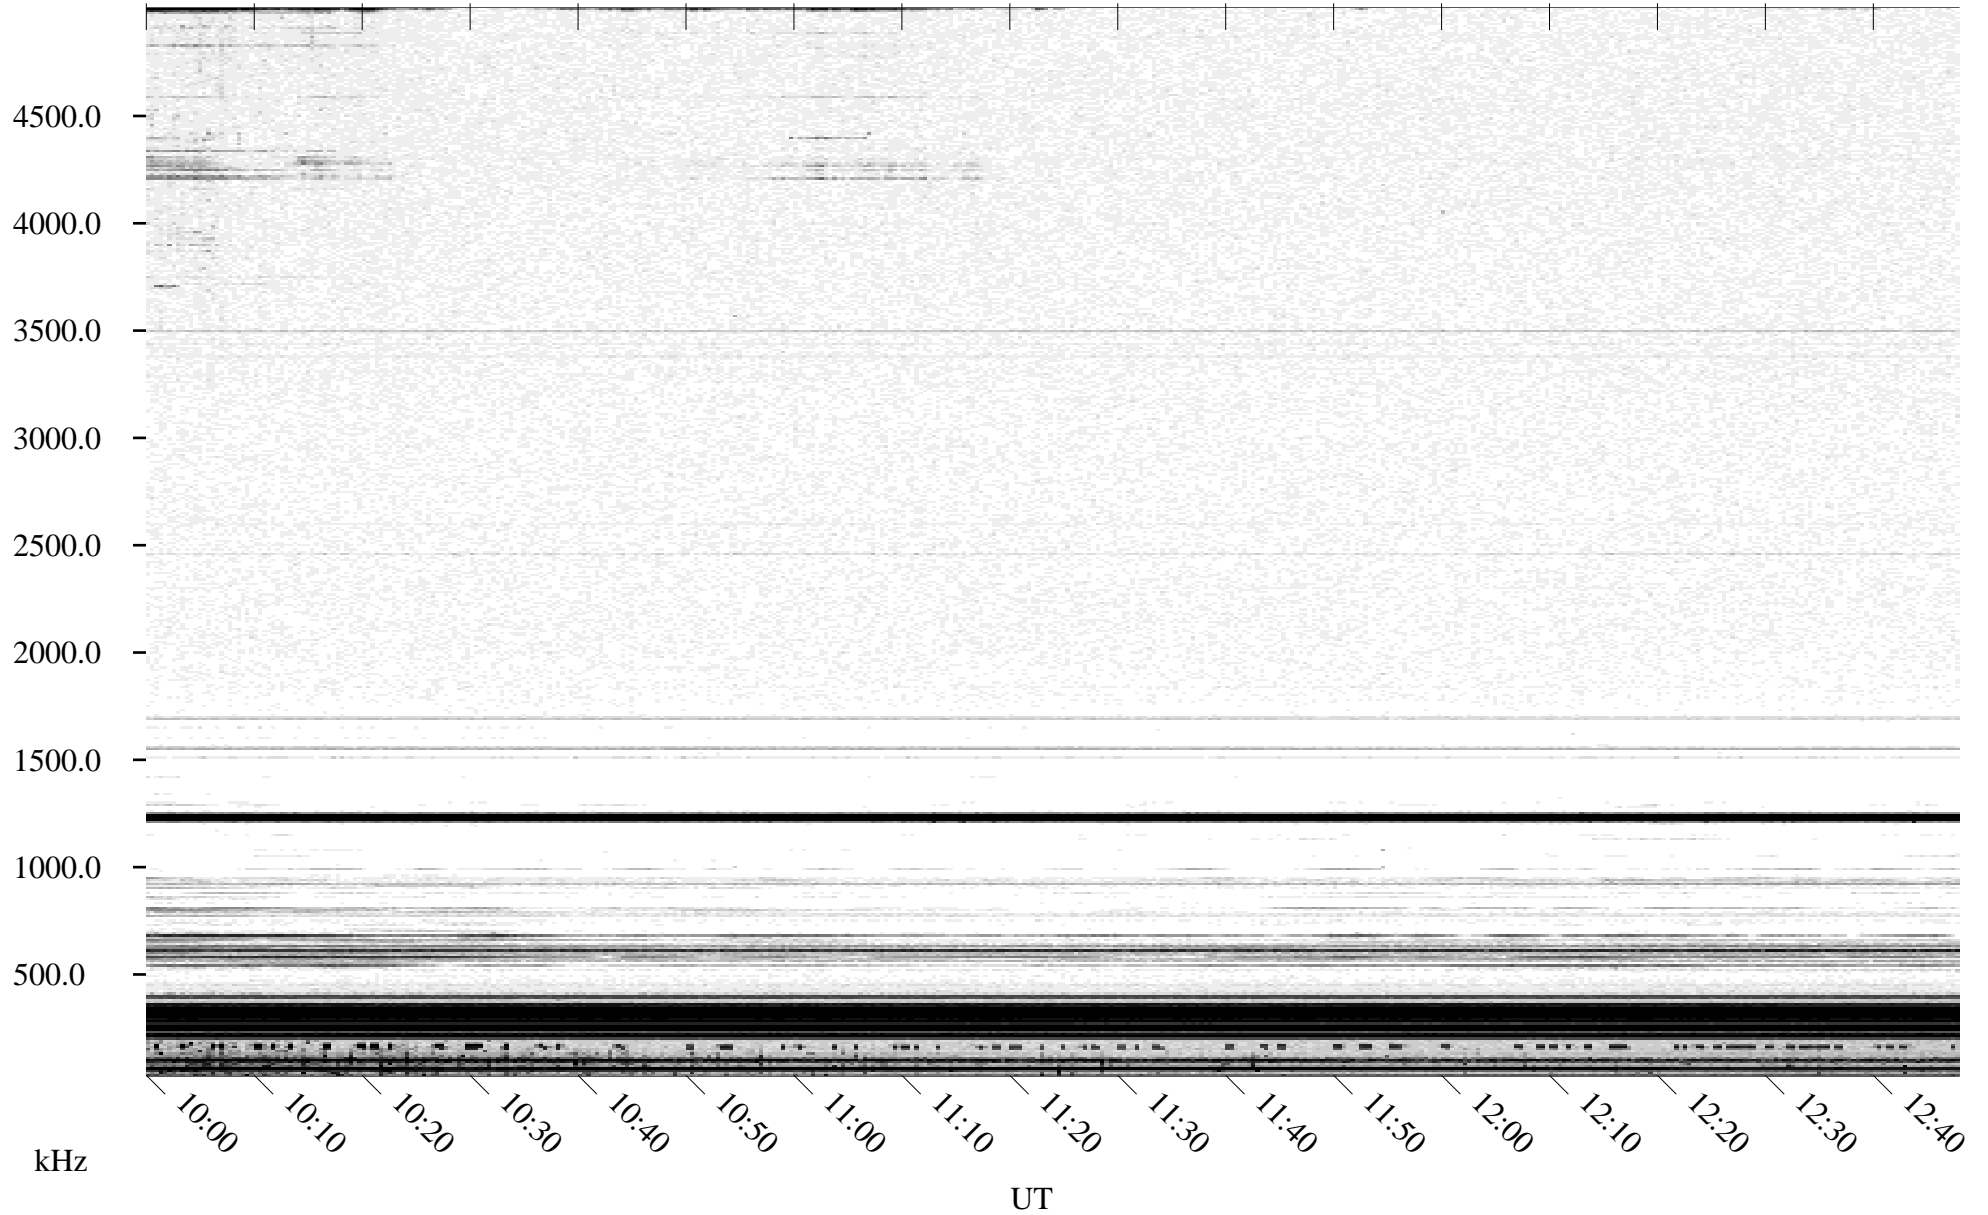

# 05/24/1995 Churchill, Manitoba

Linear Scale    Black = 161    White = 15

ch95143l.r00m max\_12

Page 4

# 05/24/1995 Churchill, Manitoba

Linear Scale    Black = 161    White = 15

ch95143l.r00m max\_12

Page 5

# 05/24/1995 Churchill, Manitoba

Linear Scale    Black = 161    White = 15

ch95143l.r00m max\_12

Page 6

# 05/24/1995 Churchill, Manitoba

Linear Scale    Black = 161    White = 15

ch95143l.r00m max\_12

Page 7