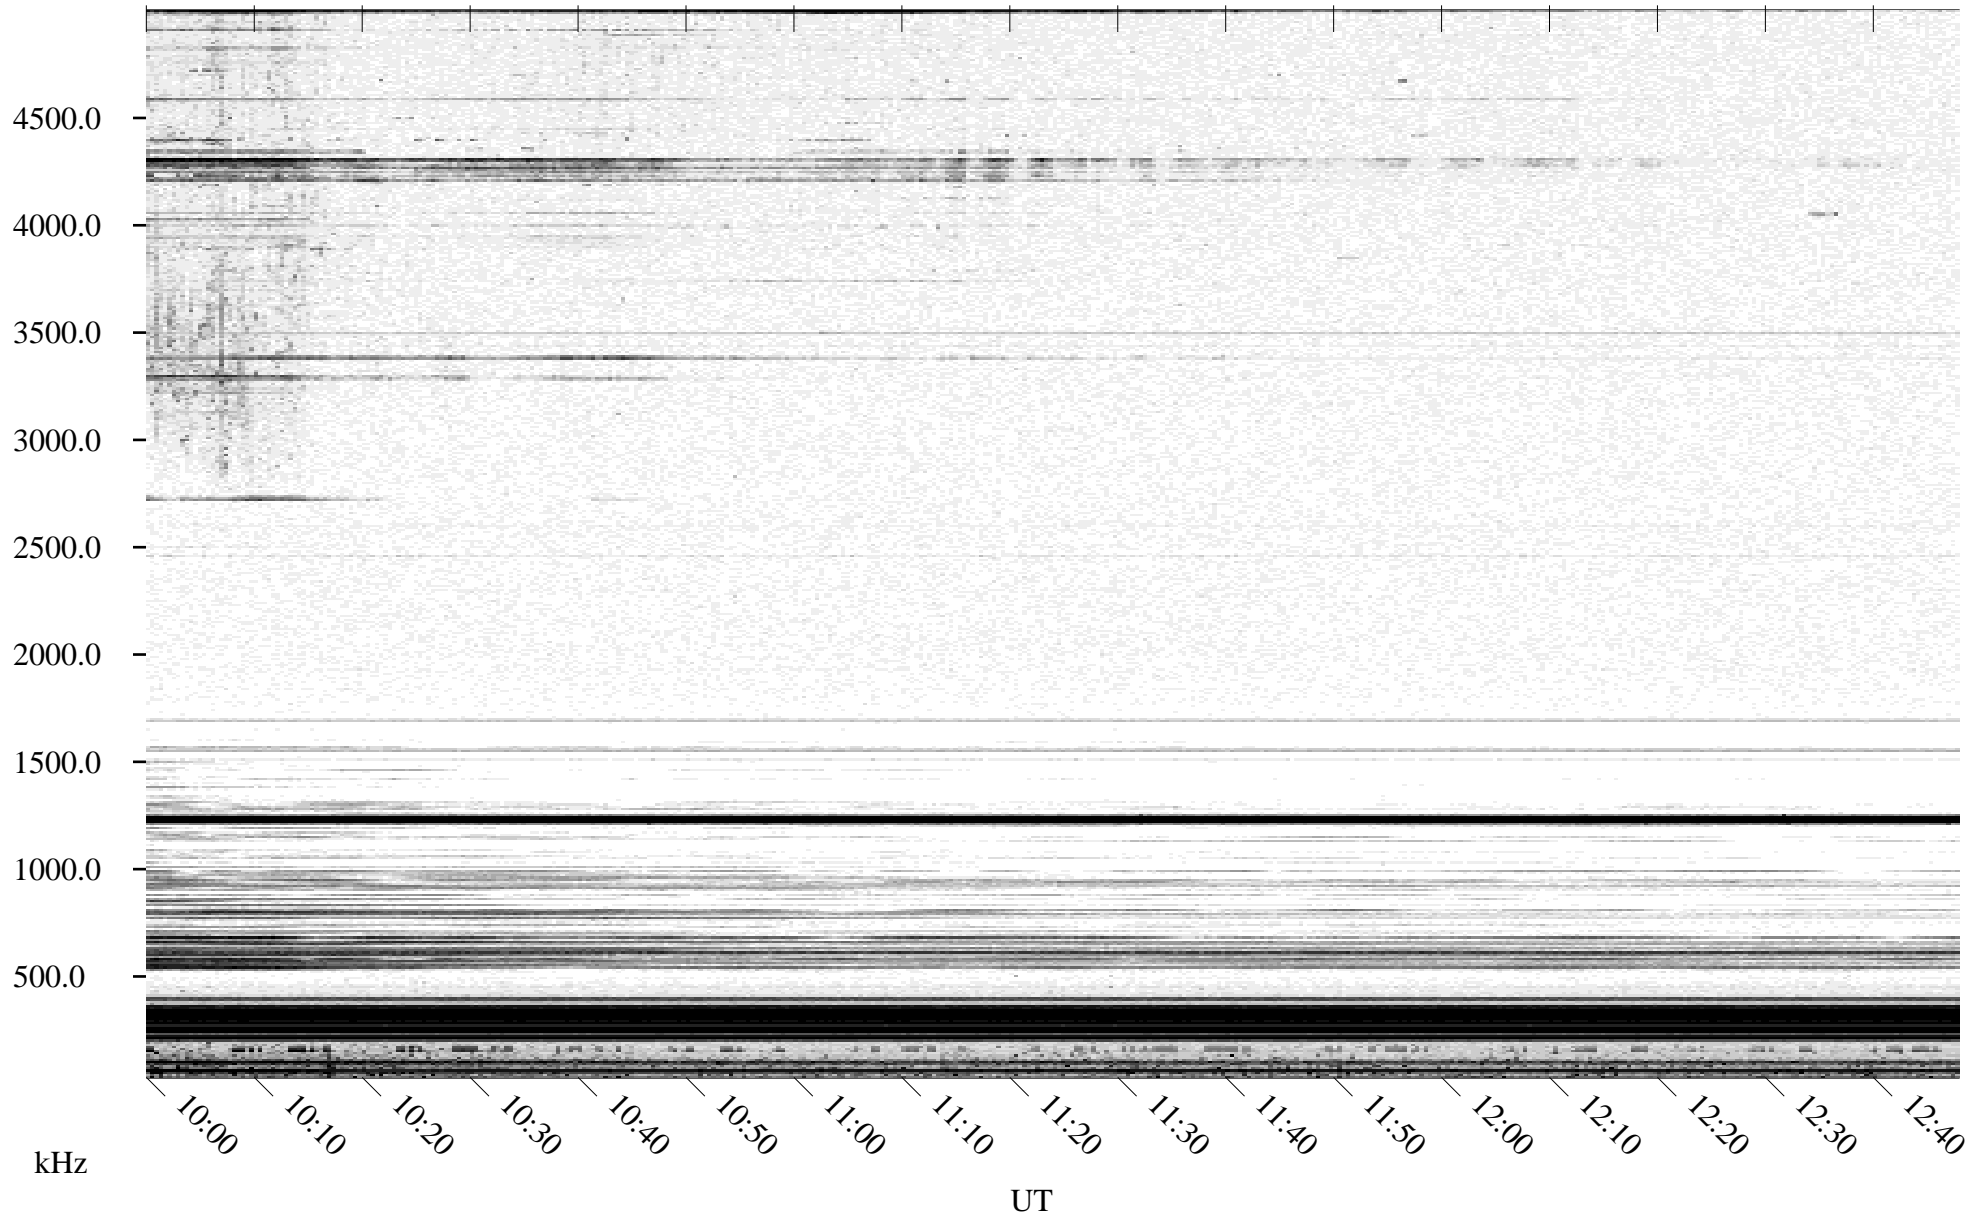

05/24/1995 Churchill, Manitoba

Linear Scale Black = 161 White = 15

ch95144l.r00m max_12

Page 1

05/24/1995 Churchill, Manitoba

Linear Scale Black = 161 White = 15

ch95144l.r00m max_12

Page 2

05/25/1995 Churchill, Manitoba

Linear Scale Black = 161 White = 15

ch95144l.r00m max_12

Page 3

05/25/1995 Churchill, Manitoba

Linear Scale Black = 161 White = 15

ch95144l.r00m max_12

Page 4

05/25/1995 Churchill, Manitoba

Linear Scale Black = 161 White = 15

ch95144l.r00m max_12

Page 5

05/25/1995 Churchill, Manitoba

Linear Scale Black = 161 White = 15

ch95144l.r00m max_12

Page 6

05/25/1995 Churchill, Manitoba

Linear Scale Black = 161 White = 15

ch95144l.r00m max_12

Page 7

05/25/1995 Churchill, Manitoba

Linear Scale Black = 161 White = 15

ch95144l.r00m max_12

Page 8