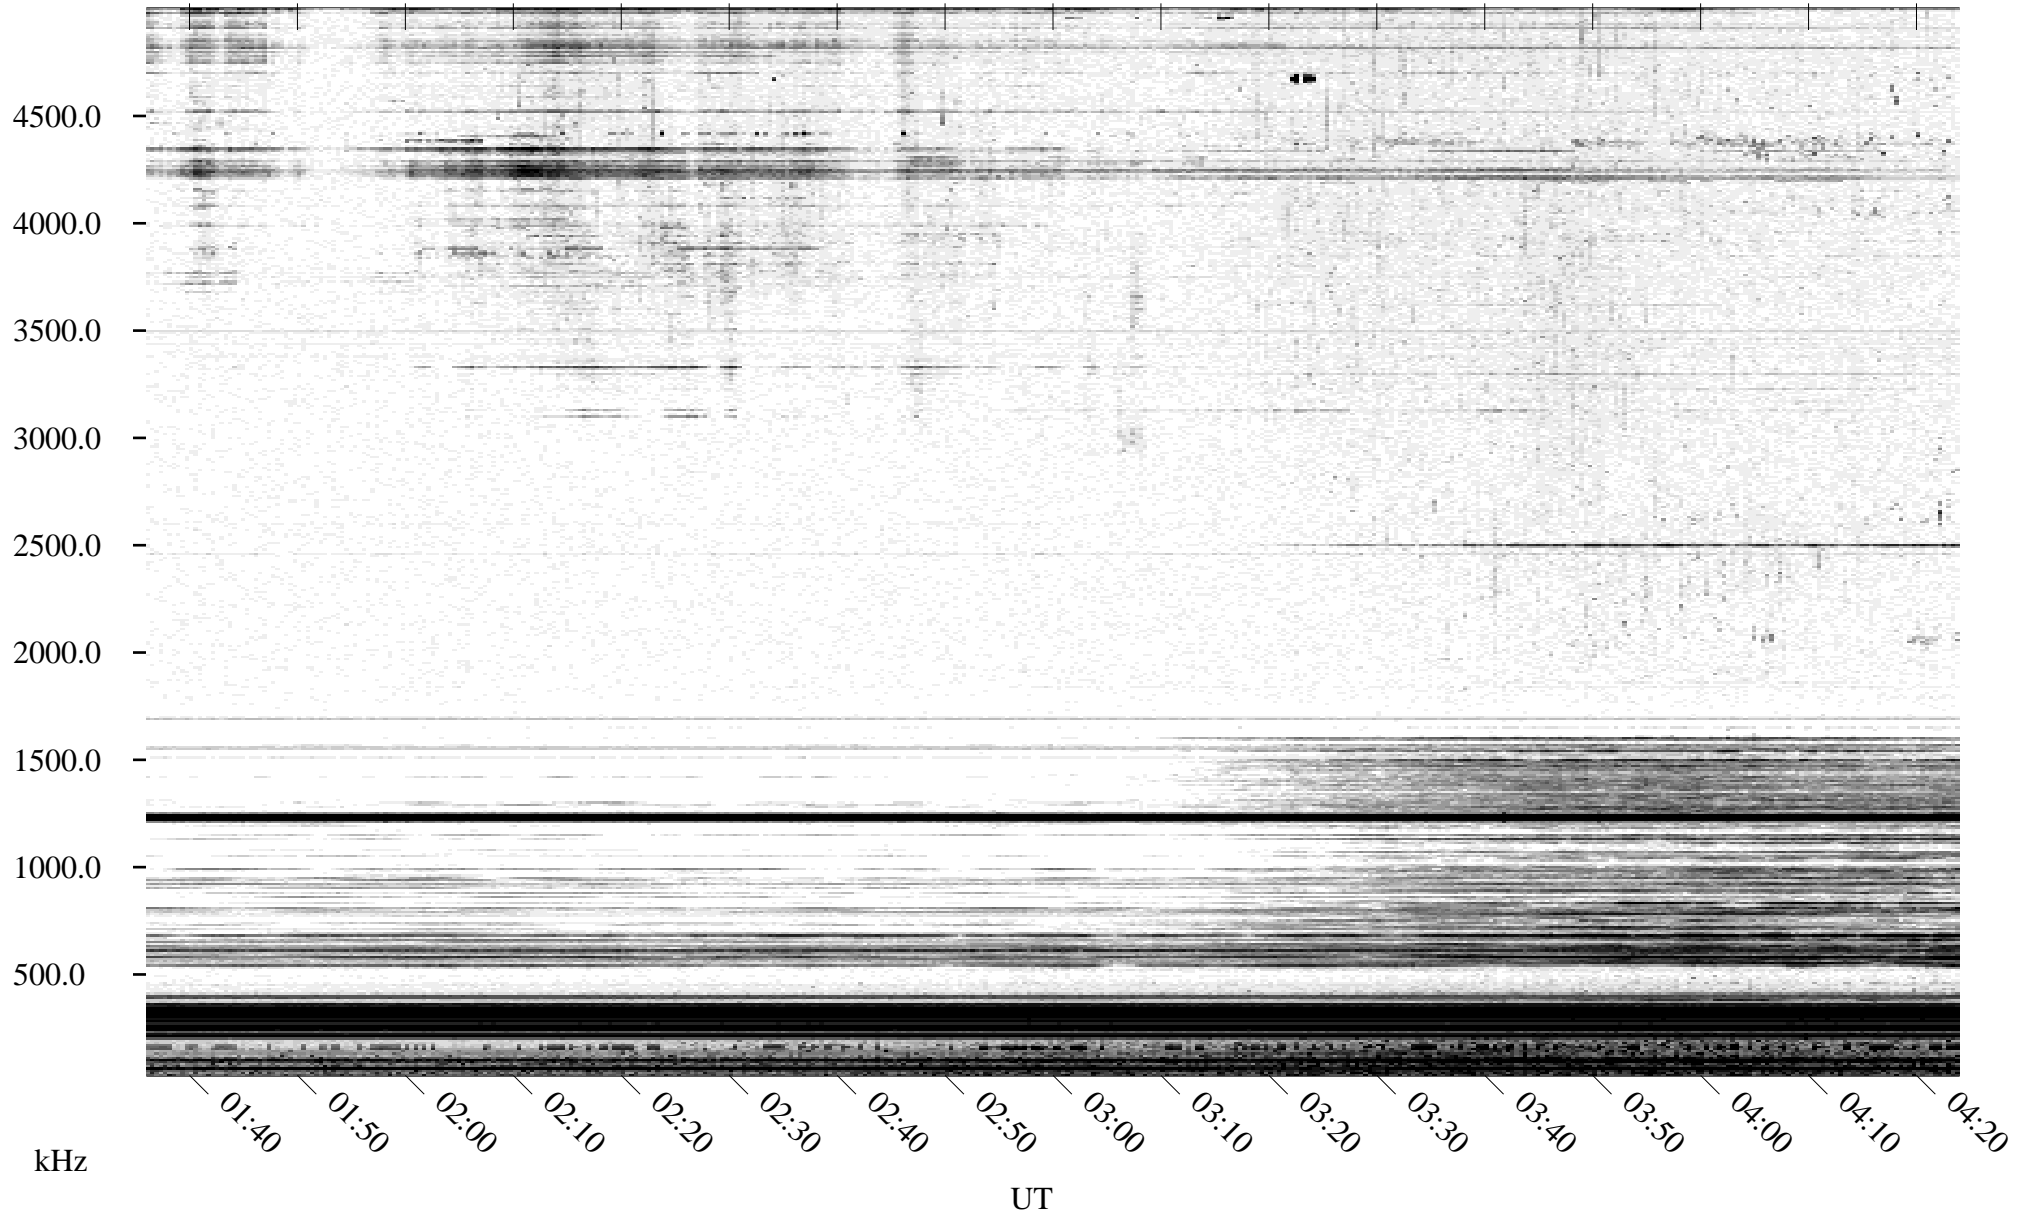

05/24/1995 Churchill, Manitoba

Linear Scale Black = 161 White = 15

ch95144l.r00m max_12

Page 1

05/24/1995 Churchill, Manitoba

Linear Scale Black = 161 White = 15

ch95144l.r00m max_12

Page 2

05/25/1995 Churchill, Manitoba

Linear Scale Black = 161 White = 15

ch95144l.r00m max_12

Page 3

05/25/1995 Churchill, Manitoba

Linear Scale Black = 161 White = 15

ch95144l.r00m max_12

Page 4

05/25/1995 Churchill, Manitoba

Linear Scale Black = 161 White = 15

ch95144l.r00m max_12

Page 5

05/25/1995 Churchill, Manitoba

Linear Scale Black = 161 White = 15

ch95144l.r00m max_12

Page 6

05/25/1995 Churchill, Manitoba

Linear Scale Black = 161 White = 15

ch95144l.r00m max_12

Page 7

05/25/1995 Churchill, Manitoba

Linear Scale Black = 161 White = 15

ch95144l.r00m max_12

Page 8