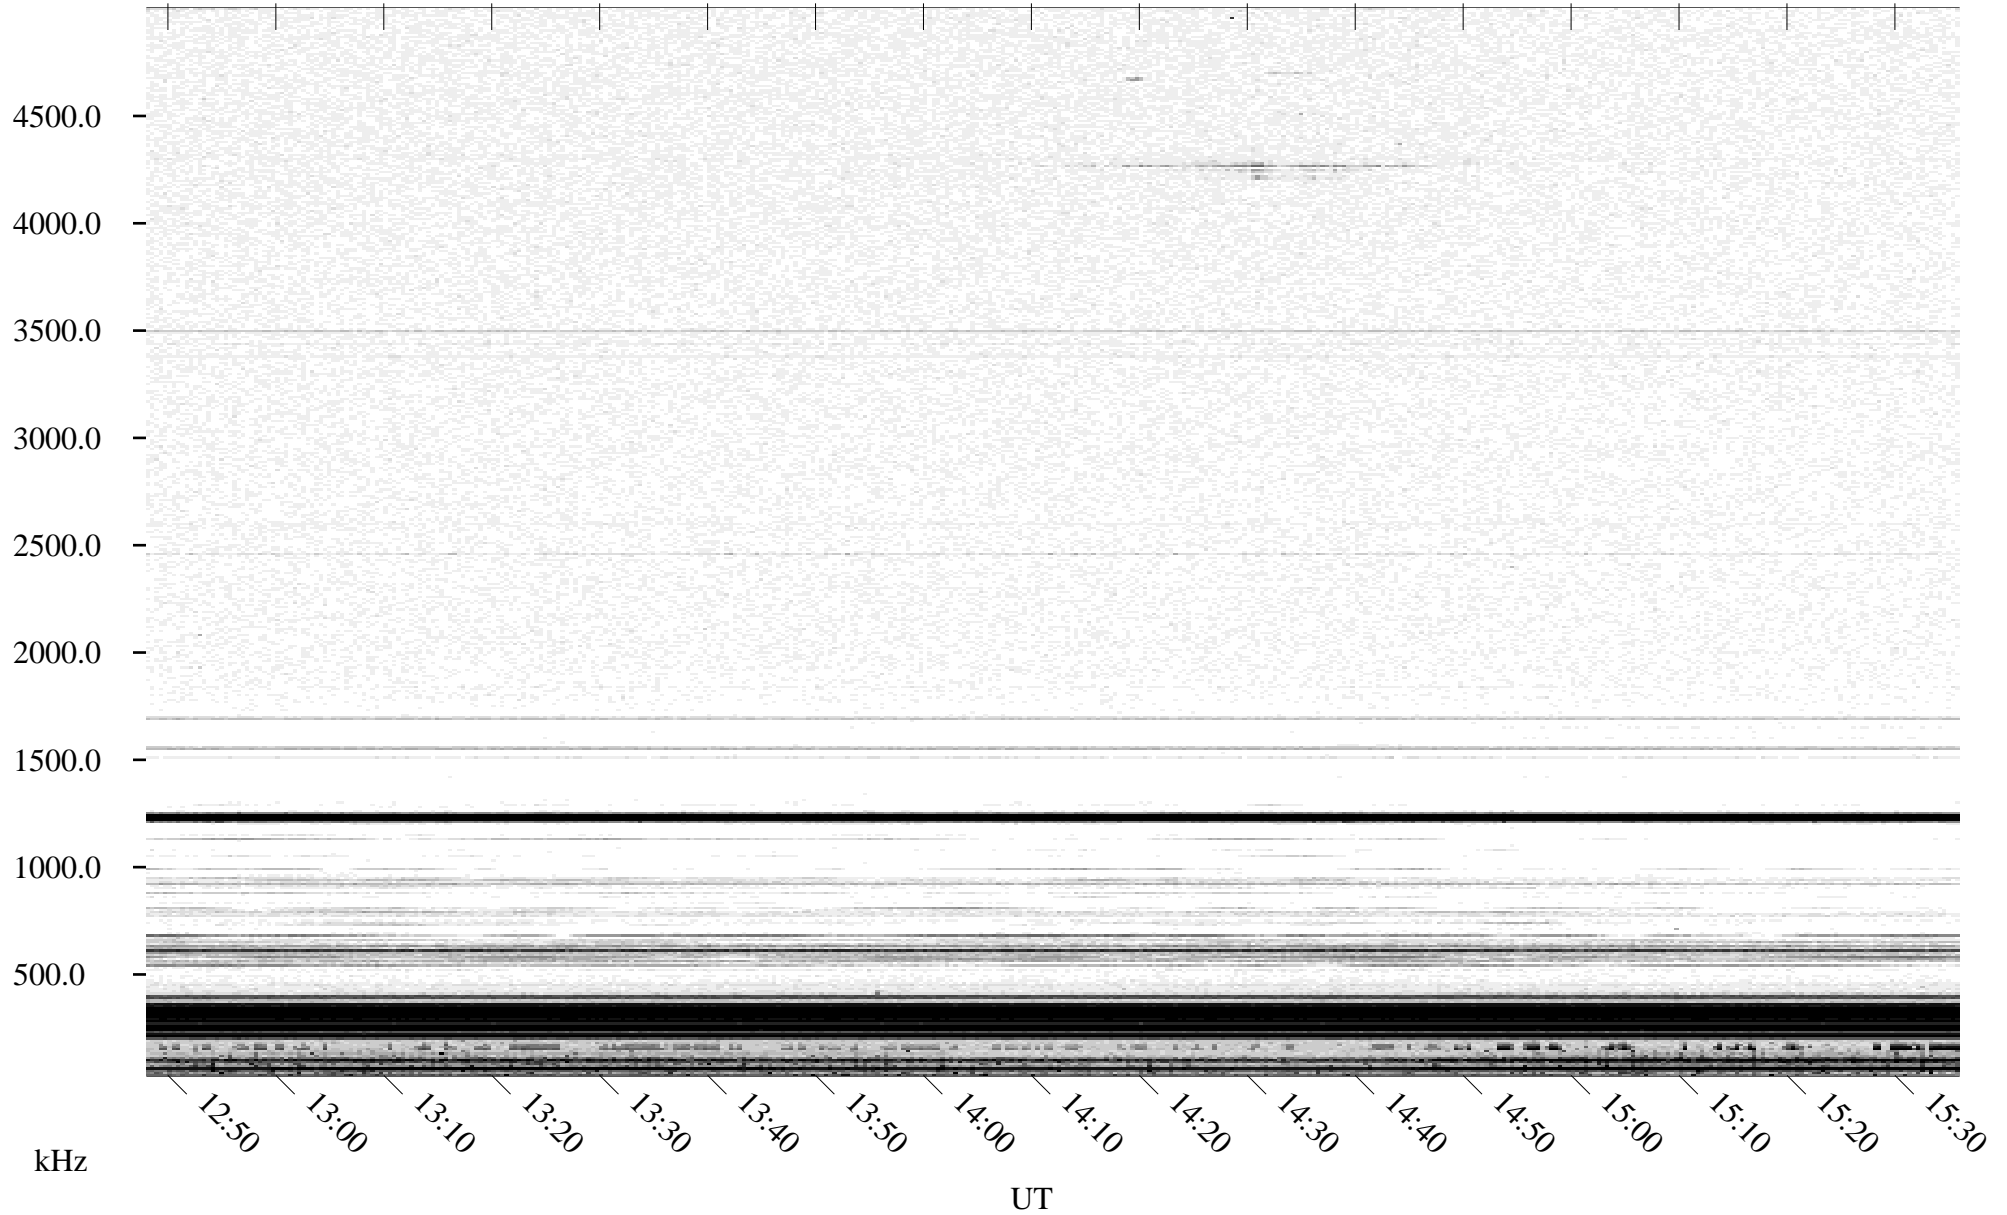

05/24/1995 Churchill, Manitoba

Linear Scale Black = 161 White = 15

ch95144l.r00m max_12

Page 1

05/24/1995 Churchill, Manitoba

Linear Scale Black = 161 White = 15

ch95144l.r00m max_12

Page 2

05/25/1995 Churchill, Manitoba

Linear Scale Black = 161 White = 15

ch95144l.r00m max_12

Page 3

05/25/1995 Churchill, Manitoba

Linear Scale Black = 161 White = 15

ch95144l.r00m max_12

Page 4

05/25/1995 Churchill, Manitoba

Linear Scale Black = 161 White = 15

ch95144l.r00m max_12

Page 5

05/25/1995 Churchill, Manitoba

Linear Scale Black = 161 White = 15

ch95144l.r00m max_12

Page 6

05/25/1995 Churchill, Manitoba

Linear Scale Black = 161 White = 15

ch95144l.r00m max_12

Page 7

05/25/1995 Churchill, Manitoba

Linear Scale Black = 161 White = 15

ch95144l.r00m max_12

Page 8