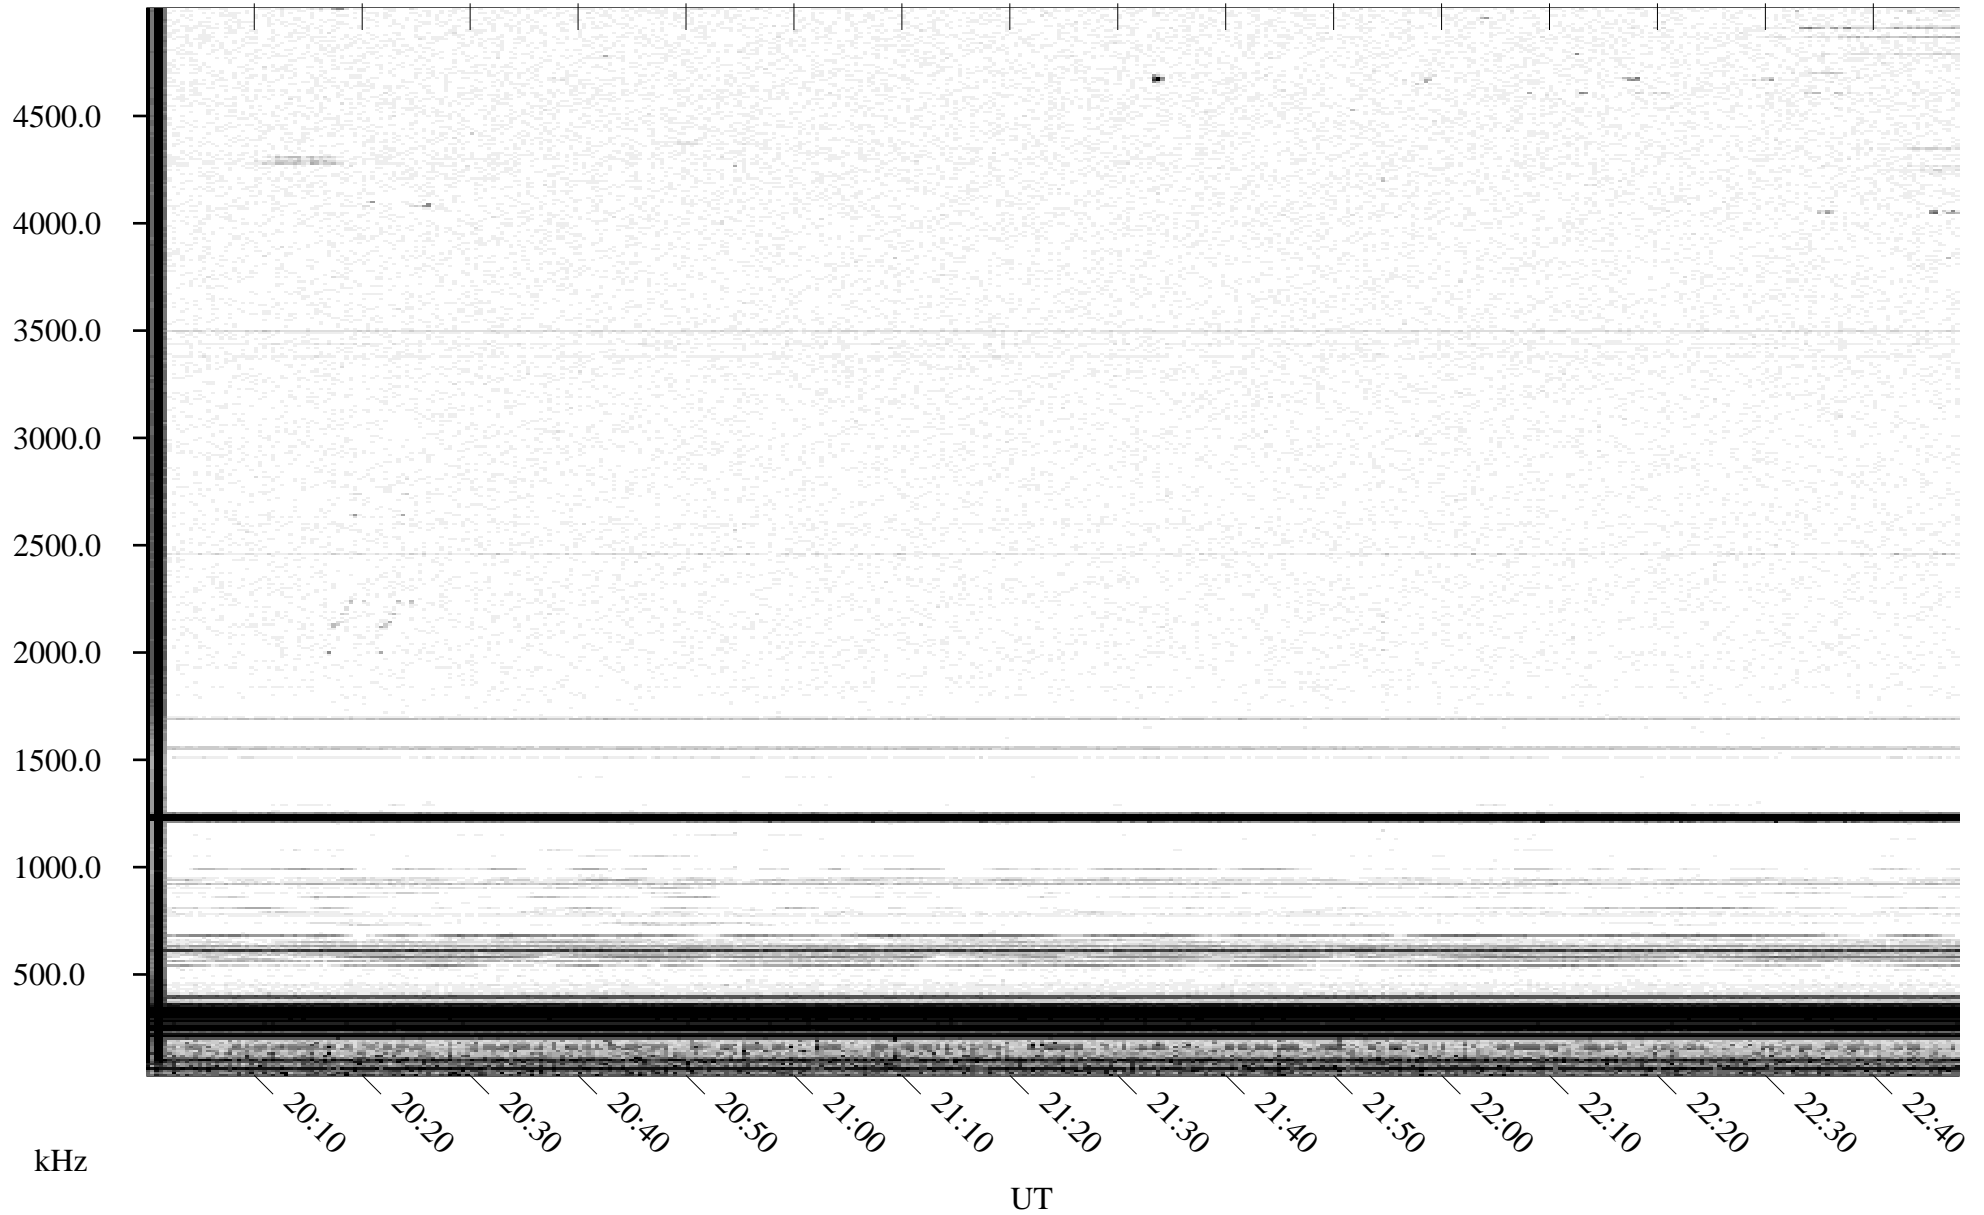

05/24/1995 Churchill, Manitoba

Linear Scale Black = 161 White = 15

ch95144l.r00m max_12

Page 1

05/24/1995 Churchill, Manitoba

Linear Scale Black = 161 White = 15

ch95144l.r00m max_12

Page 2

05/25/1995 Churchill, Manitoba

Linear Scale Black = 161 White = 15

ch95144l.r00m max_12

Page 3

05/25/1995 Churchill, Manitoba

Linear Scale Black = 161 White = 15

ch95144l.r00m max_12

Page 4

05/25/1995 Churchill, Manitoba

Linear Scale Black = 161 White = 15

ch95144l.r00m max_12

Page 5

05/25/1995 Churchill, Manitoba

Linear Scale Black = 161 White = 15

ch95144l.r00m max_12

Page 6

05/25/1995 Churchill, Manitoba

Linear Scale Black = 161 White = 15

ch95144l.r00m max_12

Page 7

05/25/1995 Churchill, Manitoba

Linear Scale Black = 161 White = 15

ch95144l.r00m max_12

Page 8