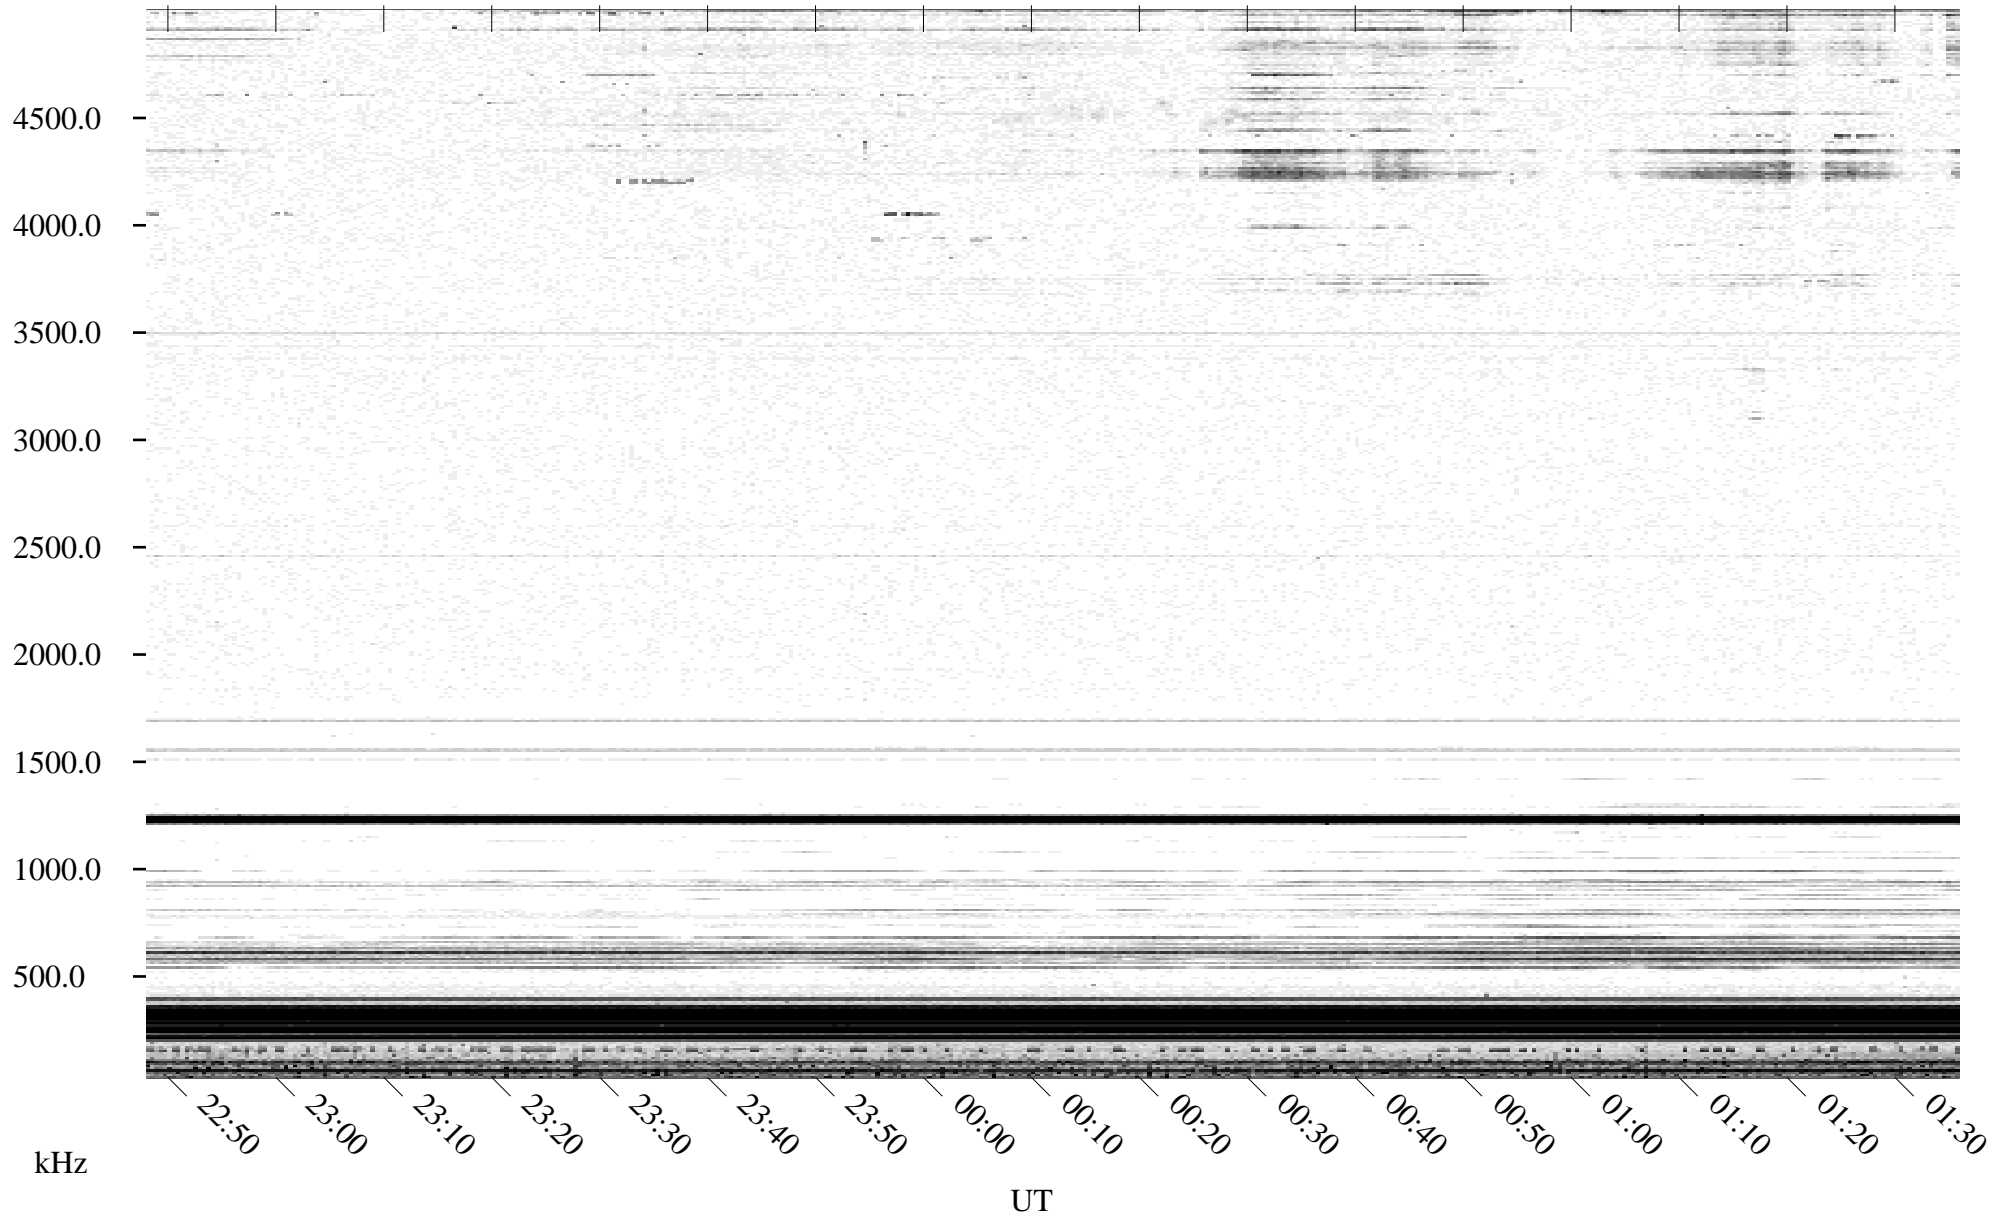

05/24/1995 Churchill, Manitoba

Linear Scale Black = 161 White = 15

ch95144l.r00m max_12

Page 1

05/24/1995 Churchill, Manitoba

Linear Scale Black = 161 White = 15

ch95144l.r00m max_12

Page 2

05/25/1995 Churchill, Manitoba

Linear Scale Black = 161 White = 15

ch95144l.r00m max_12

Page 3

05/25/1995 Churchill, Manitoba

Linear Scale Black = 161 White = 15

ch95144l.r00m max_12

Page 4

05/25/1995 Churchill, Manitoba

Linear Scale Black = 161 White = 15

ch95144l.r00m max_12

Page 5

05/25/1995 Churchill, Manitoba

Linear Scale Black = 161 White = 15

ch95144l.r00m max_12

Page 6

05/25/1995 Churchill, Manitoba

Linear Scale Black = 161 White = 15

ch95144l.r00m max_12

Page 7

05/25/1995 Churchill, Manitoba

Linear Scale Black = 161 White = 15

ch95144l.r00m max_12

Page 8