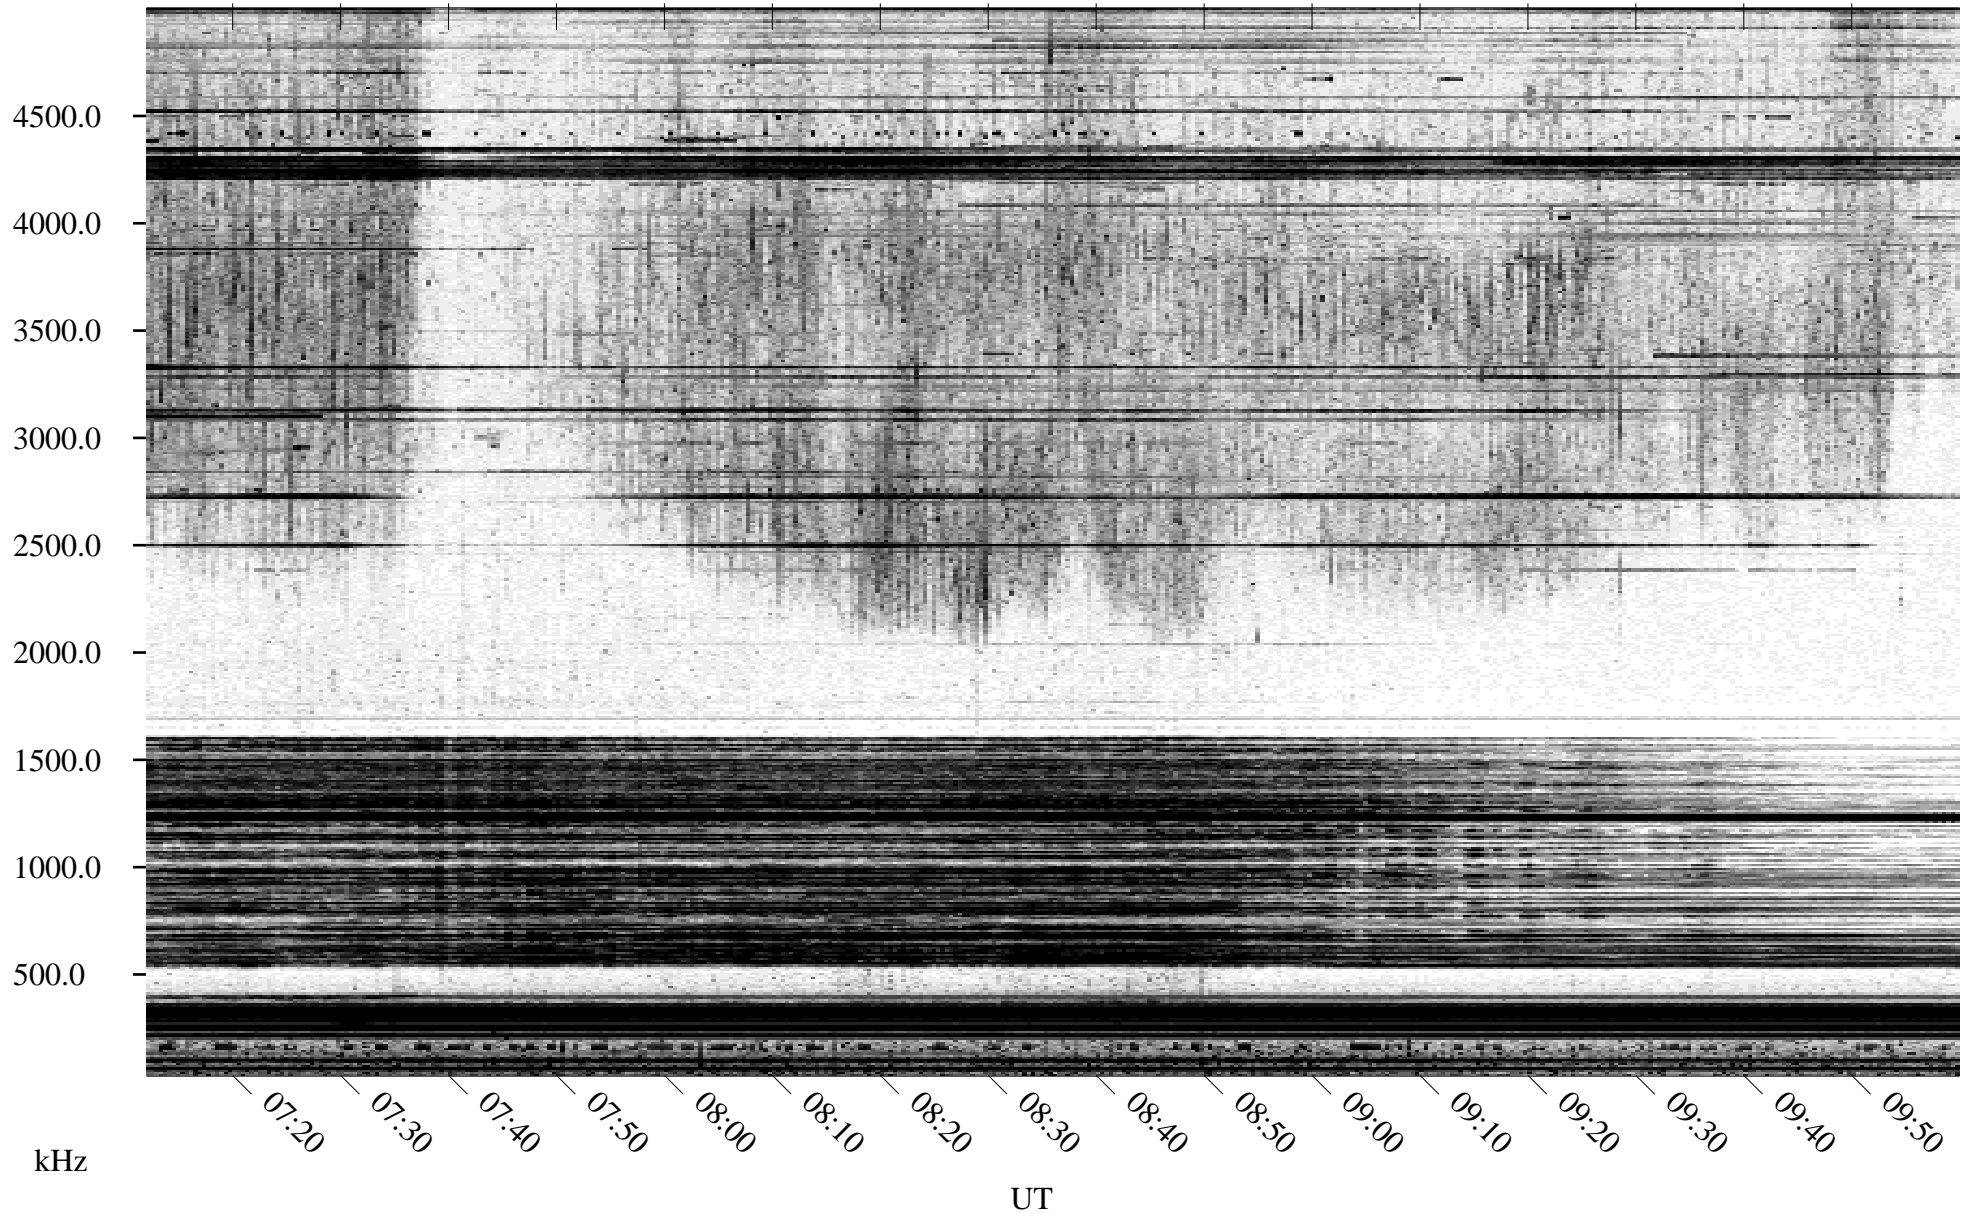

05/24/1995 Churchill, Manitoba

Linear Scale Black = 161 White = 15

ch95144l.r00m max_12

Page 1

05/24/1995 Churchill, Manitoba

Linear Scale Black = 161 White = 15

ch95144l.r00m max_12

Page 2

05/25/1995 Churchill, Manitoba

Linear Scale Black = 161 White = 15

ch95144l.r00m max_12

Page 3

05/25/1995 Churchill, Manitoba

Linear Scale Black = 161 White = 15

ch95144l.r00m max_12

Page 4

05/25/1995 Churchill, Manitoba

Linear Scale Black = 161 White = 15

ch95144l.r00m max_12

Page 5

05/25/1995 Churchill, Manitoba

Linear Scale Black = 161 White = 15

ch95144l.r00m max_12

Page 6

05/25/1995 Churchill, Manitoba

Linear Scale Black = 161 White = 15

ch95144l.r00m max_12

Page 7

05/25/1995 Churchill, Manitoba

Linear Scale Black = 161 White = 15

ch95144l.r00m max_12

Page 8