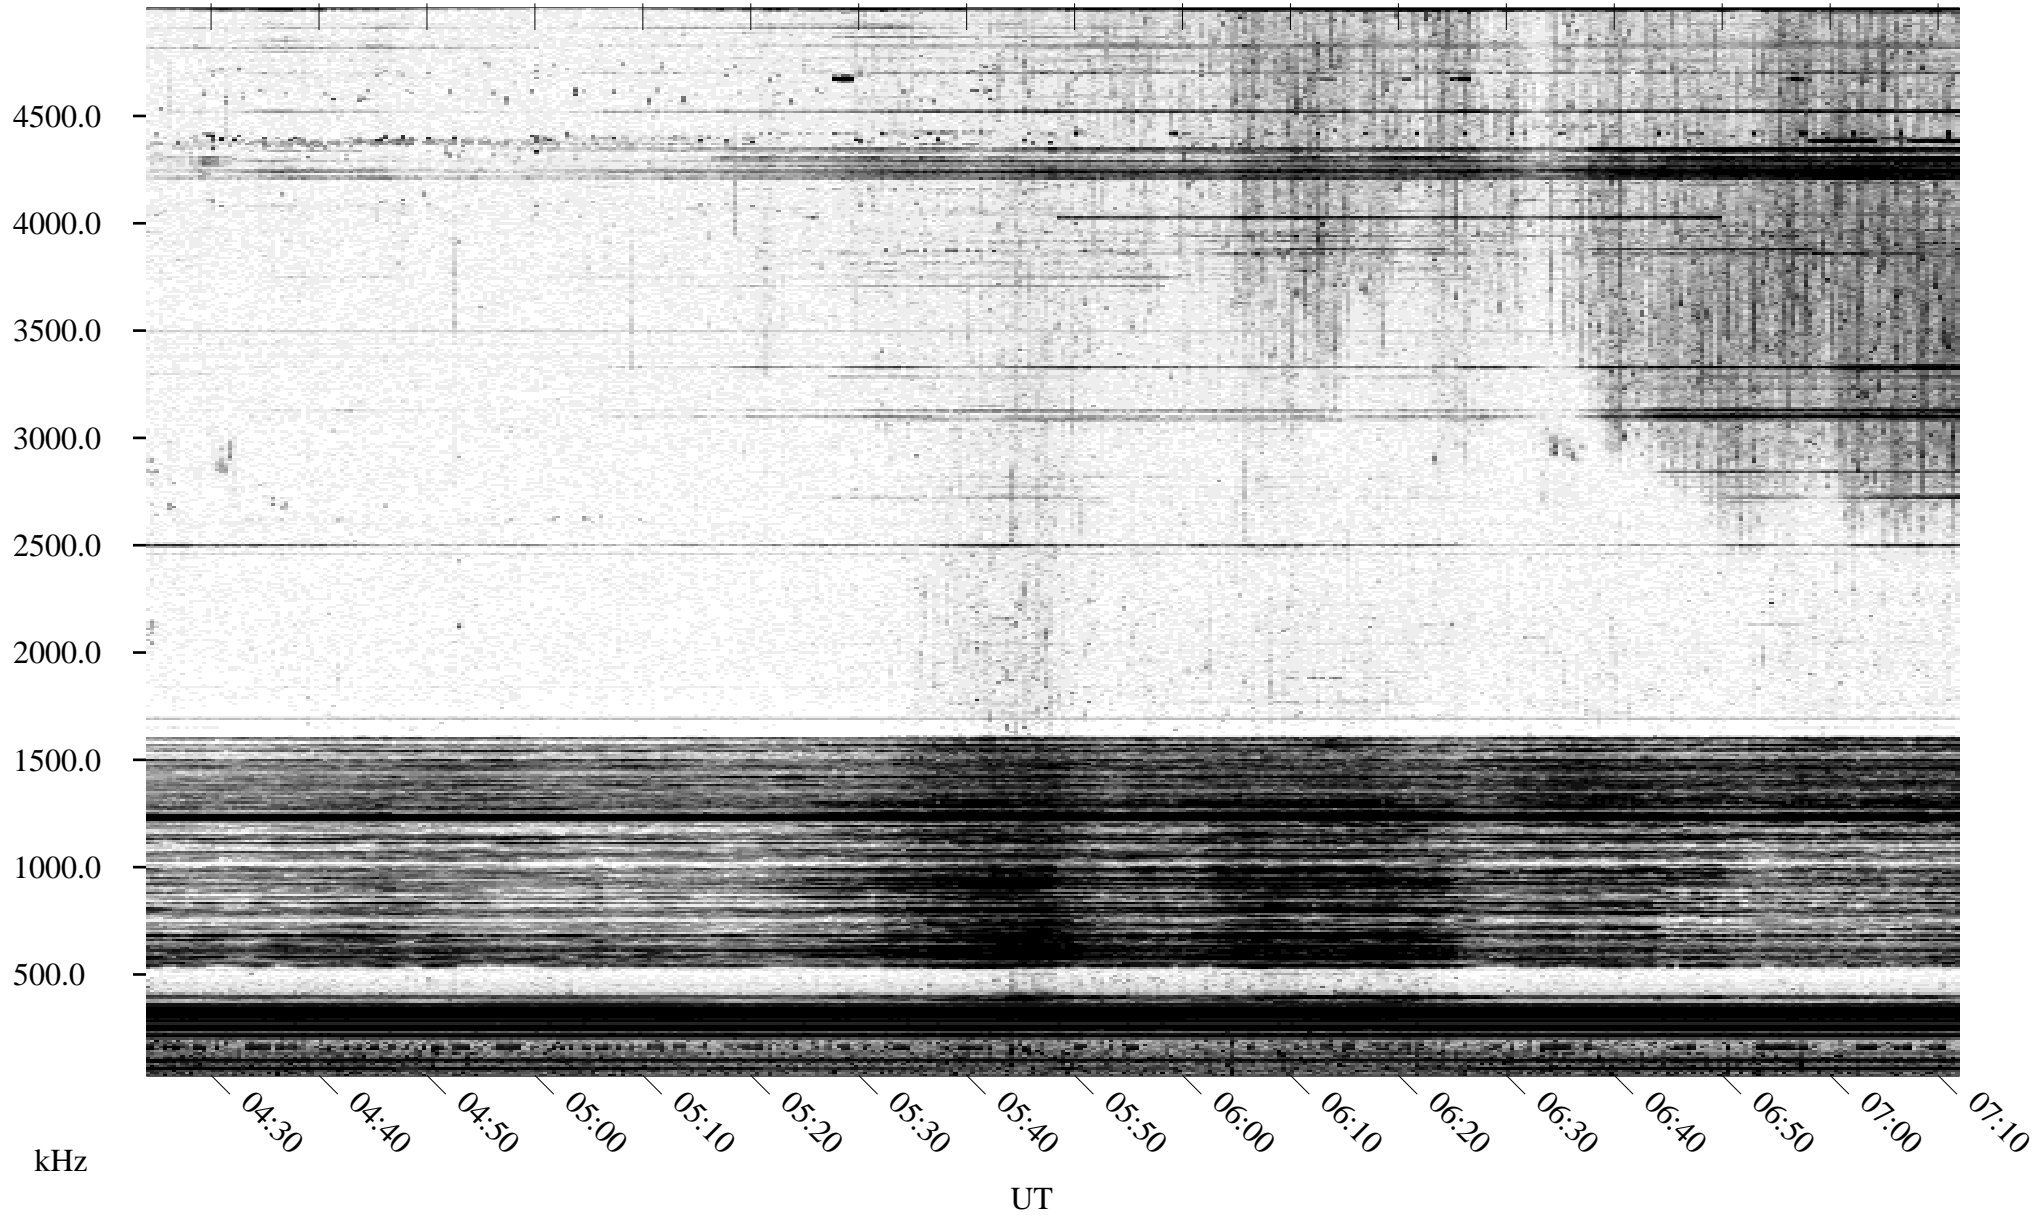

05/24/1995 Churchill, Manitoba

Linear Scale Black = 161 White = 15

ch95144l.r00m max_12

Page 1

05/24/1995 Churchill, Manitoba

Linear Scale Black = 161 White = 15

ch95144l.r00m max_12

Page 2

05/25/1995 Churchill, Manitoba

Linear Scale Black = 161 White = 15

ch95144l.r00m max_12

Page 3

05/25/1995 Churchill, Manitoba

Linear Scale Black = 161 White = 15

ch95144l.r00m max_12

Page 4

05/25/1995 Churchill, Manitoba

Linear Scale Black = 161 White = 15

ch95144l.r00m max_12

Page 5

05/25/1995 Churchill, Manitoba

Linear Scale Black = 161 White = 15

ch95144l.r00m max_12

Page 6

05/25/1995 Churchill, Manitoba

Linear Scale Black = 161 White = 15

ch95144l.r00m max_12

Page 7

05/25/1995 Churchill, Manitoba

Linear Scale Black = 161 White = 15

ch95144l.r00m max_12

Page 8