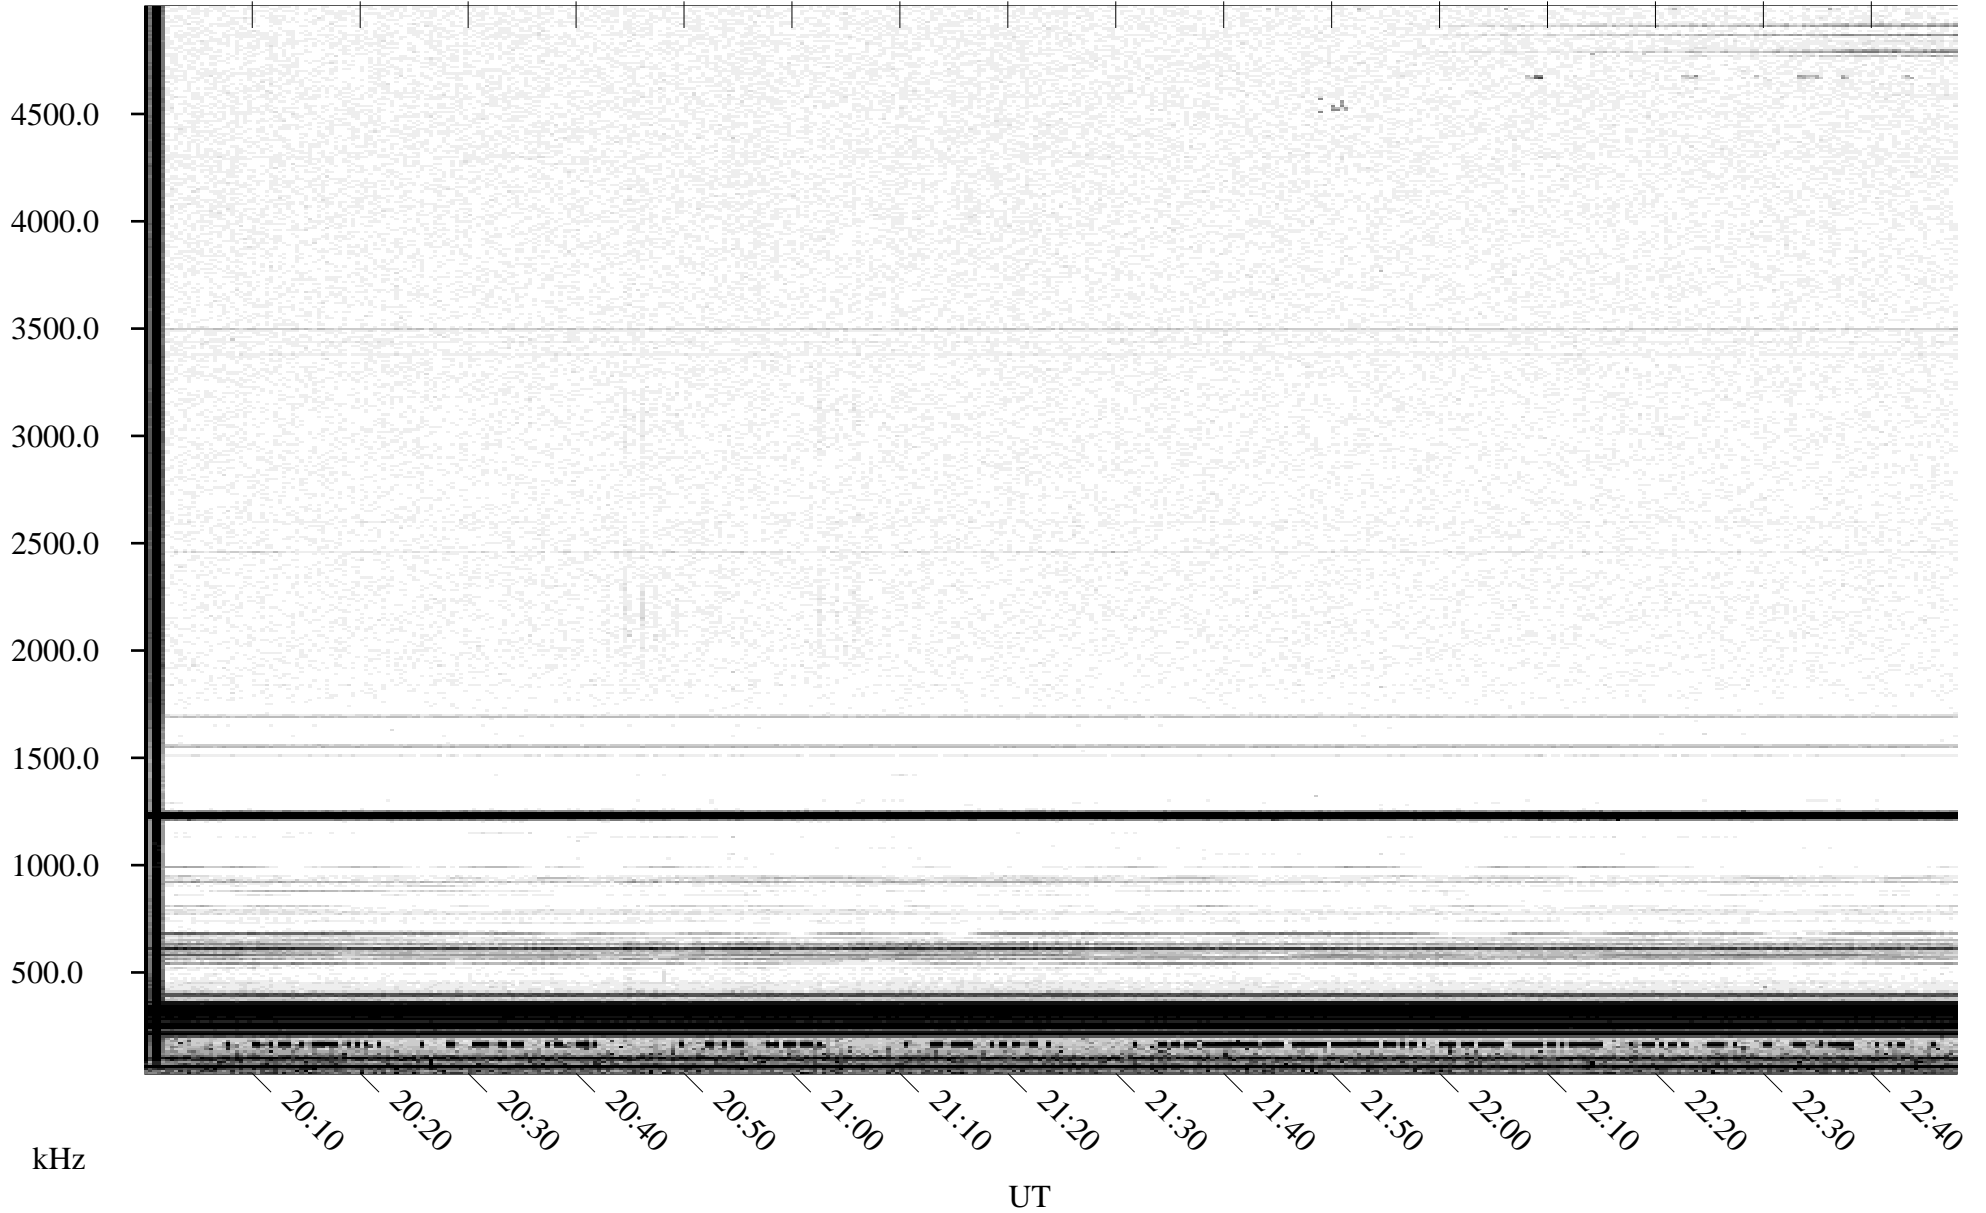

05/25/1995 Churchill, Manitoba

Linear Scale Black = 161 White = 15

ch95145l.r00m max_12

Page 1

05/25/1995 Churchill, Manitoba

Linear Scale Black = 161 White = 15

ch951451.r00m max_12

Page 2

05/26/1995 Churchill, Manitoba

Linear Scale Black = 161 White = 15

ch951451.r00m max_12

Page 3

05/26/1995 Churchill, Manitoba

Linear Scale Black = 161 White = 15

ch951451.r00m max_12

Page 4

05/26/1995 Churchill, Manitoba

Linear Scale Black = 161 White = 15

ch951451.r00m max_12

Page 5

05/26/1995 Churchill, Manitoba

Linear Scale Black = 161 White = 15

ch951451.r00m max_12

Page 6

05/26/1995 Churchill, Manitoba

Linear Scale

Black = 161

White = 15

ch95145l.r00m max_12

Page 7

05/26/1995 Churchill, Manitoba

Linear Scale Black = 161 White = 15