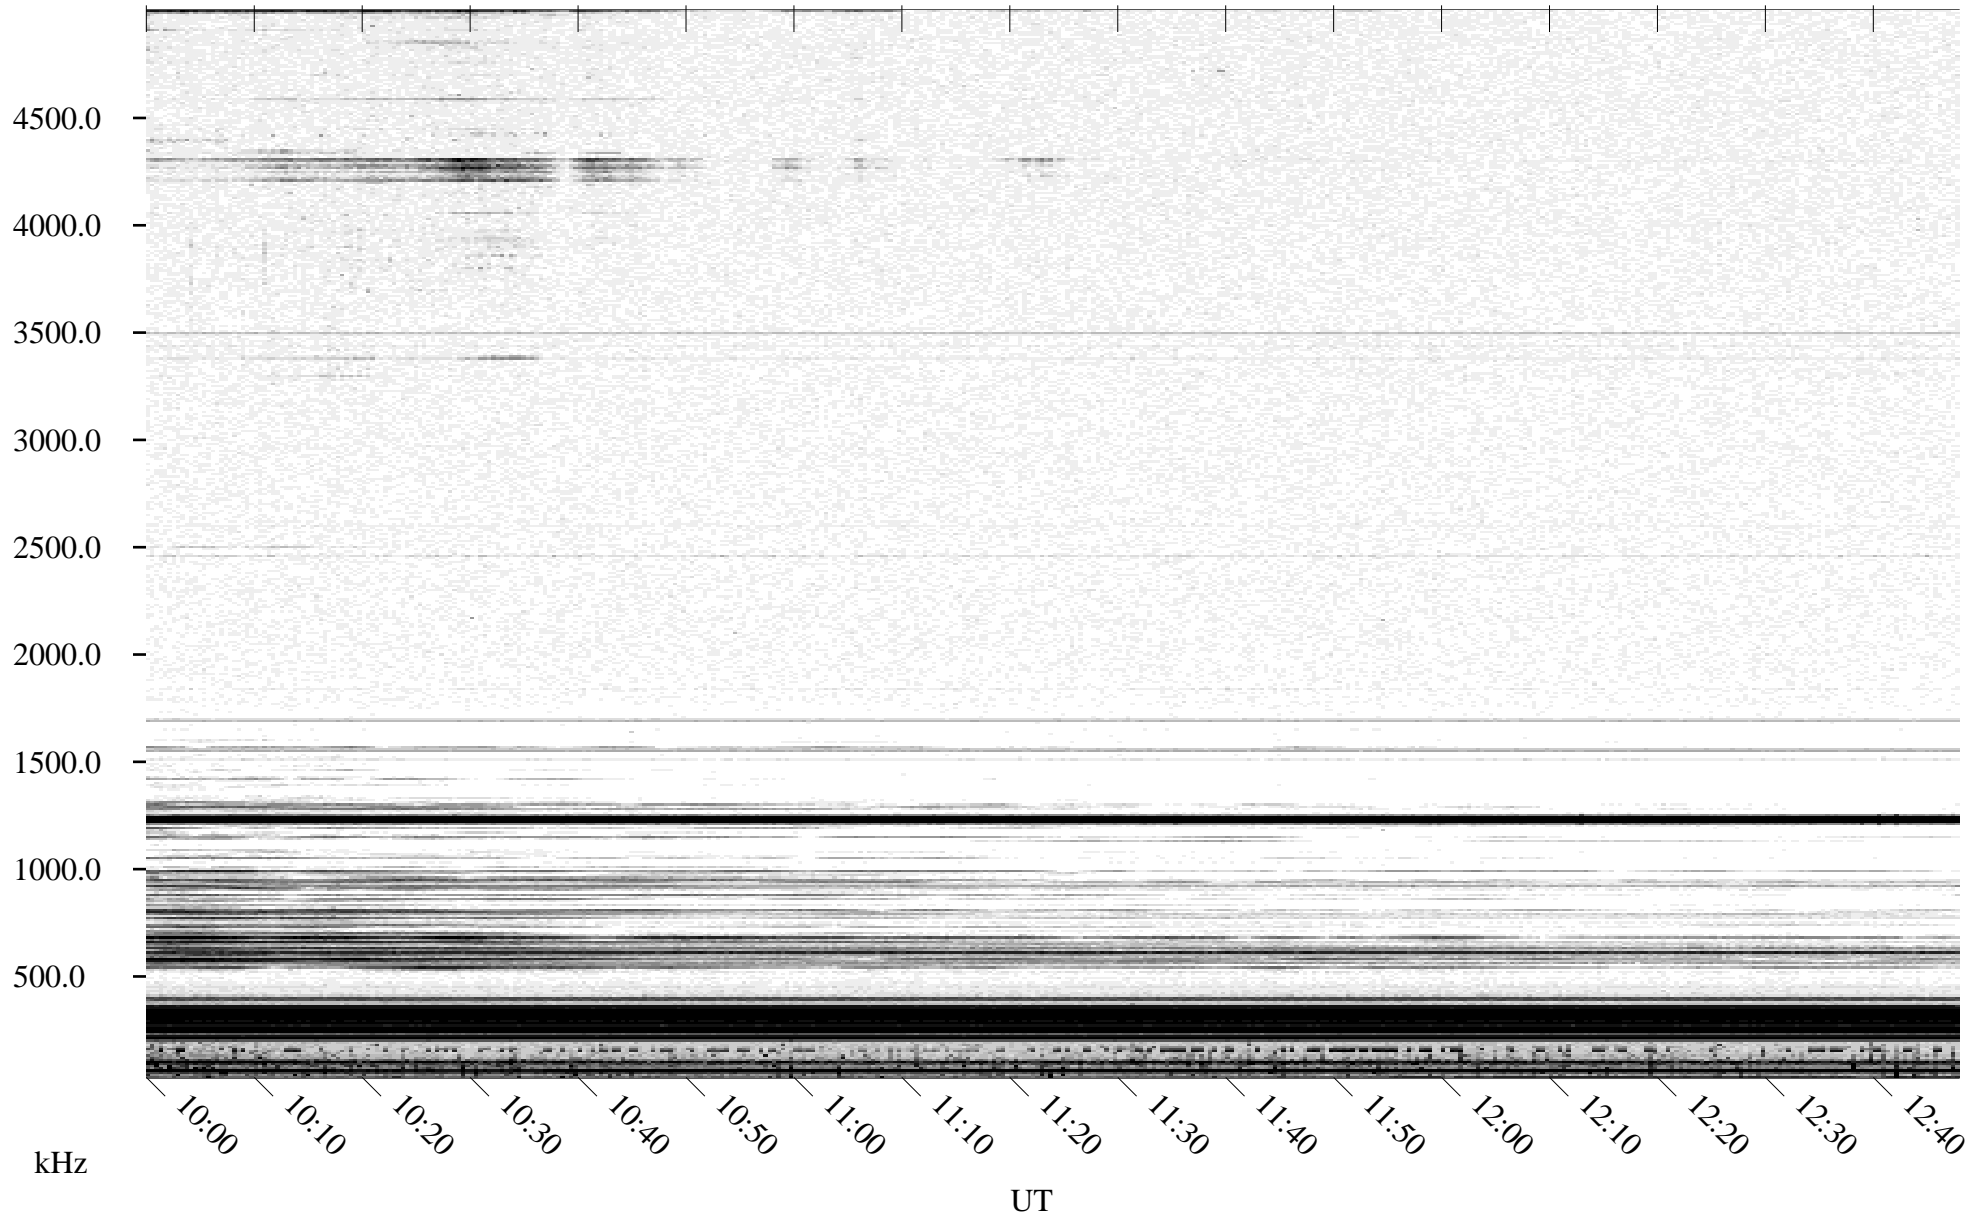

05/25/1995 Churchill, Manitoba

Linear Scale Black = 161 White = 15

ch95145l.r00m max_12

Page 1

05/25/1995 Churchill, Manitoba

Linear Scale Black = 161 White = 15

ch951451.r00m max_12

Page 2

05/26/1995 Churchill, Manitoba

Linear Scale Black = 161 White = 15

ch951451.r00m max_12

Page 3

05/26/1995 Churchill, Manitoba

Linear Scale Black = 161 White = 15

ch951451.r00m max_12

Page 4

05/26/1995 Churchill, Manitoba

Linear Scale Black = 161 White = 15

ch951451.r00m max_12

Page 5

05/26/1995 Churchill, Manitoba

Linear Scale Black = 161 White = 15

ch951451.r00m max_12

Page 6

05/26/1995 Churchill, Manitoba

Linear Scale

Black = 161

White = 15

ch95145l.r00m max_12

Page 7

05/26/1995 Churchill, Manitoba

Linear Scale Black = 161 White = 15