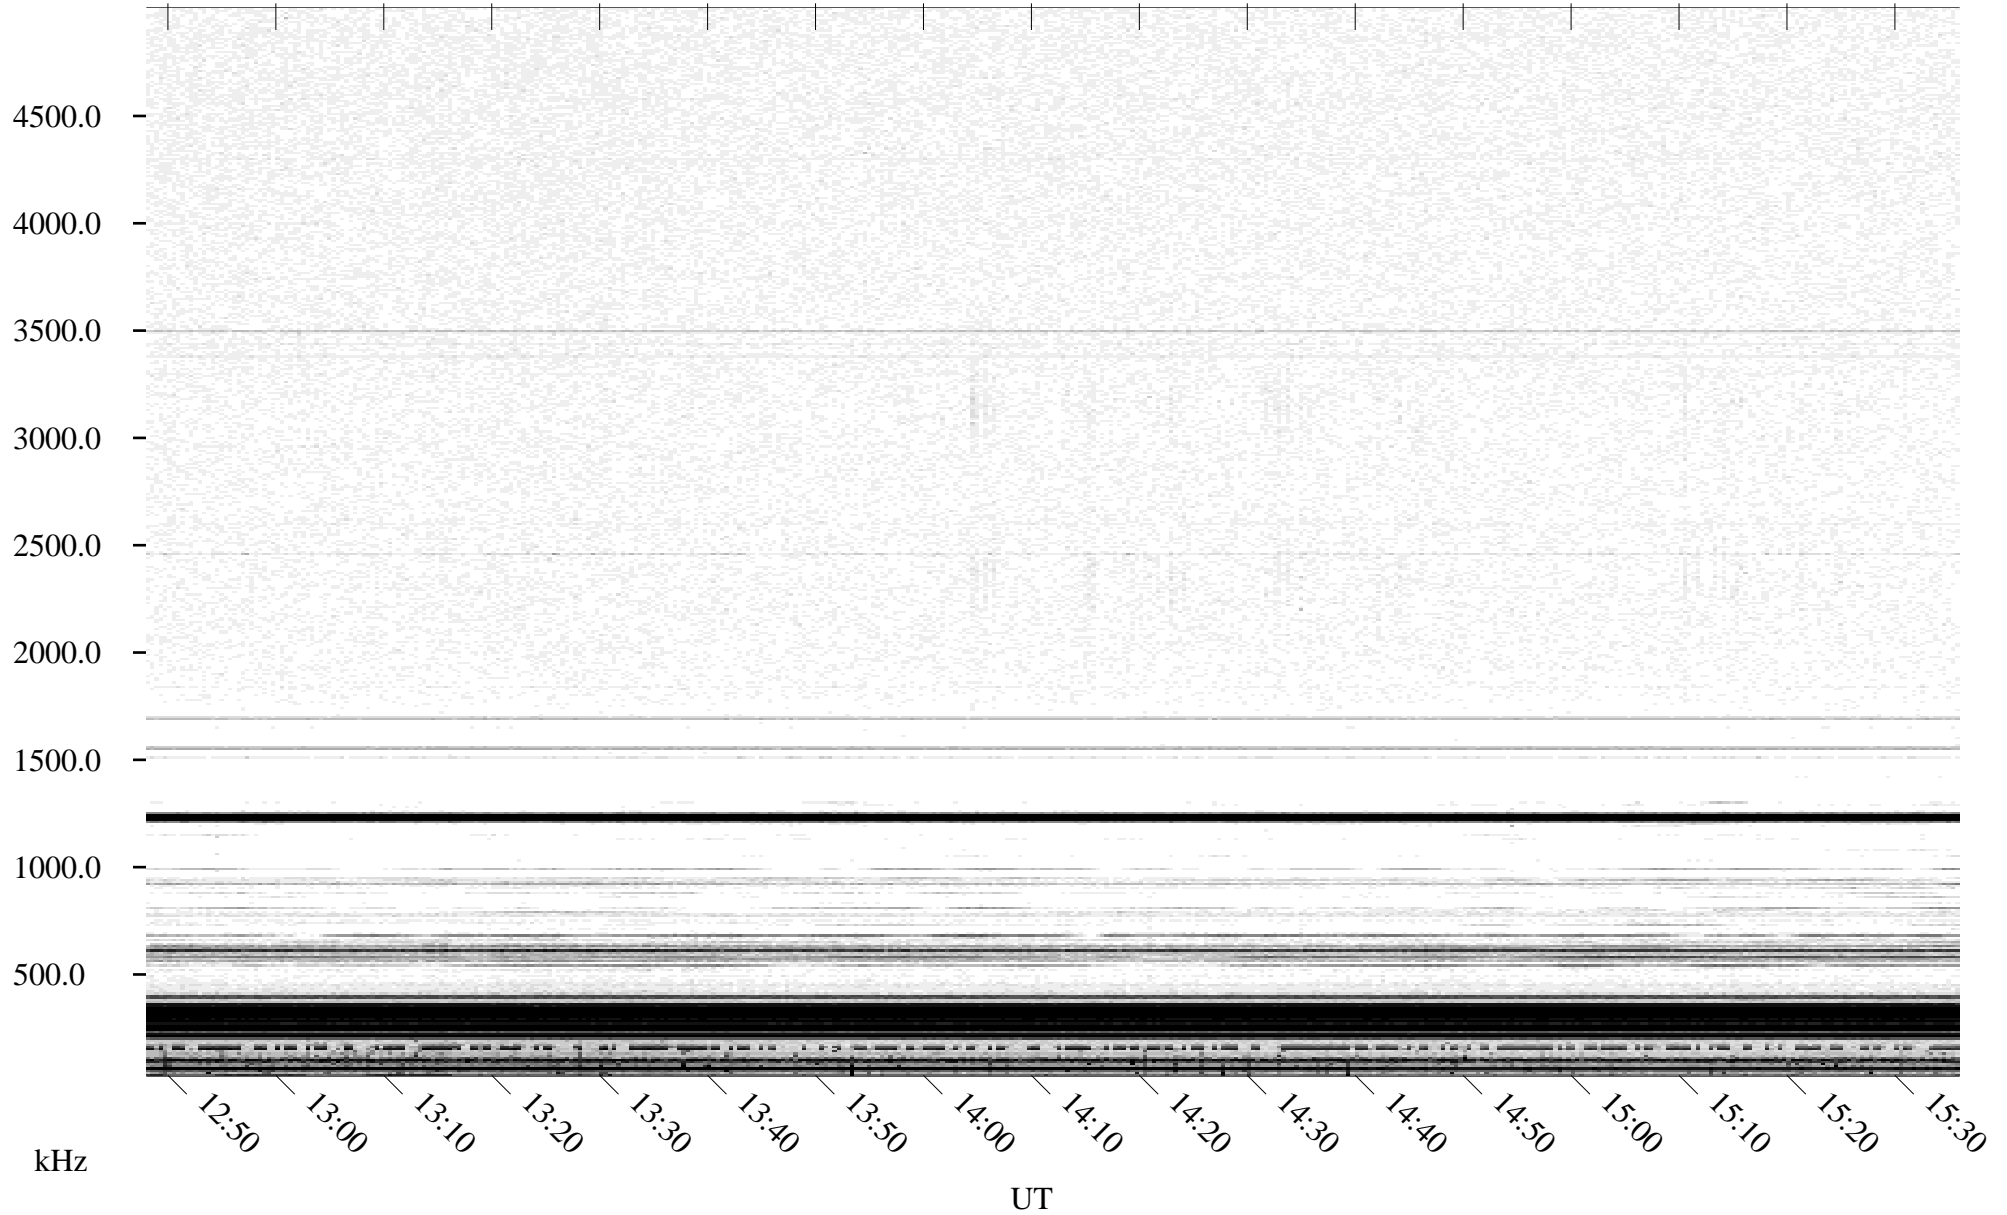

05/25/1995 Churchill, Manitoba

Linear Scale Black = 161 White = 15

ch95145l.r00m max_12

Page 1

05/25/1995 Churchill, Manitoba

Linear Scale Black = 161 White = 15

ch951451.r00m max_12

Page 2

05/26/1995 Churchill, Manitoba

Linear Scale Black = 161 White = 15

ch951451.r00m max_12

Page 3

05/26/1995 Churchill, Manitoba

Linear Scale Black = 161 White = 15

ch951451.r00m max_12

Page 4

05/26/1995 Churchill, Manitoba

Linear Scale Black = 161 White = 15

ch951451.r00m max_12

Page 5

05/26/1995 Churchill, Manitoba

Linear Scale Black = 161 White = 15

ch951451.r00m max_12

Page 6

05/26/1995 Churchill, Manitoba

Linear Scale

Black = 161

White = 15

ch95145l.r00m max_12

Page 7

05/26/1995 Churchill, Manitoba

Linear Scale Black = 161 White = 15