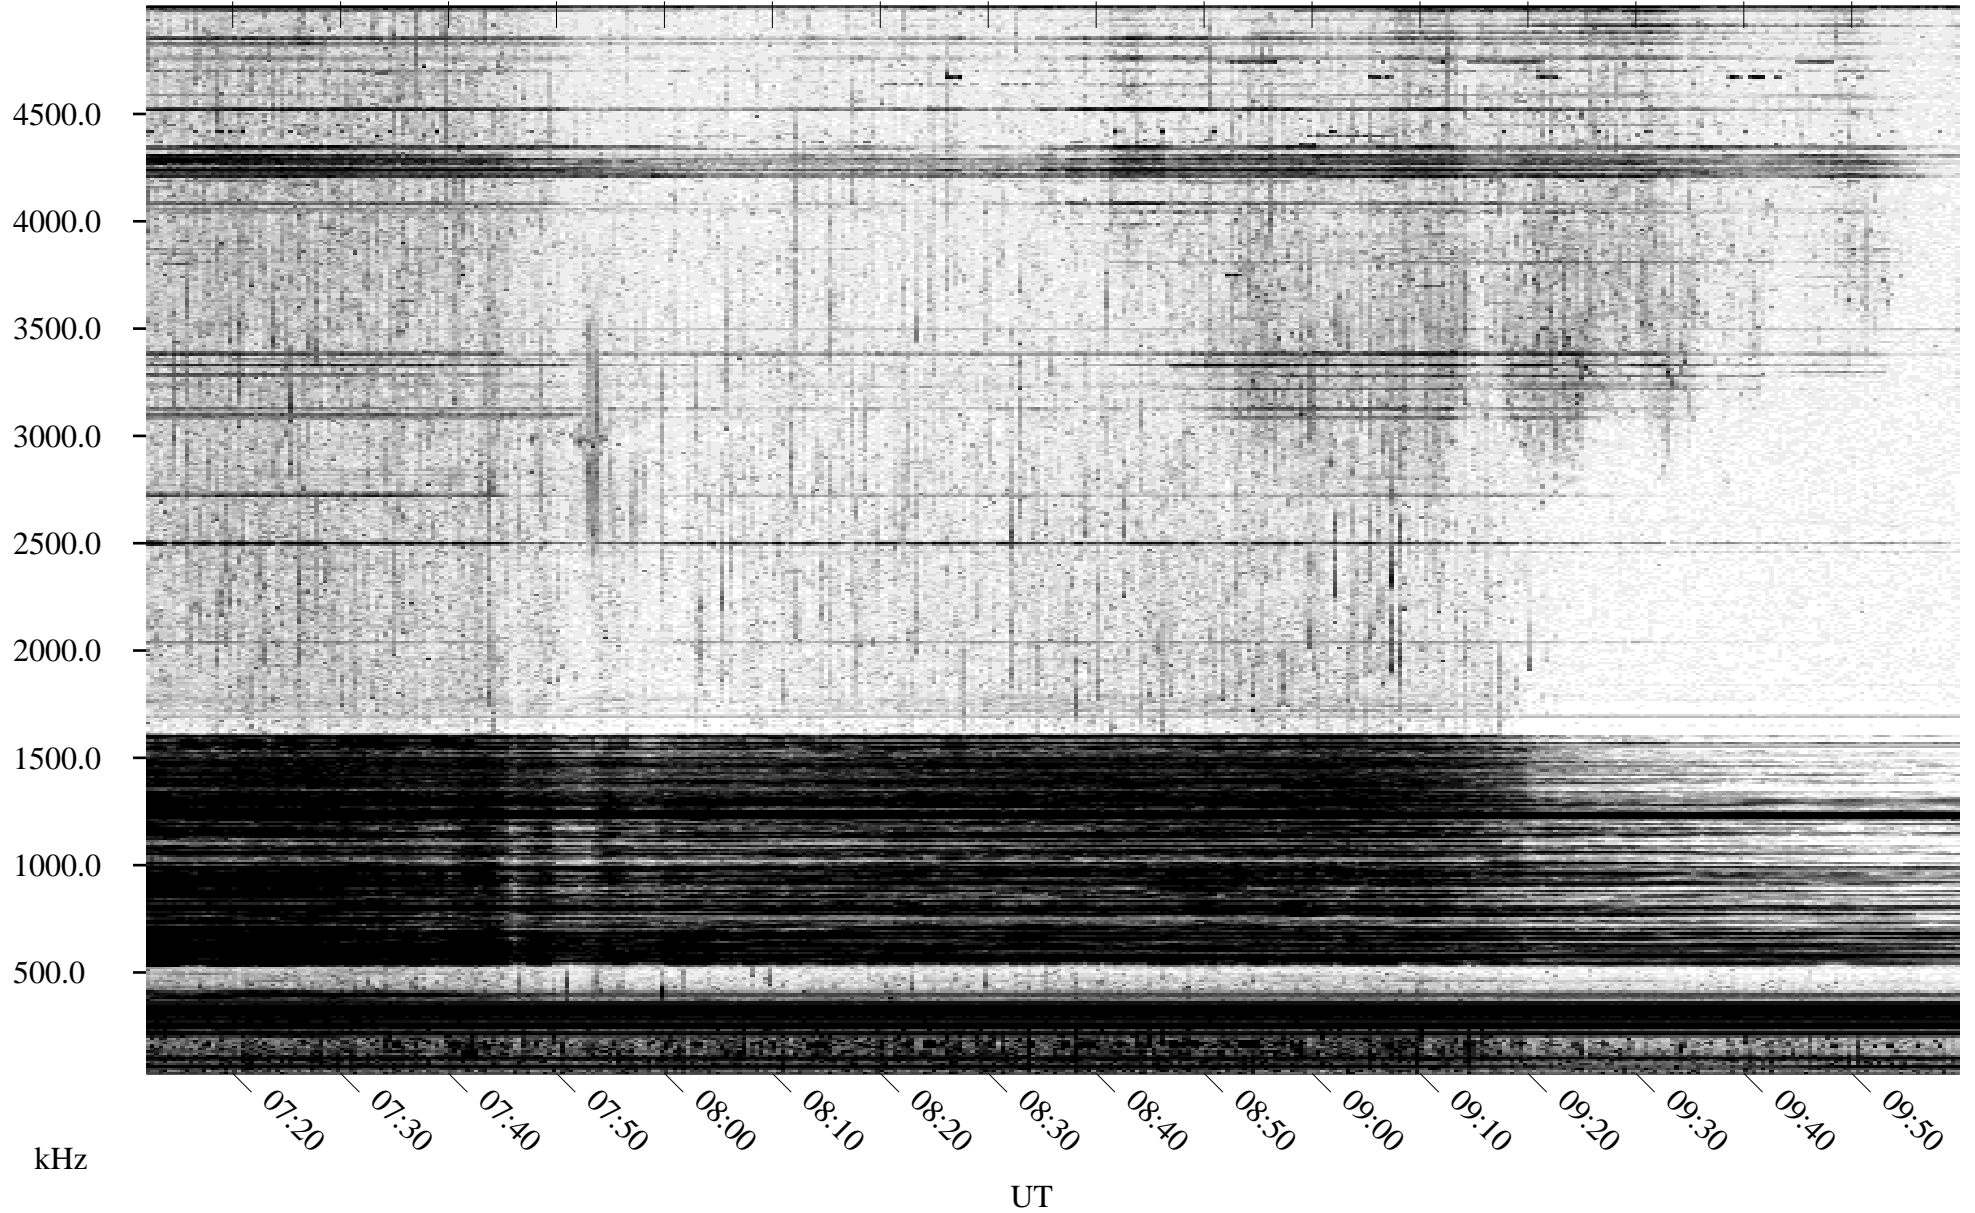

05/25/1995 Churchill, Manitoba

Linear Scale Black = 161 White = 15

ch95145l.r00m max_12

Page 1

05/25/1995 Churchill, Manitoba

Linear Scale Black = 161 White = 15

ch951451.r00m max_12

Page 2

05/26/1995 Churchill, Manitoba

Linear Scale Black = 161 White = 15

ch951451.r00m max_12

Page 3

05/26/1995 Churchill, Manitoba

Linear Scale Black = 161 White = 15

ch951451.r00m max_12

Page 4

05/26/1995 Churchill, Manitoba

Linear Scale Black = 161 White = 15

ch951451.r00m max_12

Page 5

05/26/1995 Churchill, Manitoba

Linear Scale Black = 161 White = 15

ch951451.r00m max_12

Page 6

05/26/1995 Churchill, Manitoba

Linear Scale

Black = 161

White = 15

ch95145l.r00m max_12

Page 7

05/26/1995 Churchill, Manitoba

Linear Scale Black = 161 White = 15