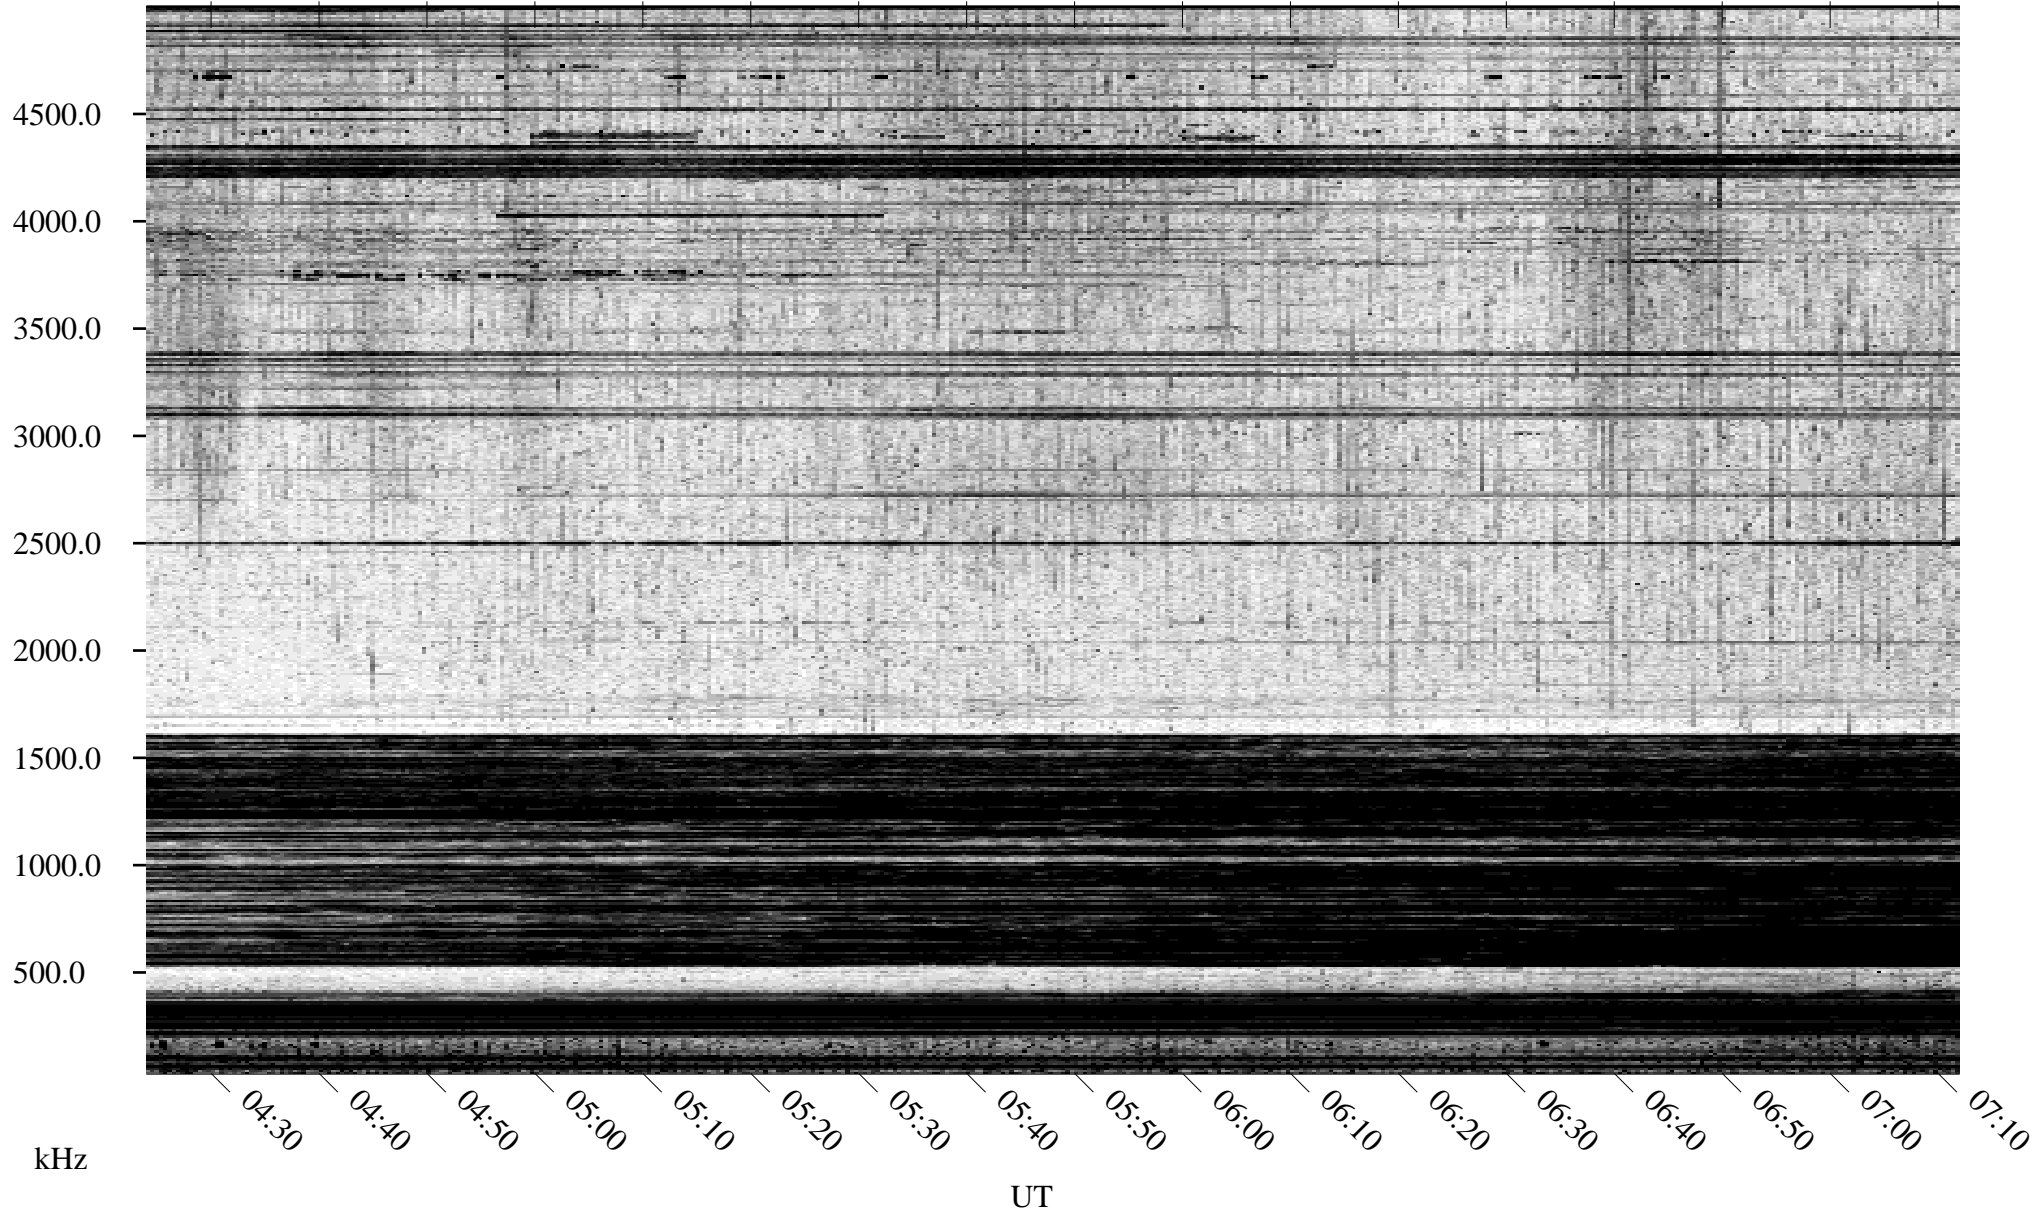

05/25/1995 Churchill, Manitoba

Linear Scale Black = 161 White = 15

ch95145l.r00m max_12

Page 1

05/25/1995 Churchill, Manitoba

Linear Scale Black = 161 White = 15

ch951451.r00m max_12

Page 2

05/26/1995 Churchill, Manitoba

Linear Scale Black = 161 White = 15

ch951451.r00m max_12

Page 3

05/26/1995 Churchill, Manitoba

Linear Scale Black = 161 White = 15

ch951451.r00m max_12

Page 4

05/26/1995 Churchill, Manitoba

Linear Scale Black = 161 White = 15

ch951451.r00m max_12

Page 5

05/26/1995 Churchill, Manitoba

Linear Scale Black = 161 White = 15

ch951451.r00m max_12

Page 6

05/26/1995 Churchill, Manitoba

Linear Scale

Black = 161

White = 15

ch95145l.r00m max_12

Page 7

05/26/1995 Churchill, Manitoba

Linear Scale Black = 161 White = 15