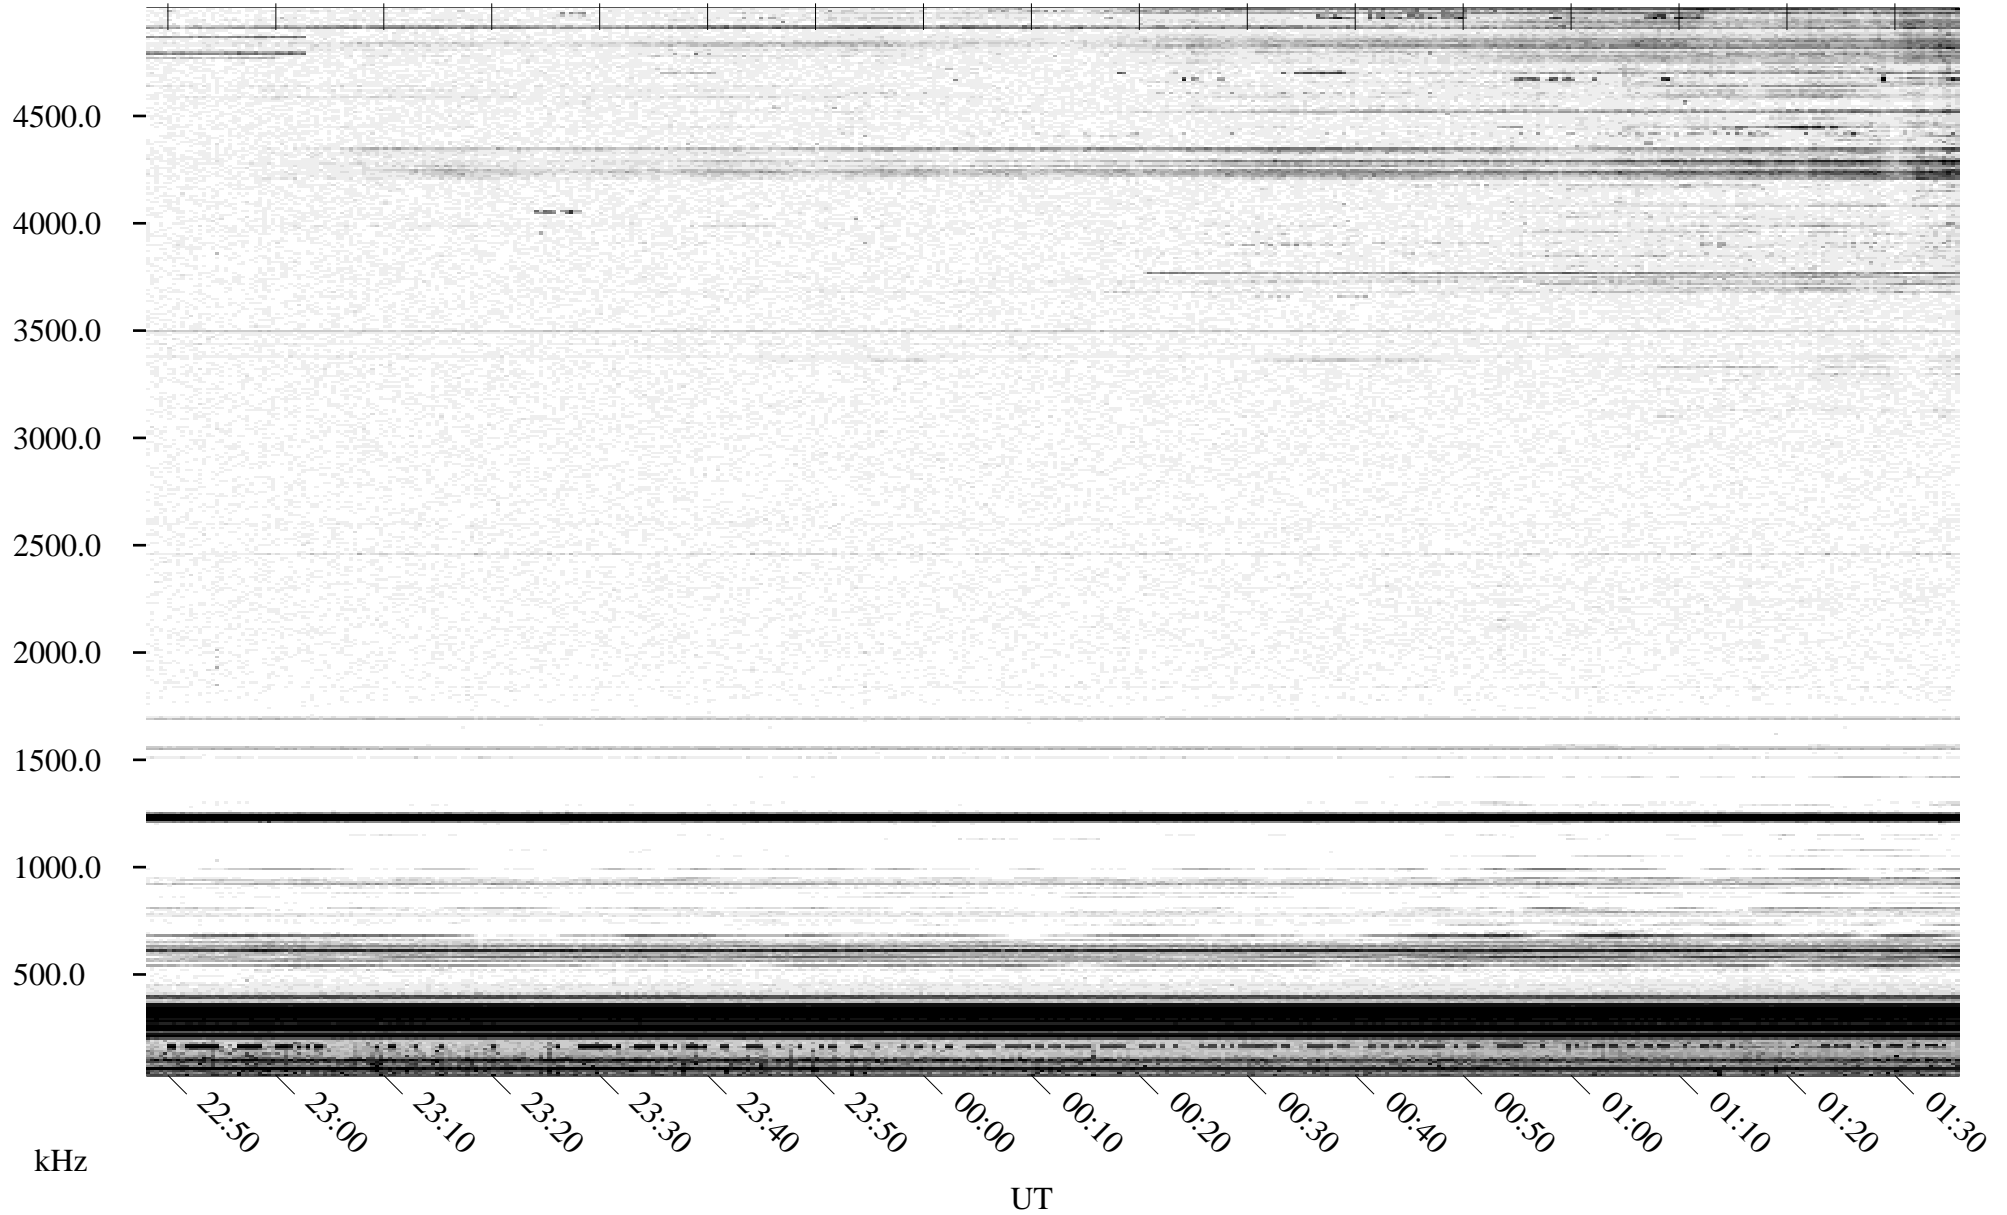

05/25/1995 Churchill, Manitoba

Linear Scale Black = 161 White = 15

ch95145l.r00m max_12

Page 1

05/25/1995 Churchill, Manitoba

Linear Scale Black = 161 White = 15

ch951451.r00m max_12

Page 2

05/26/1995 Churchill, Manitoba

Linear Scale Black = 161 White = 15

ch951451.r00m max_12

Page 3

05/26/1995 Churchill, Manitoba

Linear Scale Black = 161 White = 15

ch951451.r00m max_12

Page 4

05/26/1995 Churchill, Manitoba

Linear Scale Black = 161 White = 15

ch951451.r00m max_12

Page 5

05/26/1995 Churchill, Manitoba

Linear Scale Black = 161 White = 15

ch951451.r00m max_12

Page 6

05/26/1995 Churchill, Manitoba

Linear Scale

Black = 161

White = 15

ch95145l.r00m max_12

Page 7

05/26/1995 Churchill, Manitoba

Linear Scale Black = 161 White = 15