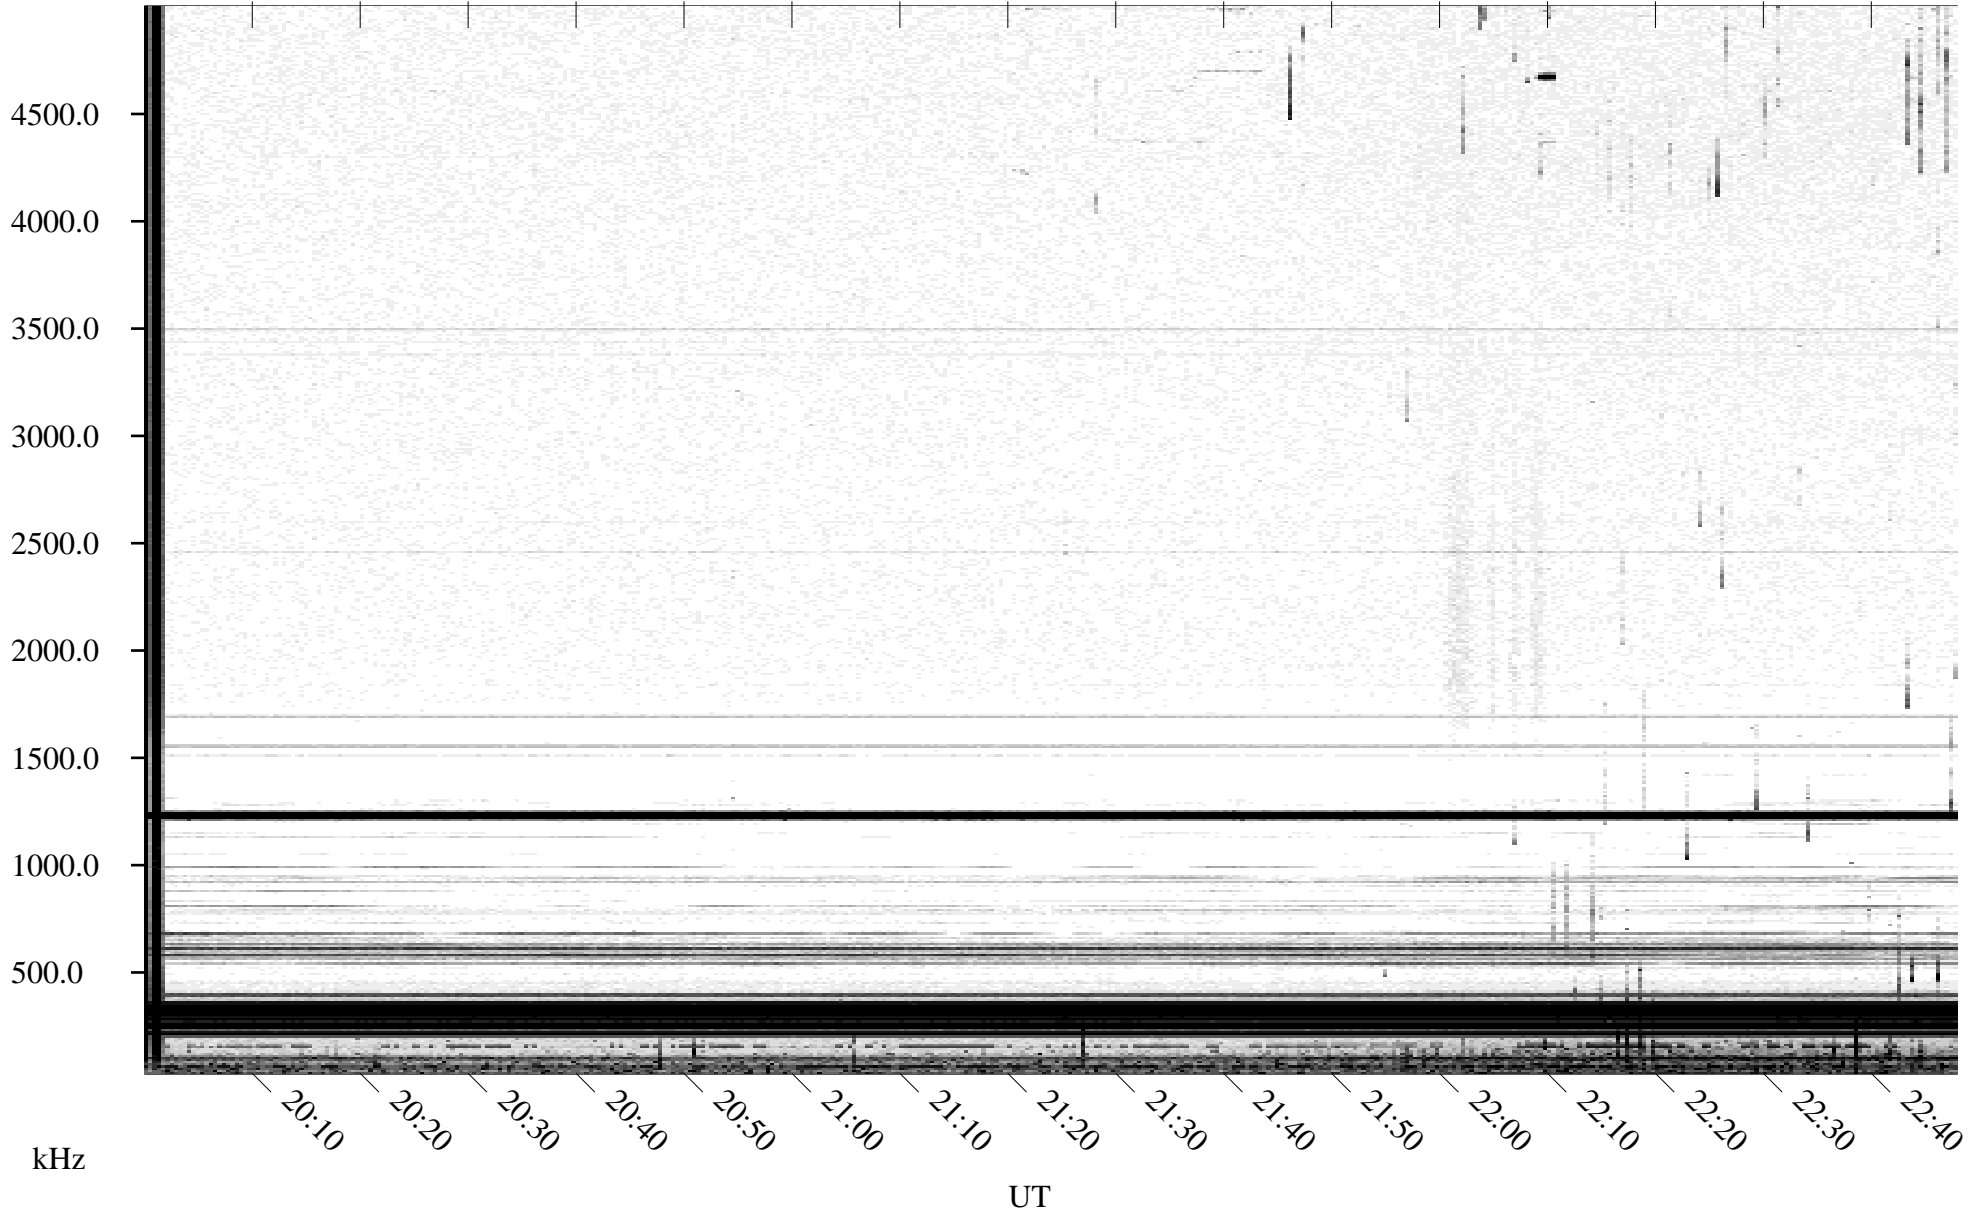

# 05/26/1995 Churchill, Manitoba

Linear Scale    Black = 161    White = 15

ch95146l.r00m max\_12

Page 1

# 05/26/1995 Churchill, Manitoba

Linear Scale    Black = 161    White = 15

ch95146l.r00m max\_12

Page 2

# 05/27/1995 Churchill, Manitoba

Linear Scale    Black = 161    White = 15

ch95146l.r00m max\_12

Page 3

# 05/27/1995 Churchill, Manitoba

Linear Scale    Black = 161    White = 15

ch95146l.r00m max\_12

Page 4