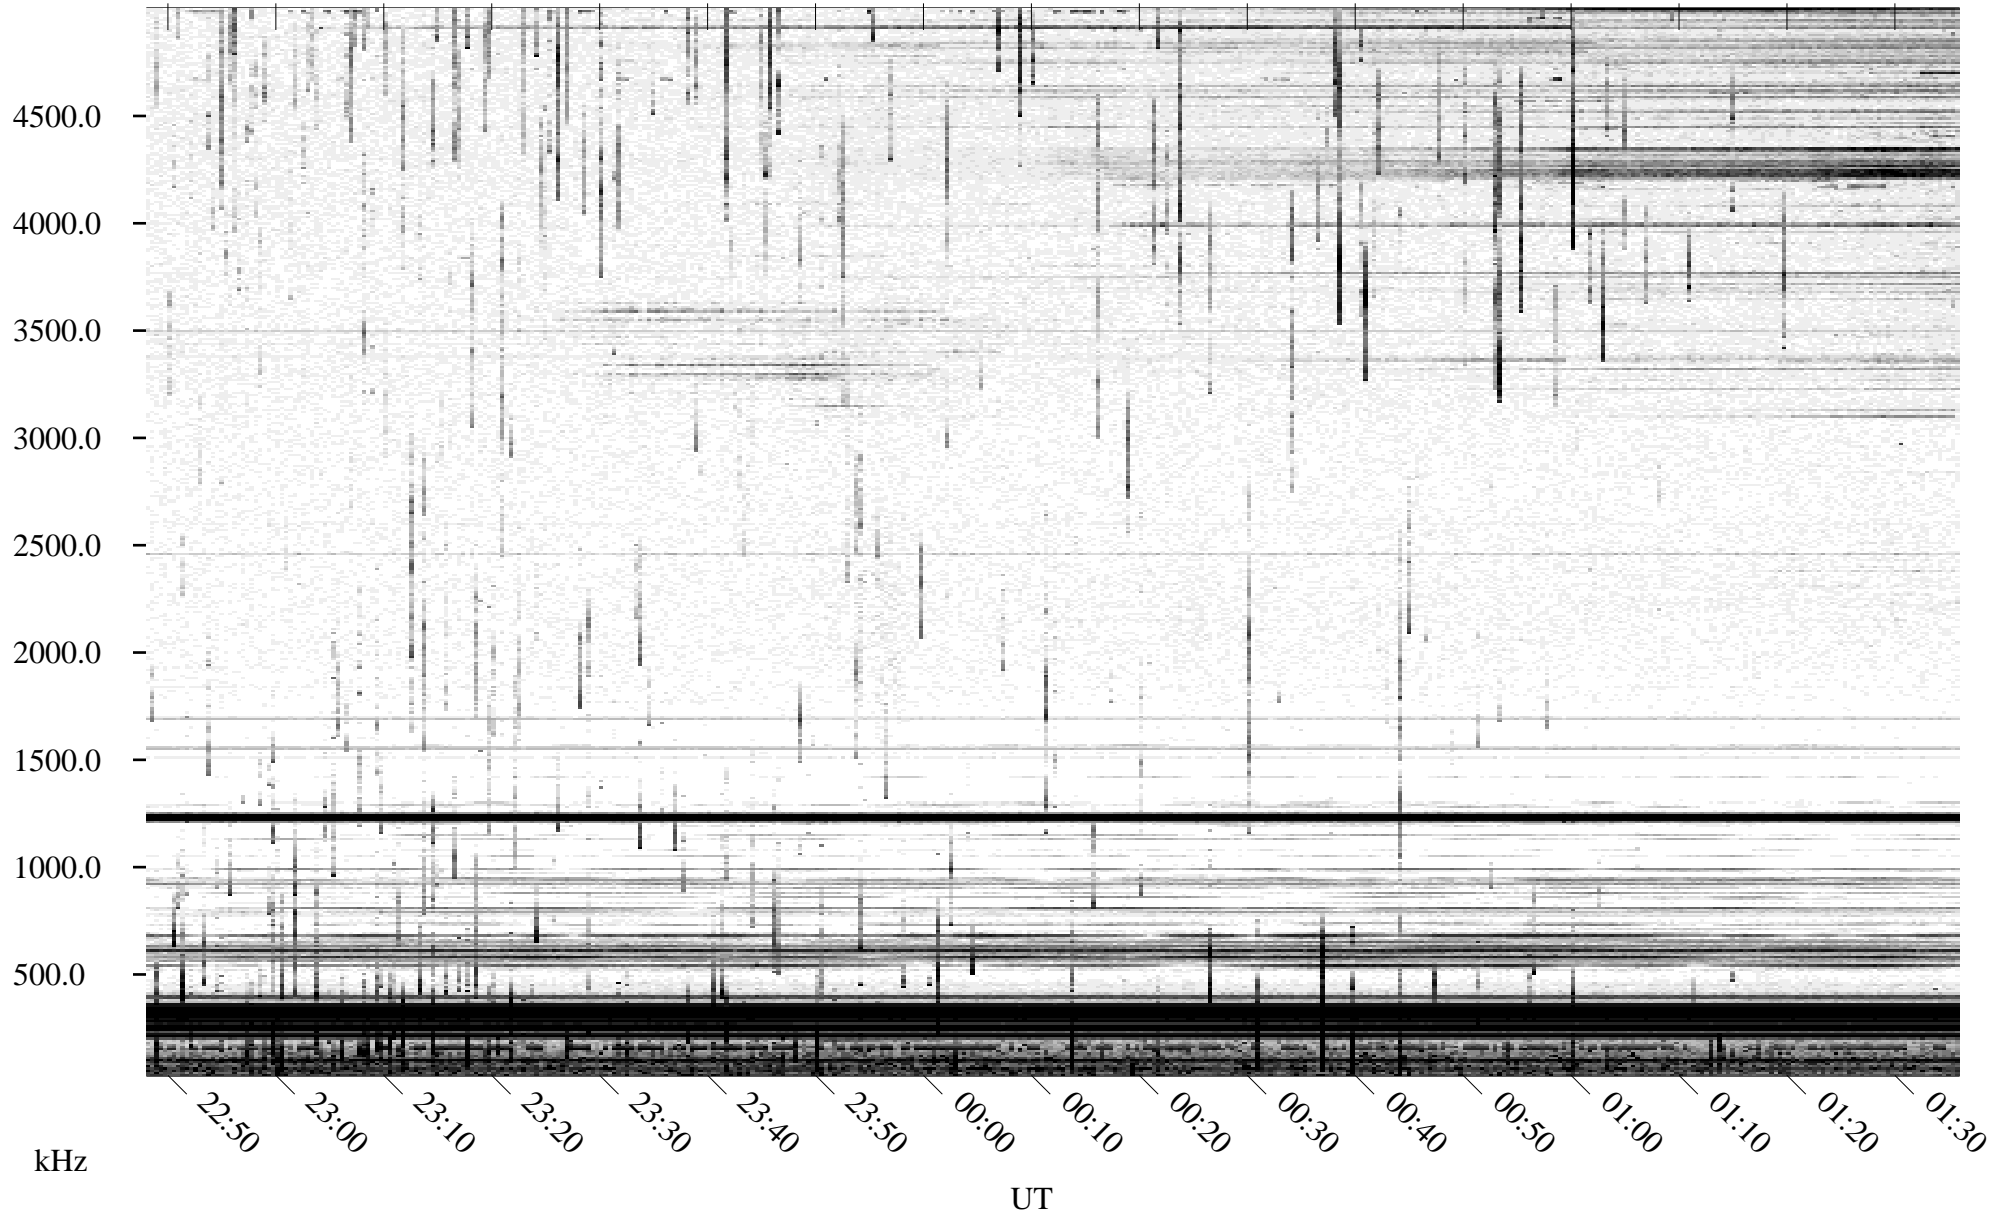

# 05/26/1995 Churchill, Manitoba

Linear Scale    Black = 161    White = 15

ch95146l.r00m max\_12

Page 1

# 05/26/1995 Churchill, Manitoba

Linear Scale    Black = 161    White = 15

ch95146l.r00m max\_12

Page 2

# 05/27/1995 Churchill, Manitoba

Linear Scale    Black = 161    White = 15

ch95146l.r00m max\_12

Page 3

# 05/27/1995 Churchill, Manitoba

Linear Scale    Black = 161    White = 15

ch95146l.r00m max\_12

Page 4