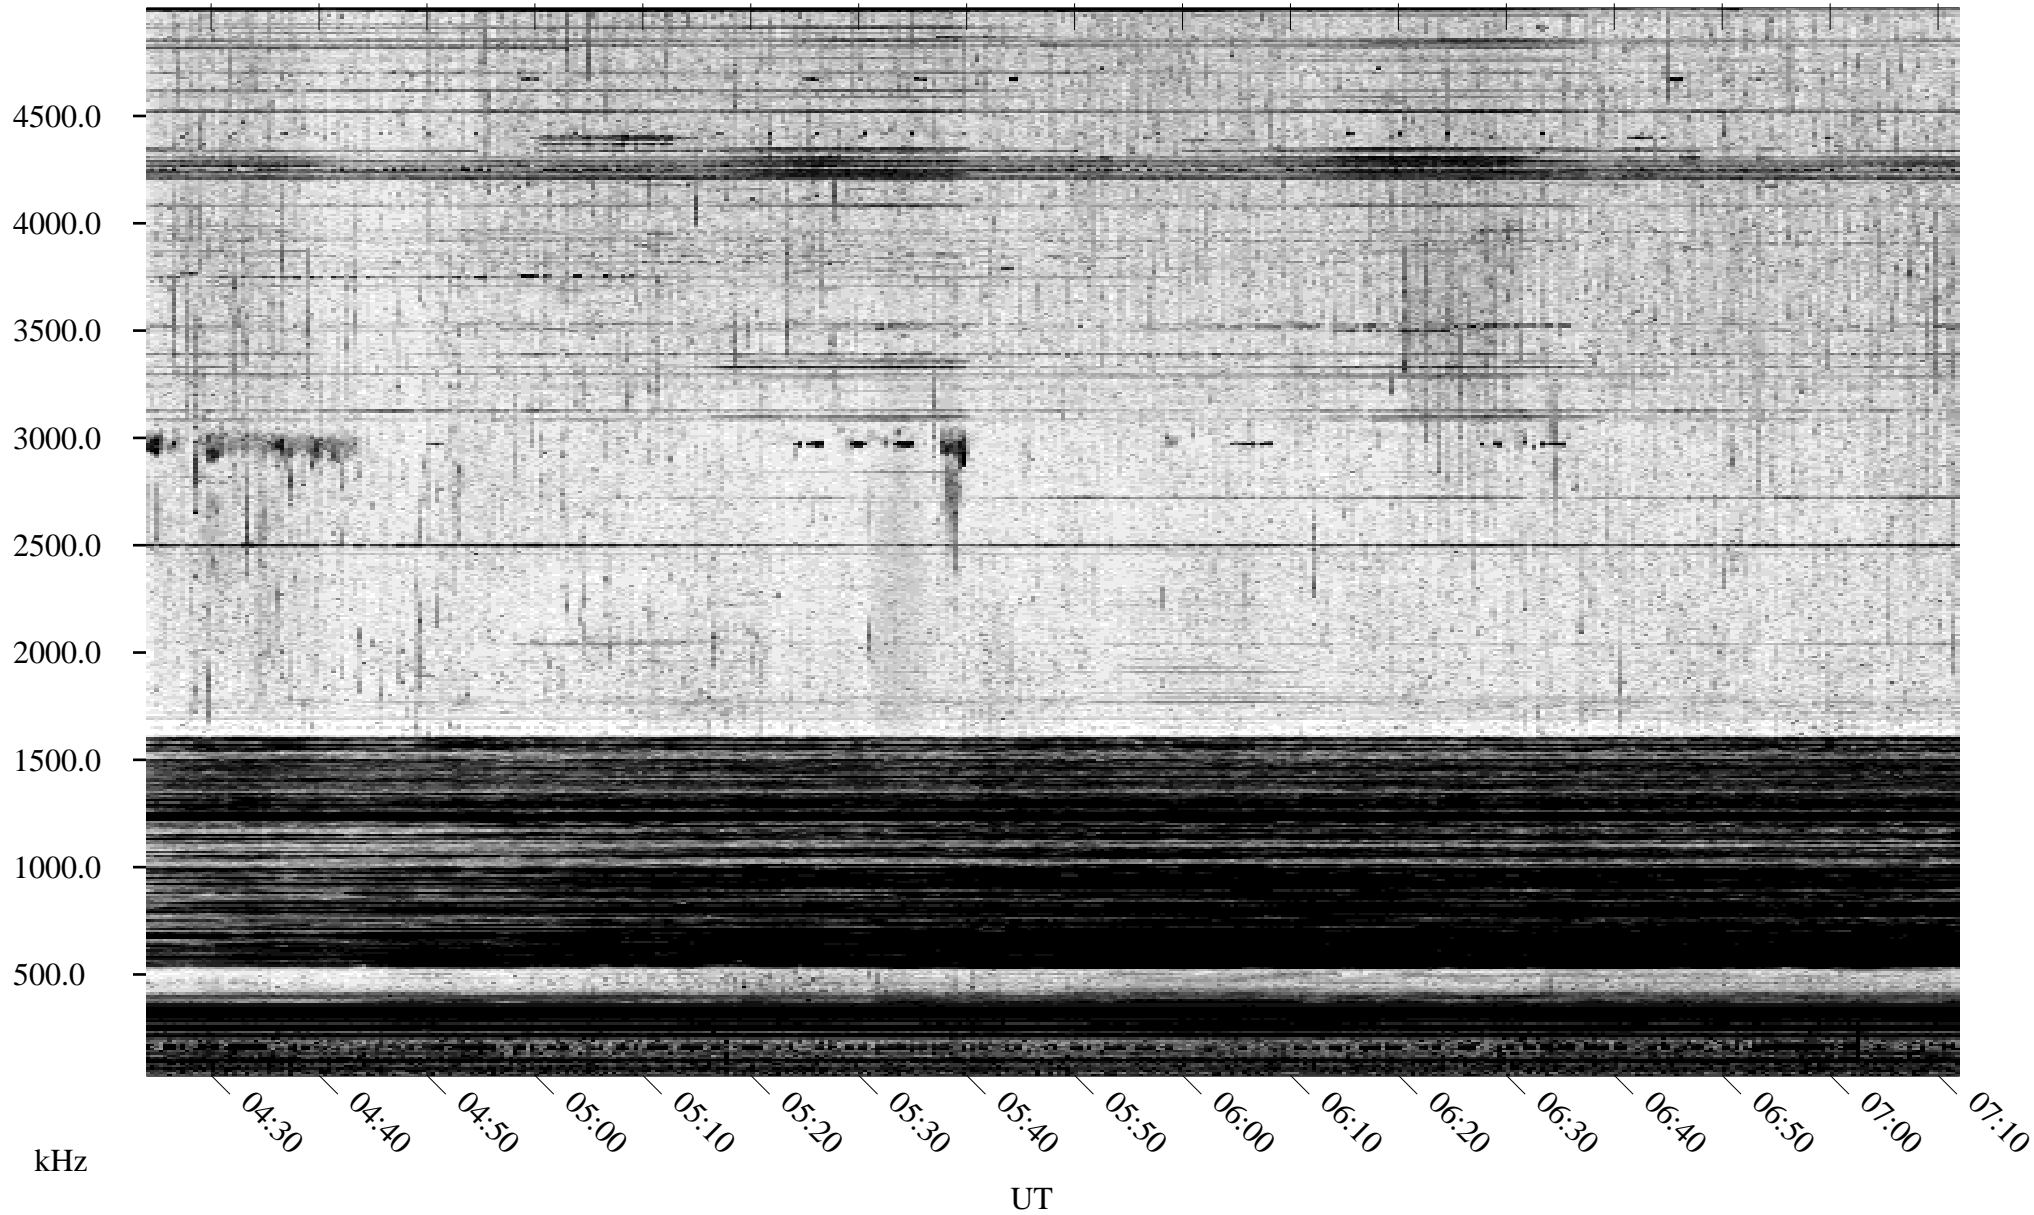

# 05/26/1995 Churchill, Manitoba

Linear Scale    Black = 161    White = 15

ch95146l.r00m max\_12

Page 1

# 05/26/1995 Churchill, Manitoba

Linear Scale    Black = 161    White = 15

ch95146l.r00m max\_12

Page 2

# 05/27/1995 Churchill, Manitoba

Linear Scale    Black = 161    White = 15

ch95146l.r00m max\_12

Page 3

# 05/27/1995 Churchill, Manitoba

Linear Scale    Black = 161    White = 15

ch95146l.r00m max\_12

Page 4