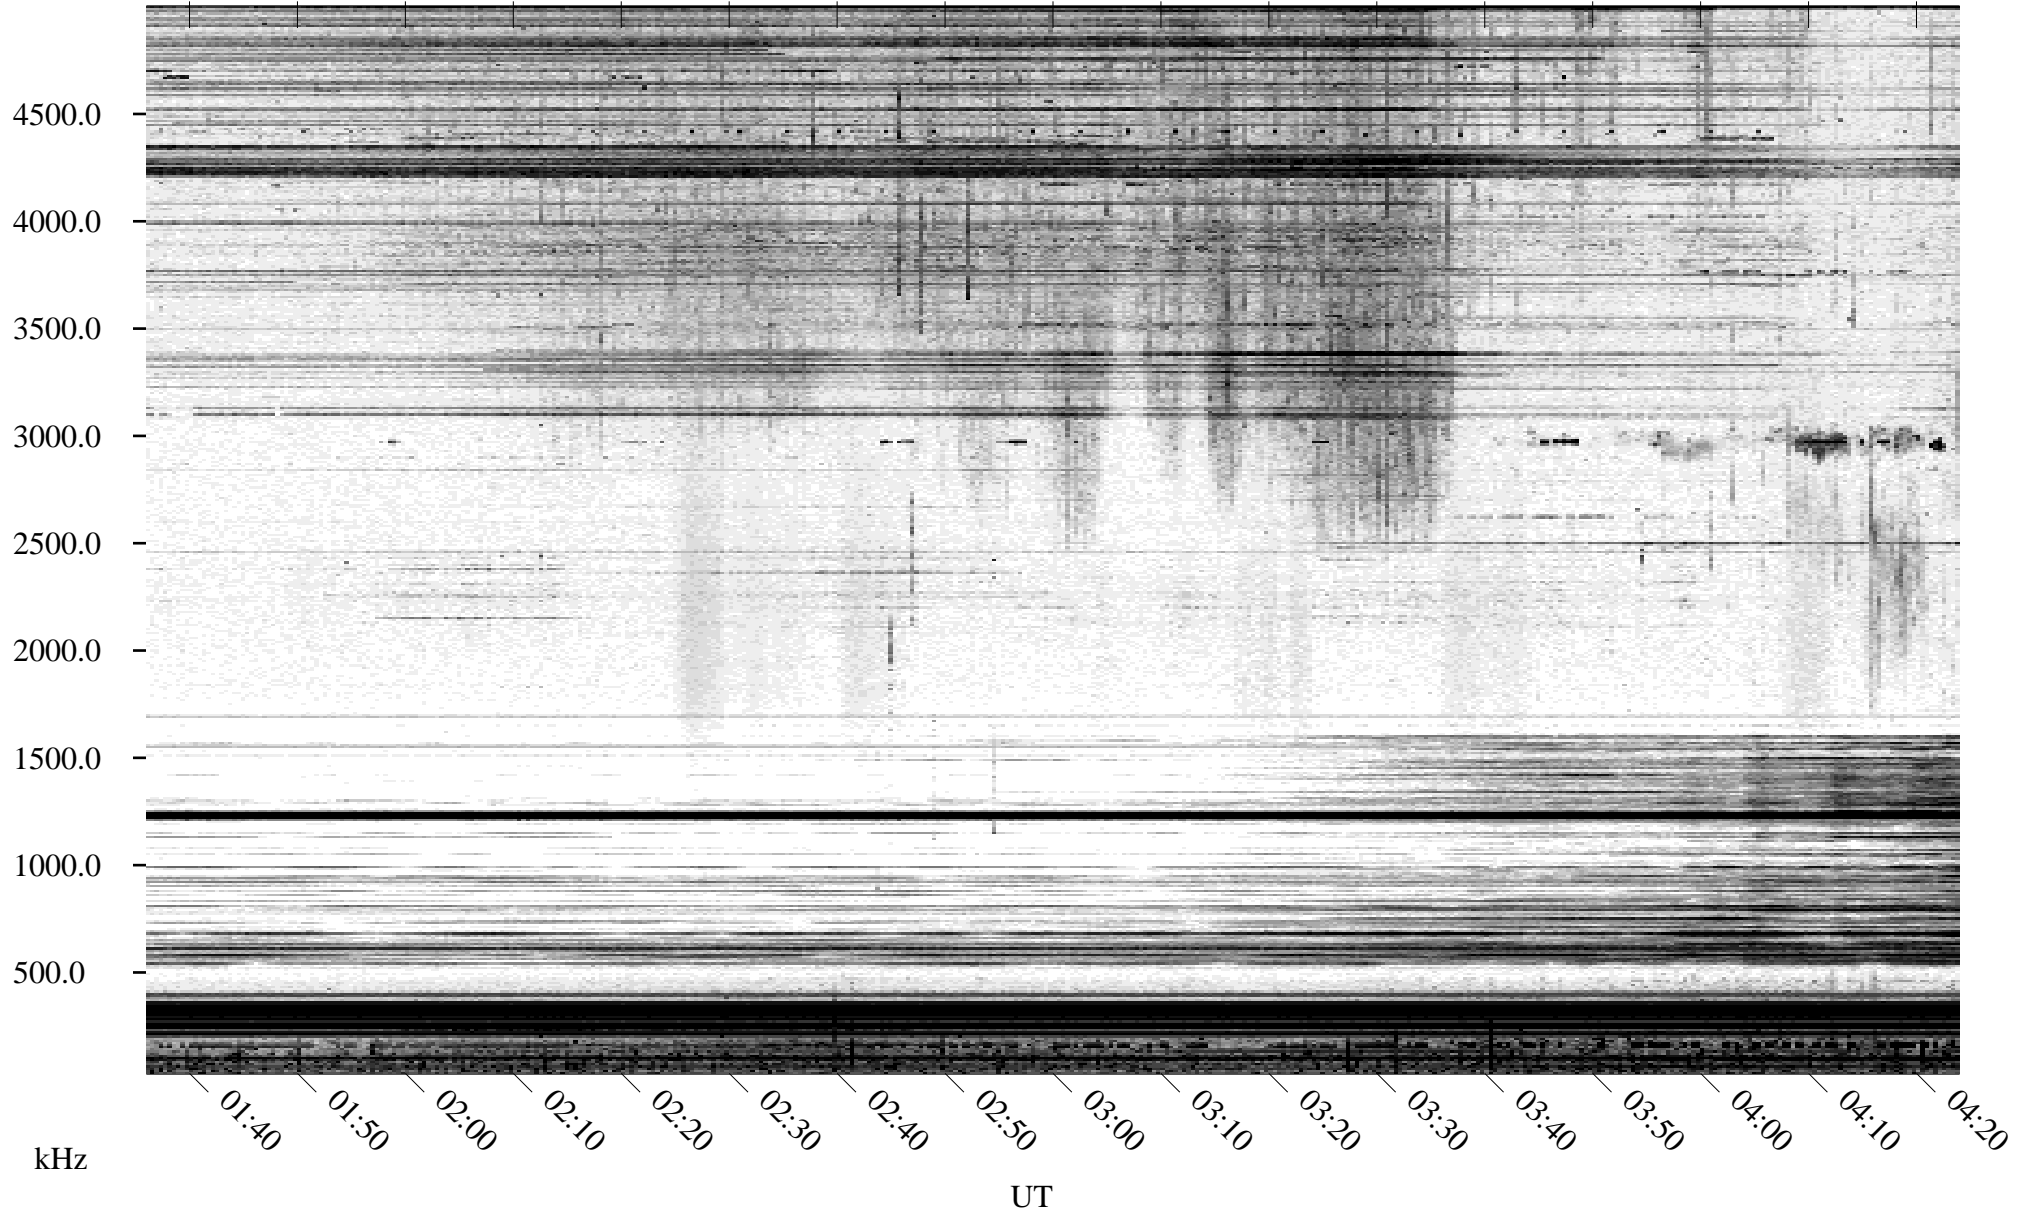

# 05/26/1995 Churchill, Manitoba

Linear Scale    Black = 161    White = 15

ch95146l.r00m max\_12

Page 1

# 05/26/1995 Churchill, Manitoba

Linear Scale    Black = 161    White = 15

ch95146l.r00m max\_12

Page 2

# 05/27/1995 Churchill, Manitoba

Linear Scale    Black = 161    White = 15

ch95146l.r00m max\_12

Page 3

# 05/27/1995 Churchill, Manitoba

Linear Scale    Black = 161    White = 15

ch95146l.r00m max\_12

Page 4