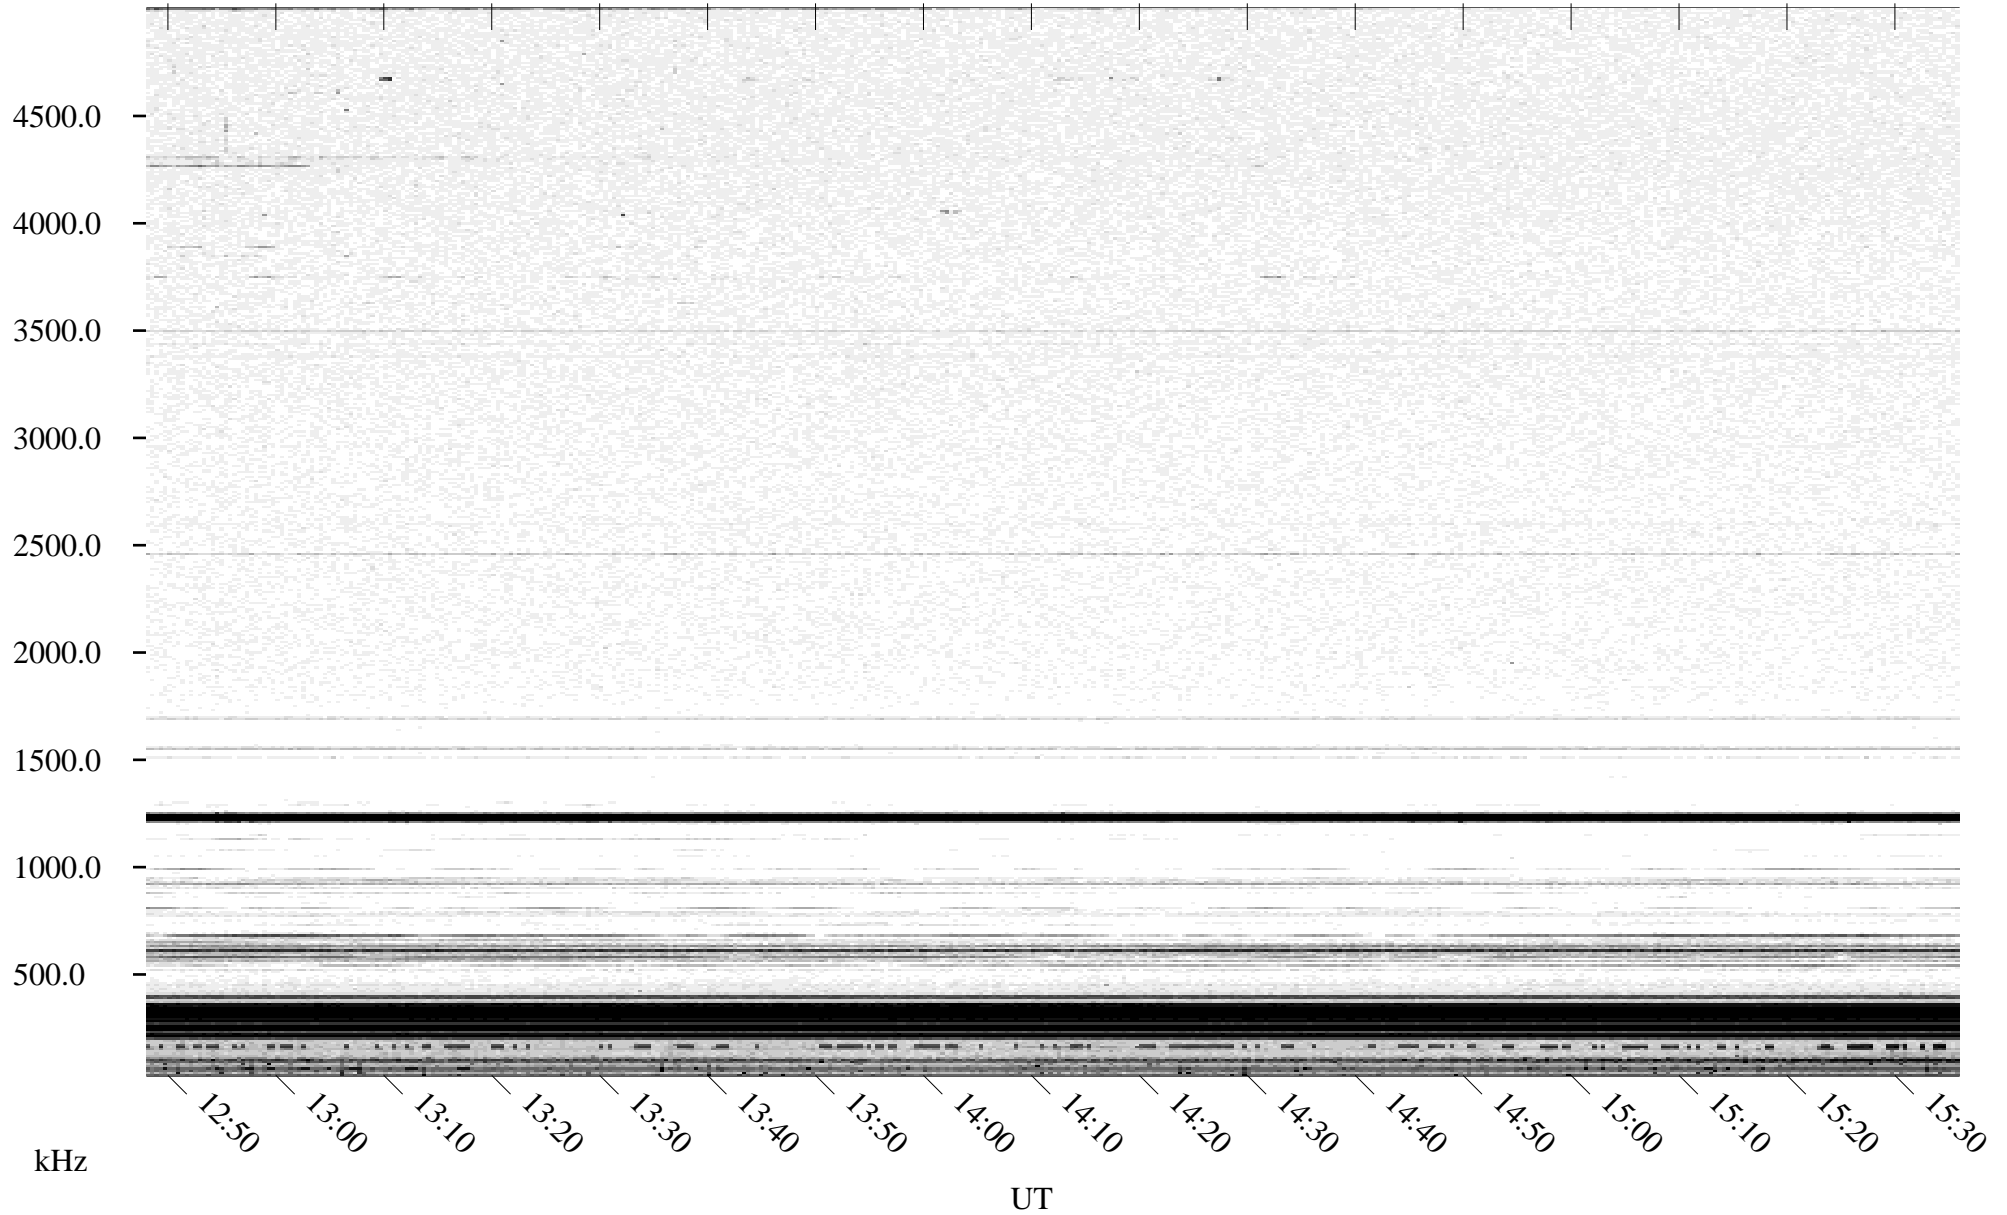

# 05/28/1995 Churchill, Manitoba

Linear Scale    Black = 161    White = 15

ch95147l.r00m max\_12

Page 6

# 05/28/1995 Churchill, Manitoba

Linear Scale    Black = 161    White = 15

ch95147l.r00m max\_12

Page 7

# 05/28/1995 Churchill, Manitoba

Linear Scale Black = 161 White = 15

ch95147l.r00m max\_12

Page 8