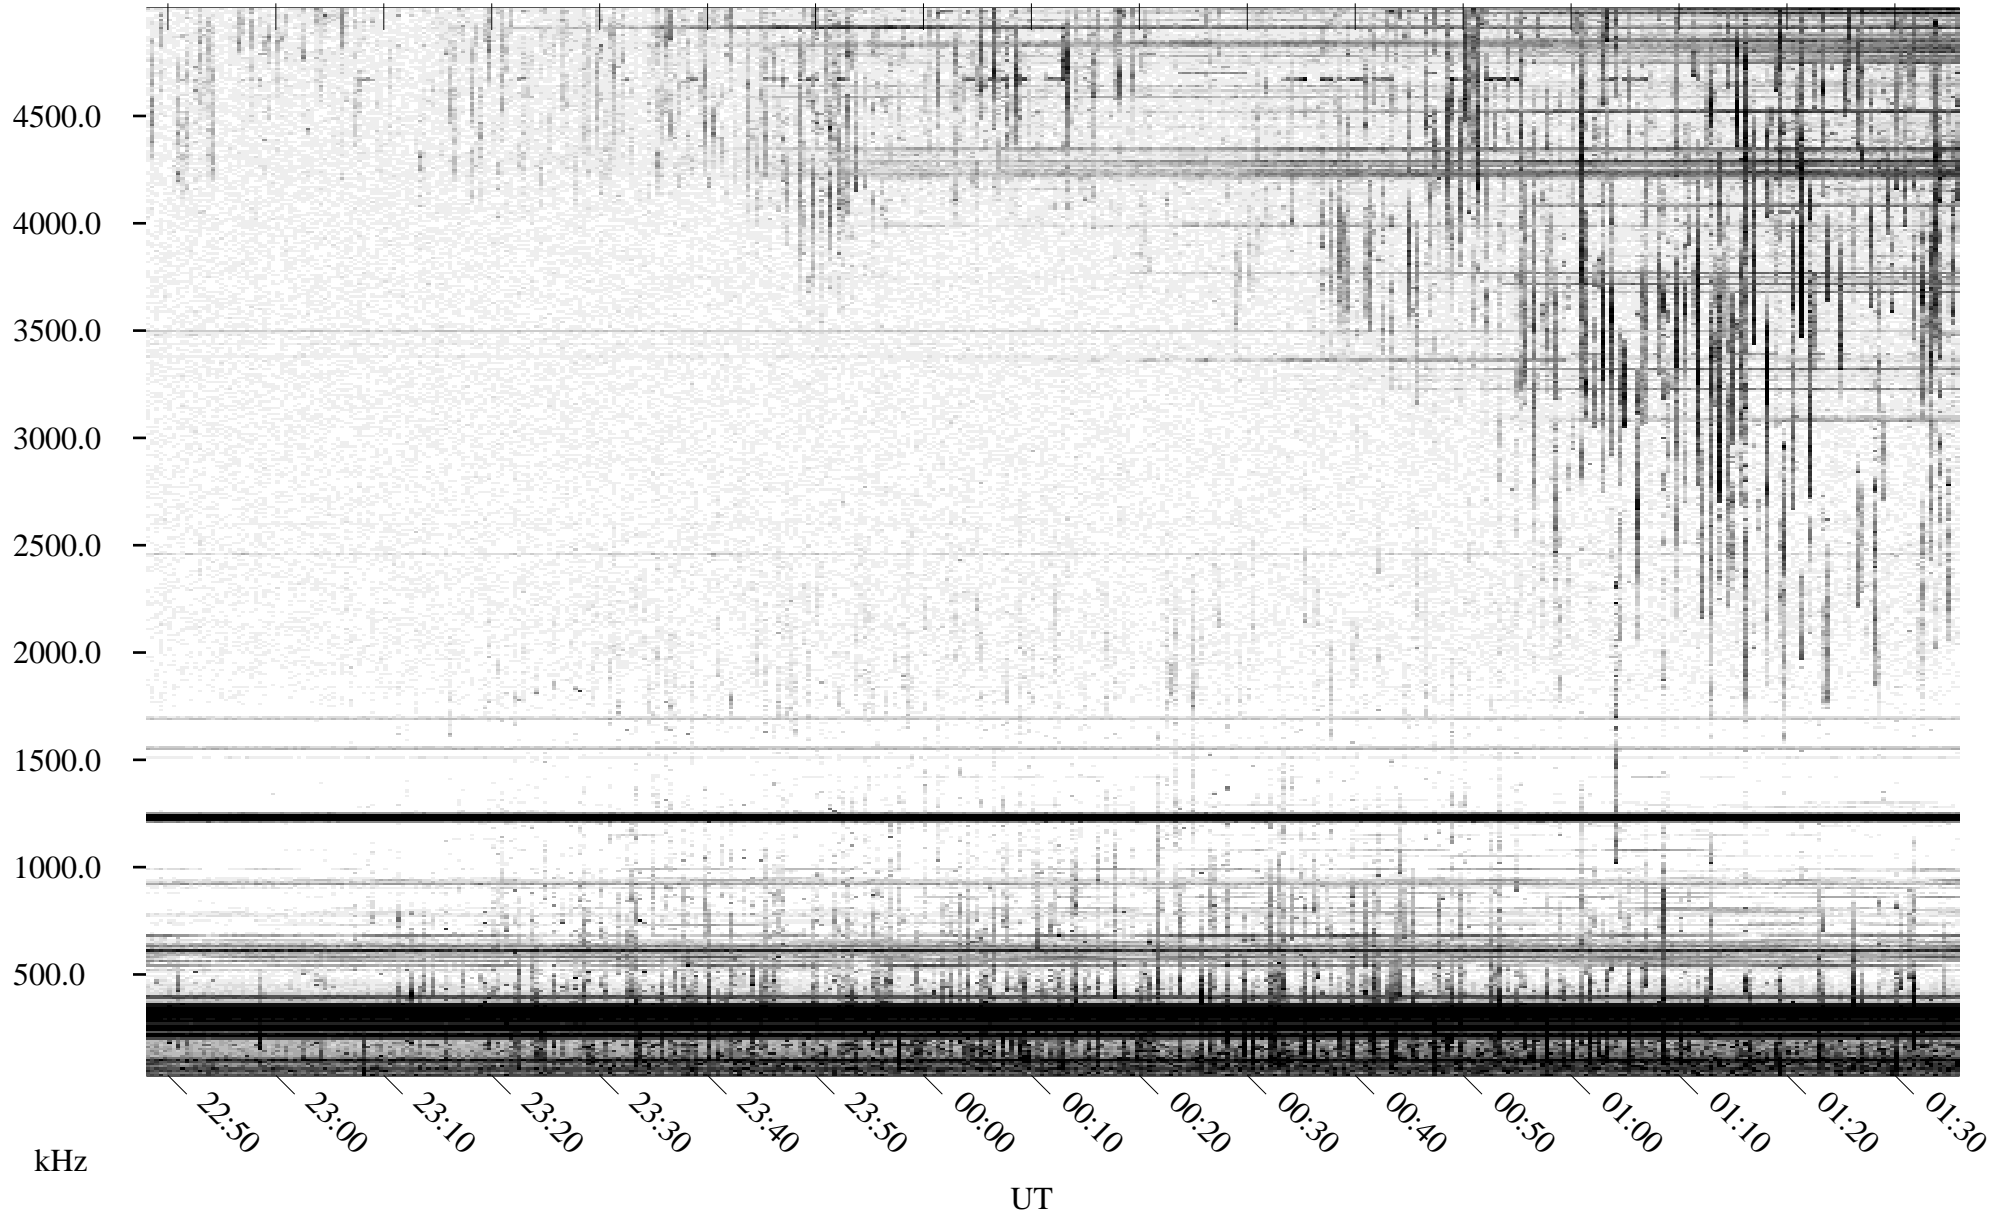

05/28/1995 Churchill, Manitoba

Linear Scale Black = 161 White = 15

ch95148l.r00m max_12

Page 1

05/28/1995 Churchill, Manitoba

Linear Scale Black = 161 White = 15

ch95148l.r00m max_12

Page 2

05/29/1995 Churchill, Manitoba

Linear Scale Black = 161 White = 15

ch95148l.r00m max_12

Page 3

05/29/1995 Churchill, Manitoba

Linear Scale Black = 161 White = 15

ch95148l.r00m max_12

Page 4

05/29/1995 Churchill, Manitoba

Linear Scale Black = 161 White = 15

ch95148l.r00m max_12

Page 5

05/29/1995 Churchill, Manitoba

Linear Scale Black = 161 White = 15

ch95148l.r00m max_12

Page 6

05/29/1995 Churchill, Manitoba

Linear Scale Black = 161 White = 15

ch95148l.r00m max_12

Page 7

05/29/1995 Churchill, Manitoba

Linear Scale Black = 161 White = 15

ch95148l.r00m max_12

Page 8