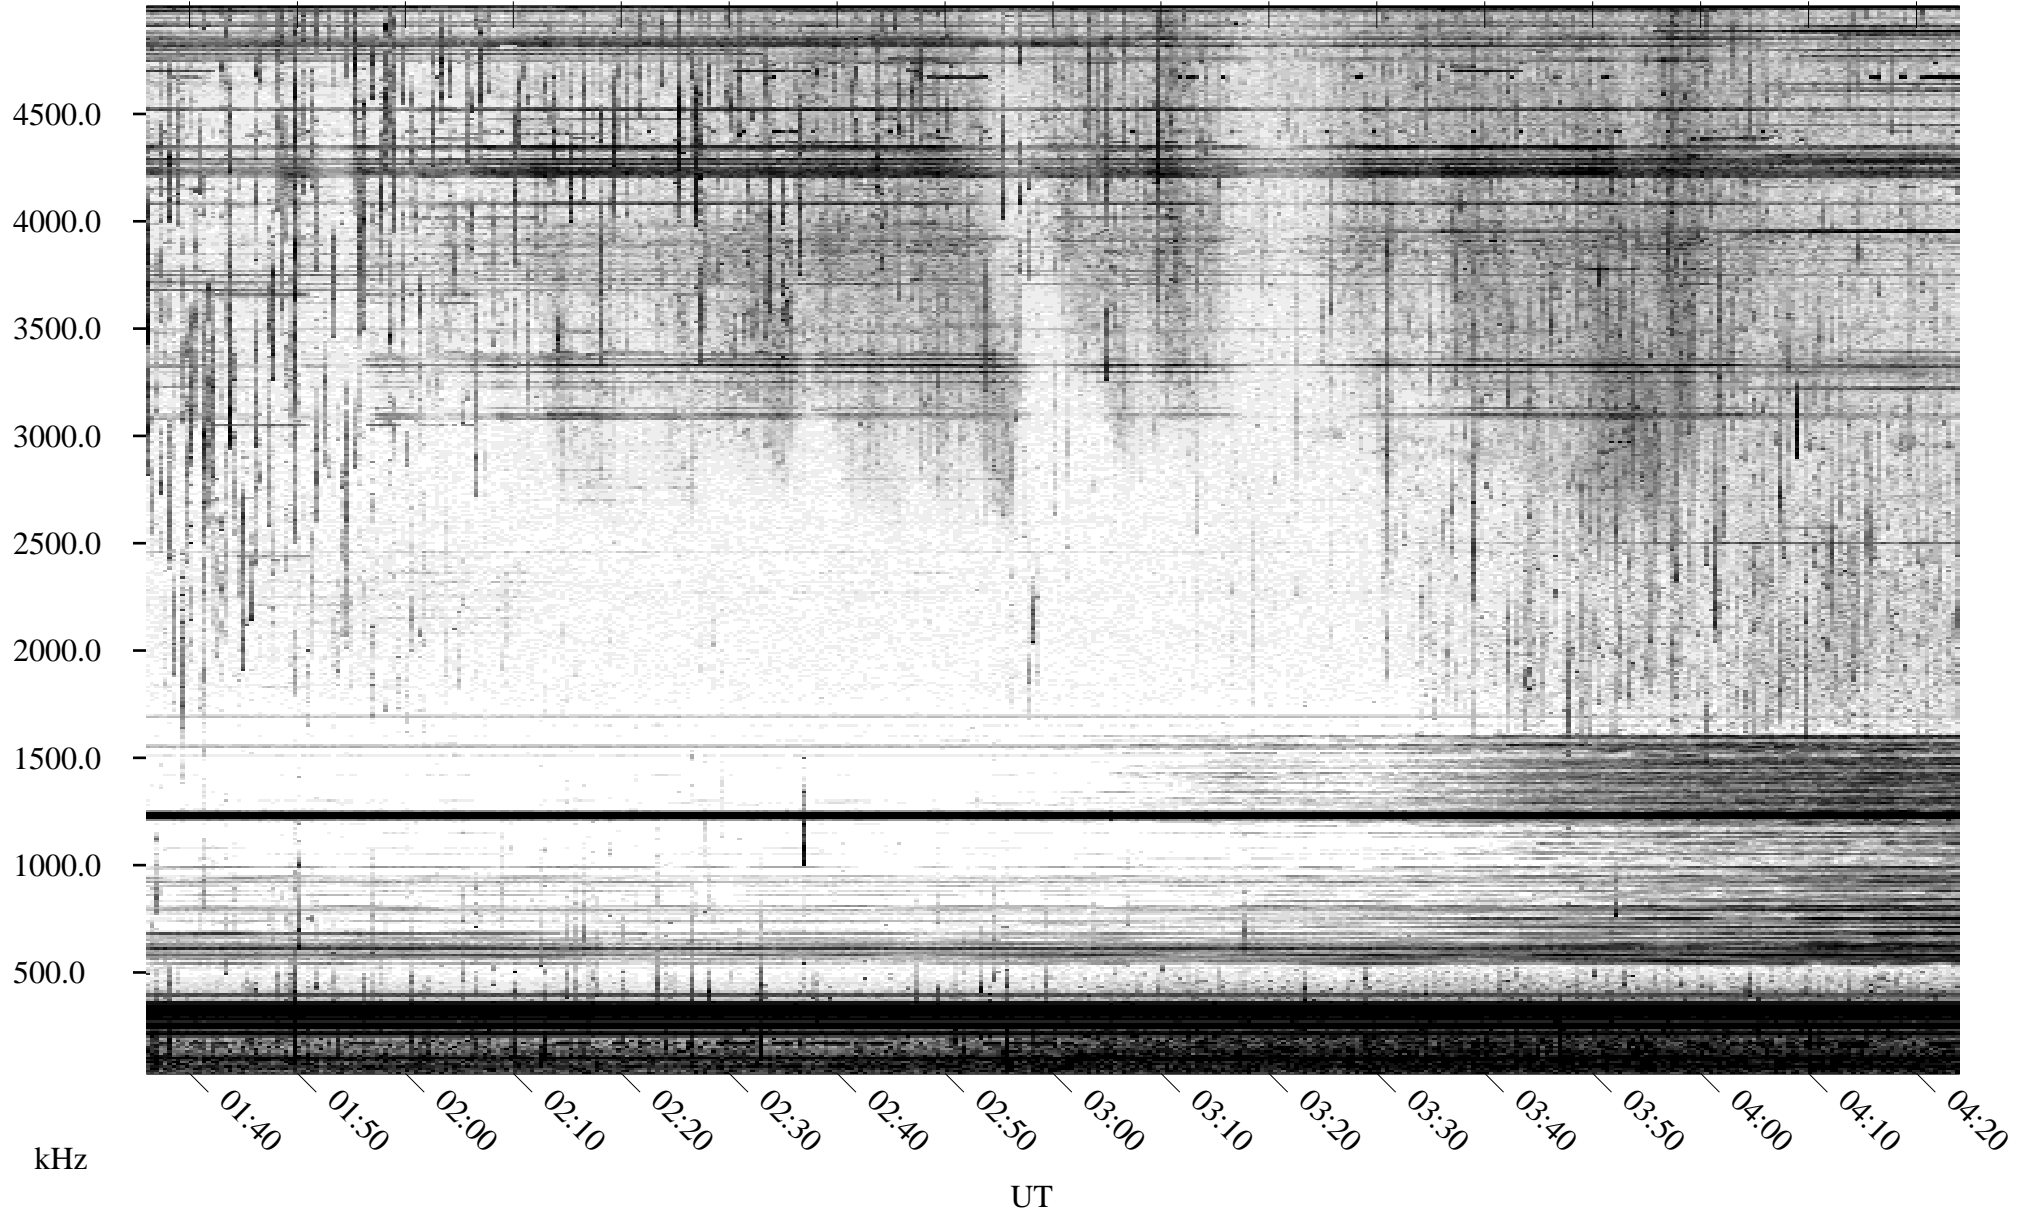

05/28/1995 Churchill, Manitoba

Linear Scale Black = 161 White = 15

ch95148l.r00m max_12

Page 1

05/28/1995 Churchill, Manitoba

Linear Scale Black = 161 White = 15

ch95148l.r00m max_12

Page 2

05/29/1995 Churchill, Manitoba

Linear Scale Black = 161 White = 15

ch95148l.r00m max_12

Page 3

05/29/1995 Churchill, Manitoba

Linear Scale Black = 161 White = 15

ch95148l.r00m max_12

Page 4

05/29/1995 Churchill, Manitoba

Linear Scale Black = 161 White = 15

ch95148l.r00m max_12

Page 5

05/29/1995 Churchill, Manitoba

Linear Scale Black = 161 White = 15

ch95148l.r00m max_12

Page 6

05/29/1995 Churchill, Manitoba

Linear Scale Black = 161 White = 15

ch95148l.r00m max_12

Page 7

05/29/1995 Churchill, Manitoba

Linear Scale Black = 161 White = 15

ch95148l.r00m max_12

Page 8