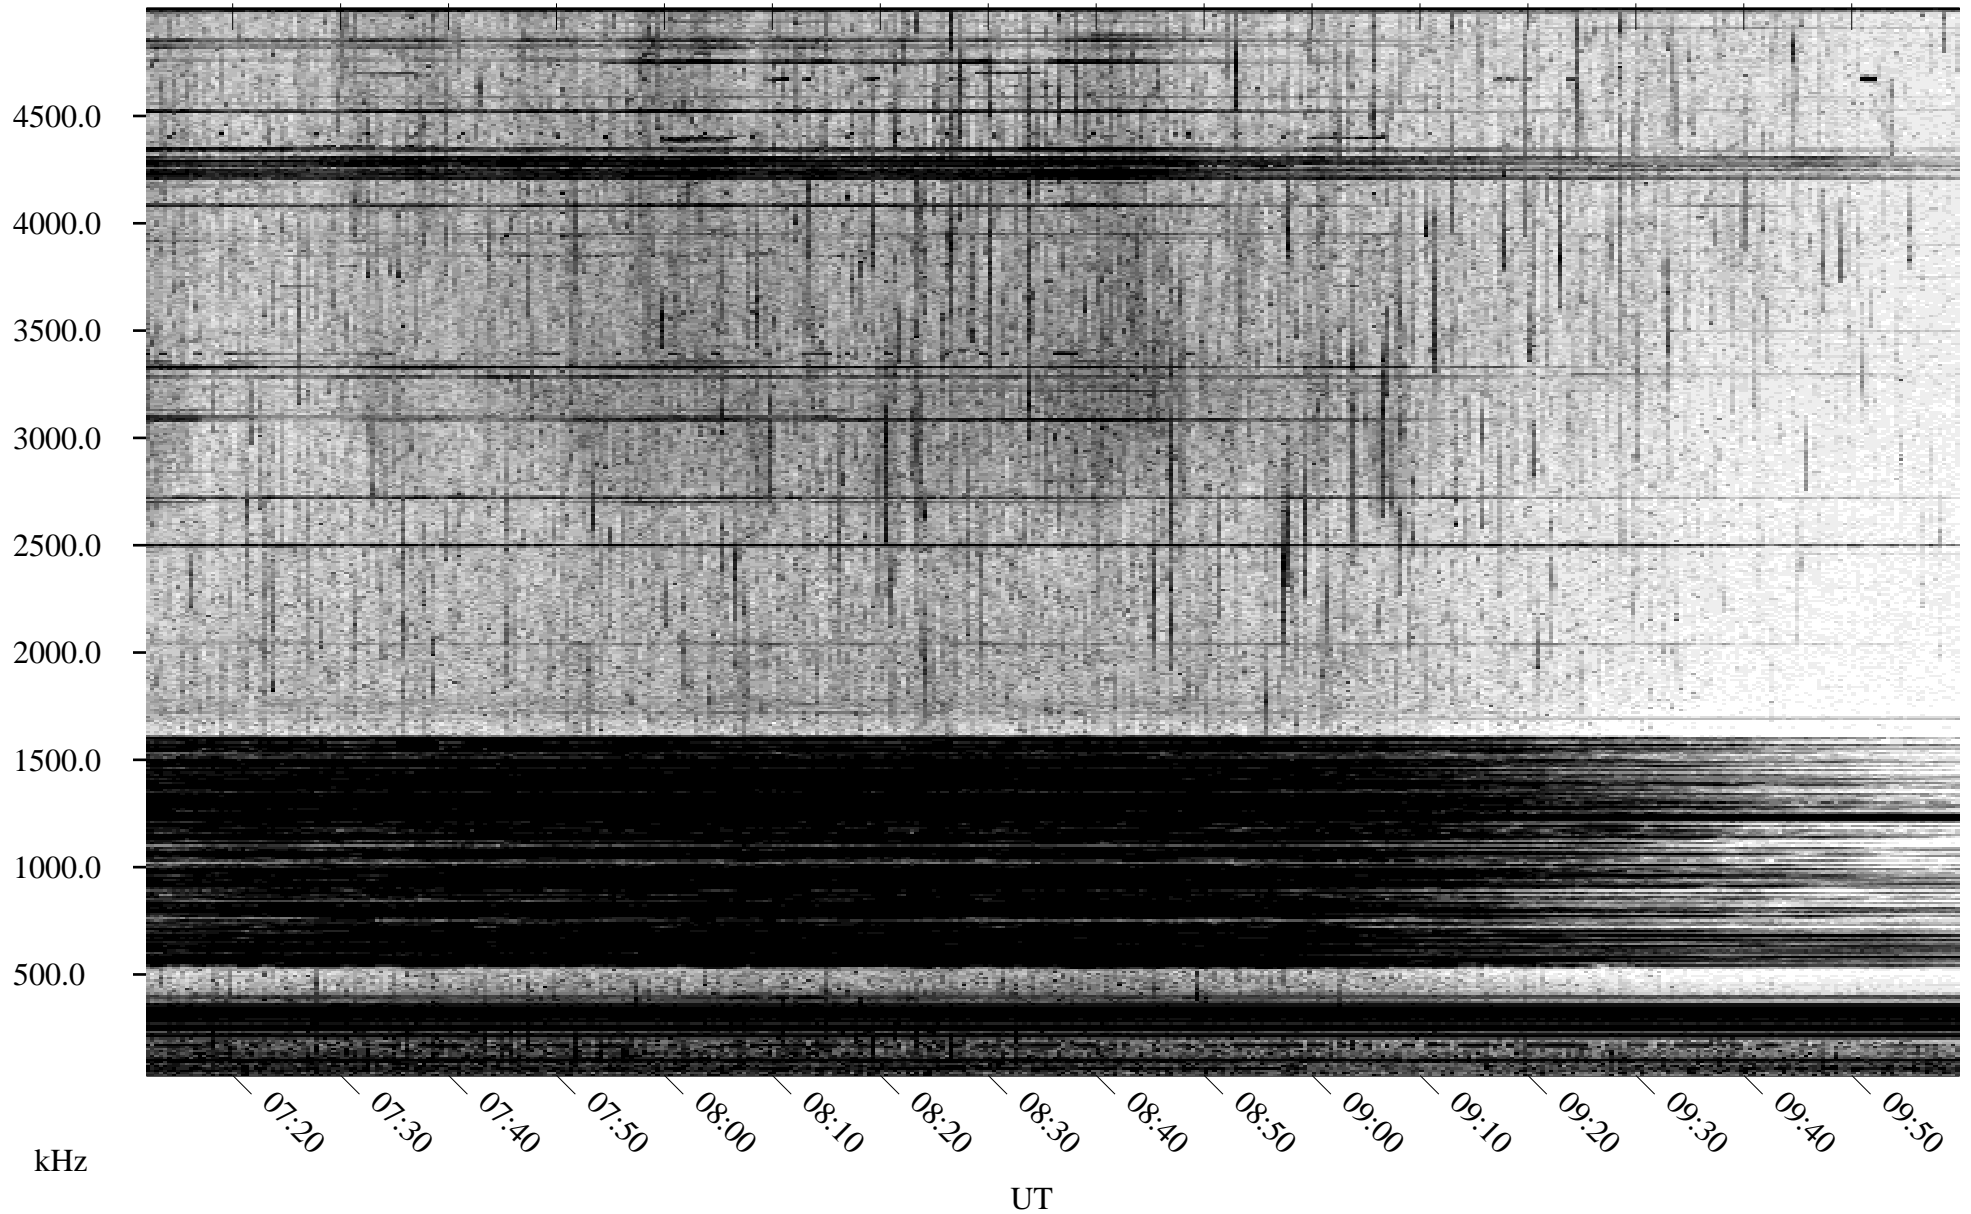

05/28/1995 Churchill, Manitoba

Linear Scale Black = 161 White = 15

ch95148l.r00m max_12

Page 1

05/28/1995 Churchill, Manitoba

Linear Scale Black = 161 White = 15

ch95148l.r00m max_12

Page 2

05/29/1995 Churchill, Manitoba

Linear Scale Black = 161 White = 15

ch95148l.r00m max_12

Page 3

05/29/1995 Churchill, Manitoba

Linear Scale Black = 161 White = 15

ch95148l.r00m max_12

Page 4

05/29/1995 Churchill, Manitoba

Linear Scale Black = 161 White = 15

ch95148l.r00m max_12

Page 5

05/29/1995 Churchill, Manitoba

Linear Scale Black = 161 White = 15

ch95148l.r00m max_12

Page 6

05/29/1995 Churchill, Manitoba

Linear Scale Black = 161 White = 15

ch95148l.r00m max_12

Page 7

05/29/1995 Churchill, Manitoba

Linear Scale Black = 161 White = 15

ch95148l.r00m max_12

Page 8