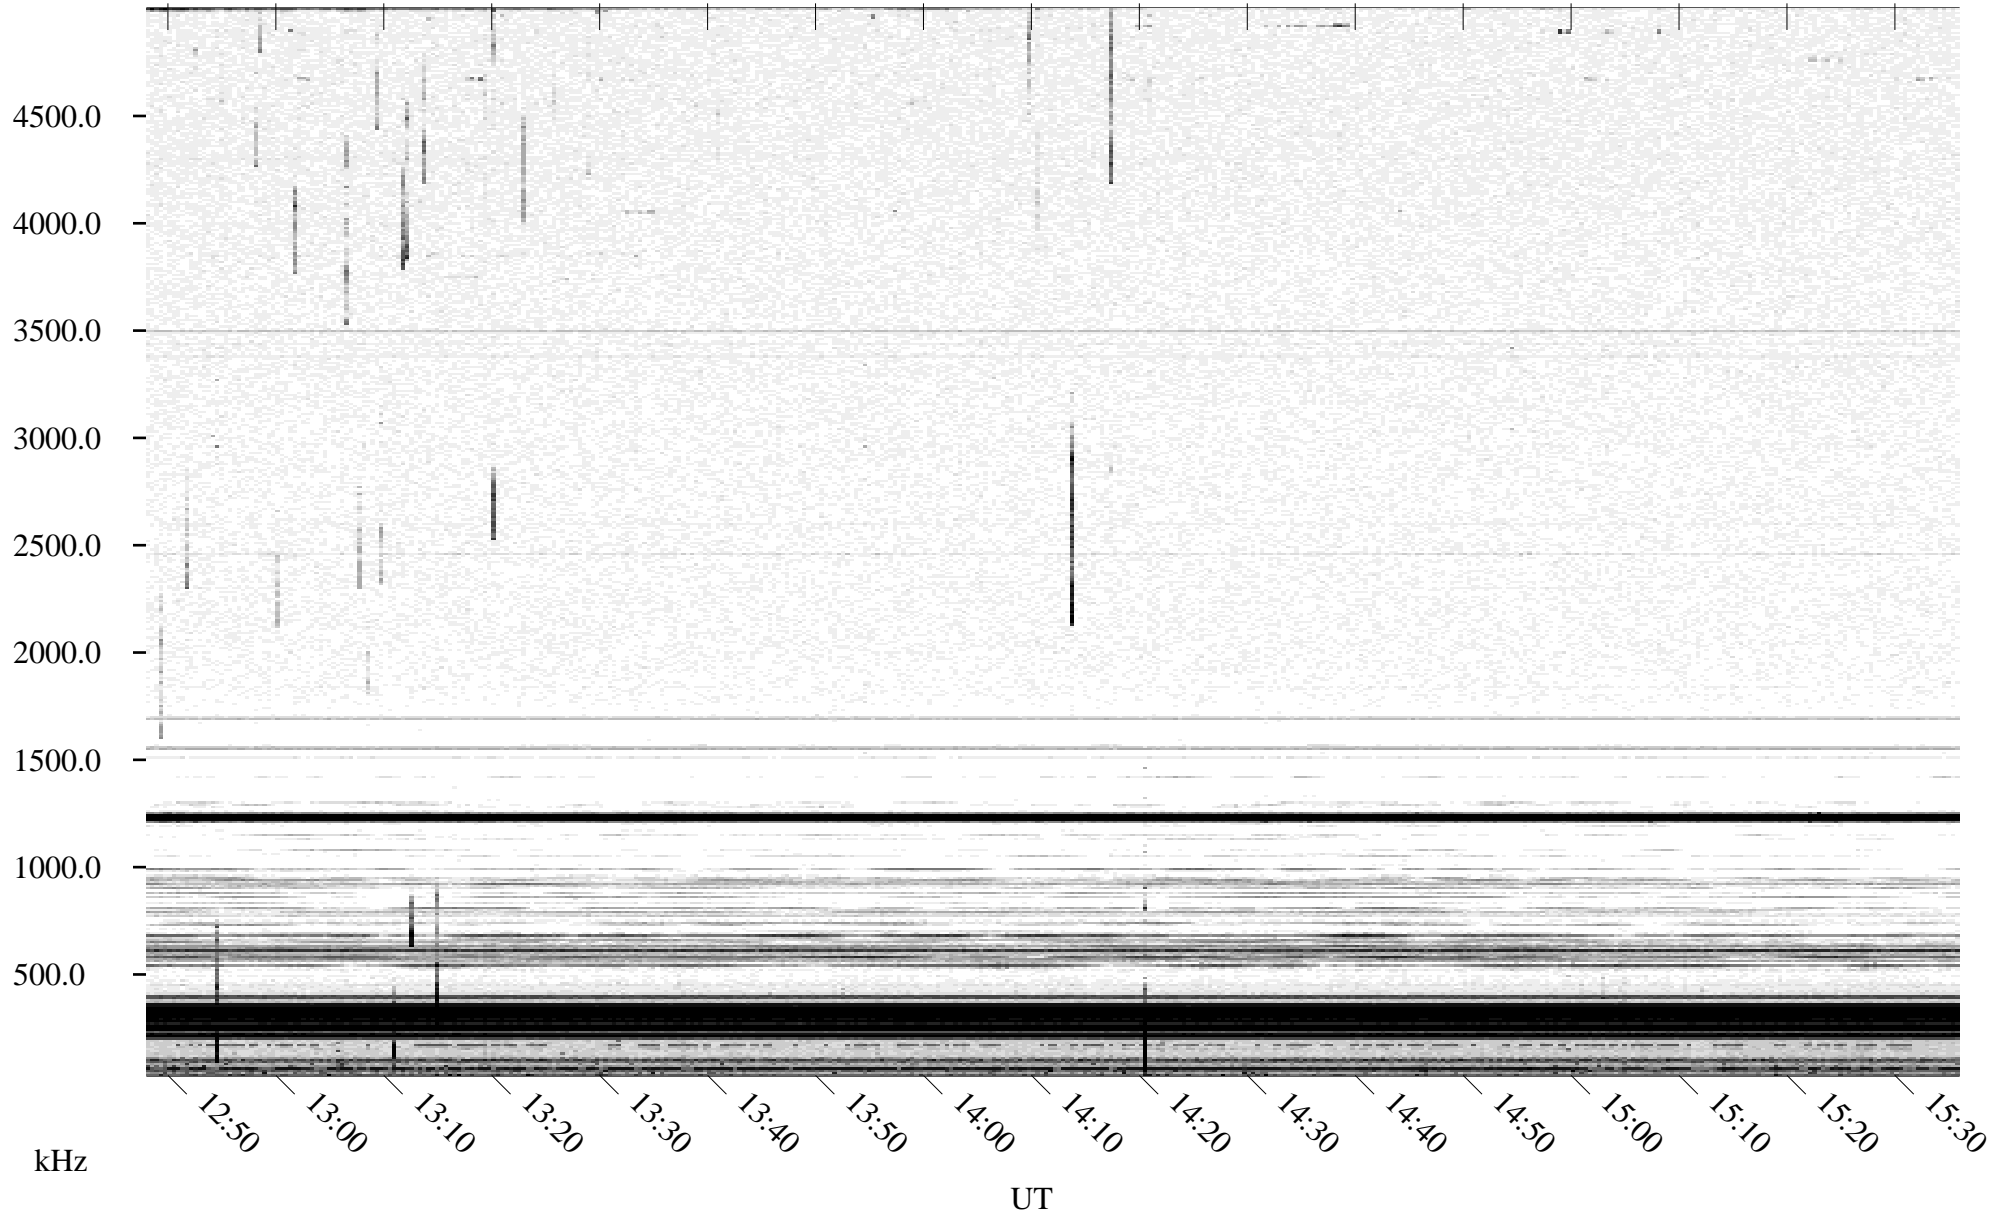

05/28/1995 Churchill, Manitoba

Linear Scale Black = 161 White = 15

ch95148l.r00m max_12

Page 1

05/28/1995 Churchill, Manitoba

Linear Scale Black = 161 White = 15

ch95148l.r00m max_12

Page 2

05/29/1995 Churchill, Manitoba

Linear Scale Black = 161 White = 15

ch95148l.r00m max_12

Page 3

05/29/1995 Churchill, Manitoba

Linear Scale Black = 161 White = 15

ch95148l.r00m max_12

Page 4

05/29/1995 Churchill, Manitoba

Linear Scale Black = 161 White = 15

ch95148l.r00m max_12

Page 5

05/29/1995 Churchill, Manitoba

Linear Scale Black = 161 White = 15

ch95148l.r00m max_12

Page 6

05/29/1995 Churchill, Manitoba

Linear Scale Black = 161 White = 15

ch95148l.r00m max_12

Page 7

05/29/1995 Churchill, Manitoba

Linear Scale Black = 161 White = 15

ch95148l.r00m max_12

Page 8