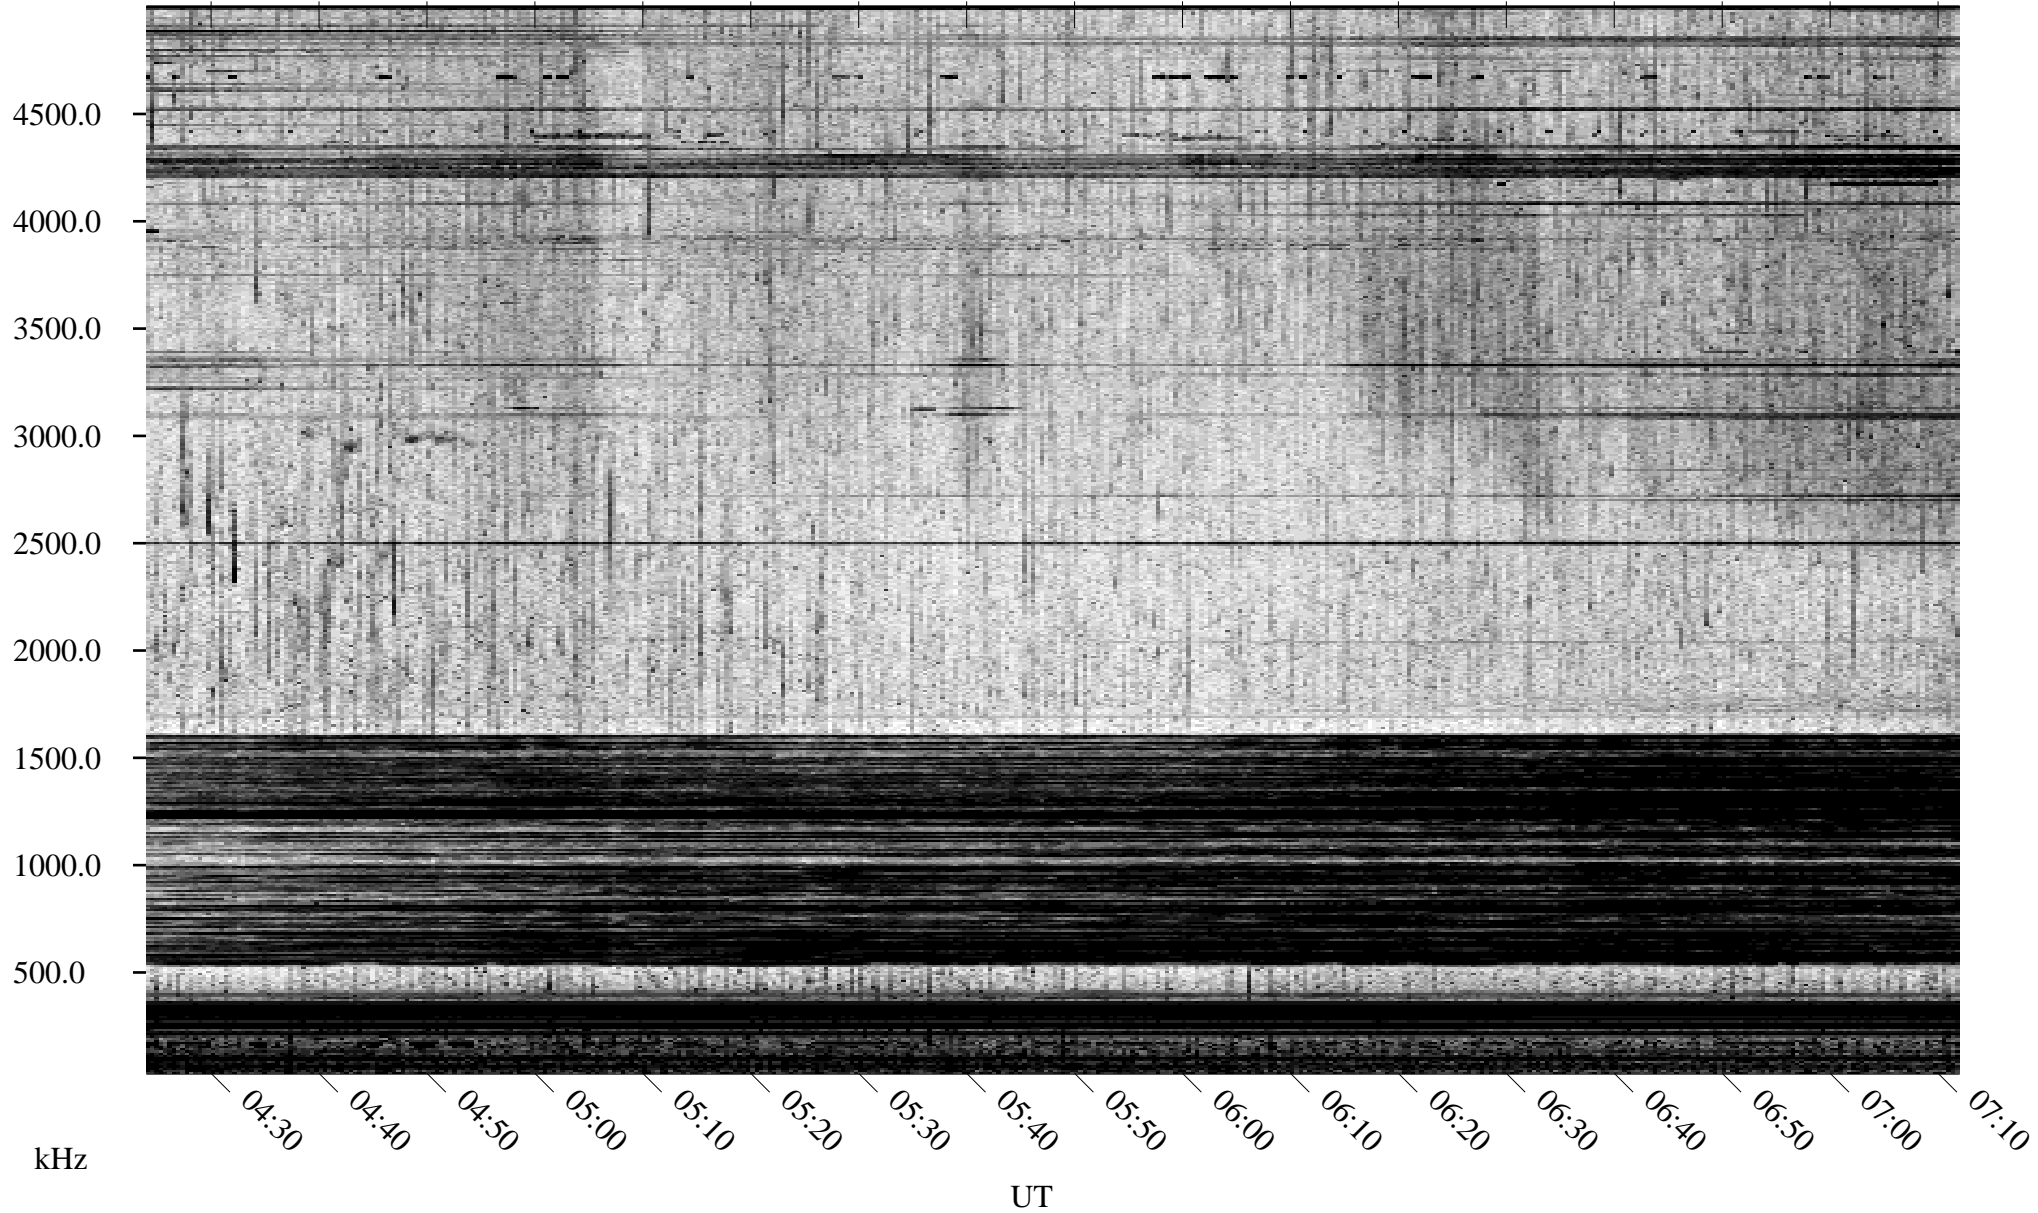

05/28/1995 Churchill, Manitoba

Linear Scale Black = 161 White = 15

ch95148l.r00m max_12

Page 1

05/28/1995 Churchill, Manitoba

Linear Scale Black = 161 White = 15

ch95148l.r00m max_12

Page 2

05/29/1995 Churchill, Manitoba

Linear Scale Black = 161 White = 15

ch95148l.r00m max_12

Page 3

05/29/1995 Churchill, Manitoba

Linear Scale Black = 161 White = 15

ch95148l.r00m max_12

Page 4

05/29/1995 Churchill, Manitoba

Linear Scale Black = 161 White = 15

ch95148l.r00m max_12

Page 5

05/29/1995 Churchill, Manitoba

Linear Scale Black = 161 White = 15

ch95148l.r00m max_12

Page 6

05/29/1995 Churchill, Manitoba

Linear Scale Black = 161 White = 15

ch95148l.r00m max_12

Page 7

05/29/1995 Churchill, Manitoba

Linear Scale Black = 161 White = 15

ch95148l.r00m max_12

Page 8