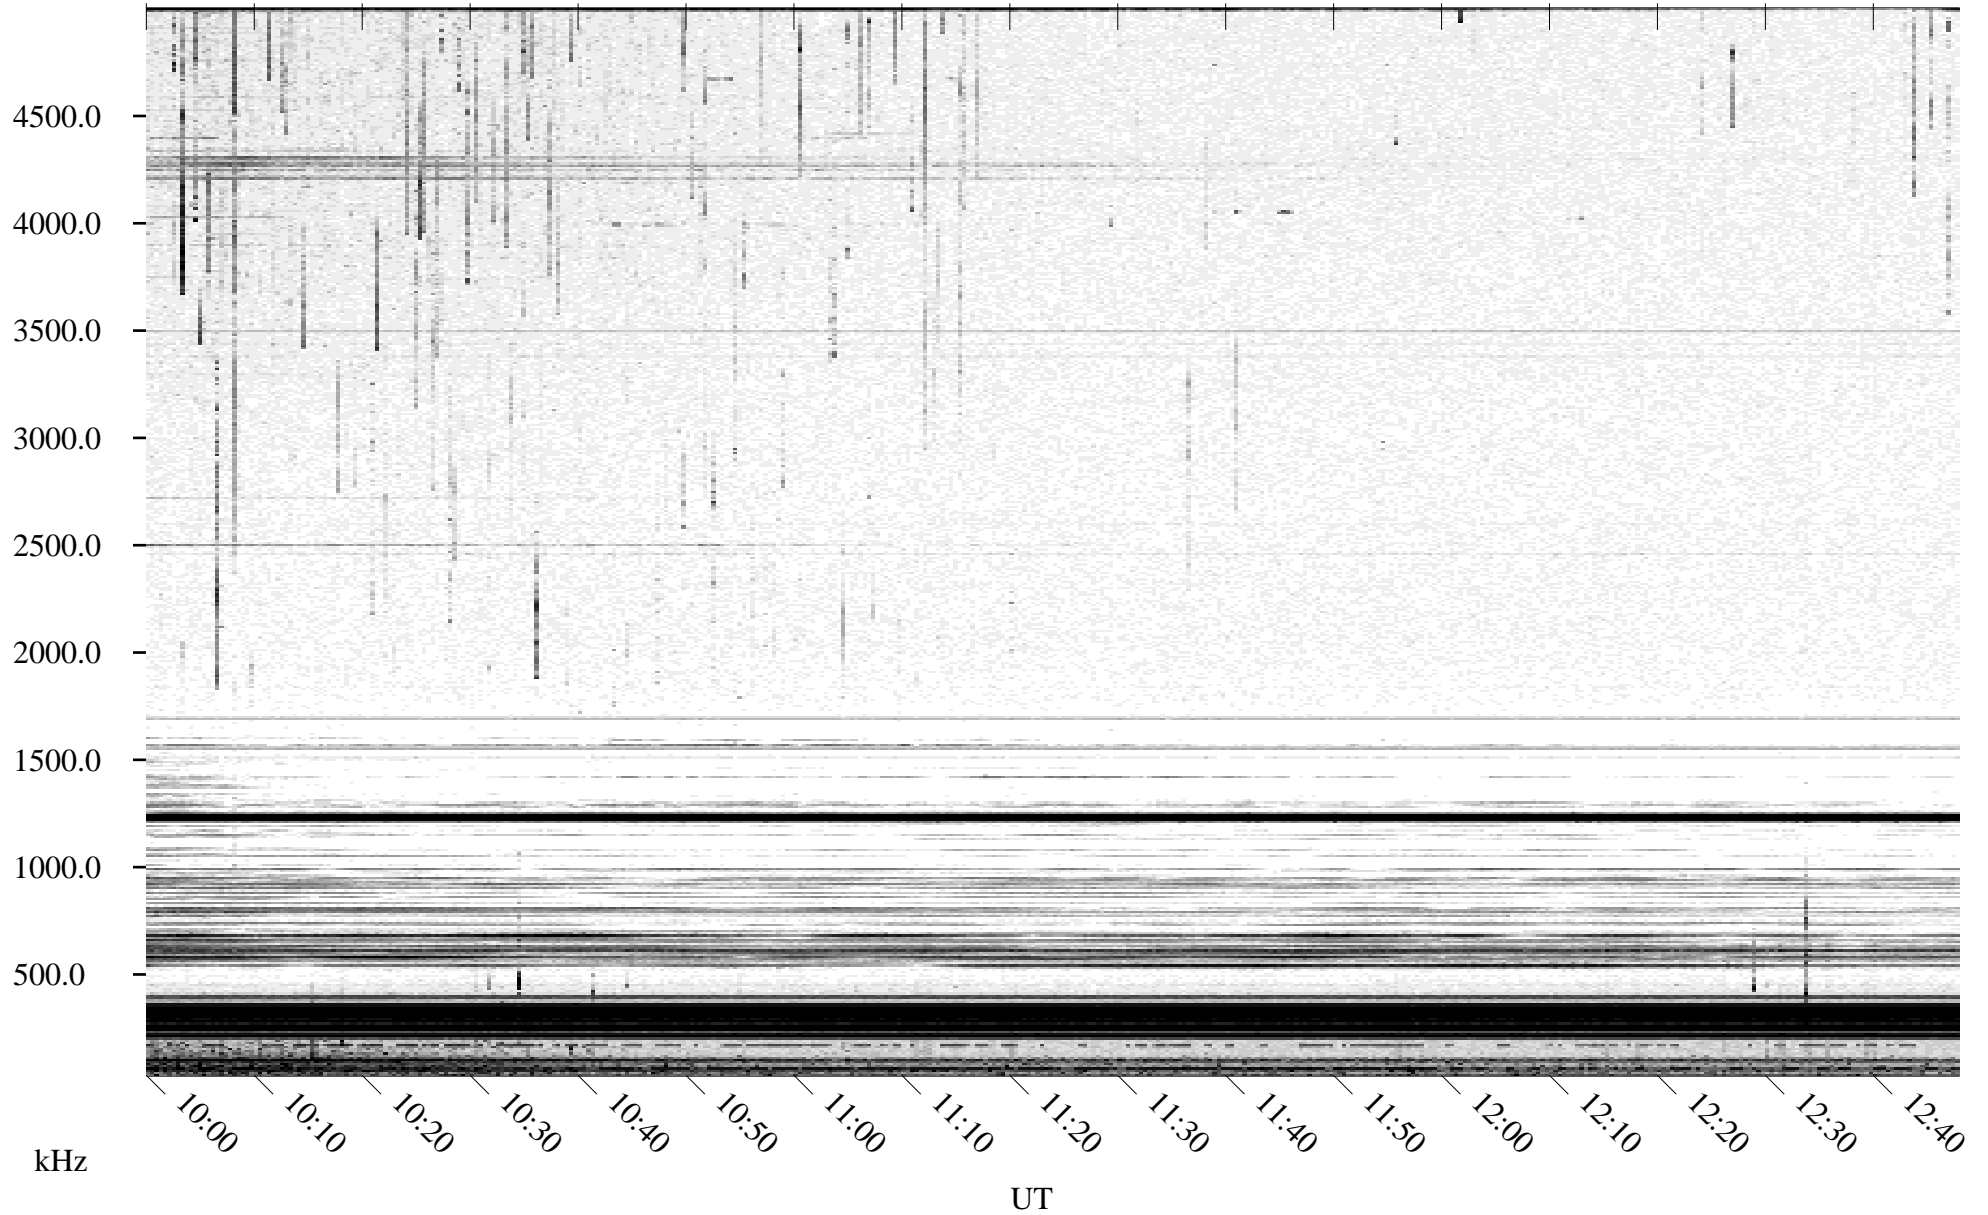

05/28/1995 Churchill, Manitoba

Linear Scale Black = 161 White = 15

ch95148l.r00m max_12

Page 1

05/28/1995 Churchill, Manitoba

Linear Scale Black = 161 White = 15

ch95148l.r00m max_12

Page 2

05/29/1995 Churchill, Manitoba

Linear Scale Black = 161 White = 15

ch95148l.r00m max_12

Page 3

05/29/1995 Churchill, Manitoba

Linear Scale Black = 161 White = 15

ch95148l.r00m max_12

Page 4

05/29/1995 Churchill, Manitoba

Linear Scale Black = 161 White = 15

ch95148l.r00m max_12

Page 5

05/29/1995 Churchill, Manitoba

Linear Scale Black = 161 White = 15

ch95148l.r00m max_12

Page 6

05/29/1995 Churchill, Manitoba

Linear Scale Black = 161 White = 15

ch95148l.r00m max_12

Page 7

05/29/1995 Churchill, Manitoba

Linear Scale Black = 161 White = 15

ch95148l.r00m max_12

Page 8