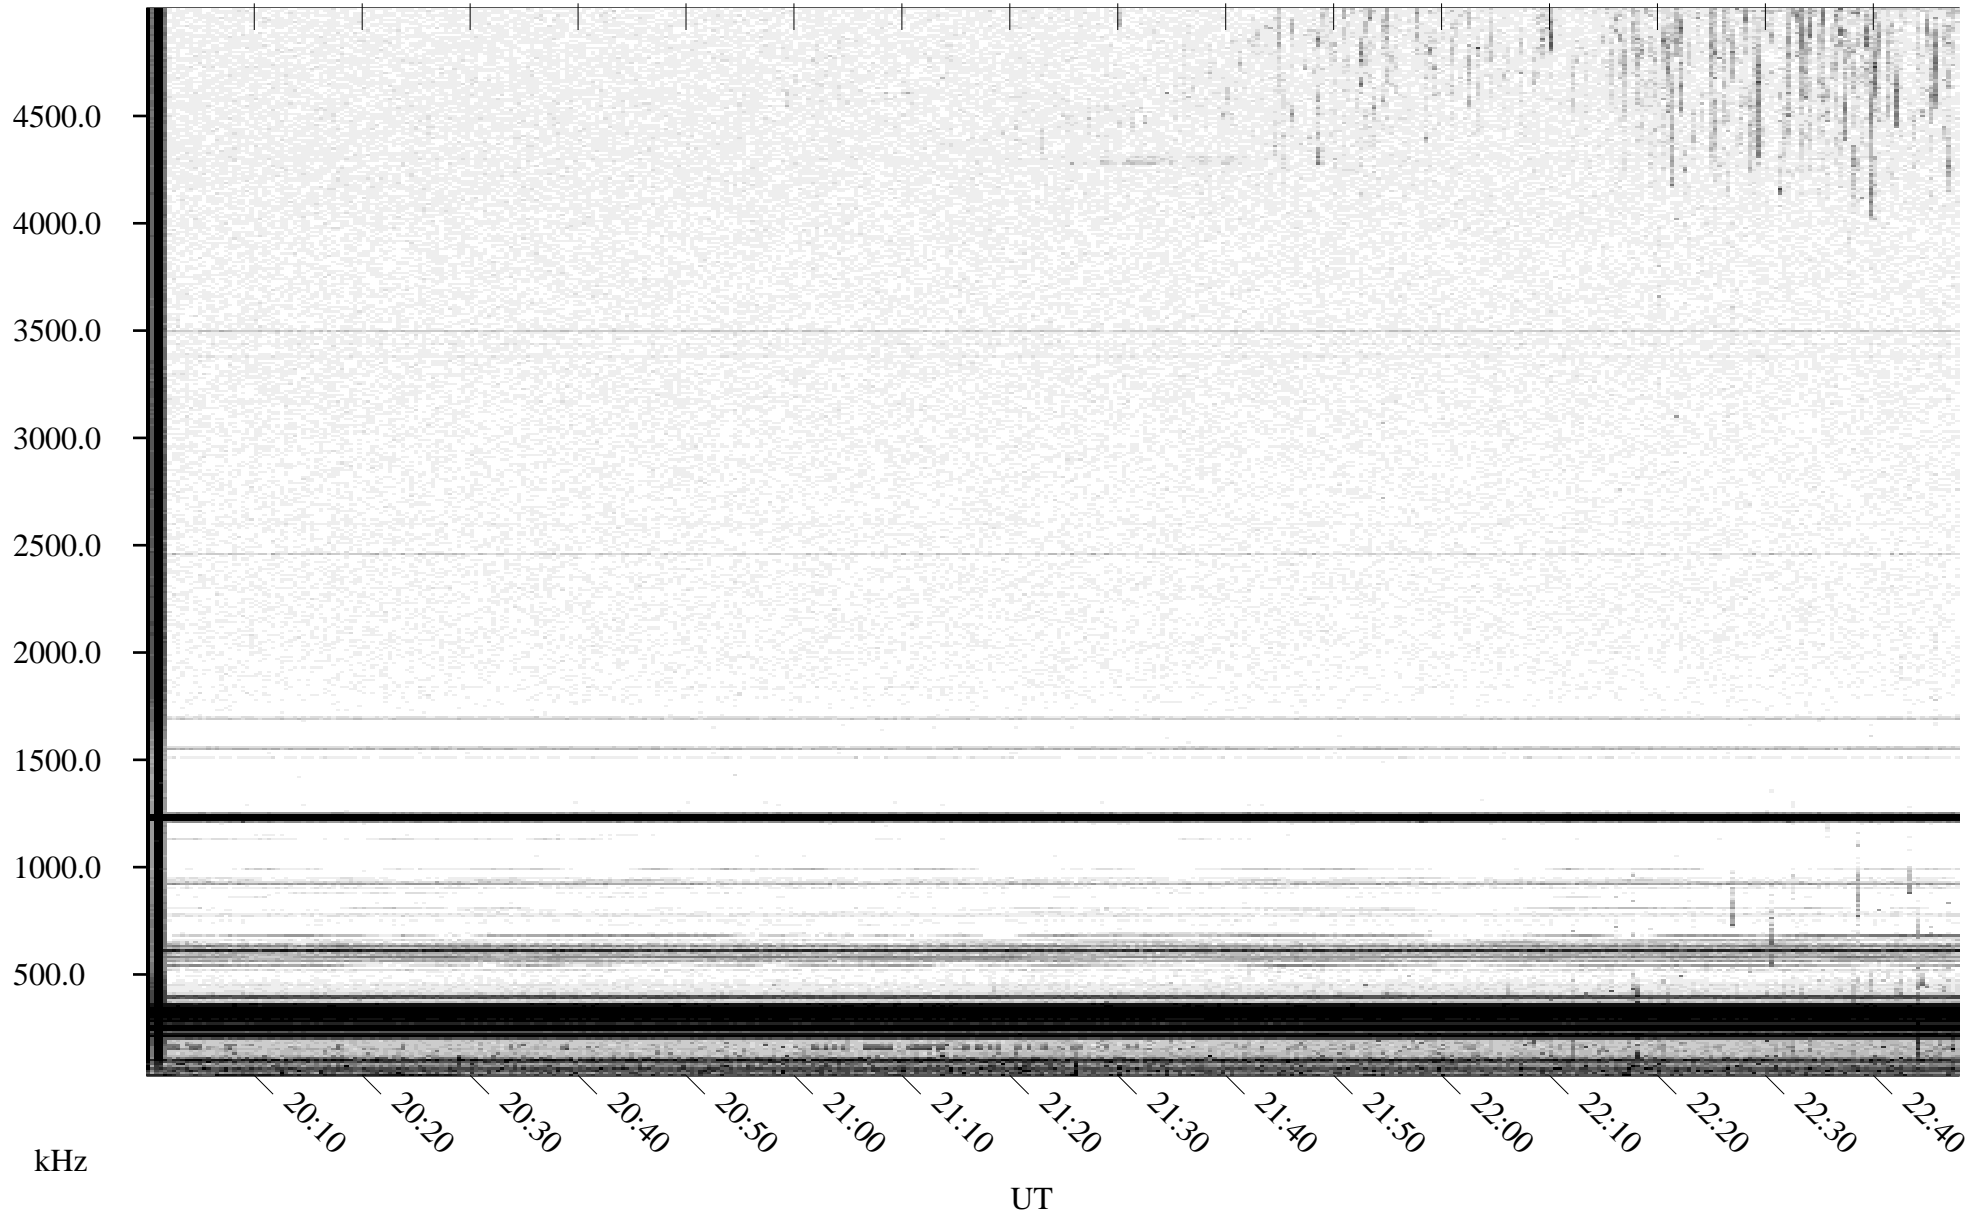

05/28/1995 Churchill, Manitoba

Linear Scale Black = 161 White = 15

ch95148l.r00m max_12

Page 1

05/28/1995 Churchill, Manitoba

Linear Scale Black = 161 White = 15

ch95148l.r00m max_12

Page 2

05/29/1995 Churchill, Manitoba

Linear Scale Black = 161 White = 15

ch95148l.r00m max_12

Page 3

05/29/1995 Churchill, Manitoba

Linear Scale Black = 161 White = 15

ch95148l.r00m max_12

Page 4

05/29/1995 Churchill, Manitoba

Linear Scale Black = 161 White = 15

ch95148l.r00m max_12

Page 5

05/29/1995 Churchill, Manitoba

Linear Scale Black = 161 White = 15

ch95148l.r00m max_12

Page 6

05/29/1995 Churchill, Manitoba

Linear Scale Black = 161 White = 15

ch95148l.r00m max_12

Page 7

05/29/1995 Churchill, Manitoba

Linear Scale Black = 161 White = 15

ch95148l.r00m max_12

Page 8