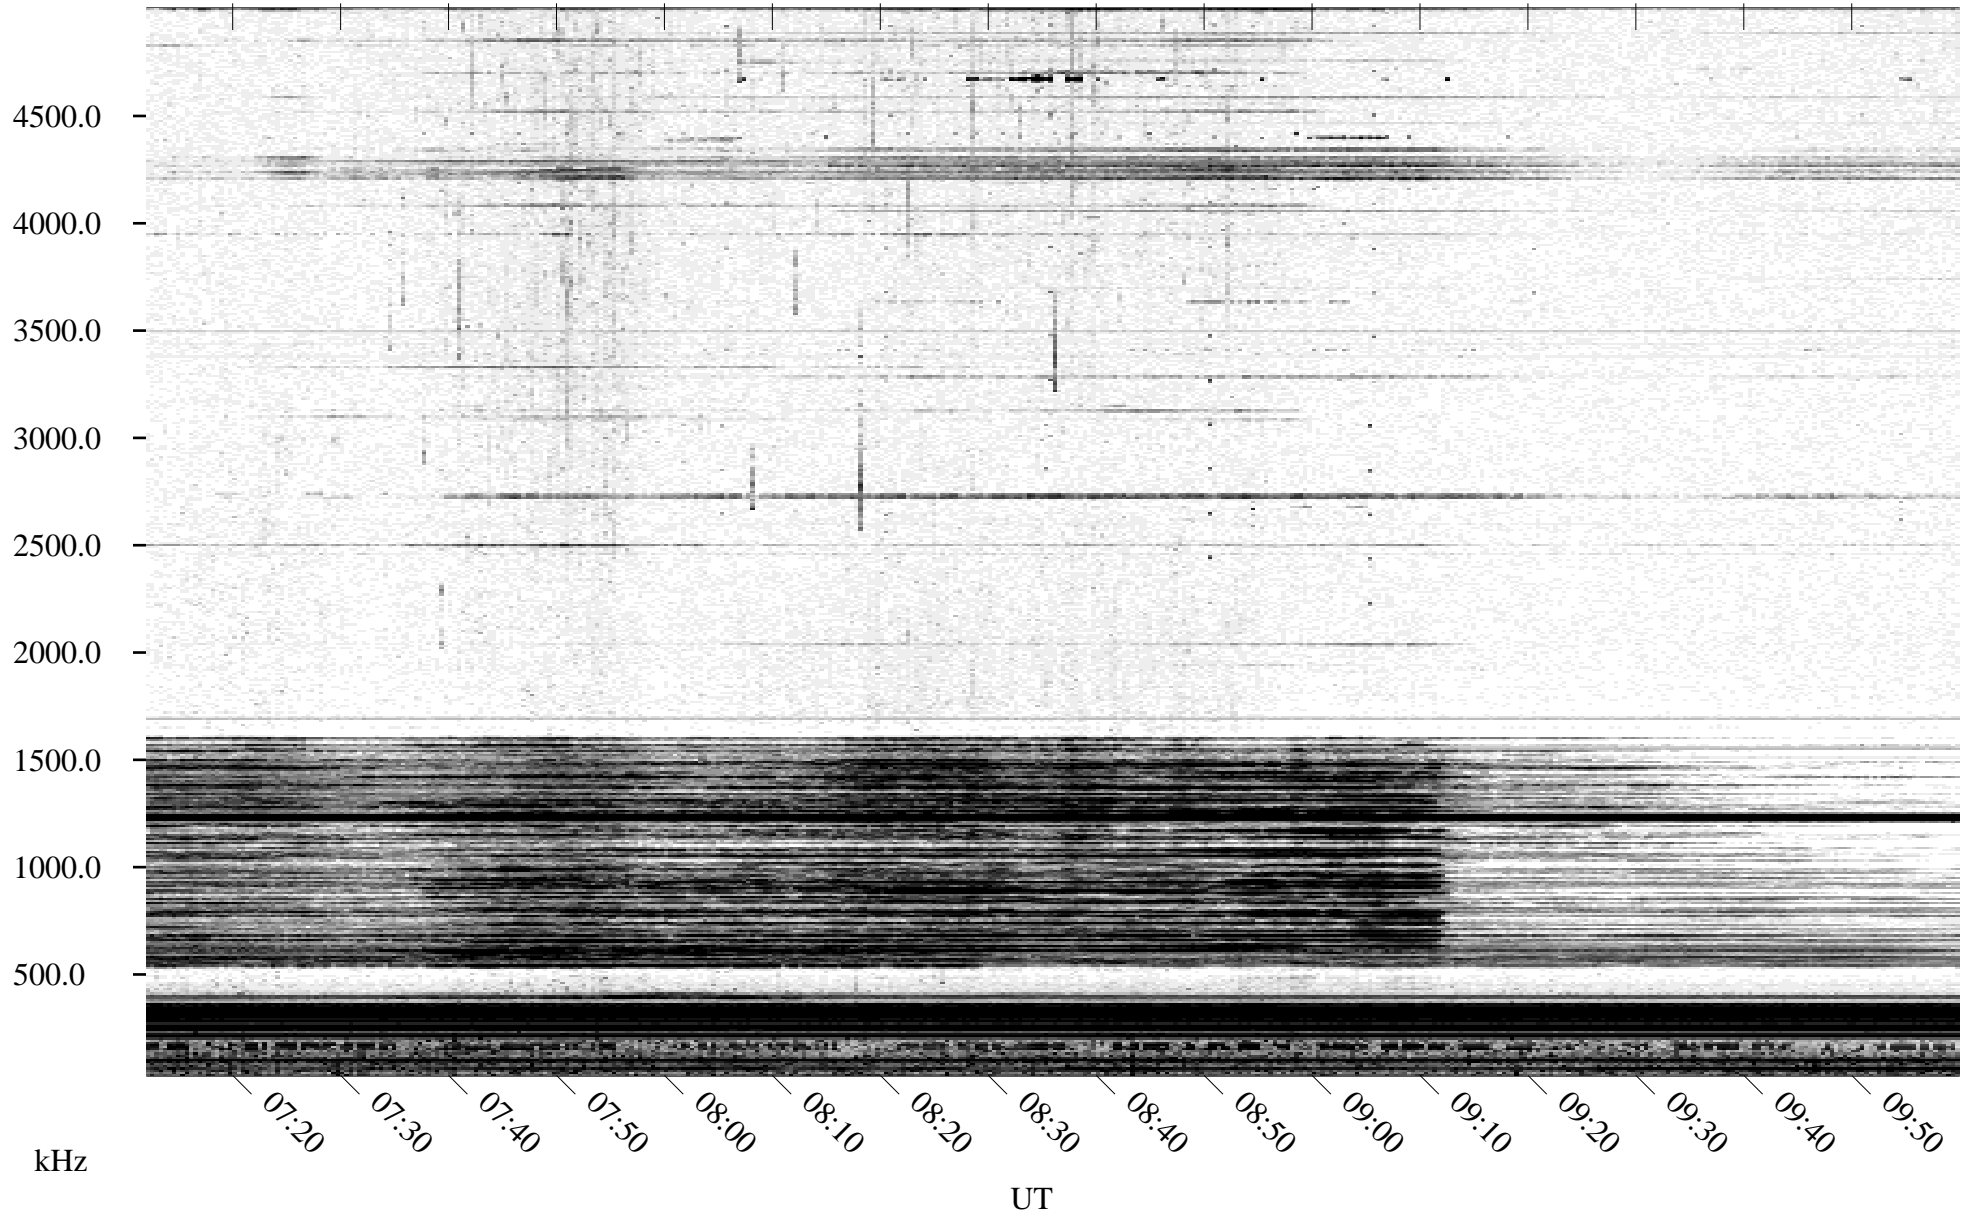

05/29/1995 Churchill, Manitoba

Linear Scale Black = 161 White = 15

ch95149l.r00m max_12

Page 1

05/29/1995 Churchill, Manitoba

Linear Scale Black = 161 White = 15

ch95149l.r00m max_12

Page 2

05/30/1995 Churchill, Manitoba

Linear Scale Black = 161 White = 15

ch95149l.r00m max_12

Page 3

05/30/1995 Churchill, Manitoba

Linear Scale Black = 161 White = 15

ch95149l.r00m max_12

Page 4

05/30/1995 Churchill, Manitoba

Linear Scale Black = 161 White = 15

ch95149l.r00m max_12

Page 5

05/30/1995 Churchill, Manitoba

Linear Scale Black = 161 White = 15

ch95149l.r00m max_12

Page 6

05/30/1995 Churchill, Manitoba

Linear Scale Black = 161 White = 15

ch95149l.r00m max_12

Page 7

05/30/1995 Churchill, Manitoba

Linear Scale Black = 161 White = 15

ch95149l.r00m max_12

Page 8