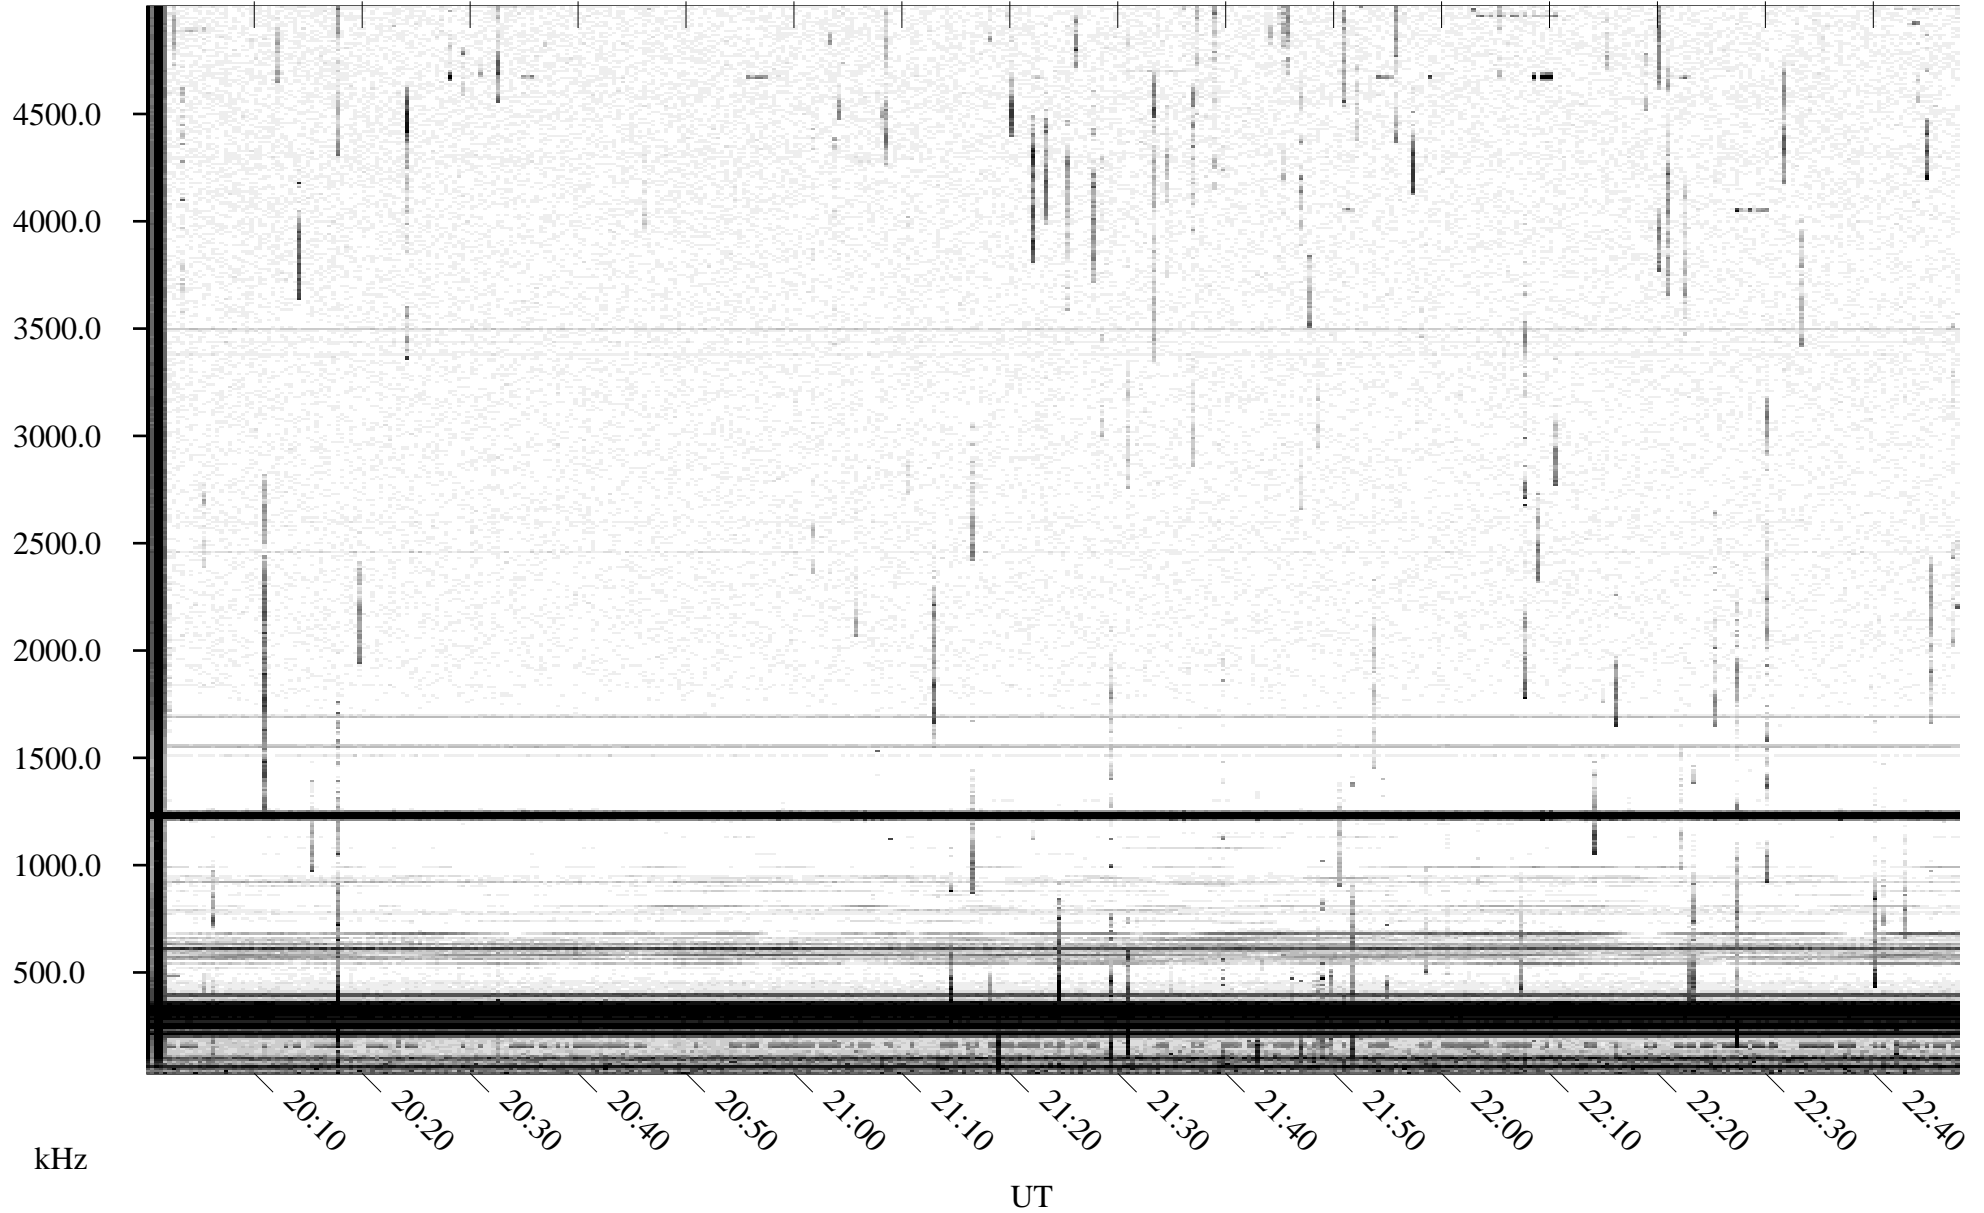

05/29/1995 Churchill, Manitoba

Linear Scale Black = 161 White = 15

ch95149l.r00m max_12

Page 1

05/29/1995 Churchill, Manitoba

Linear Scale Black = 161 White = 15

ch95149l.r00m max_12

Page 2

05/30/1995 Churchill, Manitoba

Linear Scale Black = 161 White = 15

ch95149l.r00m max_12

Page 3

05/30/1995 Churchill, Manitoba

Linear Scale Black = 161 White = 15

ch95149l.r00m max_12

Page 4

05/30/1995 Churchill, Manitoba

Linear Scale Black = 161 White = 15

ch95149l.r00m max_12

Page 5

05/30/1995 Churchill, Manitoba

Linear Scale Black = 161 White = 15

ch95149l.r00m max_12

Page 6

05/30/1995 Churchill, Manitoba

Linear Scale Black = 161 White = 15

ch95149l.r00m max_12

Page 7

05/30/1995 Churchill, Manitoba

Linear Scale Black = 161 White = 15

ch95149l.r00m max_12

Page 8