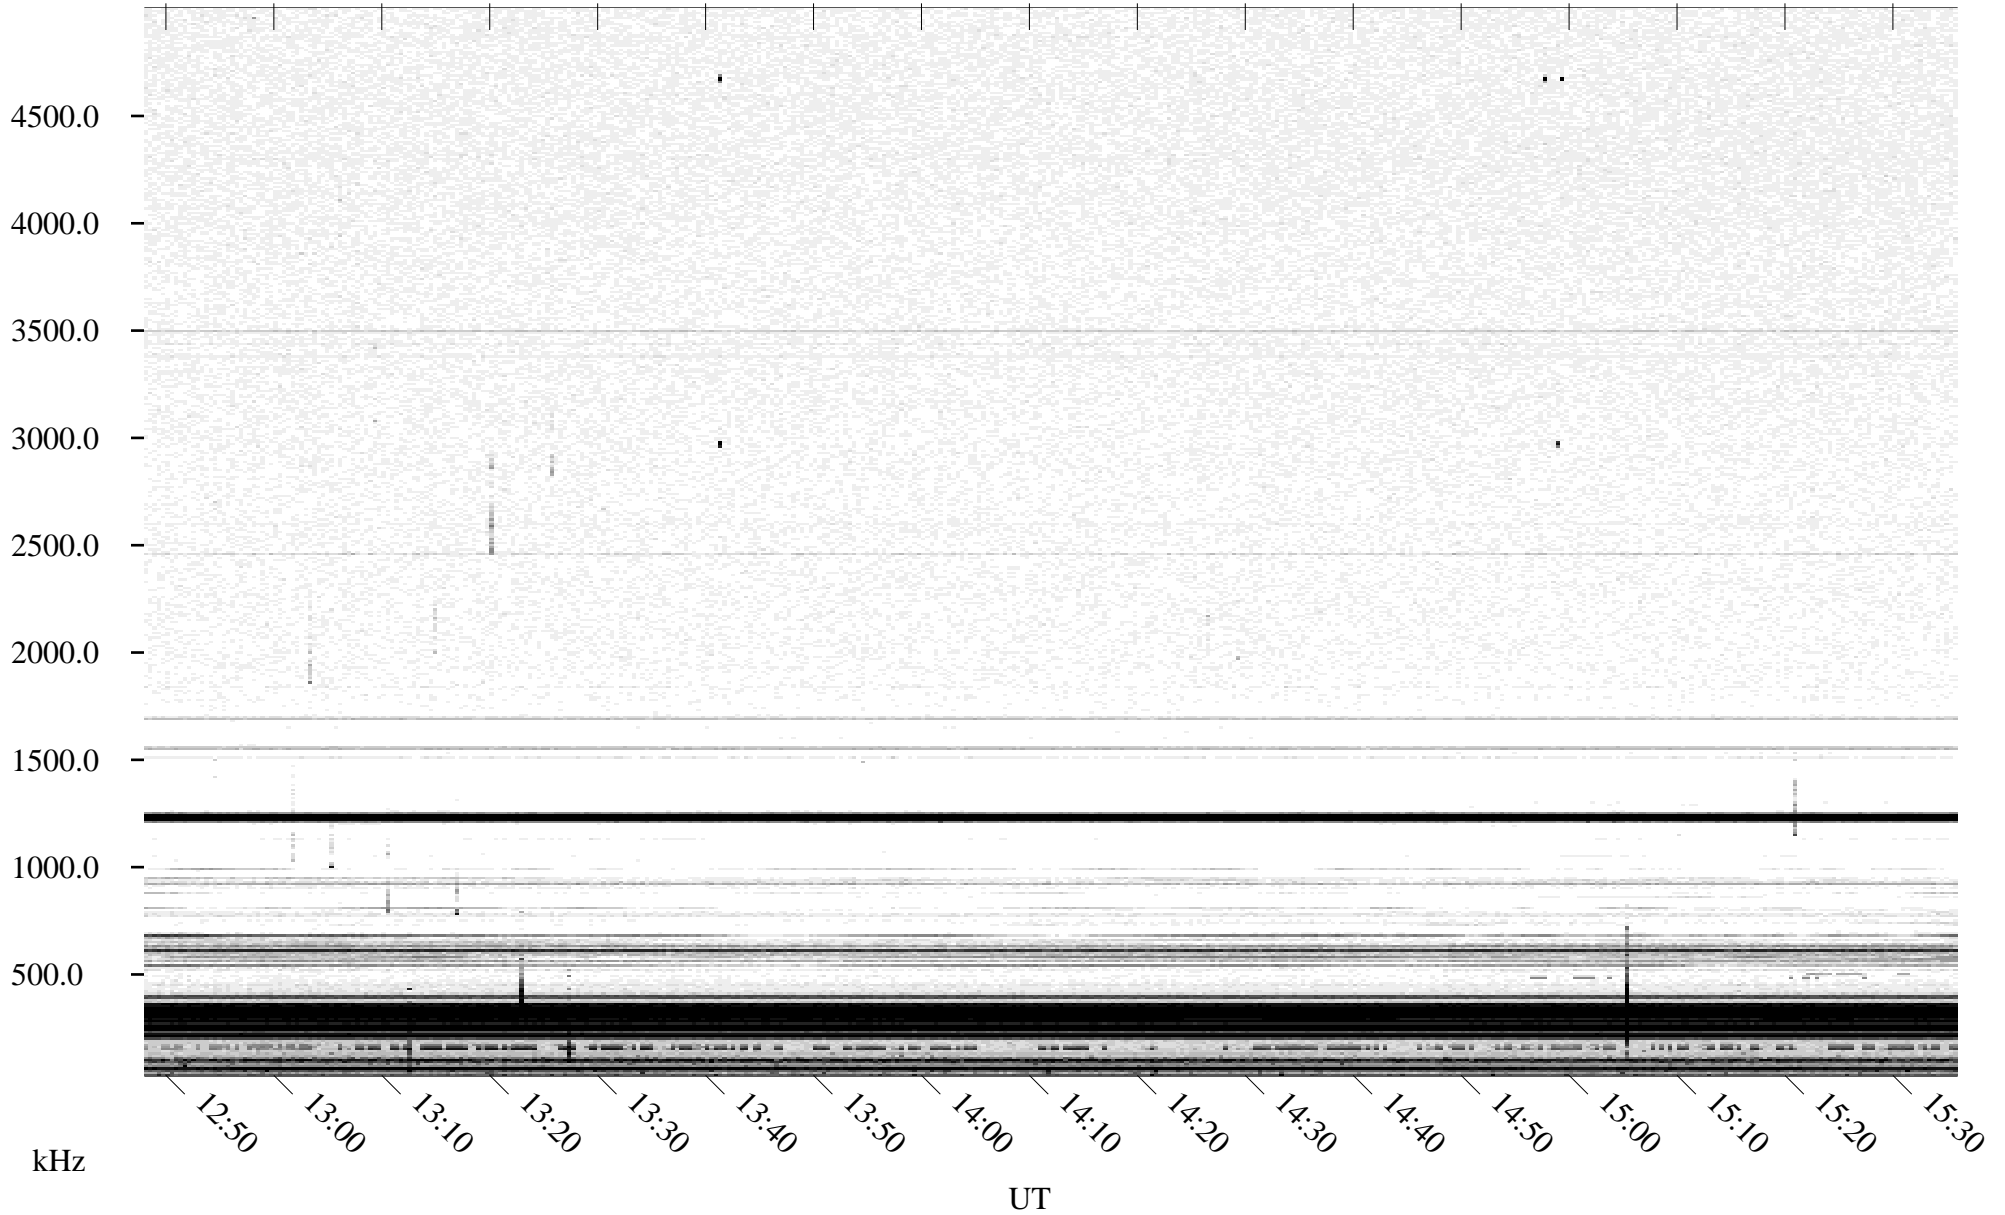

05/29/1995 Churchill, Manitoba

Linear Scale Black = 161 White = 15

ch95149l.r00m max_12

Page 1

05/29/1995 Churchill, Manitoba

Linear Scale Black = 161 White = 15

ch95149l.r00m max_12

Page 2

05/30/1995 Churchill, Manitoba

Linear Scale Black = 161 White = 15

ch95149l.r00m max_12

Page 3

05/30/1995 Churchill, Manitoba

Linear Scale Black = 161 White = 15

ch95149l.r00m max_12

Page 4

05/30/1995 Churchill, Manitoba

Linear Scale Black = 161 White = 15

ch95149l.r00m max_12

Page 5

05/30/1995 Churchill, Manitoba

Linear Scale Black = 161 White = 15

ch95149l.r00m max_12

Page 6

05/30/1995 Churchill, Manitoba

Linear Scale Black = 161 White = 15

ch95149l.r00m max_12

Page 7

05/30/1995 Churchill, Manitoba

Linear Scale Black = 161 White = 15

ch95149l.r00m max_12

Page 8