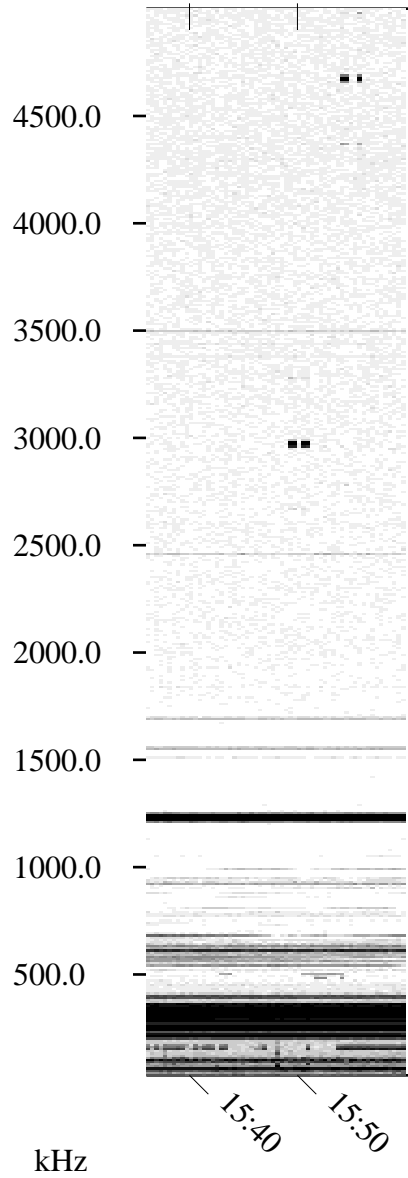

05/29/1995 Churchill, Manitoba

Linear Scale Black = 161 White = 15

ch95149l.r00m max_12

Page 1

05/29/1995 Churchill, Manitoba

Linear Scale Black = 161 White = 15

ch95149l.r00m max_12

Page 2

05/30/1995 Churchill, Manitoba

Linear Scale Black = 161 White = 15

ch95149l.r00m max_12

Page 3

05/30/1995 Churchill, Manitoba

Linear Scale Black = 161 White = 15

ch95149l.r00m max_12

Page 4

05/30/1995 Churchill, Manitoba

Linear Scale Black = 161 White = 15

ch95149l.r00m max_12

Page 5

05/30/1995 Churchill, Manitoba

Linear Scale Black = 161 White = 15

ch95149l.r00m max_12

Page 6

05/30/1995 Churchill, Manitoba

Linear Scale Black = 161 White = 15

ch95149l.r00m max_12

Page 7

05/30/1995 Churchill, Manitoba

Linear Scale Black = 161 White = 15

ch95149l.r00m max_12

Page 8