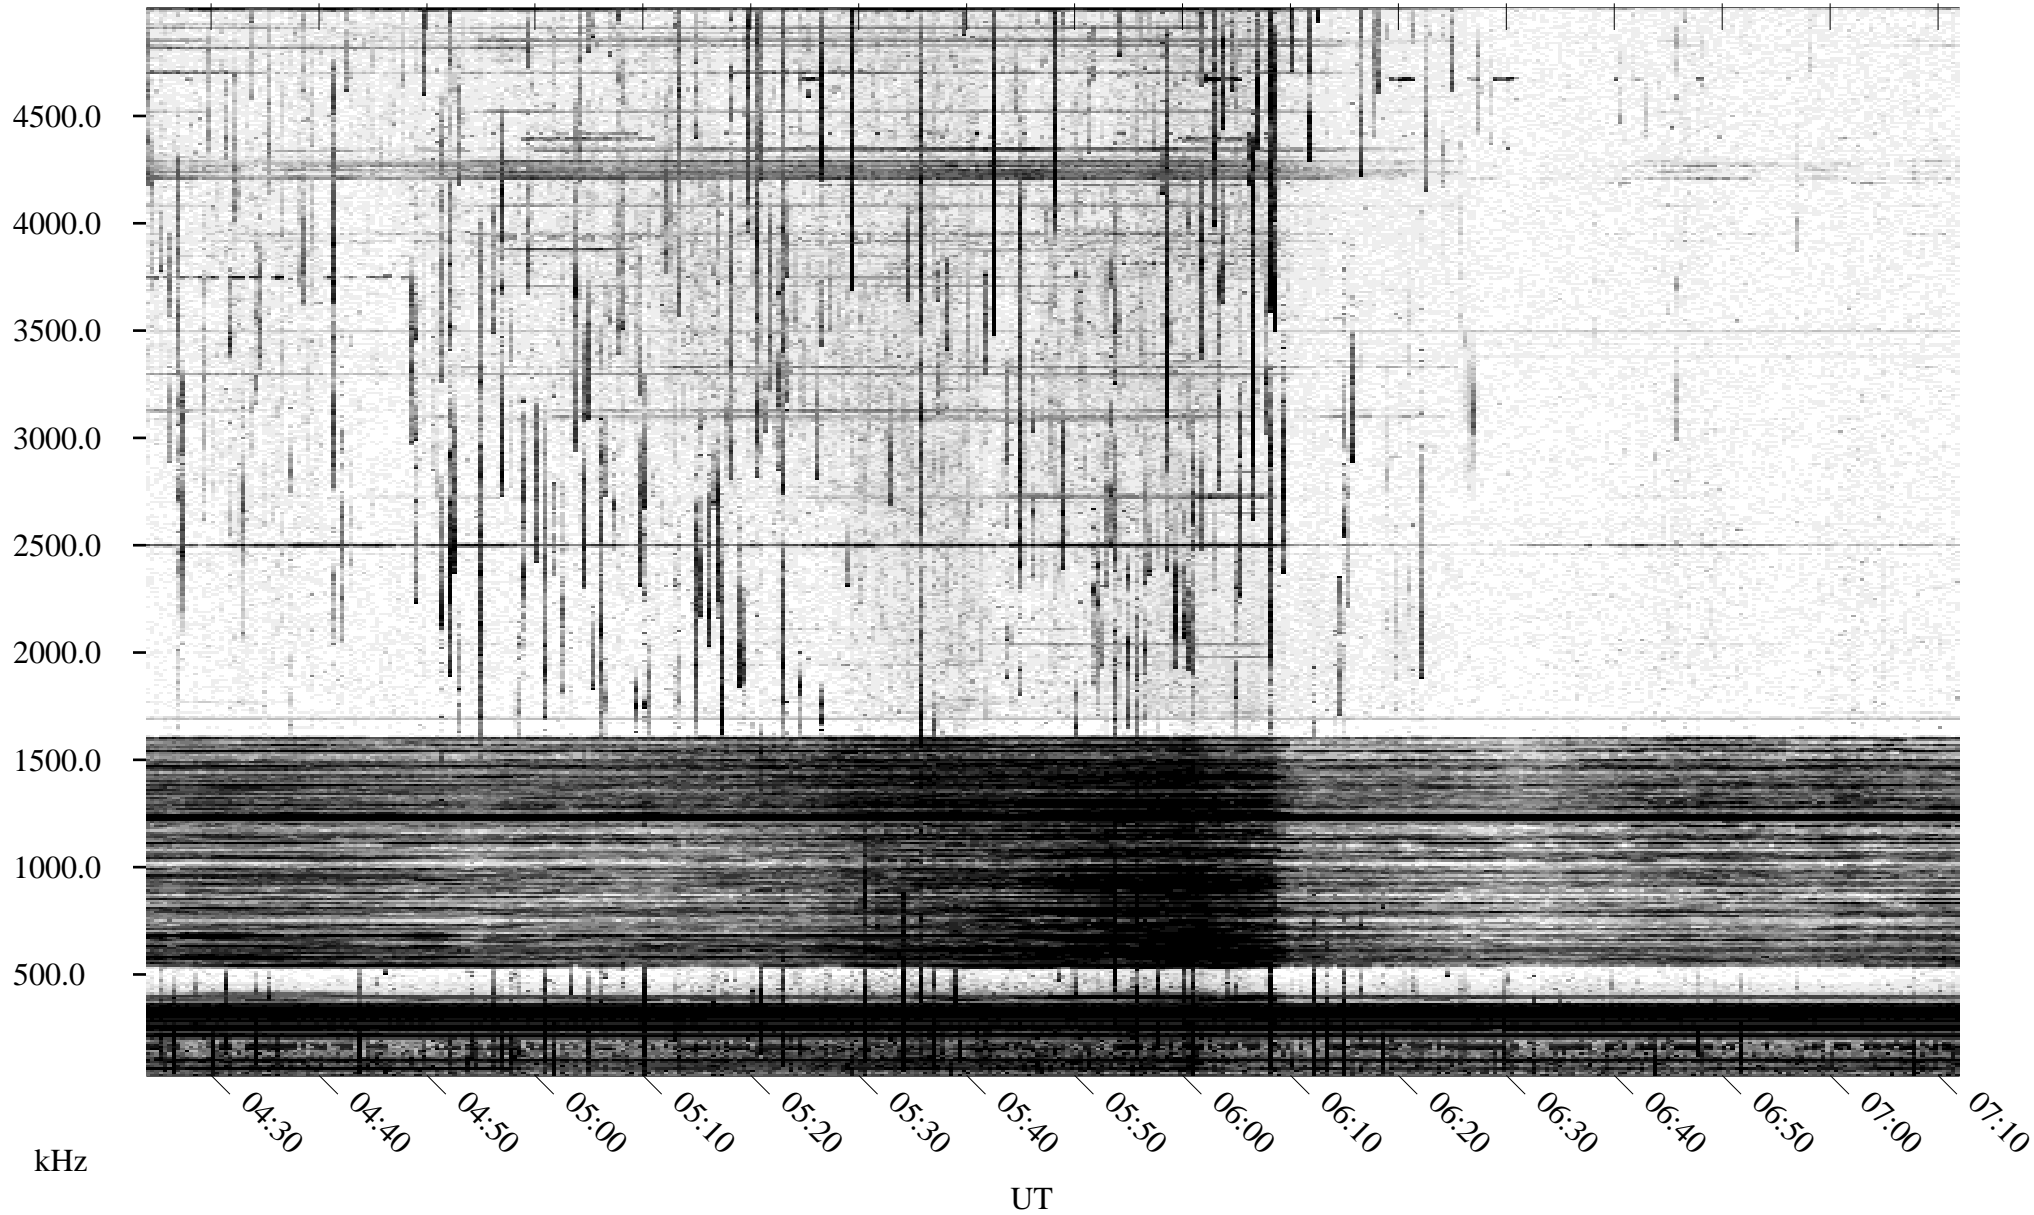

05/29/1995 Churchill, Manitoba

Linear Scale Black = 161 White = 15

ch95149l.r00m max_12

Page 1

05/29/1995 Churchill, Manitoba

Linear Scale Black = 161 White = 15

ch95149l.r00m max_12

Page 2

05/30/1995 Churchill, Manitoba

Linear Scale Black = 161 White = 15

ch95149l.r00m max_12

Page 3

05/30/1995 Churchill, Manitoba

Linear Scale Black = 161 White = 15

ch95149l.r00m max_12

Page 4

05/30/1995 Churchill, Manitoba

Linear Scale Black = 161 White = 15

ch95149l.r00m max_12

Page 5

05/30/1995 Churchill, Manitoba

Linear Scale Black = 161 White = 15

ch95149l.r00m max_12

Page 6

05/30/1995 Churchill, Manitoba

Linear Scale Black = 161 White = 15

ch95149l.r00m max_12

Page 7

05/30/1995 Churchill, Manitoba

Linear Scale Black = 161 White = 15

ch95149l.r00m max_12

Page 8