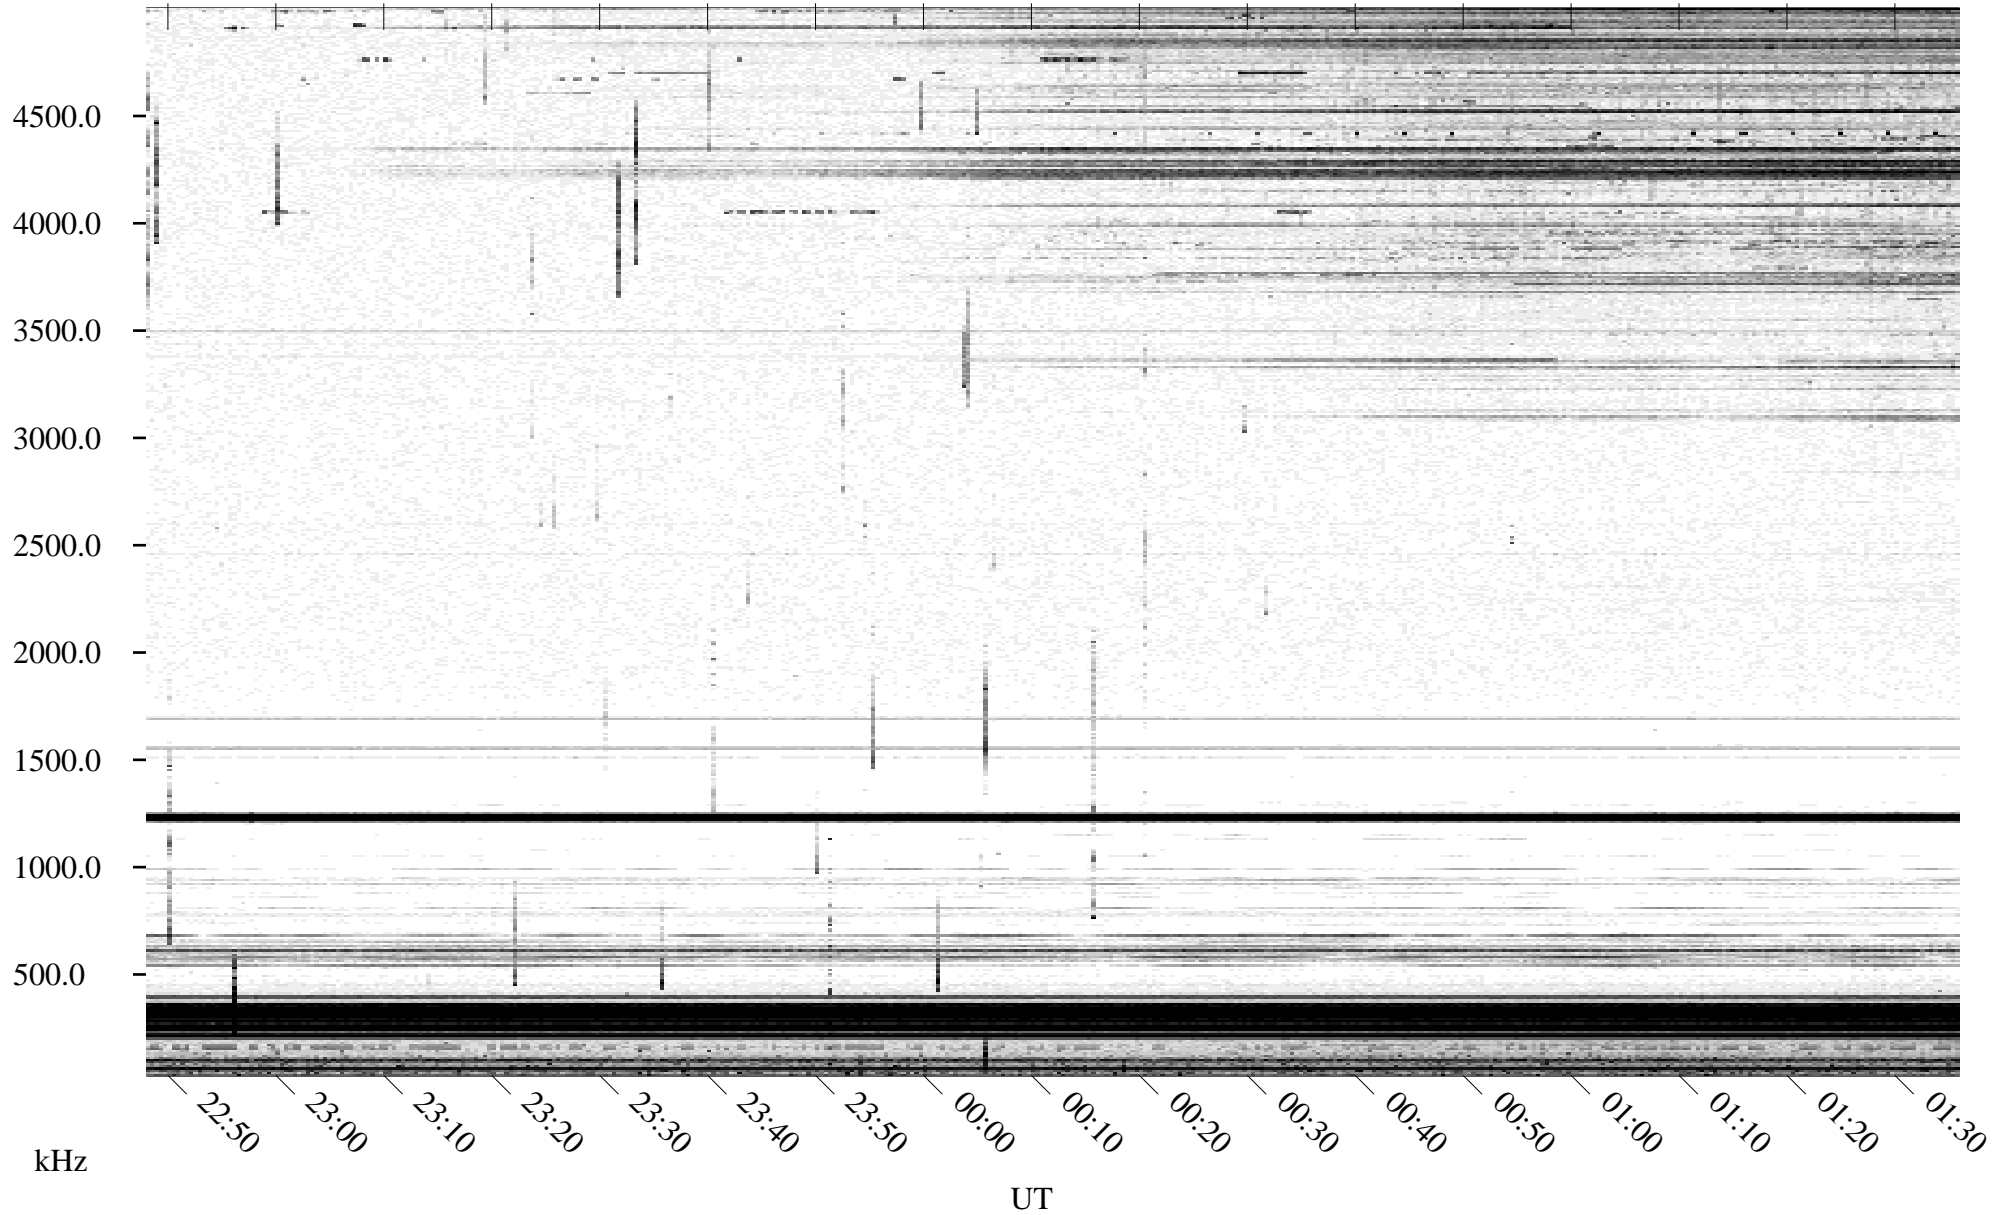

05/29/1995 Churchill, Manitoba

Linear Scale Black = 161 White = 15

ch95149l.r00m max_12

Page 1

05/29/1995 Churchill, Manitoba

Linear Scale Black = 161 White = 15

ch95149l.r00m max_12

Page 2

05/30/1995 Churchill, Manitoba

Linear Scale Black = 161 White = 15

ch95149l.r00m max_12

Page 3

05/30/1995 Churchill, Manitoba

Linear Scale Black = 161 White = 15

ch95149l.r00m max_12

Page 4

05/30/1995 Churchill, Manitoba

Linear Scale Black = 161 White = 15

ch95149l.r00m max_12

Page 5

05/30/1995 Churchill, Manitoba

Linear Scale Black = 161 White = 15

ch95149l.r00m max_12

Page 6

05/30/1995 Churchill, Manitoba

Linear Scale Black = 161 White = 15

ch95149l.r00m max_12

Page 7

05/30/1995 Churchill, Manitoba

Linear Scale Black = 161 White = 15

ch95149l.r00m max_12

Page 8