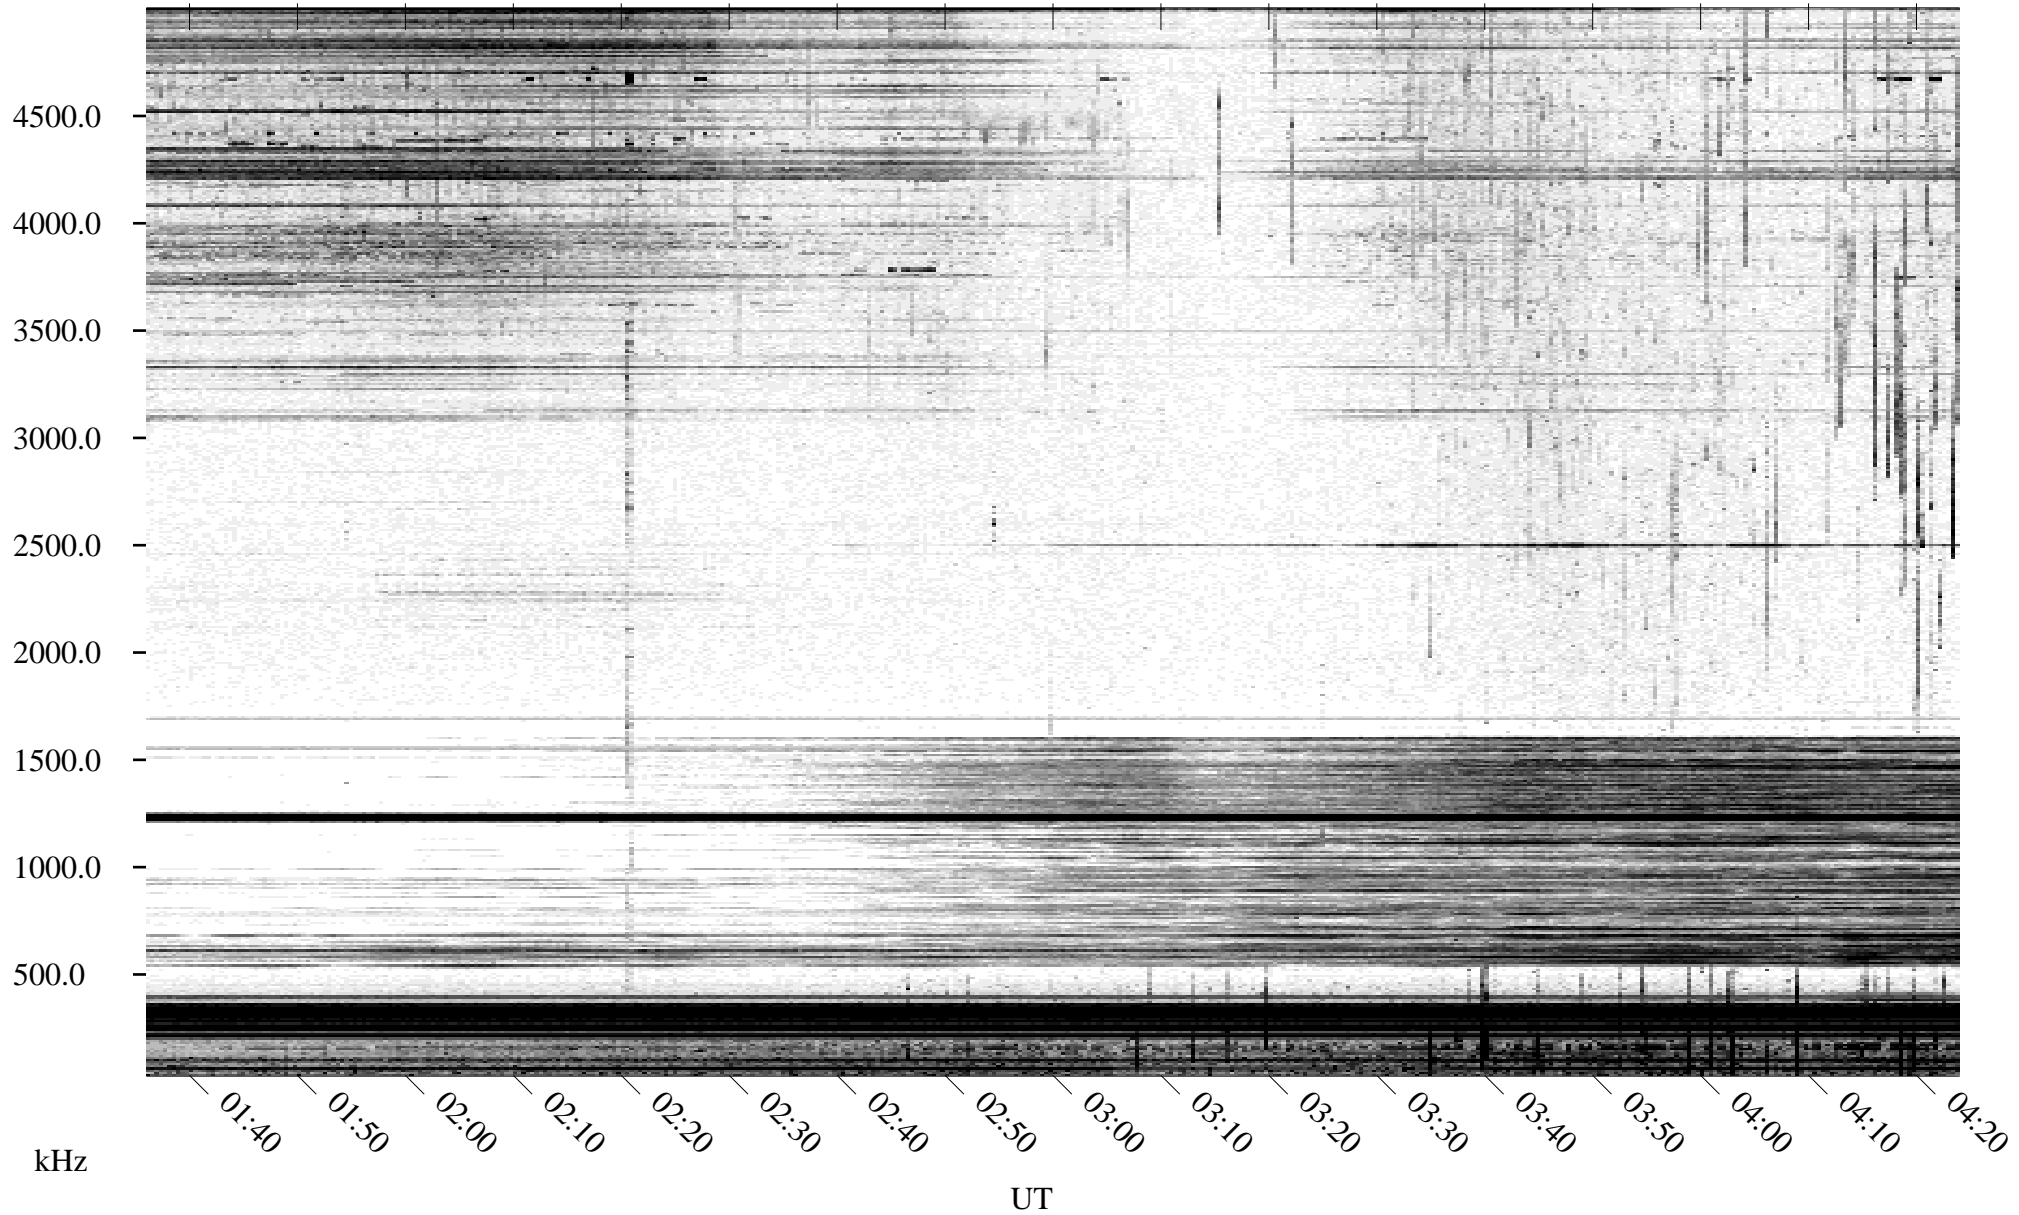

05/29/1995 Churchill, Manitoba

Linear Scale Black = 161 White = 15

ch95149l.r00m max_12

Page 1

05/29/1995 Churchill, Manitoba

Linear Scale Black = 161 White = 15

ch95149l.r00m max_12

Page 2

05/30/1995 Churchill, Manitoba

Linear Scale Black = 161 White = 15

ch95149l.r00m max_12

Page 3

05/30/1995 Churchill, Manitoba

Linear Scale Black = 161 White = 15

ch95149l.r00m max_12

Page 4

05/30/1995 Churchill, Manitoba

Linear Scale Black = 161 White = 15

ch95149l.r00m max_12

Page 5

05/30/1995 Churchill, Manitoba

Linear Scale Black = 161 White = 15

ch95149l.r00m max_12

Page 6

05/30/1995 Churchill, Manitoba

Linear Scale Black = 161 White = 15

ch95149l.r00m max_12

Page 7

05/30/1995 Churchill, Manitoba

Linear Scale Black = 161 White = 15

ch95149l.r00m max_12

Page 8