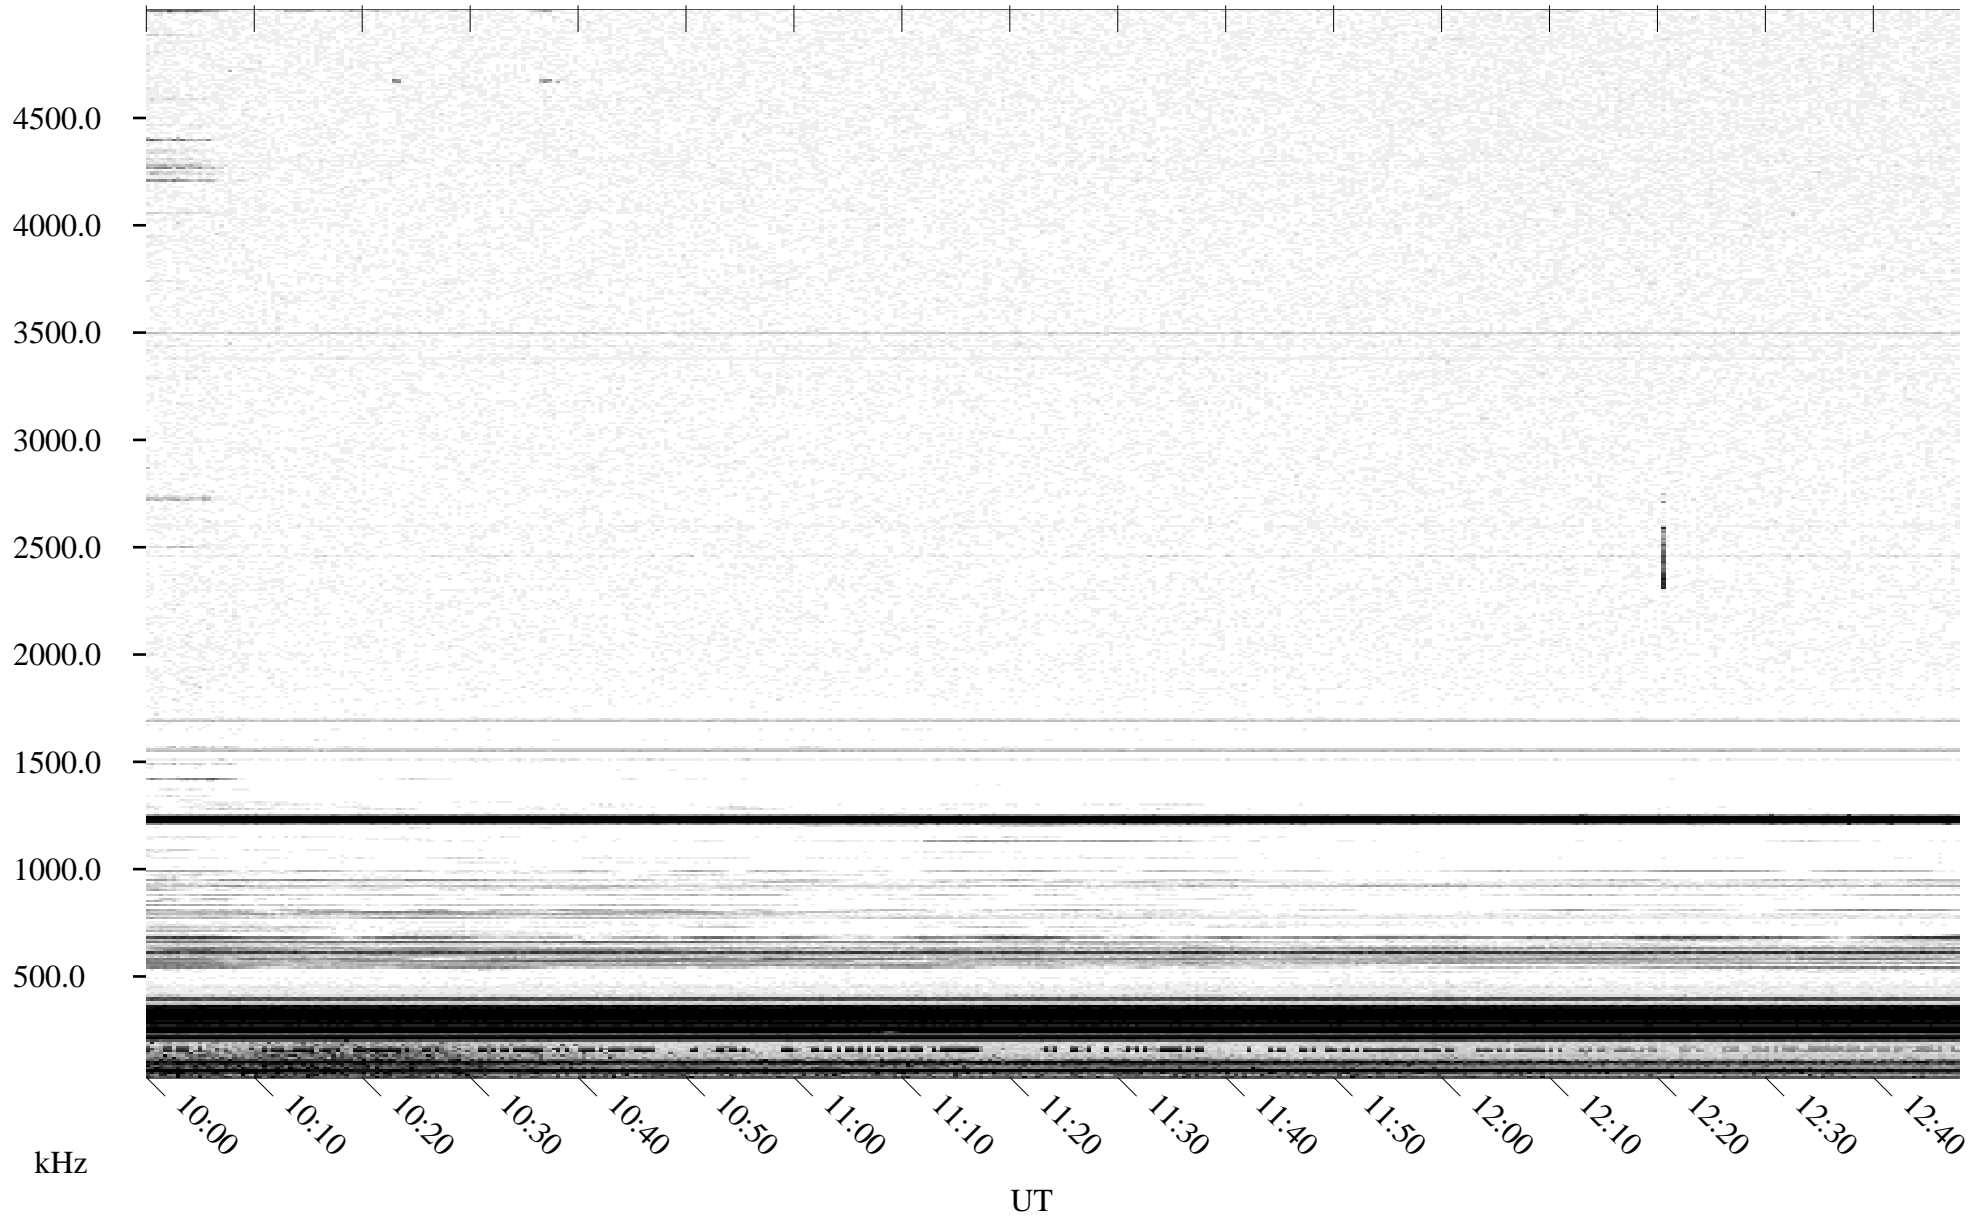

05/29/1995 Churchill, Manitoba

Linear Scale Black = 161 White = 15

ch95149l.r00m max_12

Page 1

05/29/1995 Churchill, Manitoba

Linear Scale Black = 161 White = 15

ch95149l.r00m max_12

Page 2

05/30/1995 Churchill, Manitoba

Linear Scale Black = 161 White = 15

ch95149l.r00m max_12

Page 3

05/30/1995 Churchill, Manitoba

Linear Scale Black = 161 White = 15

ch95149l.r00m max_12

Page 4

05/30/1995 Churchill, Manitoba

Linear Scale Black = 161 White = 15

ch95149l.r00m max_12

Page 5

05/30/1995 Churchill, Manitoba

Linear Scale Black = 161 White = 15

ch95149l.r00m max_12

Page 6

05/30/1995 Churchill, Manitoba

Linear Scale Black = 161 White = 15

ch95149l.r00m max_12

Page 7

05/30/1995 Churchill, Manitoba

Linear Scale Black = 161 White = 15

ch95149l.r00m max_12

Page 8